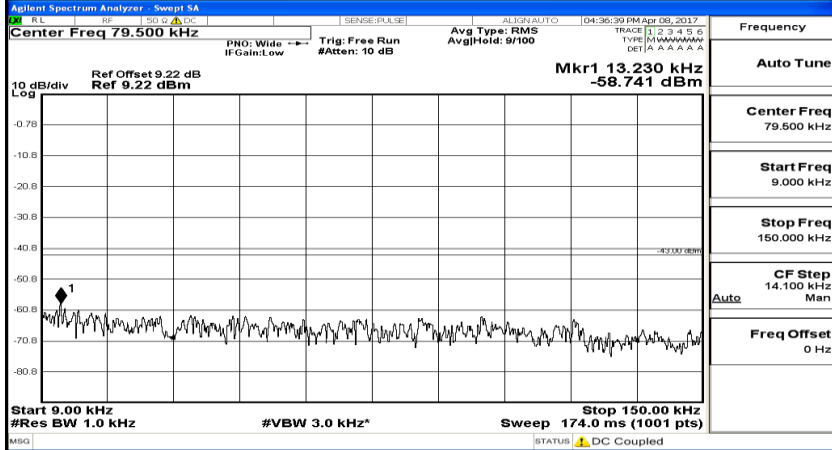

(Channel Bandwidth:15 MHz)_MCH_16QAM_1RB#0