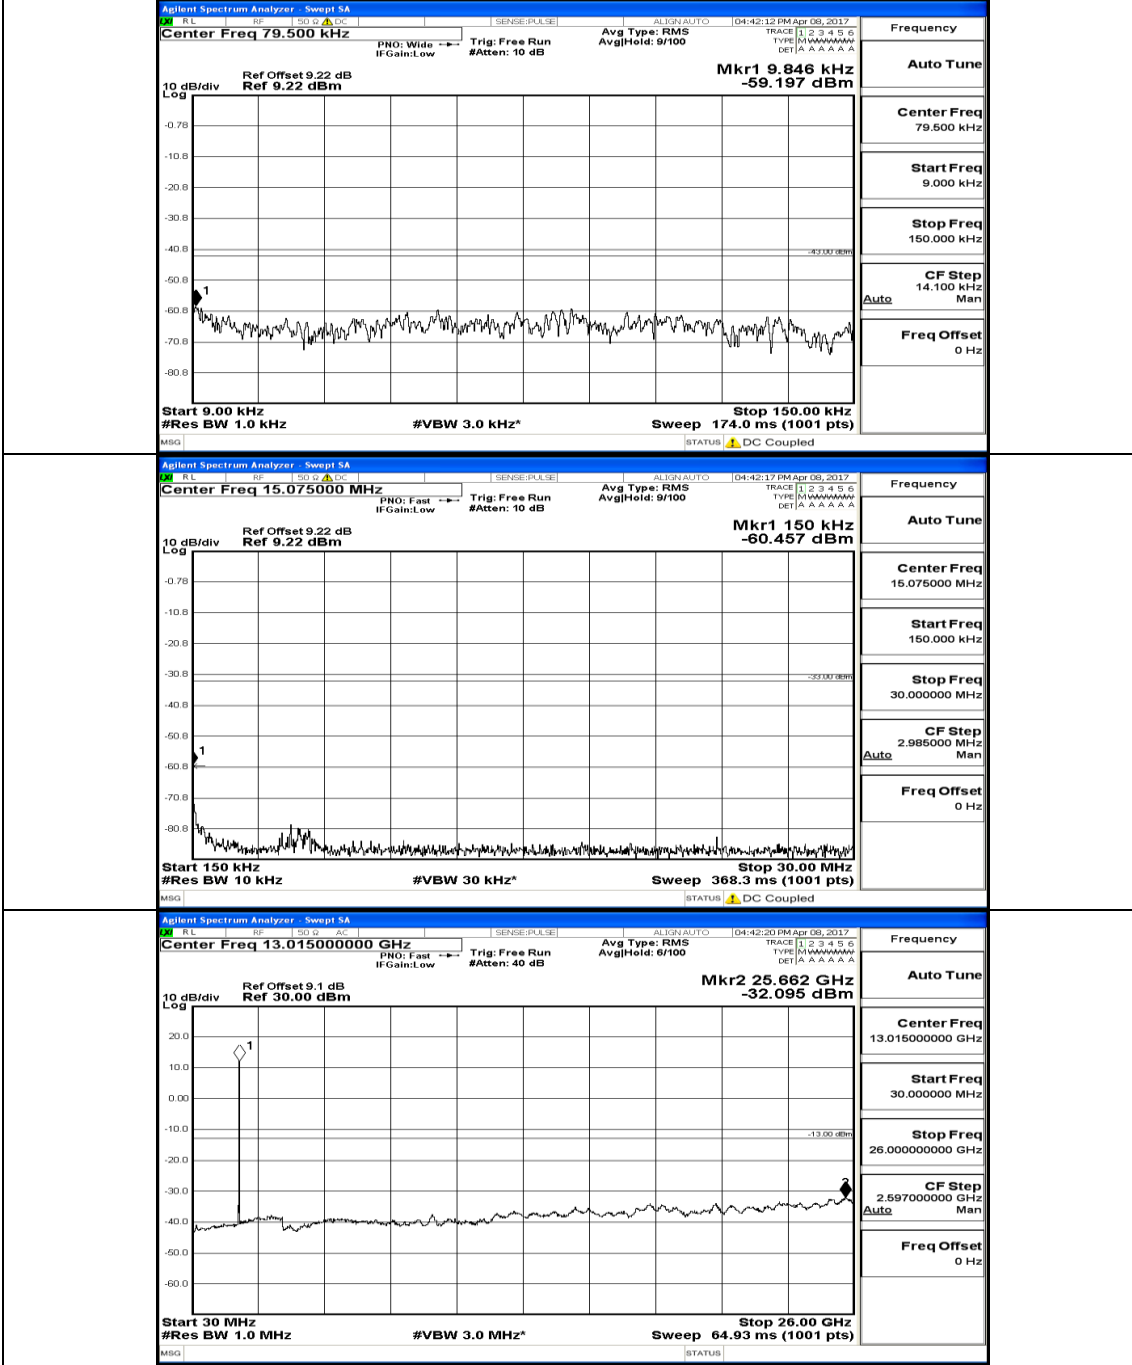

(Channel Bandwidth:15 MHz) LCH_16QAM_1RB#0

(Channel Bandwidth:15 MHz)_MCH_16QAM_1RB#0

(Channel Bandwidth:15 MHz)_HCH_16QAM_1RB#0

Channel Bandwidth: 20 MHz

(Channel Bandwidth:20 MHz)_MCH_QPSK_1RB#0

(Channel Bandwidth:20 MHz) HCH_QPSK_1RB#0

(Channel Bandwidth:20 MHz)_LCH_16QAM_1RB#0

(Channel Bandwidth:20 MHz) MCH_16QAM_1RB#0

(Channel Bandwidth:20 MHz)_HCH_16QAM_1RB#0