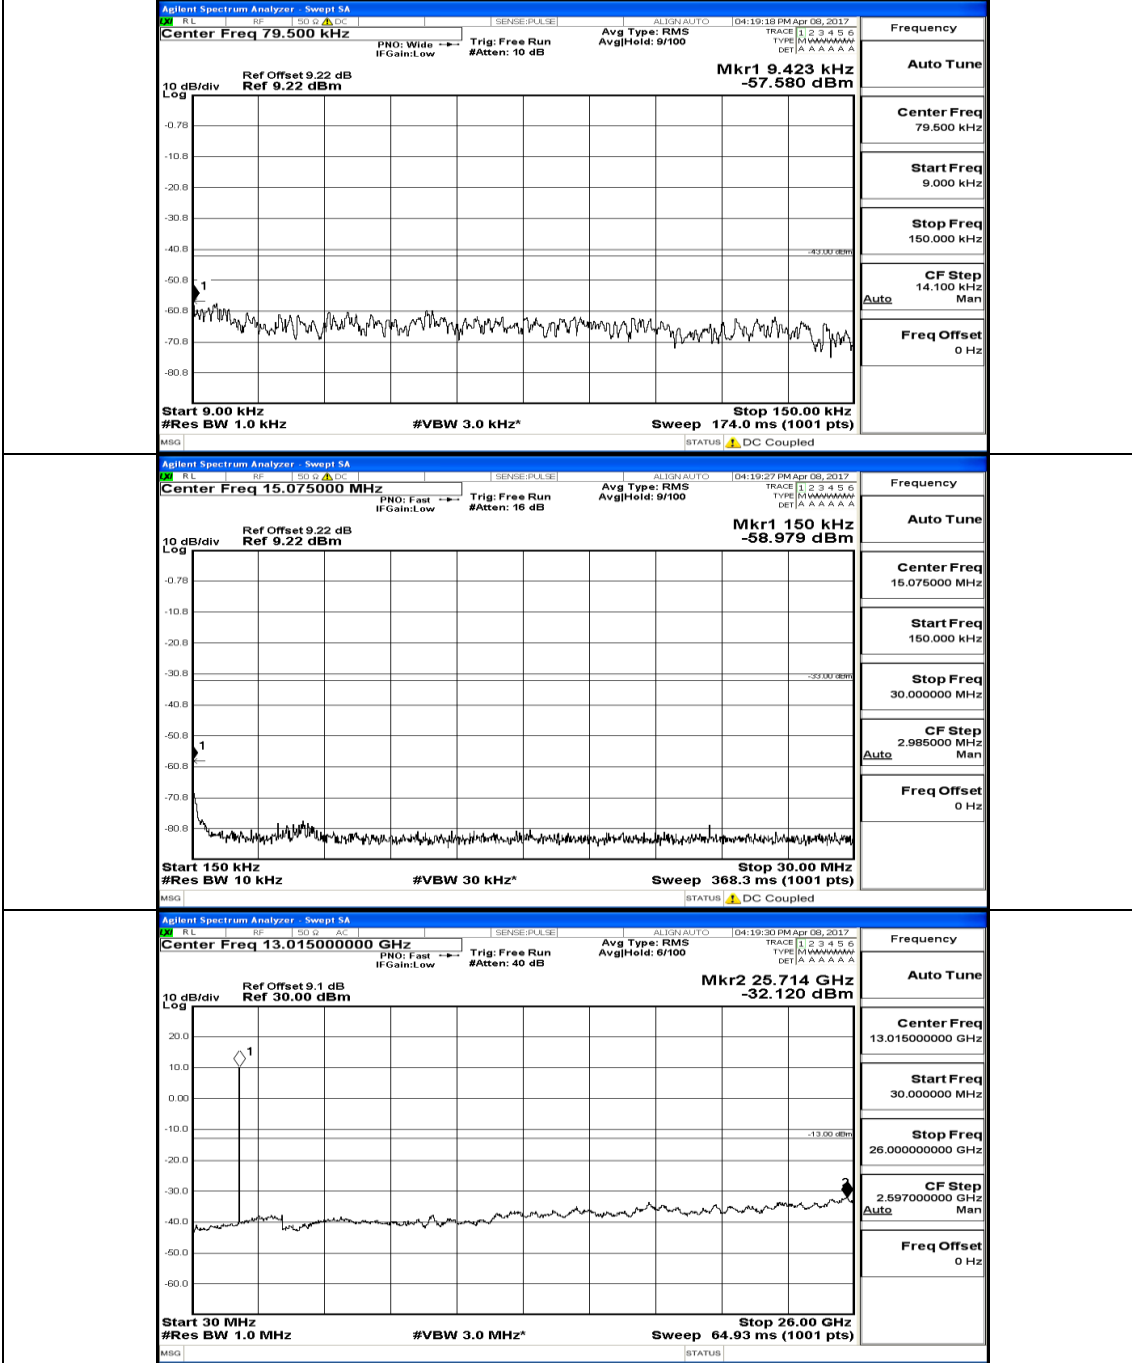

Appendix E: Conducted Spurious Emission LTE Band 2 Test Results

Channel Bandwidth: 1.4 MHz

(Channel Bandwidth: 1.4 MHz)_MCH_QPSK_1RB#0

(Channel Bandwidth: 1.4 MHz) HCH_QPSK_1RB#0

(Channel Bandwidth: 1.4 MHz)_LCH_16QAM_1RB#0

(Channel Bandwidth: 1.4 MHz) MCH_16QAM_1RB#0

(Channel Bandwidth: 1.4 MHz) HCH_16QAM_1RB#0

Channel Bandwidth: 3 MHz

(Channel Bandwidth: 3 MHz) MCH_QPSK_1RB#0

(Channel Bandwidth: 3 MHz) HCH_QPSK_1RB#0

(Channel Bandwidth: 3 MHz) LCH_16QAM_1RB#0

(Channel Bandwidth: 3 MHz)_MCH_16QAM_1RB#0

(Channel Bandwidth: 3 MHz)_HCH_16QAM_1RB#0

Channel Bandwidth: 5 MHz

(Channel Bandwidth: 5 MHz) MCH_QPSK_1RB#0

(Channel Bandwidth: 5 MHz)_HCH_QPSK_1RB#0

(Channel Bandwidth: 5 MHz) LCH_16QAM_1RB#0