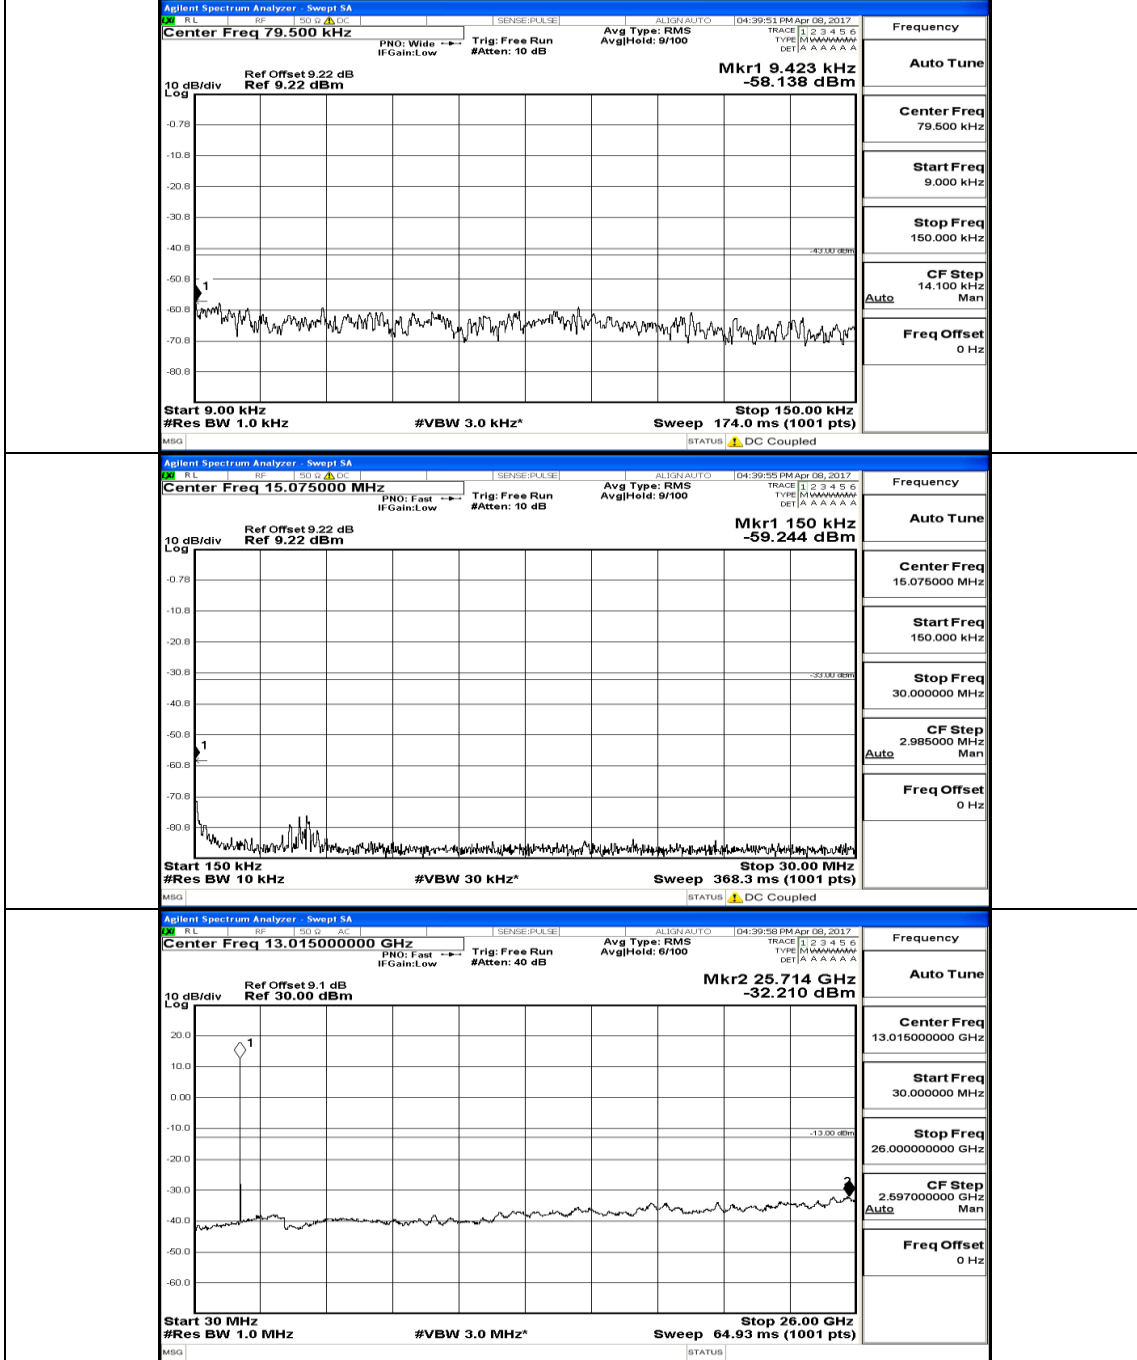

(Channel Bandwidth:15 MHz) LCH_16QAM_1RB#0

(Channel Bandwidth:15 MHz)_MCH_16QAM_1RB#0

(Channel Bandwidth:15 MHz)_HCH_16QAM_1RB#0

Channel Bandwidth: 20 MHz

(Channel Bandwidth:20 MHz)_MCH_QPSK_1RB#0

(Channel Bandwidth:20 MHz) HCH_QPSK_1RB#0

(Channel Bandwidth:20 MHz)_LCH_16QAM_1RB#0

(Channel Bandwidth:20 MHz) MCH_16QAM_1RB#0

(Channel Bandwidth:20 MHz)_HCH_16QAM_1RB#0