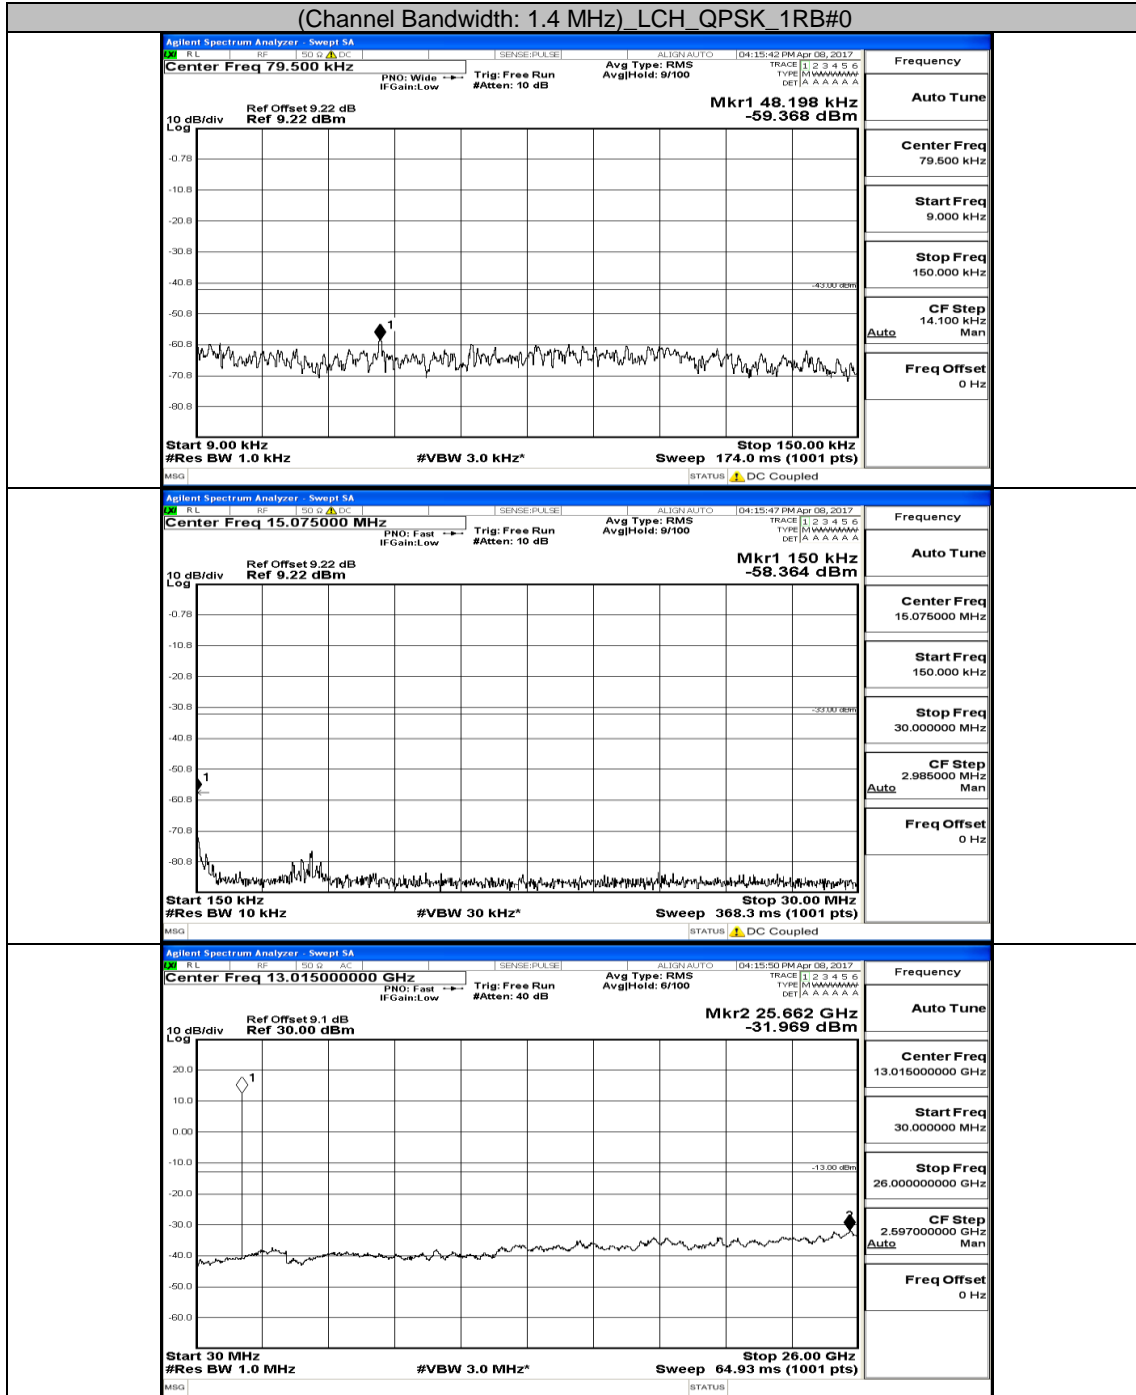

Appendix E: Conducted Spurious Emission LTE Band 2 Test Results

Channel Bandwidth: 1.4 MHz

(Channel Bandwidth: 1.4 MHz)_MCH_QPSK_1RB#0

(Channel Bandwidth: 1.4 MHz) HCH_QPSK_1RB#0

(Channel Bandwidth: 1.4 MHz)_LCH_16QAM_1RB#0

(Channel Bandwidth: 1.4 MHz) MCH_16QAM_1RB#0

(Channel Bandwidth: 1.4 MHz) HCH_16QAM_1RB#0

Channel Bandwidth: 3 MHz

(Channel Bandwidth: 3 MHz) MCH_QPSK_1RB#0

(Channel Bandwidth: 3 MHz) HCH_QPSK_1RB#0

(Channel Bandwidth: 3 MHz) LCH_16QAM_1RB#0

(Channel Bandwidth: 3 MHz)_MCH_16QAM_1RB#0

(Channel Bandwidth: 3 MHz)_HCH_16QAM_1RB#0

Channel Bandwidth: 5 MHz

(Channel Bandwidth: 5 MHz) MCH_QPSK_1RB#0

(Channel Bandwidth: 5 MHz)_HCH_QPSK_1RB#0

(Channel Bandwidth: 5 MHz) LCH_16QAM_1RB#0