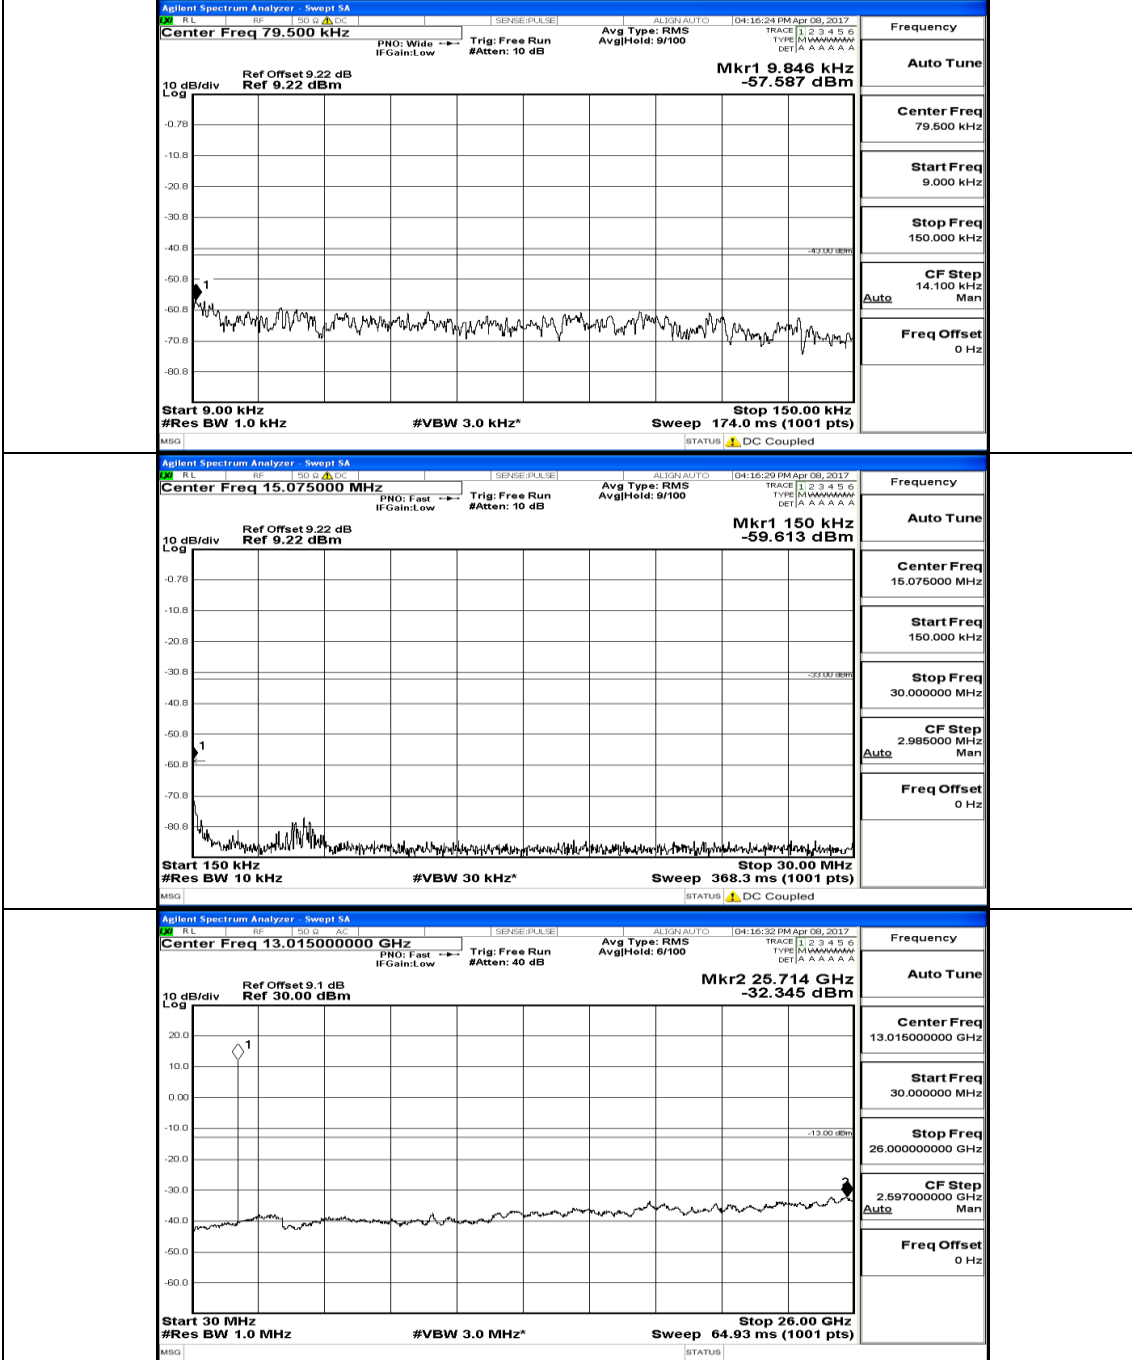

Appendix E: Conducted Spurious Emission LTE Band 2 Test Results

Channel Bandwidth: 1.4 MHz

(Channel Bandwidth: 1.4 MHz)_MCH_QPSK_1RB#0

(Channel Bandwidth: 1.4 MHz) HCH_QPSK_1RB#0

(Channel Bandwidth: 1.4 MHz)_LCH_16QAM_1RB#0

(Channel Bandwidth: 1.4 MHz) MCH_16QAM_1RB#0

(Channel Bandwidth: 1.4 MHz) HCH_16QAM_1RB#0

Channel Bandwidth: 3 MHz

(Channel Bandwidth: 3 MHz) MCH_QPSK_1RB#0

(Channel Bandwidth: 3 MHz) HCH_QPSK_1RB#0

(Channel Bandwidth: 3 MHz) LCH_16QAM_1RB#0

(Channel Bandwidth: 3 MHz)_MCH_16QAM_1RB#0

(Channel Bandwidth: 3 MHz)_HCH_16QAM_1RB#0

Channel Bandwidth: 5 MHz

(Channel Bandwidth: 5 MHz) MCH_QPSK_1RB#0

(Channel Bandwidth: 5 MHz)_HCH_QPSK_1RB#0

(Channel Bandwidth: 5 MHz) LCH_16QAM_1RB#0