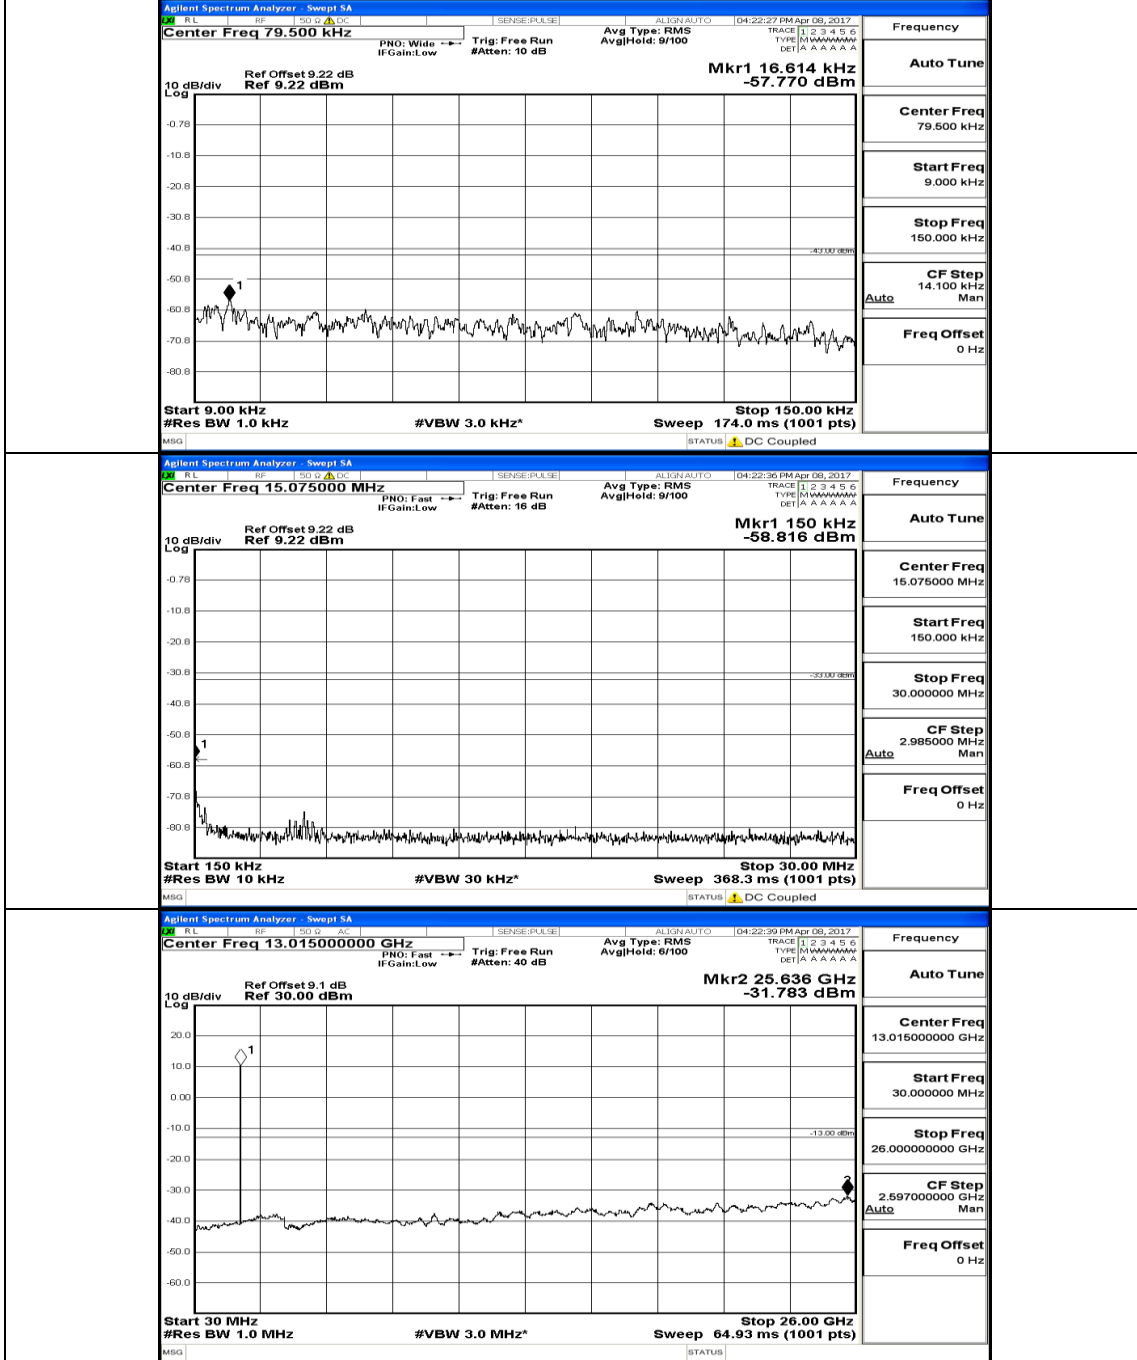

Appendix E: Conducted Spurious Emission LTE Band 2 Test Results

Channel Bandwidth: 1.4 MHz

(Channel Bandwidth: 1.4 MHz)_MCH_QPSK_1RB#0

(Channel Bandwidth: 1.4 MHz) HCH_QPSK_1RB#0

(Channel Bandwidth: 1.4 MHz)_LCH_16QAM_1RB#0

(Channel Bandwidth: 1.4 MHz) MCH_16QAM_1RB#0

(Channel Bandwidth: 1.4 MHz) HCH_16QAM_1RB#0

Channel Bandwidth: 3 MHz

(Channel Bandwidth: 3 MHz) MCH_QPSK_1RB#0

(Channel Bandwidth: 3 MHz) HCH_QPSK_1RB#0

(Channel Bandwidth: 3 MHz) LCH_16QAM_1RB#0

(Channel Bandwidth: 3 MHz)_MCH_16QAM_1RB#0

(Channel Bandwidth: 3 MHz)_HCH_16QAM_1RB#0

Channel Bandwidth: 5 MHz

(Channel Bandwidth: 5 MHz) MCH_QPSK_1RB#0

(Channel Bandwidth: 5 MHz)_HCH_QPSK_1RB#0

(Channel Bandwidth: 5 MHz) LCH_16QAM_1RB#0