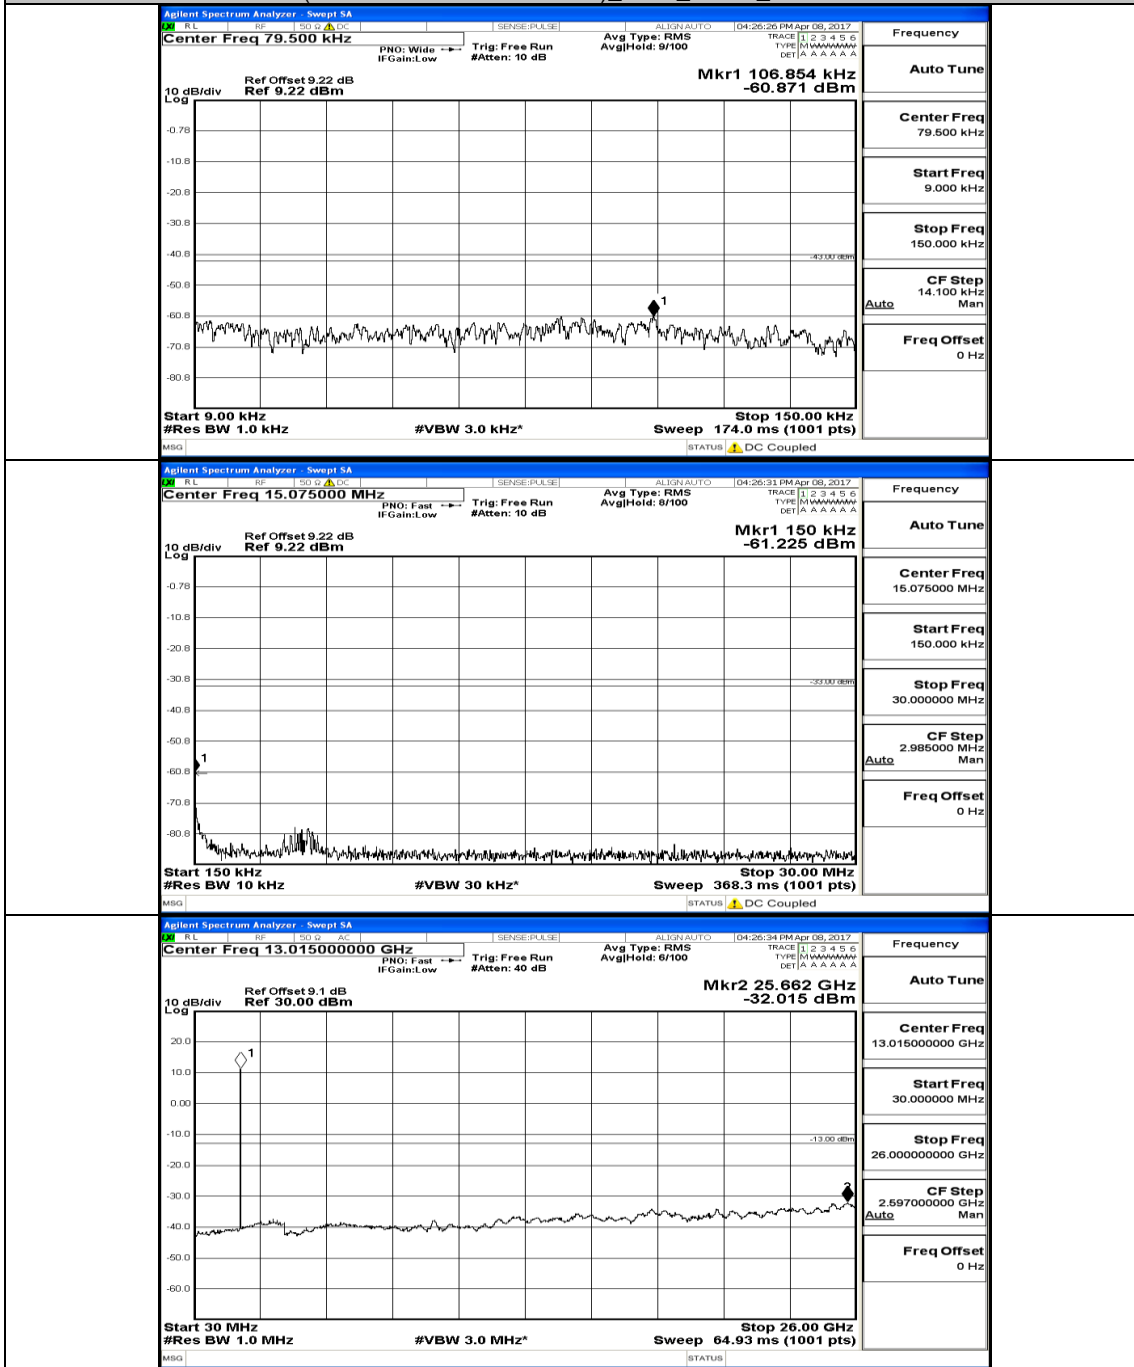

Appendix E: Conducted Spurious Emission LTE Band 2 Test Results

Channel Bandwidth: 1.4 MHz

(Channel Bandwidth: 1.4 MHz)_MCH_QPSK_1RB#0

(Channel Bandwidth: 1.4 MHz) HCH_QPSK_1RB#0

(Channel Bandwidth: 1.4 MHz)_LCH_16QAM_1RB#0

(Channel Bandwidth: 3 MHz)_MCH_16QAM_1RB#0

(Channel Bandwidth: 3 MHz)_HCH_16QAM_1RB#0

Channel Bandwidth: 5 MHz

(Channel Bandwidth: 5 MHz) MCH_QPSK_1RB#0

(Channel Bandwidth: 5 MHz)_HCH_QPSK_1RB#0

(Channel Bandwidth: 5 MHz) LCH_16QAM_1RB#0

(Channel Bandwidth: 5 MHz) MCH_16QAM_1RB#0

(Channel Bandwidth: 5 MHz) HCH_16QAM_1RB#0

Channel Bandwidth: 10 MHz

Channel Bandwidth: 10 MHz_MCH_QPSK_1RB#0

Channel Bandwidth: 10 MHz_HCH_QPSK_1RB#0

Channel Bandwidth: 10 MHz_LCH_16QAM_1RB#0