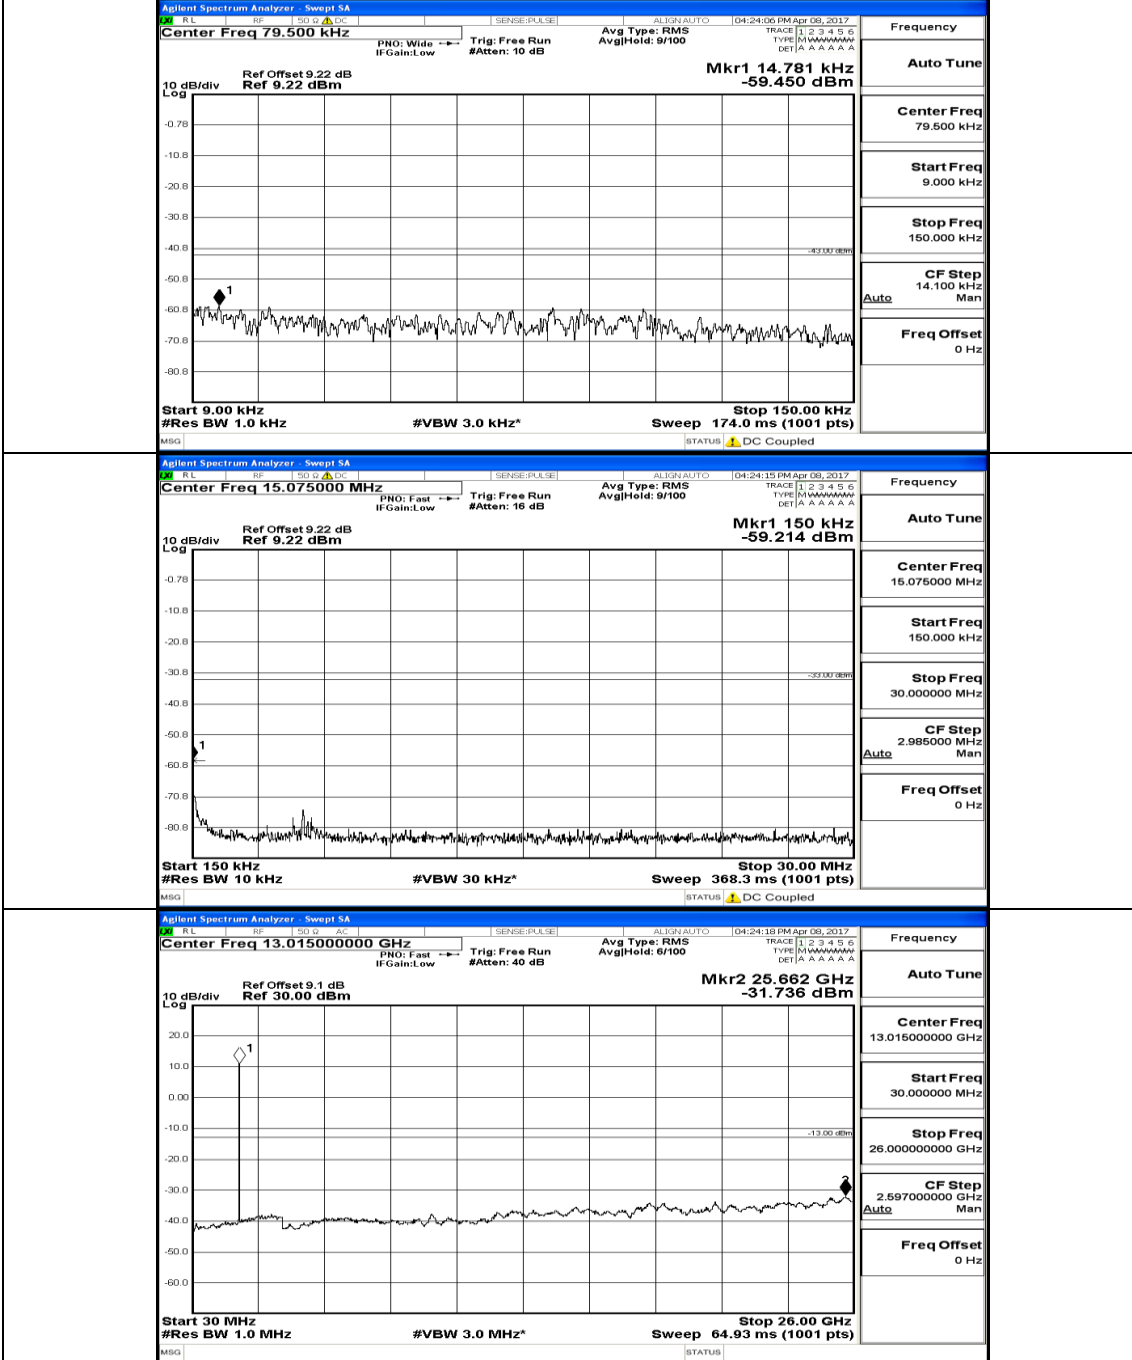

Appendix E: Conducted Spurious Emission LTE Band 2 Test Results

Channel Bandwidth: 1.4 MHz

(Channel Bandwidth: 1.4 MHz)_MCH_QPSK_1RB#0

(Channel Bandwidth: 1.4 MHz) HCH_QPSK_1RB#0

(Channel Bandwidth: 1.4 MHz)_LCH_16QAM_1RB#0

(Channel Bandwidth: 1.4 MHz) MCH_16QAM_1RB#0

(Channel Bandwidth: 1.4 MHz) HCH_16QAM_1RB#0

Channel Bandwidth: 3 MHz

(Channel Bandwidth: 3 MHz) MCH_QPSK_1RB#0

(Channel Bandwidth: 3 MHz) HCH_QPSK_1RB#0

(Channel Bandwidth: 3 MHz) LCH_16QAM_1RB#0

(Channel Bandwidth: 3 MHz)_MCH_16QAM_1RB#0

(Channel Bandwidth: 3 MHz)_HCH_16QAM_1RB#0

Channel Bandwidth: 5 MHz

(Channel Bandwidth: 5 MHz) MCH_QPSK_1RB#0

(Channel Bandwidth: 5 MHz)_HCH_QPSK_1RB#0

(Channel Bandwidth: 5 MHz) LCH_16QAM_1RB#0