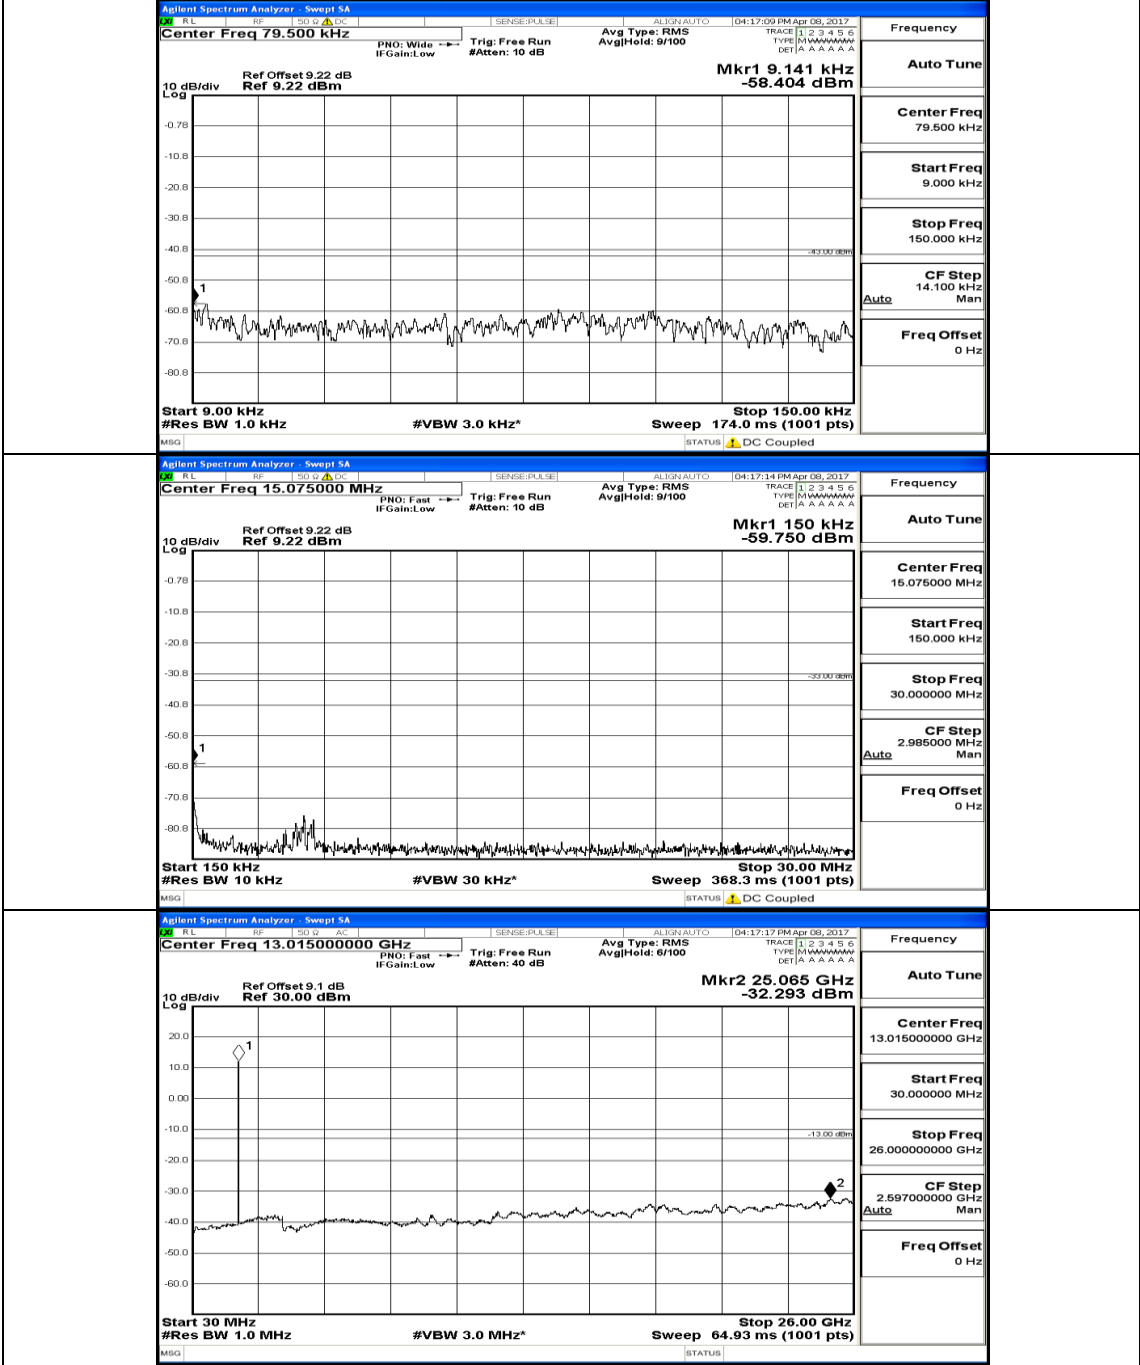

Appendix E: Conducted Spurious Emission LTE Band 2 Test Results

Channel Bandwidth: 1.4 MHz

(Channel Bandwidth: 1.4 MHz)_MCH_QPSK_1RB#0

(Channel Bandwidth: 1.4 MHz) HCH_QPSK_1RB#0

(Channel Bandwidth: 1.4 MHz)_LCH_16QAM_1RB#0

(Channel Bandwidth: 1.4 MHz) MCH_16QAM_1RB#0

(Channel Bandwidth: 1.4 MHz) HCH_16QAM_1RB#0

Channel Bandwidth: 3 MHz

(Channel Bandwidth: 3 MHz) MCH_QPSK_1RB#0

(Channel Bandwidth: 3 MHz) HCH_QPSK_1RB#0

(Channel Bandwidth: 3 MHz) LCH_16QAM_1RB#0

(Channel Bandwidth: 3 MHz)_MCH_16QAM_1RB#0

(Channel Bandwidth: 3 MHz)_HCH_16QAM_1RB#0

Channel Bandwidth: 5 MHz

(Channel Bandwidth: 5 MHz) MCH_QPSK_1RB#0

(Channel Bandwidth: 5 MHz)_HCH_QPSK_1RB#0

(Channel Bandwidth: 5 MHz) LCH_16QAM_1RB#0