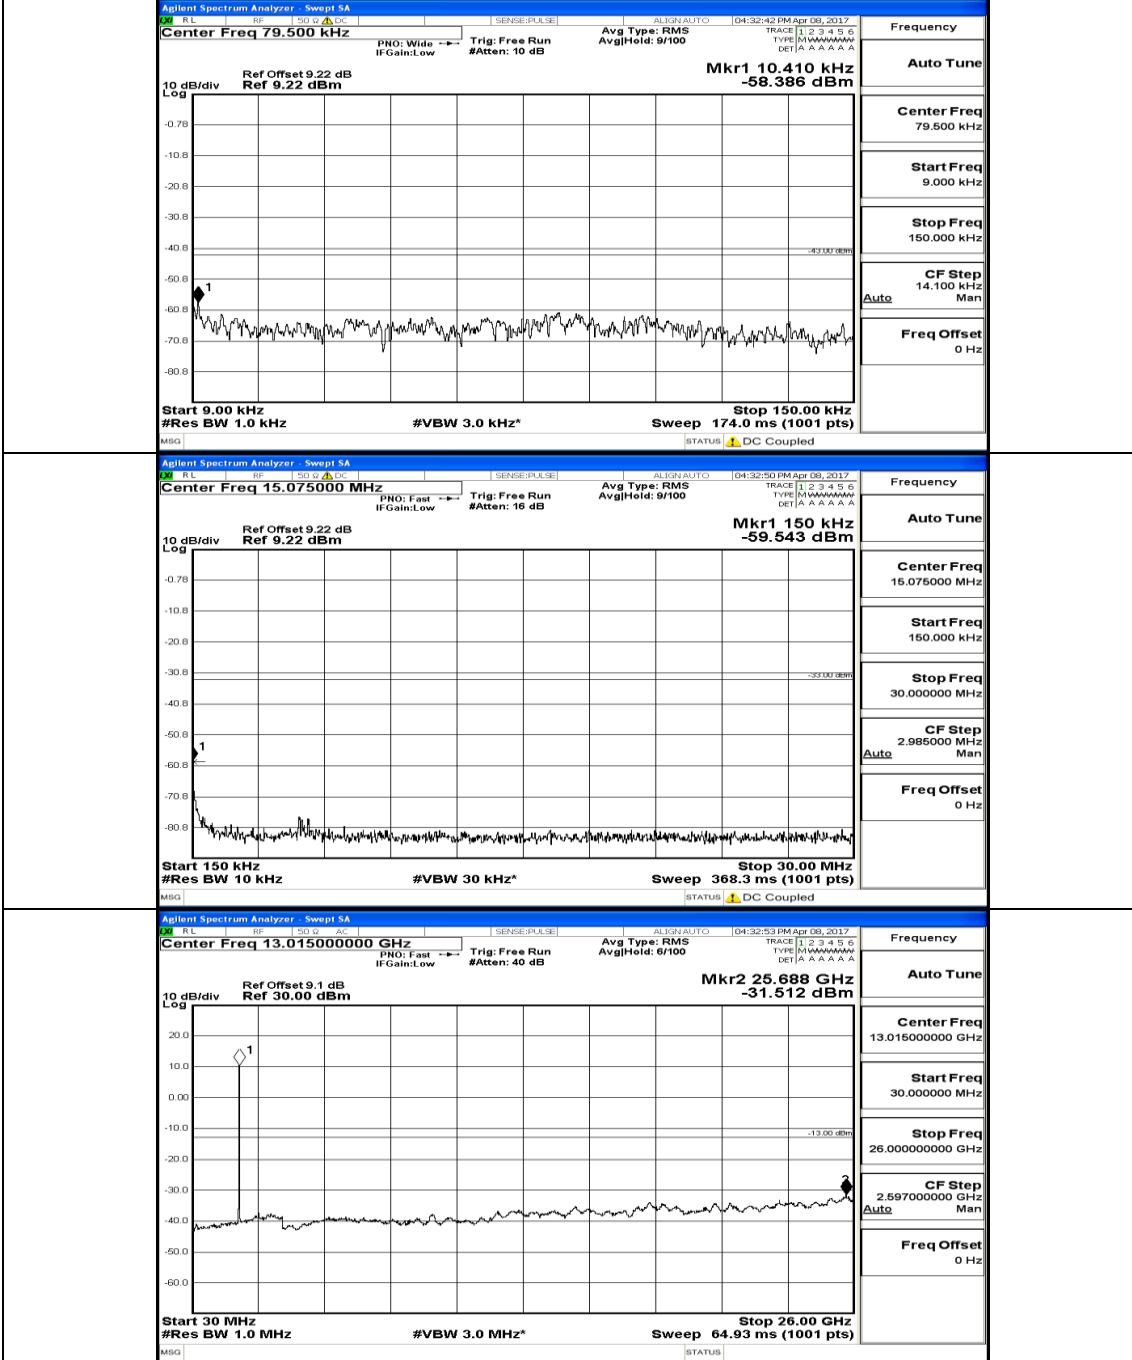

(Channel Bandwidth: 5 MHz) MCH_16QAM_1RB#0

(Channel Bandwidth: 5 MHz) HCH_16QAM_1RB#0

Channel Bandwidth: 10 MHz

Channel Bandwidth: 10 MHz_MCH_QPSK_1RB#0

Channel Bandwidth: 10 MHz_HCH_QPSK_1RB#0

Channel Bandwidth: 10 MHz_LCH_16QAM_1RB#0

Channel Bandwidth: 10 MHz_MCH_16QAM_1RB#0

Channel Bandwidth: 10 MHz_HCH_16QAM_1RB#0

Channel Bandwidth: 15 MHz

(Channel Bandwidth:15 MHz)_LCH_QPSK_1RB#0

(Channel Bandwidth:15 MHz) MCH_QPSK_1RB#0

(Channel Bandwidth:15 MHz)_HCH_QPSK_1RB#0