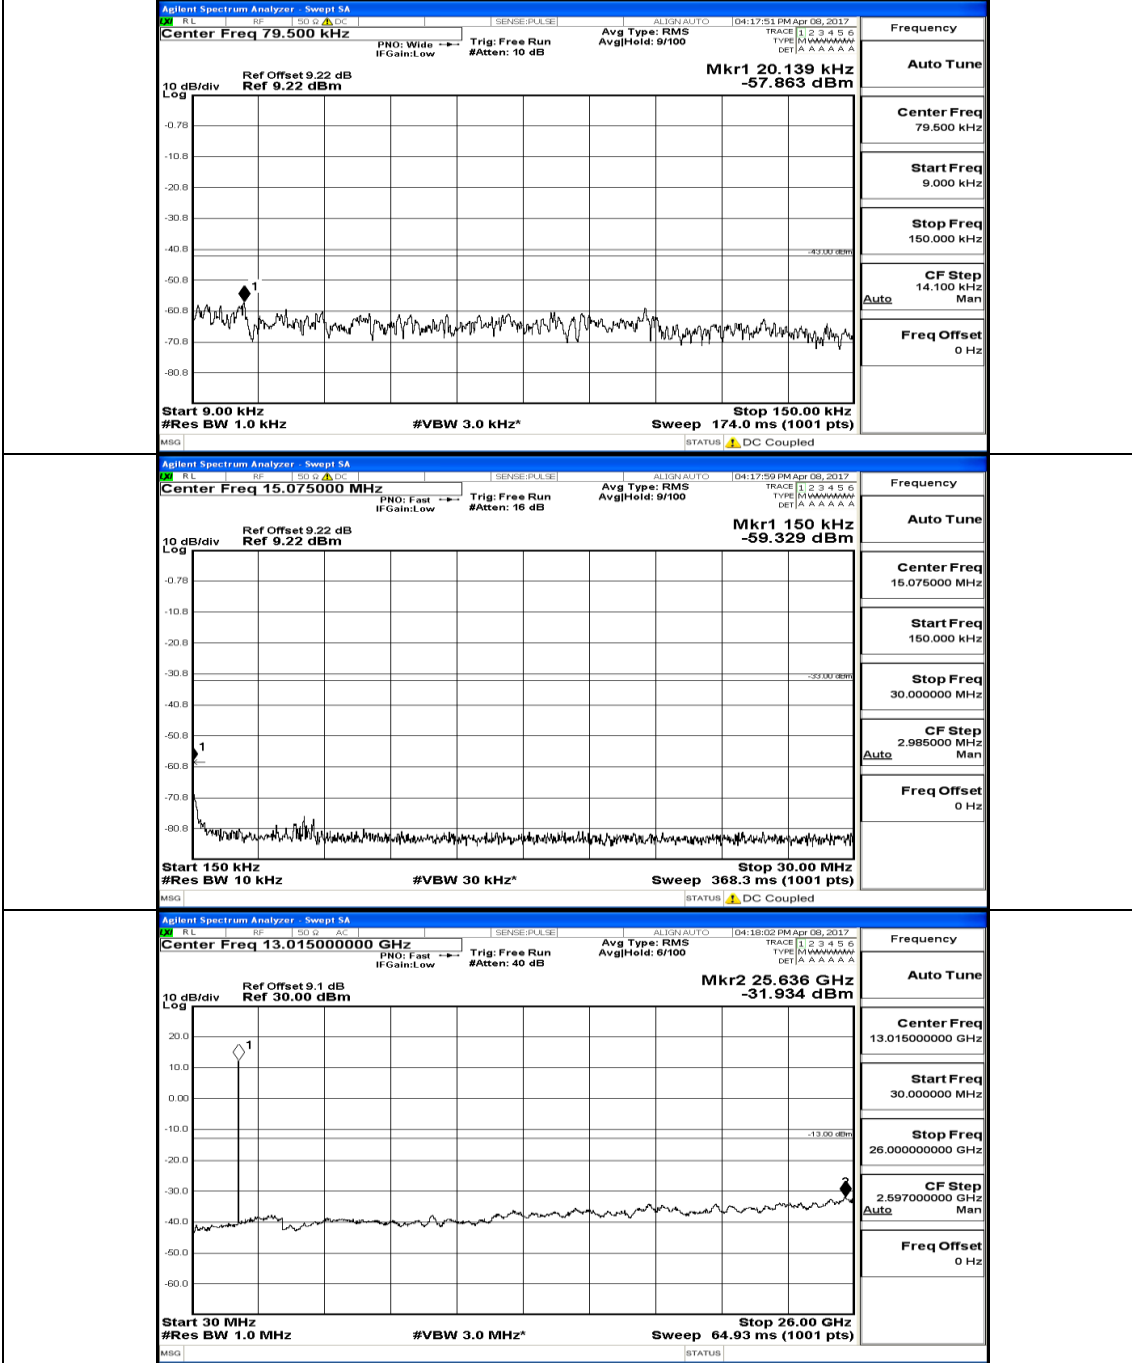

Appendix E: Conducted Spurious Emission LTE Band 2 Test Results

Channel Bandwidth: 1.4 MHz

(Channel Bandwidth: 1.4 MHz)_MCH_QPSK_1RB#0

(Channel Bandwidth: 1.4 MHz) HCH_QPSK_1RB#0

(Channel Bandwidth: 1.4 MHz)_LCH_16QAM_1RB#0

(Channel Bandwidth: 1.4 MHz) MCH_16QAM_1RB#0

(Channel Bandwidth: 1.4 MHz) HCH_16QAM_1RB#0

Channel Bandwidth: 3 MHz

(Channel Bandwidth: 3 MHz) MCH_QPSK_1RB#0

(Channel Bandwidth: 3 MHz) HCH_QPSK_1RB#0

(Channel Bandwidth: 3 MHz) LCH_16QAM_1RB#0

(Channel Bandwidth: 3 MHz)_MCH_16QAM_1RB#0

(Channel Bandwidth: 3 MHz)_HCH_16QAM_1RB#0

Channel Bandwidth: 5 MHz

(Channel Bandwidth: 5 MHz) MCH_QPSK_1RB#0

(Channel Bandwidth: 5 MHz)_HCH_QPSK_1RB#0

(Channel Bandwidth: 5 MHz) LCH_16QAM_1RB#0