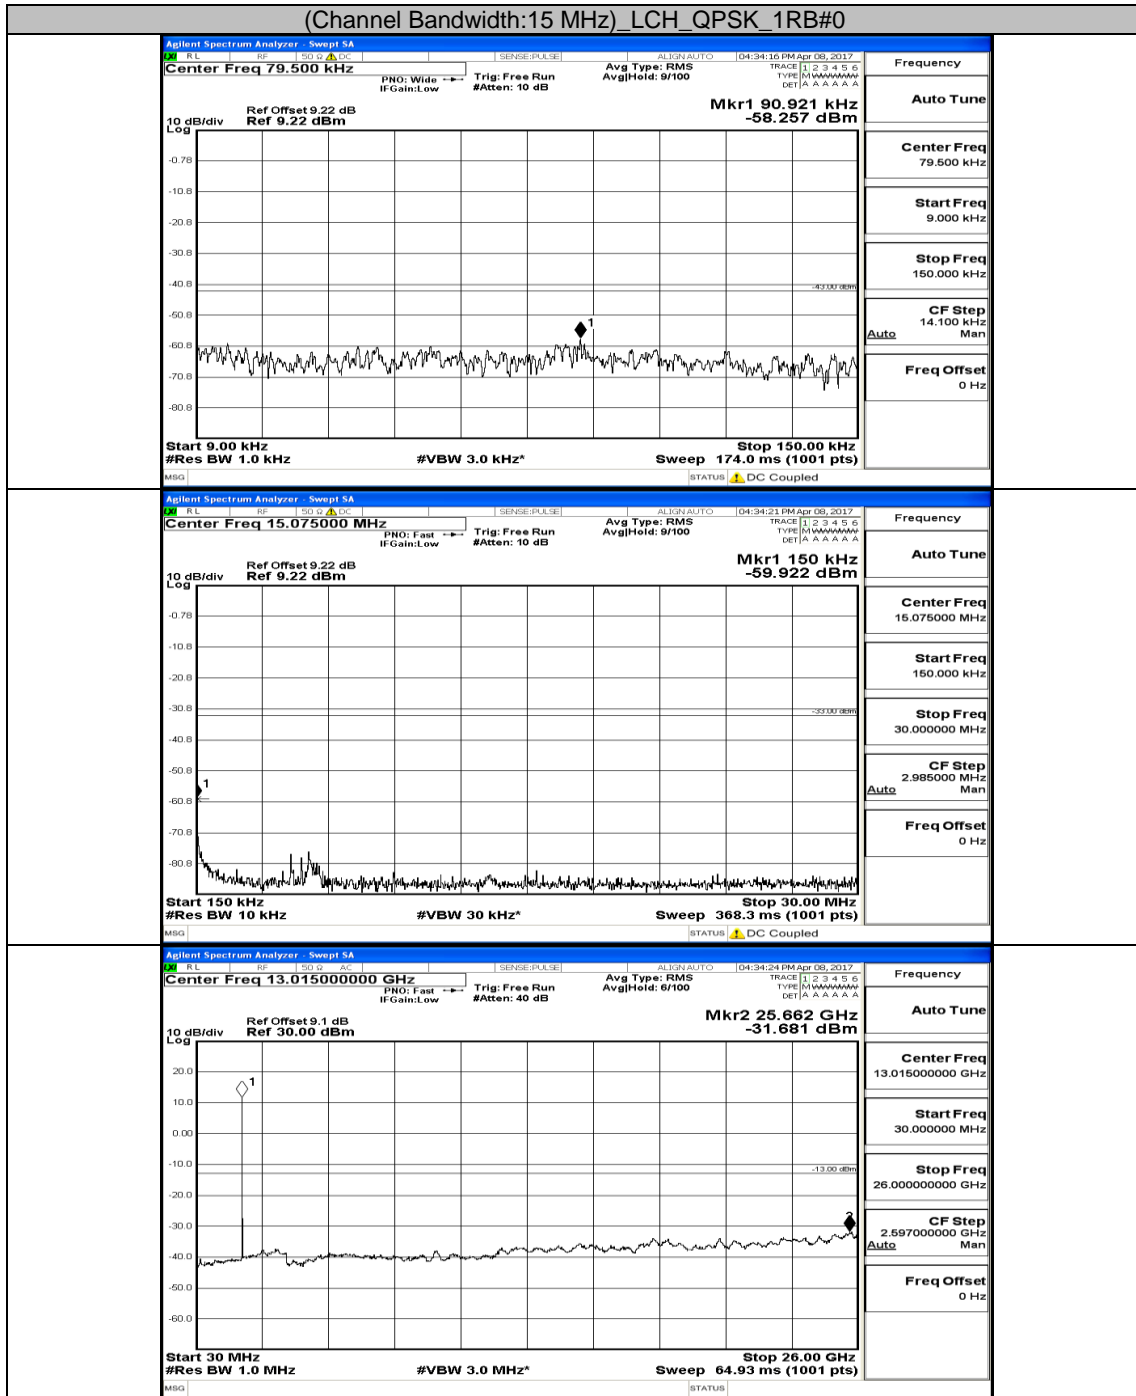

Channel Bandwidth: 10 MHz_MCH_16QAM_1RB#0

Channel Bandwidth: 10 MHz_HCH_16QAM_1RB#0

Channel Bandwidth: 15 MHz

(Channel Bandwidth:15 MHz)_LCH_QPSK_1RB#0

(Channel Bandwidth:15 MHz) MCH_QPSK_1RB#0

(Channel Bandwidth:15 MHz)_HCH_QPSK_1RB#0