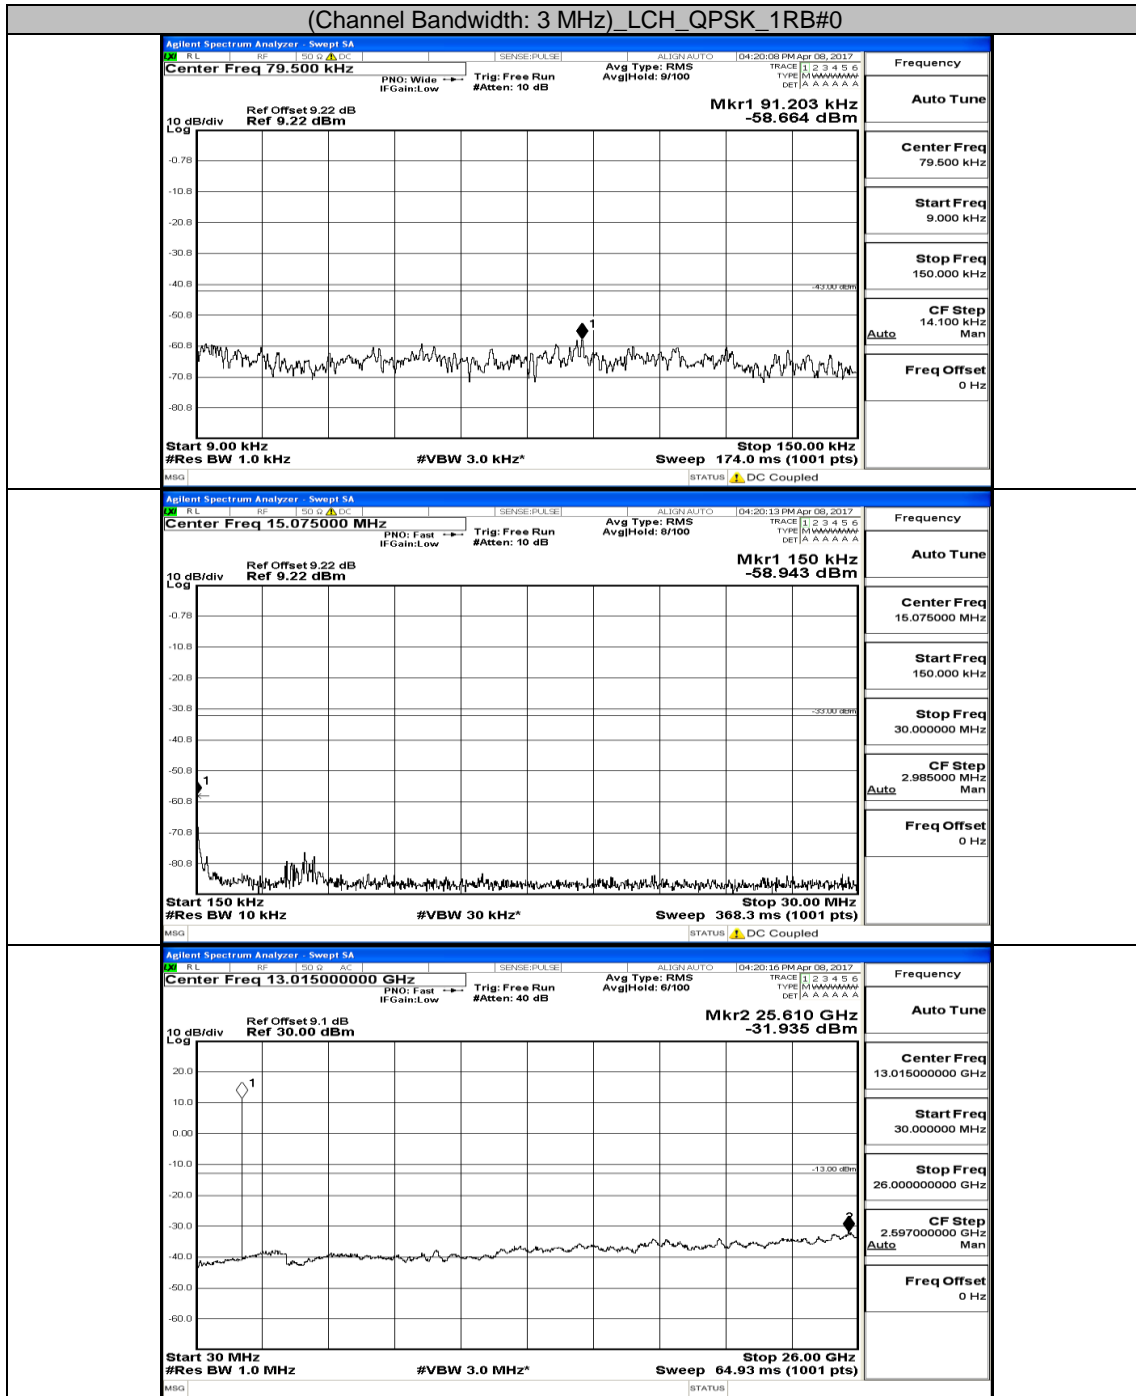

Appendix E: Conducted Spurious Emission LTE Band 2 Test Results

Channel Bandwidth: 1.4 MHz

(Channel Bandwidth: 1.4 MHz)_MCH_QPSK_1RB#0

(Channel Bandwidth: 1.4 MHz) HCH_QPSK_1RB#0

(Channel Bandwidth: 1.4 MHz)_LCH_16QAM_1RB#0

(Channel Bandwidth: 1.4 MHz) MCH_16QAM_1RB#0

(Channel Bandwidth: 1.4 MHz) HCH_16QAM_1RB#0

Channel Bandwidth: 3 MHz

(Channel Bandwidth: 3 MHz) MCH_QPSK_1RB#0

(Channel Bandwidth: 3 MHz) HCH_QPSK_1RB#0

(Channel Bandwidth: 3 MHz) LCH_16QAM_1RB#0