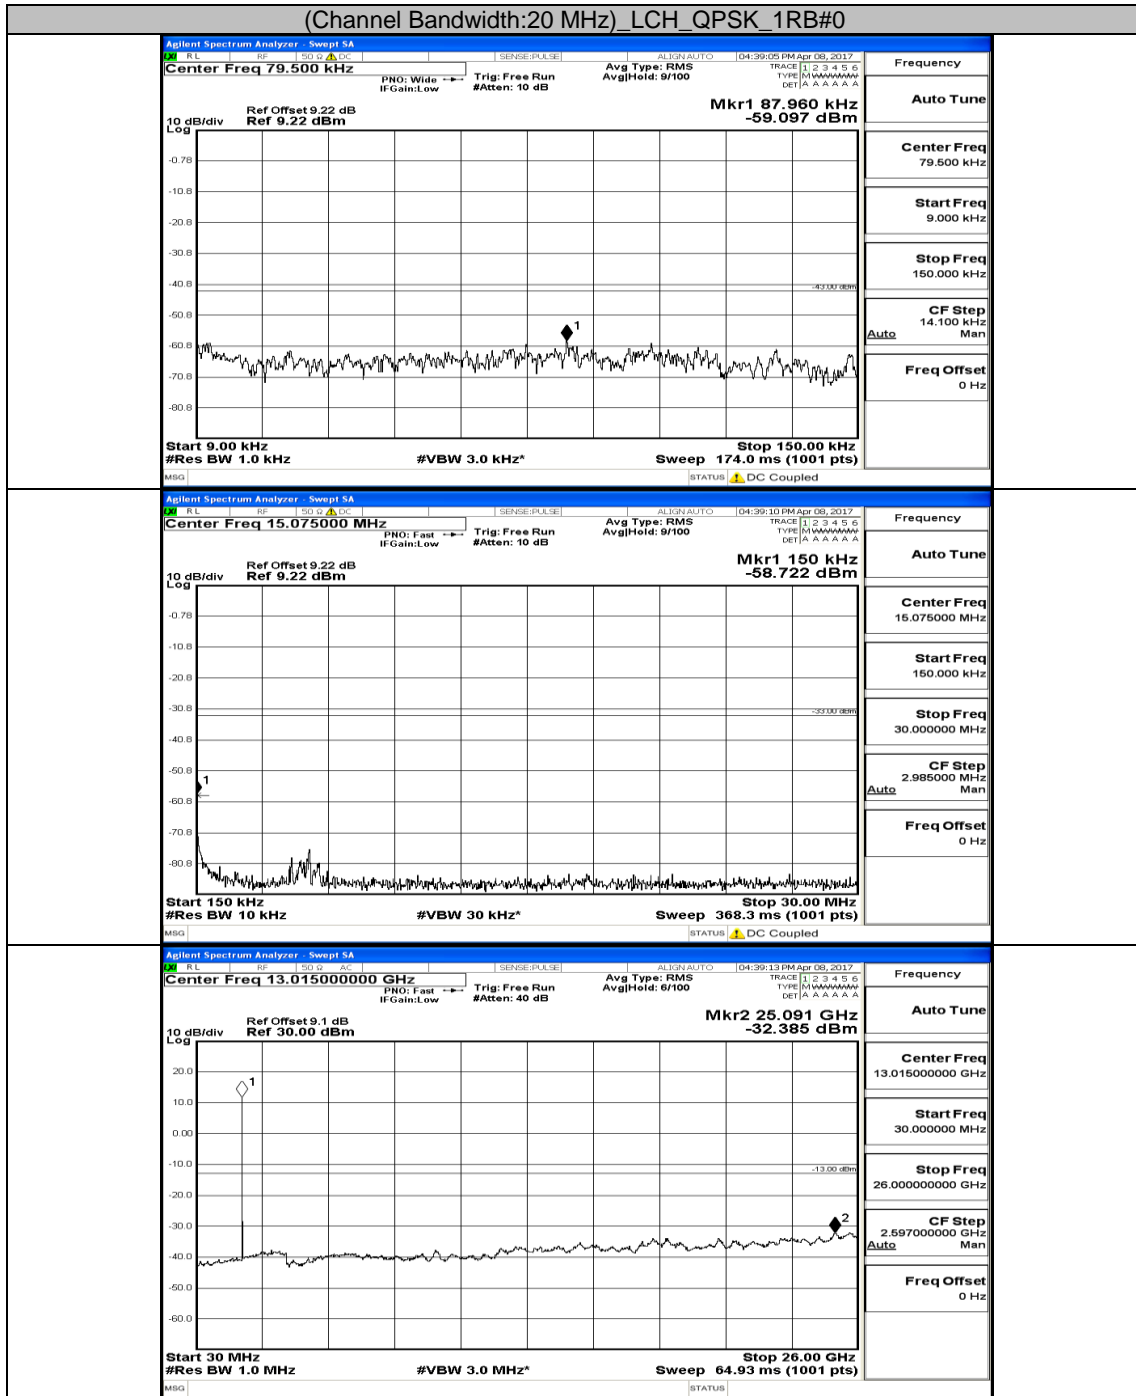

(Channel Bandwidth:15 MHz) LCH_16QAM_1RB#0

(Channel Bandwidth:15 MHz)_MCH_16QAM_1RB#0

(Channel Bandwidth:15 MHz)_HCH_16QAM_1RB#0

Channel Bandwidth: 20 MHz

(Channel Bandwidth:20 MHz)_MCH_QPSK_1RB#0

(Channel Bandwidth:20 MHz) HCH_QPSK_1RB#0

(Channel Bandwidth:20 MHz)_LCH_16QAM_1RB#0

(Channel Bandwidth:20 MHz) MCH_16QAM_1RB#0

(Channel Bandwidth:20 MHz)_HCH_16QAM_1RB#0