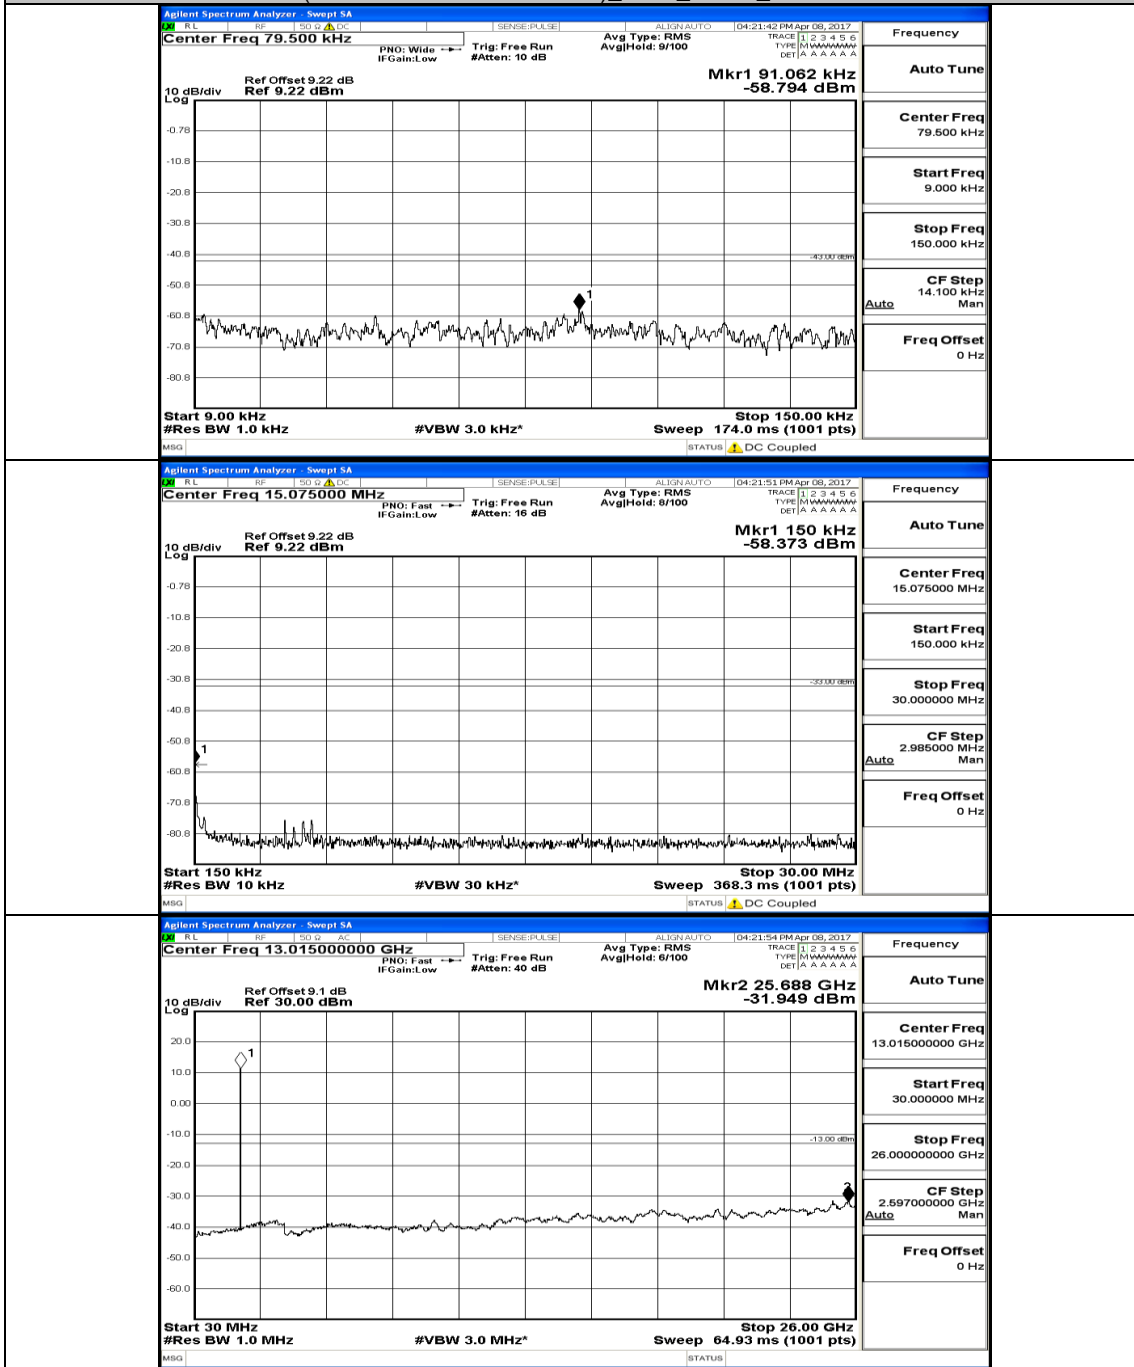

Appendix E: Conducted Spurious Emission LTE Band 2 Test Results

Channel Bandwidth: 1.4 MHz

(Channel Bandwidth: 1.4 MHz)_MCH_QPSK_1RB#0

(Channel Bandwidth: 1.4 MHz) HCH_QPSK_1RB#0

(Channel Bandwidth: 1.4 MHz)_LCH_16QAM_1RB#0

(Channel Bandwidth: 1.4 MHz) MCH_16QAM_1RB#0

(Channel Bandwidth: 1.4 MHz) HCH_16QAM_1RB#0

Channel Bandwidth: 3 MHz

(Channel Bandwidth: 3 MHz) MCH_QPSK_1RB#0

(Channel Bandwidth: 3 MHz) HCH_QPSK_1RB#0

(Channel Bandwidth: 3 MHz) LCH_16QAM_1RB#0

(Channel Bandwidth: 3 MHz)_MCH_16QAM_1RB#0

(Channel Bandwidth: 3 MHz)_HCH_16QAM_1RB#0

Channel Bandwidth: 5 MHz

(Channel Bandwidth: 5 MHz) MCH_QPSK_1RB#0

(Channel Bandwidth: 5 MHz)_HCH_QPSK_1RB#0

(Channel Bandwidth: 5 MHz) LCH_16QAM_1RB#0