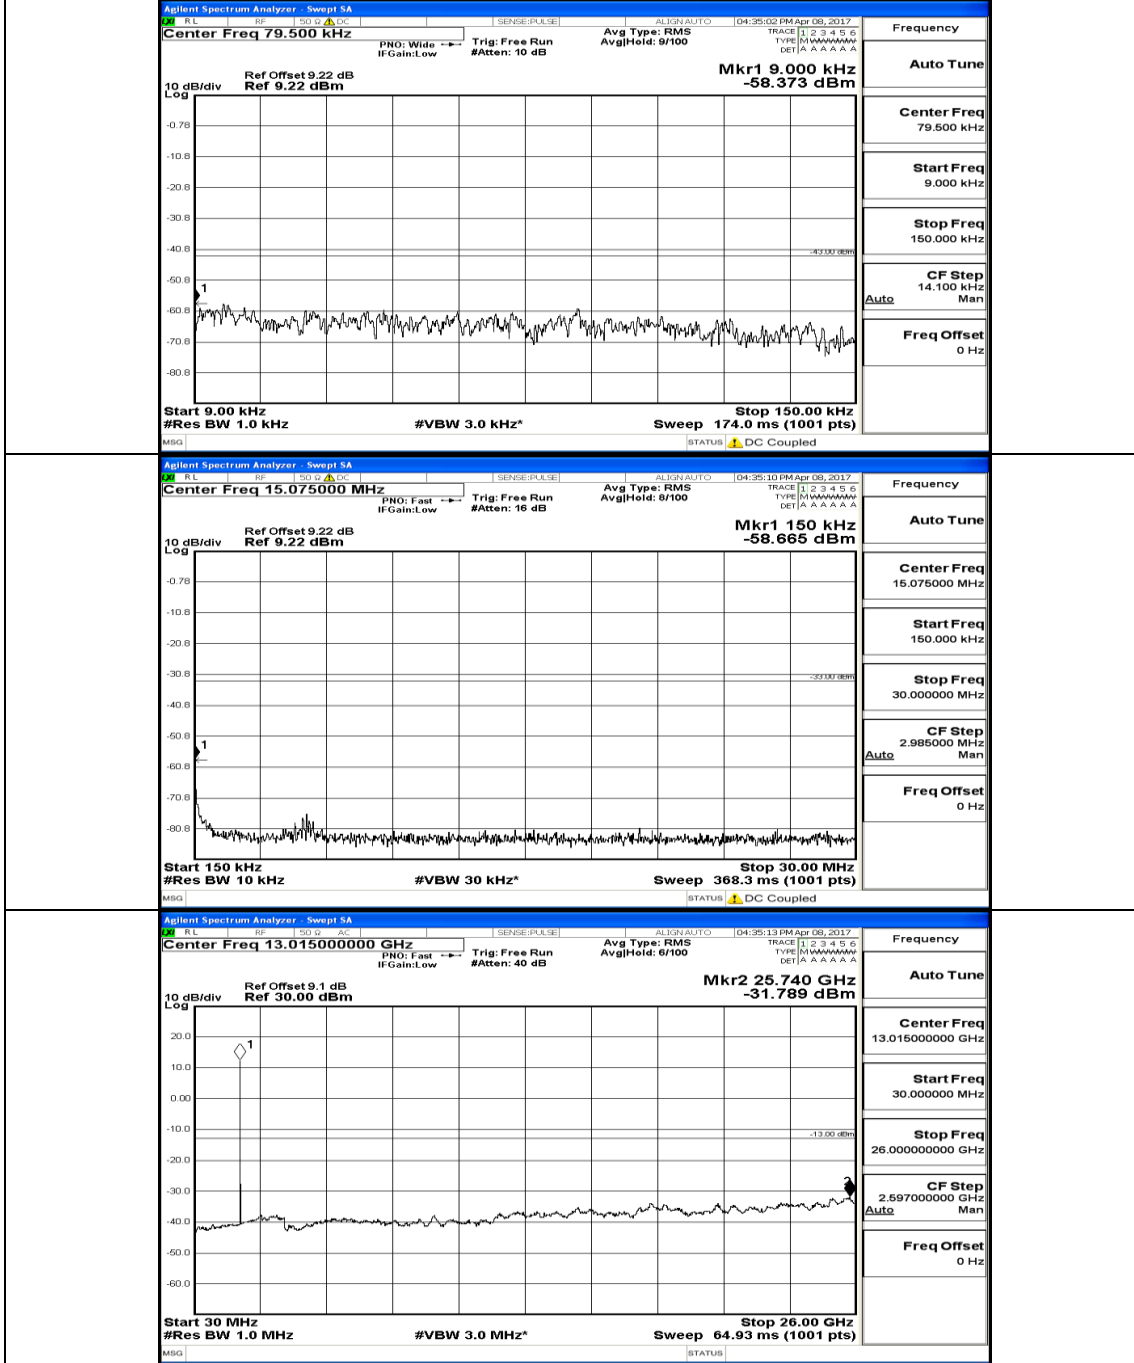

(Channel Bandwidth:15 MHz) LCH_16QAM_1RB#0