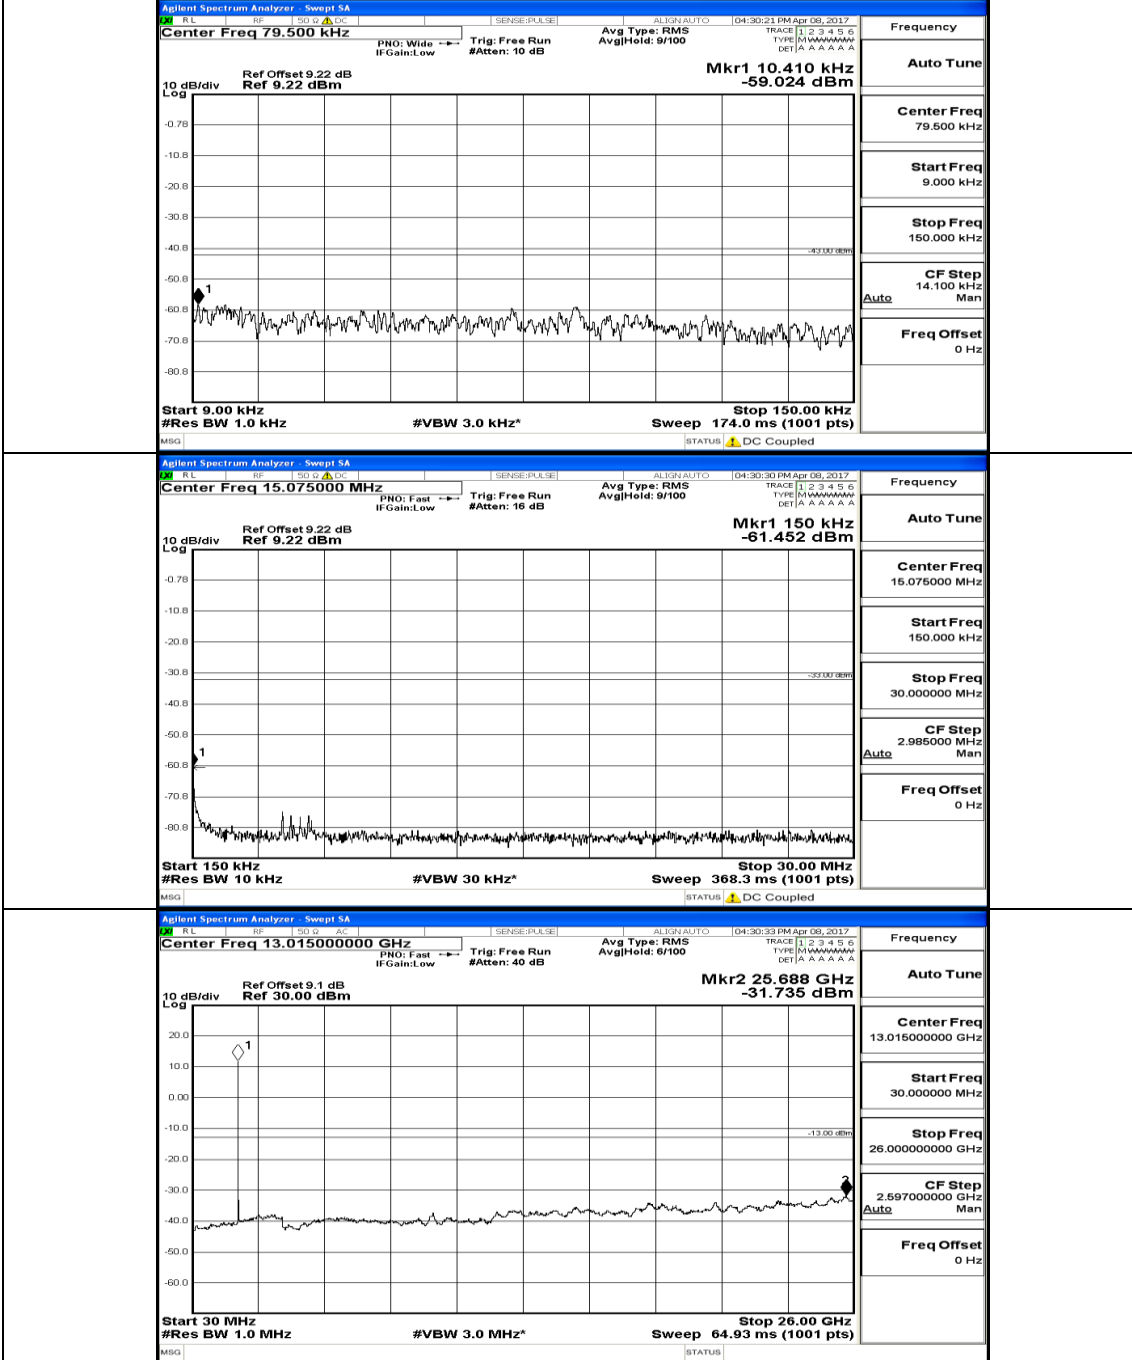

(Channel Bandwidth: 5 MHz) MCH_16QAM_1RB#0

(Channel Bandwidth: 5 MHz) HCH_16QAM_1RB#0

Channel Bandwidth: 10 MHz

Channel Bandwidth: 10 MHz_MCH_QPSK_1RB#0

Channel Bandwidth: 10 MHz_HCH_QPSK_1RB#0

Channel Bandwidth: 10 MHz_LCH_16QAM_1RB#0

Channel Bandwidth: 10 MHz_MCH_16QAM_1RB#0

Channel Bandwidth: 10 MHz_HCH_16QAM_1RB#0

Channel Bandwidth: 15 MHz

(Channel Bandwidth:15 MHz)_LCH_QPSK_1RB#0

(Channel Bandwidth:15 MHz) MCH_QPSK_1RB#0

(Channel Bandwidth:15 MHz)_HCH_QPSK_1RB#0