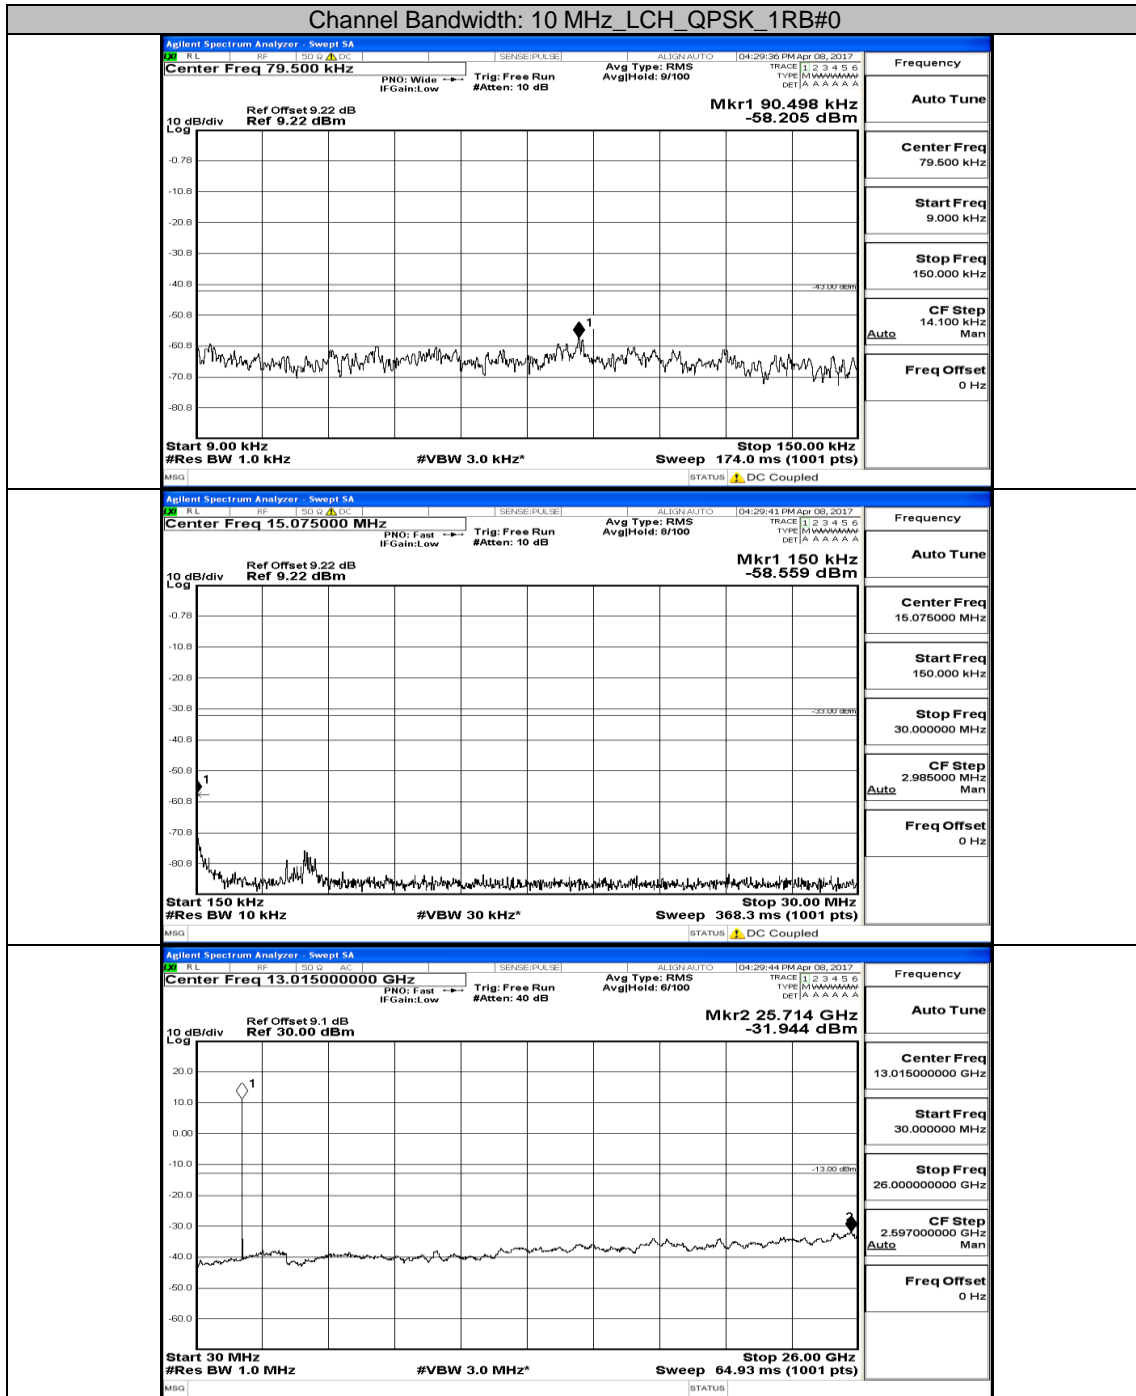

Appendix E: Conducted Spurious Emission LTE Band 2 Test Results

Channel Bandwidth: 1.4 MHz

(Channel Bandwidth: 1.4 MHz)_MCH_QPSK_1RB#0

(Channel Bandwidth: 1.4 MHz) HCH_QPSK_1RB#0

(Channel Bandwidth: 1.4 MHz)_LCH_16QAM_1RB#0

(Channel Bandwidth: 3 MHz)_MCH_16QAM_1RB#0

(Channel Bandwidth: 3 MHz)_HCH_16QAM_1RB#0

Channel Bandwidth: 5 MHz

(Channel Bandwidth: 5 MHz) MCH_QPSK_1RB#0

(Channel Bandwidth: 5 MHz)_HCH_QPSK_1RB#0

(Channel Bandwidth: 5 MHz) LCH_16QAM_1RB#0

(Channel Bandwidth: 5 MHz) MCH_16QAM_1RB#0

(Channel Bandwidth: 5 MHz) HCH_16QAM_1RB#0

Channel Bandwidth: 10 MHz

Channel Bandwidth: 10 MHz_MCH_QPSK_1RB#0

Channel Bandwidth: 10 MHz_HCH_QPSK_1RB#0

Channel Bandwidth: 10 MHz_LCH_16QAM_1RB#0