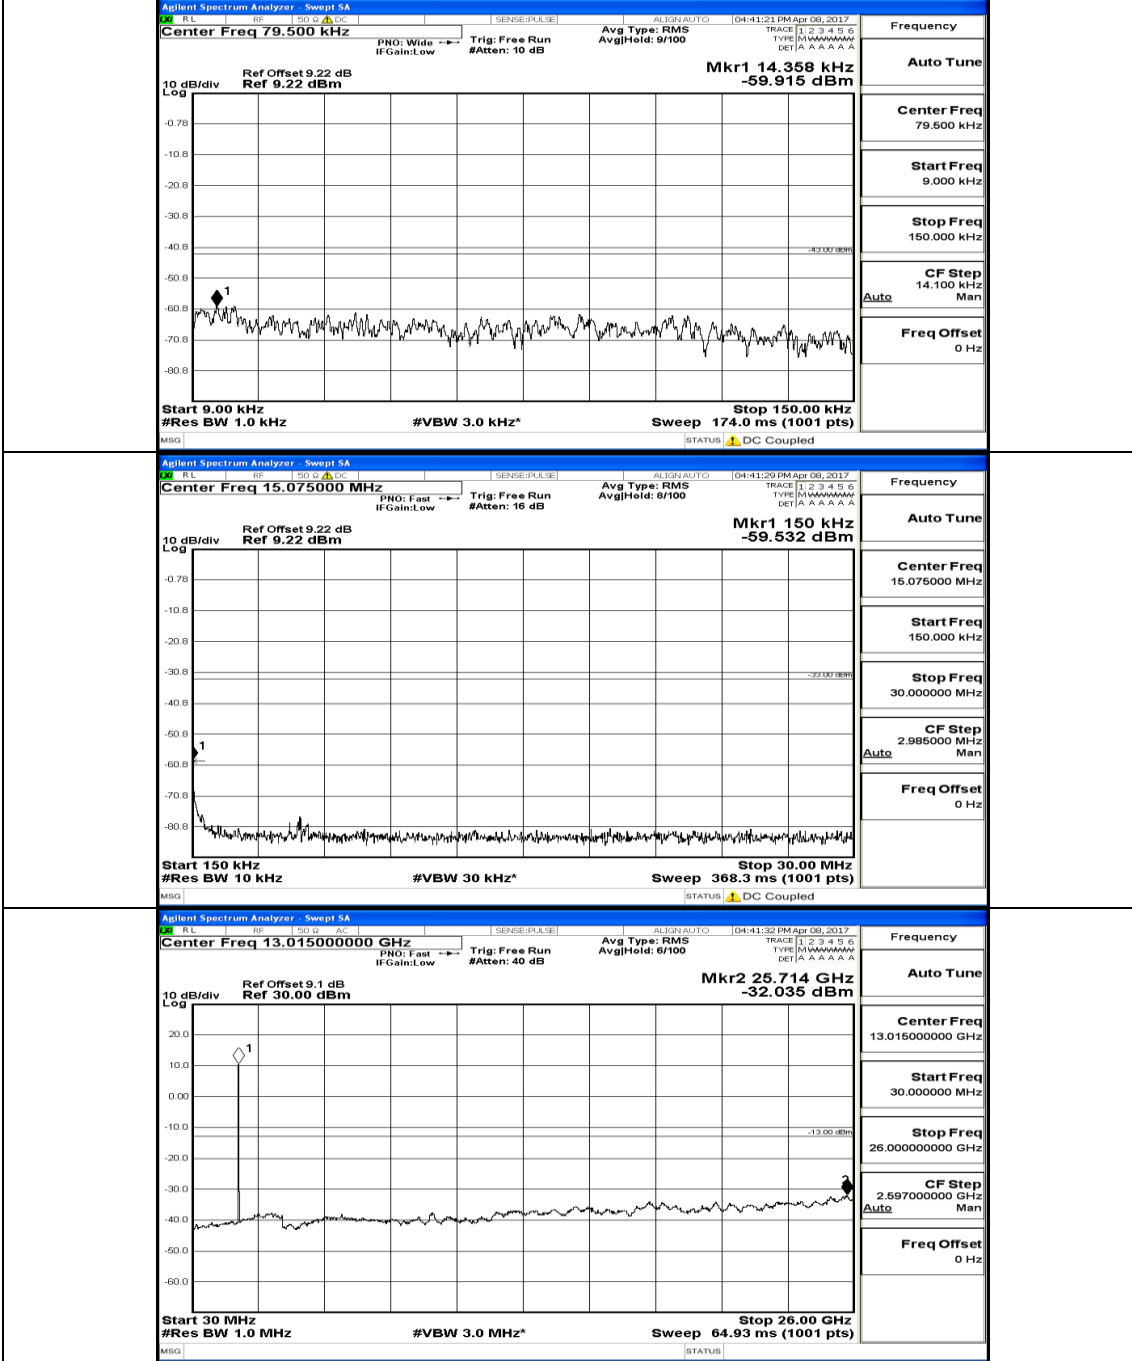

(Channel Bandwidth:15 MHz) LCH_16QAM_1RB#0

(Channel Bandwidth:15 MHz)_MCH_16QAM_1RB#0

(Channel Bandwidth:15 MHz)_HCH_16QAM_1RB#0

Channel Bandwidth: 20 MHz

(Channel Bandwidth:20 MHz)_MCH_QPSK_1RB#0

(Channel Bandwidth:20 MHz) HCH_QPSK_1RB#0

(Channel Bandwidth:20 MHz)_LCH_16QAM_1RB#0

(Channel Bandwidth:20 MHz) MCH_16QAM_1RB#0

(Channel Bandwidth:20 MHz)_HCH_16QAM_1RB#0