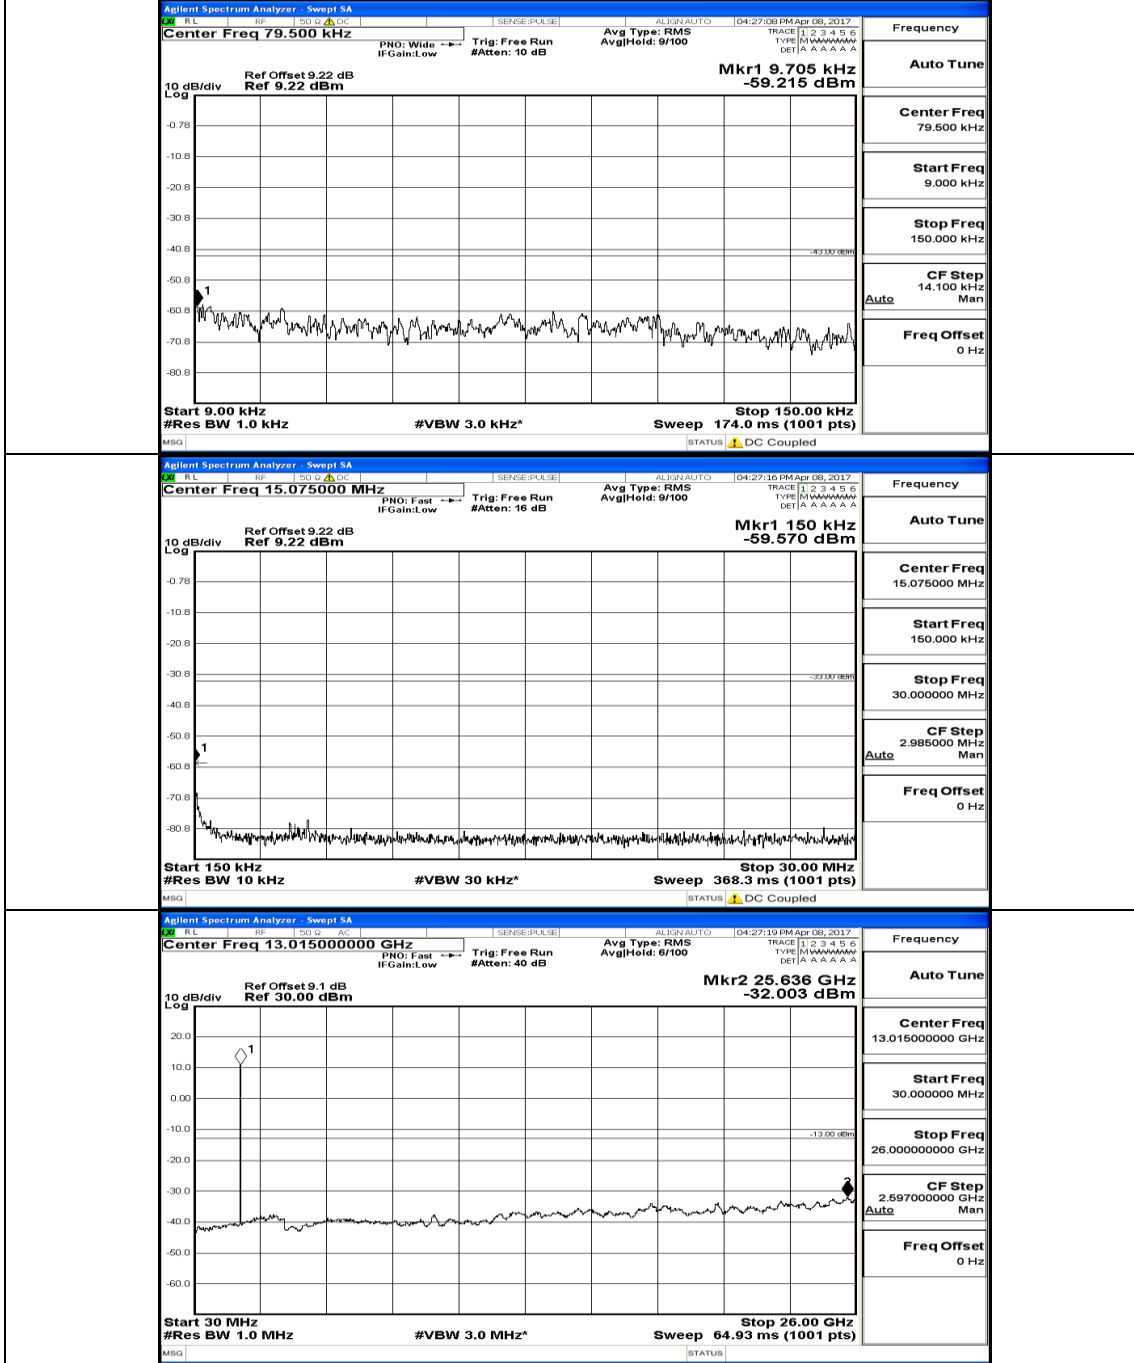

Appendix E: Conducted Spurious Emission LTE Band 2 Test Results

Channel Bandwidth: 1.4 MHz

(Channel Bandwidth: 1.4 MHz)_MCH_QPSK_1RB#0

(Channel Bandwidth: 1.4 MHz) HCH_QPSK_1RB#0

(Channel Bandwidth: 1.4 MHz)_LCH_16QAM_1RB#0

(Channel Bandwidth: 3 MHz)_MCH_16QAM_1RB#0

(Channel Bandwidth: 3 MHz)_HCH_16QAM_1RB#0

Channel Bandwidth: 5 MHz

(Channel Bandwidth: 5 MHz) MCH_QPSK_1RB#0

(Channel Bandwidth: 5 MHz)_HCH_QPSK_1RB#0

(Channel Bandwidth: 5 MHz) LCH_16QAM_1RB#0

(Channel Bandwidth: 5 MHz) MCH_16QAM_1RB#0

(Channel Bandwidth: 5 MHz) HCH_16QAM_1RB#0

Channel Bandwidth: 10 MHz

Channel Bandwidth: 10 MHz_MCH_QPSK_1RB#0

Channel Bandwidth: 10 MHz_HCH_QPSK_1RB#0

Channel Bandwidth: 10 MHz_LCH_16QAM_1RB#0