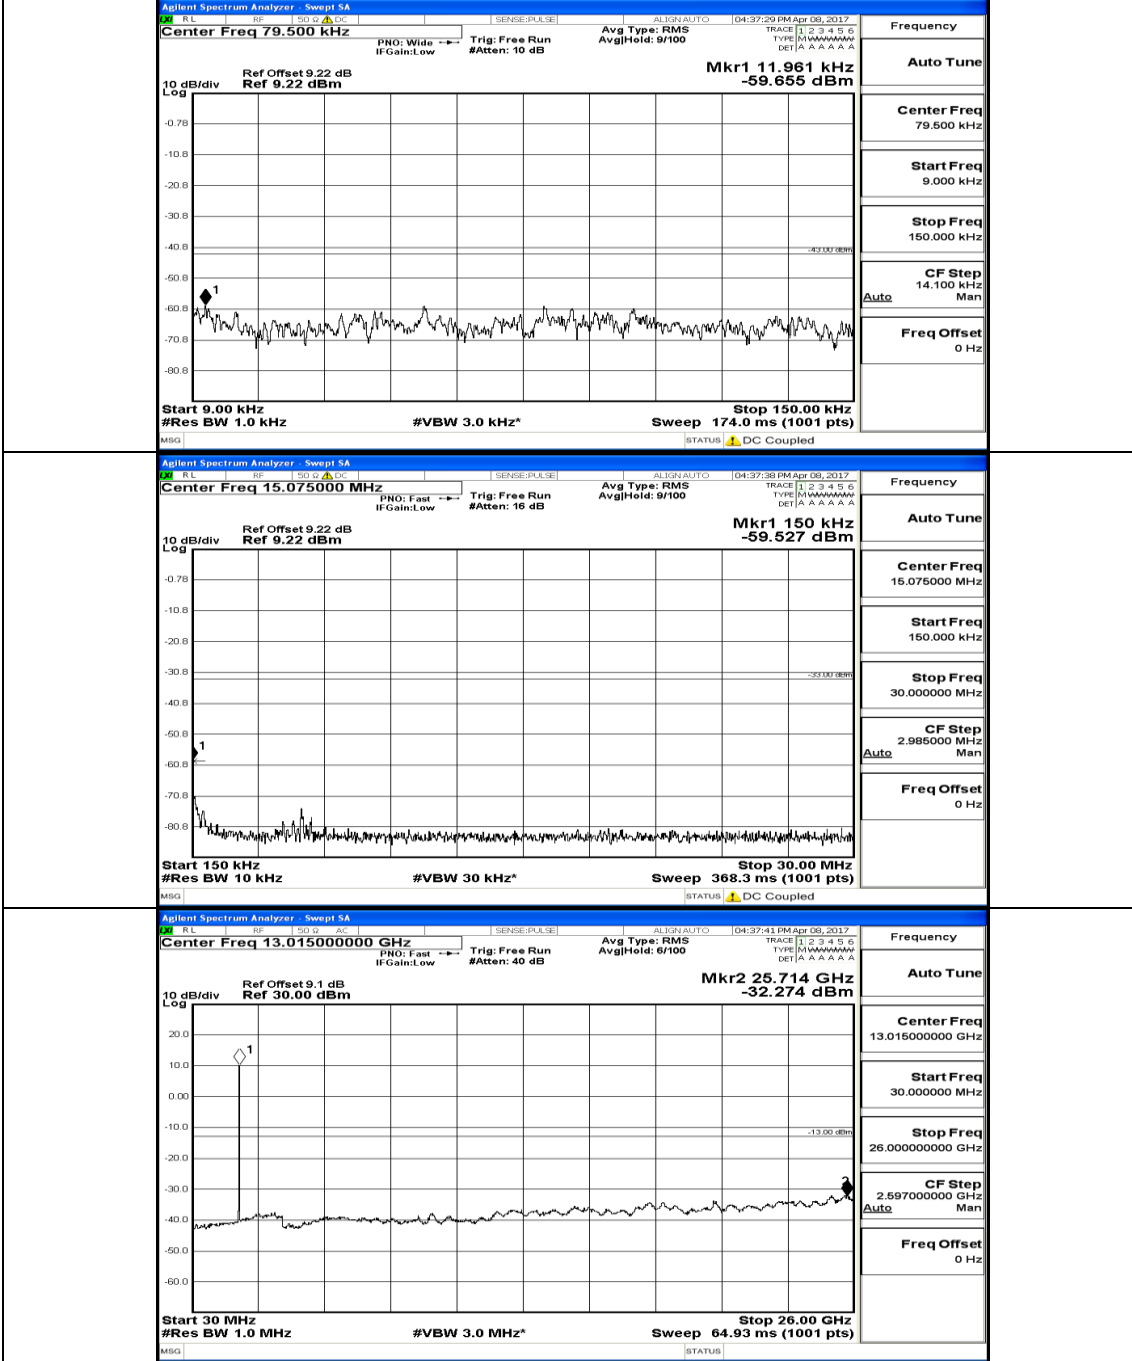

Channel Bandwidth: 10 MHz_MCH_16QAM_1RB#0

Channel Bandwidth: 10 MHz_HCH_16QAM_1RB#0

Channel Bandwidth: 15 MHz

(Channel Bandwidth:15 MHz)_LCH_QPSK_1RB#0

(Channel Bandwidth:15 MHz) MCH_QPSK_1RB#0

(Channel Bandwidth:15 MHz)_HCH_QPSK_1RB#0