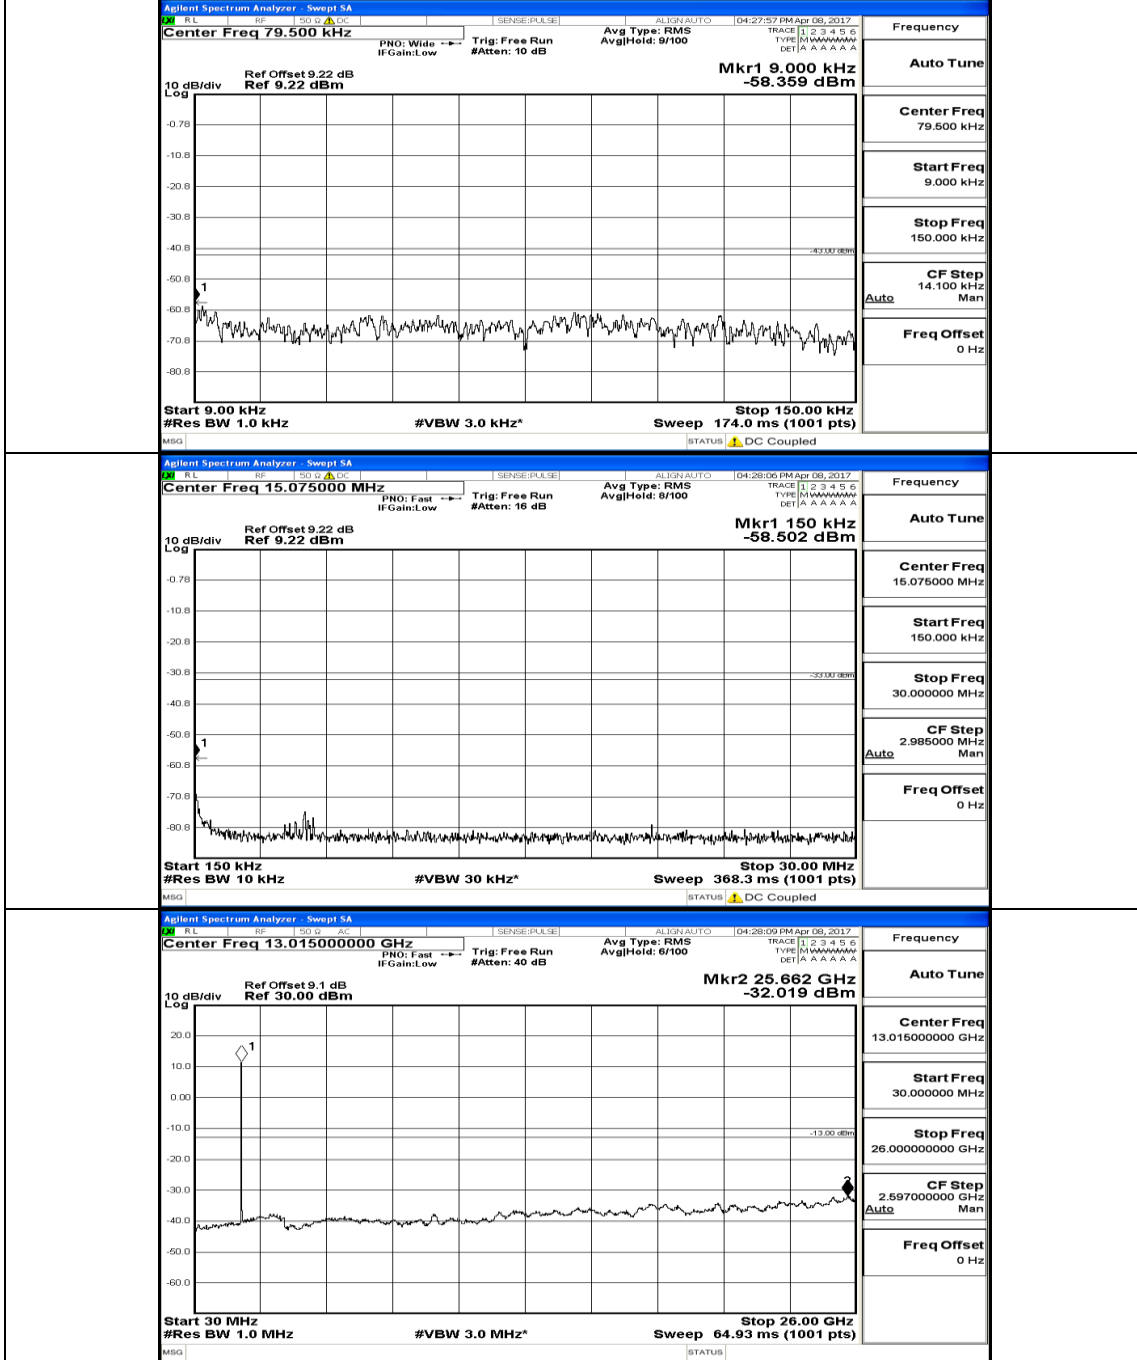

Appendix E: Conducted Spurious Emission LTE Band 2 Test Results

Channel Bandwidth: 1.4 MHz

(Channel Bandwidth: 1.4 MHz)_MCH_QPSK_1RB#0

(Channel Bandwidth: 1.4 MHz) HCH_QPSK_1RB#0

(Channel Bandwidth: 1.4 MHz)_LCH_16QAM_1RB#0

(Channel Bandwidth: 3 MHz)_MCH_16QAM_1RB#0

(Channel Bandwidth: 3 MHz)_HCH_16QAM_1RB#0

Channel Bandwidth: 5 MHz

(Channel Bandwidth: 5 MHz) MCH_QPSK_1RB#0

(Channel Bandwidth: 5 MHz)_HCH_QPSK_1RB#0

(Channel Bandwidth: 5 MHz) LCH_16QAM_1RB#0

(Channel Bandwidth: 5 MHz) MCH_16QAM_1RB#0

(Channel Bandwidth: 5 MHz) HCH_16QAM_1RB#0

Channel Bandwidth: 10 MHz

Channel Bandwidth: 10 MHz_MCH_QPSK_1RB#0

Channel Bandwidth: 10 MHz_HCH_QPSK_1RB#0

Channel Bandwidth: 10 MHz_LCH_16QAM_1RB#0