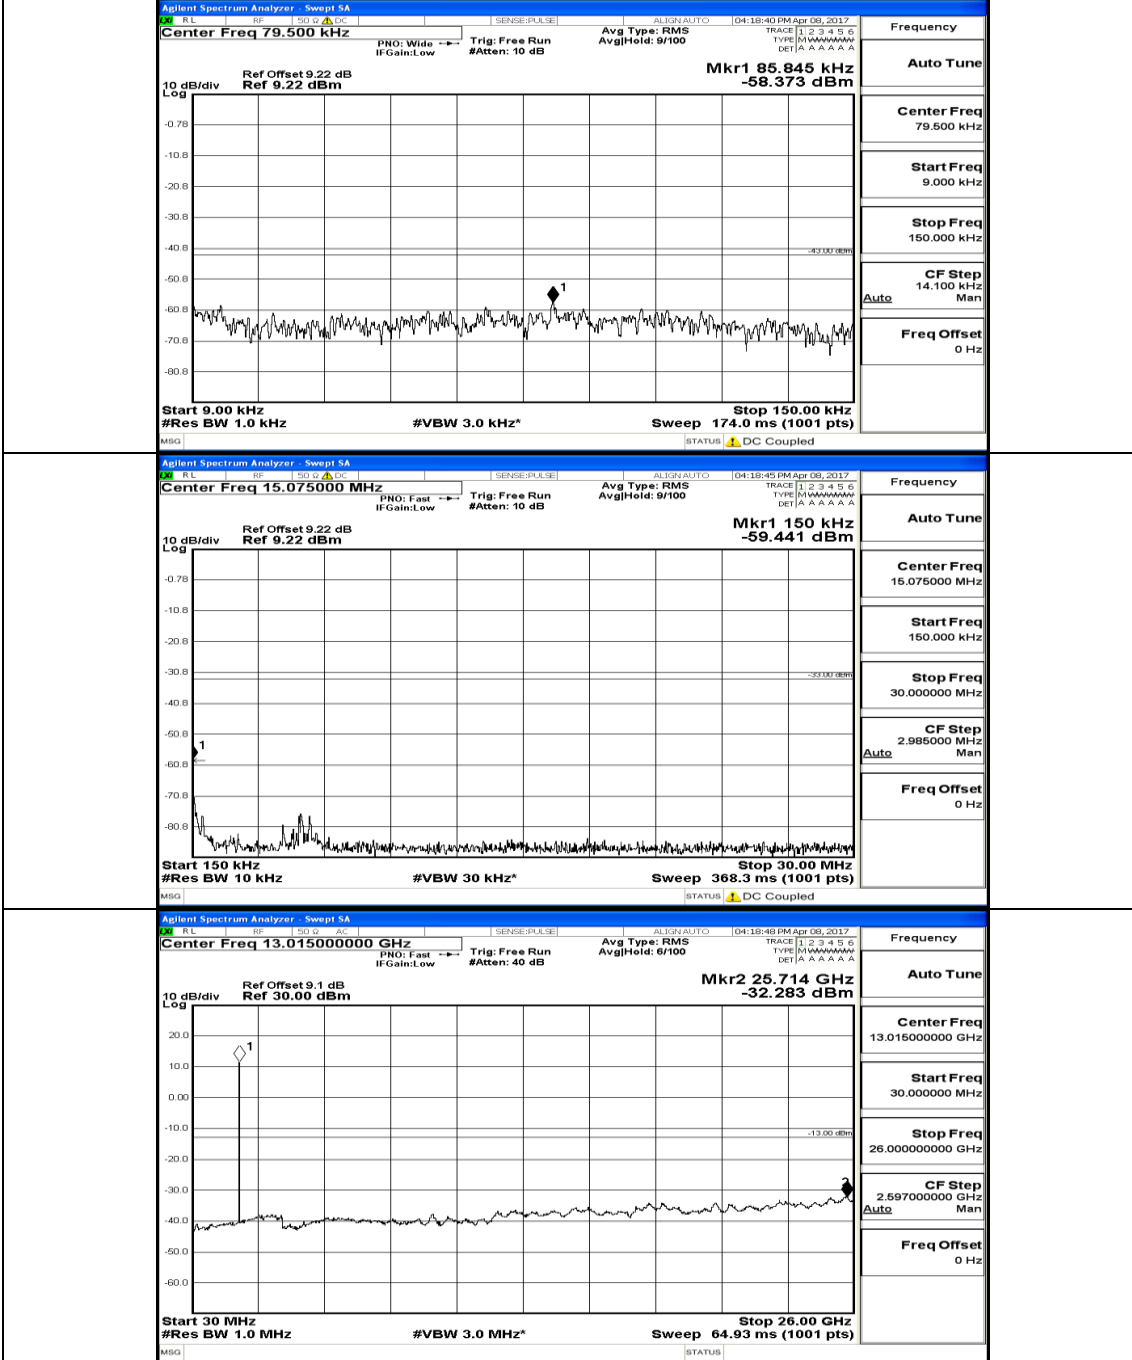

Appendix E: Conducted Spurious Emission LTE Band 2 Test Results

Channel Bandwidth: 1.4 MHz

(Channel Bandwidth: 1.4 MHz)_MCH_QPSK_1RB#0

(Channel Bandwidth: 1.4 MHz) HCH_QPSK_1RB#0

(Channel Bandwidth: 1.4 MHz)_LCH_16QAM_1RB#0

(Channel Bandwidth: 1.4 MHz) MCH_16QAM_1RB#0

(Channel Bandwidth: 1.4 MHz) HCH_16QAM_1RB#0

Channel Bandwidth: 3 MHz

(Channel Bandwidth: 3 MHz) MCH_QPSK_1RB#0

(Channel Bandwidth: 3 MHz) HCH_QPSK_1RB#0

(Channel Bandwidth: 3 MHz) LCH_16QAM_1RB#0

(Channel Bandwidth: 3 MHz)_MCH_16QAM_1RB#0

(Channel Bandwidth: 3 MHz)_HCH_16QAM_1RB#0

Channel Bandwidth: 5 MHz

(Channel Bandwidth: 5 MHz) MCH_QPSK_1RB#0

(Channel Bandwidth: 5 MHz)_HCH_QPSK_1RB#0

(Channel Bandwidth: 5 MHz) LCH_16QAM_1RB#0