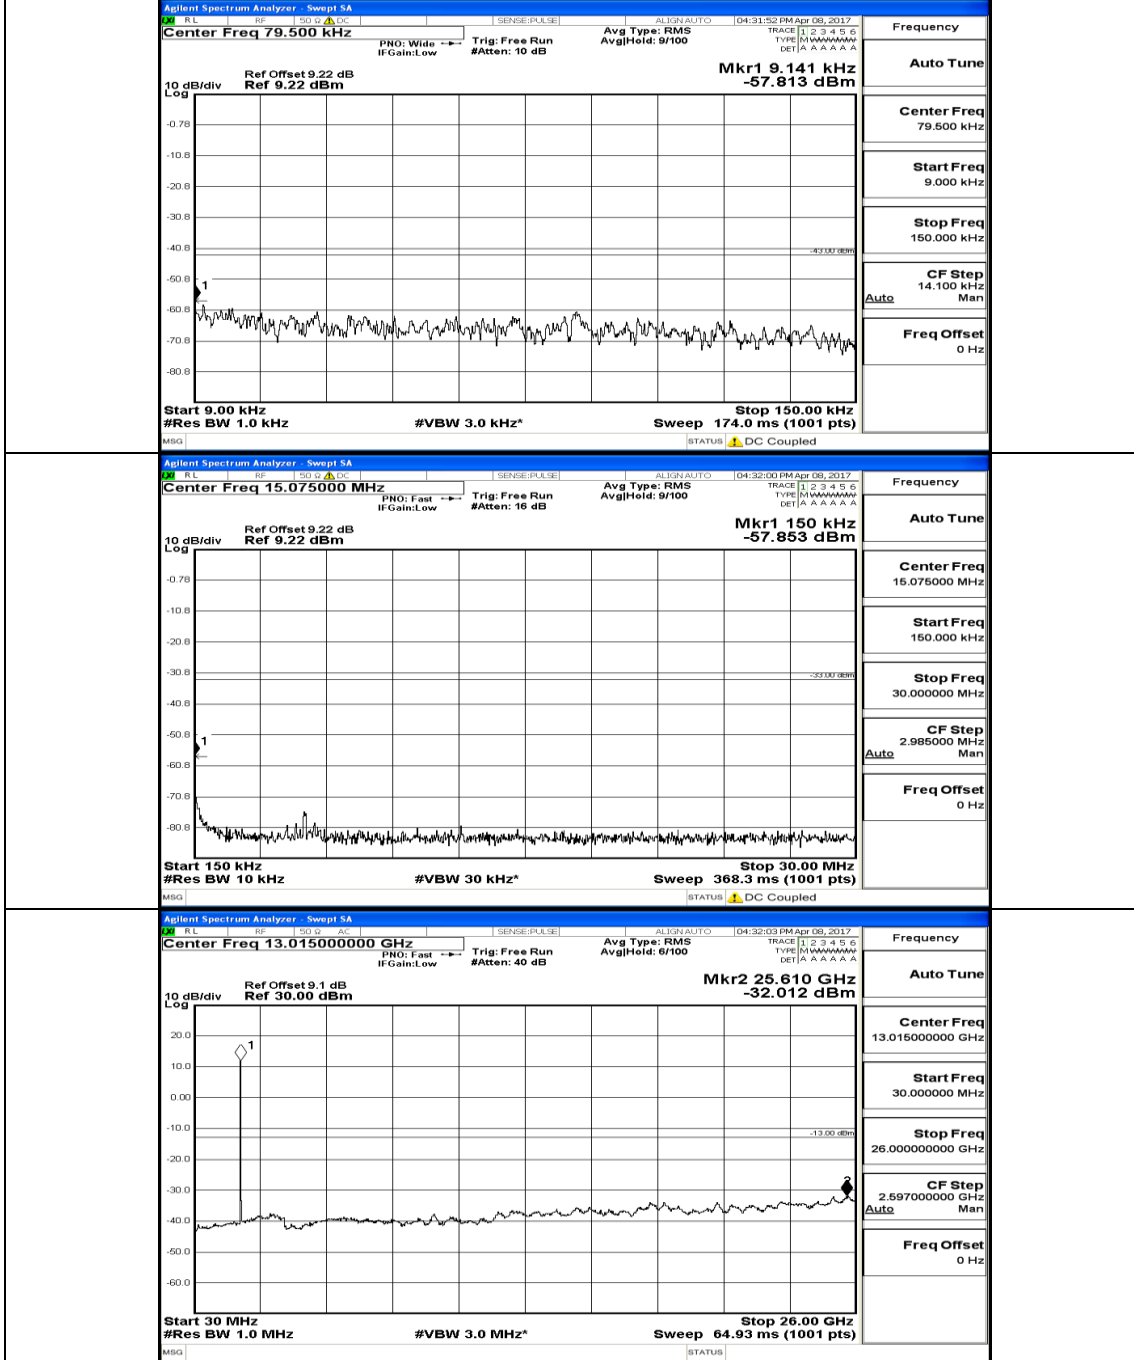

(Channel Bandwidth: 5 MHz) MCH_16QAM_1RB#0

(Channel Bandwidth: 5 MHz) HCH_16QAM_1RB#0

Channel Bandwidth: 10 MHz

Channel Bandwidth: 10 MHz_MCH_QPSK_1RB#0

Channel Bandwidth: 10 MHz_HCH_QPSK_1RB#0

Channel Bandwidth: 10 MHz_LCH_16QAM_1RB#0

Channel Bandwidth: 10 MHz_MCH_16QAM_1RB#0

Channel Bandwidth: 10 MHz_HCH_16QAM_1RB#0

Channel Bandwidth: 15 MHz

(Channel Bandwidth:15 MHz)_LCH_QPSK_1RB#0

(Channel Bandwidth:15 MHz) MCH_QPSK_1RB#0

(Channel Bandwidth:15 MHz)_HCH_QPSK_1RB#0