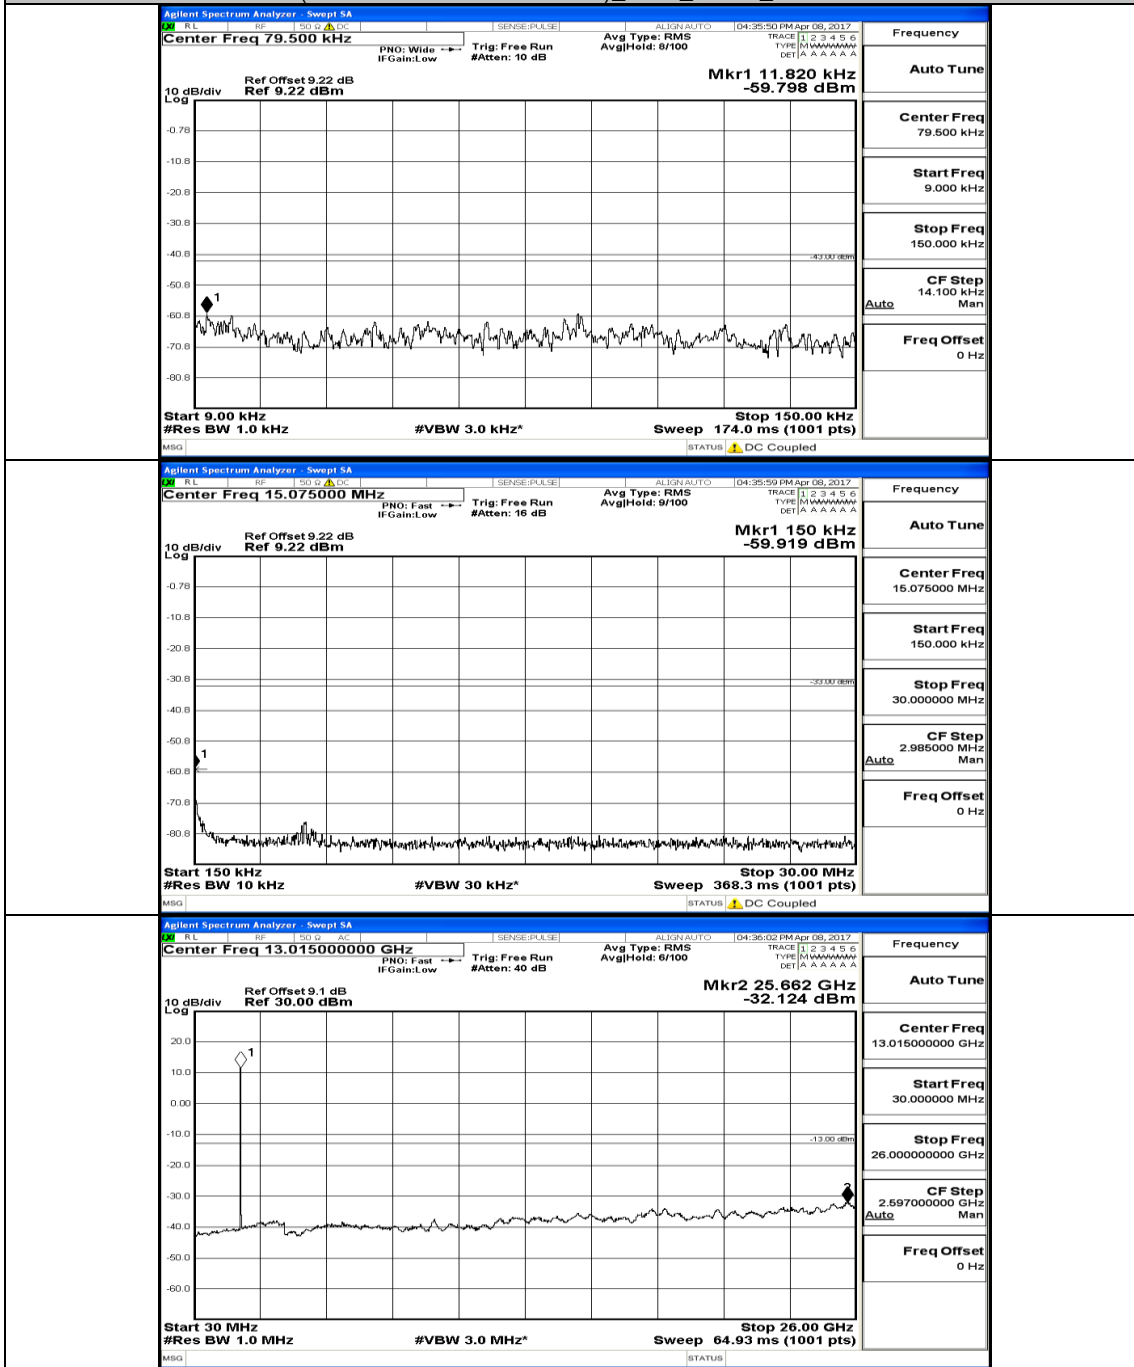

Channel Bandwidth: 10 MHz_MCH_16QAM_1RB#0

Channel Bandwidth: 10 MHz_HCH_16QAM_1RB#0

Channel Bandwidth: 15 MHz

(Channel Bandwidth:15 MHz)_LCH_QPSK_1RB#0

(Channel Bandwidth:15 MHz) MCH_QPSK_1RB#0

(Channel Bandwidth:15 MHz)_HCH_QPSK_1RB#0