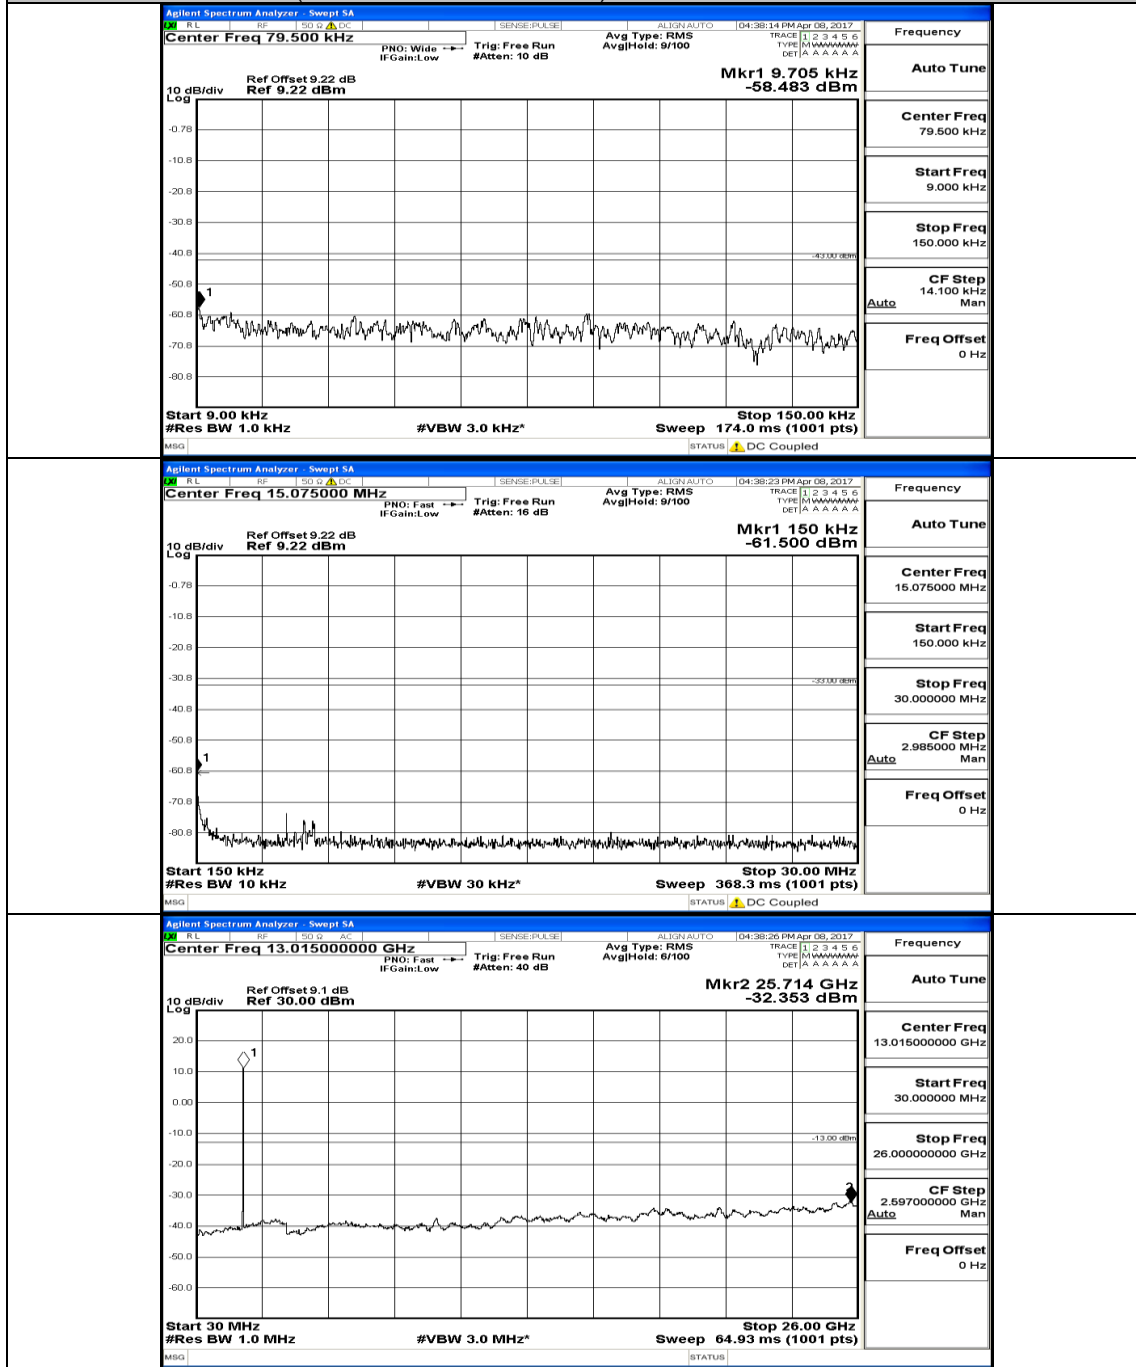

(Channel Bandwidth:15 MHz)_HCH_16QAM_1RB#0