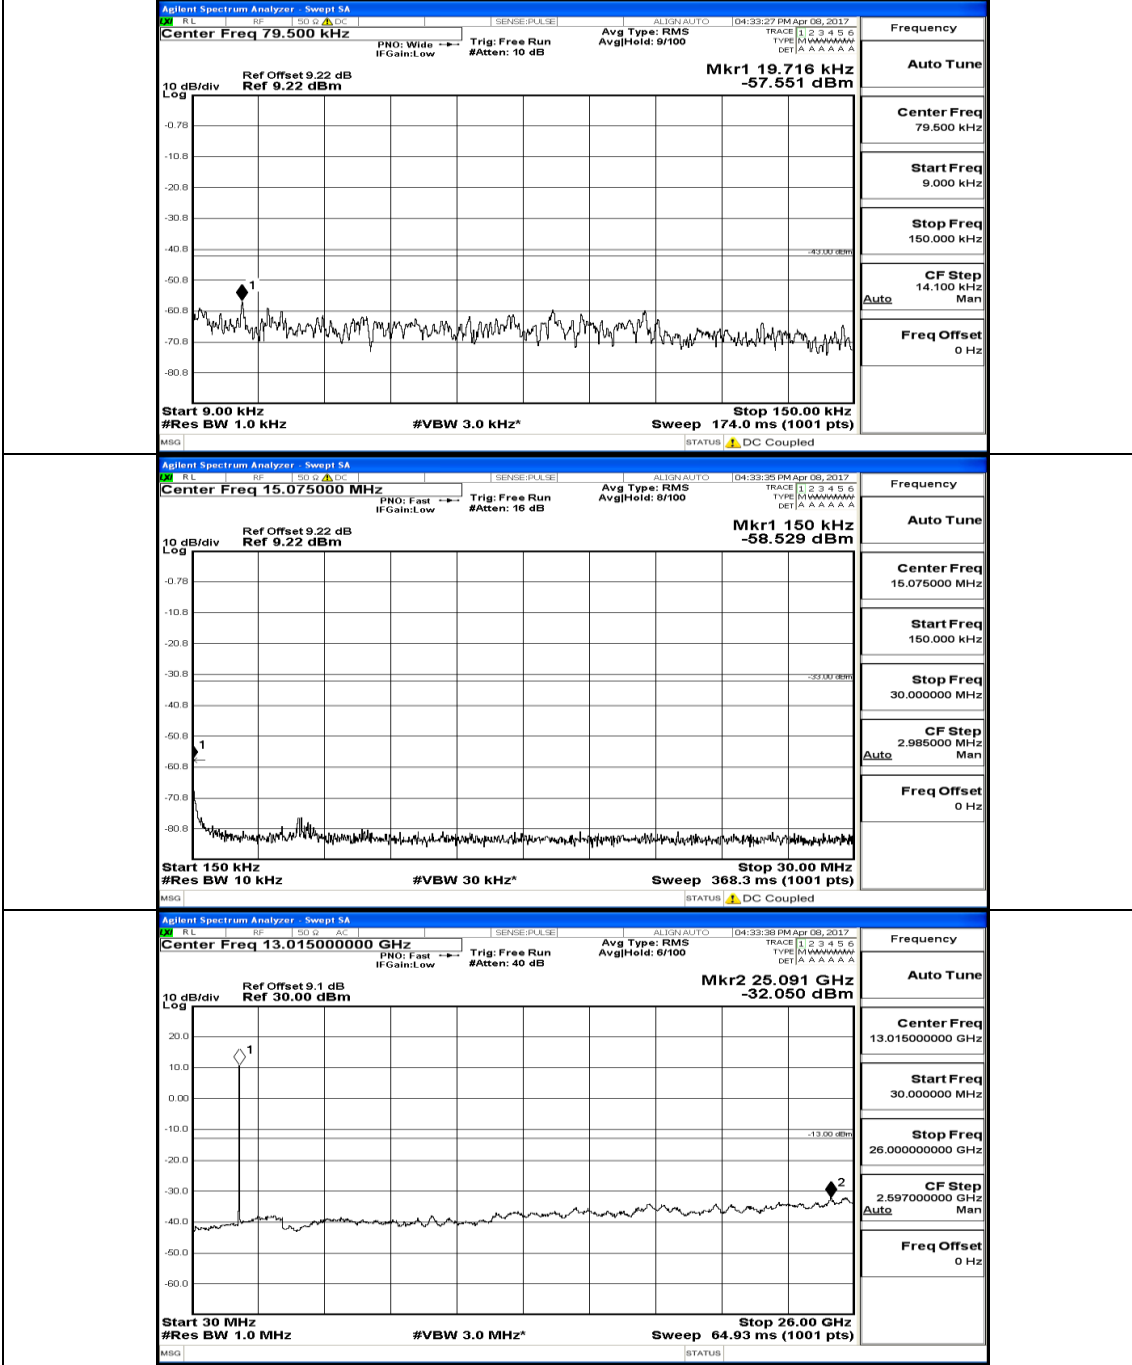

(Channel Bandwidth: 5 MHz) MCH_16QAM_1RB#0

(Channel Bandwidth: 5 MHz) HCH_16QAM_1RB#0

Channel Bandwidth: 10 MHz

Channel Bandwidth: 10 MHz_MCH_QPSK_1RB#0

Channel Bandwidth: 10 MHz_HCH_QPSK_1RB#0

Channel Bandwidth: 10 MHz_LCH_16QAM_1RB#0

Channel Bandwidth: 10 MHz_MCH_16QAM_1RB#0

Channel Bandwidth: 10 MHz_HCH_16QAM_1RB#0

Channel Bandwidth: 15 MHz

(Channel Bandwidth:15 MHz)_LCH_QPSK_1RB#0

(Channel Bandwidth:15 MHz) MCH_QPSK_1RB#0

(Channel Bandwidth:15 MHz)_HCH_QPSK_1RB#0