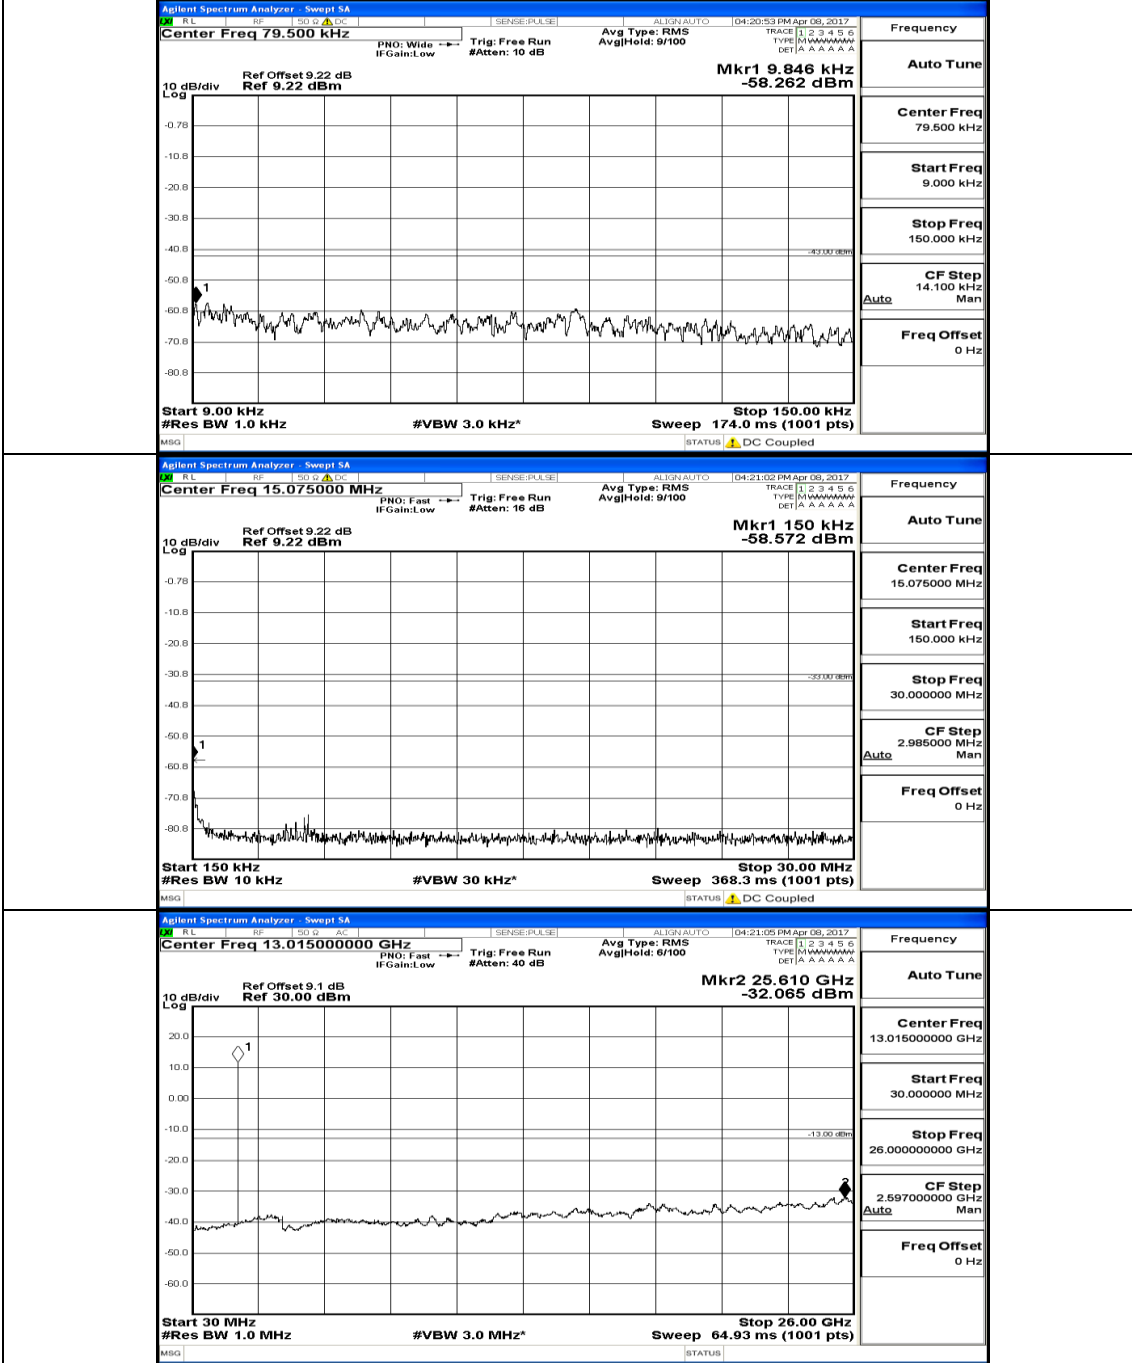

Appendix E: Conducted Spurious Emission LTE Band 2 Test Results

Channel Bandwidth: 1.4 MHz

(Channel Bandwidth: 1.4 MHz)_MCH_QPSK_1RB#0

(Channel Bandwidth: 1.4 MHz) HCH_QPSK_1RB#0

(Channel Bandwidth: 1.4 MHz)_LCH_16QAM_1RB#0

(Channel Bandwidth: 1.4 MHz) MCH_16QAM_1RB#0

(Channel Bandwidth: 1.4 MHz) HCH_16QAM_1RB#0

Channel Bandwidth: 3 MHz

(Channel Bandwidth: 3 MHz) MCH_QPSK_1RB#0

(Channel Bandwidth: 3 MHz) HCH_QPSK_1RB#0

(Channel Bandwidth: 3 MHz) LCH_16QAM_1RB#0

(Channel Bandwidth: 3 MHz)_MCH_16QAM_1RB#0

(Channel Bandwidth: 3 MHz)_HCH_16QAM_1RB#0

Channel Bandwidth: 5 MHz

(Channel Bandwidth: 5 MHz) MCH_QPSK_1RB#0

(Channel Bandwidth: 5 MHz)_HCH_QPSK_1RB#0

(Channel Bandwidth: 5 MHz) LCH_16QAM_1RB#0