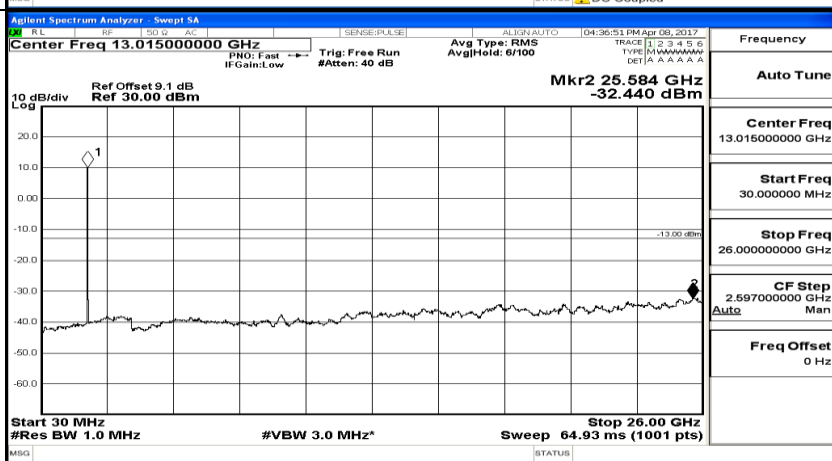

(Channel Bandwidth:15 MHz)_MCH_16QAM_1RB#0