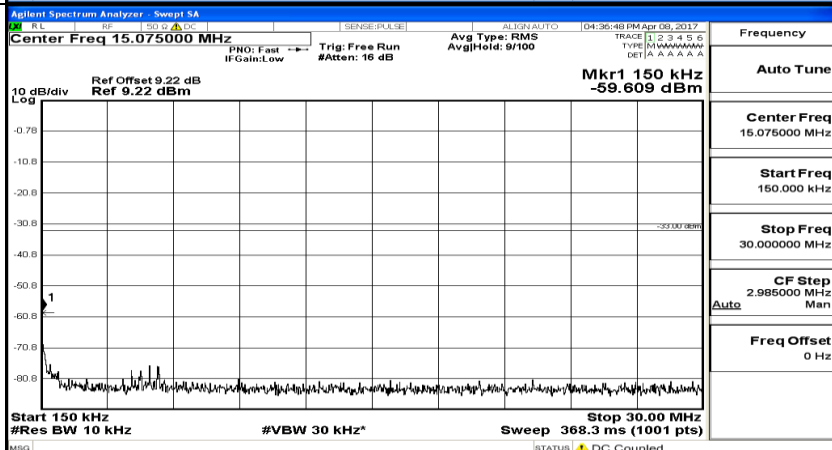

(Channel Bandwidth:15 MHz)_MCH_16QAM_1RB#0