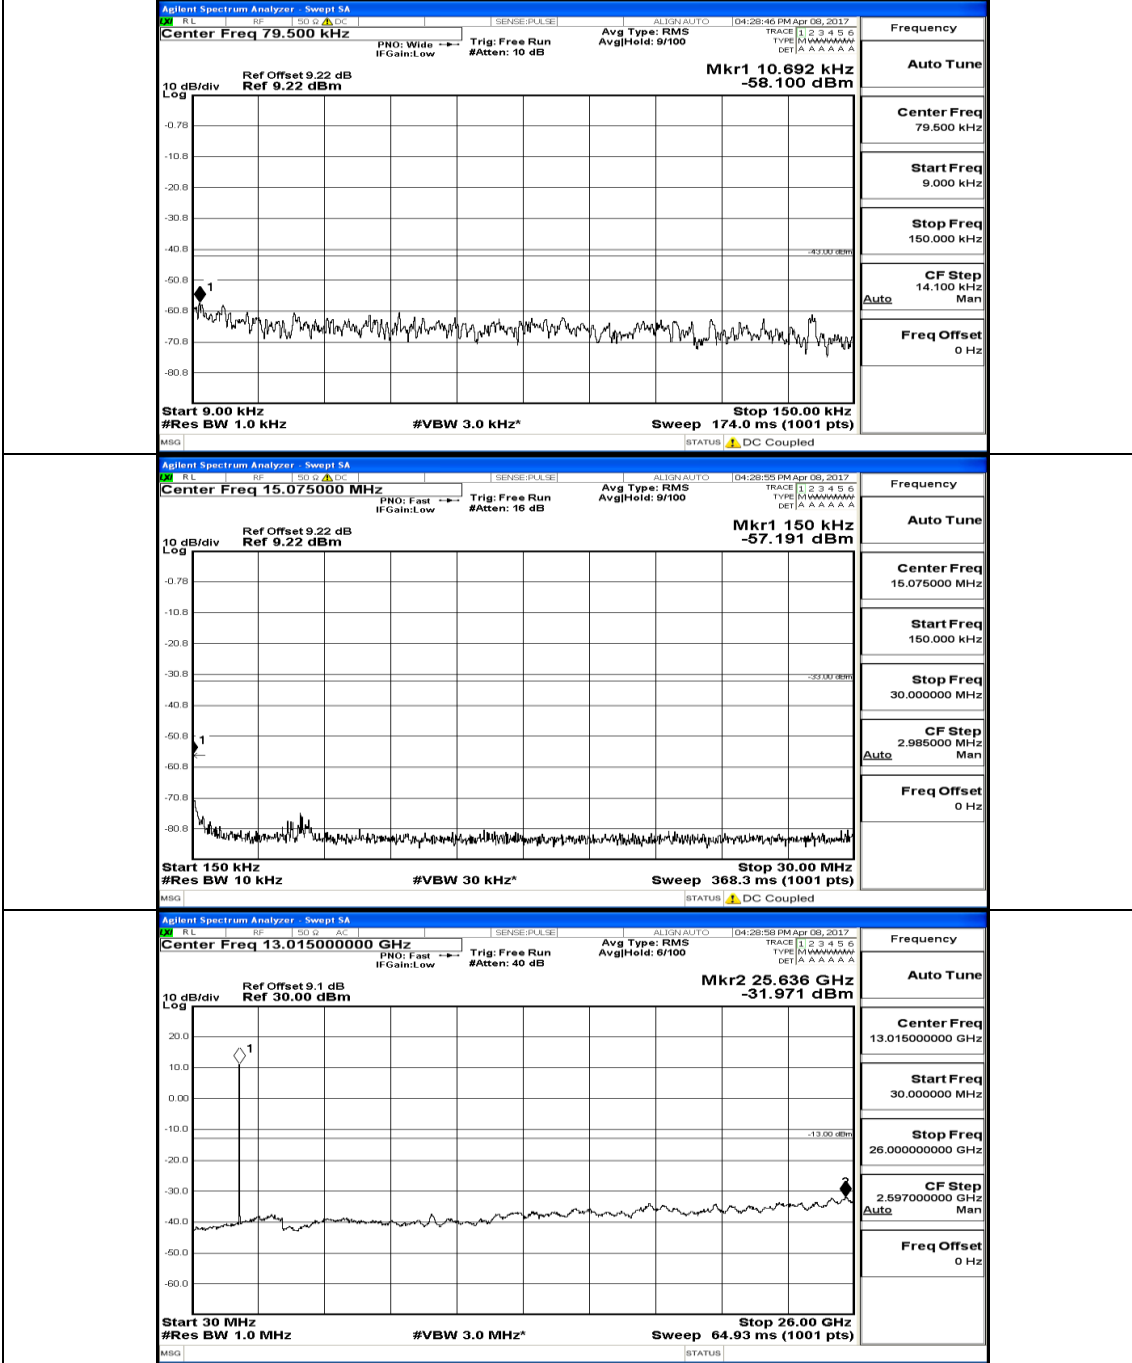

Appendix E: Conducted Spurious Emission LTE Band 2 Test Results

Channel Bandwidth: 1.4 MHz

(Channel Bandwidth: 1.4 MHz)_MCH_QPSK_1RB#0

(Channel Bandwidth: 1.4 MHz) HCH_QPSK_1RB#0

(Channel Bandwidth: 1.4 MHz)_LCH_16QAM_1RB#0

(Channel Bandwidth: 3 MHz)_MCH_16QAM_1RB#0

(Channel Bandwidth: 3 MHz)_HCH_16QAM_1RB#0

Channel Bandwidth: 5 MHz

(Channel Bandwidth: 5 MHz) MCH_QPSK_1RB#0

(Channel Bandwidth: 5 MHz)_HCH_QPSK_1RB#0

(Channel Bandwidth: 5 MHz) LCH_16QAM_1RB#0

(Channel Bandwidth: 5 MHz) MCH_16QAM_1RB#0

(Channel Bandwidth: 5 MHz) HCH_16QAM_1RB#0

Channel Bandwidth: 10 MHz

Channel Bandwidth: 10 MHz_MCH_QPSK_1RB#0

Channel Bandwidth: 10 MHz_HCH_QPSK_1RB#0

Channel Bandwidth: 10 MHz_LCH_16QAM_1RB#0