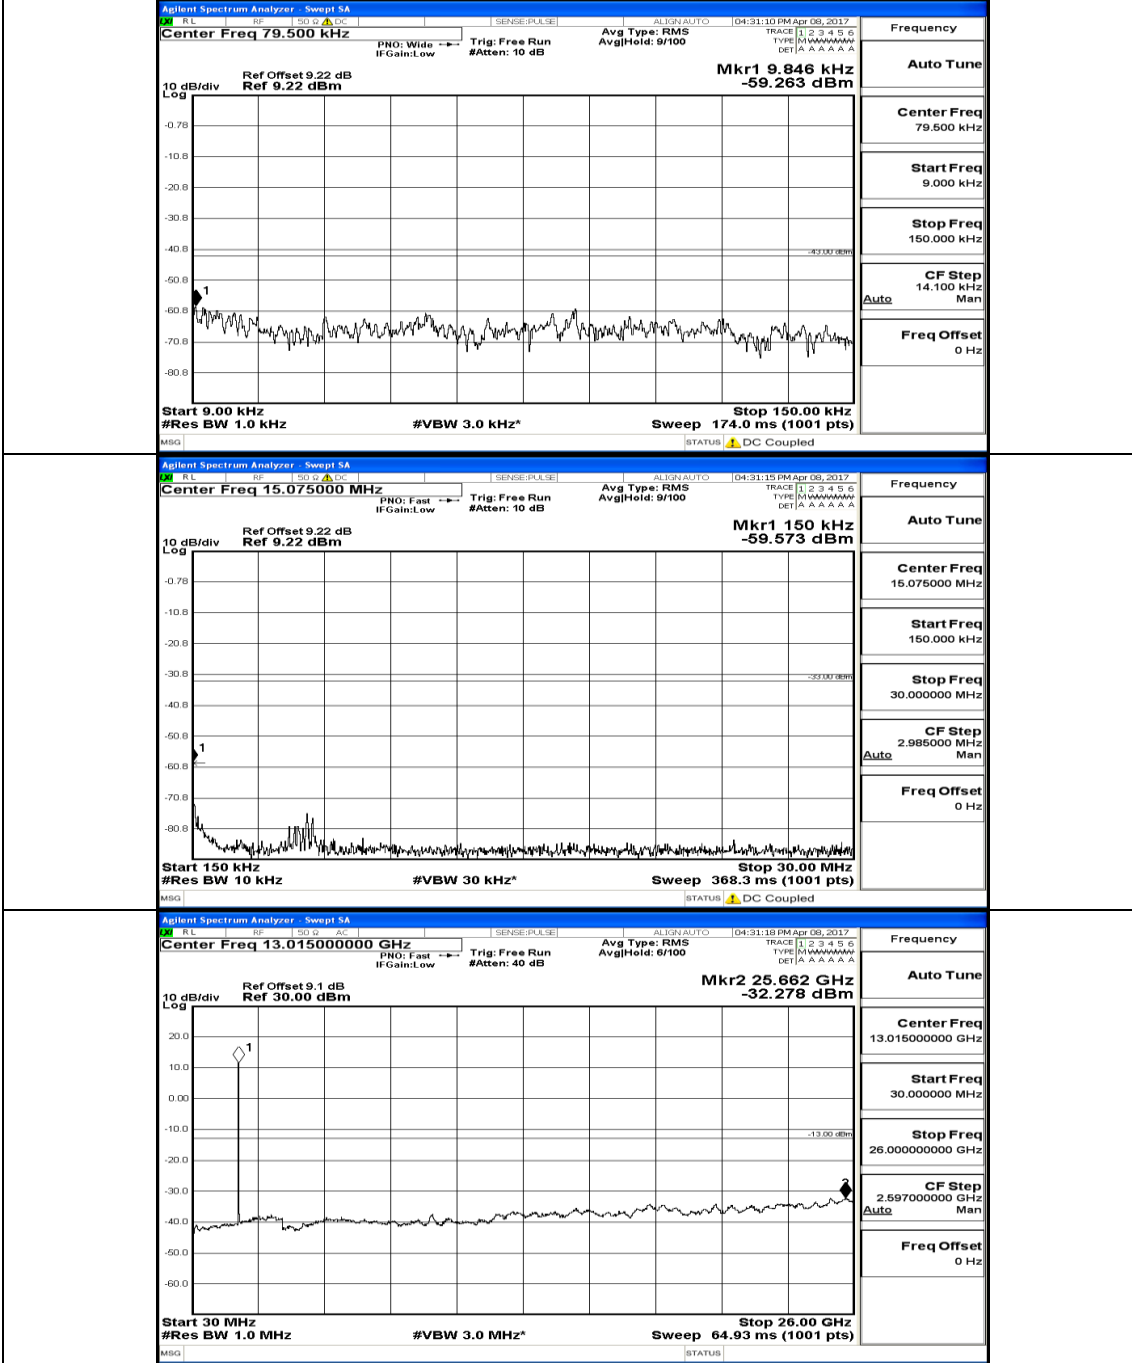

(Channel Bandwidth: 5 MHz) MCH_16QAM_1RB#0

(Channel Bandwidth: 5 MHz) HCH_16QAM_1RB#0

Channel Bandwidth: 10 MHz

Channel Bandwidth: 10 MHz_MCH_QPSK_1RB#0

Channel Bandwidth: 10 MHz_HCH_QPSK_1RB#0

Channel Bandwidth: 10 MHz_LCH_16QAM_1RB#0

Channel Bandwidth: 10 MHz_MCH_16QAM_1RB#0

Channel Bandwidth: 10 MHz_HCH_16QAM_1RB#0

Channel Bandwidth: 15 MHz

(Channel Bandwidth:15 MHz)_LCH_QPSK_1RB#0

(Channel Bandwidth:15 MHz) MCH_QPSK_1RB#0

(Channel Bandwidth:15 MHz)_HCH_QPSK_1RB#0