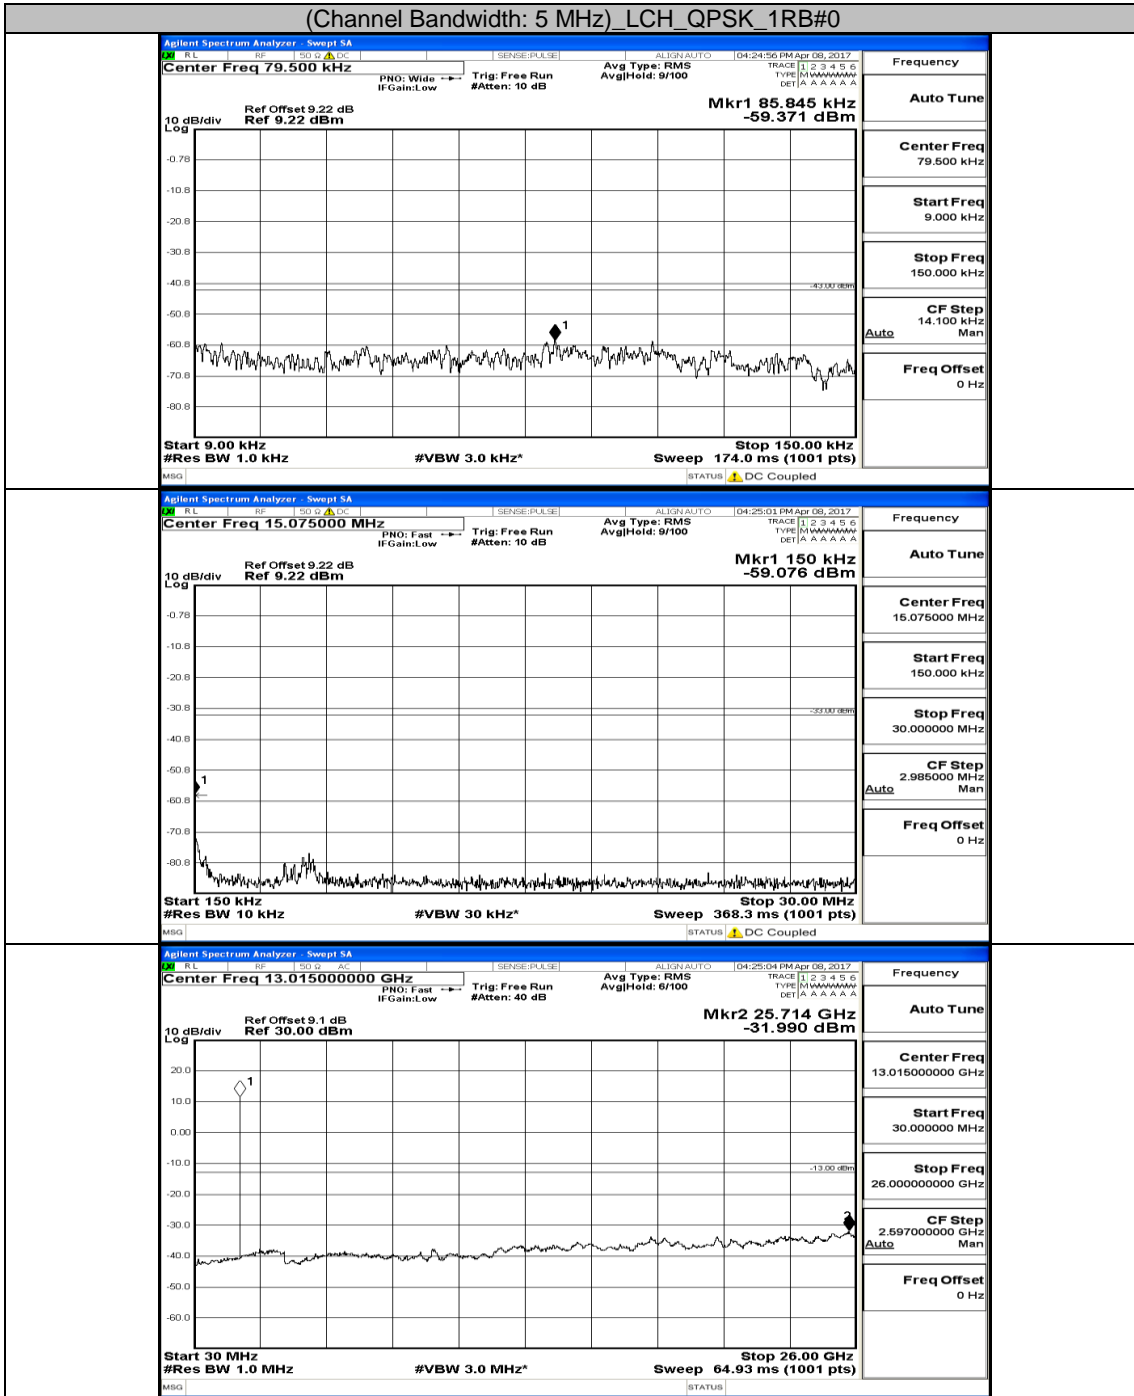

Appendix E: Conducted Spurious Emission LTE Band 2 Test Results

Channel Bandwidth: 1.4 MHz

(Channel Bandwidth: 1.4 MHz)_MCH_QPSK_1RB#0

(Channel Bandwidth: 1.4 MHz) HCH_QPSK_1RB#0

(Channel Bandwidth: 1.4 MHz)_LCH_16QAM_1RB#0

(Channel Bandwidth: 1.4 MHz) MCH_16QAM_1RB#0

(Channel Bandwidth: 1.4 MHz) HCH_16QAM_1RB#0

Channel Bandwidth: 3 MHz

(Channel Bandwidth: 3 MHz) MCH_QPSK_1RB#0

(Channel Bandwidth: 3 MHz) HCH_QPSK_1RB#0

(Channel Bandwidth: 3 MHz) LCH_16QAM_1RB#0

(Channel Bandwidth: 3 MHz)_MCH_16QAM_1RB#0

(Channel Bandwidth: 3 MHz)_HCH_16QAM_1RB#0

Channel Bandwidth: 5 MHz

(Channel Bandwidth: 5 MHz) MCH_QPSK_1RB#0

(Channel Bandwidth: 5 MHz)_HCH_QPSK_1RB#0

(Channel Bandwidth: 5 MHz) LCH_16QAM_1RB#0