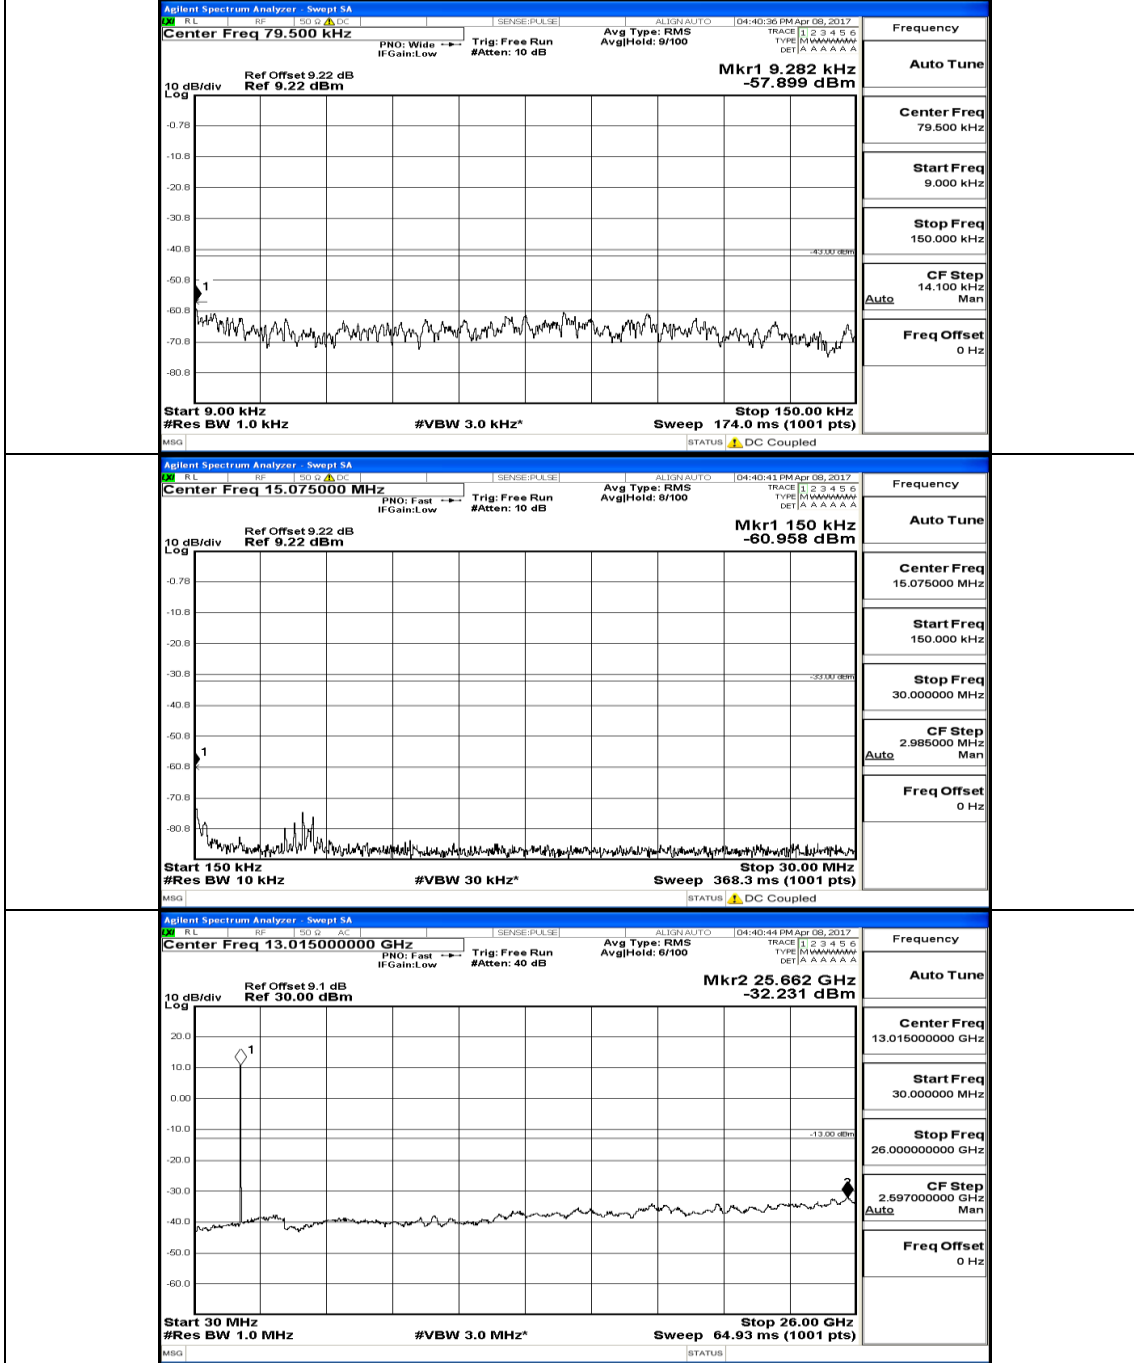

(Channel Bandwidth:15 MHz) LCH_16QAM_1RB#0

(Channel Bandwidth:15 MHz)_MCH_16QAM_1RB#0

(Channel Bandwidth:15 MHz)_HCH_16QAM_1RB#0

Channel Bandwidth: 20 MHz

(Channel Bandwidth:20 MHz)_MCH_QPSK_1RB#0

(Channel Bandwidth:20 MHz) HCH_QPSK_1RB#0