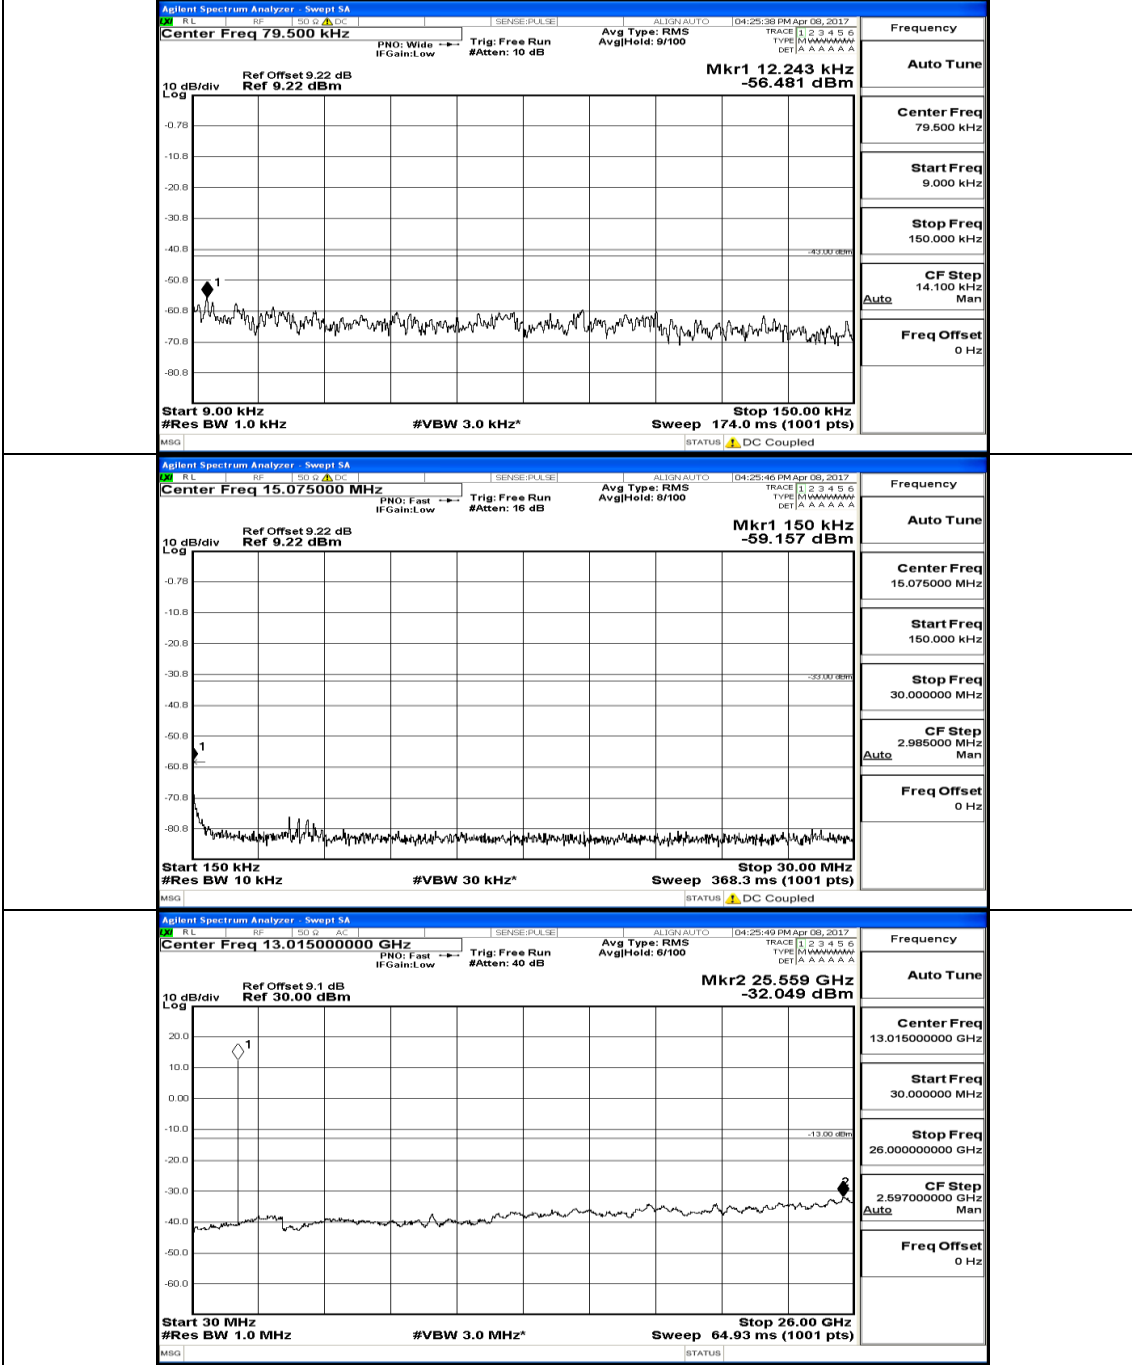

Appendix E: Conducted Spurious Emission LTE Band 2 Test Results

Channel Bandwidth: 1.4 MHz

(Channel Bandwidth: 1.4 MHz)_MCH_QPSK_1RB#0

(Channel Bandwidth: 1.4 MHz) HCH_QPSK_1RB#0

(Channel Bandwidth: 1.4 MHz)_LCH_16QAM_1RB#0

(Channel Bandwidth: 3 MHz)_MCH_16QAM_1RB#0

(Channel Bandwidth: 3 MHz)_HCH_16QAM_1RB#0

Channel Bandwidth: 5 MHz

(Channel Bandwidth: 5 MHz) MCH_QPSK_1RB#0

(Channel Bandwidth: 5 MHz)_HCH_QPSK_1RB#0

(Channel Bandwidth: 5 MHz) LCH_16QAM_1RB#0

(Channel Bandwidth: 5 MHz) MCH_16QAM_1RB#0

(Channel Bandwidth: 5 MHz) HCH_16QAM_1RB#0

Channel Bandwidth: 10 MHz

Channel Bandwidth: 10 MHz_MCH_QPSK_1RB#0

Channel Bandwidth: 10 MHz_HCH_QPSK_1RB#0

Channel Bandwidth: 10 MHz_LCH_16QAM_1RB#0