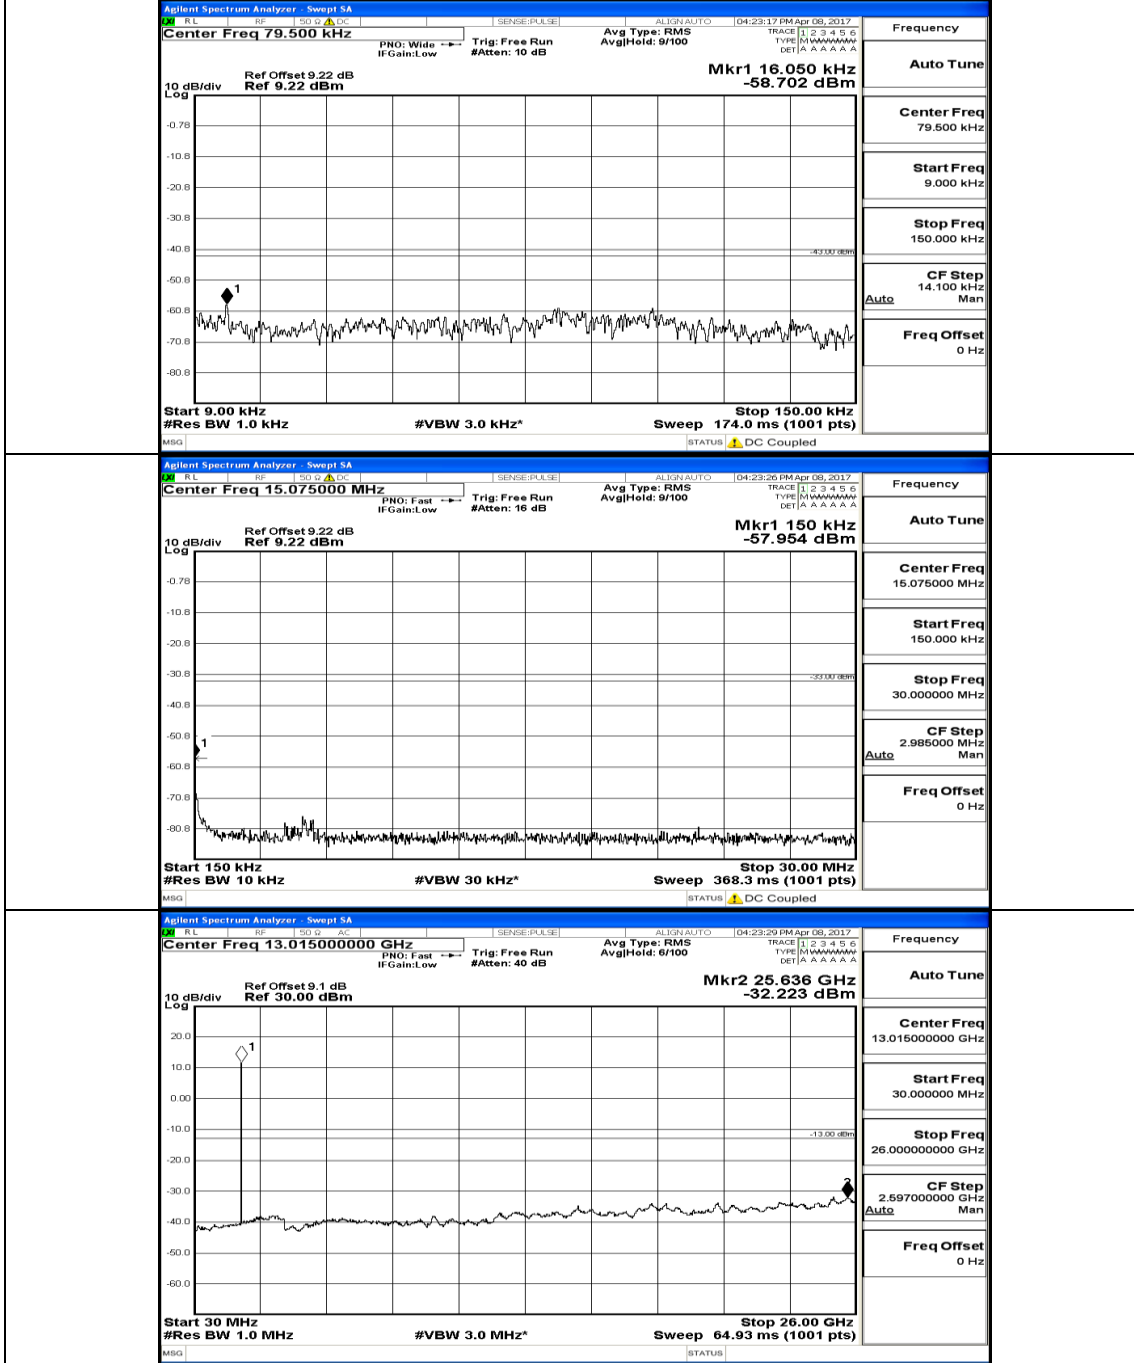

Appendix E: Conducted Spurious Emission LTE Band 2 Test Results

Channel Bandwidth: 1.4 MHz

(Channel Bandwidth: 1.4 MHz)_MCH_QPSK_1RB#0

(Channel Bandwidth: 1.4 MHz) HCH_QPSK_1RB#0

(Channel Bandwidth: 1.4 MHz)_LCH_16QAM_1RB#0

(Channel Bandwidth: 1.4 MHz) MCH_16QAM_1RB#0

(Channel Bandwidth: 1.4 MHz) HCH_16QAM_1RB#0

Channel Bandwidth: 3 MHz

(Channel Bandwidth: 3 MHz) MCH_QPSK_1RB#0

(Channel Bandwidth: 3 MHz) HCH_QPSK_1RB#0

(Channel Bandwidth: 3 MHz) LCH_16QAM_1RB#0

(Channel Bandwidth: 3 MHz)_MCH_16QAM_1RB#0

(Channel Bandwidth: 3 MHz)_HCH_16QAM_1RB#0

Channel Bandwidth: 5 MHz

(Channel Bandwidth: 5 MHz) MCH_QPSK_1RB#0

(Channel Bandwidth: 5 MHz)_HCH_QPSK_1RB#0

(Channel Bandwidth: 5 MHz) LCH_16QAM_1RB#0