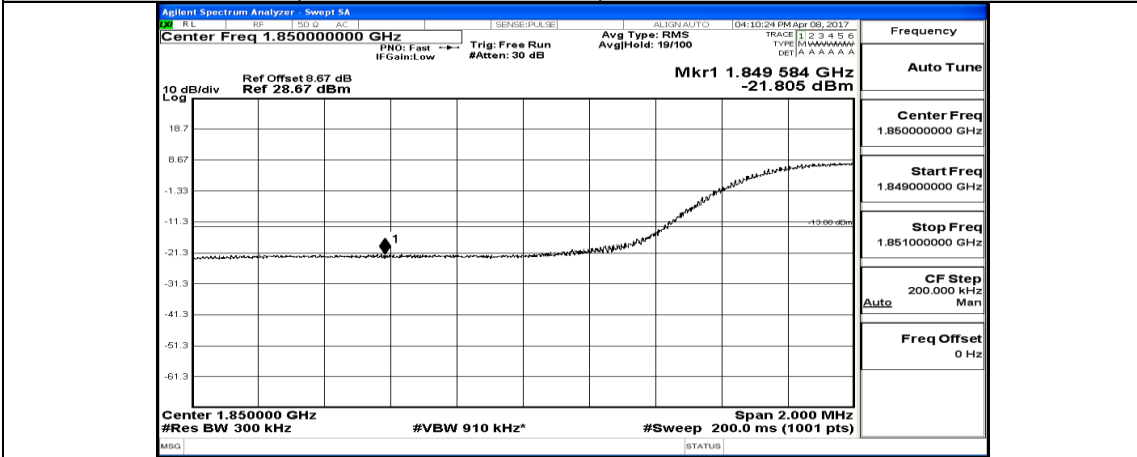

(Channel Bandwidth:15 MHz)_HCH_QPSK_1RB#0