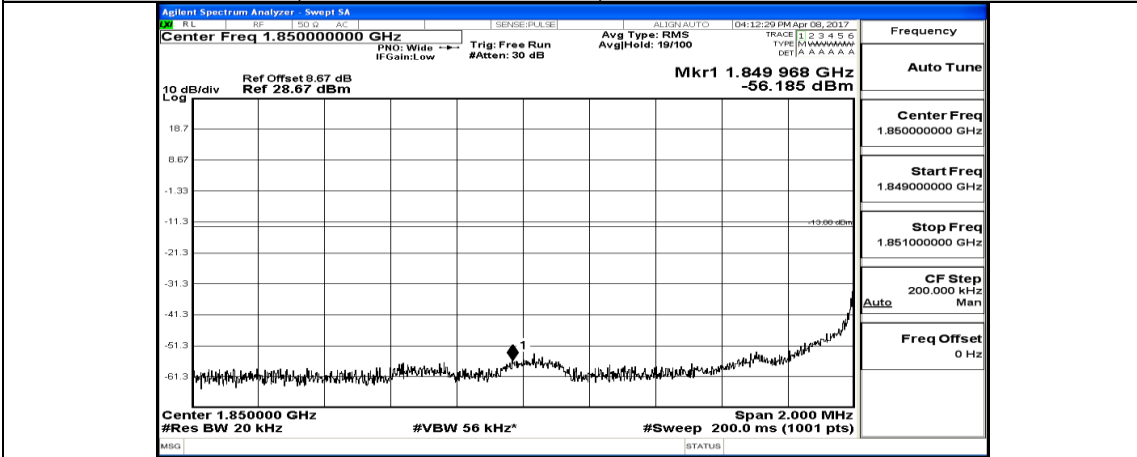

(Channel Bandwidth:20 MHz) LCH_QPSK_50RB#0