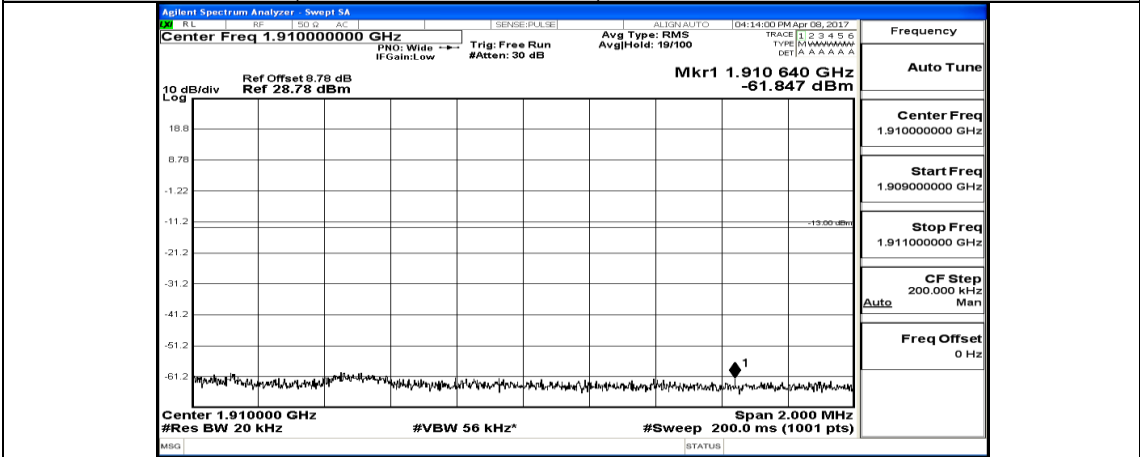

(Channel Bandwidth:20 MHz)_HCH_QPSK_1RB#99