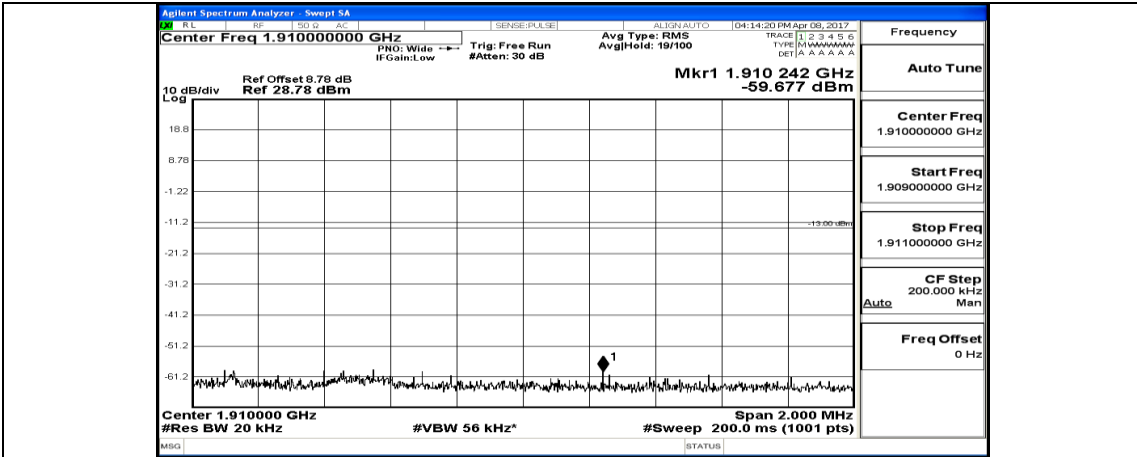

(Channel Bandwidth:20 MHz)_HCH_16QAM_1RB#99