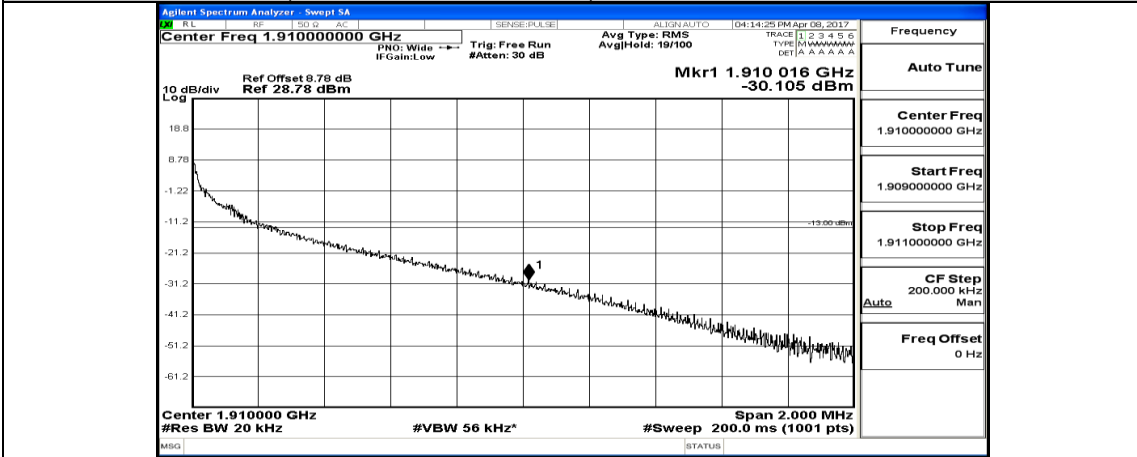

(Channel Bandwidth:20 MHz)_HCH_16QAM_50RB#0