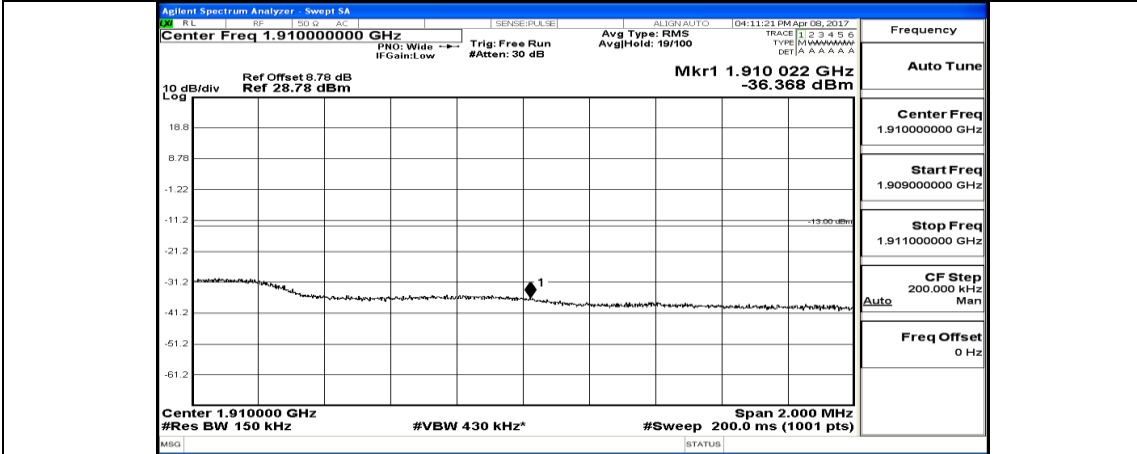

(Channel Bandwidth:15 MHz)_HCH_QPSK_37RB#18