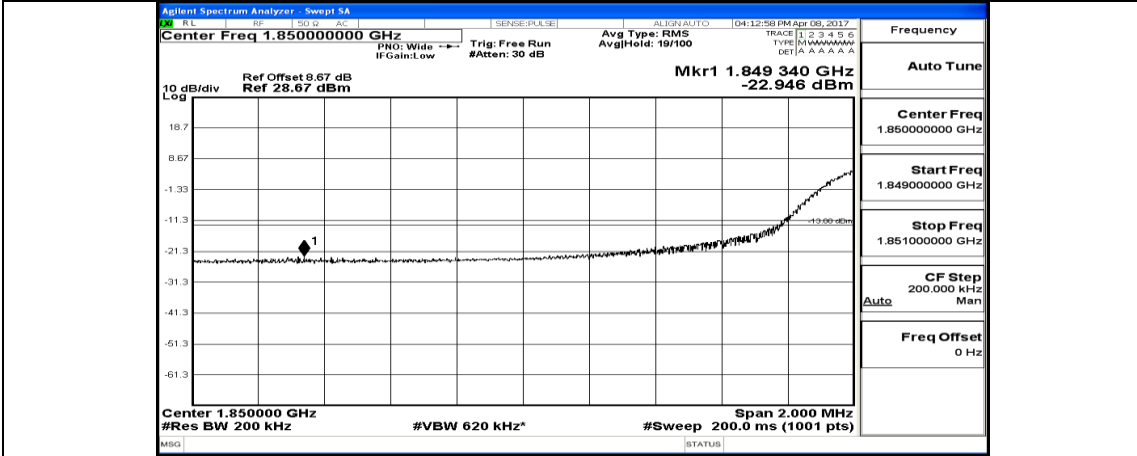

(Channel Bandwidth:20 MHz) LCH_QPSK_50RB#25