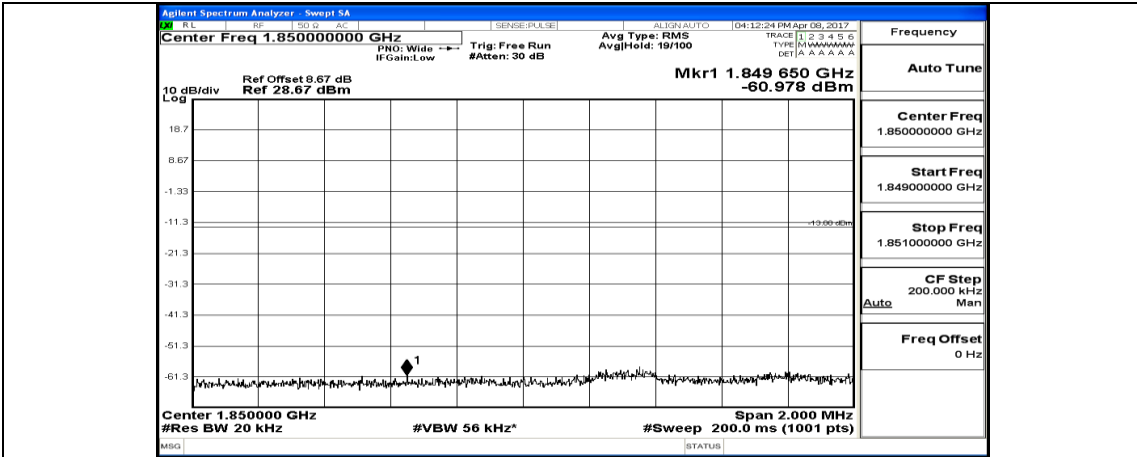

(Channel Bandwidth:15 MHz)_HCH_16QAM_37RB#0

(Channel Bandwidth:15 MHz)_HCH_16QAM_37RB#18

(Channel Bandwidth:15 MHz)_HCH_16QAM_37RB#38

(Channel Bandwidth:15 MHz)_HCH_16QAM_75RB#0

Channel Bandwidth: 20 MHz

(Channel Bandwidth:20 MHz)_LCH_QPSK_1RB#49