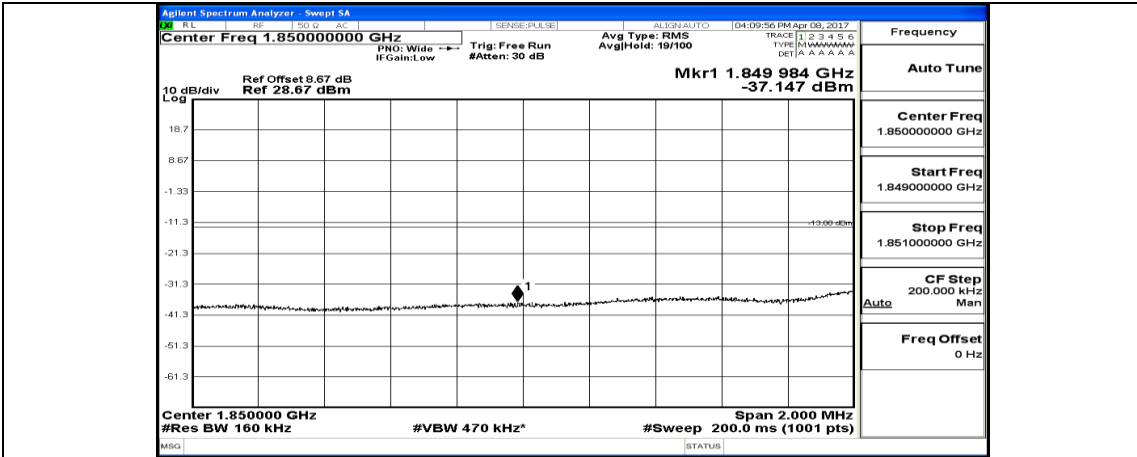

(Channel Bandwidth:15 MHz) LCH_QPSK_75RB#0