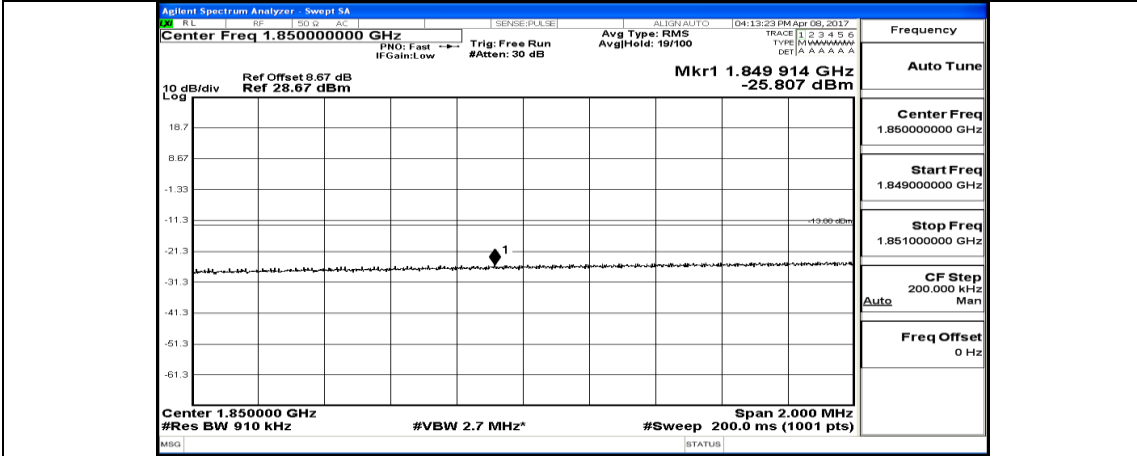

(Channel Bandwidth:20 MHz)_LCH_16QAM_50RB#50