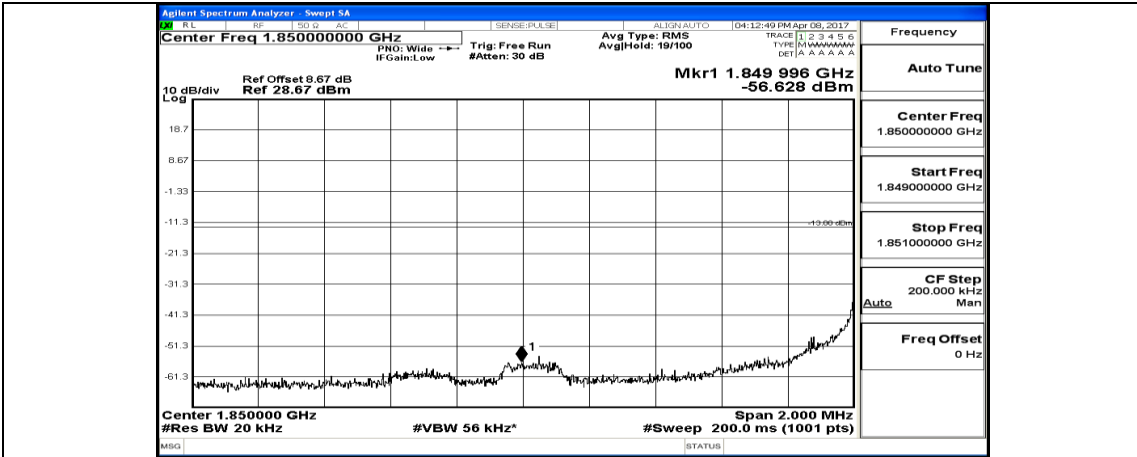

(Channel Bandwidth:20 MHz)_HCH_QPSK_50RB#50

(Channel Bandwidth:20 MHz)_HCH_QPSK_100RB#0

(Channel Bandwidth:20 MHz)_LCH_16QAM_1RB#0

(Channel Bandwidth:20 MHz)_LCH_16QAM_1RB#49

(Channel Bandwidth:20 MHz)_LCH_16QAM_1RB#99