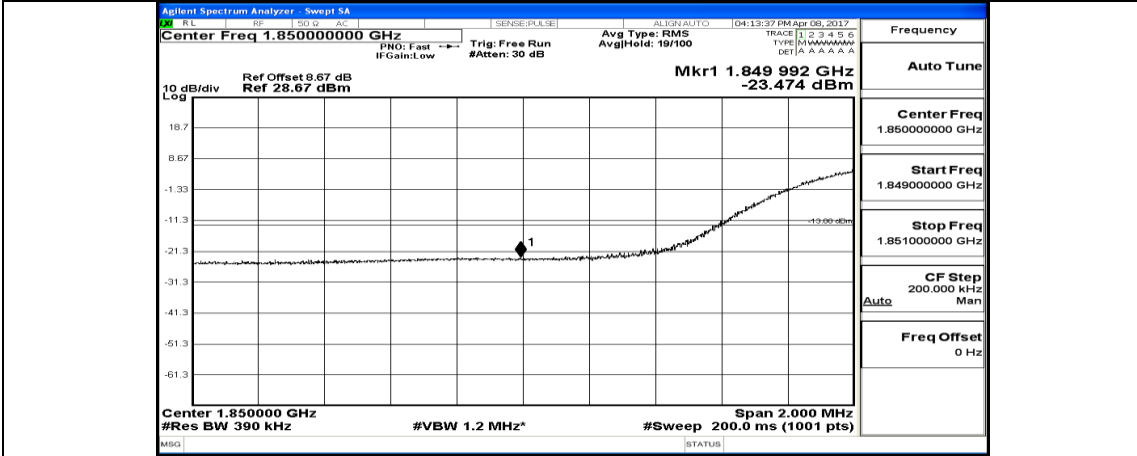

(Channel Bandwidth:20 MHz) LCH_QPSK_1RB#99

(Channel Bandwidth:20 MHz) LCH_QPSK_50RB#0

(Channel Bandwidth:20 MHz) LCH_QPSK_50RB#25

(Channel Bandwidth:20 MHz)_LCH_QPSK_50RB#0

(Channel Bandwidth:20 MHz)_LCH_QPSK_100RB#0