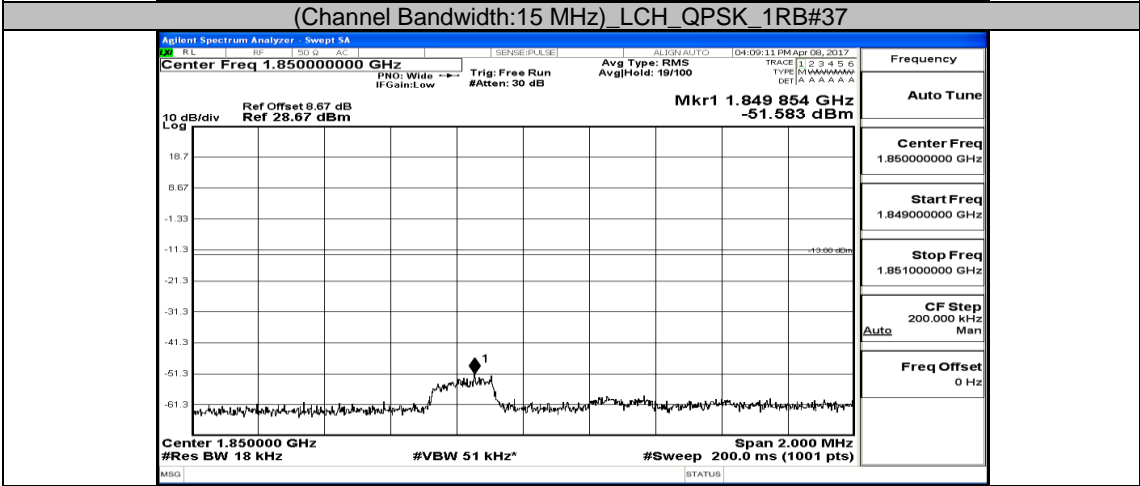

Channel Bandwidth: 10 MHz_HCH_16QAM_25RB#12

Channel Bandwidth: 10 MHz_HCH_16QAM_25RB#25

Channel Bandwidth: 10 MHz_HCH_16QAM_50RB#0

Channel Bandwidth: 15 MHz

(Channel Bandwidth:15 MHz) LCH_QPSK_1RB#74

(Channel Bandwidth:15 MHz) LCH_QPSK_37RB#0