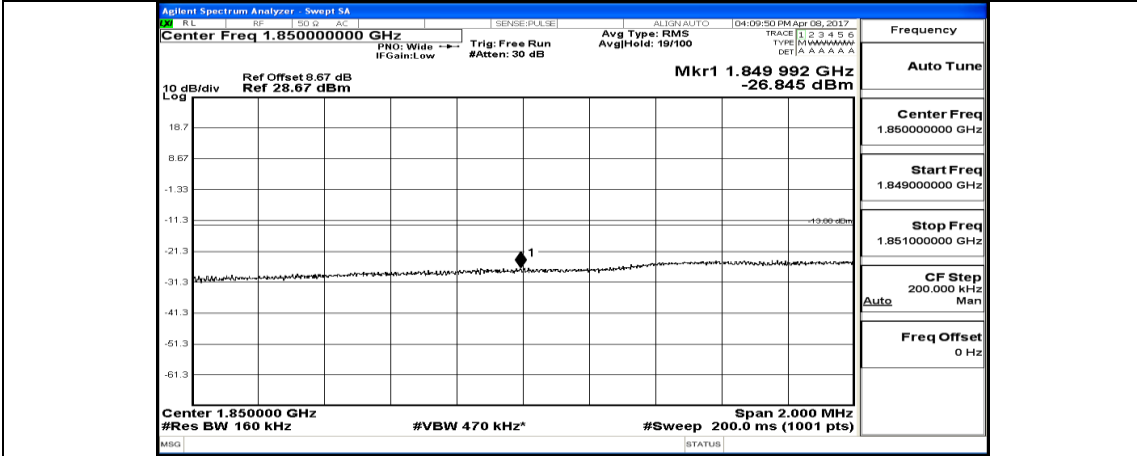

(Channel Bandwidth:15 MHz) LCH_QPSK_37RB#38