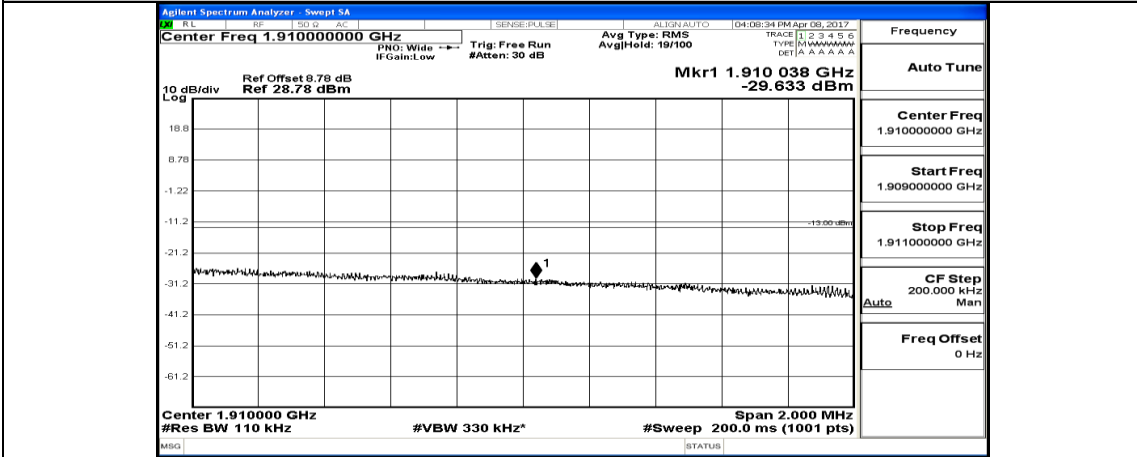

Channel Bandwidth: 10 MHz_LCH_16QAM_25RB#0

Channel Bandwidth: 10 MHz_LCH_16QAM_25RB#12

Channel Bandwidth: 10 MHz_HCH_16QAM_1RB#24

Channel Bandwidth: 10 MHz_HCH_16QAM_1RB#49

Channel Bandwidth: 10 MHz_HCH_16QAM_25RB#0

Channel Bandwidth: 10 MHz_HCH_16QAM_25RB#12

Channel Bandwidth: 10 MHz_HCH_16QAM_25RB#25

Channel Bandwidth: 10 MHz_HCH_16QAM_50RB#0

Channel Bandwidth: 15 MHz

(Channel Bandwidth:15 MHz) LCH_QPSK_1RB#74

(Channel Bandwidth:15 MHz) LCH_QPSK_37RB#0