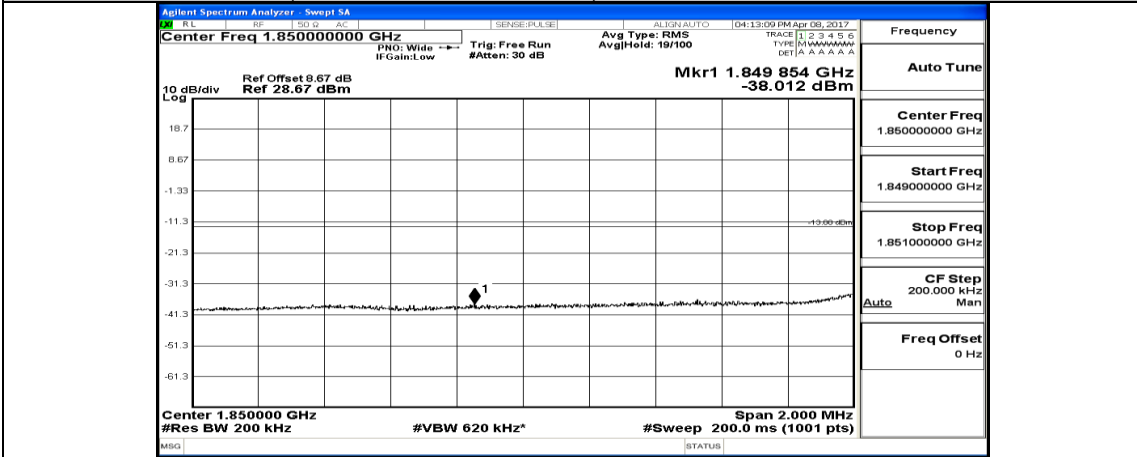

(Channel Bandwidth:20 MHz) LCH_QPSK_1RB#99

(Channel Bandwidth:20 MHz) LCH_QPSK_50RB#0

(Channel Bandwidth:20 MHz) LCH_QPSK_50RB#25

(Channel Bandwidth:20 MHz)_LCH_QPSK_50RB#0

(Channel Bandwidth:20 MHz)_LCH_QPSK_100RB#0