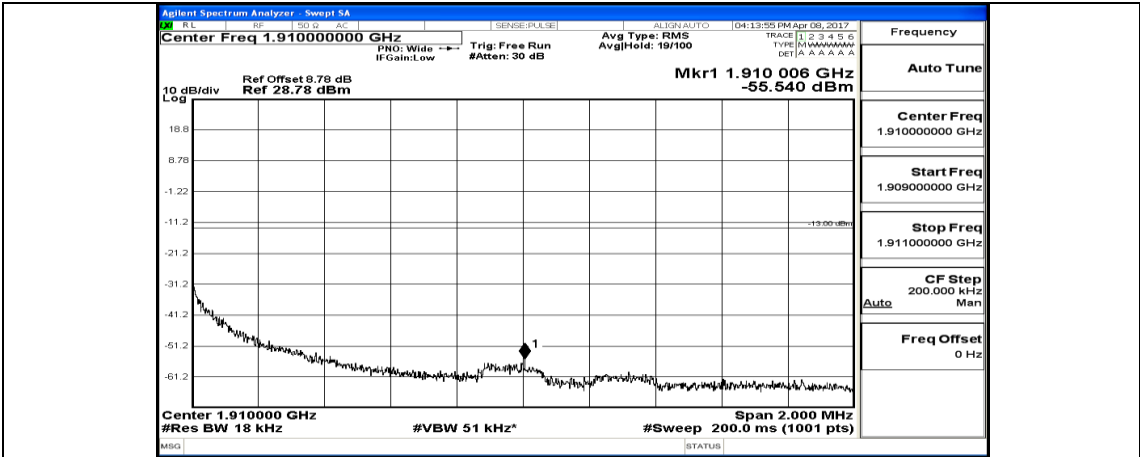

(Channel Bandwidth:20 MHz)_HCH_QPSK_1RB#49