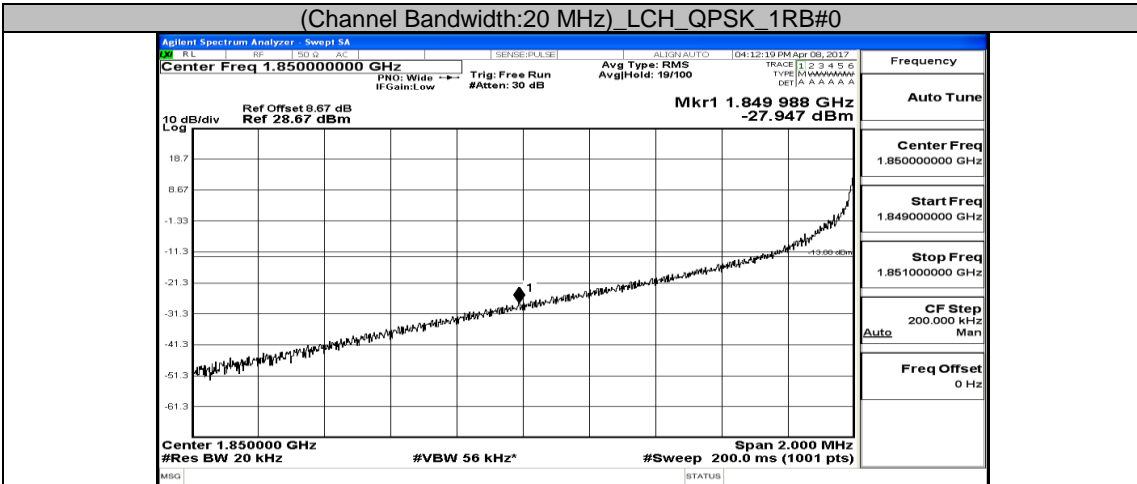

(Channel Bandwidth:15 MHz)_HCH_16QAM_37RB#0

(Channel Bandwidth:15 MHz)_HCH_16QAM_37RB#18

(Channel Bandwidth:15 MHz)_HCH_16QAM_37RB#38

(Channel Bandwidth:15 MHz)_HCH_16QAM_75RB#0

Channel Bandwidth: 20 MHz

(Channel Bandwidth:20 MHz)_LCH_QPSK_1RB#49