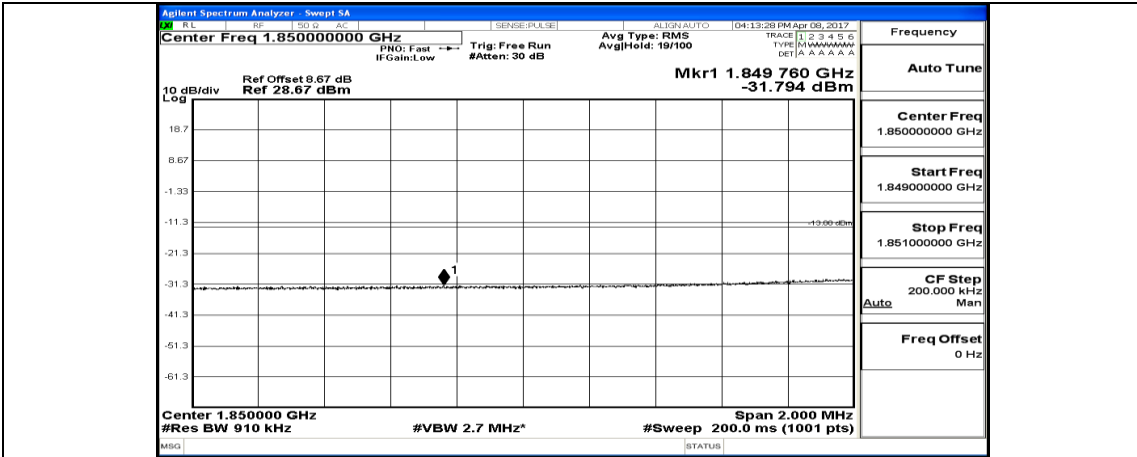

(Channel Bandwidth:20 MHz)_LCH_16QAM_100RB#0