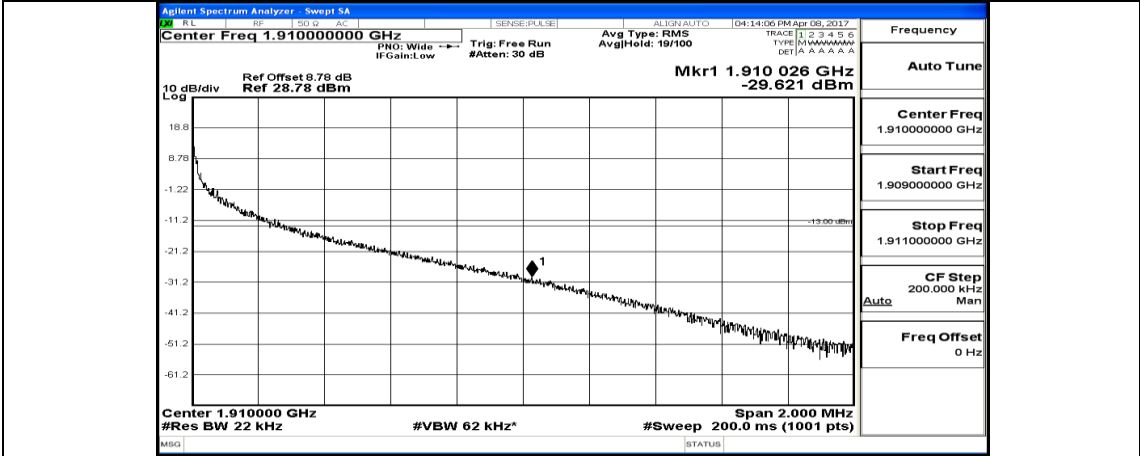

(Channel Bandwidth:20 MHz)_HCH_QPSK_50RB#0