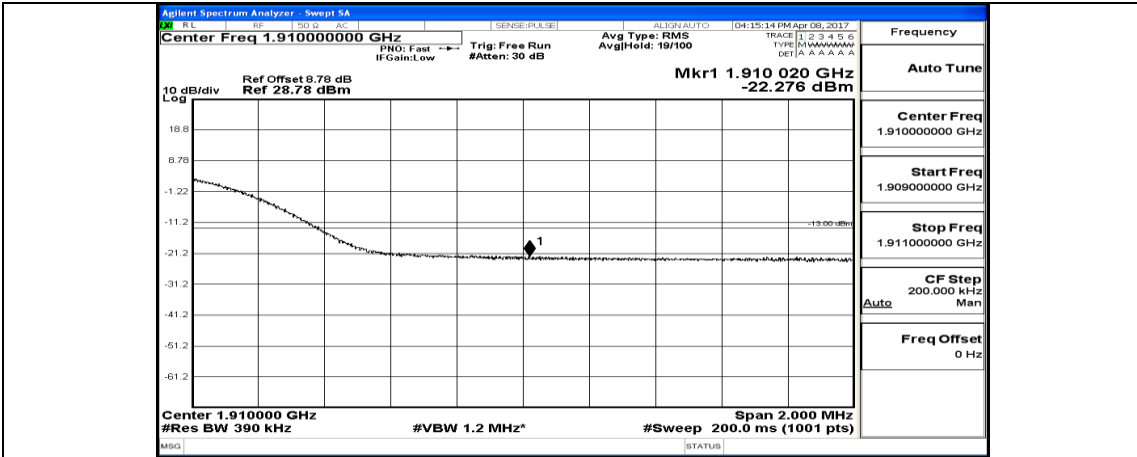

(Channel Bandwidth:20 MHz)_LCH_16QAM_1RB#0