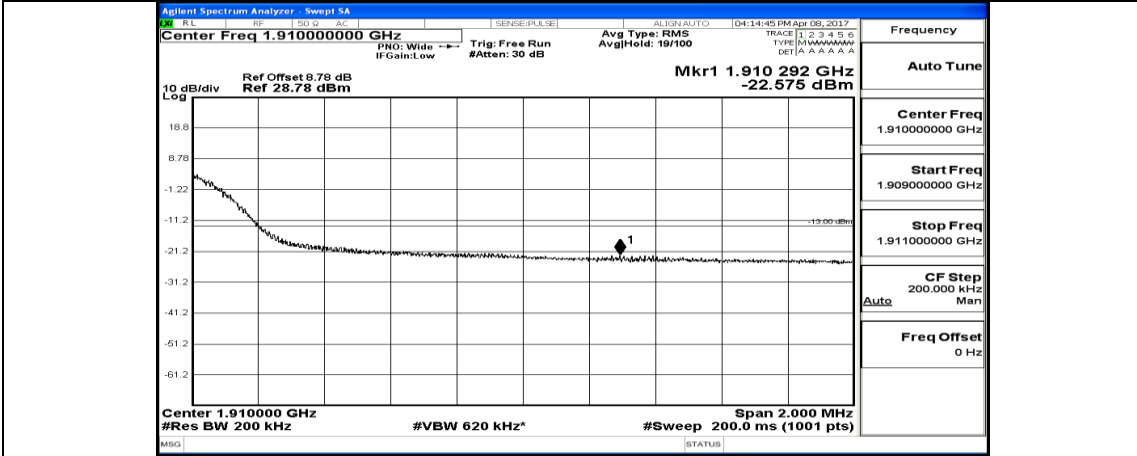

(Channel Bandwidth:20 MHz)_HCH_QPSK_100RB#0