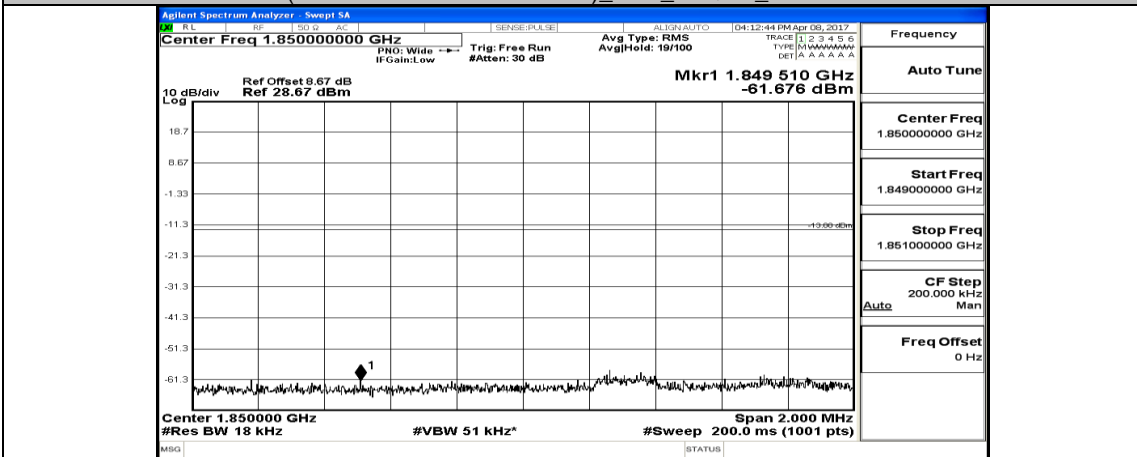

(Channel Bandwidth:20 MHz)_HCH_QPSK_50RB#50

(Channel Bandwidth:20 MHz)_HCH_QPSK_100RB#0

(Channel Bandwidth:20 MHz)_LCH_16QAM_1RB#0

(Channel Bandwidth:20 MHz)_LCH_16QAM_1RB#49

(Channel Bandwidth:20 MHz)_LCH_16QAM_1RB#99