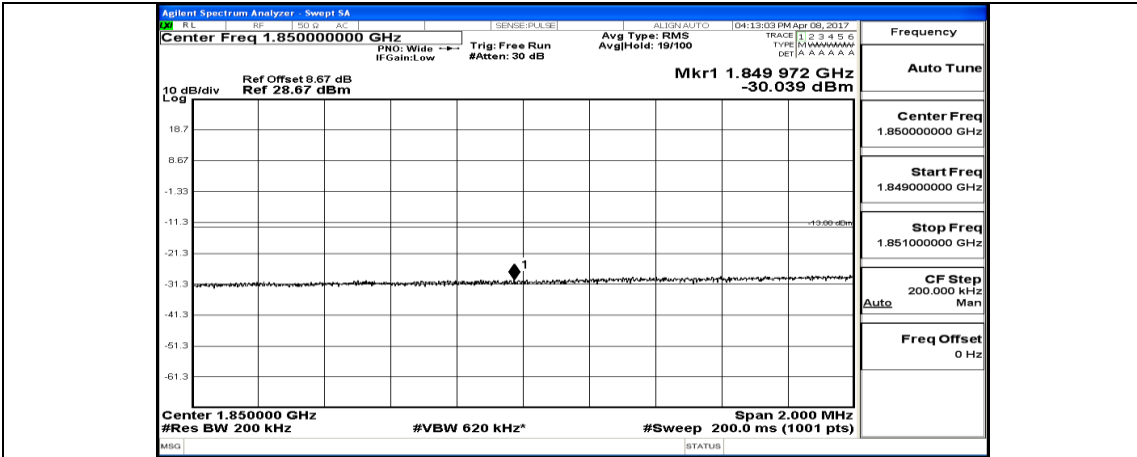

(Channel Bandwidth:20 MHz)_LCH_QPSK_50RB#0