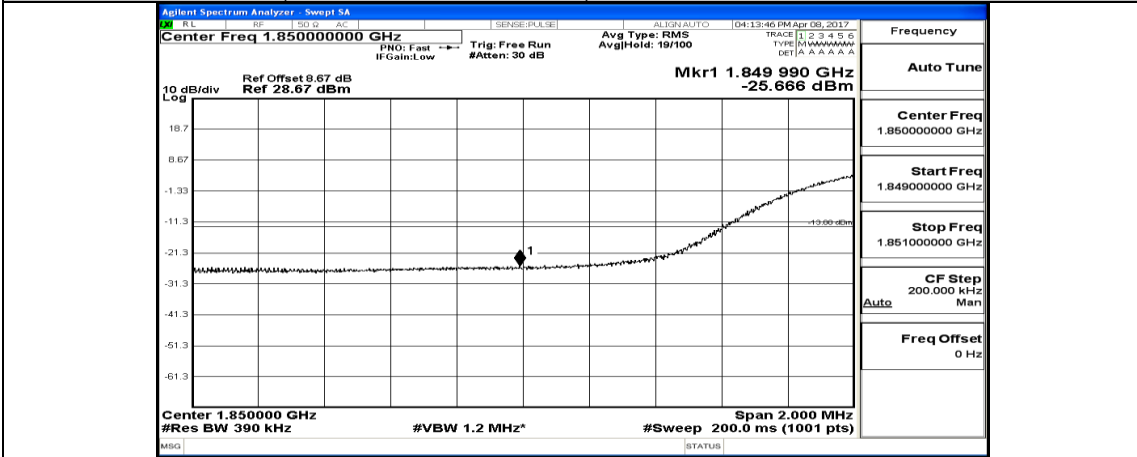

(Channel Bandwidth:20 MHz)_LCH_16QAM_50RB#0

(Channel Bandwidth:20 MHz)_LCH_16QAM_50RB#25

(Channel Bandwidth:20 MHz)_LCH_16QAM_50RB#50

(Channel Bandwidth:20 MHz)_LCH_16QAM_100RB#0

(Channel Bandwidth:20 MHz)_HCH_16QAM_1RB#0