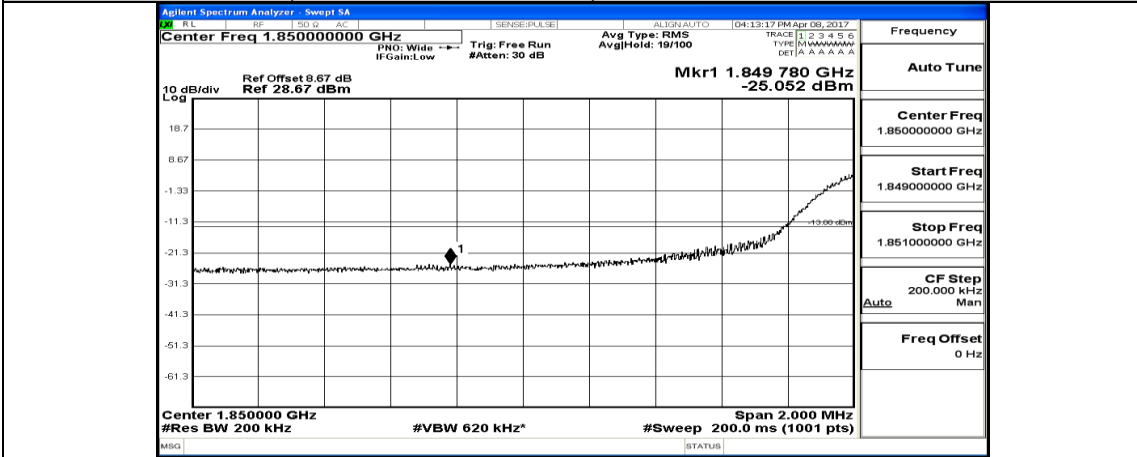

(Channel Bandwidth:20 MHz)_LCH_16QAM_50RB#25