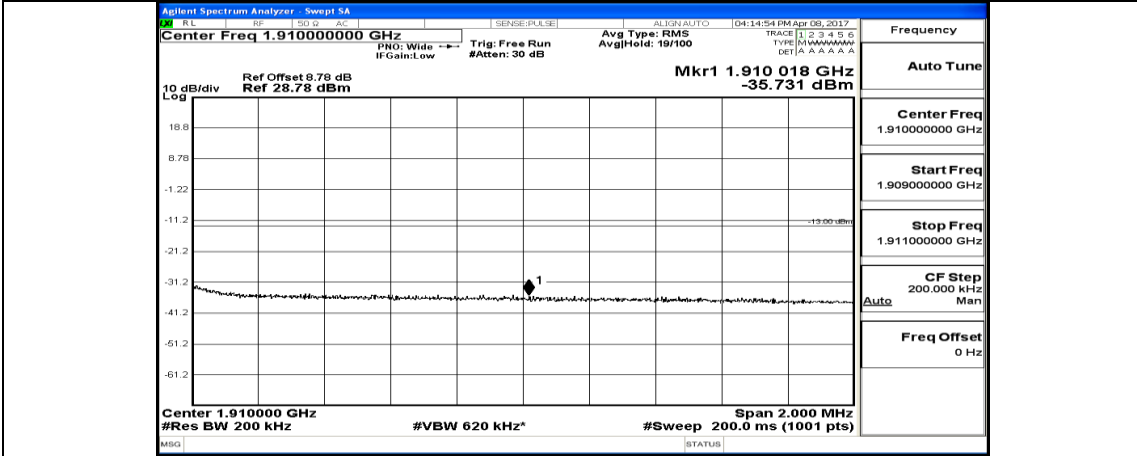

(Channel Bandwidth:20 MHz)_HCH_16QAM_50RB#25