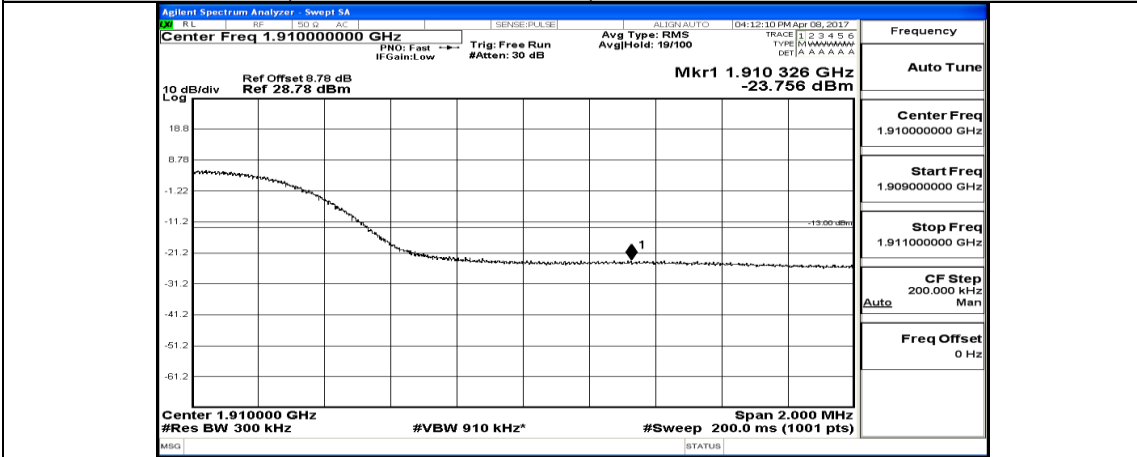

(Channel Bandwidth:15 MHz)_HCH_16QAM_37RB#0

(Channel Bandwidth:15 MHz)_HCH_16QAM_37RB#18

(Channel Bandwidth:15 MHz)_HCH_16QAM_37RB#38

(Channel Bandwidth:15 MHz)_HCH_16QAM_75RB#0

Channel Bandwidth: 20 MHz

(Channel Bandwidth:20 MHz)_LCH_QPSK_1RB#49