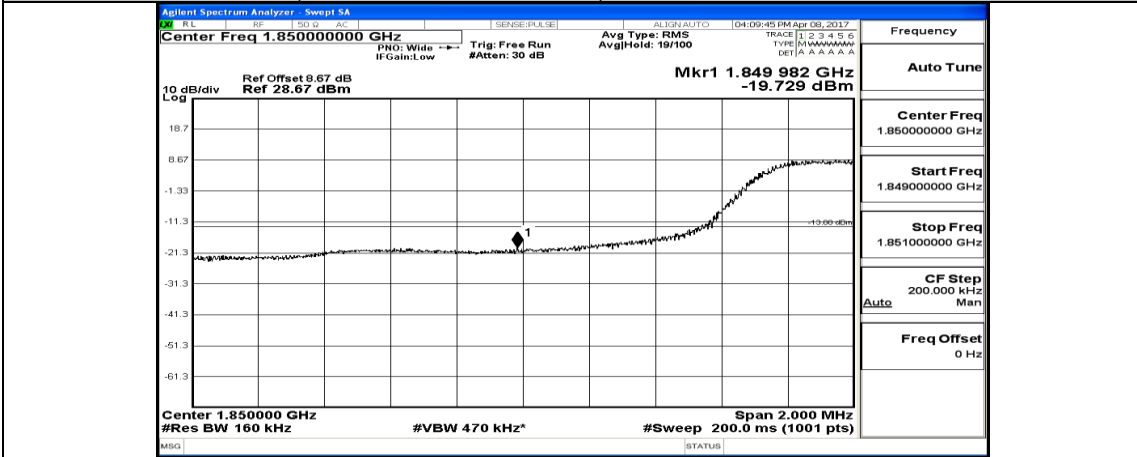

Channel Bandwidth: 10 MHz_HCH_16QAM_25RB#12

Channel Bandwidth: 10 MHz_HCH_16QAM_25RB#25

Channel Bandwidth: 10 MHz_HCH_16QAM_50RB#0

Channel Bandwidth: 15 MHz

(Channel Bandwidth:15 MHz) LCH_QPSK_1RB#74

(Channel Bandwidth:15 MHz) LCH_QPSK_37RB#0