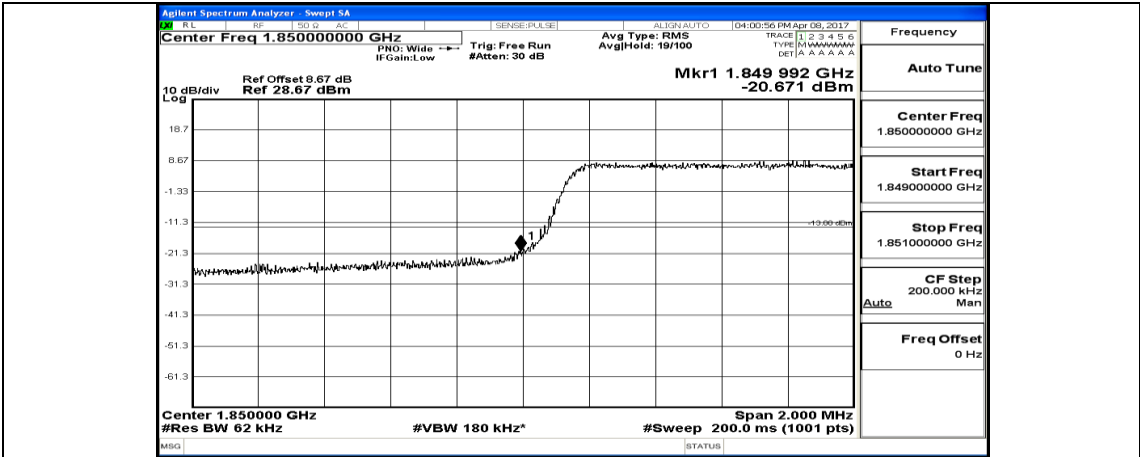

(Channel Bandwidth: 3 MHz) LCH_16QAM_1RB#14

(Channel Bandwidth: 3 MHz) LCH_16QAM_8RB#0

(Channel Bandwidth: 3 MHz)_LCH_16QAM_8RB#4

(Channel Bandwidth: 3 MHz)_LCH_16QAM_8RB#7

(Channel Bandwidth: 3 MHz)_LCH_16QAM_15RB#0