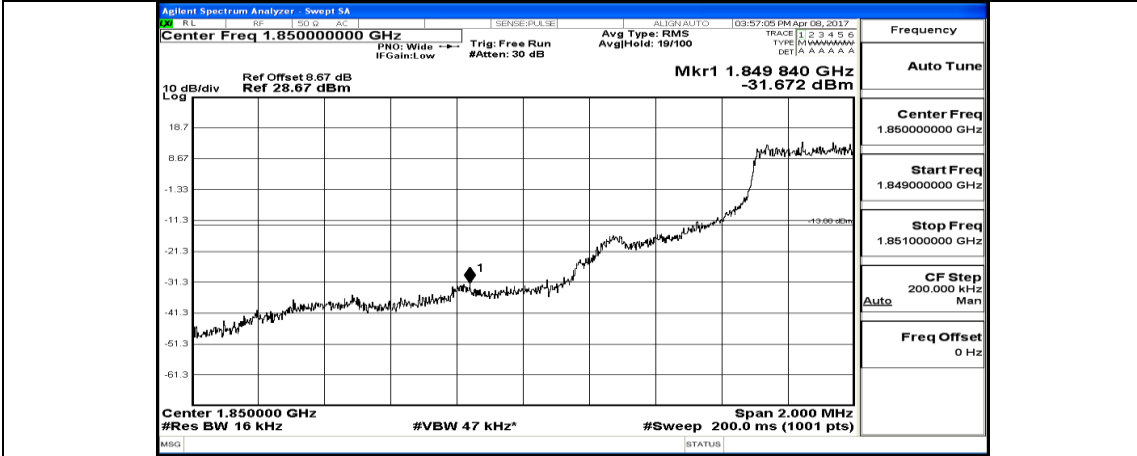

Appendix D: Band Edge LTE Band 2 Test Results

Channel Bandwidth: 1.4 MHz

(Channel Bandwidth: 1.4 MHz)_LCH_QPSK_3RB#2

(Channel Bandwidth: 1.4 MHz)_LCH_QPSK_3RB#3

(Channel Bandwidth: 1.4 MHz)_LCH_QPSK_6RB#0