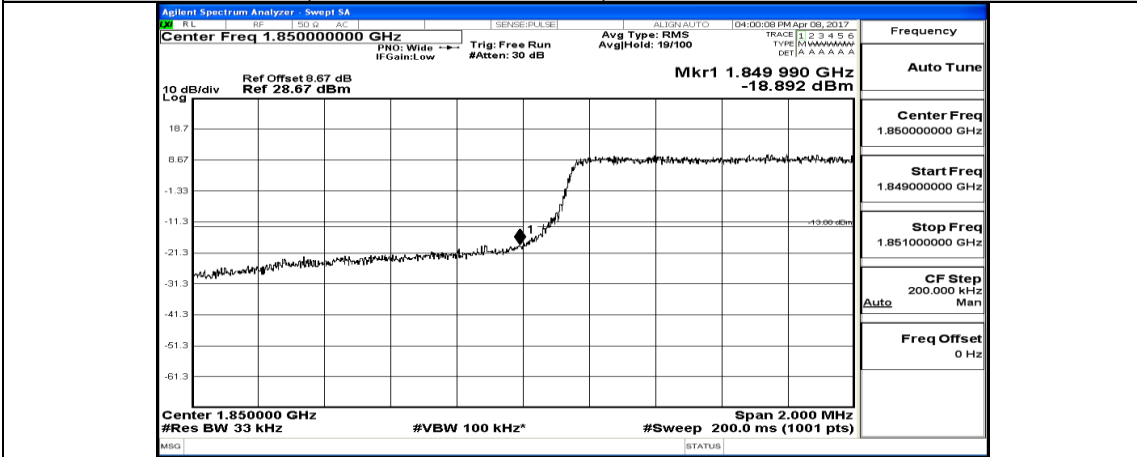

(Channel Bandwidth: 1.4 MHz)_HCH_16QAM_6RB#0

Channel Bandwidth: 3 MHz

(Channel Bandwidth: 3 MHz) LCH_QPSK_1RB#14

(Channel Bandwidth: 3 MHz)_LCH_QPSK_8RB#0

(Channel Bandwidth: 3 MHz)_LCH_QPSK_8RB#4

(Channel Bandwidth: 3 MHz)_LCH_QPSK_8RB#7