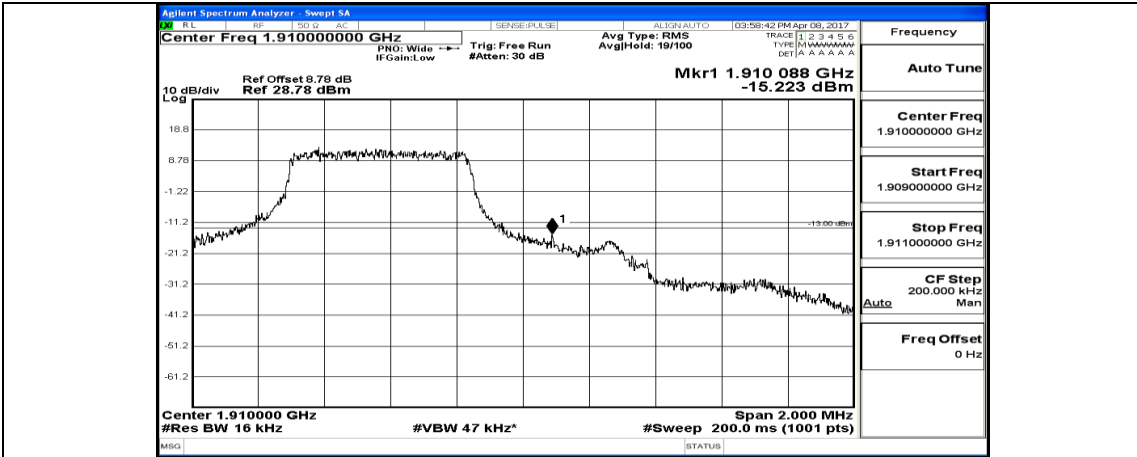

Appendix D: Band Edge LTE Band 2 Test Results

Channel Bandwidth: 1.4 MHz

(Channel Bandwidth: 1.4 MHz)_LCH_QPSK_3RB#2

(Channel Bandwidth: 1.4 MHz)_LCH_QPSK_3RB#3

(Channel Bandwidth: 1.4 MHz)_LCH_QPSK_6RB#0

(Channel Bandwidth: 1.4 MHz)_HCH_QPSK_1RB#0

(Channel Bandwidth: 1.4 MHz)_HCH_QPSK_1RB#3

(Channel Bandwidth: 1.4 MHz)_HCH_QPSK_1RB#5

(Channel Bandwidth: 1.4 MHz)_HCH_QPSK_3RB#0

(Channel Bandwidth: 1.4 MHz)_HCH_QPSK_3RB#2

(Channel Bandwidth: 1.4 MHz)_HCH_QPSK_3RB#3

(Channel Bandwidth: 1.4 MHz) HCH_QPSK_6RB#0

(Channel Bandwidth: 1.4 MHz) LCH_16QAM_1RB#0

(Channel Bandwidth: 1.4 MHz) LCH_16QAM_1RB#3

(Channel Bandwidth: 1.4 MHz)_LCH_16QAM_1RB#5