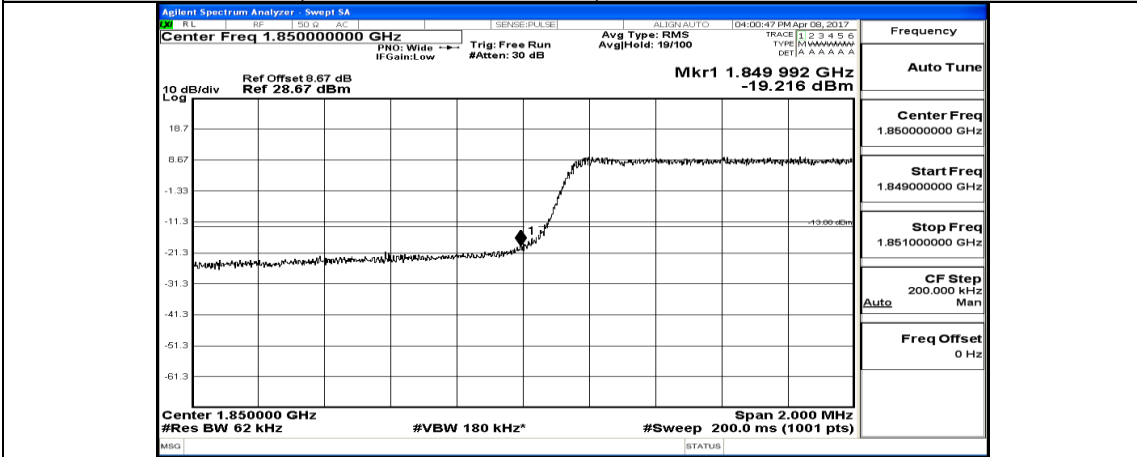

(Channel Bandwidth: 3 MHz) LCH_QPSK_15RB#0