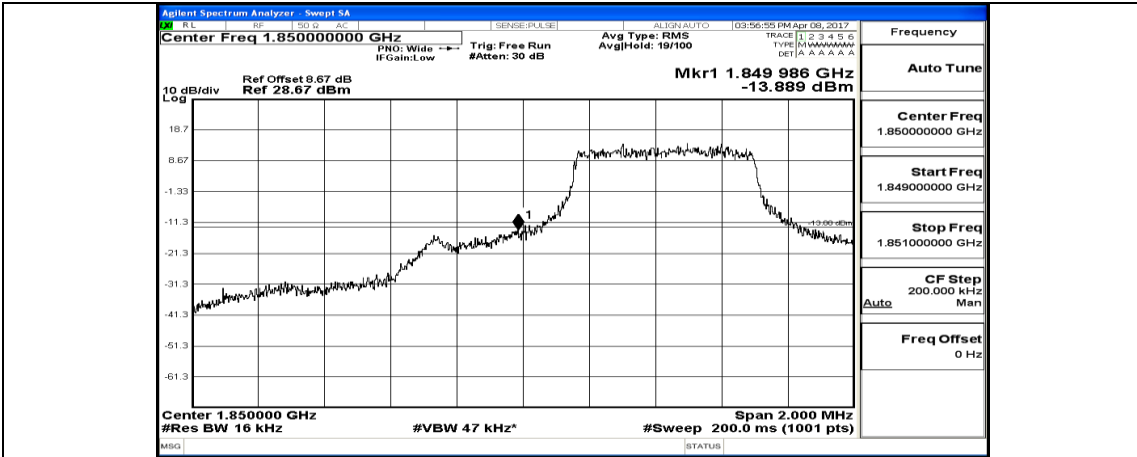

Appendix D: Band Edge LTE Band 2 Test Results

Channel Bandwidth: 1.4 MHz

(Channel Bandwidth: 1.4 MHz)_LCH_QPSK_3RB#2

(Channel Bandwidth: 1.4 MHz)_LCH_QPSK_3RB#3

(Channel Bandwidth: 1.4 MHz)_LCH_QPSK_6RB#0

(Channel Bandwidth: 1.4 MHz)_HCH_QPSK_1RB#0

(Channel Bandwidth: 1.4 MHz)_HCH_QPSK_1RB#3

(Channel Bandwidth: 1.4 MHz)_HCH_QPSK_1RB#5

(Channel Bandwidth: 1.4 MHz)_HCH_QPSK_3RB#0

(Channel Bandwidth: 1.4 MHz)_HCH_QPSK_3RB#2