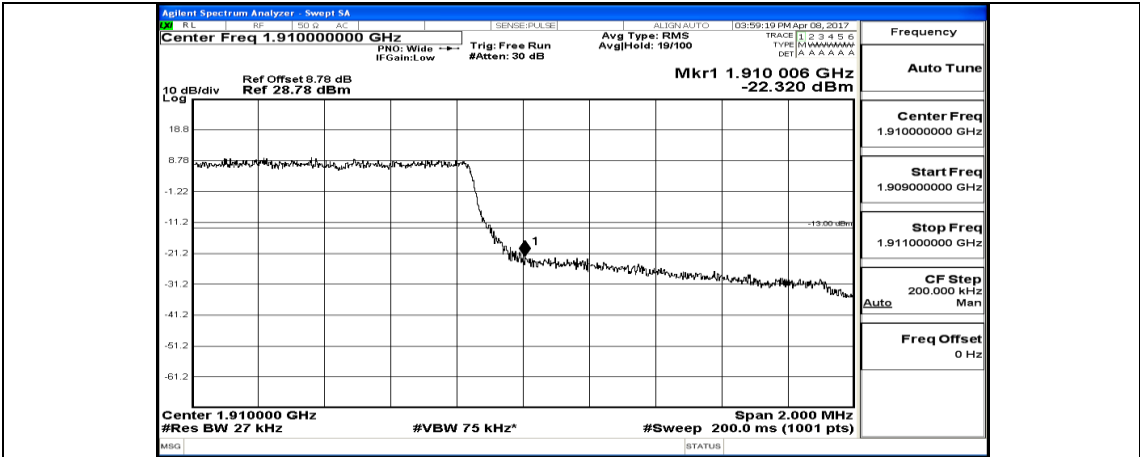

(Channel Bandwidth: 1.4 MHz)_HCH_16QAM_6RB#0

Channel Bandwidth: 3 MHz