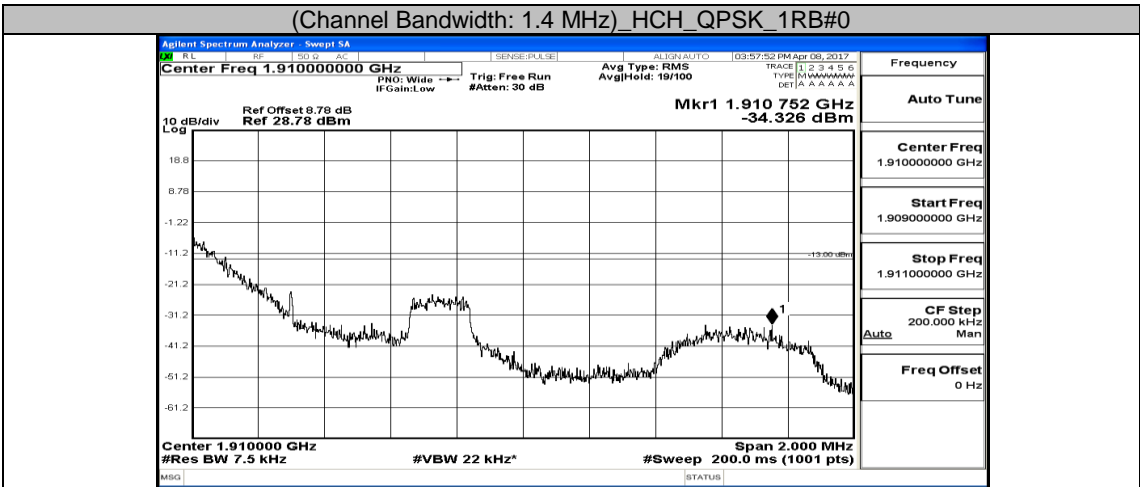

Appendix D: Band Edge LTE Band 2 Test Results

Channel Bandwidth: 1.4 MHz

(Channel Bandwidth: 1.4 MHz)_LCH_QPSK_3RB#2

(Channel Bandwidth: 1.4 MHz)_LCH_QPSK_3RB#3

(Channel Bandwidth: 1.4 MHz)_LCH_QPSK_6RB#0

(Channel Bandwidth: 1.4 MHz)_HCH_QPSK_1RB#0

(Channel Bandwidth: 1.4 MHz)_HCH_QPSK_1RB#3

(Channel Bandwidth: 1.4 MHz)_HCH_QPSK_1RB#5

(Channel Bandwidth: 1.4 MHz)_HCH_QPSK_3RB#0

(Channel Bandwidth: 1.4 MHz)_HCH_QPSK_3RB#2