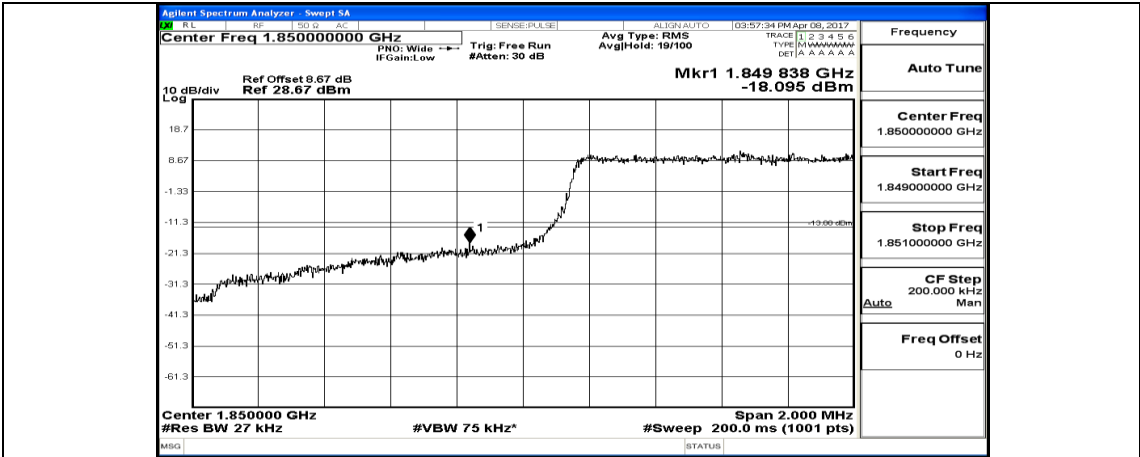

Appendix D: Band Edge LTE Band 2 Test Results

Channel Bandwidth: 1.4 MHz

(Channel Bandwidth: 1.4 MHz)_LCH_QPSK_3RB#2

(Channel Bandwidth: 1.4 MHz)_LCH_QPSK_3RB#3

(Channel Bandwidth: 1.4 MHz)_LCH_QPSK_6RB#0