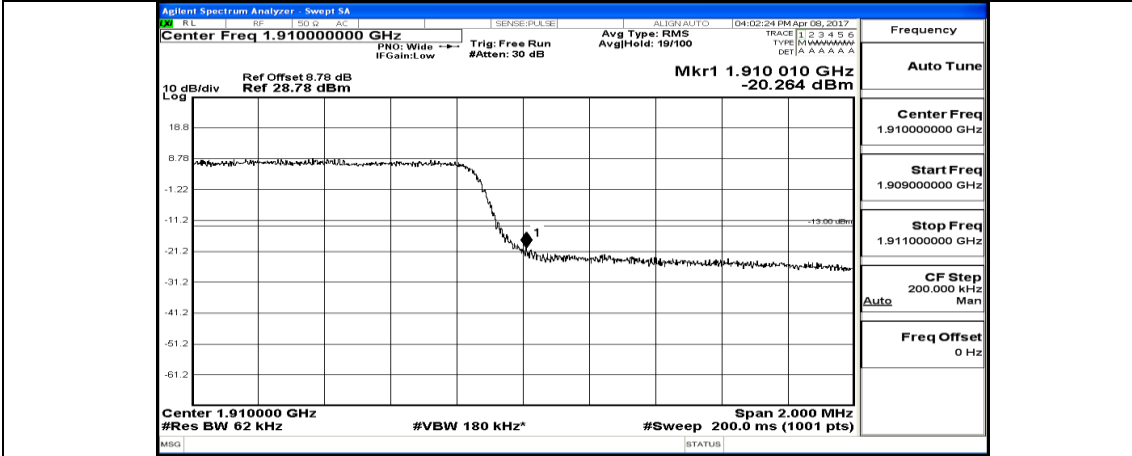

(Channel Bandwidth: 3 MHz)_HCH_QPSK_15RB#0