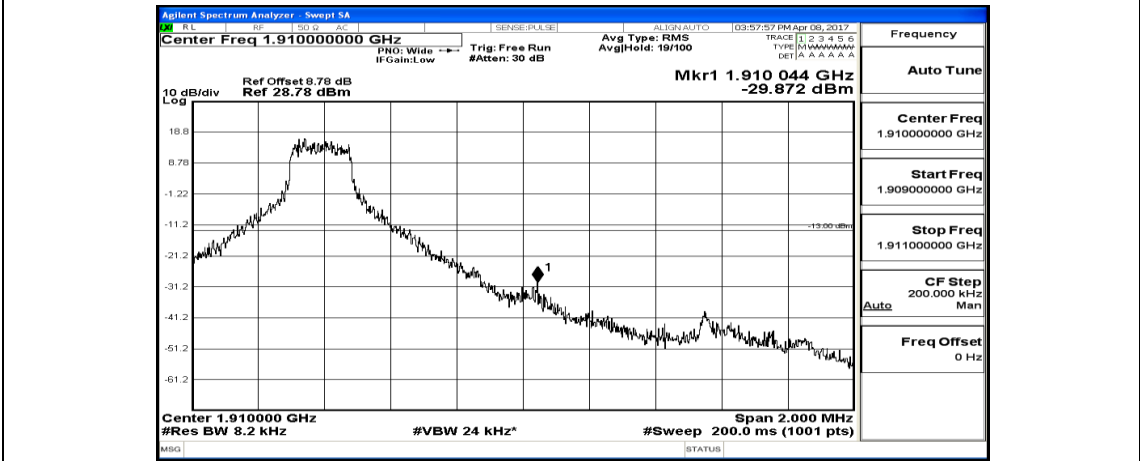

(Channel Bandwidth: 1.4 MHz)_HCH_QPSK_1RB#3