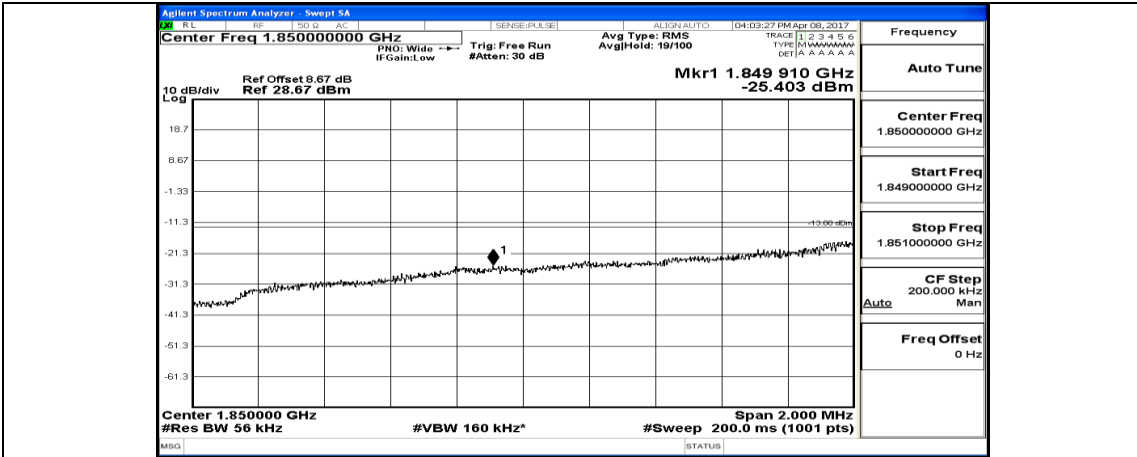

(Channel Bandwidth: 5 MHz)_LCH_QPSK_12RB#6