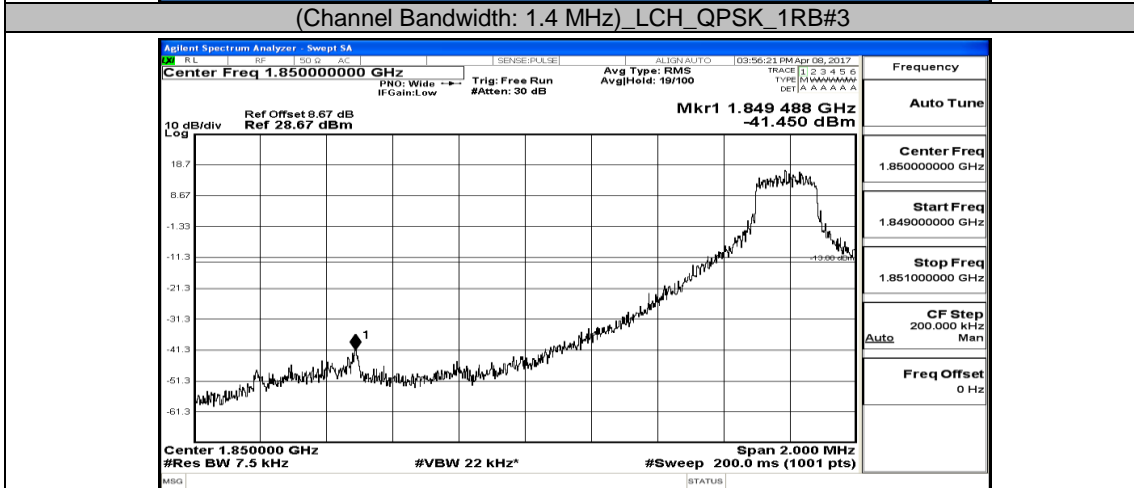

Appendix D: Band Edge LTE Band 2 Test Results

Channel Bandwidth: 1.4 MHz

(Channel Bandwidth: 1.4 MHz)_LCH_QPSK_3RB#2

(Channel Bandwidth: 1.4 MHz)_LCH_QPSK_3RB#3

(Channel Bandwidth: 1.4 MHz)_LCH_QPSK_6RB#0