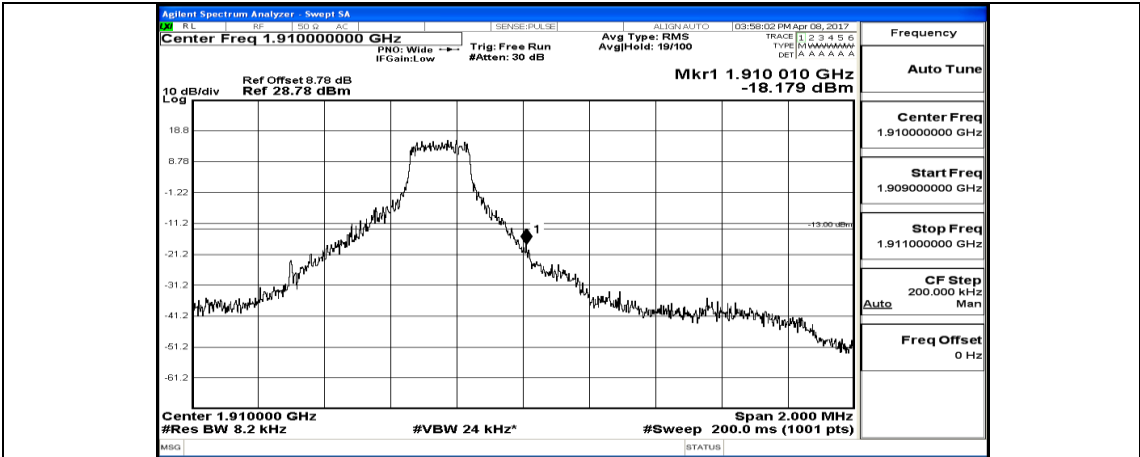

(Channel Bandwidth: 1.4 MHz)_HCH_QPSK_1RB#5