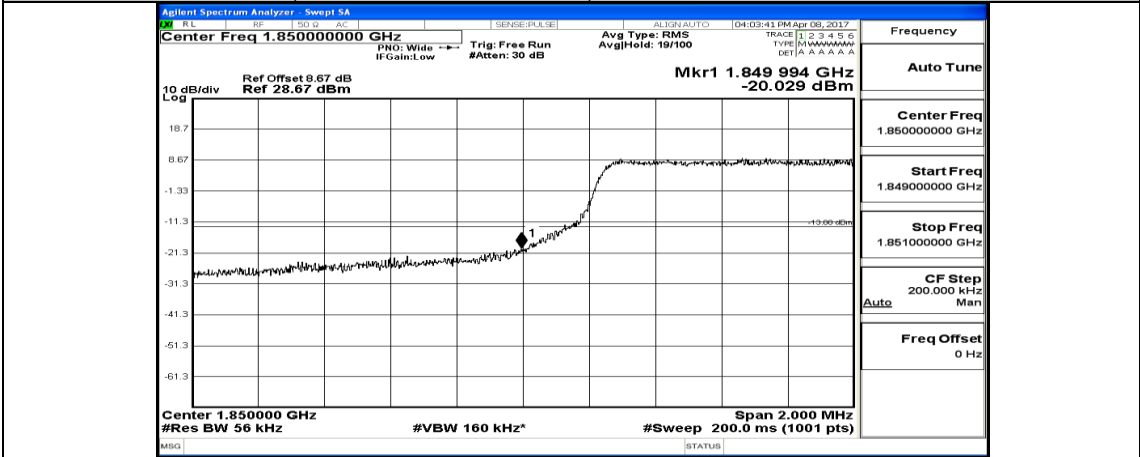

(Channel Bandwidth: 5 MHz)_LCH_16QAM_1RB#0

(Channel Bandwidth: 5 MHz)_LCH_16QAM_1RB#12

(Channel Bandwidth: 5 MHz)_LCH_16QAM_1RB#24

(Channel Bandwidth: 5 MHz)_LCH_16QAM_12RB#0

(Channel Bandwidth: 5 MHz)_LCH_16QAM_12RB#6