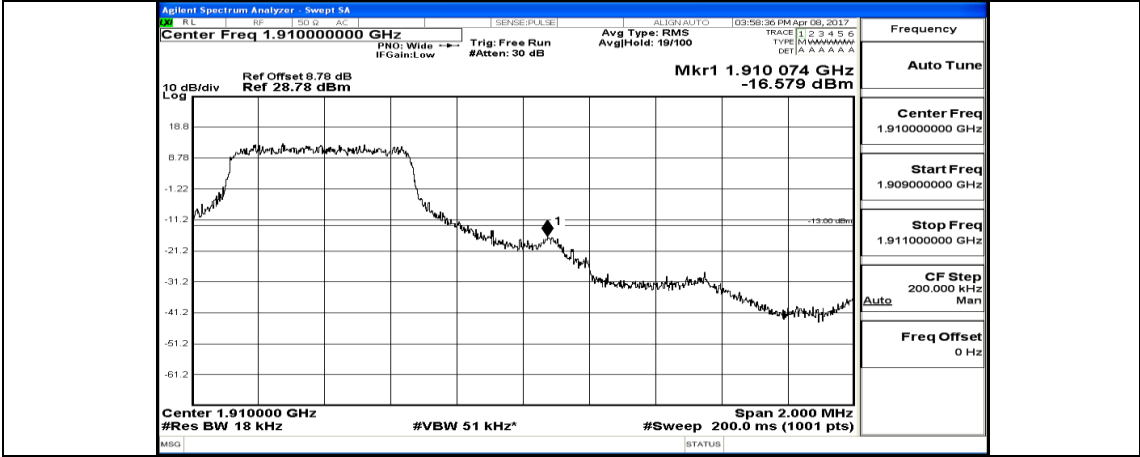

Appendix D: Band Edge LTE Band 2 Test Results

Channel Bandwidth: 1.4 MHz

(Channel Bandwidth: 1.4 MHz)_LCH_QPSK_3RB#2

(Channel Bandwidth: 1.4 MHz)_LCH_QPSK_3RB#3

(Channel Bandwidth: 1.4 MHz)_LCH_QPSK_6RB#0

(Channel Bandwidth: 1.4 MHz)_HCH_QPSK_1RB#0

(Channel Bandwidth: 1.4 MHz)_HCH_QPSK_1RB#3

(Channel Bandwidth: 1.4 MHz)_HCH_QPSK_1RB#5

(Channel Bandwidth: 1.4 MHz)_HCH_QPSK_3RB#0

(Channel Bandwidth: 1.4 MHz)_HCH_QPSK_3RB#2