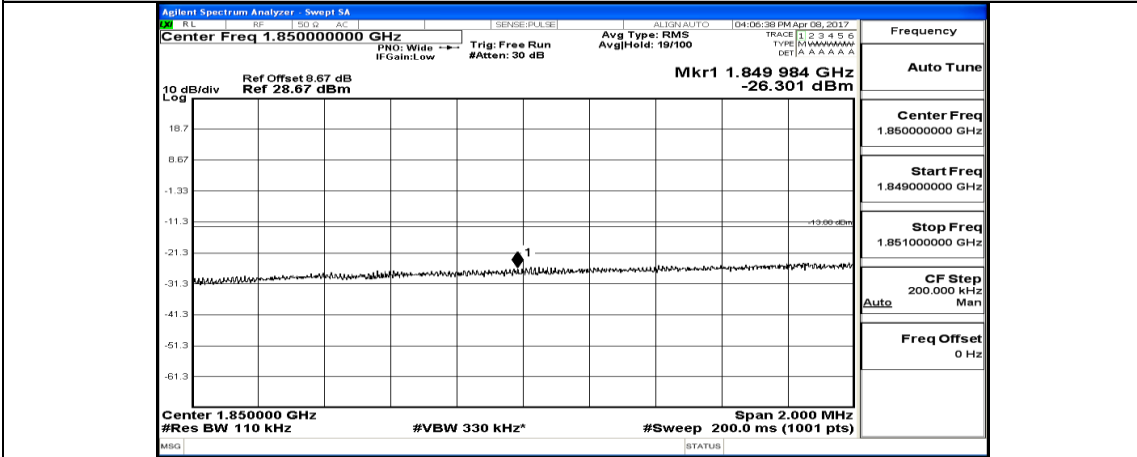

Channel Bandwidth: 10 MHz_LCH_QPSK_25RB#12