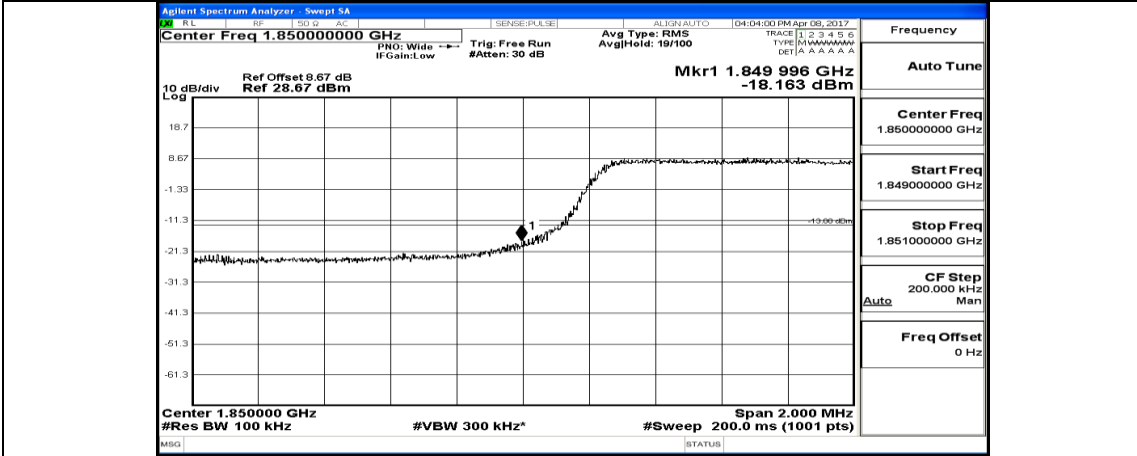

(Channel Bandwidth: 5 MHz)_LCH_QPSK_25RB#0