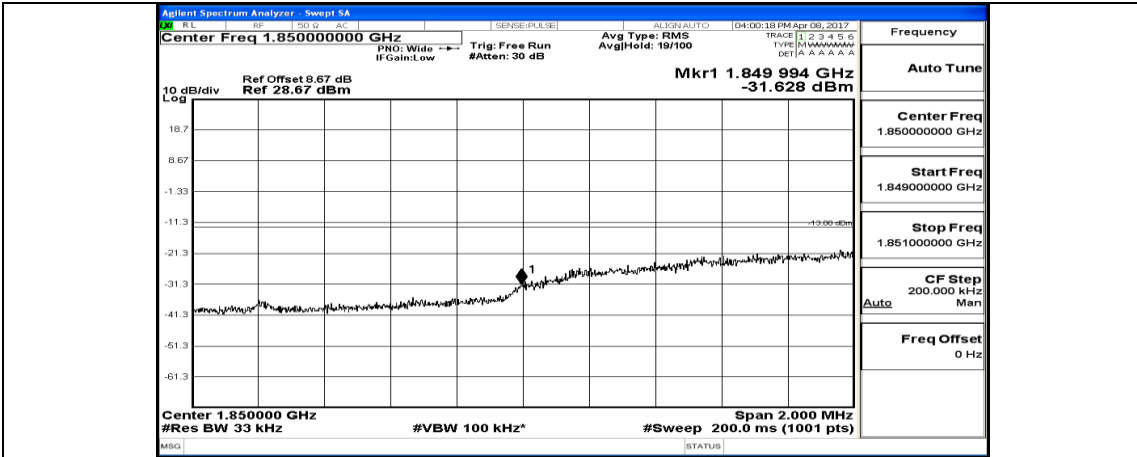

(Channel Bandwidth: 1.4 MHz)_HCH_16QAM_6RB#0

Channel Bandwidth: 3 MHz

(Channel Bandwidth: 3 MHz) LCH_QPSK_1RB#14

(Channel Bandwidth: 3 MHz)_LCH_QPSK_8RB#0

(Channel Bandwidth: 3 MHz)_LCH_QPSK_8RB#4

(Channel Bandwidth: 3 MHz)_LCH_QPSK_8RB#7