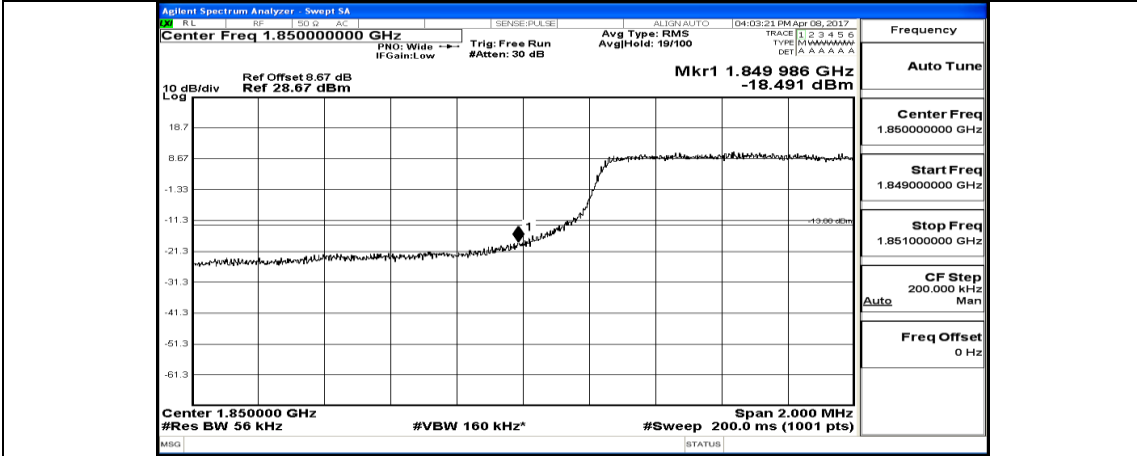

(Channel Bandwidth: 3 MHz)_HCH_16QAM_8RB#7

(Channel Bandwidth: 3 MHz)_HCH_16QAM_15RB#0

Channel Bandwidth: 5 MHz

(Channel Bandwidth: 5 MHz)_LCH_QPSK_1RB#12

(Channel Bandwidth: 5 MHz)_LCH_QPSK_1RB#24

(Channel Bandwidth: 5 MHz)_LCH_QPSK_12RB#0