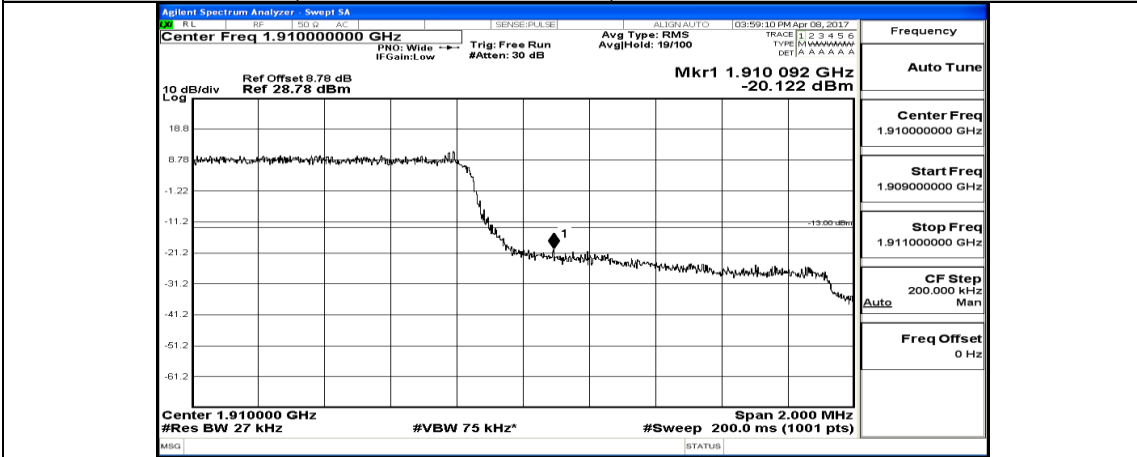

(Channel Bandwidth: 1.4 MHz) HCH_QPSK_6RB#0