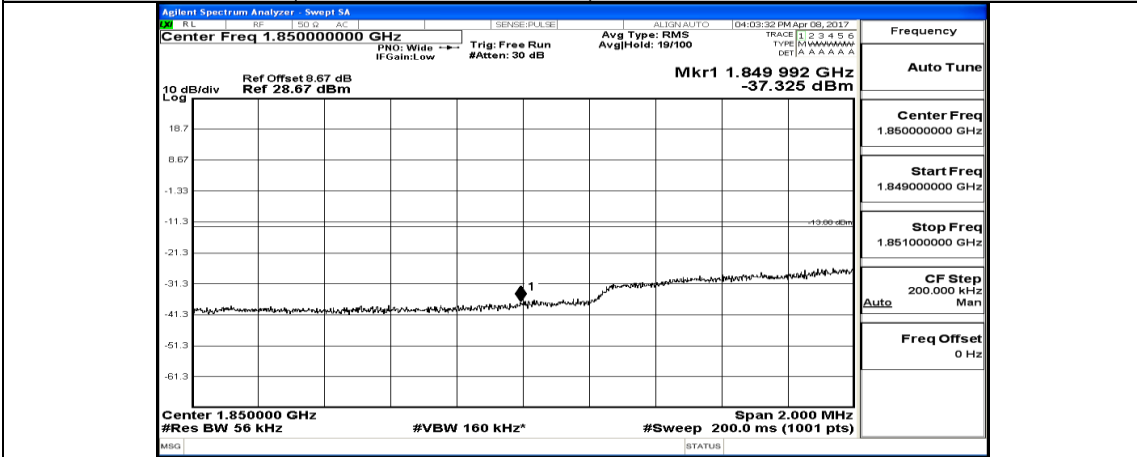

(Channel Bandwidth: 5 MHz)_LCH_QPSK_12RB#13