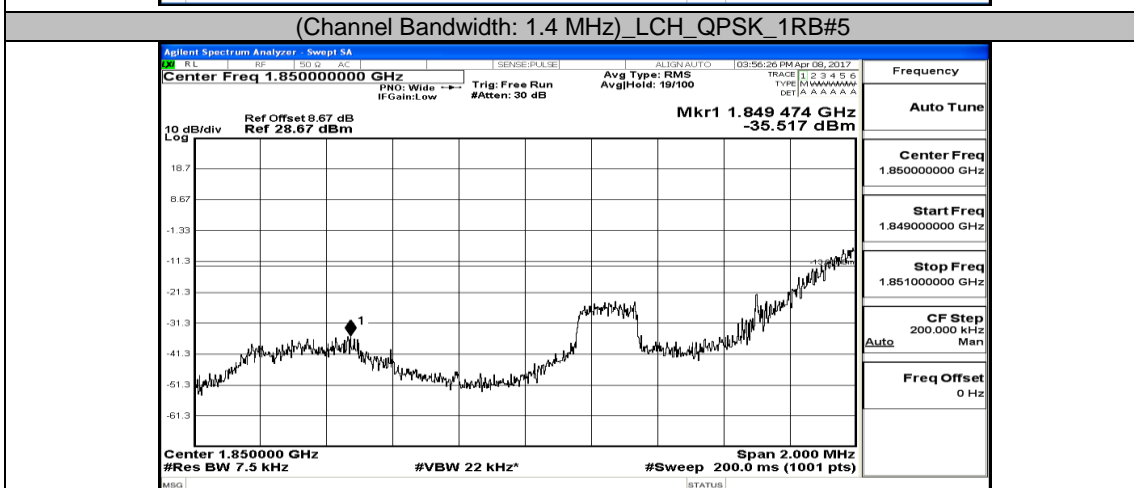

Appendix D: Band Edge LTE Band 2 Test Results

Channel Bandwidth: 1.4 MHz

(Channel Bandwidth: 1.4 MHz)_LCH_QPSK_3RB#2

(Channel Bandwidth: 1.4 MHz)_LCH_QPSK_3RB#3

(Channel Bandwidth: 1.4 MHz)_LCH_QPSK_6RB#0