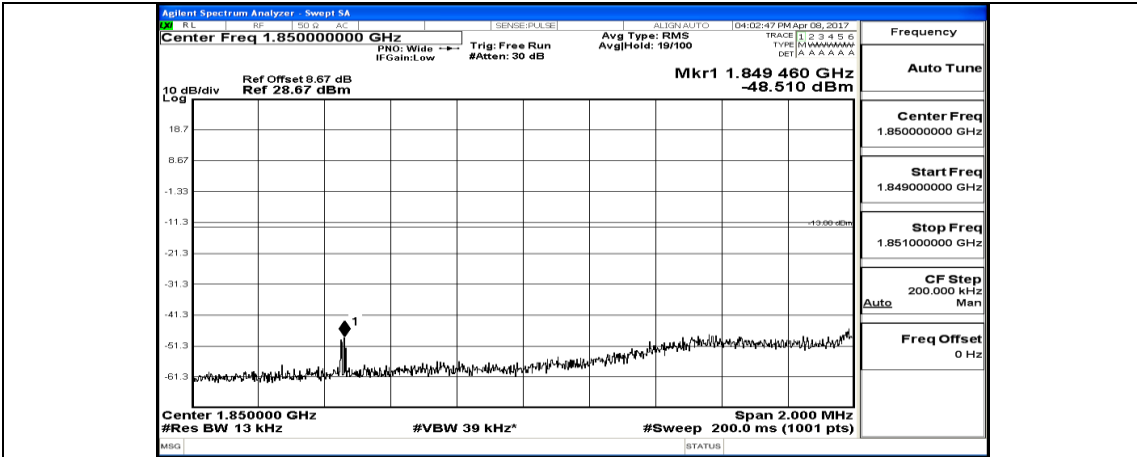

(Channel Bandwidth: 3 MHz)_HCH_16QAM_8RB#7

(Channel Bandwidth: 3 MHz)_HCH_16QAM_15RB#0

Channel Bandwidth: 5 MHz

(Channel Bandwidth: 5 MHz)_LCH_QPSK_1RB#12

(Channel Bandwidth: 5 MHz)_LCH_QPSK_1RB#24

(Channel Bandwidth: 5 MHz)_LCH_QPSK_12RB#0