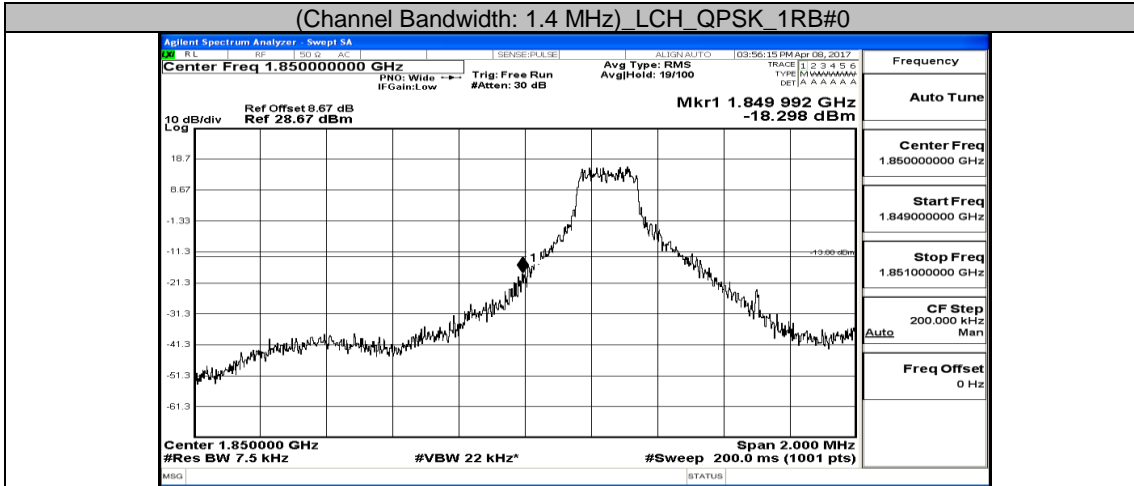

Appendix D: Band Edge LTE Band 2 Test Results

Channel Bandwidth: 1.4 MHz

(Channel Bandwidth: 1.4 MHz)_LCH_QPSK_3RB#2

(Channel Bandwidth: 1.4 MHz)_LCH_QPSK_3RB#3

(Channel Bandwidth: 1.4 MHz)_LCH_QPSK_6RB#0