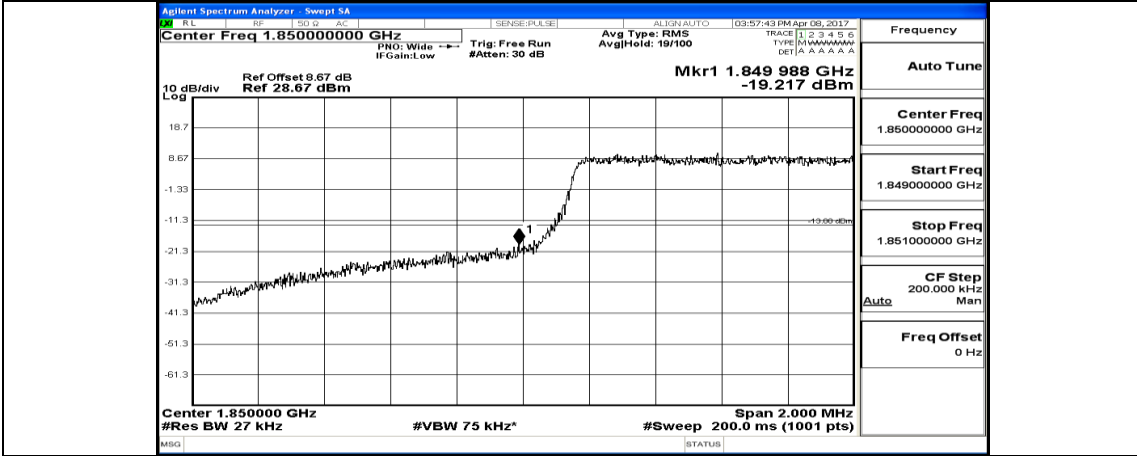

(Channel Bandwidth: 1.4 MHz)_LCH_16QAM_3RB#0

(Channel Bandwidth: 1.4 MHz)_LCH_16QAM_3RB#2

(Channel Bandwidth: 1.4 MHz) LCH_16QAM_3RB#3

(Channel Bandwidth: 1.4 MHz) LCH_16QAM_6RB#0

(Channel Bandwidth: 1.4 MHz) HCH_16QAM_1RB#0