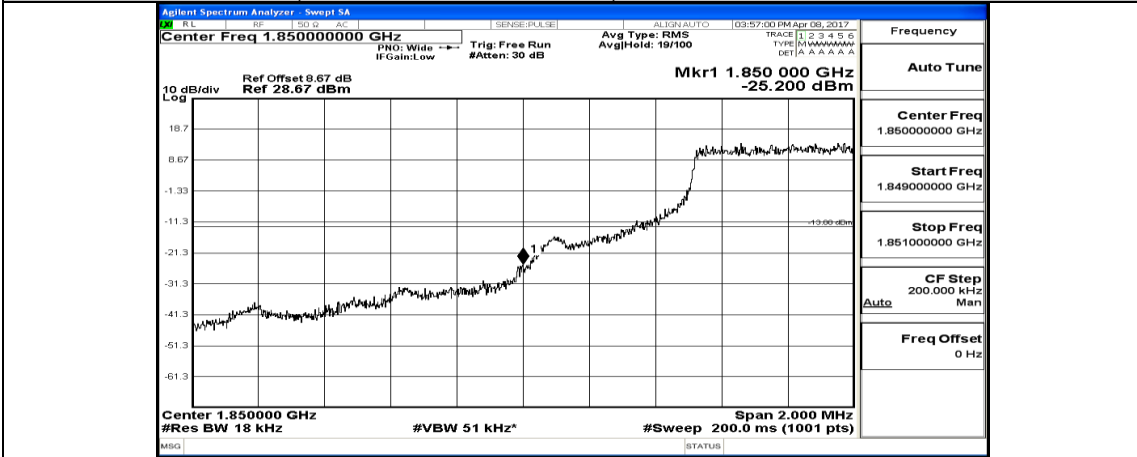

Appendix D: Band Edge LTE Band 2 Test Results

Channel Bandwidth: 1.4 MHz

(Channel Bandwidth: 1.4 MHz)_LCH_QPSK_3RB#2

(Channel Bandwidth: 1.4 MHz)_LCH_QPSK_3RB#3

(Channel Bandwidth: 1.4 MHz)_LCH_QPSK_6RB#0

(Channel Bandwidth: 1.4 MHz)_HCH_QPSK_1RB#0

(Channel Bandwidth: 1.4 MHz)_HCH_QPSK_1RB#3

(Channel Bandwidth: 1.4 MHz)_HCH_QPSK_1RB#5

(Channel Bandwidth: 1.4 MHz)_HCH_QPSK_3RB#0

(Channel Bandwidth: 1.4 MHz)_HCH_QPSK_3RB#2