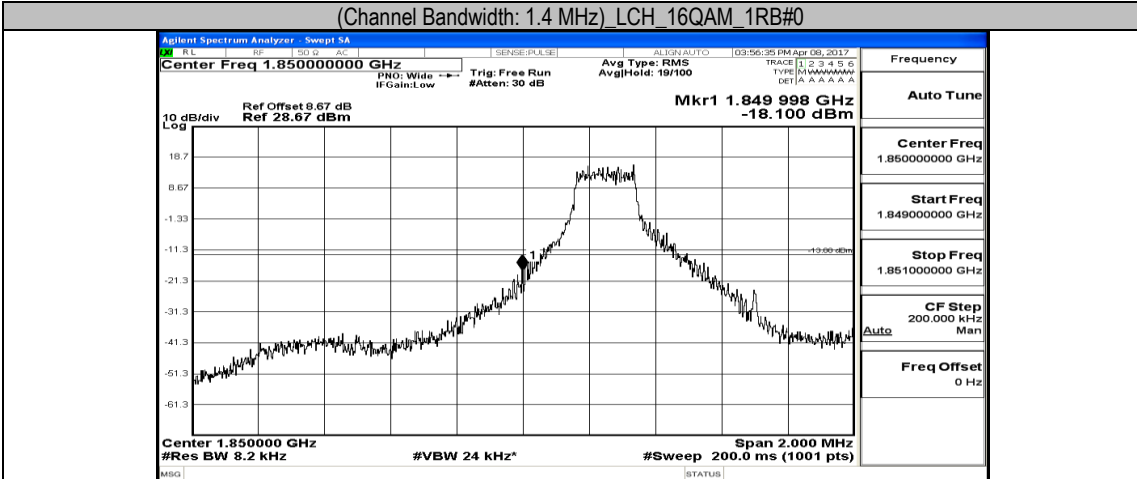

Appendix D: Band Edge LTE Band 2 Test Results

Channel Bandwidth: 1.4 MHz

(Channel Bandwidth: 1.4 MHz)_LCH_QPSK_3RB#2

(Channel Bandwidth: 1.4 MHz)_LCH_QPSK_3RB#3

(Channel Bandwidth: 1.4 MHz)_LCH_QPSK_6RB#0

(Channel Bandwidth: 1.4 MHz)_HCH_QPSK_1RB#0

(Channel Bandwidth: 1.4 MHz)_HCH_QPSK_1RB#3

(Channel Bandwidth: 1.4 MHz)_HCH_QPSK_1RB#5

(Channel Bandwidth: 1.4 MHz)_HCH_QPSK_3RB#0

(Channel Bandwidth: 1.4 MHz)_HCH_QPSK_3RB#2

(Channel Bandwidth: 1.4 MHz)_HCH_QPSK_3RB#3

(Channel Bandwidth: 1.4 MHz) HCH_QPSK_6RB#0

(Channel Bandwidth: 1.4 MHz) LCH_16QAM_1RB#0

(Channel Bandwidth: 1.4 MHz) LCH_16QAM_1RB#3

(Channel Bandwidth: 1.4 MHz)_LCH_16QAM_1RB#5