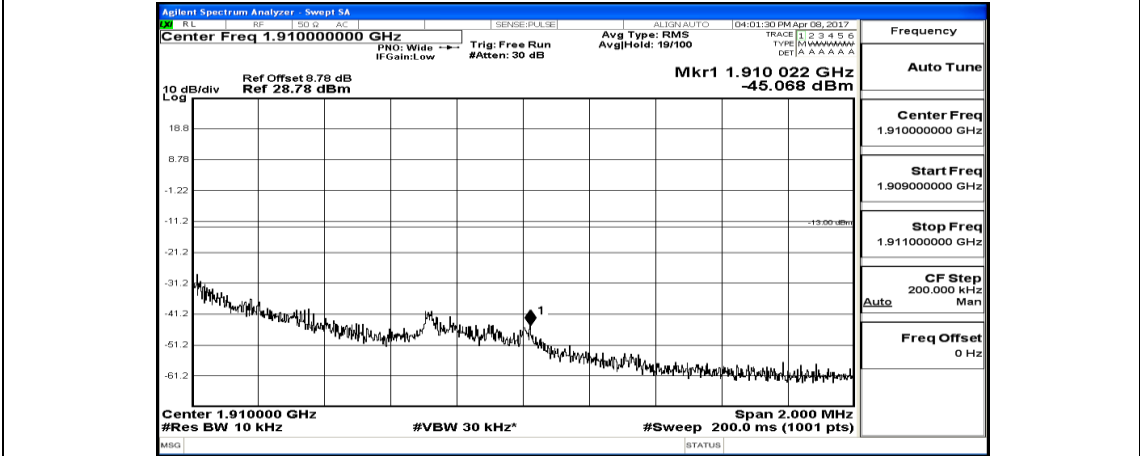

(Channel Bandwidth: 3 MHz)_HCH_16QAM_1RB#7