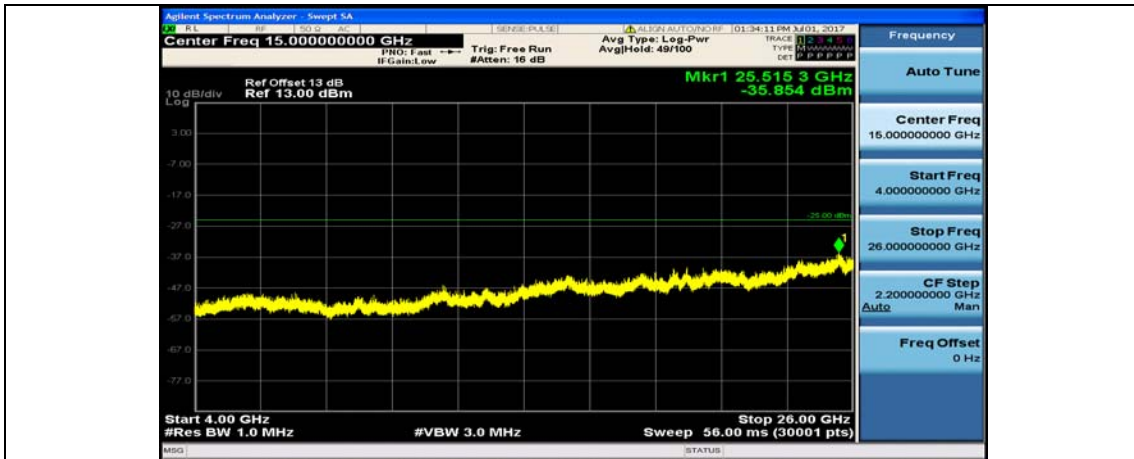

Band7_5MHz_16QAM_20775_1RB#0_400~26000MHz