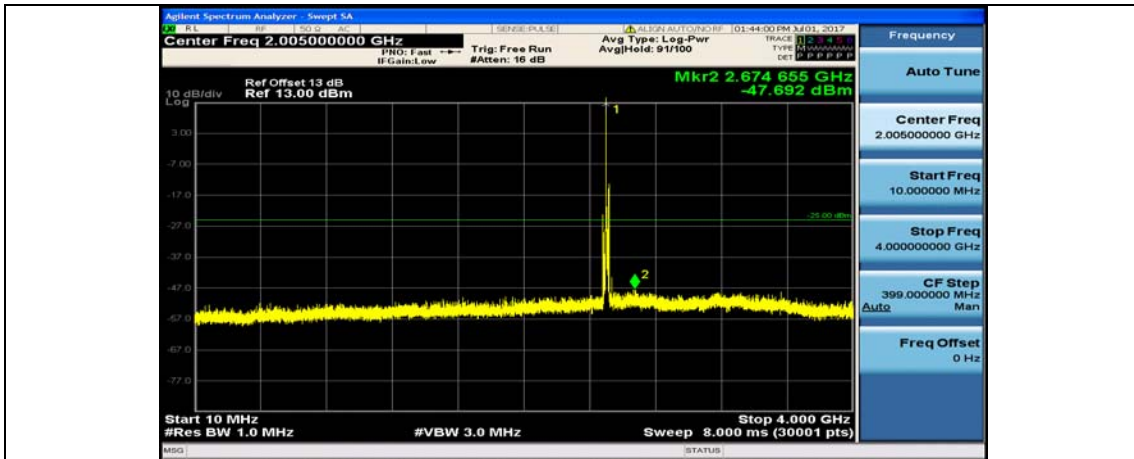

Band7\_5MHz\_QPSK\_21425\_1RB#0\_10~4000MHz

Band7\_5MHz\_QPSK\_21425\_1RB#0\_4000~26000MHz

Band7\_5MHz\_16QAM\_21425\_1RB#0\_10~4000MHz

Band7\_5MHz\_16QAM\_21425\_1RB#0\_4000~26000MHz

Band7\_10MHz\_QPSK\_20800\_1RB#0\_10~4000MHz