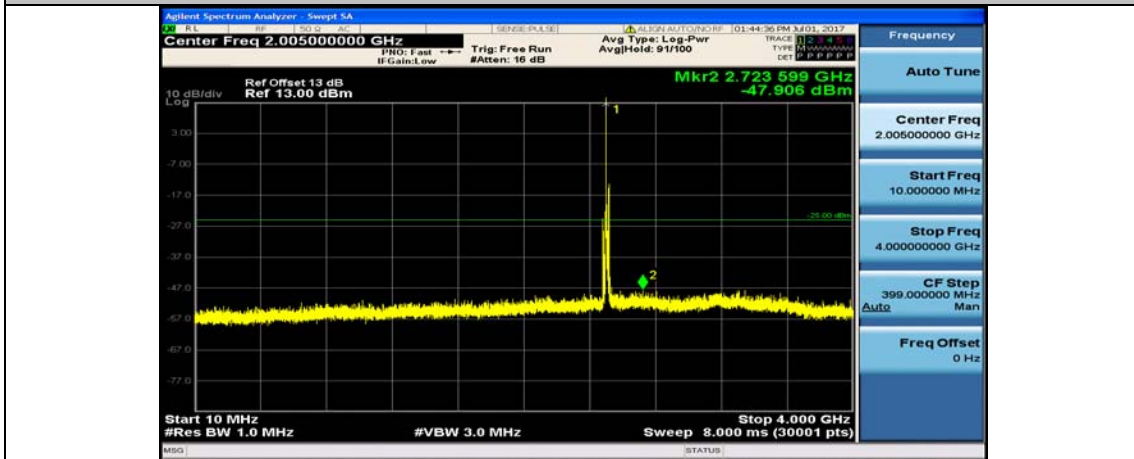

Band7_10MHz_16QAM_20800_1RB#0_10~4000MHz