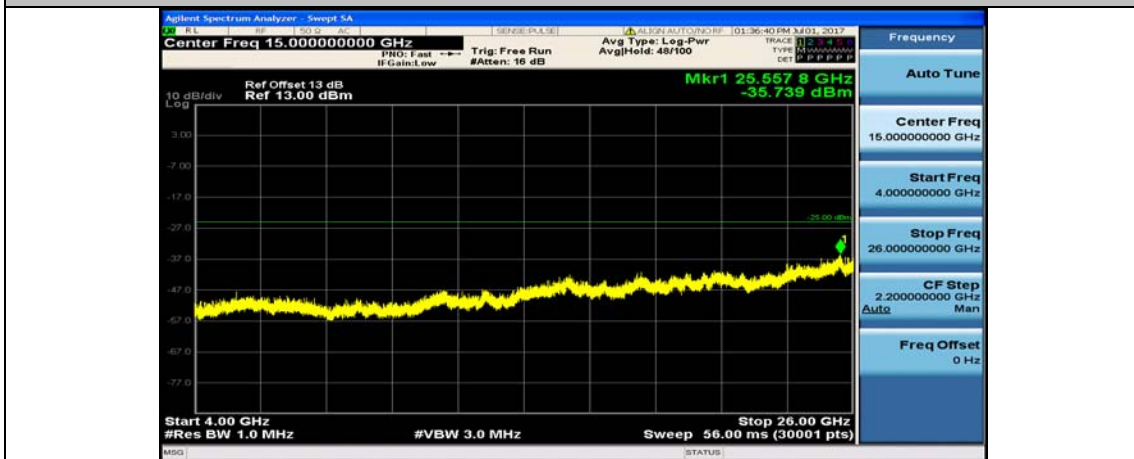

Band7\_5MHz\_QPSK\_21425\_1RB#0\_10~4000MHz

Band7\_5MHz\_QPSK\_21425\_1RB#0\_4000~26000MHz

Band7\_5MHz\_16QAM\_21425\_1RB#0\_10~4000MHz

Band7\_5MHz\_16QAM\_21425\_1RB#0\_4000~26000MHz

Band7\_10MHz\_QPSK\_20800\_1RB#0\_10~4000MHz