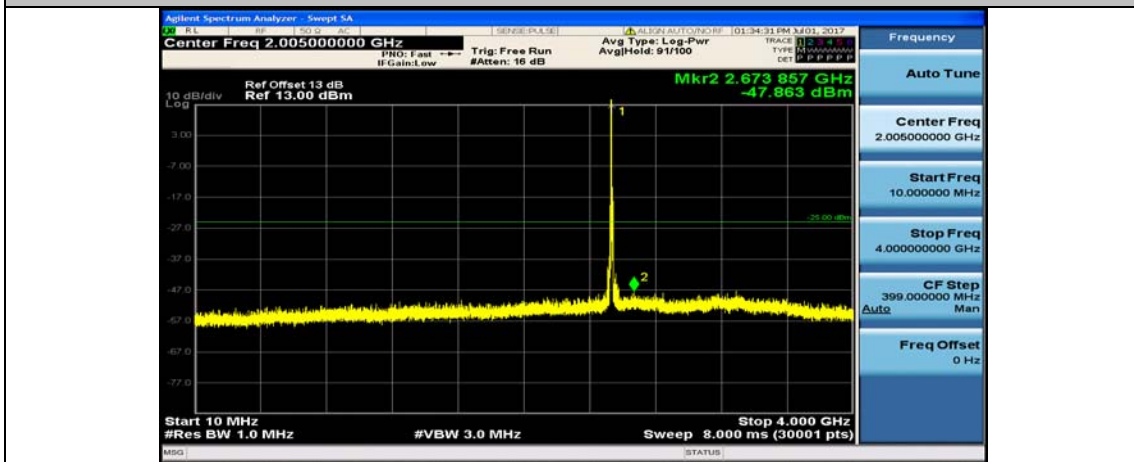

Band7_5MHz_QPSK_21100_1RB#0_10~4000MHz