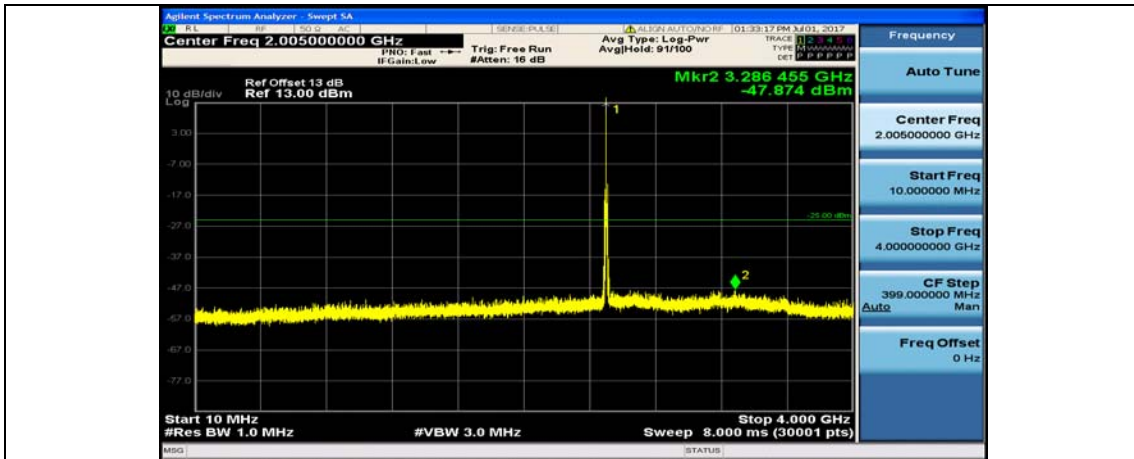

Band4\_20MHz\_QPSK\_20050\_1RB#0\_4000~26000MHz

Band4\_20MHz\_16QAM\_20050\_1RB#0\_10~4000MHz

Band7\_5MHz\_QPSK\_20775\_1RB#0\_10~4000MHz

Band7\_5MHz\_QPSK\_20775\_1RB#0\_400~26000MHz

Band7\_5MHz\_16QAM\_20775\_1RB#0\_10~4000MHz