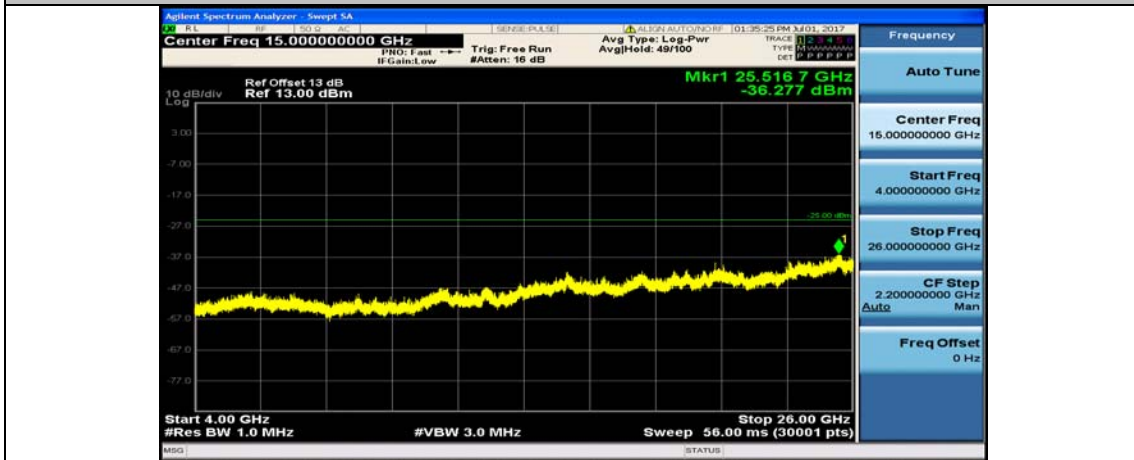

Band7\_5MHz\_16QAM\_20775\_1RB#0\_400~26000MHz

Band7\_5MHz\_QPSK\_21100\_1RB#0\_10~4000MHz

Band7\_5MHz\_QPSK\_21100\_1RB#0\_400~26000MHz

Band7\_5MHz\_16QAM\_21100\_1RB#0\_10~4000MHz

Band7\_5MHz\_16QAM\_21100\_1RB#0\_4000~26000MHz