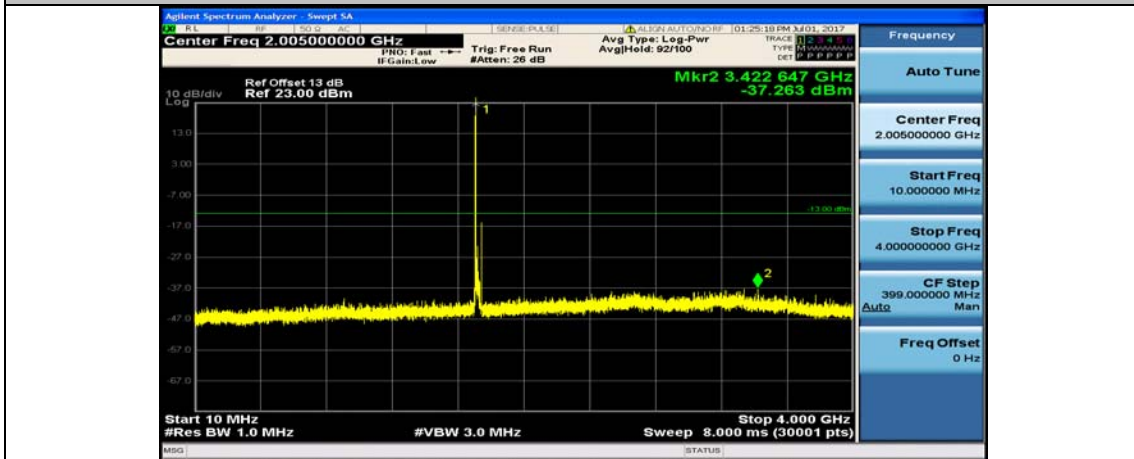

Band4\_20MHz\_QPSK\_20050\_1RB#0\_4000~26000MHz

Band4\_20MHz\_16QAM\_20050\_1RB#0\_10~4000MHz

Band7\_5MHz\_QPSK\_20775\_1RB#0\_10~4000MHz

Band7\_5MHz\_QPSK\_20775\_1RB#0\_400~26000MHz

Band7\_5MHz\_16QAM\_20775\_1RB#0\_10~4000MHz