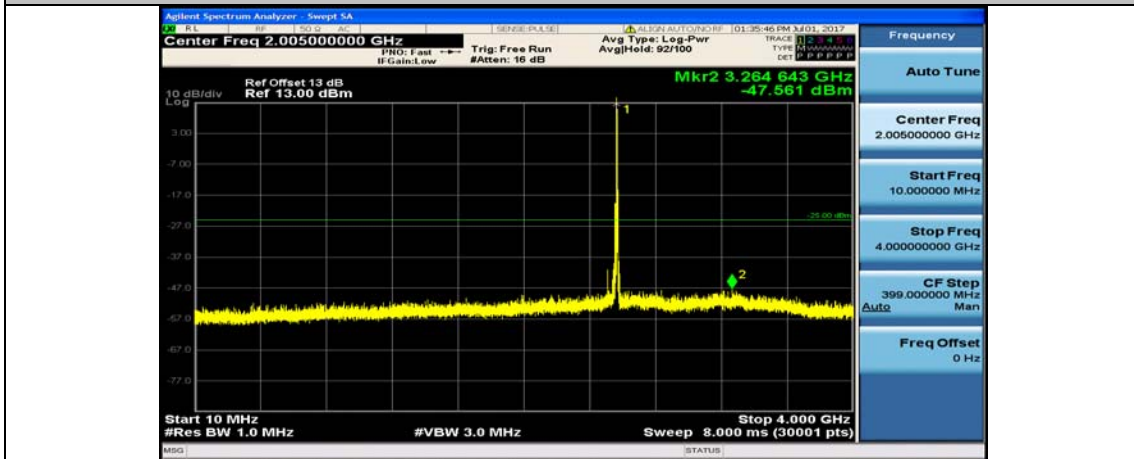

Band7_5MHz_QPSK_21425_1RB#0_10~4000MHz