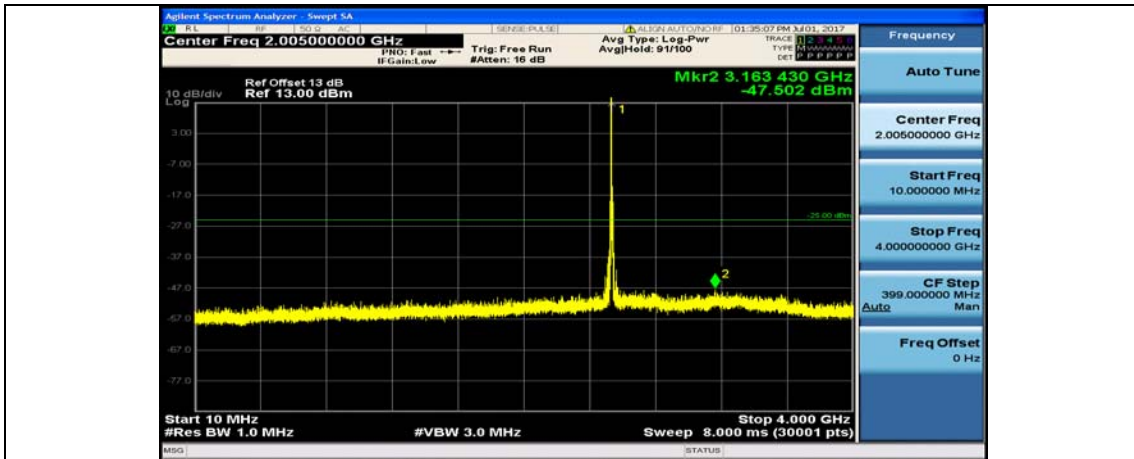

Band7\_5MHz\_16QAM\_20775\_1RB#0\_400~26000MHz

Band7\_5MHz\_QPSK\_21100\_1RB#0\_10~4000MHz

Band7\_5MHz\_QPSK\_21100\_1RB#0\_400~26000MHz

Band7\_5MHz\_16QAM\_21100\_1RB#0\_10~4000MHz

Band7\_5MHz\_16QAM\_21100\_1RB#0\_4000~26000MHz