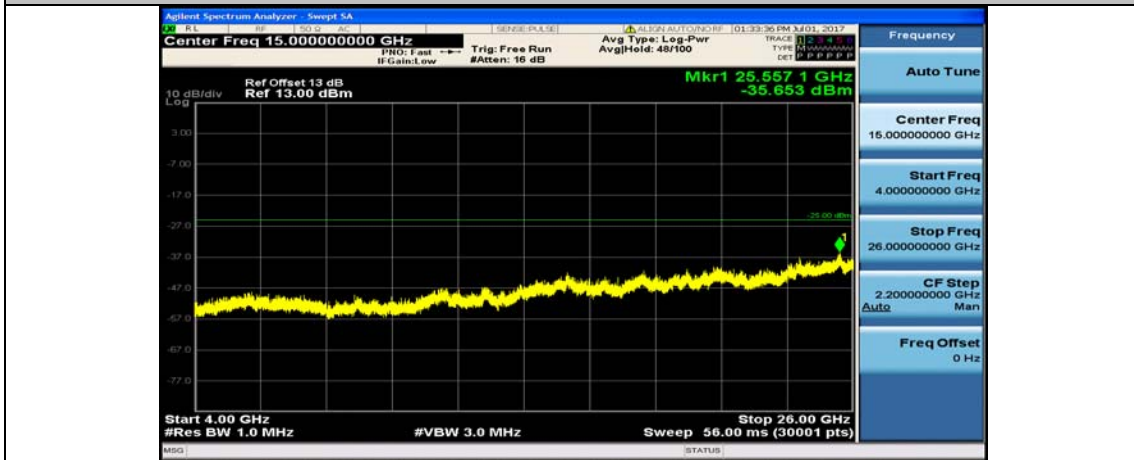

Band4\_20MHz\_QPSK\_20050\_1RB#0\_4000~26000MHz

Band4\_20MHz\_16QAM\_20050\_1RB#0\_10~4000MHz

Band7\_5MHz\_QPSK\_20775\_1RB#0\_10~4000MHz

Band7\_5MHz\_QPSK\_20775\_1RB#0\_400~26000MHz

Band7\_5MHz\_16QAM\_20775\_1RB#0\_10~4000MHz