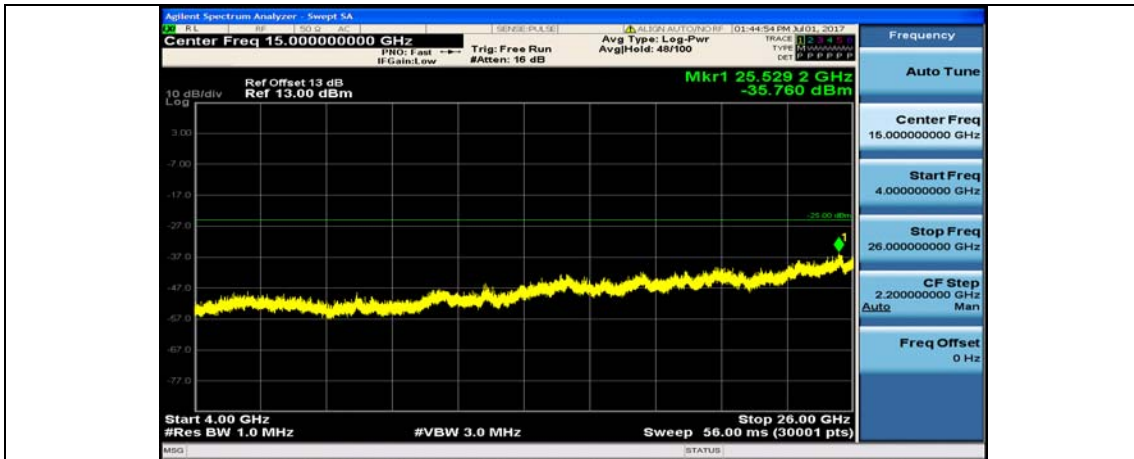

Band7_10MHz_16QAM_20800_1RB#0_4000~26000MHz