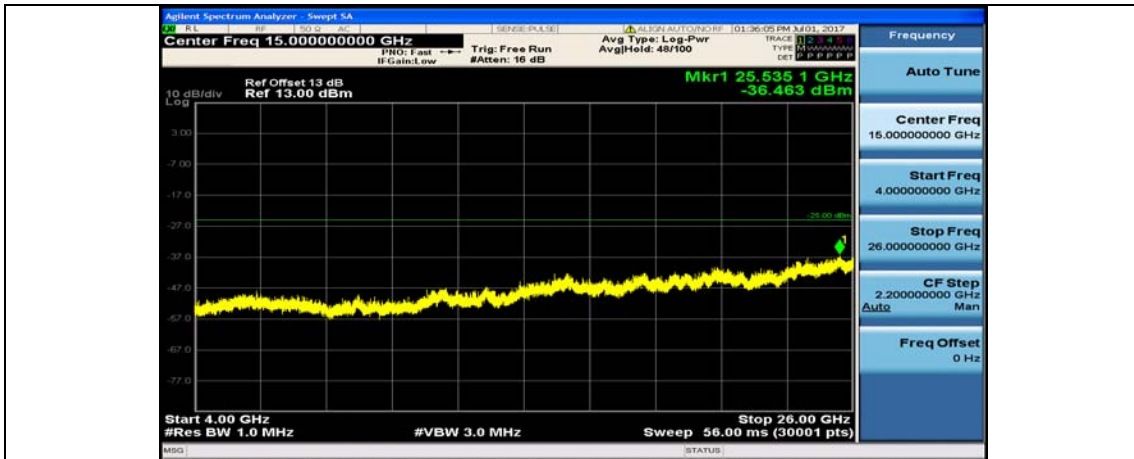

Band7_5MHz_QPSK_21425_1RB#0_4000~26000MHz