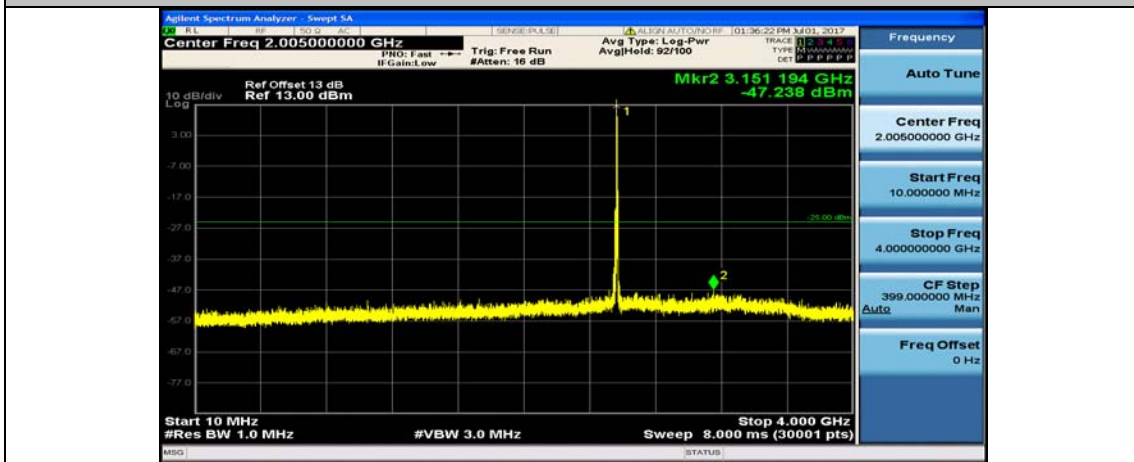

Band7_5MHz_16QAM_21425_1RB#0_10~4000MHz