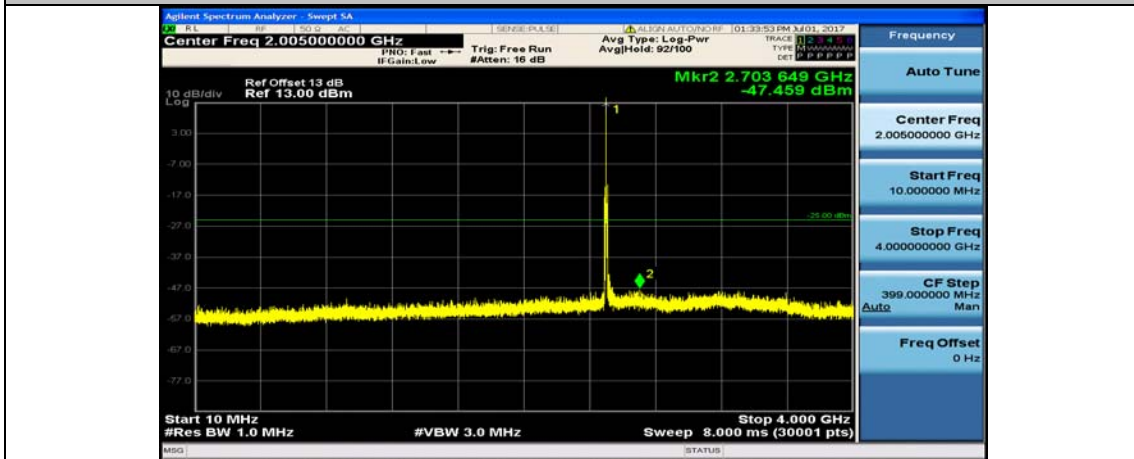

Band4\_20MHz\_QPSK\_20050\_1RB#0\_4000~26000MHz

Band4\_20MHz\_16QAM\_20050\_1RB#0\_10~4000MHz

Band7\_5MHz\_QPSK\_20775\_1RB#0\_10~4000MHz

Band7\_5MHz\_QPSK\_20775\_1RB#0\_400~26000MHz

Band7\_5MHz\_16QAM\_20775\_1RB#0\_10~4000MHz