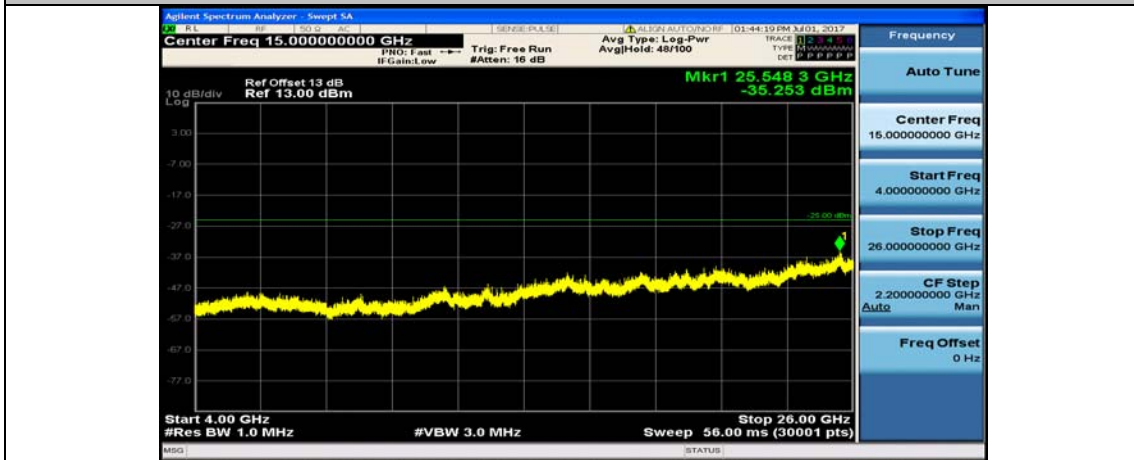

Band7_10MHz_QPSK_20800_1RB#0_4000~26000MHz