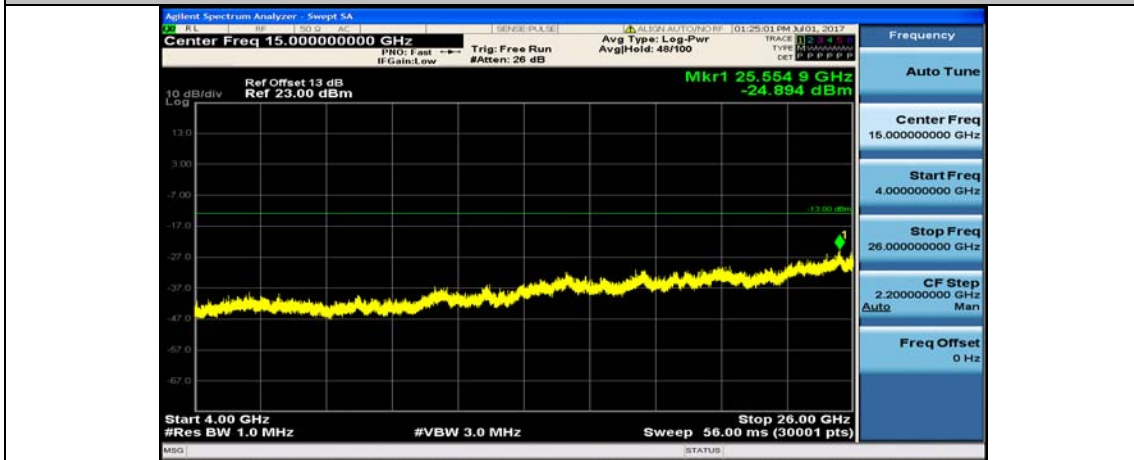

Band4\_20MHz\_QPSK\_20050\_1RB#0\_4000~26000MHz

Band4\_20MHz\_16QAM\_20050\_1RB#0\_10~4000MHz

Band7\_5MHz\_QPSK\_20775\_1RB#0\_10~4000MHz

Band7\_5MHz\_QPSK\_20775\_1RB#0\_400~26000MHz

Band7\_5MHz\_16QAM\_20775\_1RB#0\_10~4000MHz