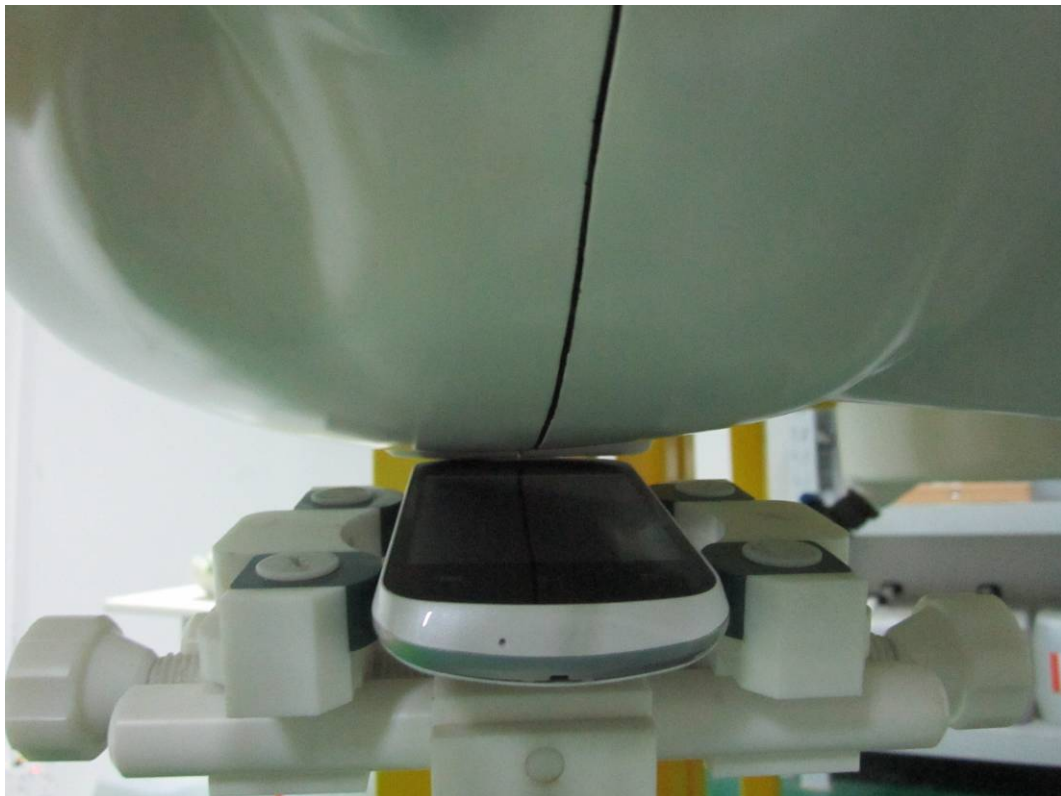

Annex B SAR System PHOTOGRAPHS

Liquid depth $\geq 15\text{cm}$

Annex C SETUP PHOTOGRAPHS

Right Head Touch View

Right Head Tilt View

Left Head Touch View

Left Head Tilt View

Body Setup Photo (LCD UP)

Body Setup Photo (LCD DOWN)

Body Setup Photo (LCD DOWN with Headset)