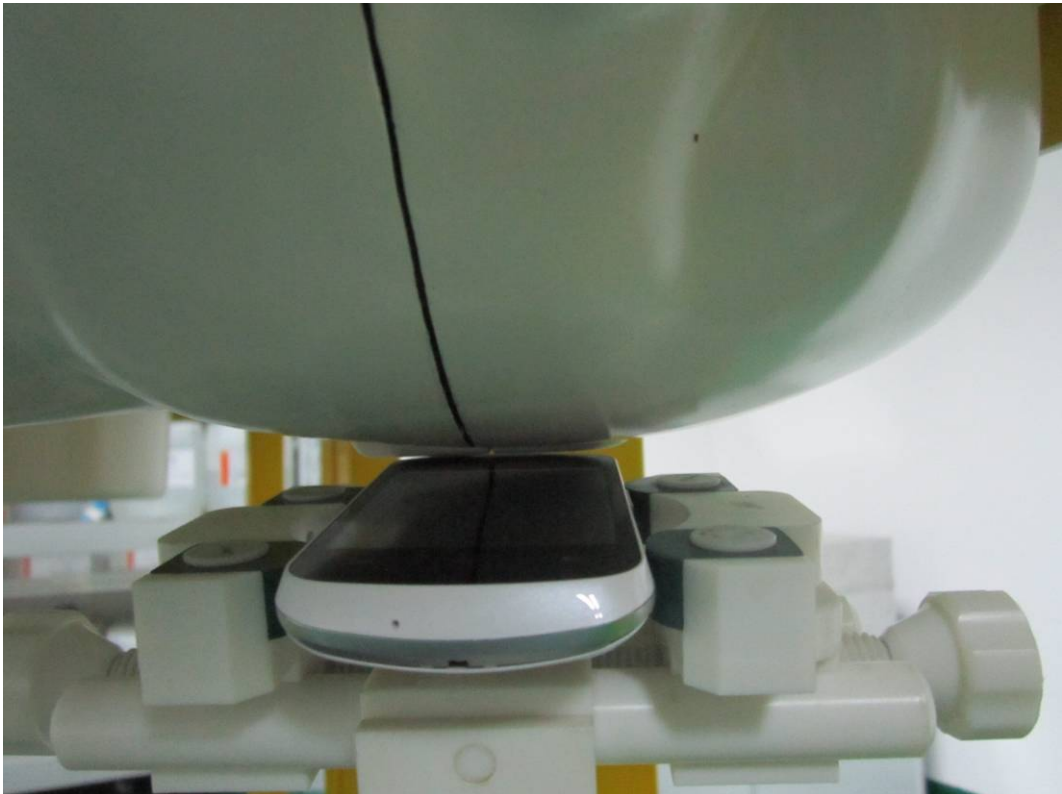

Annex B SAR System PHOTOGRAPHS

Liquid depth $\geq 15\text{cm}$

Annex C SETUP PHOTOGRAPHS

Right Head Touch View

Right Head Tilt View

Left Head Touch View

Left Head Tilt View

Body Setup Photo (LCD UP)

Body Setup Photo (LCD DOWN)

Body Setup Photo (LCD DOWN with Headset)