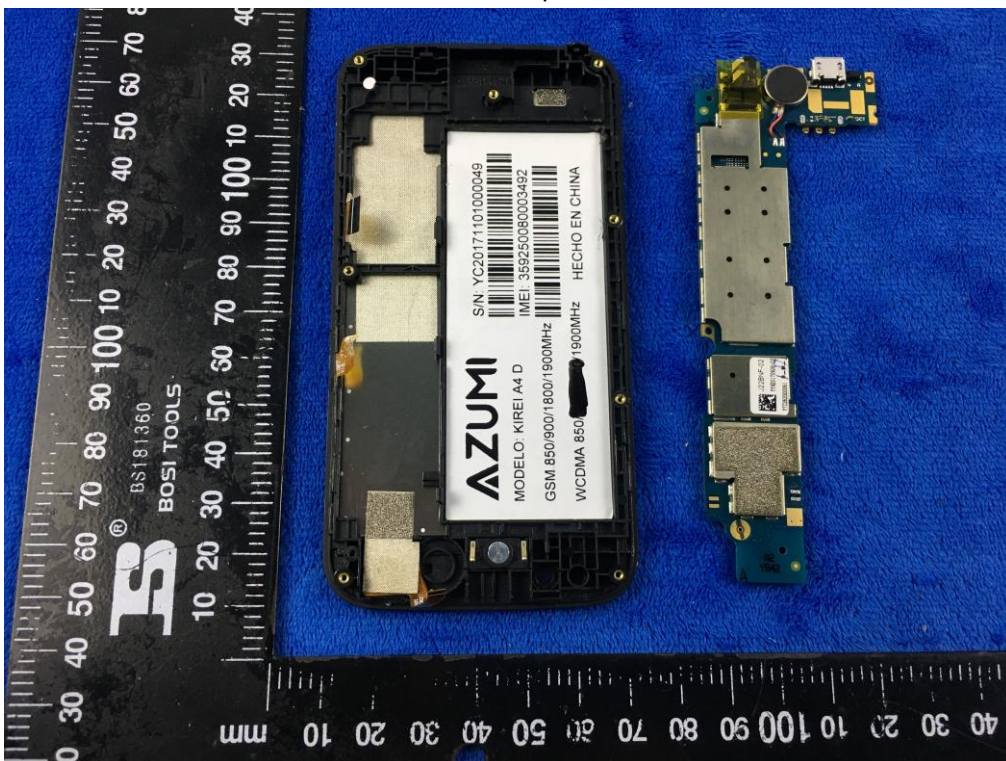

Annex B.ii. Photograph: EUT Internal Photo

Cover Off - Top View 1

Cover Off - Top View 2

Battery - Front View

Battery - Rear View

Mainboard with Shielding - Front View

Mainboard without Shielding - Front View

Mainboard – Rear View

LCD – Front View

LCD – Rear View

GSM/PCS/UMTS-FDD Antenna View

WiFi/BT/BLE/GPS - Antenna View