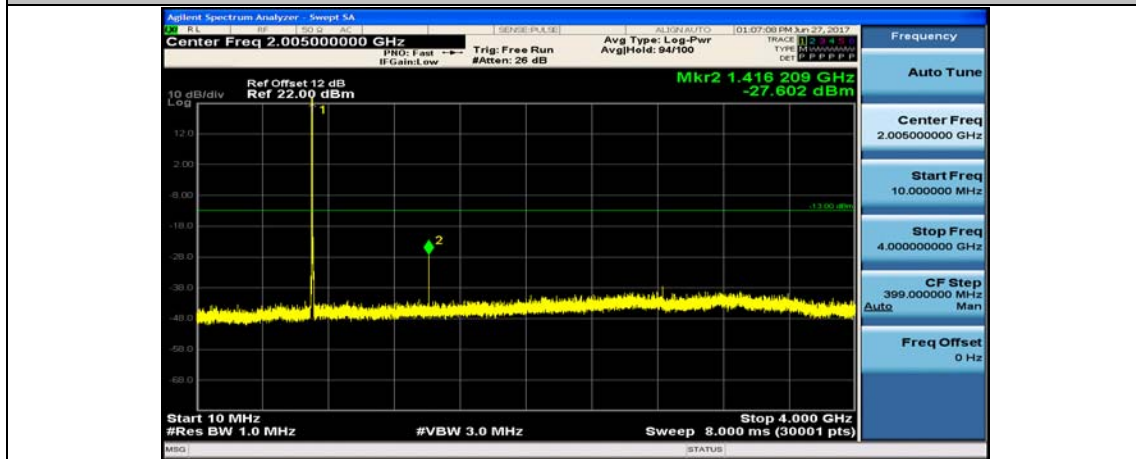

Band7\_20MHz\_16QAM\_21350\_1RB#0\_400~26000MHz

Band17\_5MHz\_QPSK\_23755\_1RB#0\_10~4000MHz

Band17\_5MHz\_QPSK\_23755\_1RB#0\_4000~26000MHz

Band17\_5MHz\_QPSK\_23790\_1RB#0\_10~4000MHz

Band17\_5MHz\_QPSK\_23790\_1RB#0\_4000~26000MHz