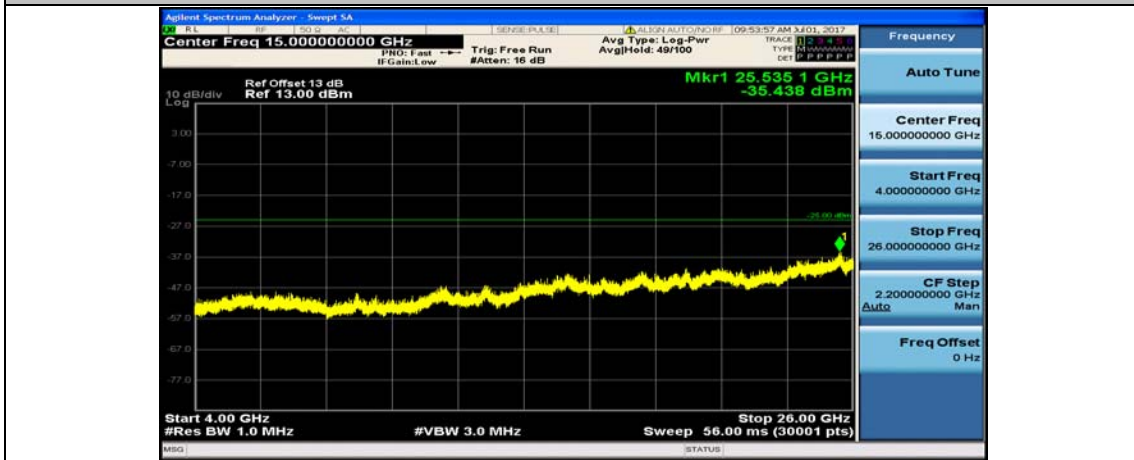

Band7_10MHz_QPSK_20800_1RB#0_4000~26000MHz