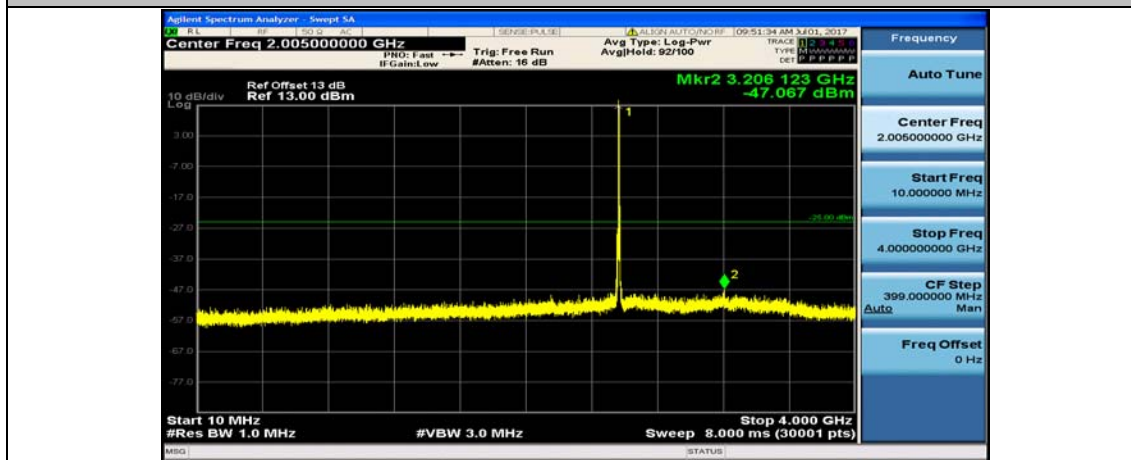

Band7\_5MHz\_16QAM\_21100\_1RB#0\_4000~26000MHz

Band7\_5MHz\_QPSK\_21425\_1RB#0\_10~4000MHz

Band7\_5MHz\_QPSK\_21425\_1RB#0\_4000~26000MHz

Band7\_5MHz\_16QAM\_21425\_1RB#0\_10~4000MHz

Band7\_5MHz\_16QAM\_21425\_1RB#0\_4000~26000MHz