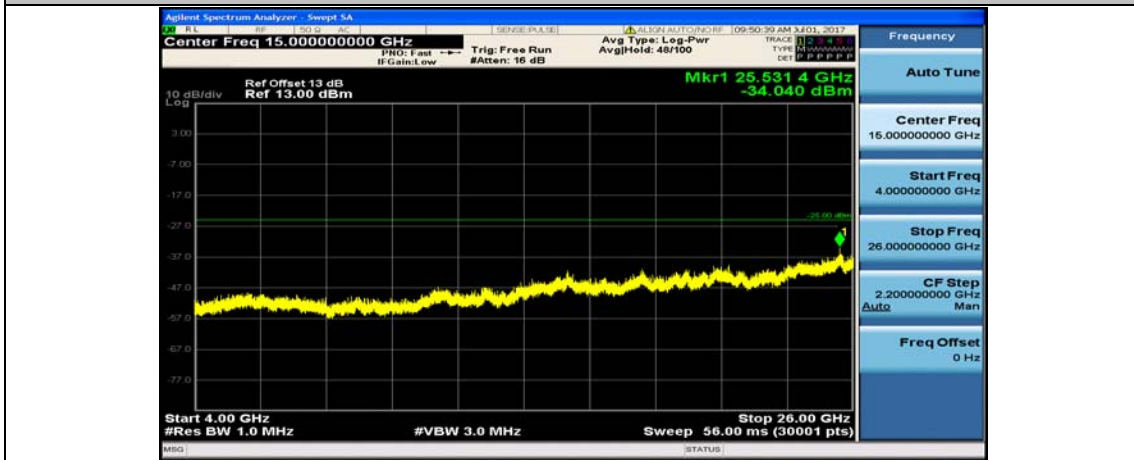

Band7_5MHz_16QAM_21100_1RB#0_4000~26000MHz