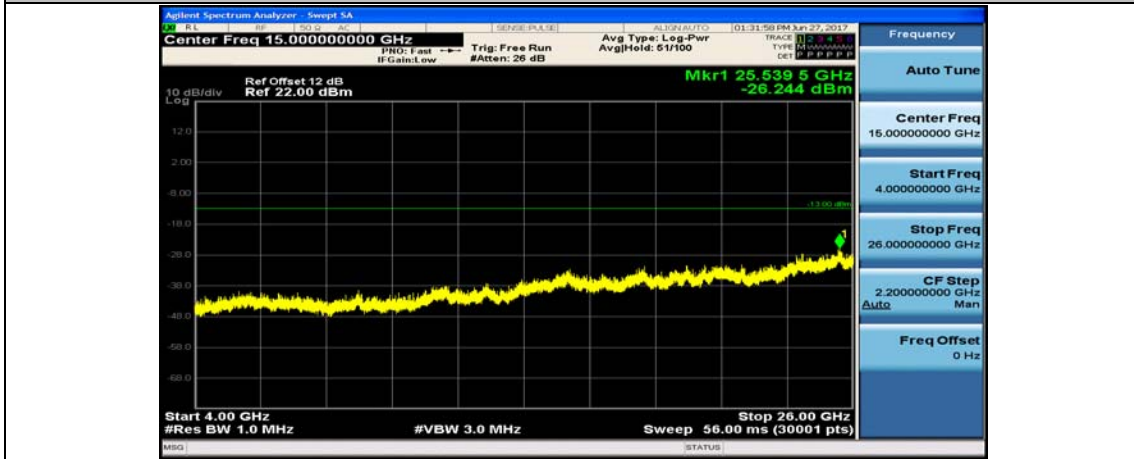

Band17_10MHz_QPSK_23780_1RB#0_400~26000MHz