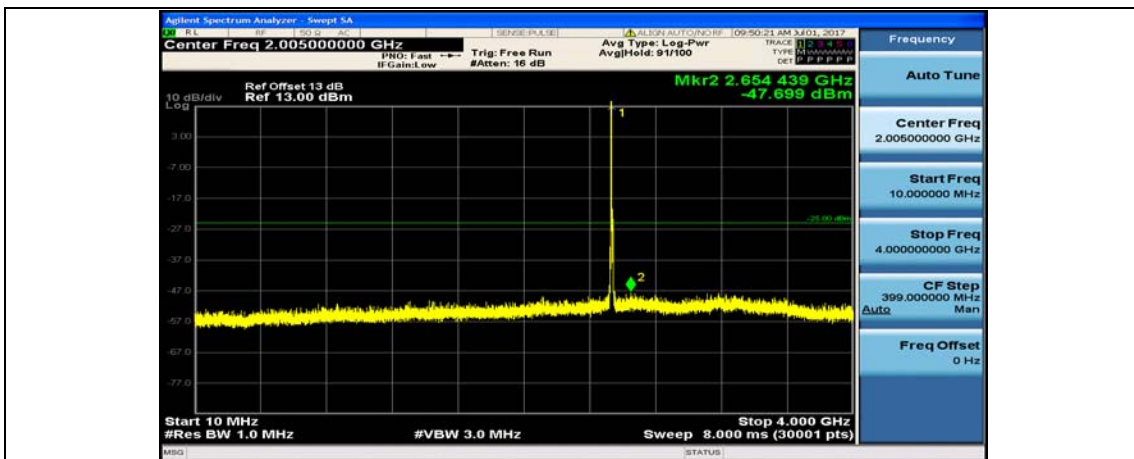

Band7\_5MHz\_16QAM\_20775\_1RB#0\_10~4000MHz

Band7\_5MHz\_16QAM\_20775\_1RB#0\_400~2600MHz

Band7\_5MHz\_QPSK\_21100\_1RB#0\_10~4000MHz

Band7\_5MHz\_QPSK\_21100\_1RB#0\_400~26000MHz

Band7\_5MHz\_16QAM\_21100\_1RB#0\_10~4000MHz