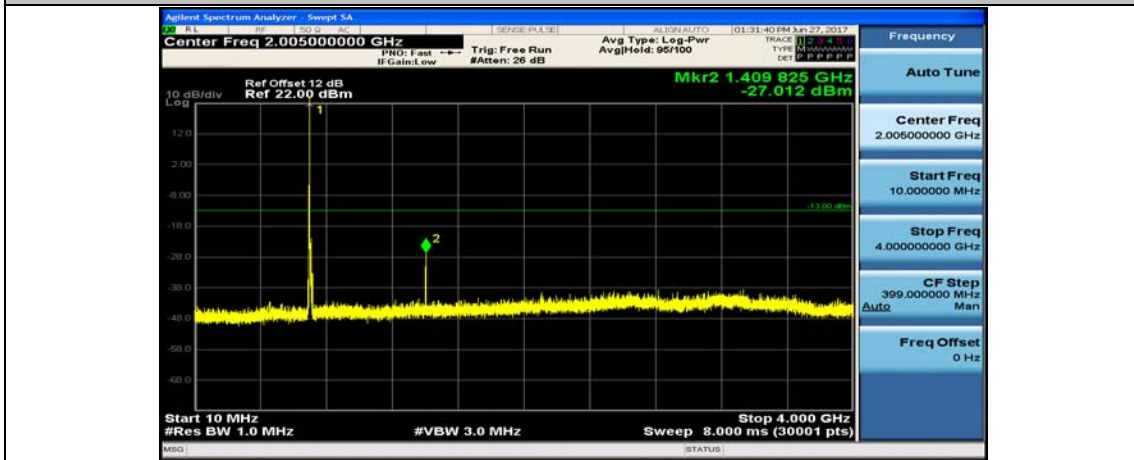

Band17_10MHz_QPSK_23780_1RB#0_10~4000MHz