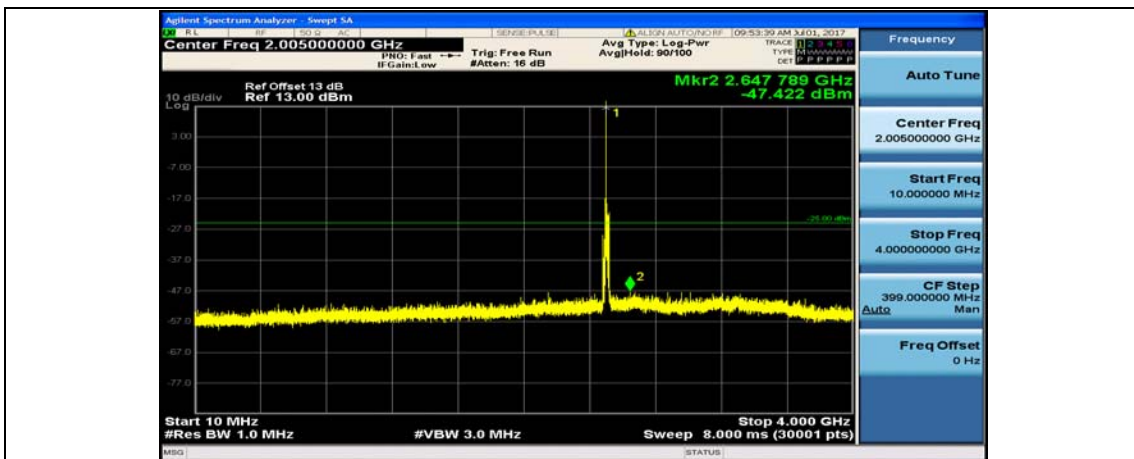

Band7_10MHz_QPSK_20800_1RB#0_10~4000MHz