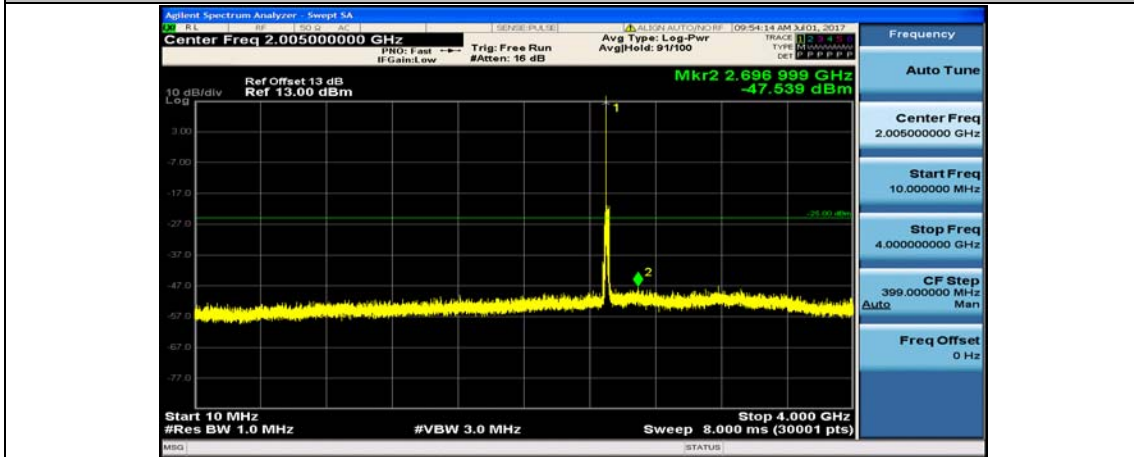

Band7_10MHz_16QAM_20800_1RB#0_10~4000MHz