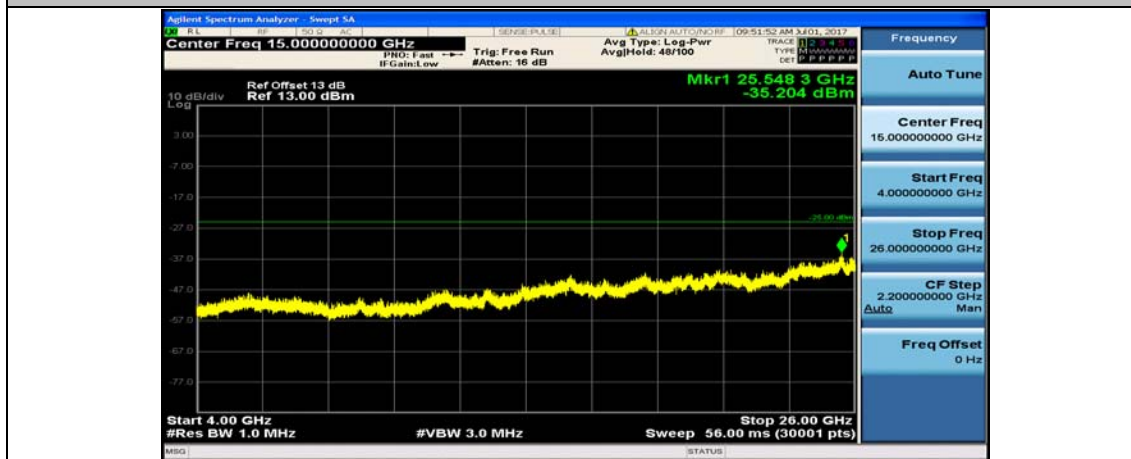

Band7\_5MHz\_16QAM\_21100\_1RB#0\_4000~26000MHz

Band7\_5MHz\_QPSK\_21425\_1RB#0\_10~4000MHz

Band7\_5MHz\_QPSK\_21425\_1RB#0\_4000~26000MHz

Band7\_5MHz\_16QAM\_21425\_1RB#0\_10~4000MHz

Band7\_5MHz\_16QAM\_21425\_1RB#0\_4000~26000MHz