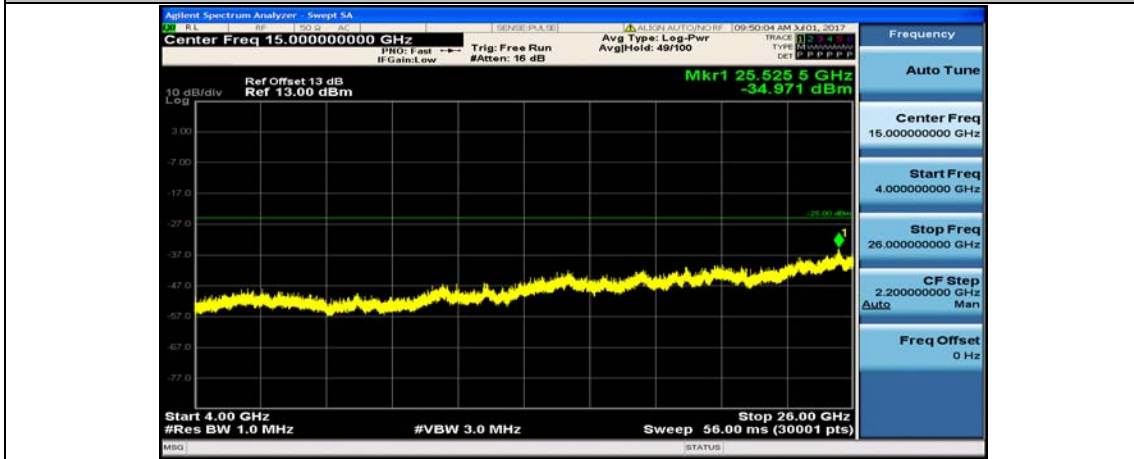

Band7\_5MHz\_16QAM\_20775\_1RB#0\_10~4000MHz

Band7\_5MHz\_16QAM\_20775\_1RB#0\_400~2600MHz

Band7\_5MHz\_QPSK\_21100\_1RB#0\_10~4000MHz

Band7\_5MHz\_QPSK\_21100\_1RB#0\_400~26000MHz

Band7\_5MHz\_16QAM\_21100\_1RB#0\_10~4000MHz