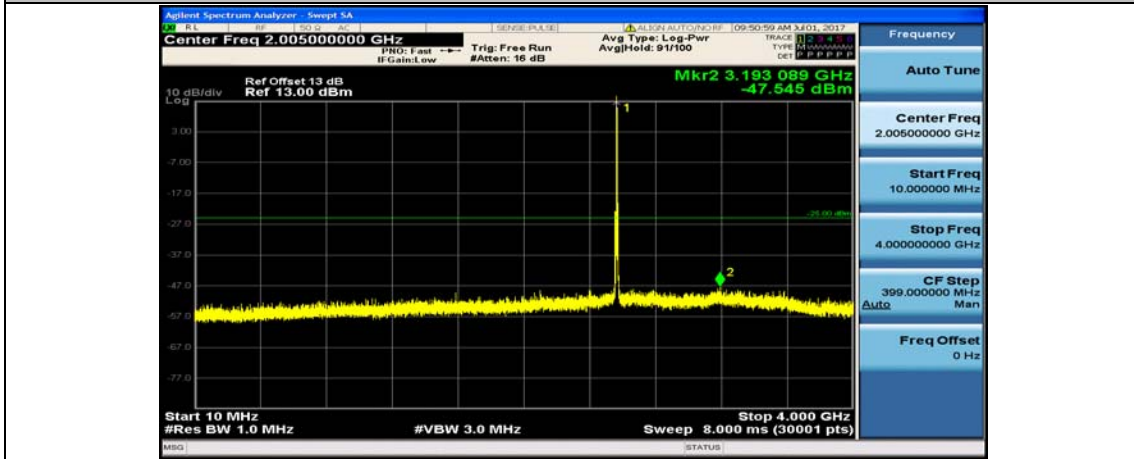

Band7_5MHz_QPSK_21425_1RB#0_10~4000MHz