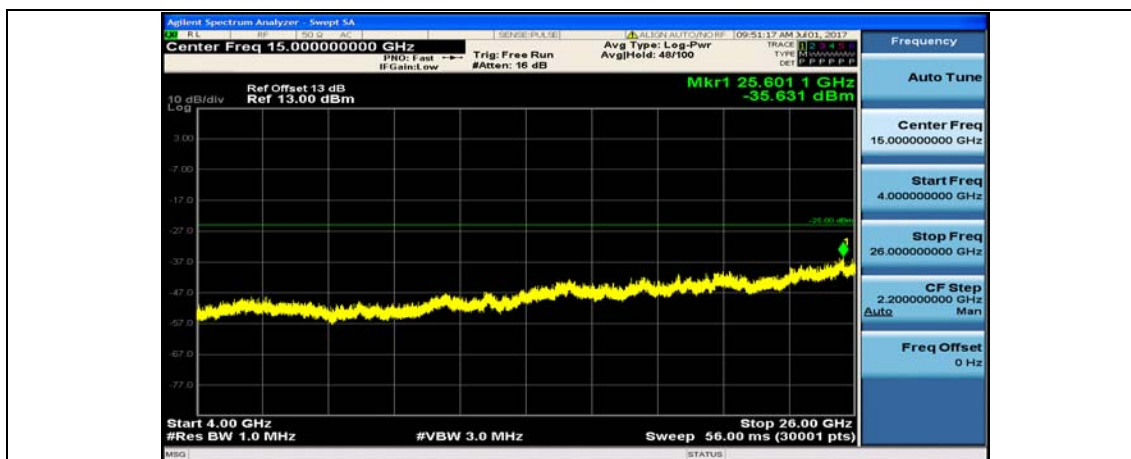

Band7_5MHz_QPSK_21425_1RB#0_4000~26000MHz