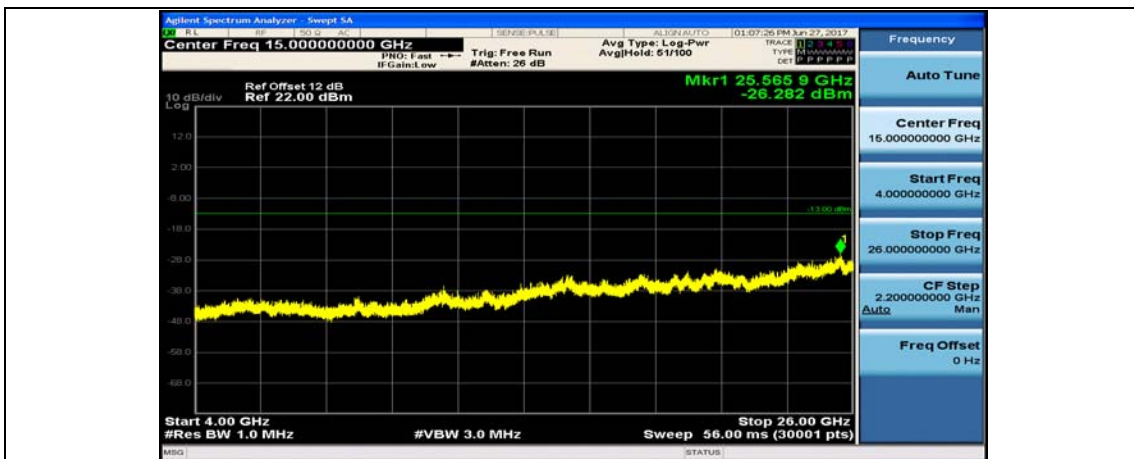

Band7\_20MHz\_16QAM\_21350\_1RB#0\_400~26000MHz

Band17\_5MHz\_QPSK\_23755\_1RB#0\_10~4000MHz

Band17\_5MHz\_QPSK\_23755\_1RB#0\_4000~26000MHz

Band17\_5MHz\_QPSK\_23790\_1RB#0\_10~4000MHz

Band17\_5MHz\_QPSK\_23790\_1RB#0\_4000~26000MHz