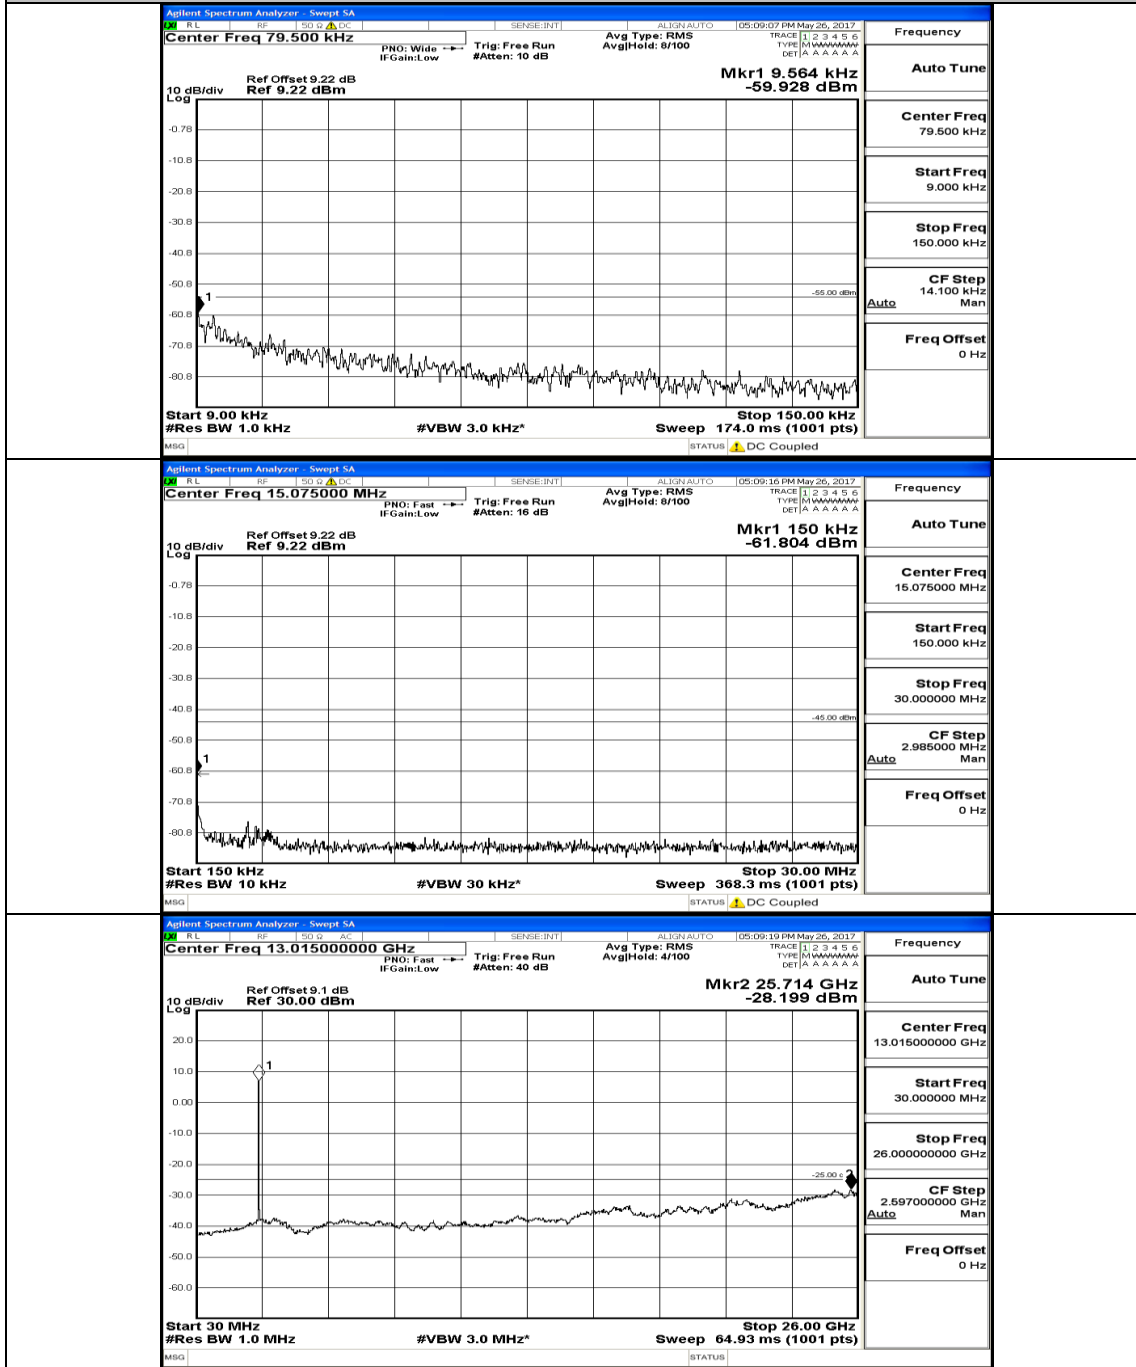

Appendix E: Conducted Spurious Emission LTE Band 7 Test Graphs

Channel Bandwidth: 5 MHz

(Channel Bandwidth: 5 MHz) MCH_QPSK_1RB#0

(Channel Bandwidth: 5 MHz) HCH_QPSK_1RB#0

(Channel Bandwidth: 5 MHz)_LCH_16QAM_1RB#0

(Channel Bandwidth: 5 MHz)_MCH_16QAM_1RB#0

(Channel Bandwidth: 5 MHz) HCH_16QAM_1RB#0

Channel Bandwidth: 10 MHz

Channel Bandwidth: 10 MHz LCH_QPSK_1RB#49

Channel Bandwidth: 10 MHz_MCH_QPSK_1RB#0

Channel Bandwidth: 10 MHz_HCH_QPSK_1RB#0

Channel Bandwidth: 10 MHz_LCH_16QAM_1RB#0

Channel Bandwidth: 10 MHz_MCH_16QAM_1RB#0

Channel Bandwidth: 10 MHz_HCH_16QAM_1RB#0

Channel Bandwidth: 15 MHz

(Channel Bandwidth:15 MHz)_LCH_QPSK_1RB#0

(Channel Bandwidth:15 MHz)_MCH_QPSK_1RB#0