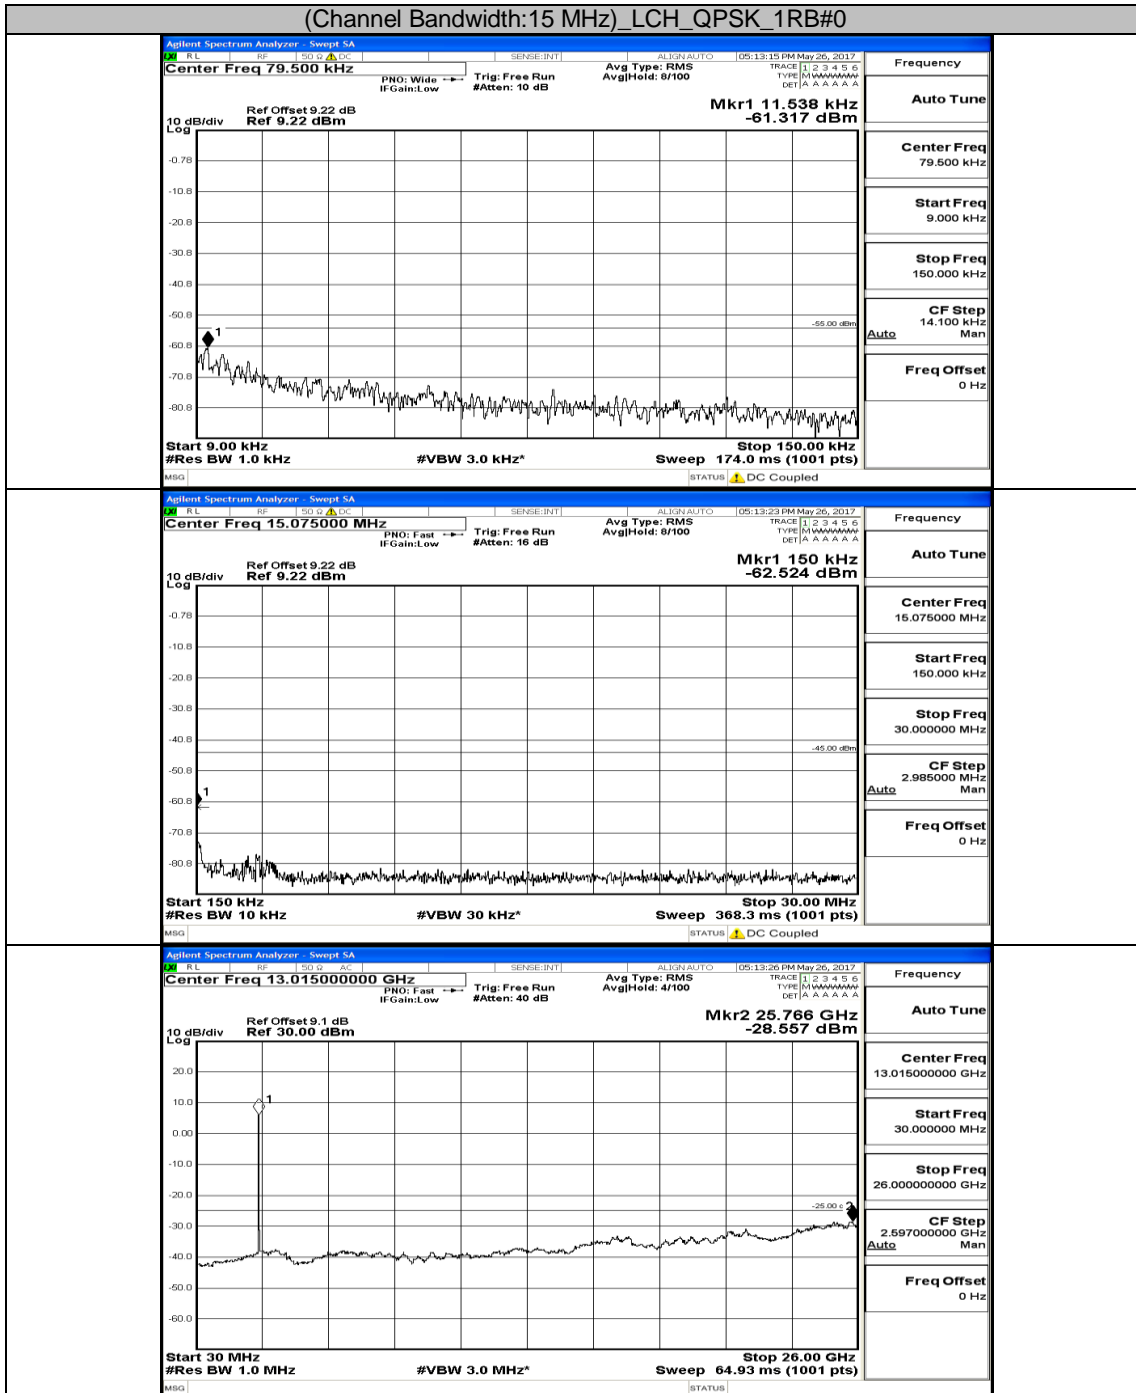

Appendix E: Conducted Spurious Emission LTE Band 7 Test Graphs

Channel Bandwidth: 5 MHz

(Channel Bandwidth: 5 MHz) MCH_QPSK_1RB#0

(Channel Bandwidth: 5 MHz) HCH_QPSK_1RB#0

(Channel Bandwidth: 5 MHz)_LCH_16QAM_1RB#0

(Channel Bandwidth: 5 MHz)_MCH_16QAM_1RB#0

(Channel Bandwidth: 5 MHz) HCH_16QAM_1RB#0

Channel Bandwidth: 10 MHz

Channel Bandwidth: 10 MHz LCH_QPSK_1RB#49

Channel Bandwidth: 10 MHz_MCH_QPSK_1RB#0

Channel Bandwidth: 10 MHz_HCH_QPSK_1RB#0

Channel Bandwidth: 10 MHz_LCH_16QAM_1RB#0

Channel Bandwidth: 10 MHz_MCH_16QAM_1RB#0

Channel Bandwidth: 10 MHz_HCH_16QAM_1RB#0

Channel Bandwidth: 15 MHz

(Channel Bandwidth:15 MHz)_LCH_QPSK_1RB#0

(Channel Bandwidth:15 MHz)_MCH_QPSK_1RB#0

(Channel Bandwidth:15 MHz)_HCH_QPSK_1RB#0

(Channel Bandwidth:15 MHz) LCH_16QAM_1RB#0

(Channel Bandwidth:15 MHz)_MCH_16QAM_1RB#0

(Channel Bandwidth:15 MHz)_HCH_16QAM_1RB#0

Channel Bandwidth: 20 MHz

(Channel Bandwidth:20 MHz)_MCH_QPSK_1RB#0