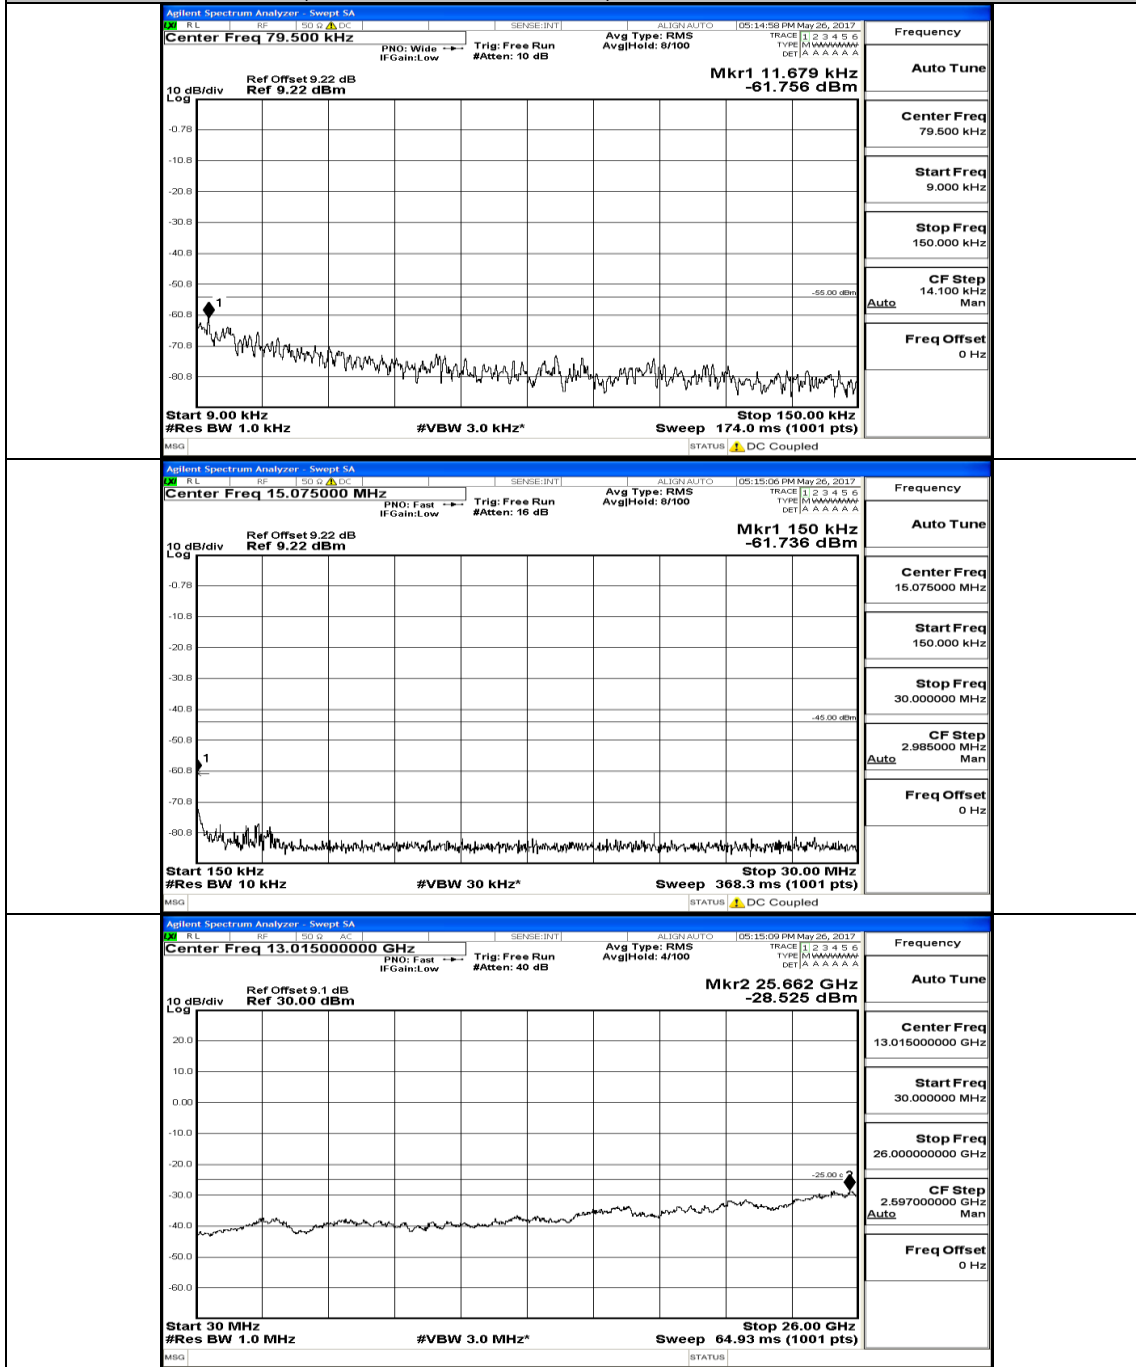

Appendix E: Conducted Spurious Emission LTE Band 7 Test Graphs

Channel Bandwidth: 5 MHz

(Channel Bandwidth: 5 MHz) MCH_QPSK_1RB#0

(Channel Bandwidth: 5 MHz) HCH_QPSK_1RB#0

(Channel Bandwidth: 5 MHz)_LCH_16QAM_1RB#0

(Channel Bandwidth: 5 MHz)_MCH_16QAM_1RB#0

(Channel Bandwidth: 5 MHz) HCH_16QAM_1RB#0

Channel Bandwidth: 10 MHz

Channel Bandwidth: 10 MHz LCH_QPSK_1RB#49

Channel Bandwidth: 10 MHz_MCH_QPSK_1RB#0

Channel Bandwidth: 10 MHz_HCH_QPSK_1RB#0

Channel Bandwidth: 10 MHz_LCH_16QAM_1RB#0

Channel Bandwidth: 10 MHz_MCH_16QAM_1RB#0

Channel Bandwidth: 10 MHz_HCH_16QAM_1RB#0

Channel Bandwidth: 15 MHz

(Channel Bandwidth:15 MHz)_LCH_QPSK_1RB#0

(Channel Bandwidth:15 MHz)_MCH_QPSK_1RB#0

(Channel Bandwidth:15 MHz)_HCH_QPSK_1RB#0

(Channel Bandwidth:15 MHz) LCH_16QAM_1RB#0

(Channel Bandwidth:15 MHz)_MCH_16QAM_1RB#0

(Channel Bandwidth:15 MHz)_HCH_16QAM_1RB#0

Channel Bandwidth: 20 MHz

(Channel Bandwidth:20 MHz)_MCH_QPSK_1RB#0