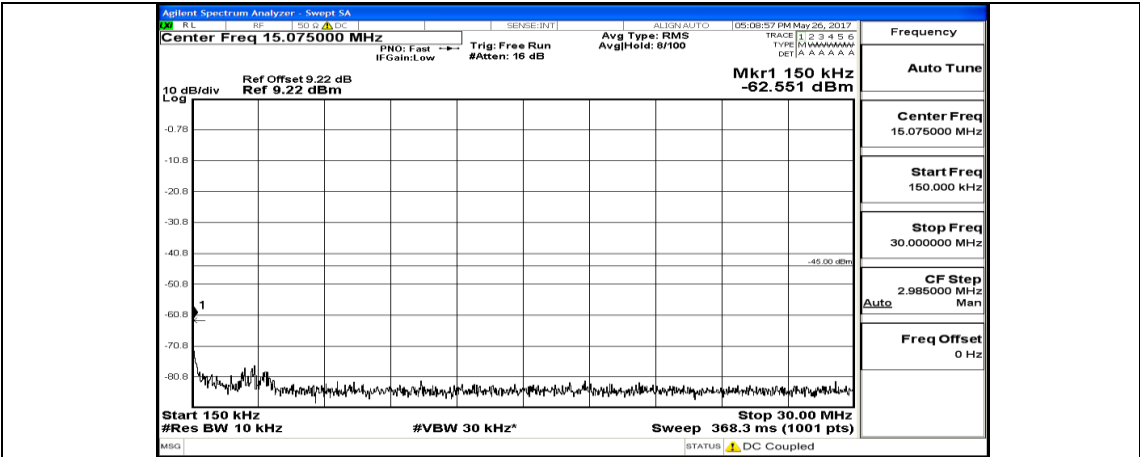

Appendix E: Conducted Spurious Emission LTE Band 7 Test Graphs

Channel Bandwidth: 5 MHz

(Channel Bandwidth: 5 MHz) MCH_QPSK_1RB#0

(Channel Bandwidth: 5 MHz) HCH_QPSK_1RB#0

(Channel Bandwidth: 5 MHz)_LCH_16QAM_1RB#0

(Channel Bandwidth: 5 MHz)_MCH_16QAM_1RB#0

(Channel Bandwidth: 5 MHz) HCH_16QAM_1RB#0

Channel Bandwidth: 10 MHz

Channel Bandwidth: 10 MHz LCH_QPSK_1RB#49

Channel Bandwidth: 10 MHz_MCH_QPSK_1RB#0

Channel Bandwidth: 10 MHz_HCH_QPSK_1RB#0

Channel Bandwidth: 10 MHz_LCH_16QAM_1RB#0

Channel Bandwidth: 10 MHz_MCH_16QAM_1RB#0

Channel Bandwidth: 10 MHz_HCH_16QAM_1RB#0

Channel Bandwidth: 15 MHz

(Channel Bandwidth:15 MHz)_LCH_QPSK_1RB#0

(Channel Bandwidth:15 MHz)_MCH_QPSK_1RB#0