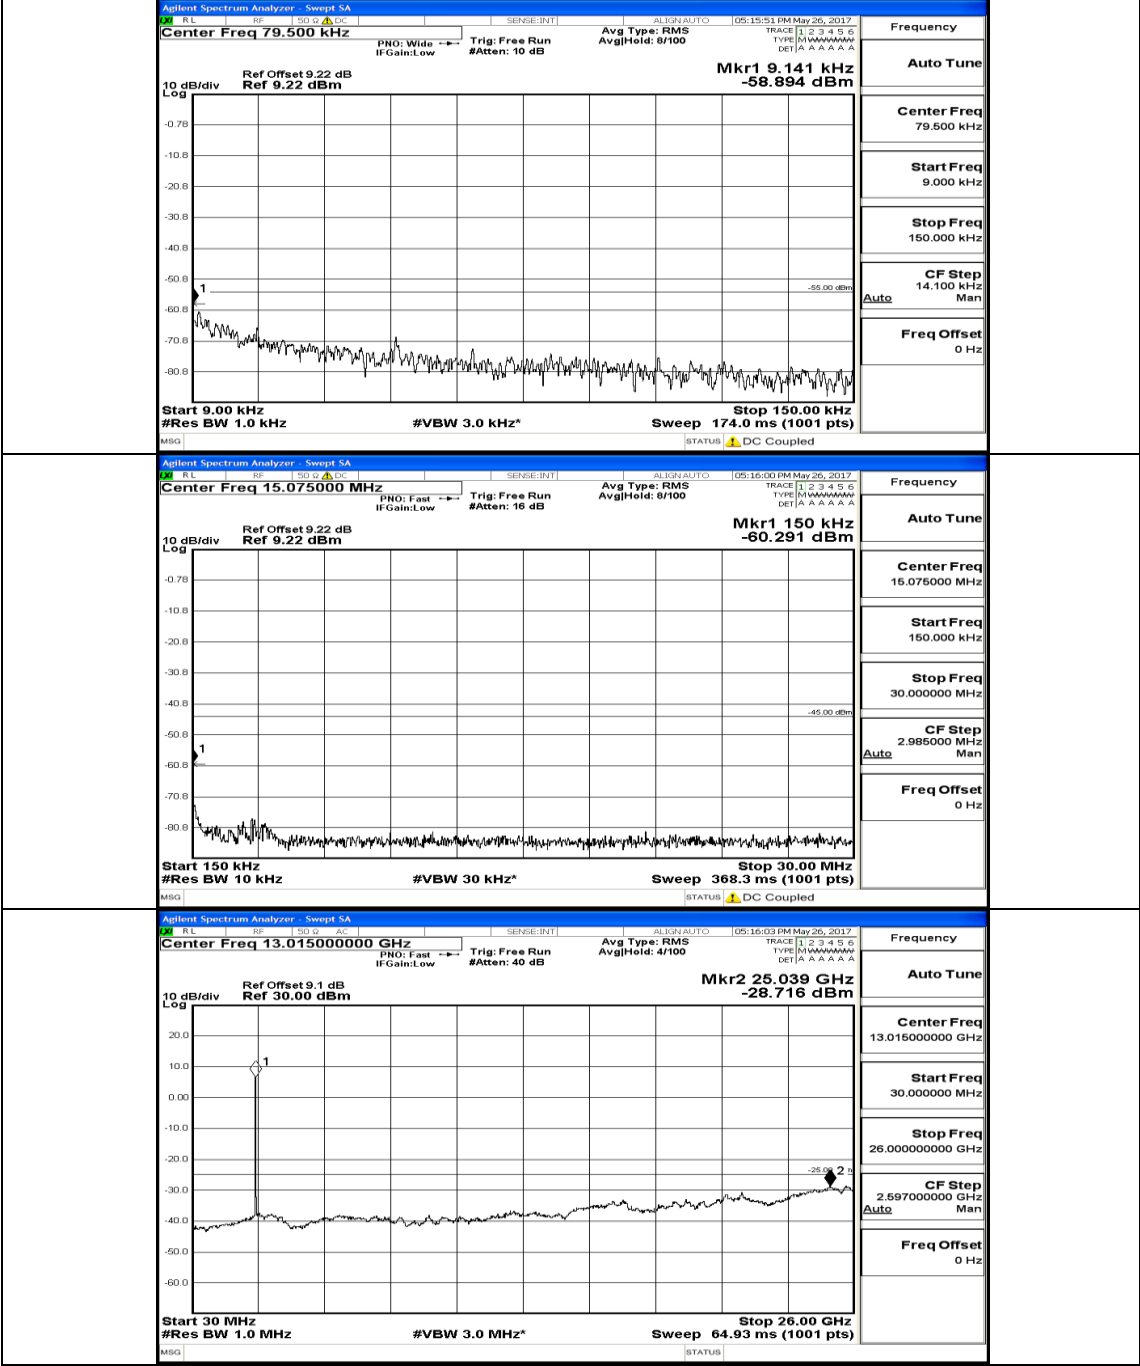

Appendix E: Conducted Spurious Emission LTE Band 7 Test Graphs

Channel Bandwidth: 5 MHz

(Channel Bandwidth: 5 MHz) MCH_QPSK_1RB#0

(Channel Bandwidth: 5 MHz) HCH_QPSK_1RB#0

(Channel Bandwidth: 5 MHz)_LCH_16QAM_1RB#0

(Channel Bandwidth: 5 MHz)_MCH_16QAM_1RB#0

(Channel Bandwidth: 5 MHz) HCH_16QAM_1RB#0

Channel Bandwidth: 10 MHz

Channel Bandwidth: 10 MHz LCH_QPSK_1RB#49

Channel Bandwidth: 10 MHz_MCH_QPSK_1RB#0

Channel Bandwidth: 10 MHz_HCH_QPSK_1RB#0

Channel Bandwidth: 10 MHz_LCH_16QAM_1RB#0

Channel Bandwidth: 10 MHz_MCH_16QAM_1RB#0

Channel Bandwidth: 10 MHz_HCH_16QAM_1RB#0

Channel Bandwidth: 15 MHz

(Channel Bandwidth:15 MHz)_LCH_QPSK_1RB#0

(Channel Bandwidth:15 MHz)_MCH_QPSK_1RB#0

(Channel Bandwidth:15 MHz)_HCH_QPSK_1RB#0

(Channel Bandwidth:15 MHz) LCH_16QAM_1RB#0

(Channel Bandwidth:15 MHz)_MCH_16QAM_1RB#0

(Channel Bandwidth:15 MHz)_HCH_16QAM_1RB#0

Channel Bandwidth: 20 MHz

(Channel Bandwidth:20 MHz)_MCH_QPSK_1RB#0