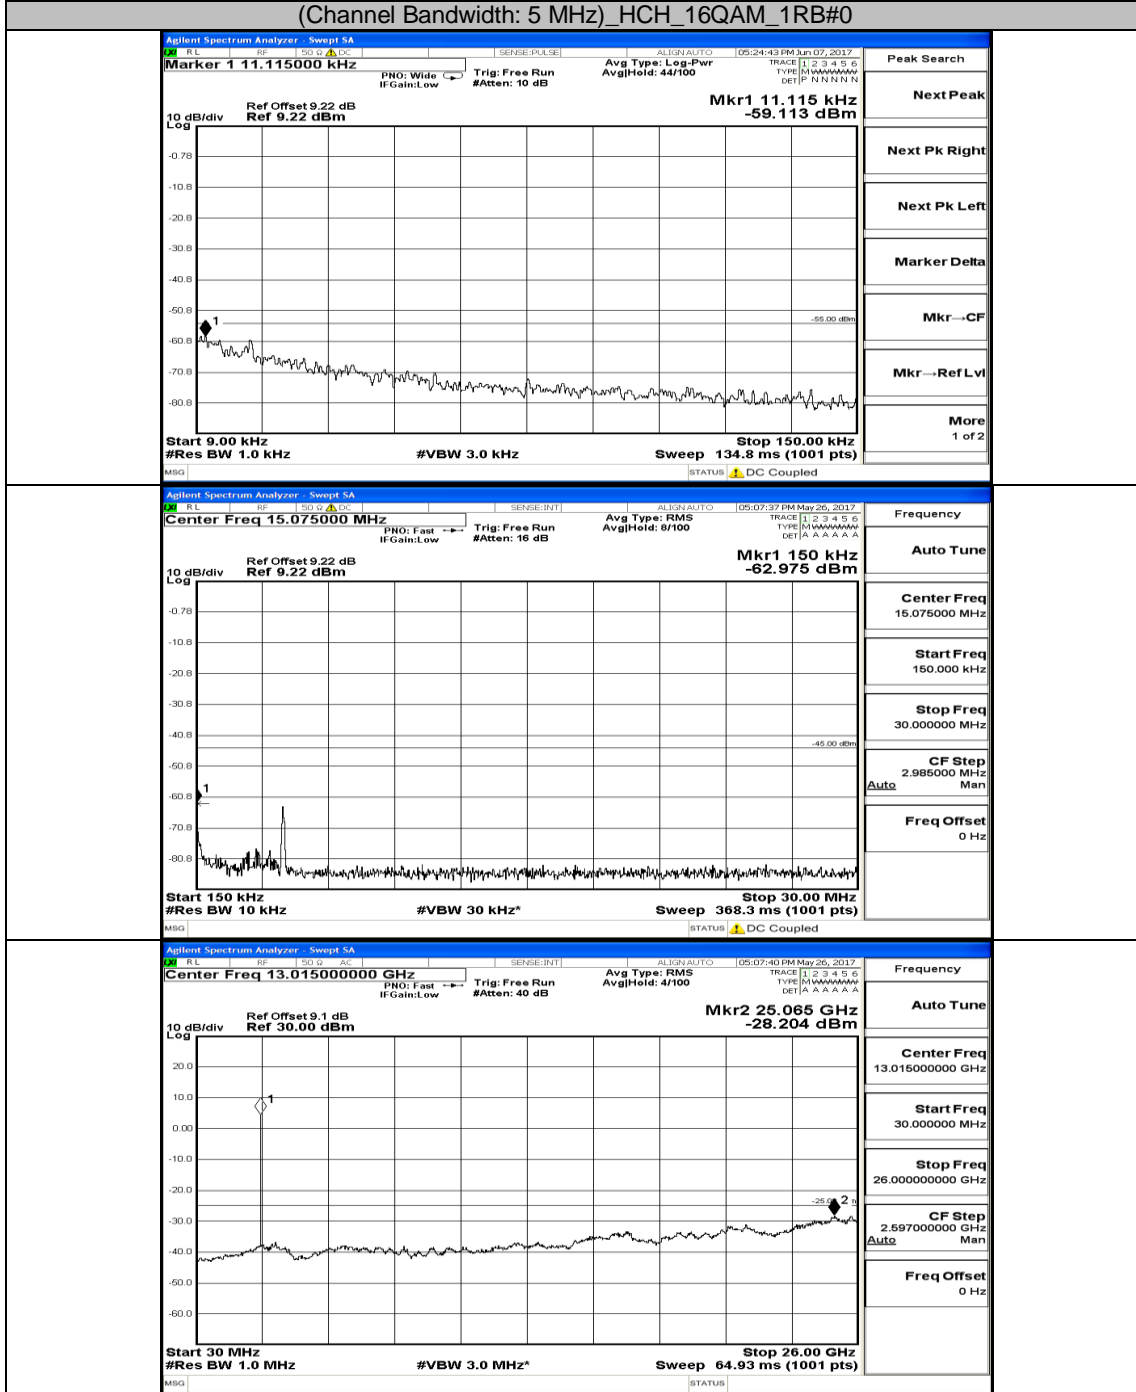

Appendix E: Conducted Spurious Emission LTE Band 7 Test Graphs

Channel Bandwidth: 5 MHz

(Channel Bandwidth: 5 MHz) MCH_QPSK_1RB#0

(Channel Bandwidth: 5 MHz) HCH_QPSK_1RB#0

(Channel Bandwidth: 5 MHz)_LCH_16QAM_1RB#0

(Channel Bandwidth: 5 MHz)_MCH_16QAM_1RB#0

(Channel Bandwidth: 5 MHz) HCH_16QAM_1RB#0

Channel Bandwidth: 10 MHz

Channel Bandwidth: 10 MHz LCH_QPSK_1RB#49

Channel Bandwidth: 10 MHz_MCH_QPSK_1RB#0

Channel Bandwidth: 10 MHz_HCH_QPSK_1RB#0

Channel Bandwidth: 10 MHz_LCH_16QAM_1RB#0

Channel Bandwidth: 10 MHz_MCH_16QAM_1RB#0

Channel Bandwidth: 10 MHz_HCH_16QAM_1RB#0

Channel Bandwidth: 15 MHz

(Channel Bandwidth:15 MHz)_LCH_QPSK_1RB#0

(Channel Bandwidth:15 MHz)_MCH_QPSK_1RB#0