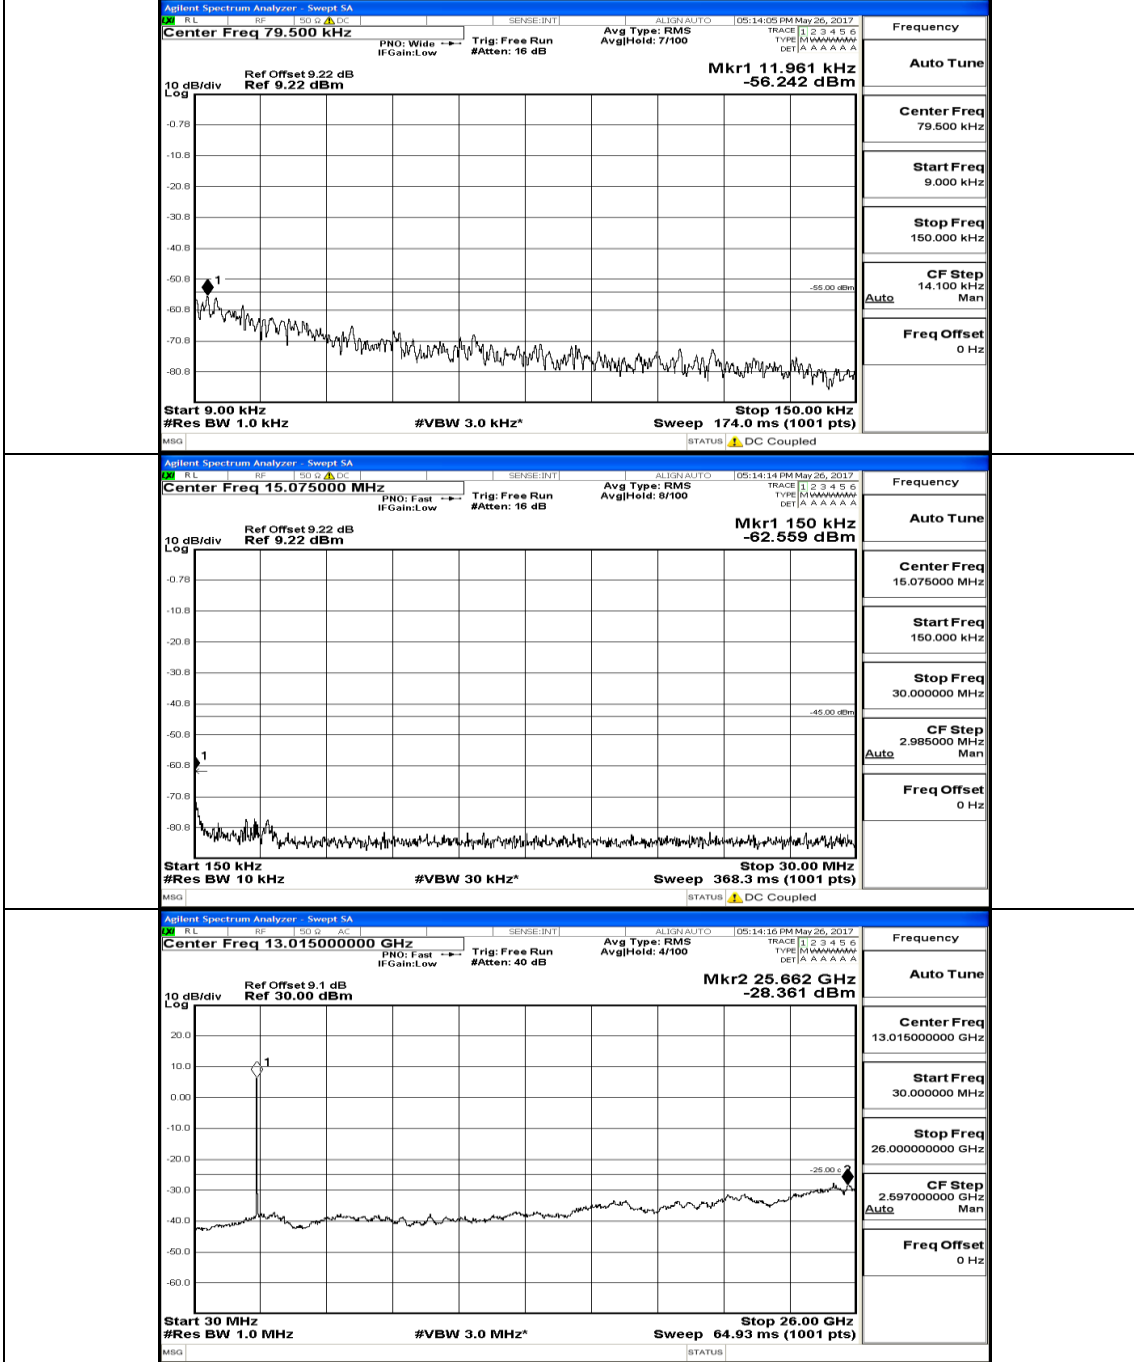

Appendix E: Conducted Spurious Emission LTE Band 7 Test Graphs

Channel Bandwidth: 5 MHz

(Channel Bandwidth: 5 MHz) MCH_QPSK_1RB#0

(Channel Bandwidth: 5 MHz) HCH_QPSK_1RB#0

(Channel Bandwidth: 5 MHz)_LCH_16QAM_1RB#0

(Channel Bandwidth: 5 MHz)_MCH_16QAM_1RB#0

(Channel Bandwidth: 5 MHz) HCH_16QAM_1RB#0

Channel Bandwidth: 10 MHz

Channel Bandwidth: 10 MHz LCH_QPSK_1RB#49

Channel Bandwidth: 10 MHz_MCH_QPSK_1RB#0

Channel Bandwidth: 10 MHz_HCH_QPSK_1RB#0

Channel Bandwidth: 10 MHz_LCH_16QAM_1RB#0

Channel Bandwidth: 10 MHz_MCH_16QAM_1RB#0

Channel Bandwidth: 10 MHz_HCH_16QAM_1RB#0

Channel Bandwidth: 15 MHz

(Channel Bandwidth:15 MHz)_LCH_QPSK_1RB#0

(Channel Bandwidth:15 MHz)_MCH_QPSK_1RB#0

(Channel Bandwidth:15 MHz)_HCH_QPSK_1RB#0

(Channel Bandwidth:15 MHz) LCH_16QAM_1RB#0

(Channel Bandwidth:15 MHz)_MCH_16QAM_1RB#0

(Channel Bandwidth:15 MHz)_HCH_16QAM_1RB#0

Channel Bandwidth: 20 MHz

(Channel Bandwidth:20 MHz)_MCH_QPSK_1RB#0