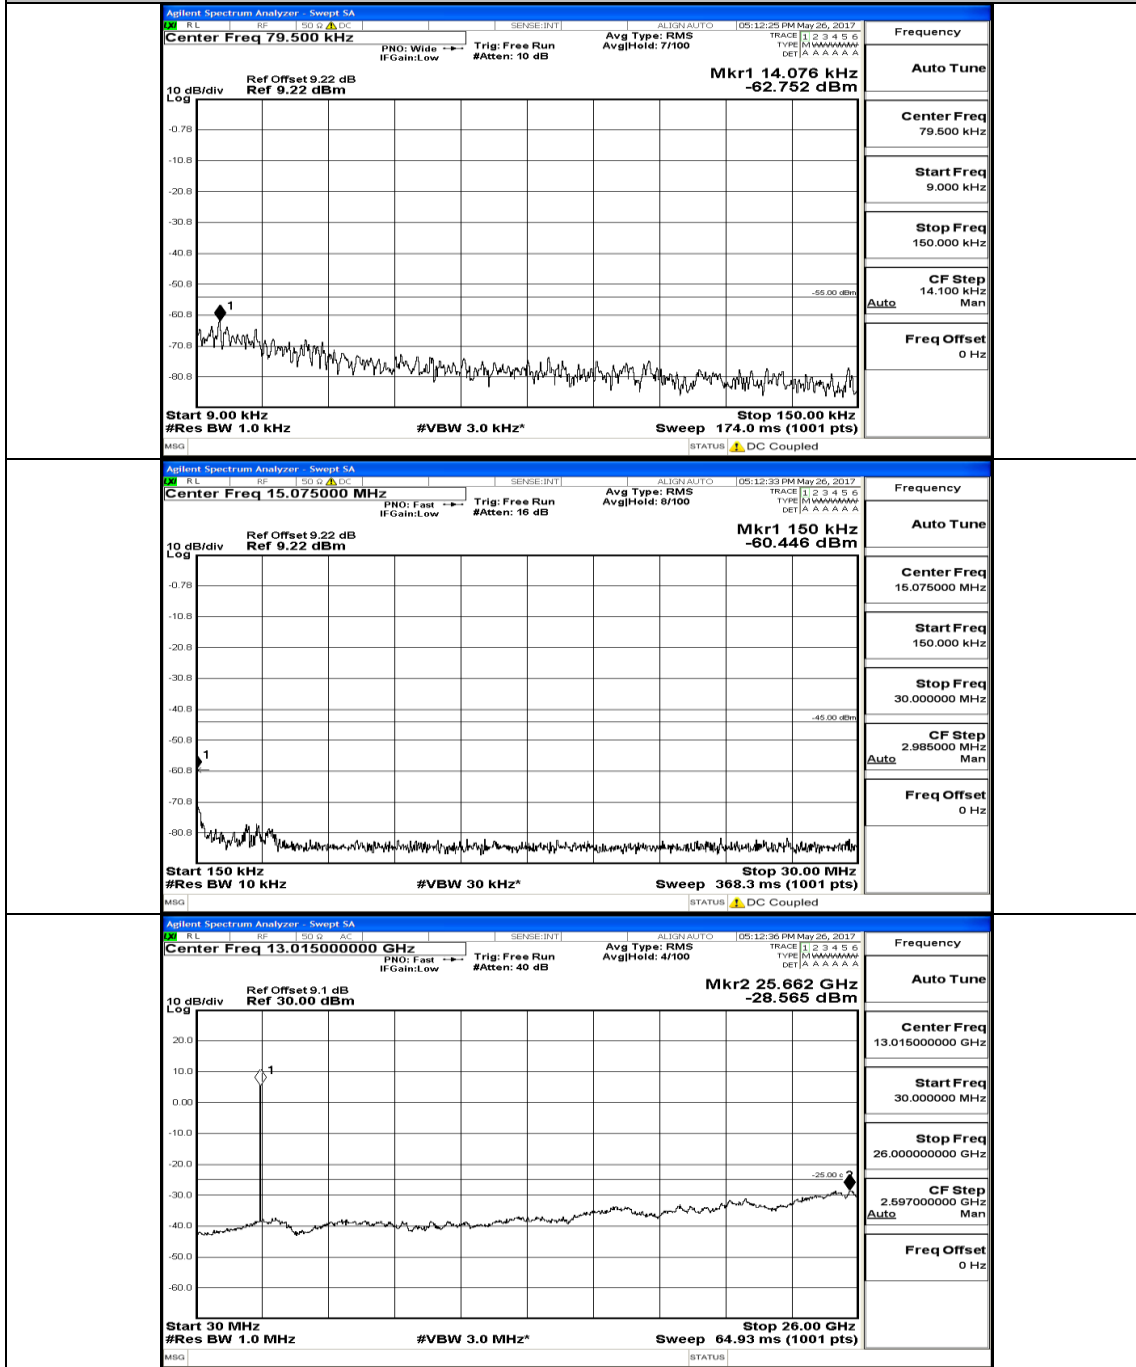

Appendix E: Conducted Spurious Emission LTE Band 7 Test Graphs

Channel Bandwidth: 5 MHz

(Channel Bandwidth: 5 MHz) MCH_QPSK_1RB#0

(Channel Bandwidth: 5 MHz) HCH_QPSK_1RB#0

(Channel Bandwidth: 5 MHz)_LCH_16QAM_1RB#0

(Channel Bandwidth: 5 MHz)_MCH_16QAM_1RB#0

(Channel Bandwidth: 5 MHz) HCH_16QAM_1RB#0

Channel Bandwidth: 10 MHz

Channel Bandwidth: 10 MHz LCH_QPSK_1RB#49

Channel Bandwidth: 10 MHz_MCH_QPSK_1RB#0

Channel Bandwidth: 10 MHz_HCH_QPSK_1RB#0

Channel Bandwidth: 10 MHz_LCH_16QAM_1RB#0

Channel Bandwidth: 10 MHz_MCH_16QAM_1RB#0

Channel Bandwidth: 10 MHz_HCH_16QAM_1RB#0

Channel Bandwidth: 15 MHz

(Channel Bandwidth:15 MHz)_LCH_QPSK_1RB#0

(Channel Bandwidth:15 MHz)_MCH_QPSK_1RB#0