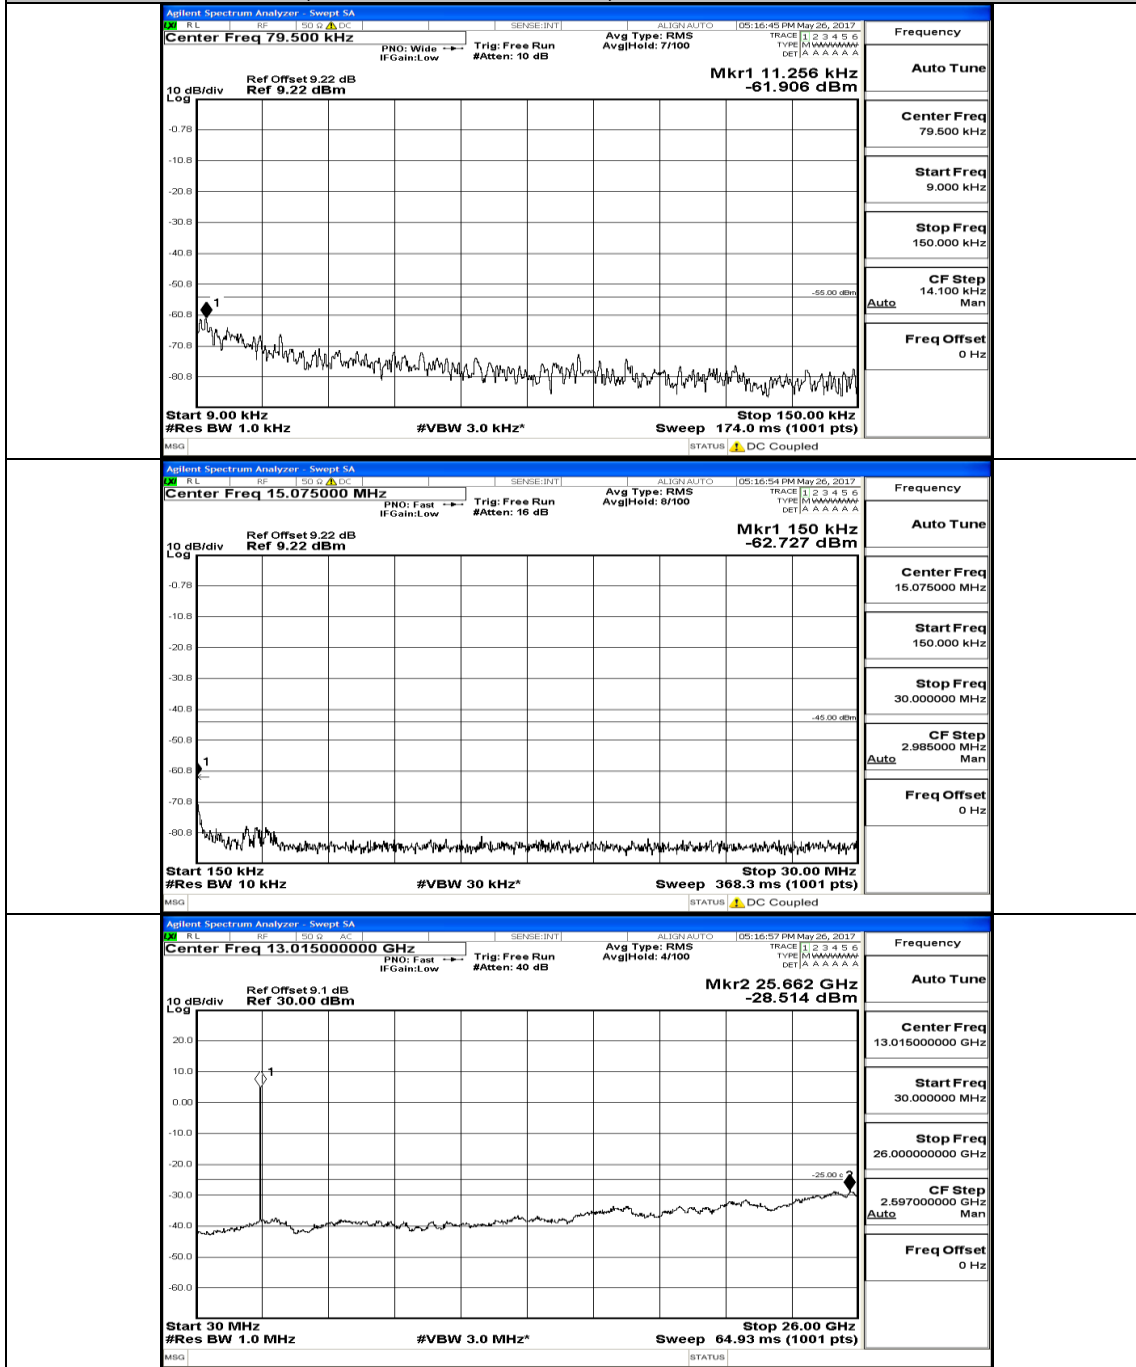

Appendix E: Conducted Spurious Emission LTE Band 7 Test Graphs

Channel Bandwidth: 5 MHz

(Channel Bandwidth: 5 MHz) MCH_QPSK_1RB#0

(Channel Bandwidth: 5 MHz) HCH_QPSK_1RB#0

(Channel Bandwidth: 5 MHz)_LCH_16QAM_1RB#0

(Channel Bandwidth: 5 MHz)_MCH_16QAM_1RB#0

(Channel Bandwidth: 5 MHz) HCH_16QAM_1RB#0

Channel Bandwidth: 10 MHz

Channel Bandwidth: 10 MHz LCH_QPSK_1RB#49

Channel Bandwidth: 10 MHz_MCH_QPSK_1RB#0

Channel Bandwidth: 10 MHz_HCH_QPSK_1RB#0

Channel Bandwidth: 10 MHz_LCH_16QAM_1RB#0

Channel Bandwidth: 10 MHz_MCH_16QAM_1RB#0

Channel Bandwidth: 10 MHz_HCH_16QAM_1RB#0

Channel Bandwidth: 15 MHz

(Channel Bandwidth:15 MHz)_LCH_QPSK_1RB#0

(Channel Bandwidth:15 MHz)_MCH_QPSK_1RB#0

(Channel Bandwidth:15 MHz)_HCH_QPSK_1RB#0

(Channel Bandwidth:15 MHz) LCH_16QAM_1RB#0

(Channel Bandwidth:15 MHz)_MCH_16QAM_1RB#0

(Channel Bandwidth:15 MHz)_HCH_16QAM_1RB#0

Channel Bandwidth: 20 MHz

(Channel Bandwidth:20 MHz)_MCH_QPSK_1RB#0