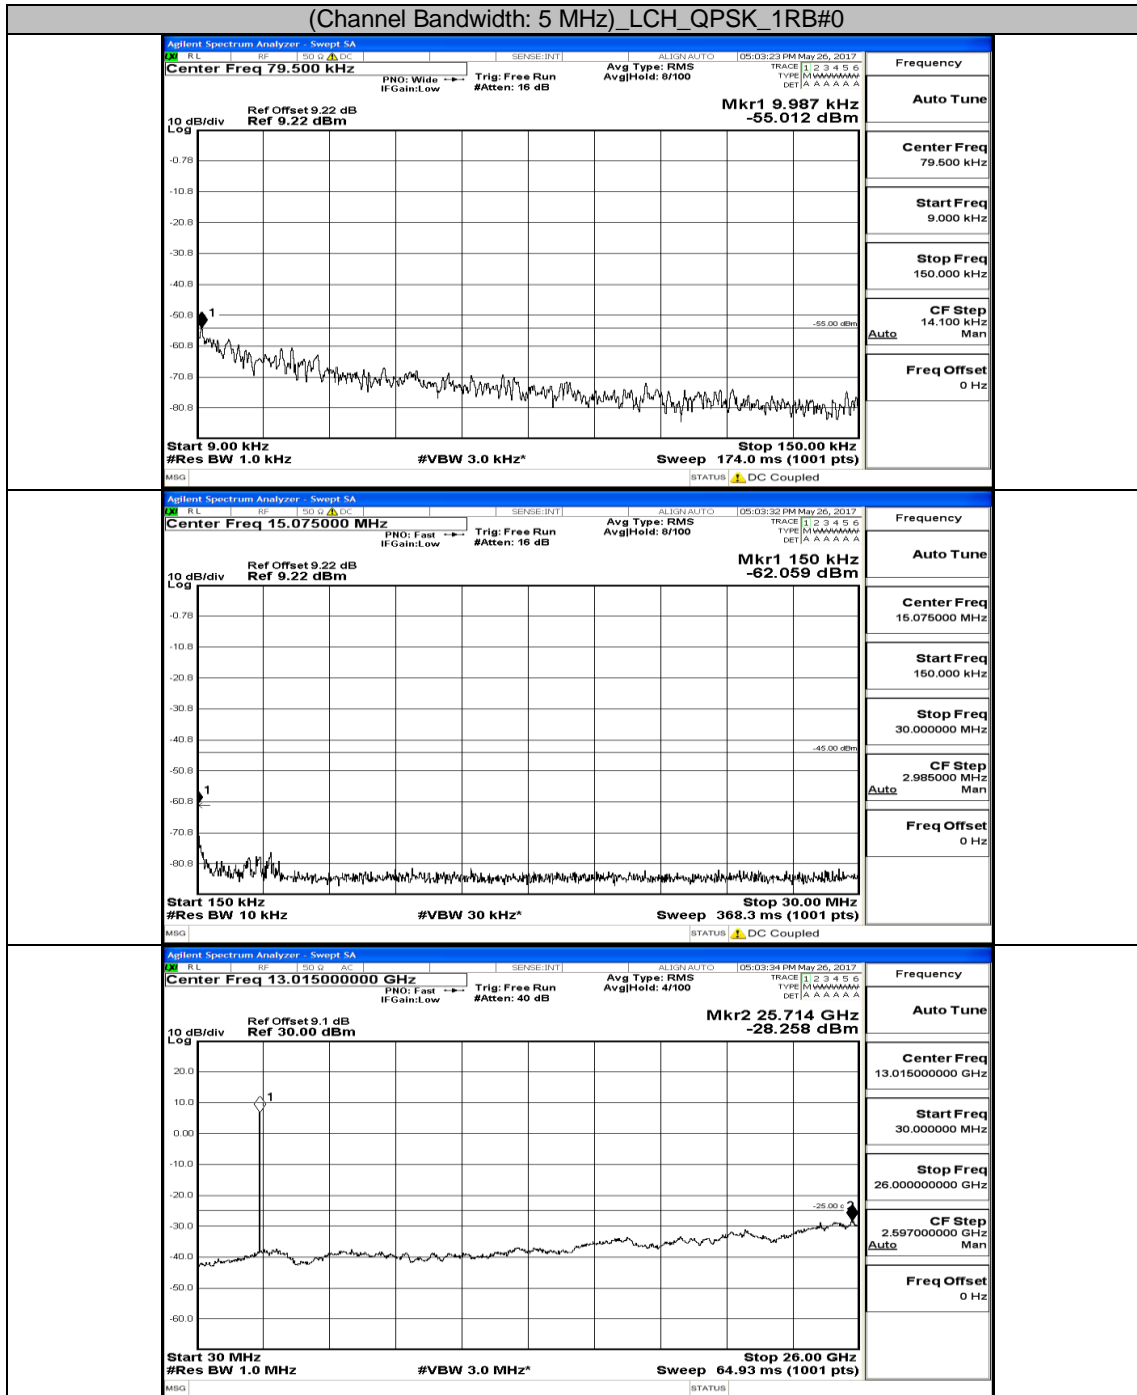

Appendix E: Conducted Spurious Emission LTE Band 7 Test Graphs

Channel Bandwidth: 5 MHz

(Channel Bandwidth: 5 MHz) MCH_QPSK_1RB#0

(Channel Bandwidth: 5 MHz) HCH_QPSK_1RB#0

(Channel Bandwidth: 5 MHz)_LCH_16QAM_1RB#0

(Channel Bandwidth: 5 MHz)_MCH_16QAM_1RB#0

(Channel Bandwidth: 5 MHz) HCH_16QAM_1RB#0

Channel Bandwidth: 10 MHz

Channel Bandwidth: 10 MHz LCH_QPSK_1RB#49

Channel Bandwidth: 10 MHz_MCH_QPSK_1RB#0

Channel Bandwidth: 10 MHz_HCH_QPSK_1RB#0

Channel Bandwidth: 10 MHz_LCH_16QAM_1RB#0

Channel Bandwidth: 10 MHz_MCH_16QAM_1RB#0

Channel Bandwidth: 10 MHz_HCH_16QAM_1RB#0

Channel Bandwidth: 15 MHz

(Channel Bandwidth:15 MHz)_LCH_QPSK_1RB#0

(Channel Bandwidth:15 MHz)_MCH_QPSK_1RB#0