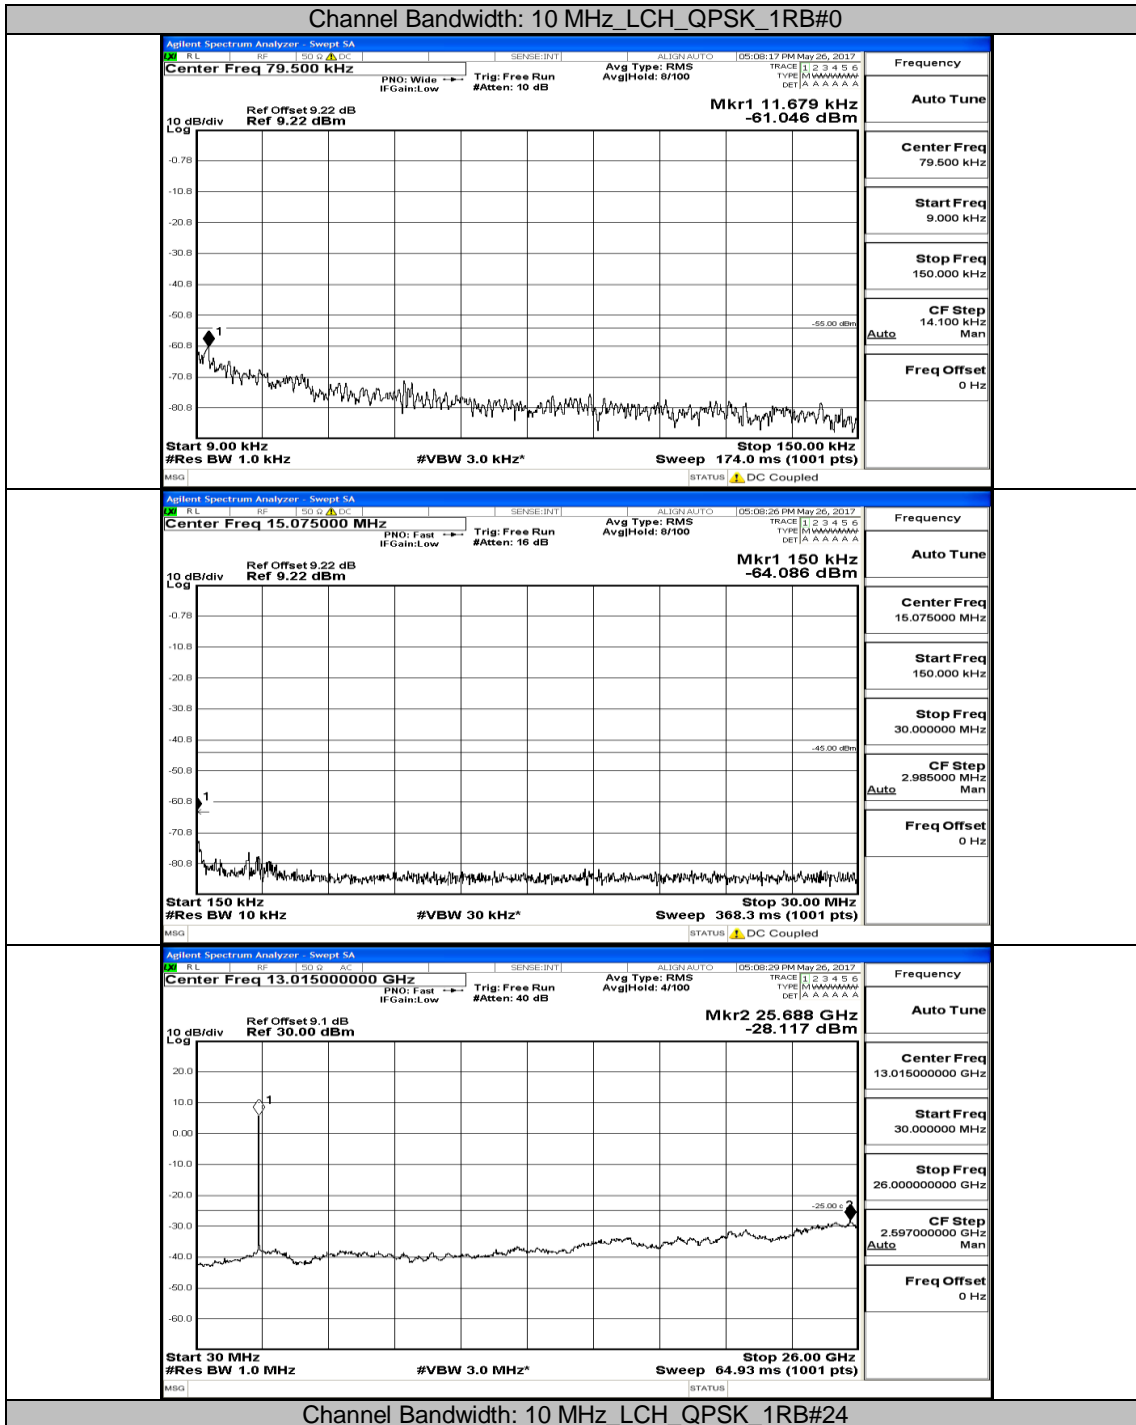

Appendix E: Conducted Spurious Emission LTE Band 7 Test Graphs

Channel Bandwidth: 5 MHz

(Channel Bandwidth: 5 MHz) MCH_QPSK_1RB#0

(Channel Bandwidth: 5 MHz) HCH_QPSK_1RB#0

(Channel Bandwidth: 5 MHz)_LCH_16QAM_1RB#0

(Channel Bandwidth: 5 MHz)_MCH_16QAM_1RB#0

(Channel Bandwidth: 5 MHz) HCH_16QAM_1RB#0

Channel Bandwidth: 10 MHz

Channel Bandwidth: 10 MHz LCH_QPSK_1RB#49

Channel Bandwidth: 10 MHz_MCH_QPSK_1RB#0

Channel Bandwidth: 10 MHz_HCH_QPSK_1RB#0

Channel Bandwidth: 10 MHz_LCH_16QAM_1RB#0

Channel Bandwidth: 10 MHz_MCH_16QAM_1RB#0

Channel Bandwidth: 10 MHz_HCH_16QAM_1RB#0

Channel Bandwidth: 15 MHz

(Channel Bandwidth:15 MHz)_LCH_QPSK_1RB#0

(Channel Bandwidth:15 MHz)_MCH_QPSK_1RB#0