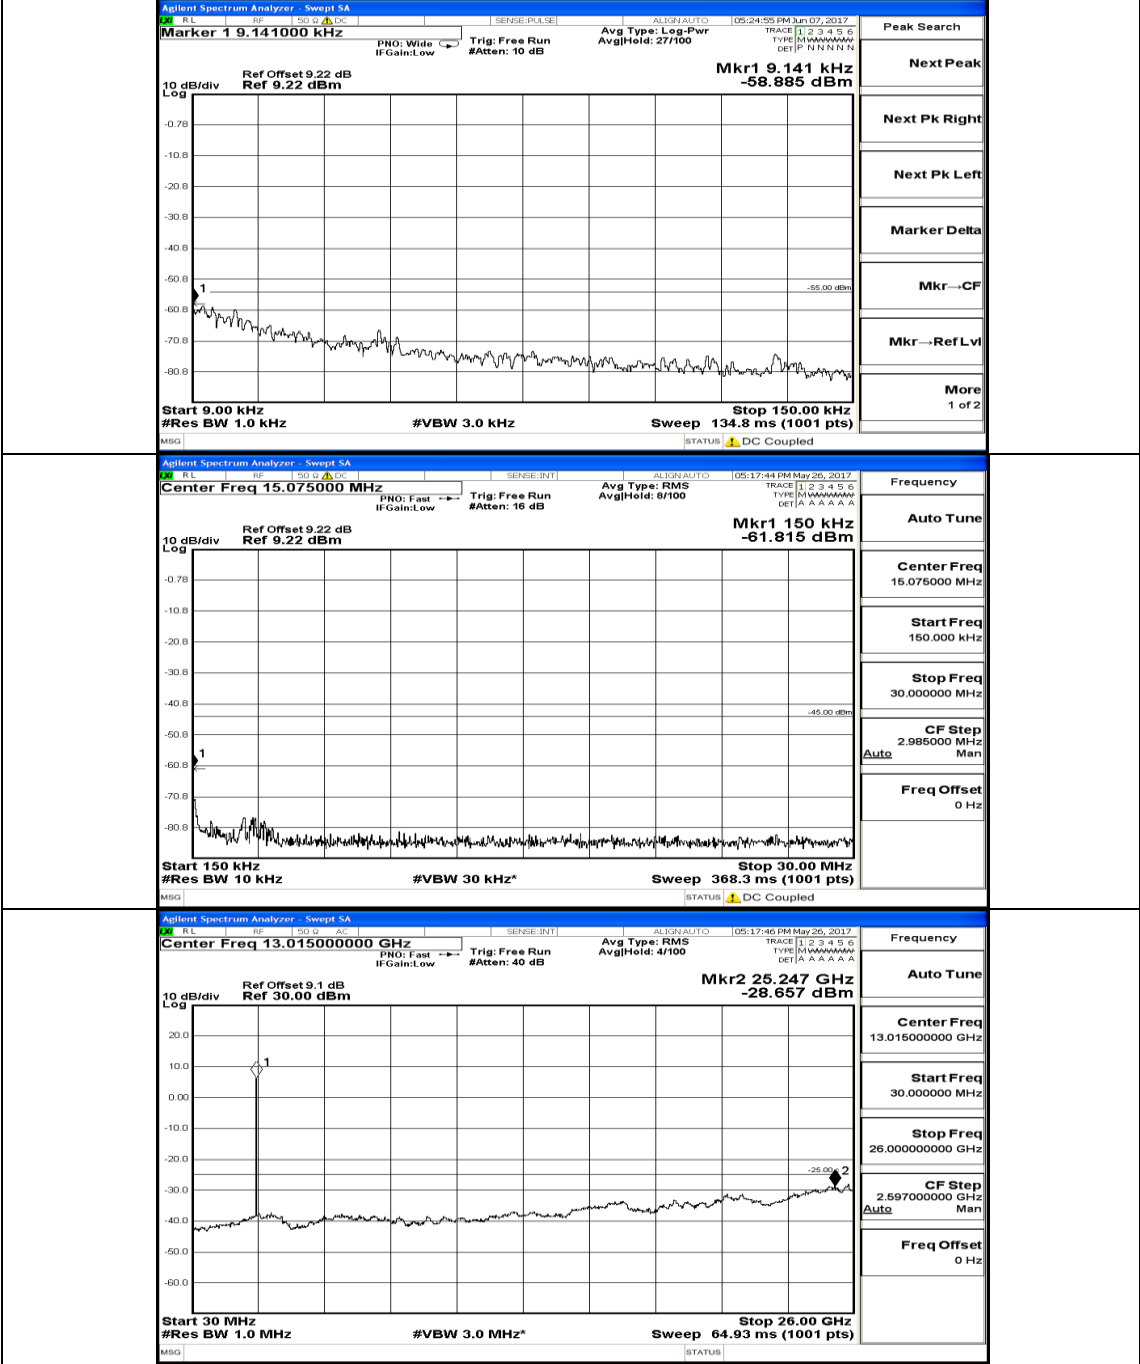

Appendix E: Conducted Spurious Emission LTE Band 7 Test Graphs

Channel Bandwidth: 5 MHz

(Channel Bandwidth: 5 MHz) MCH_QPSK_1RB#0

(Channel Bandwidth: 5 MHz) HCH_QPSK_1RB#0

(Channel Bandwidth: 5 MHz)_LCH_16QAM_1RB#0

Channel Bandwidth: 10 MHz_LCH_16QAM_1RB#0

Channel Bandwidth: 10 MHz_MCH_16QAM_1RB#0

Channel Bandwidth: 10 MHz_HCH_16QAM_1RB#0

Channel Bandwidth: 15 MHz

(Channel Bandwidth:15 MHz)_LCH_QPSK_1RB#0

(Channel Bandwidth:15 MHz)_MCH_QPSK_1RB#0

(Channel Bandwidth:15 MHz)_HCH_QPSK_1RB#0

(Channel Bandwidth:15 MHz) LCH_16QAM_1RB#0

(Channel Bandwidth:15 MHz)_MCH_16QAM_1RB#0

(Channel Bandwidth:15 MHz)_HCH_16QAM_1RB#0

Channel Bandwidth: 20 MHz

(Channel Bandwidth:20 MHz)_MCH_QPSK_1RB#0

(Channel Bandwidth:20 MHz)_HCH_QPSK_1RB#0

(Channel Bandwidth:20 MHz) LCH_16QAM_1RB#0

(Channel Bandwidth:20 MHz)_MCH_16QAM_1RB#0

(Channel Bandwidth:20 MHz)_HCH_16QAM_1RB#0