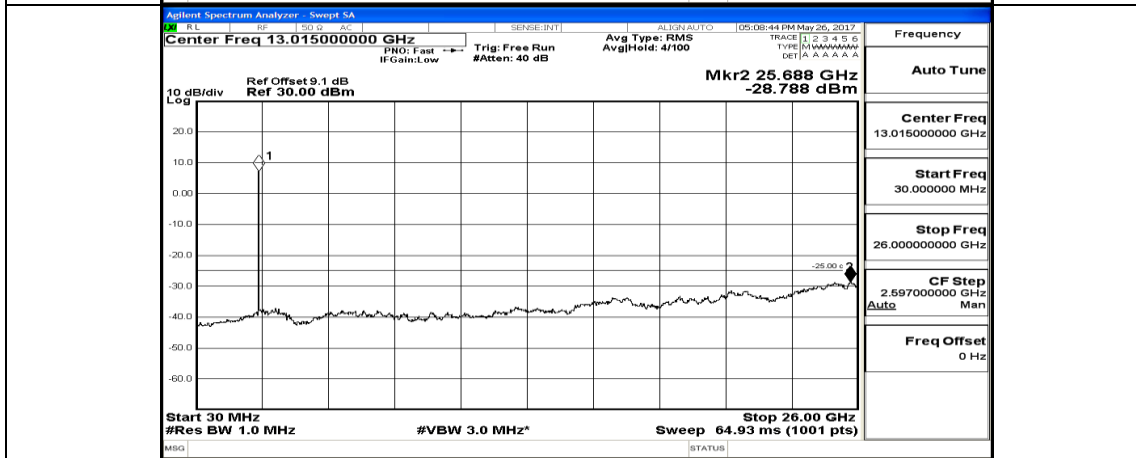

Appendix E: Conducted Spurious Emission LTE Band 7 Test Graphs

Channel Bandwidth: 5 MHz

(Channel Bandwidth: 5 MHz) MCH_QPSK_1RB#0

(Channel Bandwidth: 5 MHz) HCH_QPSK_1RB#0

(Channel Bandwidth: 5 MHz)_LCH_16QAM_1RB#0

(Channel Bandwidth: 5 MHz)_MCH_16QAM_1RB#0

(Channel Bandwidth: 5 MHz) HCH_16QAM_1RB#0

Channel Bandwidth: 10 MHz

Channel Bandwidth: 10 MHz LCH_QPSK_1RB#49

Channel Bandwidth: 10 MHz_MCH_QPSK_1RB#0

Channel Bandwidth: 10 MHz_HCH_QPSK_1RB#0

Channel Bandwidth: 10 MHz_LCH_16QAM_1RB#0

Channel Bandwidth: 10 MHz_MCH_16QAM_1RB#0

Channel Bandwidth: 10 MHz_HCH_16QAM_1RB#0

Channel Bandwidth: 15 MHz

(Channel Bandwidth:15 MHz)_LCH_QPSK_1RB#0

(Channel Bandwidth:15 MHz)_MCH_QPSK_1RB#0