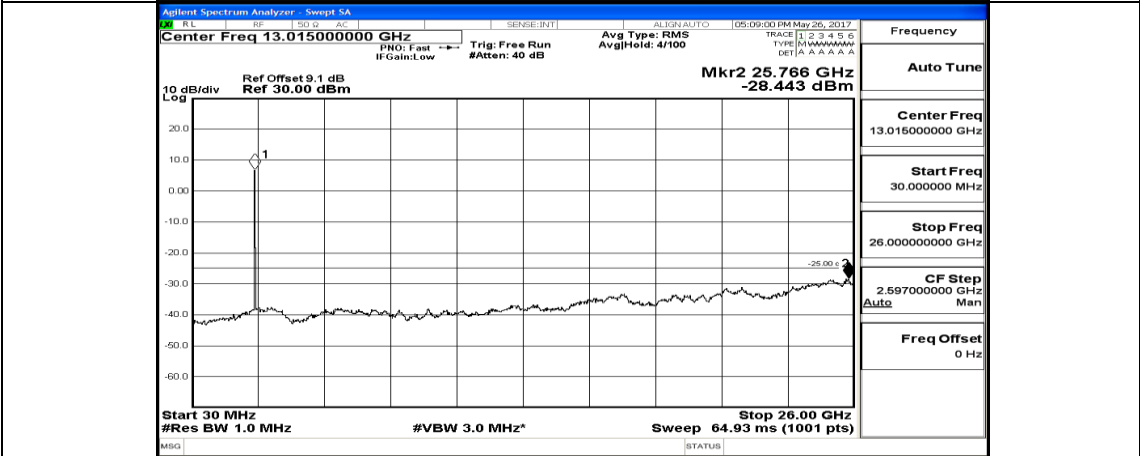

Appendix E: Conducted Spurious Emission LTE Band 7 Test Graphs

Channel Bandwidth: 5 MHz

(Channel Bandwidth: 5 MHz) MCH_QPSK_1RB#0

(Channel Bandwidth: 5 MHz) HCH_QPSK_1RB#0

(Channel Bandwidth: 5 MHz)_LCH_16QAM_1RB#0

(Channel Bandwidth: 5 MHz)_MCH_16QAM_1RB#0

(Channel Bandwidth: 5 MHz) HCH_16QAM_1RB#0

Channel Bandwidth: 10 MHz

Channel Bandwidth: 10 MHz LCH_QPSK_1RB#49

Channel Bandwidth: 10 MHz_MCH_QPSK_1RB#0

Channel Bandwidth: 10 MHz_HCH_QPSK_1RB#0

Channel Bandwidth: 10 MHz_LCH_16QAM_1RB#0

Channel Bandwidth: 10 MHz_MCH_16QAM_1RB#0

Channel Bandwidth: 10 MHz_HCH_16QAM_1RB#0

Channel Bandwidth: 15 MHz

(Channel Bandwidth:15 MHz)_LCH_QPSK_1RB#0

(Channel Bandwidth:15 MHz)_MCH_QPSK_1RB#0