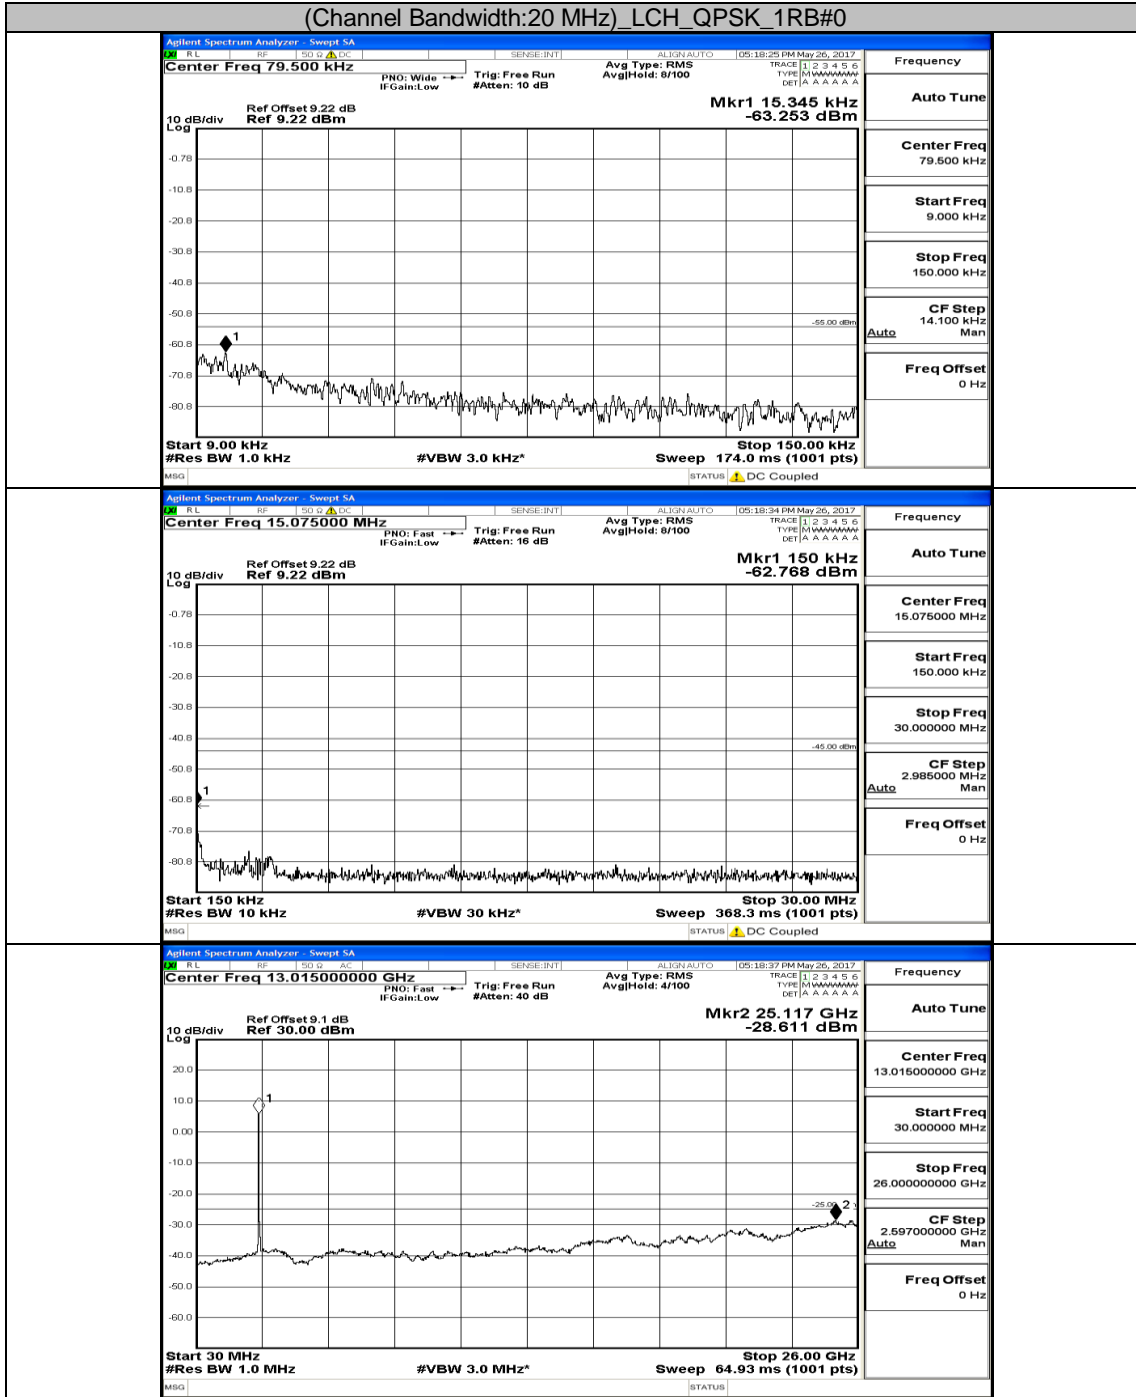

Appendix E: Conducted Spurious Emission LTE Band 7 Test Graphs

Channel Bandwidth: 5 MHz

(Channel Bandwidth: 5 MHz) MCH_QPSK_1RB#0

(Channel Bandwidth: 5 MHz) HCH_QPSK_1RB#0

(Channel Bandwidth: 5 MHz)_LCH_16QAM_1RB#0

Channel Bandwidth: 10 MHz_LCH_16QAM_1RB#0

Channel Bandwidth: 10 MHz_MCH_16QAM_1RB#0

Channel Bandwidth: 10 MHz_HCH_16QAM_1RB#0

Channel Bandwidth: 15 MHz

(Channel Bandwidth:15 MHz)_LCH_QPSK_1RB#0

(Channel Bandwidth:15 MHz)_MCH_QPSK_1RB#0

(Channel Bandwidth:15 MHz)_HCH_QPSK_1RB#0

(Channel Bandwidth:15 MHz) LCH_16QAM_1RB#0

(Channel Bandwidth:15 MHz)_MCH_16QAM_1RB#0

(Channel Bandwidth:15 MHz)_HCH_16QAM_1RB#0

Channel Bandwidth: 20 MHz

(Channel Bandwidth:20 MHz)_MCH_QPSK_1RB#0

(Channel Bandwidth:20 MHz)_HCH_QPSK_1RB#0

(Channel Bandwidth:20 MHz) LCH_16QAM_1RB#0

(Channel Bandwidth:20 MHz)_MCH_16QAM_1RB#0

(Channel Bandwidth:20 MHz)_HCH_16QAM_1RB#0