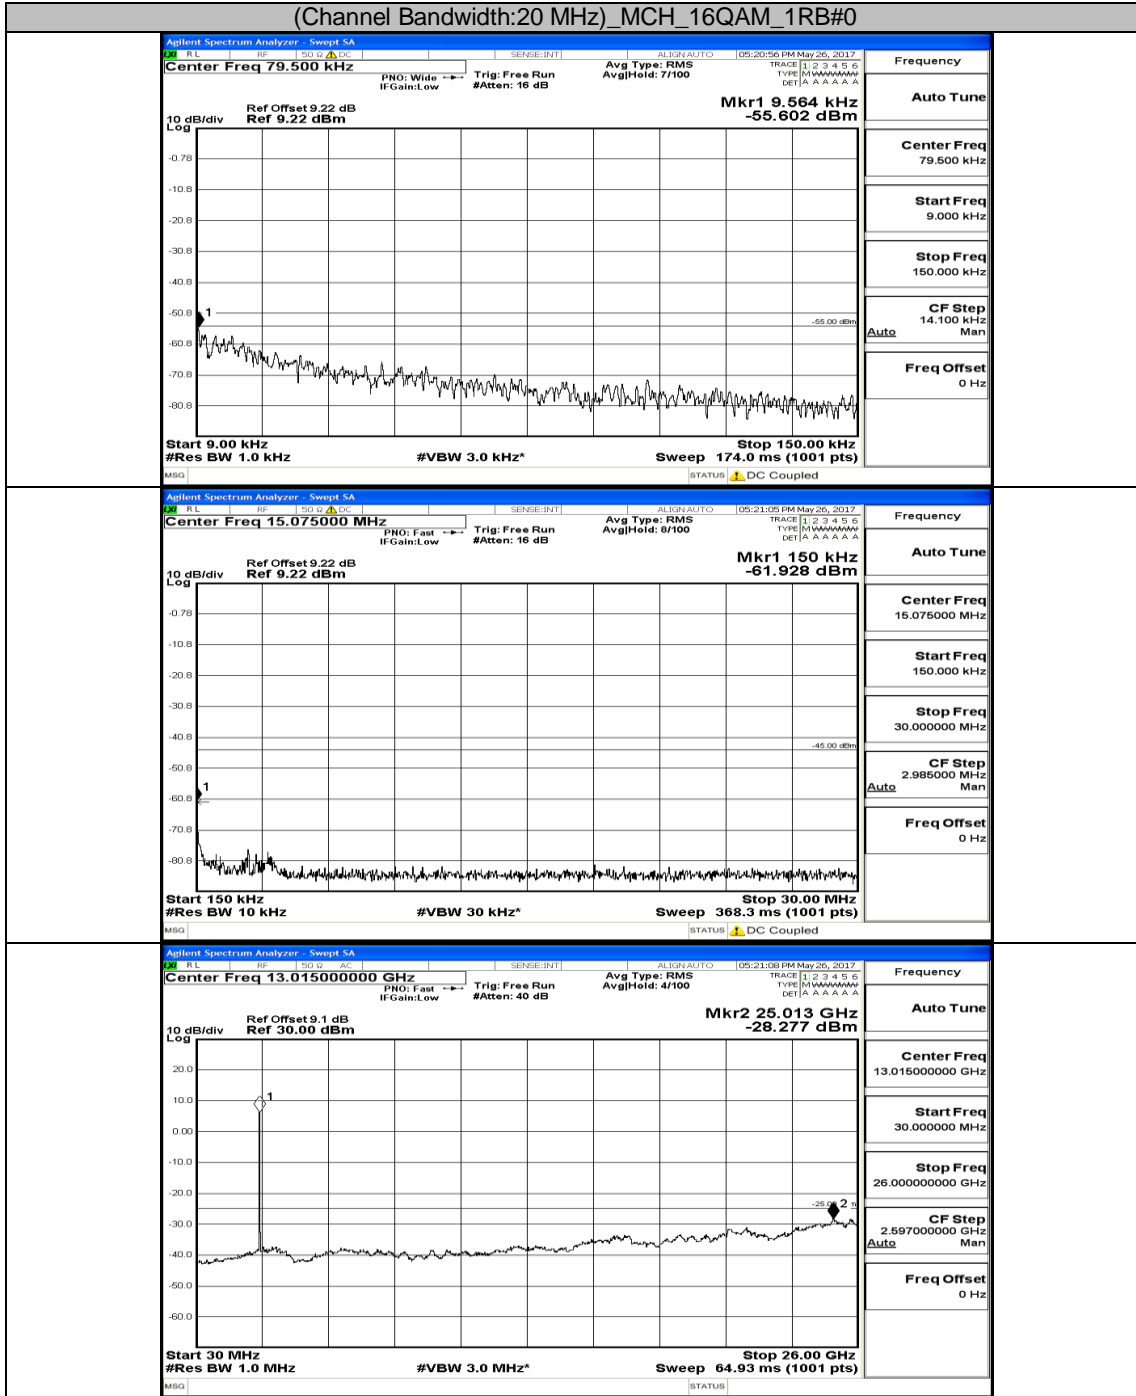

Appendix E: Conducted Spurious Emission LTE Band 7 Test Graphs

Channel Bandwidth: 5 MHz

(Channel Bandwidth: 5 MHz) MCH_QPSK_1RB#0

(Channel Bandwidth: 5 MHz) HCH_QPSK_1RB#0

(Channel Bandwidth: 5 MHz)_LCH_16QAM_1RB#0

Channel Bandwidth: 10 MHz_LCH_16QAM_1RB#0

Channel Bandwidth: 10 MHz_MCH_16QAM_1RB#0

Channel Bandwidth: 10 MHz_HCH_16QAM_1RB#0

Channel Bandwidth: 15 MHz

(Channel Bandwidth:15 MHz)_LCH_QPSK_1RB#0

(Channel Bandwidth:15 MHz)_MCH_QPSK_1RB#0

(Channel Bandwidth:15 MHz)_HCH_QPSK_1RB#0

(Channel Bandwidth:15 MHz) LCH_16QAM_1RB#0

(Channel Bandwidth:15 MHz)_MCH_16QAM_1RB#0

(Channel Bandwidth:15 MHz)_HCH_16QAM_1RB#0

Channel Bandwidth: 20 MHz

(Channel Bandwidth:20 MHz)_MCH_QPSK_1RB#0

(Channel Bandwidth:20 MHz)_HCH_QPSK_1RB#0

(Channel Bandwidth:20 MHz) LCH_16QAM_1RB#0

(Channel Bandwidth:20 MHz)_MCH_16QAM_1RB#0

(Channel Bandwidth:20 MHz)_HCH_16QAM_1RB#0