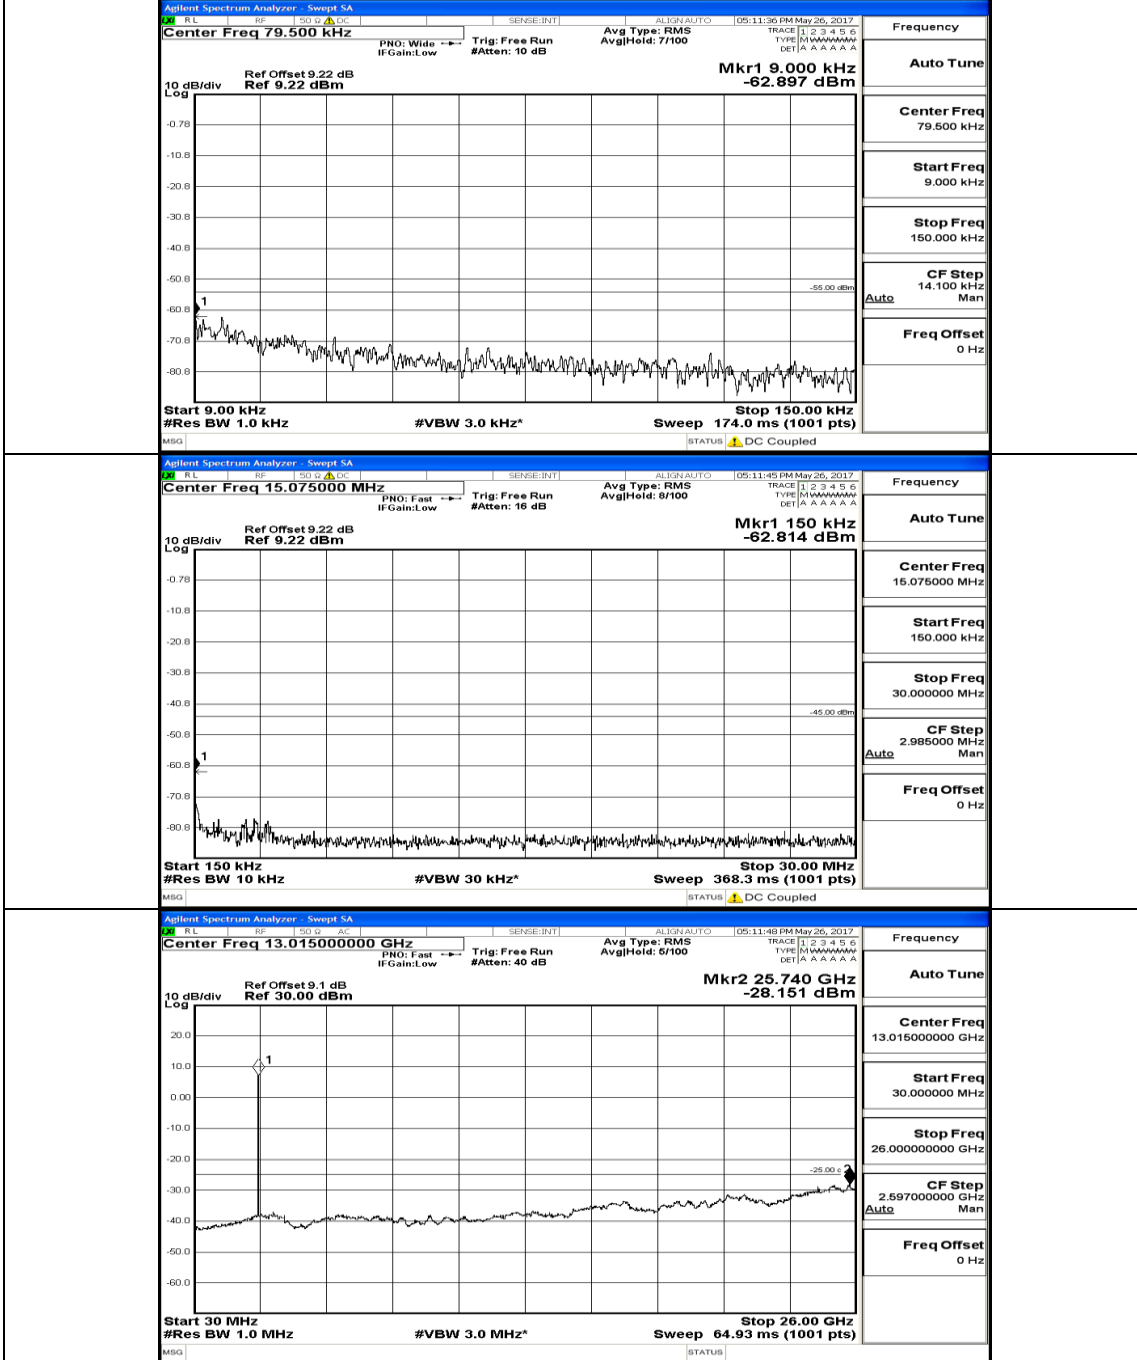

Appendix E: Conducted Spurious Emission LTE Band 7 Test Graphs

Channel Bandwidth: 5 MHz

(Channel Bandwidth: 5 MHz) MCH_QPSK_1RB#0

(Channel Bandwidth: 5 MHz) HCH_QPSK_1RB#0

(Channel Bandwidth: 5 MHz)_LCH_16QAM_1RB#0

(Channel Bandwidth: 5 MHz)_MCH_16QAM_1RB#0

(Channel Bandwidth: 5 MHz) HCH_16QAM_1RB#0

Channel Bandwidth: 10 MHz

Channel Bandwidth: 10 MHz LCH_QPSK_1RB#49

Channel Bandwidth: 10 MHz_MCH_QPSK_1RB#0

Channel Bandwidth: 10 MHz_HCH_QPSK_1RB#0

Channel Bandwidth: 10 MHz_LCH_16QAM_1RB#0

Channel Bandwidth: 10 MHz_MCH_16QAM_1RB#0

Channel Bandwidth: 10 MHz_HCH_16QAM_1RB#0

Channel Bandwidth: 15 MHz

(Channel Bandwidth:15 MHz)_LCH_QPSK_1RB#0

(Channel Bandwidth:15 MHz)_MCH_QPSK_1RB#0