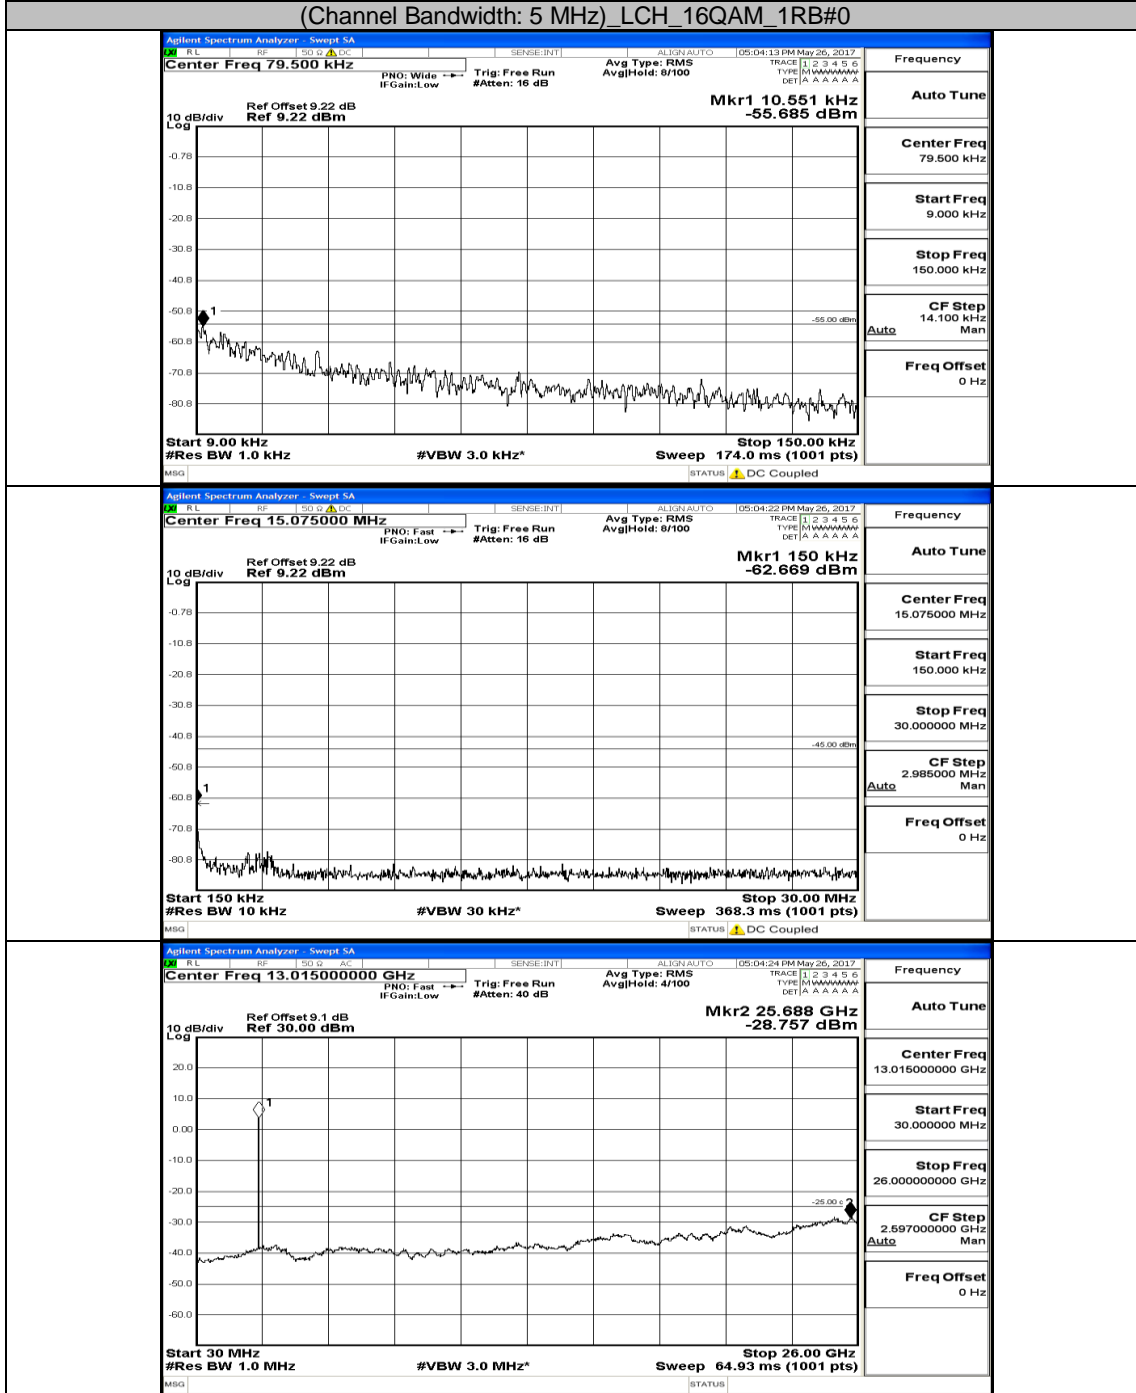

Appendix E: Conducted Spurious Emission LTE Band 7 Test Graphs

Channel Bandwidth: 5 MHz

(Channel Bandwidth: 5 MHz) MCH_QPSK_1RB#0

(Channel Bandwidth: 5 MHz) HCH_QPSK_1RB#0

(Channel Bandwidth: 5 MHz)_LCH_16QAM_1RB#0

(Channel Bandwidth: 5 MHz)_MCH_16QAM_1RB#0

(Channel Bandwidth: 5 MHz) HCH_16QAM_1RB#0

Channel Bandwidth: 10 MHz

Channel Bandwidth: 10 MHz LCH_QPSK_1RB#49

Channel Bandwidth: 10 MHz_MCH_QPSK_1RB#0

Channel Bandwidth: 10 MHz_HCH_QPSK_1RB#0

Channel Bandwidth: 10 MHz_LCH_16QAM_1RB#0

Channel Bandwidth: 10 MHz_MCH_16QAM_1RB#0

Channel Bandwidth: 10 MHz_HCH_16QAM_1RB#0

Channel Bandwidth: 15 MHz

(Channel Bandwidth:15 MHz)_LCH_QPSK_1RB#0

(Channel Bandwidth:15 MHz)_MCH_QPSK_1RB#0