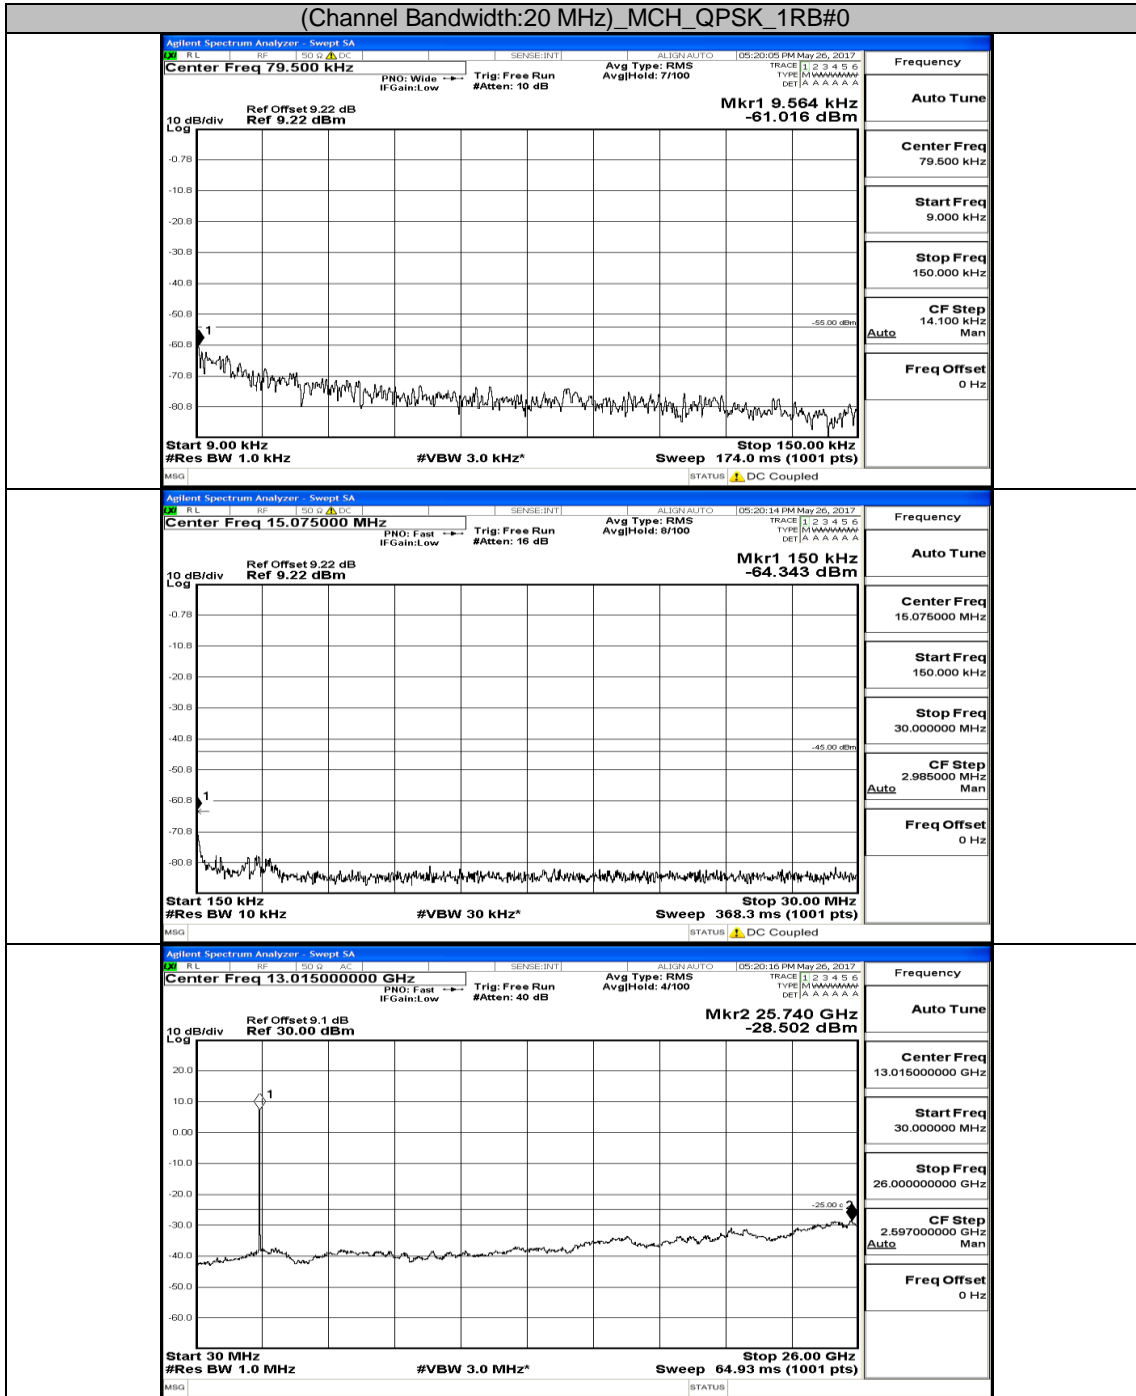

Appendix E: Conducted Spurious Emission LTE Band 7 Test Graphs

Channel Bandwidth: 5 MHz

(Channel Bandwidth: 5 MHz) MCH_QPSK_1RB#0

(Channel Bandwidth: 5 MHz) HCH_QPSK_1RB#0

(Channel Bandwidth: 5 MHz)_LCH_16QAM_1RB#0

Channel Bandwidth: 10 MHz_LCH_16QAM_1RB#0

Channel Bandwidth: 10 MHz_MCH_16QAM_1RB#0

Channel Bandwidth: 10 MHz_HCH_16QAM_1RB#0

Channel Bandwidth: 15 MHz

(Channel Bandwidth:15 MHz)_LCH_QPSK_1RB#0

(Channel Bandwidth:15 MHz)_MCH_QPSK_1RB#0

(Channel Bandwidth:15 MHz)_HCH_QPSK_1RB#0

(Channel Bandwidth:15 MHz) LCH_16QAM_1RB#0

(Channel Bandwidth:15 MHz)_MCH_16QAM_1RB#0

(Channel Bandwidth:15 MHz)_HCH_16QAM_1RB#0

Channel Bandwidth: 20 MHz

(Channel Bandwidth:20 MHz)_MCH_QPSK_1RB#0

(Channel Bandwidth:20 MHz)_HCH_QPSK_1RB#0

(Channel Bandwidth:20 MHz) LCH_16QAM_1RB#0

(Channel Bandwidth:20 MHz)_MCH_16QAM_1RB#0

(Channel Bandwidth:20 MHz)_HCH_16QAM_1RB#0