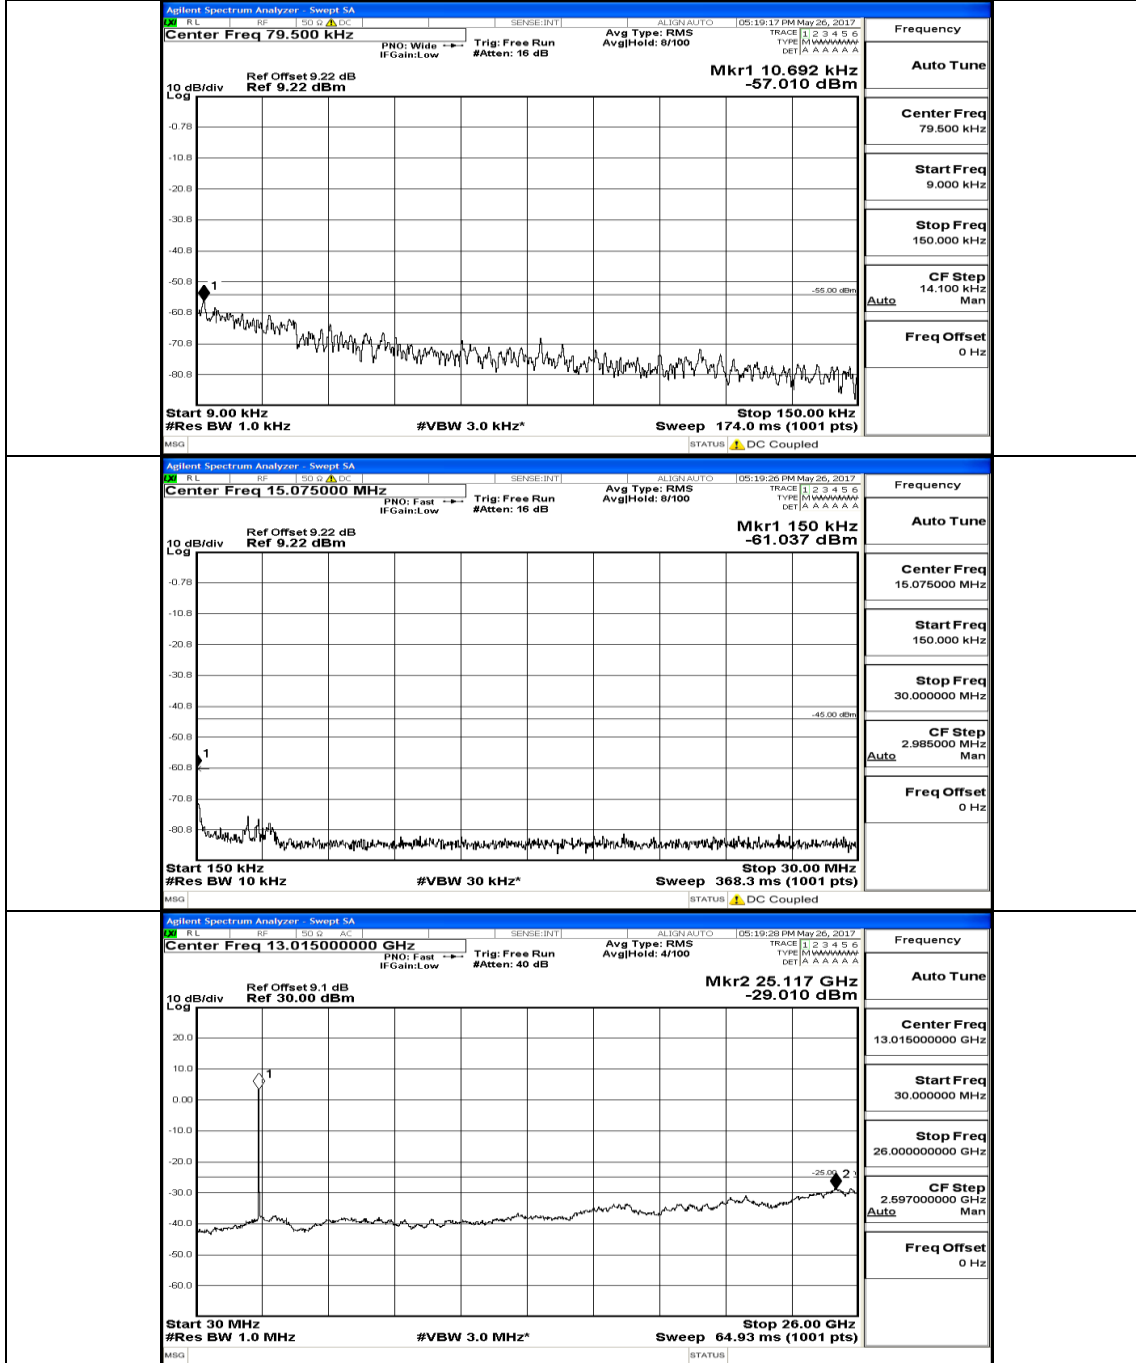

Appendix E: Conducted Spurious Emission LTE Band 7 Test Graphs

Channel Bandwidth: 5 MHz

(Channel Bandwidth: 5 MHz) MCH_QPSK_1RB#0

(Channel Bandwidth: 5 MHz) HCH_QPSK_1RB#0

(Channel Bandwidth: 5 MHz)_LCH_16QAM_1RB#0

Channel Bandwidth: 10 MHz_LCH_16QAM_1RB#0

Channel Bandwidth: 10 MHz_MCH_16QAM_1RB#0

Channel Bandwidth: 10 MHz_HCH_16QAM_1RB#0

Channel Bandwidth: 15 MHz

(Channel Bandwidth:15 MHz)_LCH_QPSK_1RB#0

(Channel Bandwidth:15 MHz)_MCH_QPSK_1RB#0

(Channel Bandwidth:15 MHz)_HCH_QPSK_1RB#0

(Channel Bandwidth:15 MHz) LCH_16QAM_1RB#0

(Channel Bandwidth:15 MHz)_MCH_16QAM_1RB#0

(Channel Bandwidth:15 MHz)_HCH_16QAM_1RB#0

Channel Bandwidth: 20 MHz

(Channel Bandwidth:20 MHz)_MCH_QPSK_1RB#0

(Channel Bandwidth:20 MHz)_HCH_QPSK_1RB#0

(Channel Bandwidth:20 MHz) LCH_16QAM_1RB#0

(Channel Bandwidth:20 MHz)_MCH_16QAM_1RB#0

(Channel Bandwidth:20 MHz)_HCH_16QAM_1RB#0