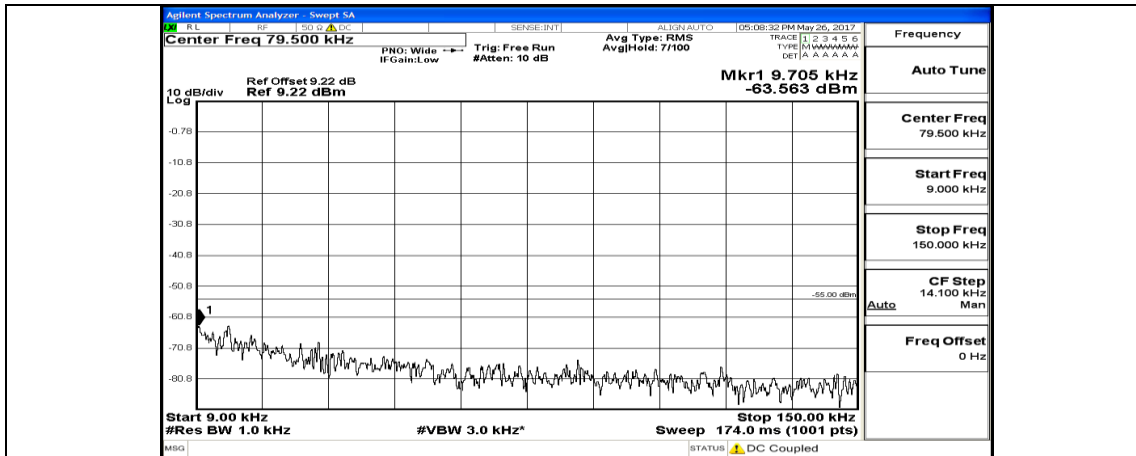

Appendix E: Conducted Spurious Emission LTE Band 7 Test Graphs

Channel Bandwidth: 5 MHz

(Channel Bandwidth: 5 MHz) MCH_QPSK_1RB#0

(Channel Bandwidth: 5 MHz) HCH_QPSK_1RB#0

(Channel Bandwidth: 5 MHz)_LCH_16QAM_1RB#0

(Channel Bandwidth: 5 MHz)_MCH_16QAM_1RB#0

(Channel Bandwidth: 5 MHz) HCH_16QAM_1RB#0

Channel Bandwidth: 10 MHz

Channel Bandwidth: 10 MHz LCH_QPSK_1RB#49

Channel Bandwidth: 10 MHz_MCH_QPSK_1RB#0

Channel Bandwidth: 10 MHz_HCH_QPSK_1RB#0