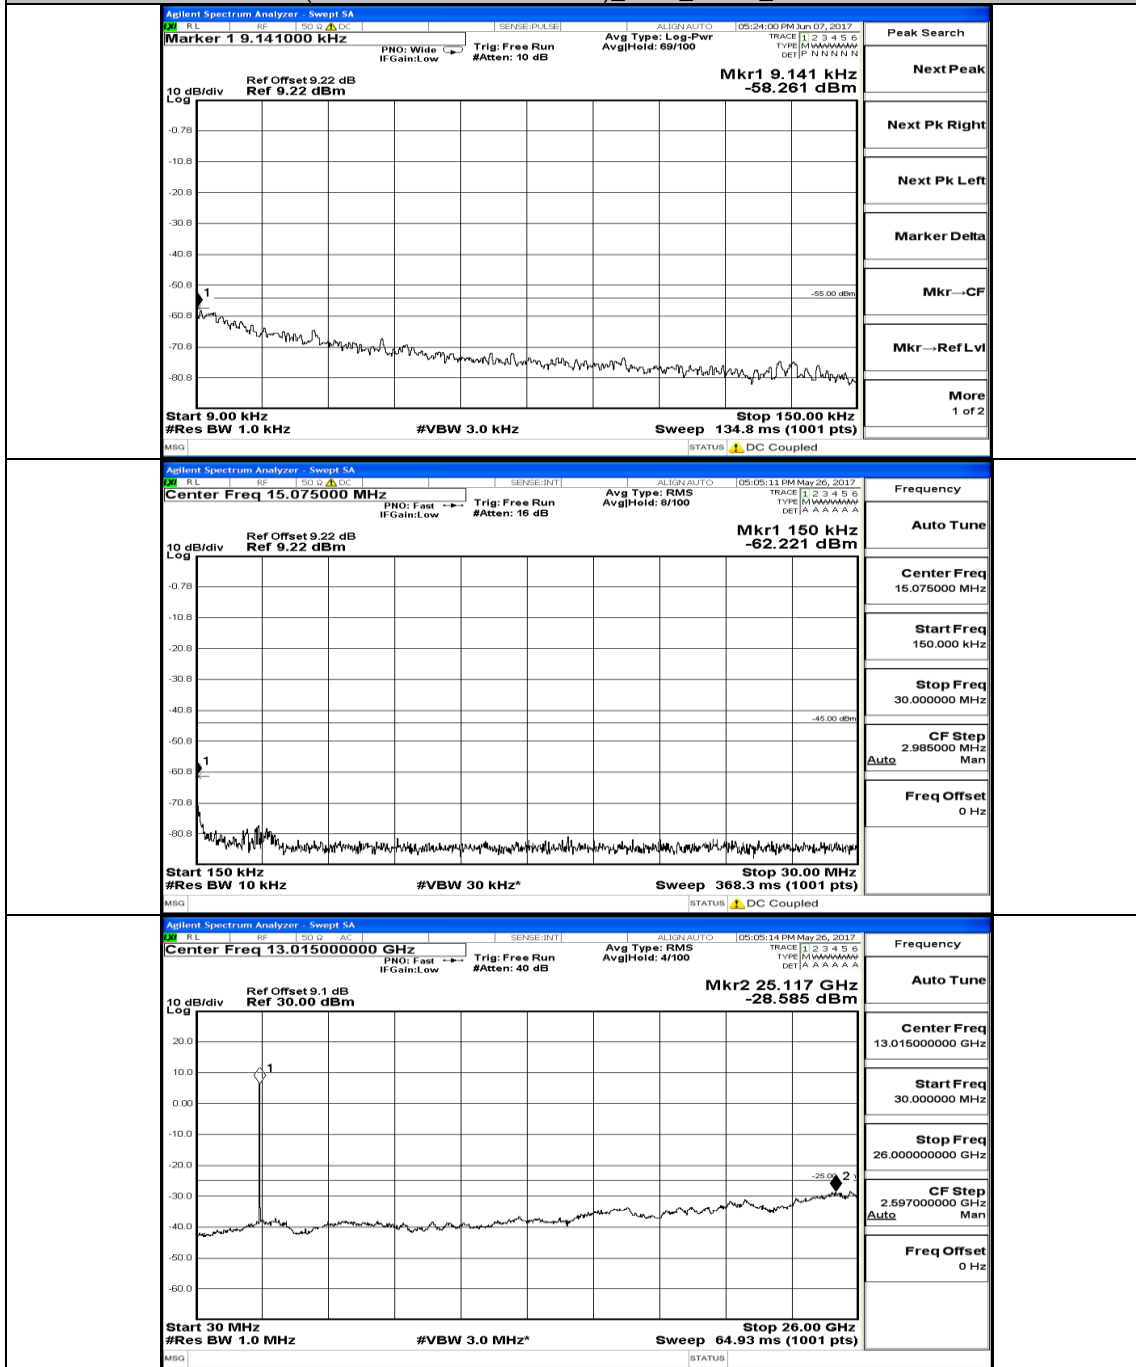

Appendix E: Conducted Spurious Emission LTE Band 7 Test Graphs

Channel Bandwidth: 5 MHz

(Channel Bandwidth: 5 MHz) MCH_QPSK_1RB#0

(Channel Bandwidth: 5 MHz) HCH_QPSK_1RB#0

(Channel Bandwidth: 5 MHz)_LCH_16QAM_1RB#0

(Channel Bandwidth: 5 MHz)_MCH_16QAM_1RB#0

(Channel Bandwidth: 5 MHz) HCH_16QAM_1RB#0

Channel Bandwidth: 10 MHz

Channel Bandwidth: 10 MHz LCH_QPSK_1RB#49

Channel Bandwidth: 10 MHz_MCH_QPSK_1RB#0

Channel Bandwidth: 10 MHz_HCH_QPSK_1RB#0

Channel Bandwidth: 10 MHz_LCH_16QAM_1RB#0

Channel Bandwidth: 10 MHz_MCH_16QAM_1RB#0

Channel Bandwidth: 10 MHz_HCH_16QAM_1RB#0

Channel Bandwidth: 15 MHz

(Channel Bandwidth:15 MHz)_LCH_QPSK_1RB#0

(Channel Bandwidth:15 MHz)_MCH_QPSK_1RB#0