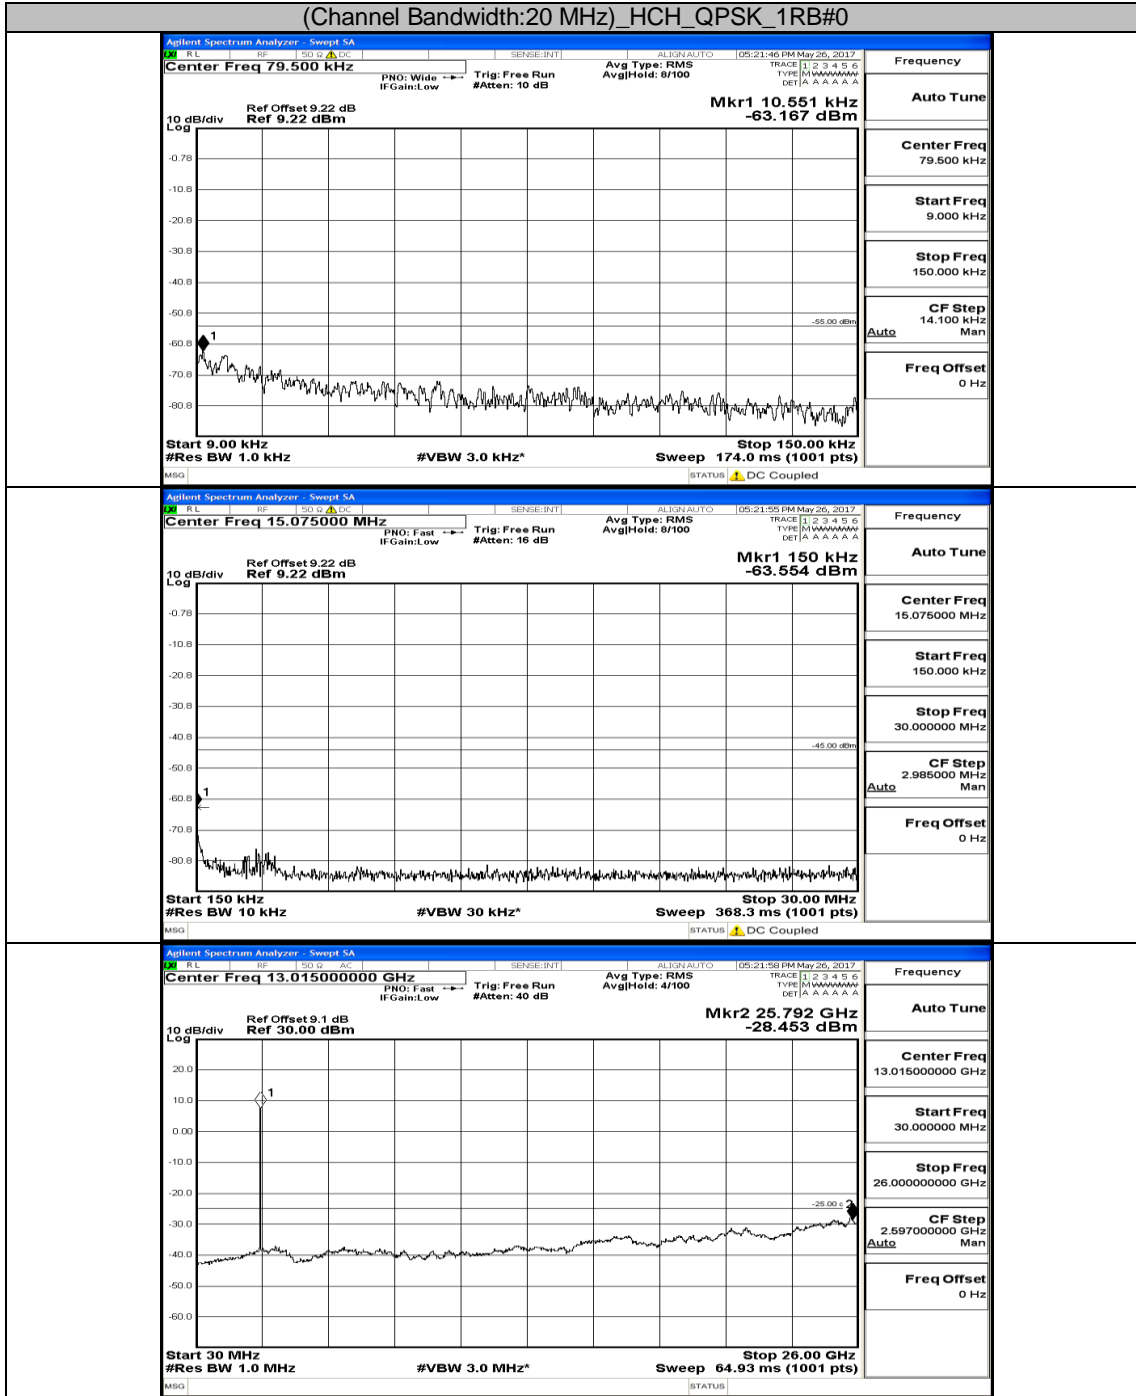

Appendix E: Conducted Spurious Emission LTE Band 7 Test Graphs

Channel Bandwidth: 5 MHz

(Channel Bandwidth: 5 MHz) MCH_QPSK_1RB#0

(Channel Bandwidth: 5 MHz) HCH_QPSK_1RB#0

(Channel Bandwidth: 5 MHz)_LCH_16QAM_1RB#0

Channel Bandwidth: 10 MHz_LCH_16QAM_1RB#0

Channel Bandwidth: 10 MHz_MCH_16QAM_1RB#0

Channel Bandwidth: 10 MHz_HCH_16QAM_1RB#0

Channel Bandwidth: 15 MHz

(Channel Bandwidth:15 MHz)_LCH_QPSK_1RB#0

(Channel Bandwidth:15 MHz)_MCH_QPSK_1RB#0

(Channel Bandwidth:15 MHz)_HCH_QPSK_1RB#0

(Channel Bandwidth:15 MHz) LCH_16QAM_1RB#0

(Channel Bandwidth:15 MHz)_MCH_16QAM_1RB#0

(Channel Bandwidth:15 MHz)_HCH_16QAM_1RB#0

Channel Bandwidth: 20 MHz

(Channel Bandwidth:20 MHz)_MCH_QPSK_1RB#0

(Channel Bandwidth:20 MHz)_HCH_QPSK_1RB#0

(Channel Bandwidth:20 MHz) LCH_16QAM_1RB#0

(Channel Bandwidth:20 MHz)_MCH_16QAM_1RB#0

(Channel Bandwidth:20 MHz)_HCH_16QAM_1RB#0