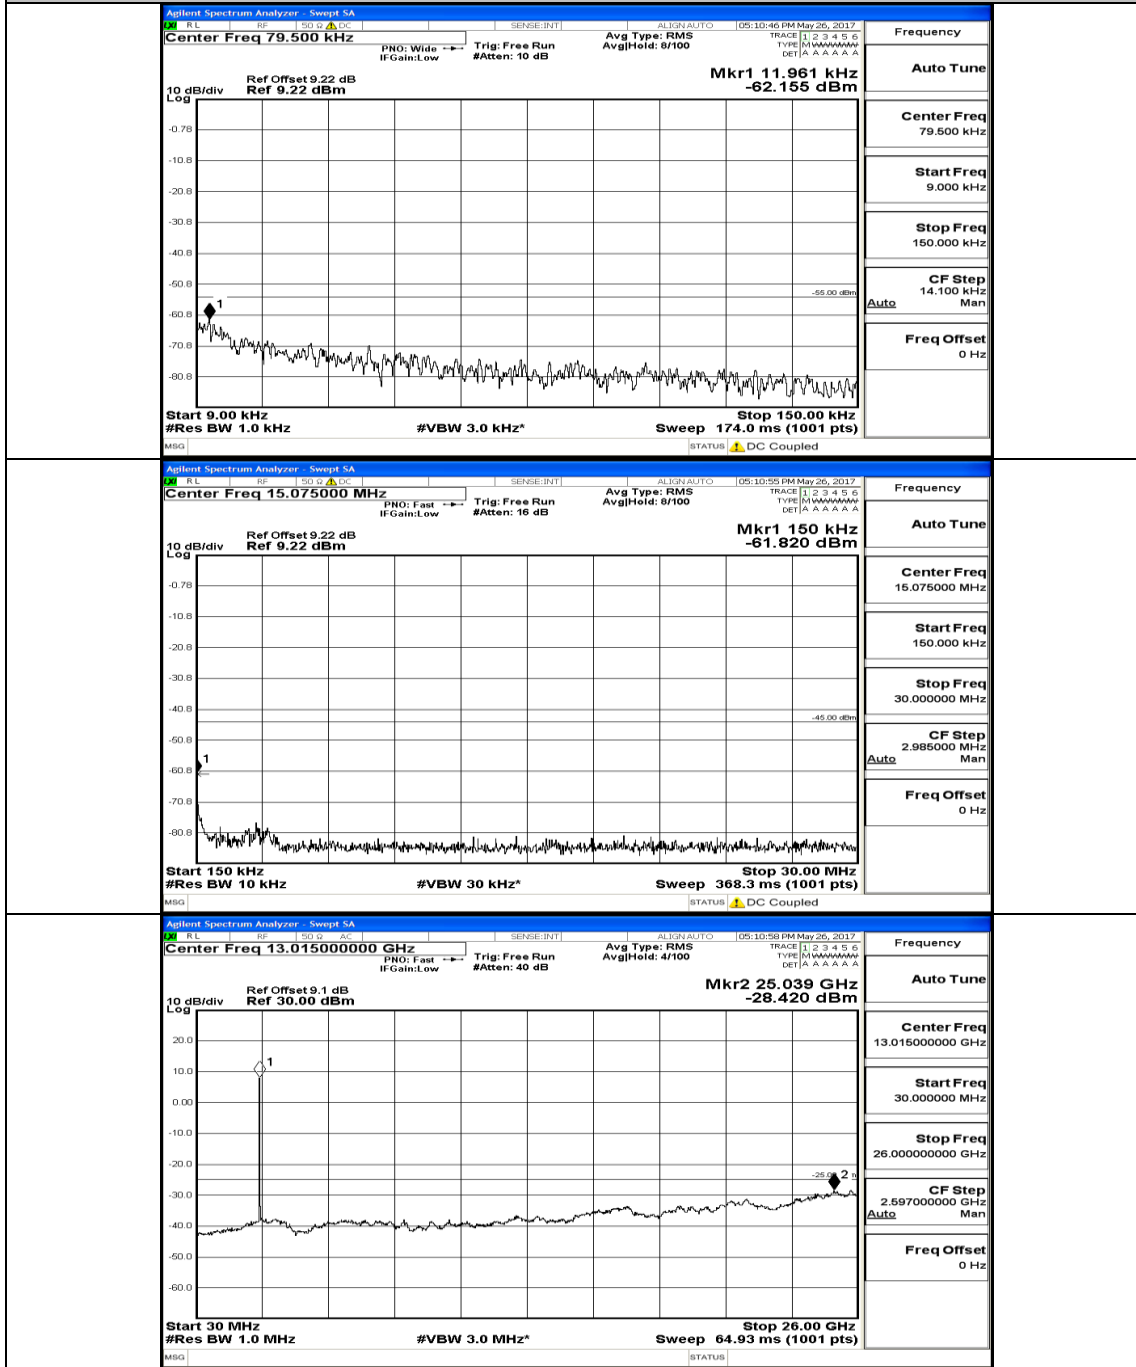

Appendix E: Conducted Spurious Emission LTE Band 7 Test Graphs

Channel Bandwidth: 5 MHz

(Channel Bandwidth: 5 MHz) MCH_QPSK_1RB#0

(Channel Bandwidth: 5 MHz) HCH_QPSK_1RB#0

(Channel Bandwidth: 5 MHz)_LCH_16QAM_1RB#0

(Channel Bandwidth: 5 MHz)_MCH_16QAM_1RB#0

(Channel Bandwidth: 5 MHz) HCH_16QAM_1RB#0

Channel Bandwidth: 10 MHz

Channel Bandwidth: 10 MHz LCH_QPSK_1RB#49

Channel Bandwidth: 10 MHz_MCH_QPSK_1RB#0

Channel Bandwidth: 10 MHz_HCH_QPSK_1RB#0

Channel Bandwidth: 10 MHz_LCH_16QAM_1RB#0

Channel Bandwidth: 10 MHz_MCH_16QAM_1RB#0

Channel Bandwidth: 10 MHz_HCH_16QAM_1RB#0

Channel Bandwidth: 15 MHz

(Channel Bandwidth:15 MHz)_LCH_QPSK_1RB#0

(Channel Bandwidth:15 MHz)_MCH_QPSK_1RB#0