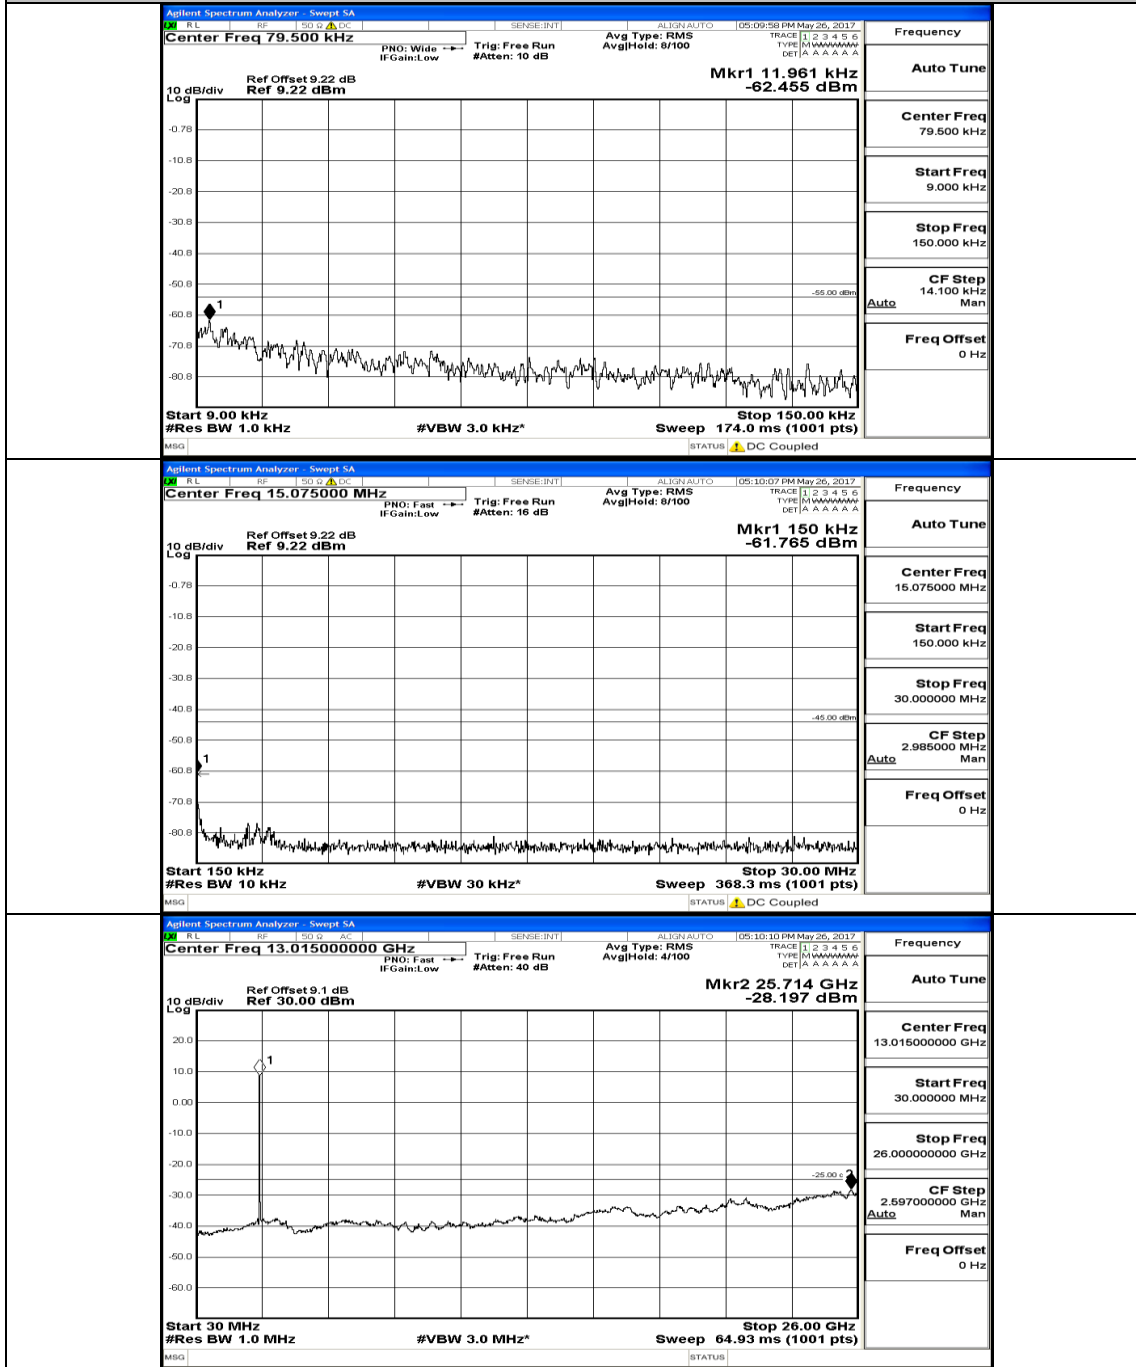

Appendix E: Conducted Spurious Emission LTE Band 7 Test Graphs

Channel Bandwidth: 5 MHz

(Channel Bandwidth: 5 MHz) MCH_QPSK_1RB#0

(Channel Bandwidth: 5 MHz) HCH_QPSK_1RB#0

(Channel Bandwidth: 5 MHz)_LCH_16QAM_1RB#0

(Channel Bandwidth: 5 MHz)_MCH_16QAM_1RB#0

(Channel Bandwidth: 5 MHz) HCH_16QAM_1RB#0

Channel Bandwidth: 10 MHz

Channel Bandwidth: 10 MHz LCH_QPSK_1RB#49

Channel Bandwidth: 10 MHz_MCH_QPSK_1RB#0

Channel Bandwidth: 10 MHz_HCH_QPSK_1RB#0

Channel Bandwidth: 10 MHz_LCH_16QAM_1RB#0

Channel Bandwidth: 10 MHz_MCH_16QAM_1RB#0

Channel Bandwidth: 10 MHz_HCH_16QAM_1RB#0

Channel Bandwidth: 15 MHz

(Channel Bandwidth:15 MHz)_LCH_QPSK_1RB#0

(Channel Bandwidth:15 MHz)_MCH_QPSK_1RB#0