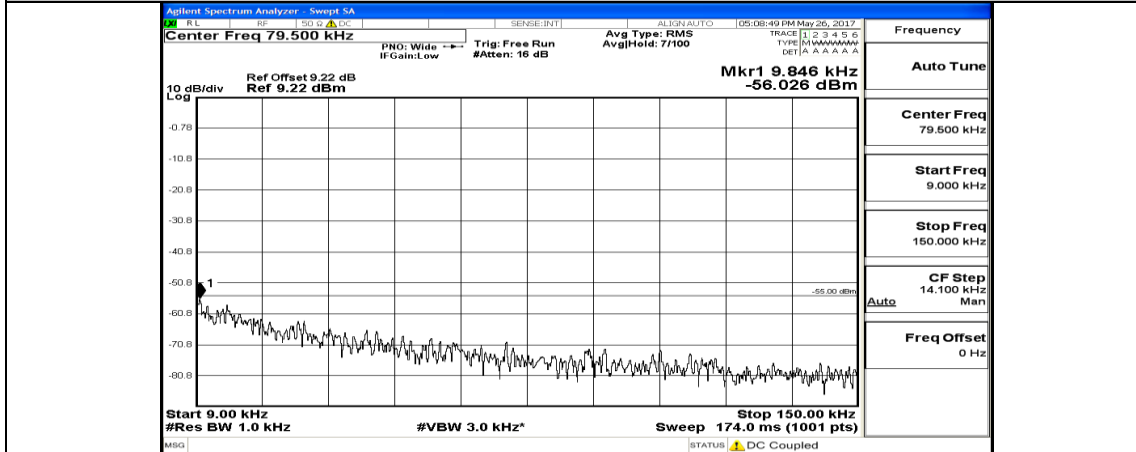

Appendix E: Conducted Spurious Emission LTE Band 7 Test Graphs

Channel Bandwidth: 5 MHz

(Channel Bandwidth: 5 MHz) MCH_QPSK_1RB#0

(Channel Bandwidth: 5 MHz) HCH_QPSK_1RB#0

(Channel Bandwidth: 5 MHz)_LCH_16QAM_1RB#0

(Channel Bandwidth: 5 MHz)_MCH_16QAM_1RB#0

(Channel Bandwidth: 5 MHz) HCH_16QAM_1RB#0

Channel Bandwidth: 10 MHz

Channel Bandwidth: 10 MHz LCH_QPSK_1RB#49

Channel Bandwidth: 10 MHz_MCH_QPSK_1RB#0

Channel Bandwidth: 10 MHz_HCH_QPSK_1RB#0