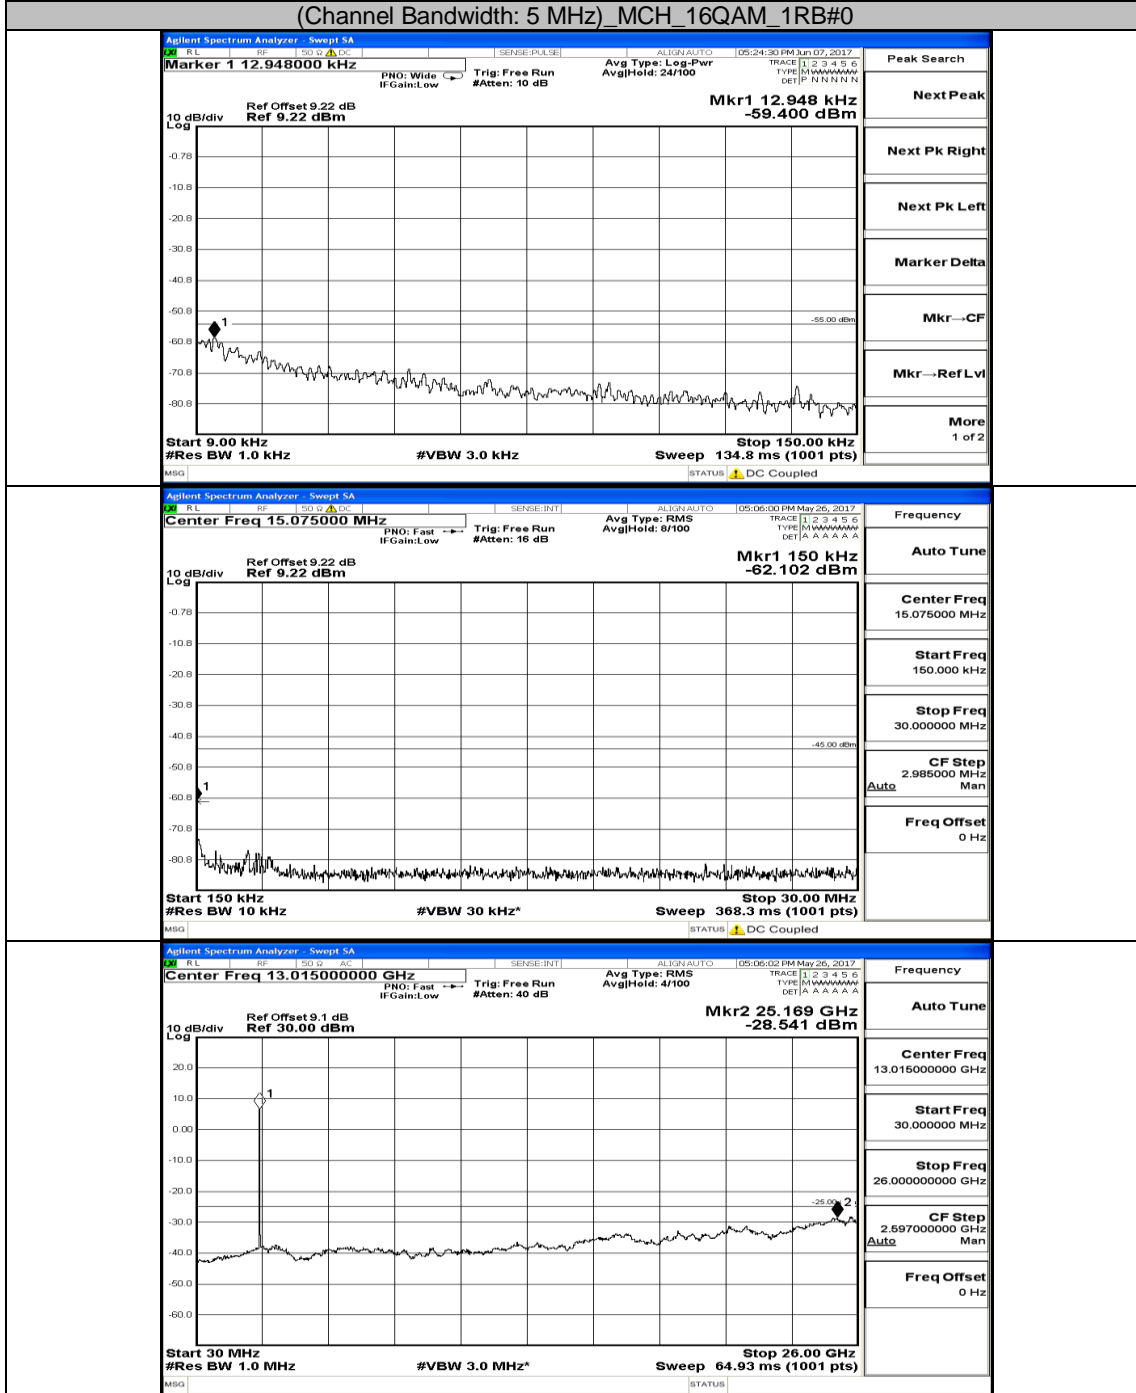

Appendix E: Conducted Spurious Emission LTE Band 7 Test Graphs

Channel Bandwidth: 5 MHz

(Channel Bandwidth: 5 MHz) MCH_QPSK_1RB#0

(Channel Bandwidth: 5 MHz) HCH_QPSK_1RB#0

(Channel Bandwidth: 5 MHz)_LCH_16QAM_1RB#0

(Channel Bandwidth: 5 MHz)_MCH_16QAM_1RB#0

(Channel Bandwidth: 5 MHz) HCH_16QAM_1RB#0

Channel Bandwidth: 10 MHz

Channel Bandwidth: 10 MHz LCH_QPSK_1RB#49

Channel Bandwidth: 10 MHz_MCH_QPSK_1RB#0

Channel Bandwidth: 10 MHz_HCH_QPSK_1RB#0

Channel Bandwidth: 10 MHz_LCH_16QAM_1RB#0

Channel Bandwidth: 10 MHz_MCH_16QAM_1RB#0

Channel Bandwidth: 10 MHz_HCH_16QAM_1RB#0

Channel Bandwidth: 15 MHz

(Channel Bandwidth:15 MHz)_LCH_QPSK_1RB#0

(Channel Bandwidth:15 MHz)_MCH_QPSK_1RB#0