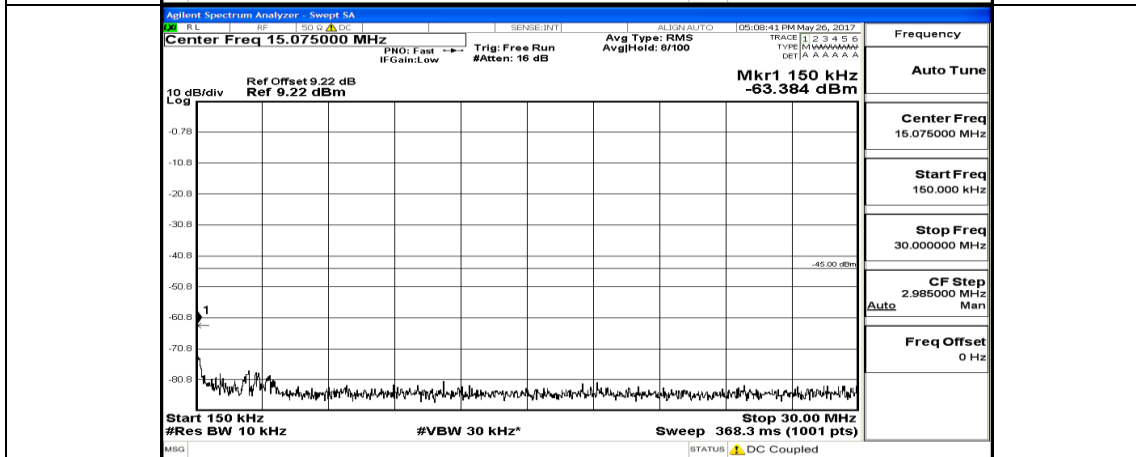

Appendix E: Conducted Spurious Emission LTE Band 7 Test Graphs

Channel Bandwidth: 5 MHz

(Channel Bandwidth: 5 MHz) MCH_QPSK_1RB#0

(Channel Bandwidth: 5 MHz) HCH_QPSK_1RB#0

(Channel Bandwidth: 5 MHz)_LCH_16QAM_1RB#0

(Channel Bandwidth: 5 MHz)_MCH_16QAM_1RB#0

(Channel Bandwidth: 5 MHz) HCH_16QAM_1RB#0

Channel Bandwidth: 10 MHz

Channel Bandwidth: 10 MHz LCH_QPSK_1RB#49

Channel Bandwidth: 10 MHz_MCH_QPSK_1RB#0

Channel Bandwidth: 10 MHz_HCH_QPSK_1RB#0