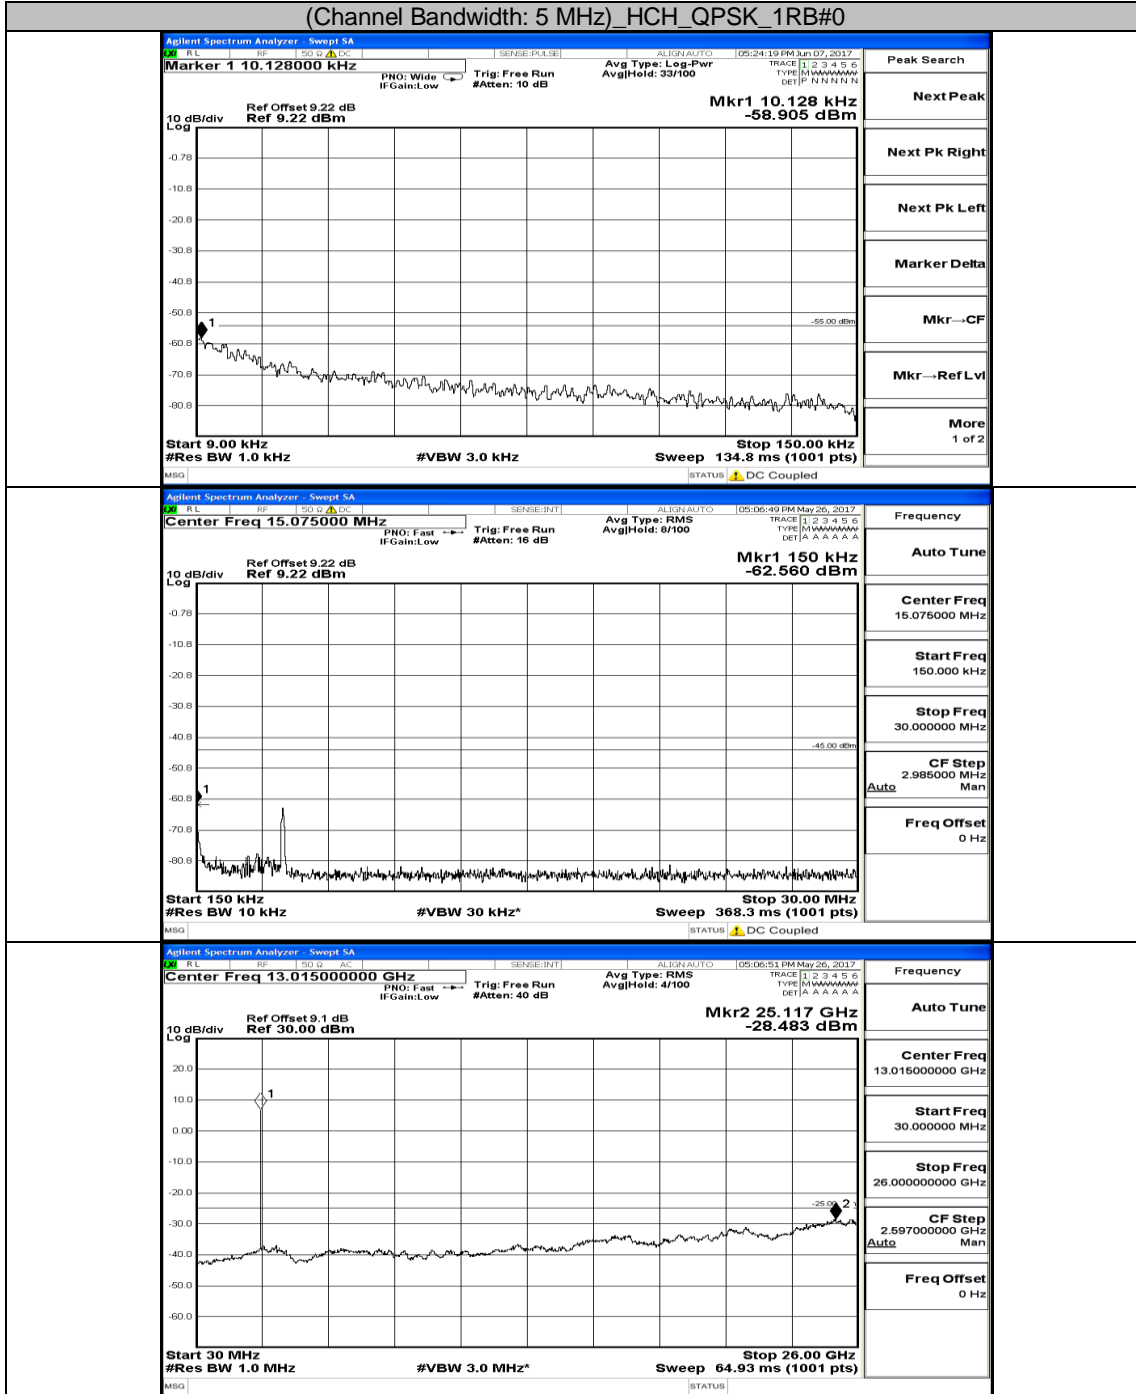

Appendix E: Conducted Spurious Emission LTE Band 7 Test Graphs

Channel Bandwidth: 5 MHz

(Channel Bandwidth: 5 MHz) MCH_QPSK_1RB#0

(Channel Bandwidth: 5 MHz) HCH_QPSK_1RB#0

(Channel Bandwidth: 5 MHz)_LCH_16QAM_1RB#0

(Channel Bandwidth: 5 MHz)_MCH_16QAM_1RB#0

(Channel Bandwidth: 5 MHz) HCH_16QAM_1RB#0

Channel Bandwidth: 10 MHz

Channel Bandwidth: 10 MHz LCH_QPSK_1RB#49

Channel Bandwidth: 10 MHz_MCH_QPSK_1RB#0

Channel Bandwidth: 10 MHz_HCH_QPSK_1RB#0

Channel Bandwidth: 10 MHz_LCH_16QAM_1RB#0

Channel Bandwidth: 10 MHz_MCH_16QAM_1RB#0

Channel Bandwidth: 10 MHz_HCH_16QAM_1RB#0

Channel Bandwidth: 15 MHz

(Channel Bandwidth:15 MHz)_LCH_QPSK_1RB#0

(Channel Bandwidth:15 MHz)_MCH_QPSK_1RB#0

(Channel Bandwidth:15 MHz)_HCH_QPSK_1RB#0

(Channel Bandwidth:15 MHz) LCH_16QAM_1RB#0

(Channel Bandwidth:15 MHz)_MCH_16QAM_1RB#0

(Channel Bandwidth:15 MHz)_HCH_16QAM_1RB#0

Channel Bandwidth: 20 MHz

(Channel Bandwidth:20 MHz)_MCH_QPSK_1RB#0