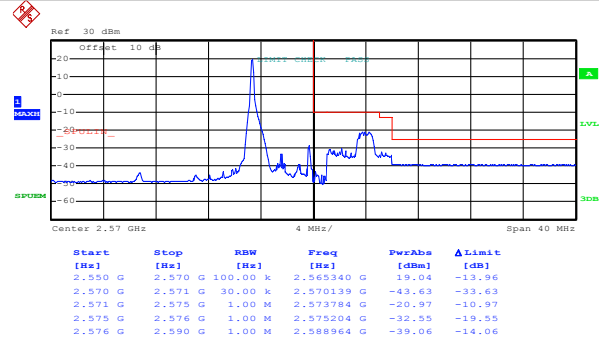

# Appendix D: Band Edge LTE Band 7 Test Graphs

5MHz:

Test Mode: LTE band 7(QPSK RB Size 1& RB Offset 0)

Lowest channel

Highest channel

Test Mode: LTE band 7(QPSK RB Size 1& RB Offset 24)

Lowest channel

Highest channel

Test Mode:

LTE band 7(QPSK RB Size 12& RB Offset 0)

Lowest channel

Highest channel

Test Mode:

LTE band 7(QPSK RB Size 12& RB Offset 11)

Lowest channel

Highest channel

Test Mode:

LTE band 7(QPSK RB Size 25& RB Offset 0)

Lowest channel

Highest channel

Test Mode:

LTE band 7(16QAM RB Size 1& RB Offset 0)

Lowest channel

Highest channel