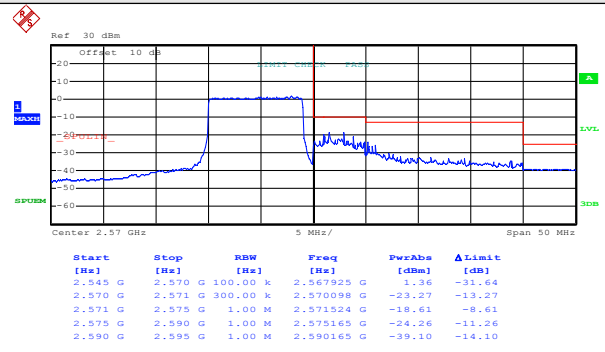

Highest channel

Test Mode:

LTE band 7(QPSK RB Size 100& RB Offset 0)

Lowest channel

Highest channel

Test Mode:

LTE band 7(16QAM RB Size 1& RB Offset 0)

Lowest channel

Highest channel

Test Mode:

LTE band 7(16QAM RB Size 1& RB Offset 99)

Lowest channel

Highest channel

Test Mode:

LTE band 7(16QAM RB Size 50& RB Offset 0)

Lowest channel

Highest channel

Test Mode:

LTE band 7(16QAM RB Size 50& RB Offset 49)

Lowest channel

Highest channel

Test Mode:

LTE band 7(16QAM RB Size 100& RB Offset 0)

Lowest channel

Highest channel