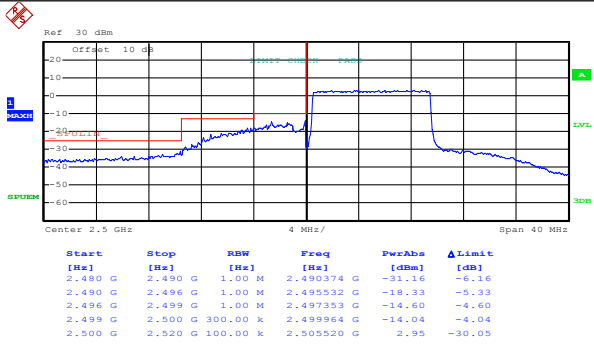

# 10MHz:

Test Mode: LTE band 7(QPSK RB Size 1& RB Offset 0)

Lowest channel

Highest channel

Test Mode: LTE band 7(QPSK RB Size 1& RB Offset 49)

Lowest channel

Highest channel

Test Mode:

LTE band 7(QPSK RB Size 25& RB Offset 0)

Lowest channel

Highest channel

Test Mode:

LTE band 7(QPSK RB Size 25& RB Offset 24)

Lowest channel

Highest channel

Test Mode:

LTE band 7(QPSK RB Size 50& RB Offset 0)

Lowest channel

Highest channel

Test Mode:

LTE band 7(16QAM RB Size 1& RB Offset 0)

Lowest channel

Highest channel

Test Mode:

LTE band 7(16QAM RB Size 1& RB Offset 49)

Lowest channel

Highest channel

Test Mode:

LTE band 7(16QAM RB Size 25& RB Offset 0)

Lowest channel

Highest channel

Test Mode: