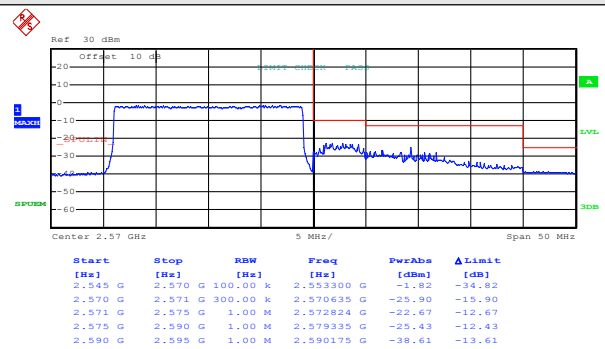

Highest channel

Test Mode:

LTE band 7(16QAM RB Size 1& RB Offset 99)

Lowest channel

Highest channel

Test Mode:

LTE band 7(16QAM RB Size 50& RB Offset 0)

Lowest channel

Highest channel

Test Mode:

LTE band 7(16QAM RB Size 50& RB Offset 49)

Lowest channel

Highest channel

Test Mode:

LTE band 7(16QAM RB Size 100& RB Offset 0)

Lowest channel

Highest channel