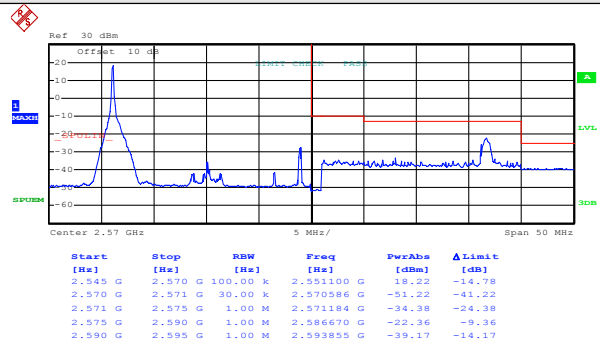

Highest channel

Test Mode:

LTE band 7(QPSK RB Size 50& RB Offset 0)

Lowest channel

Highest channel

Test Mode:

LTE band 7(QPSK RB Size 50& RB Offset 49)

Lowest channel

Highest channel

Test Mode:

LTE band 7(QPSK RB Size 100& RB Offset 0)

Lowest channel

Highest channel

Test Mode:

LTE band 7(16QAM RB Size 1& RB Offset 0)

Lowest channel

Highest channel

Test Mode:

LTE band 7(16QAM RB Size 1& RB Offset 99)

Lowest channel

Highest channel

Test Mode:

LTE band 7(16QAM RB Size 50& RB Offset 0)

Lowest channel

Highest channel