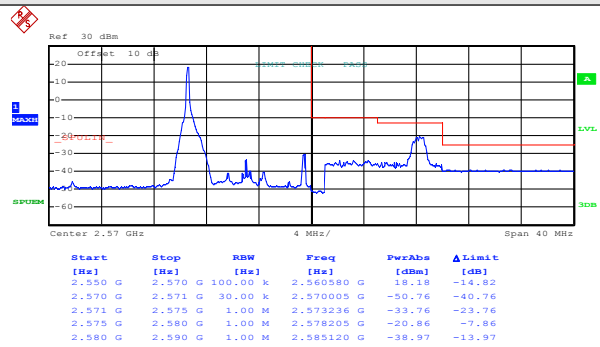

LTE band 7(QPSK RB Size 25& RB Offset 0)

Lowest channel

Highest channel

Test Mode:

LTE band 7(QPSK RB Size 25& RB Offset 24)

Lowest channel

Highest channel

Test Mode:

LTE band 7(QPSK RB Size 50& RB Offset 0)

Lowest channel

Highest channel

Test Mode:

LTE band 7(16QAM RB Size 1& RB Offset 0)

Lowest channel

Highest channel

Test Mode:

LTE band 7(16QAM RB Size 1& RB Offset 49)

Lowest channel

Highest channel

Test Mode:

LTE band 7(16QAM RB Size 25& RB Offset 0)

Lowest channel

Highest channel

Test Mode:

LTE band 7(16QAM RB Size 25& RB Offset 24)

Lowest channel

Highest channel

Test Mode:

LTE band 7(16QAM RB Size 50& RB Offset 0)

Lowest channel

Highest channel