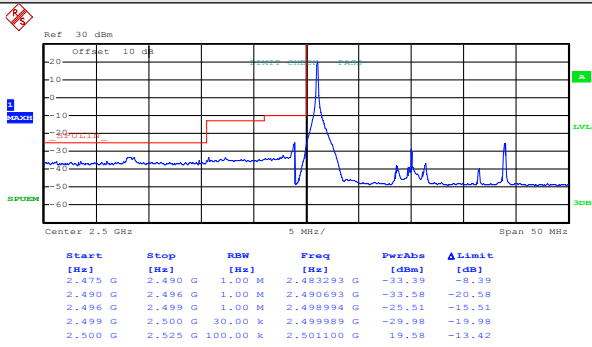

Highest channel

Test Mode:

LTE band 7(16QAM RB Size 1& RB Offset 74)

Lowest channel

Highest channel

Test Mode:

LTE band 7(16QAM RB Size 36& RB Offset 0)

Lowest channel

Highest channel

Test Mode:

LTE band 7(16QAM RB Size 36& RB Offset 37)

Lowest channel

Highest channel

Test Mode:

LTE band 7(16QAM RB Size 75& RB Offset 0)

Lowest channel

Highest channel

# 20MHz:

Test Mode:

LTE band 7(QPSK RB Size 1 & RB Offset 0)

Lowest channel

Highest channel

Test Mode:

LTE band 7(QPSK RB Size 1 & RB Offset 99)

Lowest channel