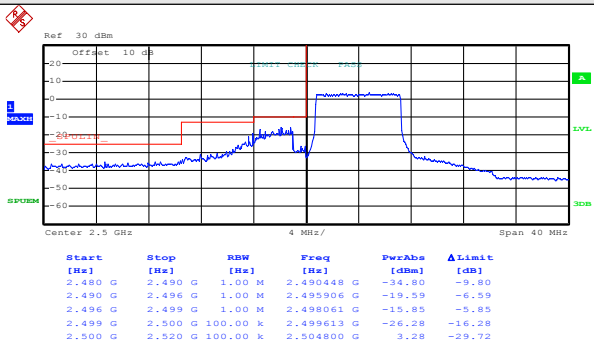

Highest channel

Test Mode:

LTE band 7(QPSK RB Size 75& RB Offset 0)

Lowest channel

Highest channel

Test Mode:

LTE band 7(16QAM RB Size 1& RB Offset 0)

Lowest channel

Highest channel

Test Mode:

LTE band 7(16QAM RB Size 1& RB Offset 74)

Lowest channel

Highest channel

Test Mode:

LTE band 7(16QAM RB Size 36& RB Offset 0)

Lowest channel

Highest channel

Test Mode:

LTE band 7(16QAM RB Size 36& RB Offset 37)

Lowest channel

Highest channel

Test Mode:

LTE band 7(16QAM RB Size 75& RB Offset 0)

Lowest channel

Highest channel