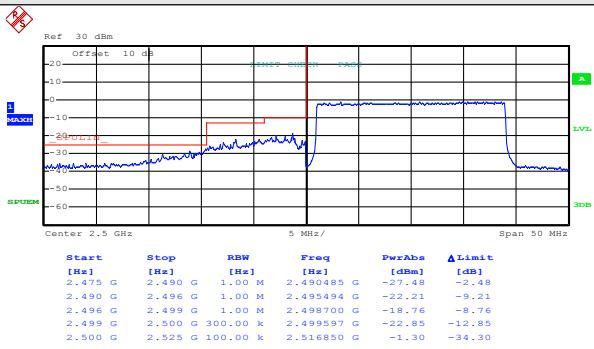

Highest channel

Test Mode:

LTE band 7(16QAM RB Size 1& RB Offset 99)

Lowest channel

Highest channel

Test Mode:

LTE band 7(16QAM RB Size 50& RB Offset 0)

Lowest channel

Highest channel

Test Mode:

LTE band 7(16QAM RB Size 50& RB Offset 49)

Lowest channel

Highest channel

Test Mode:

LTE band 7(16QAM RB Size 100& RB Offset 0)

Lowest channel

Highest channel