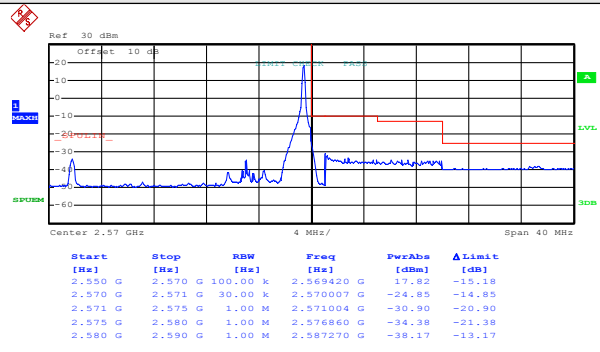

LTE band 7(QPSK RB Size 25& RB Offset 0)

Lowest channel

Highest channel

Test Mode:

LTE band 7(QPSK RB Size 25& RB Offset 24)

Lowest channel

Highest channel

Test Mode:

LTE band 7(QPSK RB Size 50& RB Offset 0)

Lowest channel

Highest channel

Test Mode:

LTE band 7(16QAM RB Size 1& RB Offset 0)

Lowest channel

Highest channel

Test Mode:

LTE band 7(16QAM RB Size 1& RB Offset 49)

Lowest channel

Highest channel

Test Mode:

LTE band 7(16QAM RB Size 25& RB Offset 0)

Lowest channel

Highest channel

Test Mode:

LTE band 7(16QAM RB Size 25& RB Offset 24)

Lowest channel

Highest channel

Test Mode:

LTE band 7(16QAM RB Size 50& RB Offset 0)

Lowest channel

Highest channel