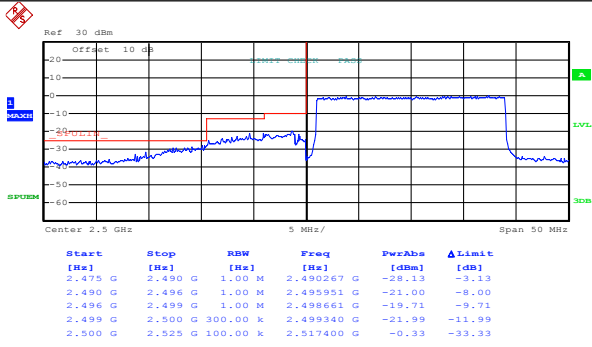

# 20MHz:

Test Mode:

LTE band 7(QPSK RB Size 1 & RB Offset 0)

Lowest channel

Highest channel

Test Mode:

LTE band 7(QPSK RB Size 1 & RB Offset 99)

Lowest channel

Highest channel

Test Mode:

LTE band 7(QPSK RB Size 50& RB Offset 0)

Lowest channel

Highest channel

Test Mode:

LTE band 7(QPSK RB Size 50& RB Offset 49)

Lowest channel

Highest channel

Test Mode:

LTE band 7(QPSK RB Size 100& RB Offset 0)

Lowest channel

Highest channel

Test Mode:

LTE band 7(16QAM RB Size 1& RB Offset 0)

Lowest channel

Highest channel

Test Mode:

LTE band 7(16QAM RB Size 1& RB Offset 99)

Lowest channel

Highest channel

Test Mode:

LTE band 7(16QAM RB Size 50& RB Offset 0)

Lowest channel