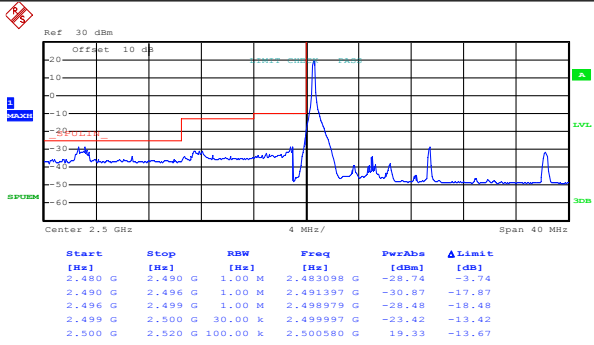

Test Mode:

LTE band 7(16QAM RB Size 1& RB Offset 24)

Lowest channel

Highest channel

Test Mode:

LTE band 7(16QAM RB Size 12& RB Offset 0)

Lowest channel

Highest channel

Test Mode:

LTE band 7(16QAM RB Size 12& RB Offset 11)

Lowest channel

Highest channel

Test Mode:

LTE band 7(16QAM RB Size 25& RB Offset 0)

Lowest channel

Highest channel

# 10MHz:

Test Mode: LTE band 7(QPSK RB Size 1& RB Offset 0)

Lowest channel

Highest channel

Test Mode: LTE band 7(QPSK RB Size 1& RB Offset 49)

Lowest channel

Highest channel

Test Mode:

LTE band 7(QPSK RB Size 25& RB Offset 0)

Lowest channel

Highest channel

Test Mode:

LTE band 7(QPSK RB Size 25& RB Offset 24)

Lowest channel

Highest channel

Test Mode: