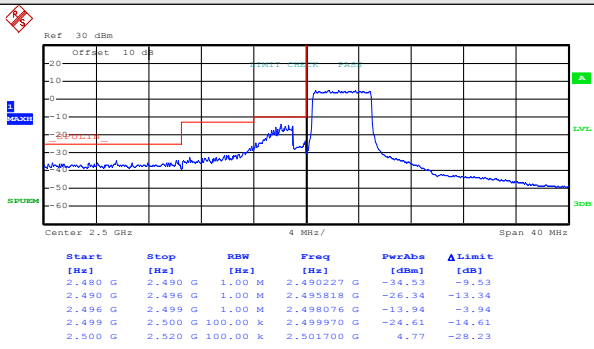

LTE band 7(QPSK RB Size 50& RB Offset 0)

Lowest channel

Highest channel

Test Mode:

LTE band 7(16QAM RB Size 1& RB Offset 0)

Lowest channel

Highest channel

Test Mode:

LTE band 7(16QAM RB Size 1& RB Offset 49)

Lowest channel

Highest channel

Test Mode:

LTE band 7(16QAM RB Size 25& RB Offset 0)

Lowest channel

Highest channel

Test Mode:

LTE band 7(16QAM RB Size 25& RB Offset 24)

Lowest channel

Highest channel

Test Mode:

LTE band 7(16QAM RB Size 50& RB Offset 0)

Lowest channel

Highest channel

# 15MHz:

Test Mode:

LTE band 7(QPSK RB Size 1& RB Offset 0)

Lowest channel

Highest channel

Test Mode:

LTE band 7(QPSK RB Size 1& RB Offset 74)

Lowest channel