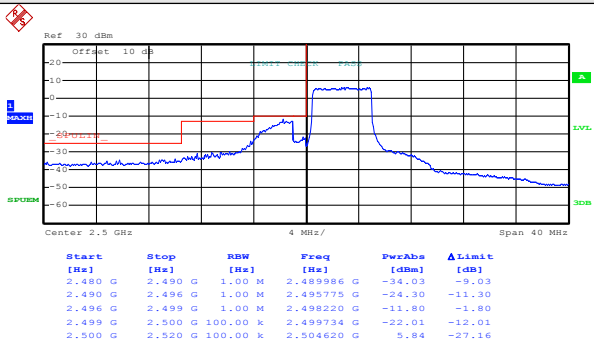

Test Mode:

LTE band 7(16QAM RB Size 12& RB Offset 11)

Lowest channel

Highest channel

Test Mode:

LTE band 7(16QAM RB Size 25& RB Offset 0)

Lowest channel

Highest channel

# 10MHz:

Test Mode: LTE band 7(QPSK RB Size 1& RB Offset 0)

Lowest channel

Highest channel

Test Mode: LTE band 7(QPSK RB Size 1& RB Offset 49)

Lowest channel

Highest channel

Test Mode:

LTE band 7(QPSK RB Size 25& RB Offset 0)

Lowest channel

Highest channel

Test Mode:

LTE band 7(QPSK RB Size 25& RB Offset 24)

Lowest channel

Highest channel

Test Mode:

LTE band 7(QPSK RB Size 50& RB Offset 0)

Lowest channel

Highest channel

Test Mode:

LTE band 7(16QAM RB Size 1& RB Offset 0)

Lowest channel

Highest channel

Test Mode: