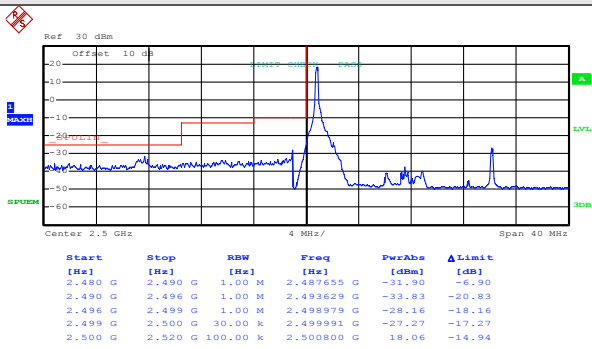

Highest channel

Test Mode:

LTE band 7(QPSK RB Size 36& RB Offset 0)

Lowest channel

Highest channel

Test Mode:

LTE band 7(QPSK RB Size 36& RB Offset 37)

Lowest channel

Highest channel

Test Mode:

LTE band 7(QPSK RB Size 75& RB Offset 0)

Lowest channel

Highest channel

Test Mode:

LTE band 7(16QAM RB Size 1& RB Offset 0)

Lowest channel

Highest channel

Test Mode:

LTE band 7(16QAM RB Size 1& RB Offset 74)

Lowest channel

Highest channel

Test Mode:

LTE band 7(16QAM RB Size 36& RB Offset 0)

Lowest channel

Highest channel