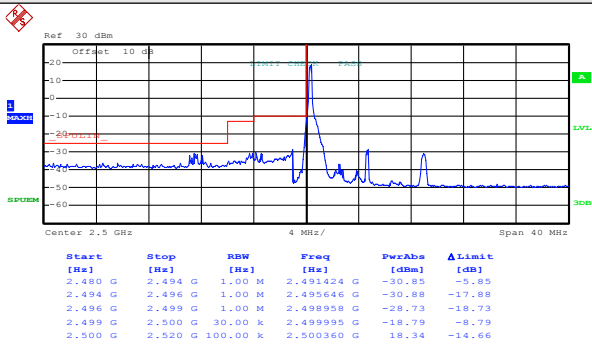

Test Mode:

LTE band 7(QPSK RB Size 12& RB Offset 0)

Lowest channel

Highest channel

Test Mode:

LTE band 7(QPSK RB Size 12& RB Offset 11)

Lowest channel

Highest channel

Test Mode:

LTE band 7(QPSK RB Size 25& RB Offset 0)

Lowest channel

Highest channel

Test Mode:

LTE band 7(16QAM RB Size 1& RB Offset 0)

Lowest channel

Highest channel

Test Mode:

LTE band 7(16QAM RB Size 1& RB Offset 24)

Lowest channel

Highest channel

Test Mode:

LTE band 7(16QAM RB Size 12& RB Offset 0)

Lowest channel

Highest channel

Test Mode:

LTE band 7(16QAM RB Size 12& RB Offset 11)

Lowest channel

Highest channel

Test Mode:

LTE band 7(16QAM RB Size 25& RB Offset 0)

Lowest channel

Highest channel