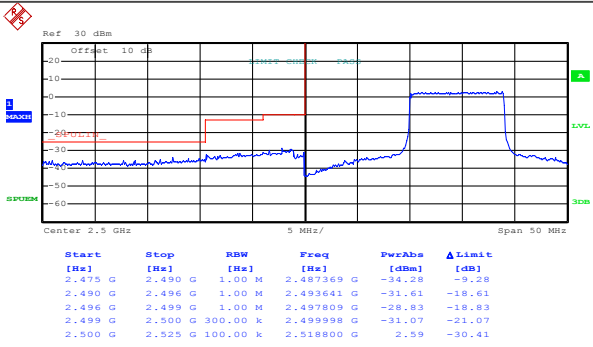

Highest channel

# 20MHz:

Test Mode:

LTE band 7(QPSK RB Size 1 & RB Offset 0)

Lowest channel

Highest channel

Test Mode:

LTE band 7(QPSK RB Size 1 & RB Offset 99)

Lowest channel

Highest channel

Test Mode:

LTE band 7(QPSK RB Size 50& RB Offset 0)

Lowest channel

Highest channel

Test Mode:

LTE band 7(QPSK RB Size 50& RB Offset 49)

Lowest channel

Highest channel

Test Mode:

LTE band 7(QPSK RB Size 100& RB Offset 0)

Lowest channel

Highest channel

Test Mode:

LTE band 7(16QAM RB Size 1& RB Offset 0)

Lowest channel