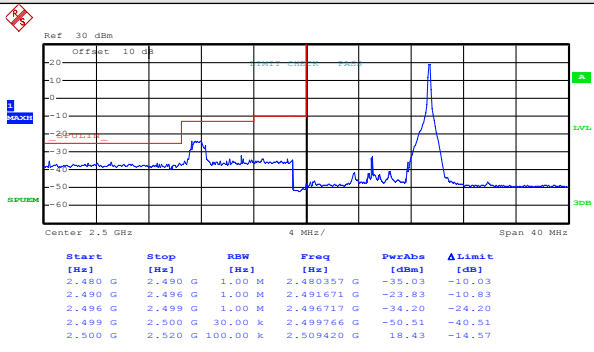

LTE band 7(QPSK RB Size 25& RB Offset 0)

Lowest channel

Highest channel

Test Mode:

LTE band 7(QPSK RB Size 25& RB Offset 24)

Lowest channel

Highest channel

Test Mode:

LTE band 7(QPSK RB Size 50& RB Offset 0)

Lowest channel

Highest channel

Test Mode:

LTE band 7(16QAM RB Size 1& RB Offset 0)

Lowest channel

Highest channel

Test Mode:

LTE band 7(16QAM RB Size 1& RB Offset 49)

Lowest channel

Highest channel

Test Mode:

LTE band 7(16QAM RB Size 25& RB Offset 0)

Lowest channel

Highest channel

Test Mode:

LTE band 7(16QAM RB Size 25& RB Offset 24)

Lowest channel

Highest channel

Test Mode:

LTE band 7(16QAM RB Size 50& RB Offset 0)

Lowest channel

Highest channel