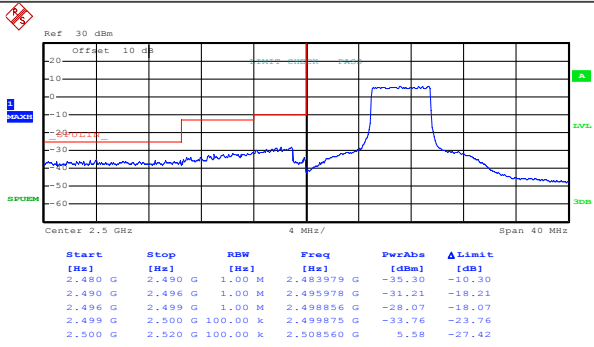

# 10MHz:

Test Mode: LTE band 7(QPSK RB Size 1& RB Offset 0)

Lowest channel

Highest channel

Test Mode: LTE band 7(QPSK RB Size 1& RB Offset 49)

Lowest channel

Highest channel

Test Mode:

LTE band 7(QPSK RB Size 25& RB Offset 0)

Lowest channel

Highest channel

Test Mode:

LTE band 7(QPSK RB Size 25& RB Offset 24)

Lowest channel

Highest channel

Test Mode:

LTE band 7(QPSK RB Size 50& RB Offset 0)

Lowest channel

Highest channel

Test Mode:

LTE band 7(16QAM RB Size 1& RB Offset 0)

Lowest channel

Highest channel

Test Mode:

LTE band 7(16QAM RB Size 1& RB Offset 49)

Lowest channel

Highest channel

Test Mode:

LTE band 7(16QAM RB Size 25& RB Offset 0)

Lowest channel

Highest channel

Test Mode: