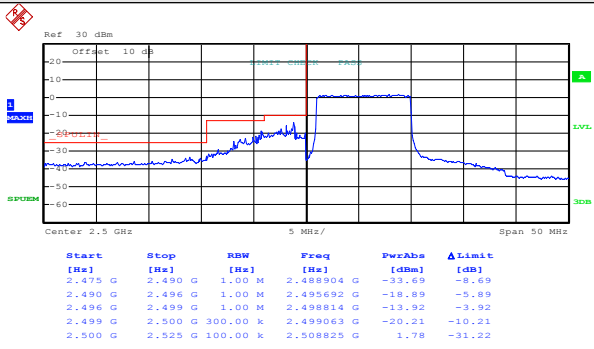

Highest channel

Test Mode:

LTE band 7(QPSK RB Size 100& RB Offset 0)

Lowest channel

Highest channel

Test Mode:

LTE band 7(16QAM RB Size 1& RB Offset 0)

Lowest channel

Highest channel

Test Mode:

LTE band 7(16QAM RB Size 1& RB Offset 99)

Lowest channel

Highest channel

Test Mode:

LTE band 7(16QAM RB Size 50& RB Offset 0)

Lowest channel

Highest channel

Test Mode:

LTE band 7(16QAM RB Size 50& RB Offset 49)

Lowest channel

Highest channel

Test Mode:

LTE band 7(16QAM RB Size 100& RB Offset 0)

Lowest channel

Highest channel