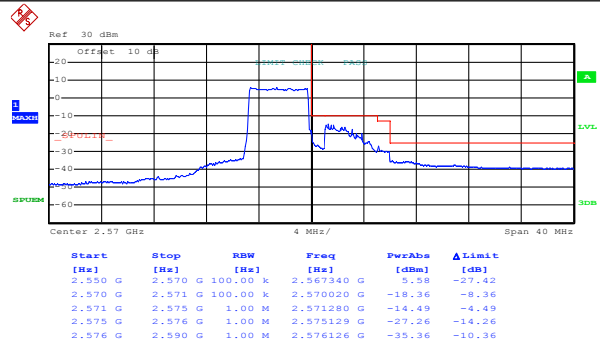

# Appendix D: Band Edge LTE Band 7 Test Graphs

5MHz:

Test Mode: LTE band 7(QPSK RB Size 1& RB Offset 0)

Lowest channel

Highest channel

Test Mode: LTE band 7(QPSK RB Size 1& RB Offset 24)

Lowest channel

Highest channel

Test Mode:

LTE band 7(QPSK RB Size 12& RB Offset 0)

Lowest channel

Highest channel

Test Mode:

LTE band 7(QPSK RB Size 12& RB Offset 11)

Lowest channel

Highest channel

Test Mode:

LTE band 7(QPSK RB Size 25& RB Offset 0)

Lowest channel

Highest channel

Test Mode:

LTE band 7(16QAM RB Size 1& RB Offset 0)

Lowest channel

Highest channel

Test Mode:

LTE band 7(16QAM RB Size 1& RB Offset 24)

Lowest channel

Highest channel

Test Mode:

LTE band 7(16QAM RB Size 12& RB Offset 0)

Lowest channel

Highest channel