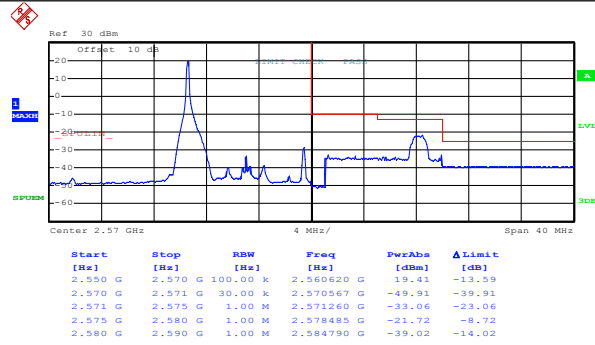

Test Mode:

LTE band 7(16QAM RB Size 1& RB Offset 24)

Lowest channel

Highest channel

Test Mode:

LTE band 7(16QAM RB Size 12& RB Offset 0)

Lowest channel

Highest channel

Test Mode:

LTE band 7(16QAM RB Size 12& RB Offset 11)

Lowest channel

Highest channel

Test Mode:

LTE band 7(16QAM RB Size 25& RB Offset 0)

Lowest channel

Highest channel

# 10MHz:

Test Mode: LTE band 7(QPSK RB Size 1& RB Offset 0)

Lowest channel

Highest channel

Test Mode: LTE band 7(QPSK RB Size 1& RB Offset 49)

Lowest channel

Highest channel

Test Mode:

LTE band 7(QPSK RB Size 25& RB Offset 0)

Lowest channel

Highest channel

Test Mode:

LTE band 7(QPSK RB Size 25& RB Offset 24)

Lowest channel

Highest channel

Test Mode: