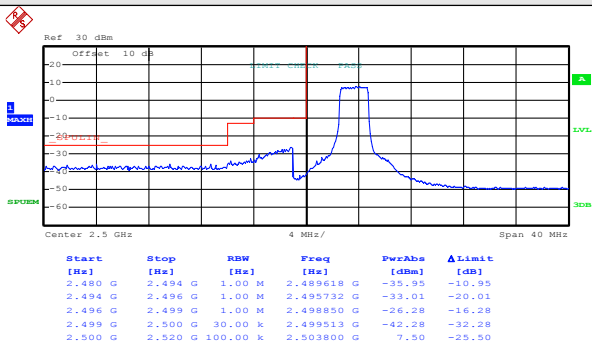

Test Mode:

LTE band 7(QPSK RB Size 25& RB Offset 0)

Lowest channel

Highest channel

Test Mode:

LTE band 7(16QAM RB Size 1& RB Offset 0)

Lowest channel

Highest channel

Test Mode:

LTE band 7(16QAM RB Size 1& RB Offset 24)

Lowest channel

Highest channel

Test Mode:

LTE band 7(16QAM RB Size 12& RB Offset 0)

Lowest channel

Highest channel

Test Mode:

LTE band 7(16QAM RB Size 12& RB Offset 11)

Lowest channel

Highest channel

Test Mode:

LTE band 7(16QAM RB Size 25& RB Offset 0)

Lowest channel

Highest channel

# 10MHz:

Test Mode: LTE band 7(QPSK RB Size 1& RB Offset 0)

Lowest channel

Highest channel

Test Mode: LTE band 7(QPSK RB Size 1& RB Offset 49)

Lowest channel

Highest channel

Test Mode: