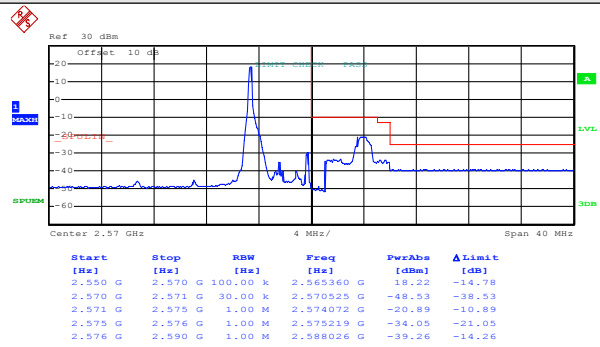

Test Mode:

LTE band 7(QPSK RB Size 12& RB Offset 0)

Lowest channel

Highest channel

Test Mode:

LTE band 7(QPSK RB Size 12& RB Offset 11)

Lowest channel

Highest channel

Test Mode:

LTE band 7(QPSK RB Size 25& RB Offset 0)

Lowest channel

Highest channel

Test Mode:

LTE band 7(16QAM RB Size 1& RB Offset 0)

Lowest channel

Highest channel

Test Mode:

LTE band 7(16QAM RB Size 1& RB Offset 24)

Lowest channel

Highest channel

Test Mode:

LTE band 7(16QAM RB Size 12& RB Offset 0)

Lowest channel

Highest channel

Test Mode:

LTE band 7(16QAM RB Size 12& RB Offset 11)

Lowest channel

Highest channel

Test Mode:

LTE band 7(16QAM RB Size 25& RB Offset 0)

Lowest channel

Highest channel