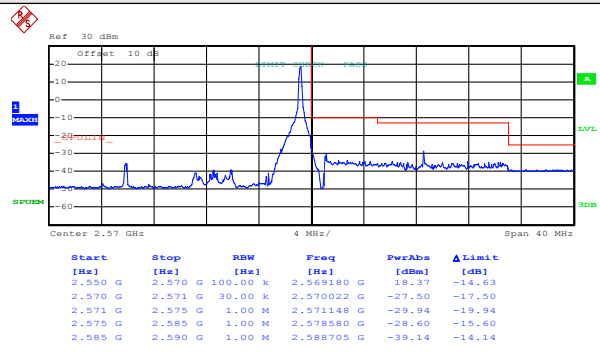

Highest channel

Test Mode:

LTE band 7(QPSK RB Size 36& RB Offset 0)

Lowest channel

Highest channel

Test Mode:

LTE band 7(QPSK RB Size 36& RB Offset 37)

Lowest channel

Highest channel

Test Mode:

LTE band 7(QPSK RB Size 75& RB Offset 0)

Lowest channel

Highest channel

Test Mode:

LTE band 7(16QAM RB Size 1& RB Offset 0)

Lowest channel

Highest channel

Test Mode:

LTE band 7(16QAM RB Size 1& RB Offset 74)

Lowest channel

Highest channel

Test Mode:

LTE band 7(16QAM RB Size 36& RB Offset 0)

Lowest channel

Highest channel

Test Mode:

LTE band 7(16QAM RB Size 36& RB Offset 37)

Lowest channel

Highest channel

Test Mode:

LTE band 7(16QAM RB Size 75& RB Offset 0)

Lowest channel