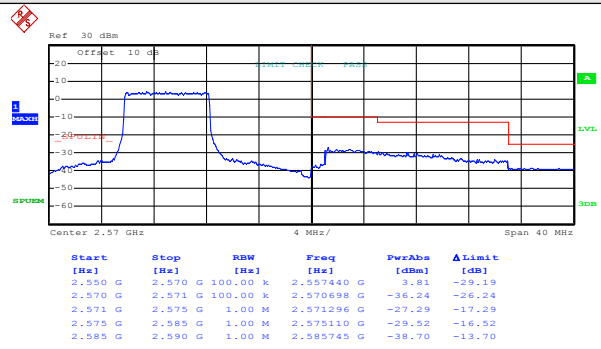

LTE band 7(16QAM RB Size 25& RB Offset 24)

Lowest channel

Highest channel

Test Mode:

LTE band 7(16QAM RB Size 50& RB Offset 0)

Lowest channel

Highest channel

# 15MHz:

Test Mode:

LTE band 7(QPSK RB Size 1& RB Offset 0)

Lowest channel

Highest channel

Test Mode:

LTE band 7(QPSK RB Size 1& RB Offset 74)

Lowest channel

Highest channel

Test Mode:

LTE band 7(QPSK RB Size 36& RB Offset 0)

Lowest channel

Highest channel

Test Mode:

LTE band 7(QPSK RB Size 36& RB Offset 37)

Lowest channel

Highest channel

Test Mode:

LTE band 7(QPSK RB Size 75& RB Offset 0)

Lowest channel

Highest channel

Test Mode:

LTE band 7(16QAM RB Size 1& RB Offset 0)

Lowest channel