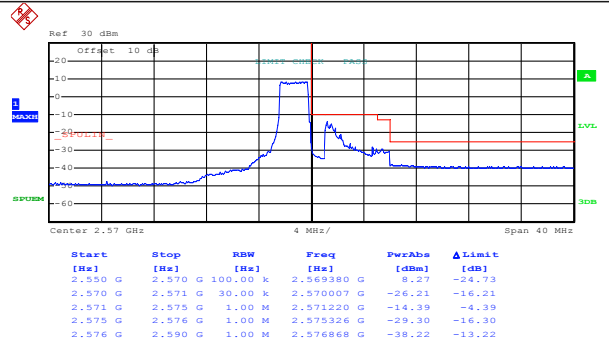

# Appendix D: Band Edge LTE Band 7 Test Graphs

5MHz:

Test Mode: LTE band 7(QPSK RB Size 1& RB Offset 0)

Lowest channel

Highest channel

Test Mode: LTE band 7(QPSK RB Size 1& RB Offset 24)

Lowest channel

Highest channel

Test Mode:

LTE band 7(QPSK RB Size 12& RB Offset 0)

Lowest channel

Highest channel

Test Mode:

LTE band 7(QPSK RB Size 12& RB Offset 11)

Lowest channel

Highest channel

Test Mode:

LTE band 7(QPSK RB Size 25& RB Offset 0)

Lowest channel

Highest channel

Test Mode:

LTE band 7(16QAM RB Size 1& RB Offset 0)

Lowest channel

Highest channel

Test Mode:

LTE band 7(16QAM RB Size 1& RB Offset 24)

Lowest channel

Highest channel

Test Mode:

LTE band 7(16QAM RB Size 12& RB Offset 0)

Lowest channel

Highest channel