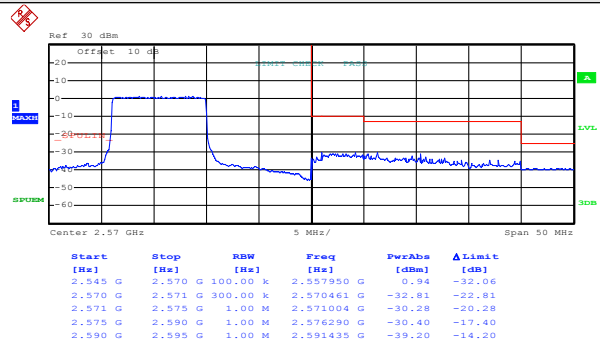

Highest channel

Test Mode:

LTE band 7(QPSK RB Size 100& RB Offset 0)

Lowest channel

Highest channel

Test Mode:

LTE band 7(16QAM RB Size 1& RB Offset 0)

Lowest channel

Highest channel

Test Mode:

LTE band 7(16QAM RB Size 1& RB Offset 99)

Lowest channel

Highest channel

Test Mode:

LTE band 7(16QAM RB Size 50& RB Offset 0)

Lowest channel

Highest channel

Test Mode:

LTE band 7(16QAM RB Size 50& RB Offset 49)

Lowest channel

Highest channel

Test Mode:

LTE band 7(16QAM RB Size 100& RB Offset 0)

Lowest channel

Highest channel