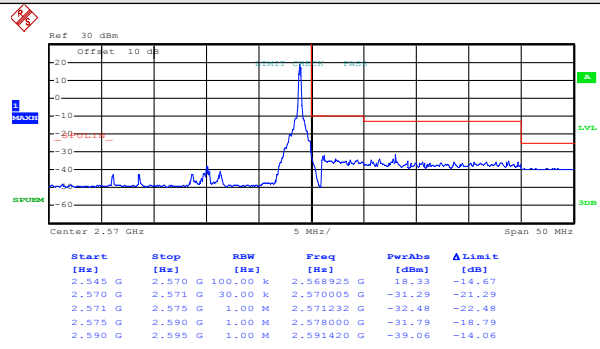

Highest channel

Test Mode:

LTE band 7(QPSK RB Size 50& RB Offset 0)

Lowest channel

Highest channel

Test Mode:

LTE band 7(QPSK RB Size 50& RB Offset 49)

Lowest channel

Highest channel

Test Mode:

LTE band 7(QPSK RB Size 100& RB Offset 0)

Lowest channel

Highest channel

Test Mode:

LTE band 7(16QAM RB Size 1& RB Offset 0)

Lowest channel

Highest channel

Test Mode:

LTE band 7(16QAM RB Size 1& RB Offset 99)

Lowest channel

Highest channel

Test Mode:

LTE band 7(16QAM RB Size 50& RB Offset 0)

Lowest channel

Highest channel

Test Mode:

LTE band 7(16QAM RB Size 50& RB Offset 49)

Lowest channel

Highest channel

Test Mode:

LTE band 7(16QAM RB Size 100& RB Offset 0)

Lowest channel