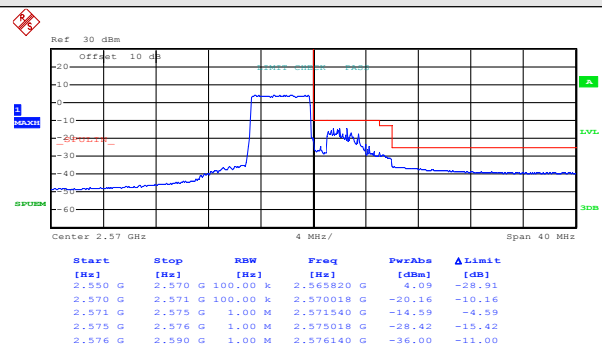

Test Mode:

LTE band 7(16QAM RB Size 1& RB Offset 24)

Lowest channel

Highest channel

Test Mode:

LTE band 7(16QAM RB Size 12& RB Offset 0)

Lowest channel

Highest channel

Test Mode:

LTE band 7(16QAM RB Size 12& RB Offset 11)

Lowest channel

Highest channel

Test Mode:

LTE band 7(16QAM RB Size 25& RB Offset 0)

Lowest channel

Highest channel

# 10MHz:

Test Mode: LTE band 7(QPSK RB Size 1& RB Offset 0)

Lowest channel

Highest channel

Test Mode: LTE band 7(QPSK RB Size 1& RB Offset 49)

Lowest channel

Highest channel

Test Mode:

LTE band 7(QPSK RB Size 25& RB Offset 0)

Lowest channel

Highest channel

Test Mode:

LTE band 7(QPSK RB Size 25& RB Offset 24)

Lowest channel

Highest channel

Test Mode: