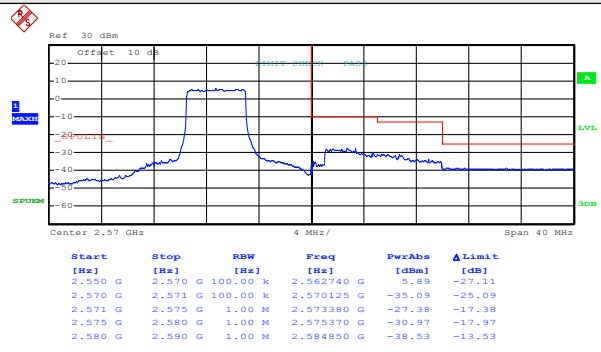

Test Mode:

LTE band 7(16QAM RB Size 12& RB Offset 11)

Lowest channel

Highest channel

Test Mode:

LTE band 7(16QAM RB Size 25& RB Offset 0)

Lowest channel

Highest channel

# 10MHz:

Test Mode: LTE band 7(QPSK RB Size 1& RB Offset 0)

Lowest channel

Highest channel

Test Mode: LTE band 7(QPSK RB Size 1& RB Offset 49)

Lowest channel

Highest channel

Test Mode:

LTE band 7(QPSK RB Size 25& RB Offset 0)

Lowest channel

Highest channel

Test Mode:

LTE band 7(QPSK RB Size 25& RB Offset 24)

Lowest channel

Highest channel

Test Mode:

LTE band 7(QPSK RB Size 50& RB Offset 0)

Lowest channel

Highest channel

Test Mode:

LTE band 7(16QAM RB Size 1& RB Offset 0)

Lowest channel

Highest channel

Test Mode: