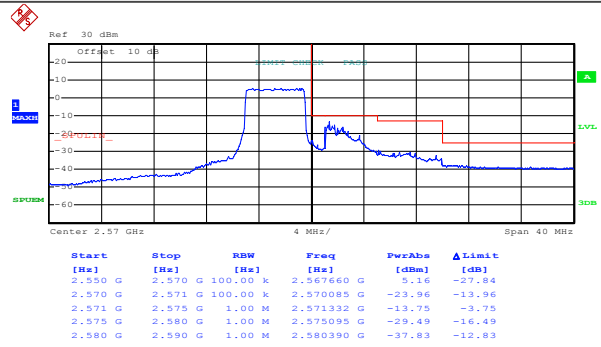

# 10MHz:

Test Mode: LTE band 7(QPSK RB Size 1& RB Offset 0)

Lowest channel

Highest channel

Test Mode: LTE band 7(QPSK RB Size 1& RB Offset 49)

Lowest channel

Highest channel

Test Mode:

LTE band 7(QPSK RB Size 25& RB Offset 0)

Lowest channel

Highest channel

Test Mode:

LTE band 7(QPSK RB Size 25& RB Offset 24)

Lowest channel

Highest channel

Test Mode:

LTE band 7(QPSK RB Size 50& RB Offset 0)

Lowest channel

Highest channel

Test Mode:

LTE band 7(16QAM RB Size 1& RB Offset 0)

Lowest channel

Highest channel

Test Mode:

LTE band 7(16QAM RB Size 1& RB Offset 49)

Lowest channel

Highest channel

Test Mode:

LTE band 7(16QAM RB Size 25& RB Offset 0)

Lowest channel

Highest channel

Test Mode: