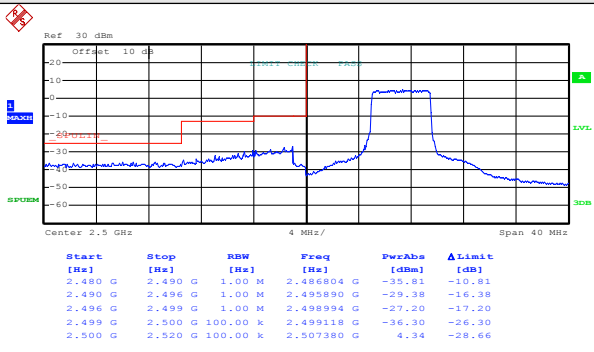

LTE band 7(QPSK RB Size 50& RB Offset 0)

Lowest channel

Highest channel

Test Mode:

LTE band 7(16QAM RB Size 1& RB Offset 0)

Lowest channel

Highest channel

Test Mode:

LTE band 7(16QAM RB Size 1& RB Offset 49)

Lowest channel

Highest channel

Test Mode:

LTE band 7(16QAM RB Size 25& RB Offset 0)

Lowest channel

Highest channel

Test Mode:

LTE band 7(16QAM RB Size 25& RB Offset 24)

Lowest channel

Highest channel

Test Mode:

LTE band 7(16QAM RB Size 50& RB Offset 0)

Lowest channel

Highest channel