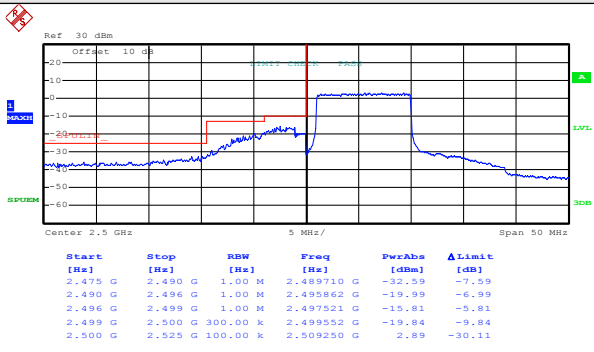

Highest channel

# 20MHz:

Test Mode:

LTE band 7(QPSK RB Size 1 & RB Offset 0)

Lowest channel

Highest channel

Test Mode:

LTE band 7(QPSK RB Size 1 & RB Offset 99)

Lowest channel

Highest channel

Test Mode:

LTE band 7(QPSK RB Size 50& RB Offset 0)

Lowest channel

Highest channel

Test Mode:

LTE band 7(QPSK RB Size 50& RB Offset 49)

Lowest channel

Highest channel

Test Mode:

LTE band 7(QPSK RB Size 100& RB Offset 0)

Lowest channel

Highest channel

Test Mode:

LTE band 7(16QAM RB Size 1& RB Offset 0)

Lowest channel