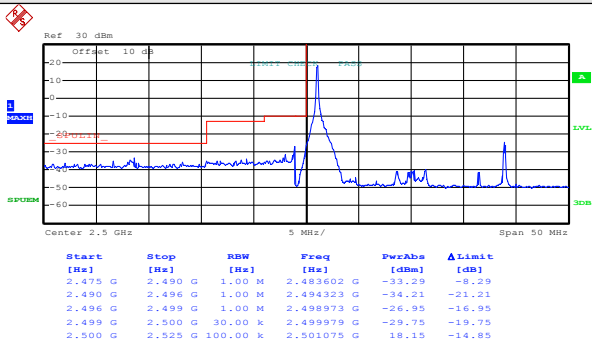

Highest channel

Test Mode:

LTE band 7(QPSK RB Size 50& RB Offset 0)

Lowest channel

Highest channel

Test Mode:

LTE band 7(QPSK RB Size 50& RB Offset 49)

Lowest channel

Highest channel

Test Mode:

LTE band 7(QPSK RB Size 100& RB Offset 0)

Lowest channel

Highest channel

Test Mode:

LTE band 7(16QAM RB Size 1& RB Offset 0)

Lowest channel

Highest channel

Test Mode:

LTE band 7(16QAM RB Size 1& RB Offset 99)

Lowest channel

Highest channel

Test Mode:

LTE band 7(16QAM RB Size 50& RB Offset 0)

Lowest channel

Highest channel