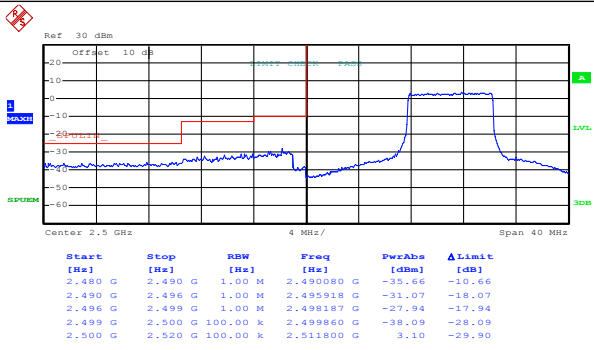

Highest channel

Test Mode:

LTE band 7(QPSK RB Size 75& RB Offset 0)

Lowest channel

Highest channel

Test Mode:

LTE band 7(16QAM RB Size 1& RB Offset 0)

Lowest channel

Highest channel

Test Mode:

LTE band 7(16QAM RB Size 1& RB Offset 74)

Lowest channel

Highest channel

Test Mode:

LTE band 7(16QAM RB Size 36& RB Offset 0)

Lowest channel

Highest channel

Test Mode:

LTE band 7(16QAM RB Size 36& RB Offset 37)

Lowest channel

Highest channel

Test Mode:

LTE band 7(16QAM RB Size 75& RB Offset 0)

Lowest channel

Highest channel