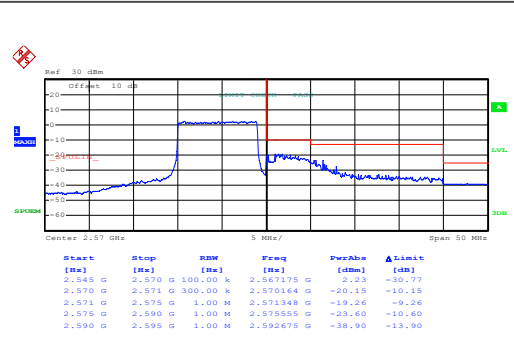

# 20MHz:

Test Mode:

LTE band 7(QPSK RB Size 1 & RB Offset 0)

Lowest channel

Highest channel

Test Mode:

LTE band 7(QPSK RB Size 1 & RB Offset 99)

Lowest channel

Highest channel

Test Mode:

LTE band 7(QPSK RB Size 50& RB Offset 0)

Lowest channel

Highest channel

Test Mode:

LTE band 7(QPSK RB Size 50& RB Offset 49)

Lowest channel

Highest channel

Test Mode:

LTE band 7(QPSK RB Size 100& RB Offset 0)

Lowest channel

Highest channel

Test Mode:

LTE band 7(16QAM RB Size 1& RB Offset 0)

Lowest channel

Highest channel

Test Mode:

LTE band 7(16QAM RB Size 1& RB Offset 99)

Lowest channel

Highest channel

Test Mode:

LTE band 7(16QAM RB Size 50& RB Offset 0)

Lowest channel