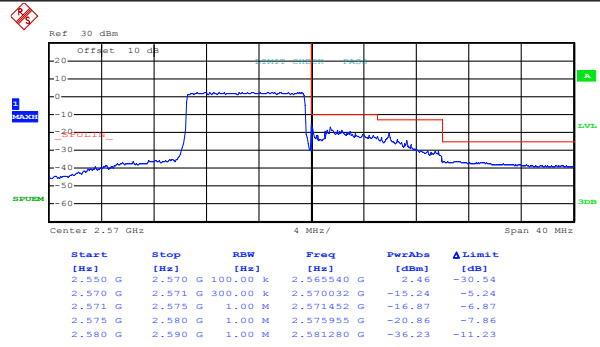

# 10MHz:

Test Mode: LTE band 7(QPSK RB Size 1& RB Offset 0)

Lowest channel

Highest channel

Test Mode: LTE band 7(QPSK RB Size 1& RB Offset 49)

Lowest channel

Highest channel

Test Mode:

LTE band 7(QPSK RB Size 25& RB Offset 0)

Lowest channel

Highest channel

Test Mode:

LTE band 7(QPSK RB Size 25& RB Offset 24)

Lowest channel

Highest channel

Test Mode:

LTE band 7(QPSK RB Size 50& RB Offset 0)

Lowest channel

Highest channel

Test Mode:

LTE band 7(16QAM RB Size 1& RB Offset 0)

Lowest channel

Highest channel

Test Mode:

LTE band 7(16QAM RB Size 1& RB Offset 49)

Lowest channel

Highest channel

Test Mode:

LTE band 7(16QAM RB Size 25& RB Offset 0)

Lowest channel

Highest channel

Test Mode: