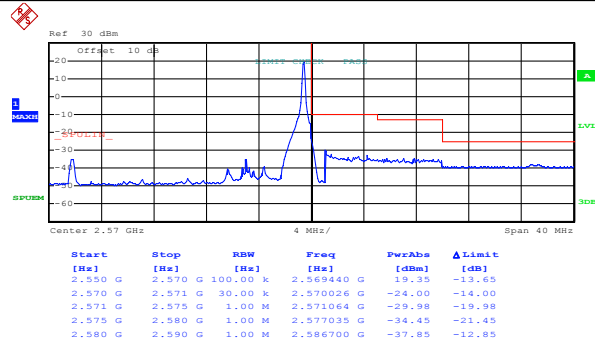

Test Mode:

LTE band 7(16QAM RB Size 12& RB Offset 11)

Lowest channel

Highest channel

Test Mode:

LTE band 7(16QAM RB Size 25& RB Offset 0)

Lowest channel

Highest channel

# 10MHz:

Test Mode: LTE band 7(QPSK RB Size 1& RB Offset 0)

Lowest channel

Highest channel

Test Mode: LTE band 7(QPSK RB Size 1& RB Offset 49)

Lowest channel

Highest channel

Test Mode:

LTE band 7(QPSK RB Size 25& RB Offset 0)

Lowest channel

Highest channel

Test Mode:

LTE band 7(QPSK RB Size 25& RB Offset 24)

Lowest channel

Highest channel

Test Mode:

LTE band 7(QPSK RB Size 50& RB Offset 0)

Lowest channel

Highest channel

Test Mode:

LTE band 7(16QAM RB Size 1& RB Offset 0)

Lowest channel

Highest channel

Test Mode: