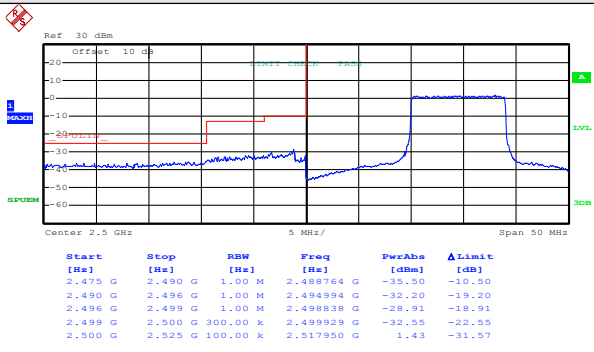

Highest channel

Test Mode:

LTE band 7(QPSK RB Size 100& RB Offset 0)

Lowest channel

Highest channel

Test Mode:

LTE band 7(16QAM RB Size 1& RB Offset 0)

Lowest channel

Highest channel

Test Mode:

LTE band 7(16QAM RB Size 1& RB Offset 99)

Lowest channel

Highest channel

Test Mode:

LTE band 7(16QAM RB Size 50& RB Offset 0)

Lowest channel

Highest channel

Test Mode:

LTE band 7(16QAM RB Size 50& RB Offset 49)

Lowest channel

Highest channel

Test Mode:

LTE band 7(16QAM RB Size 100& RB Offset 0)

Lowest channel

Highest channel