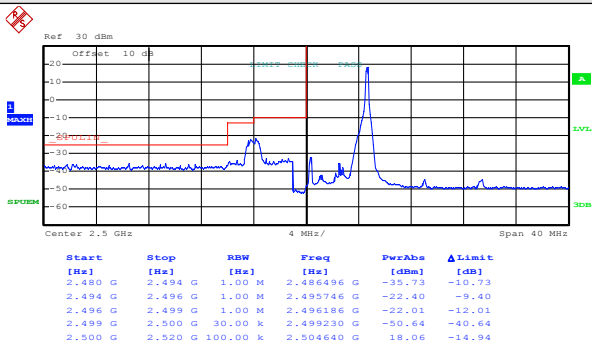

Test Mode:

LTE band 7(QPSK RB Size 12& RB Offset 0)

Lowest channel

Highest channel

Test Mode:

LTE band 7(QPSK RB Size 12& RB Offset 11)

Lowest channel

Highest channel

Test Mode:

LTE band 7(QPSK RB Size 25& RB Offset 0)

Lowest channel

Highest channel

Test Mode:

LTE band 7(16QAM RB Size 1& RB Offset 0)

Lowest channel

Highest channel

Test Mode:

LTE band 7(16QAM RB Size 1& RB Offset 24)

Lowest channel

Highest channel

Test Mode:

LTE band 7(16QAM RB Size 12& RB Offset 0)

Lowest channel

Highest channel

Test Mode:

LTE band 7(16QAM RB Size 12& RB Offset 11)

Lowest channel

Highest channel

Test Mode:

LTE band 7(16QAM RB Size 25& RB Offset 0)

Lowest channel

Highest channel