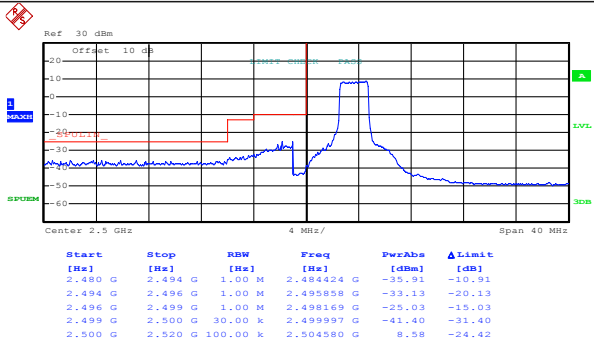

# Appendix D: Band Edge LTE Band 7 Test Graphs

5MHz:

Test Mode: LTE band 7(QPSK RB Size 1& RB Offset 0)

Lowest channel

Highest channel

Test Mode: LTE band 7(QPSK RB Size 1& RB Offset 24)

Lowest channel

Highest channel

Test Mode:

LTE band 7(QPSK RB Size 12& RB Offset 0)

Lowest channel

Highest channel

Test Mode:

LTE band 7(QPSK RB Size 12& RB Offset 11)

Lowest channel

Highest channel

Test Mode:

LTE band 7(QPSK RB Size 25& RB Offset 0)

Lowest channel

Highest channel

Test Mode:

LTE band 7(16QAM RB Size 1& RB Offset 0)

Lowest channel

Highest channel

Test Mode:

LTE band 7(16QAM RB Size 1& RB Offset 24)

Lowest channel

Highest channel

Test Mode:

LTE band 7(16QAM RB Size 12& RB Offset 0)

Lowest channel

Highest channel