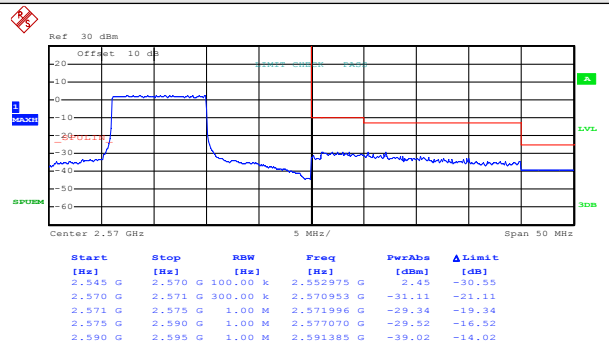

# 20MHz:

Test Mode:

LTE band 7(QPSK RB Size 1 & RB Offset 0)

Lowest channel

Highest channel

Test Mode:

LTE band 7(QPSK RB Size 1 & RB Offset 99)

Lowest channel

Highest channel

Test Mode:

LTE band 7(QPSK RB Size 50& RB Offset 0)

Lowest channel

Highest channel

Test Mode:

LTE band 7(QPSK RB Size 50& RB Offset 49)

Lowest channel

Highest channel

Test Mode:

LTE band 7(QPSK RB Size 100& RB Offset 0)

Lowest channel

Highest channel

Test Mode:

LTE band 7(16QAM RB Size 1& RB Offset 0)

Lowest channel

Highest channel

Test Mode:

LTE band 7(16QAM RB Size 1& RB Offset 99)

Lowest channel

Highest channel

Test Mode:

LTE band 7(16QAM RB Size 50& RB Offset 0)

Lowest channel