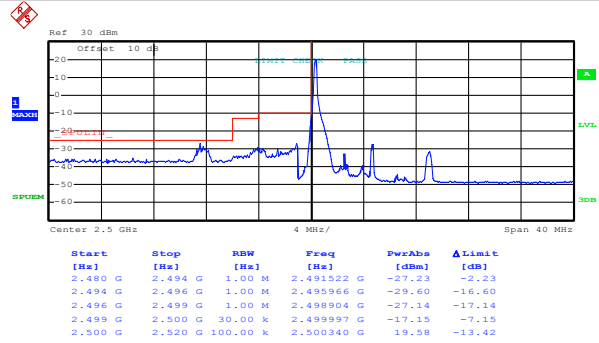

# Appendix D: Band Edge LTE Band 7 Test Graphs

5MHz:

Test Mode: LTE band 7(QPSK RB Size 1& RB Offset 0)

Lowest channel

Highest channel

Test Mode: LTE band 7(QPSK RB Size 1& RB Offset 24)

Lowest channel

Highest channel

Test Mode:

LTE band 7(QPSK RB Size 12& RB Offset 0)

Lowest channel

Highest channel

Test Mode:

LTE band 7(QPSK RB Size 12& RB Offset 11)

Lowest channel

Highest channel

Test Mode:

LTE band 7(QPSK RB Size 25& RB Offset 0)

Lowest channel

Highest channel

Test Mode:

LTE band 7(16QAM RB Size 1& RB Offset 0)

Lowest channel

Highest channel