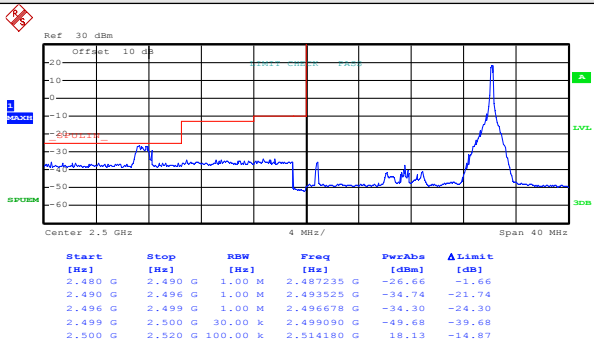

Highest channel

Test Mode:

LTE band 7(QPSK RB Size 36& RB Offset 0)

Lowest channel

Highest channel

Test Mode:

LTE band 7(QPSK RB Size 36& RB Offset 37)

Lowest channel

Highest channel

Test Mode:

LTE band 7(QPSK RB Size 75& RB Offset 0)

Lowest channel

Highest channel

Test Mode:

LTE band 7(16QAM RB Size 1& RB Offset 0)

Lowest channel

Highest channel

Test Mode:

LTE band 7(16QAM RB Size 1& RB Offset 74)

Lowest channel

Highest channel

Test Mode:

LTE band 7(16QAM RB Size 36& RB Offset 0)

Lowest channel

Highest channel