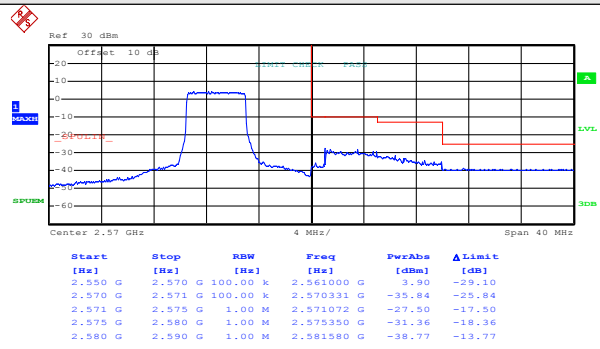

LTE band 7(QPSK RB Size 50& RB Offset 0)

Lowest channel

Highest channel

Test Mode:

LTE band 7(16QAM RB Size 1& RB Offset 0)

Lowest channel

Highest channel

Test Mode:

LTE band 7(16QAM RB Size 1& RB Offset 49)

Lowest channel

Highest channel

Test Mode:

LTE band 7(16QAM RB Size 25& RB Offset 0)

Lowest channel

Highest channel

Test Mode:

LTE band 7(16QAM RB Size 25& RB Offset 24)

Lowest channel

Highest channel

Test Mode:

LTE band 7(16QAM RB Size 50& RB Offset 0)

Lowest channel

Highest channel

# 15MHz:

Test Mode:

LTE band 7(QPSK RB Size 1& RB Offset 0)

Lowest channel

Highest channel

Test Mode:

LTE band 7(QPSK RB Size 1& RB Offset 74)

Lowest channel