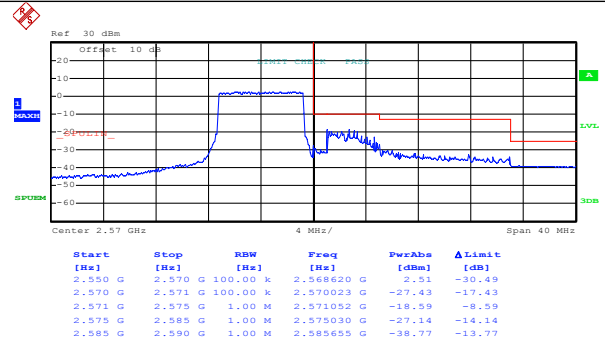

Highest channel

Test Mode:

LTE band 7(QPSK RB Size 75& RB Offset 0)

Lowest channel

Highest channel

Test Mode:

LTE band 7(16QAM RB Size 1& RB Offset 0)

Lowest channel

Highest channel

Test Mode:

LTE band 7(16QAM RB Size 1& RB Offset 74)

Lowest channel

Highest channel

Test Mode:

LTE band 7(16QAM RB Size 36& RB Offset 0)

Lowest channel

Highest channel

Test Mode:

LTE band 7(16QAM RB Size 36& RB Offset 37)

Lowest channel

Highest channel

Test Mode:

LTE band 7(16QAM RB Size 75& RB Offset 0)

Lowest channel

Highest channel