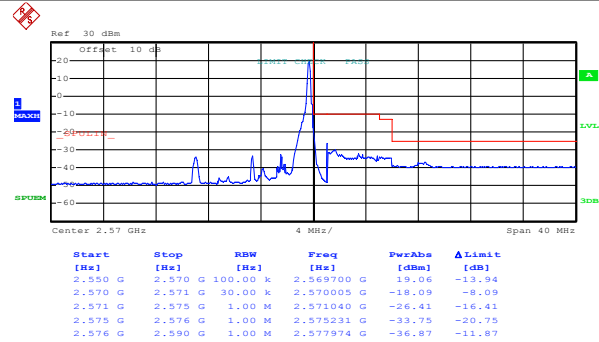

# Appendix D: Band Edge LTE Band 7 Test Graphs

5MHz:

Test Mode: LTE band 7(QPSK RB Size 1& RB Offset 0)

Lowest channel

Highest channel

Test Mode: LTE band 7(QPSK RB Size 1& RB Offset 24)

Lowest channel

Highest channel

Test Mode:

LTE band 7(QPSK RB Size 12& RB Offset 0)

Lowest channel

Highest channel

Test Mode:

LTE band 7(QPSK RB Size 12& RB Offset 11)

Lowest channel

Highest channel

Test Mode:

LTE band 7(QPSK RB Size 25& RB Offset 0)

Lowest channel

Highest channel

Test Mode:

LTE band 7(16QAM RB Size 1& RB Offset 0)

Lowest channel

Highest channel