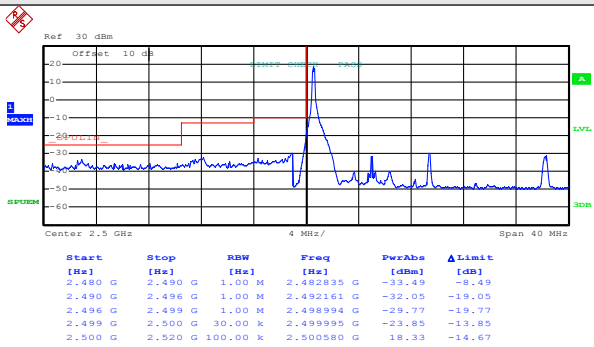

LTE band 7(QPSK RB Size 25& RB Offset 0)

Lowest channel

Highest channel

Test Mode:

LTE band 7(QPSK RB Size 25& RB Offset 24)

Lowest channel

Highest channel

Test Mode:

LTE band 7(QPSK RB Size 50& RB Offset 0)

Lowest channel

Highest channel

Test Mode:

LTE band 7(16QAM RB Size 1& RB Offset 0)

Lowest channel

Highest channel

Test Mode:

LTE band 7(16QAM RB Size 1& RB Offset 49)

Lowest channel

Highest channel

Test Mode:

LTE band 7(16QAM RB Size 25& RB Offset 0)

Lowest channel

Highest channel

Test Mode:

LTE band 7(16QAM RB Size 25& RB Offset 24)

Lowest channel

Highest channel

Test Mode:

LTE band 7(16QAM RB Size 50& RB Offset 0)

Lowest channel

Highest channel