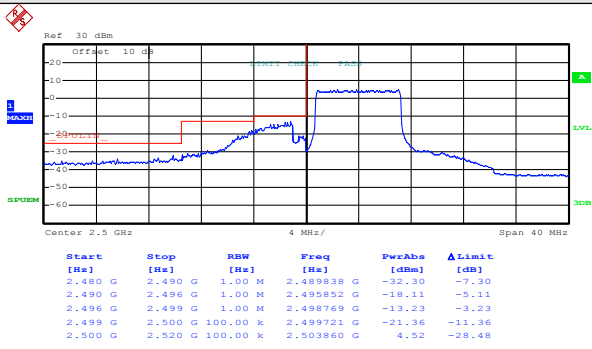

LTE band 7(16QAM RB Size 25& RB Offset 24)

Lowest channel

Highest channel

Test Mode:

LTE band 7(16QAM RB Size 50& RB Offset 0)

Lowest channel

Highest channel

# 15MHz:

Test Mode:

LTE band 7(QPSK RB Size 1& RB Offset 0)

Lowest channel

Highest channel

Test Mode:

LTE band 7(QPSK RB Size 1& RB Offset 74)

Lowest channel

Highest channel

Test Mode:

LTE band 7(QPSK RB Size 36& RB Offset 0)

Lowest channel

Highest channel

Test Mode:

LTE band 7(QPSK RB Size 36& RB Offset 37)

Lowest channel

Highest channel

Test Mode:

LTE band 7(QPSK RB Size 75& RB Offset 0)

Lowest channel

Highest channel

Test Mode:

LTE band 7(16QAM RB Size 1& RB Offset 0)

Lowest channel