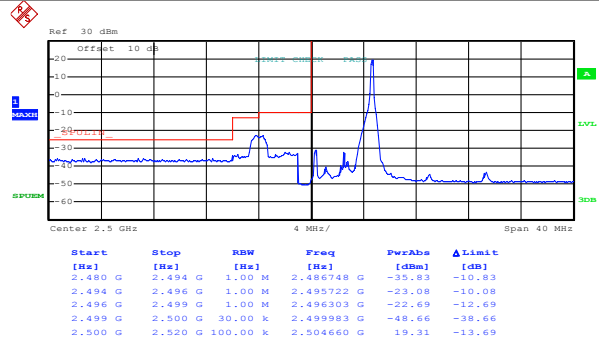

# Appendix D: Band Edge LTE Band 7 Test Graphs

5MHz:

Test Mode: LTE band 7(QPSK RB Size 1& RB Offset 0)

Lowest channel

Highest channel

Test Mode: LTE band 7(QPSK RB Size 1& RB Offset 24)

Lowest channel

Highest channel

Test Mode:

LTE band 7(QPSK RB Size 12& RB Offset 0)

Lowest channel

Highest channel

Test Mode:

LTE band 7(QPSK RB Size 12& RB Offset 11)

Lowest channel

Highest channel

Test Mode:

LTE band 7(QPSK RB Size 25& RB Offset 0)

Lowest channel

Highest channel

Test Mode:

LTE band 7(16QAM RB Size 1& RB Offset 0)

Lowest channel

Highest channel