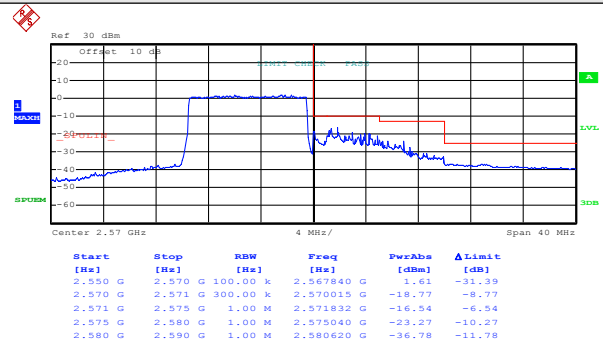

LTE band 7(16QAM RB Size 1& RB Offset 49)

Lowest channel

Highest channel

Test Mode:

LTE band 7(16QAM RB Size 25& RB Offset 0)

Lowest channel

Highest channel

Test Mode:

LTE band 7(16QAM RB Size 25& RB Offset 24)

Lowest channel

Highest channel

Test Mode:

LTE band 7(16QAM RB Size 50& RB Offset 0)

Lowest channel

Highest channel

# 15MHz:

Test Mode:

LTE band 7(QPSK RB Size 1& RB Offset 0)

Lowest channel

Highest channel

Test Mode:

LTE band 7(QPSK RB Size 1& RB Offset 74)

Lowest channel

Highest channel

Test Mode:

LTE band 7(QPSK RB Size 36& RB Offset 0)

Lowest channel

Highest channel

Test Mode:

LTE band 7(QPSK RB Size 36& RB Offset 37)

Lowest channel