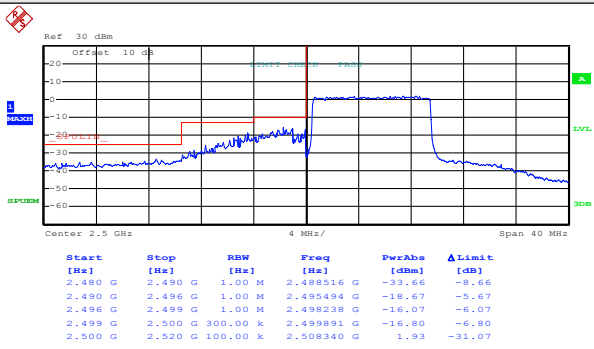

LTE band 7(16QAM RB Size 1& RB Offset 49)

Lowest channel

Highest channel

Test Mode:

LTE band 7(16QAM RB Size 25& RB Offset 0)

Lowest channel

Highest channel

Test Mode:

LTE band 7(16QAM RB Size 25& RB Offset 24)

Lowest channel

Highest channel

Test Mode:

LTE band 7(16QAM RB Size 50& RB Offset 0)

Lowest channel

Highest channel

# 15MHz:

Test Mode:

LTE band 7(QPSK RB Size 1& RB Offset 0)

Lowest channel

Highest channel

Test Mode:

LTE band 7(QPSK RB Size 1& RB Offset 74)

Lowest channel

Highest channel

Test Mode:

LTE band 7(QPSK RB Size 36& RB Offset 0)

Lowest channel

Highest channel

Test Mode:

LTE band 7(QPSK RB Size 36& RB Offset 37)

Lowest channel