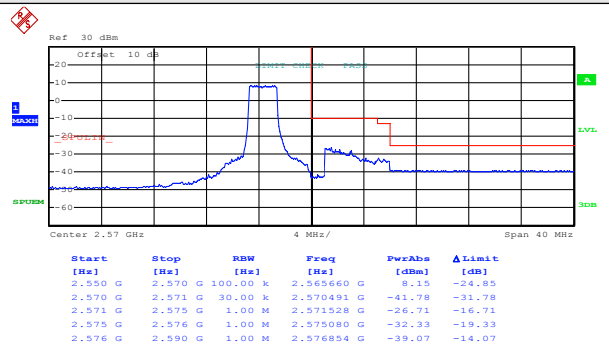

# Appendix D: Band Edge LTE Band 7 Test Graphs

5MHz:

Test Mode: LTE band 7(QPSK RB Size 1& RB Offset 0)

Lowest channel

Highest channel

Test Mode: LTE band 7(QPSK RB Size 1& RB Offset 24)

Lowest channel

Highest channel

Test Mode:

LTE band 7(QPSK RB Size 12& RB Offset 0)

Lowest channel

Highest channel

Test Mode:

LTE band 7(QPSK RB Size 12& RB Offset 11)

Lowest channel

Highest channel

Test Mode:

LTE band 7(QPSK RB Size 25& RB Offset 0)

Lowest channel

Highest channel

Test Mode:

LTE band 7(16QAM RB Size 1& RB Offset 0)

Lowest channel

Highest channel