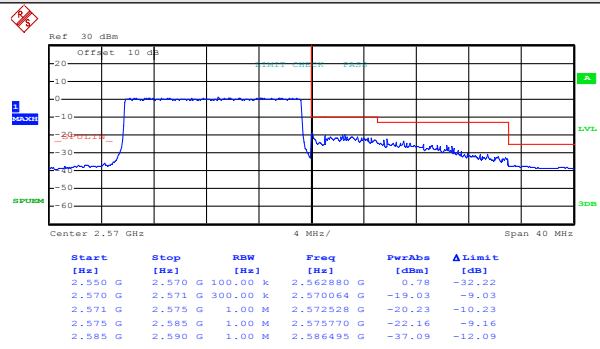

# 15MHz:

Test Mode:

LTE band 7(QPSK RB Size 1& RB Offset 0)

Lowest channel

Highest channel

Test Mode:

LTE band 7(QPSK RB Size 1& RB Offset 74)

Lowest channel

Highest channel

Test Mode:

LTE band 7(QPSK RB Size 36& RB Offset 0)

Lowest channel

Highest channel

Test Mode:

LTE band 7(QPSK RB Size 36& RB Offset 37)

Lowest channel

Highest channel

Test Mode:

LTE band 7(QPSK RB Size 75& RB Offset 0)

Lowest channel

Highest channel

Test Mode:

LTE band 7(16QAM RB Size 1& RB Offset 0)

Lowest channel

Highest channel

Test Mode:

LTE band 7(16QAM RB Size 1& RB Offset 74)

Lowest channel

Highest channel

Test Mode:

LTE band 7(16QAM RB Size 36& RB Offset 0)

Lowest channel