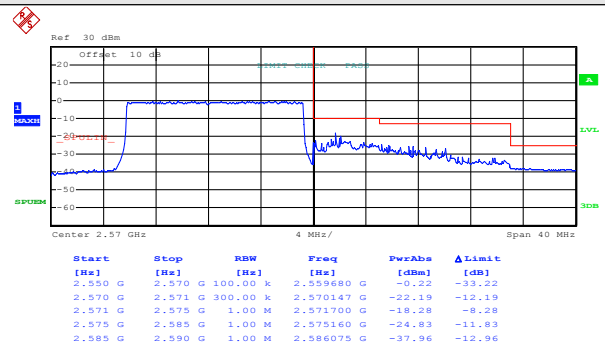

Highest channel

Test Mode:

LTE band 7(16QAM RB Size 1& RB Offset 74)

Lowest channel

Highest channel

Test Mode:

LTE band 7(16QAM RB Size 36& RB Offset 0)

Lowest channel

Highest channel

Test Mode:

LTE band 7(16QAM RB Size 36& RB Offset 37)

Lowest channel

Highest channel

Test Mode:

LTE band 7(16QAM RB Size 75& RB Offset 0)

Lowest channel

Highest channel

# 20MHz:

Test Mode:

LTE band 7(QPSK RB Size 1 & RB Offset 0)

Lowest channel

Highest channel

Test Mode:

LTE band 7(QPSK RB Size 1 & RB Offset 99)

Lowest channel