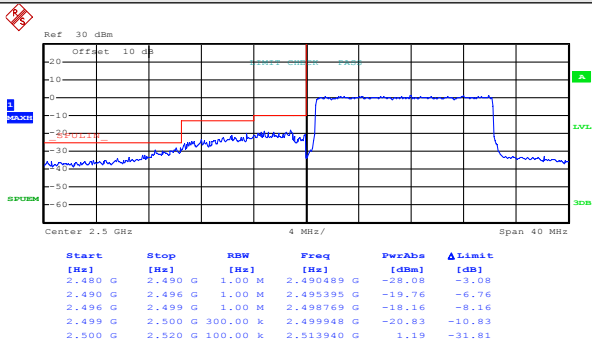

# 15MHz:

Test Mode:

LTE band 7(QPSK RB Size 1& RB Offset 0)

Lowest channel

Highest channel

Test Mode:

LTE band 7(QPSK RB Size 1& RB Offset 74)

Lowest channel

Highest channel

Test Mode:

LTE band 7(QPSK RB Size 36& RB Offset 0)

Lowest channel

Highest channel

Test Mode:

LTE band 7(QPSK RB Size 36& RB Offset 37)

Lowest channel

Highest channel

Test Mode:

LTE band 7(QPSK RB Size 75& RB Offset 0)

Lowest channel

Highest channel

Test Mode:

LTE band 7(16QAM RB Size 1& RB Offset 0)

Lowest channel

Highest channel

Test Mode:

LTE band 7(16QAM RB Size 1& RB Offset 74)

Lowest channel

Highest channel

Test Mode:

LTE band 7(16QAM RB Size 36& RB Offset 0)

Lowest channel