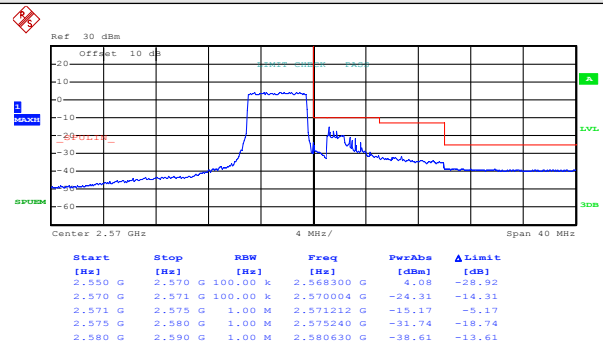

LTE band 7(QPSK RB Size 50& RB Offset 0)

Lowest channel

Highest channel

Test Mode:

LTE band 7(16QAM RB Size 1& RB Offset 0)

Lowest channel

Highest channel

Test Mode:

LTE band 7(16QAM RB Size 1& RB Offset 49)

Lowest channel

Highest channel

Test Mode:

LTE band 7(16QAM RB Size 25& RB Offset 0)

Lowest channel

Highest channel

Test Mode:

LTE band 7(16QAM RB Size 25& RB Offset 24)

Lowest channel

Highest channel

Test Mode:

LTE band 7(16QAM RB Size 50& RB Offset 0)

Lowest channel

Highest channel

# 15MHz:

Test Mode:

LTE band 7(QPSK RB Size 1& RB Offset 0)

Lowest channel

Highest channel

Test Mode:

LTE band 7(QPSK RB Size 1& RB Offset 74)

Lowest channel