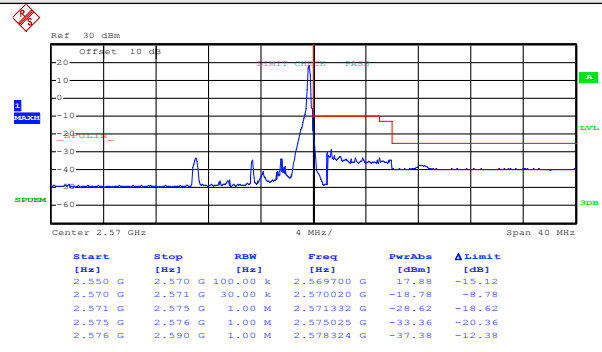

Test Mode:

LTE band 7(QPSK RB Size 12& RB Offset 0)

Lowest channel

Highest channel

Test Mode:

LTE band 7(QPSK RB Size 12& RB Offset 11)

Lowest channel

Highest channel

Test Mode:

LTE band 7(QPSK RB Size 25& RB Offset 0)

Lowest channel

Highest channel

Test Mode:

LTE band 7(16QAM RB Size 1& RB Offset 0)

Lowest channel

Highest channel

Test Mode:

LTE band 7(16QAM RB Size 1& RB Offset 24)

Lowest channel

Highest channel

Test Mode:

LTE band 7(16QAM RB Size 12& RB Offset 0)

Lowest channel

Highest channel

Test Mode:

LTE band 7(16QAM RB Size 12& RB Offset 11)

Lowest channel

Highest channel

Test Mode:

LTE band 7(16QAM RB Size 25& RB Offset 0)

Lowest channel

Highest channel