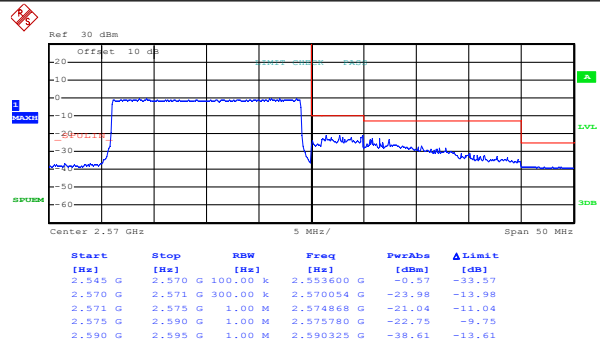

# 20MHz:

Test Mode:

LTE band 7(QPSK RB Size 1 & RB Offset 0)

Lowest channel

Highest channel

Test Mode:

LTE band 7(QPSK RB Size 1 & RB Offset 99)

Lowest channel

Highest channel

Test Mode:

LTE band 7(QPSK RB Size 50& RB Offset 0)

Lowest channel

Highest channel

Test Mode:

LTE band 7(QPSK RB Size 50& RB Offset 49)

Lowest channel

Highest channel

Test Mode:

LTE band 7(QPSK RB Size 100& RB Offset 0)

Lowest channel

Highest channel

Test Mode:

LTE band 7(16QAM RB Size 1& RB Offset 0)

Lowest channel

Highest channel

Test Mode:

LTE band 7(16QAM RB Size 1& RB Offset 99)

Lowest channel

Highest channel

Test Mode:

LTE band 7(16QAM RB Size 50& RB Offset 0)

Lowest channel