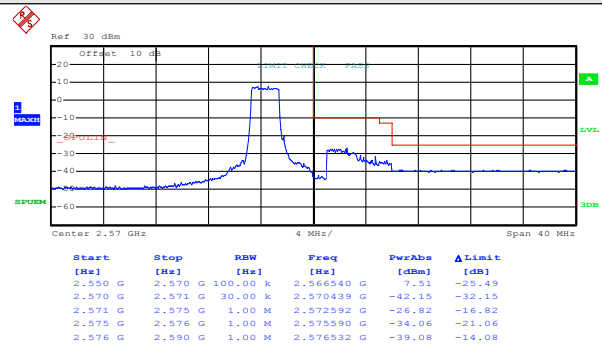

Test Mode:

LTE band 7(QPSK RB Size 25& RB Offset 0)

Lowest channel

Highest channel

Test Mode:

LTE band 7(16QAM RB Size 1& RB Offset 0)

Lowest channel

Highest channel

Test Mode:

LTE band 7(16QAM RB Size 1& RB Offset 24)

Lowest channel

Highest channel

Test Mode:

LTE band 7(16QAM RB Size 12& RB Offset 0)

Lowest channel

Highest channel

Test Mode:

LTE band 7(16QAM RB Size 12& RB Offset 11)

Lowest channel

Highest channel

Test Mode:

LTE band 7(16QAM RB Size 25& RB Offset 0)

Lowest channel

Highest channel

# 10MHz:

Test Mode: LTE band 7(QPSK RB Size 1& RB Offset 0)

Lowest channel

Highest channel

Test Mode: LTE band 7(QPSK RB Size 1& RB Offset 49)

Lowest channel

Highest channel

Test Mode: