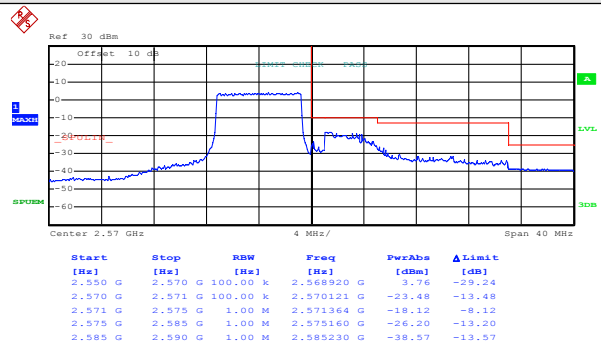

# 15MHz:

Test Mode:

LTE band 7(QPSK RB Size 1& RB Offset 0)

Lowest channel

Highest channel

Test Mode:

LTE band 7(QPSK RB Size 1& RB Offset 74)

Lowest channel

Highest channel

Test Mode:

LTE band 7(QPSK RB Size 36& RB Offset 0)

Lowest channel

Highest channel

Test Mode:

LTE band 7(QPSK RB Size 36& RB Offset 37)

Lowest channel

Highest channel

Test Mode:

LTE band 7(QPSK RB Size 75& RB Offset 0)

Lowest channel

Highest channel

Test Mode:

LTE band 7(16QAM RB Size 1& RB Offset 0)

Lowest channel

Highest channel

Test Mode:

LTE band 7(16QAM RB Size 1& RB Offset 74)

Lowest channel

Highest channel

Test Mode:

LTE band 7(16QAM RB Size 36& RB Offset 0)

Lowest channel