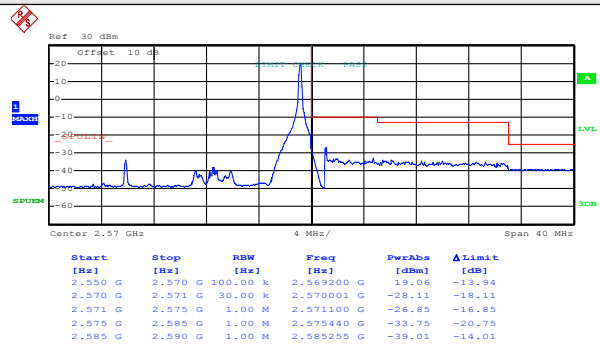

LTE band 7(16QAM RB Size 25& RB Offset 24)

Lowest channel

Highest channel

Test Mode:

LTE band 7(16QAM RB Size 50& RB Offset 0)

Lowest channel

Highest channel

# 15MHz:

Test Mode:

LTE band 7(QPSK RB Size 1& RB Offset 0)

Lowest channel

Highest channel

Test Mode:

LTE band 7(QPSK RB Size 1& RB Offset 74)

Lowest channel

Highest channel

Test Mode:

LTE band 7(QPSK RB Size 36& RB Offset 0)

Lowest channel

Highest channel

Test Mode:

LTE band 7(QPSK RB Size 36& RB Offset 37)

Lowest channel

Highest channel

Test Mode:

LTE band 7(QPSK RB Size 75& RB Offset 0)

Lowest channel

Highest channel

Test Mode:

LTE band 7(16QAM RB Size 1& RB Offset 0)

Lowest channel