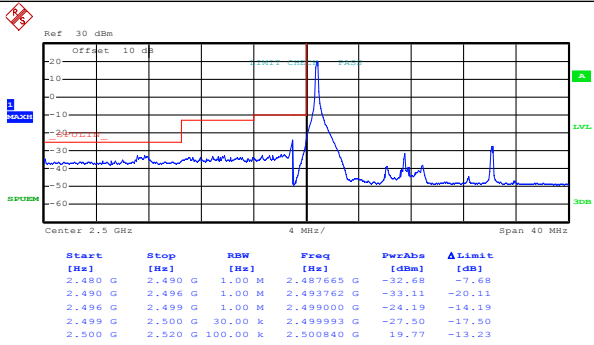

LTE band 7(16QAM RB Size 1& RB Offset 49)

Lowest channel

Highest channel

Test Mode:

LTE band 7(16QAM RB Size 25& RB Offset 0)

Lowest channel

Highest channel

Test Mode:

LTE band 7(16QAM RB Size 25& RB Offset 24)

Lowest channel

Highest channel

Test Mode:

LTE band 7(16QAM RB Size 50& RB Offset 0)

Lowest channel

Highest channel

# 15MHz:

Test Mode:

LTE band 7(QPSK RB Size 1& RB Offset 0)

Lowest channel

Highest channel

Test Mode:

LTE band 7(QPSK RB Size 1& RB Offset 74)

Lowest channel

Highest channel

Test Mode:

LTE band 7(QPSK RB Size 36& RB Offset 0)

Lowest channel

Highest channel

Test Mode:

LTE band 7(QPSK RB Size 36& RB Offset 37)

Lowest channel