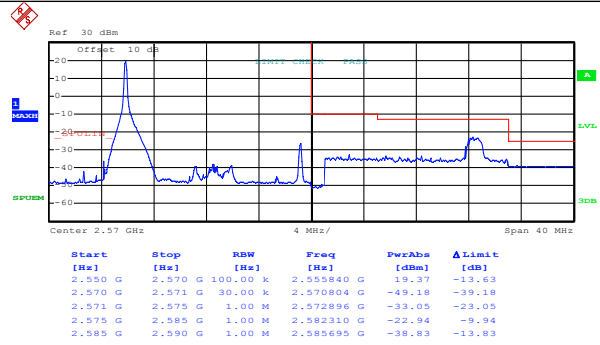

LTE band 7(16QAM RB Size 1& RB Offset 49)

Lowest channel

Highest channel

Test Mode:

LTE band 7(16QAM RB Size 25& RB Offset 0)

Lowest channel

Highest channel

Test Mode:

LTE band 7(16QAM RB Size 25& RB Offset 24)

Lowest channel

Highest channel

Test Mode:

LTE band 7(16QAM RB Size 50& RB Offset 0)

Lowest channel

Highest channel

# 15MHz:

Test Mode:

LTE band 7(QPSK RB Size 1& RB Offset 0)

Lowest channel

Highest channel

Test Mode:

LTE band 7(QPSK RB Size 1& RB Offset 74)

Lowest channel

Highest channel

Test Mode:

LTE band 7(QPSK RB Size 36& RB Offset 0)

Lowest channel

Highest channel

Test Mode:

LTE band 7(QPSK RB Size 36& RB Offset 37)

Lowest channel