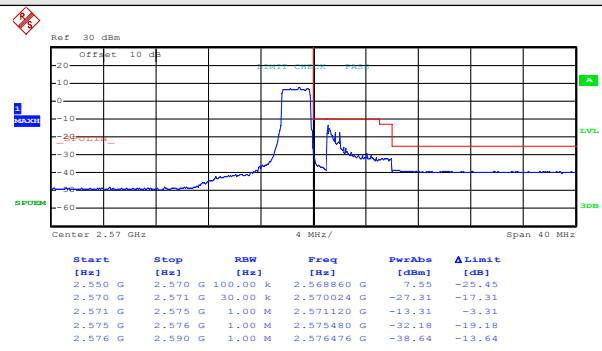

Test Mode:

LTE band 7(QPSK RB Size 25& RB Offset 0)

Lowest channel

Highest channel

Test Mode:

LTE band 7(16QAM RB Size 1& RB Offset 0)

Lowest channel

Highest channel

Test Mode:

LTE band 7(16QAM RB Size 1& RB Offset 24)

Lowest channel

Highest channel

Test Mode:

LTE band 7(16QAM RB Size 12& RB Offset 0)

Lowest channel

Highest channel

Test Mode:

LTE band 7(16QAM RB Size 12& RB Offset 11)

Lowest channel

Highest channel

Test Mode:

LTE band 7(16QAM RB Size 25& RB Offset 0)

Lowest channel

Highest channel

# 10MHz:

Test Mode: LTE band 7(QPSK RB Size 1& RB Offset 0)

Lowest channel

Highest channel

Test Mode: LTE band 7(QPSK RB Size 1& RB Offset 49)

Lowest channel

Highest channel

Test Mode: