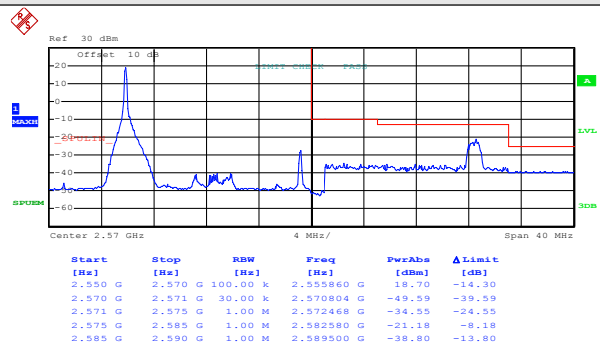

Highest channel

Test Mode:

LTE band 7(QPSK RB Size 36& RB Offset 0)

Lowest channel

Highest channel

Test Mode:

LTE band 7(QPSK RB Size 36& RB Offset 37)

Lowest channel

Highest channel

Test Mode:

LTE band 7(QPSK RB Size 75& RB Offset 0)

Lowest channel

Highest channel

Test Mode:

LTE band 7(16QAM RB Size 1& RB Offset 0)

Lowest channel

Highest channel

Test Mode:

LTE band 7(16QAM RB Size 1& RB Offset 74)

Lowest channel

Highest channel

Test Mode:

LTE band 7(16QAM RB Size 36& RB Offset 0)

Lowest channel

Highest channel

Test Mode:

LTE band 7(16QAM RB Size 36& RB Offset 37)

Lowest channel

Highest channel

Test Mode:

LTE band 7(16QAM RB Size 75& RB Offset 0)

Lowest channel