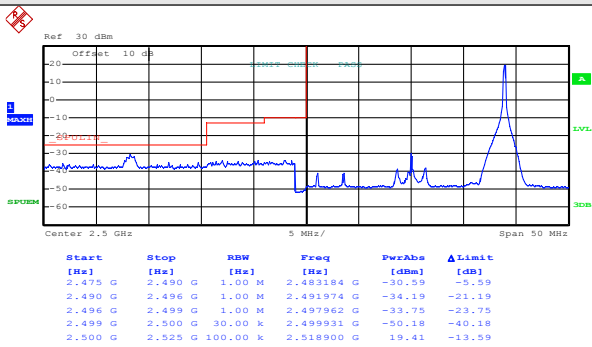

Highest channel

# 20MHz:

Test Mode:

LTE band 7(QPSK RB Size 1 & RB Offset 0)

Lowest channel

Highest channel

Test Mode:

LTE band 7(QPSK RB Size 1 & RB Offset 99)

Lowest channel

Highest channel

Test Mode:

LTE band 7(QPSK RB Size 50& RB Offset 0)

Lowest channel

Highest channel

Test Mode:

LTE band 7(QPSK RB Size 50& RB Offset 49)

Lowest channel

Highest channel

Test Mode:

LTE band 7(QPSK RB Size 100& RB Offset 0)

Lowest channel

Highest channel

Test Mode:

LTE band 7(16QAM RB Size 1& RB Offset 0)

Lowest channel