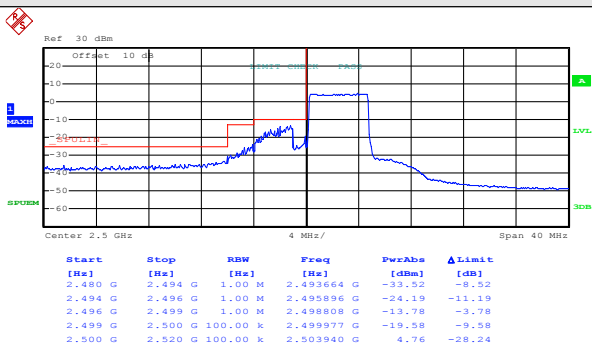

Test Mode:

LTE band 7(16QAM RB Size 1& RB Offset 24)

Lowest channel

Highest channel

Test Mode:

LTE band 7(16QAM RB Size 12& RB Offset 0)

Lowest channel

Highest channel

Test Mode:

LTE band 7(16QAM RB Size 12& RB Offset 11)

Lowest channel

Highest channel

Test Mode:

LTE band 7(16QAM RB Size 25& RB Offset 0)

Lowest channel

Highest channel

# 10MHz:

Test Mode: LTE band 7(QPSK RB Size 1& RB Offset 0)

Lowest channel

Highest channel

Test Mode: LTE band 7(QPSK RB Size 1& RB Offset 49)

Lowest channel

Highest channel

Test Mode:

LTE band 7(QPSK RB Size 25& RB Offset 0)

Lowest channel

Highest channel

Test Mode:

LTE band 7(QPSK RB Size 25& RB Offset 24)

Lowest channel

Highest channel

Test Mode: