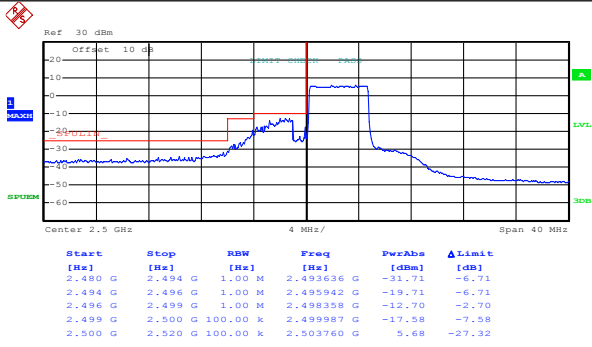

# Appendix D: Band Edge LTE Band 7 Test Graphs

5MHz:

Test Mode: LTE band 7(QPSK RB Size 1& RB Offset 0)

Lowest channel

Highest channel

Test Mode: LTE band 7(QPSK RB Size 1& RB Offset 24)

Lowest channel

Highest channel

Test Mode:

LTE band 7(QPSK RB Size 12& RB Offset 0)

Lowest channel

Highest channel

Test Mode:

LTE band 7(QPSK RB Size 12& RB Offset 11)

Lowest channel

Highest channel

Test Mode:

LTE band 7(QPSK RB Size 25& RB Offset 0)

Lowest channel

Highest channel

Test Mode:

LTE band 7(16QAM RB Size 1& RB Offset 0)

Lowest channel

Highest channel

Test Mode:

LTE band 7(16QAM RB Size 1& RB Offset 24)

Lowest channel

Highest channel

Test Mode:

LTE band 7(16QAM RB Size 12& RB Offset 0)

Lowest channel

Highest channel