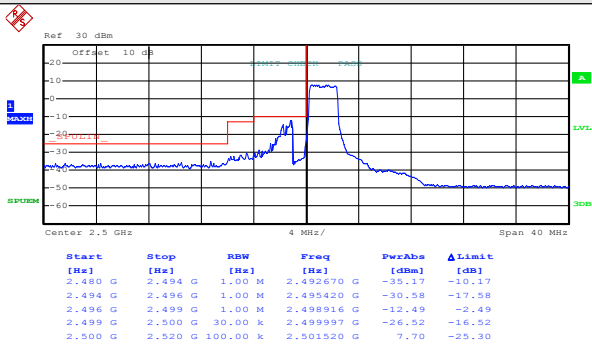

Test Mode:

LTE band 7(QPSK RB Size 25& RB Offset 0)

Lowest channel

Highest channel

Test Mode:

LTE band 7(16QAM RB Size 1& RB Offset 0)

Lowest channel

Highest channel

Test Mode:

LTE band 7(16QAM RB Size 1& RB Offset 24)

Lowest channel

Highest channel

Test Mode:

LTE band 7(16QAM RB Size 12& RB Offset 0)

Lowest channel

Highest channel

Test Mode:

LTE band 7(16QAM RB Size 12& RB Offset 11)

Lowest channel

Highest channel

Test Mode:

LTE band 7(16QAM RB Size 25& RB Offset 0)

Lowest channel

Highest channel

# 10MHz:

Test Mode: LTE band 7(QPSK RB Size 1& RB Offset 0)

Lowest channel

Highest channel

Test Mode: LTE band 7(QPSK RB Size 1& RB Offset 49)

Lowest channel

Highest channel

Test Mode: