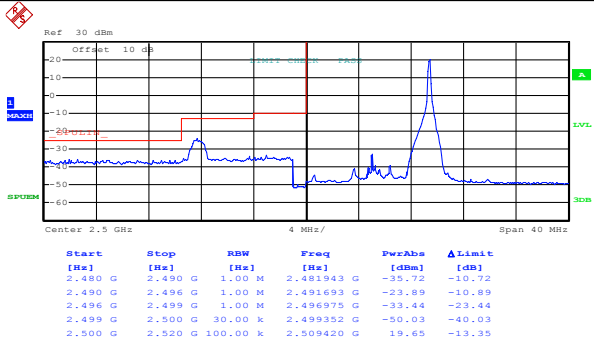

Test Mode:

LTE band 7(16QAM RB Size 12& RB Offset 11)

Lowest channel

Highest channel

Test Mode:

LTE band 7(16QAM RB Size 25& RB Offset 0)

Lowest channel

Highest channel

# 10MHz:

Test Mode: LTE band 7(QPSK RB Size 1& RB Offset 0)

Lowest channel

Highest channel

Test Mode: LTE band 7(QPSK RB Size 1& RB Offset 49)

Lowest channel

Highest channel

Test Mode:

LTE band 7(QPSK RB Size 25& RB Offset 0)

Lowest channel

Highest channel

Test Mode:

LTE band 7(QPSK RB Size 25& RB Offset 24)

Lowest channel

Highest channel

Test Mode:

LTE band 7(QPSK RB Size 50& RB Offset 0)

Lowest channel

Highest channel

Test Mode:

LTE band 7(16QAM RB Size 1& RB Offset 0)

Lowest channel

Highest channel

Test Mode: