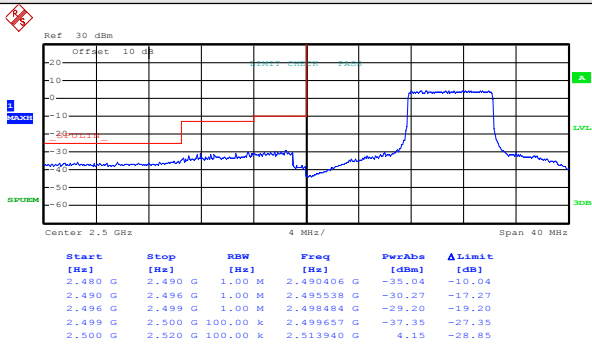

# 15MHz:

Test Mode:

LTE band 7(QPSK RB Size 1& RB Offset 0)

Lowest channel

Highest channel

Test Mode:

LTE band 7(QPSK RB Size 1& RB Offset 74)

Lowest channel

Highest channel

Test Mode:

LTE band 7(QPSK RB Size 36& RB Offset 0)

Lowest channel

Highest channel

Test Mode:

LTE band 7(QPSK RB Size 36& RB Offset 37)

Lowest channel

Highest channel

Test Mode:

LTE band 7(QPSK RB Size 75& RB Offset 0)

Lowest channel

Highest channel

Test Mode:

LTE band 7(16QAM RB Size 1& RB Offset 0)

Lowest channel

Highest channel

Test Mode:

LTE band 7(16QAM RB Size 1& RB Offset 74)

Lowest channel

Highest channel

Test Mode:

LTE band 7(16QAM RB Size 36& RB Offset 0)

Lowest channel