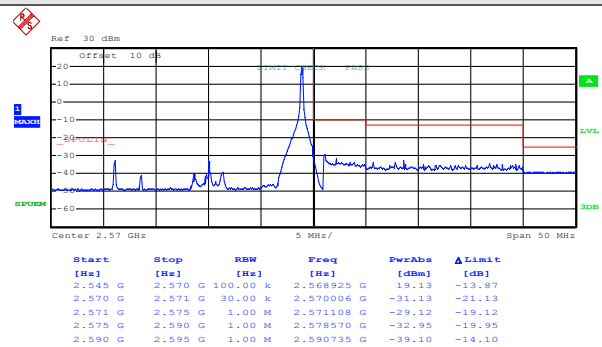

Highest channel

# 20MHz:

Test Mode:

LTE band 7(QPSK RB Size 1 & RB Offset 0)

Lowest channel

Highest channel

Test Mode:

LTE band 7(QPSK RB Size 1 & RB Offset 99)

Lowest channel

Highest channel

Test Mode:

LTE band 7(QPSK RB Size 50& RB Offset 0)

Lowest channel

Highest channel

Test Mode:

LTE band 7(QPSK RB Size 50& RB Offset 49)

Lowest channel

Highest channel

Test Mode:

LTE band 7(QPSK RB Size 100& RB Offset 0)

Lowest channel

Highest channel

Test Mode:

LTE band 7(16QAM RB Size 1& RB Offset 0)

Lowest channel