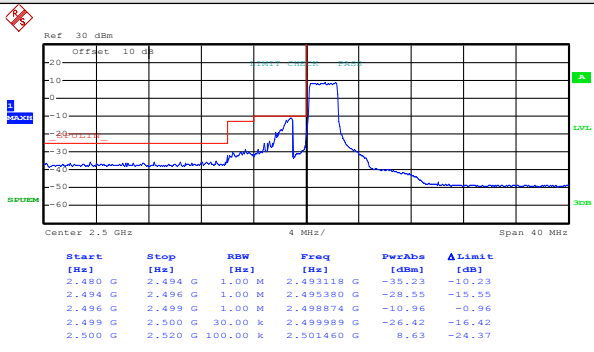

# Appendix D: Band Edge LTE Band 7 Test Graphs

5MHz:

Test Mode: LTE band 7(QPSK RB Size 1& RB Offset 0)

Lowest channel

Highest channel

Test Mode: LTE band 7(QPSK RB Size 1& RB Offset 24)

Lowest channel

Highest channel

Test Mode:

LTE band 7(QPSK RB Size 12& RB Offset 0)

Lowest channel

Highest channel

Test Mode:

LTE band 7(QPSK RB Size 12& RB Offset 11)

Lowest channel

Highest channel

Test Mode:

LTE band 7(QPSK RB Size 25& RB Offset 0)

Lowest channel

Highest channel

Test Mode:

LTE band 7(16QAM RB Size 1& RB Offset 0)

Lowest channel

Highest channel