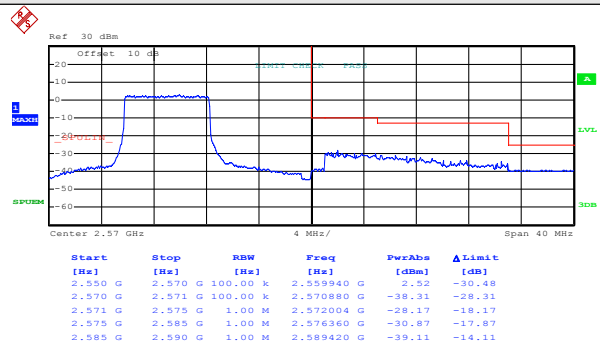

Highest channel

Test Mode:

LTE band 7(QPSK RB Size 75& RB Offset 0)

Lowest channel

Highest channel

Test Mode:

LTE band 7(16QAM RB Size 1& RB Offset 0)

Lowest channel

Highest channel

Test Mode:

LTE band 7(16QAM RB Size 1& RB Offset 74)

Lowest channel

Highest channel

Test Mode:

LTE band 7(16QAM RB Size 36& RB Offset 0)

Lowest channel

Highest channel

Test Mode:

LTE band 7(16QAM RB Size 36& RB Offset 37)

Lowest channel

Highest channel

Test Mode:

LTE band 7(16QAM RB Size 75& RB Offset 0)

Lowest channel

Highest channel