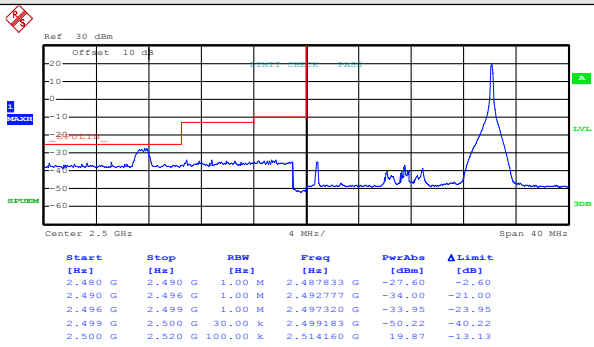

LTE band 7(16QAM RB Size 25& RB Offset 24)

Lowest channel

Highest channel

Test Mode:

LTE band 7(16QAM RB Size 50& RB Offset 0)

Lowest channel

Highest channel

# 15MHz:

Test Mode:

LTE band 7(QPSK RB Size 1& RB Offset 0)

Lowest channel

Highest channel

Test Mode:

LTE band 7(QPSK RB Size 1& RB Offset 74)

Lowest channel

Highest channel

Test Mode:

LTE band 7(QPSK RB Size 36& RB Offset 0)

Lowest channel

Highest channel

Test Mode:

LTE band 7(QPSK RB Size 36& RB Offset 37)

Lowest channel

Highest channel

Test Mode:

LTE band 7(QPSK RB Size 75& RB Offset 0)

Lowest channel

Highest channel

Test Mode:

LTE band 7(16QAM RB Size 1& RB Offset 0)

Lowest channel