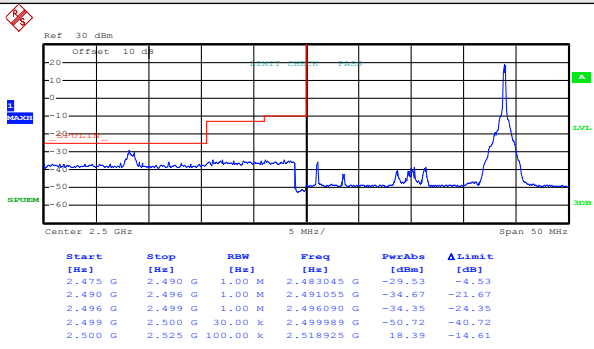

Highest channel

Test Mode:

LTE band 7(QPSK RB Size 50& RB Offset 0)

Lowest channel

Highest channel

Test Mode:

LTE band 7(QPSK RB Size 50& RB Offset 49)

Lowest channel

Highest channel

Test Mode:

LTE band 7(QPSK RB Size 100& RB Offset 0)

Lowest channel

Highest channel

Test Mode:

LTE band 7(16QAM RB Size 1& RB Offset 0)

Lowest channel

Highest channel

Test Mode:

LTE band 7(16QAM RB Size 1& RB Offset 99)

Lowest channel

Highest channel

Test Mode:

LTE band 7(16QAM RB Size 50& RB Offset 0)

Lowest channel

Highest channel

Test Mode:

LTE band 7(16QAM RB Size 50& RB Offset 49)

Lowest channel

Highest channel

Test Mode:

LTE band 7(16QAM RB Size 100& RB Offset 0)

Lowest channel