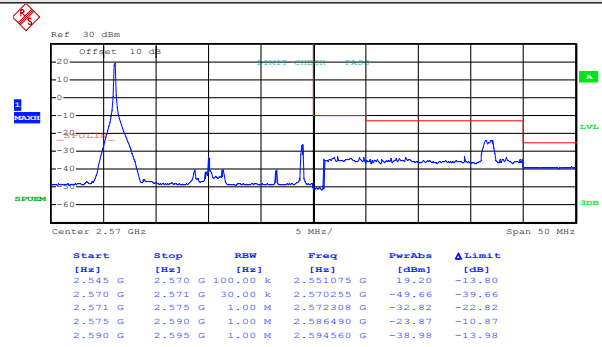

Highest channel

Test Mode:

LTE band 7(16QAM RB Size 36& RB Offset 37)

Lowest channel

Highest channel

Test Mode:

LTE band 7(16QAM RB Size 75& RB Offset 0)

Lowest channel

Highest channel

# 20MHz:

Test Mode:

LTE band 7(QPSK RB Size 1 & RB Offset 0)

Lowest channel

Highest channel

Test Mode:

LTE band 7(QPSK RB Size 1 & RB Offset 99)

Lowest channel

Highest channel

Test Mode:

LTE band 7(QPSK RB Size 50& RB Offset 0)

Lowest channel

Highest channel

Test Mode:

LTE band 7(QPSK RB Size 50& RB Offset 49)

Lowest channel