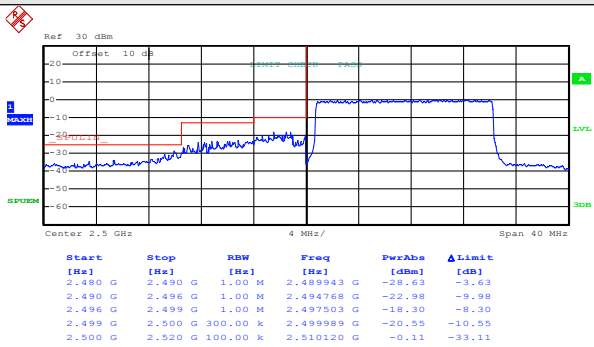

Highest channel

Test Mode:

LTE band 7(16QAM RB Size 1& RB Offset 74)

Lowest channel

Highest channel

Test Mode:

LTE band 7(16QAM RB Size 36& RB Offset 0)

Lowest channel

Highest channel

Test Mode:

LTE band 7(16QAM RB Size 36& RB Offset 37)

Lowest channel

Highest channel

Test Mode:

LTE band 7(16QAM RB Size 75& RB Offset 0)

Lowest channel

Highest channel

# 20MHz:

Test Mode:

LTE band 7(QPSK RB Size 1 & RB Offset 0)

Lowest channel

Highest channel

Test Mode:

LTE band 7(QPSK RB Size 1 & RB Offset 99)

Lowest channel