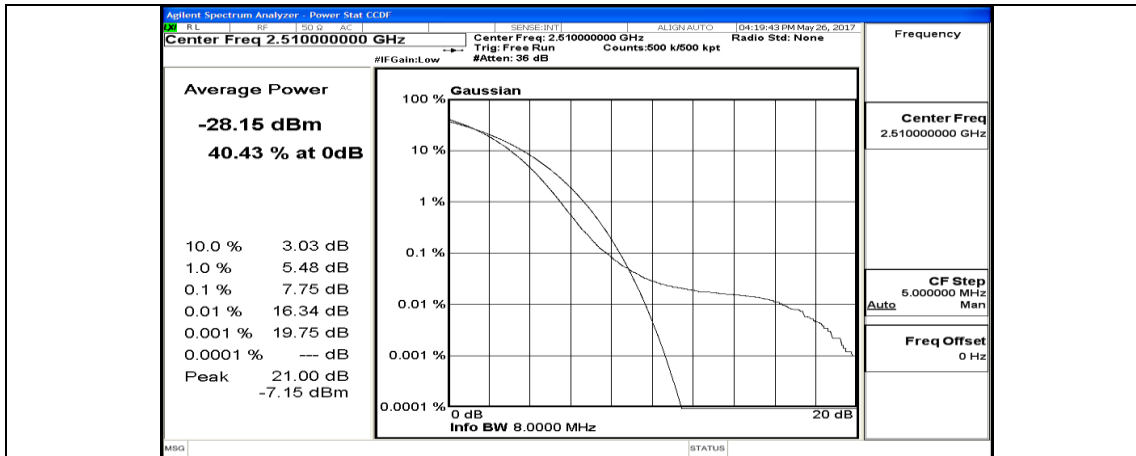

(Channel Bandwidth:20 MHz)_HCH_QPSK_50RB#25

(Channel Bandwidth:20 MHz) HCH_QPSK_50RB#50

(Channel Bandwidth:20 MHz) HCH_QPSK_100RB#0

(Channel Bandwidth:20 MHz) LCH_16QAM_1RB#0

(Channel Bandwidth:20 MHz)_LCH_16QAM_1RB#49