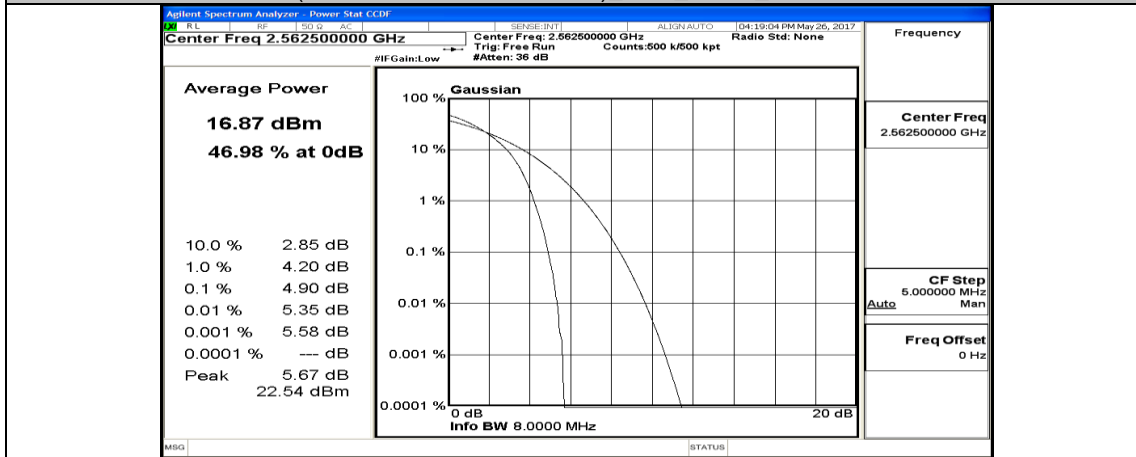

(Channel Bandwidth:15 MHz)_HCH_QPSK_75RB#0