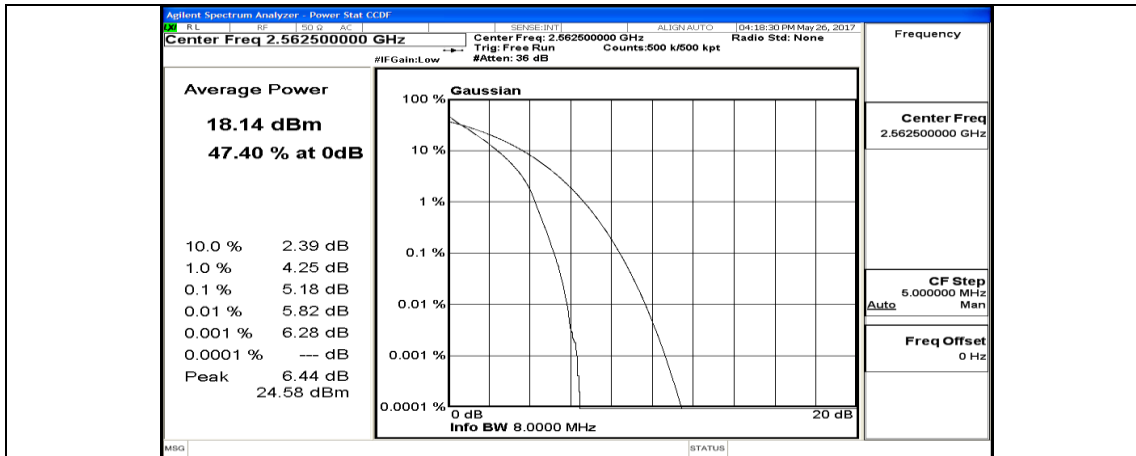

(Channel Bandwidth:15 MHz)_HCH_QPSK_1RB#37

(Channel Bandwidth: 15 MHz)_HCH_QPSK_1RB#74

(Channel Bandwidth: 15 MHz)_HCH_QPSK_37RB#0

(Channel Bandwidth: 15 MHz)_HCH_QPSK_37RB#18

(Channel Bandwidth:15 MHz)_HCH_QPSK_37RB#38