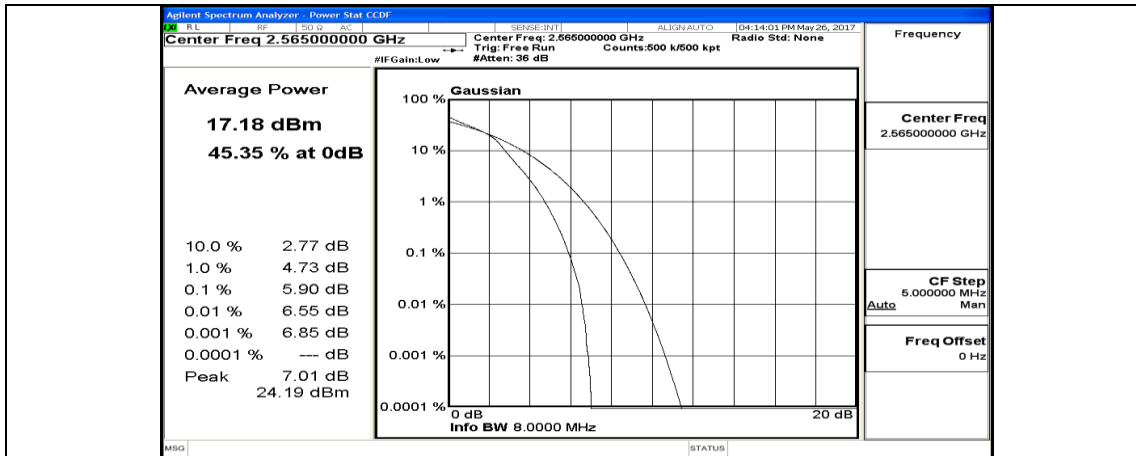

Channel Bandwidth: 10 MHz_HCH_16QAM_1RB#49

Channel Bandwidth: 10 MHz_HCH_16QAM_25RB#0

Channel Bandwidth: 10 MHz_HCH_16QAM_25RB#12

Channel Bandwidth: 10 MHz_HCH_16QAM_25RB#25

Channel Bandwidth: 10 MHz_HCH_16QAM_50RB#0

Channel Bandwidth: 15 MHz

(Channel Bandwidth: 15 MHz)_LCH_QPSK_1RB#0

(Channel Bandwidth:15 MHz)_LCH_QPSK_1RB#37

(Channel Bandwidth:15 MHz)_LCH_QPSK_1RB#74

(Channel Bandwidth:15 MHz)_LCH_QPSK_37RB#0

(Channel Bandwidth:15 MHz)_LCH_QPSK_37RB#18