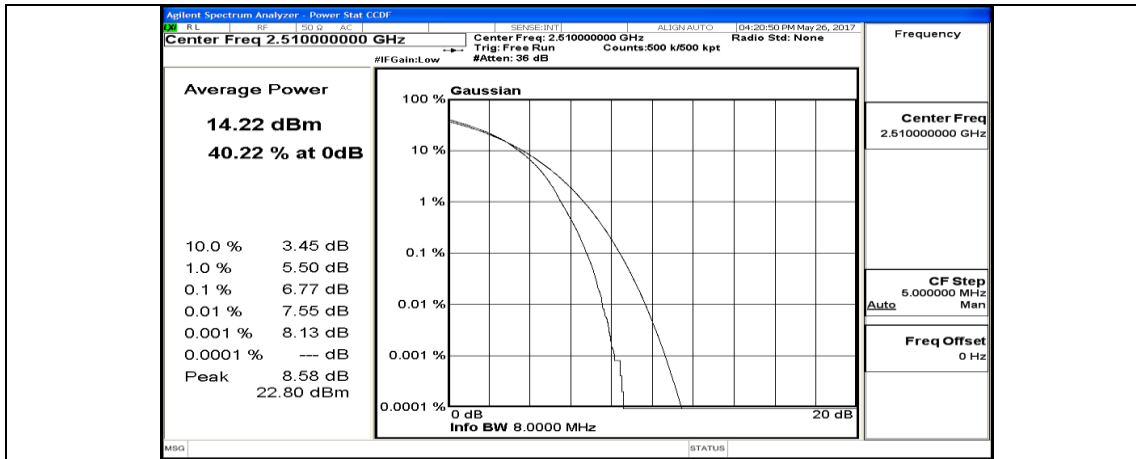

(Channel Bandwidth:20 MHz)_LCH_16QAM_1RB#99

(Channel Bandwidth:20 MHz)_LCH_16QAM_50RB#0

(Channel Bandwidth:20 MHz)_LCH_16QAM_50RB#25

(Channel Bandwidth:20 MHz)_LCH_16QAM_50RB#50

(Channel Bandwidth:20 MHz)_LCH_16QAM_100RB#0