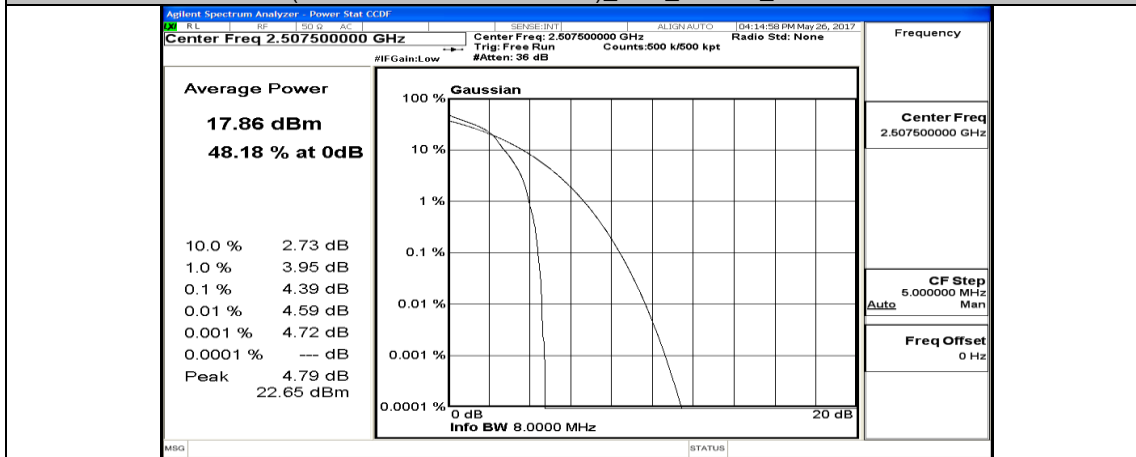

(Channel Bandwidth:15 MHz)_LCH_16QAM_1RB#37