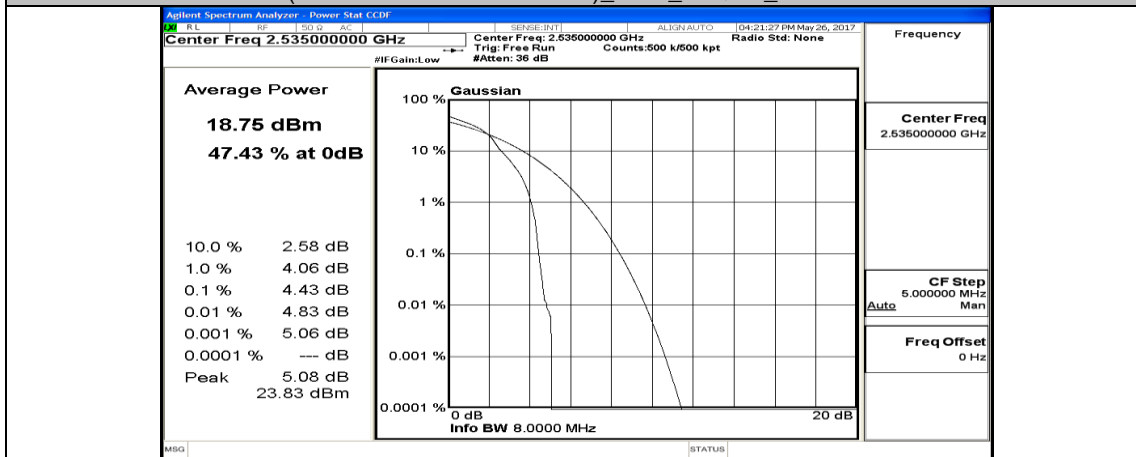

(Channel Bandwidth:20 MHz)_MCH_16QAM_1RB#49