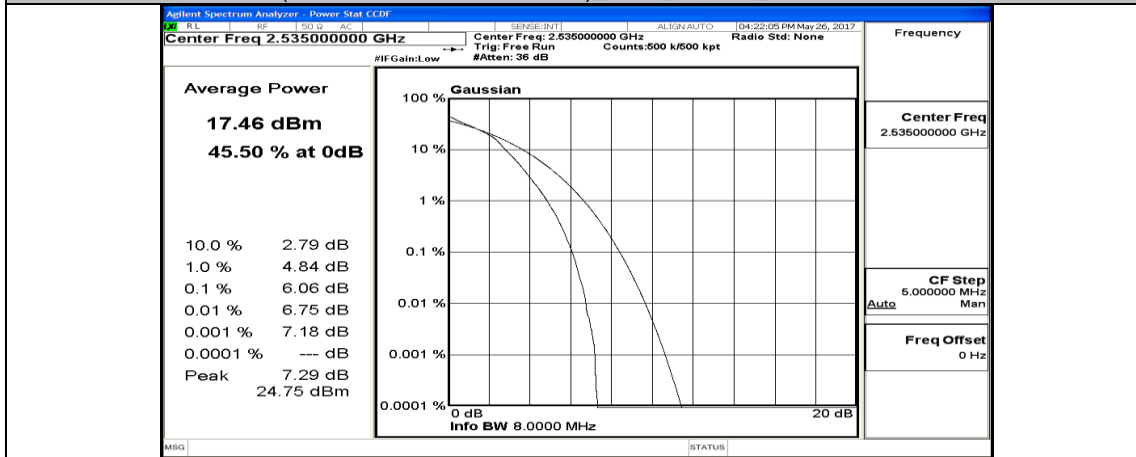

(Channel Bandwidth:20 MHz)_MCH_16QAM_1RB#0

(Channel Bandwidth:20 MHz)_MCH_16QAM_1RB#49

(Channel Bandwidth:20 MHz)_MCH_16QAM_1RB#99

(Channel Bandwidth:20 MHz)_MCH_16QAM_50RB#0

(Channel Bandwidth:20 MHz)_MCH_16QAM_50RB#25