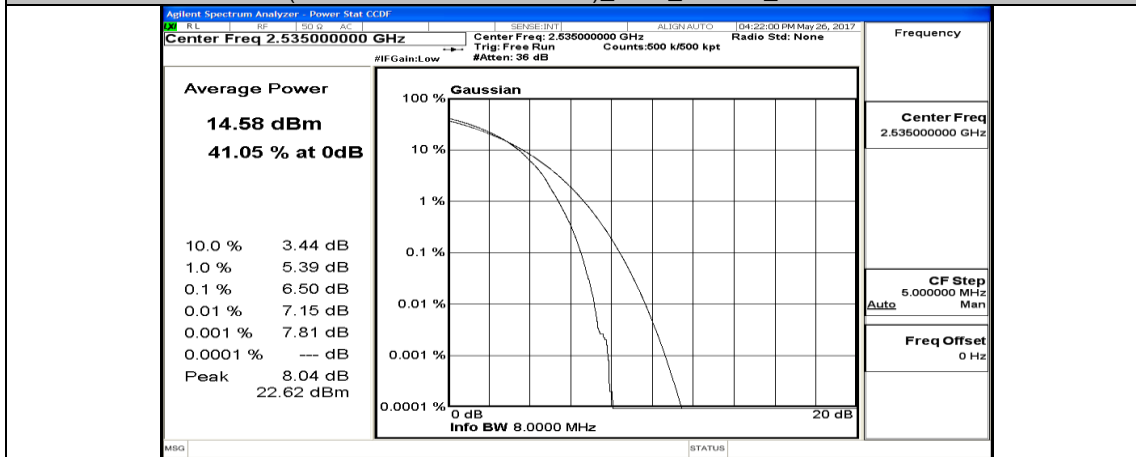

(Channel Bandwidth:20 MHz)_MCH_16QAM_1RB#0

(Channel Bandwidth:20 MHz)_MCH_16QAM_1RB#49

(Channel Bandwidth:20 MHz)_MCH_16QAM_1RB#99

(Channel Bandwidth:20 MHz)_MCH_16QAM_50RB#0

(Channel Bandwidth:20 MHz)_MCH_16QAM_50RB#25