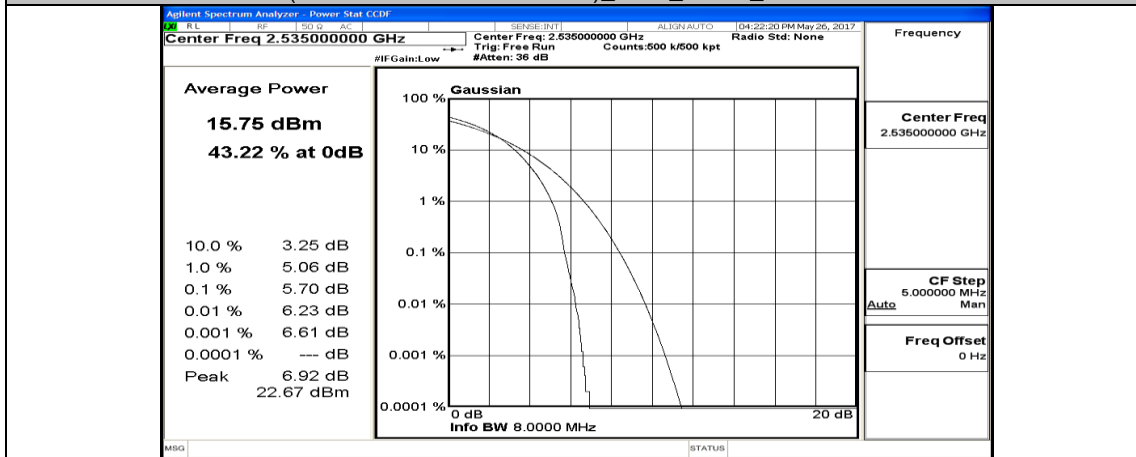

(Channel Bandwidth:20 MHz)_MCH_QPSK_100RB#0