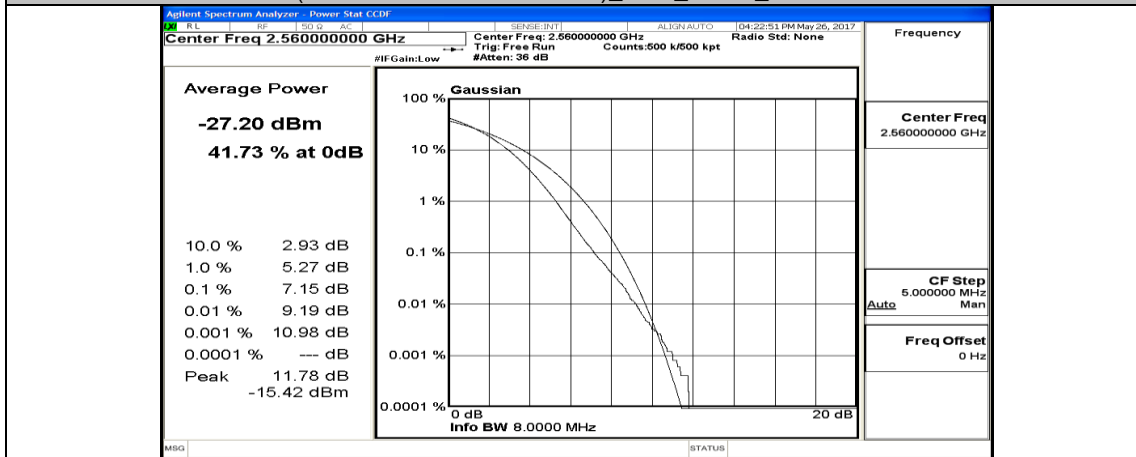

(Channel Bandwidth:20 MHz)_MCH_QPSK_100RB#0

(Channel Bandwidth:20 MHz)_HCH_QPSK_1RB#0

(Channel Bandwidth:20 MHz)_HCH_QPSK_1RB#49

(Channel Bandwidth:20 MHz)_HCH_QPSK_1RB#99

(Channel Bandwidth:20 MHz)_HCH_QPSK_50RB#0