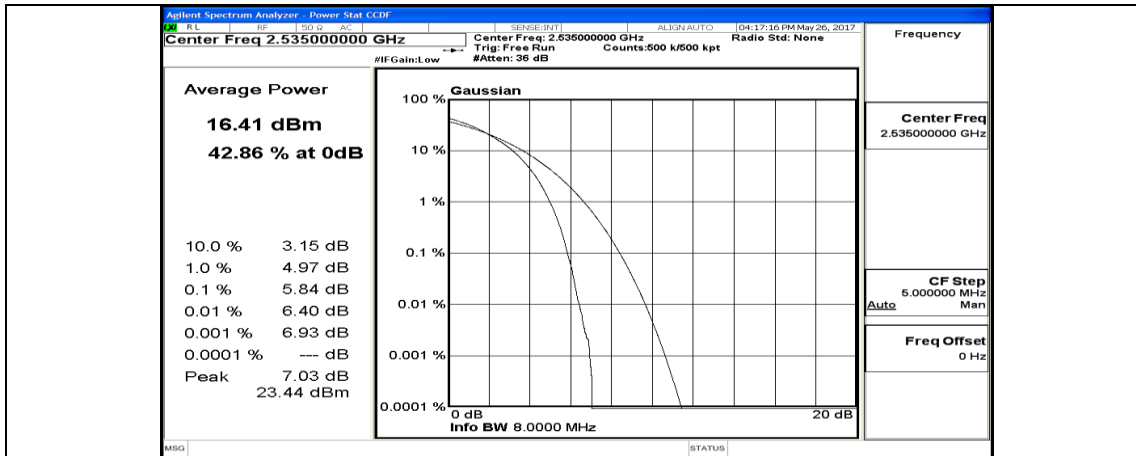

(Channel Bandwidth: 15 MHz)_MCH_16QAM_1RB#74

(Channel Bandwidth:15 MHz)_MCH_16QAM_37RB#0

(Channel Bandwidth:15 MHz)_MCH_16QAM_37RB#18

(Channel Bandwidth:15 MHz)_MCH_16QAM_37RB#38

(Channel Bandwidth:15 MHz)_MCH_16QAM_75RB#0