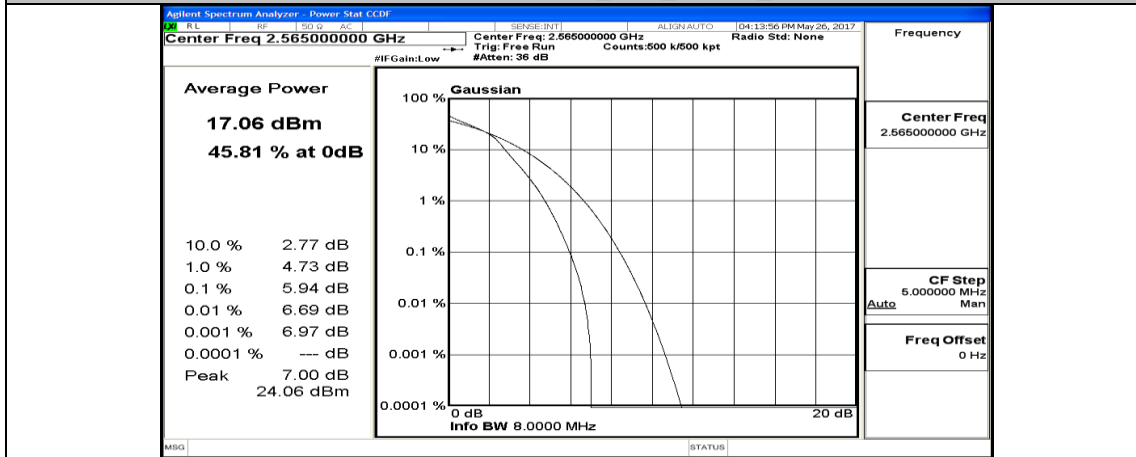

Channel Bandwidth: 10 MHz_HCH_16QAM_1RB#49

Channel Bandwidth: 10 MHz_HCH_16QAM_25RB#0

Channel Bandwidth: 10 MHz_HCH_16QAM_25RB#12

Channel Bandwidth: 10 MHz_HCH_16QAM_25RB#25

Channel Bandwidth: 10 MHz_HCH_16QAM_50RB#0

Channel Bandwidth: 15 MHz

(Channel Bandwidth: 15 MHz)_LCH_QPSK_1RB#0

(Channel Bandwidth:15 MHz)_LCH_QPSK_1RB#37

(Channel Bandwidth:15 MHz)_LCH_QPSK_1RB#74

(Channel Bandwidth:15 MHz)_LCH_QPSK_37RB#0

(Channel Bandwidth:15 MHz)_LCH_QPSK_37RB#18