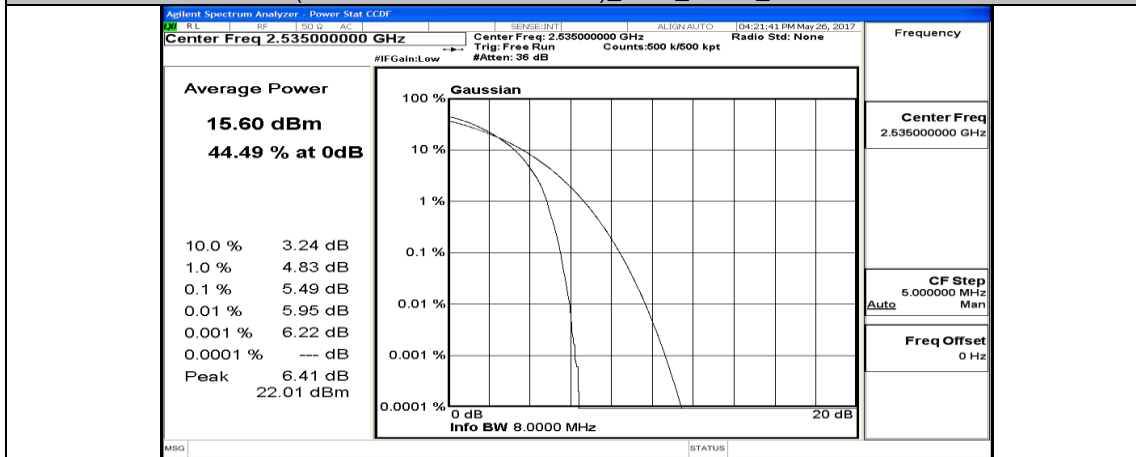

(Channel Bandwidth:20 MHz)_MCH_QPSK_50RB#0