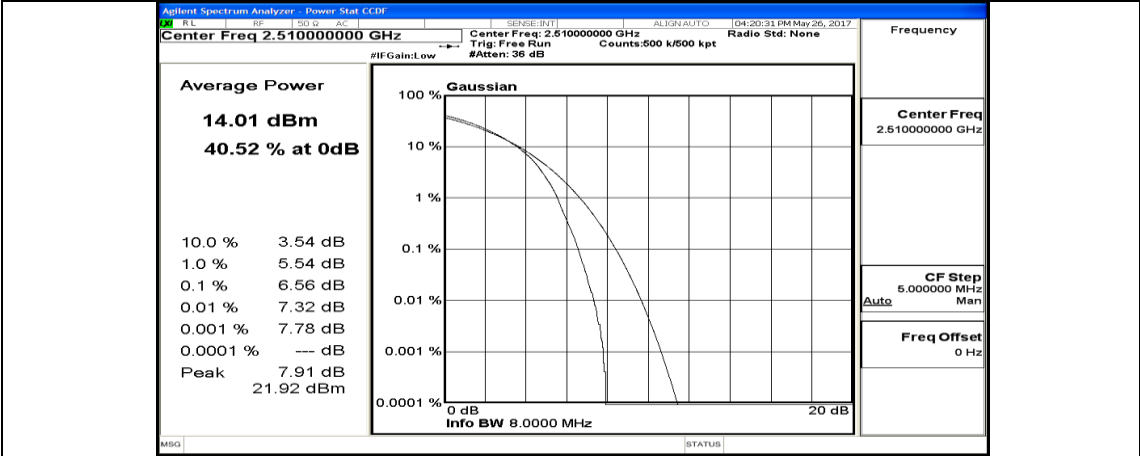

(Channel Bandwidth:20 MHz)_LCH_16QAM_1RB#99

(Channel Bandwidth:20 MHz)_LCH_16QAM_50RB#0

(Channel Bandwidth:20 MHz)_LCH_16QAM_50RB#25

(Channel Bandwidth:20 MHz)_LCH_16QAM_50RB#50

(Channel Bandwidth:20 MHz)_LCH_16QAM_100RB#0