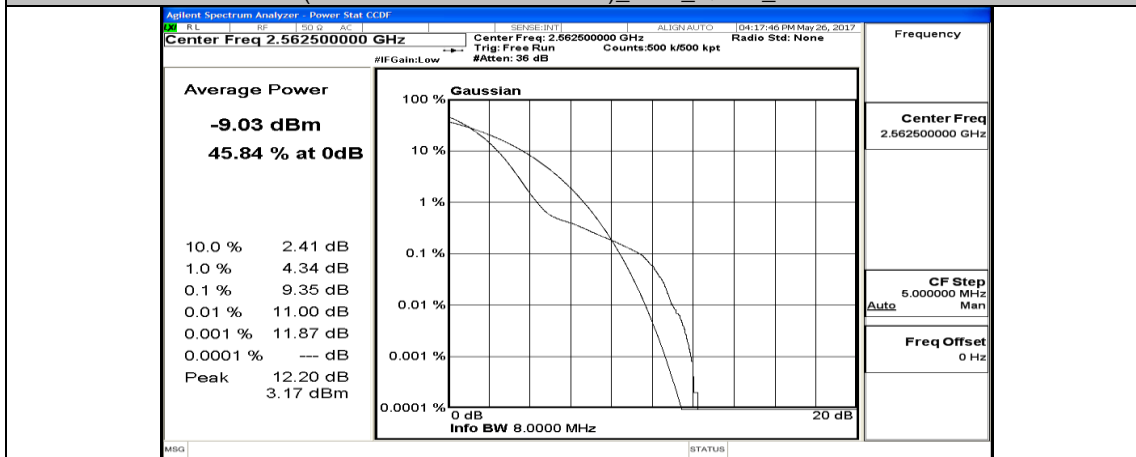

(Channel Bandwidth:15 MHz)_MCH_QPSK_37RB#0

(Channel Bandwidth:15 MHz)_MCH_QPSK_37RB#18

(Channel Bandwidth:15 MHz)_MCH_QPSK_37RB#38

(Channel Bandwidth:15 MHz)_MCH_QPSK_75RB#0

(Channel Bandwidth:15 MHz)_HCH_QPSK_1RB#0