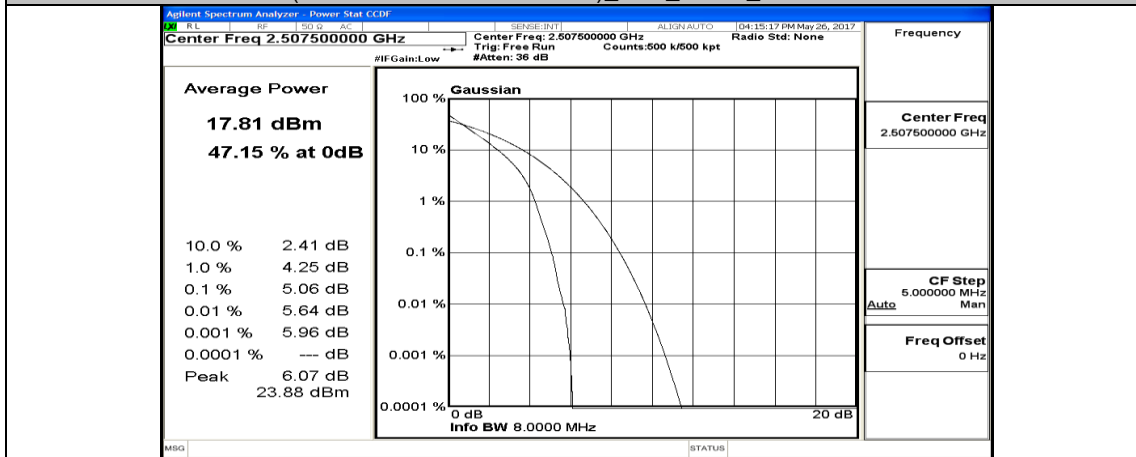

Channel Bandwidth: 15 MHz

(Channel Bandwidth: 15 MHz)_LCH_QPSK_1RB#0

(Channel Bandwidth:15 MHz)_LCH_QPSK_1RB#37

(Channel Bandwidth:15 MHz)_LCH_QPSK_1RB#74

(Channel Bandwidth:15 MHz)_LCH_QPSK_37RB#0

(Channel Bandwidth:15 MHz)_LCH_QPSK_37RB#18

(Channel Bandwidth:15 MHz)_LCH_QPSK_37RB#38

(Channel Bandwidth:15 MHz)_LCH_QPSK_75RB#0

(Channel Bandwidth:15 MHz)_MCH_QPSK_1RB#0

(Channel Bandwidth:15 MHz)_MCH_QPSK_1RB#37

(Channel Bandwidth:15 MHz)_MCH_QPSK_1RB#74