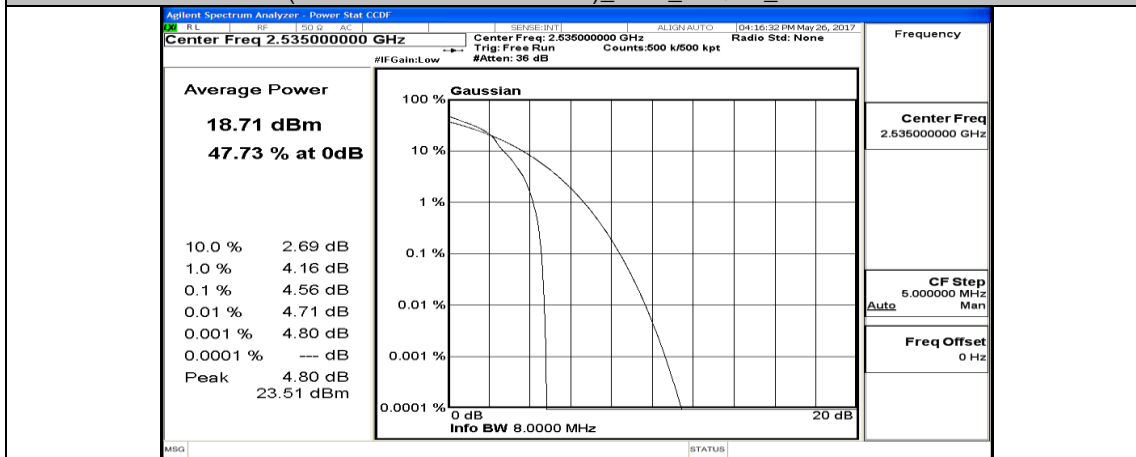

(Channel Bandwidth:15 MHz)_LCH_16QAM_37RB#18

(Channel Bandwidth:15 MHz)_LCH_16QAM_37RB#38

(Channel Bandwidth:15 MHz)_LCH_16QAM_75RB#0

(Channel Bandwidth: 15 MHz)_MCH_16QAM_1RB#0

(Channel Bandwidth: 15 MHz)_MCH_16QAM_1RB#37