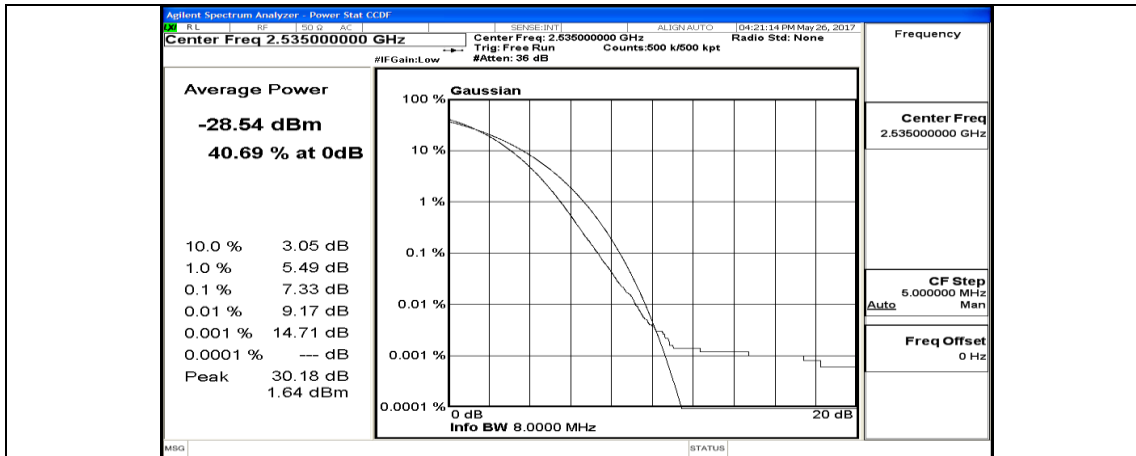

(Channel Bandwidth:20 MHz)_MCH_QPSK_1RB#99