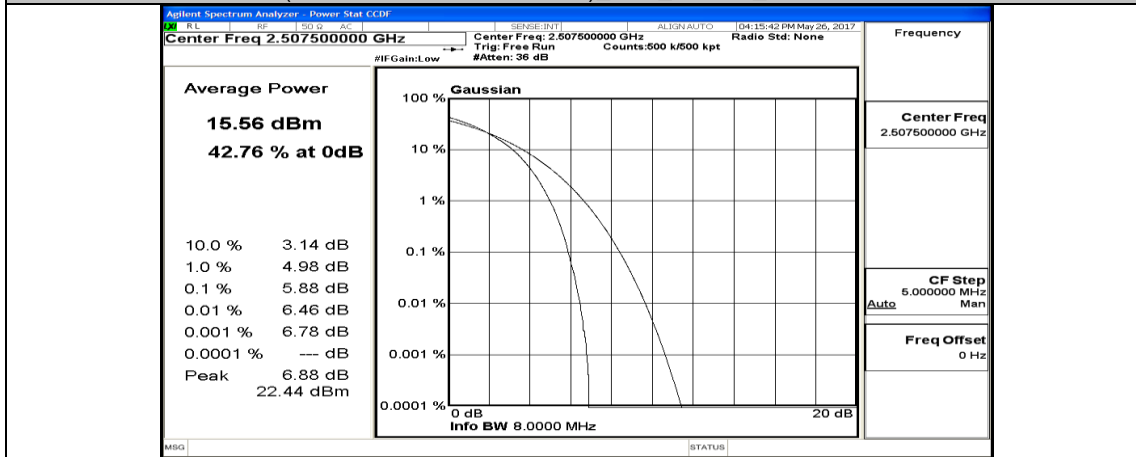

(Channel Bandwidth:15 MHz)_LCH_16QAM_37RB#38