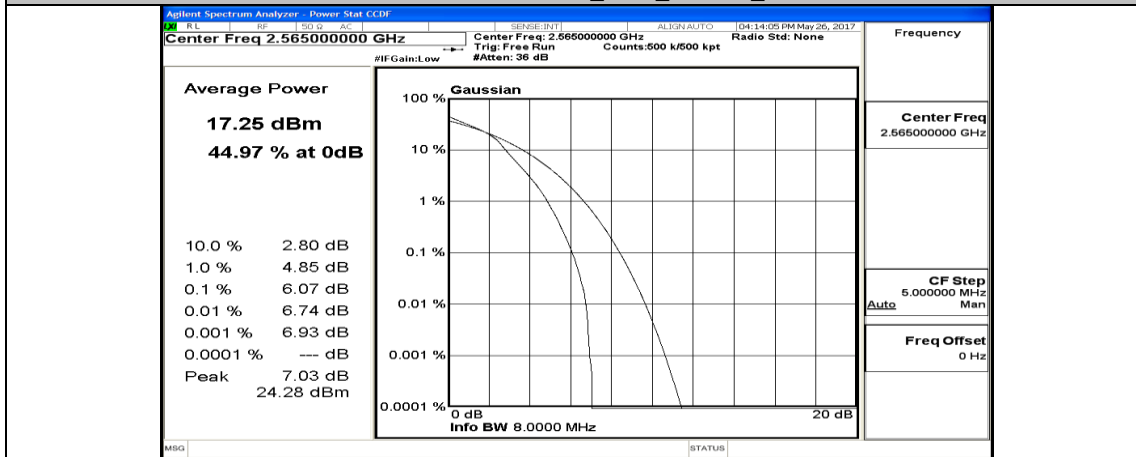

Channel Bandwidth: 10 MHz_HCH_16QAM_1RB#49

Channel Bandwidth: 10 MHz_HCH_16QAM_25RB#0

Channel Bandwidth: 10 MHz_HCH_16QAM_25RB#12

Channel Bandwidth: 10 MHz_HCH_16QAM_25RB#25

Channel Bandwidth: 10 MHz_HCH_16QAM_50RB#0

Channel Bandwidth: 15 MHz

(Channel Bandwidth: 15 MHz)_LCH_QPSK_1RB#0

(Channel Bandwidth:15 MHz)_LCH_QPSK_1RB#37

(Channel Bandwidth:15 MHz)_LCH_QPSK_1RB#74

(Channel Bandwidth:15 MHz)_LCH_QPSK_37RB#0

(Channel Bandwidth:15 MHz)_LCH_QPSK_37RB#18