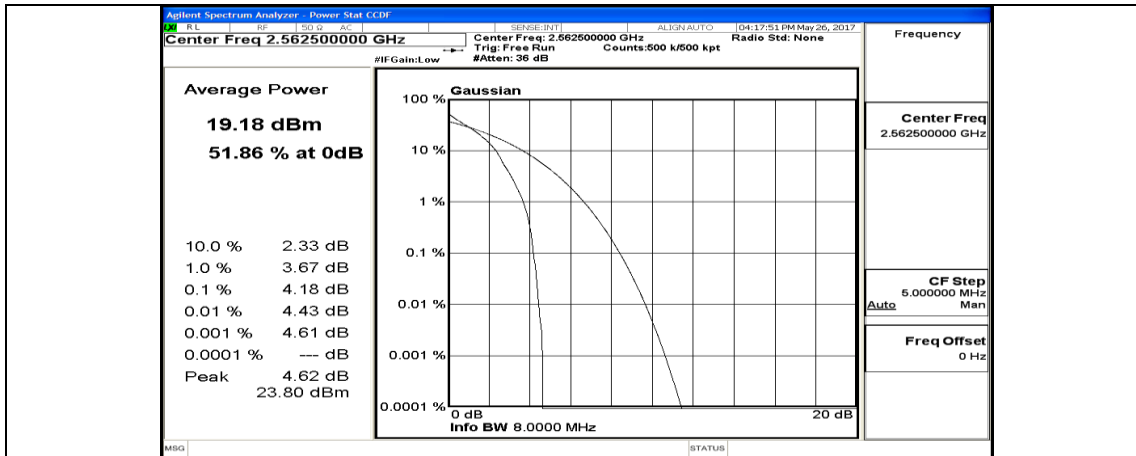

(Channel Bandwidth:15 MHz)_HCH_QPSK_1RB#37