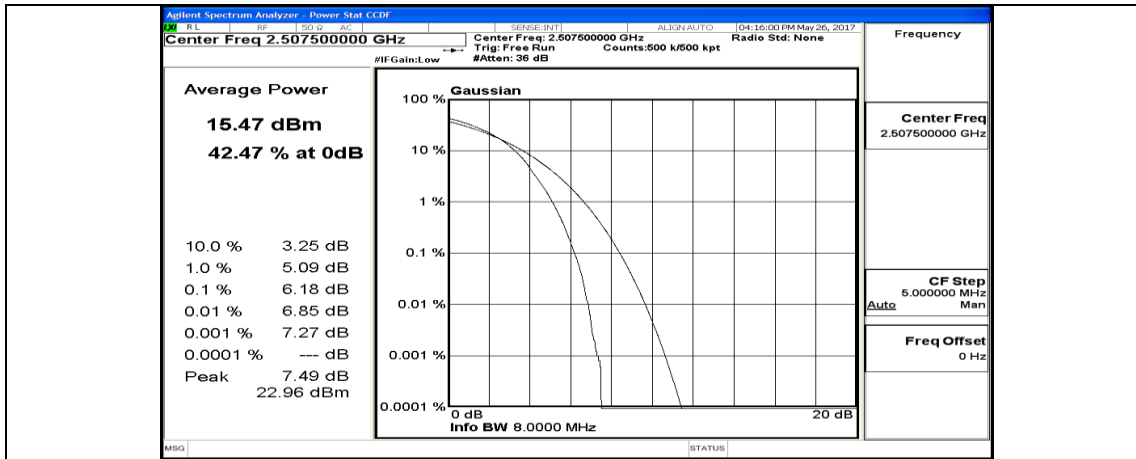

(Channel Bandwidth:15 MHz)_LCH_16QAM_75RB#0

(Channel Bandwidth: 15 MHz)_MCH_16QAM_1RB#0