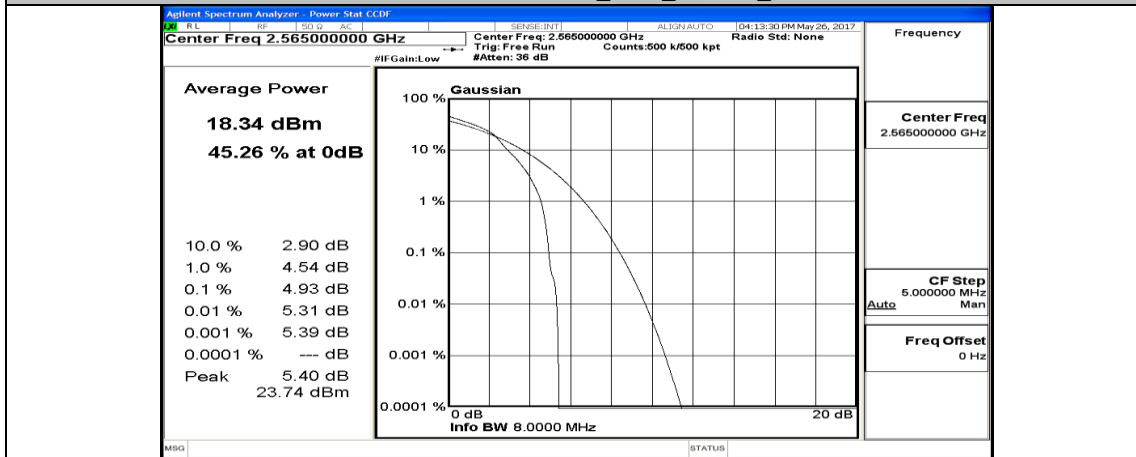

Channel Bandwidth: 10 MHz_HCH_16QAM_1RB#49

Channel Bandwidth: 10 MHz_HCH_16QAM_25RB#0

Channel Bandwidth: 10 MHz_HCH_16QAM_25RB#12

Channel Bandwidth: 10 MHz_HCH_16QAM_25RB#25

Channel Bandwidth: 10 MHz_HCH_16QAM_50RB#0

Channel Bandwidth: 15 MHz

(Channel Bandwidth: 15 MHz)_LCH_QPSK_1RB#0

(Channel Bandwidth:15 MHz)_LCH_QPSK_1RB#37

(Channel Bandwidth:15 MHz)_LCH_QPSK_1RB#74

(Channel Bandwidth:15 MHz)_LCH_QPSK_37RB#0

(Channel Bandwidth:15 MHz)_LCH_QPSK_37RB#18