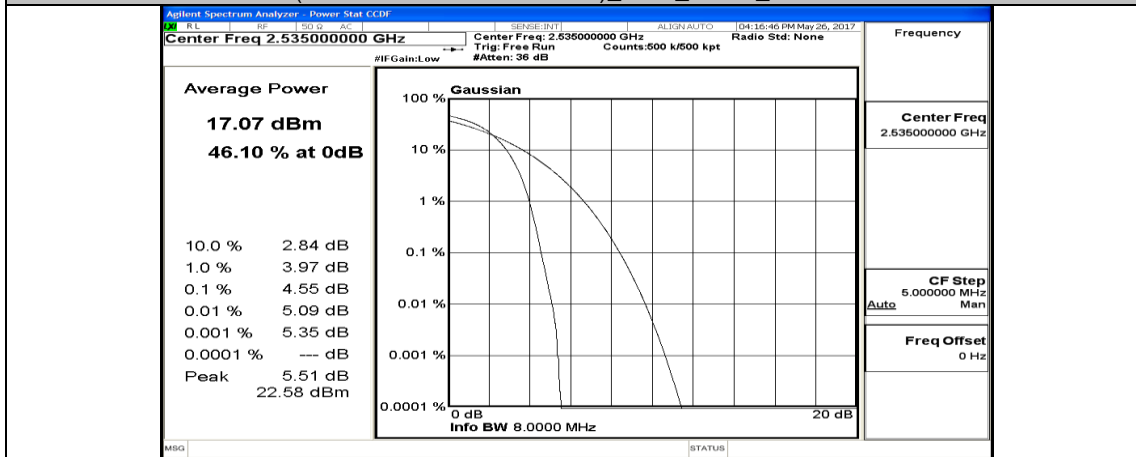

(Channel Bandwidth:15 MHz)_MCH_QPSK_37RB#0