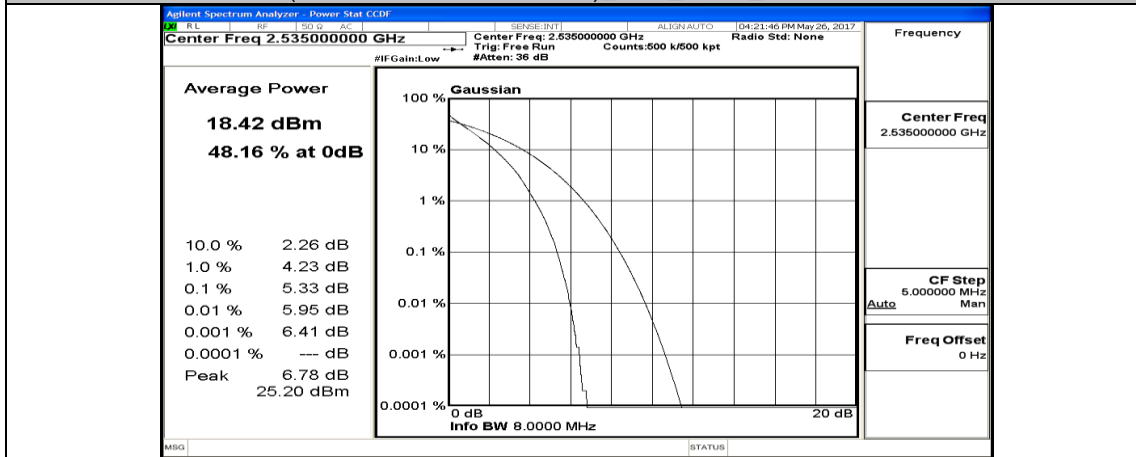

(Channel Bandwidth:20 MHz)_MCH_QPSK_1RB#49

(Channel Bandwidth:20 MHz)_MCH_QPSK_1RB#99

(Channel Bandwidth:20 MHz)_MCH_QPSK_50RB#0

(Channel Bandwidth:20 MHz)_MCH_QPSK_50RB#25

(Channel Bandwidth:20 MHz)_MCH_QPSK_50RB#50