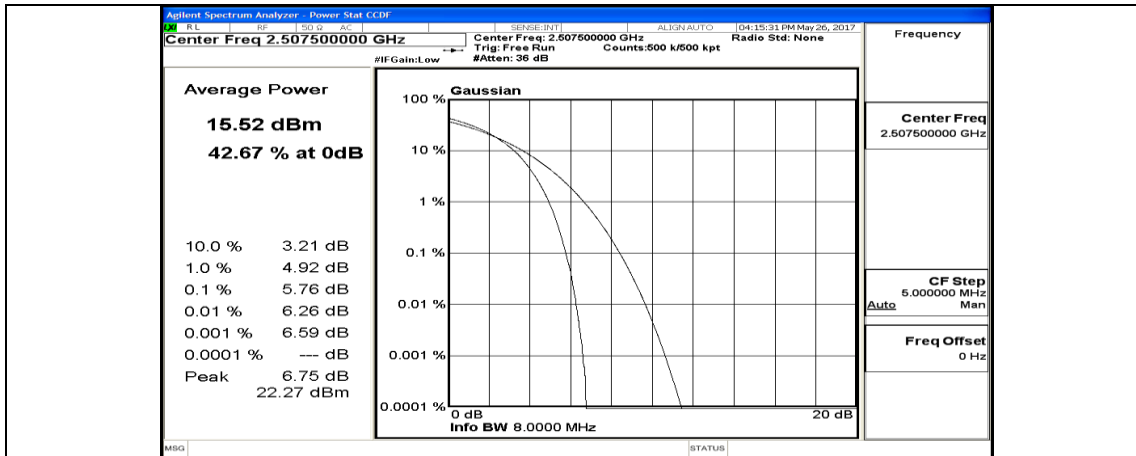

(Channel Bandwidth:15 MHz)_HCH_QPSK_75RB#0

(Channel Bandwidth:15 MHz)_LCH_16QAM_1RB#0

(Channel Bandwidth:15 MHz)_LCH_16QAM_1RB#37

(Channel Bandwidth:15 MHz)_LCH_16QAM_1RB#74

(Channel Bandwidth:15 MHz)_LCH_16QAM_37RB#0