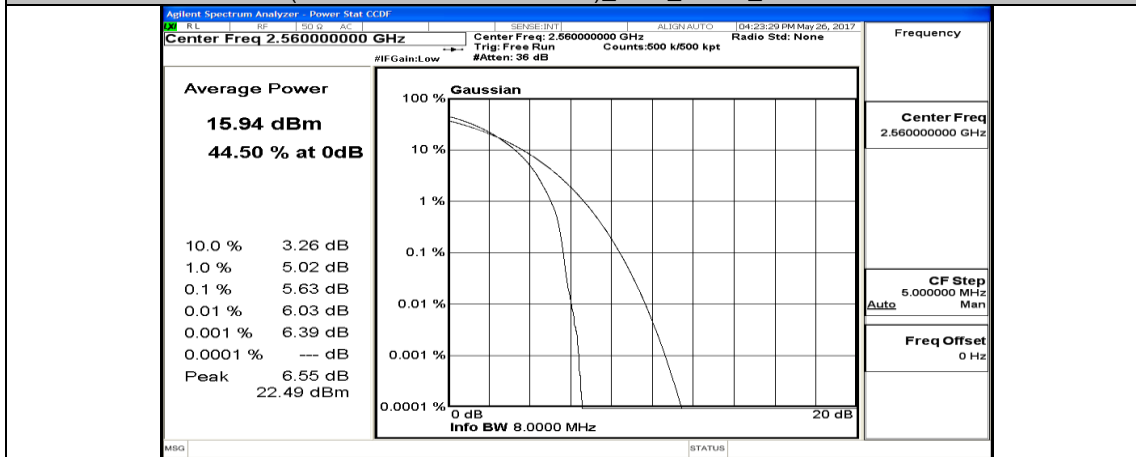

(Channel Bandwidth:20 MHz) HCH_QPSK_50RB#50