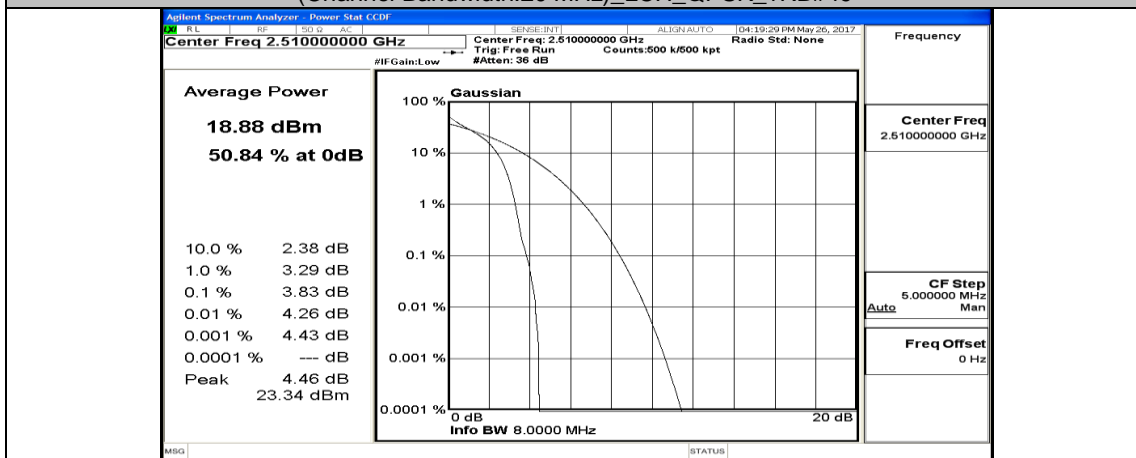

(Channel Bandwidth:15 MHz) HCH_16QAM_37RB#38

(Channel Bandwidth:15 MHz) HCH_16QAM_75RB#0

Channel Bandwidth: 20 MHz

(Channel Bandwidth:20 MHz) LCH_QPSK_1RB#0

(Channel Bandwidth:20 MHz)_LCH_QPSK_1RB#49

(Channel Bandwidth:20 MHz)_LCH_QPSK_1RB#99