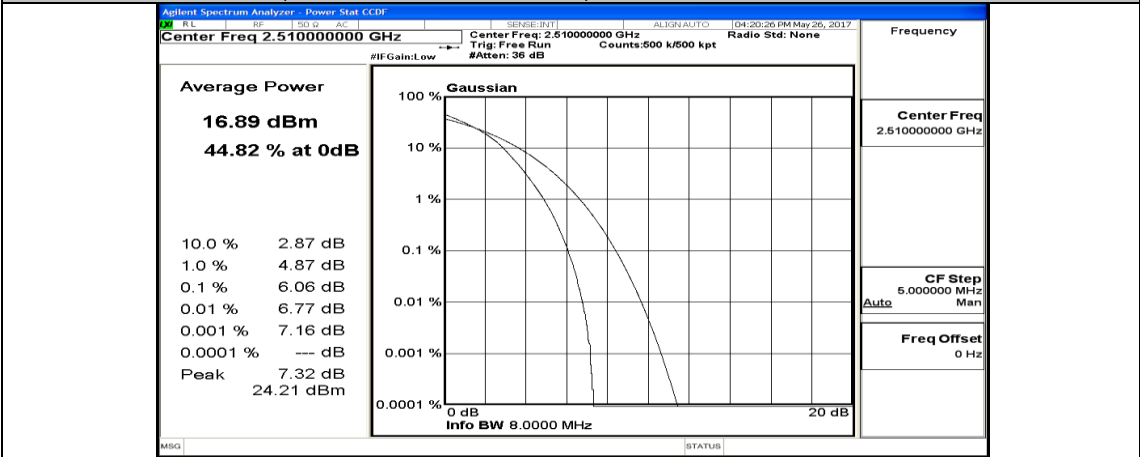

(Channel Bandwidth:20 MHz)_LCH_16QAM_50RB#25