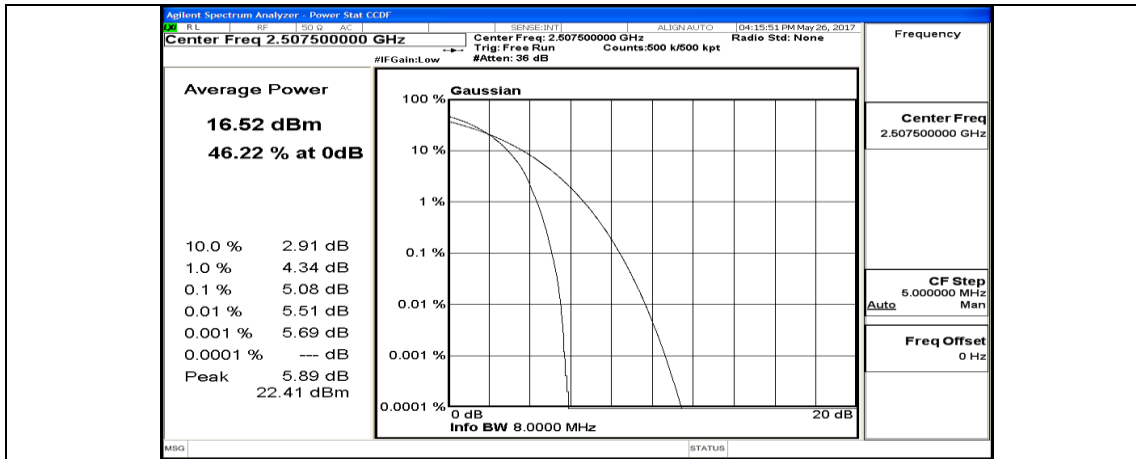

Channel Bandwidth: 15 MHz

(Channel Bandwidth: 15 MHz)_LCH_QPSK_1RB#0

(Channel Bandwidth:15 MHz)_LCH_QPSK_1RB#37

(Channel Bandwidth:15 MHz)_LCH_QPSK_1RB#74

(Channel Bandwidth:15 MHz)_LCH_QPSK_37RB#0

(Channel Bandwidth:15 MHz)_LCH_QPSK_37RB#18

(Channel Bandwidth:15 MHz)_LCH_QPSK_37RB#38

(Channel Bandwidth:15 MHz)_LCH_QPSK_75RB#0

(Channel Bandwidth:15 MHz)_MCH_QPSK_1RB#0

(Channel Bandwidth:15 MHz)_MCH_QPSK_1RB#37

(Channel Bandwidth:15 MHz)_MCH_QPSK_1RB#74