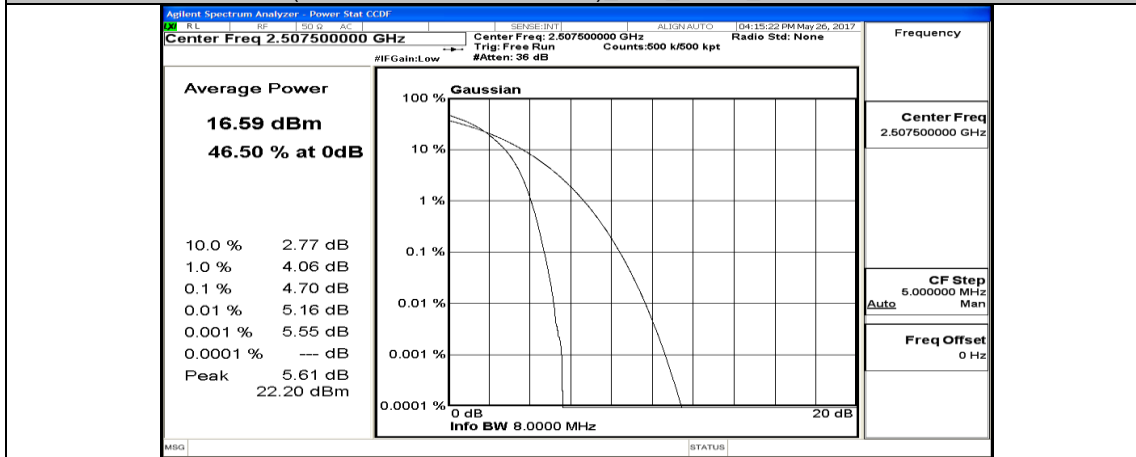

(Channel Bandwidth:15 MHz)_LCH_QPSK_37RB#38