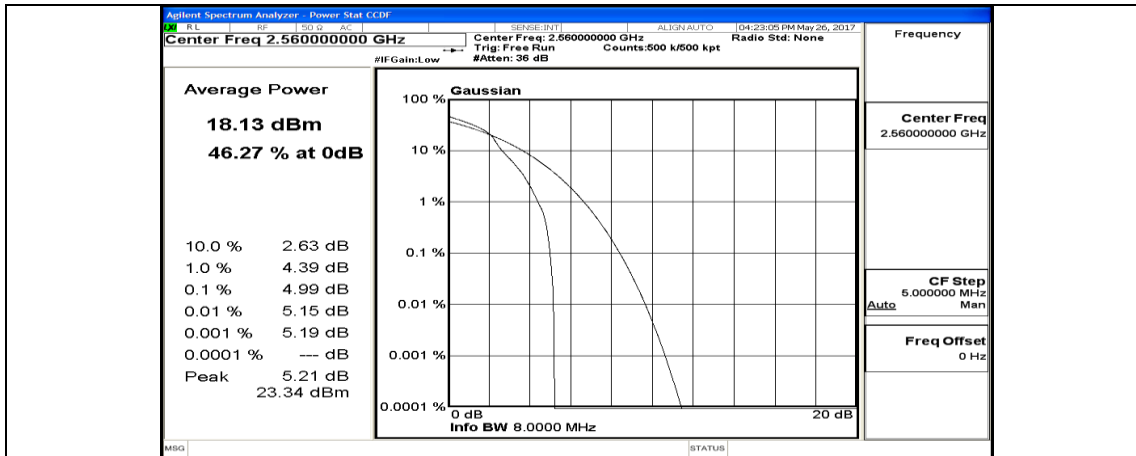

(Channel Bandwidth:20 MHz)_MCH_16QAM_50RB#50

(Channel Bandwidth:20 MHz)_MCH_16QAM_100RB#0

(Channel Bandwidth:20 MHz)_HCH_16QAM_1RB#0

(Channel Bandwidth:20 MHz)_HCH_16QAM_1RB#49

(Channel Bandwidth:20 MHz)_HCH_16QAM_1RB#99