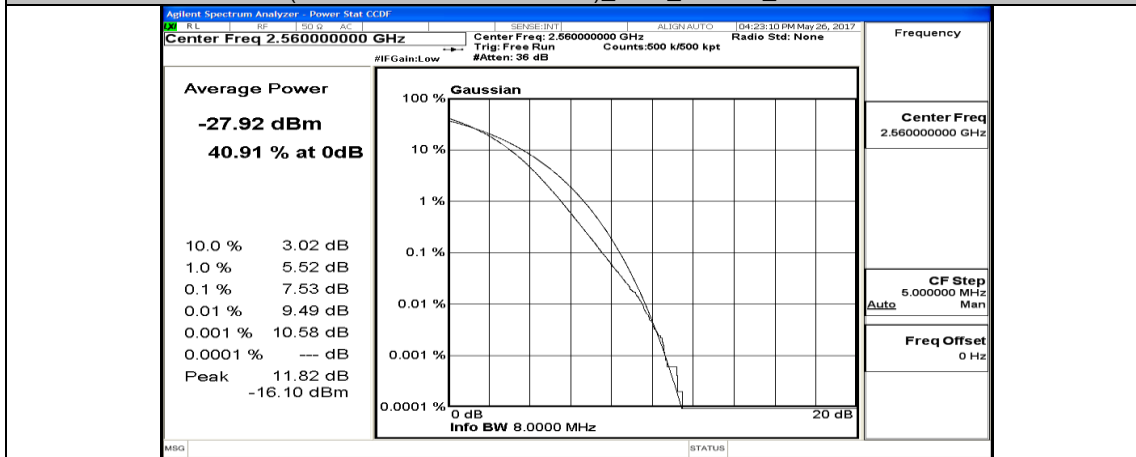

(Channel Bandwidth:20 MHz)_MCH_16QAM_50RB#50

(Channel Bandwidth:20 MHz)_MCH_16QAM_100RB#0

(Channel Bandwidth:20 MHz)_HCH_16QAM_1RB#0

(Channel Bandwidth:20 MHz)_HCH_16QAM_1RB#49

(Channel Bandwidth:20 MHz)_HCH_16QAM_1RB#99