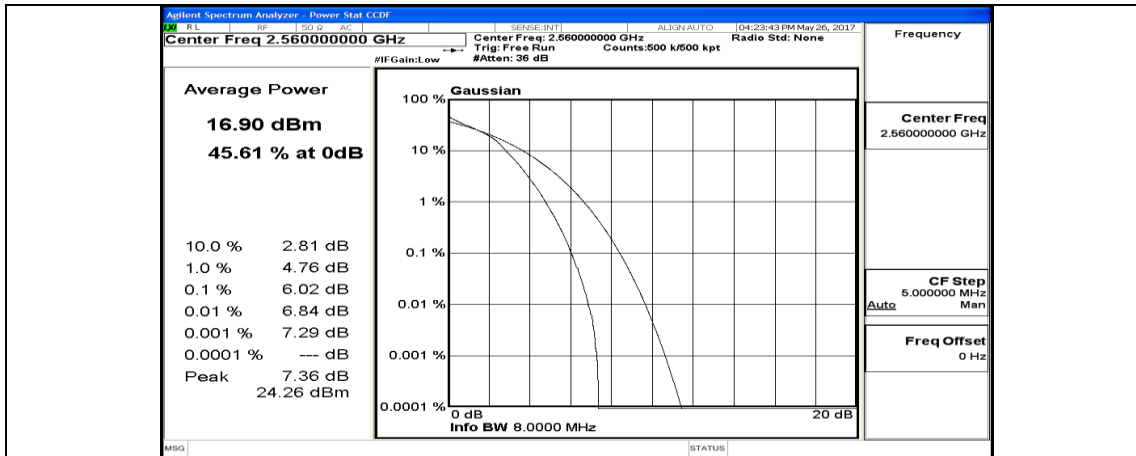

(Channel Bandwidth:20 MHz)_HCH_16QAM_50RB#25