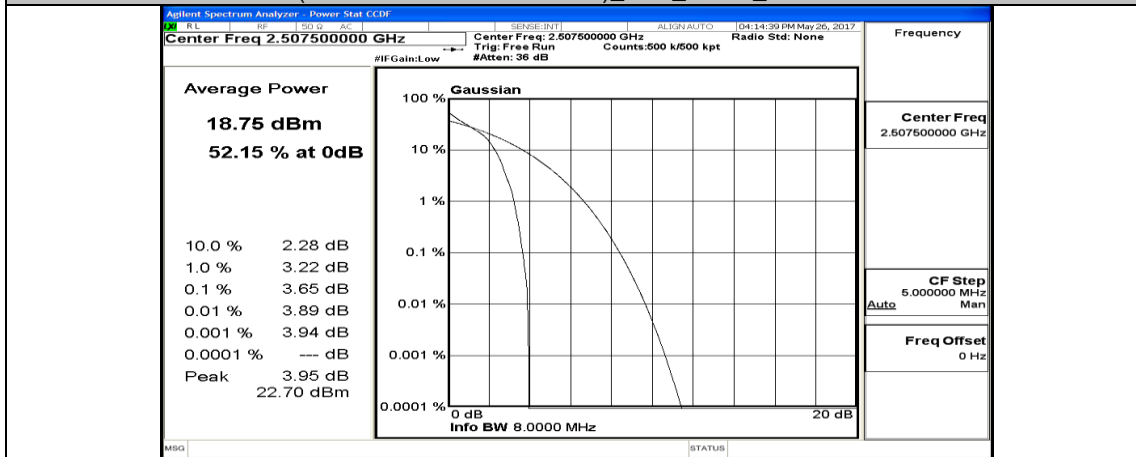

Channel Bandwidth: 10 MHz_HCH_16QAM_1RB#49

Channel Bandwidth: 10 MHz_HCH_16QAM_25RB#0

Channel Bandwidth: 10 MHz_HCH_16QAM_25RB#12

Channel Bandwidth: 10 MHz_HCH_16QAM_25RB#25

Channel Bandwidth: 10 MHz_HCH_16QAM_50RB#0

Channel Bandwidth: 15 MHz

(Channel Bandwidth: 15 MHz)_LCH_QPSK_1RB#0

(Channel Bandwidth:15 MHz)_LCH_QPSK_1RB#37

(Channel Bandwidth:15 MHz)_LCH_QPSK_1RB#74

(Channel Bandwidth:15 MHz)_LCH_QPSK_37RB#0

(Channel Bandwidth:15 MHz)_LCH_QPSK_37RB#18