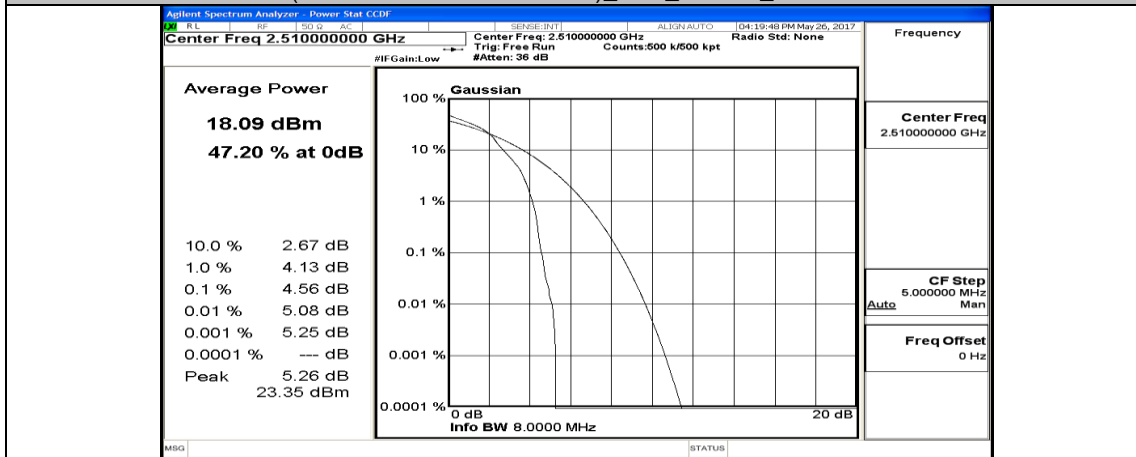

(Channel Bandwidth:20 MHz)_HCH_QPSK_50RB#25

(Channel Bandwidth:20 MHz) HCH_QPSK_50RB#50

(Channel Bandwidth:20 MHz) HCH_QPSK_100RB#0

(Channel Bandwidth:20 MHz) LCH_16QAM_1RB#0

(Channel Bandwidth:20 MHz)_LCH_16QAM_1RB#49