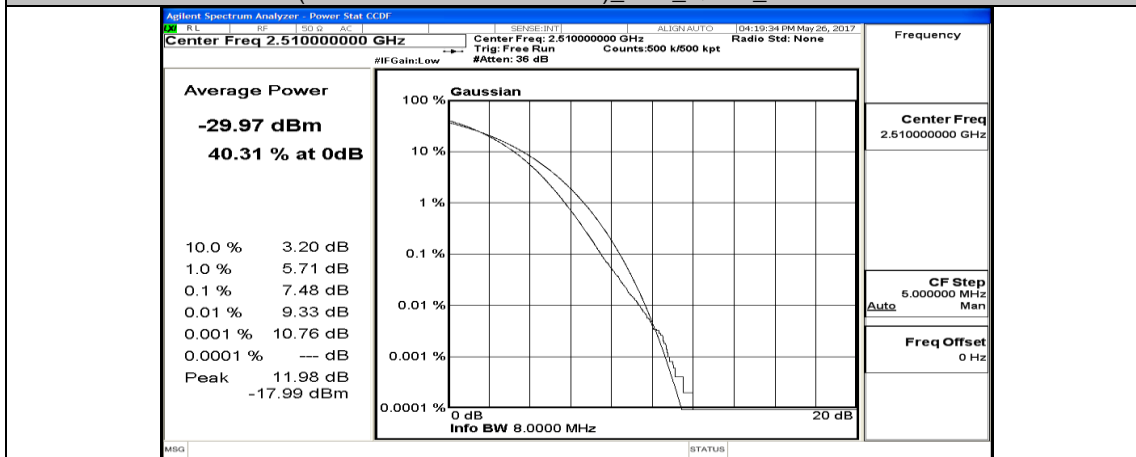

(Channel Bandwidth:15 MHz) HCH_16QAM_37RB#38

(Channel Bandwidth:15 MHz) HCH_16QAM_75RB#0

Channel Bandwidth: 20 MHz

(Channel Bandwidth:20 MHz) LCH_QPSK_1RB#0

(Channel Bandwidth:20 MHz)_LCH_QPSK_1RB#49

(Channel Bandwidth:20 MHz)_LCH_QPSK_1RB#99