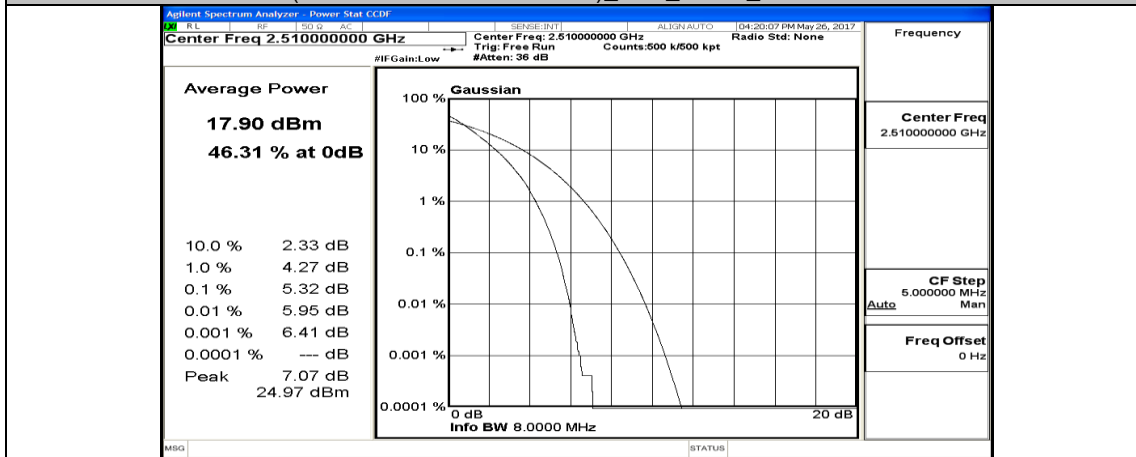

(Channel Bandwidth:20 MHz)_LCH_QPSK_50RB#25