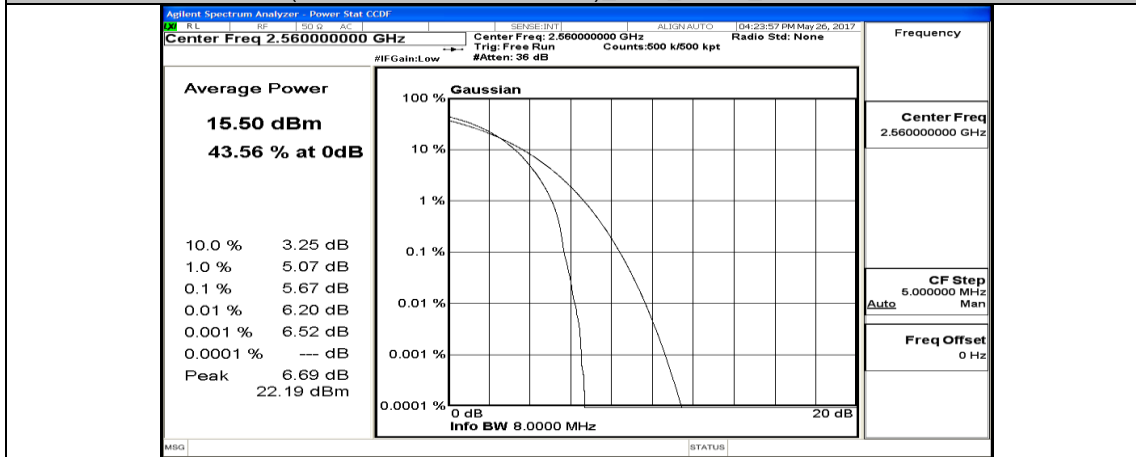

(Channel Bandwidth:20 MHz) HCH_QPSK_100RB#0