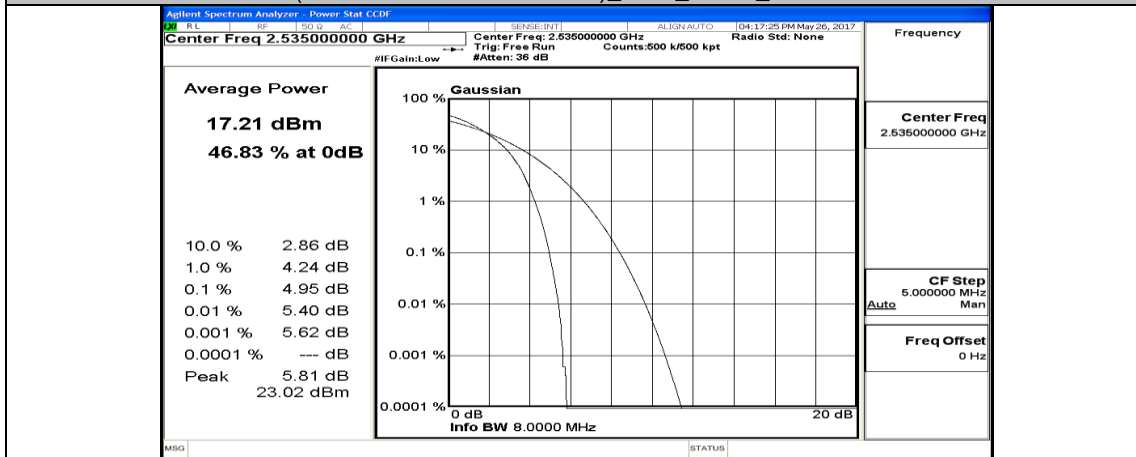

(Channel Bandwidth:15 MHz)_MCH_QPSK_37RB#0

(Channel Bandwidth:15 MHz)_MCH_QPSK_37RB#18

(Channel Bandwidth:15 MHz)_MCH_QPSK_37RB#38

(Channel Bandwidth:15 MHz)_MCH_QPSK_75RB#0

(Channel Bandwidth:15 MHz)_HCH_QPSK_1RB#0