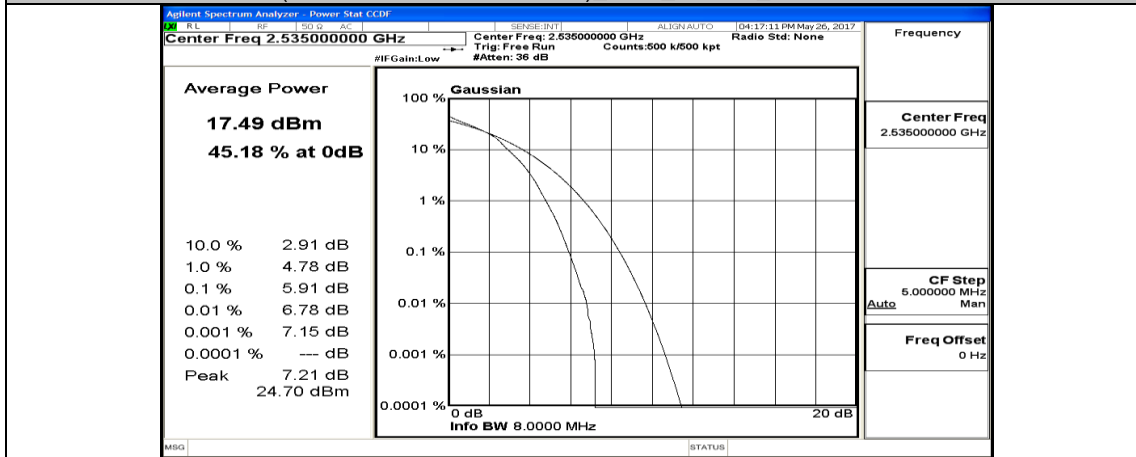

(Channel Bandwidth:15 MHz)_MCH_16QAM_37RB#18