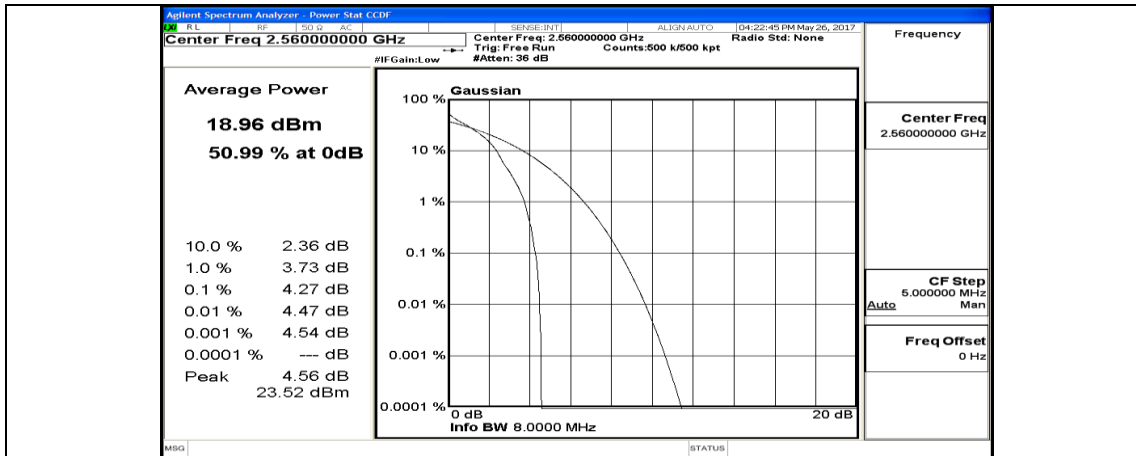

(Channel Bandwidth:20 MHz)_HCH_QPSK_1RB#49