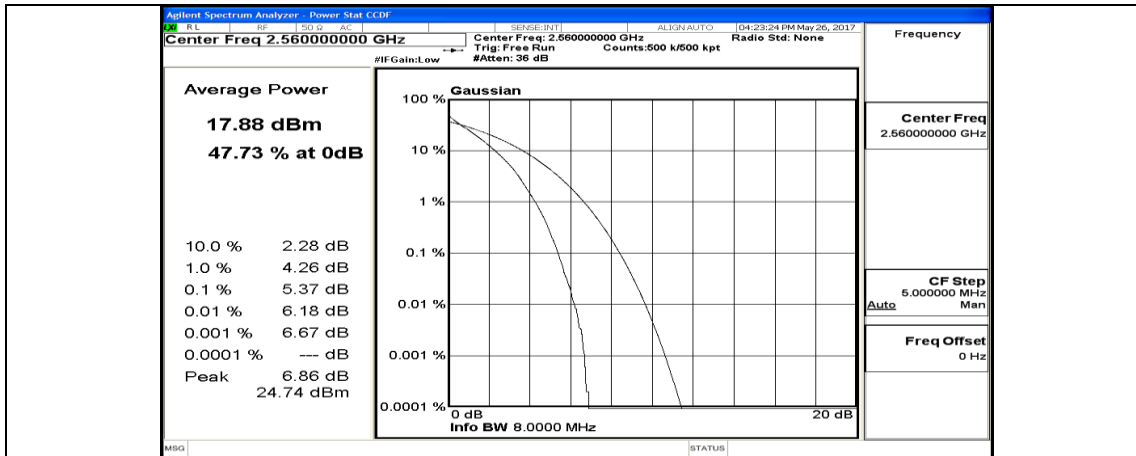

(Channel Bandwidth:20 MHz)_HCH_QPSK_50RB#25