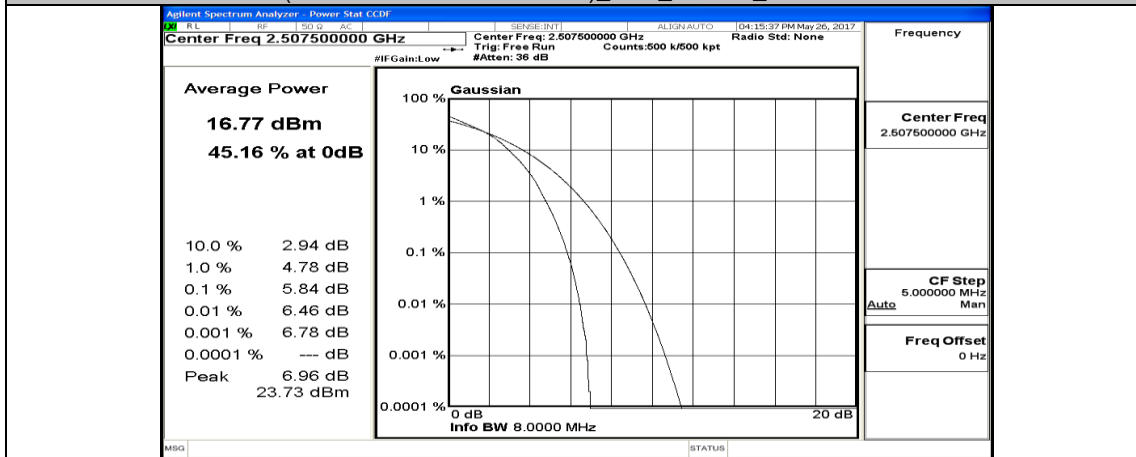

(Channel Bandwidth:15 MHz)_LCH_16QAM_37RB#18