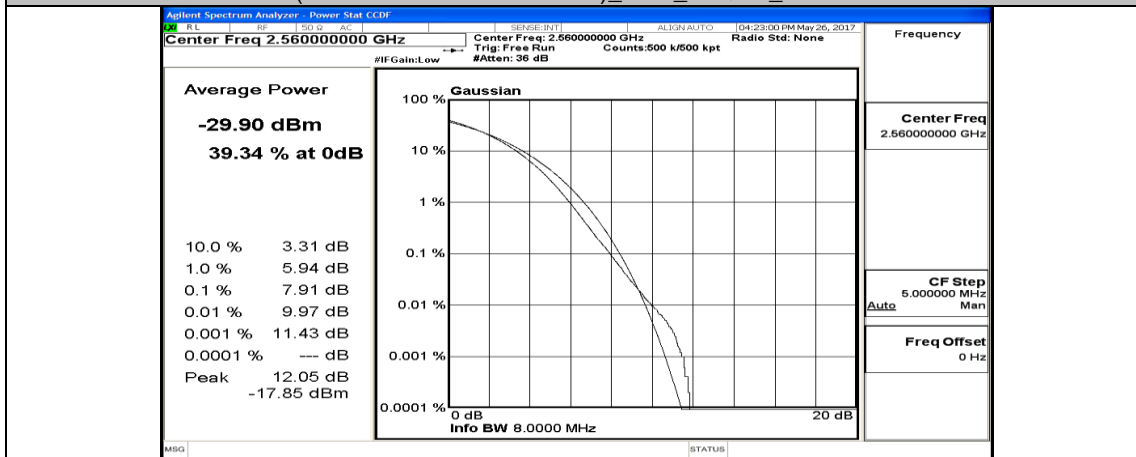

(Channel Bandwidth:20 MHz)_HCH_16QAM_1RB#0