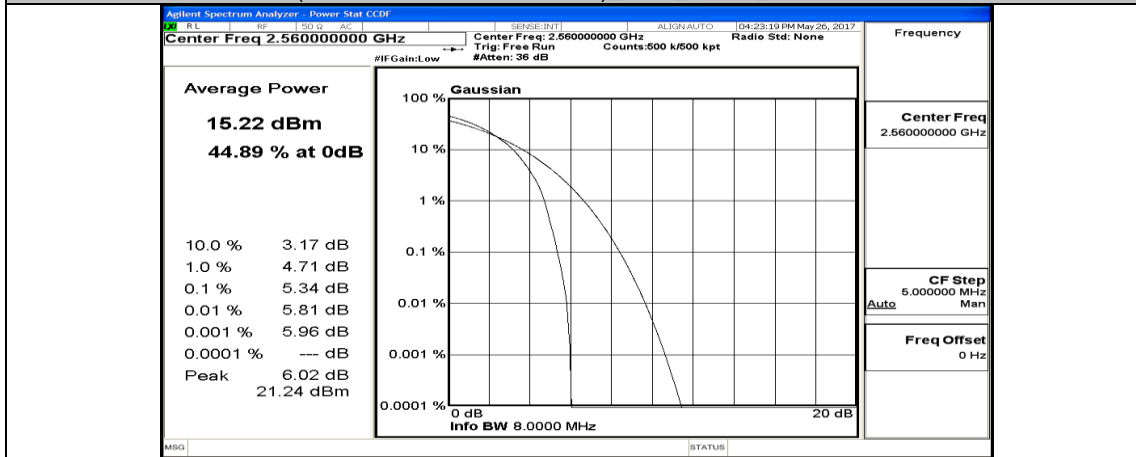

(Channel Bandwidth:20 MHz)_MCH_QPSK_100RB#0

(Channel Bandwidth:20 MHz)_HCH_QPSK_1RB#0

(Channel Bandwidth:20 MHz)_HCH_QPSK_1RB#49

(Channel Bandwidth:20 MHz)_HCH_QPSK_1RB#99

(Channel Bandwidth:20 MHz)_HCH_QPSK_50RB#0