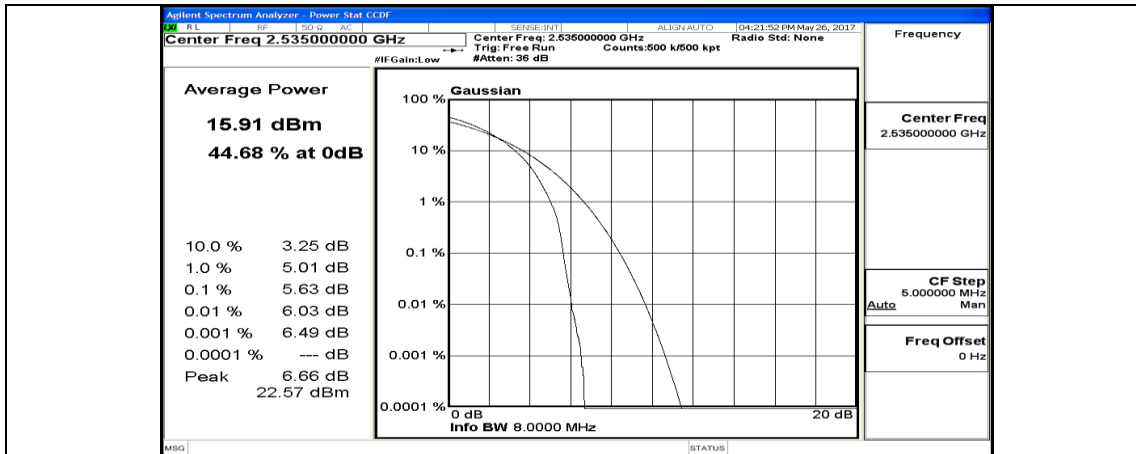

(Channel Bandwidth:20 MHz)_MCH_QPSK_1RB#49

(Channel Bandwidth:20 MHz)_MCH_QPSK_1RB#99

(Channel Bandwidth:20 MHz)_MCH_QPSK_50RB#0

(Channel Bandwidth:20 MHz)_MCH_QPSK_50RB#25

(Channel Bandwidth:20 MHz)_MCH_QPSK_50RB#50