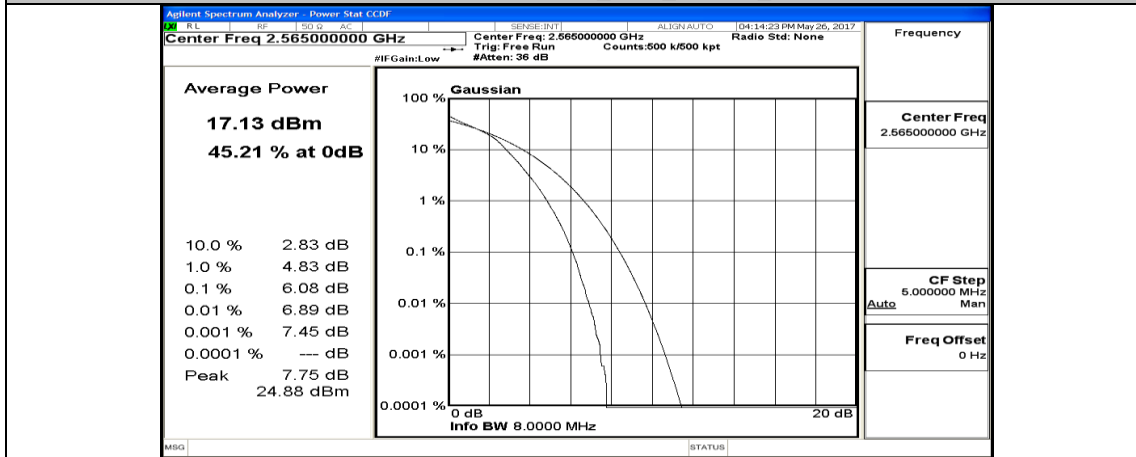

Channel Bandwidth: 10 MHz_HCH_16QAM_1RB#49

Channel Bandwidth: 10 MHz_HCH_16QAM_25RB#0

Channel Bandwidth: 10 MHz_HCH_16QAM_25RB#12

Channel Bandwidth: 10 MHz_HCH_16QAM_25RB#25

Channel Bandwidth: 10 MHz_HCH_16QAM_50RB#0

Channel Bandwidth: 15 MHz

(Channel Bandwidth: 15 MHz)_LCH_QPSK_1RB#0

(Channel Bandwidth:15 MHz)_LCH_QPSK_1RB#37

(Channel Bandwidth:15 MHz)_LCH_QPSK_1RB#74

(Channel Bandwidth:15 MHz)_LCH_QPSK_37RB#0

(Channel Bandwidth:15 MHz)_LCH_QPSK_37RB#18