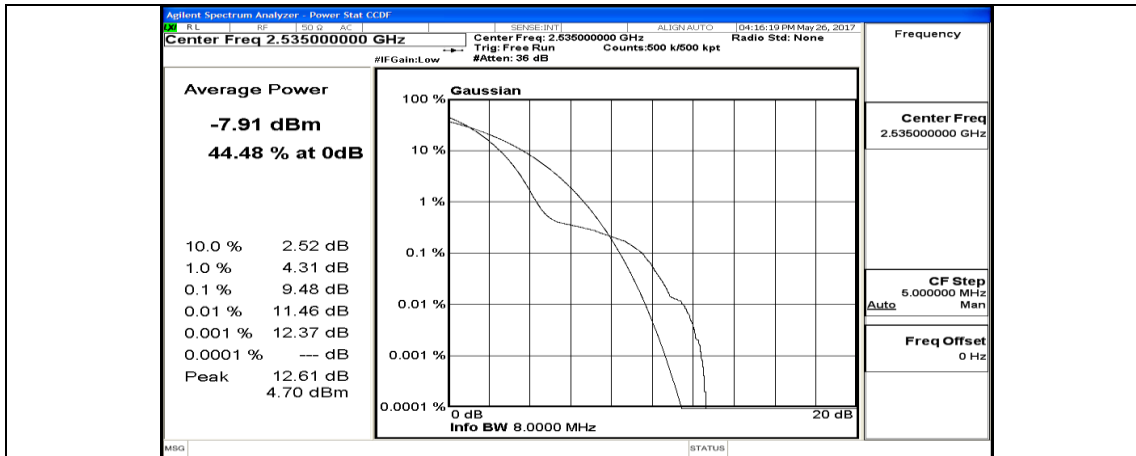

Channel Bandwidth: 15 MHz

(Channel Bandwidth: 15 MHz)_LCH_QPSK_1RB#0

(Channel Bandwidth:15 MHz)_LCH_QPSK_1RB#37

(Channel Bandwidth:15 MHz)_LCH_QPSK_1RB#74

(Channel Bandwidth:15 MHz)_LCH_QPSK_37RB#0

(Channel Bandwidth:15 MHz)_LCH_QPSK_37RB#18

(Channel Bandwidth:15 MHz)_LCH_QPSK_37RB#38

(Channel Bandwidth:15 MHz)_LCH_QPSK_75RB#0

(Channel Bandwidth:15 MHz)_MCH_QPSK_1RB#0

(Channel Bandwidth:15 MHz)_MCH_QPSK_1RB#37

(Channel Bandwidth:15 MHz)_MCH_QPSK_1RB#74

(Channel Bandwidth:15 MHz)_MCH_QPSK_37RB#0

(Channel Bandwidth:15 MHz)_MCH_QPSK_37RB#18

(Channel Bandwidth:15 MHz)_MCH_QPSK_37RB#38

(Channel Bandwidth:15 MHz)_MCH_QPSK_75RB#0

(Channel Bandwidth:15 MHz)_HCH_QPSK_1RB#0