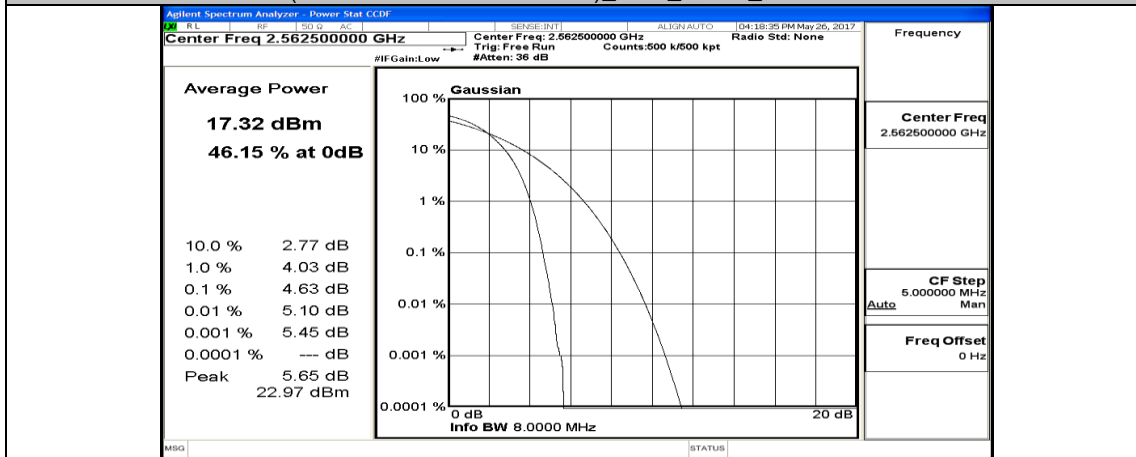

(Channel Bandwidth:15 MHz)_HCH_QPSK_1RB#37

(Channel Bandwidth: 15 MHz)_HCH_QPSK_1RB#74

(Channel Bandwidth: 15 MHz)_HCH_QPSK_37RB#0

(Channel Bandwidth: 15 MHz)_HCH_QPSK_37RB#18

(Channel Bandwidth:15 MHz)_HCH_QPSK_37RB#38