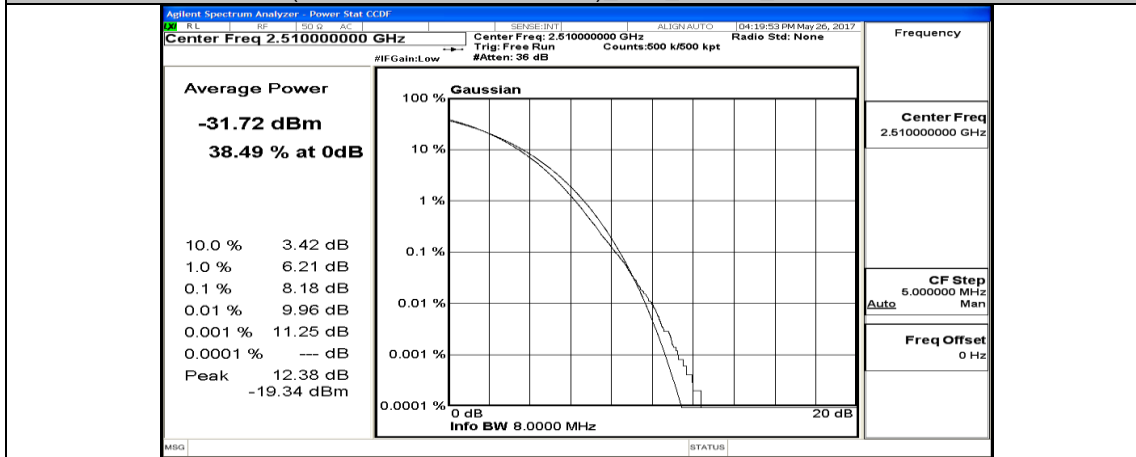

(Channel Bandwidth:20 MHz)_LCH_16QAM_1RB#99