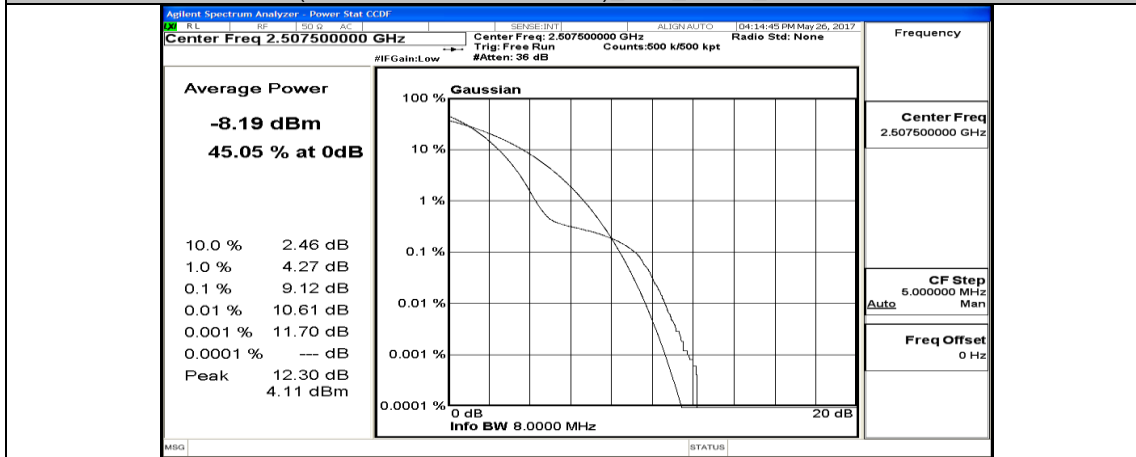

Channel Bandwidth: 15 MHz

(Channel Bandwidth: 15 MHz)_LCH_QPSK_1RB#0

(Channel Bandwidth:15 MHz)_LCH_QPSK_1RB#37

(Channel Bandwidth:15 MHz)_LCH_QPSK_1RB#74

(Channel Bandwidth:15 MHz)_LCH_QPSK_37RB#0

(Channel Bandwidth:15 MHz)_LCH_QPSK_37RB#18