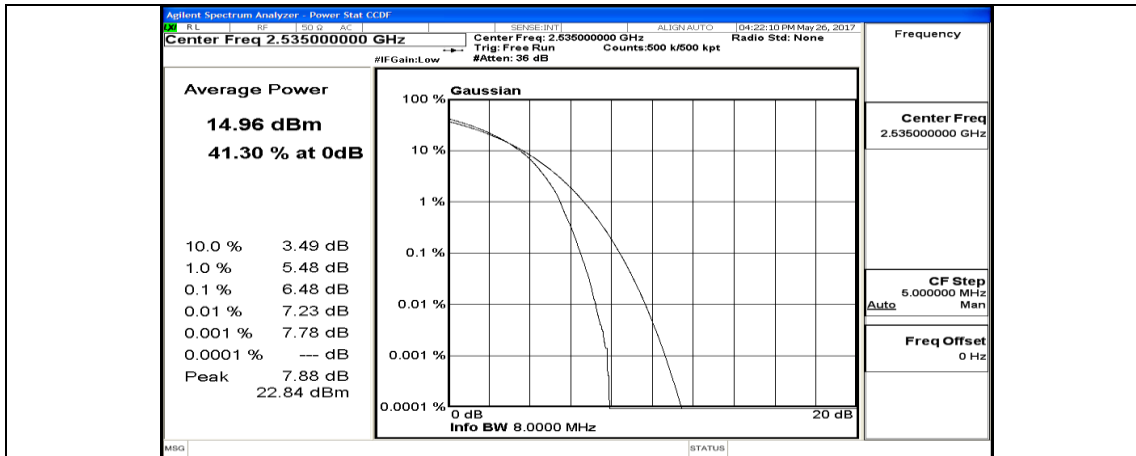

(Channel Bandwidth:20 MHz)_MCH_16QAM_50RB#50