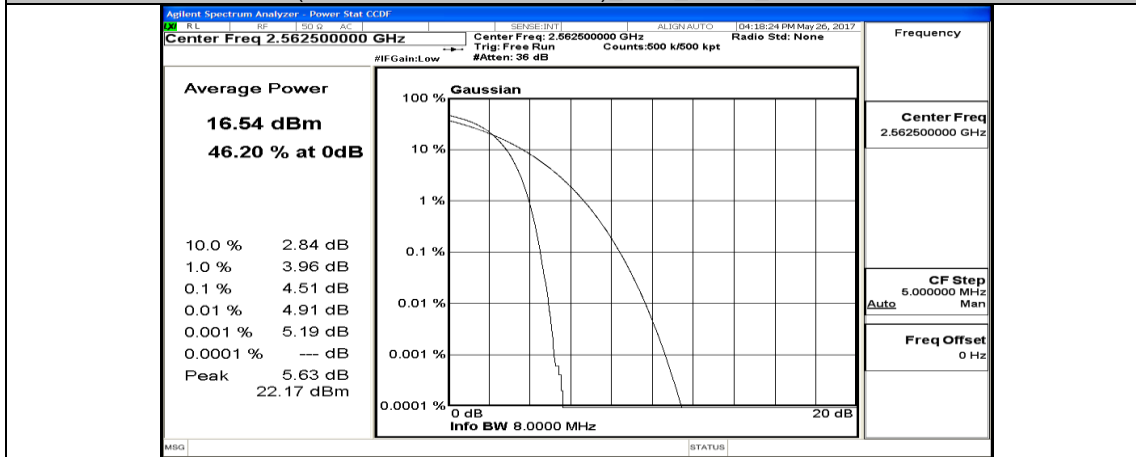

(Channel Bandwidth: 15 MHz)_HCH_QPSK_37RB#0