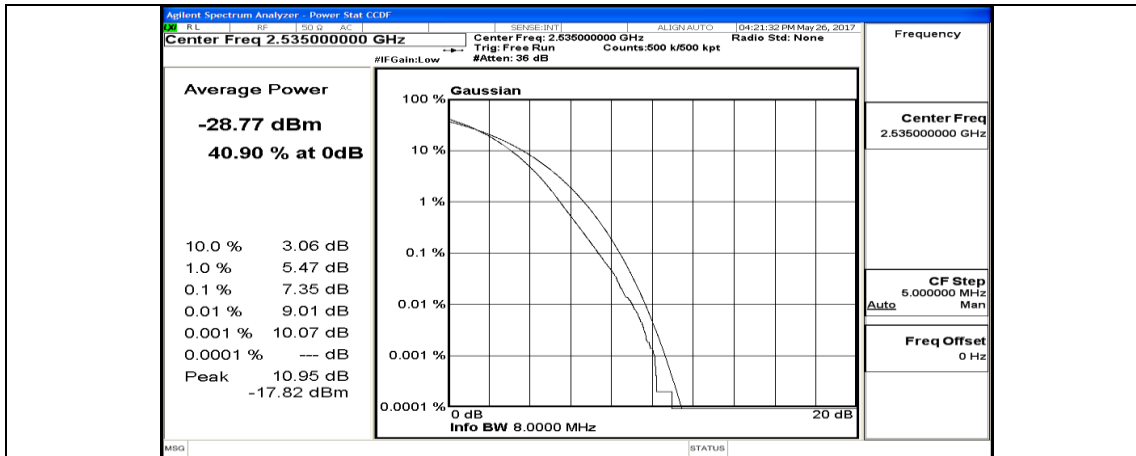

(Channel Bandwidth:20 MHz)_MCH_16QAM_1RB#99