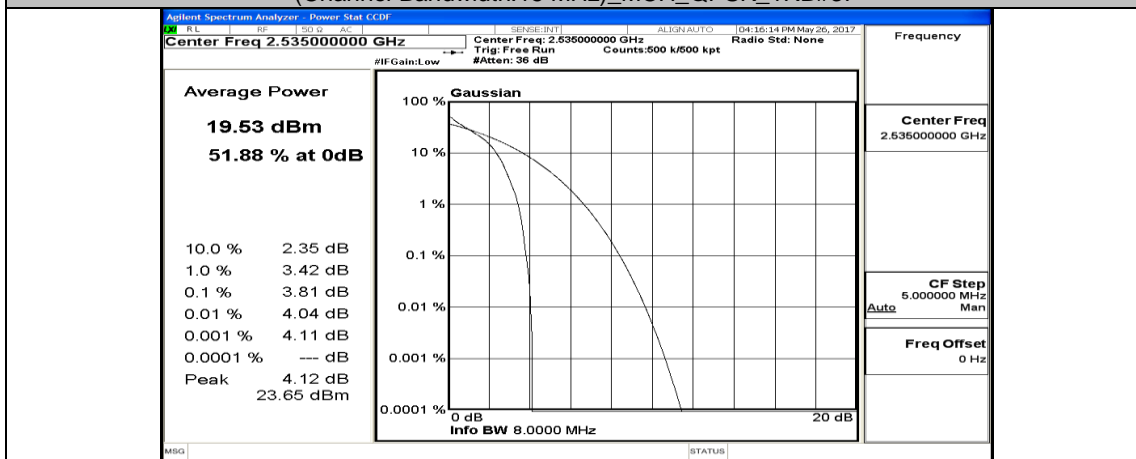

(Channel Bandwidth:15 MHz)_LCH_QPSK_37RB#38

(Channel Bandwidth:15 MHz)_LCH_QPSK_75RB#0

(Channel Bandwidth:15 MHz)_MCH_QPSK_1RB#0

(Channel Bandwidth:15 MHz)_MCH_QPSK_1RB#37

(Channel Bandwidth:15 MHz)_MCH_QPSK_1RB#74

(Channel Bandwidth:15 MHz)_MCH_QPSK_37RB#0

(Channel Bandwidth:15 MHz)_MCH_QPSK_37RB#18

(Channel Bandwidth:15 MHz)_MCH_QPSK_37RB#38

(Channel Bandwidth:15 MHz)_MCH_QPSK_75RB#0

(Channel Bandwidth:15 MHz)_HCH_QPSK_1RB#0