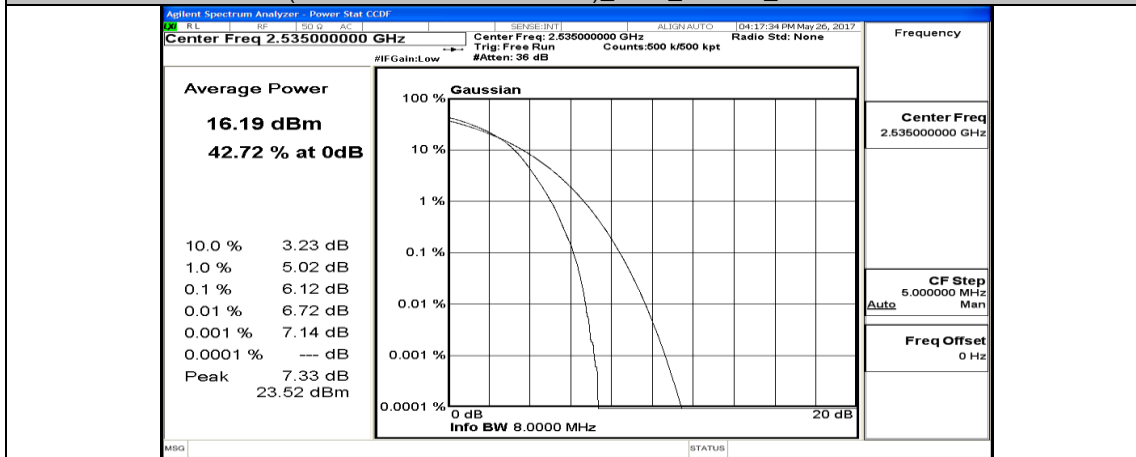

(Channel Bandwidth: 15 MHz)_MCH_16QAM_1RB#74

(Channel Bandwidth:15 MHz)_MCH_16QAM_37RB#0

(Channel Bandwidth:15 MHz)_MCH_16QAM_37RB#18

(Channel Bandwidth:15 MHz)_MCH_16QAM_37RB#38

(Channel Bandwidth:15 MHz)_MCH_16QAM_75RB#0