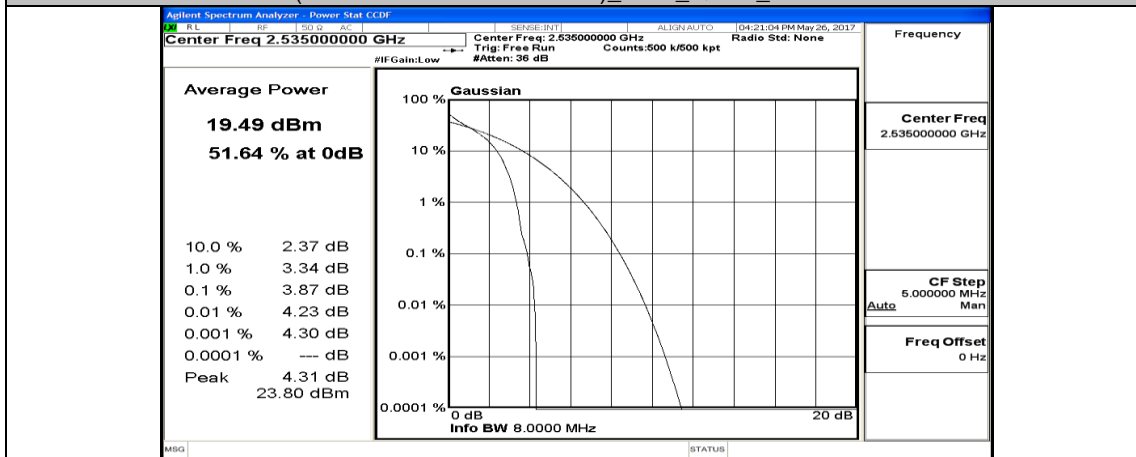

(Channel Bandwidth:20 MHz)_MCH_QPSK_1RB#49