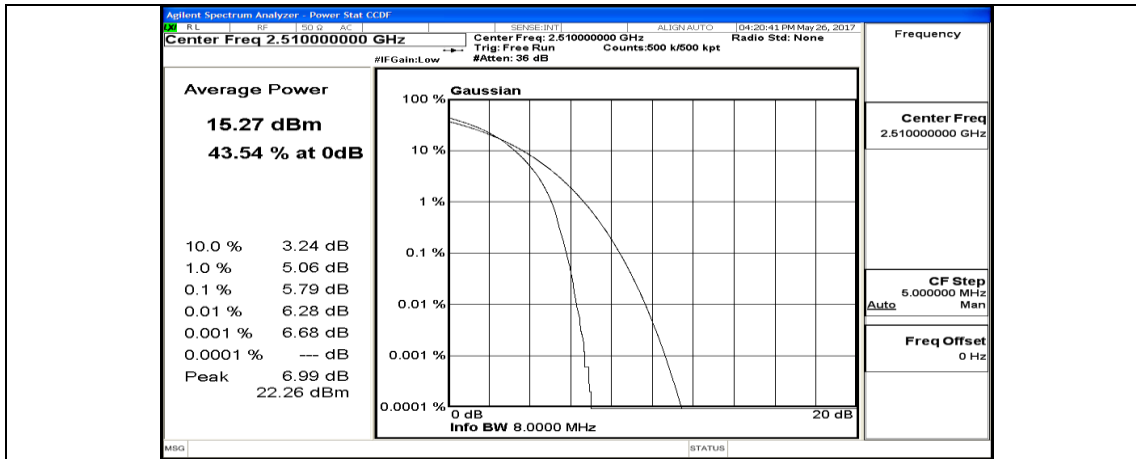

(Channel Bandwidth:20 MHz)_LCH_QPSK_50RB#0

(Channel Bandwidth:20 MHz)_LCH_QPSK_50RB#25

(Channel Bandwidth:20 MHz)_LCH_QPSK_50RB#50

(Channel Bandwidth:20 MHz)_LCH_QPSK_100RB#0

(Channel Bandwidth:20 MHz)_MCH_QPSK_1RB#0