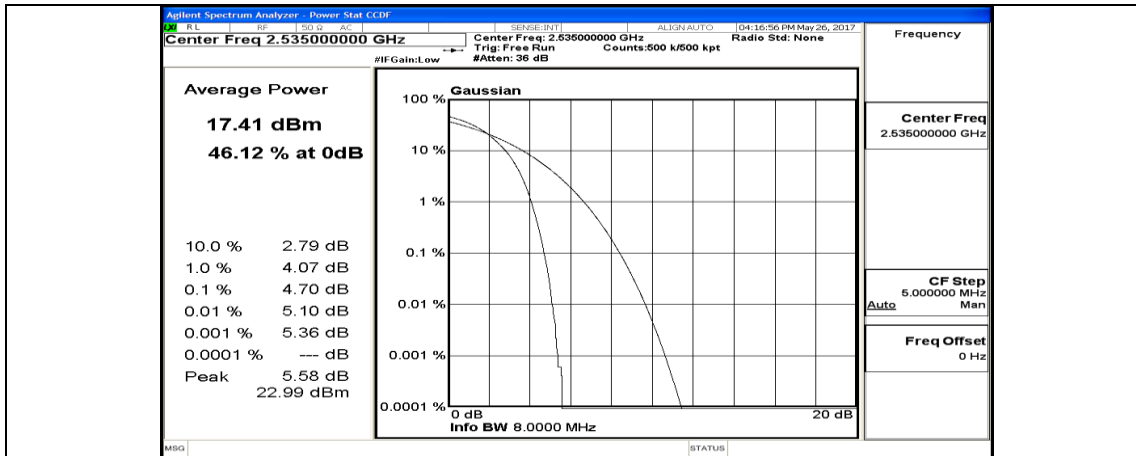

(Channel Bandwidth:15 MHz)_MCH_QPSK_37RB#38