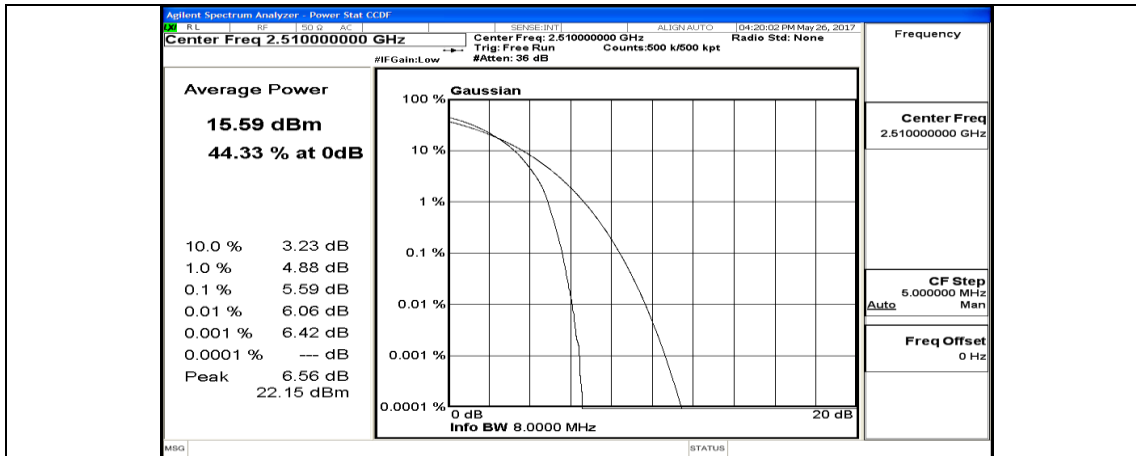

(Channel Bandwidth:20 MHz)_LCH_QPSK_50RB#0