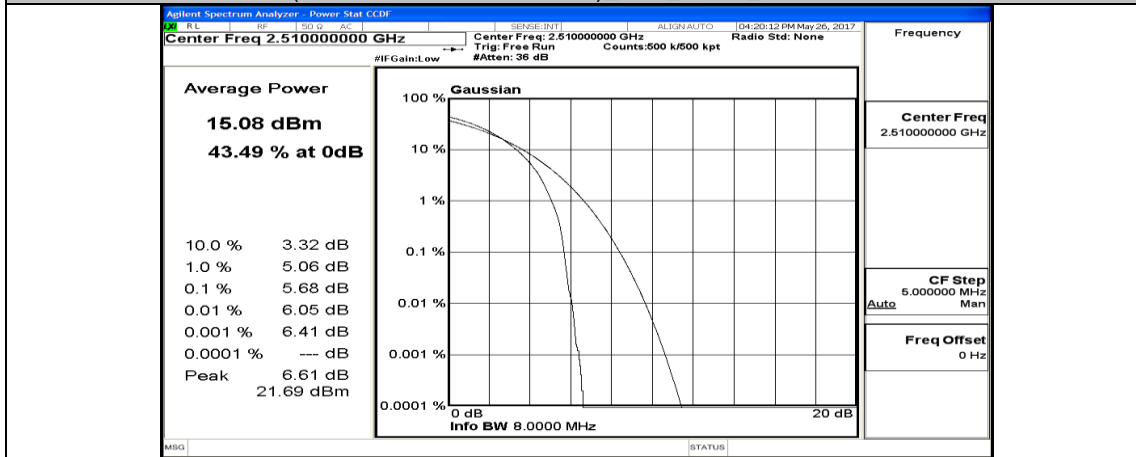

(Channel Bandwidth:20 MHz)_LCH_QPSK_50RB#50