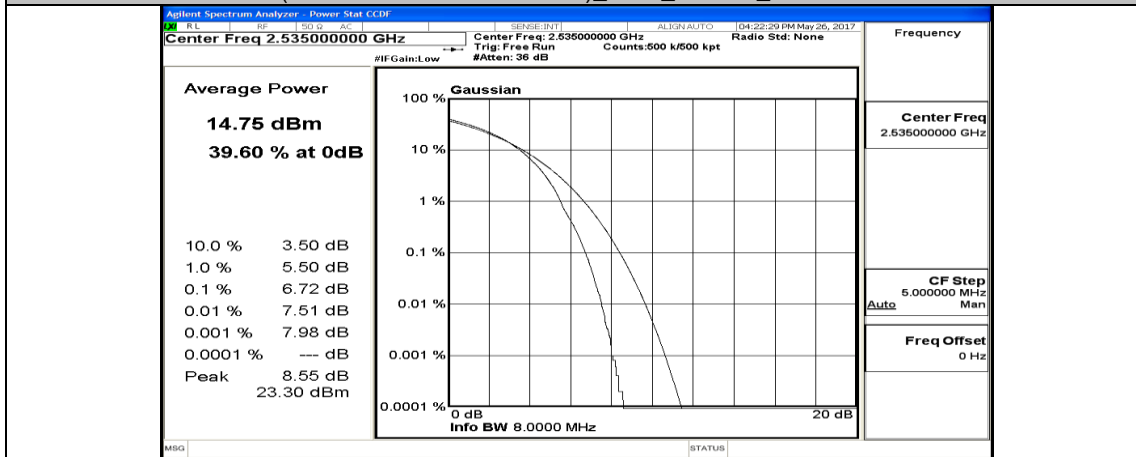

(Channel Bandwidth:20 MHz)_MCH_16QAM_100RB#0