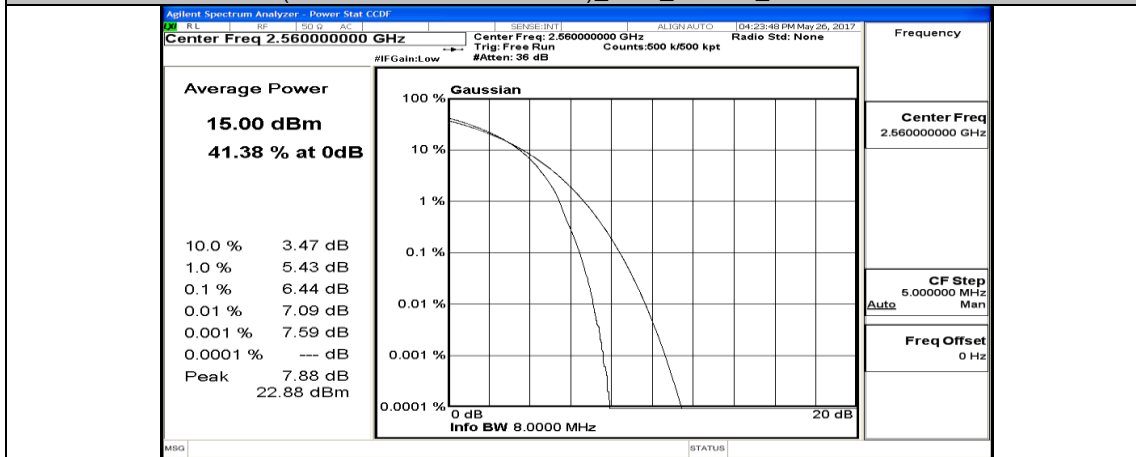

(Channel Bandwidth:20 MHz)_HCH_16QAM_50RB#50