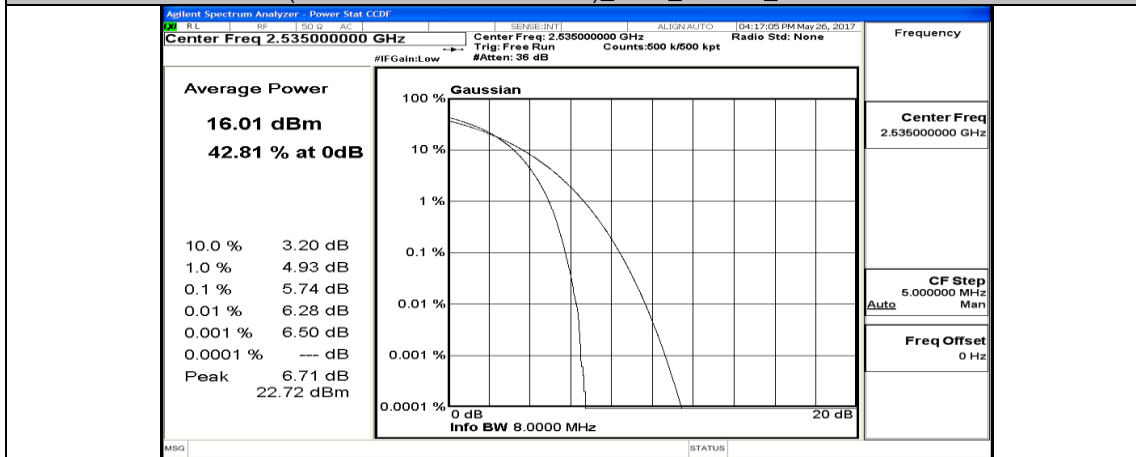

(Channel Bandwidth:15 MHz)_MCH_16QAM_37RB#0