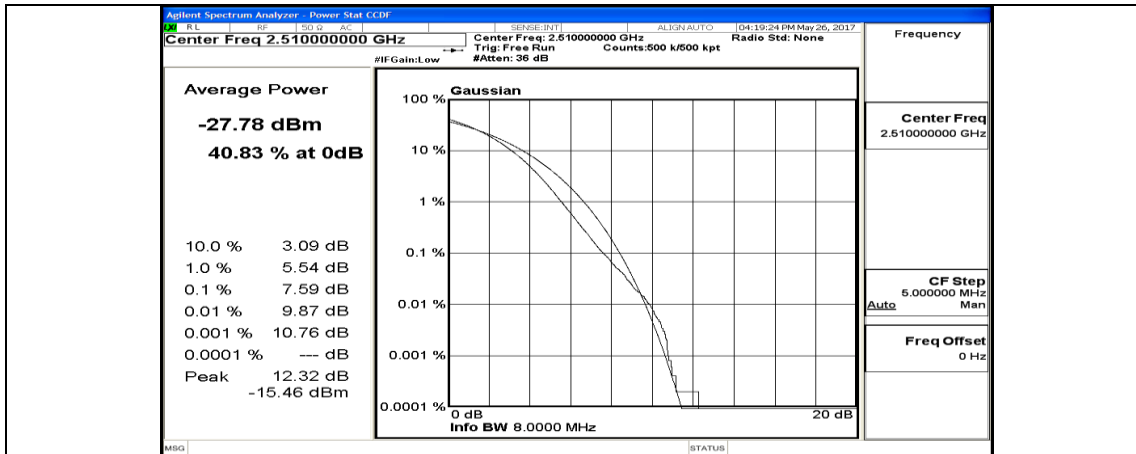

(Channel Bandwidth:15 MHz) HCH_16QAM_37RB#38

(Channel Bandwidth:15 MHz) HCH_16QAM_75RB#0

Channel Bandwidth: 20 MHz

(Channel Bandwidth:20 MHz) LCH_QPSK_1RB#0

(Channel Bandwidth:20 MHz)_LCH_QPSK_1RB#49

(Channel Bandwidth:20 MHz)_LCH_QPSK_1RB#99