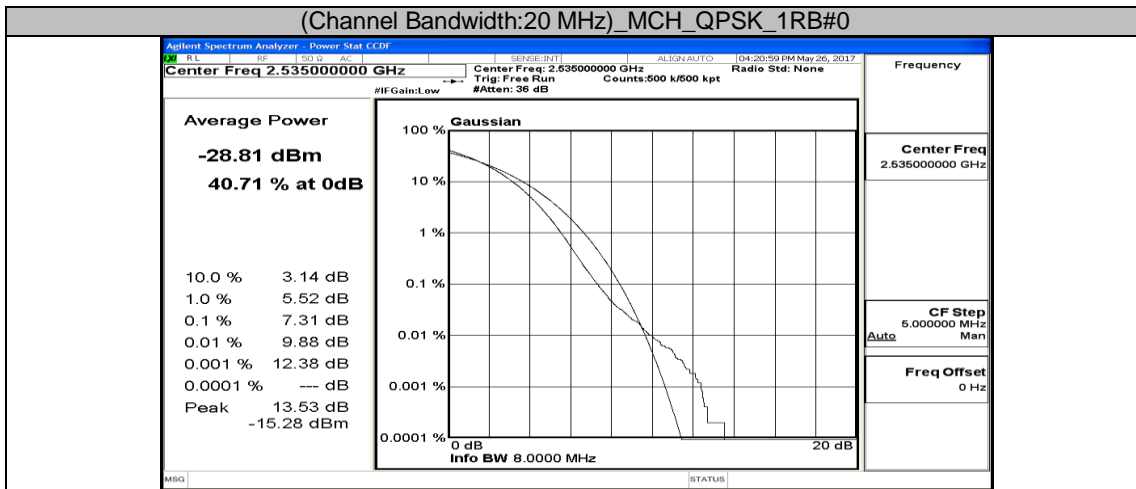

(Channel Bandwidth:20 MHz)_LCH_QPSK_50RB#0

(Channel Bandwidth:20 MHz)_LCH_QPSK_50RB#25

(Channel Bandwidth:20 MHz)_LCH_QPSK_50RB#50

(Channel Bandwidth:20 MHz)_LCH_QPSK_100RB#0

(Channel Bandwidth:20 MHz)_MCH_QPSK_1RB#0