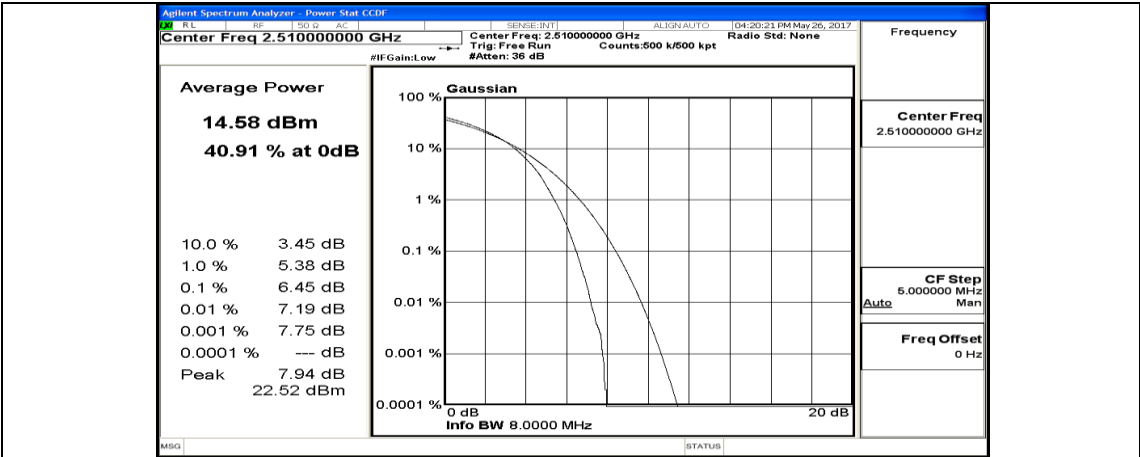

(Channel Bandwidth:20 MHz)_LCH_16QAM_50RB#0