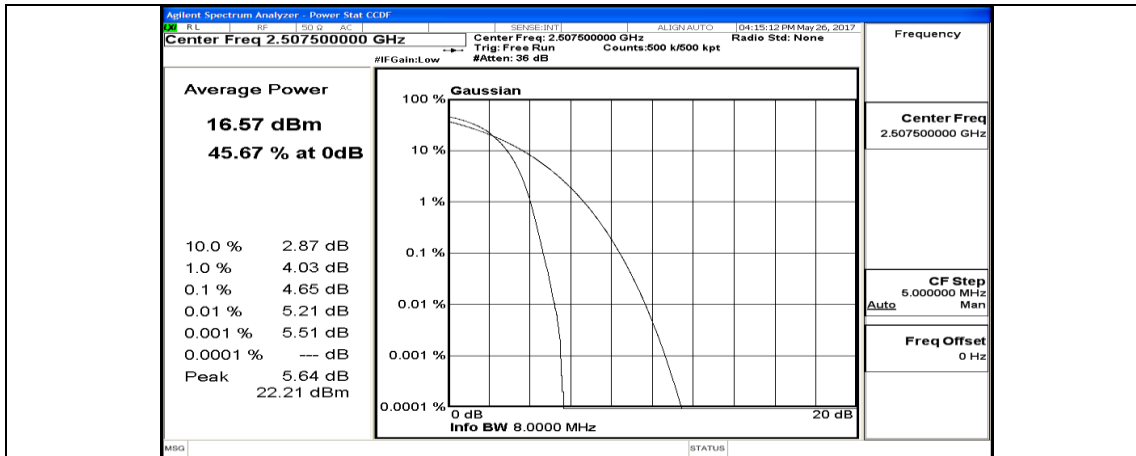

Channel Bandwidth: 15 MHz

(Channel Bandwidth: 15 MHz)_LCH_QPSK_1RB#0

(Channel Bandwidth:15 MHz)_LCH_QPSK_1RB#37

(Channel Bandwidth:15 MHz)_LCH_QPSK_1RB#74

(Channel Bandwidth:15 MHz)_LCH_QPSK_37RB#0

(Channel Bandwidth:15 MHz)_LCH_QPSK_37RB#18

(Channel Bandwidth:15 MHz)_LCH_QPSK_37RB#38

(Channel Bandwidth:15 MHz)_LCH_QPSK_75RB#0

(Channel Bandwidth:15 MHz)_MCH_QPSK_1RB#0

(Channel Bandwidth:15 MHz)_MCH_QPSK_1RB#37

(Channel Bandwidth:15 MHz)_MCH_QPSK_1RB#74