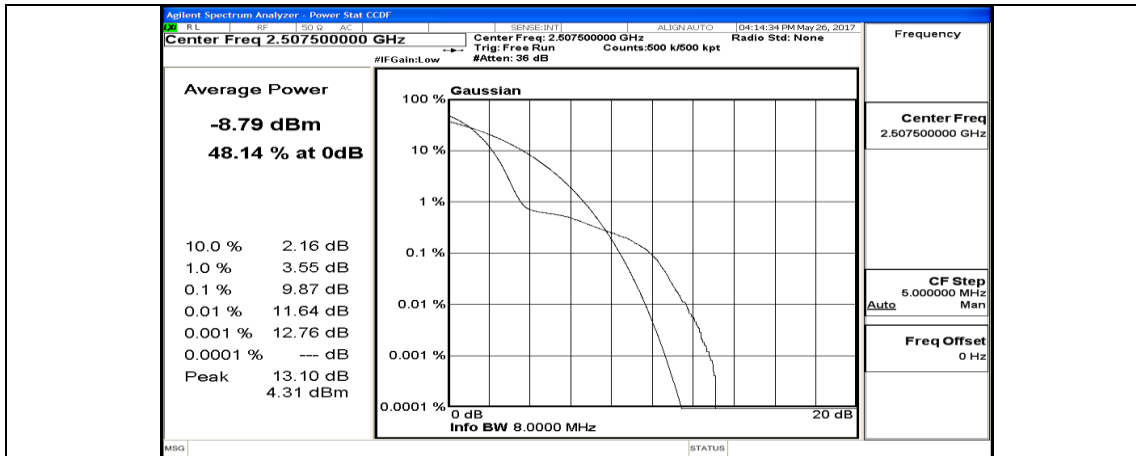

Channel Bandwidth: 10 MHz_HCH_16QAM_1RB#49

Channel Bandwidth: 10 MHz_HCH_16QAM_25RB#0

Channel Bandwidth: 10 MHz_HCH_16QAM_25RB#12

Channel Bandwidth: 10 MHz_HCH_16QAM_25RB#25

Channel Bandwidth: 10 MHz_HCH_16QAM_50RB#0

Channel Bandwidth: 15 MHz

(Channel Bandwidth: 15 MHz)_LCH_QPSK_1RB#0

(Channel Bandwidth:15 MHz)_LCH_QPSK_1RB#37

(Channel Bandwidth:15 MHz)_LCH_QPSK_1RB#74

(Channel Bandwidth:15 MHz)_LCH_QPSK_37RB#0

(Channel Bandwidth:15 MHz)_LCH_QPSK_37RB#18