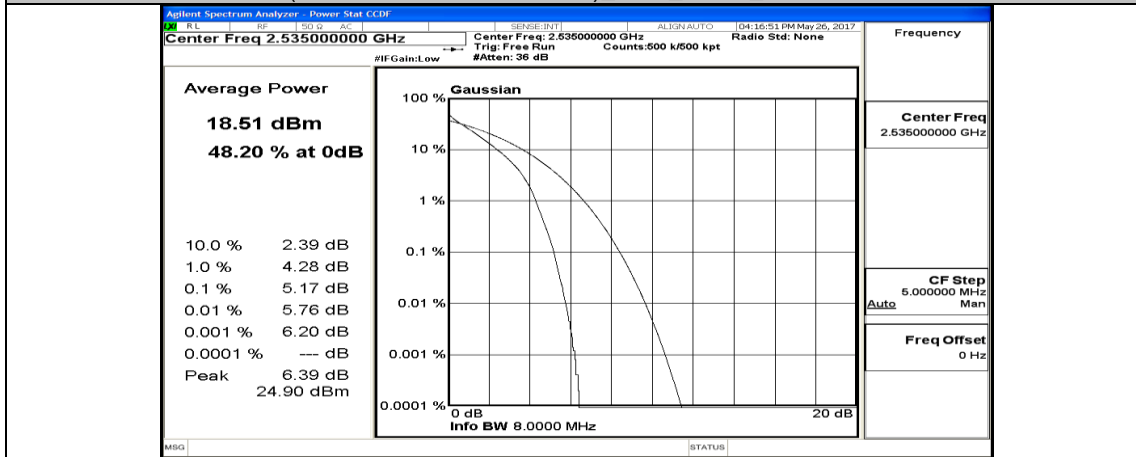

(Channel Bandwidth:15 MHz)_MCH_QPSK_37RB#18