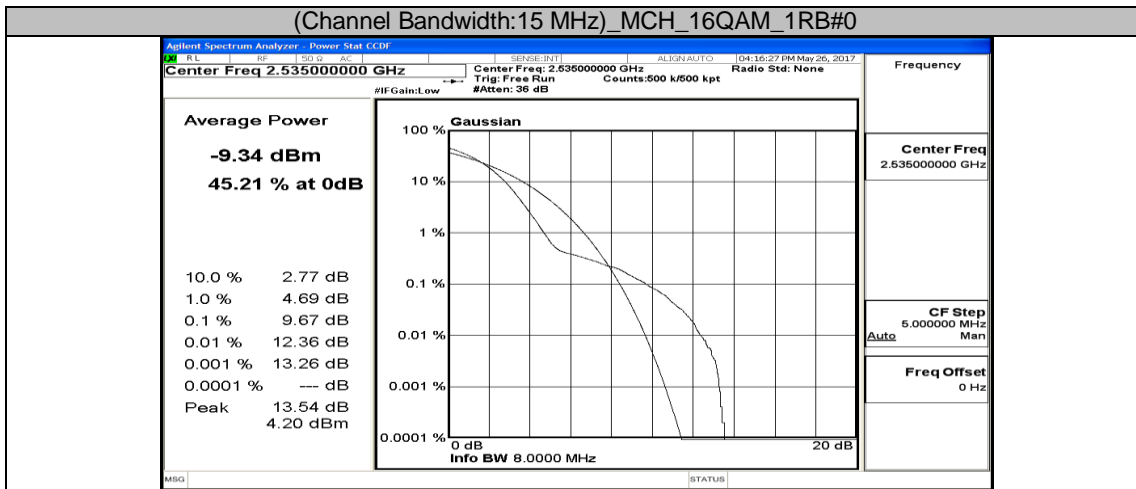

(Channel Bandwidth:15 MHz)_LCH_16QAM_37RB#18

(Channel Bandwidth:15 MHz)_LCH_16QAM_37RB#38

(Channel Bandwidth:15 MHz)_LCH_16QAM_75RB#0

(Channel Bandwidth: 15 MHz)_MCH_16QAM_1RB#0

(Channel Bandwidth: 15 MHz)_MCH_16QAM_1RB#37