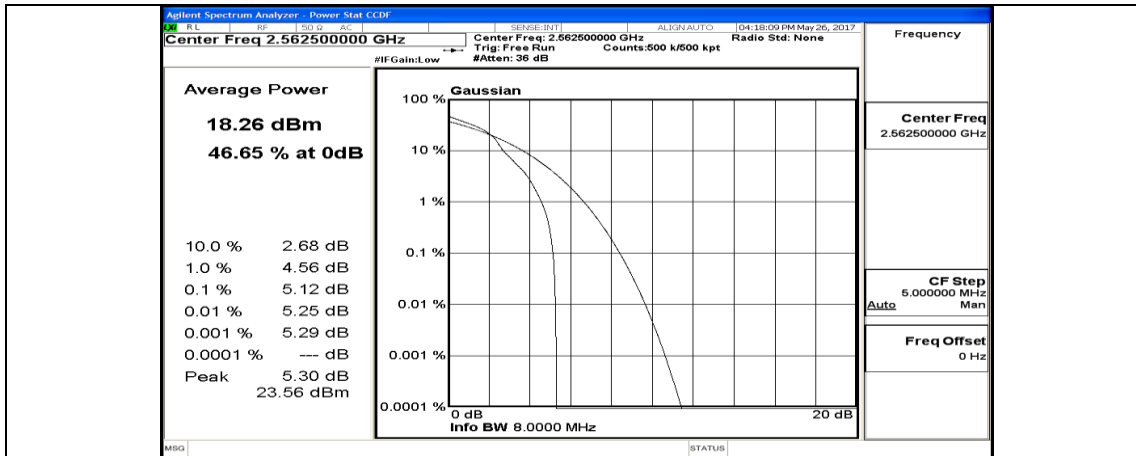

(Channel Bandwidth:15 MHz)_HCH_16QAM_1RB#37