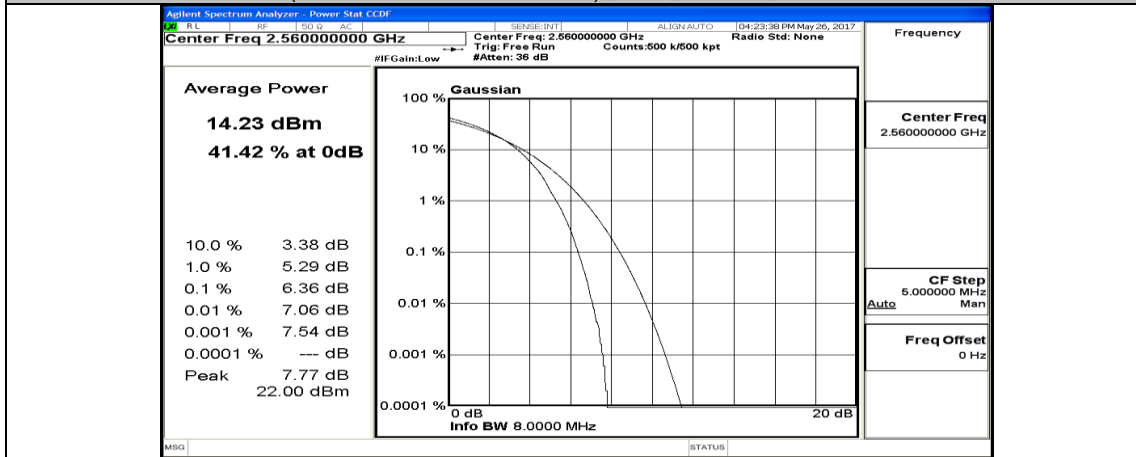

(Channel Bandwidth:20 MHz)_HCH_16QAM_50RB#0