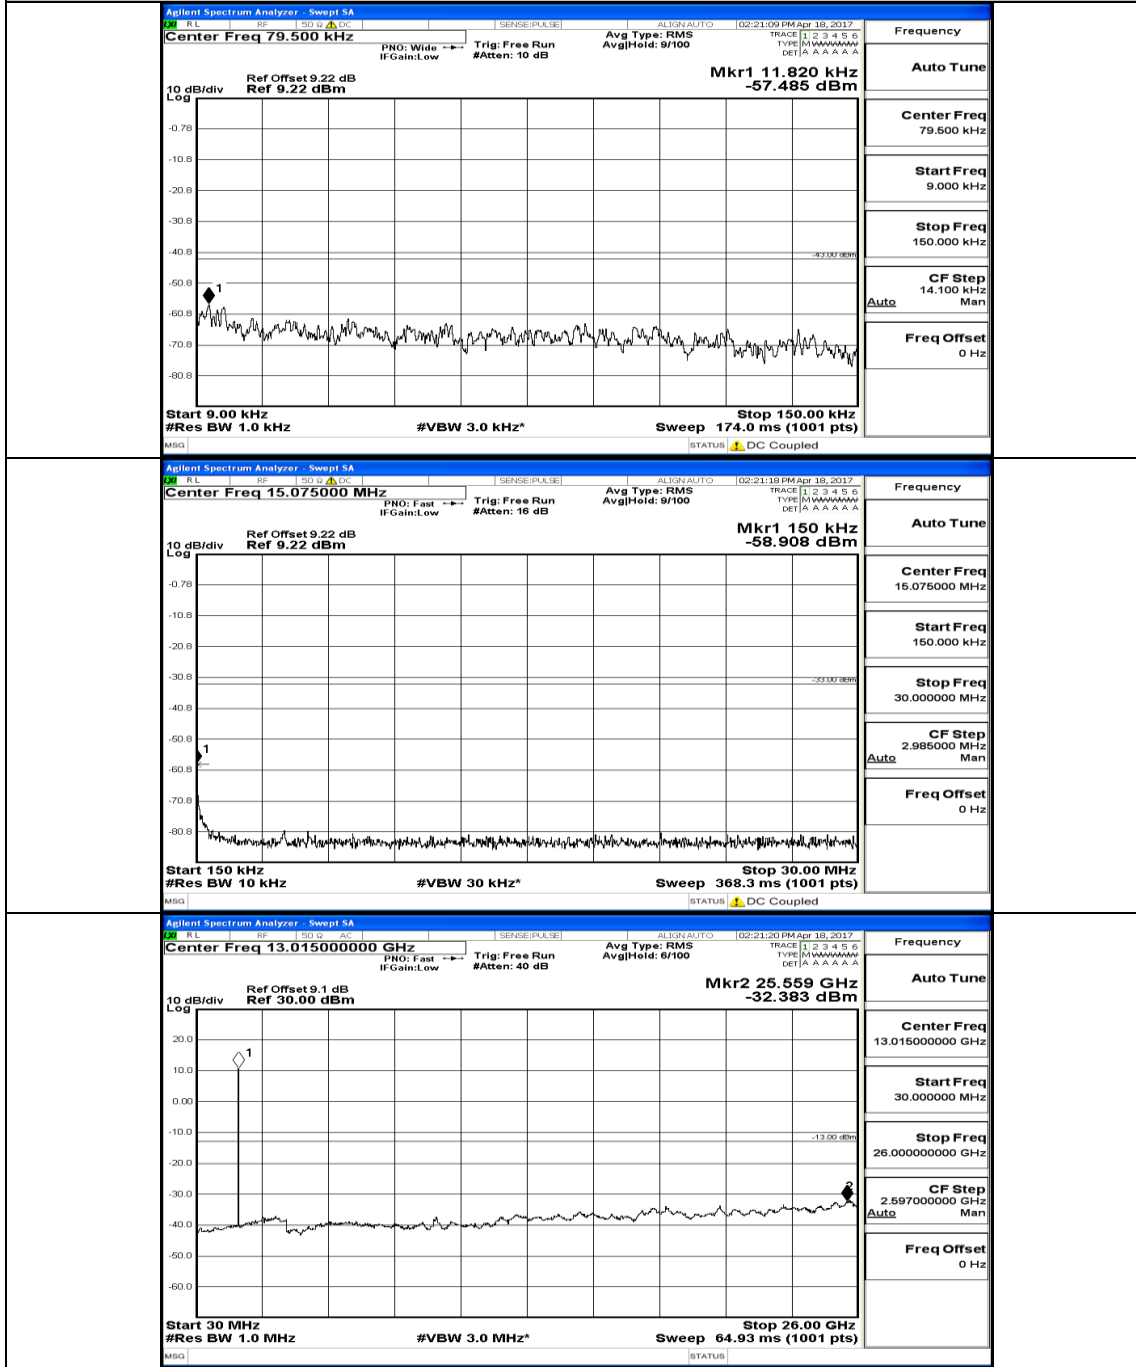

Appendix E: Conducted Spurious Emission LTE Band 4 Test Graphs

Channel Bandwidth: 1.4 MHz

(Channel Bandwidth: 1.4 MHz)_MCH_QPSK_IRB#0

(Channel Bandwidth: 1.4 MHz)_HCH_QPSK_1RB#0

(Channel Bandwidth: 1.4 MHz)_LCH_16QAM_IRB#0

(Channel Bandwidth: 1.4 MHz)_MCH_16QAM_1RB#0

(Channel Bandwidth: 1.4 MHz)_HCH_16QAM_1RB#0

Channel Bandwidth: 3 MHz

(Channel Bandwidth: 3 MHz)_MCH_QPSK_1RB#0

(Channel Bandwidth: 3 MHz) _HCH_QPSK_1RB#0

(Channel Bandwidth: 3 MHz) LCH_16QAM_1RB#0