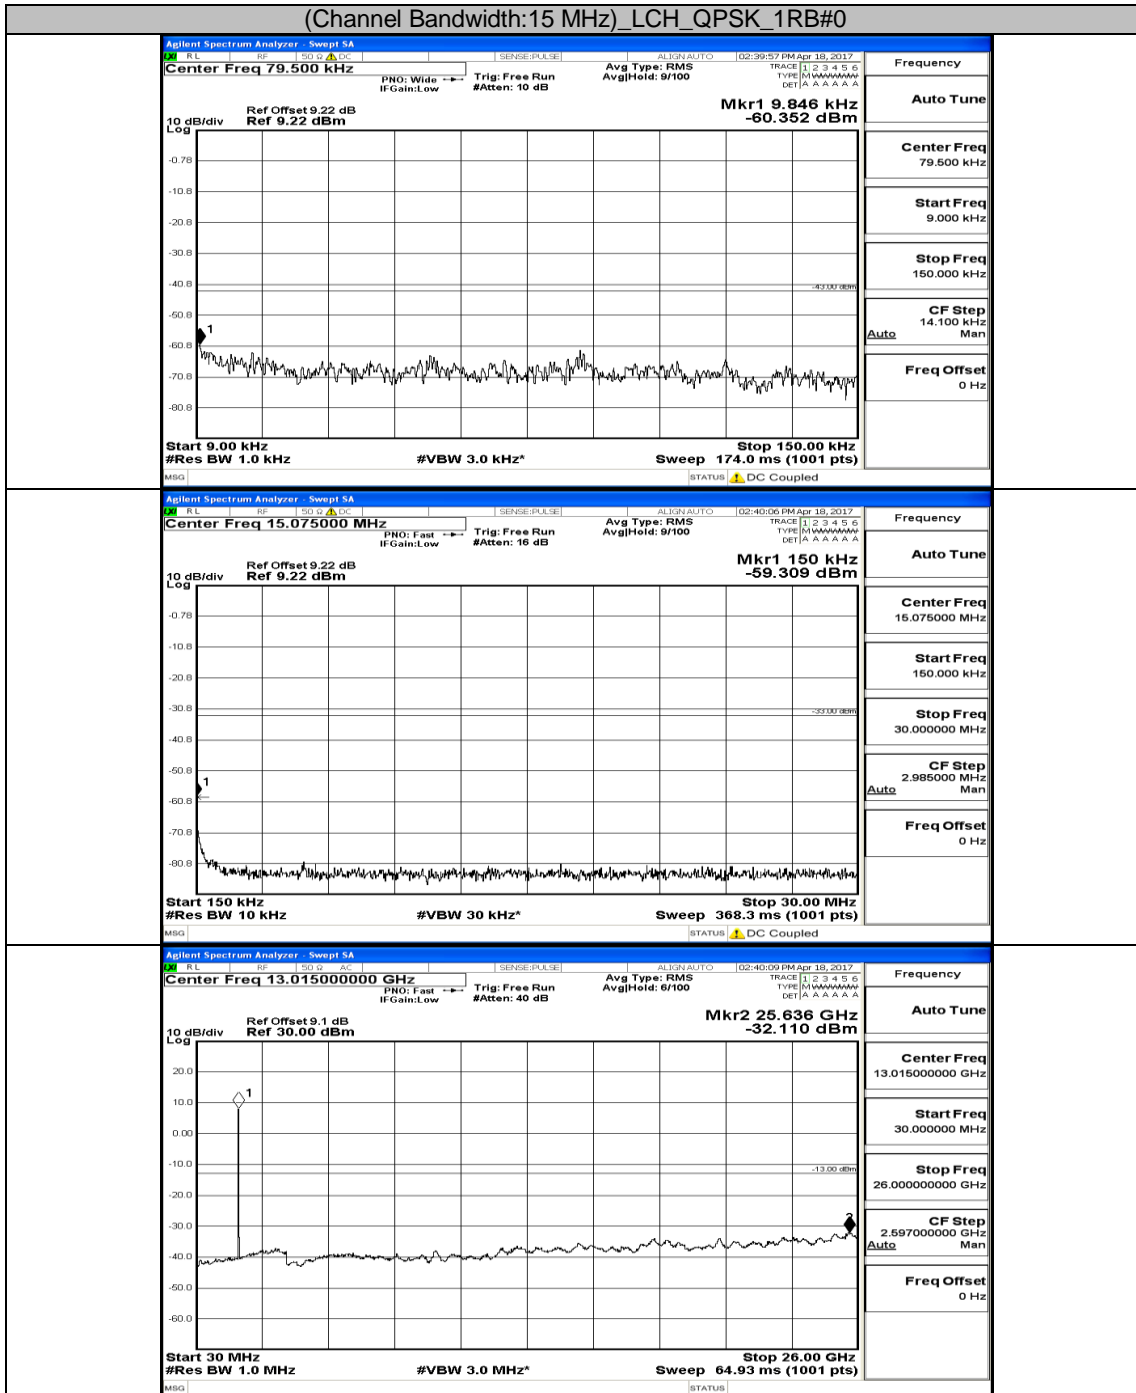

Channel Bandwidth: 15 MHz

(Channel Bandwidth:15 MHz)_LCH_QPSK_1RB#0