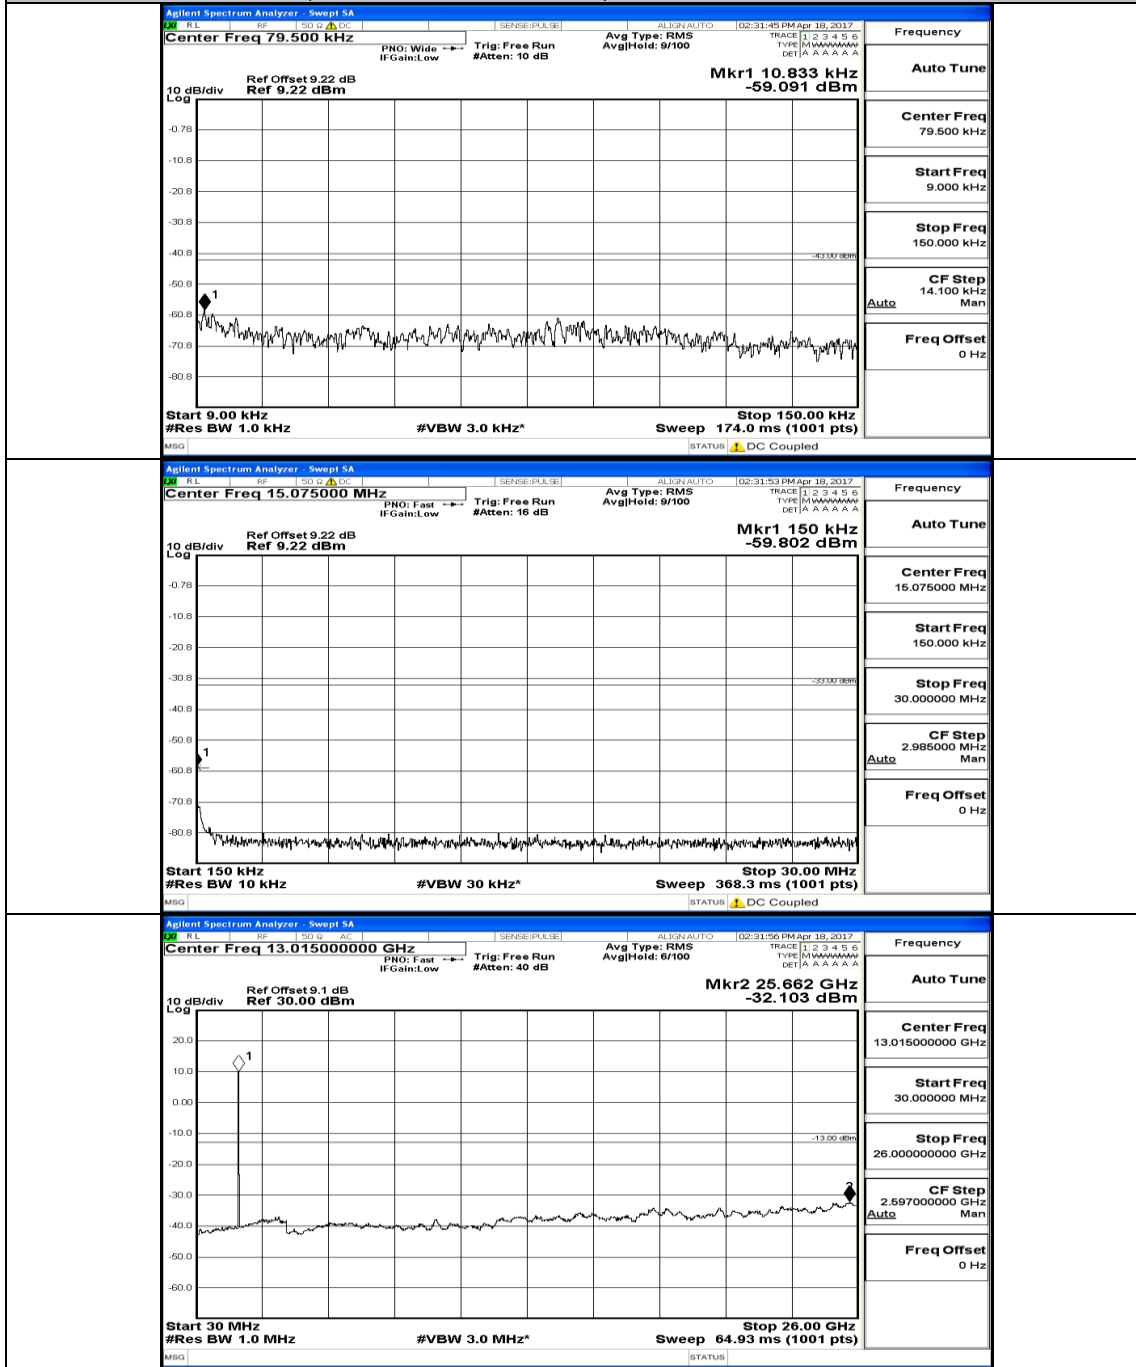

Appendix E: Conducted Spurious Emission LTE Band 4 Test Graphs

Channel Bandwidth: 1.4 MHz

(Channel Bandwidth: 1.4 MHz)_MCH_QPSK_IRB#0

(Channel Bandwidth: 1.4 MHz)_HCH_QPSK_1RB#0

(Channel Bandwidth: 1.4 MHz)_LCH_16QAM_IRB#0

(Channel Bandwidth: 3 MHz) MCH_16QAM_1RB#0

(Channel Bandwidth: 3 MHz) HCH_16QAM_1RB#0

Channel Bandwidth: 5 MHz

(Channel Bandwidth: 5 MHz)_MCH_QPSK_1RB#0

(Channel Bandwidth: 5 MHz)_HCH_QPSK_1RB#0

(Channel Bandwidth: 5 MHz) LCH_16QAM_1RB#0

(Channel Bandwidth: 5 MHz) MCH_16QAM_1RB#0

(Channel Bandwidth: 5 MHz) _HCH_16QAM_1RB#0

Channel Bandwidth: 10 MHz

Channel Bandwidth: 10 MHz_MCH_QPSK_1RB#0

Channel Bandwidth: 10 MHz_HCH_QPSK_1RB#0

Channel Bandwidth: 10 MHz_LCH_16QAM_1RB#0