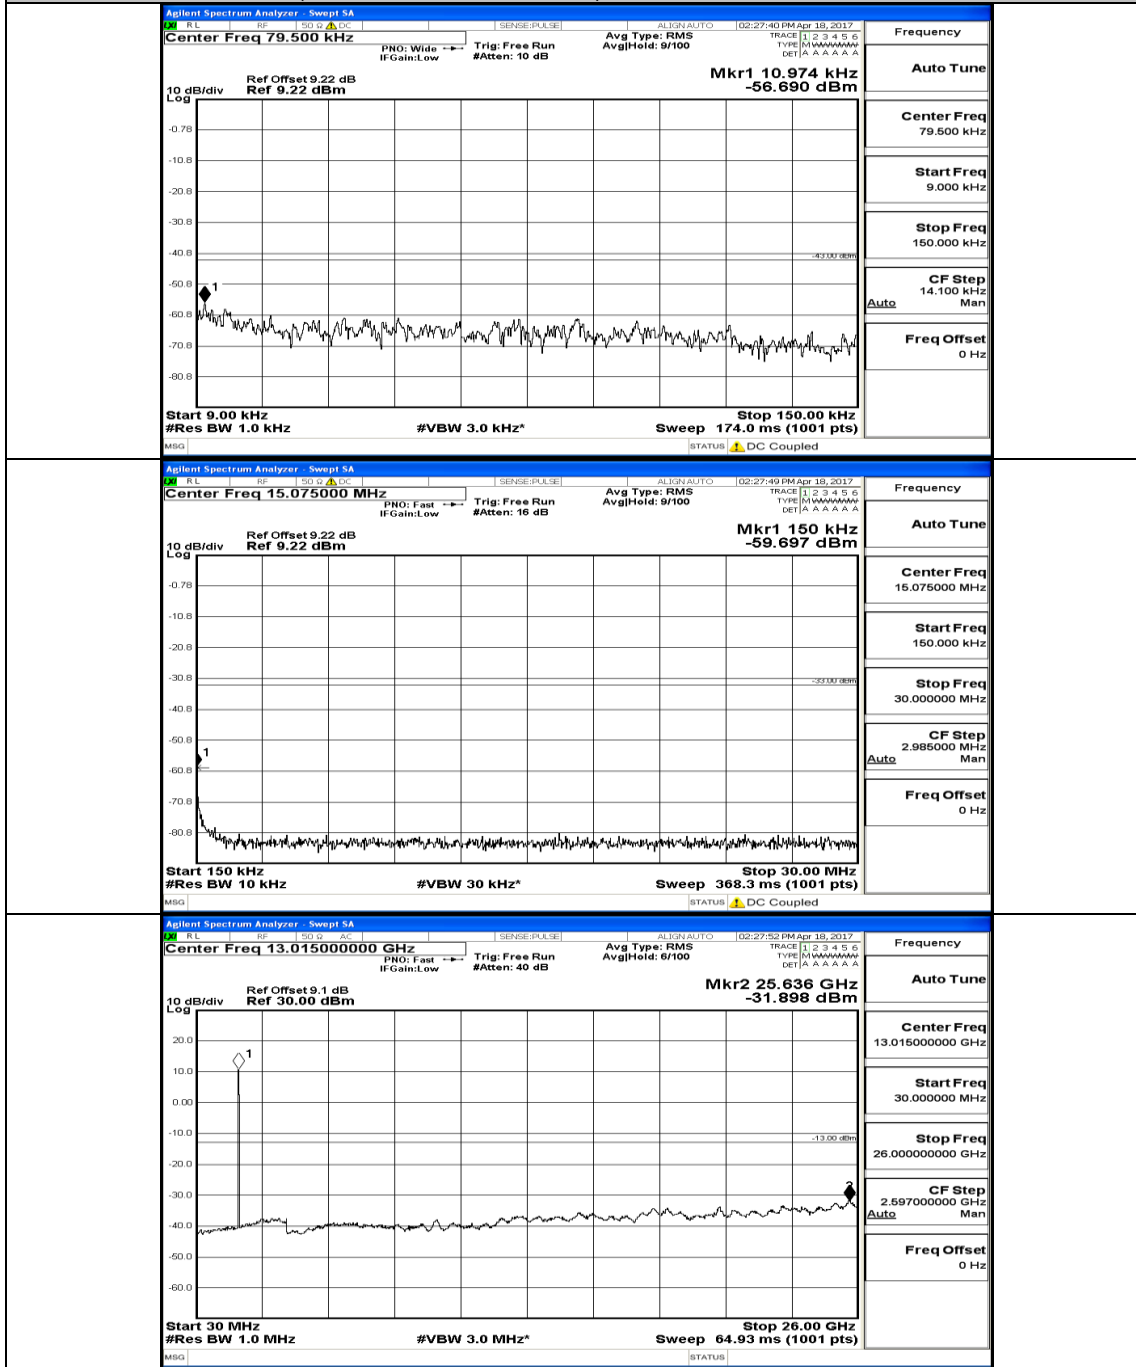

Appendix E: Conducted Spurious Emission LTE Band 4 Test Graphs

Channel Bandwidth: 1.4 MHz

(Channel Bandwidth: 1.4 MHz)_MCH_QPSK_IRB#0

(Channel Bandwidth: 1.4 MHz)_HCH_QPSK_1RB#0

(Channel Bandwidth: 1.4 MHz)_LCH_16QAM_IRB#0

(Channel Bandwidth: 1.4 MHz)_MCH_16QAM_1RB#0

(Channel Bandwidth: 1.4 MHz)_HCH_16QAM_1RB#0

Channel Bandwidth: 3 MHz

(Channel Bandwidth: 3 MHz)_MCH_QPSK_1RB#0

(Channel Bandwidth: 3 MHz) _HCH_QPSK_1RB#0

(Channel Bandwidth: 3 MHz) LCH_16QAM_1RB#0

(Channel Bandwidth: 3 MHz) MCH_16QAM_1RB#0

(Channel Bandwidth: 3 MHz) HCH_16QAM_1RB#0

Channel Bandwidth: 5 MHz

(Channel Bandwidth: 5 MHz)_MCH_QPSK_1RB#0

(Channel Bandwidth: 5 MHz)_HCH_QPSK_1RB#0

(Channel Bandwidth: 5 MHz) LCH_16QAM_1RB#0