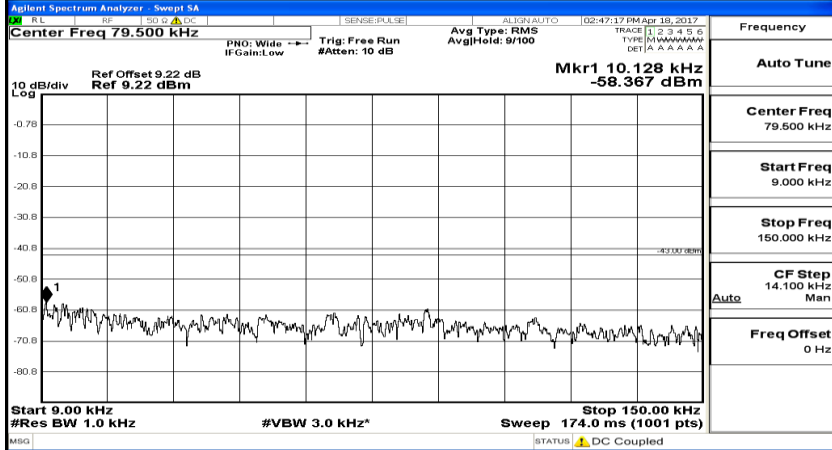

(Channel Bandwidth:20 MHz)_MCH_16QAM_1RB#0

Frequency
Auto Tune
Center Freq 79.500 kHz
Start Freq 9.000 kHz
Stop Freq 150.000 kHz
CF Step 14.100 kHz Man
Freq Offset 0 Hz

Frequency
Auto Tune
Center Freq 15.075000 MHz
Start Freq 150.000 kHz
Stop Freq 30.000000 MHz
CF Step 2.985000 MHz Man
Freq Offset 0 Hz