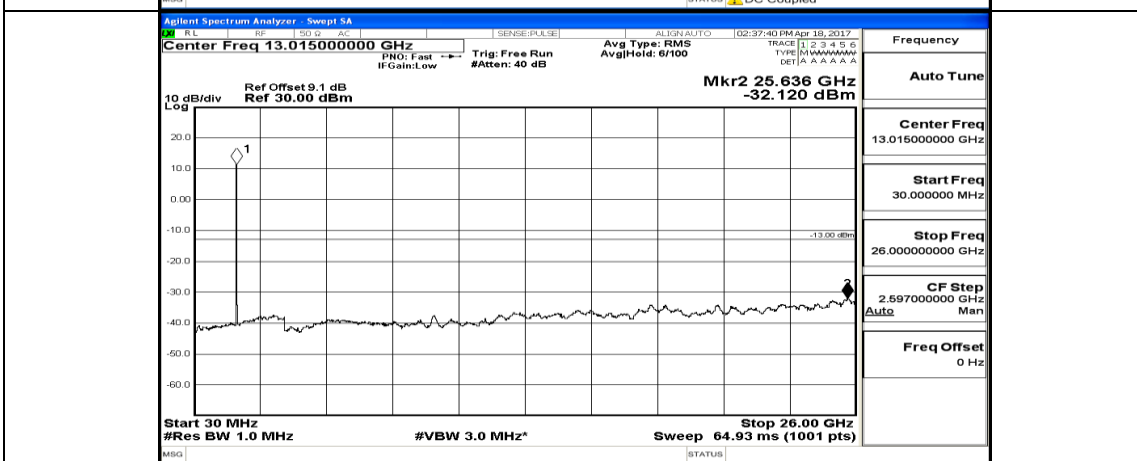

(Channel Bandwidth: 5 MHz) MCH_16QAM_1RB#0

(Channel Bandwidth: 5 MHz) _HCH_16QAM_1RB#0

Channel Bandwidth: 10 MHz

Channel Bandwidth: 10 MHz_MCH_QPSK_1RB#0

Channel Bandwidth: 10 MHz_HCH_QPSK_1RB#0

Channel Bandwidth: 10 MHz_LCH_16QAM_1RB#0

Channel Bandwidth: 10 MHz_MCH_16QAM_1RB#0

Frequency
Auto Tune
Center Freq 79.500 kHz
Start Freq 9.000 kHz
Stop Freq 150.000 kHz
CF Step 14.100 kHz Auto Man
Freq Offset 0 Hz

Frequency
Auto Tune
Center Freq 15.075000 MHz
Start Freq 150.000 kHz
Stop Freq 30.000000 MHz
CF Step 2.985000 MHz Auto Man
Freq Offset 0 Hz