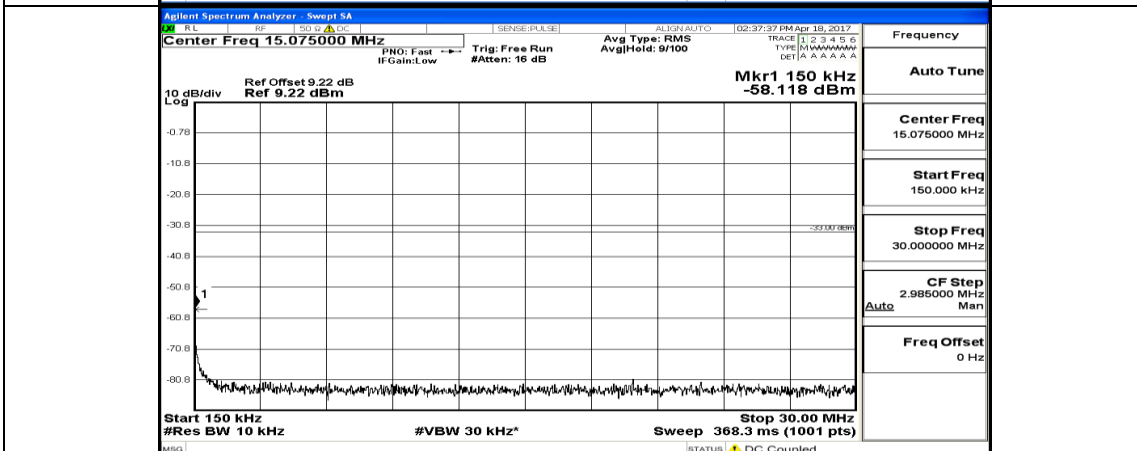

(Channel Bandwidth: 5 MHz) MCH_16QAM_1RB#0

(Channel Bandwidth: 5 MHz) _HCH_16QAM_1RB#0

Channel Bandwidth: 10 MHz

Channel Bandwidth: 10 MHz_MCH_QPSK_1RB#0

Channel Bandwidth: 10 MHz_HCH_QPSK_1RB#0

Channel Bandwidth: 10 MHz_LCH_16QAM_1RB#0

Channel Bandwidth: 10 MHz_MCH_16QAM_1RB#0

Frequency
Auto Tune
Center Freq 79.500 kHz
Start Freq 9.000 kHz
Stop Freq 150.000 kHz
CF Step 14.100 kHz Auto Man
Freq Offset 0 Hz

Frequency
Auto Tune
Center Freq 15.075000 MHz
Start Freq 150.000 kHz
Stop Freq 30.000000 MHz
CF Step 2.985000 MHz Auto Man
Freq Offset 0 Hz