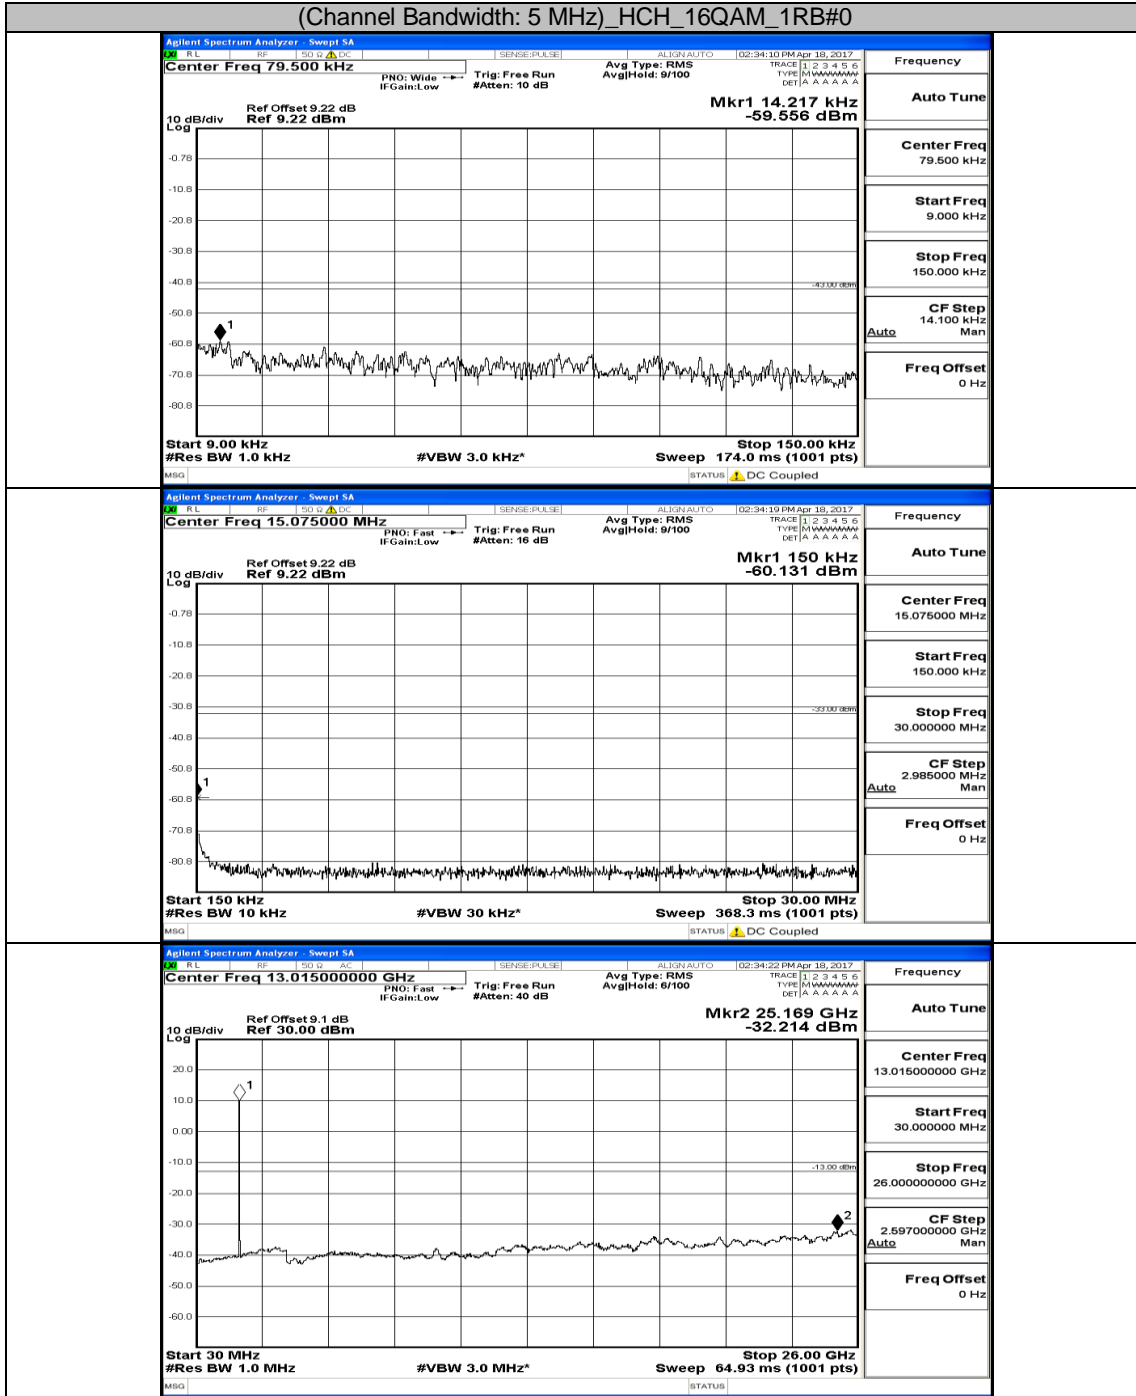

Appendix E: Conducted Spurious Emission LTE Band 4 Test Graphs

Channel Bandwidth: 1.4 MHz

(Channel Bandwidth: 1.4 MHz)_MCH_QPSK_IRB#0

(Channel Bandwidth: 1.4 MHz)_HCH_QPSK_1RB#0

(Channel Bandwidth: 1.4 MHz)_LCH_16QAM_IRB#0

(Channel Bandwidth: 3 MHz) MCH_16QAM_1RB#0

(Channel Bandwidth: 3 MHz) HCH_16QAM_1RB#0

Channel Bandwidth: 5 MHz

(Channel Bandwidth: 5 MHz)_MCH_QPSK_1RB#0

(Channel Bandwidth: 5 MHz)_HCH_QPSK_1RB#0

(Channel Bandwidth: 5 MHz) LCH_16QAM_1RB#0

(Channel Bandwidth: 5 MHz) MCH_16QAM_1RB#0

(Channel Bandwidth: 5 MHz) _HCH_16QAM_1RB#0

Channel Bandwidth: 10 MHz

Channel Bandwidth: 10 MHz_MCH_QPSK_1RB#0

Channel Bandwidth: 10 MHz_HCH_QPSK_1RB#0

Channel Bandwidth: 10 MHz_LCH_16QAM_1RB#0