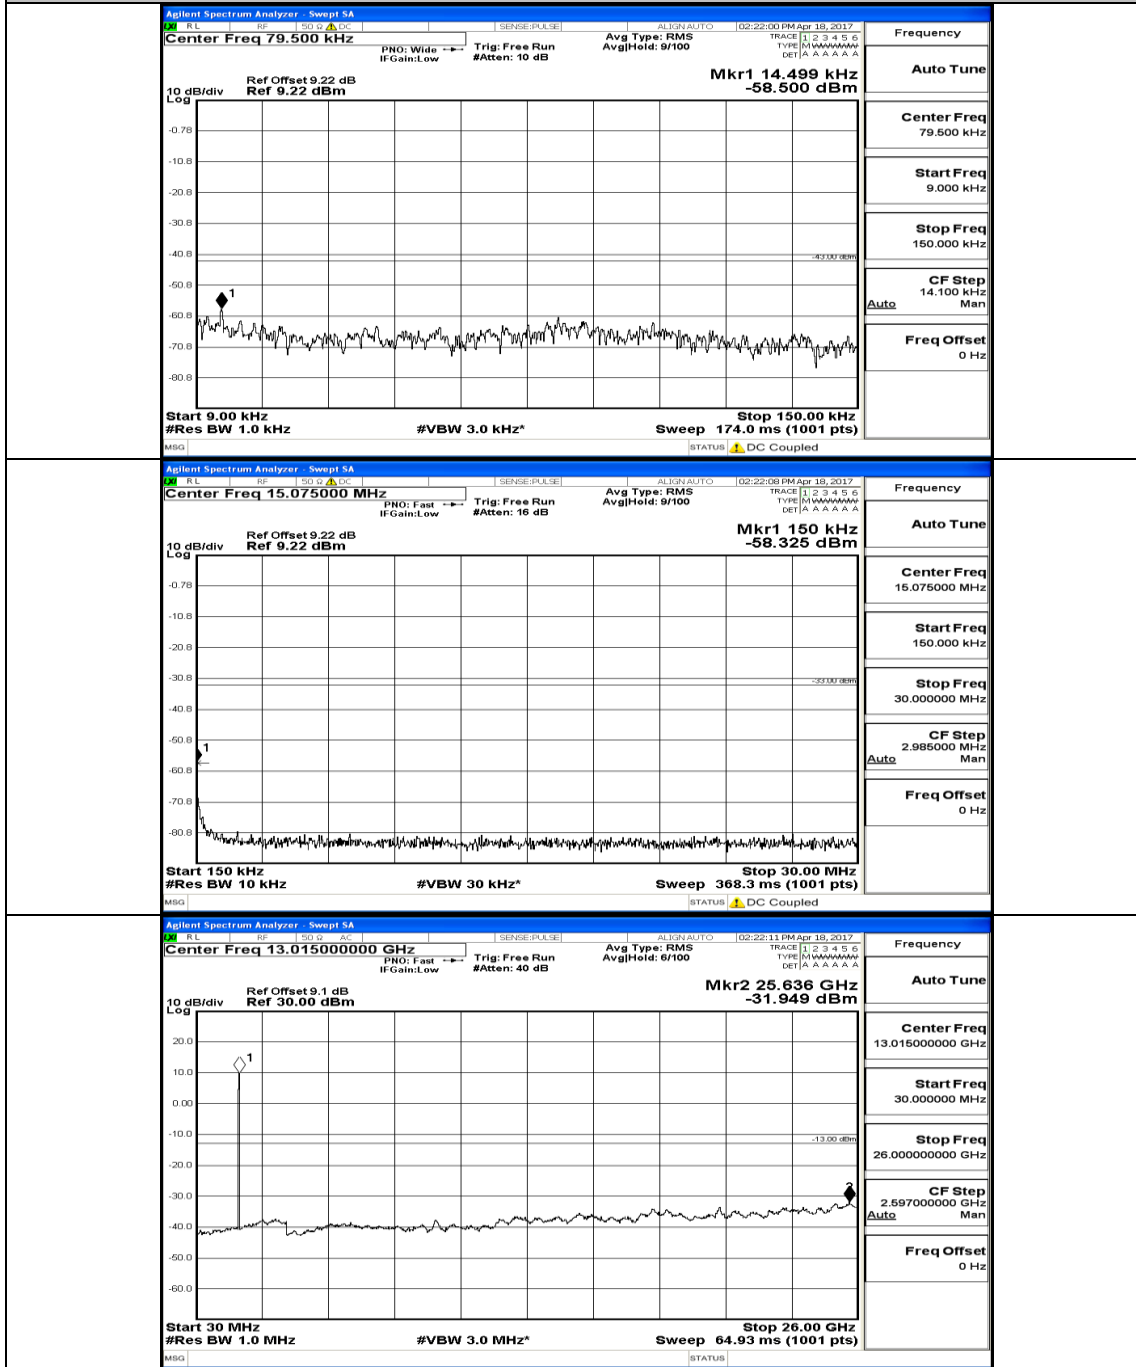

Appendix E: Conducted Spurious Emission LTE Band 4 Test Graphs

Channel Bandwidth: 1.4 MHz

(Channel Bandwidth: 1.4 MHz)_MCH_QPSK_IRB#0

(Channel Bandwidth: 1.4 MHz)_HCH_QPSK_1RB#0

(Channel Bandwidth: 1.4 MHz)_LCH_16QAM_IRB#0

(Channel Bandwidth: 1.4 MHz)_MCH_16QAM_1RB#0

(Channel Bandwidth: 1.4 MHz)_HCH_16QAM_1RB#0

Channel Bandwidth: 3 MHz

(Channel Bandwidth: 3 MHz)_MCH_QPSK_1RB#0

(Channel Bandwidth: 3 MHz) _HCH_QPSK_1RB#0

(Channel Bandwidth: 3 MHz) LCH_16QAM_1RB#0