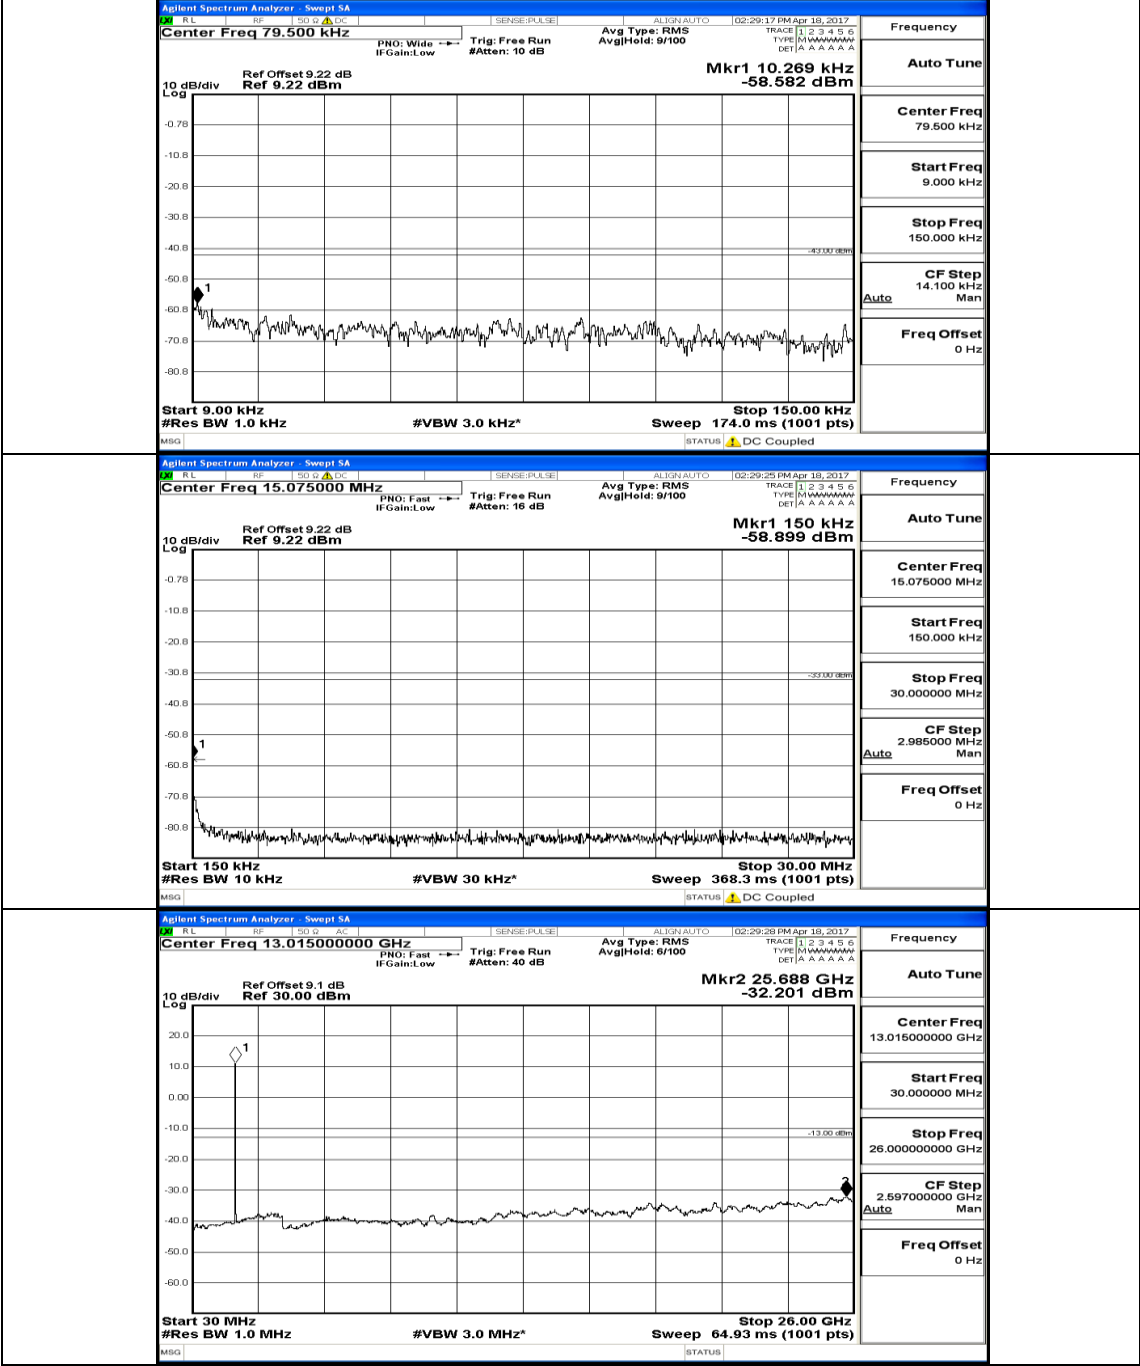

Appendix E: Conducted Spurious Emission LTE Band 4 Test Graphs

Channel Bandwidth: 1.4 MHz

(Channel Bandwidth: 1.4 MHz)_MCH_QPSK_IRB#0

(Channel Bandwidth: 1.4 MHz)_HCH_QPSK_1RB#0

(Channel Bandwidth: 1.4 MHz)_LCH_16QAM_IRB#0

(Channel Bandwidth: 1.4 MHz)_MCH_16QAM_1RB#0

(Channel Bandwidth: 1.4 MHz)_HCH_16QAM_1RB#0

Channel Bandwidth: 3 MHz

(Channel Bandwidth: 3 MHz)_MCH_QPSK_1RB#0

(Channel Bandwidth: 3 MHz) _HCH_QPSK_1RB#0

(Channel Bandwidth: 3 MHz) LCH_16QAM_1RB#0

(Channel Bandwidth: 3 MHz) MCH_16QAM_1RB#0

(Channel Bandwidth: 3 MHz) HCH_16QAM_1RB#0

Channel Bandwidth: 5 MHz

(Channel Bandwidth: 5 MHz)_MCH_QPSK_1RB#0

(Channel Bandwidth: 5 MHz)_HCH_QPSK_1RB#0

(Channel Bandwidth: 5 MHz) LCH_16QAM_1RB#0