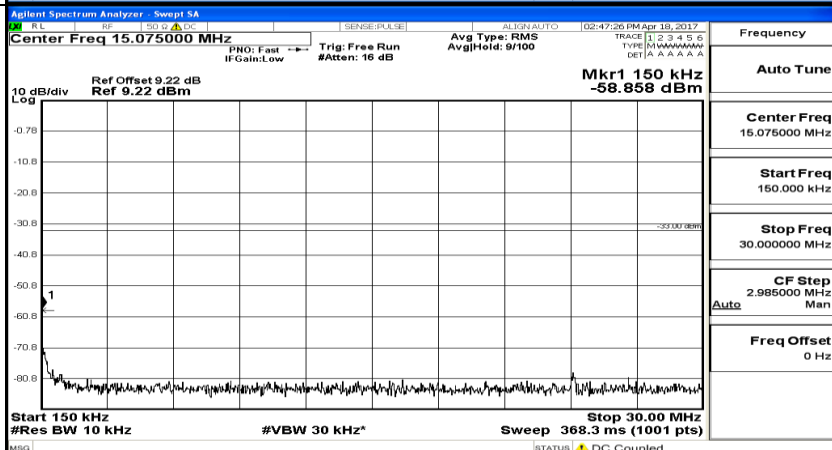

(Channel Bandwidth:20 MHz)_MCH_16QAM_1RB#0

Frequency
Auto Tune
Center Freq 79.500 kHz
Start Freq 9.000 kHz
Stop Freq 150.000 kHz
CF Step 14.100 kHz Man
Freq Offset 0 Hz

Frequency
Auto Tune
Center Freq 15.075000 MHz
Start Freq 150.000 kHz
Stop Freq 30.000000 MHz
CF Step 2.985000 MHz Man
Freq Offset 0 Hz