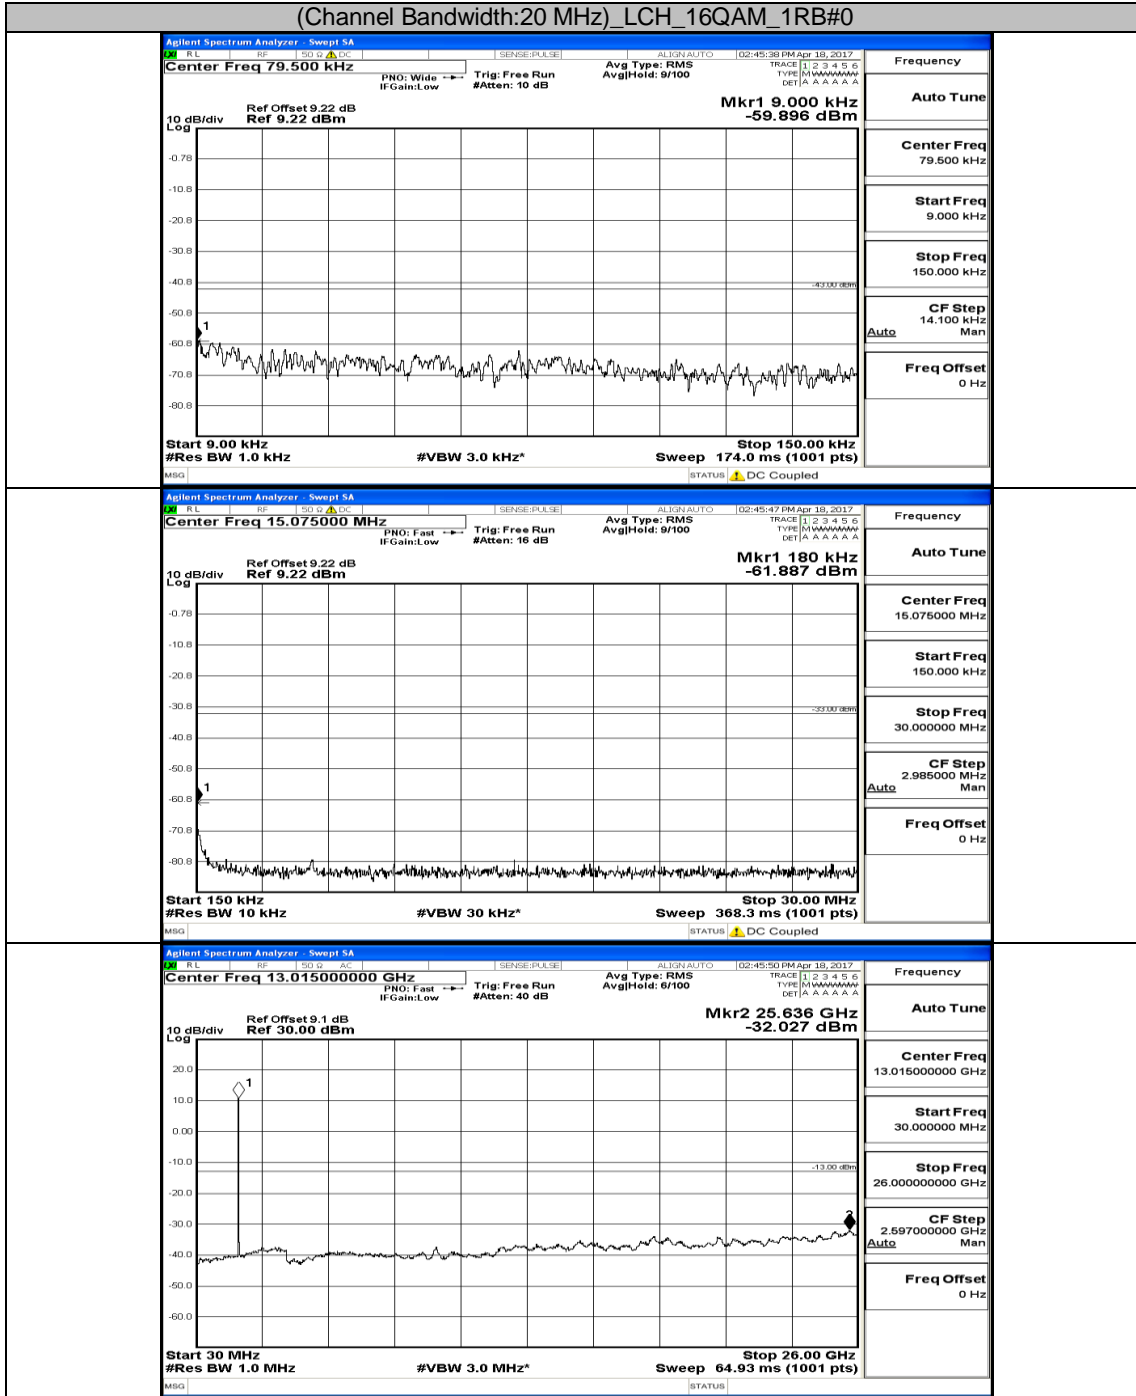

(Channel Bandwidth:15 MHz)_HCH_16QAM_1RB#0

Channel Bandwidth: 20 MHz

(Channel Bandwidth:20 MHz)_LCH_QPSK_1RB#0

(Channel Bandwidth:20 MHz)_MCH_QPSK_1RB#0

(Channel Bandwidth:20 MHz)_HCH_QPSK_1RB#0

(Channel Bandwidth:20 MHz) LCH_16QAM_1RB#0