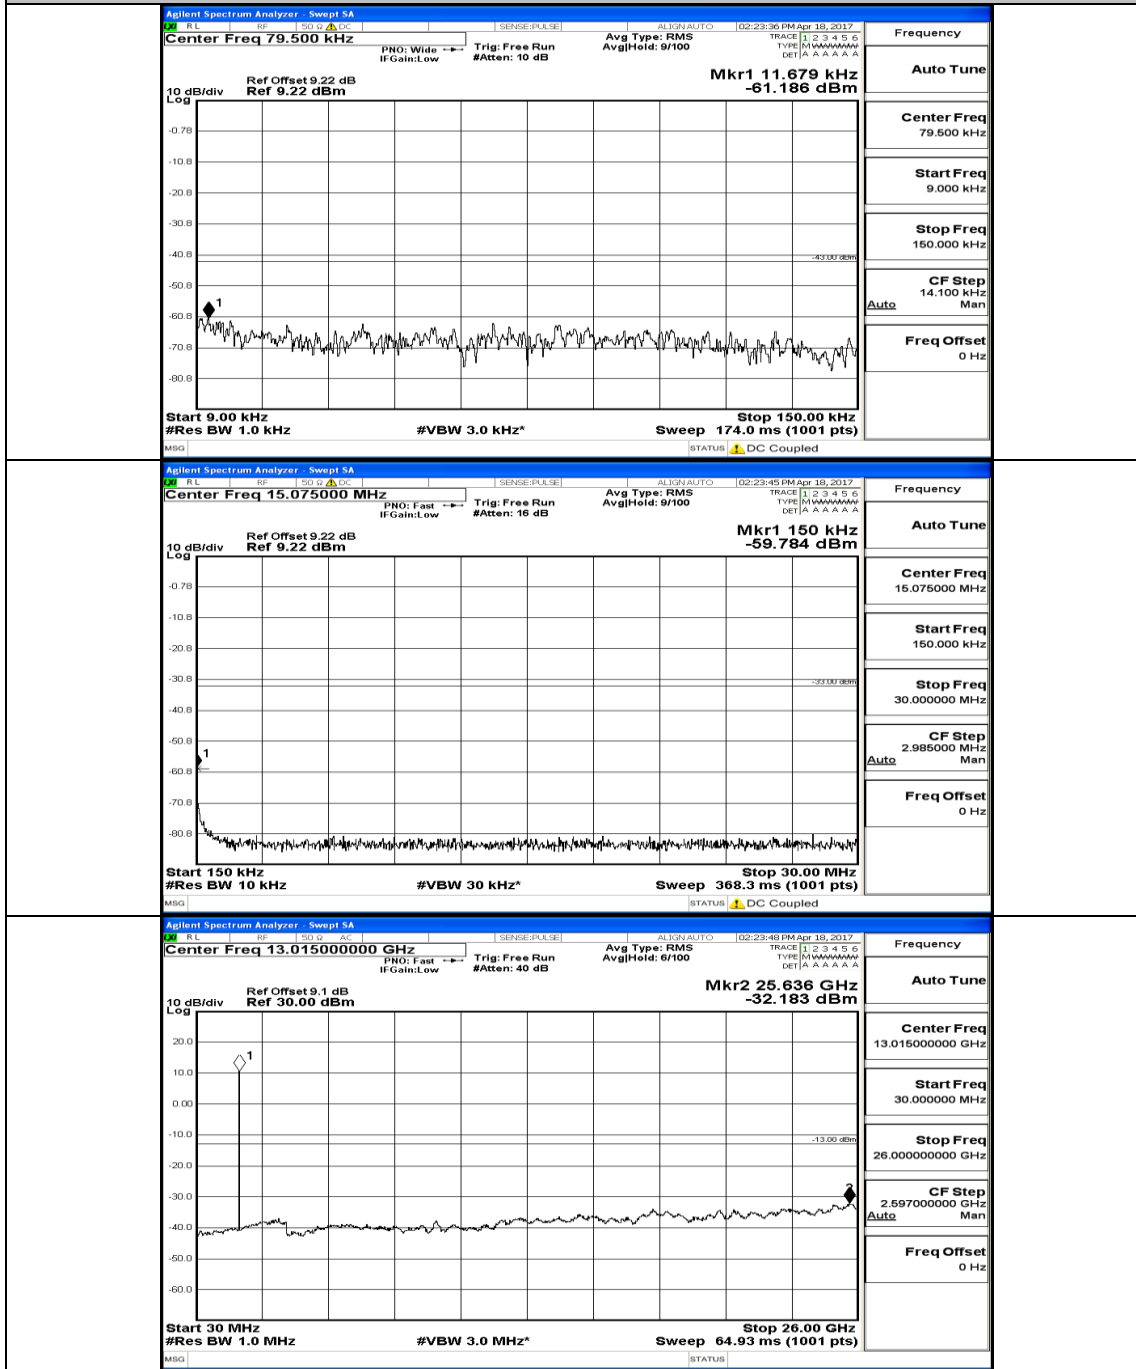

Appendix E: Conducted Spurious Emission LTE Band 4 Test Graphs

Channel Bandwidth: 1.4 MHz

(Channel Bandwidth: 1.4 MHz)_MCH_QPSK_IRB#0

(Channel Bandwidth: 1.4 MHz)_HCH_QPSK_1RB#0

(Channel Bandwidth: 1.4 MHz)_LCH_16QAM_IRB#0

(Channel Bandwidth: 1.4 MHz)_MCH_16QAM_1RB#0

(Channel Bandwidth: 1.4 MHz)_HCH_16QAM_1RB#0

Channel Bandwidth: 3 MHz

(Channel Bandwidth: 3 MHz)_MCH_QPSK_1RB#0

(Channel Bandwidth: 3 MHz) _HCH_QPSK_1RB#0

(Channel Bandwidth: 3 MHz) LCH_16QAM_1RB#0

(Channel Bandwidth: 3 MHz) MCH_16QAM_1RB#0

(Channel Bandwidth: 3 MHz) HCH_16QAM_1RB#0

Channel Bandwidth: 5 MHz

(Channel Bandwidth: 5 MHz)_MCH_QPSK_1RB#0

(Channel Bandwidth: 5 MHz)_HCH_QPSK_1RB#0

(Channel Bandwidth: 5 MHz) LCH_16QAM_1RB#0