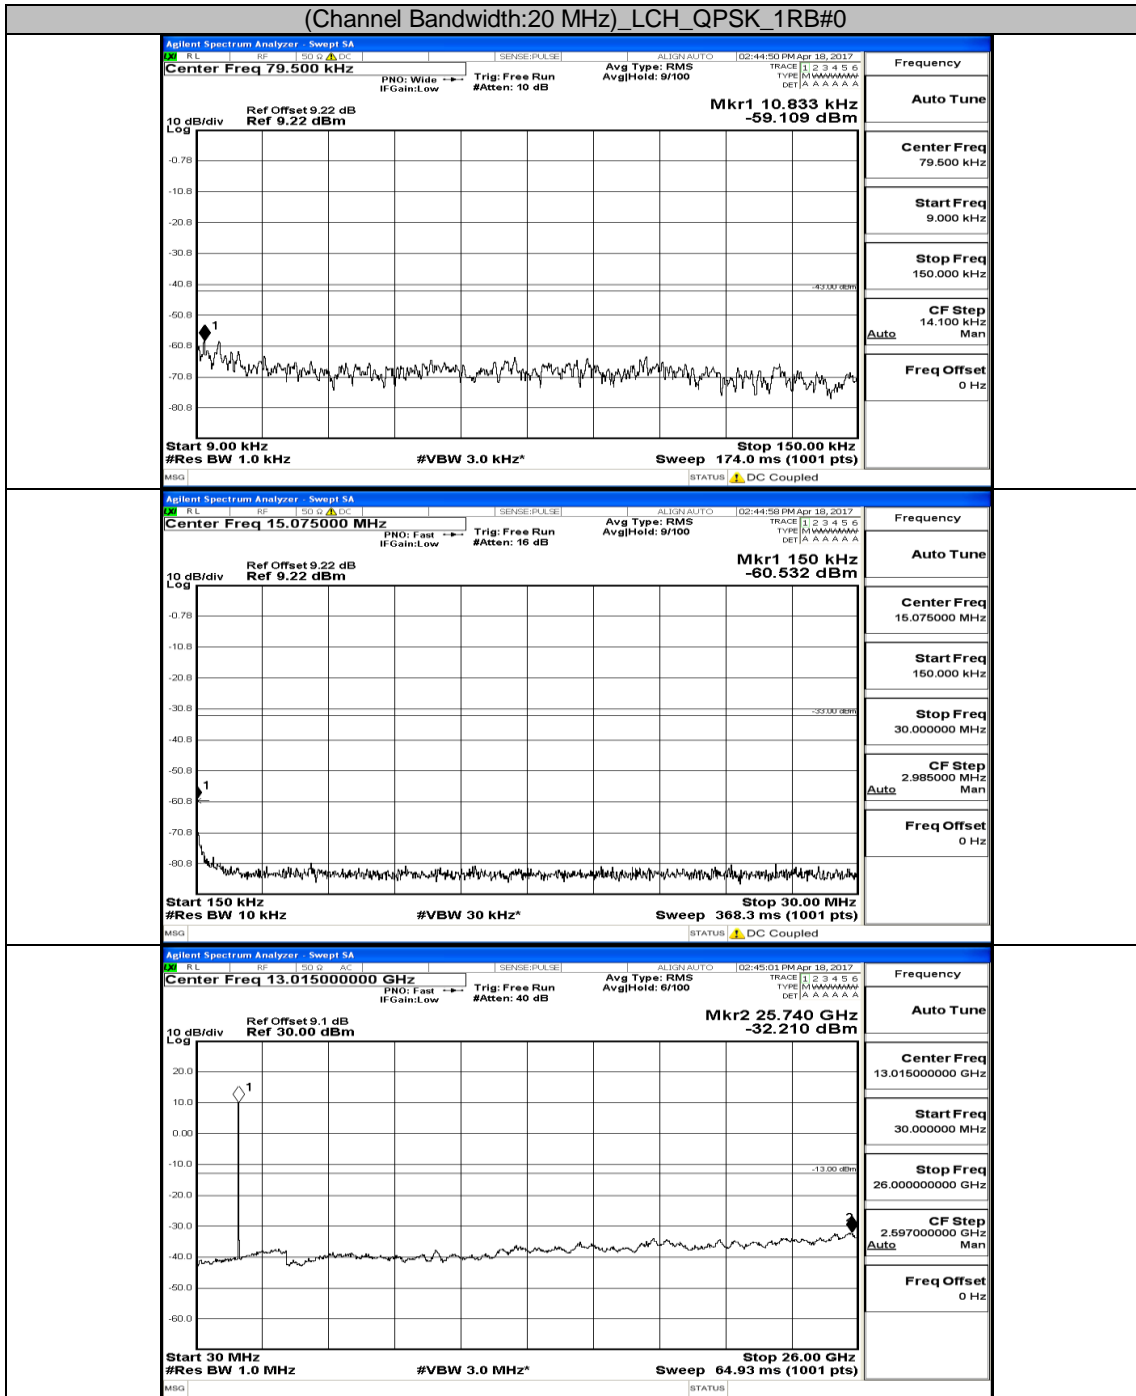

Channel Bandwidth: 20 MHz

(Channel Bandwidth:20 MHz)_LCH_QPSK_1RB#0