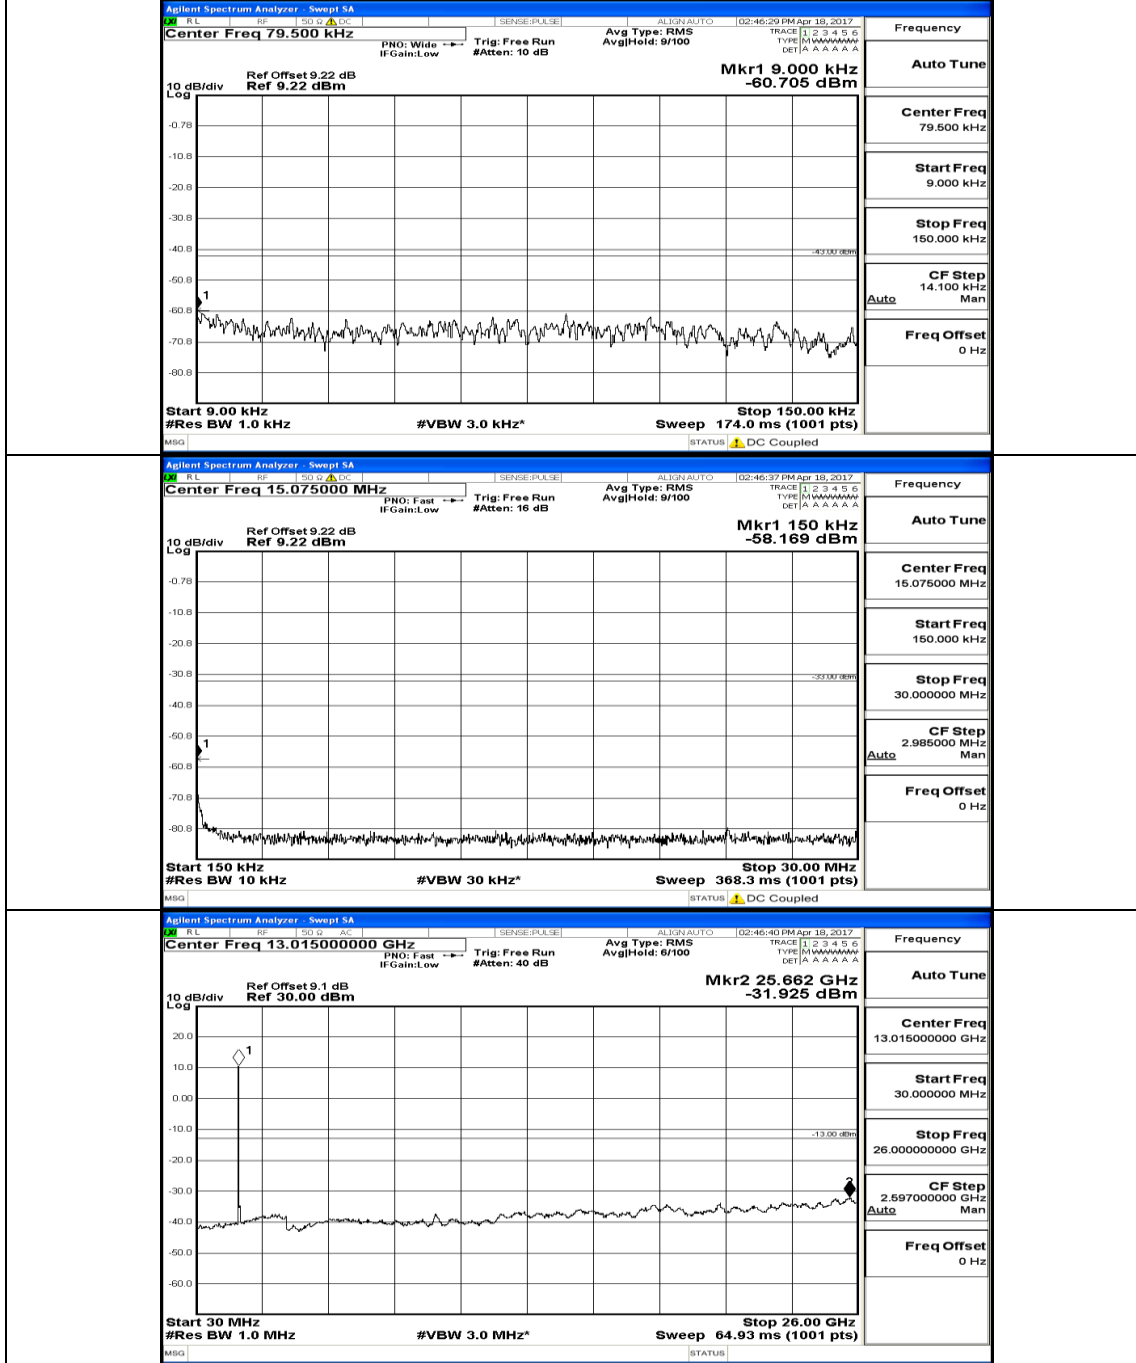

(Channel Bandwidth:15 MHz)_HCH_16QAM_1RB#0

Channel Bandwidth: 20 MHz

(Channel Bandwidth:20 MHz)_LCH_QPSK_1RB#0

(Channel Bandwidth:20 MHz)_MCH_QPSK_1RB#0

(Channel Bandwidth:20 MHz)_HCH_QPSK_1RB#0

(Channel Bandwidth:20 MHz) LCH_16QAM_1RB#0