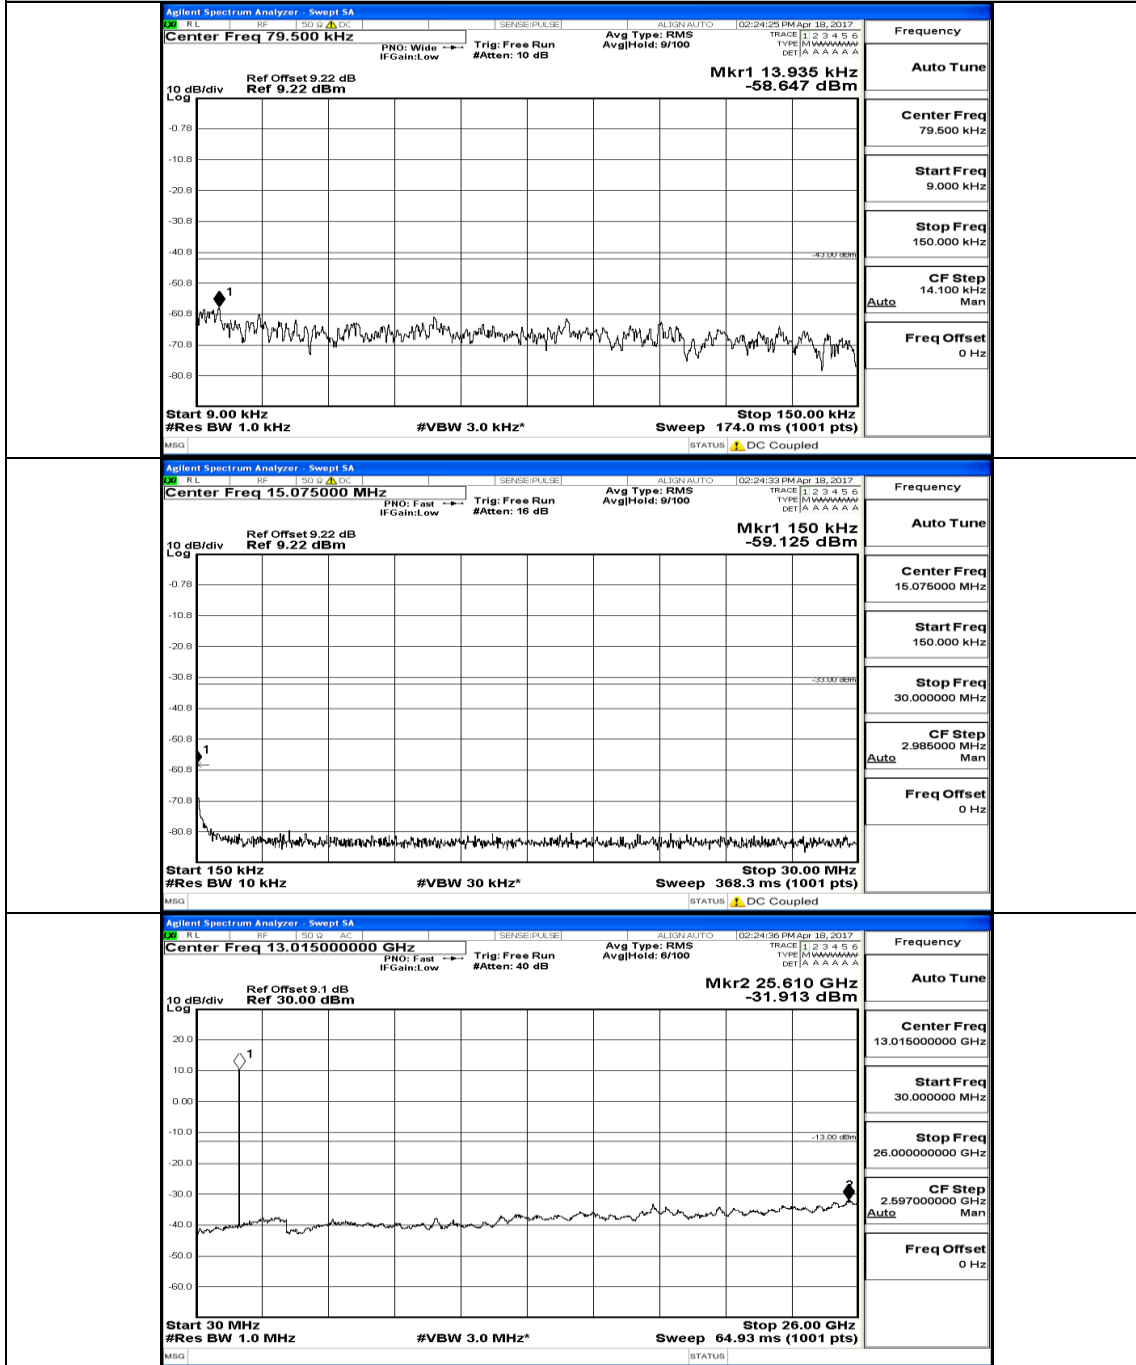

Appendix E: Conducted Spurious Emission LTE Band 4 Test Graphs

Channel Bandwidth: 1.4 MHz

(Channel Bandwidth: 1.4 MHz)_MCH_QPSK_IRB#0

(Channel Bandwidth: 1.4 MHz)_HCH_QPSK_1RB#0

(Channel Bandwidth: 1.4 MHz)_LCH_16QAM_IRB#0

(Channel Bandwidth: 1.4 MHz)_MCH_16QAM_1RB#0

(Channel Bandwidth: 1.4 MHz)_HCH_16QAM_1RB#0

Channel Bandwidth: 3 MHz

(Channel Bandwidth: 3 MHz)_MCH_QPSK_1RB#0

(Channel Bandwidth: 3 MHz) _HCH_QPSK_1RB#0

(Channel Bandwidth: 3 MHz) LCH_16QAM_1RB#0