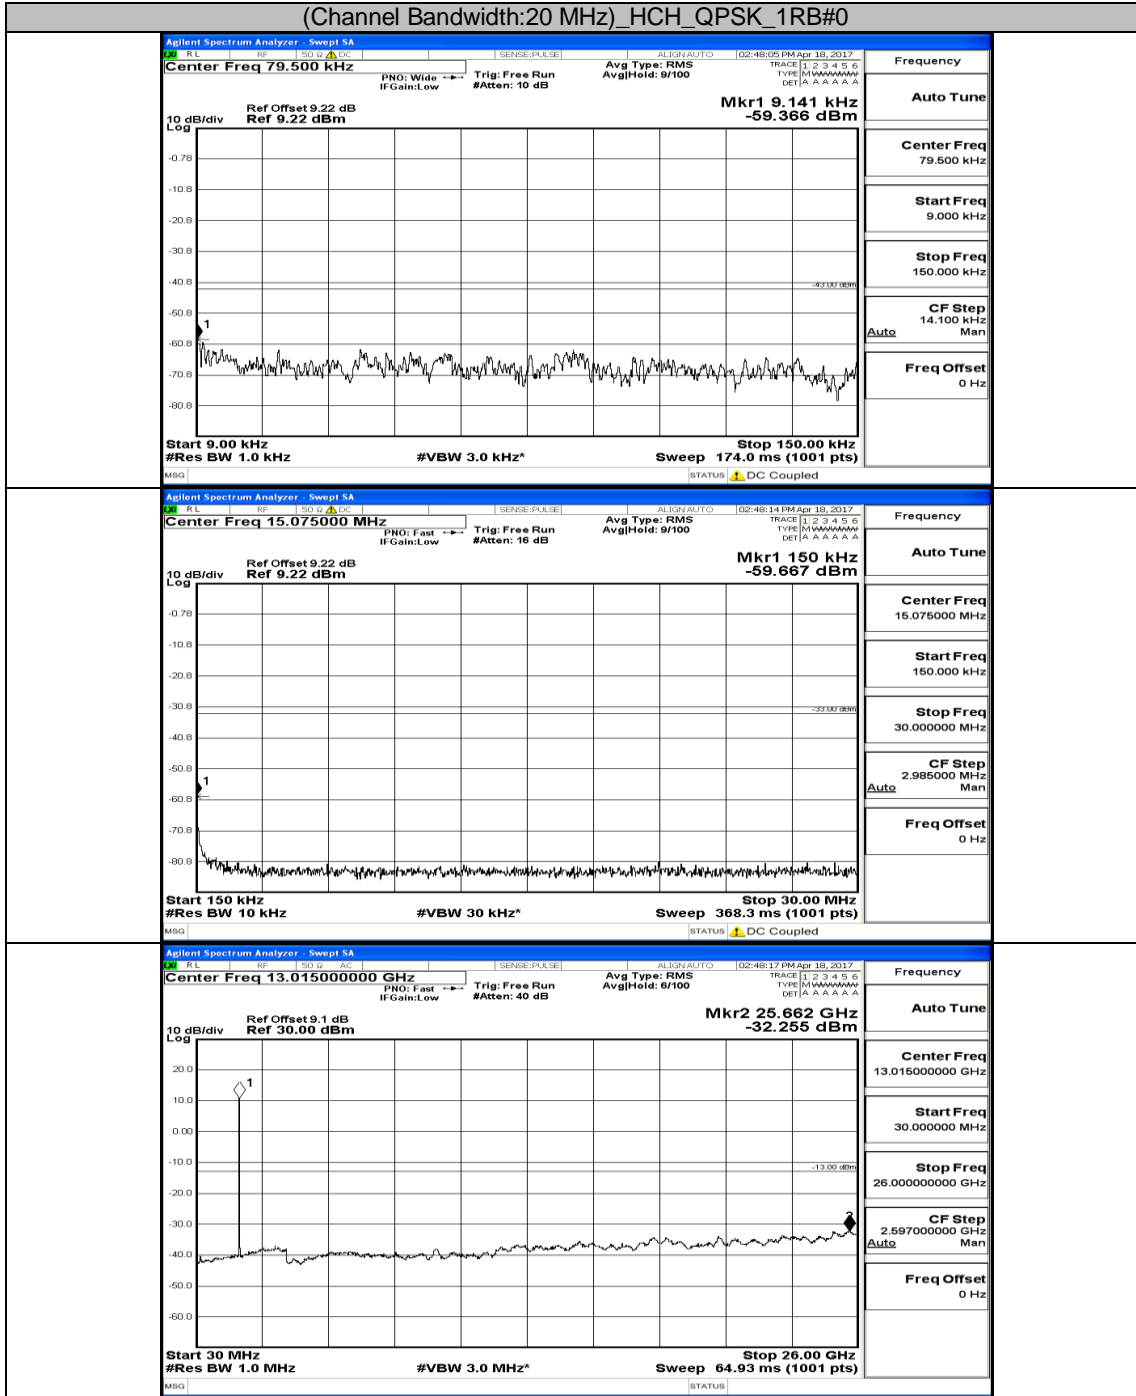

(Channel Bandwidth:15 MHz)_HCH_16QAM_1RB#0

Channel Bandwidth: 20 MHz

(Channel Bandwidth:20 MHz)_LCH_QPSK_1RB#0

(Channel Bandwidth:20 MHz)_MCH_QPSK_1RB#0

(Channel Bandwidth:20 MHz)_HCH_QPSK_1RB#0

(Channel Bandwidth:20 MHz) LCH_16QAM_1RB#0