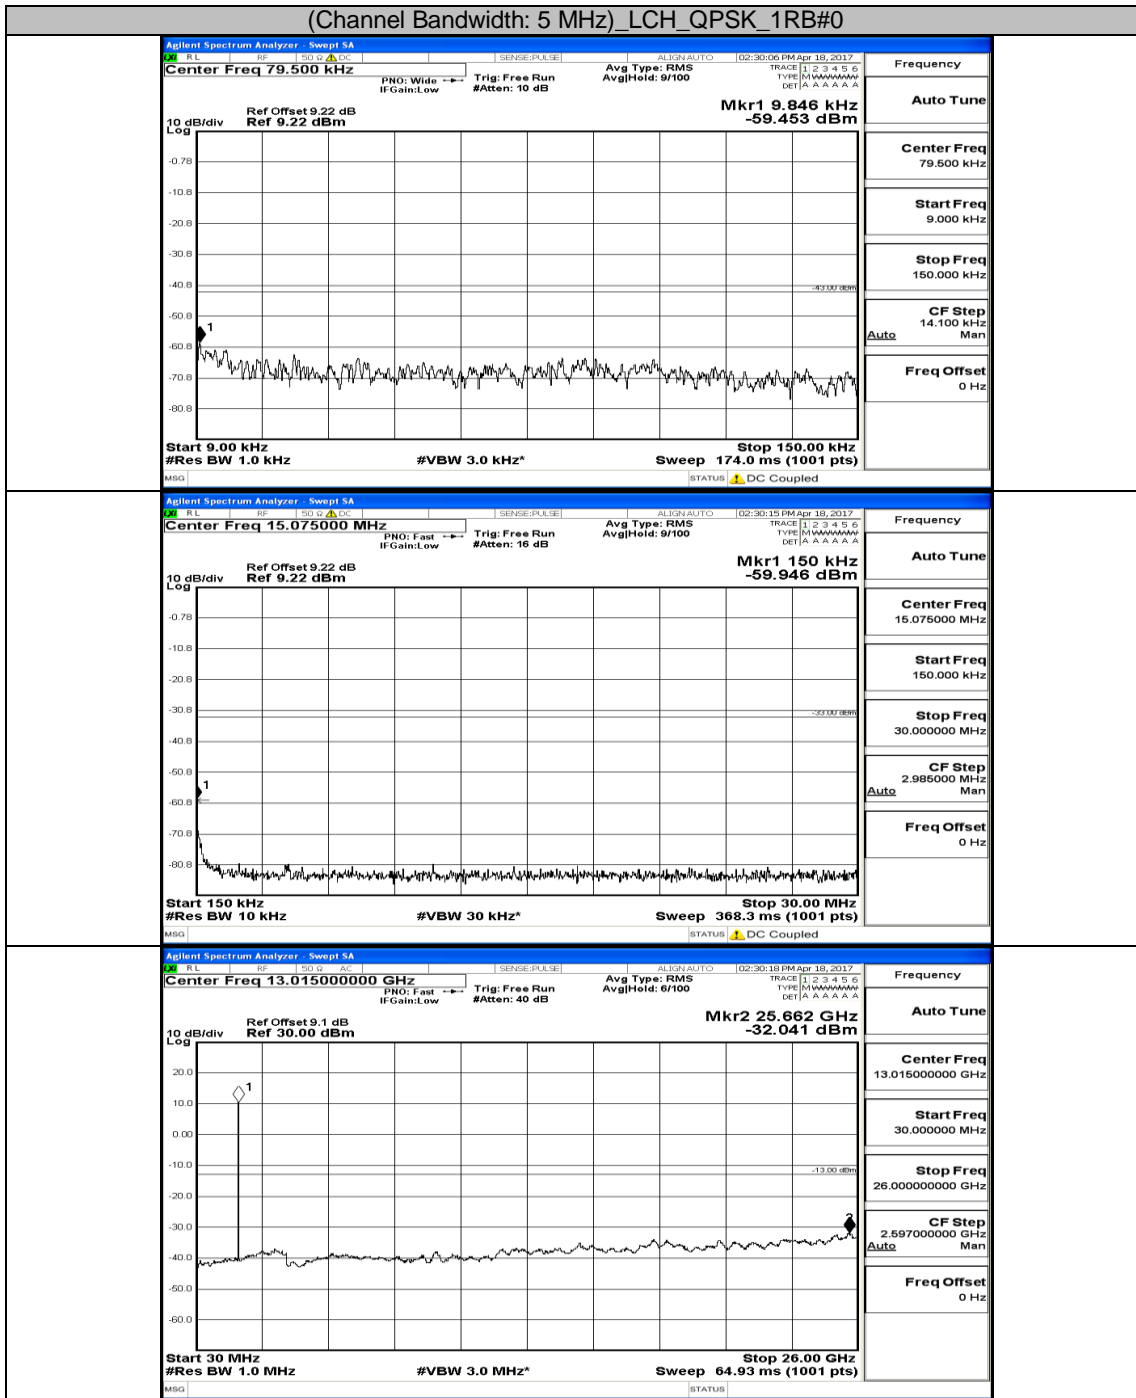

Appendix E: Conducted Spurious Emission LTE Band 4 Test Graphs

Channel Bandwidth: 1.4 MHz

(Channel Bandwidth: 1.4 MHz)_MCH_QPSK_IRB#0

(Channel Bandwidth: 1.4 MHz)_HCH_QPSK_1RB#0

(Channel Bandwidth: 1.4 MHz)_LCH_16QAM_IRB#0

(Channel Bandwidth: 1.4 MHz)_MCH_16QAM_1RB#0

(Channel Bandwidth: 1.4 MHz)_HCH_16QAM_1RB#0

Channel Bandwidth: 3 MHz

(Channel Bandwidth: 3 MHz)_MCH_QPSK_1RB#0

(Channel Bandwidth: 3 MHz) _HCH_QPSK_1RB#0

(Channel Bandwidth: 3 MHz) LCH_16QAM_1RB#0

(Channel Bandwidth: 3 MHz) MCH_16QAM_1RB#0

(Channel Bandwidth: 3 MHz) HCH_16QAM_1RB#0

Channel Bandwidth: 5 MHz

(Channel Bandwidth: 5 MHz)_MCH_QPSK_1RB#0

(Channel Bandwidth: 5 MHz)_HCH_QPSK_1RB#0

(Channel Bandwidth: 5 MHz) LCH_16QAM_1RB#0