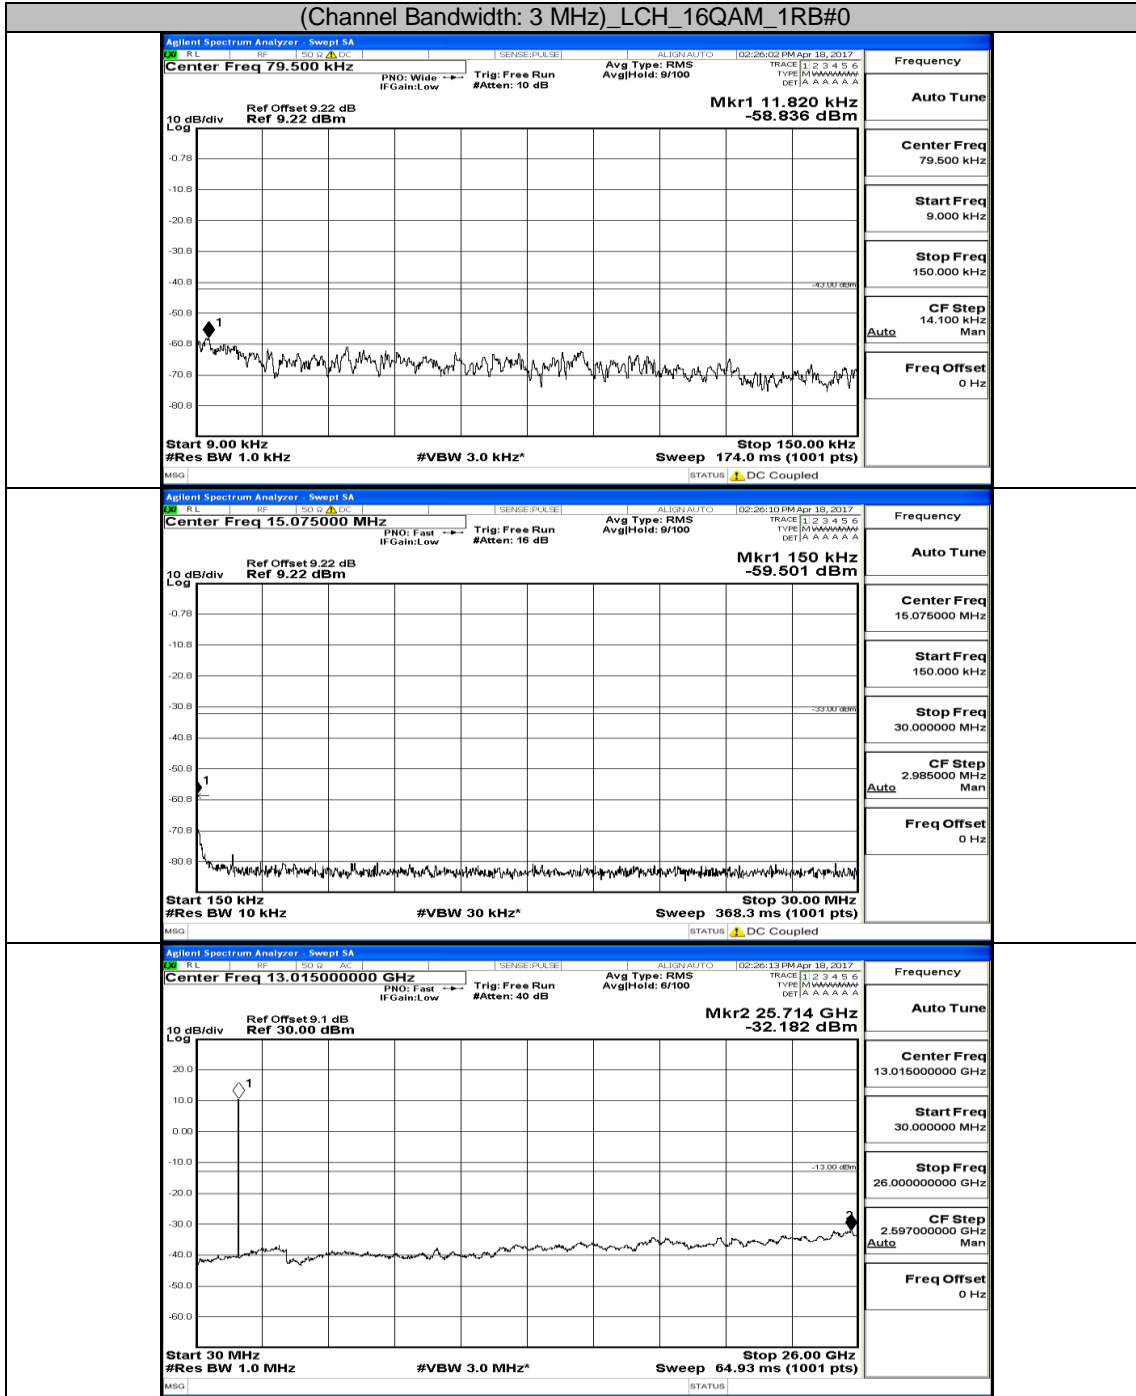

Appendix E: Conducted Spurious Emission LTE Band 4 Test Graphs

Channel Bandwidth: 1.4 MHz

(Channel Bandwidth: 1.4 MHz)_MCH_QPSK_IRB#0

(Channel Bandwidth: 1.4 MHz)_HCH_QPSK_1RB#0

(Channel Bandwidth: 1.4 MHz)_LCH_16QAM_IRB#0

(Channel Bandwidth: 1.4 MHz)_MCH_16QAM_1RB#0

(Channel Bandwidth: 1.4 MHz)_HCH_16QAM_1RB#0

Channel Bandwidth: 3 MHz

(Channel Bandwidth: 3 MHz)_MCH_QPSK_1RB#0

(Channel Bandwidth: 3 MHz) _HCH_QPSK_1RB#0

(Channel Bandwidth: 3 MHz) LCH_16QAM_1RB#0

(Channel Bandwidth: 3 MHz) MCH_16QAM_1RB#0

(Channel Bandwidth: 3 MHz) HCH_16QAM_1RB#0

Channel Bandwidth: 5 MHz

(Channel Bandwidth: 5 MHz)_MCH_QPSK_1RB#0

(Channel Bandwidth: 5 MHz)_HCH_QPSK_1RB#0

(Channel Bandwidth: 5 MHz) LCH_16QAM_1RB#0