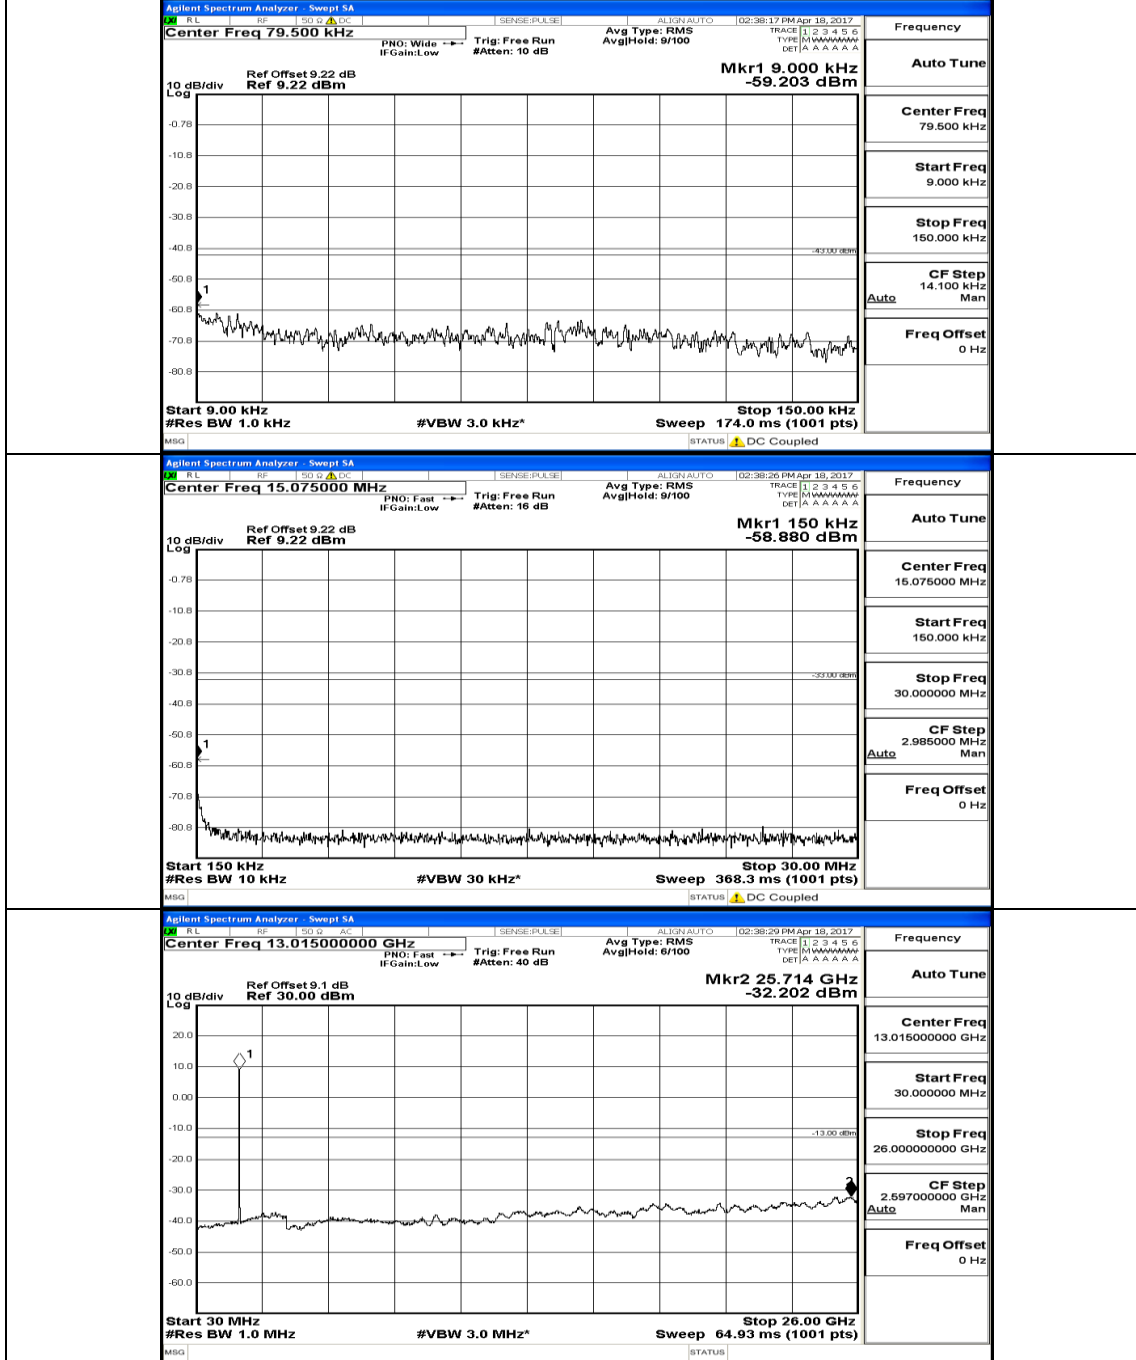

Appendix E: Conducted Spurious Emission LTE Band 4 Test Graphs

Channel Bandwidth: 1.4 MHz

(Channel Bandwidth: 1.4 MHz)_MCH_QPSK_IRB#0

(Channel Bandwidth: 1.4 MHz)_HCH_QPSK_1RB#0

(Channel Bandwidth: 1.4 MHz)_LCH_16QAM_IRB#0

(Channel Bandwidth: 5 MHz) MCH_16QAM_1RB#0

(Channel Bandwidth: 5 MHz) _HCH_16QAM_1RB#0

Channel Bandwidth: 10 MHz

Channel Bandwidth: 10 MHz_MCH_QPSK_1RB#0

Channel Bandwidth: 10 MHz_HCH_QPSK_1RB#0

Channel Bandwidth: 10 MHz_LCH_16QAM_1RB#0