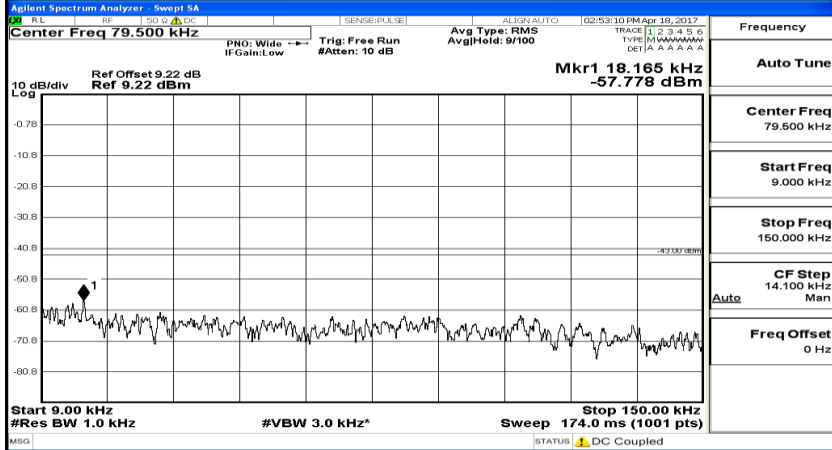

(Channel Bandwidth:20 MHz)_MCH_16QAM_1RB#0

Frequency
Auto Tune
Center Freq 79.500 kHz
Start Freq 9.000 kHz
Stop Freq 150.000 kHz
CF Step 14.100 kHz Man
Freq Offset 0 Hz

Frequency
Auto Tune
Center Freq 15.075000 MHz
Start Freq 150.000 kHz
Stop Freq 30.000000 MHz
CF Step 2.985000 MHz Man
Freq Offset 0 Hz

Frequency
Auto Tune
Center Freq 13.015000000 GHz
Start Freq 30.000000 MHz
Stop Freq 26.000000000 GHz
CF Step 2.597000000 GHz Man
Freq Offset 0 Hz

(Channel Bandwidth:20 MHz) HCH_16QAM_1RB#0

Frequency
Auto Tune
Center Freq 79.500 kHz
Start Freq 9.000 kHz
Stop Freq 150.000 kHz
CF Step 14.100 kHz Man
Freq Offset 0 Hz