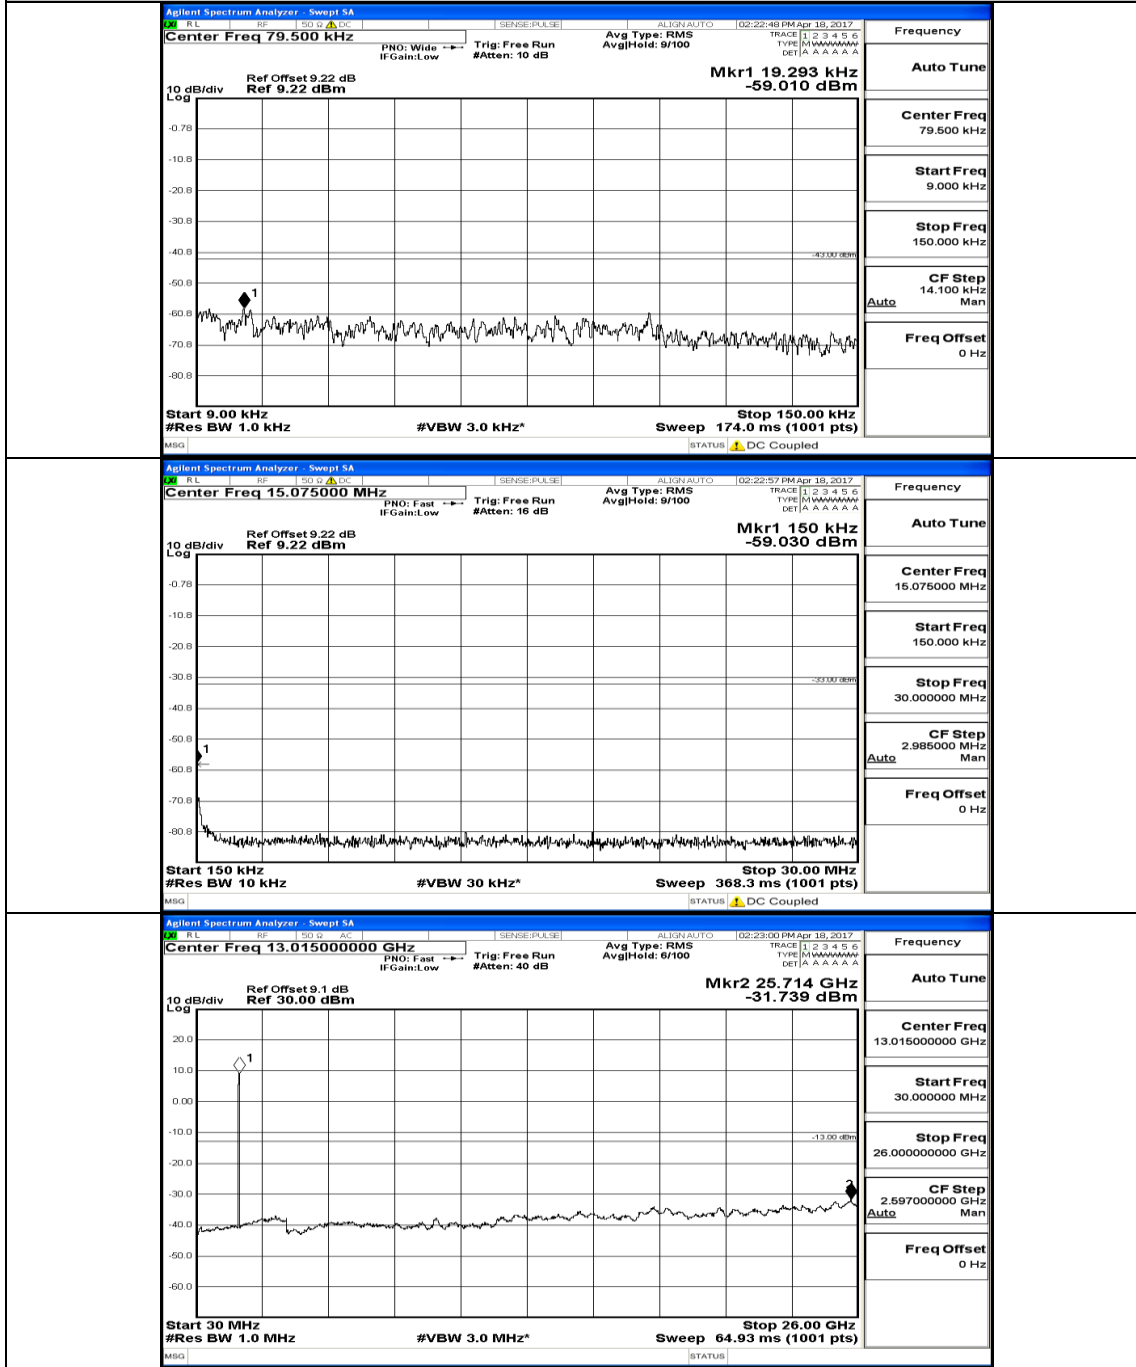

Appendix E: Conducted Spurious Emission LTE Band 4 Test Graphs

Channel Bandwidth: 1.4 MHz

(Channel Bandwidth: 1.4 MHz)_MCH_QPSK_IRB#0

(Channel Bandwidth: 1.4 MHz)_HCH_QPSK_1RB#0

(Channel Bandwidth: 1.4 MHz)_LCH_16QAM_IRB#0

(Channel Bandwidth: 1.4 MHz)_MCH_16QAM_1RB#0

(Channel Bandwidth: 1.4 MHz)_HCH_16QAM_1RB#0

Channel Bandwidth: 3 MHz

(Channel Bandwidth: 3 MHz)_MCH_QPSK_1RB#0

(Channel Bandwidth: 3 MHz) _HCH_QPSK_1RB#0

(Channel Bandwidth: 3 MHz) LCH_16QAM_1RB#0

(Channel Bandwidth: 3 MHz) MCH_16QAM_1RB#0

(Channel Bandwidth: 3 MHz) HCH_16QAM_1RB#0

Channel Bandwidth: 5 MHz

(Channel Bandwidth: 5 MHz)_MCH_QPSK_1RB#0

(Channel Bandwidth: 5 MHz)_HCH_QPSK_1RB#0

(Channel Bandwidth: 5 MHz) LCH_16QAM_1RB#0