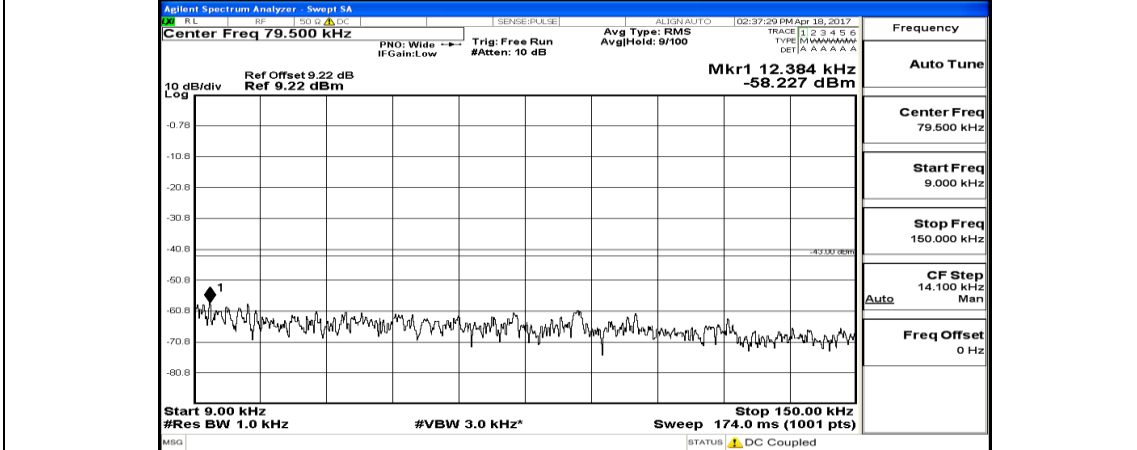

(Channel Bandwidth: 5 MHz) MCH_16QAM_1RB#0

(Channel Bandwidth: 5 MHz) _HCH_16QAM_1RB#0

Channel Bandwidth: 10 MHz

Channel Bandwidth: 10 MHz_MCH_QPSK_1RB#0

Channel Bandwidth: 10 MHz_HCH_QPSK_1RB#0

Channel Bandwidth: 10 MHz_LCH_16QAM_1RB#0

Channel Bandwidth: 10 MHz_MCH_16QAM_1RB#0

Frequency
Auto Tune
Center Freq 79.500 kHz
Start Freq 9.000 kHz
Stop Freq 150.000 kHz
CF Step 14.100 kHz Auto Man
Freq Offset 0 Hz

Frequency
Auto Tune
Center Freq 15.075000 MHz
Start Freq 150.000 kHz
Stop Freq 30.000000 MHz
CF Step 2.985000 MHz Auto Man
Freq Offset 0 Hz