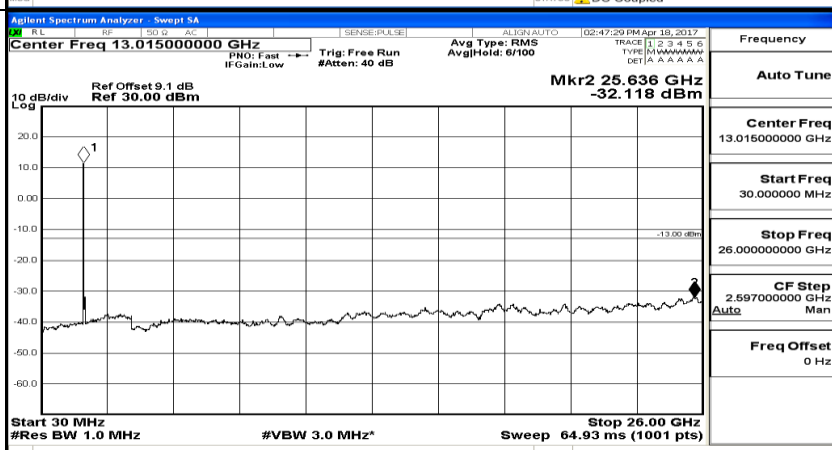

(Channel Bandwidth:20 MHz)_MCH_16QAM_1RB#0

Frequency
Auto Tune
Center Freq 79.500 kHz
Start Freq 9.000 kHz
Stop Freq 150.000 kHz
CF Step 14.100 kHz Man
Freq Offset 0 Hz

Frequency
Auto Tune
Center Freq 15.075000 MHz
Start Freq 150.000 kHz
Stop Freq 30.000000 MHz
CF Step 2.985000 MHz Man
Freq Offset 0 Hz