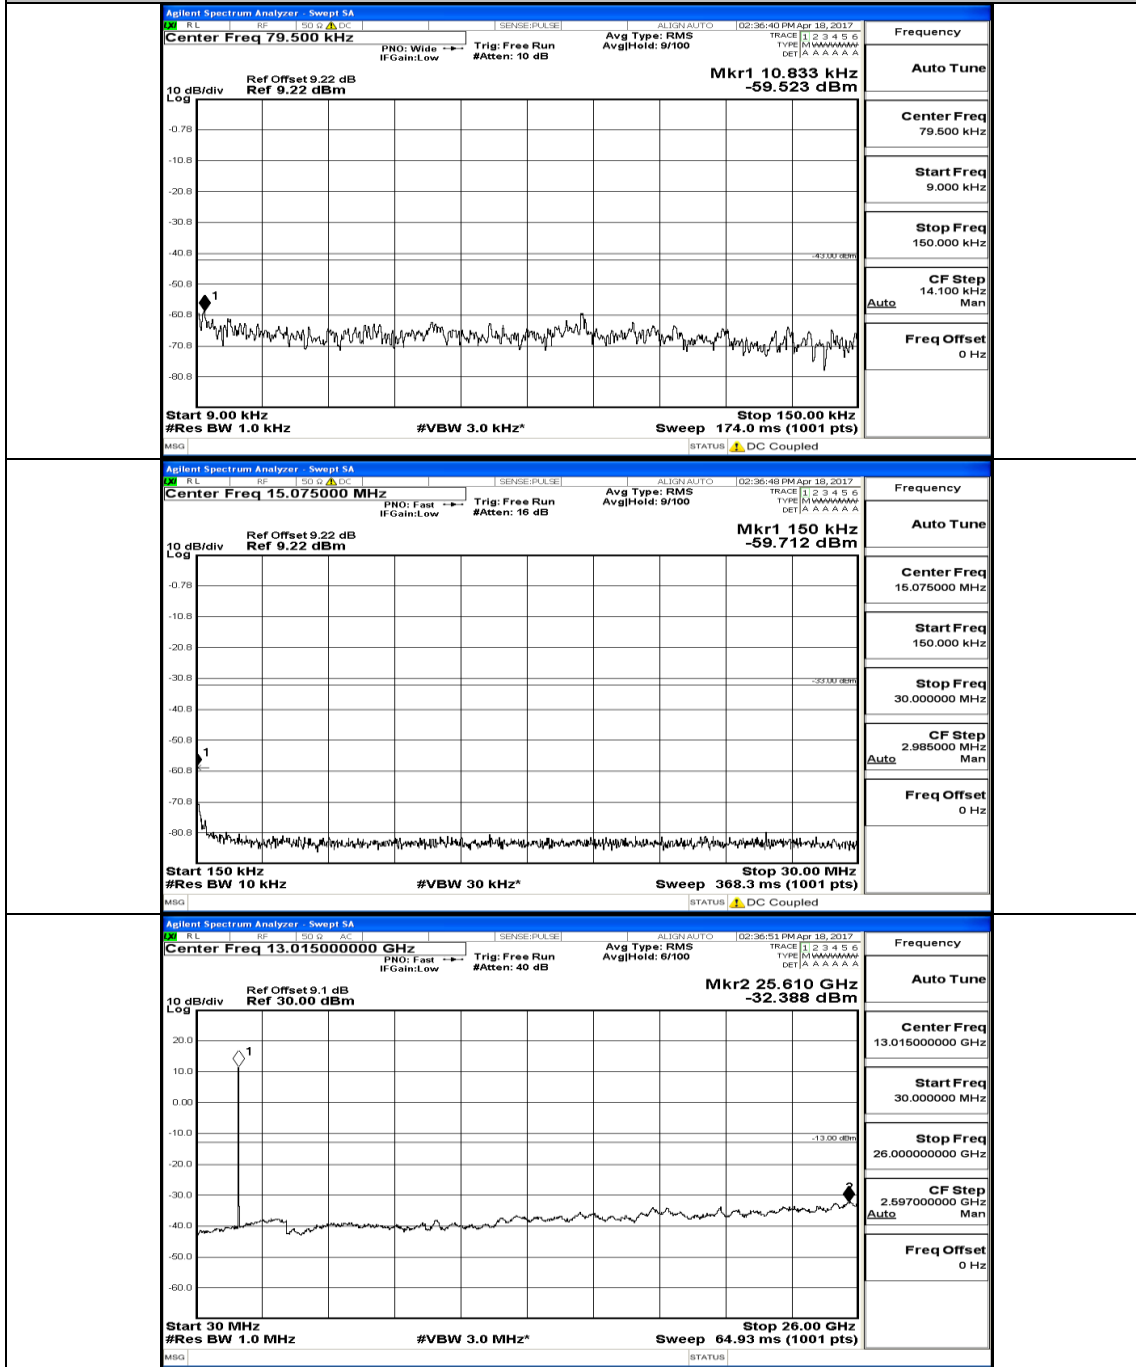

(Channel Bandwidth: 5 MHz) MCH_16QAM_1RB#0

(Channel Bandwidth: 5 MHz) _HCH_16QAM_1RB#0

Channel Bandwidth: 10 MHz

Channel Bandwidth: 10 MHz_MCH_QPSK_1RB#0

Channel Bandwidth: 10 MHz_HCH_QPSK_1RB#0

Channel Bandwidth: 10 MHz_LCH_16QAM_1RB#0