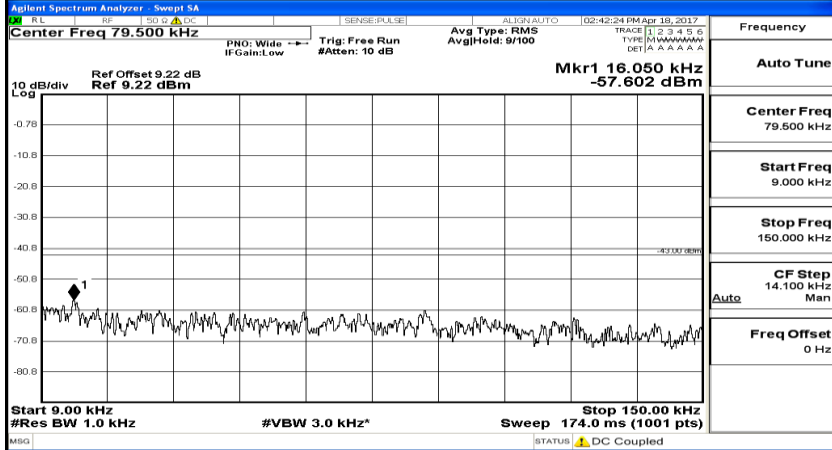

(Channel Bandwidth:15 MHz)_LCH_QPSK_1RB#0

(Channel Bandwidth:15 MHz) MCH_QPSK_1RB#0

(Channel Bandwidth:15 MHz)_HCH_QPSK_1RB#0

(Channel Bandwidth:15 MHz) LCH_16QAM_1RB#0

(Channel Bandwidth:15 MHz)_MCH_16QAM_1RB#0