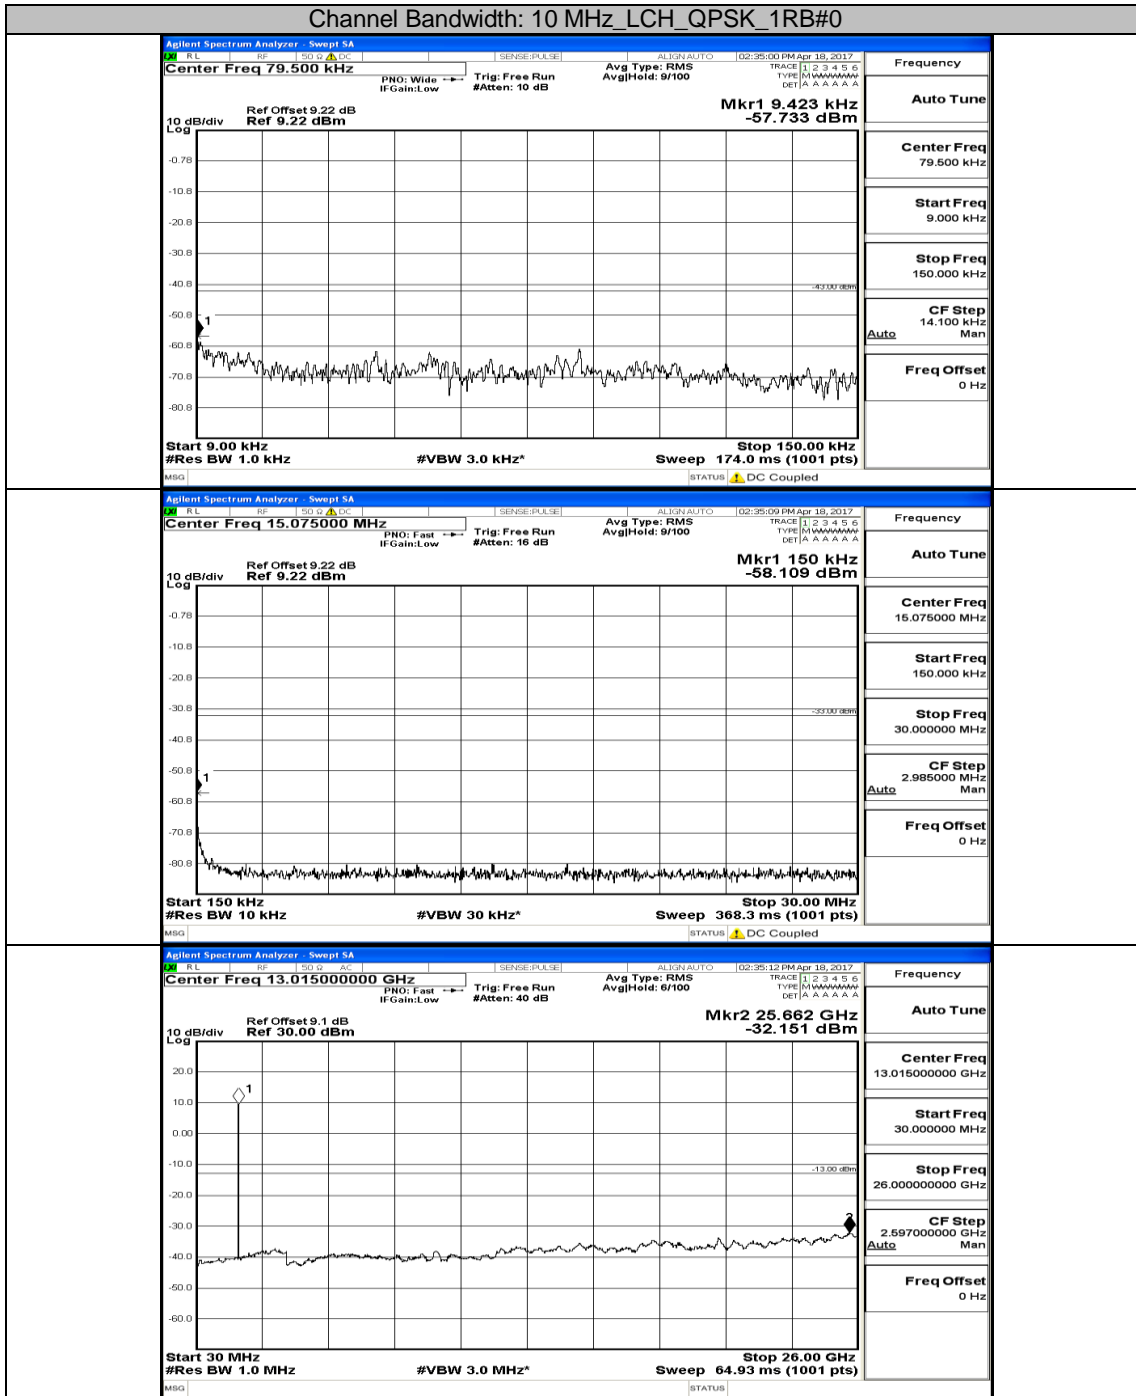

Appendix E: Conducted Spurious Emission LTE Band 4 Test Graphs

Channel Bandwidth: 1.4 MHz

(Channel Bandwidth: 1.4 MHz)_MCH_QPSK_IRB#0

(Channel Bandwidth: 1.4 MHz)_HCH_QPSK_1RB#0

(Channel Bandwidth: 1.4 MHz)_LCH_16QAM_IRB#0

(Channel Bandwidth: 3 MHz) MCH_16QAM_1RB#0

(Channel Bandwidth: 3 MHz) HCH_16QAM_1RB#0

Channel Bandwidth: 5 MHz

(Channel Bandwidth: 5 MHz)_MCH_QPSK_1RB#0

(Channel Bandwidth: 5 MHz)_HCH_QPSK_1RB#0

(Channel Bandwidth: 5 MHz) LCH_16QAM_1RB#0

(Channel Bandwidth: 5 MHz) MCH_16QAM_1RB#0

(Channel Bandwidth: 5 MHz) _HCH_16QAM_1RB#0

Channel Bandwidth: 10 MHz

Channel Bandwidth: 10 MHz_MCH_QPSK_1RB#0

Channel Bandwidth: 10 MHz_HCH_QPSK_1RB#0

Channel Bandwidth: 10 MHz_LCH_16QAM_1RB#0