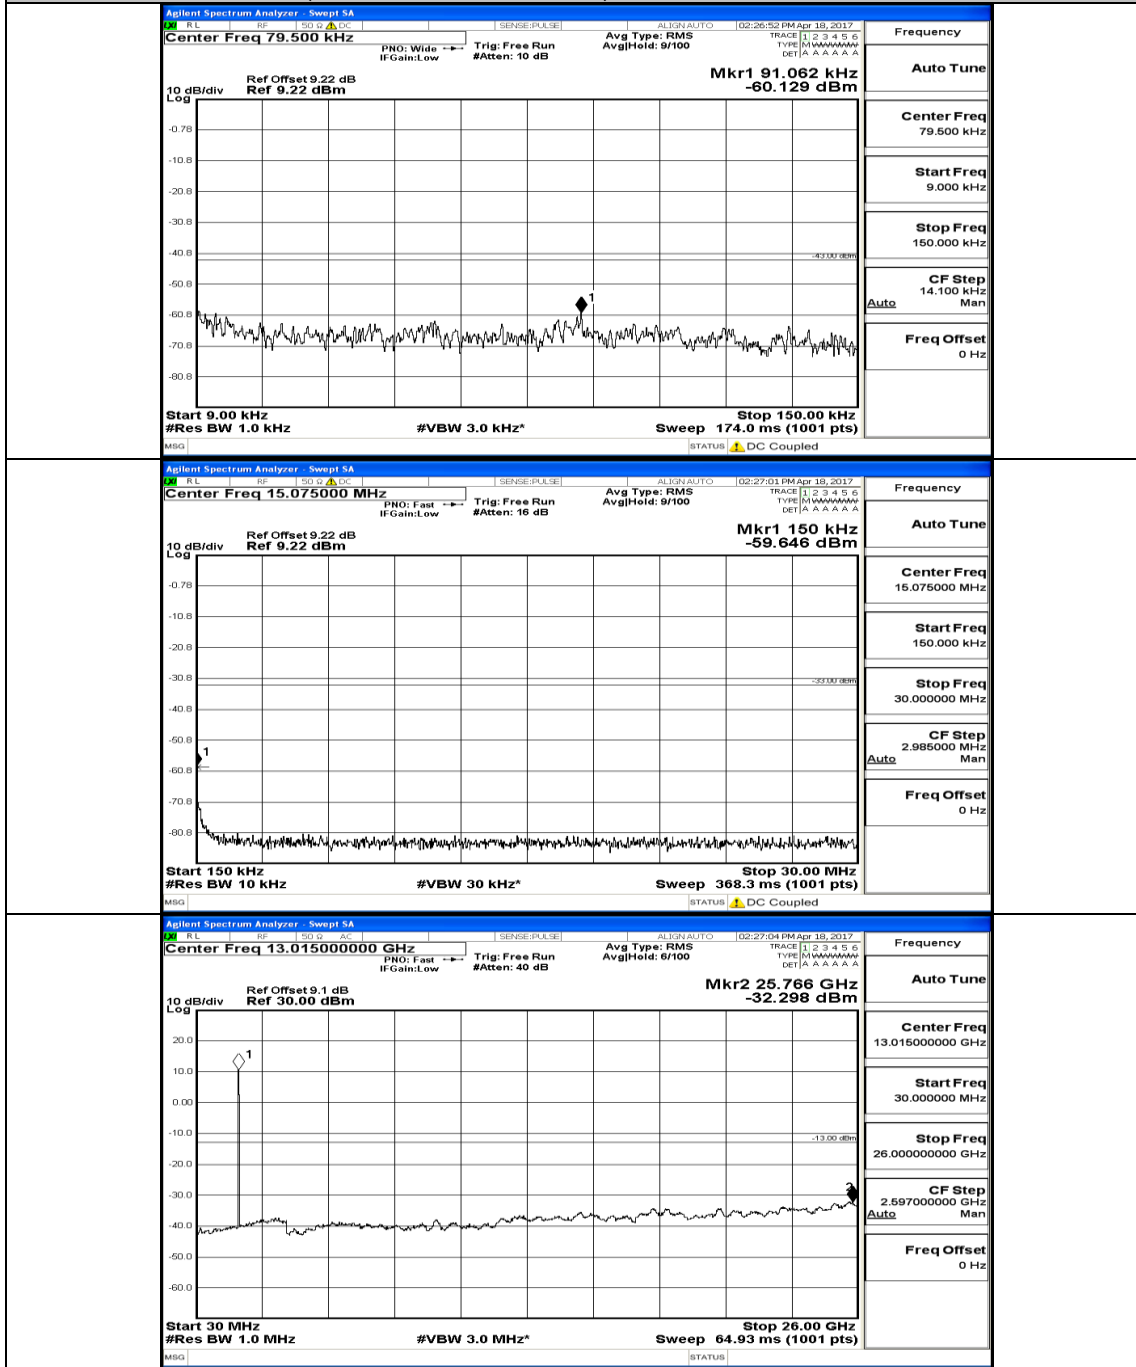

Appendix E: Conducted Spurious Emission LTE Band 4 Test Graphs

Channel Bandwidth: 1.4 MHz

(Channel Bandwidth: 1.4 MHz)_MCH_QPSK_IRB#0

(Channel Bandwidth: 1.4 MHz)_HCH_QPSK_1RB#0

(Channel Bandwidth: 1.4 MHz)_LCH_16QAM_IRB#0

(Channel Bandwidth: 1.4 MHz)_MCH_16QAM_1RB#0

(Channel Bandwidth: 1.4 MHz)_HCH_16QAM_1RB#0

Channel Bandwidth: 3 MHz

(Channel Bandwidth: 3 MHz)_MCH_QPSK_1RB#0

(Channel Bandwidth: 3 MHz) _HCH_QPSK_1RB#0

(Channel Bandwidth: 3 MHz) LCH_16QAM_1RB#0

(Channel Bandwidth: 3 MHz) MCH_16QAM_1RB#0

(Channel Bandwidth: 3 MHz) HCH_16QAM_1RB#0

Channel Bandwidth: 5 MHz

(Channel Bandwidth: 5 MHz)_MCH_QPSK_1RB#0

(Channel Bandwidth: 5 MHz)_HCH_QPSK_1RB#0

(Channel Bandwidth: 5 MHz) LCH_16QAM_1RB#0