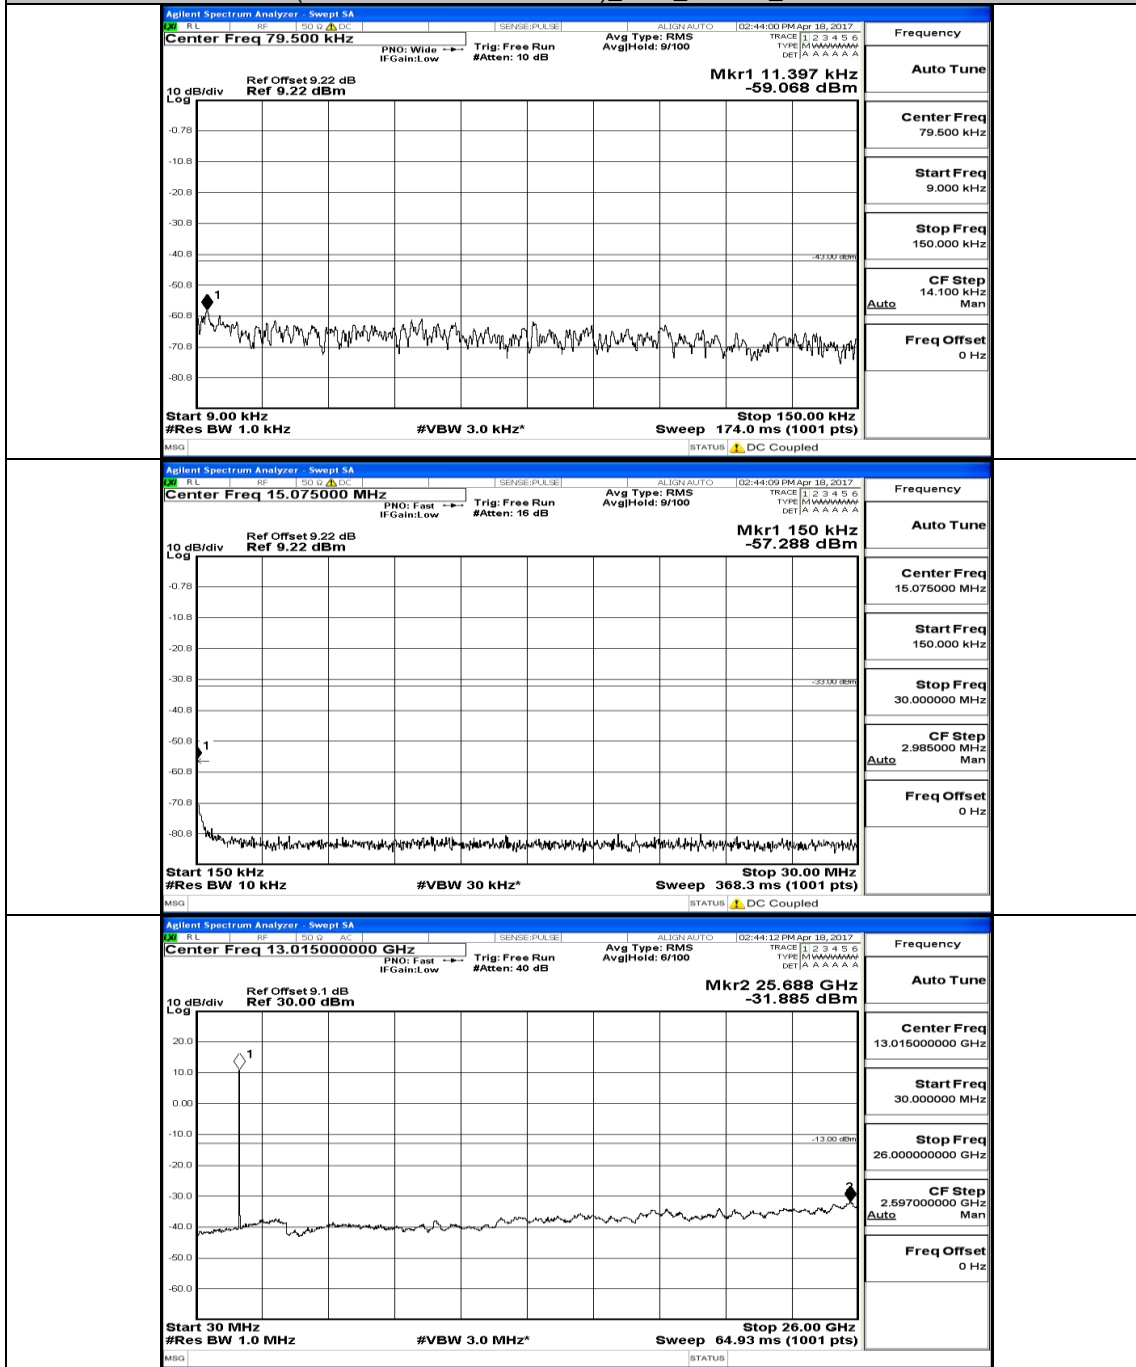

(Channel Bandwidth:15 MHz)_HCH_16QAM_1RB#0