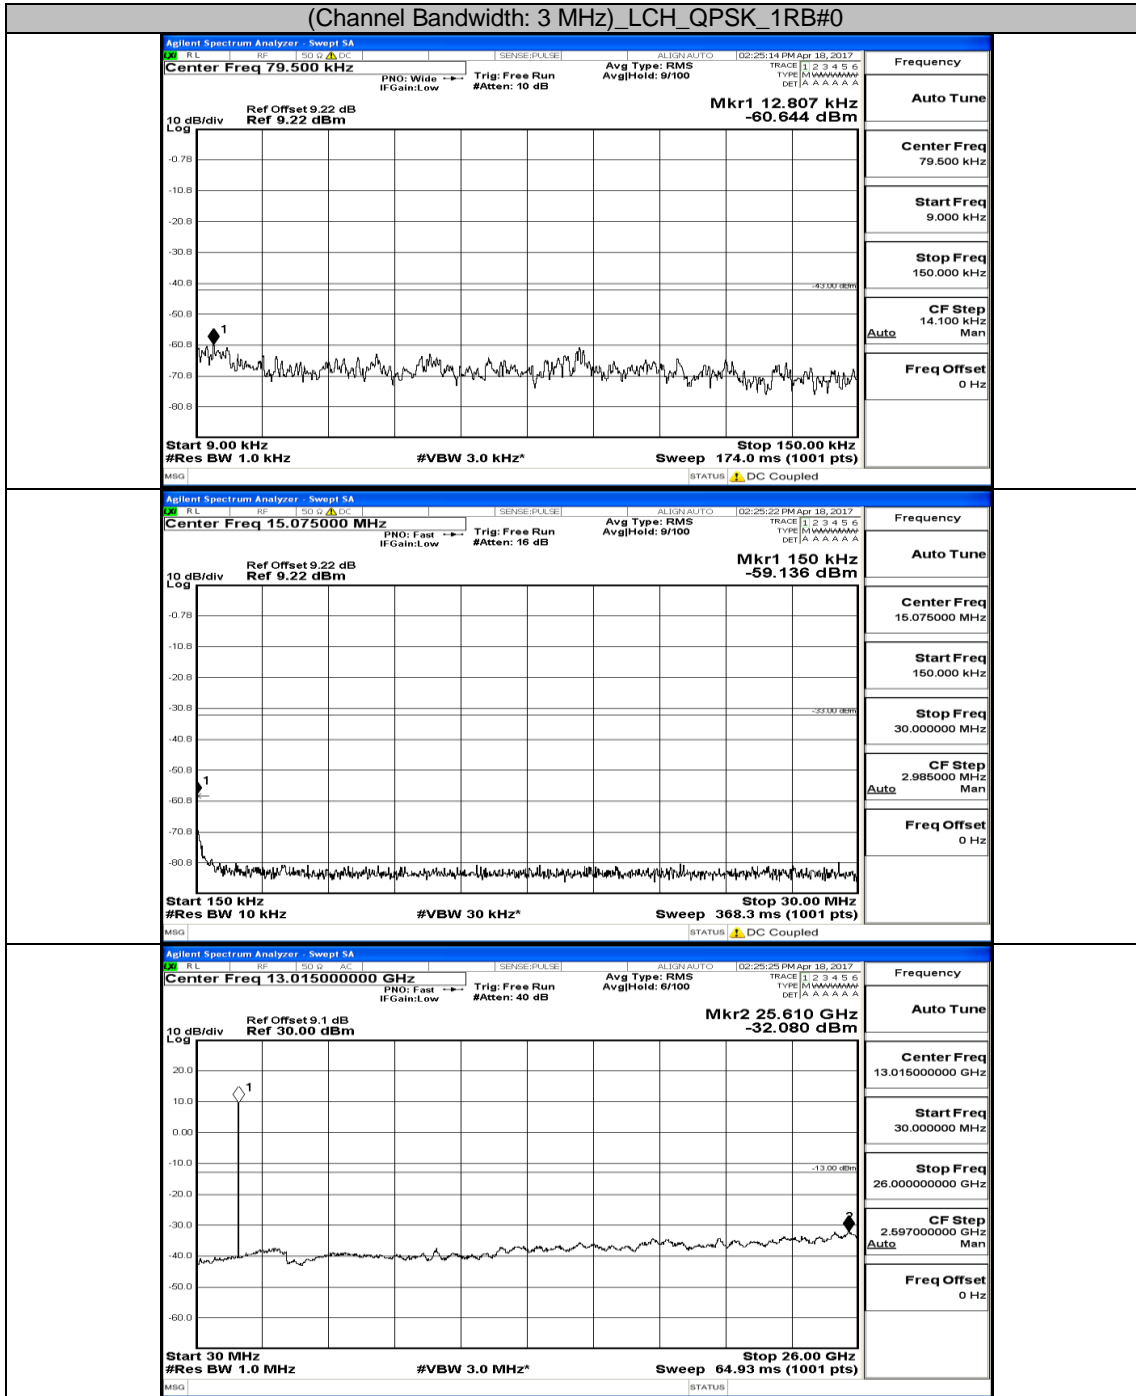

Appendix E: Conducted Spurious Emission LTE Band 4 Test Graphs

Channel Bandwidth: 1.4 MHz

(Channel Bandwidth: 1.4 MHz)_MCH_QPSK_IRB#0

(Channel Bandwidth: 1.4 MHz)_HCH_QPSK_1RB#0

(Channel Bandwidth: 1.4 MHz)_LCH_16QAM_IRB#0

(Channel Bandwidth: 1.4 MHz)_MCH_16QAM_1RB#0

(Channel Bandwidth: 1.4 MHz)_HCH_16QAM_1RB#0

Channel Bandwidth: 3 MHz

(Channel Bandwidth: 3 MHz)_MCH_QPSK_1RB#0

(Channel Bandwidth: 3 MHz) _HCH_QPSK_1RB#0

(Channel Bandwidth: 3 MHz) LCH_16QAM_1RB#0