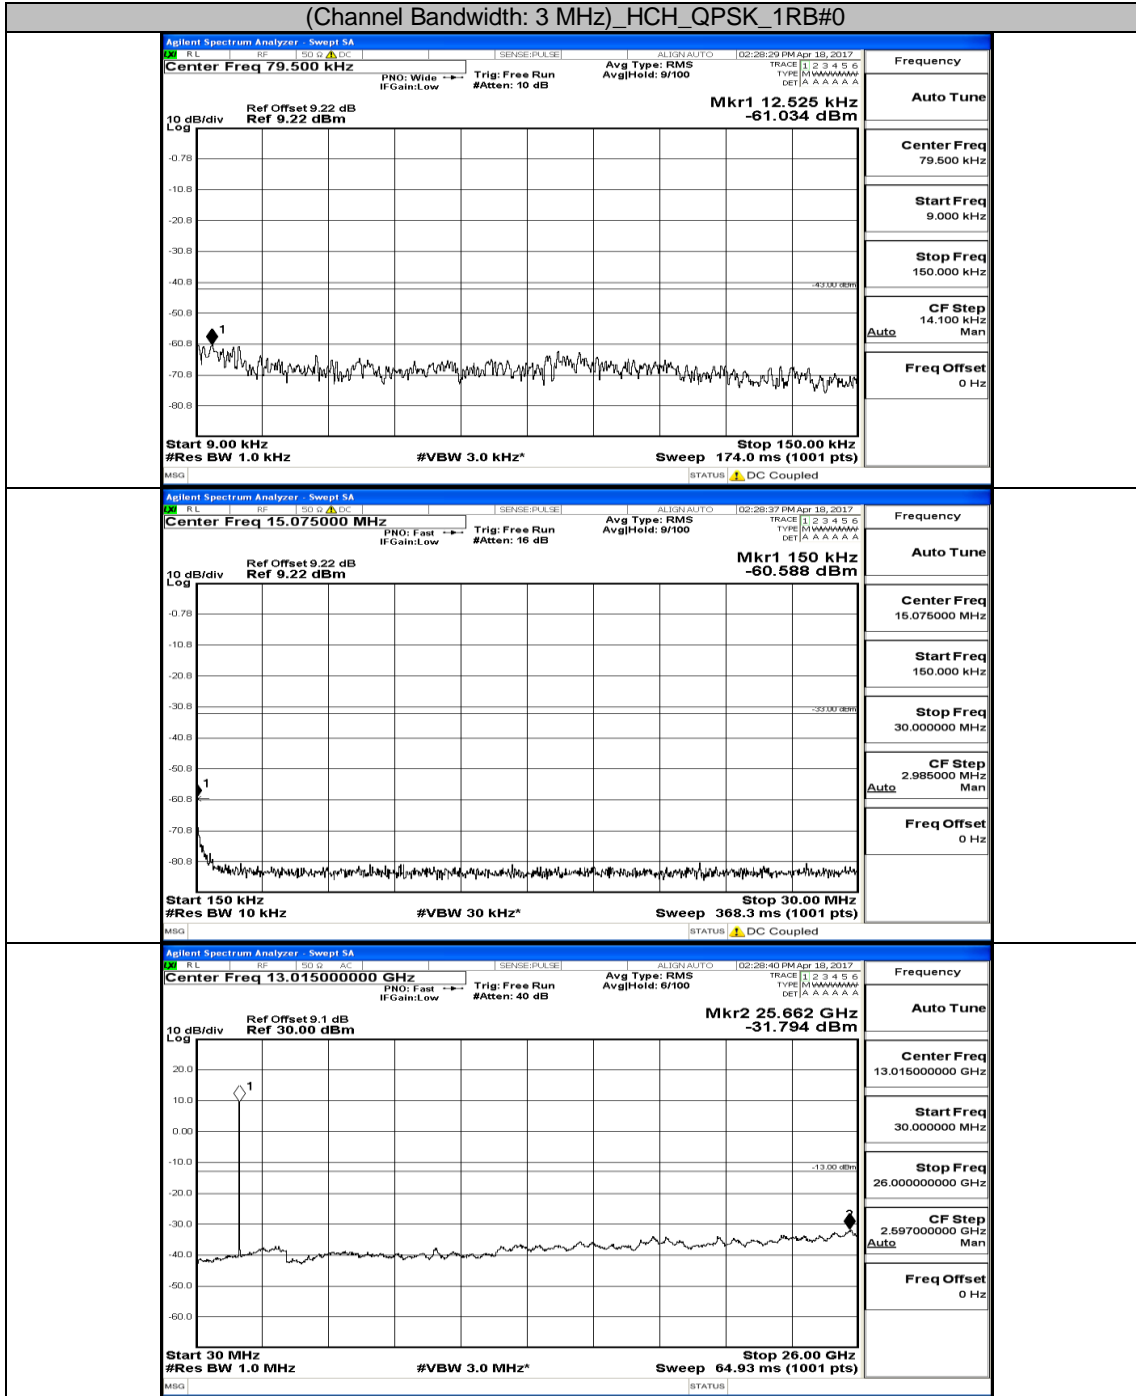

Appendix E: Conducted Spurious Emission LTE Band 4 Test Graphs

Channel Bandwidth: 1.4 MHz

(Channel Bandwidth: 1.4 MHz)_MCH_QPSK_IRB#0

(Channel Bandwidth: 1.4 MHz)_HCH_QPSK_1RB#0

(Channel Bandwidth: 1.4 MHz)_LCH_16QAM_IRB#0

(Channel Bandwidth: 1.4 MHz)_MCH_16QAM_1RB#0

(Channel Bandwidth: 1.4 MHz)_HCH_16QAM_1RB#0

Channel Bandwidth: 3 MHz

(Channel Bandwidth: 3 MHz)_MCH_QPSK_1RB#0

(Channel Bandwidth: 3 MHz) _HCH_QPSK_1RB#0

(Channel Bandwidth: 3 MHz) LCH_16QAM_1RB#0

(Channel Bandwidth: 3 MHz) MCH_16QAM_1RB#0

(Channel Bandwidth: 3 MHz) HCH_16QAM_1RB#0

Channel Bandwidth: 5 MHz

(Channel Bandwidth: 5 MHz)_MCH_QPSK_1RB#0

(Channel Bandwidth: 5 MHz)_HCH_QPSK_1RB#0

(Channel Bandwidth: 5 MHz) LCH_16QAM_1RB#0