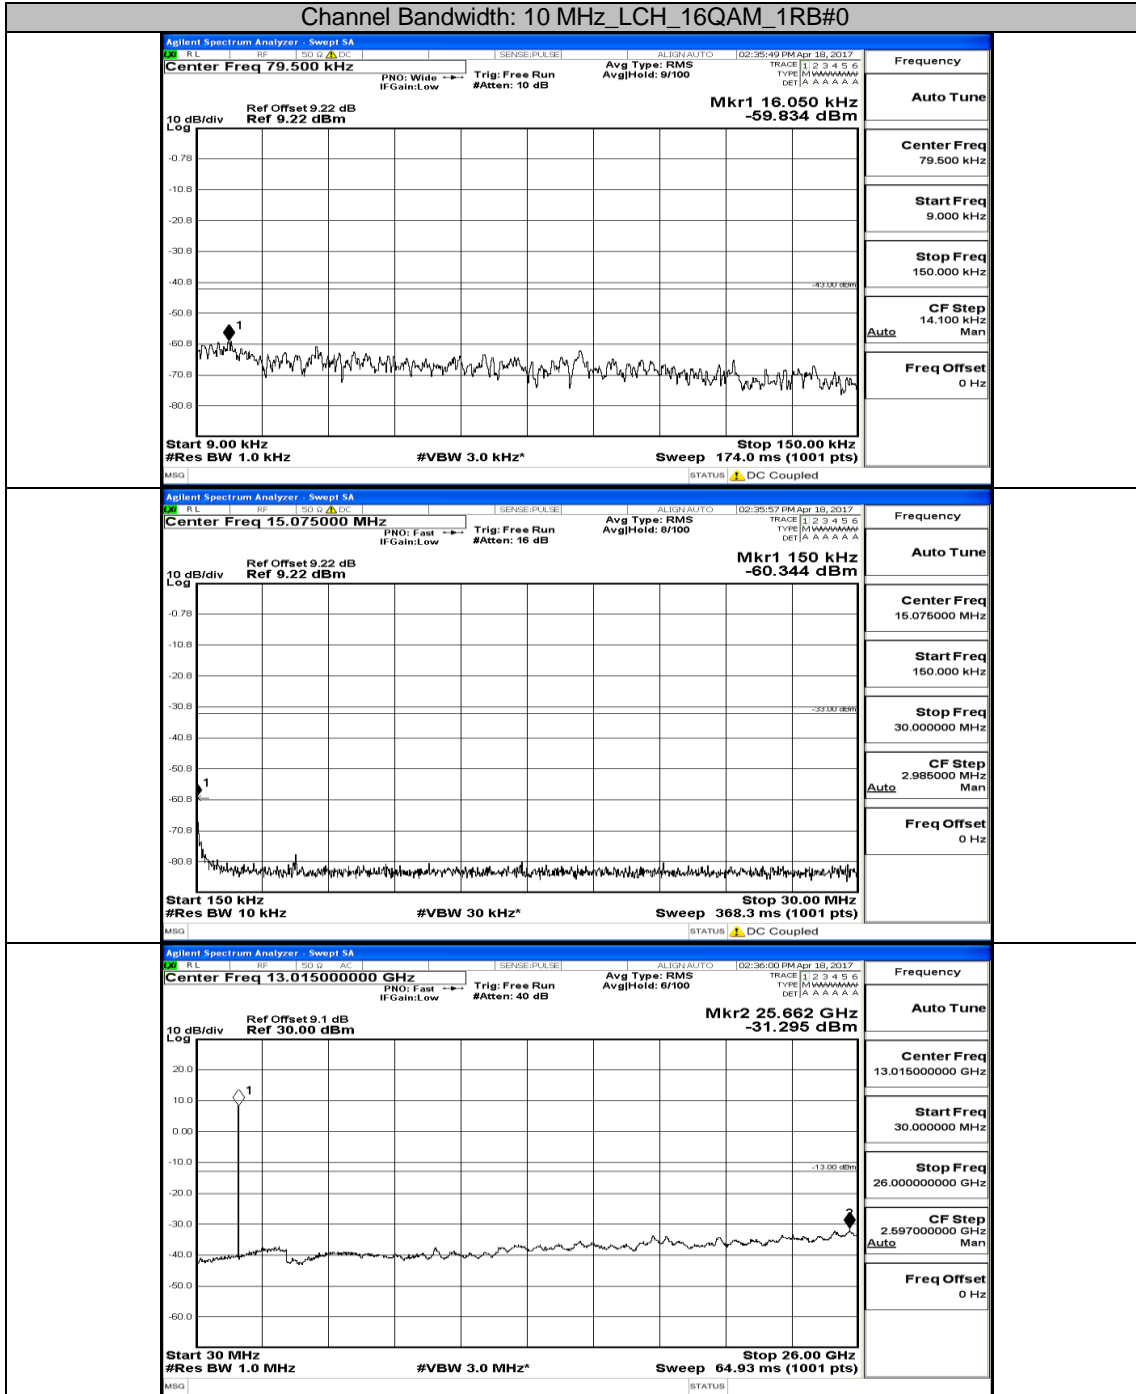

Appendix E: Conducted Spurious Emission LTE Band 4 Test Graphs

Channel Bandwidth: 1.4 MHz

(Channel Bandwidth: 1.4 MHz)_MCH_QPSK_IRB#0

(Channel Bandwidth: 1.4 MHz)_HCH_QPSK_1RB#0

(Channel Bandwidth: 1.4 MHz)_LCH_16QAM_IRB#0

(Channel Bandwidth: 5 MHz) MCH_16QAM_1RB#0

(Channel Bandwidth: 5 MHz) _HCH_16QAM_1RB#0

Channel Bandwidth: 10 MHz

Channel Bandwidth: 10 MHz_MCH_QPSK_1RB#0

Channel Bandwidth: 10 MHz_HCH_QPSK_1RB#0

Channel Bandwidth: 10 MHz_LCH_16QAM_1RB#0