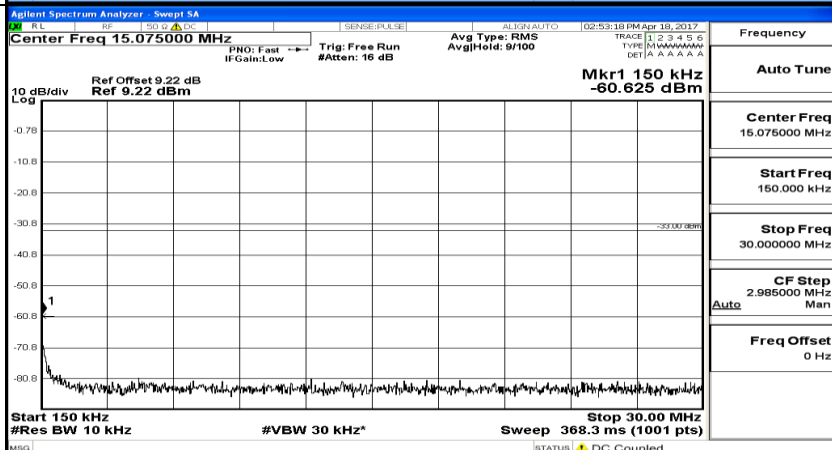

(Channel Bandwidth:20 MHz)_MCH_16QAM_1RB#0

Frequency
Auto Tune
Center Freq 79.500 kHz
Start Freq 9.000 kHz
Stop Freq 150.000 kHz
CF Step 14.100 kHz Man
Freq Offset 0 Hz

Frequency
Auto Tune
Center Freq 15.075000 MHz
Start Freq 150.000 kHz
Stop Freq 30.000000 MHz
CF Step 2.985000 MHz Man
Freq Offset 0 Hz

Frequency
Auto Tune
Center Freq 13.015000000 GHz
Start Freq 30.000000 MHz
Stop Freq 26.000000000 GHz
CF Step 2.597000000 GHz Man
Freq Offset 0 Hz

(Channel Bandwidth:20 MHz) HCH_16QAM_1RB#0

Frequency
Auto Tune
Center Freq 79.500 kHz
Start Freq 9.000 kHz
Stop Freq 150.000 kHz
CF Step 14.100 kHz Man
Freq Offset 0 Hz