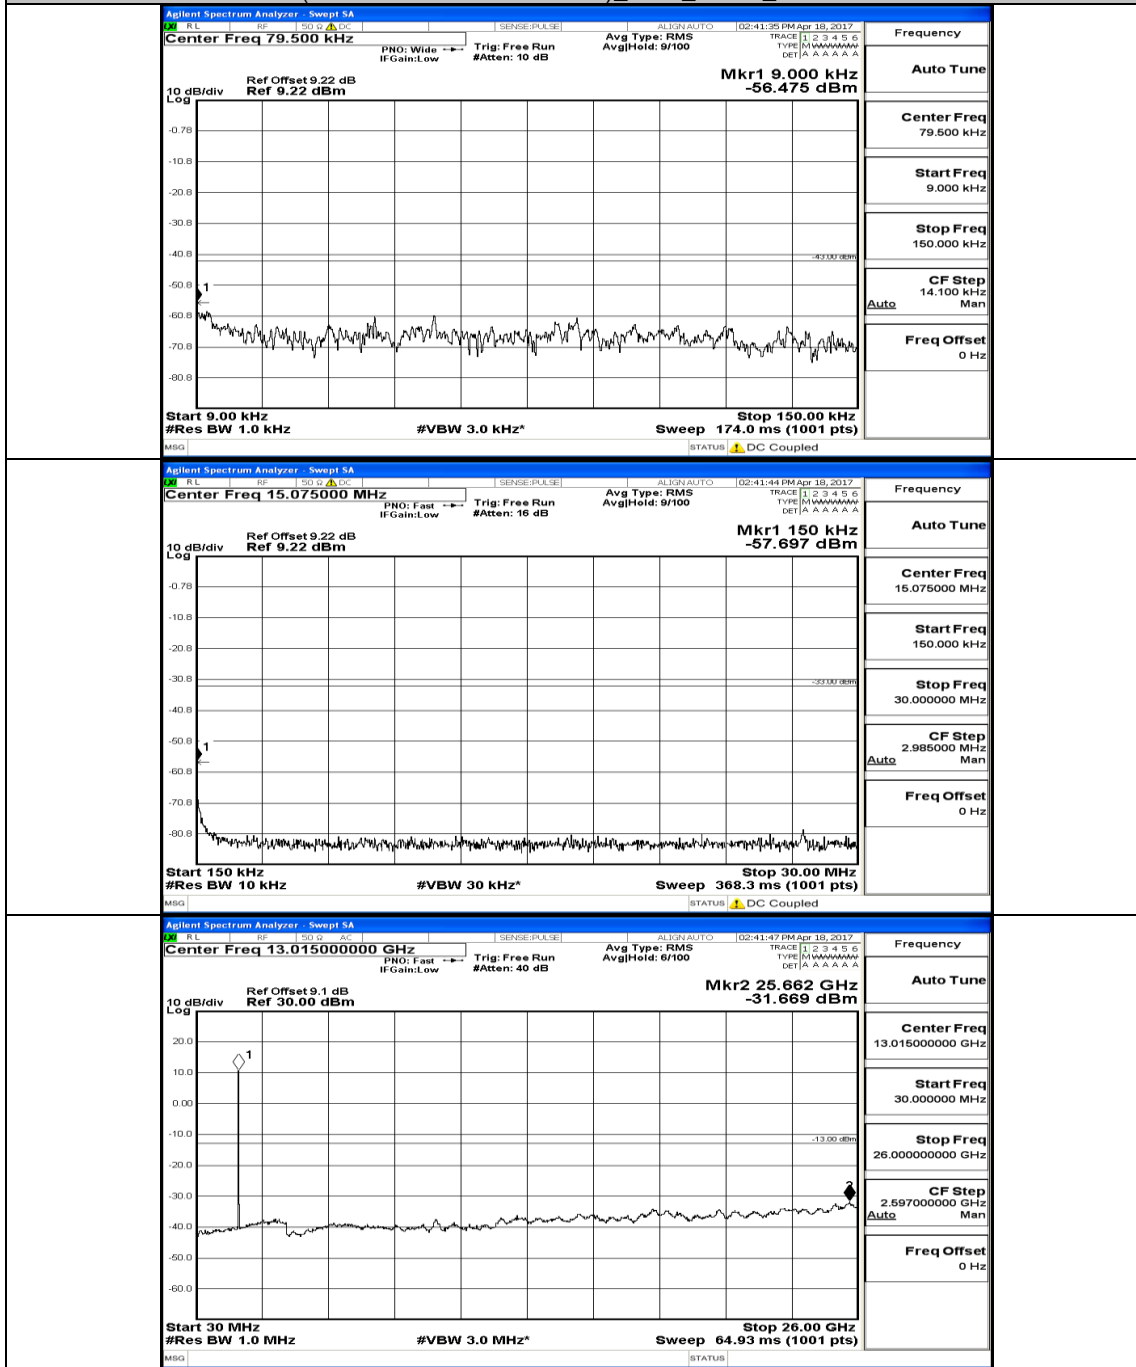

(Channel Bandwidth:15 MHz) MCH_QPSK_1RB#0