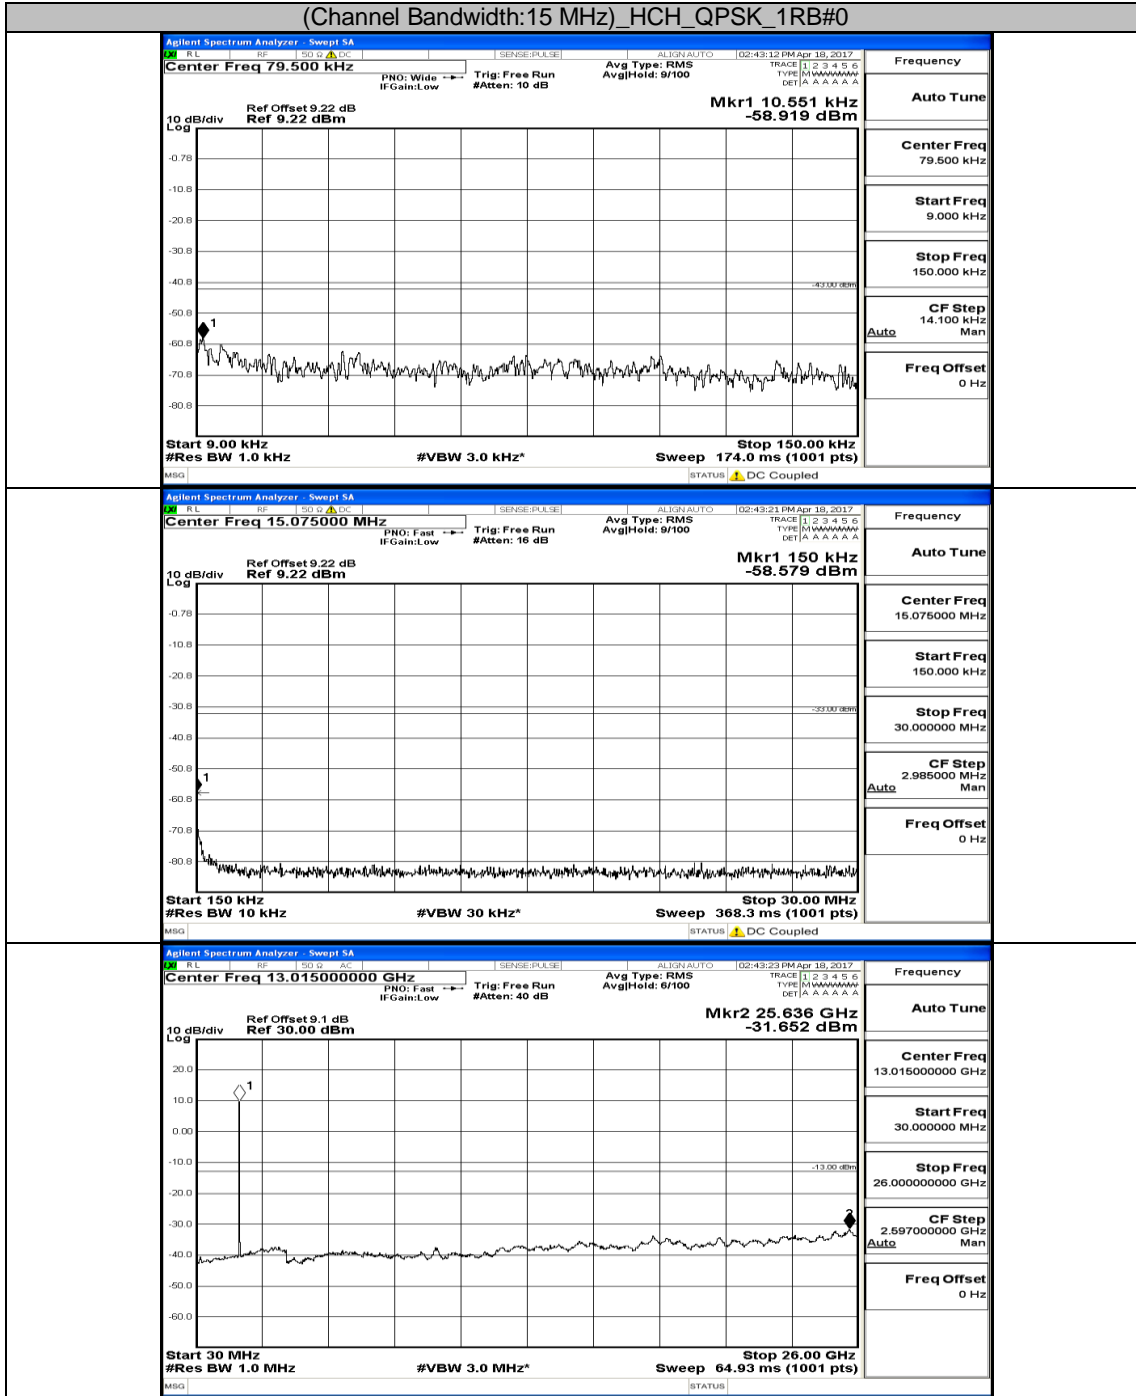

(Channel Bandwidth:15 MHz)_HCH_QPSK_1RB#0