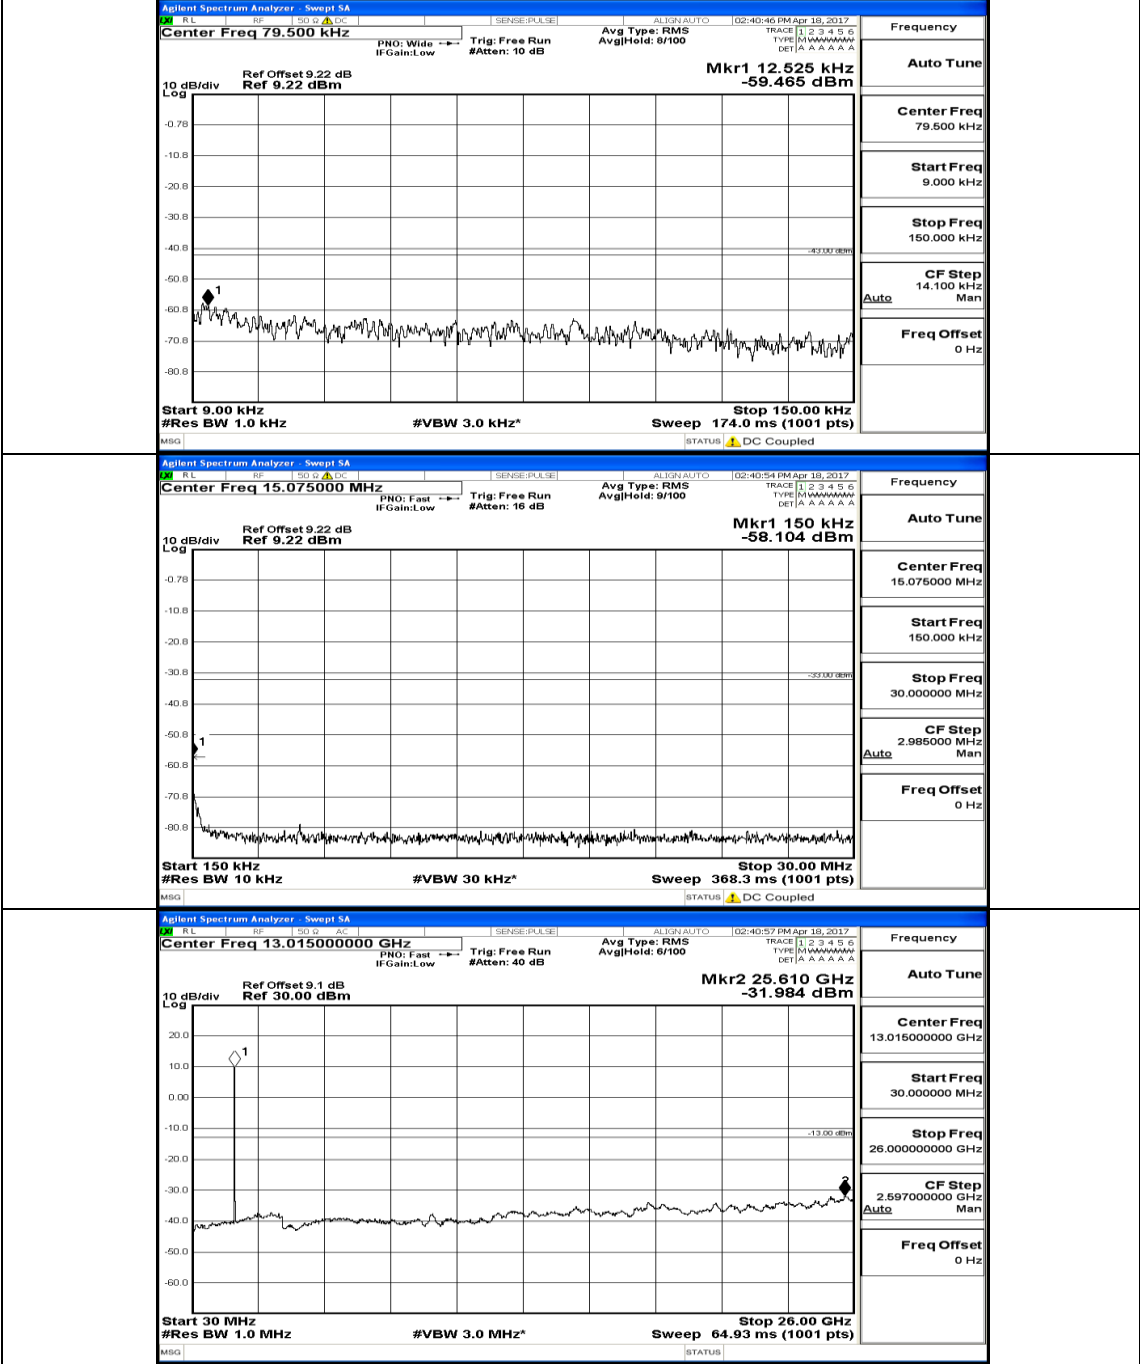

(Channel Bandwidth:15 MHz)_LCH_QPSK_1RB#0

(Channel Bandwidth:15 MHz) MCH_QPSK_1RB#0

(Channel Bandwidth:15 MHz)_HCH_QPSK_1RB#0

(Channel Bandwidth:15 MHz) LCH_16QAM_1RB#0

(Channel Bandwidth:15 MHz)_MCH_16QAM_1RB#0