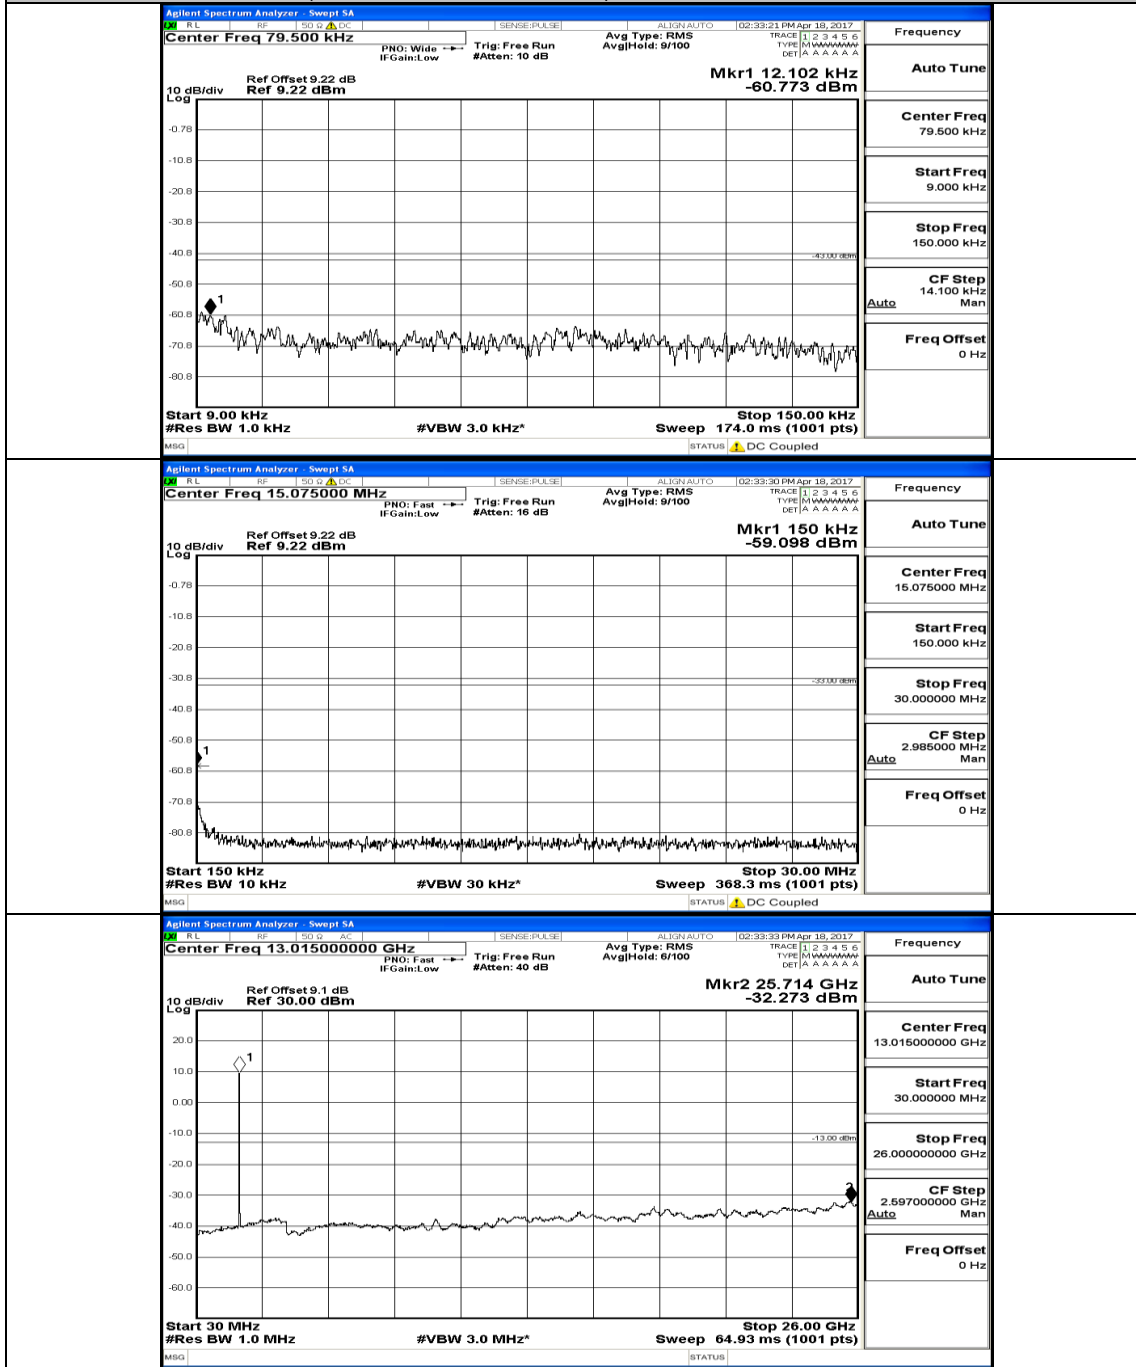

Appendix E: Conducted Spurious Emission LTE Band 4 Test Graphs

Channel Bandwidth: 1.4 MHz

(Channel Bandwidth: 1.4 MHz)_MCH_QPSK_IRB#0

(Channel Bandwidth: 1.4 MHz)_HCH_QPSK_1RB#0

(Channel Bandwidth: 1.4 MHz)_LCH_16QAM_IRB#0

(Channel Bandwidth: 3 MHz) MCH_16QAM_1RB#0

(Channel Bandwidth: 3 MHz) HCH_16QAM_1RB#0

Channel Bandwidth: 5 MHz

(Channel Bandwidth: 5 MHz)_MCH_QPSK_1RB#0

(Channel Bandwidth: 5 MHz)_HCH_QPSK_1RB#0

(Channel Bandwidth: 5 MHz) LCH_16QAM_1RB#0

(Channel Bandwidth: 5 MHz) MCH_16QAM_1RB#0

(Channel Bandwidth: 5 MHz) _HCH_16QAM_1RB#0

Channel Bandwidth: 10 MHz

Channel Bandwidth: 10 MHz_MCH_QPSK_1RB#0

Channel Bandwidth: 10 MHz_HCH_QPSK_1RB#0

Channel Bandwidth: 10 MHz_LCH_16QAM_1RB#0