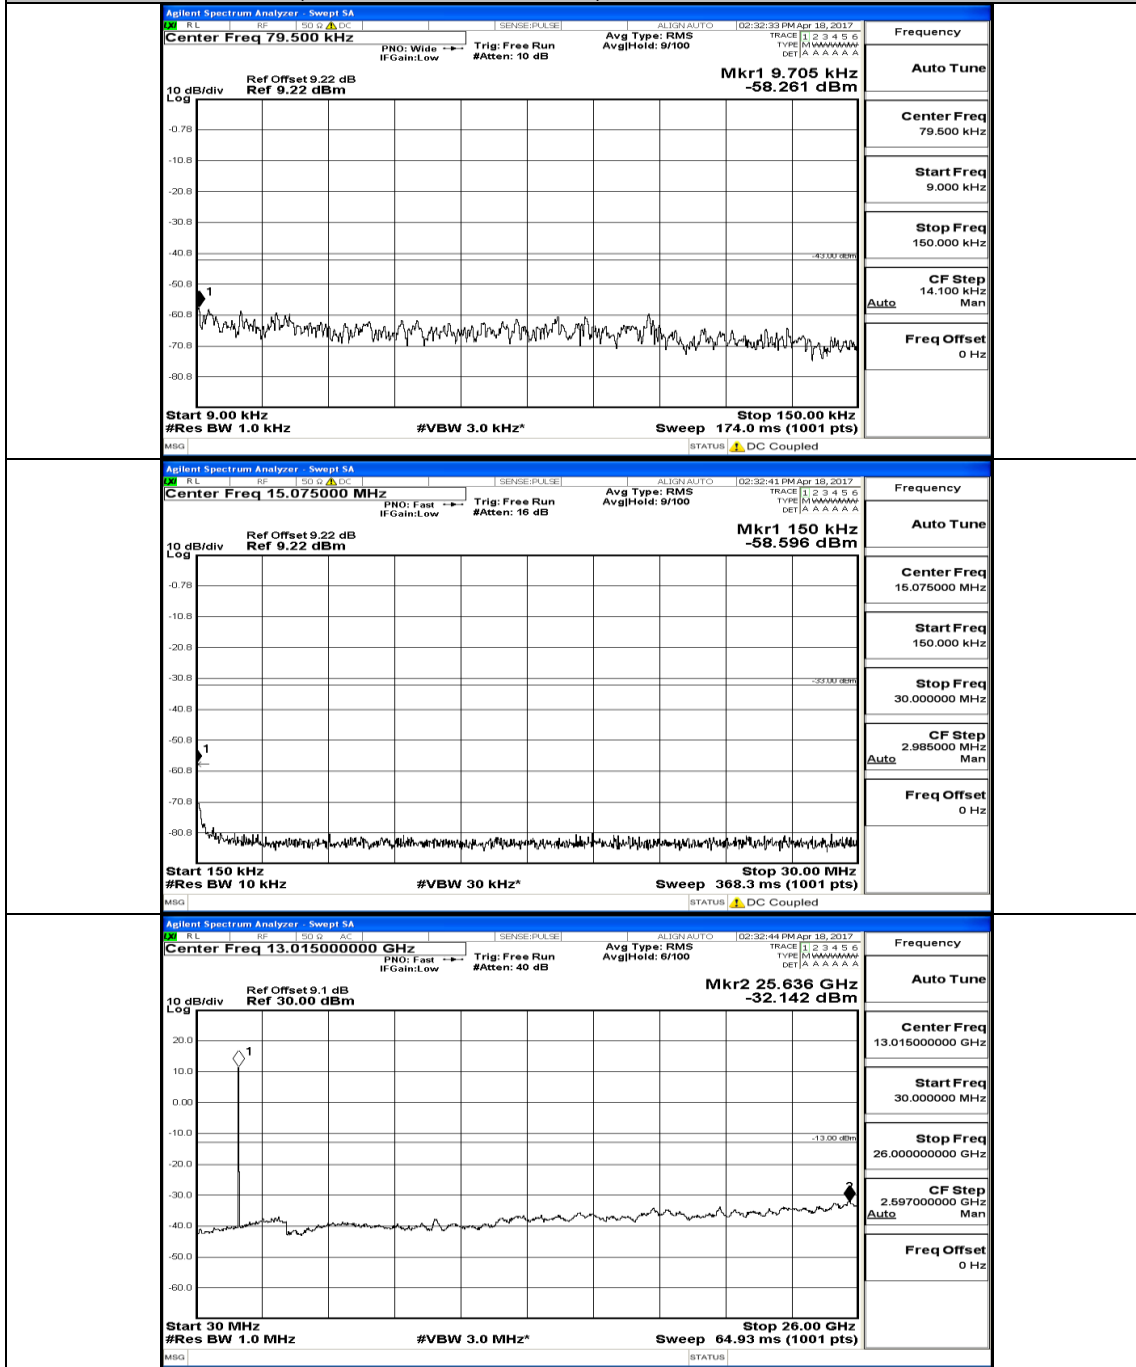

Appendix E: Conducted Spurious Emission LTE Band 4 Test Graphs

Channel Bandwidth: 1.4 MHz

(Channel Bandwidth: 1.4 MHz)_MCH_QPSK_IRB#0

(Channel Bandwidth: 1.4 MHz)_HCH_QPSK_1RB#0

(Channel Bandwidth: 1.4 MHz)_LCH_16QAM_IRB#0

(Channel Bandwidth: 3 MHz) MCH_16QAM_1RB#0

(Channel Bandwidth: 3 MHz) HCH_16QAM_1RB#0

Channel Bandwidth: 5 MHz

(Channel Bandwidth: 5 MHz)_MCH_QPSK_1RB#0

(Channel Bandwidth: 5 MHz)_HCH_QPSK_1RB#0

(Channel Bandwidth: 5 MHz) LCH_16QAM_1RB#0

(Channel Bandwidth: 5 MHz) MCH_16QAM_1RB#0

(Channel Bandwidth: 5 MHz) _HCH_16QAM_1RB#0

Channel Bandwidth: 10 MHz

Channel Bandwidth: 10 MHz_MCH_QPSK_1RB#0

Channel Bandwidth: 10 MHz_HCH_QPSK_1RB#0

Channel Bandwidth: 10 MHz_LCH_16QAM_1RB#0