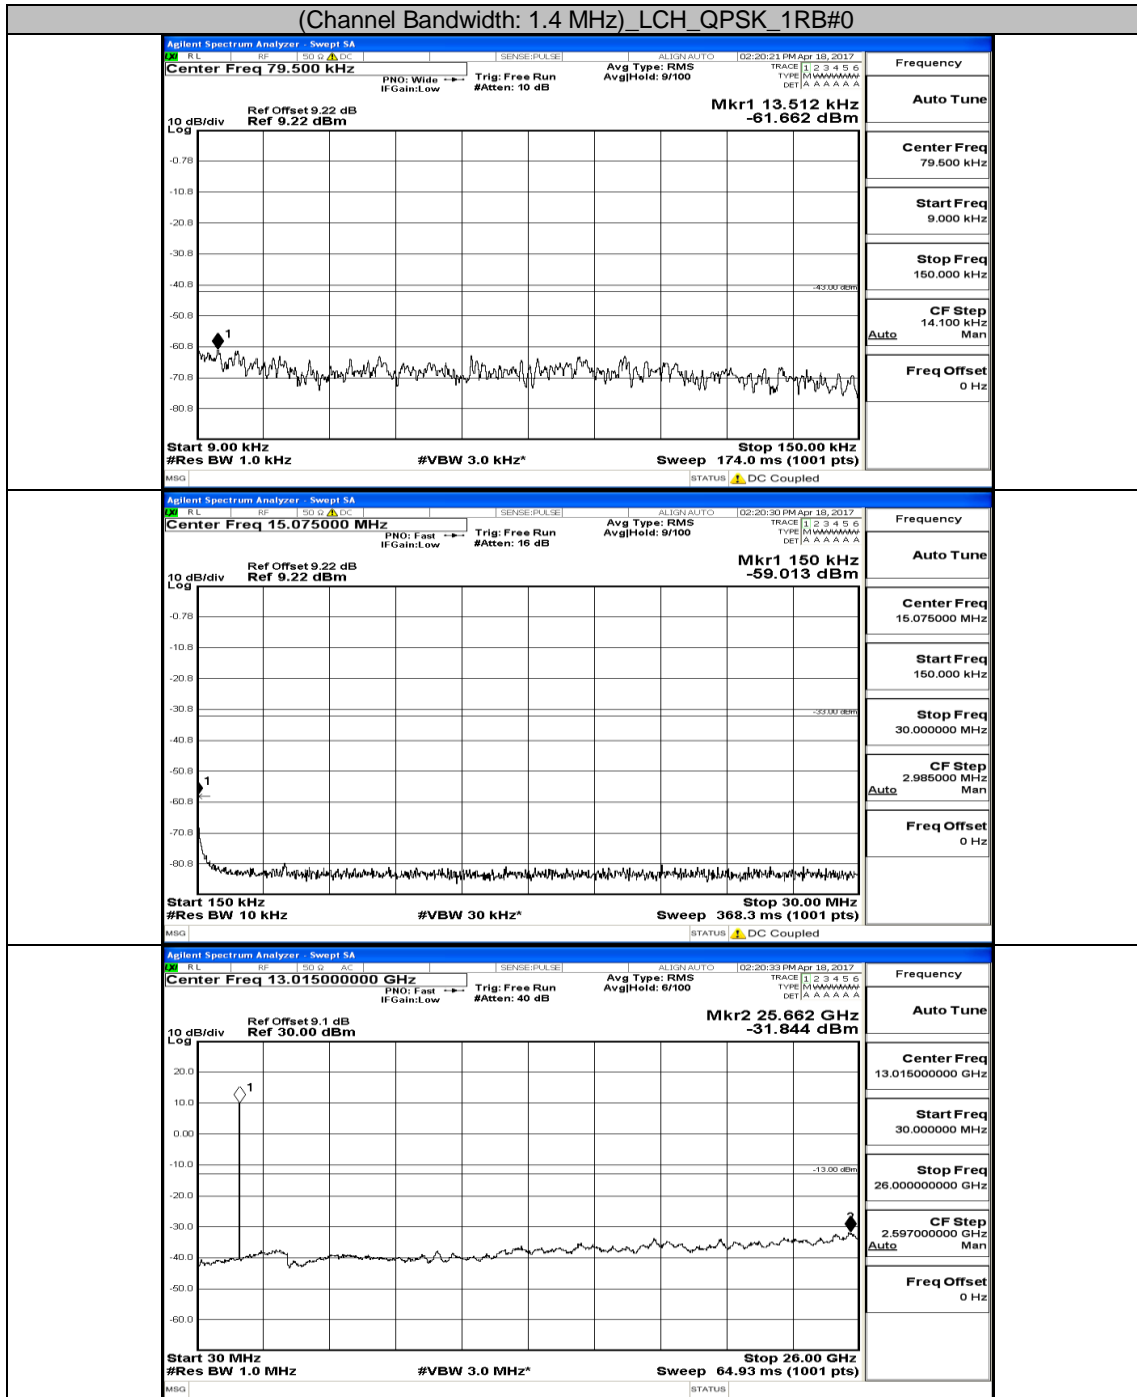

Appendix E: Conducted Spurious Emission LTE Band 4 Test Graphs

Channel Bandwidth: 1.4 MHz

(Channel Bandwidth: 1.4 MHz)_MCH_QPSK_IRB#0

(Channel Bandwidth: 1.4 MHz)_HCH_QPSK_1RB#0

(Channel Bandwidth: 1.4 MHz)_LCH_16QAM_IRB#0

(Channel Bandwidth: 1.4 MHz)_MCH_16QAM_1RB#0

(Channel Bandwidth: 1.4 MHz)_HCH_16QAM_1RB#0

Channel Bandwidth: 3 MHz

(Channel Bandwidth: 3 MHz)_MCH_QPSK_1RB#0

(Channel Bandwidth: 3 MHz) _HCH_QPSK_1RB#0

(Channel Bandwidth: 3 MHz) LCH_16QAM_1RB#0