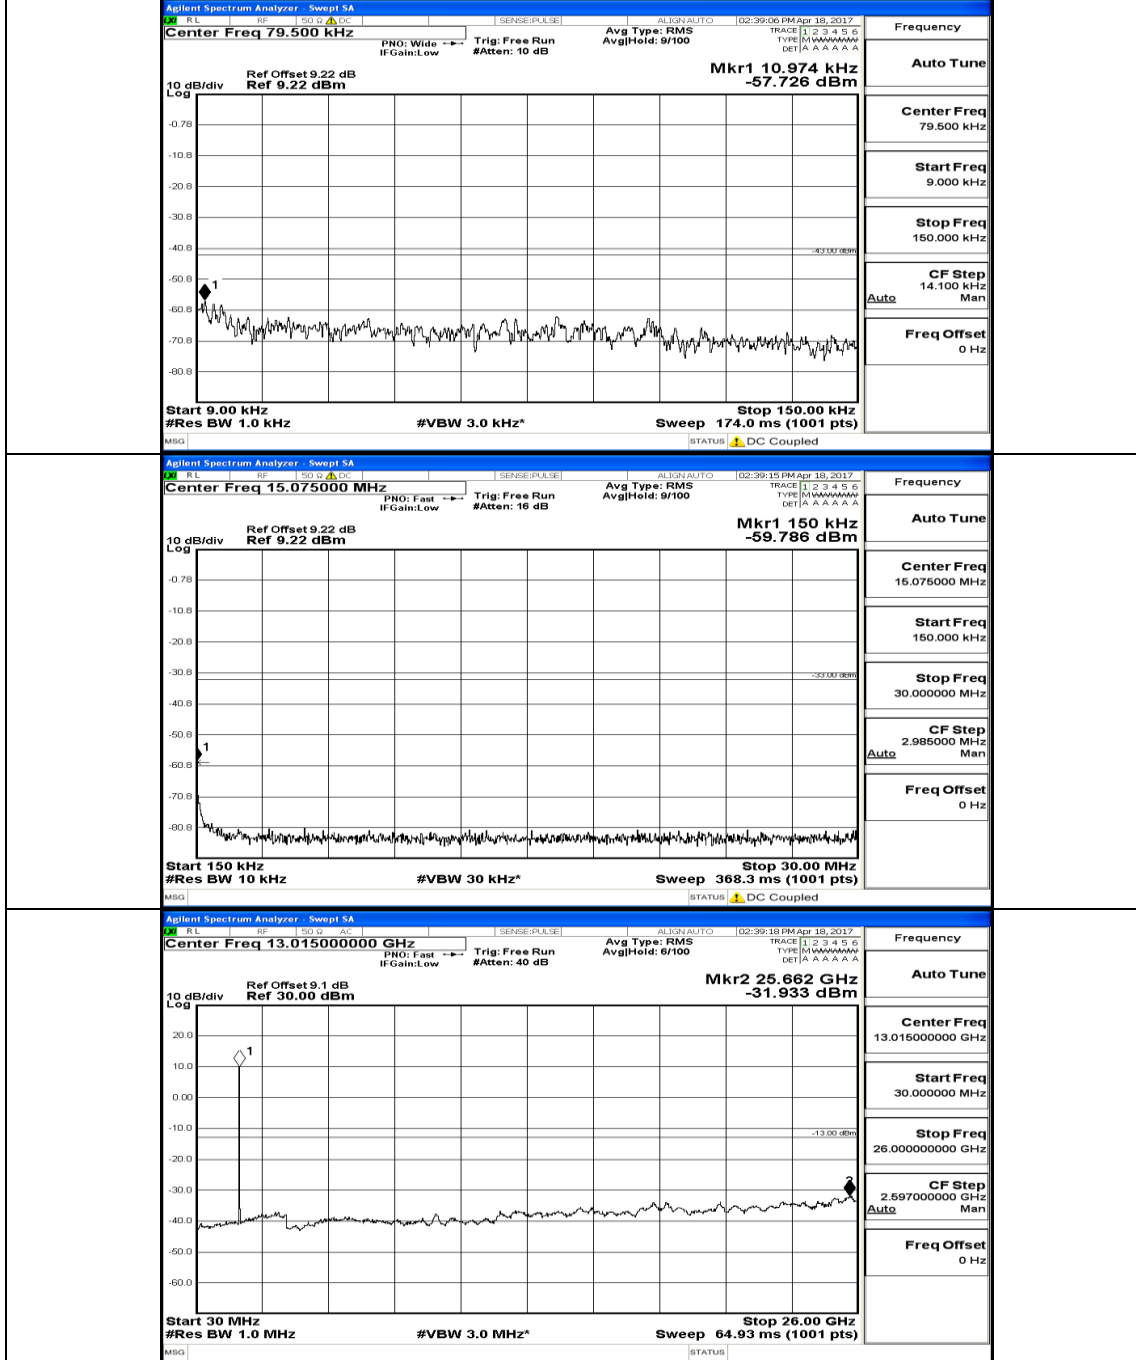

Channel Bandwidth: 10 MHz_HCH_16QAM_1RB#0