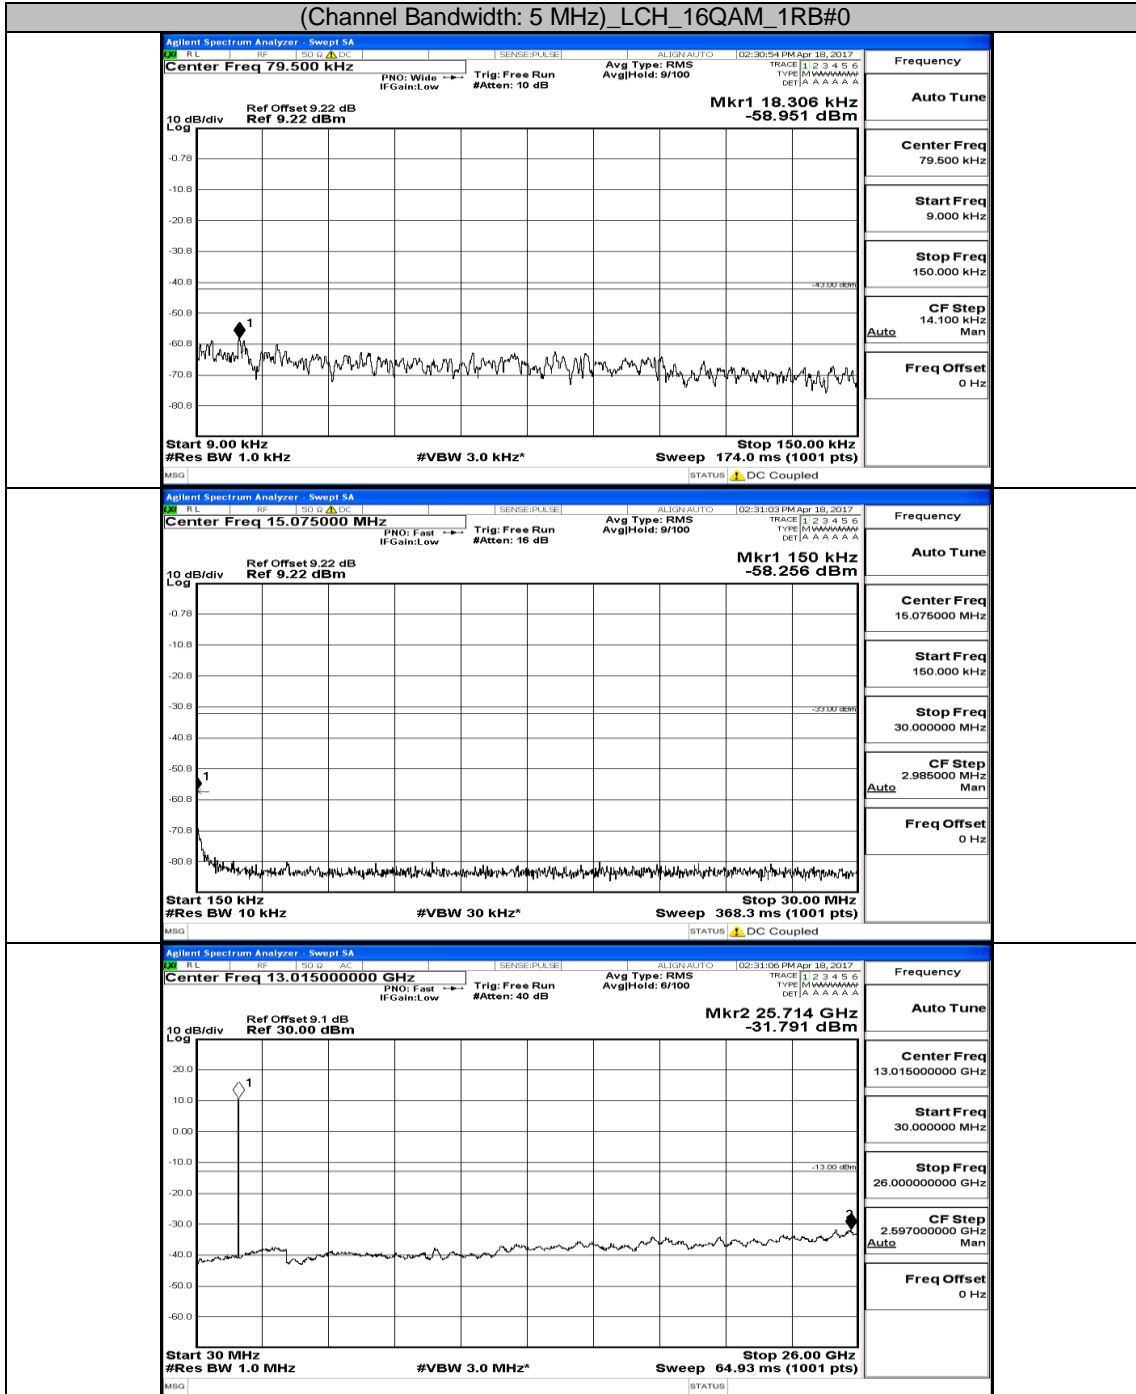

Appendix E: Conducted Spurious Emission LTE Band 4 Test Graphs

Channel Bandwidth: 1.4 MHz

(Channel Bandwidth: 1.4 MHz)_MCH_QPSK_IRB#0

(Channel Bandwidth: 1.4 MHz)_HCH_QPSK_1RB#0

(Channel Bandwidth: 1.4 MHz)_LCH_16QAM_IRB#0

(Channel Bandwidth: 3 MHz) MCH_16QAM_1RB#0

(Channel Bandwidth: 3 MHz) HCH_16QAM_1RB#0

Channel Bandwidth: 5 MHz

(Channel Bandwidth: 5 MHz)_MCH_QPSK_1RB#0

(Channel Bandwidth: 5 MHz)_HCH_QPSK_1RB#0

(Channel Bandwidth: 5 MHz) LCH_16QAM_1RB#0

(Channel Bandwidth: 5 MHz) MCH_16QAM_1RB#0

(Channel Bandwidth: 5 MHz) _HCH_16QAM_1RB#0

Channel Bandwidth: 10 MHz

Channel Bandwidth: 10 MHz_MCH_QPSK_1RB#0

Channel Bandwidth: 10 MHz_HCH_QPSK_1RB#0

Channel Bandwidth: 10 MHz_LCH_16QAM_1RB#0