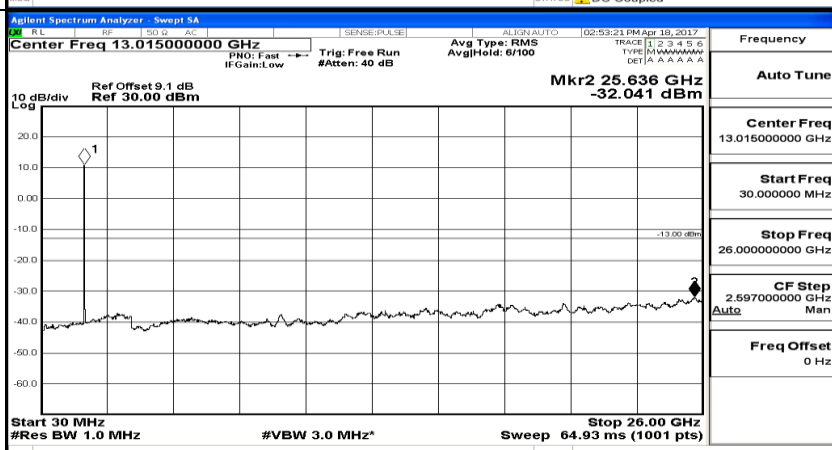

Frequency
Auto Tune
Center Freq 13.015000000 GHz
Start Freq 30.000000 MHz
Stop Freq 26.000000000 GHz
CF Step 2.597000000 GHz Man
Freq Offset 0 Hz

(Channel Bandwidth:20 MHz) HCH_16QAM_1RB#0

Frequency
Auto Tune
Center Freq 79.500 kHz
Start Freq 9.000 kHz
Stop Freq 150.000 kHz
CF Step 14.100 kHz Man
Freq Offset 0 Hz

Frequency
Auto Tune
Center Freq 15.075000 MHz
Start Freq 150.000 kHz
Stop Freq 30.000000 MHz
CF Step 2.985000 MHz Man
Freq Offset 0 Hz

Frequency
Auto Tune
Center Freq 13.015000000 GHz
Start Freq 30.000000 MHz
Stop Freq 26.000000000 GHz
CF Step 2.697000000 GHz Man
Freq Offset 0 Hz