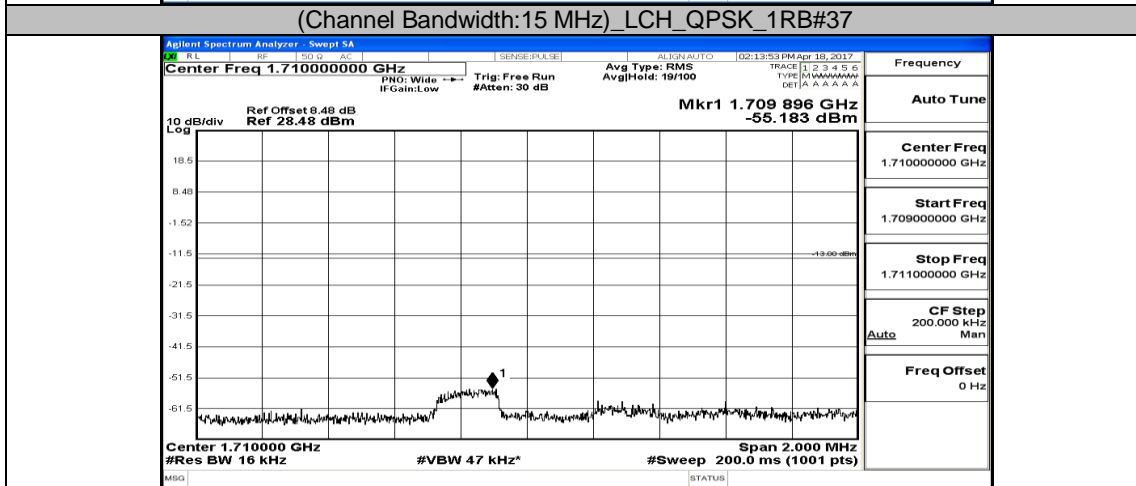

Channel Bandwidth: 10 MHz_HCH_16QAM_1RB#24

Channel Bandwidth: 10 MHz_HCH_16QAM_1RB#49

Channel Bandwidth: 10 MHz_HCH_16QAM_25RB#0

Channel Bandwidth: 15 MHz

(Channel Bandwidth:15 MHz) LCH_QPSK_1RB#74

(Channel Bandwidth:15 MHz)_LCH_QPSK_37RB#0