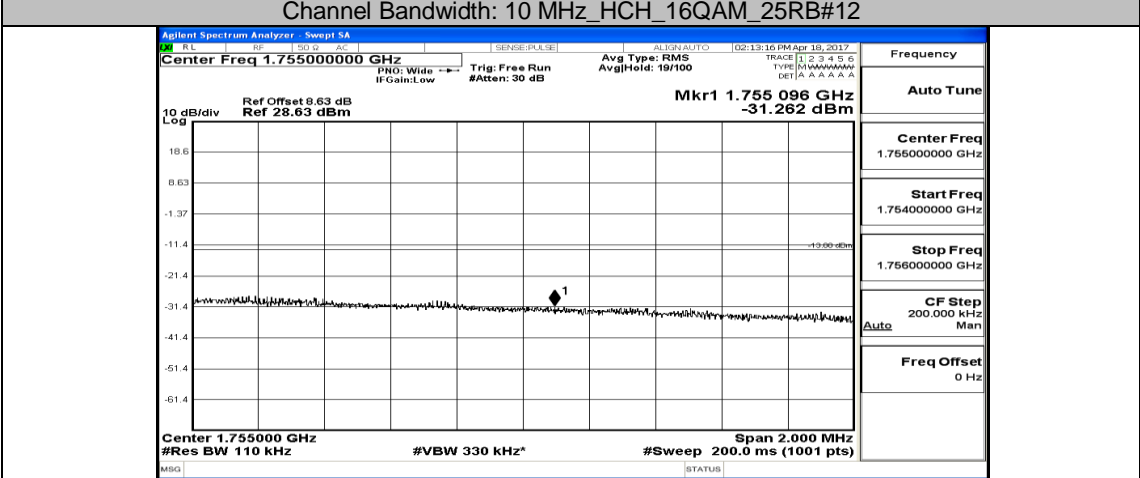

Channel Bandwidth: 10 MHz_LCH_16QAM_25RB#0

Channel Bandwidth: 10 MHz_LCH_16QAM_25RB#12

Channel Bandwidth: 10 MHz_LCH_16QAM_25RB#25

Channel Bandwidth: 10 MHz_LCH_16QAM_50RB#0

Channel Bandwidth: 10 MHz_HCH_16QAM_1RB#0

Channel Bandwidth: 10 MHz_HCH_16QAM_1RB#24

Channel Bandwidth: 10 MHz_HCH_16QAM_1RB#49

Channel Bandwidth: 10 MHz_HCH_16QAM_25RB#0

Channel Bandwidth: 15 MHz

(Channel Bandwidth:15 MHz) LCH_QPSK_1RB#74

(Channel Bandwidth:15 MHz)_LCH_QPSK_37RB#0