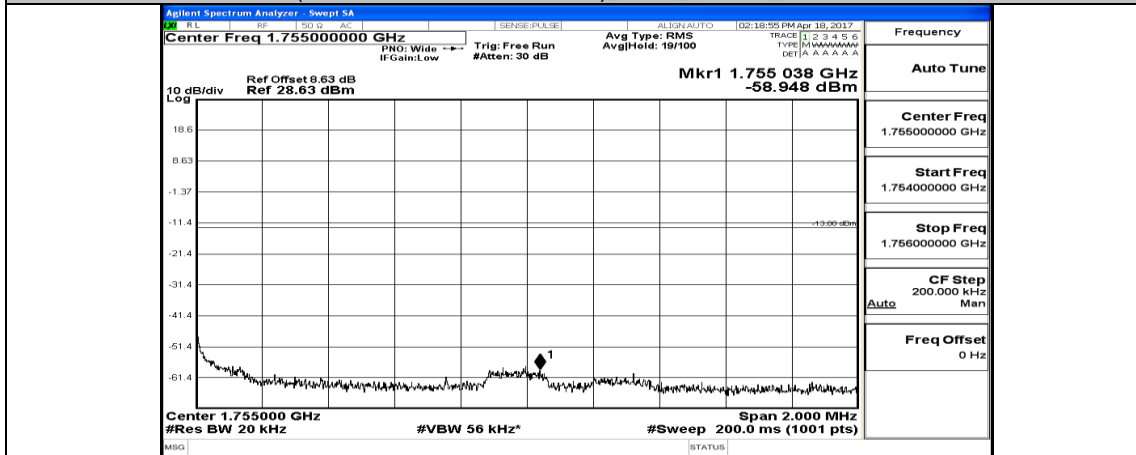

(Channel Bandwidth:20 MHz)_LCH_16QAM_50RB#0

(Channel Bandwidth:20 MHz)_LCH_16QAM_50RB#25

(Channel Bandwidth:20 MHz)_LCH_16QAM_50RB#50

(Channel Bandwidth:20 MHz)_LCH_16QAM_100RB#0

(Channel Bandwidth:20 MHz)_HCH_16QAM_1RB#0