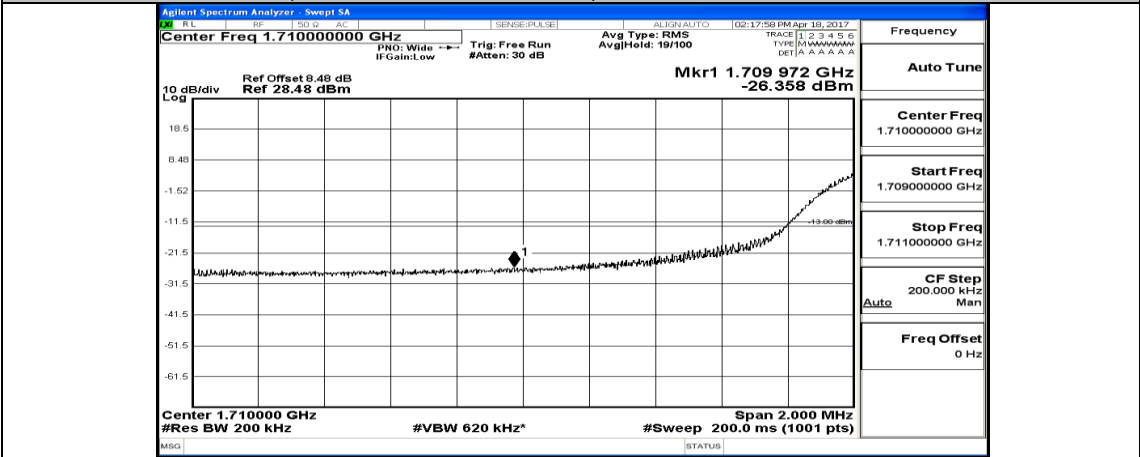

(Channel Bandwidth:20 MHz)_LCH_16QAM_50RB#25