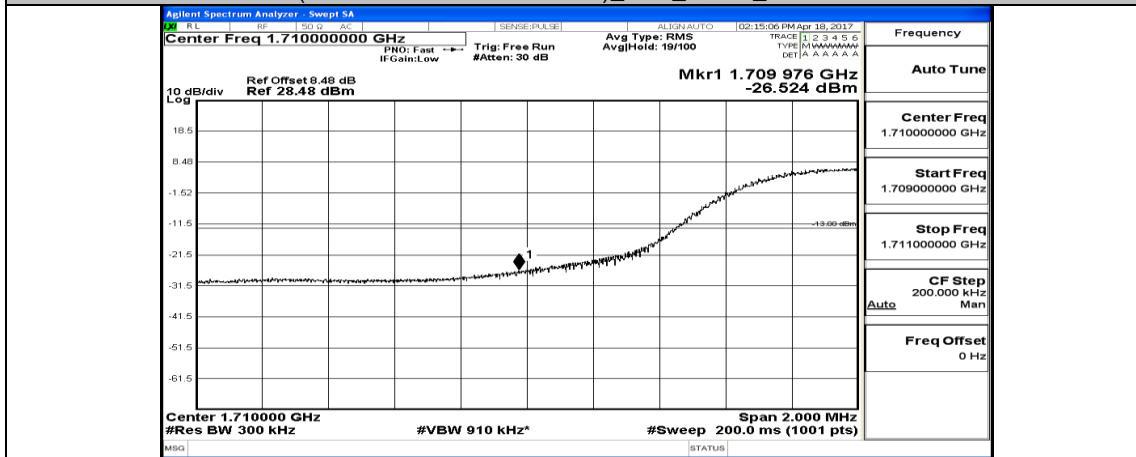

Channel Bandwidth: 10 MHz_HCH_16QAM_1RB#24

Channel Bandwidth: 10 MHz_HCH_16QAM_1RB#49

Channel Bandwidth: 10 MHz_HCH_16QAM_25RB#0

Channel Bandwidth: 15 MHz

(Channel Bandwidth:15 MHz) LCH_QPSK_1RB#74

(Channel Bandwidth:15 MHz)_LCH_QPSK_37RB#0

(Channel Bandwidth:15 MHz)_LCH_QPSK_37RB#18

(Channel Bandwidth:15 MHz)_LCH_QPSK_37RB#38

(Channel Bandwidth:15 MHz) LCH_QPSK_75RB#0

(Channel Bandwidth:15 MHz)_HCH_QPSK_1RB#0

(Channel Bandwidth:15 MHz)_HCH_QPSK_1RB#37