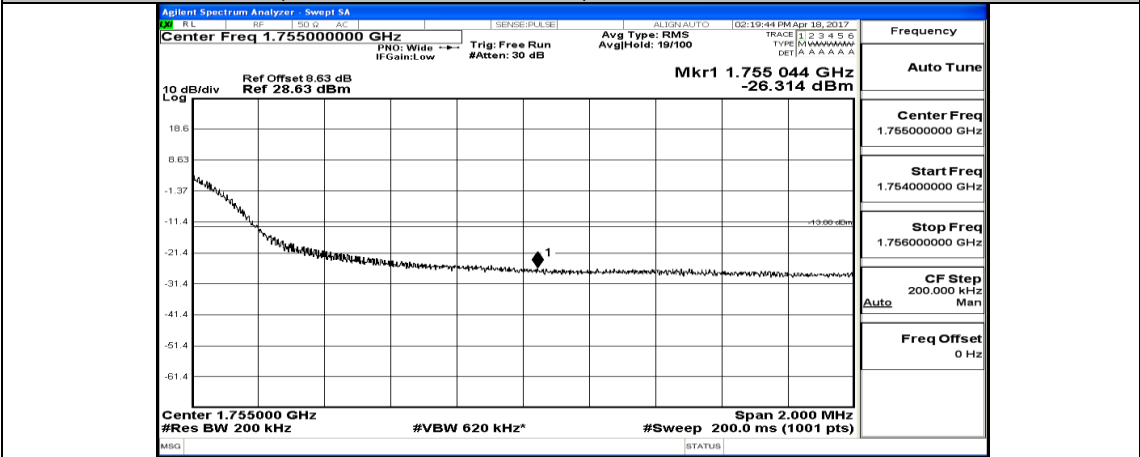

(Channel Bandwidth:20 MHz)_HCH_16QAM_1RB#49

(Channel Bandwidth:20 MHz)_HCH_16QAM_1RB#99

(Channel Bandwidth:20 MHz)_HCH_16QAM_50RB#0

(Channel Bandwidth:20 MHz)_HCH_16QAM_50RB#25

(Channel Bandwidth:20 MHz)_HCH_16QAM_50RB#5