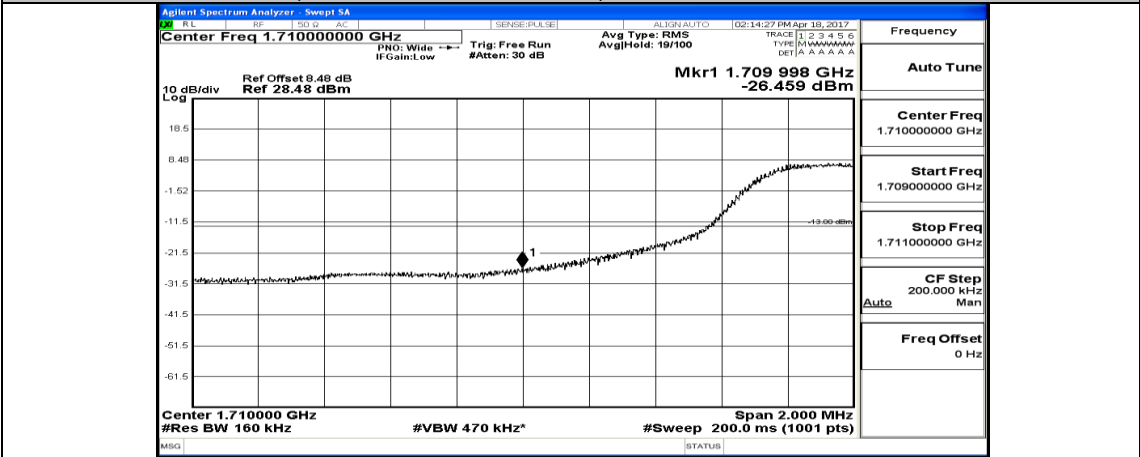

Channel Bandwidth: 10 MHz_HCH_16QAM_1RB#24

Channel Bandwidth: 10 MHz_HCH_16QAM_1RB#49

Channel Bandwidth: 10 MHz_HCH_16QAM_25RB#0

Channel Bandwidth: 15 MHz

(Channel Bandwidth:15 MHz) LCH_QPSK_1RB#74

(Channel Bandwidth:15 MHz)_LCH_QPSK_37RB#0