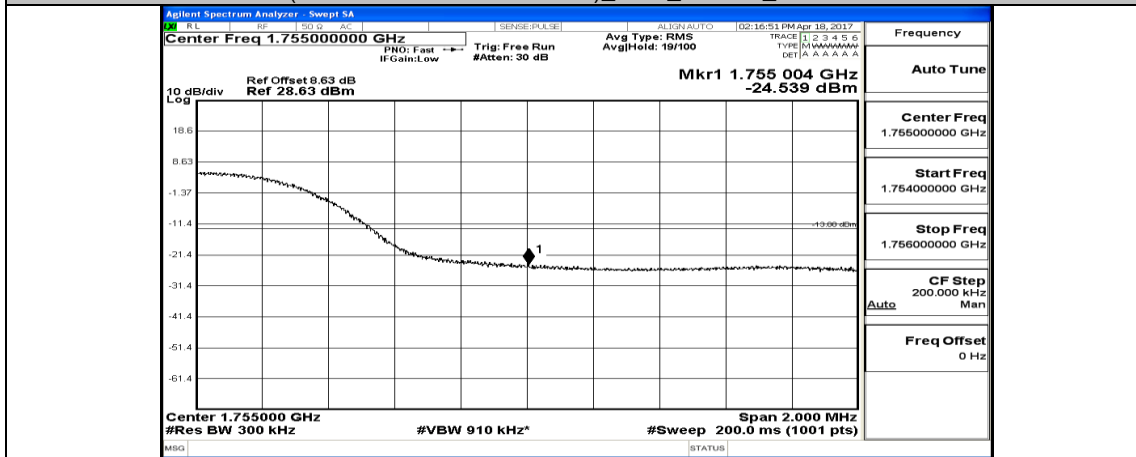

(Channel Bandwidth:15 MHz)_HCH_16QAM_37RB#0

(Channel Bandwidth:15 MHz)_HCH_16QAM_37RB#18

(Channel Bandwidth:15 MHz)_HCH_16QAM_37RB#38

(Channel Bandwidth:15 MHz)_HCH_16QAM_75RB#0

Channel Bandwidth: 20 MHz

(Channel Bandwidth:20 MHz)_LCH_QPSK_1RB#49