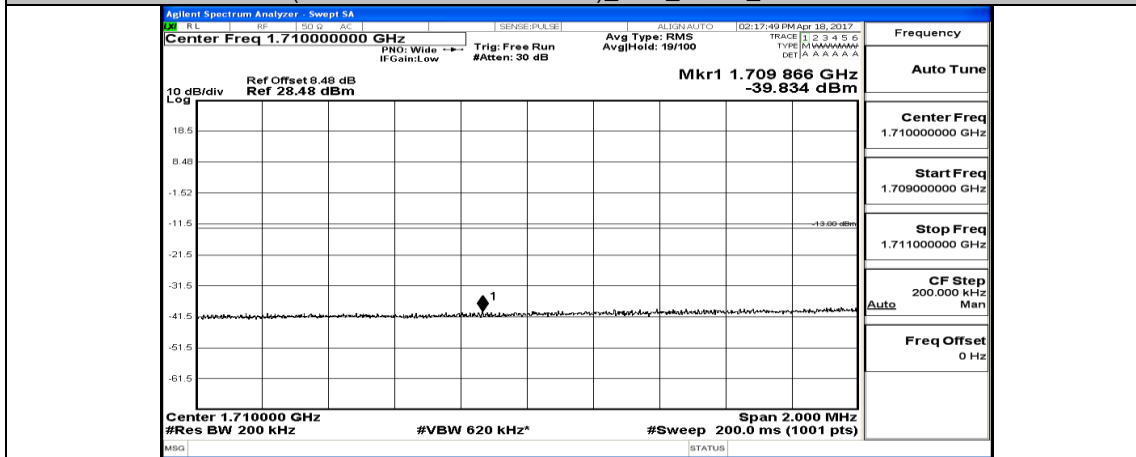

(Channel Bandwidth:20 MHz)_LCH_QPSK_1RB#99

(Channel Bandwidth:20 MHz)_LCH_QPSK_50RB#0

(Channel Bandwidth:20 MHz)_LCH_QPSK_50RB#25

(Channel Bandwidth:20 MHz)_LCH_QPSK_50RB#50

(Channel Bandwidth:20 MHz)_LCH_QPSK_100RB#0