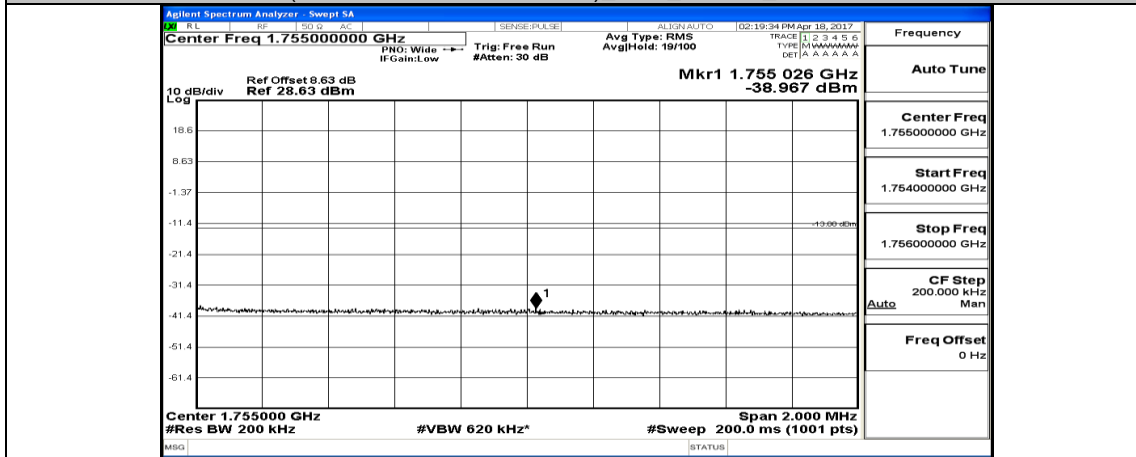

(Channel Bandwidth:20 MHz)_HCH_16QAM_50RB#25