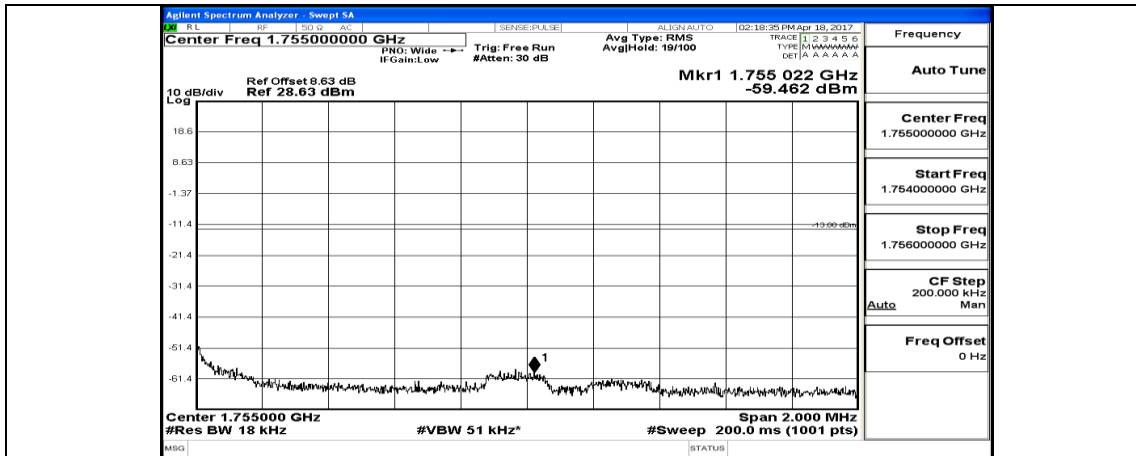

(Channel Bandwidth:20 MHz)_HCH_QPSK_1RB#49