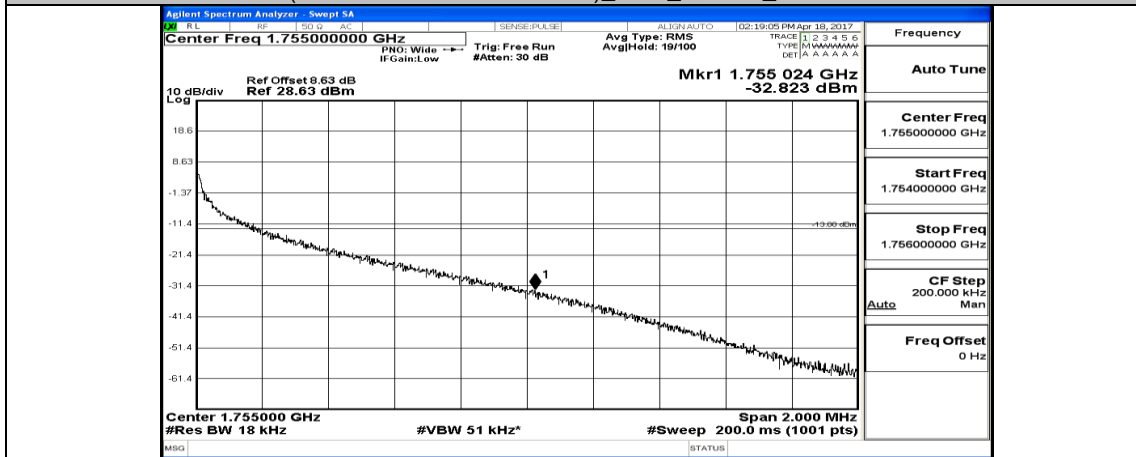

(Channel Bandwidth:20 MHz)_HCH_16QAM_50RB#0