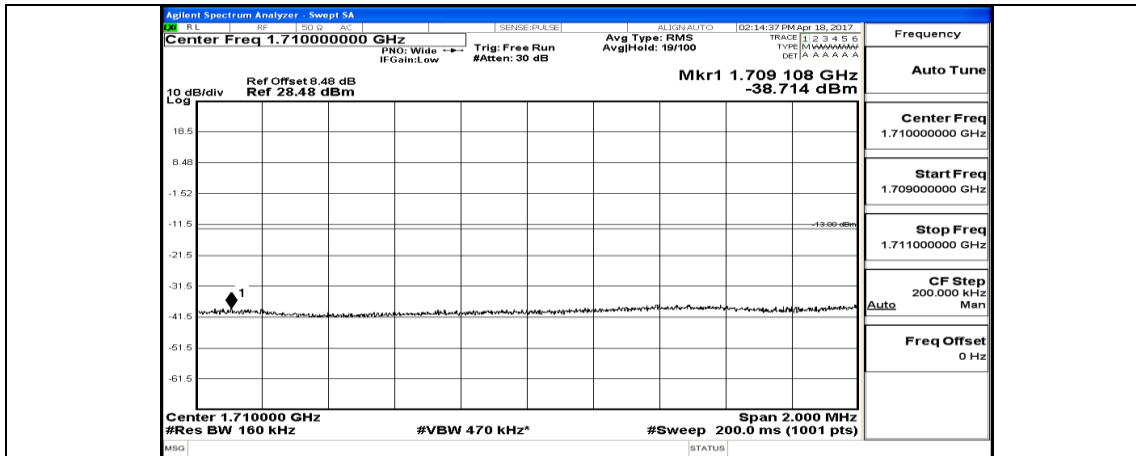

(Channel Bandwidth:15 MHz) LCH_QPSK_75RB#0