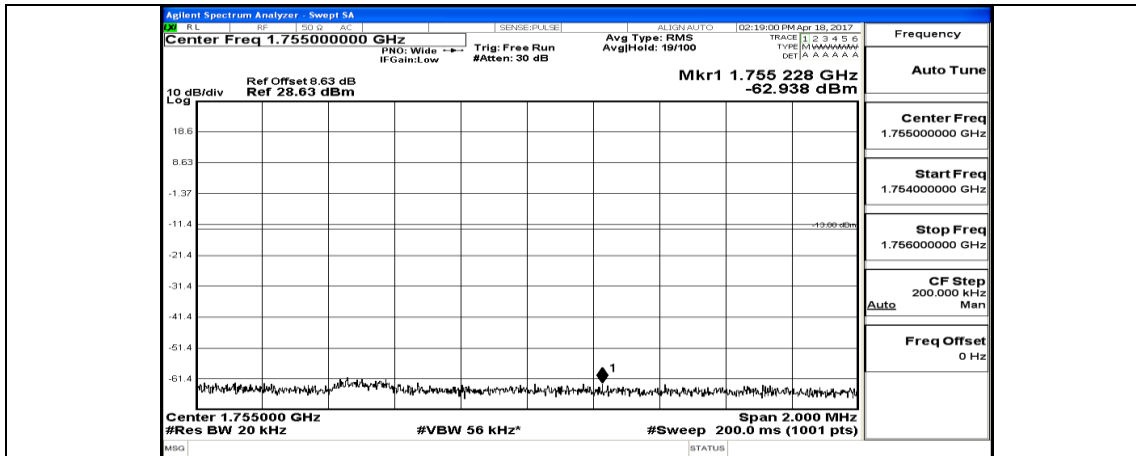

(Channel Bandwidth:20 MHz)_HCH_16QAM_1RB#99