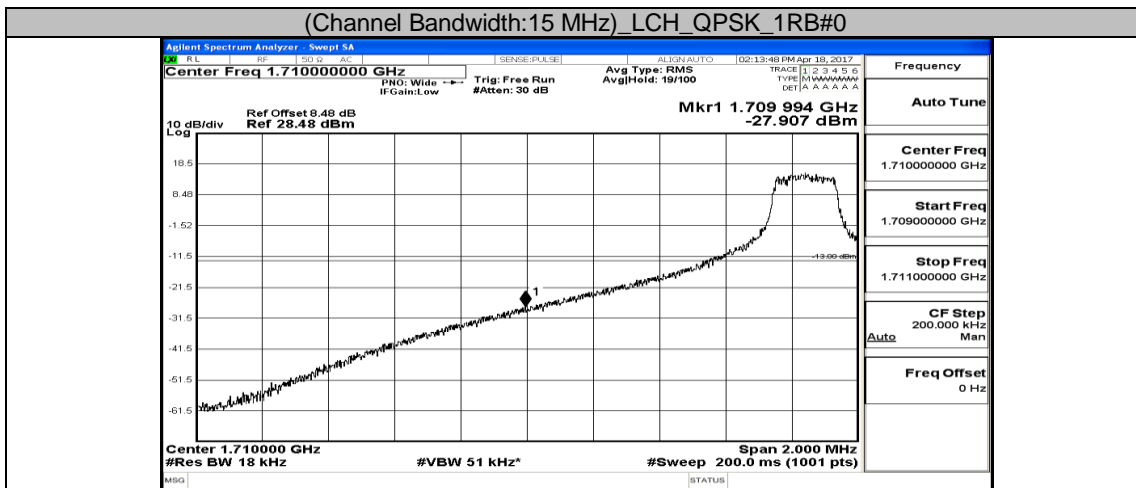

Channel Bandwidth: 10 MHz_HCH_16QAM_1RB#24

Channel Bandwidth: 10 MHz_HCH_16QAM_1RB#49

Channel Bandwidth: 10 MHz_HCH_16QAM_25RB#0

Channel Bandwidth: 15 MHz

(Channel Bandwidth:15 MHz) LCH_QPSK_1RB#74

(Channel Bandwidth:15 MHz)_LCH_QPSK_37RB#0