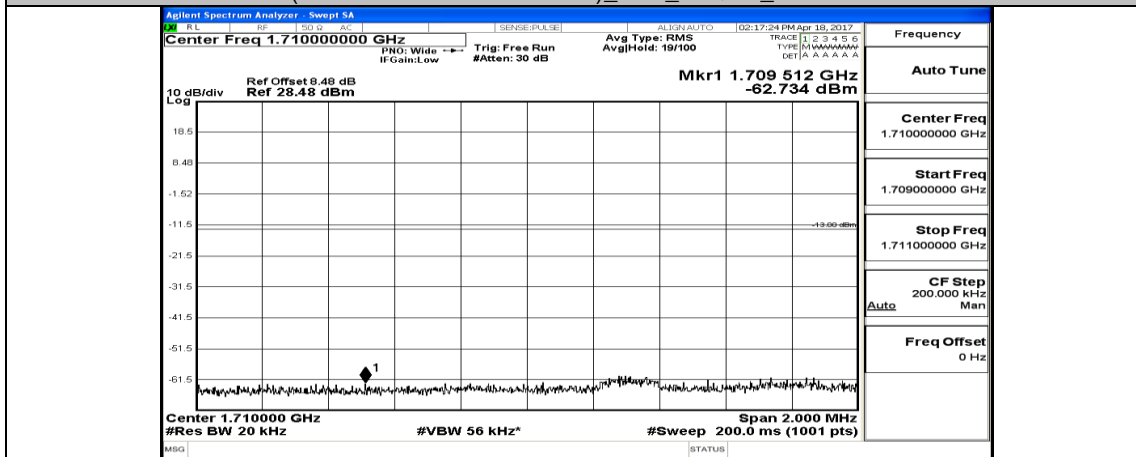

(Channel Bandwidth:20 MHz)_HCH_QPSK_50RB#50

(Channel Bandwidth:20 MHz)_HCH_QPSK_100RB#0

(Channel Bandwidth:20 MHz)_LCH_16QAM_1RB#0

(Channel Bandwidth:20 MHz)_LCH_16QAM_1RB#49

(Channel Bandwidth:20 MHz)_LCH_16QAM_1RB#99