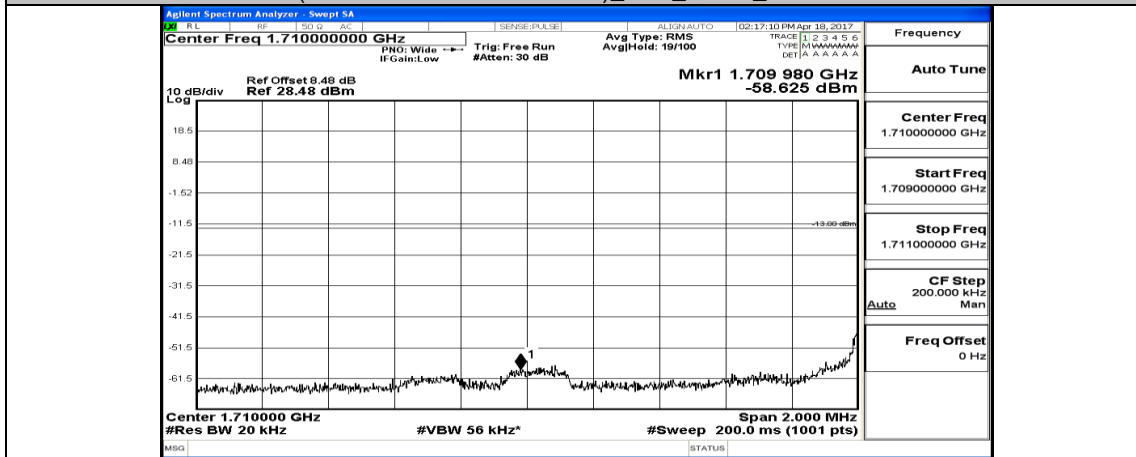

(Channel Bandwidth:20 MHz)_LCH_QPSK_50RB#0