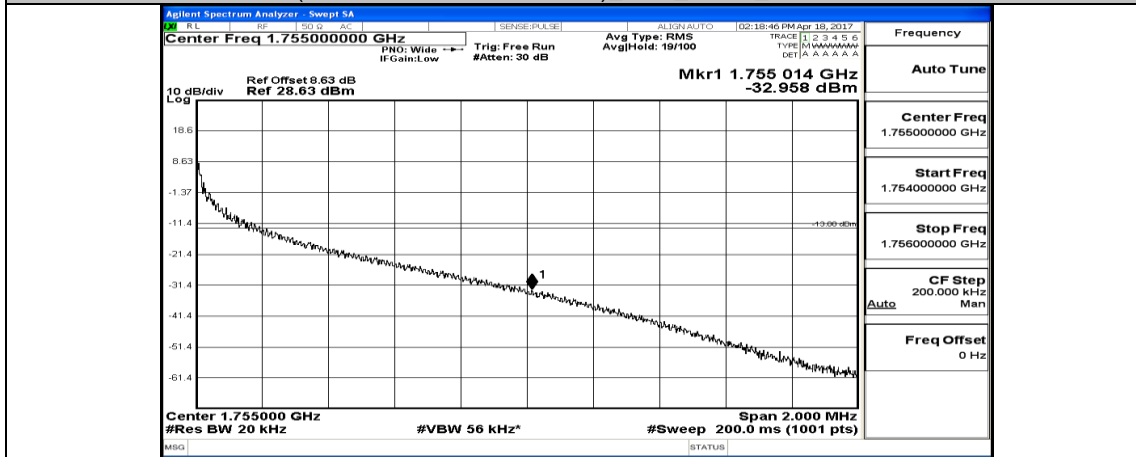

(Channel Bandwidth:20 MHz)_HCH_QPSK_50RB#0