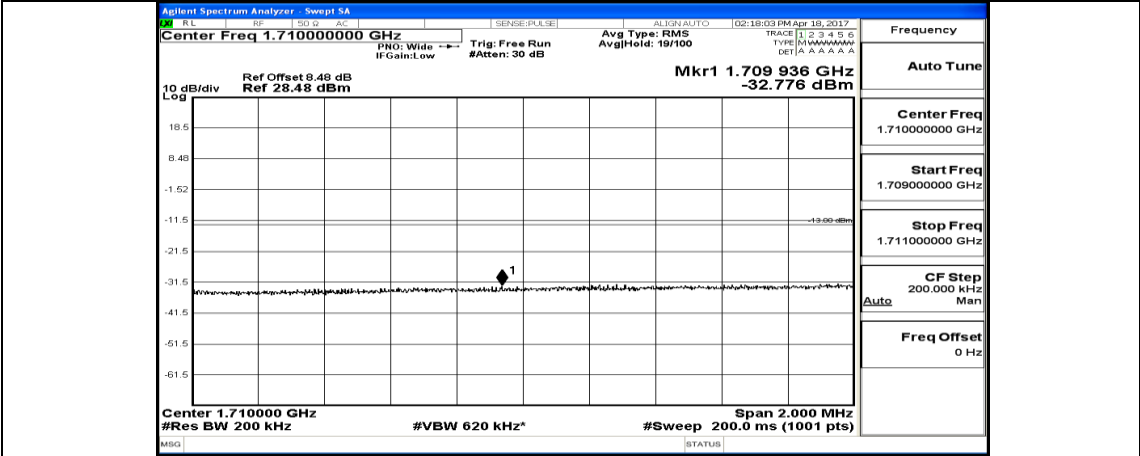

(Channel Bandwidth:20 MHz)_LCH_16QAM_50RB#50