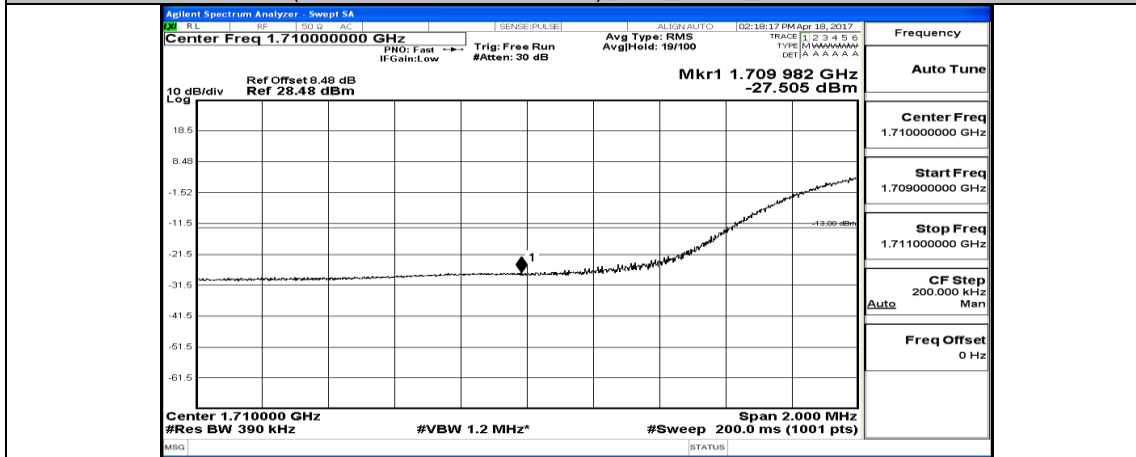

(Channel Bandwidth:20 MHz)_LCH_QPSK_1RB#99

(Channel Bandwidth:20 MHz)_LCH_QPSK_50RB#0

(Channel Bandwidth:20 MHz)_LCH_QPSK_50RB#25

(Channel Bandwidth:20 MHz)_LCH_QPSK_50RB#50

(Channel Bandwidth:20 MHz)_LCH_QPSK_100RB#0