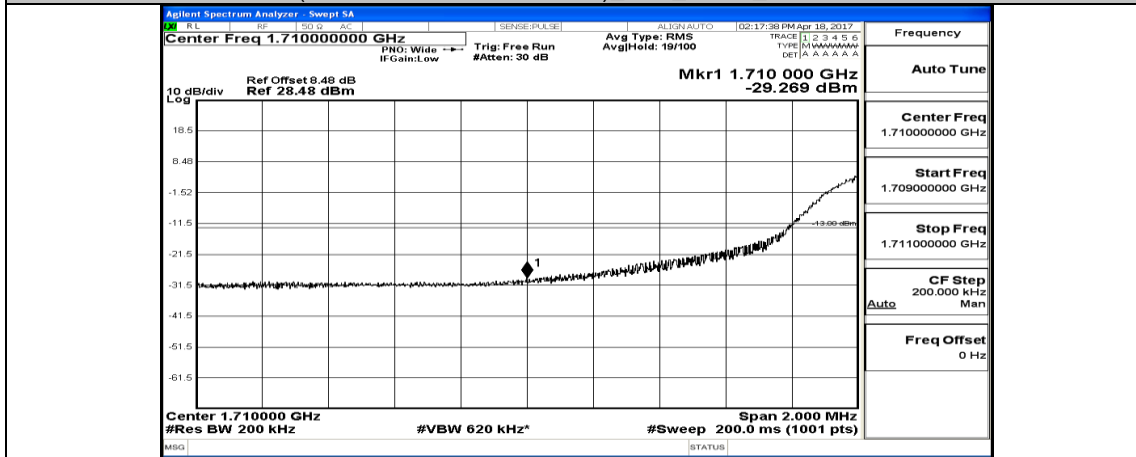

(Channel Bandwidth:20 MHz)_LCH_QPSK_50RB#25