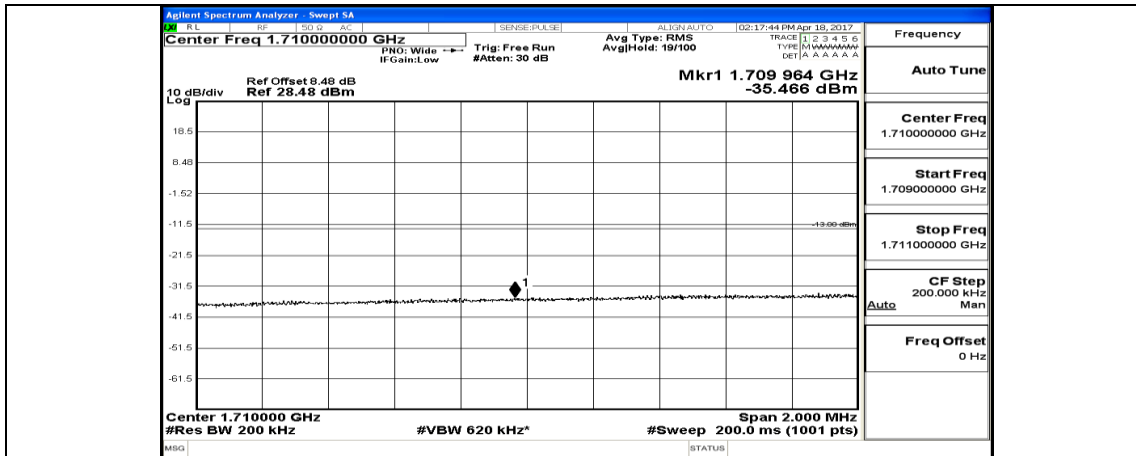

(Channel Bandwidth:20 MHz)_LCH_QPSK_50RB#50