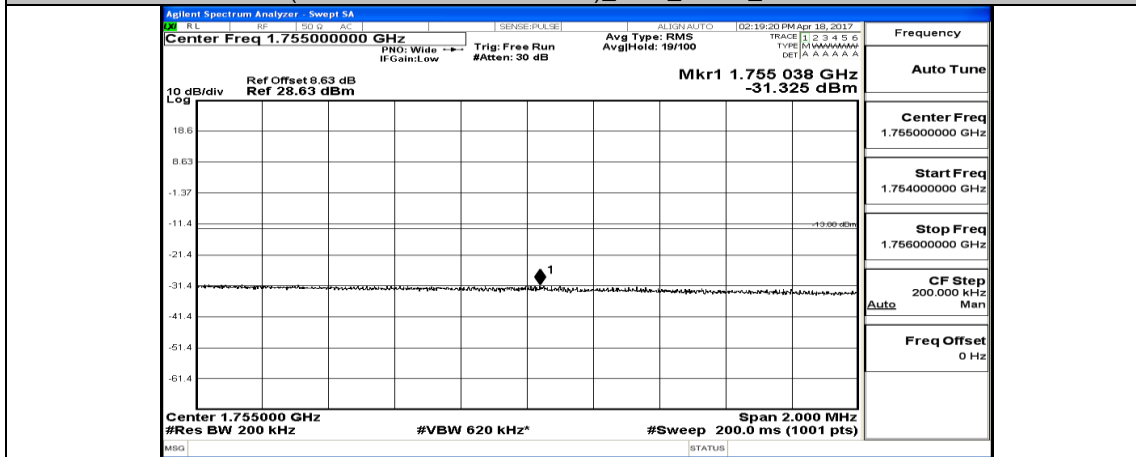

(Channel Bandwidth:20 MHz)_HCH_QPSK_1RB#0

(Channel Bandwidth:20 MHz)_HCH_QPSK_1RB#49

(Channel Bandwidth:20 MHz)_HCH_QPSK_1RB#99

(Channel Bandwidth:20 MHz)_HCH_QPSK_50RB#0

(Channel Bandwidth:20 MHz)_HCH_QPSK_50RB#25