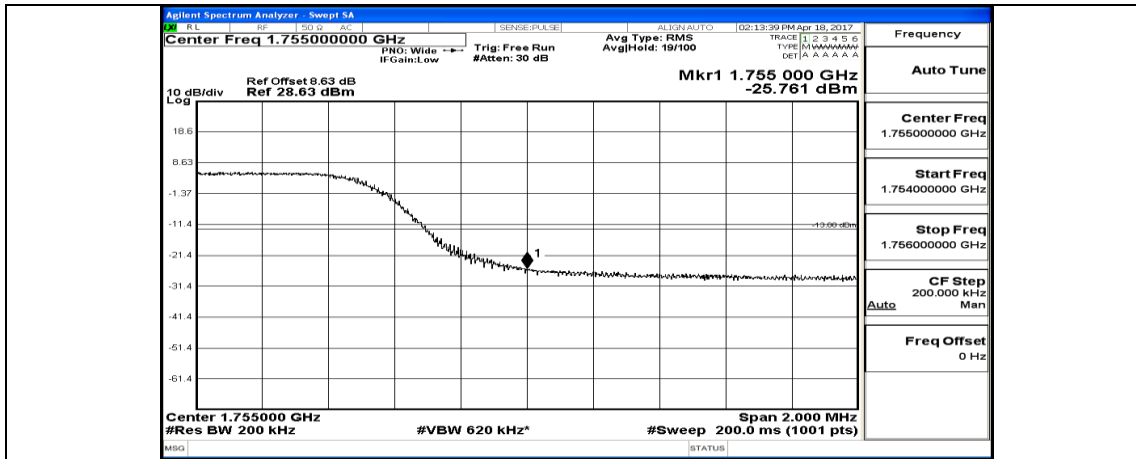

Channel Bandwidth: 10 MHz_HCH_16QAM_1RB#24

Channel Bandwidth: 10 MHz_HCH_16QAM_1RB#49

Channel Bandwidth: 10 MHz_HCH_16QAM_25RB#0

Channel Bandwidth: 15 MHz

(Channel Bandwidth:15 MHz) LCH_QPSK_1RB#74

(Channel Bandwidth:15 MHz)_LCH_QPSK_37RB#0

(Channel Bandwidth:15 MHz)_LCH_QPSK_37RB#18

(Channel Bandwidth:15 MHz)_LCH_QPSK_37RB#38

(Channel Bandwidth:15 MHz) LCH_QPSK_75RB#0

(Channel Bandwidth:15 MHz)_HCH_QPSK_1RB#0

(Channel Bandwidth:15 MHz)_HCH_QPSK_1RB#37