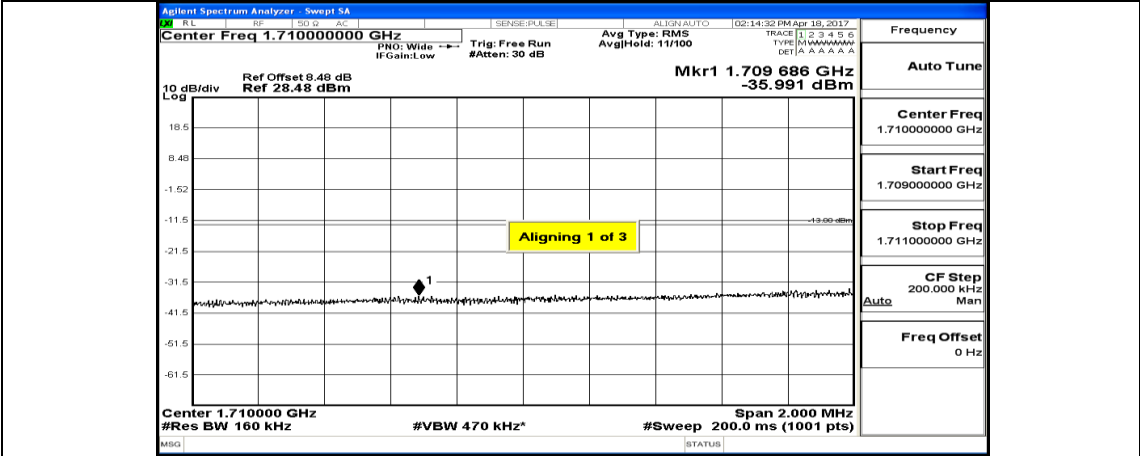

(Channel Bandwidth:15 MHz)_LCH_QPSK_37RB#38