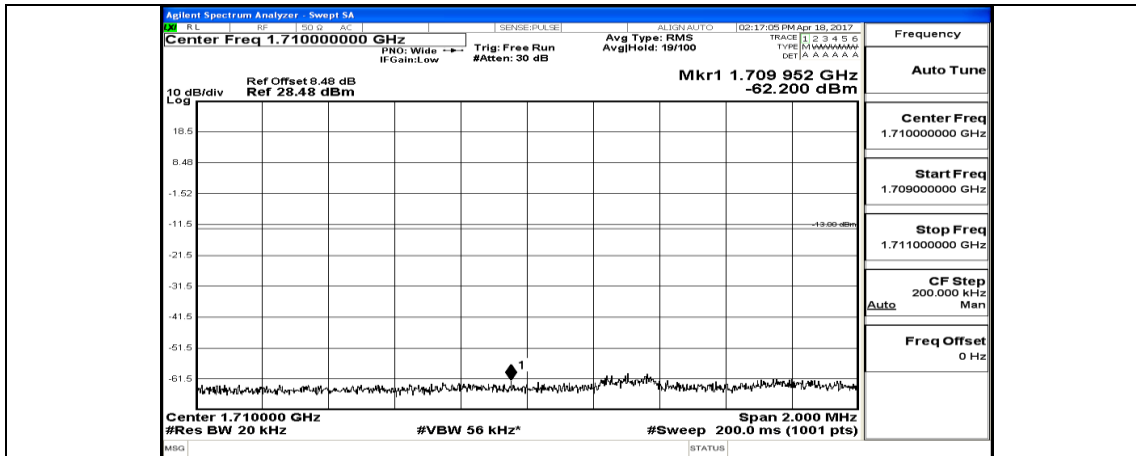

(Channel Bandwidth:15 MHz)_HCH_16QAM_37RB#0

(Channel Bandwidth:15 MHz)_HCH_16QAM_37RB#18

(Channel Bandwidth:15 MHz)_HCH_16QAM_37RB#38

(Channel Bandwidth:15 MHz)_HCH_16QAM_75RB#0

Channel Bandwidth: 20 MHz

(Channel Bandwidth:20 MHz)_LCH_QPSK_1RB#49