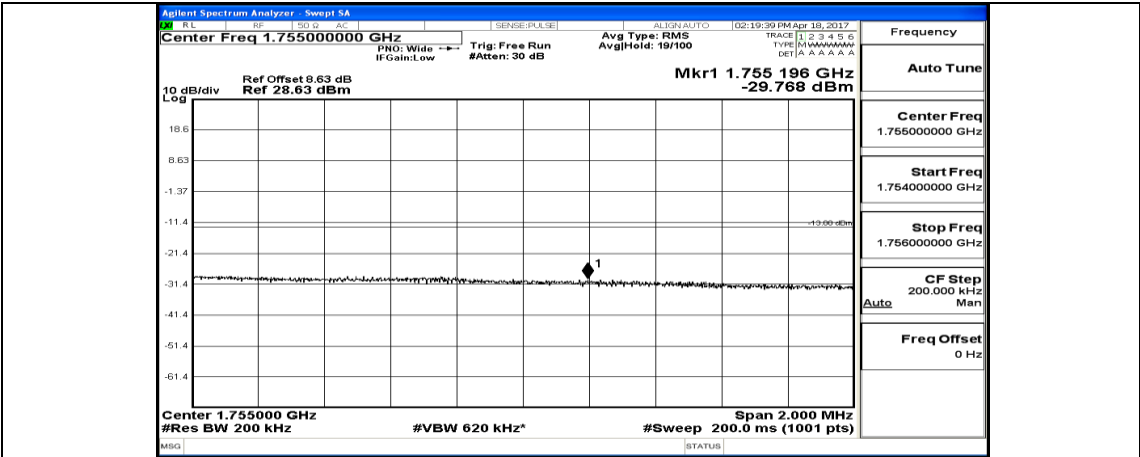

(Channel Bandwidth:20 MHz)_HCH_16QAM_1RB#49

(Channel Bandwidth:20 MHz)_HCH_16QAM_1RB#99

(Channel Bandwidth:20 MHz)_HCH_16QAM_50RB#0

(Channel Bandwidth:20 MHz)_HCH_16QAM_50RB#25

(Channel Bandwidth:20 MHz)_HCH_16QAM_50RB#5