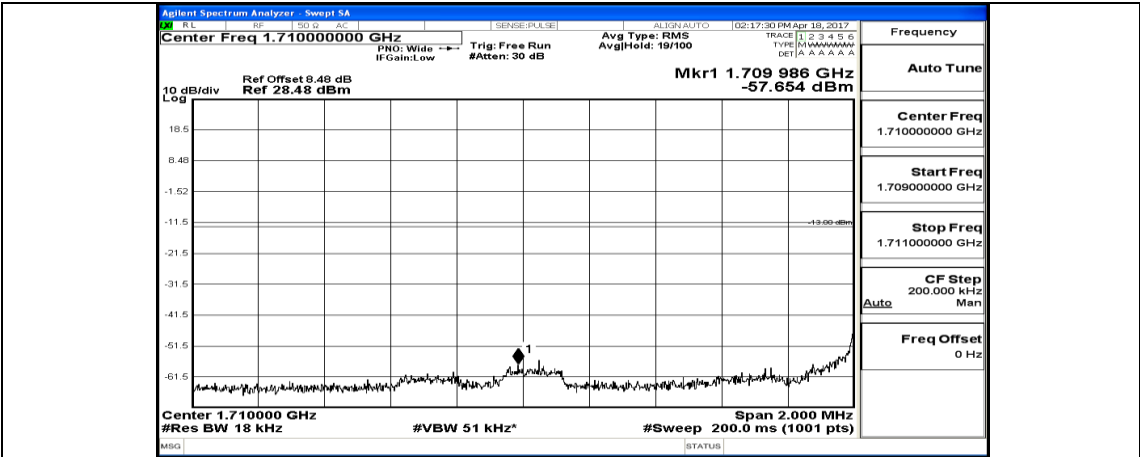

(Channel Bandwidth:20 MHz)_HCH_QPSK_50RB#50

(Channel Bandwidth:20 MHz)_HCH_QPSK_100RB#0

(Channel Bandwidth:20 MHz)_LCH_16QAM_1RB#0

(Channel Bandwidth:20 MHz)_LCH_16QAM_1RB#49

(Channel Bandwidth:20 MHz)_LCH_16QAM_1RB#99