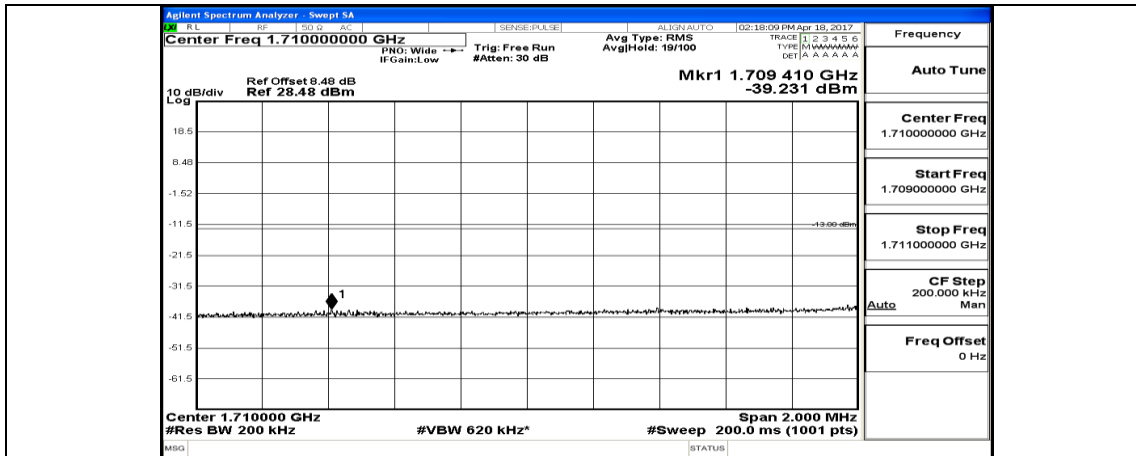

(Channel Bandwidth:20 MHz)_LCH_16QAM_100RB#0