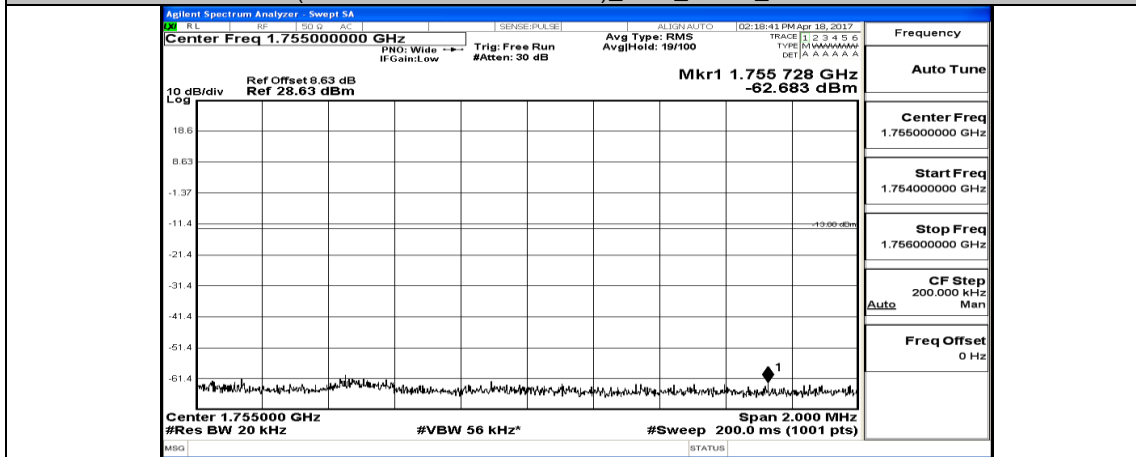

(Channel Bandwidth:20 MHz)_HCH_QPSK_1RB#99