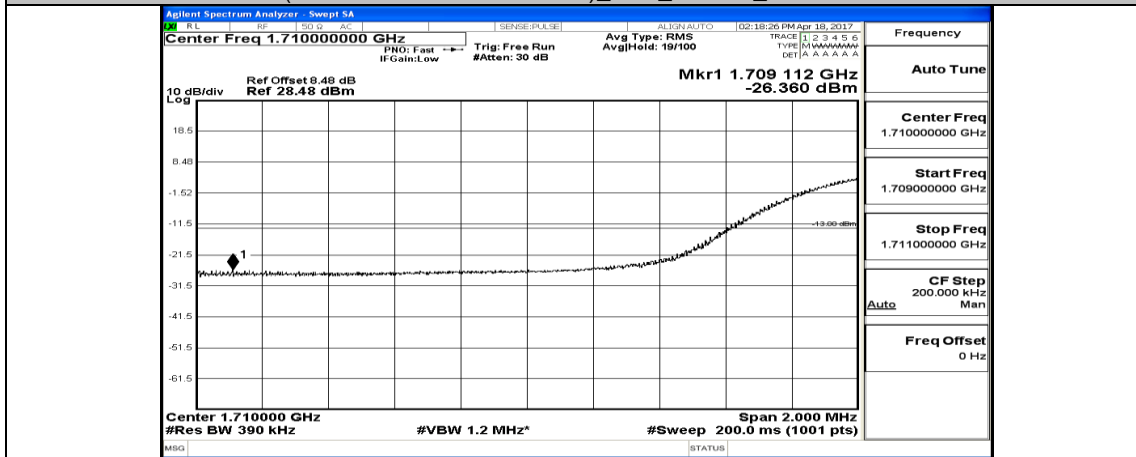

(Channel Bandwidth:20 MHz)_LCH_16QAM_50RB#0

(Channel Bandwidth:20 MHz)_LCH_16QAM_50RB#25

(Channel Bandwidth:20 MHz)_LCH_16QAM_50RB#50

(Channel Bandwidth:20 MHz)_LCH_16QAM_100RB#0

(Channel Bandwidth:20 MHz)_HCH_16QAM_1RB#0