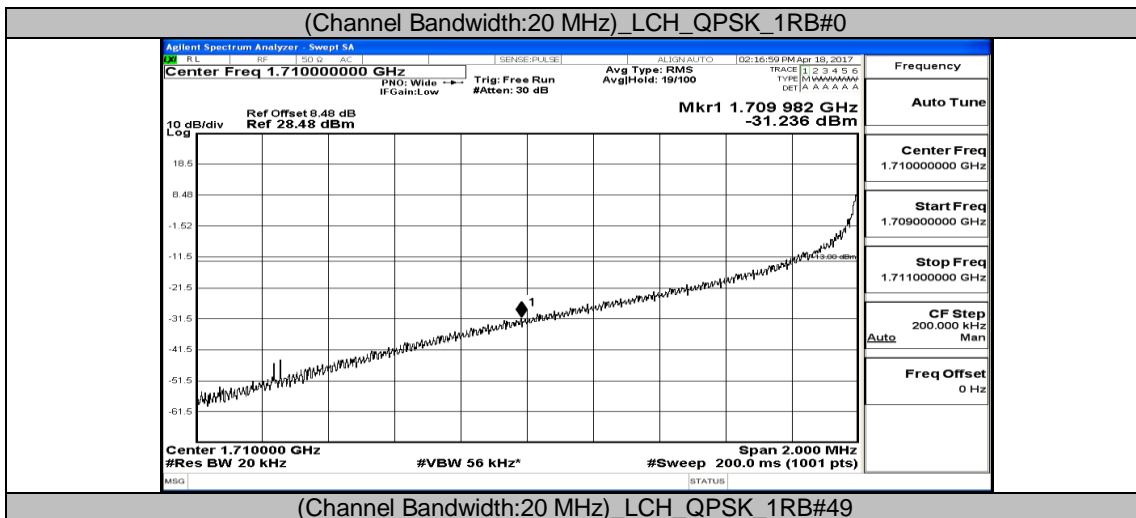

(Channel Bandwidth:15 MHz)_HCH_16QAM_37RB#0

(Channel Bandwidth:15 MHz)_HCH_16QAM_37RB#18

(Channel Bandwidth:15 MHz)_HCH_16QAM_37RB#38

(Channel Bandwidth:15 MHz)_HCH_16QAM_75RB#0

Channel Bandwidth: 20 MHz

(Channel Bandwidth:20 MHz)_LCH_QPSK_1RB#49