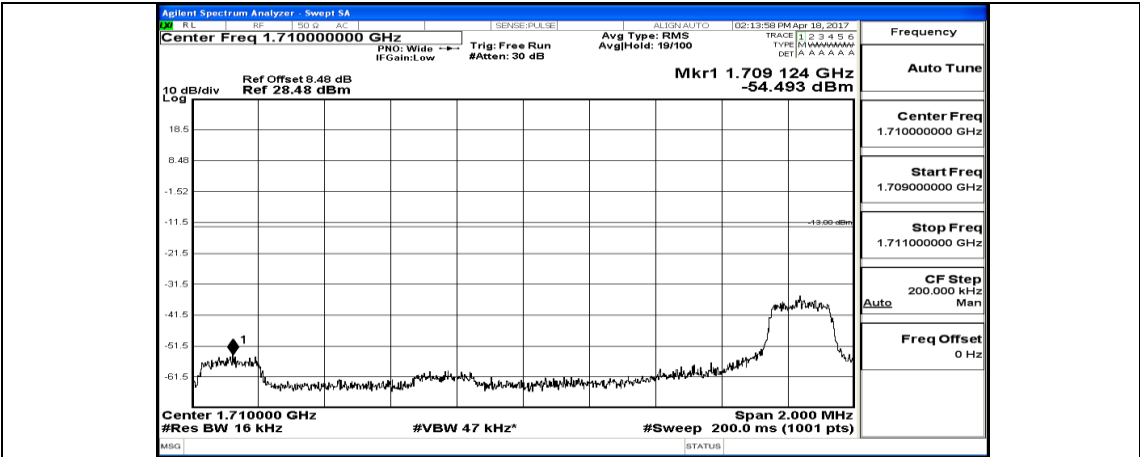

Channel Bandwidth: 10 MHz_HCH_16QAM_1RB#24

Channel Bandwidth: 10 MHz_HCH_16QAM_1RB#49

Channel Bandwidth: 10 MHz_HCH_16QAM_25RB#0

Channel Bandwidth: 15 MHz

(Channel Bandwidth:15 MHz) LCH_QPSK_1RB#74

(Channel Bandwidth:15 MHz)_LCH_QPSK_37RB#0