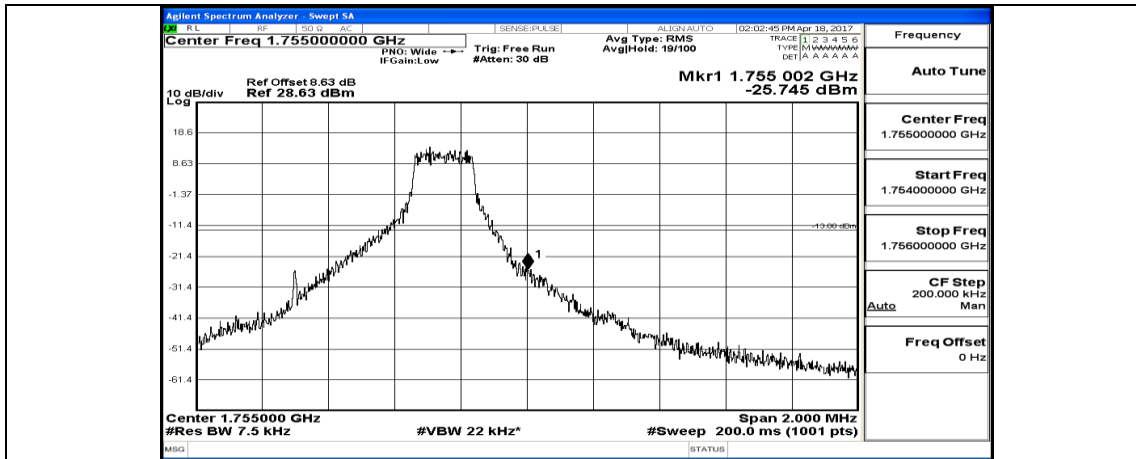

(Channel Bandwidth: 1.4 MHz)_HCH_QPSK_1RB#5