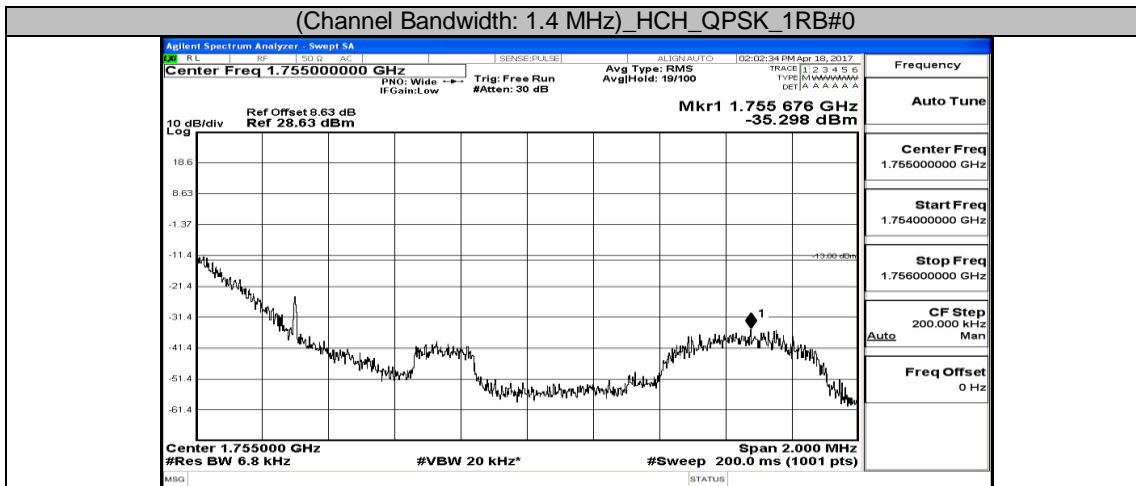

Appendix D: Band Edge LTE Band 4 Test Graphs

Channel Bandwidth: 1.4 MHz

(Channel Bandwidth: 1.4 MHz)_LCH_QPSK_3RB#2

(Channel Bandwidth: 1.4 MHz)_LCH_QPSK_3RB#3

(Channel Bandwidth: 1.4 MHz)_LCH_QPSK_6RB#0

(Channel Bandwidth: 1.4 MHz)_HCH_QPSK_1RB#0