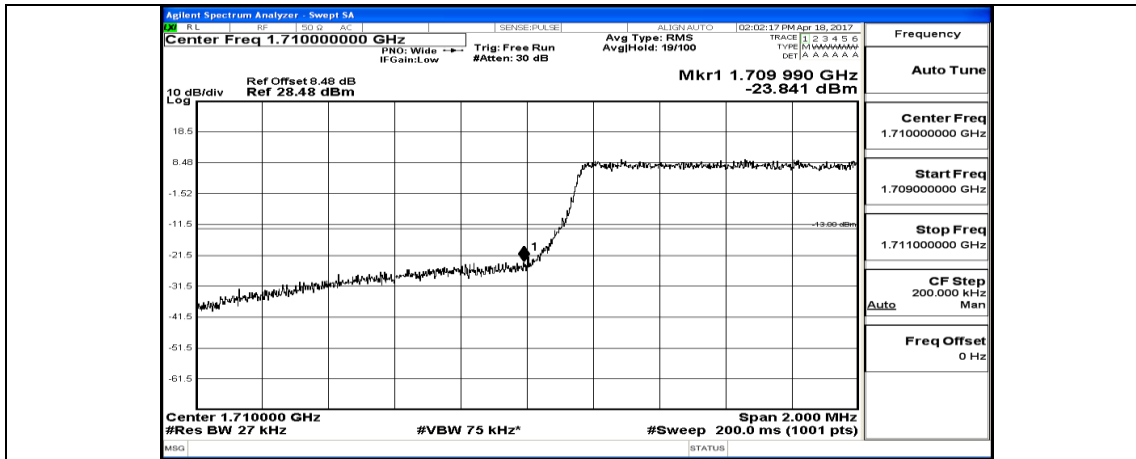

Appendix D: Band Edge LTE Band 4 Test Graphs

Channel Bandwidth: 1.4 MHz

(Channel Bandwidth: 1.4 MHz)_LCH_QPSK_3RB#2

(Channel Bandwidth: 1.4 MHz)_LCH_QPSK_3RB#3

(Channel Bandwidth: 1.4 MHz)_LCH_QPSK_6RB#0

(Channel Bandwidth: 1.4 MHz)_HCH_QPSK_1RB#0