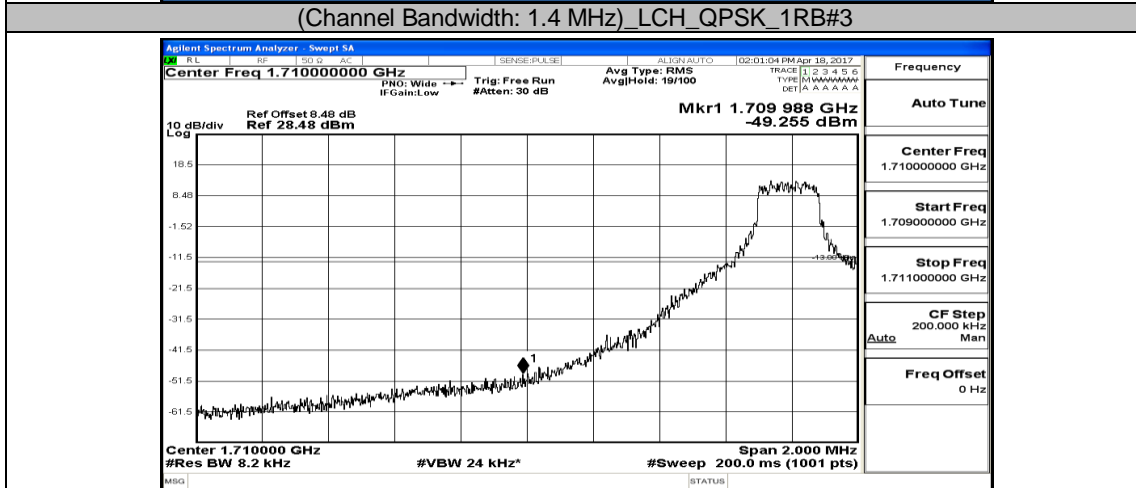

Appendix D: Band Edge LTE Band 4 Test Graphs

Channel Bandwidth: 1.4 MHz

(Channel Bandwidth: 1.4 MHz)_LCH_QPSK_3RB#2

(Channel Bandwidth: 1.4 MHz)_LCH_QPSK_3RB#3

(Channel Bandwidth: 1.4 MHz)_LCH_QPSK_6RB#0

(Channel Bandwidth: 1.4 MHz)_HCH_QPSK_1RB#0