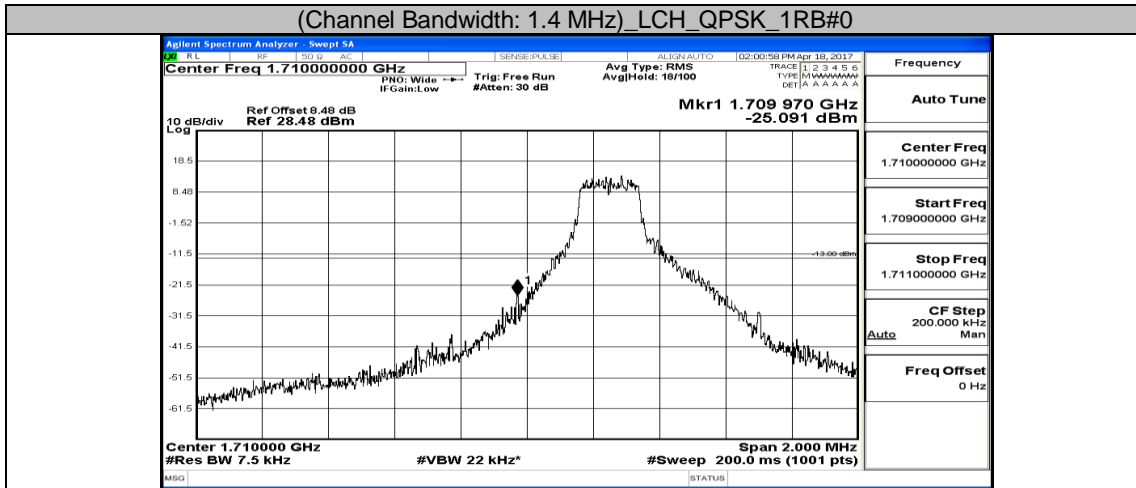

Appendix D: Band Edge LTE Band 4 Test Graphs

Channel Bandwidth: 1.4 MHz

(Channel Bandwidth: 1.4 MHz)_LCH_QPSK_3RB#2

(Channel Bandwidth: 1.4 MHz)_LCH_QPSK_3RB#3

(Channel Bandwidth: 1.4 MHz)_LCH_QPSK_6RB#0

(Channel Bandwidth: 1.4 MHz)_HCH_QPSK_1RB#0