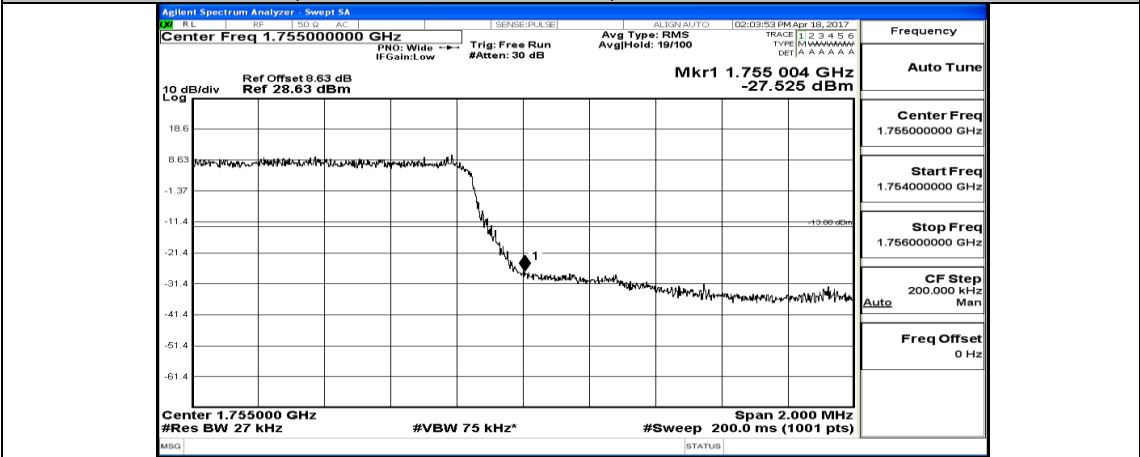

Appendix D: Band Edge LTE Band 4 Test Graphs

Channel Bandwidth: 1.4 MHz

(Channel Bandwidth: 1.4 MHz)_LCH_QPSK_3RB#2

(Channel Bandwidth: 1.4 MHz)_LCH_QPSK_3RB#3

(Channel Bandwidth: 1.4 MHz)_LCH_QPSK_6RB#0

(Channel Bandwidth: 1.4 MHz)_HCH_QPSK_1RB#0

(Channel Bandwidth: 1.4 MHz)_HCH_QPSK_1RB#3

(Channel Bandwidth: 1.4 MHz)_HCH_QPSK_1RB#5

(Channel Bandwidth: 1.4 MHz)_HCH_QPSK_3RB#0

(Channel Bandwidth: 1.4 MHz)_HCH_QPSK_3RB#2

(Channel Bandwidth: 1.4 MHz)_HCH_QPSK_3RB#3

(Channel Bandwidth: 1.4 MHz) HCH_QPSK_6RB#0

(Channel Bandwidth: 1.4 MHz) LCH_16QAM_1RB#0

(Channel Bandwidth: 1.4 MHz) LCH_16QAM_1RB#3

(Channel Bandwidth: 1.4 MHz)_LCH_16QAM_1RB#5

(Channel Bandwidth: 1.4 MHz)_LCH_16QAM_3RB#0