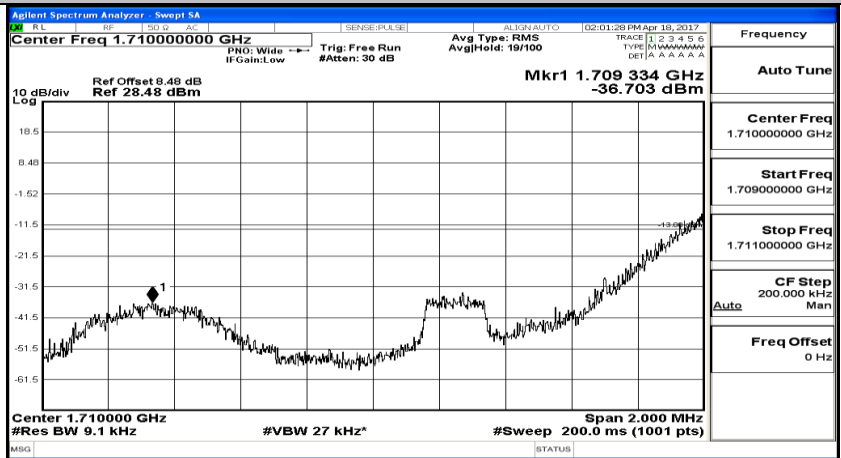

(Channel Bandwidth: 1.4 MHz) HCH_QPSK_6RB#0

(Channel Bandwidth: 1.4 MHz) LCH_16QAM_1RB#0

(Channel Bandwidth: 1.4 MHz) LCH_16QAM_1RB#3

(Channel Bandwidth: 1.4 MHz)_LCH_16QAM_1RB#5

(Channel Bandwidth: 1.4 MHz)_LCH_16QAM_3RB#0