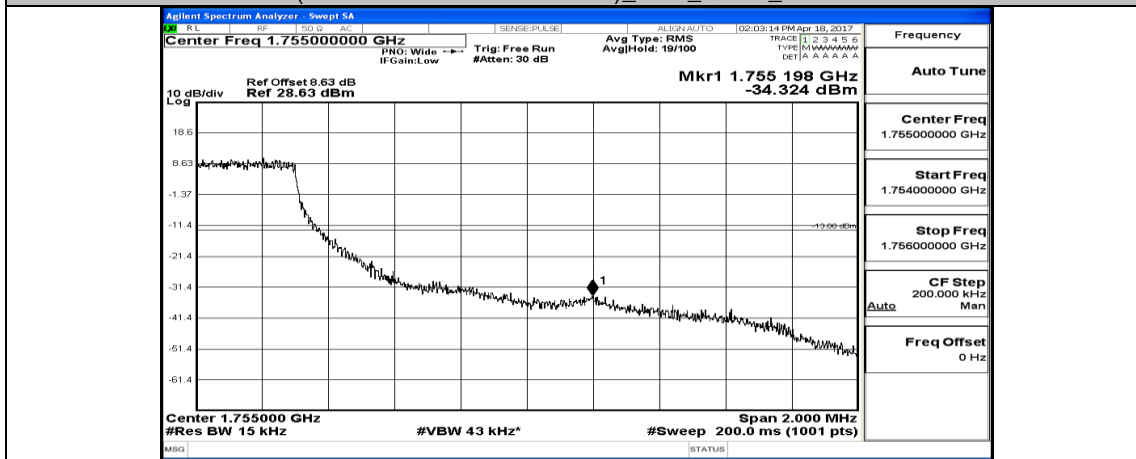

(Channel Bandwidth: 1.4 MHz)_HCH_QPSK_3RB#0