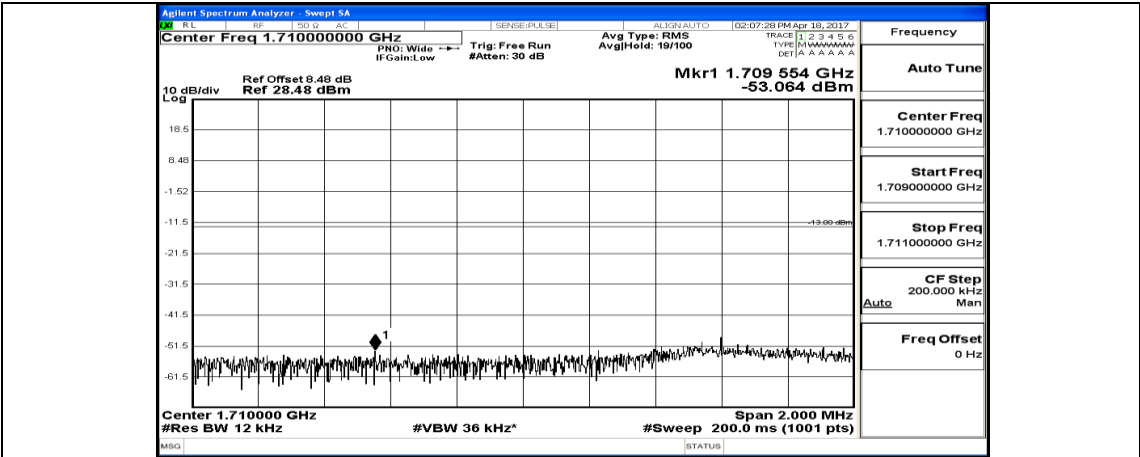

(Channel Bandwidth: 3 MHz)_HCH_16QAM_8RB#7

(Channel Bandwidth: 3 MHz)_HCH_16QAM_15RB#0

Channel Bandwidth: 5 MHz

(Channel Bandwidth: 5 MHz)_LCH_QPSK_1RB#12

(Channel Bandwidth: 5 MHz)_LCH_QPSK_1RB#24

(Channel Bandwidth: 5 MHz)_LCH_QPSK_12RB#0