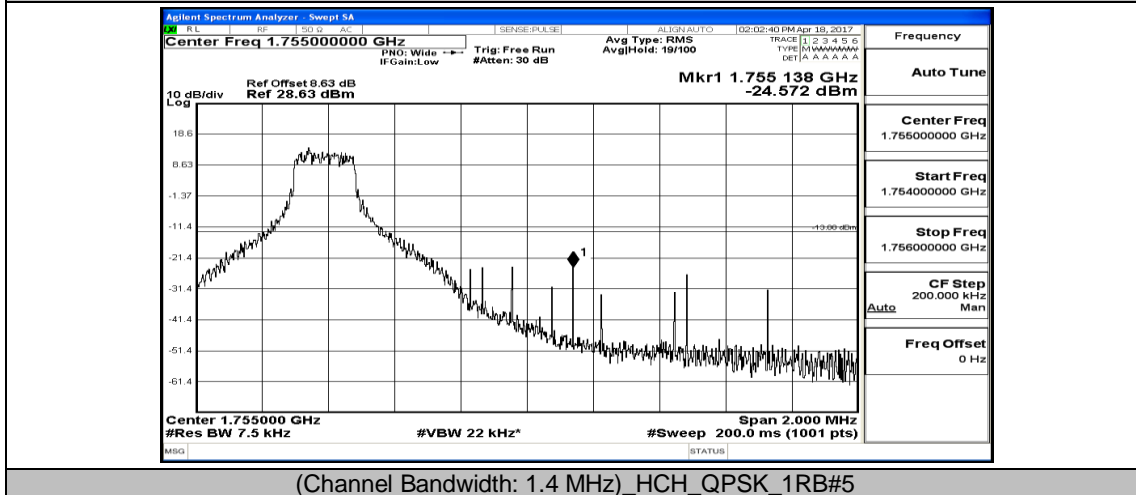

(Channel Bandwidth: 1.4 MHz)_HCH_QPSK_1RB#3