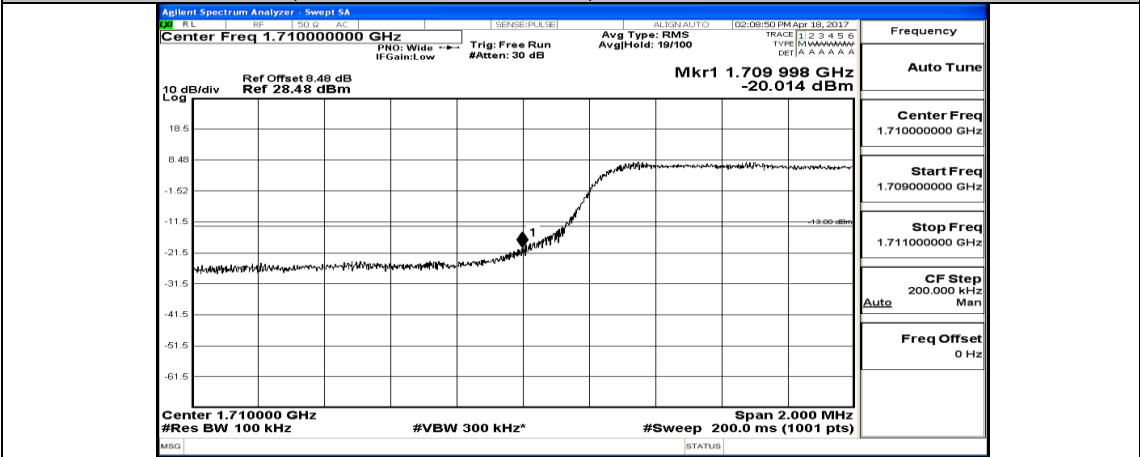

(Channel Bandwidth: 5 MHz)_LCH_16QAM_25RB#0