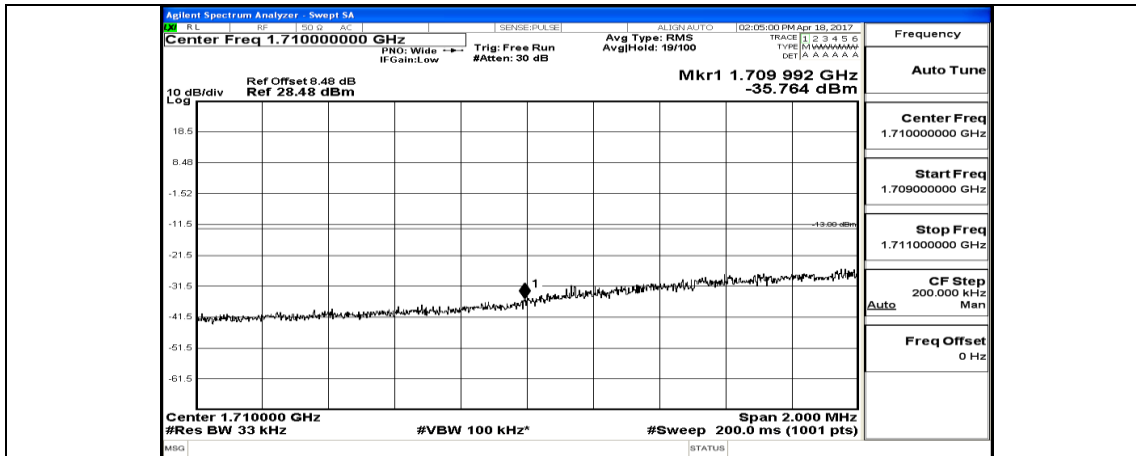

Channel Bandwidth: 3 MHz

(Channel Bandwidth: 3 MHz)_LCH_QPSK_1RB#7

(Channel Bandwidth: 3 MHz)_LCH_QPSK_1RB#14

(Channel Bandwidth: 3 MHz)_LCH_QPSK_8RB#0

(Channel Bandwidth: 3 MHz)_LCH_QPSK_8RB#4

(Channel Bandwidth: 3 MHz)_LCH_QPSK_8RB#7