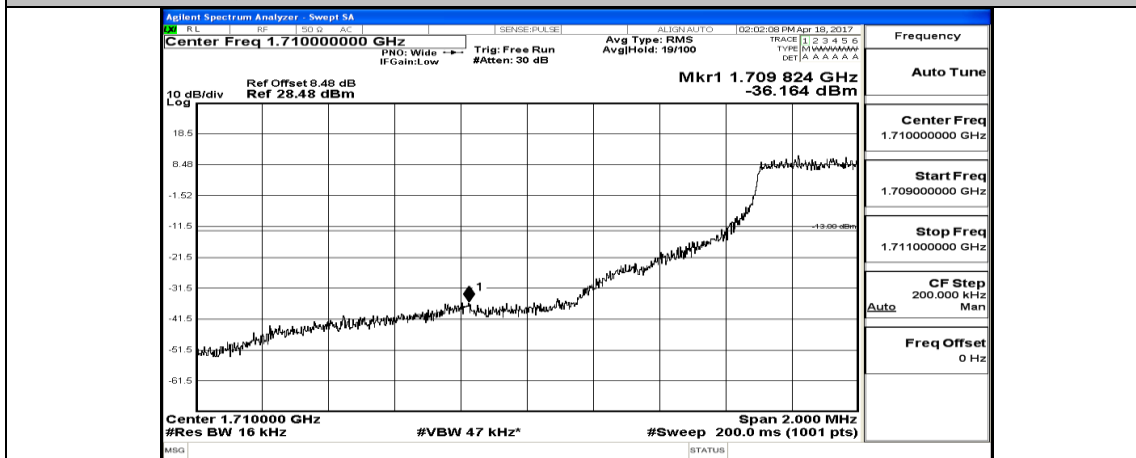

(Channel Bandwidth: 1.4 MHz) HCH_QPSK_6RB#0

(Channel Bandwidth: 1.4 MHz) LCH_16QAM_1RB#0

(Channel Bandwidth: 1.4 MHz) LCH_16QAM_1RB#3

(Channel Bandwidth: 1.4 MHz)_LCH_16QAM_1RB#5

(Channel Bandwidth: 1.4 MHz)_LCH_16QAM_3RB#0

(Channel Bandwidth: 1.4 MHz)_LCH_16QAM_3RB#2

(Channel Bandwidth: 1.4 MHz)_LCH_16QAM_3RB#3

(Channel Bandwidth: 1.4 MHz)_LCH_16QAM_6RB#0

(Channel Bandwidth: 1.4 MHz)_HCH_16QAM_1RB#0

(Channel Bandwidth: 1.4 MHz)_HCH_16QAM_1RB#3