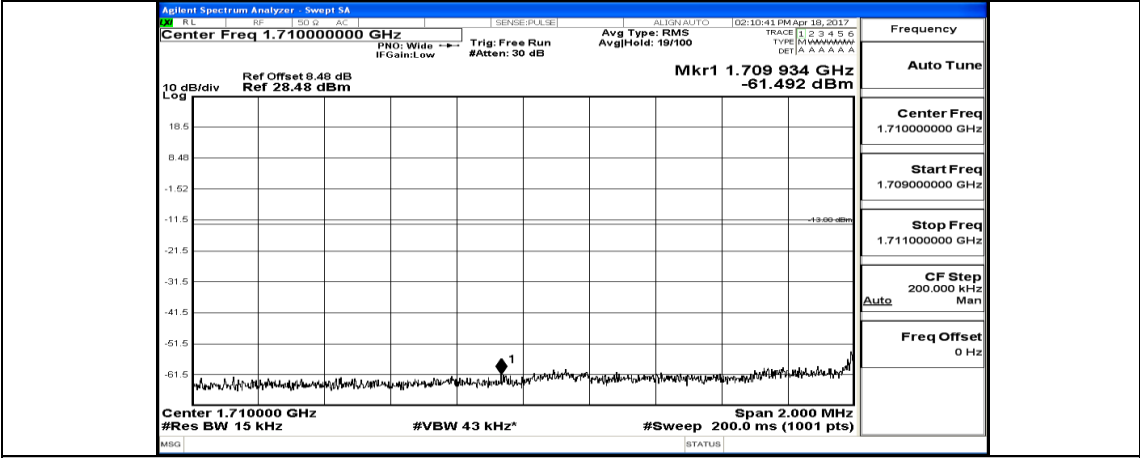

Channel Bandwidth: 10 MHz_LCH_QPSK_1RB#24