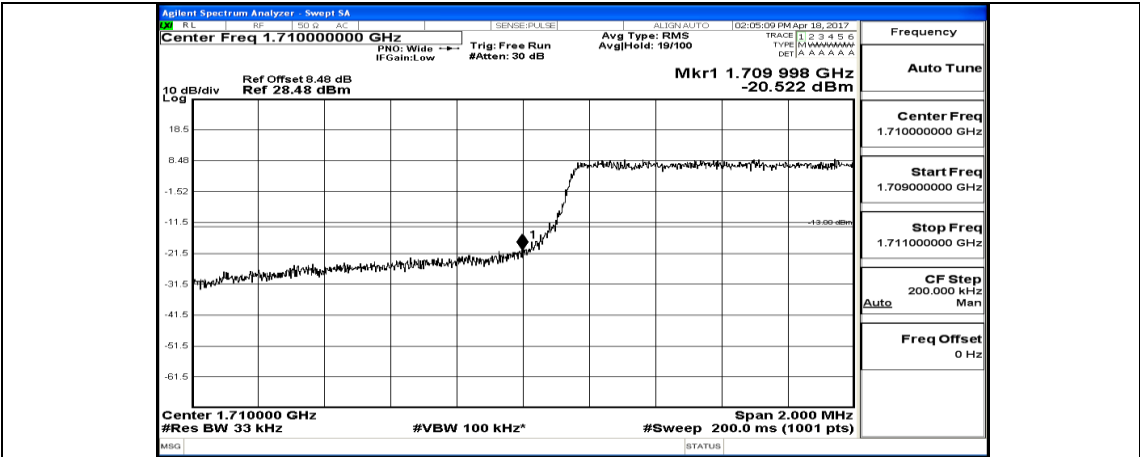

(Channel Bandwidth: 3 MHz)_LCH_16QAM_8RB#0