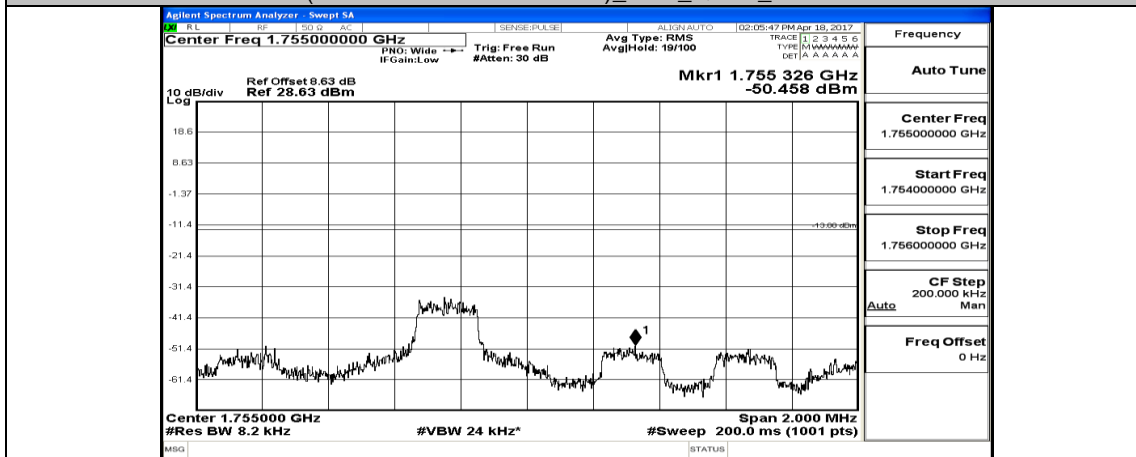

(Channel Bandwidth: 3 MHz) HCH_QPSK_1RB#0