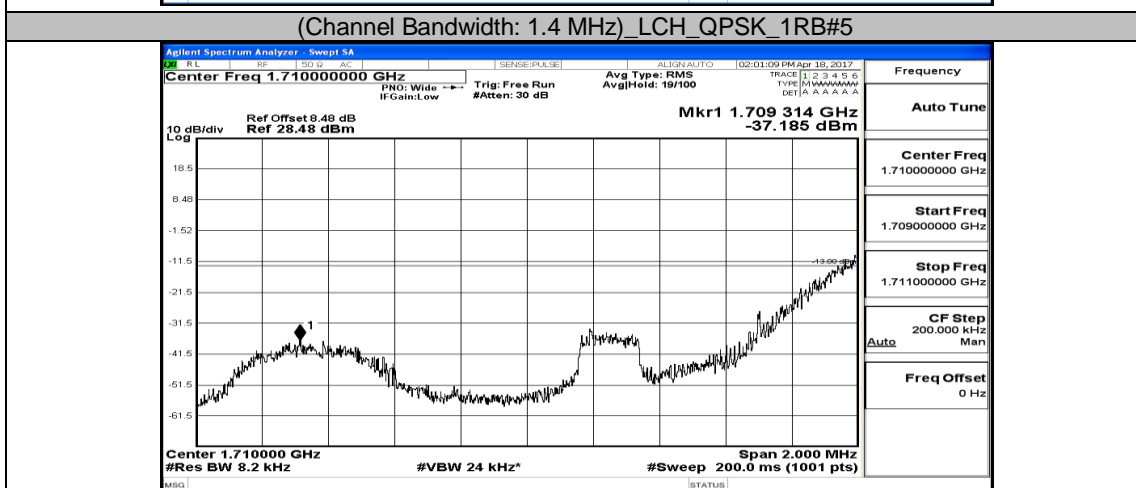

Appendix D: Band Edge LTE Band 4 Test Graphs

Channel Bandwidth: 1.4 MHz

(Channel Bandwidth: 1.4 MHz)_LCH_QPSK_3RB#2

(Channel Bandwidth: 1.4 MHz)_LCH_QPSK_3RB#3

(Channel Bandwidth: 1.4 MHz)_LCH_QPSK_6RB#0

(Channel Bandwidth: 1.4 MHz)_HCH_QPSK_1RB#0

(Channel Bandwidth: 1.4 MHz)_HCH_QPSK_1RB#3

(Channel Bandwidth: 1.4 MHz)_HCH_QPSK_1RB#5

(Channel Bandwidth: 1.4 MHz)_HCH_QPSK_3RB#0

(Channel Bandwidth: 1.4 MHz)_HCH_QPSK_3RB#2

(Channel Bandwidth: 1.4 MHz)_HCH_QPSK_3RB#3