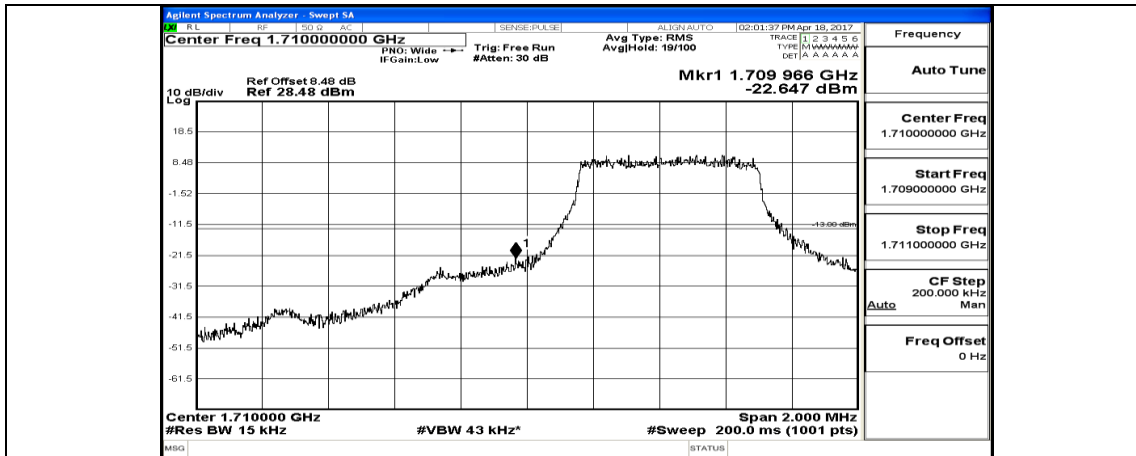

Appendix D: Band Edge LTE Band 4 Test Graphs

Channel Bandwidth: 1.4 MHz

(Channel Bandwidth: 1.4 MHz)_LCH_QPSK_3RB#2

(Channel Bandwidth: 1.4 MHz)_LCH_QPSK_3RB#3

(Channel Bandwidth: 1.4 MHz)_LCH_QPSK_6RB#0

(Channel Bandwidth: 1.4 MHz)_HCH_QPSK_1RB#0

(Channel Bandwidth: 1.4 MHz)_HCH_QPSK_1RB#3

(Channel Bandwidth: 1.4 MHz)_HCH_QPSK_1RB#5

(Channel Bandwidth: 1.4 MHz)_HCH_QPSK_3RB#0

(Channel Bandwidth: 1.4 MHz)_HCH_QPSK_3RB#2

(Channel Bandwidth: 1.4 MHz)_HCH_QPSK_3RB#3