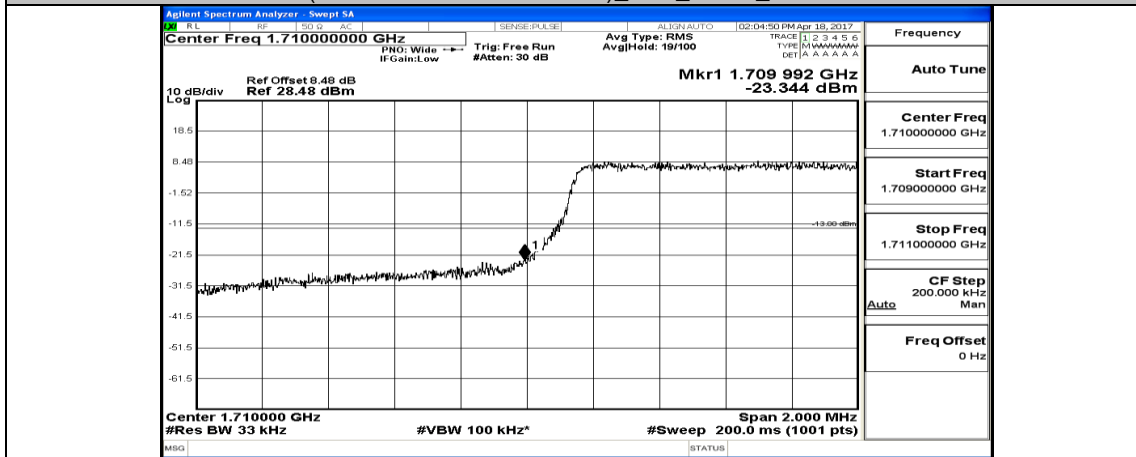

Channel Bandwidth: 3 MHz

(Channel Bandwidth: 3 MHz)_LCH_QPSK_1RB#7

(Channel Bandwidth: 3 MHz)_LCH_QPSK_1RB#14

(Channel Bandwidth: 3 MHz)_LCH_QPSK_8RB#0

(Channel Bandwidth: 3 MHz)_LCH_QPSK_8RB#4

(Channel Bandwidth: 3 MHz)_LCH_QPSK_8RB#7