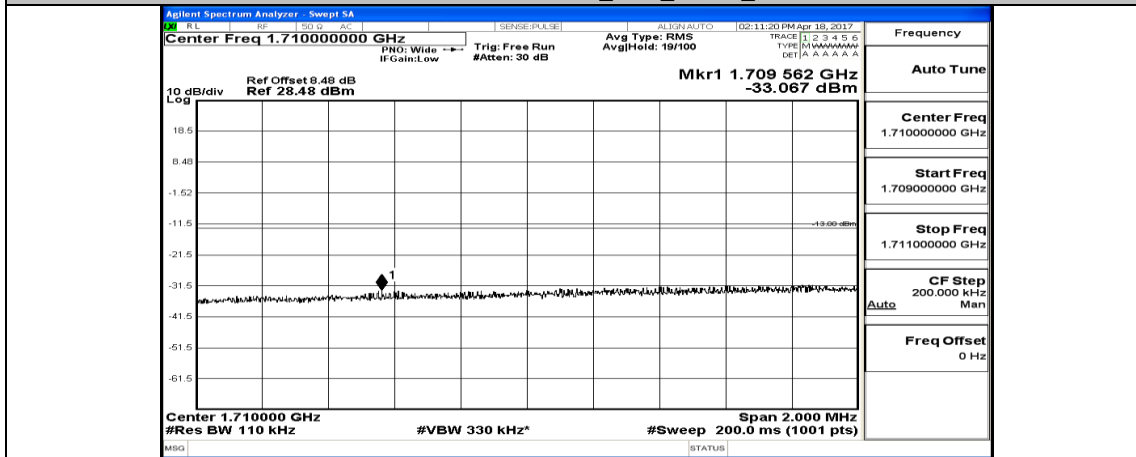

Channel Bandwidth: 10 MHz_LCH_QPSK_25RB#25