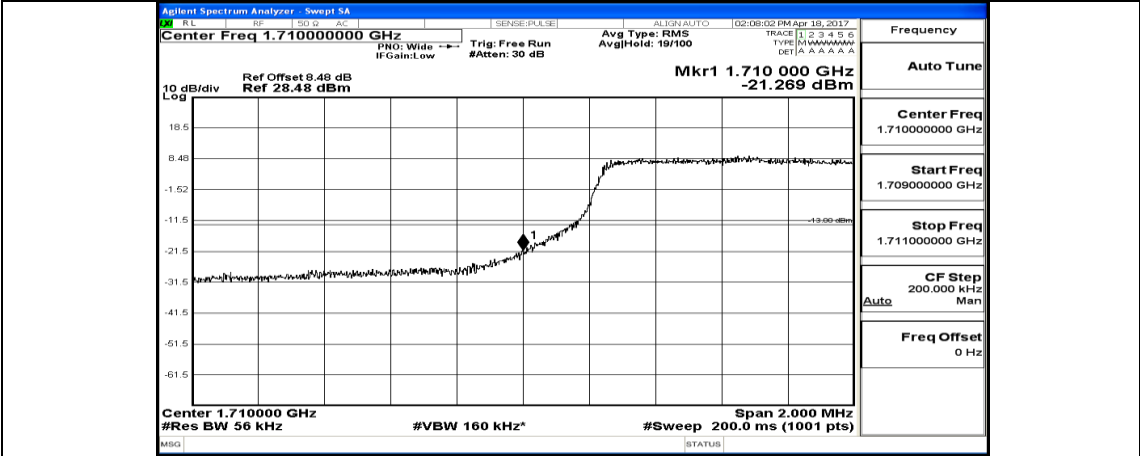

(Channel Bandwidth: 3 MHz)_HCH_16QAM_8RB#7

(Channel Bandwidth: 3 MHz)_HCH_16QAM_15RB#0

Channel Bandwidth: 5 MHz

(Channel Bandwidth: 5 MHz)_LCH_QPSK_1RB#12

(Channel Bandwidth: 5 MHz)_LCH_QPSK_1RB#24

(Channel Bandwidth: 5 MHz)_LCH_QPSK_12RB#0