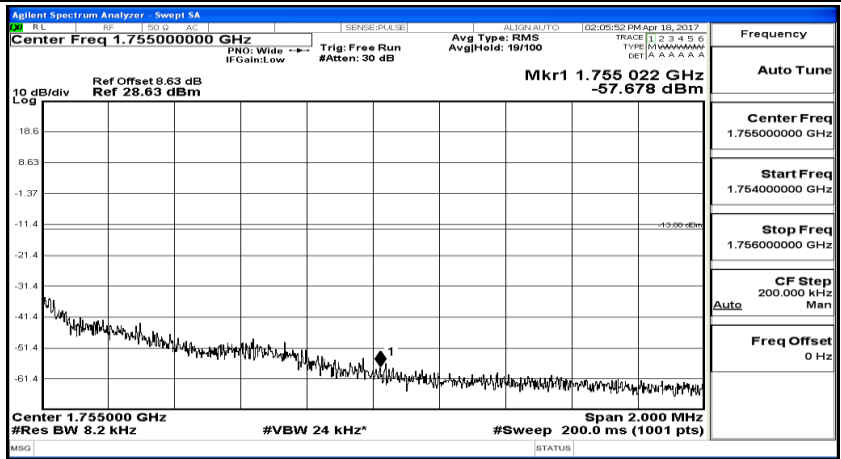

(Channel Bandwidth: 3 MHz) HCH_QPSK_1RB#7