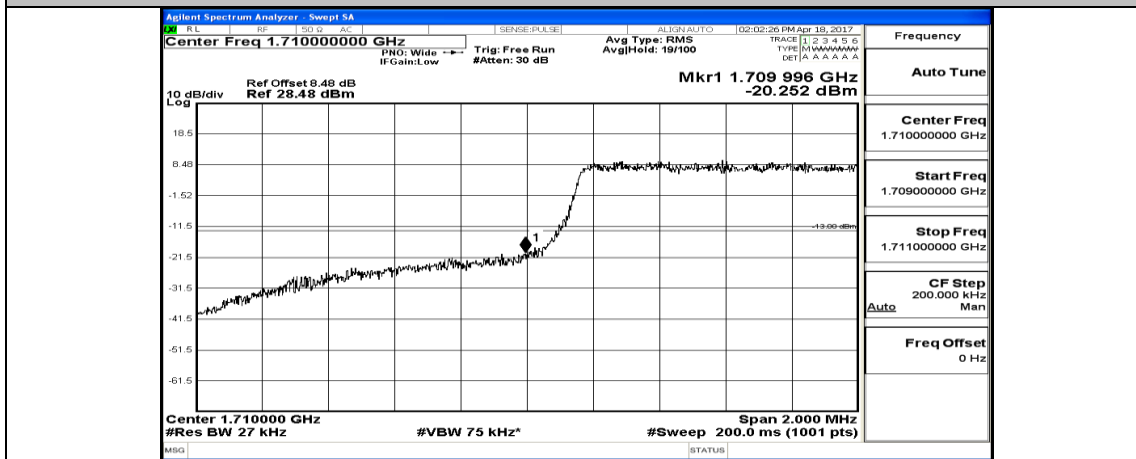

(Channel Bandwidth: 1.4 MHz)_LCH_16QAM_6RB#0