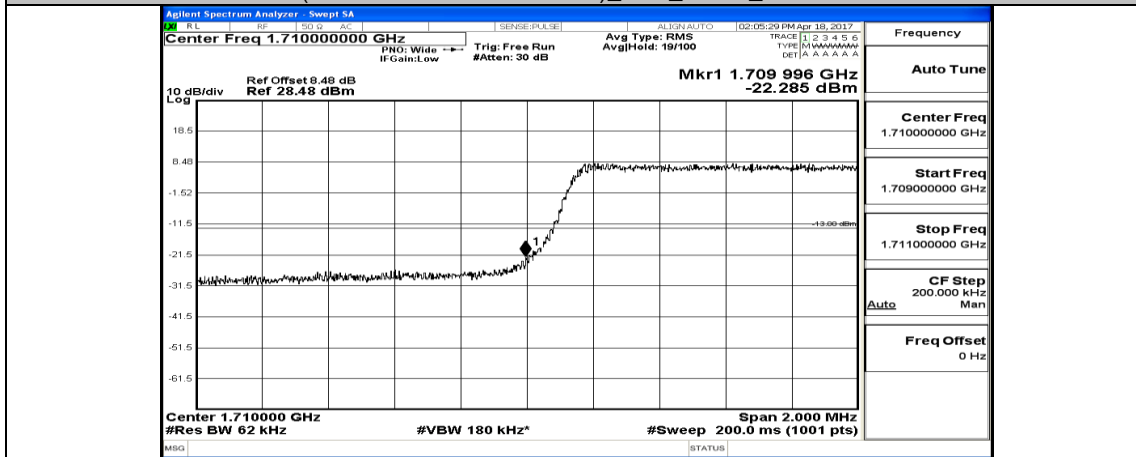

(Channel Bandwidth: 3 MHz) LCH_QPSK_15RB#0