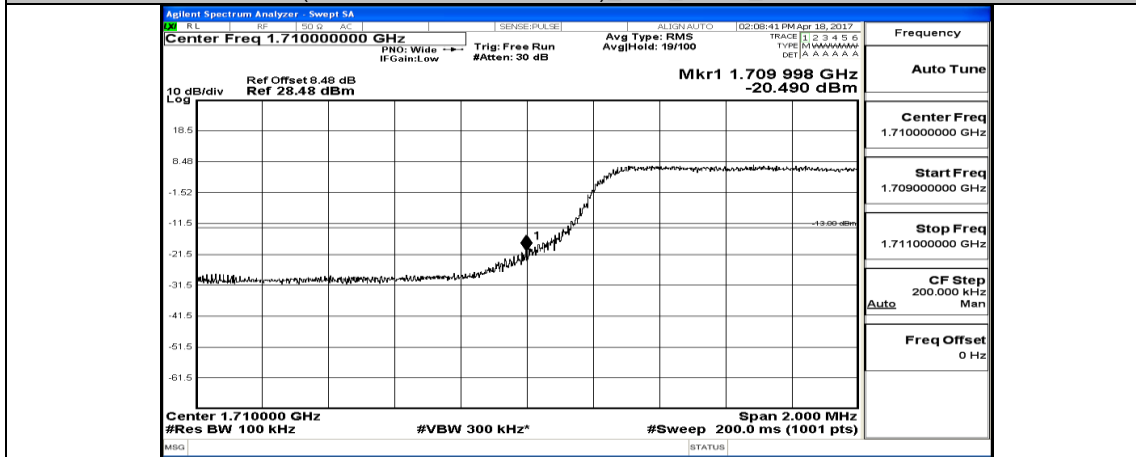

(Channel Bandwidth: 5 MHz)_LCH_QPSK_25RB#0