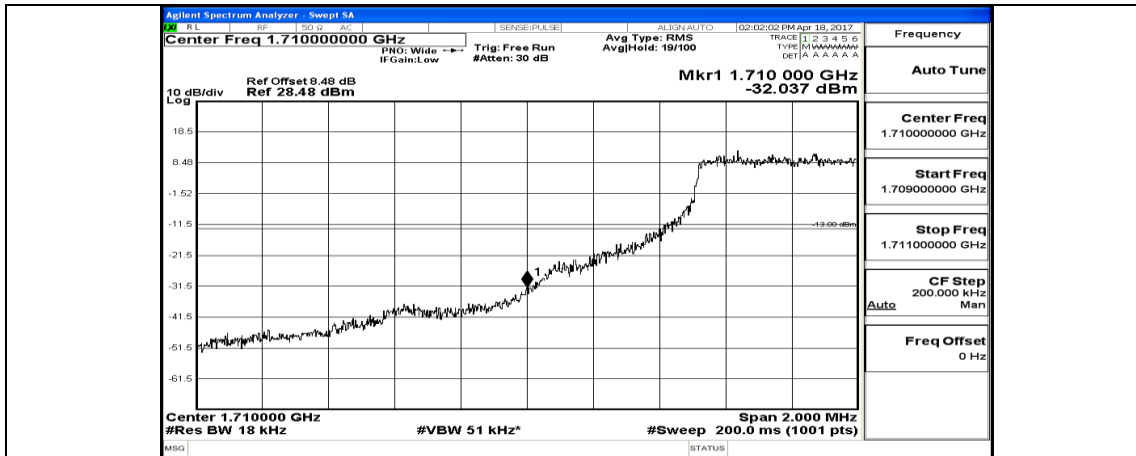

(Channel Bandwidth: 1.4 MHz) HCH_QPSK_6RB#0

(Channel Bandwidth: 1.4 MHz) LCH_16QAM_1RB#0

(Channel Bandwidth: 1.4 MHz) LCH_16QAM_1RB#3

(Channel Bandwidth: 1.4 MHz)_LCH_16QAM_1RB#5

(Channel Bandwidth: 1.4 MHz)_LCH_16QAM_3RB#0

(Channel Bandwidth: 1.4 MHz)_LCH_16QAM_3RB#2

(Channel Bandwidth: 1.4 MHz)_LCH_16QAM_3RB#3

(Channel Bandwidth: 1.4 MHz)_LCH_16QAM_6RB#0

(Channel Bandwidth: 1.4 MHz)_HCH_16QAM_1RB#0

(Channel Bandwidth: 1.4 MHz)_HCH_16QAM_1RB#3