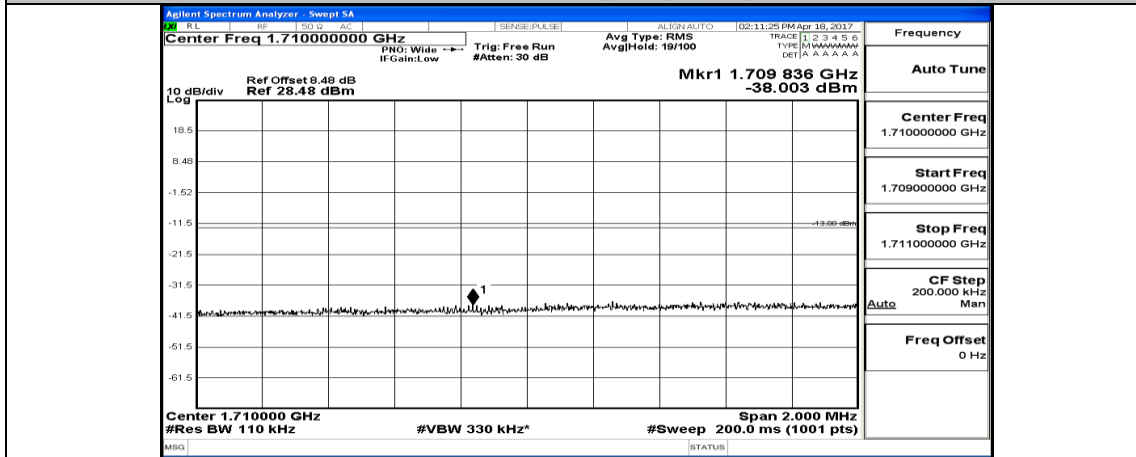

Channel Bandwidth: 10 MHz_LCH_QPSK_50RB#0