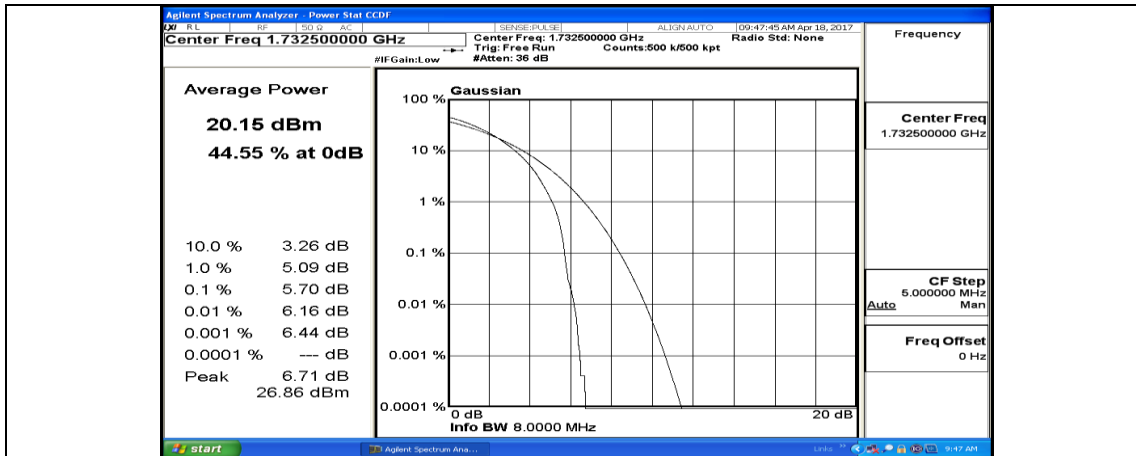

(Channel Bandwidth:20 MHz)_MCH_QPSK_50RB#50