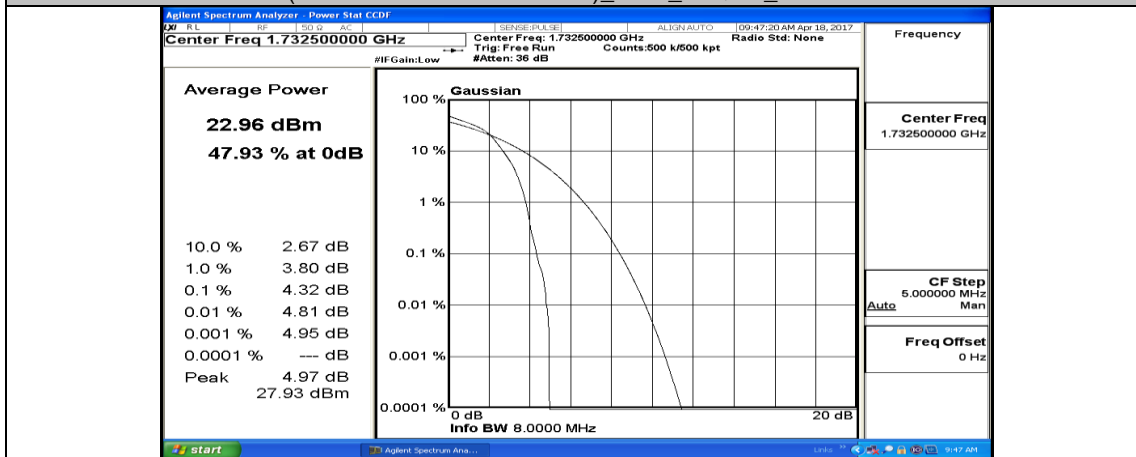

(Channel Bandwidth:20 MHz)_LCH_16QAM_50RB#25

(Channel Bandwidth:20 MHz)_LCH_16QAM_50RB#50

(Channel Bandwidth:20 MHz)_LCH_16QAM_100RB#0

(Channel Bandwidth:20 MHz)_MCH_16QAM_1RB#0

(Channel Bandwidth:20 MHz)_MCH_16QAM_1RB#49