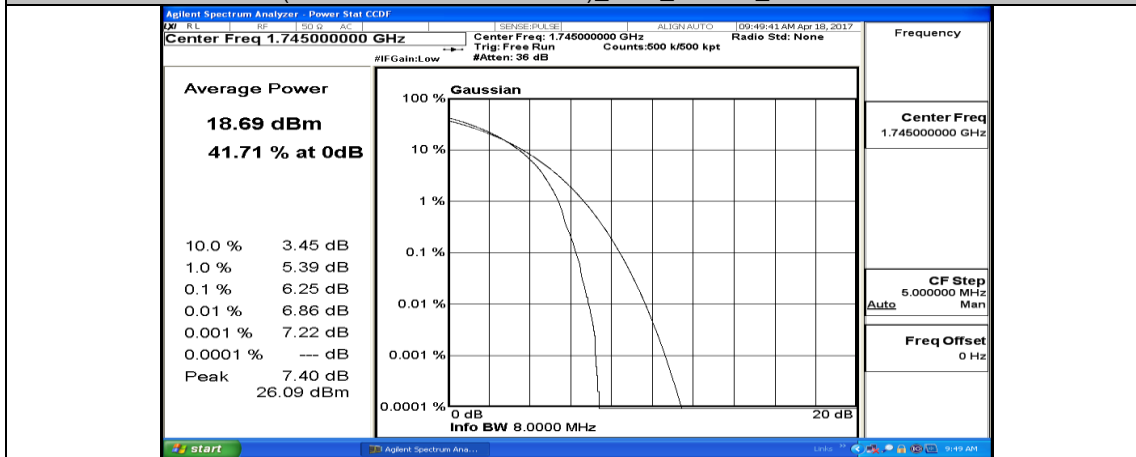

(Channel Bandwidth:20 MHz) HCH_16QAM_50RB#0