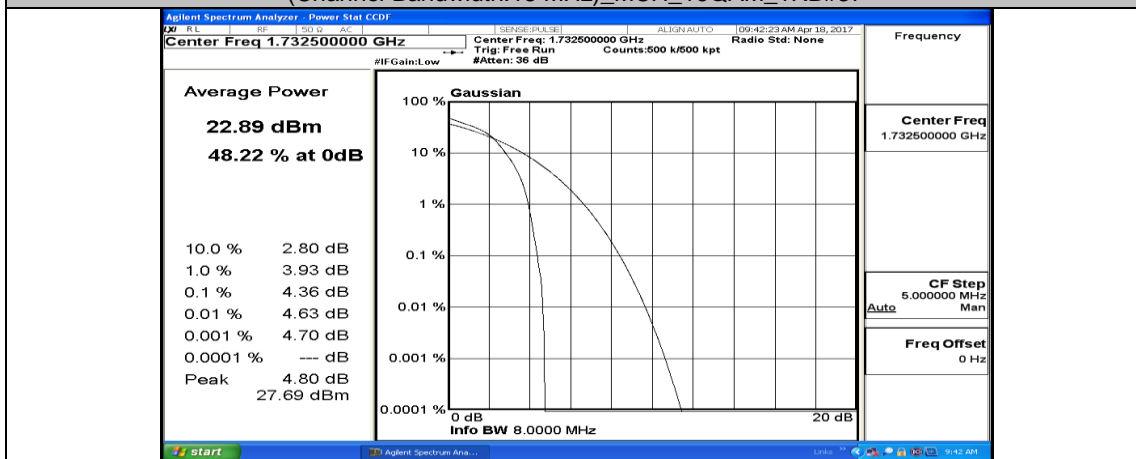

(Channel Bandwidth: 15 MHz)_MCH_16QAM_1RB#37