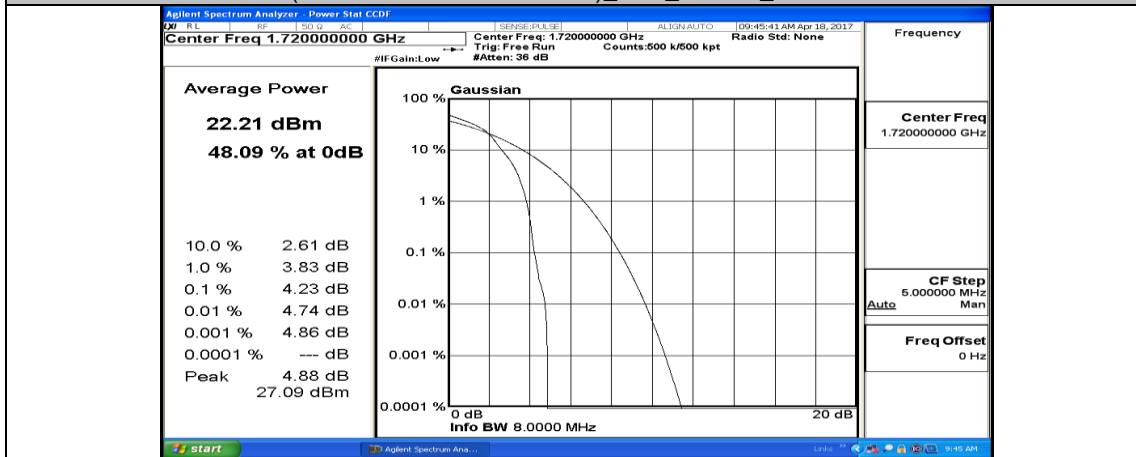

(Channel Bandwidth:20 MHz)_LCH_16QAM_1RB#49