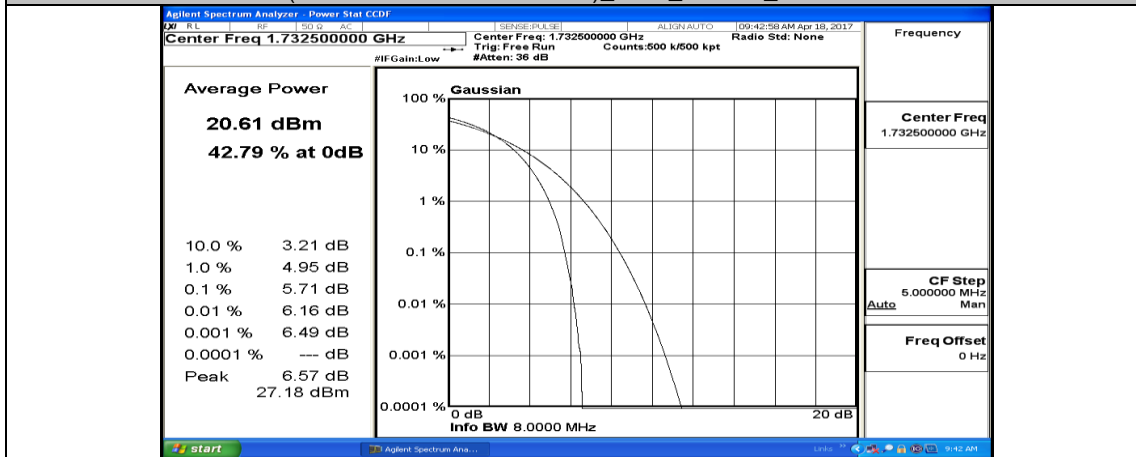

(Channel Bandwidth: 15 MHz)_MCH_16QAM_1RB#0

(Channel Bandwidth: 15 MHz)_MCH_16QAM_1RB#37

(Channel Bandwidth: 15 MHz)_MCH_16QAM_1RB#74

(Channel Bandwidth:15 MHz)_MCH_16QAM_37RB#0

(Channel Bandwidth:15 MHz)_MCH_16QAM_37RB#18