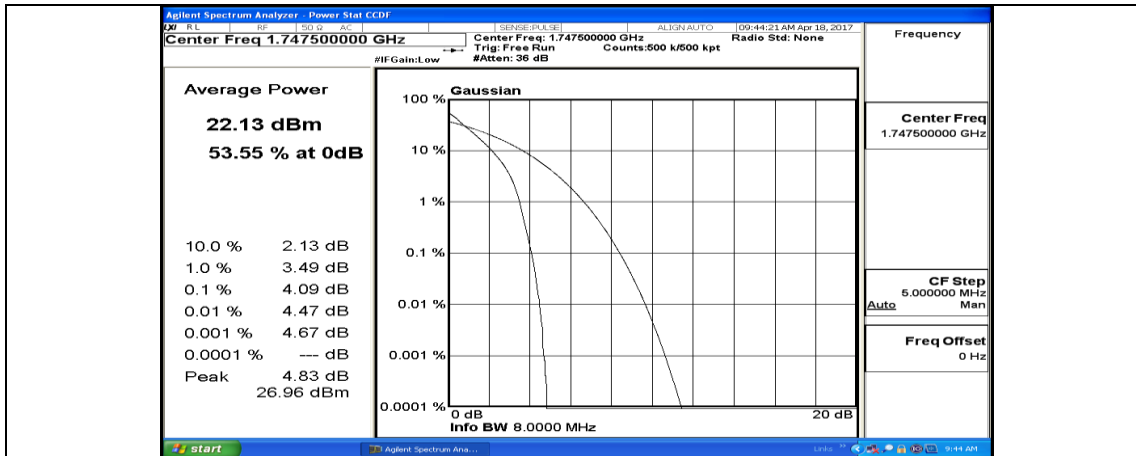

(Channel Bandwidth:15 MHz)_MCH_QPSK_75RB#0

(Channel Bandwidth:15 MHz)_HCH_QPSK_1RB#0

(Channel Bandwidth:15 MHz)_HCH_QPSK_1RB#37

(Channel Bandwidth:15 MHz)_HCH_QPSK_1RB#74

(Channel Bandwidth:15 MHz)_HCH_QPSK_37RB#0

(Channel Bandwidth:15 MHz)_HCH_QPSK_37RB#18

(Channel Bandwidth:15 MHz)_HCH_QPSK_37RB#38

(Channel Bandwidth:15 MHz)_HCH_QPSK_75RB#0

(Channel Bandwidth:15 MHz)_LCH_16QAM_1RB#0

(Channel Bandwidth:15 MHz)_LCH_16QAM_1RB#37