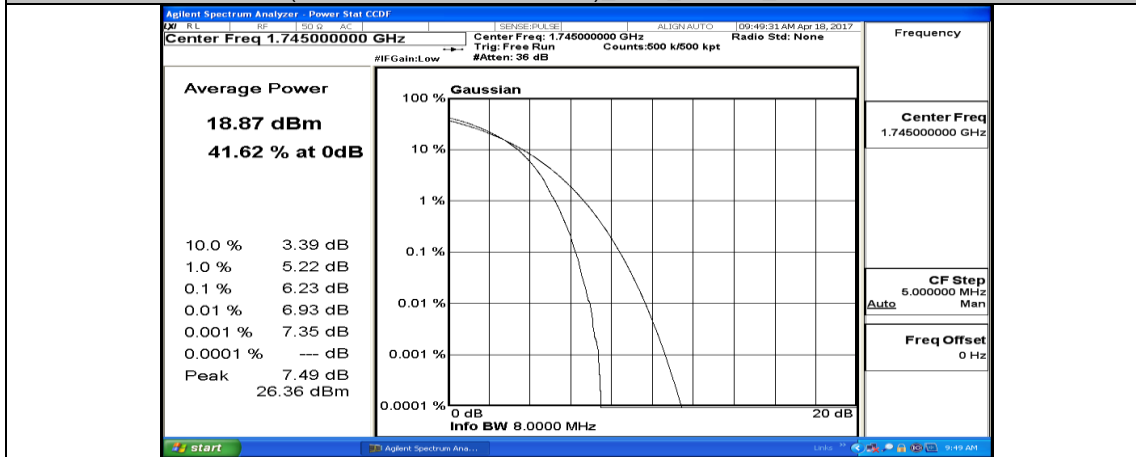

(Channel Bandwidth:20 MHz)_HCH_16QAM_1RB#0

(Channel Bandwidth:20 MHz)_HCH_16QAM_1RB#49

(Channel Bandwidth:20 MHz)_HCH_16QAM_1RB#99

(Channel Bandwidth:20 MHz)_HCH_16QAM_50RB#0

(Channel Bandwidth:20 MHz)_HCH_16QAM_50RB#25