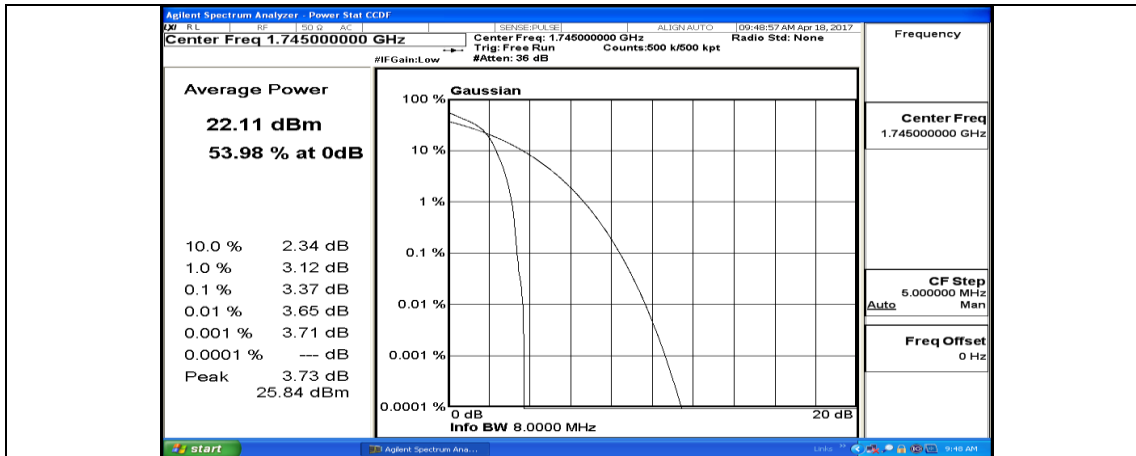

(Channel Bandwidth:20 MHz)_HCH_16QAM_1RB#0

(Channel Bandwidth:20 MHz)_HCH_16QAM_1RB#49