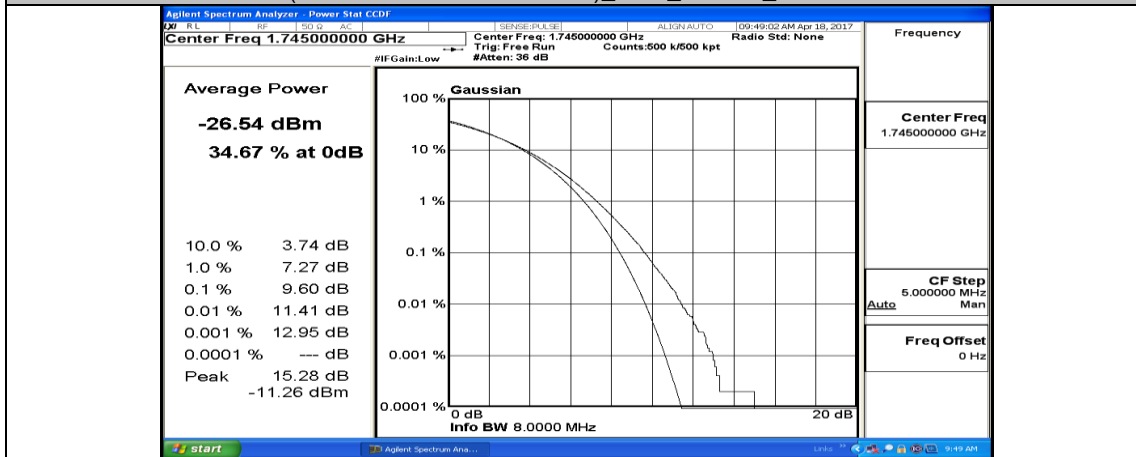

(Channel Bandwidth:20 MHz)_HCH_16QAM_1RB#99