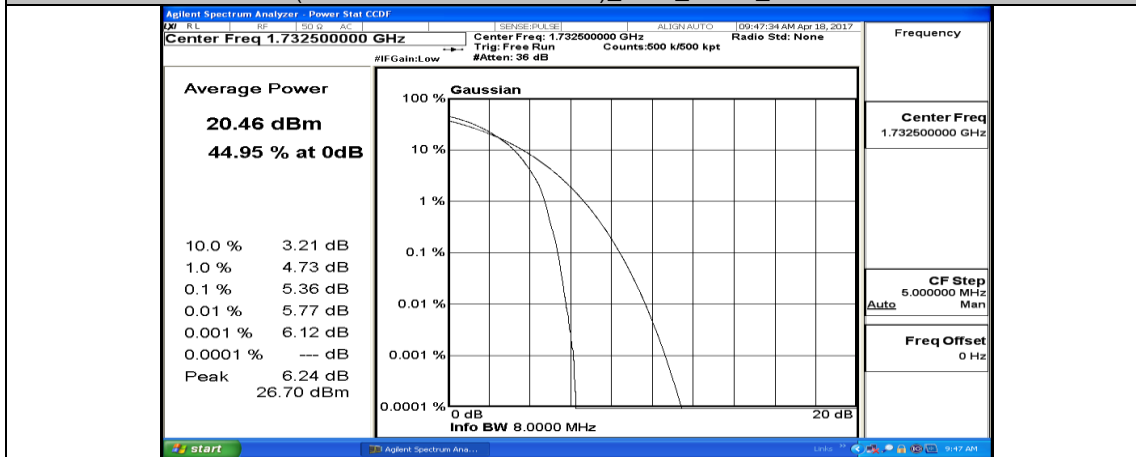

(Channel Bandwidth:20 MHz)_MCH_QPSK_50RB#0