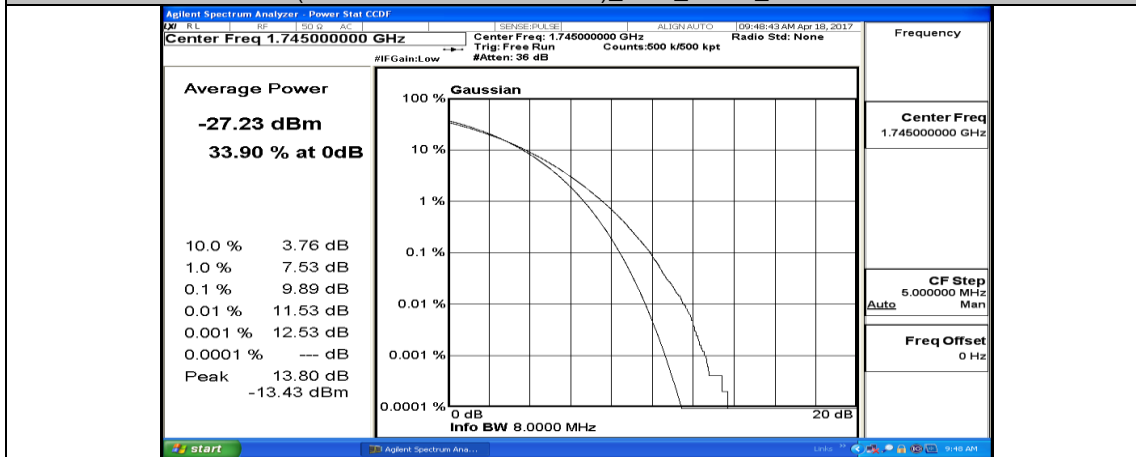

(Channel Bandwidth:20 MHz)_HCH_QPSK_1RB#99