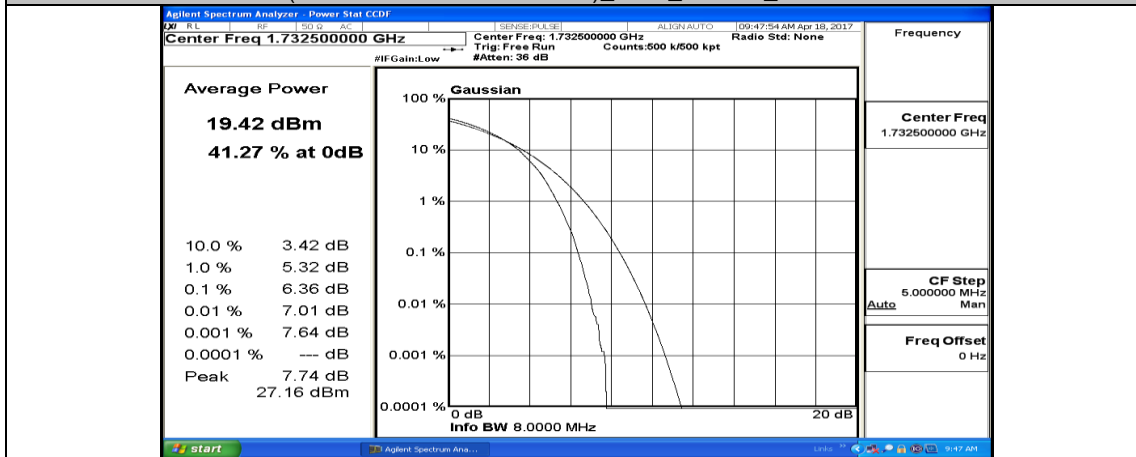

(Channel Bandwidth:20 MHz)_MCH_16QAM_50RB#0