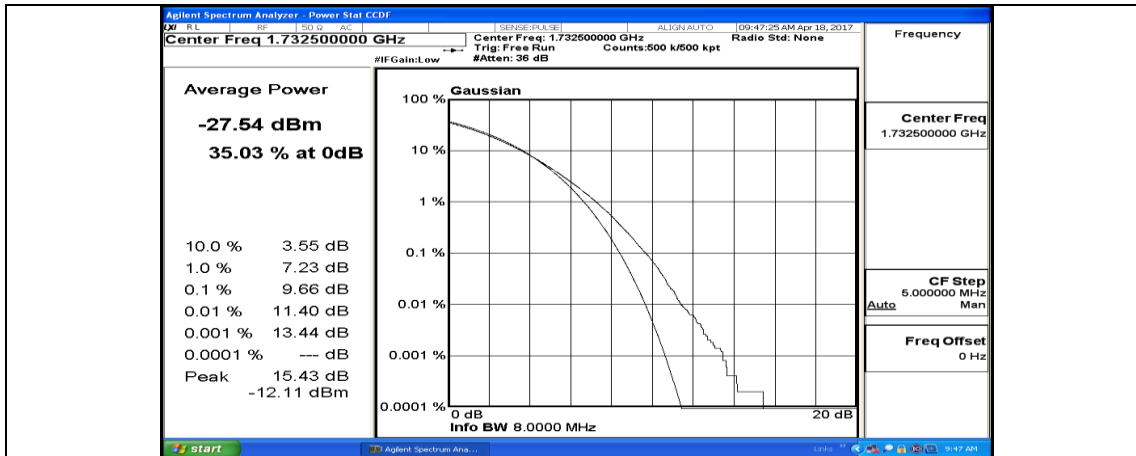

(Channel Bandwidth:20 MHz)_MCH_16QAM_1RB#99