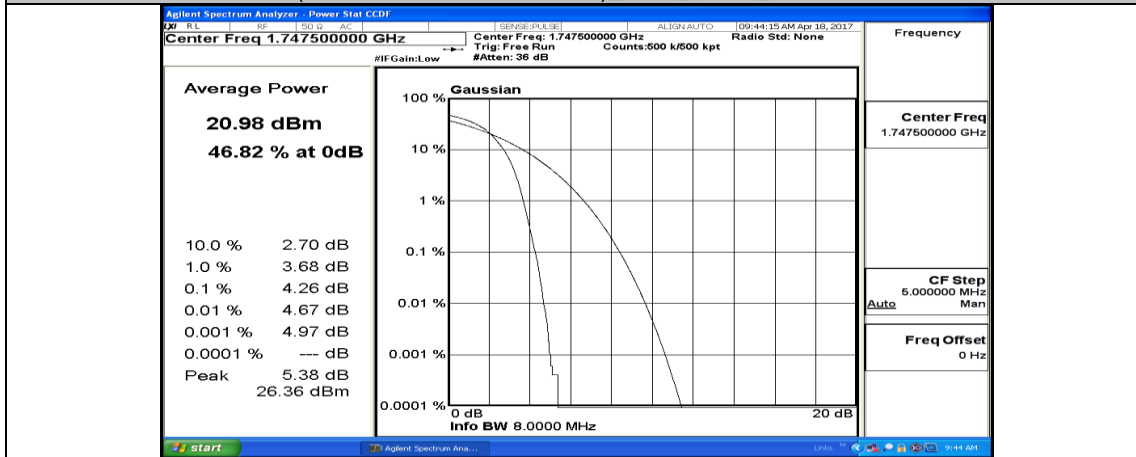

(Channel Bandwidth:15 MHz)_MCH_QPSK_75RB#0

(Channel Bandwidth:15 MHz)_HCH_QPSK_1RB#0

(Channel Bandwidth:15 MHz)_HCH_QPSK_1RB#37

(Channel Bandwidth:15 MHz)_HCH_QPSK_1RB#74

(Channel Bandwidth:15 MHz)_HCH_QPSK_37RB#0