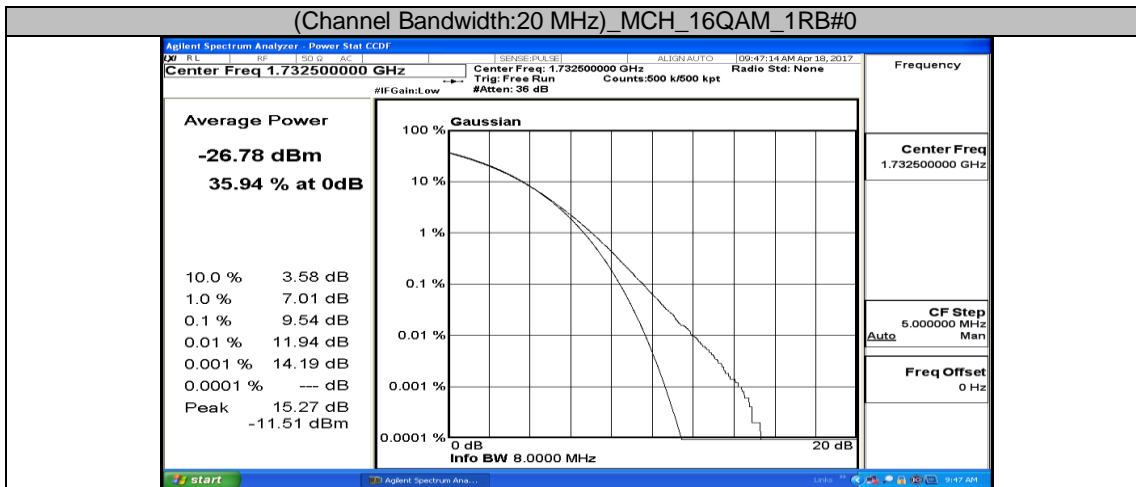

(Channel Bandwidth:20 MHz)_LCH_16QAM_50RB#25

(Channel Bandwidth:20 MHz)_LCH_16QAM_50RB#50

(Channel Bandwidth:20 MHz)_LCH_16QAM_100RB#0

(Channel Bandwidth:20 MHz)_MCH_16QAM_1RB#0

(Channel Bandwidth:20 MHz)_MCH_16QAM_1RB#49