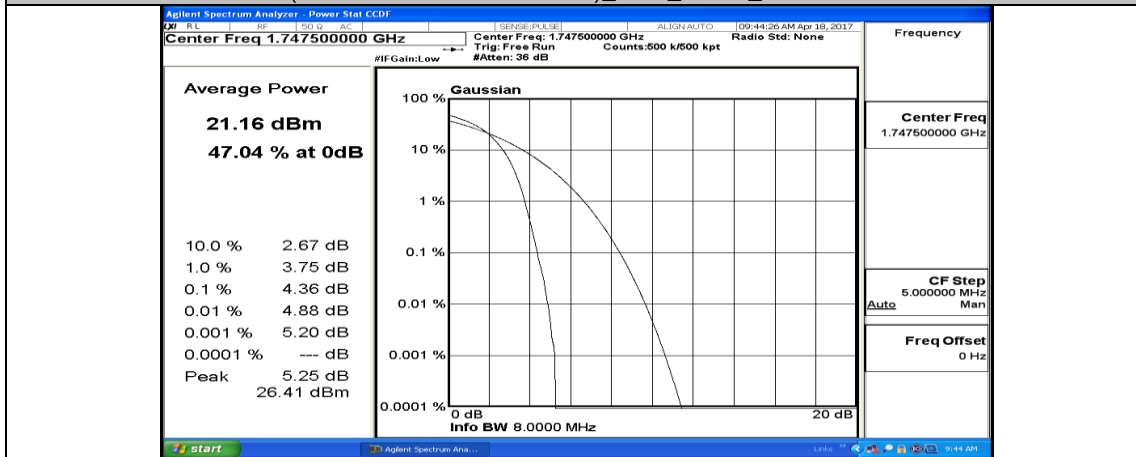

(Channel Bandwidth:15 MHz)_MCH_QPSK_75RB#0

(Channel Bandwidth:15 MHz)_HCH_QPSK_1RB#0

(Channel Bandwidth:15 MHz)_HCH_QPSK_1RB#37

(Channel Bandwidth:15 MHz)_HCH_QPSK_1RB#74

(Channel Bandwidth:15 MHz)_HCH_QPSK_37RB#0

(Channel Bandwidth:15 MHz)_HCH_QPSK_37RB#18

(Channel Bandwidth:15 MHz)_HCH_QPSK_37RB#38

(Channel Bandwidth:15 MHz)_HCH_QPSK_75RB#0

(Channel Bandwidth:15 MHz)_LCH_16QAM_1RB#0

(Channel Bandwidth:15 MHz)_LCH_16QAM_1RB#37