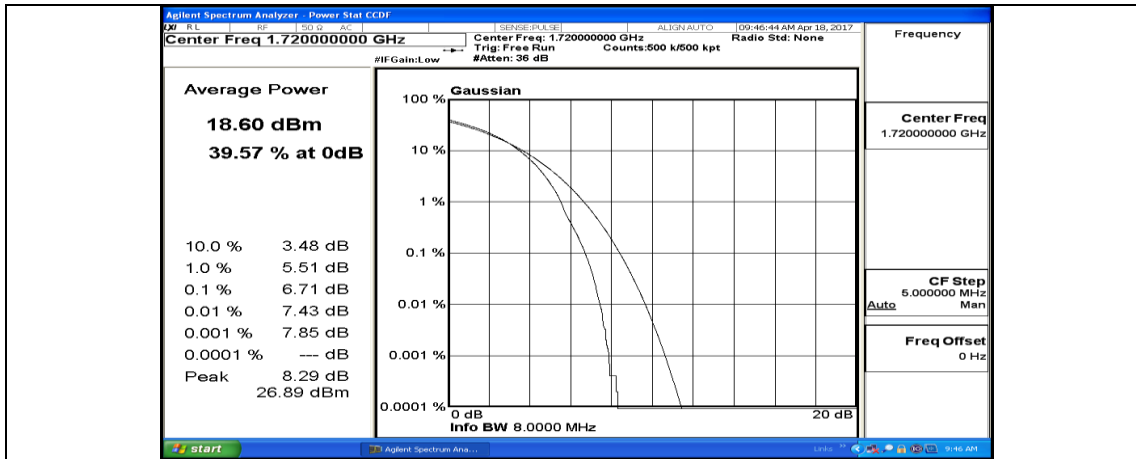

(Channel Bandwidth:20 MHz)_LCH_16QAM_100RB#0

(Channel Bandwidth:20 MHz)_MCH_16QAM_1RB#0