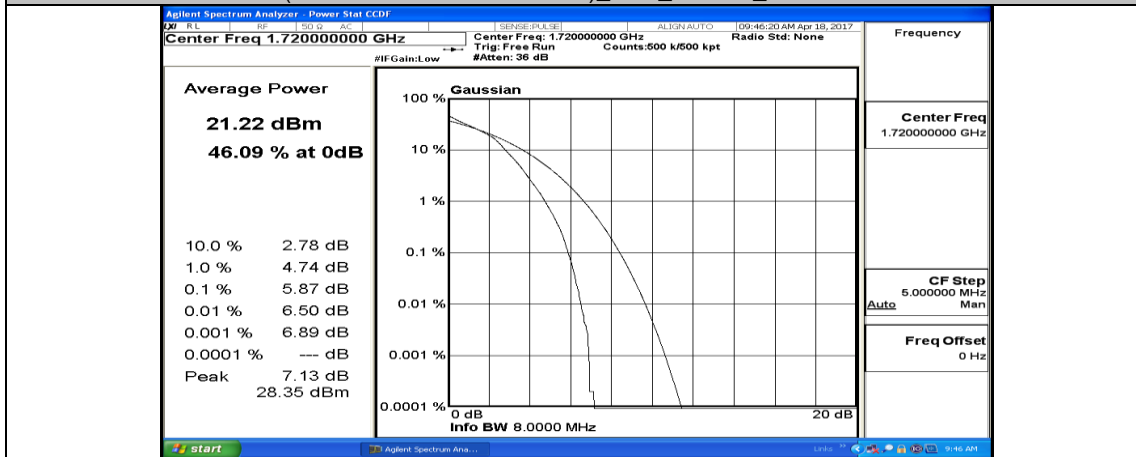

(Channel Bandwidth:20 MHz)_LCH_16QAM_50RB#25