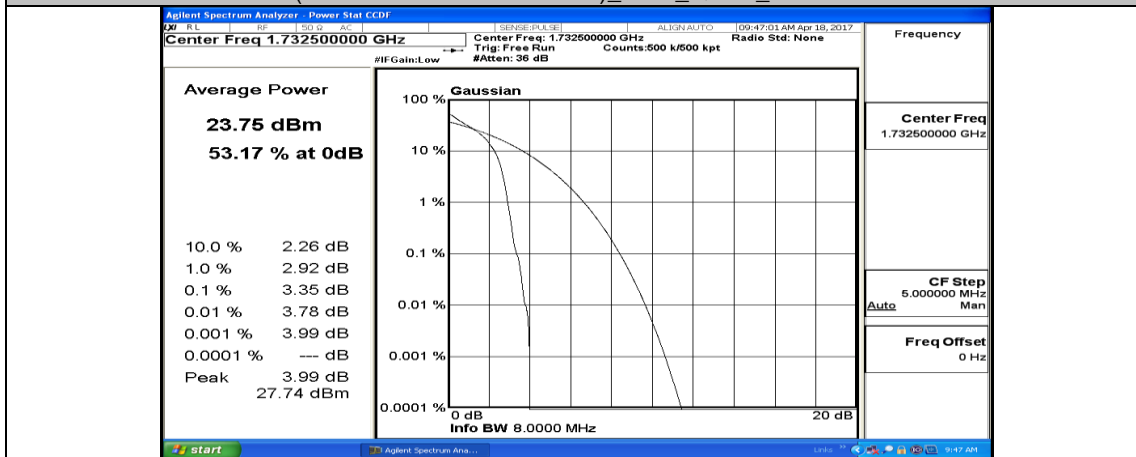

(Channel Bandwidth:20 MHz)_LCH_QPSK_50RB#50

(Channel Bandwidth:20 MHz)_LCH_QPSK_100RB#0

(Channel Bandwidth:20 MHz)_MCH_QPSK_1RB#0

(Channel Bandwidth:20 MHz)_MCH_QPSK_1RB#49

(Channel Bandwidth:20 MHz)_MCH_QPSK_1RB#99