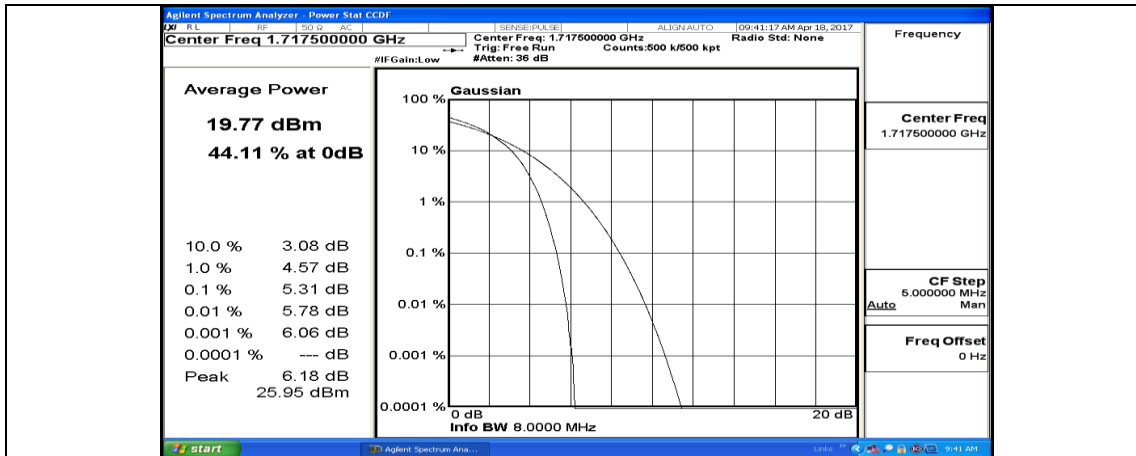

(Channel Bandwidth:15 MHz)_LCH_16QAM_37RB#0