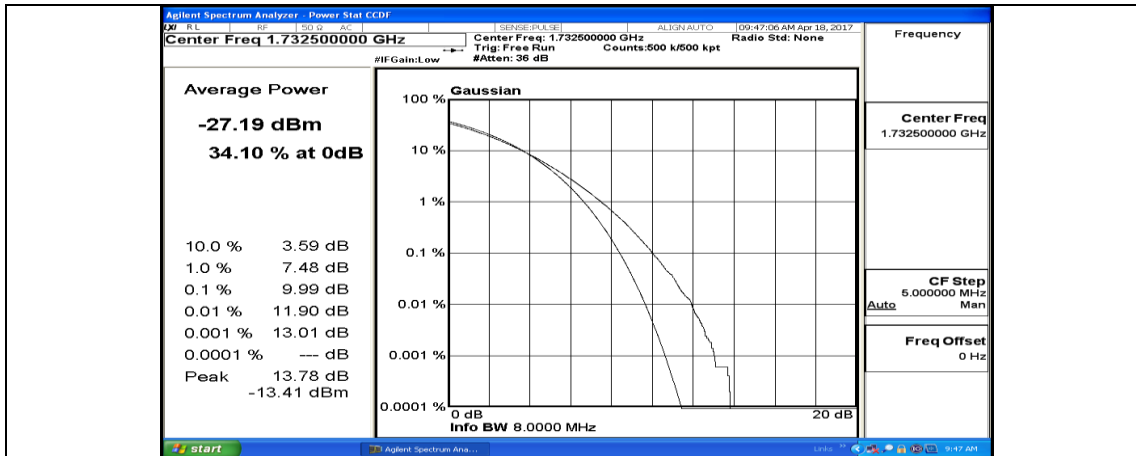

(Channel Bandwidth:20 MHz)_LCH_QPSK_50RB#50

(Channel Bandwidth:20 MHz)_LCH_QPSK_100RB#0

(Channel Bandwidth:20 MHz)_MCH_QPSK_1RB#0

(Channel Bandwidth:20 MHz)_MCH_QPSK_1RB#49

(Channel Bandwidth:20 MHz)_MCH_QPSK_1RB#99