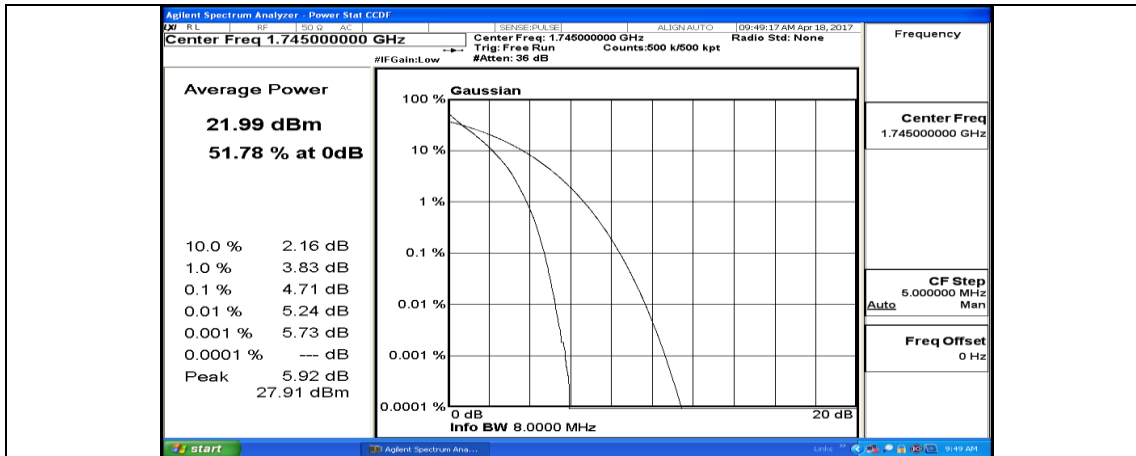

(Channel Bandwidth:20 MHz)_HCH_QPSK_1RB#49

(Channel Bandwidth:20 MHz)_HCH_QPSK_1RB#99

(Channel Bandwidth:20 MHz)_HCH_QPSK_50RB#0

(Channel Bandwidth:20 MHz)_HCH_QPSK_50RB#25

(Channel Bandwidth:20 MHz) HCH_QPSK_50RB#50