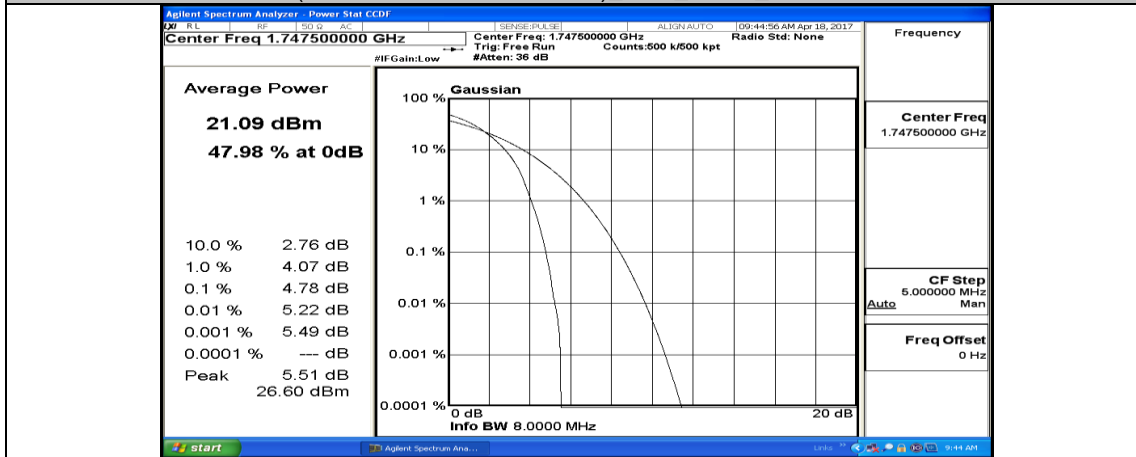

(Channel Bandwidth:15 MHz)_HCH_QPSK_75RB#0