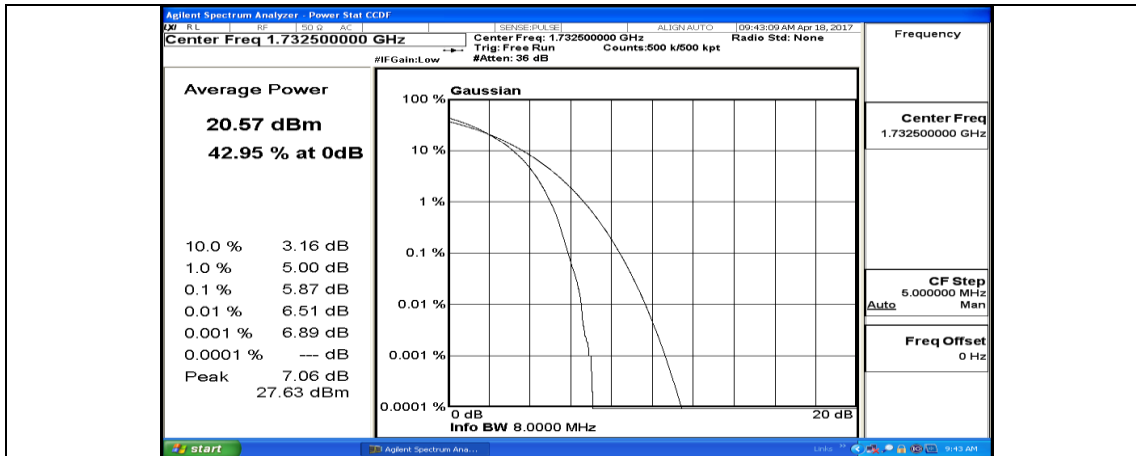

(Channel Bandwidth:15 MHz)_MCH_16QAM_37RB#38