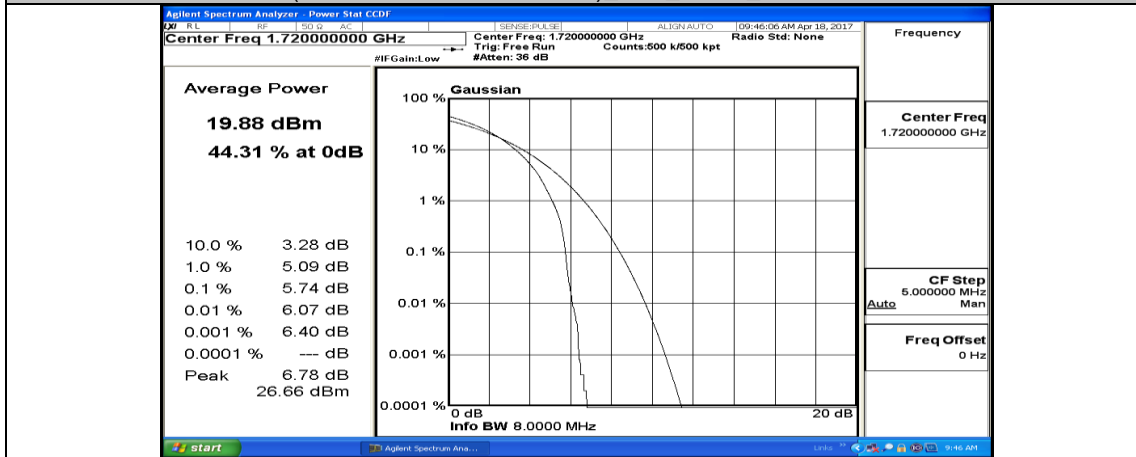

(Channel Bandwidth:20 MHz)_LCH_QPSK_50RB#50