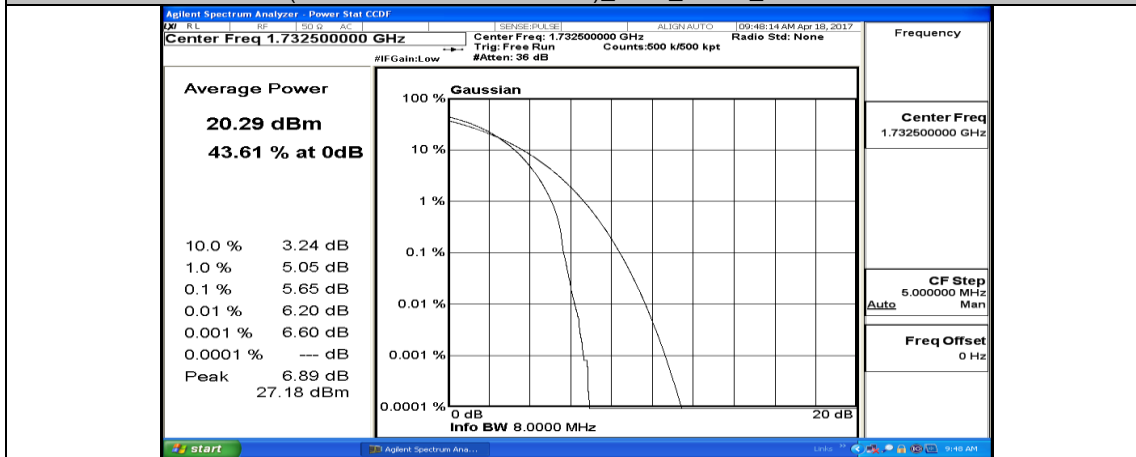

(Channel Bandwidth:20 MHz)_MCH_QPSK_50RB#0

(Channel Bandwidth:20 MHz)_MCH_QPSK_50RB#25

(Channel Bandwidth:20 MHz)_MCH_QPSK_50RB#50

(Channel Bandwidth:20 MHz)_MCH_QPSK_100RB#0

(Channel Bandwidth:20 MHz)_HCH_QPSK_1RB#0