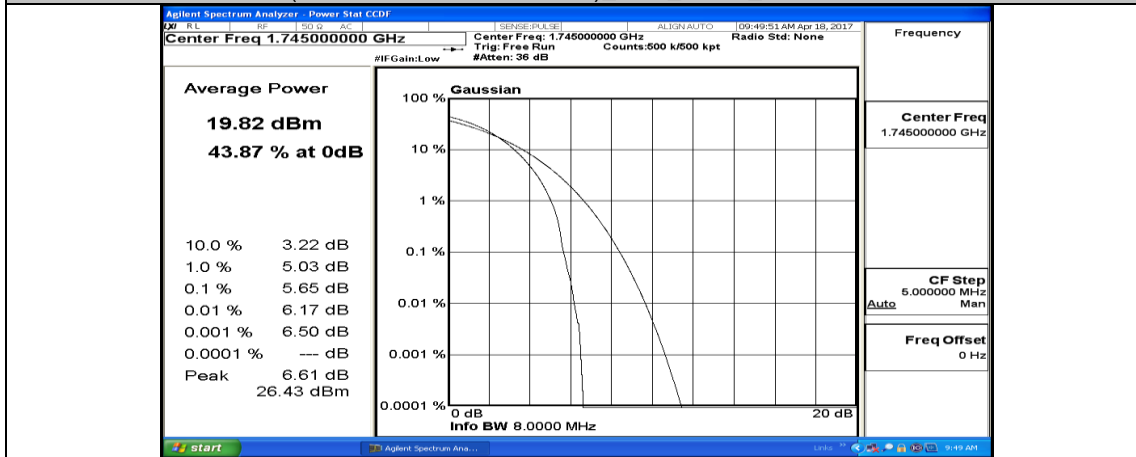

(Channel Bandwidth:20 MHz) HCH_QPSK_100RB#0