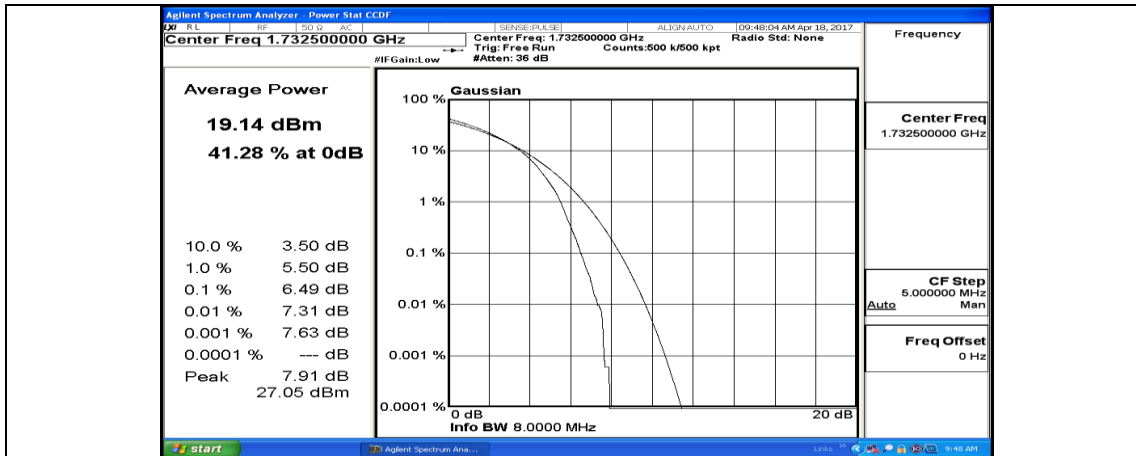

(Channel Bandwidth:20 MHz)_MCH_16QAM_1RB#99

(Channel Bandwidth:20 MHz)_MCH_16QAM_50RB#0

(Channel Bandwidth:20 MHz)_MCH_16QAM_50RB#25

(Channel Bandwidth:20 MHz)_MCH_16QAM_50RB#50

(Channel Bandwidth:20 MHz)_MCH_16QAM_100RB#0