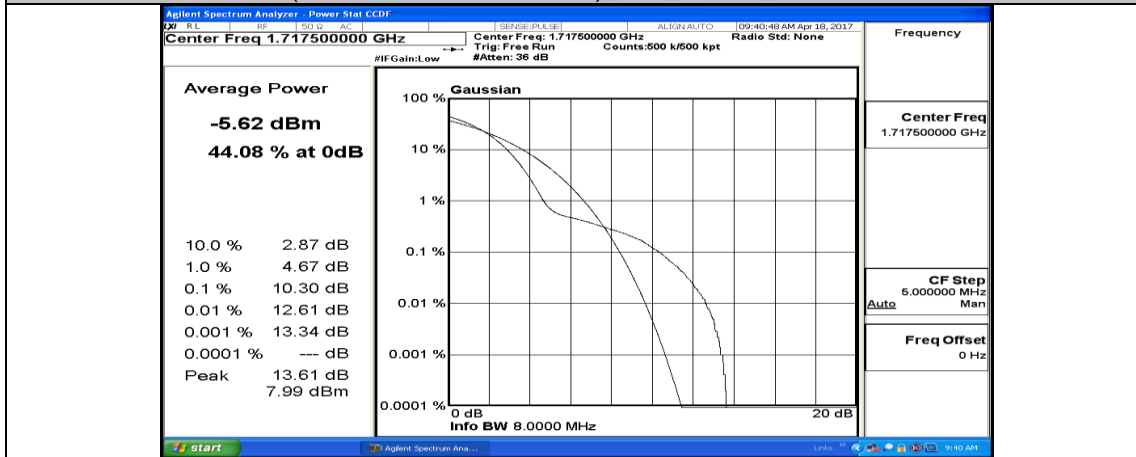

(Channel Bandwidth:15 MHz)_LCH_16QAM_1RB#74