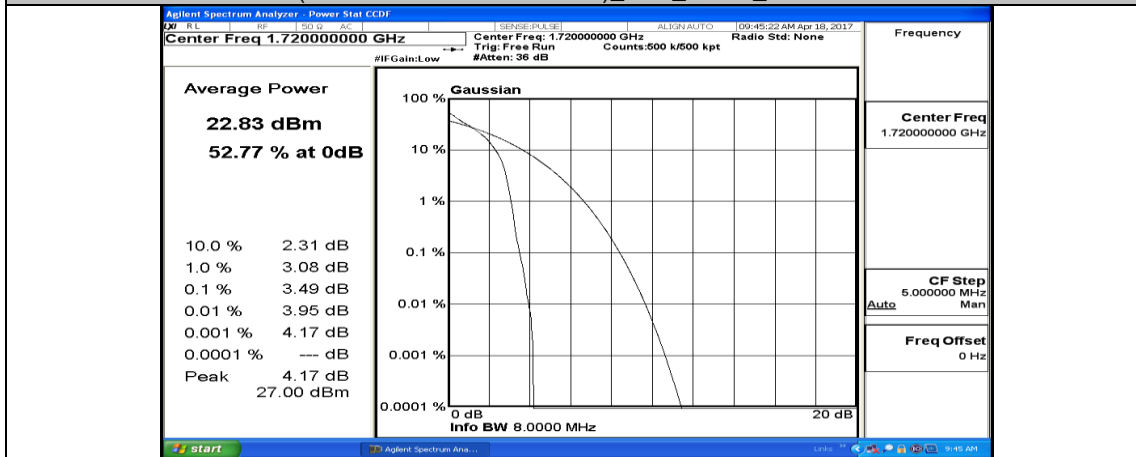

(Channel Bandwidth:20 MHz)_LCH_QPSK_1RB#49