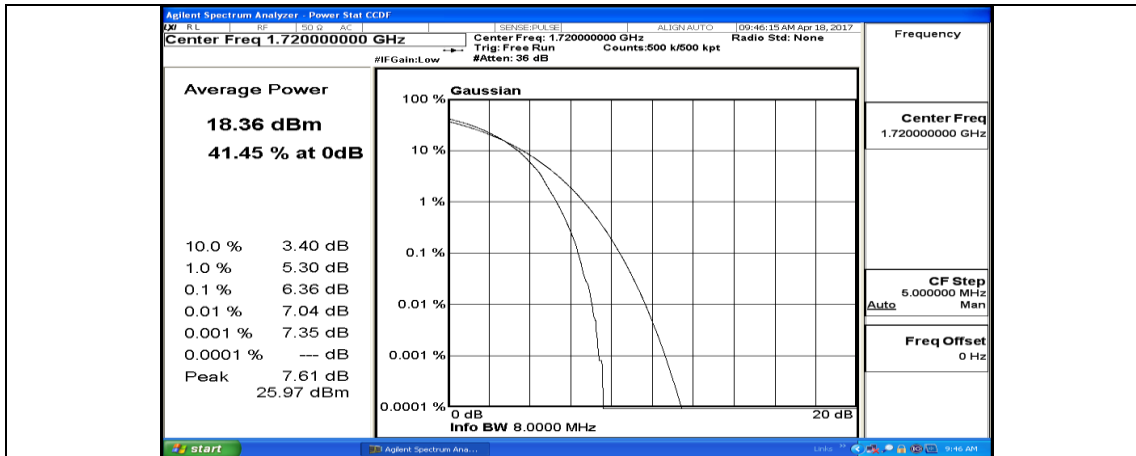

(Channel Bandwidth:20 MHz) HCH_QPSK_100RB#0

(Channel Bandwidth:20 MHz) LCH_16QAM_1RB#0

(Channel Bandwidth:20 MHz)_LCH_16QAM_1RB#49

(Channel Bandwidth:20 MHz)_LCH_16QAM_1RB#99

(Channel Bandwidth:20 MHz)_LCH_16QAM_50RB#0