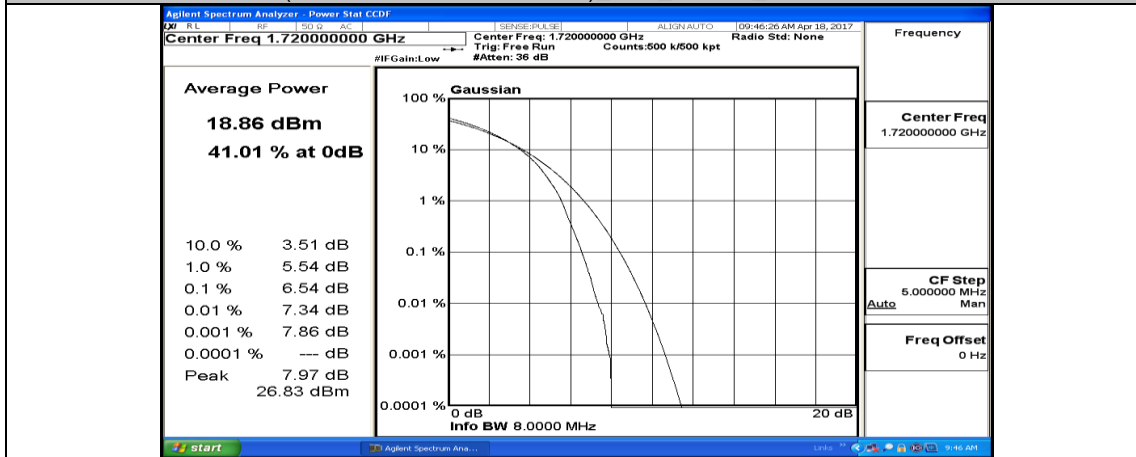

(Channel Bandwidth:20 MHz)_LCH_16QAM_50RB#50