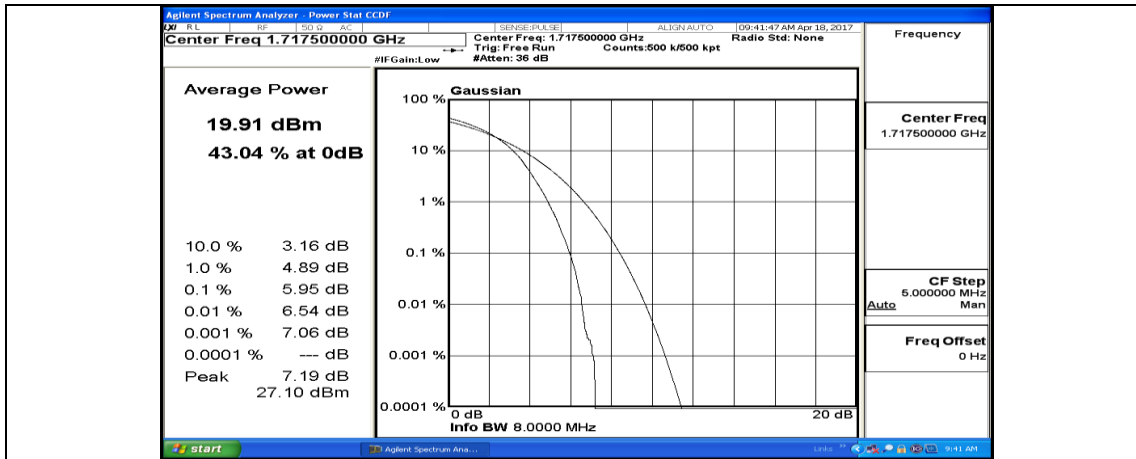

(Channel Bandwidth:15 MHz)_LCH_16QAM_1RB#74

(Channel Bandwidth:15 MHz)_LCH_16QAM_37RB#0

(Channel Bandwidth:15 MHz)_LCH_16QAM_37RB#18

(Channel Bandwidth:15 MHz)_LCH_16QAM_37RB#38

(Channel Bandwidth:15 MHz)_LCH_16QAM_75RB#0