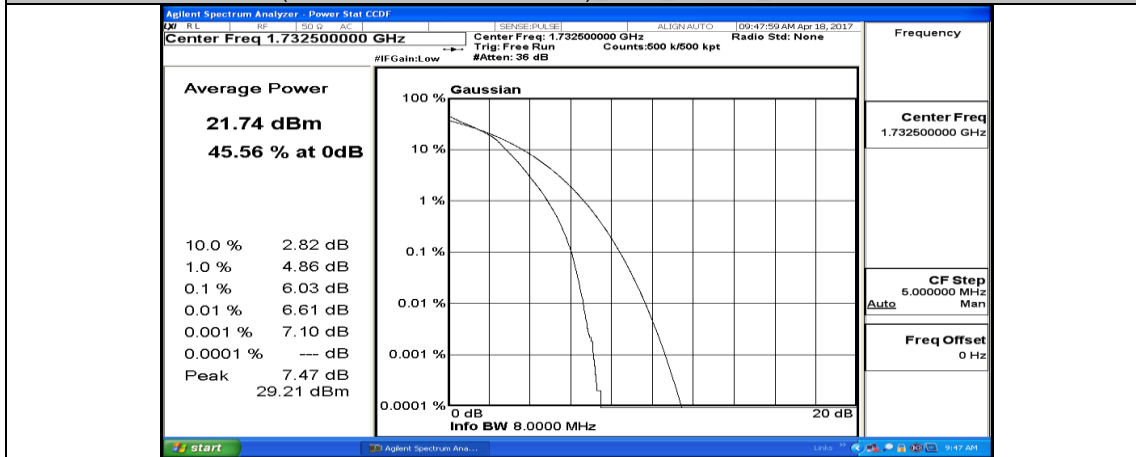

(Channel Bandwidth:20 MHz)_MCH_16QAM_50RB#25