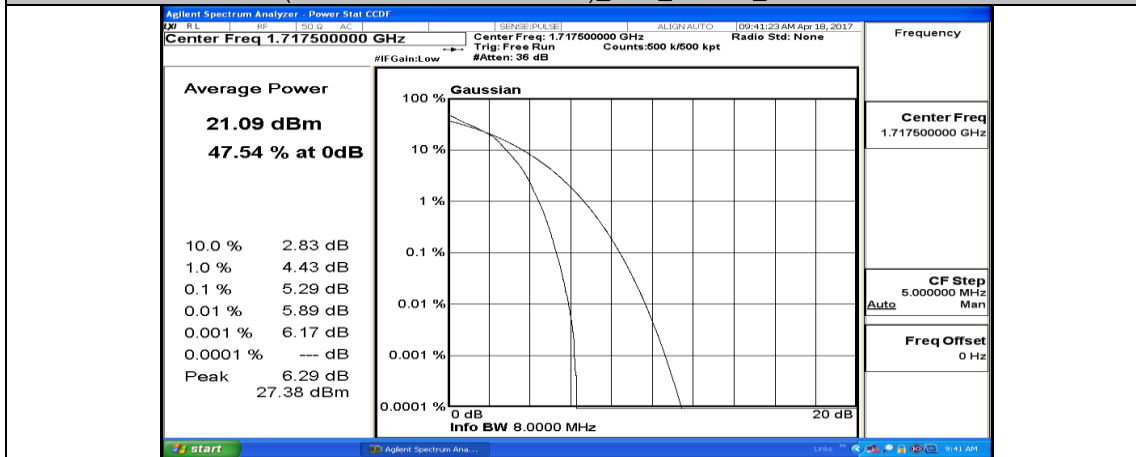

(Channel Bandwidth:15 MHz)_LCH_16QAM_37RB#18