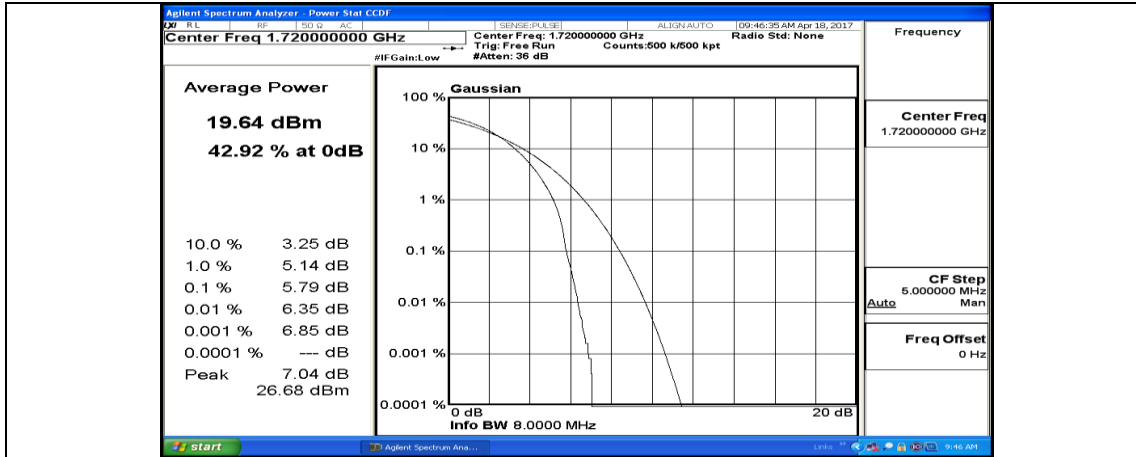

(Channel Bandwidth:20 MHz)_LCH_QPSK_100RB#0

(Channel Bandwidth:20 MHz)_MCH_QPSK_1RB#0