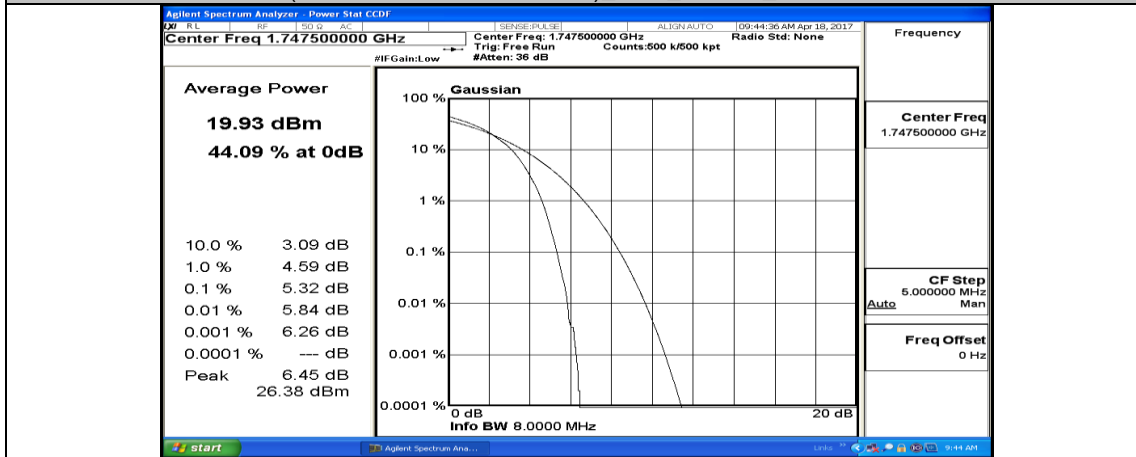

(Channel Bandwidth:15 MHz)_HCH_16QAM_37RB#0