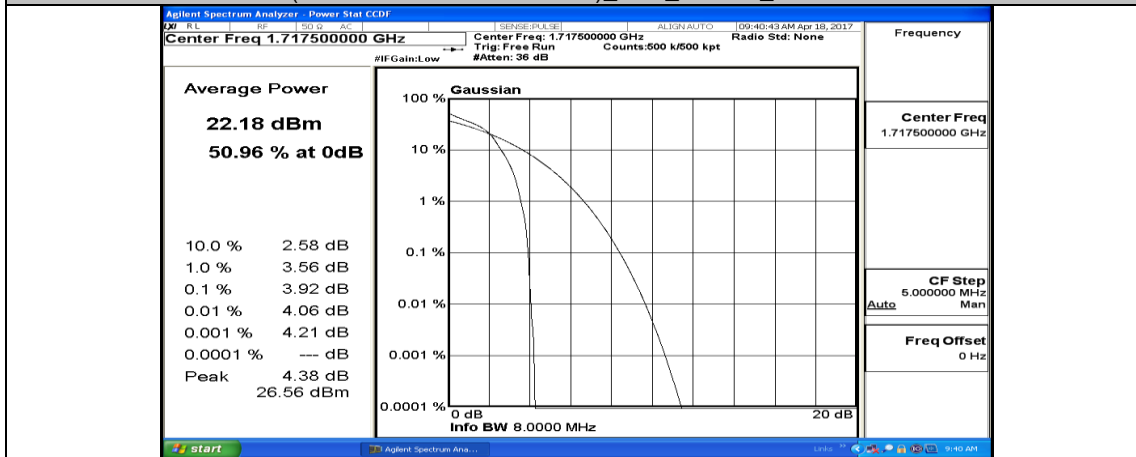

(Channel Bandwidth:15 MHz)_HCH_QPSK_37RB#18

(Channel Bandwidth:15 MHz)_HCH_QPSK_37RB#38

(Channel Bandwidth:15 MHz)_HCH_QPSK_75RB#0

(Channel Bandwidth:15 MHz)_LCH_16QAM_1RB#0

(Channel Bandwidth:15 MHz)_LCH_16QAM_1RB#37