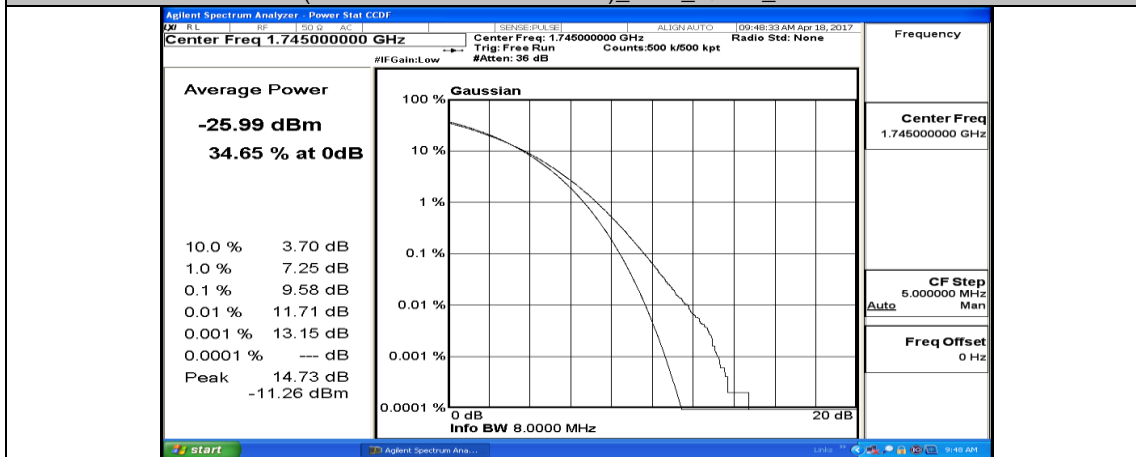

(Channel Bandwidth:20 MHz)_MCH_QPSK_50RB#0

(Channel Bandwidth:20 MHz)_MCH_QPSK_50RB#25

(Channel Bandwidth:20 MHz)_MCH_QPSK_50RB#50

(Channel Bandwidth:20 MHz)_MCH_QPSK_100RB#0

(Channel Bandwidth:20 MHz)_HCH_QPSK_1RB#0