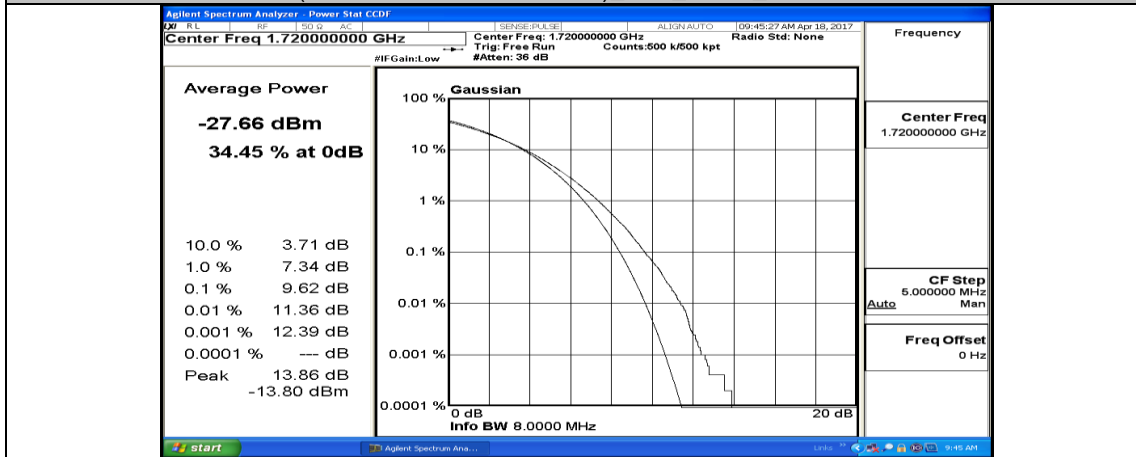

(Channel Bandwidth:20 MHz)_LCH_QPSK_1RB#99