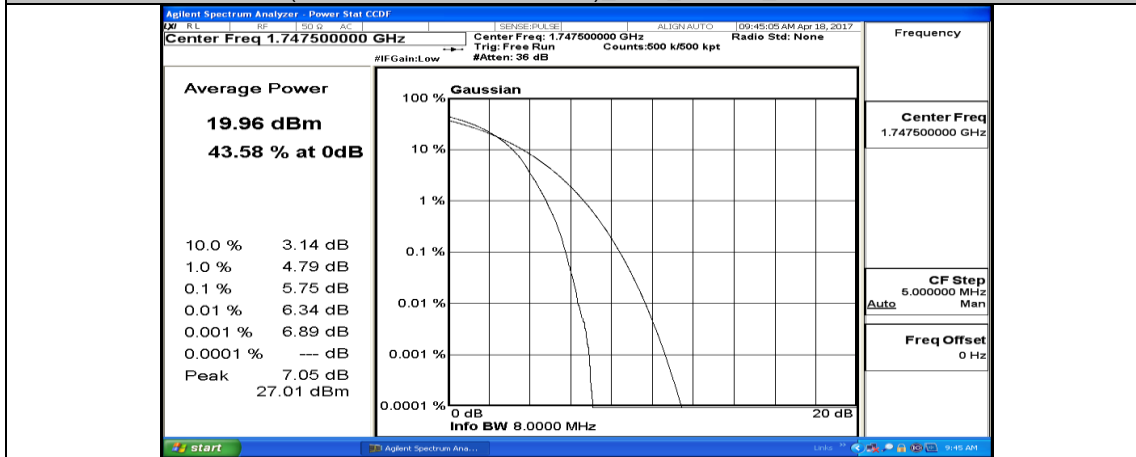

(Channel Bandwidth:15 MHz)_HCH_16QAM_37RB#0

(Channel Bandwidth:15 MHz)_HCH_16QAM_37RB#18

(Channel Bandwidth:15 MHz) _HCH_16QAM_37RB#38

(Channel Bandwidth:15 MHz) _HCH_16QAM_75RB#0

Channel Bandwidth: 20 MHz