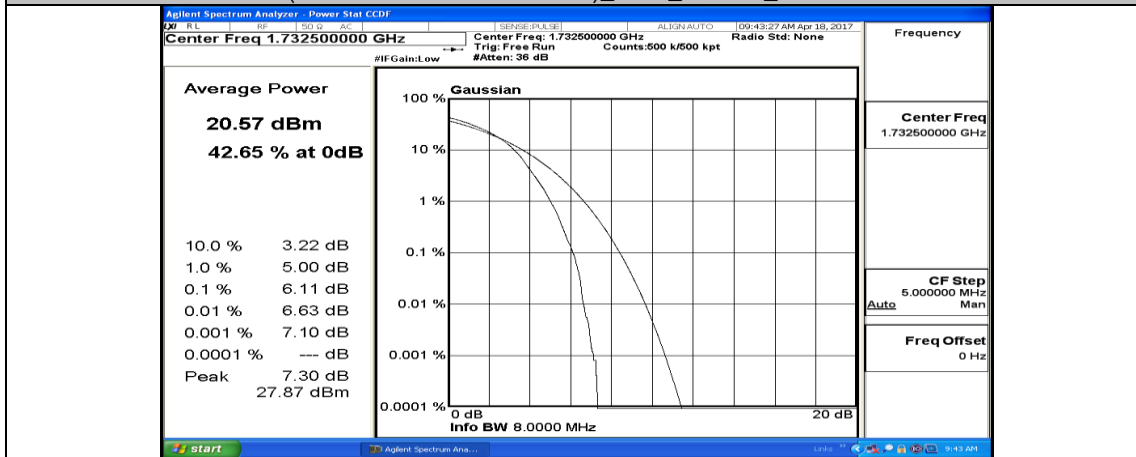

(Channel Bandwidth:15 MHz)_MCH_16QAM_75RB#0