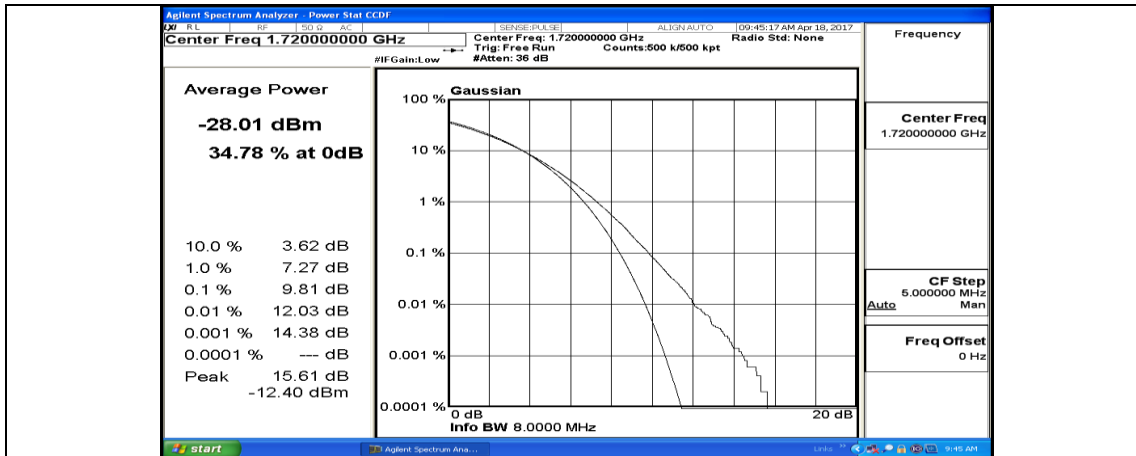

(Channel Bandwidth:20 MHz) _LCH_QPSK_1RB#0