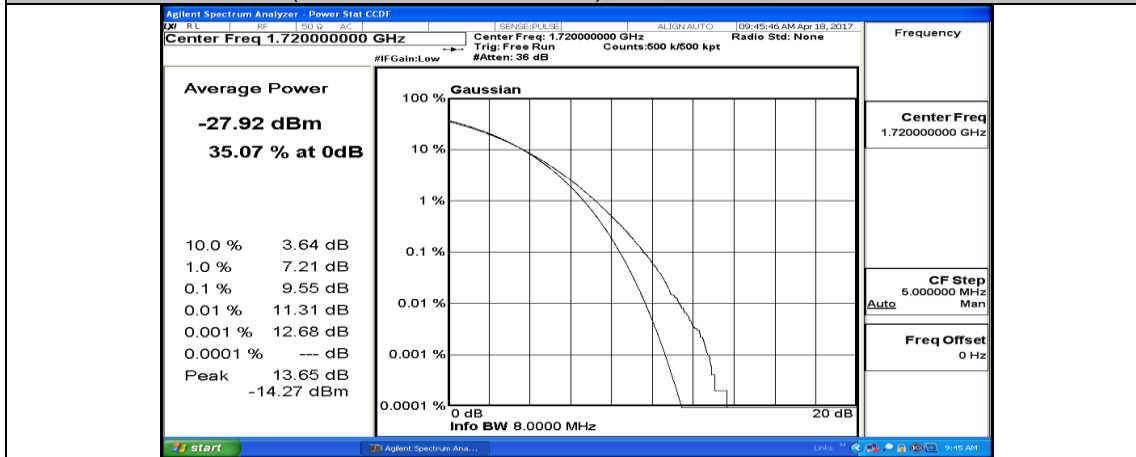

(Channel Bandwidth:20 MHz) HCH_QPSK_100RB#0

(Channel Bandwidth:20 MHz) LCH_16QAM_1RB#0

(Channel Bandwidth:20 MHz)_LCH_16QAM_1RB#49

(Channel Bandwidth:20 MHz)_LCH_16QAM_1RB#99

(Channel Bandwidth:20 MHz)_LCH_16QAM_50RB#0