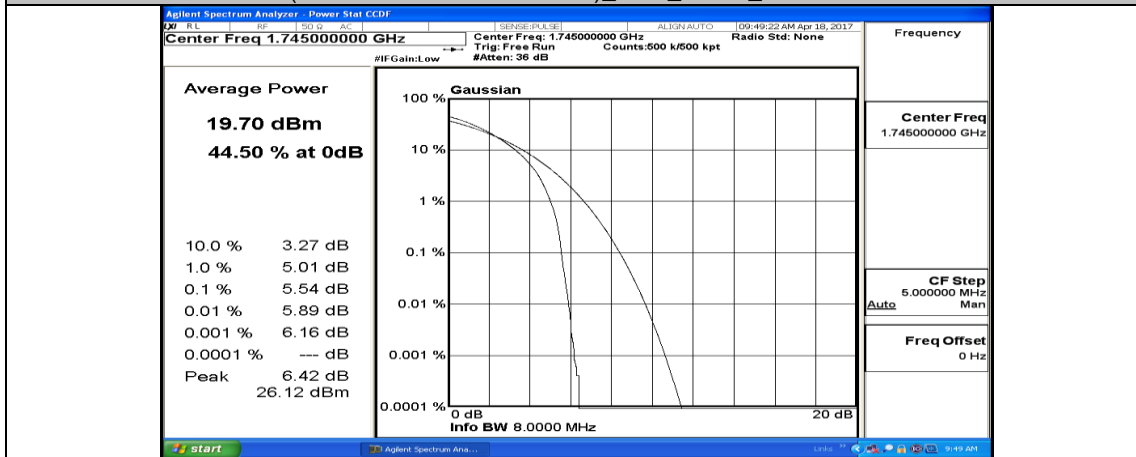

(Channel Bandwidth:20 MHz)_HCH_QPSK_1RB#49

(Channel Bandwidth:20 MHz)_HCH_QPSK_1RB#99

(Channel Bandwidth:20 MHz)_HCH_QPSK_50RB#0

(Channel Bandwidth:20 MHz)_HCH_QPSK_50RB#25

(Channel Bandwidth:20 MHz) HCH_QPSK_50RB#50