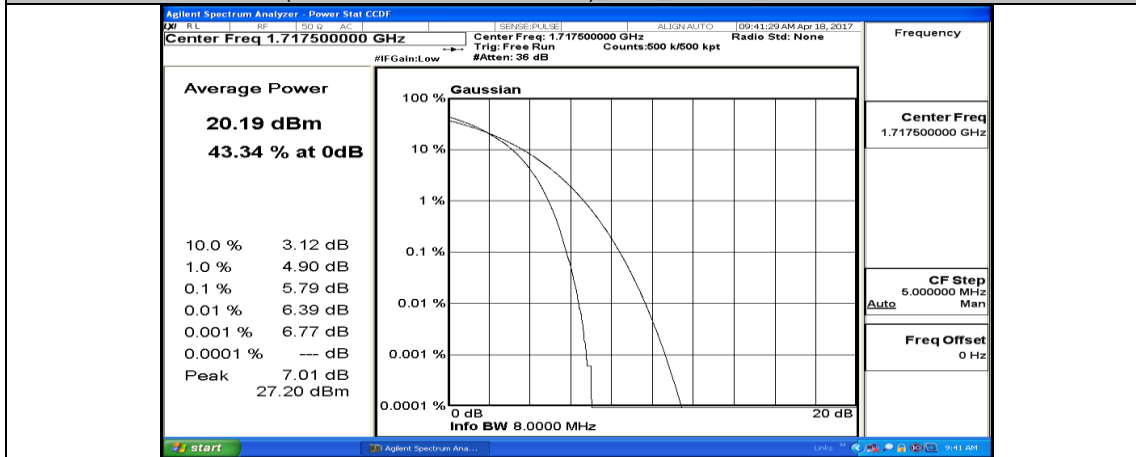

(Channel Bandwidth:15 MHz)_LCH_16QAM_1RB#74

(Channel Bandwidth:15 MHz)_LCH_16QAM_37RB#0

(Channel Bandwidth:15 MHz)_LCH_16QAM_37RB#18

(Channel Bandwidth:15 MHz)_LCH_16QAM_37RB#38

(Channel Bandwidth:15 MHz)_LCH_16QAM_75RB#0