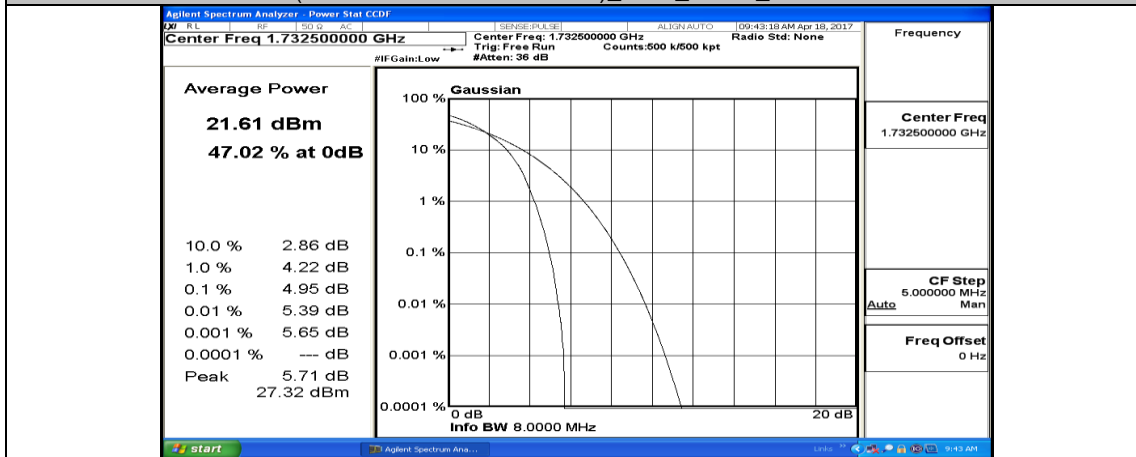

(Channel Bandwidth:15 MHz)_MCH_QPSK_75RB#0

(Channel Bandwidth:15 MHz)_HCH_QPSK_1RB#0

(Channel Bandwidth:15 MHz)_HCH_QPSK_1RB#37

(Channel Bandwidth:15 MHz)_HCH_QPSK_1RB#74

(Channel Bandwidth:15 MHz)_HCH_QPSK_37RB#0

(Channel Bandwidth:15 MHz)_HCH_QPSK_37RB#18

(Channel Bandwidth:15 MHz)_HCH_QPSK_37RB#38

(Channel Bandwidth:15 MHz)_HCH_QPSK_75RB#0

(Channel Bandwidth:15 MHz)_LCH_16QAM_1RB#0

(Channel Bandwidth:15 MHz)_LCH_16QAM_1RB#37