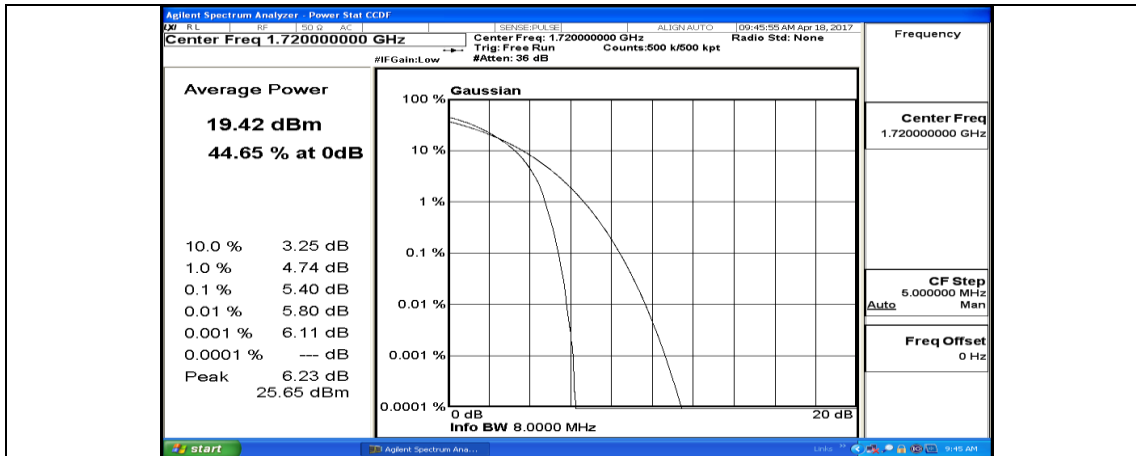

(Channel Bandwidth:20 MHz) _LCH_QPSK_1RB#0

(Channel Bandwidth:20 MHz)_LCH_QPSK_1RB#49

(Channel Bandwidth:20 MHz)_LCH_QPSK_1RB#99

(Channel Bandwidth:20 MHz)_LCH_QPSK_50RB#0

(Channel Bandwidth:20 MHz)_LCH_QPSK_50RB#25