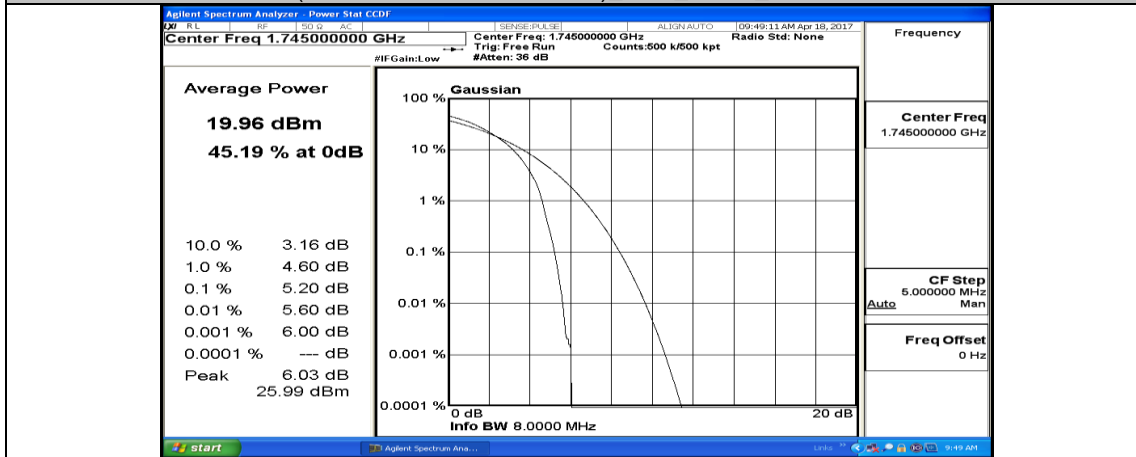

(Channel Bandwidth:20 MHz)_HCH_QPSK_50RB#0