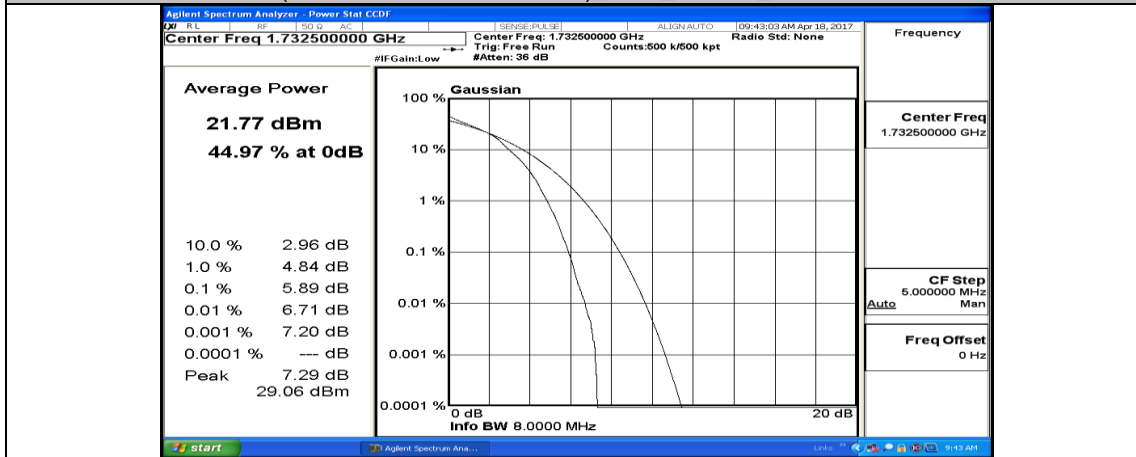

(Channel Bandwidth: 15 MHz)_MCH_16QAM_1RB#0

(Channel Bandwidth: 15 MHz)_MCH_16QAM_1RB#37

(Channel Bandwidth: 15 MHz)_MCH_16QAM_1RB#74

(Channel Bandwidth:15 MHz)_MCH_16QAM_37RB#0

(Channel Bandwidth:15 MHz)_MCH_16QAM_37RB#18