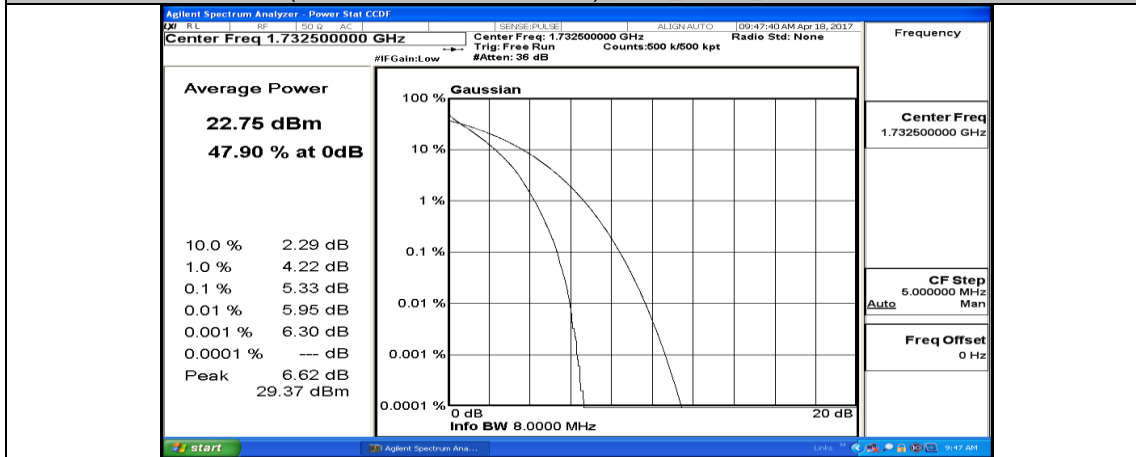

(Channel Bandwidth:20 MHz)_MCH_QPSK_50RB#25