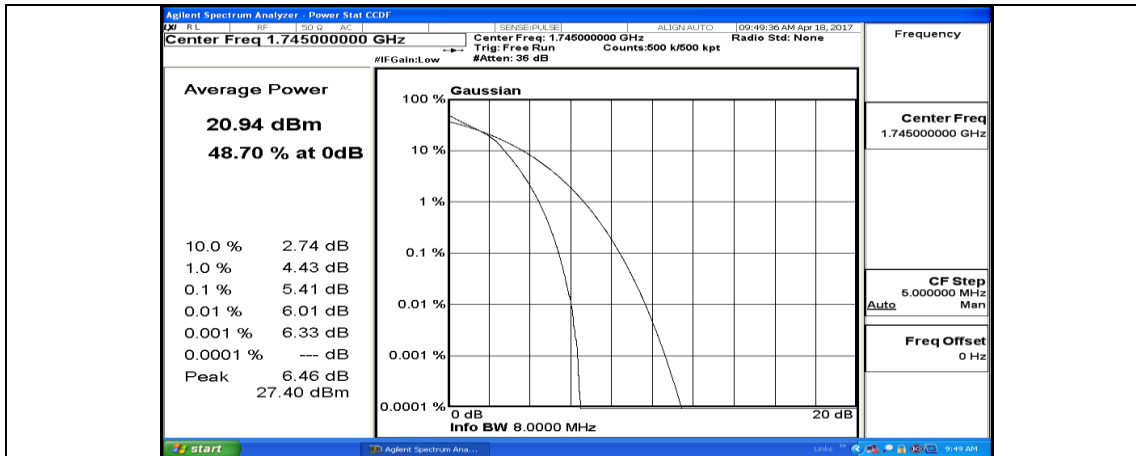

(Channel Bandwidth:20 MHz)_HCH_16QAM_1RB#0

(Channel Bandwidth:20 MHz)_HCH_16QAM_1RB#49

(Channel Bandwidth:20 MHz)_HCH_16QAM_1RB#99

(Channel Bandwidth:20 MHz)_HCH_16QAM_50RB#0

(Channel Bandwidth:20 MHz)_HCH_16QAM_50RB#25