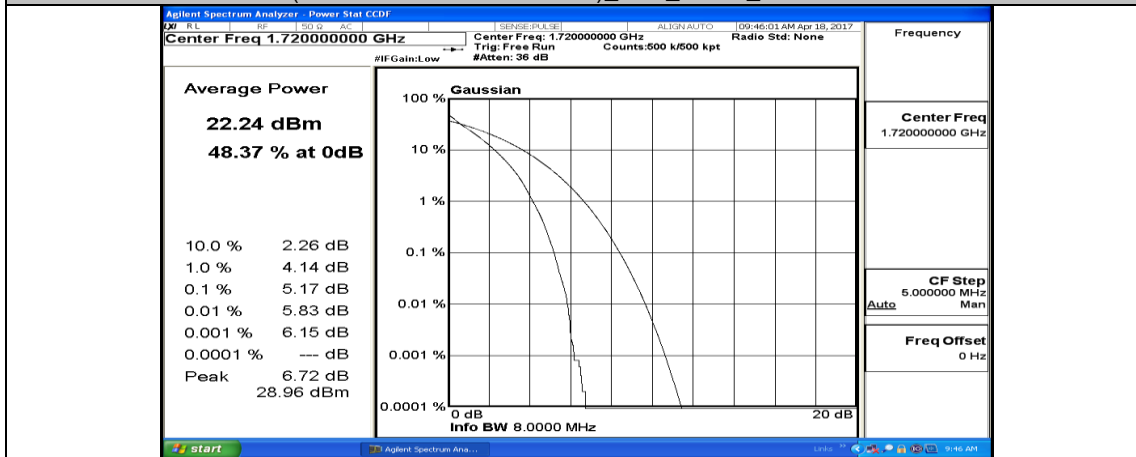

(Channel Bandwidth:20 MHz) _LCH_QPSK_1RB#0

(Channel Bandwidth:20 MHz)_LCH_QPSK_1RB#49

(Channel Bandwidth:20 MHz)_LCH_QPSK_1RB#99

(Channel Bandwidth:20 MHz)_LCH_QPSK_50RB#0

(Channel Bandwidth:20 MHz)_LCH_QPSK_50RB#25