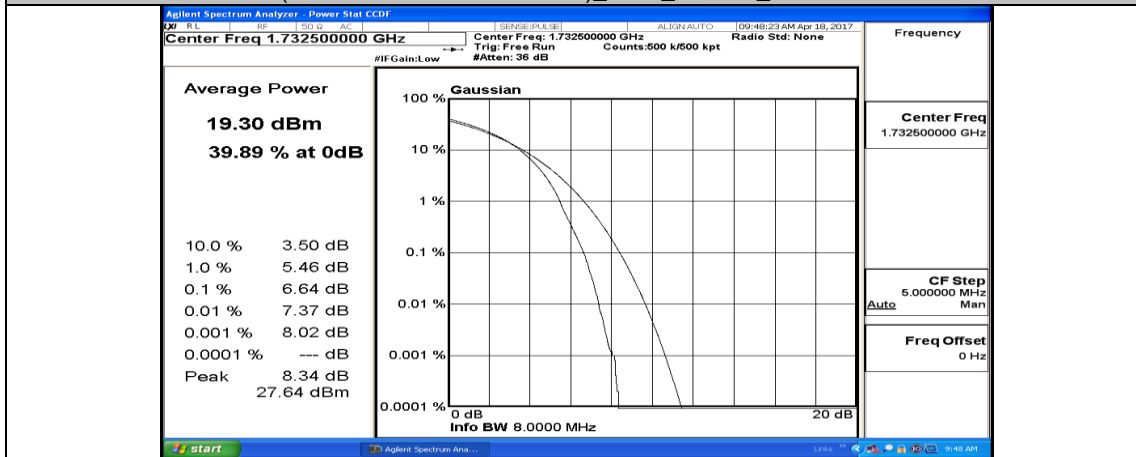

(Channel Bandwidth:20 MHz)_MCH_16QAM_1RB#99

(Channel Bandwidth:20 MHz)_MCH_16QAM_50RB#0

(Channel Bandwidth:20 MHz)_MCH_16QAM_50RB#25

(Channel Bandwidth:20 MHz)_MCH_16QAM_50RB#50

(Channel Bandwidth:20 MHz)_MCH_16QAM_100RB#0