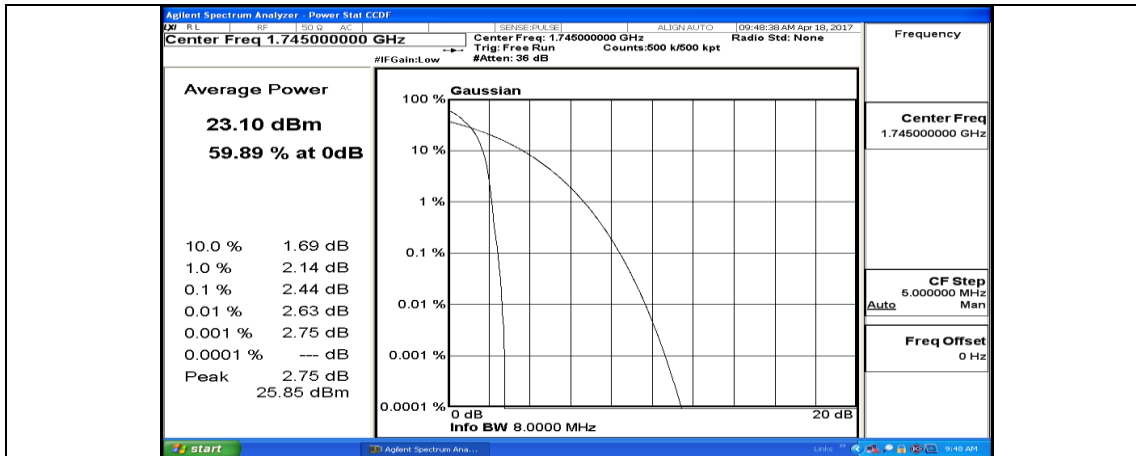

(Channel Bandwidth:20 MHz)_HCH_QPSK_1RB#49