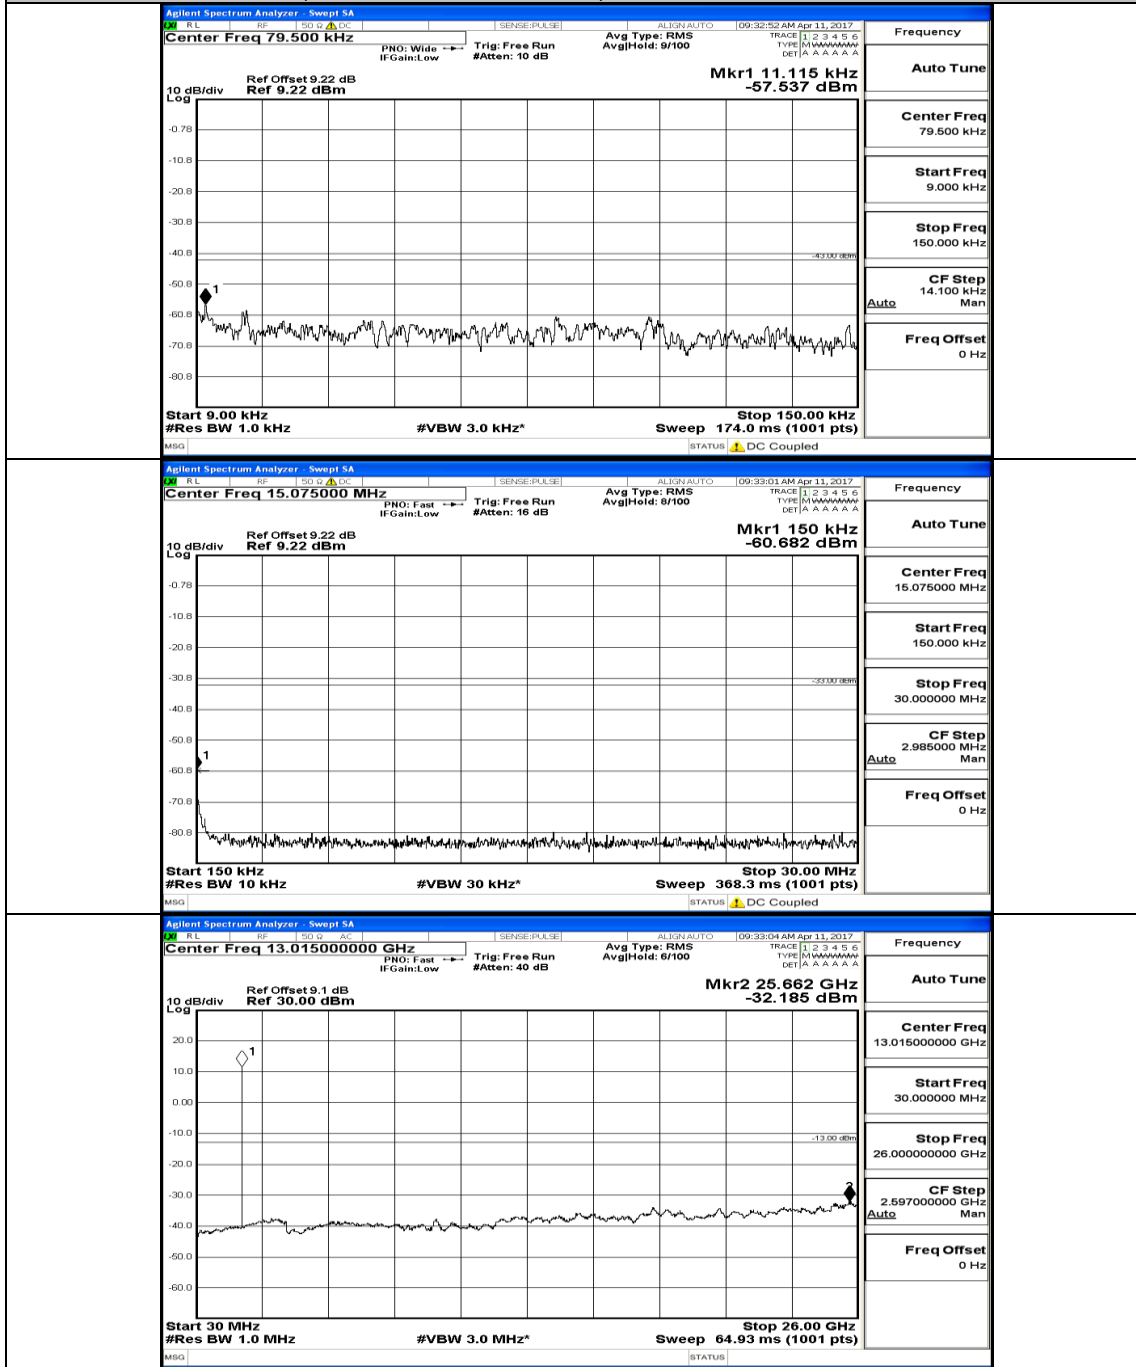

Appendix E: Conducted Spurious Emission LTE Band 2 Test Graphs

Channel Bandwidth: 1.4 MHz

(Channel Bandwidth: 1.4 MHz)_MCH_QPSK_IRB#0

(Channel Bandwidth: 1.4 MHz)_HCH_QPSK_1RB#0

(Channel Bandwidth: 1.4 MHz)_LCH_16QAM_IRB#0

(Channel Bandwidth: 3 MHz) LCH_16QAM_1RB#0

(Channel Bandwidth: 3 MHz)_MCH_16QAM_1RB#0

(Channel Bandwidth: 3 MHz) HCH_16QAM_1RB#0

Channel Bandwidth: 5 MHz

(Channel Bandwidth: 5 MHz)_LCH_QPSK_1RB#0

(Channel Bandwidth: 5 MHz)_MCH_QPSK_1RB#0

(Channel Bandwidth: 5 MHz) _HCH_QPSK_1RB#0

(Channel Bandwidth: 5 MHz) LCH_16QAM_1RB#0

(Channel Bandwidth: 5 MHz) MCH_16QAM_1RB#0

(Channel Bandwidth: 5 MHz) HCH_16QAM_1RB#0

Channel Bandwidth: 10 MHz

Channel Bandwidth: 10 MHz MCH_QPSK_1RB#0