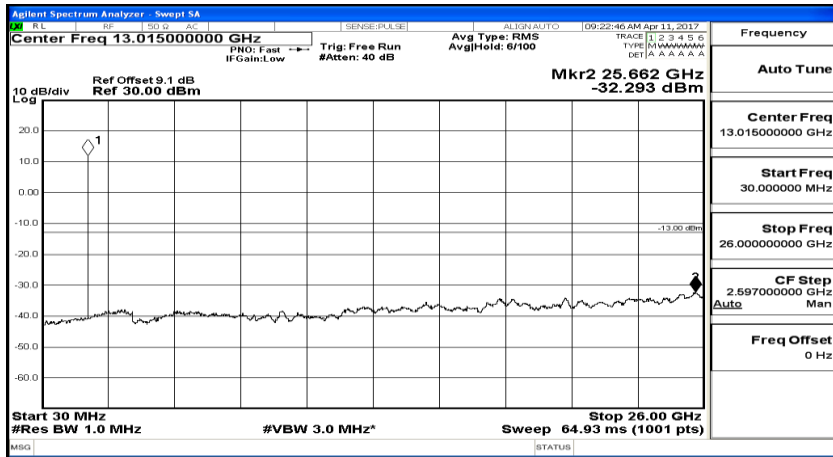

Appendix E: Conducted Spurious Emission LTE Band 2 Test Graphs

Channel Bandwidth: 1.4 MHz

(Channel Bandwidth: 1.4 MHz)_MCH_QPSK_IRB#0

(Channel Bandwidth: 1.4 MHz)_HCH_QPSK_1RB#0

(Channel Bandwidth: 1.4 MHz)_LCH_16QAM_IRB#0