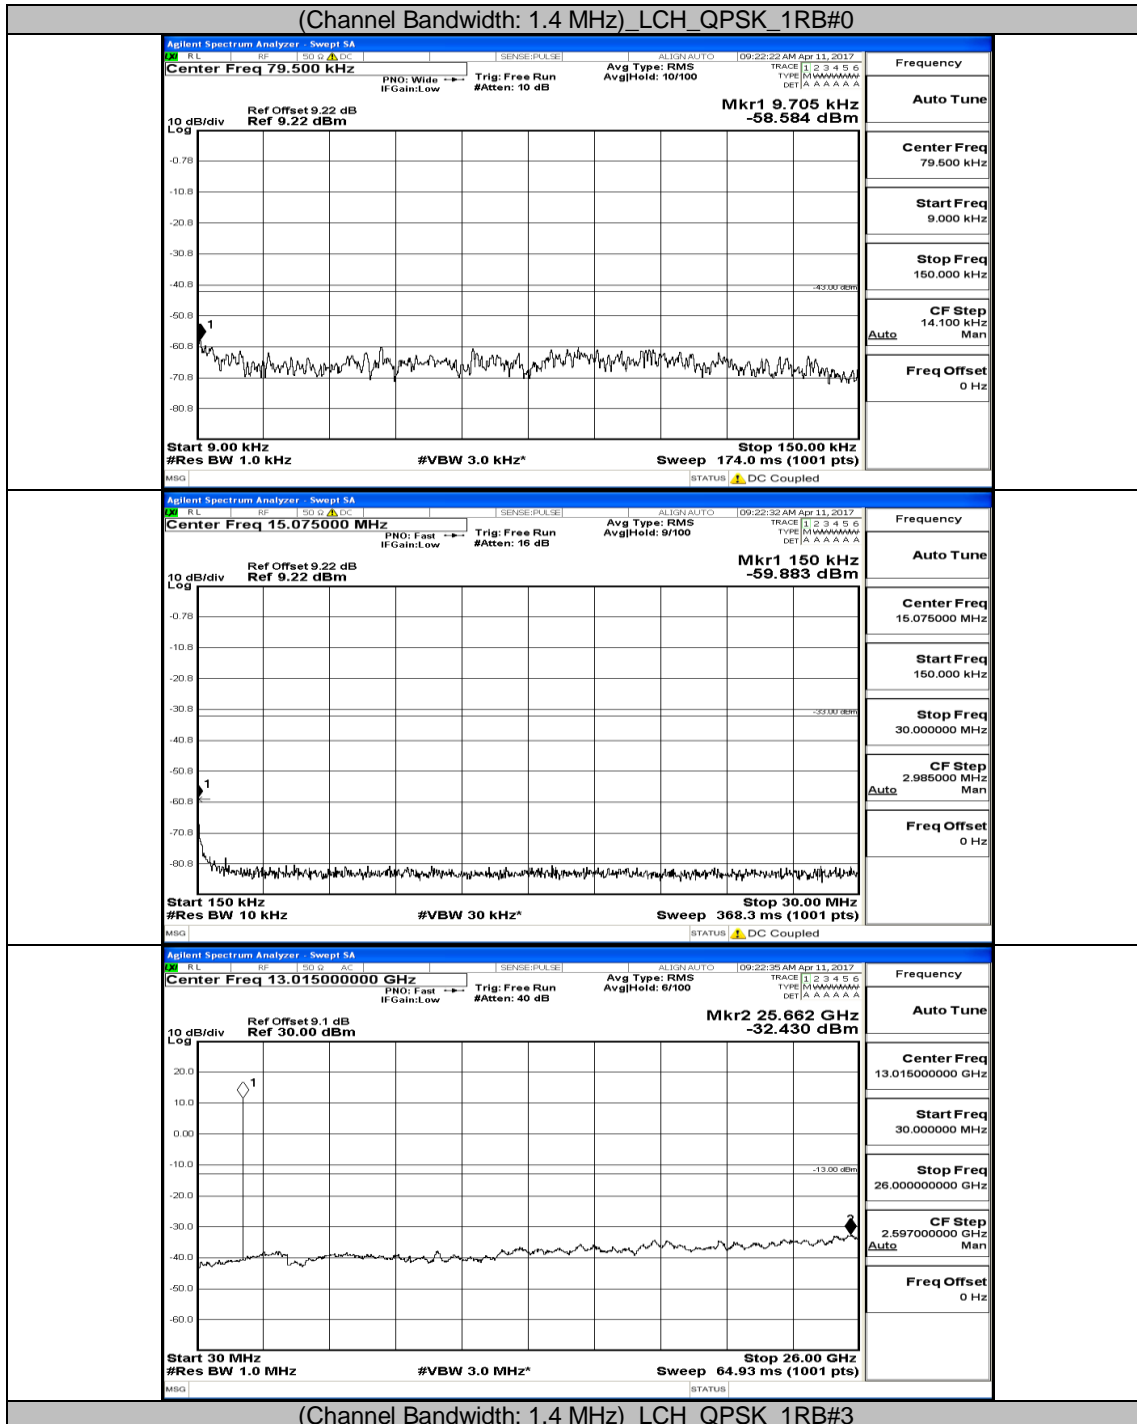

Appendix E: Conducted Spurious Emission LTE Band 2 Test Graphs

Channel Bandwidth: 1.4 MHz

(Channel Bandwidth: 1.4 MHz)_MCH_QPSK_IRB#0

(Channel Bandwidth: 1.4 MHz)_HCH_QPSK_1RB#0

(Channel Bandwidth: 1.4 MHz)_LCH_16QAM_IRB#0

(Channel Bandwidth: 1.4 MHz)_MCH_16QAM_1RB#0

(Channel Bandwidth: 1.4 MHz)_HCH_16QAM_1RB#0

Channel Bandwidth: 3 MHz

(Channel Bandwidth: 3 MHz)_LCH_QPSK_1RB#0

(Channel Bandwidth: 3 MHz) MCH_QPSK_1RB#0

(Channel Bandwidth: 3 MHz) HCH_QPSK_1RB#0

(Channel Bandwidth: 3 MHz) LCH_16QAM_1RB#0

(Channel Bandwidth: 3 MHz)_MCH_16QAM_1RB#0

(Channel Bandwidth: 3 MHz) HCH_16QAM_1RB#0

Channel Bandwidth: 5 MHz

(Channel Bandwidth: 5 MHz)_LCH_QPSK_1RB#0

(Channel Bandwidth: 5 MHz)_MCH_QPSK_1RB#0