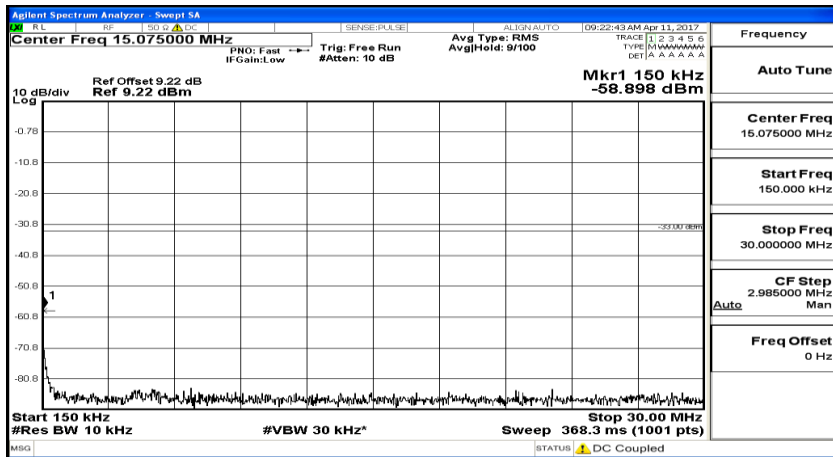

Appendix E: Conducted Spurious Emission LTE Band 2 Test Graphs

Channel Bandwidth: 1.4 MHz

(Channel Bandwidth: 1.4 MHz)_MCH_QPSK_IRB#0

(Channel Bandwidth: 1.4 MHz)_HCH_QPSK_1RB#0

(Channel Bandwidth: 1.4 MHz)_LCH_16QAM_IRB#0

(Channel Bandwidth: 1.4 MHz)_MCH_16QAM_1RB#0

(Channel Bandwidth: 1.4 MHz)_HCH_16QAM_1RB#0

Channel Bandwidth: 3 MHz

(Channel Bandwidth: 3 MHz)_LCH_QPSK_1RB#0

(Channel Bandwidth: 3 MHz) MCH_QPSK_1RB#0

(Channel Bandwidth: 3 MHz) HCH_QPSK_1RB#0