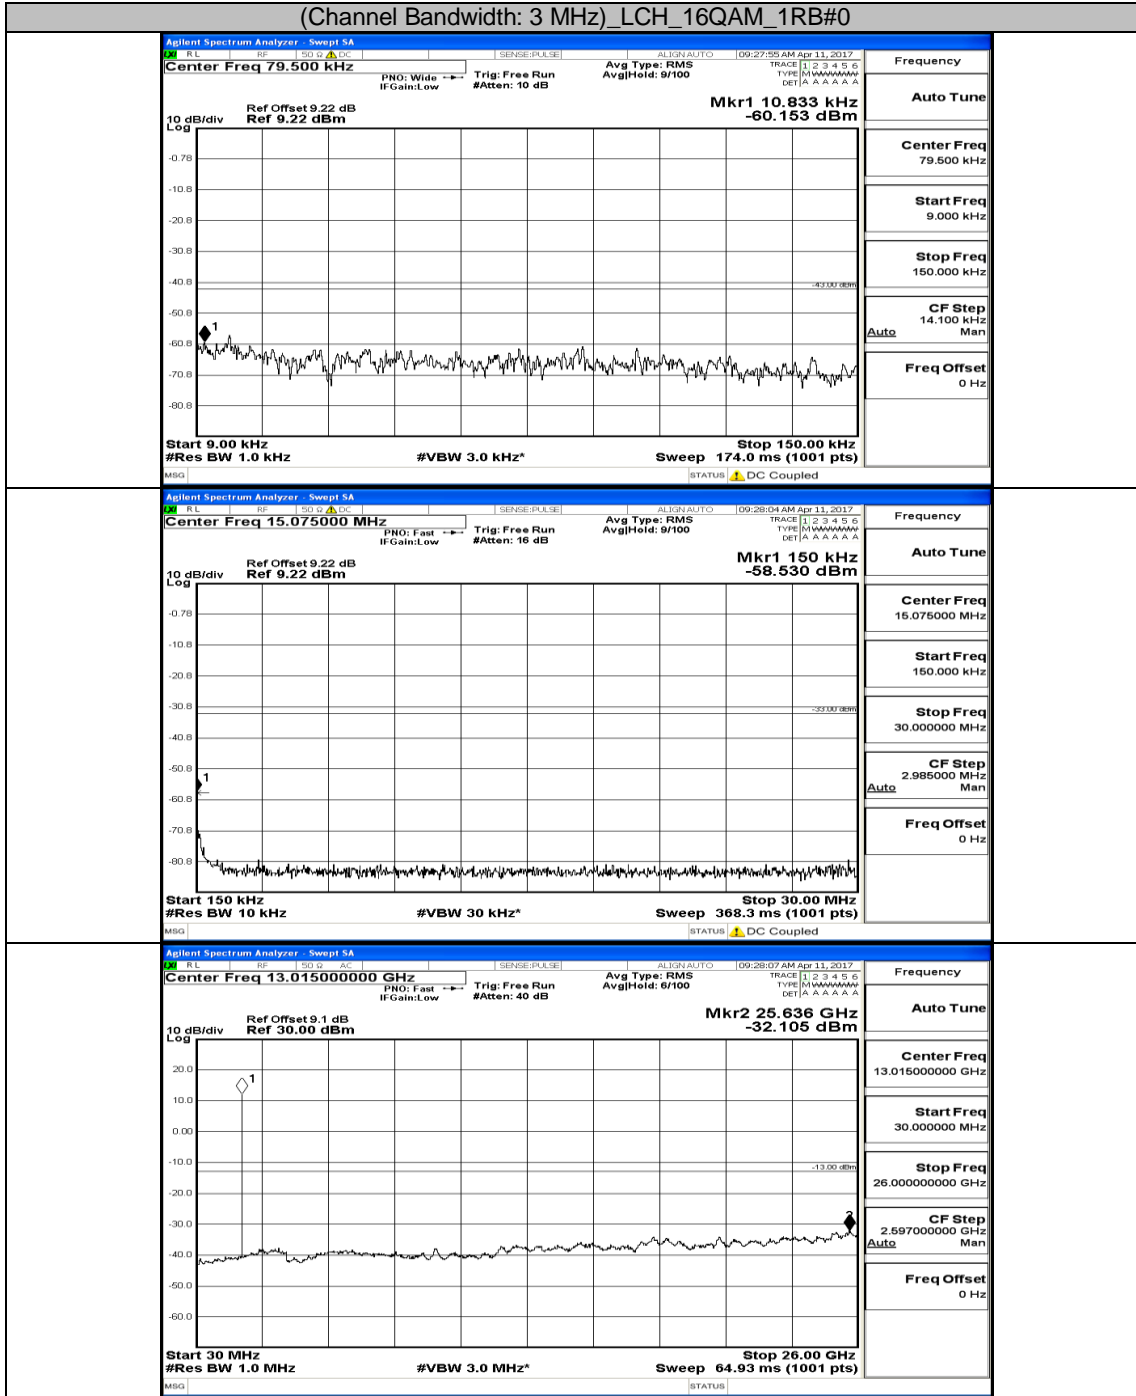

Appendix E: Conducted Spurious Emission LTE Band 2 Test Graphs

Channel Bandwidth: 1.4 MHz

(Channel Bandwidth: 1.4 MHz)_MCH_QPSK_IRB#0

(Channel Bandwidth: 1.4 MHz)_HCH_QPSK_1RB#0

(Channel Bandwidth: 1.4 MHz)_LCH_16QAM_IRB#0

(Channel Bandwidth: 1.4 MHz)_MCH_16QAM_1RB#0

(Channel Bandwidth: 1.4 MHz)_HCH_16QAM_1RB#0

Channel Bandwidth: 3 MHz

(Channel Bandwidth: 3 MHz)_LCH_QPSK_1RB#0

(Channel Bandwidth: 3 MHz) MCH_QPSK_1RB#0

(Channel Bandwidth: 3 MHz) HCH_QPSK_1RB#0

(Channel Bandwidth: 3 MHz) LCH_16QAM_1RB#0

(Channel Bandwidth: 3 MHz)_MCH_16QAM_1RB#0

(Channel Bandwidth: 3 MHz) HCH_16QAM_1RB#0

Channel Bandwidth: 5 MHz

(Channel Bandwidth: 5 MHz)_LCH_QPSK_1RB#0

(Channel Bandwidth: 5 MHz)_MCH_QPSK_1RB#0