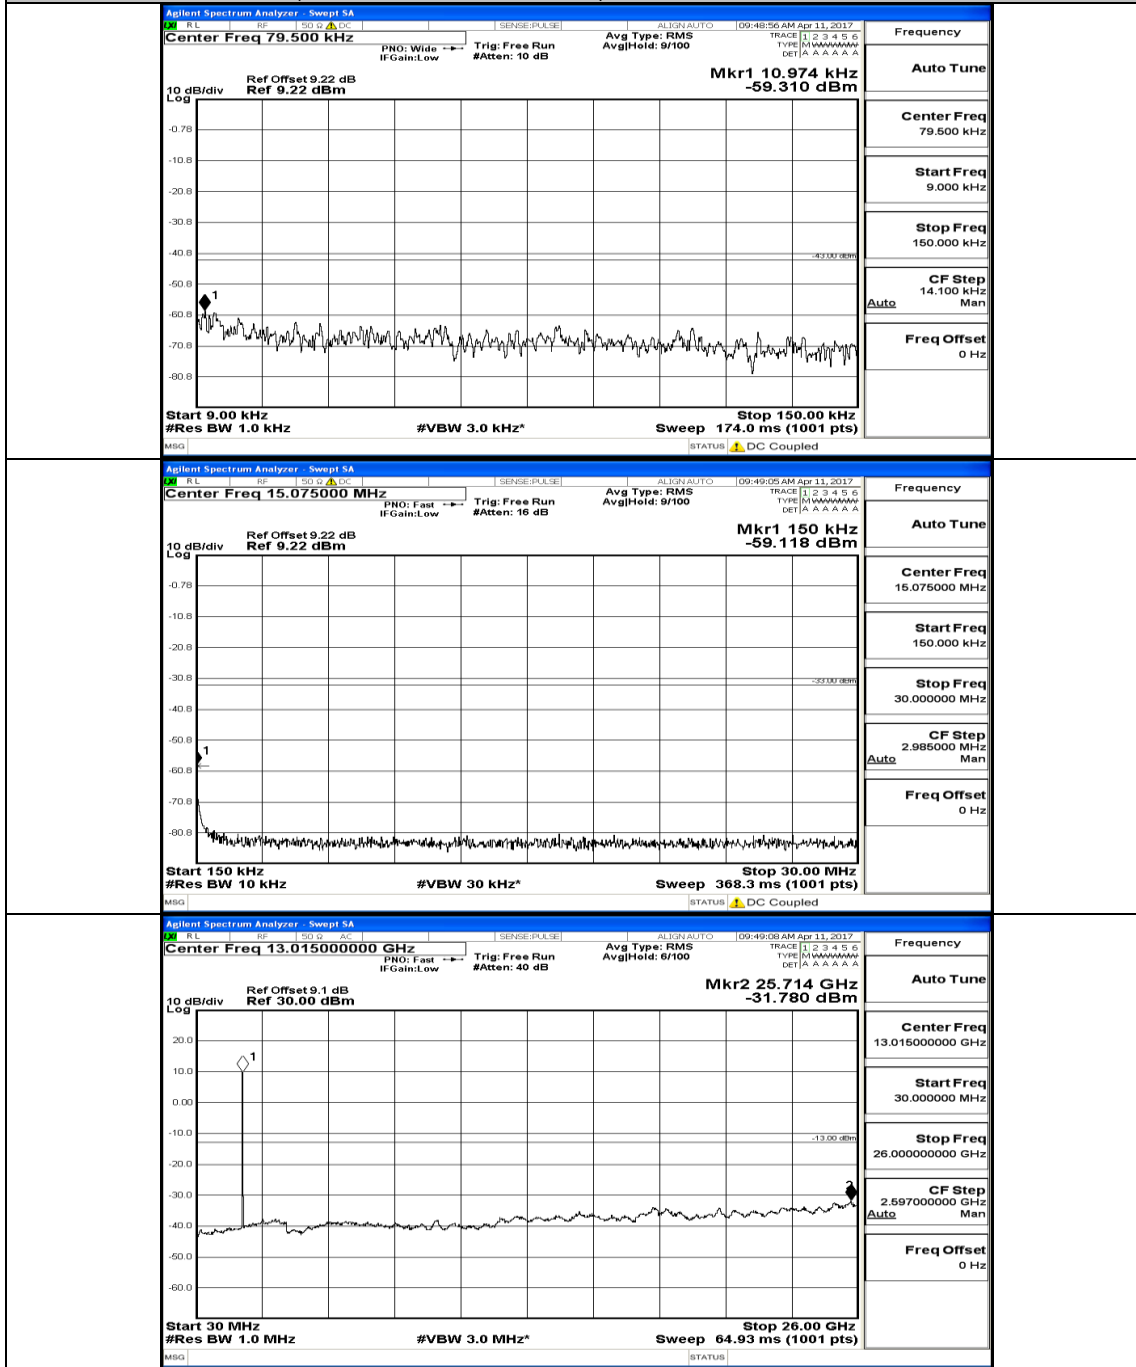

Appendix E: Conducted Spurious Emission LTE Band 2 Test Graphs

Channel Bandwidth: 1.4 MHz

(Channel Bandwidth: 1.4 MHz)_MCH_QPSK_IRB#0

(Channel Bandwidth: 1.4 MHz)_HCH_QPSK_1RB#0

(Channel Bandwidth: 1.4 MHz)_LCH_16QAM_IRB#0

Frequency
Auto Tune
Center Freq 13.015000000 GHz
Start Freq 30.000000 MHz
Stop Freq 26.000000000 GHz
CF Step 2.697000000 GHz Man
Freq Offset 0 Hz

Channel Bandwidth: 20 MHz

(Channel Bandwidth:20 MHz)_LCH_QPSK_1RB#0

(Channel Bandwidth:20 MHz)_MCH_QPSK_1RB#0

(Channel Bandwidth:20 MHz)_HCH_QPSK_1RB#0

(Channel Bandwidth:20 MHz) LCH_16QAM_1RB#0

(Channel Bandwidth:20 MHz)_MCH_16QAM_1RB#0

(Channel Bandwidth:20 MHz)_HCH_16QAM_1RB#0