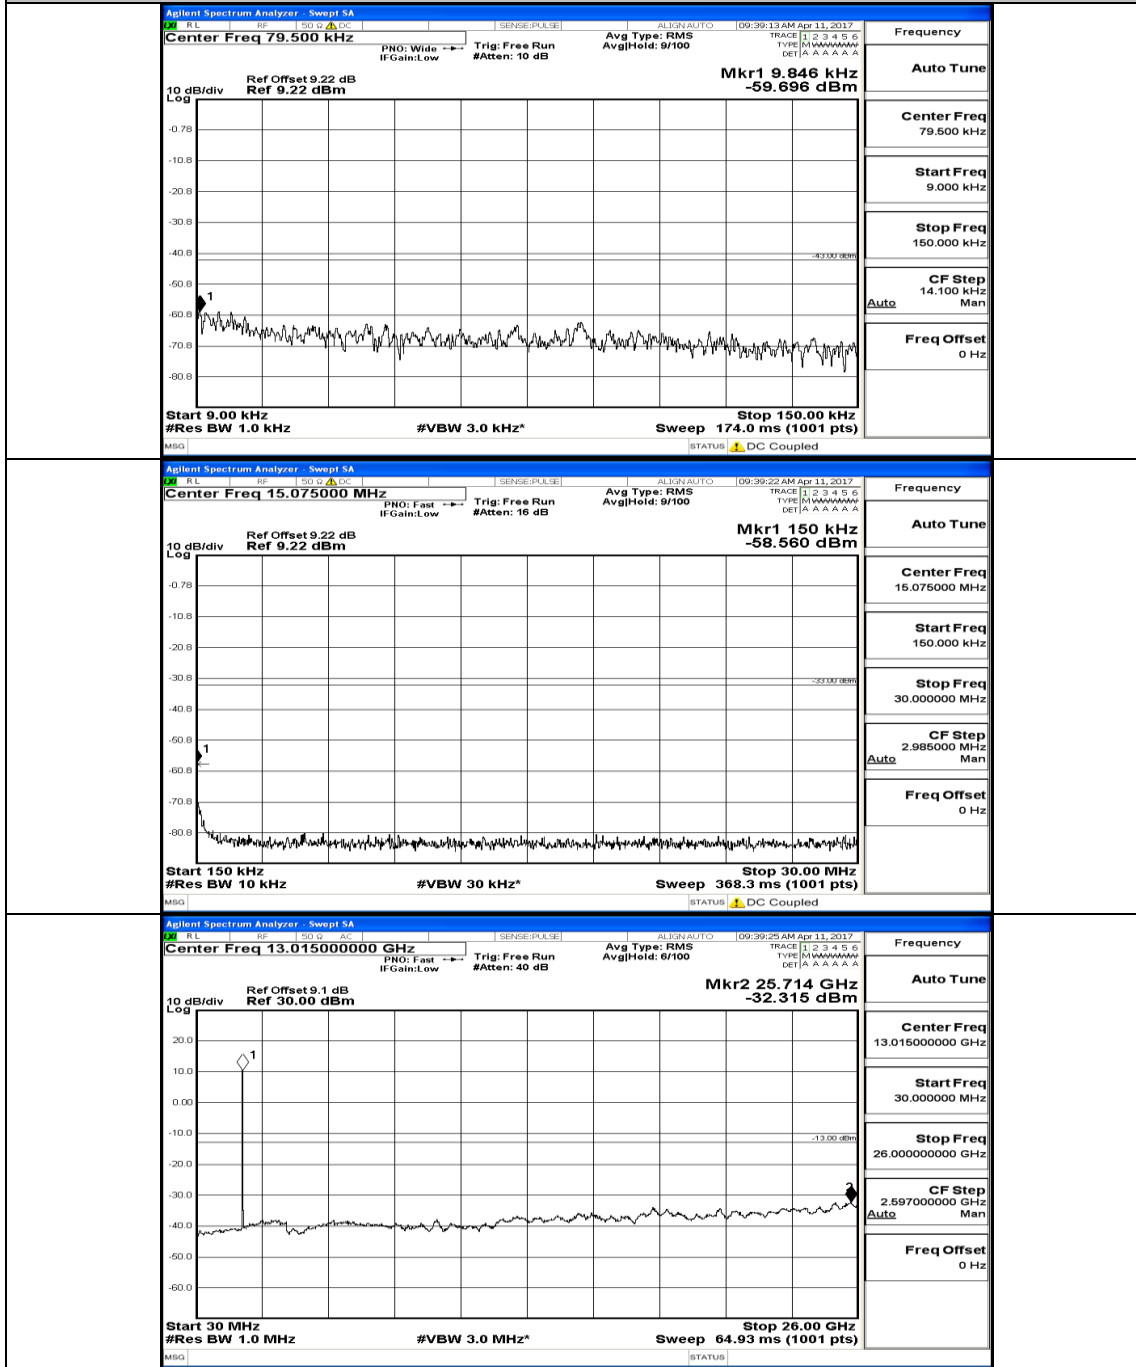

Appendix E: Conducted Spurious Emission LTE Band 2 Test Graphs

Channel Bandwidth: 1.4 MHz

(Channel Bandwidth: 1.4 MHz)_MCH_QPSK_IRB#0

(Channel Bandwidth: 1.4 MHz)_HCH_QPSK_1RB#0

(Channel Bandwidth: 1.4 MHz)_LCH_16QAM_IRB#0

(Channel Bandwidth: 5 MHz) _HCH_QPSK_1RB#0

(Channel Bandwidth: 5 MHz) LCH_16QAM_1RB#0

(Channel Bandwidth: 5 MHz) MCH_16QAM_1RB#0

(Channel Bandwidth: 5 MHz) HCH_16QAM_1RB#0

Channel Bandwidth: 10 MHz

Channel Bandwidth: 10 MHz MCH_QPSK_1RB#0

Channel Bandwidth: 10 MHz_HCH_QPSK_1RB#0

Channel Bandwidth: 10 MHz_LCH_16QAM_1RB#0

Channel Bandwidth: 10 MHz_MCH_16QAM_1RB#0

Channel Bandwidth: 10 MHz_HCH_16QAM_1RB#0

Channel Bandwidth: 15 MHz

(Channel Bandwidth:15 MHz)_LCH_QPSK_1RB#0