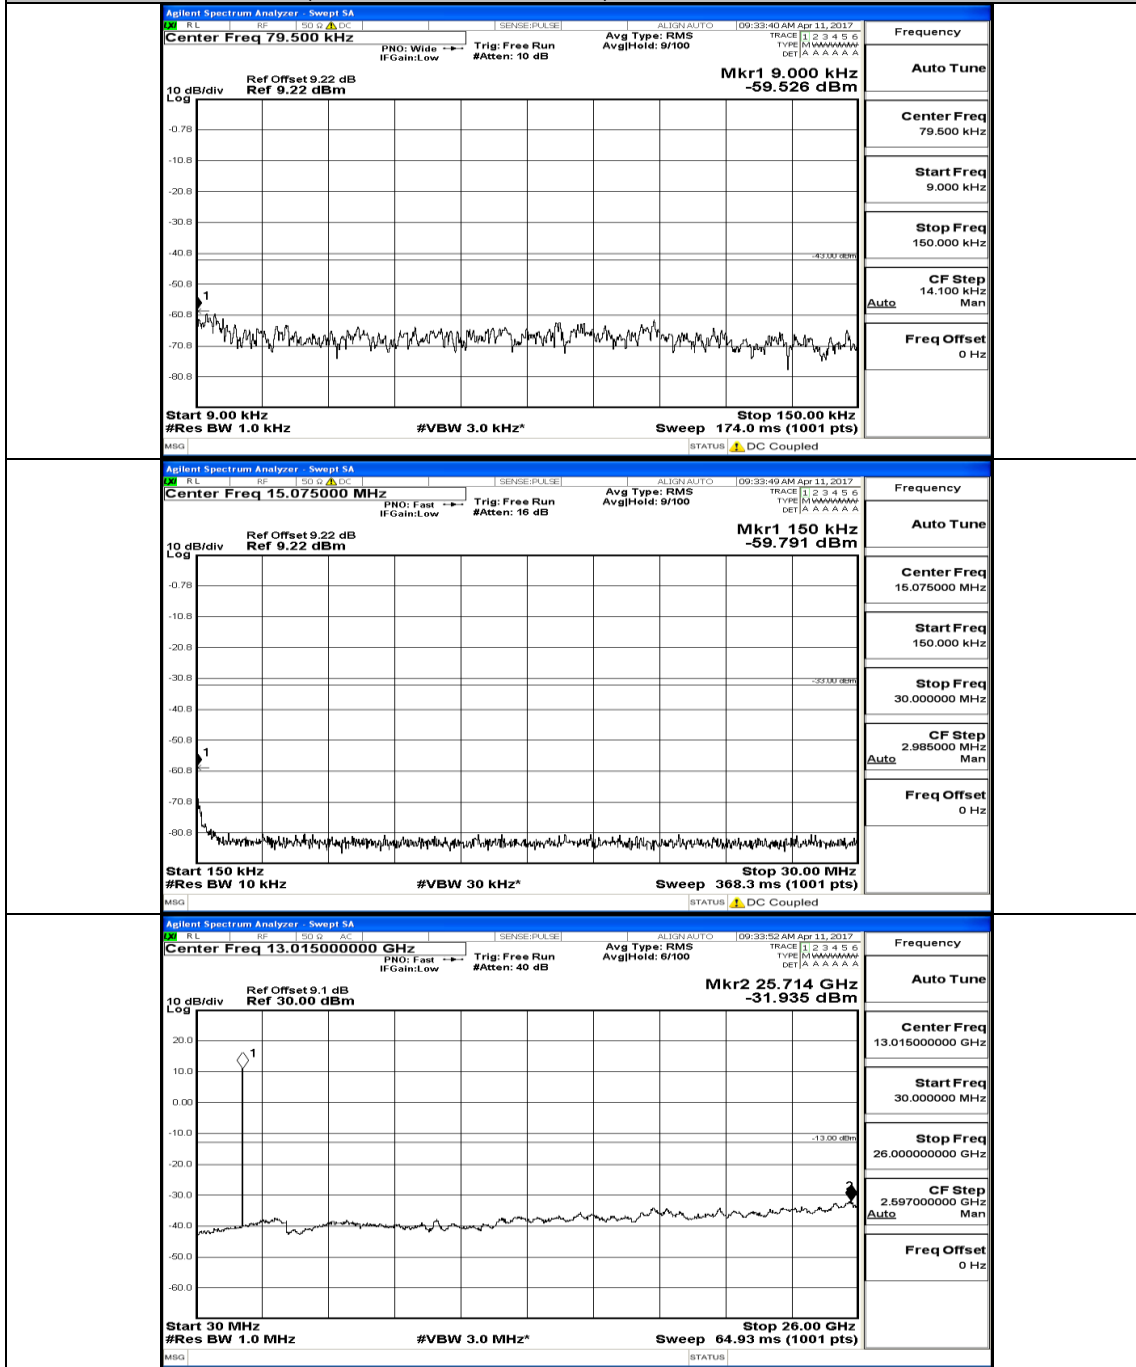

Appendix E: Conducted Spurious Emission LTE Band 2 Test Graphs

Channel Bandwidth: 1.4 MHz

(Channel Bandwidth: 1.4 MHz)_MCH_QPSK_IRB#0

(Channel Bandwidth: 1.4 MHz)_HCH_QPSK_1RB#0

(Channel Bandwidth: 1.4 MHz)_LCH_16QAM_IRB#0

(Channel Bandwidth: 3 MHz) LCH_16QAM_1RB#0

(Channel Bandwidth: 3 MHz)_MCH_16QAM_1RB#0

(Channel Bandwidth: 3 MHz) HCH_16QAM_1RB#0

Channel Bandwidth: 5 MHz

(Channel Bandwidth: 5 MHz)_LCH_QPSK_1RB#0

(Channel Bandwidth: 5 MHz)_MCH_QPSK_1RB#0

(Channel Bandwidth: 5 MHz) _HCH_QPSK_1RB#0

(Channel Bandwidth: 5 MHz) LCH_16QAM_1RB#0

(Channel Bandwidth: 5 MHz) MCH_16QAM_1RB#0

(Channel Bandwidth: 5 MHz) HCH_16QAM_1RB#0

Channel Bandwidth: 10 MHz

Channel Bandwidth: 10 MHz MCH_QPSK_1RB#0