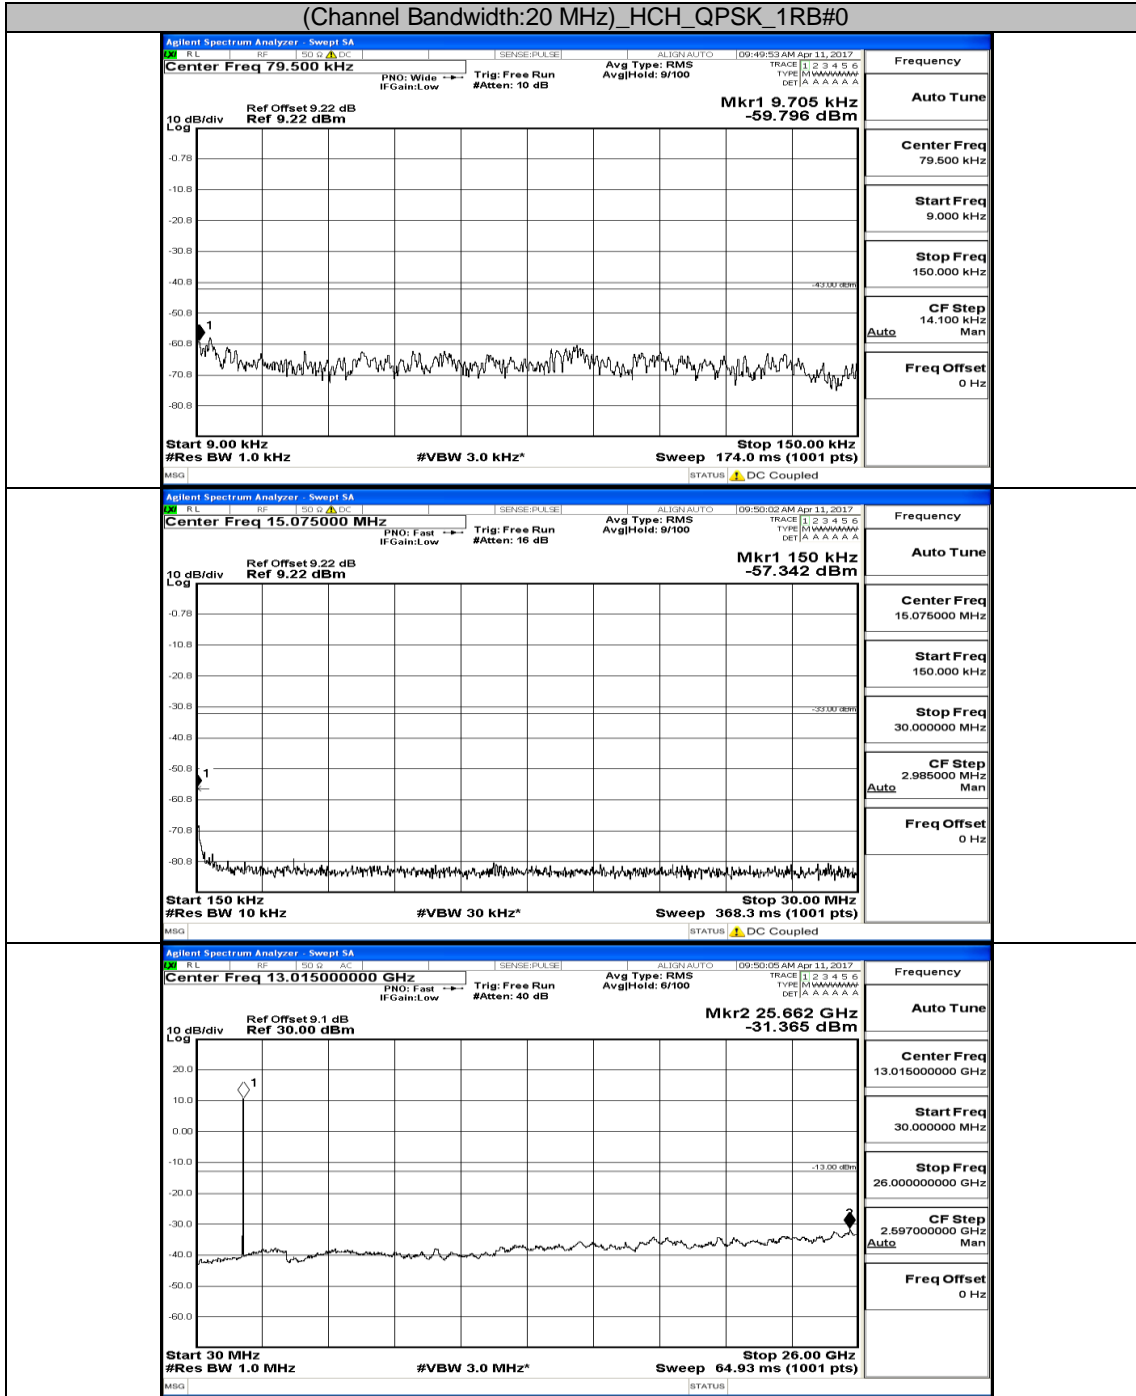

(Channel Bandwidth:20 MHz)_HCH_QPSK_1RB#0