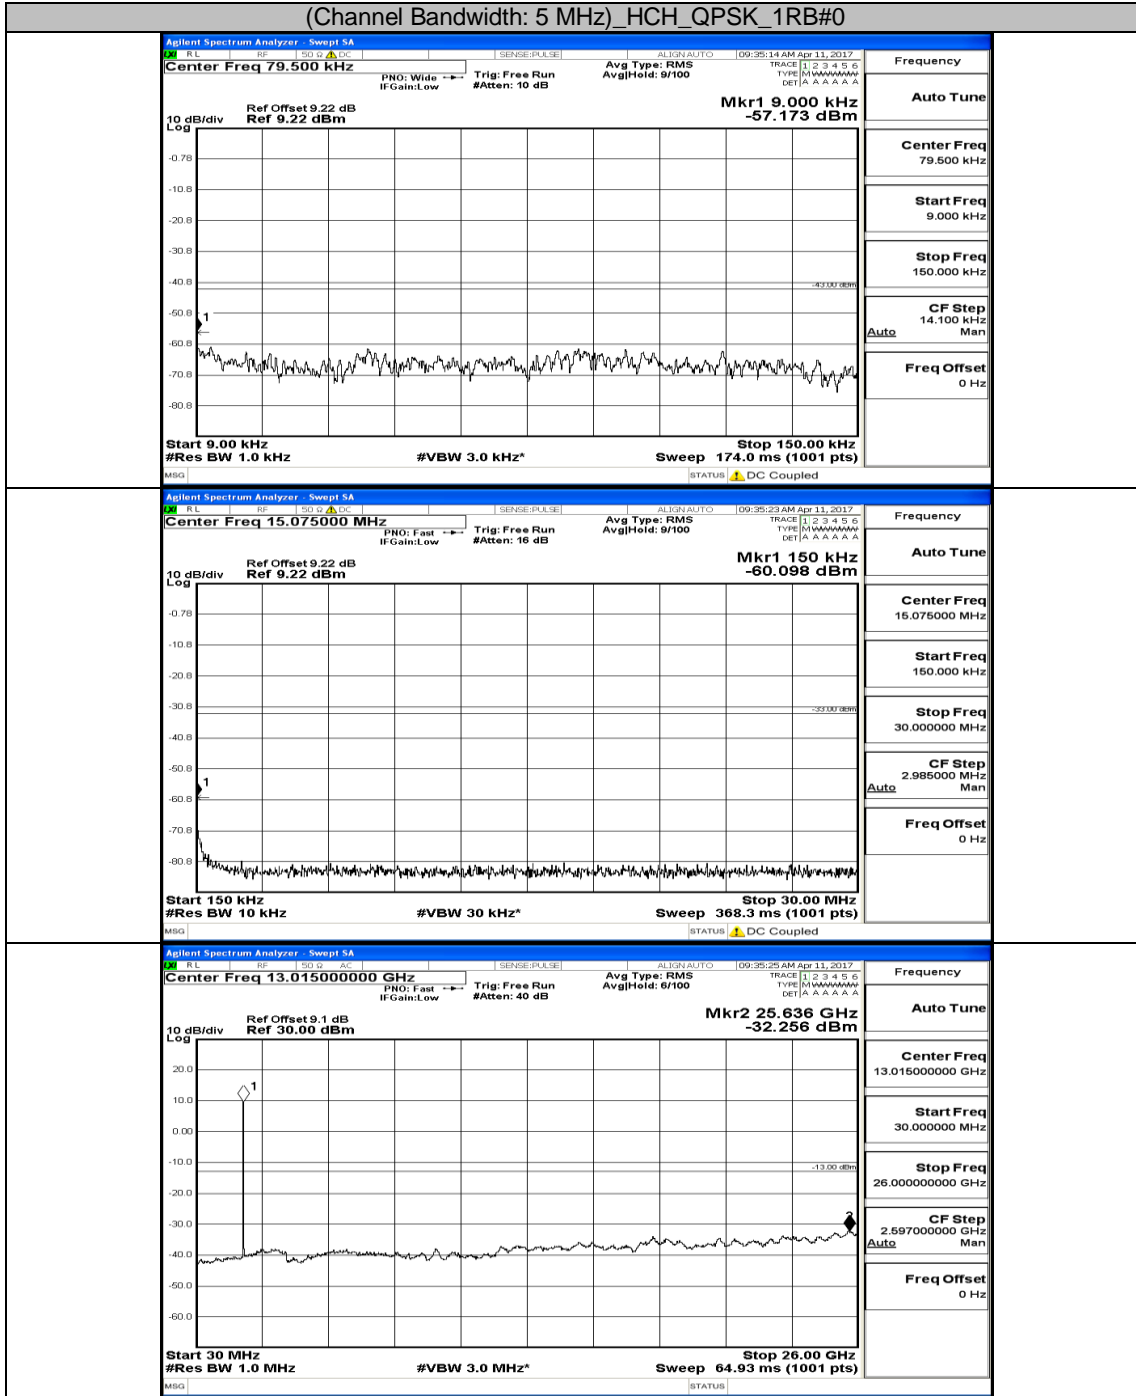

Appendix E: Conducted Spurious Emission LTE Band 2 Test Graphs

Channel Bandwidth: 1.4 MHz

(Channel Bandwidth: 1.4 MHz)_MCH_QPSK_IRB#0

(Channel Bandwidth: 1.4 MHz)_HCH_QPSK_1RB#0

(Channel Bandwidth: 1.4 MHz)_LCH_16QAM_IRB#0

(Channel Bandwidth: 3 MHz) LCH_16QAM_1RB#0

(Channel Bandwidth: 3 MHz)_MCH_16QAM_1RB#0

(Channel Bandwidth: 3 MHz) HCH_16QAM_1RB#0

Channel Bandwidth: 5 MHz

(Channel Bandwidth: 5 MHz)_LCH_QPSK_1RB#0

(Channel Bandwidth: 5 MHz)_MCH_QPSK_1RB#0

(Channel Bandwidth: 5 MHz) _HCH_QPSK_1RB#0

(Channel Bandwidth: 5 MHz) LCH_16QAM_1RB#0

(Channel Bandwidth: 5 MHz) MCH_16QAM_1RB#0

(Channel Bandwidth: 5 MHz) HCH_16QAM_1RB#0

Channel Bandwidth: 10 MHz

Channel Bandwidth: 10 MHz MCH_QPSK_1RB#0