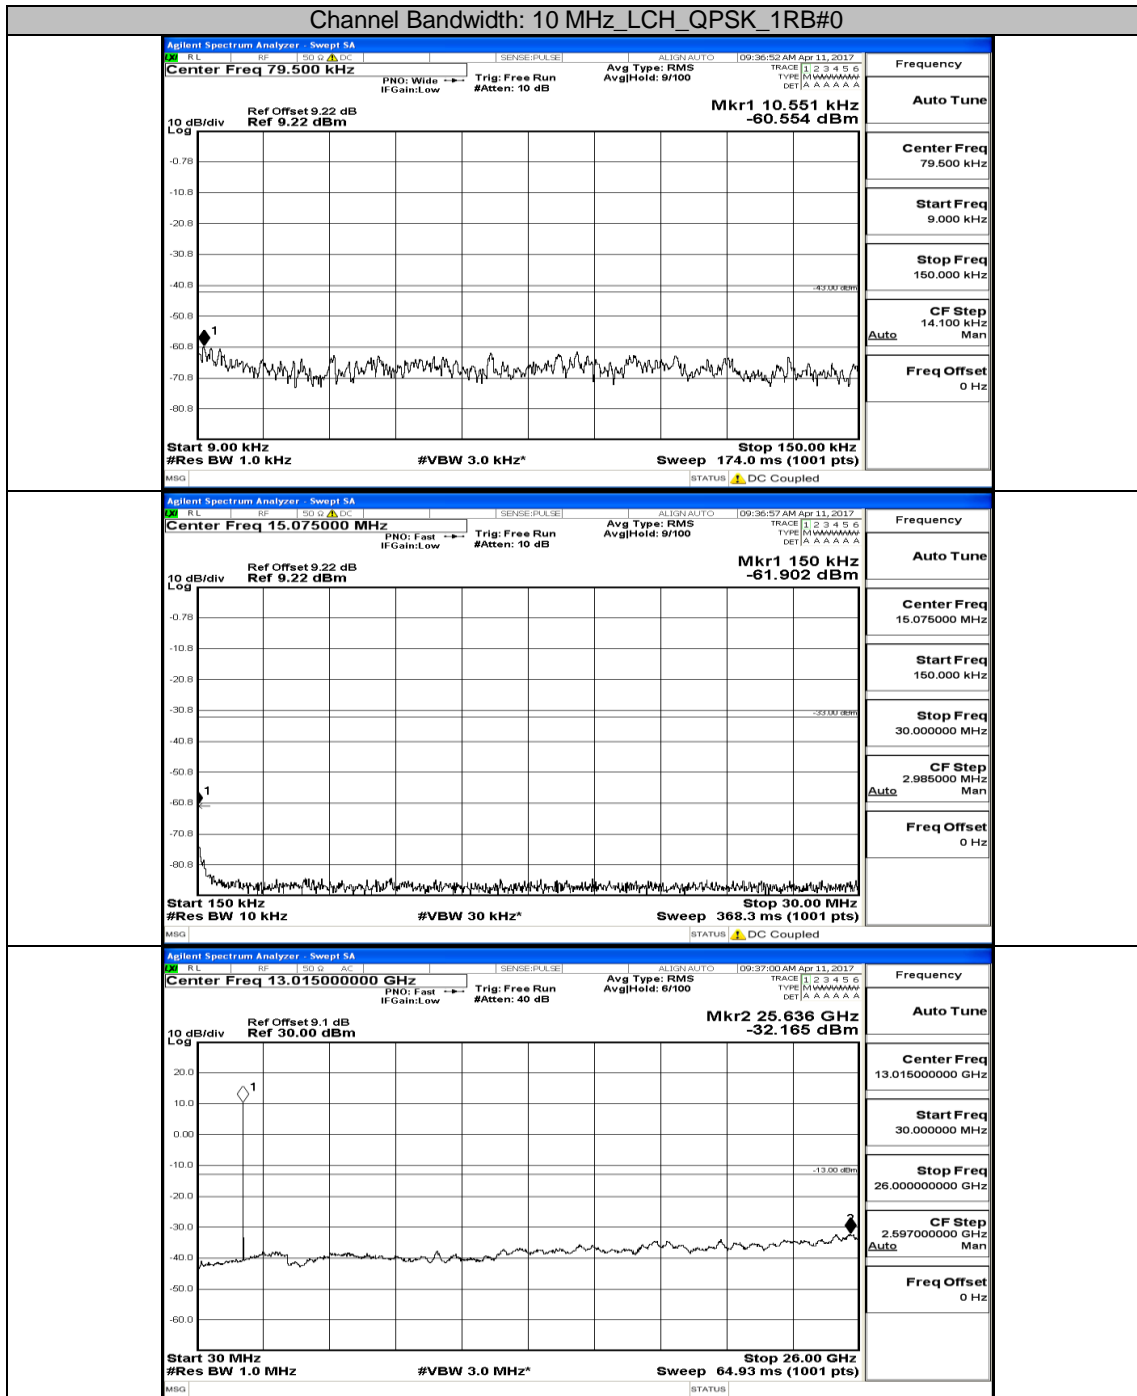

(Channel Bandwidth: 5 MHz) _HCH_QPSK_1RB#0

(Channel Bandwidth: 5 MHz) LCH_16QAM_1RB#0

(Channel Bandwidth: 5 MHz) MCH_16QAM_1RB#0

(Channel Bandwidth: 5 MHz) HCH_16QAM_1RB#0

Channel Bandwidth: 10 MHz

Channel Bandwidth: 10 MHz MCH_QPSK_1RB#0

Channel Bandwidth: 10 MHz_HCH_QPSK_1RB#0

Channel Bandwidth: 10 MHz_LCH_16QAM_1RB#0

Channel Bandwidth: 10 MHz_MCH_16QAM_1RB#0

Channel Bandwidth: 10 MHz_HCH_16QAM_1RB#0

Channel Bandwidth: 15 MHz

(Channel Bandwidth:15 MHz)_LCH_QPSK_1RB#0