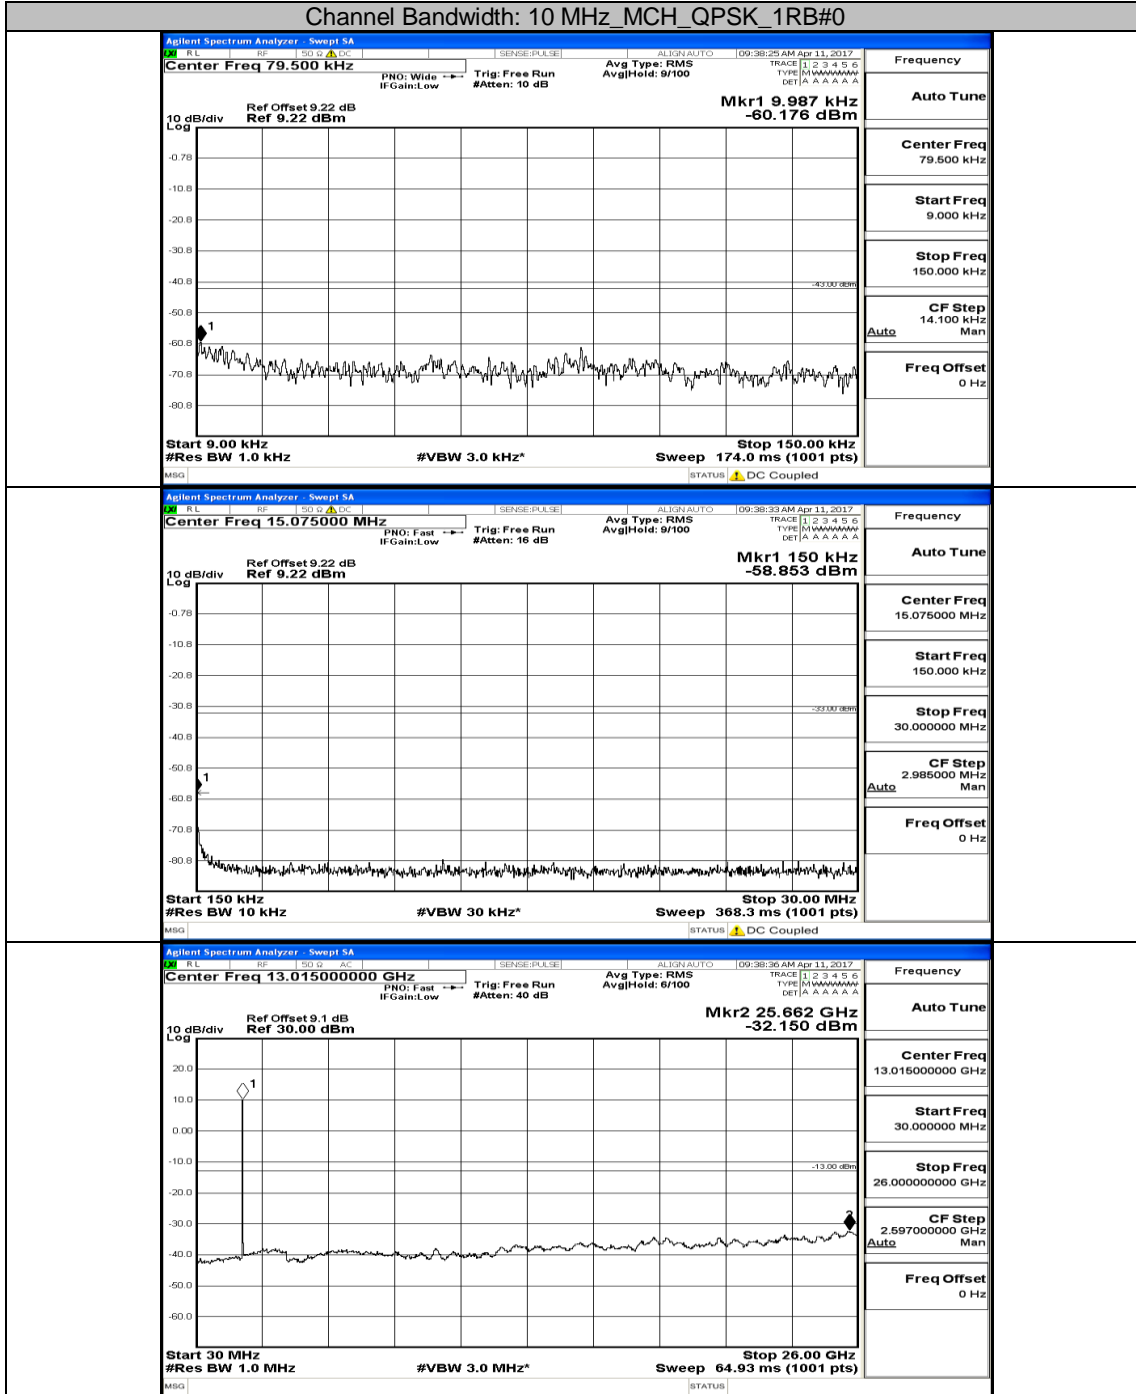

(Channel Bandwidth: 5 MHz) _HCH_QPSK_1RB#0

(Channel Bandwidth: 5 MHz) LCH_16QAM_1RB#0

(Channel Bandwidth: 5 MHz) MCH_16QAM_1RB#0

(Channel Bandwidth: 5 MHz) HCH_16QAM_1RB#0

Channel Bandwidth: 10 MHz

Channel Bandwidth: 10 MHz MCH_QPSK_1RB#0

Channel Bandwidth: 10 MHz_HCH_QPSK_1RB#0

Channel Bandwidth: 10 MHz_LCH_16QAM_1RB#0

Channel Bandwidth: 10 MHz_MCH_16QAM_1RB#0

Channel Bandwidth: 10 MHz_HCH_16QAM_1RB#0

Channel Bandwidth: 15 MHz

(Channel Bandwidth:15 MHz)_LCH_QPSK_1RB#0