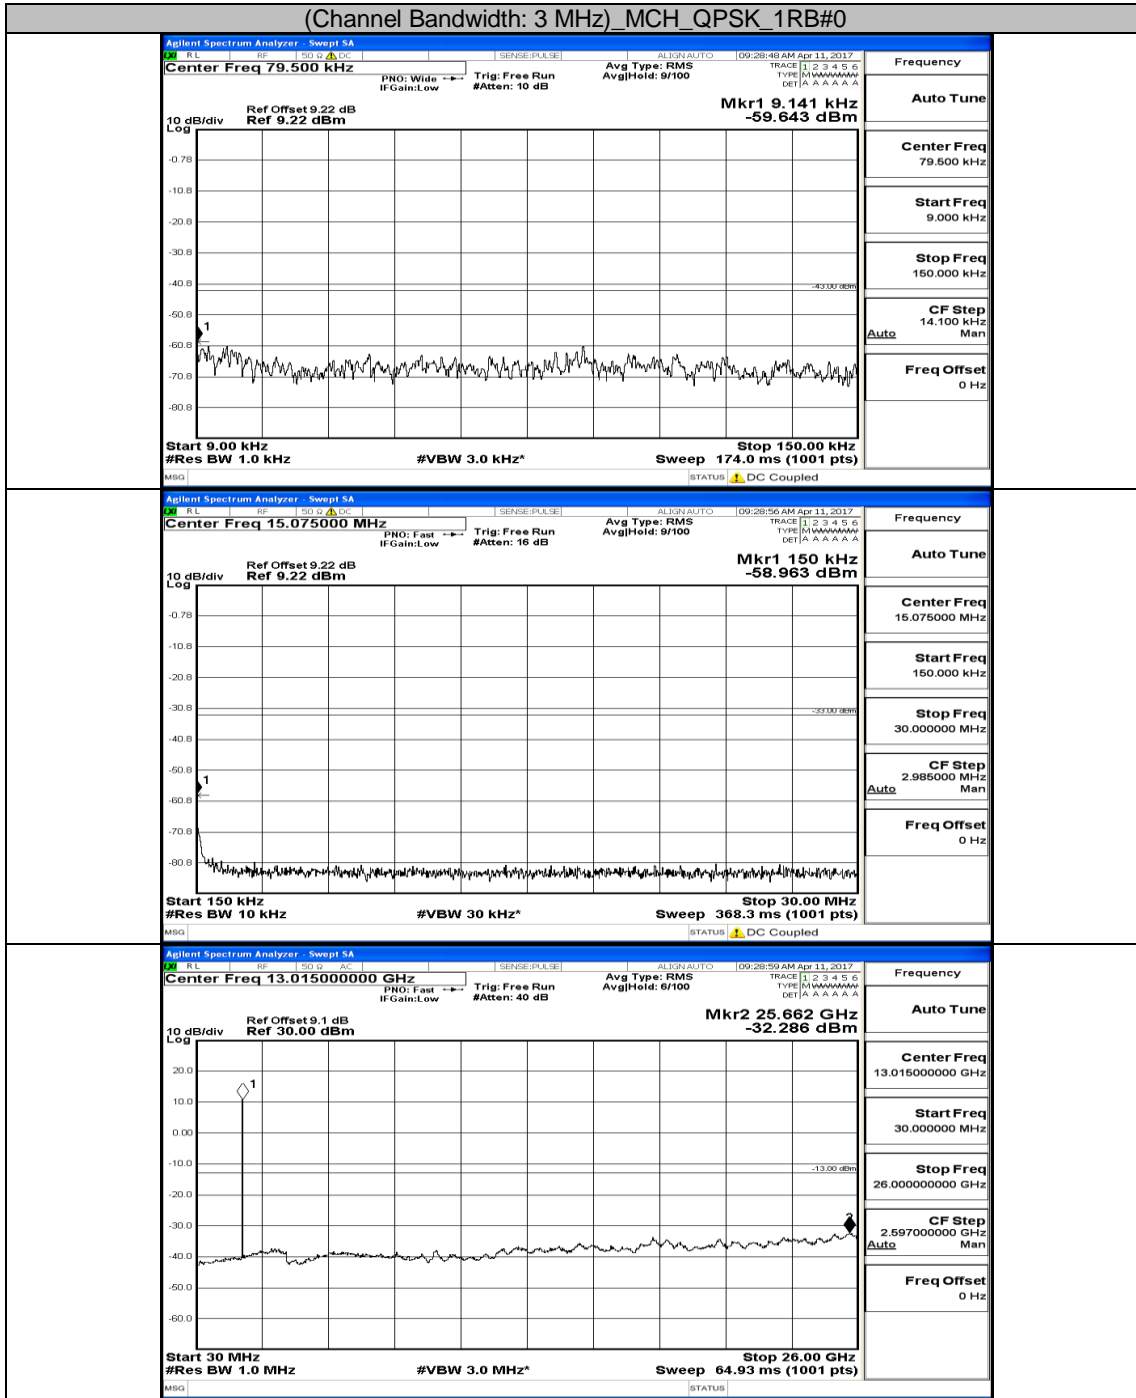

Appendix E: Conducted Spurious Emission LTE Band 2 Test Graphs

Channel Bandwidth: 1.4 MHz

(Channel Bandwidth: 1.4 MHz)_MCH_QPSK_IRB#0

(Channel Bandwidth: 1.4 MHz)_HCH_QPSK_1RB#0

(Channel Bandwidth: 1.4 MHz)_LCH_16QAM_IRB#0

(Channel Bandwidth: 1.4 MHz)_MCH_16QAM_1RB#0

(Channel Bandwidth: 1.4 MHz)_HCH_16QAM_1RB#0

Channel Bandwidth: 3 MHz

(Channel Bandwidth: 3 MHz)_LCH_QPSK_1RB#0

(Channel Bandwidth: 3 MHz) MCH_QPSK_1RB#0

(Channel Bandwidth: 3 MHz) HCH_QPSK_1RB#0

(Channel Bandwidth: 3 MHz) LCH_16QAM_1RB#0

(Channel Bandwidth: 3 MHz)_MCH_16QAM_1RB#0

(Channel Bandwidth: 3 MHz) HCH_16QAM_1RB#0

Channel Bandwidth: 5 MHz

(Channel Bandwidth: 5 MHz)_LCH_QPSK_1RB#0

(Channel Bandwidth: 5 MHz)_MCH_QPSK_1RB#0