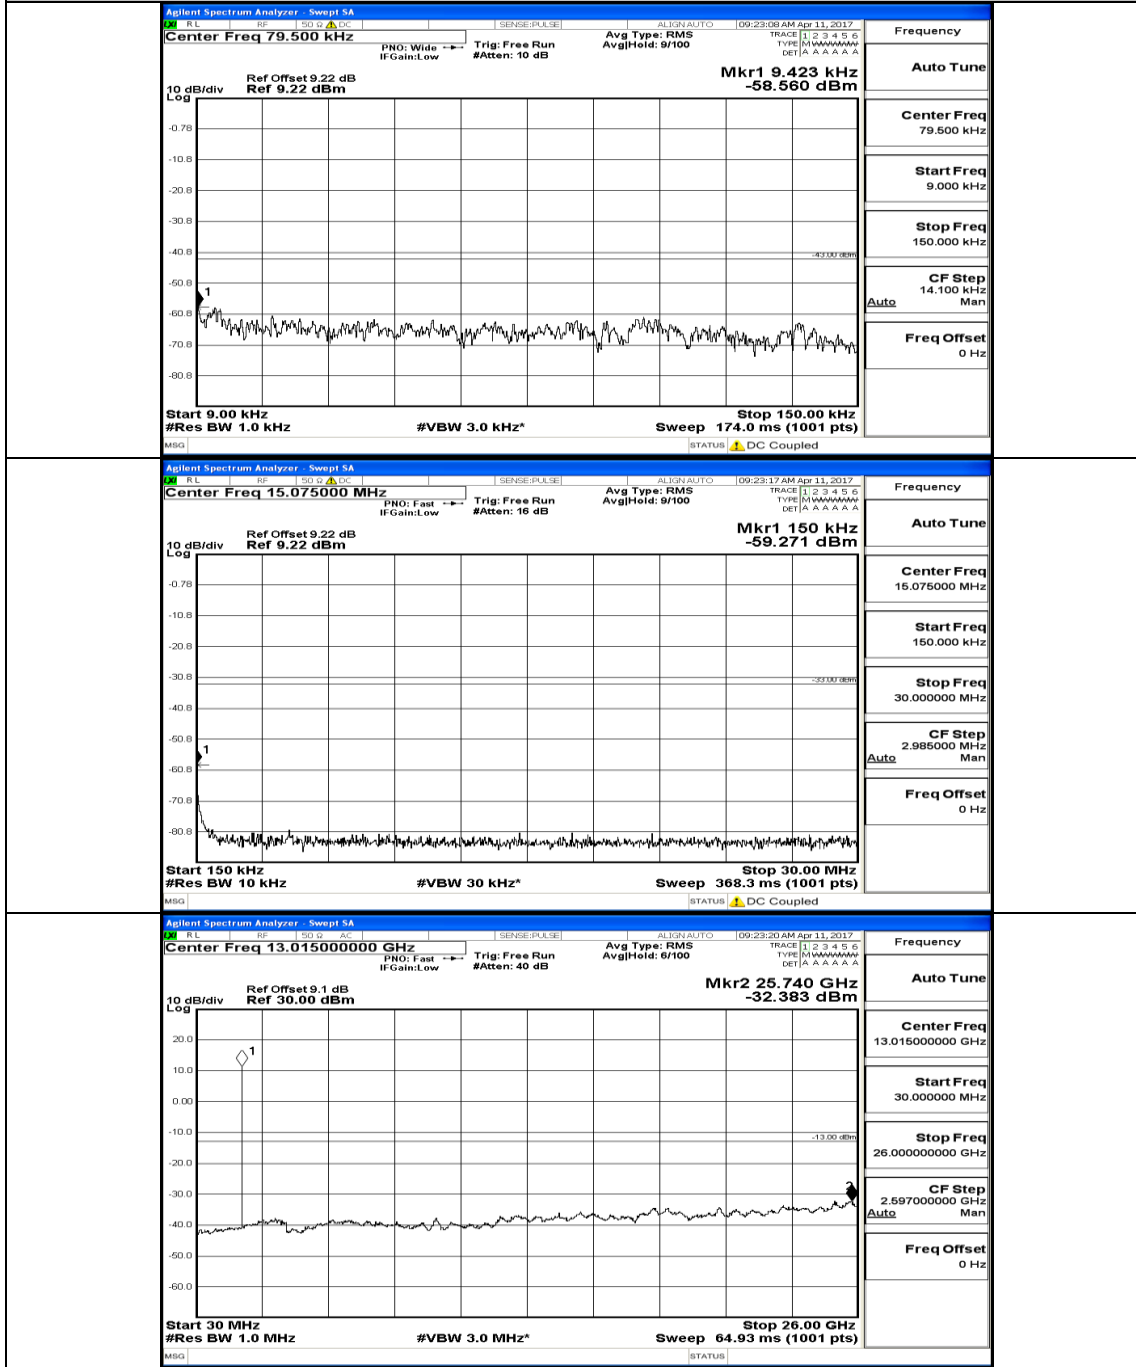

Appendix E: Conducted Spurious Emission LTE Band 2 Test Graphs

Channel Bandwidth: 1.4 MHz

(Channel Bandwidth: 1.4 MHz)_MCH_QPSK_IRB#0

(Channel Bandwidth: 1.4 MHz)_HCH_QPSK_1RB#0

(Channel Bandwidth: 1.4 MHz)_LCH_16QAM_IRB#0

(Channel Bandwidth: 1.4 MHz)_MCH_16QAM_1RB#0

(Channel Bandwidth: 1.4 MHz)_HCH_16QAM_1RB#0

Channel Bandwidth: 3 MHz

(Channel Bandwidth: 3 MHz)_LCH_QPSK_1RB#0

(Channel Bandwidth: 3 MHz) MCH_QPSK_1RB#0

(Channel Bandwidth: 3 MHz) HCH_QPSK_1RB#0

(Channel Bandwidth: 3 MHz) LCH_16QAM_1RB#0

(Channel Bandwidth: 3 MHz)_MCH_16QAM_1RB#0

(Channel Bandwidth: 3 MHz) HCH_16QAM_1RB#0

Channel Bandwidth: 5 MHz

(Channel Bandwidth: 5 MHz)_LCH_QPSK_1RB#0

(Channel Bandwidth: 5 MHz)_MCH_QPSK_1RB#0