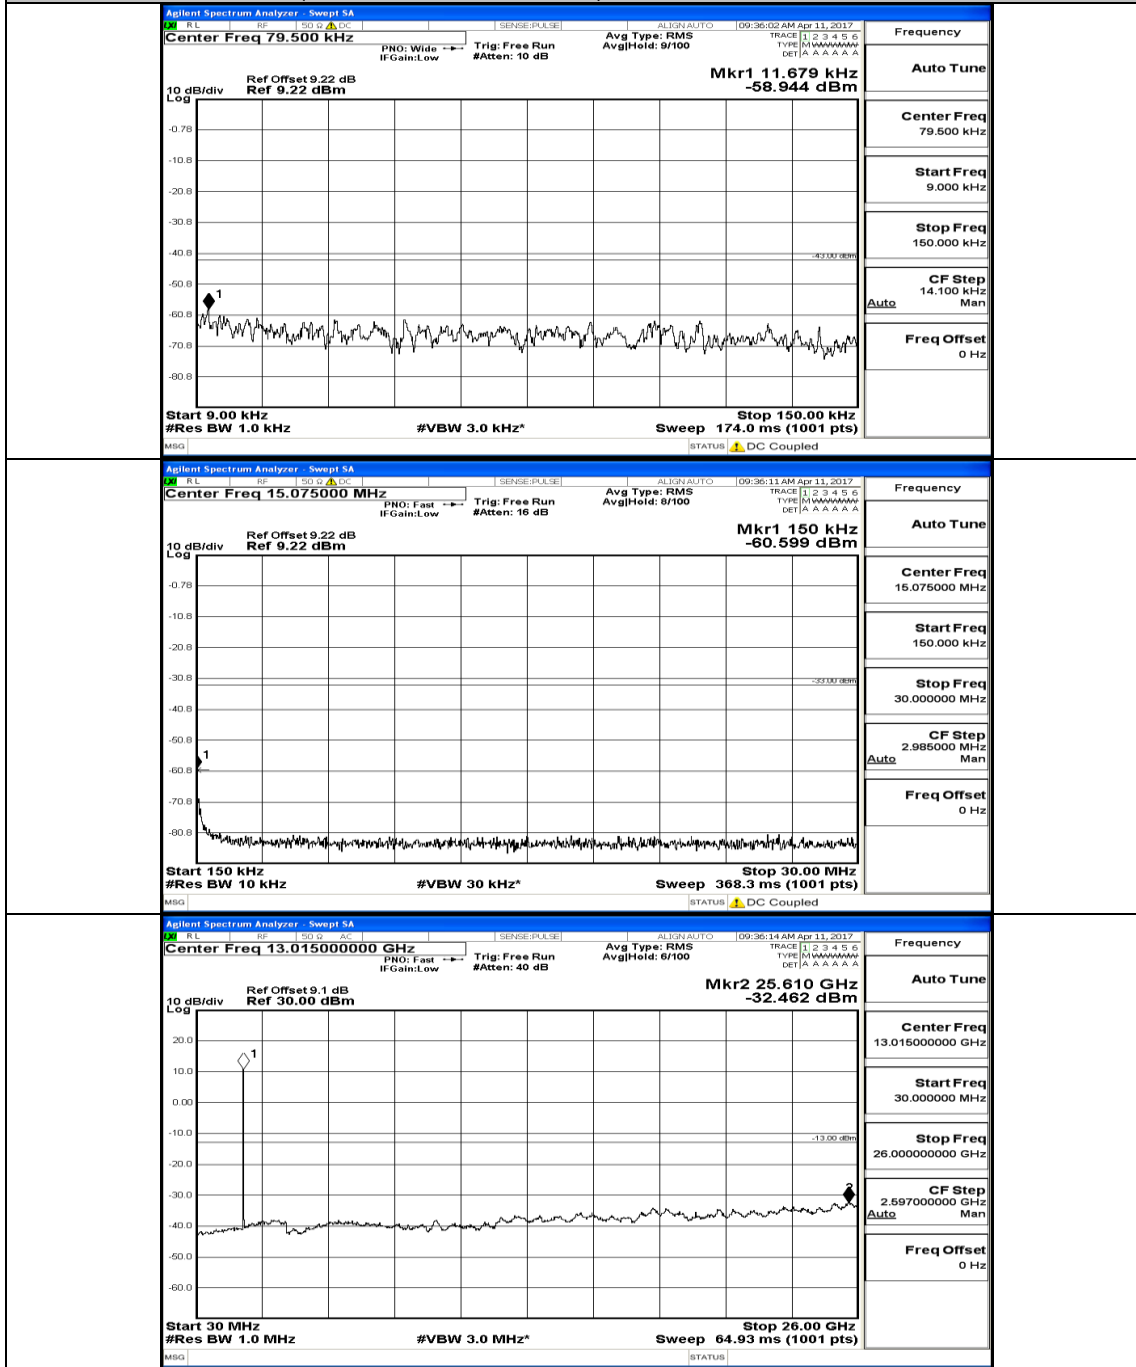

Appendix E: Conducted Spurious Emission LTE Band 2 Test Graphs

Channel Bandwidth: 1.4 MHz

(Channel Bandwidth: 1.4 MHz)_MCH_QPSK_IRB#0

(Channel Bandwidth: 1.4 MHz)_HCH_QPSK_1RB#0

(Channel Bandwidth: 1.4 MHz)_LCH_16QAM_IRB#0

(Channel Bandwidth: 5 MHz) _HCH_QPSK_1RB#0

(Channel Bandwidth: 5 MHz) LCH_16QAM_1RB#0

(Channel Bandwidth: 5 MHz) MCH_16QAM_1RB#0

(Channel Bandwidth: 5 MHz) HCH_16QAM_1RB#0

Channel Bandwidth: 10 MHz

Channel Bandwidth: 10 MHz MCH_QPSK_1RB#0

Channel Bandwidth: 10 MHz_HCH_QPSK_1RB#0

Channel Bandwidth: 10 MHz_LCH_16QAM_1RB#0

Channel Bandwidth: 10 MHz_MCH_16QAM_1RB#0

Channel Bandwidth: 10 MHz_HCH_16QAM_1RB#0

Channel Bandwidth: 15 MHz

(Channel Bandwidth:15 MHz)_LCH_QPSK_1RB#0