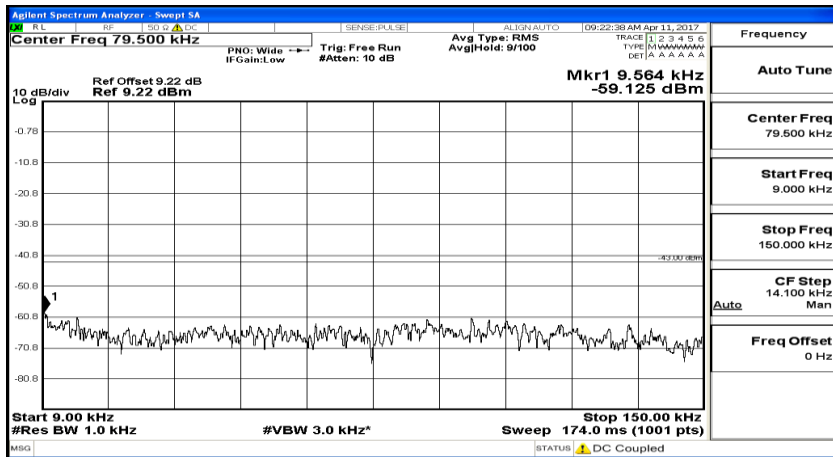

Appendix E: Conducted Spurious Emission LTE Band 2 Test Graphs

Channel Bandwidth: 1.4 MHz

(Channel Bandwidth: 1.4 MHz)_MCH_QPSK_IRB#0

(Channel Bandwidth: 1.4 MHz)_HCH_QPSK_1RB#0

(Channel Bandwidth: 1.4 MHz)_LCH_16QAM_IRB#0