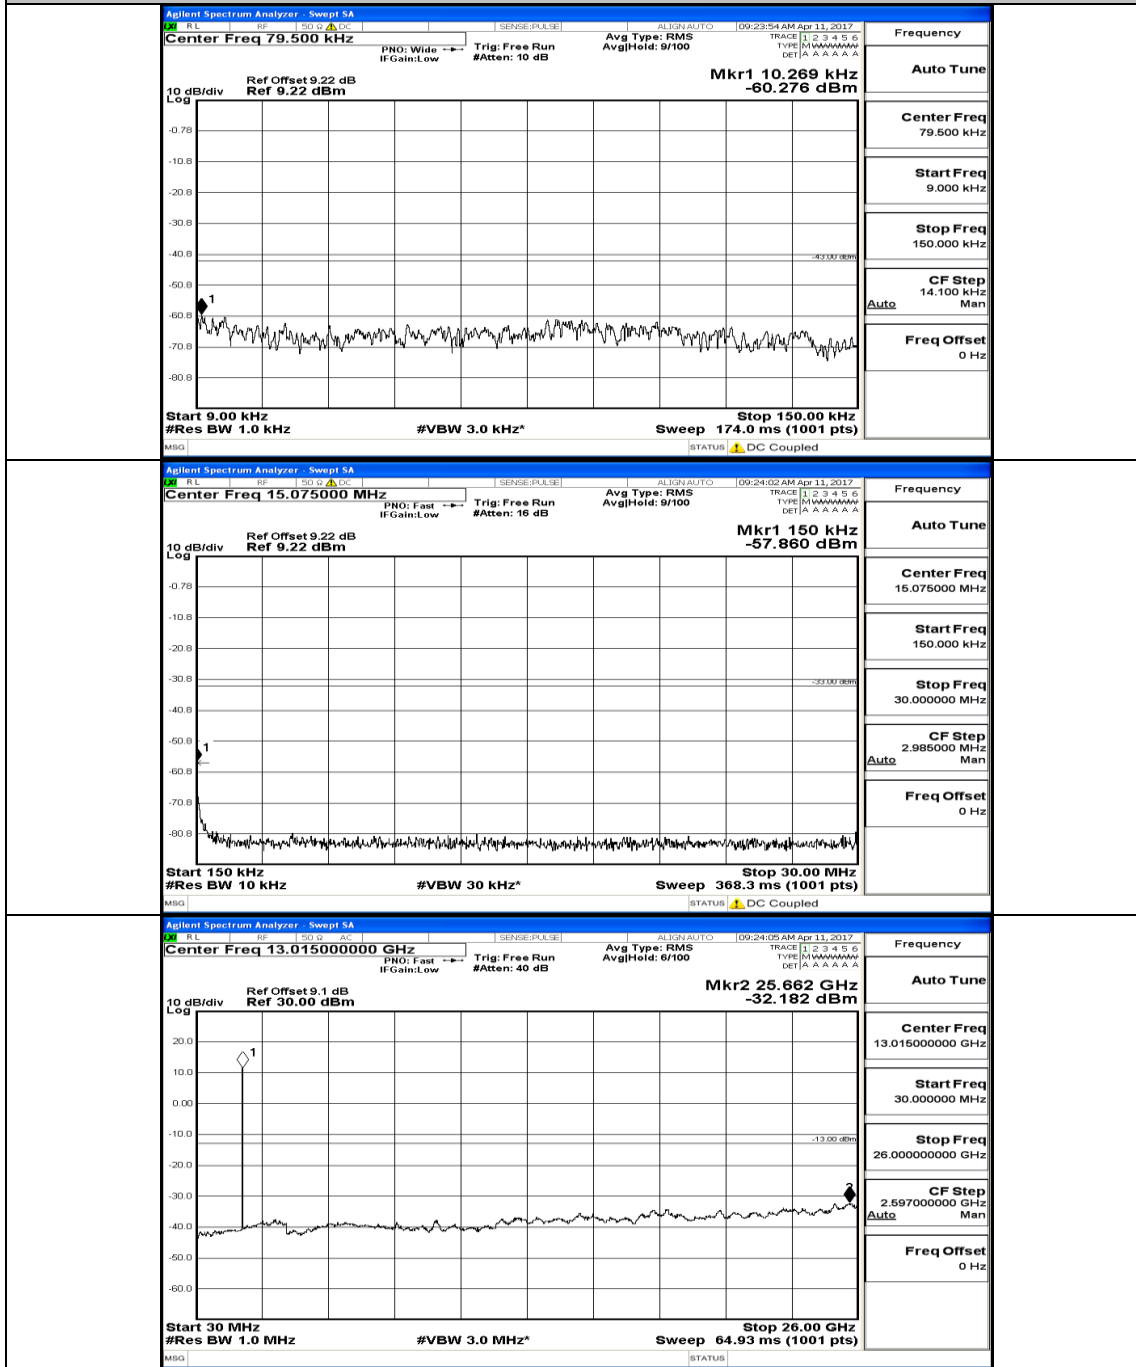

Appendix E: Conducted Spurious Emission LTE Band 2 Test Graphs

Channel Bandwidth: 1.4 MHz

(Channel Bandwidth: 1.4 MHz)_MCH_QPSK_IRB#0

(Channel Bandwidth: 1.4 MHz)_HCH_QPSK_1RB#0

(Channel Bandwidth: 1.4 MHz)_LCH_16QAM_IRB#0

(Channel Bandwidth: 1.4 MHz)_MCH_16QAM_1RB#0

(Channel Bandwidth: 1.4 MHz)_HCH_16QAM_1RB#0

Channel Bandwidth: 3 MHz

(Channel Bandwidth: 3 MHz)_LCH_QPSK_1RB#0

(Channel Bandwidth: 3 MHz) MCH_QPSK_1RB#0

(Channel Bandwidth: 3 MHz) HCH_QPSK_1RB#0

(Channel Bandwidth: 3 MHz) LCH_16QAM_1RB#0

(Channel Bandwidth: 3 MHz)_MCH_16QAM_1RB#0

(Channel Bandwidth: 3 MHz) HCH_16QAM_1RB#0

Channel Bandwidth: 5 MHz

(Channel Bandwidth: 5 MHz)_LCH_QPSK_1RB#0

(Channel Bandwidth: 5 MHz)_MCH_QPSK_1RB#0