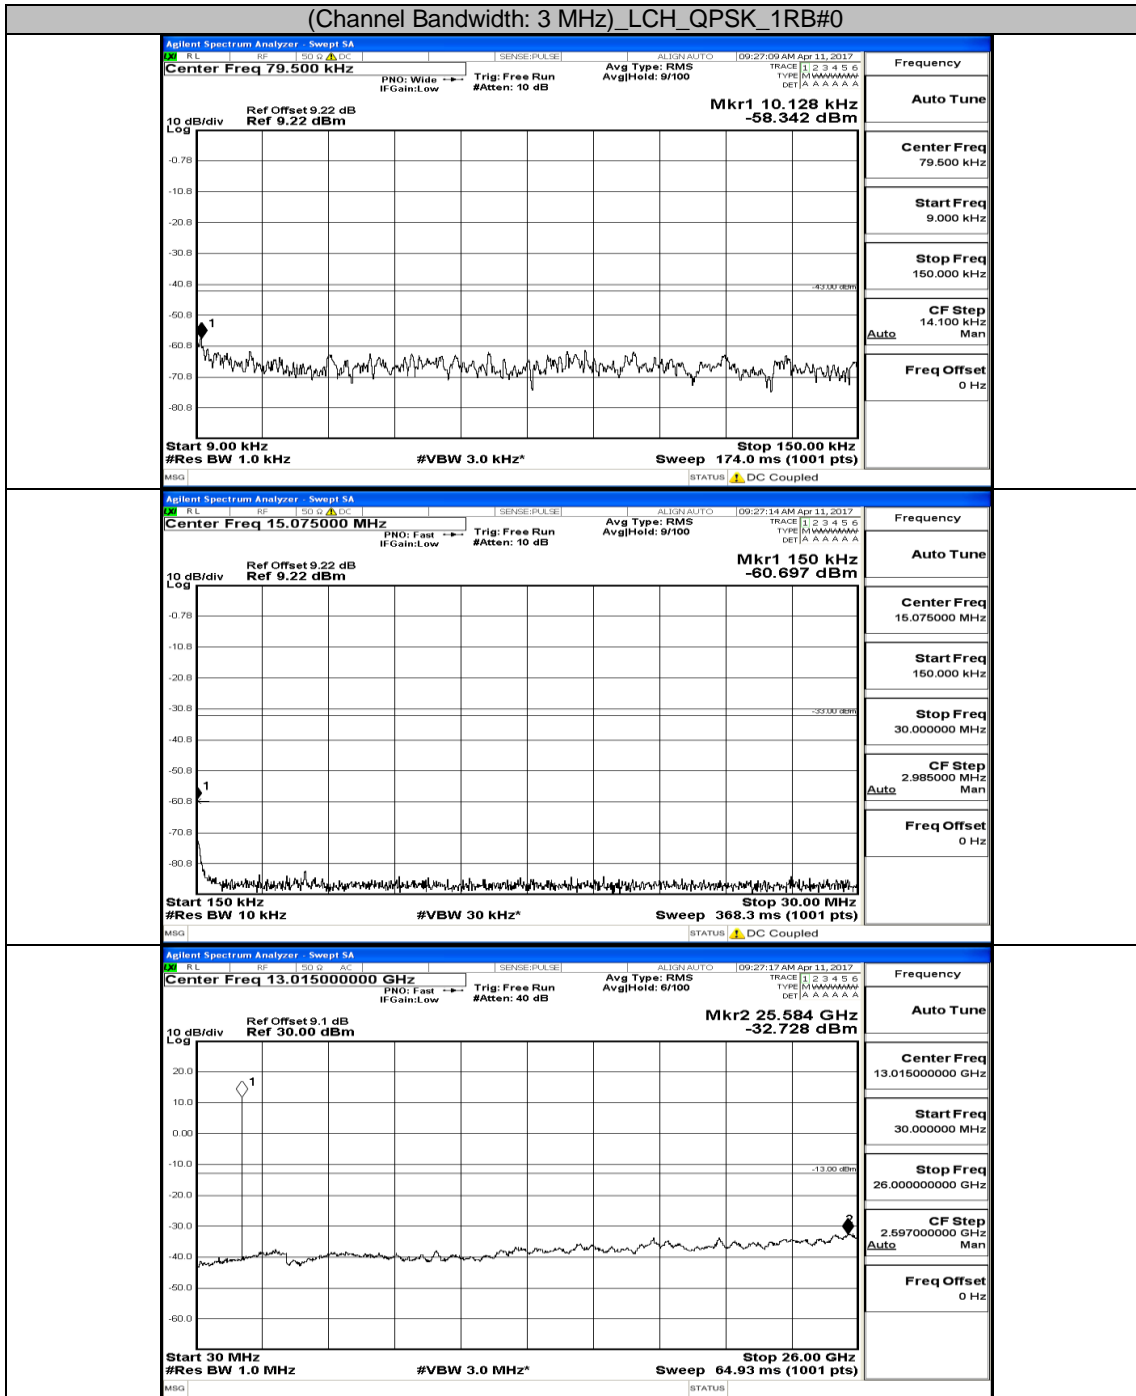

Appendix E: Conducted Spurious Emission LTE Band 2 Test Graphs

Channel Bandwidth: 1.4 MHz

(Channel Bandwidth: 1.4 MHz)_MCH_QPSK_IRB#0

(Channel Bandwidth: 1.4 MHz)_HCH_QPSK_1RB#0

(Channel Bandwidth: 1.4 MHz)_LCH_16QAM_IRB#0

(Channel Bandwidth: 1.4 MHz)_MCH_16QAM_1RB#0

(Channel Bandwidth: 1.4 MHz)_HCH_16QAM_1RB#0

Channel Bandwidth: 3 MHz

(Channel Bandwidth: 3 MHz)_LCH_QPSK_1RB#0

(Channel Bandwidth: 3 MHz) MCH_QPSK_1RB#0

(Channel Bandwidth: 3 MHz) HCH_QPSK_1RB#0

(Channel Bandwidth: 3 MHz) LCH_16QAM_1RB#0

(Channel Bandwidth: 3 MHz)_MCH_16QAM_1RB#0

(Channel Bandwidth: 3 MHz) HCH_16QAM_1RB#0

Channel Bandwidth: 5 MHz

(Channel Bandwidth: 5 MHz)_LCH_QPSK_1RB#0

(Channel Bandwidth: 5 MHz)_MCH_QPSK_1RB#0