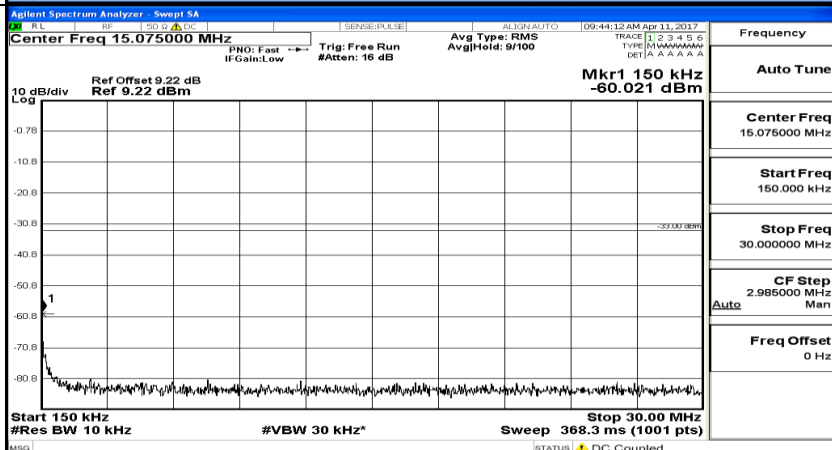

(Channel Bandwidth:15 MHz)_MCH_16QAM_1RB#0