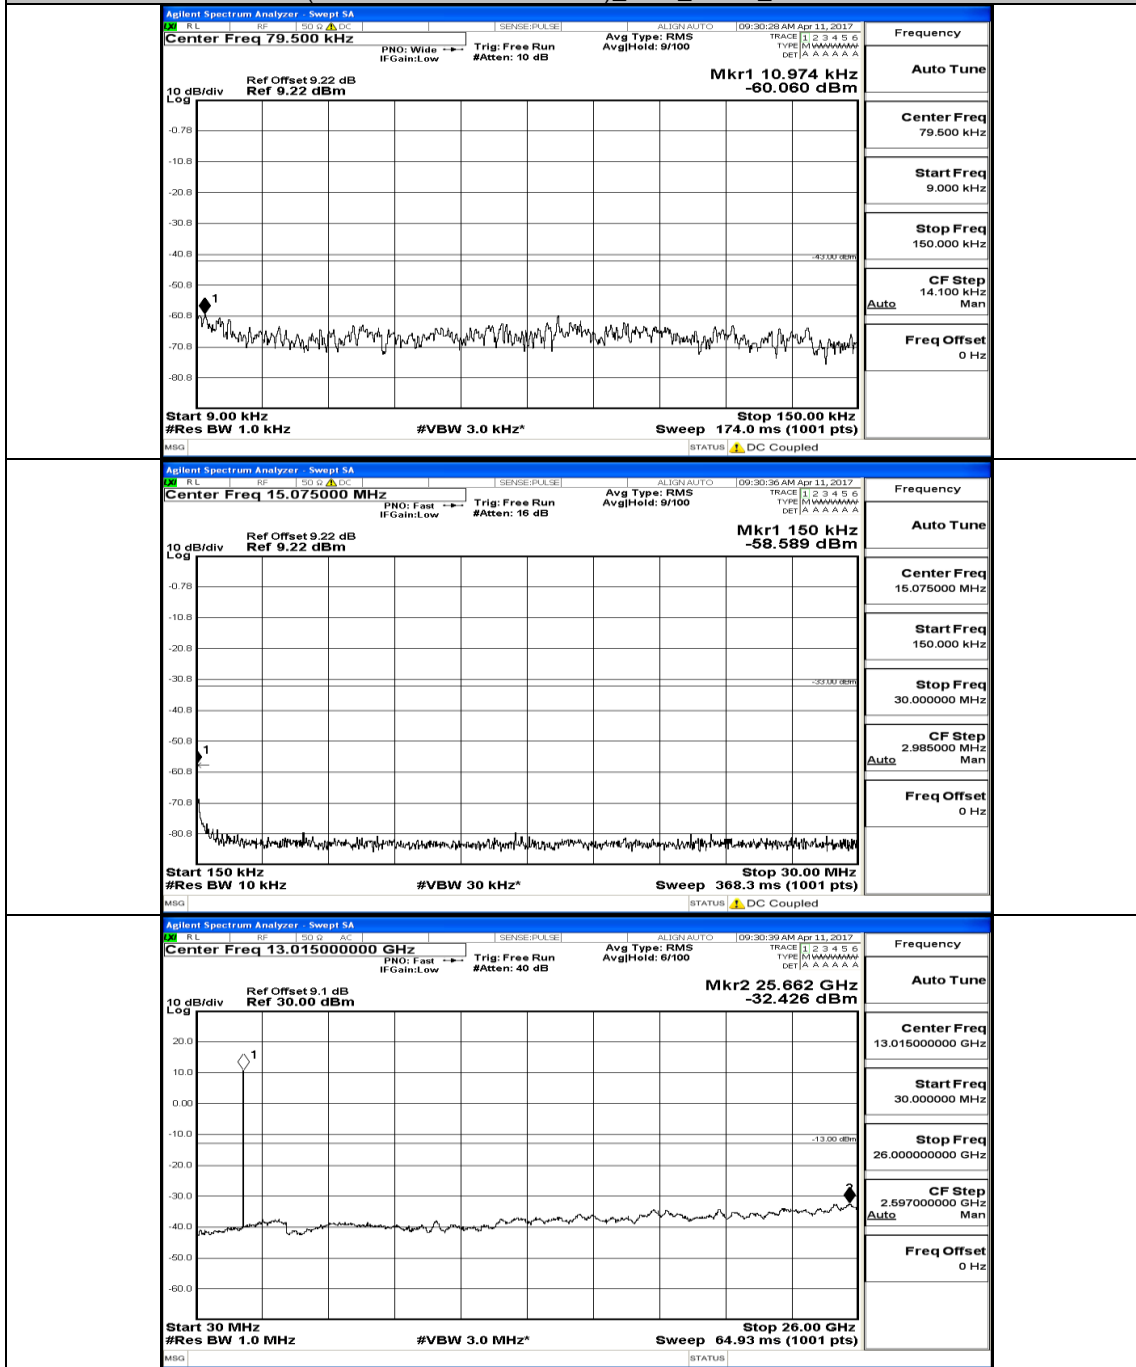

Appendix E: Conducted Spurious Emission LTE Band 2 Test Graphs

Channel Bandwidth: 1.4 MHz

(Channel Bandwidth: 1.4 MHz)_MCH_QPSK_IRB#0

(Channel Bandwidth: 1.4 MHz)_HCH_QPSK_1RB#0

(Channel Bandwidth: 1.4 MHz)_LCH_16QAM_IRB#0

(Channel Bandwidth: 1.4 MHz)_MCH_16QAM_1RB#0

(Channel Bandwidth: 1.4 MHz)_HCH_16QAM_1RB#0

Channel Bandwidth: 3 MHz

(Channel Bandwidth: 3 MHz)_LCH_QPSK_1RB#0

(Channel Bandwidth: 3 MHz) MCH_QPSK_1RB#0

(Channel Bandwidth: 3 MHz) HCH_QPSK_1RB#0

(Channel Bandwidth: 3 MHz) LCH_16QAM_1RB#0

(Channel Bandwidth: 3 MHz)_MCH_16QAM_1RB#0

(Channel Bandwidth: 3 MHz) HCH_16QAM_1RB#0

Channel Bandwidth: 5 MHz

(Channel Bandwidth: 5 MHz)_LCH_QPSK_1RB#0

(Channel Bandwidth: 5 MHz)_MCH_QPSK_1RB#0