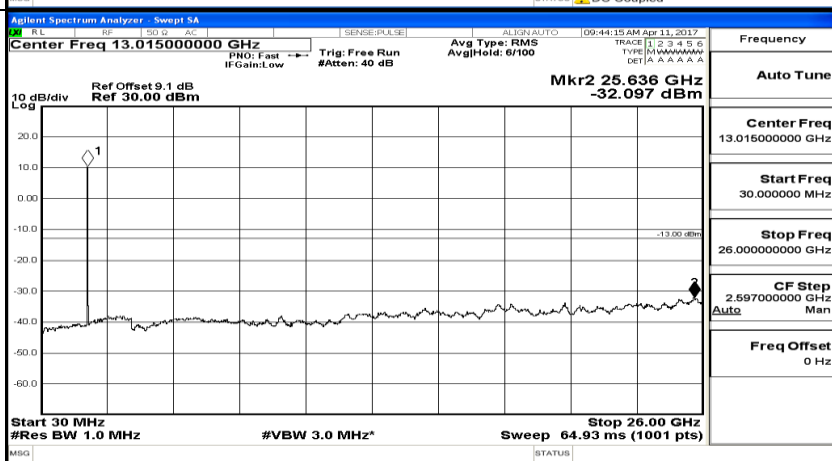

(Channel Bandwidth:15 MHz)_MCH_16QAM_1RB#0