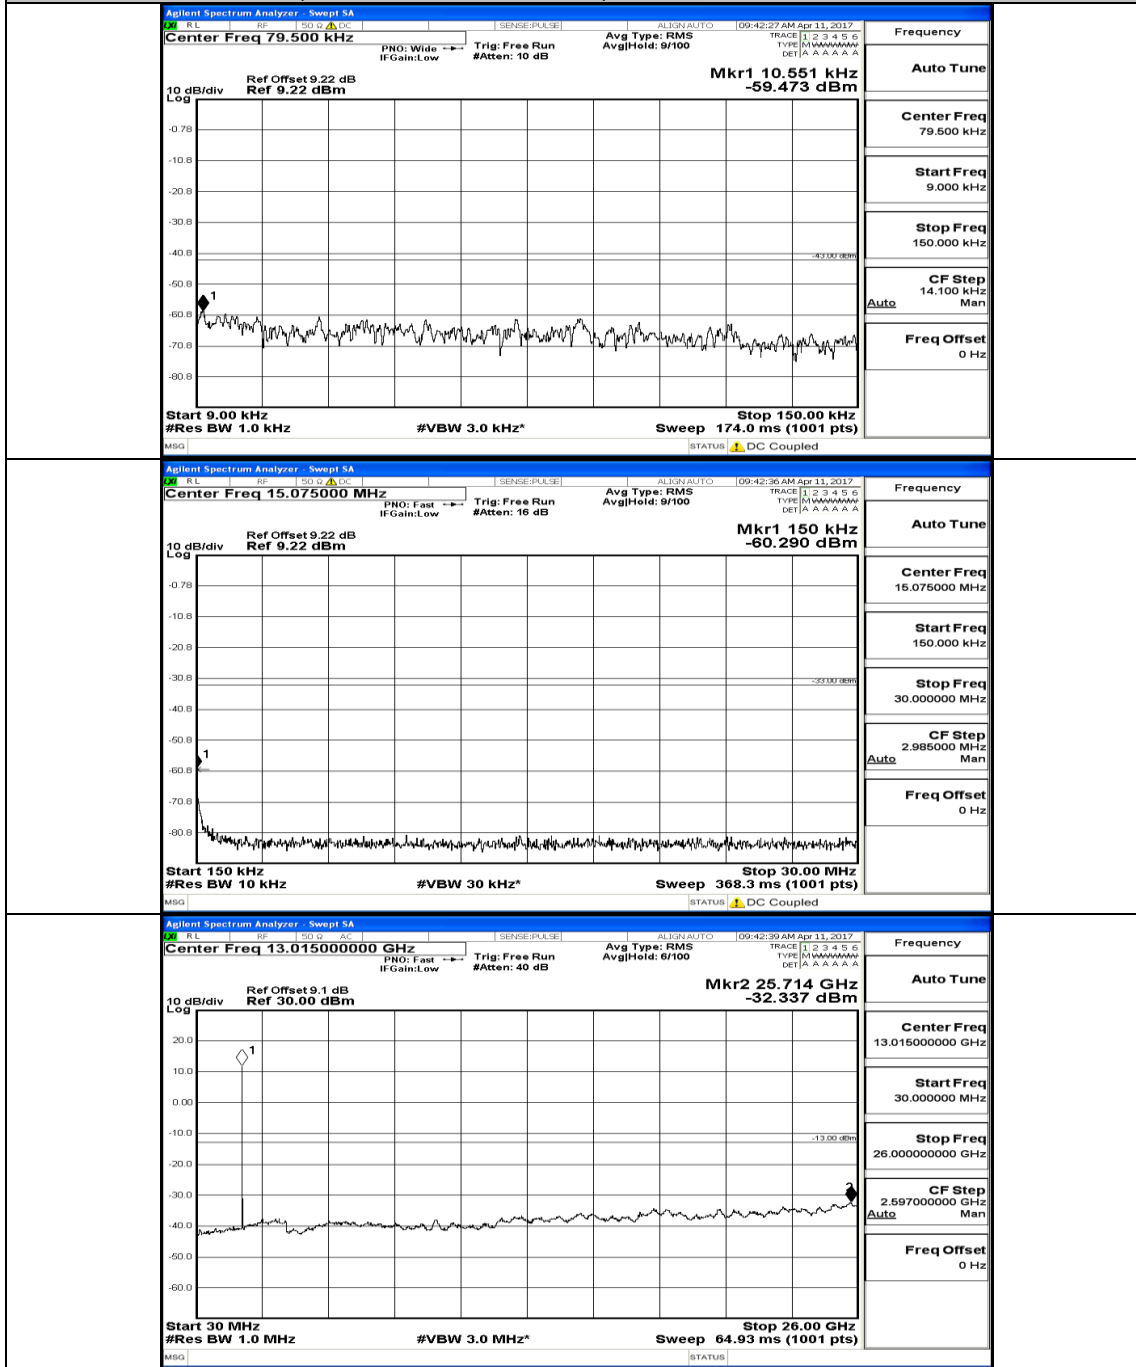

(Channel Bandwidth:15 MHz)_LCH_16QAM_1RB#0