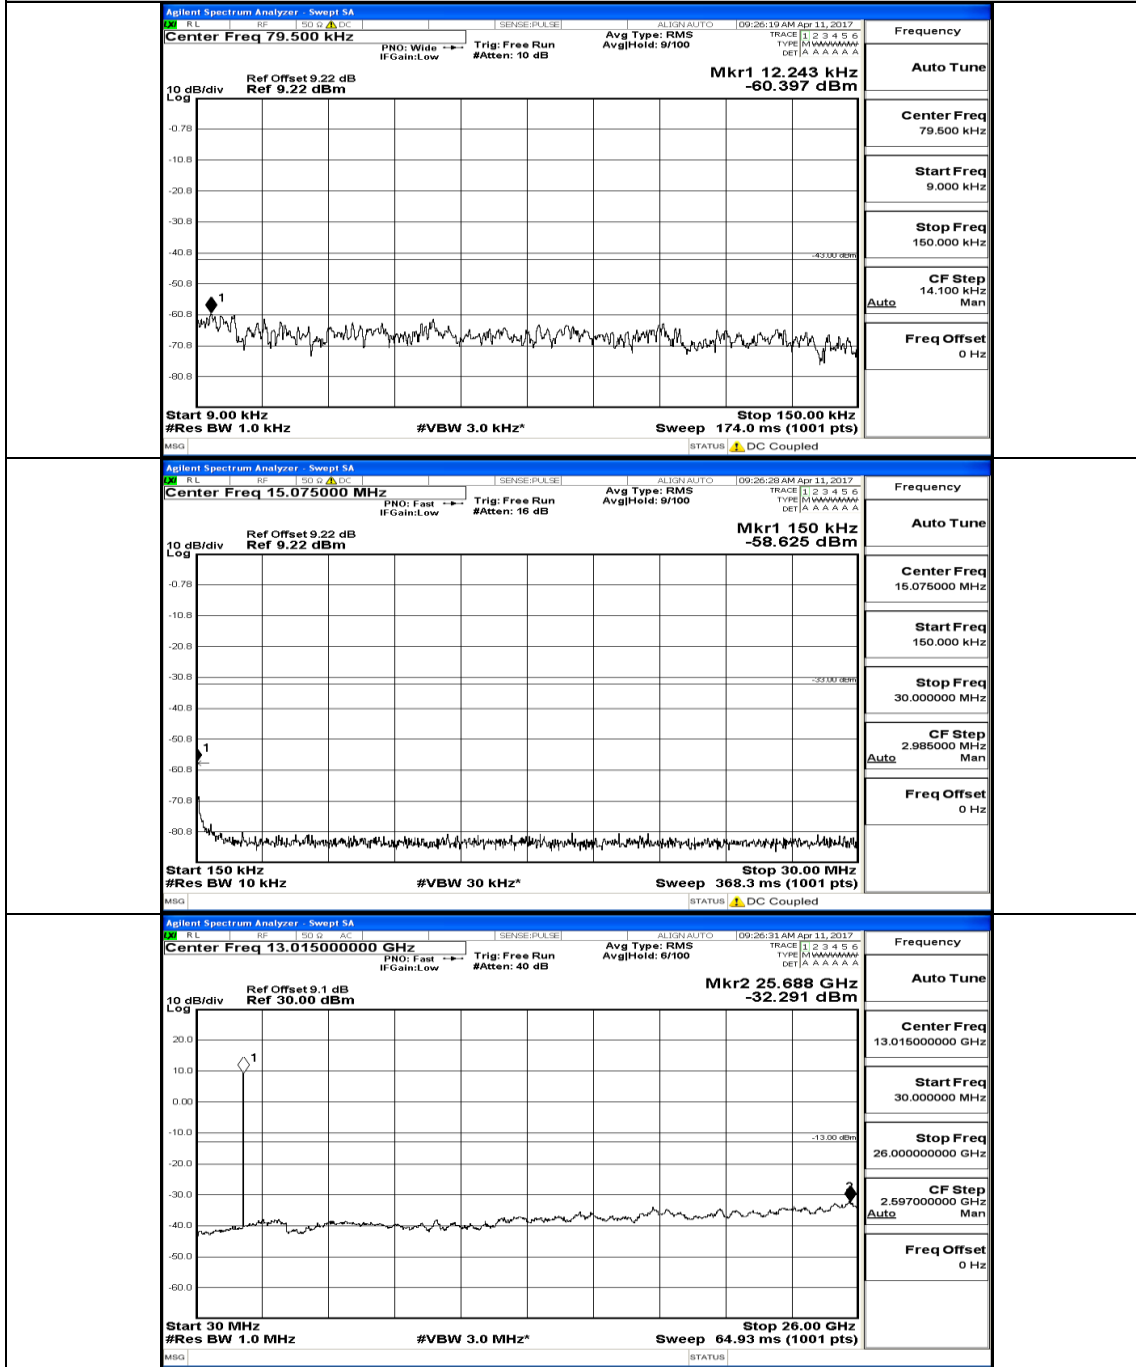

Appendix E: Conducted Spurious Emission LTE Band 2 Test Graphs

Channel Bandwidth: 1.4 MHz

(Channel Bandwidth: 1.4 MHz)_MCH_QPSK_IRB#0

(Channel Bandwidth: 1.4 MHz)_HCH_QPSK_1RB#0

(Channel Bandwidth: 1.4 MHz)_LCH_16QAM_IRB#0

(Channel Bandwidth: 1.4 MHz)_MCH_16QAM_1RB#0

(Channel Bandwidth: 1.4 MHz)_HCH_16QAM_1RB#0

Channel Bandwidth: 3 MHz

(Channel Bandwidth: 3 MHz)_LCH_QPSK_1RB#0

(Channel Bandwidth: 3 MHz) MCH_QPSK_1RB#0

(Channel Bandwidth: 3 MHz) HCH_QPSK_1RB#0

(Channel Bandwidth: 3 MHz) LCH_16QAM_1RB#0

(Channel Bandwidth: 3 MHz)_MCH_16QAM_1RB#0

(Channel Bandwidth: 3 MHz) HCH_16QAM_1RB#0

Channel Bandwidth: 5 MHz

(Channel Bandwidth: 5 MHz)_LCH_QPSK_1RB#0

(Channel Bandwidth: 5 MHz)_MCH_QPSK_1RB#0