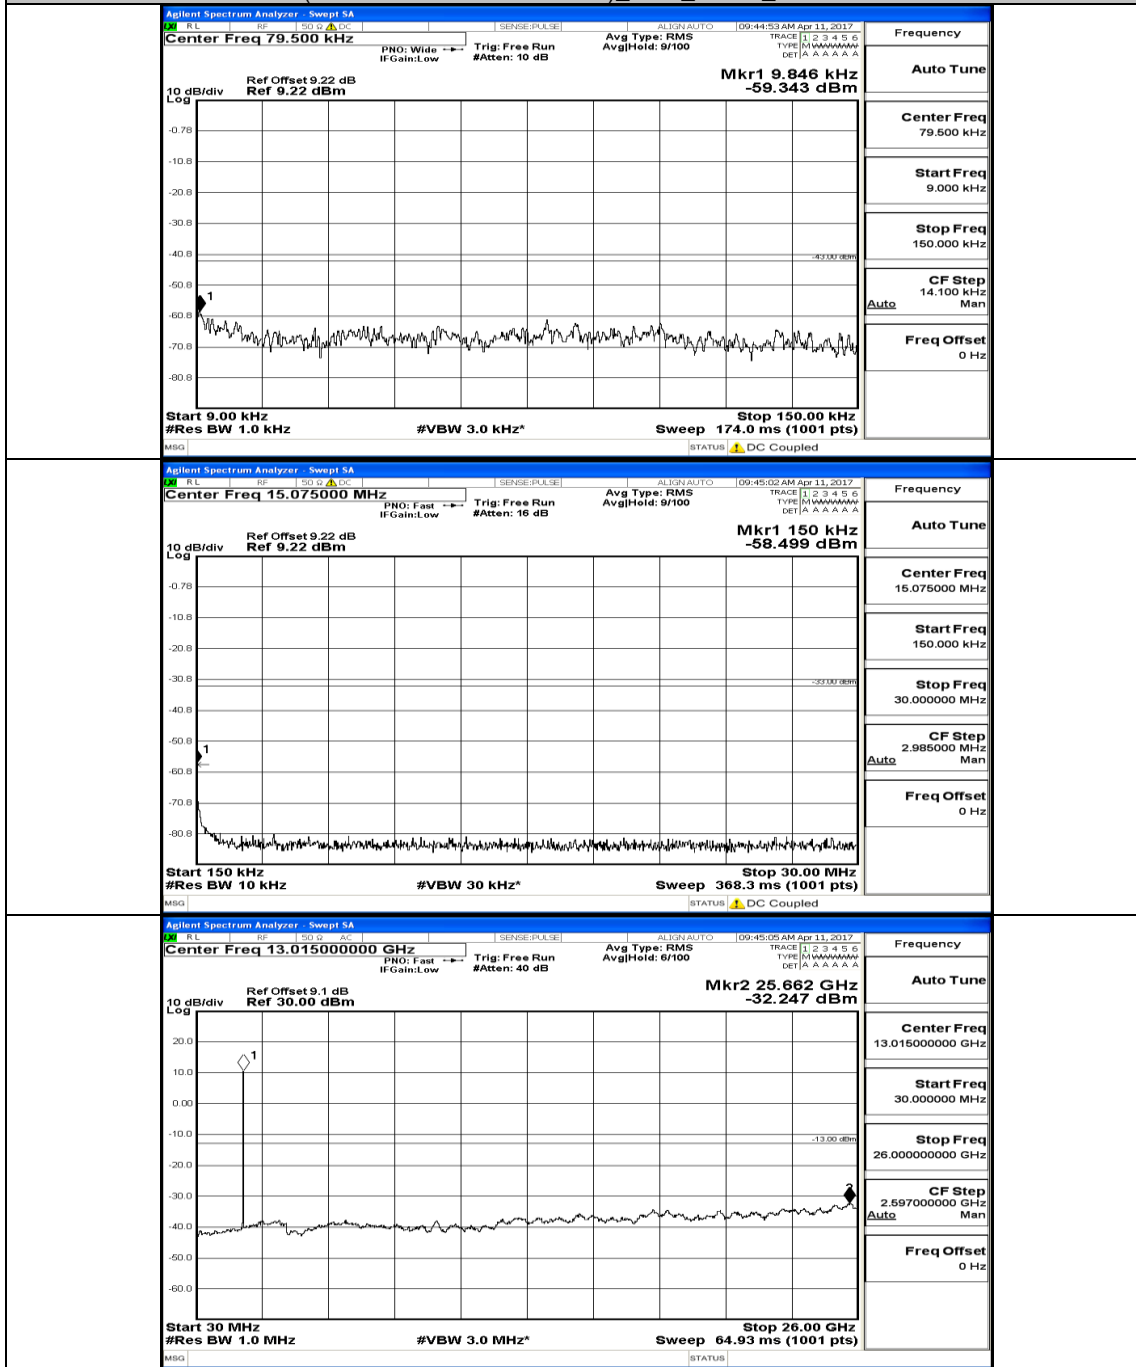

(Channel Bandwidth:15 MHz)_HCH_QPSK_1RB#0