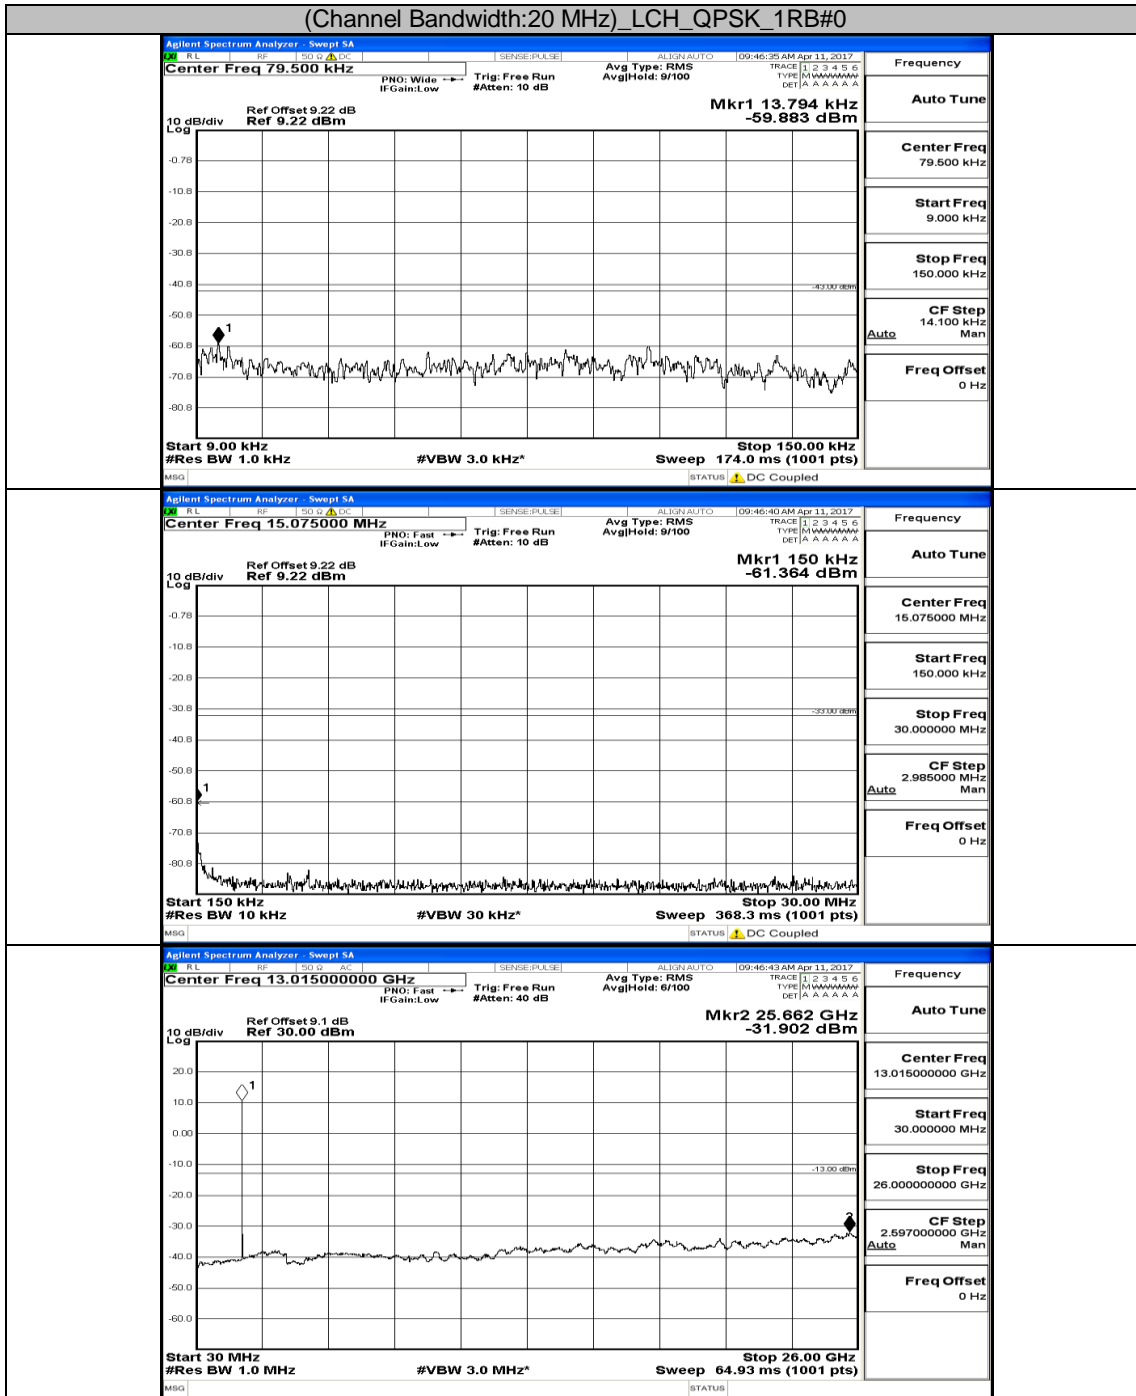

Appendix E: Conducted Spurious Emission LTE Band 2 Test Graphs

Channel Bandwidth: 1.4 MHz

(Channel Bandwidth: 1.4 MHz)_MCH_QPSK_IRB#0

(Channel Bandwidth: 1.4 MHz)_HCH_QPSK_1RB#0

(Channel Bandwidth: 1.4 MHz)_LCH_16QAM_IRB#0

Frequency
Auto Tune
Center Freq 79.500 kHz
Start Freq 9.000 kHz
Stop Freq 150.000 kHz
CF Step 14.100 kHz Man
Freq Offset 0 Hz

Frequency
Auto Tune
Center Freq 15.075000 MHz
Start Freq 150.000 kHz
Stop Freq 30.000000 MHz
CF Step 2.985000 MHz Man
Freq Offset 0 Hz

Frequency
Auto Tune
Center Freq 13.015000000 GHz
Start Freq 30.000000 MHz
Stop Freq 26.000000000 GHz
CF Step 2.697000000 GHz Man
Freq Offset 0 Hz

Channel Bandwidth: 20 MHz

(Channel Bandwidth:20 MHz)_LCH_QPSK_1RB#0