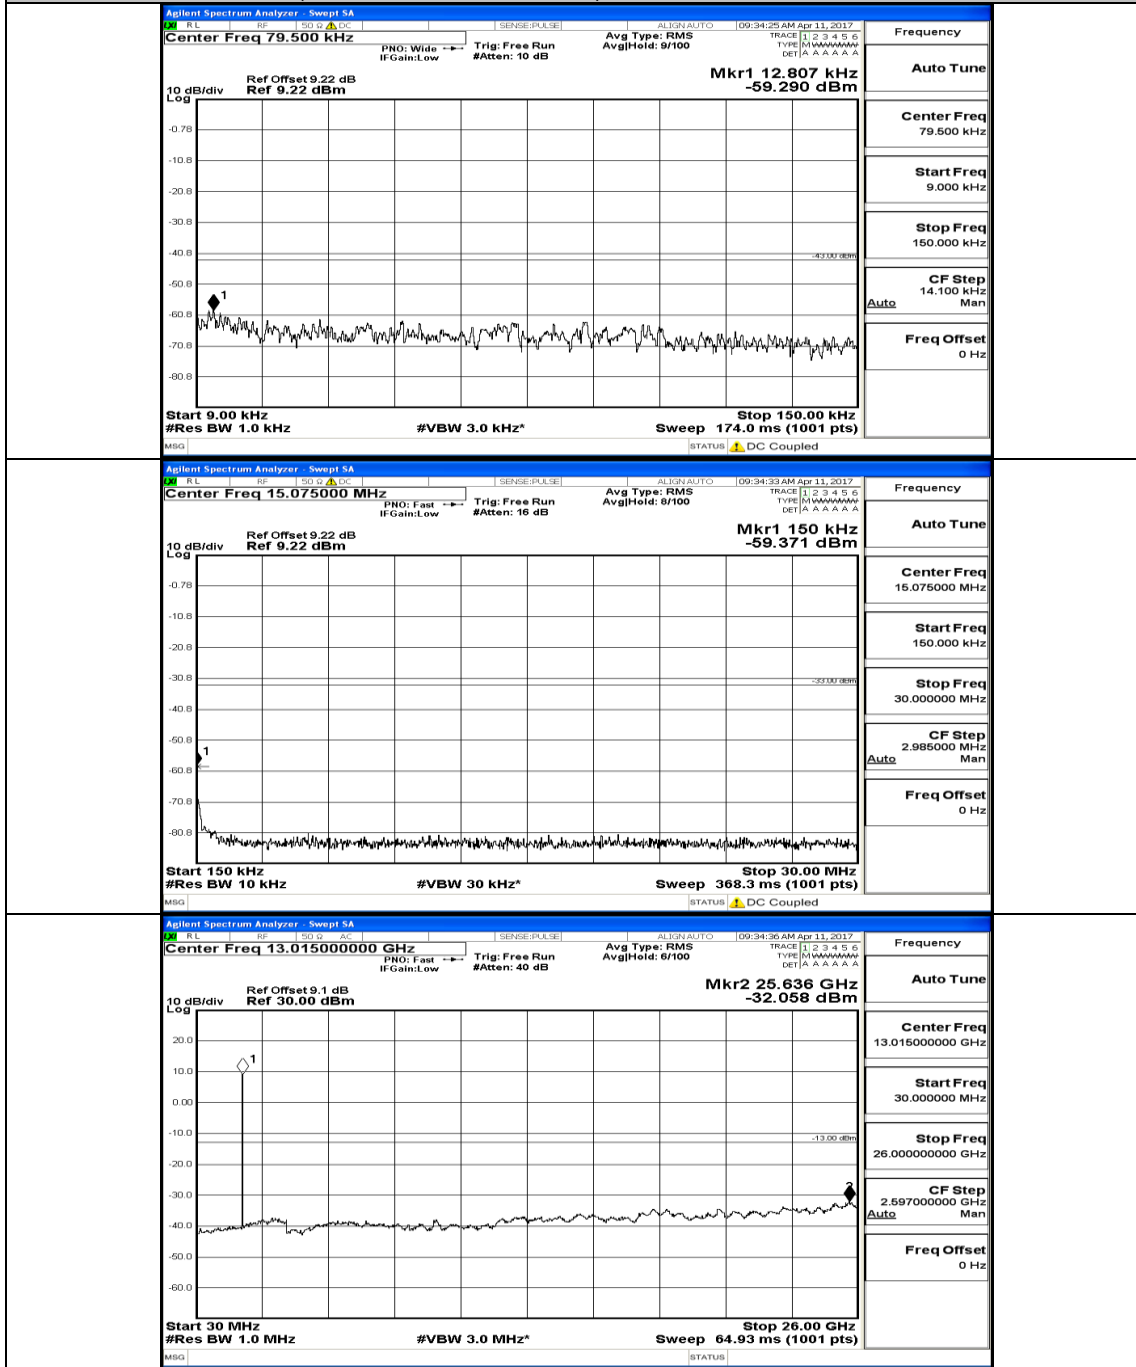

Appendix E: Conducted Spurious Emission LTE Band 2 Test Graphs

Channel Bandwidth: 1.4 MHz

(Channel Bandwidth: 1.4 MHz)_MCH_QPSK_IRB#0

(Channel Bandwidth: 1.4 MHz)_HCH_QPSK_1RB#0

(Channel Bandwidth: 1.4 MHz)_LCH_16QAM_IRB#0

(Channel Bandwidth: 3 MHz) LCH_16QAM_1RB#0

(Channel Bandwidth: 3 MHz)_MCH_16QAM_1RB#0

(Channel Bandwidth: 3 MHz) HCH_16QAM_1RB#0

Channel Bandwidth: 5 MHz

(Channel Bandwidth: 5 MHz)_LCH_QPSK_1RB#0

(Channel Bandwidth: 5 MHz)_MCH_QPSK_1RB#0

(Channel Bandwidth: 5 MHz) _HCH_QPSK_1RB#0

(Channel Bandwidth: 5 MHz) LCH_16QAM_1RB#0

(Channel Bandwidth: 5 MHz) MCH_16QAM_1RB#0

(Channel Bandwidth: 5 MHz) HCH_16QAM_1RB#0

Channel Bandwidth: 10 MHz

Channel Bandwidth: 10 MHz MCH_QPSK_1RB#0