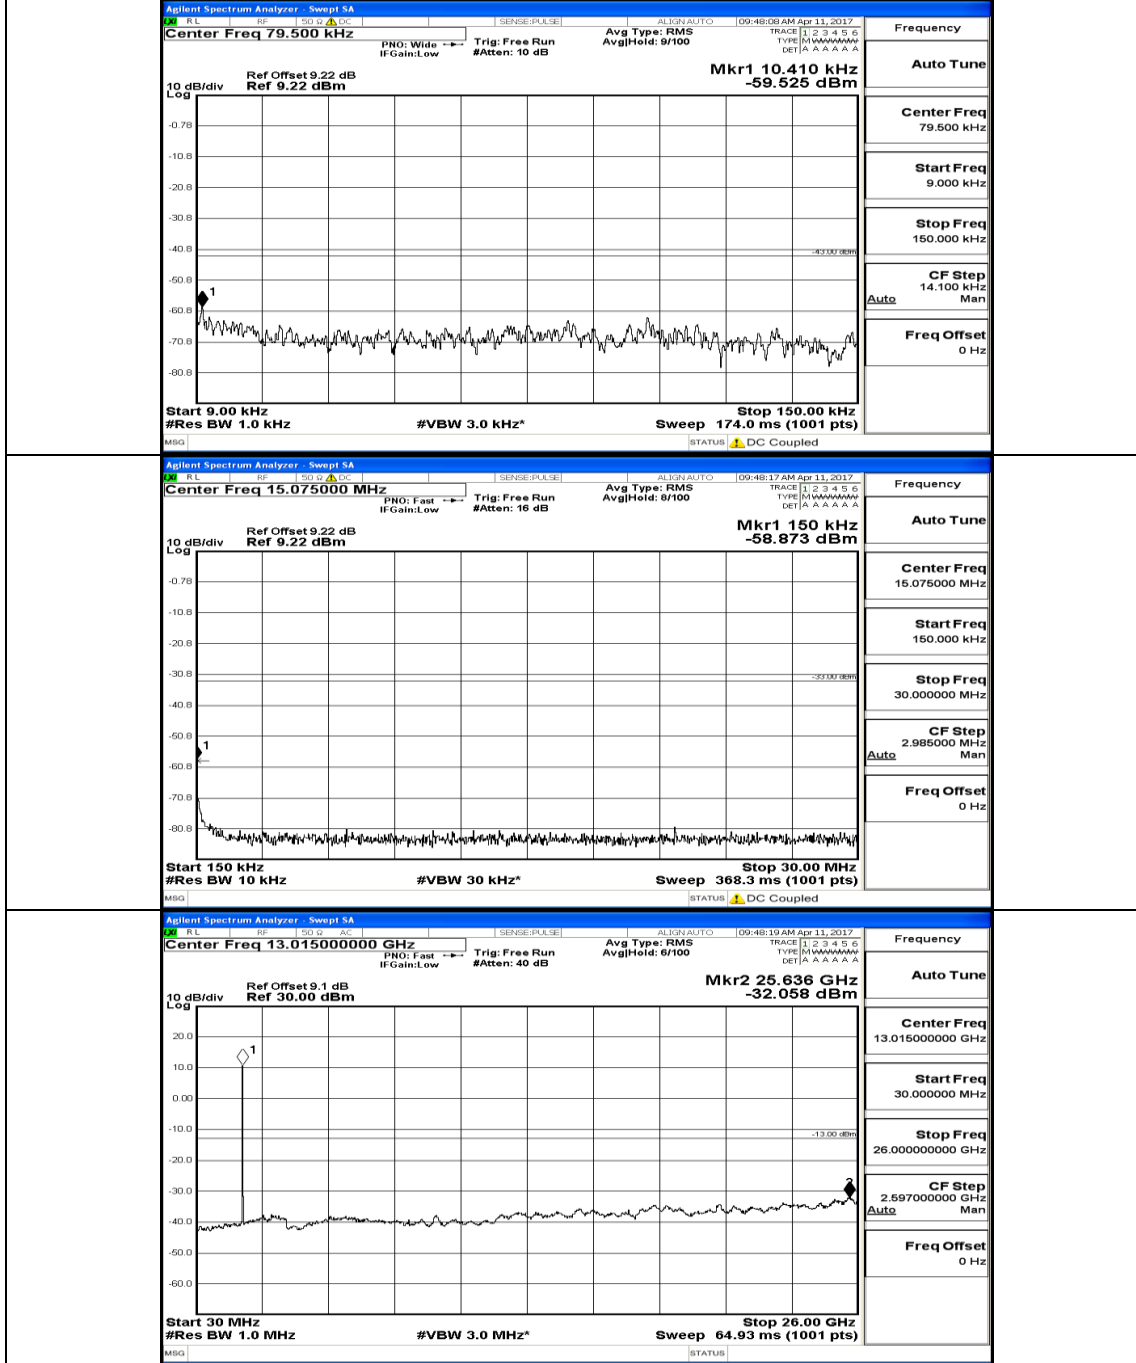

(Channel Bandwidth:20 MHz)_MCH_QPSK_1RB#0