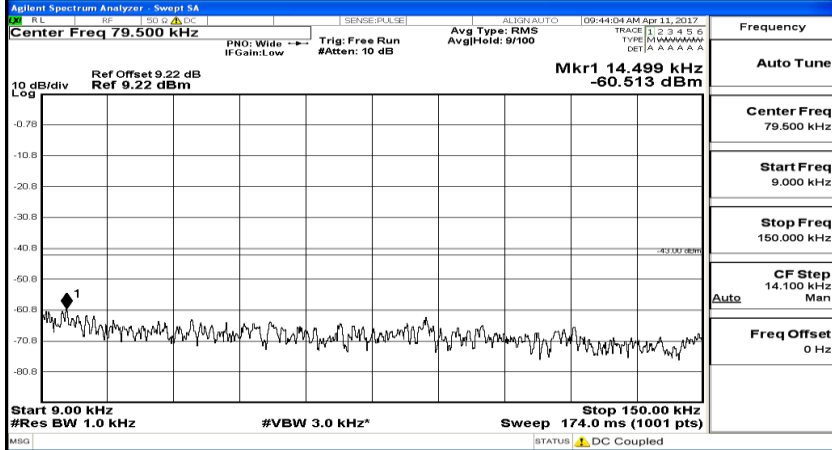

(Channel Bandwidth:15 MHz)_MCH_16QAM_1RB#0