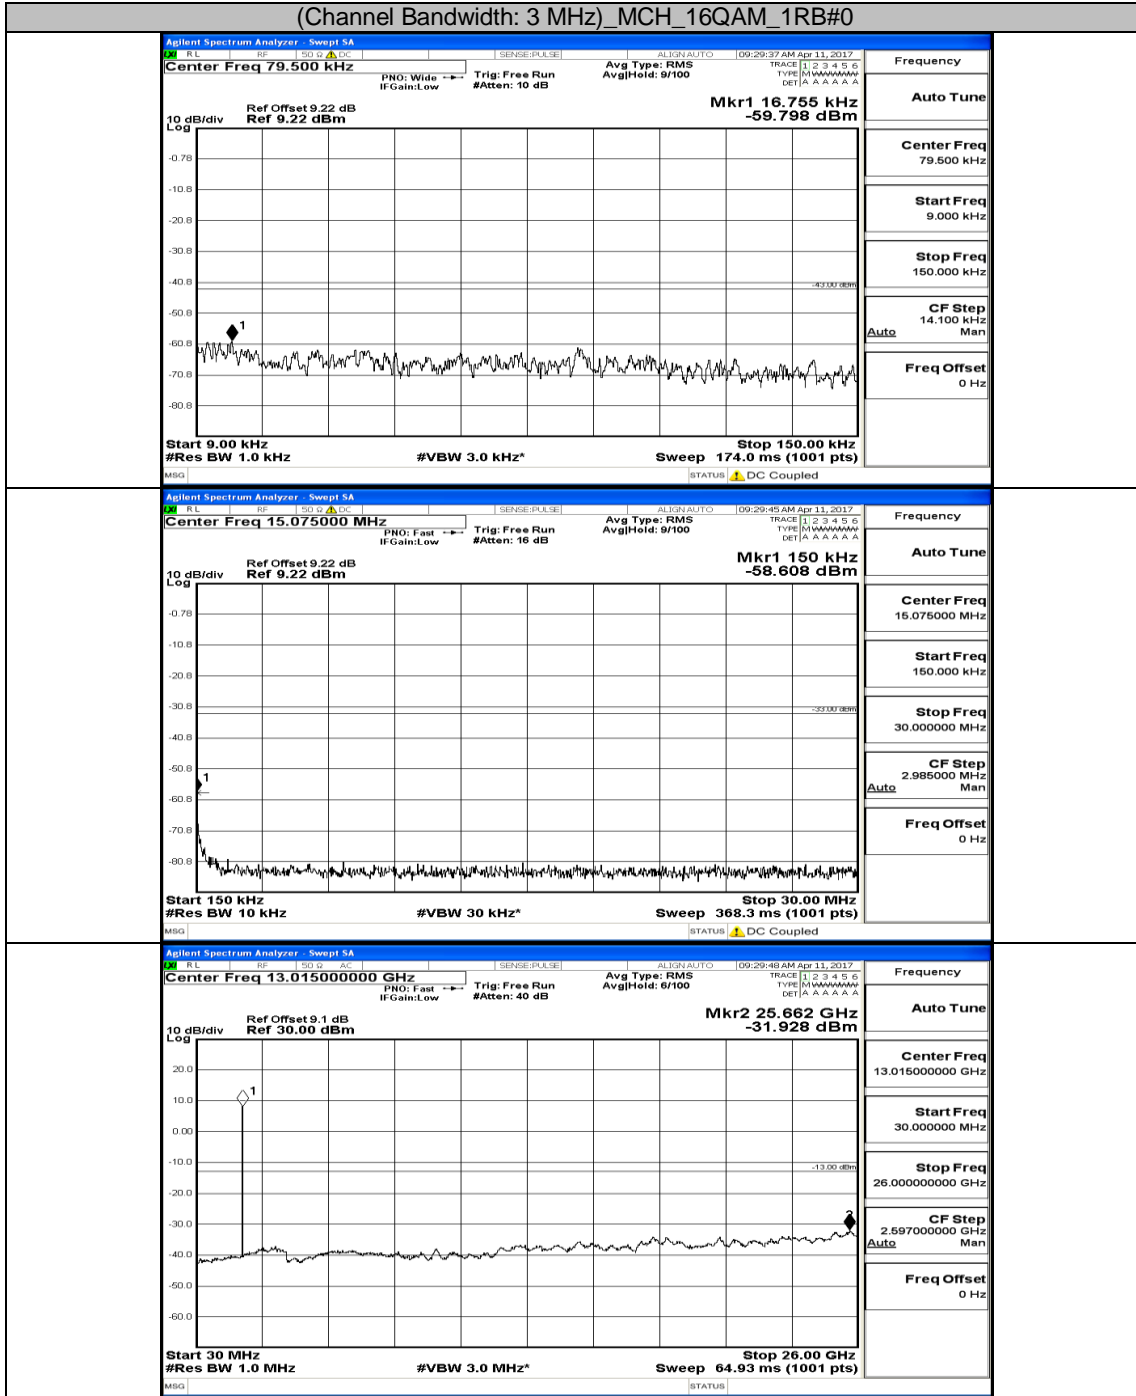

Appendix E: Conducted Spurious Emission LTE Band 2 Test Graphs

Channel Bandwidth: 1.4 MHz

(Channel Bandwidth: 1.4 MHz)_MCH_QPSK_IRB#0

(Channel Bandwidth: 1.4 MHz)_HCH_QPSK_1RB#0

(Channel Bandwidth: 1.4 MHz)_LCH_16QAM_IRB#0

(Channel Bandwidth: 1.4 MHz)_MCH_16QAM_1RB#0

(Channel Bandwidth: 1.4 MHz)_HCH_16QAM_1RB#0

Channel Bandwidth: 3 MHz

(Channel Bandwidth: 3 MHz)_LCH_QPSK_1RB#0

(Channel Bandwidth: 3 MHz) MCH_QPSK_1RB#0

(Channel Bandwidth: 3 MHz) HCH_QPSK_1RB#0

(Channel Bandwidth: 3 MHz) LCH_16QAM_1RB#0

(Channel Bandwidth: 3 MHz)_MCH_16QAM_1RB#0

(Channel Bandwidth: 3 MHz) HCH_16QAM_1RB#0

Channel Bandwidth: 5 MHz

(Channel Bandwidth: 5 MHz)_LCH_QPSK_1RB#0

(Channel Bandwidth: 5 MHz)_MCH_QPSK_1RB#0

(Channel Bandwidth: 5 MHz) _HCH_QPSK_1RB#0

(Channel Bandwidth: 5 MHz) LCH_16QAM_1RB#0

(Channel Bandwidth: 5 MHz) MCH_16QAM_1RB#0

(Channel Bandwidth: 5 MHz) HCH_16QAM_1RB#0

Channel Bandwidth: 10 MHz

Channel Bandwidth: 10 MHz MCH_QPSK_1RB#0