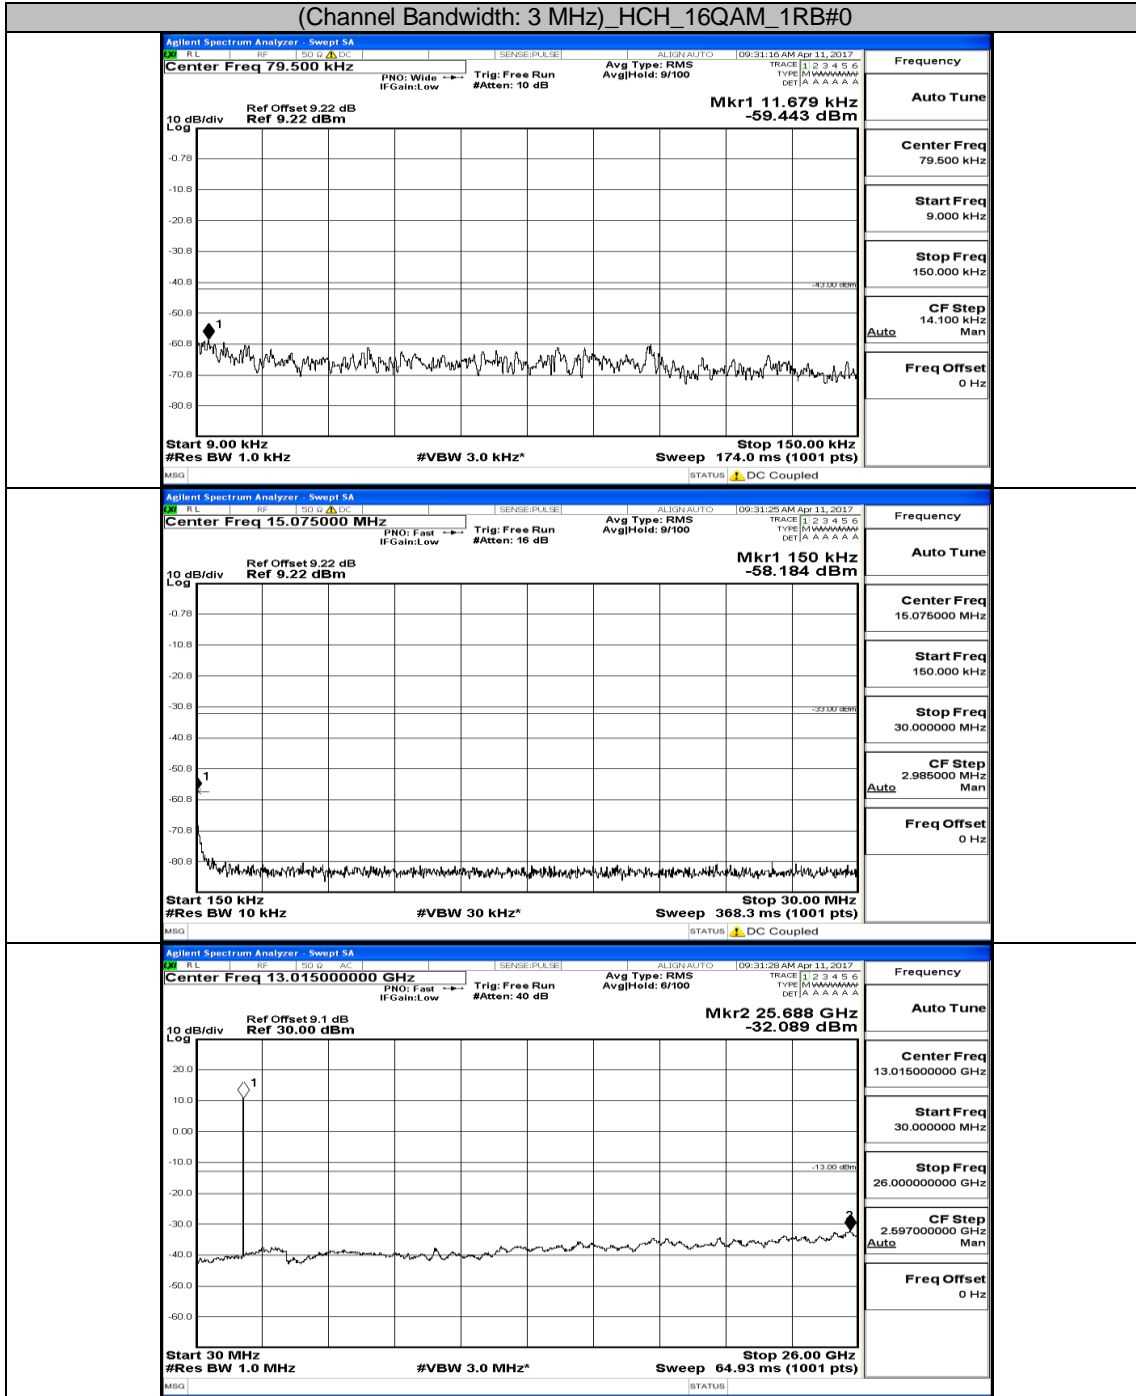

Appendix E: Conducted Spurious Emission LTE Band 2 Test Graphs

Channel Bandwidth: 1.4 MHz

(Channel Bandwidth: 1.4 MHz)_MCH_QPSK_IRB#0

(Channel Bandwidth: 1.4 MHz)_HCH_QPSK_1RB#0

(Channel Bandwidth: 1.4 MHz)_LCH_16QAM_IRB#0

(Channel Bandwidth: 1.4 MHz)_MCH_16QAM_1RB#0

(Channel Bandwidth: 1.4 MHz)_HCH_16QAM_1RB#0

Channel Bandwidth: 3 MHz

(Channel Bandwidth: 3 MHz)_LCH_QPSK_1RB#0

(Channel Bandwidth: 3 MHz) MCH_QPSK_1RB#0

(Channel Bandwidth: 3 MHz) HCH_QPSK_1RB#0

(Channel Bandwidth: 3 MHz) LCH_16QAM_1RB#0

(Channel Bandwidth: 3 MHz)_MCH_16QAM_1RB#0

(Channel Bandwidth: 3 MHz) HCH_16QAM_1RB#0

Channel Bandwidth: 5 MHz

(Channel Bandwidth: 5 MHz)_LCH_QPSK_1RB#0

(Channel Bandwidth: 5 MHz)_MCH_QPSK_1RB#0

(Channel Bandwidth: 5 MHz) _HCH_QPSK_1RB#0

(Channel Bandwidth: 5 MHz) LCH_16QAM_1RB#0

(Channel Bandwidth: 5 MHz) MCH_16QAM_1RB#0

(Channel Bandwidth: 5 MHz) HCH_16QAM_1RB#0

Channel Bandwidth: 10 MHz

Channel Bandwidth: 10 MHz MCH_QPSK_1RB#0