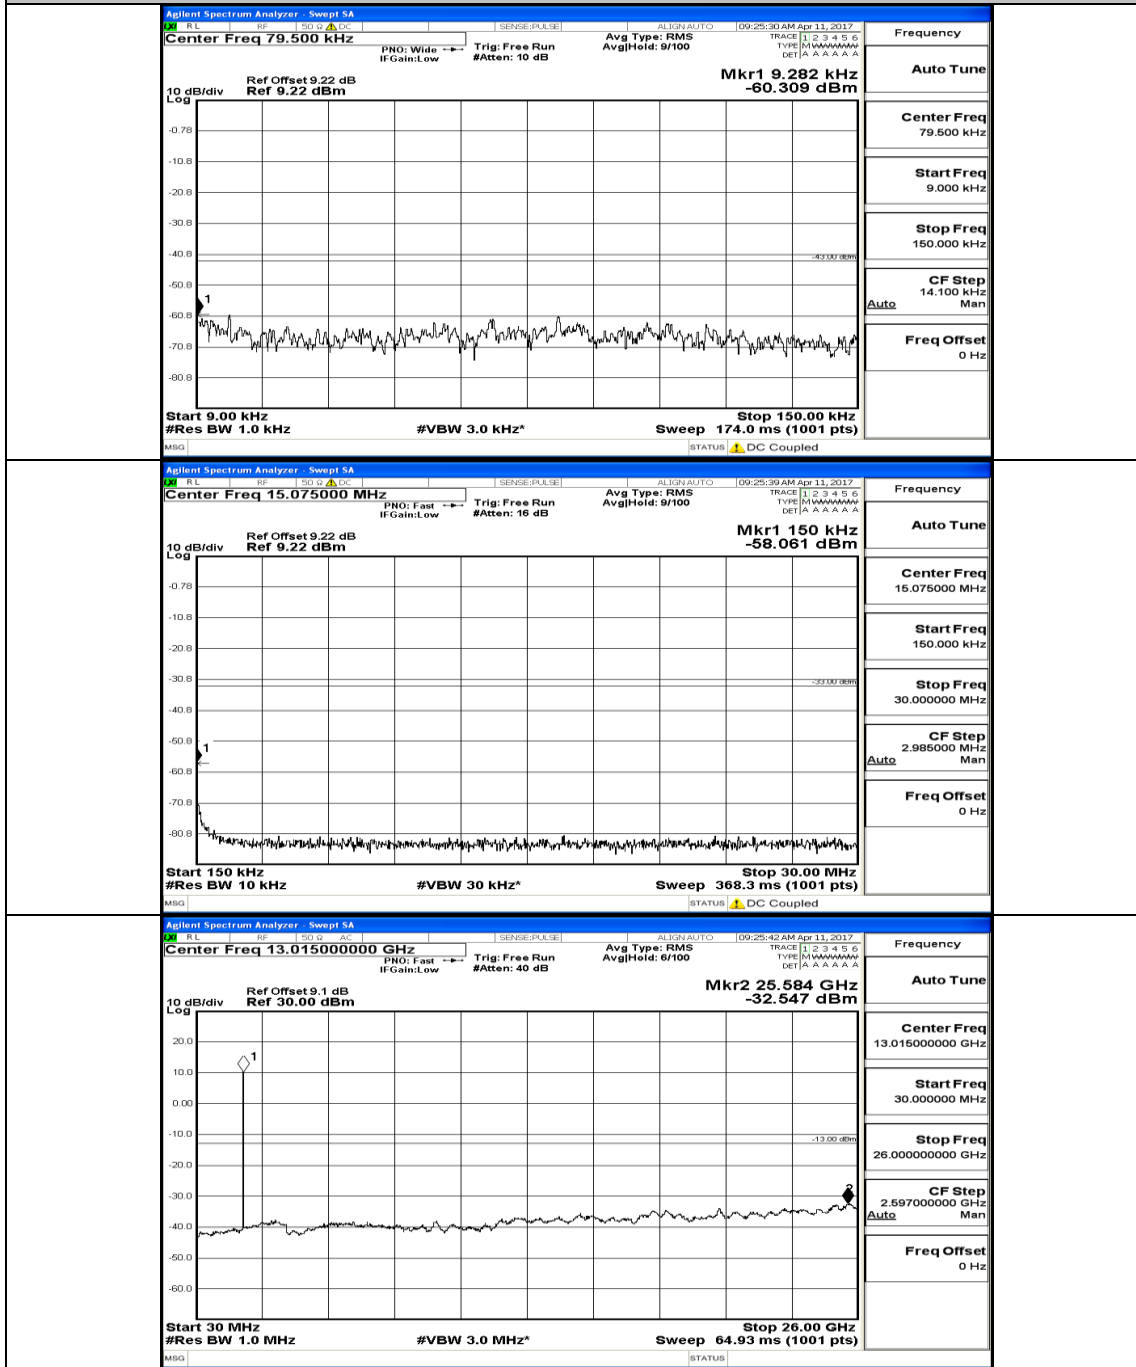

Appendix E: Conducted Spurious Emission LTE Band 2 Test Graphs

Channel Bandwidth: 1.4 MHz

(Channel Bandwidth: 1.4 MHz)_MCH_QPSK_IRB#0

(Channel Bandwidth: 1.4 MHz)_HCH_QPSK_1RB#0

(Channel Bandwidth: 1.4 MHz)_LCH_16QAM_IRB#0

(Channel Bandwidth: 1.4 MHz)_MCH_16QAM_1RB#0

(Channel Bandwidth: 1.4 MHz)_HCH_16QAM_1RB#0

Channel Bandwidth: 3 MHz

(Channel Bandwidth: 3 MHz)_LCH_QPSK_1RB#0

(Channel Bandwidth: 3 MHz) MCH_QPSK_1RB#0

(Channel Bandwidth: 3 MHz) HCH_QPSK_1RB#0

(Channel Bandwidth: 3 MHz) LCH_16QAM_1RB#0

(Channel Bandwidth: 3 MHz)_MCH_16QAM_1RB#0

(Channel Bandwidth: 3 MHz) HCH_16QAM_1RB#0

Channel Bandwidth: 5 MHz

(Channel Bandwidth: 5 MHz)_LCH_QPSK_1RB#0

(Channel Bandwidth: 5 MHz)_MCH_QPSK_1RB#0