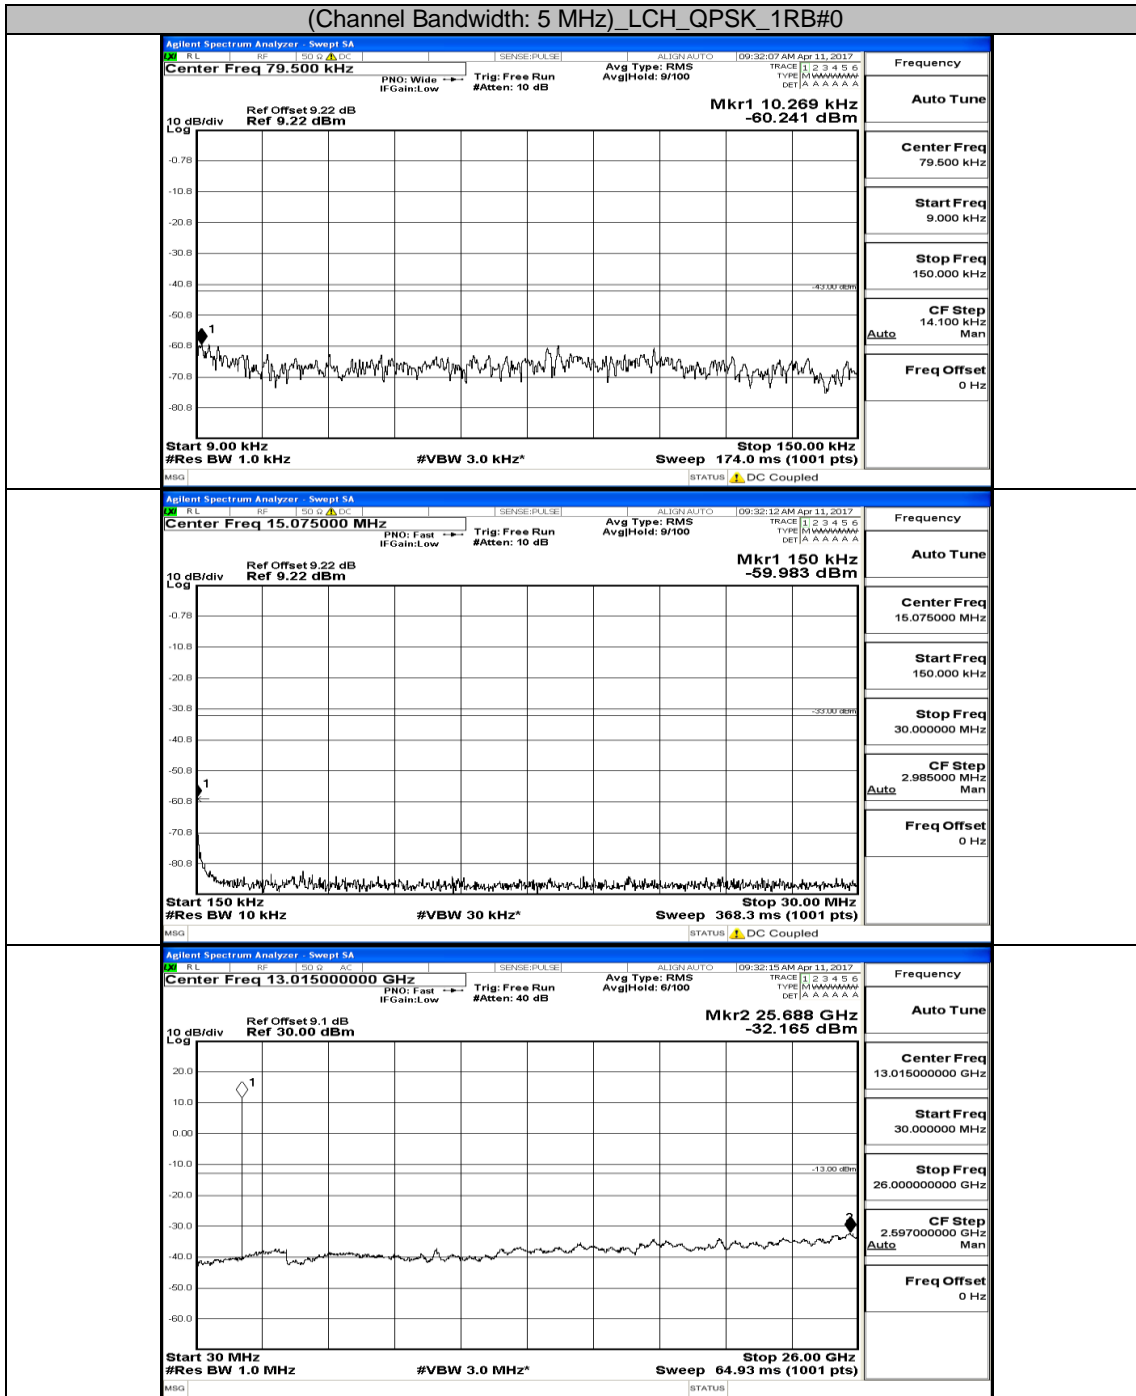

Appendix E: Conducted Spurious Emission LTE Band 2 Test Graphs

Channel Bandwidth: 1.4 MHz

(Channel Bandwidth: 1.4 MHz)_MCH_QPSK_IRB#0

(Channel Bandwidth: 1.4 MHz)_HCH_QPSK_1RB#0

(Channel Bandwidth: 1.4 MHz)_LCH_16QAM_IRB#0

(Channel Bandwidth: 3 MHz) LCH_16QAM_1RB#0

(Channel Bandwidth: 3 MHz)_MCH_16QAM_1RB#0

(Channel Bandwidth: 3 MHz) HCH_16QAM_1RB#0

Channel Bandwidth: 5 MHz

(Channel Bandwidth: 5 MHz)_LCH_QPSK_1RB#0

(Channel Bandwidth: 5 MHz)_MCH_QPSK_1RB#0

(Channel Bandwidth: 5 MHz) _HCH_QPSK_1RB#0

(Channel Bandwidth: 5 MHz) LCH_16QAM_1RB#0

(Channel Bandwidth: 5 MHz) MCH_16QAM_1RB#0

(Channel Bandwidth: 5 MHz) HCH_16QAM_1RB#0

Channel Bandwidth: 10 MHz

Channel Bandwidth: 10 MHz MCH_QPSK_1RB#0