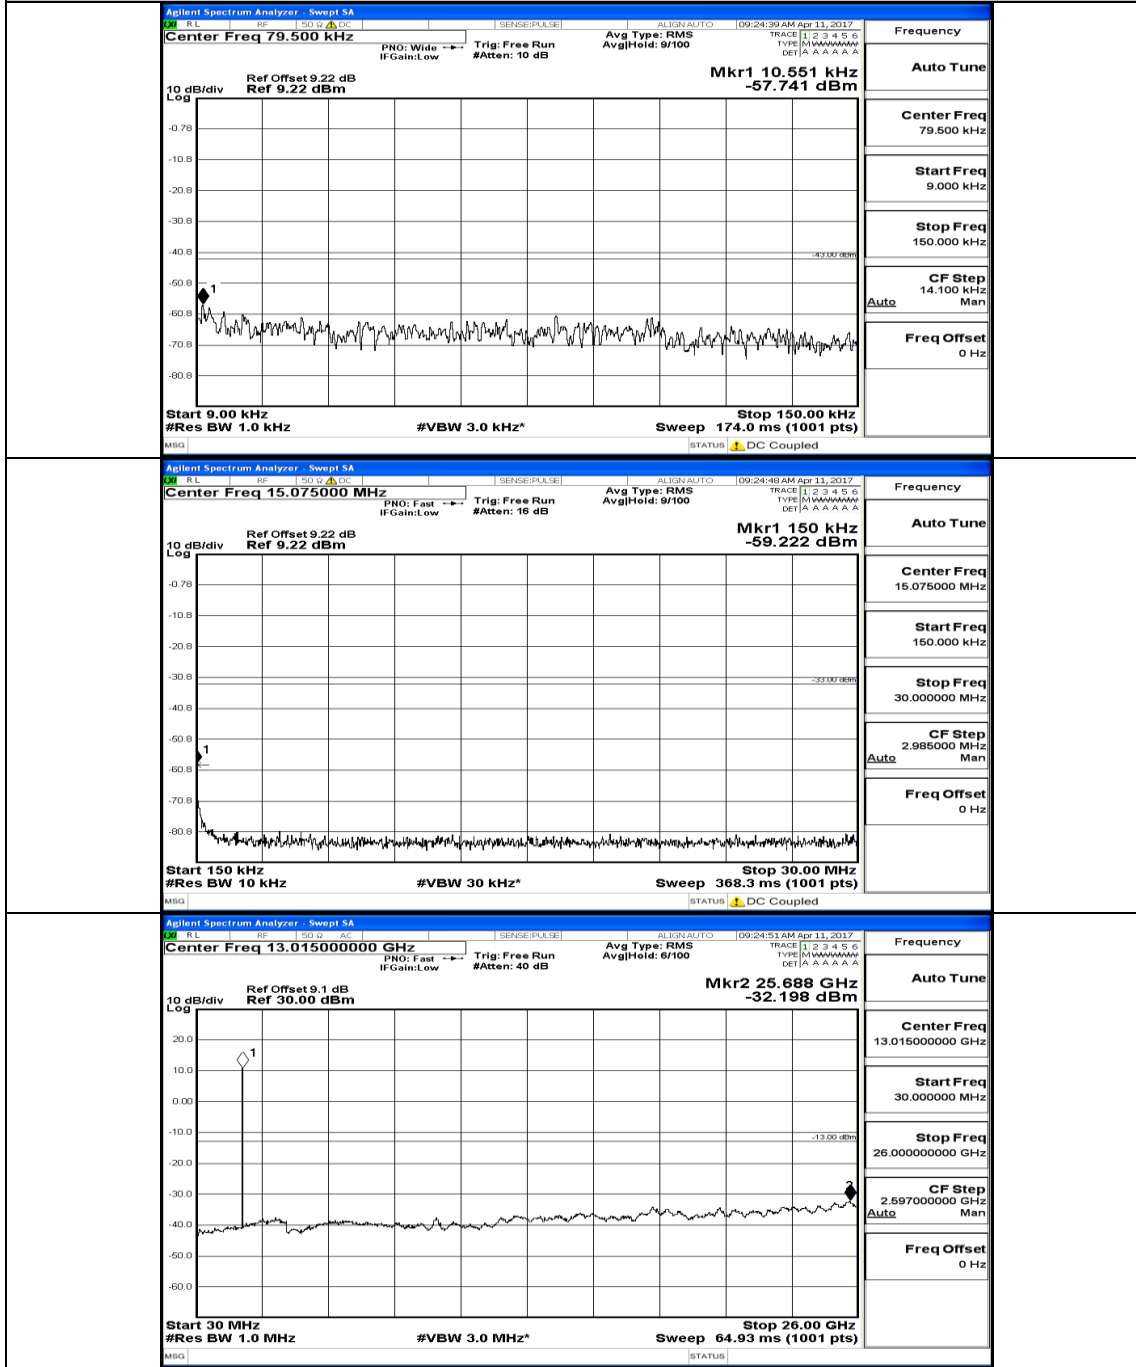

Appendix E: Conducted Spurious Emission LTE Band 2 Test Graphs

Channel Bandwidth: 1.4 MHz

(Channel Bandwidth: 1.4 MHz)_MCH_QPSK_IRB#0

(Channel Bandwidth: 1.4 MHz)_HCH_QPSK_1RB#0

(Channel Bandwidth: 1.4 MHz)_LCH_16QAM_IRB#0

(Channel Bandwidth: 1.4 MHz)_MCH_16QAM_1RB#0

(Channel Bandwidth: 1.4 MHz)_HCH_16QAM_1RB#0

Channel Bandwidth: 3 MHz

(Channel Bandwidth: 3 MHz)_LCH_QPSK_1RB#0

(Channel Bandwidth: 3 MHz) MCH_QPSK_1RB#0

(Channel Bandwidth: 3 MHz) HCH_QPSK_1RB#0

(Channel Bandwidth: 3 MHz) LCH_16QAM_1RB#0

(Channel Bandwidth: 3 MHz)_MCH_16QAM_1RB#0

(Channel Bandwidth: 3 MHz) HCH_16QAM_1RB#0

Channel Bandwidth: 5 MHz

(Channel Bandwidth: 5 MHz)_LCH_QPSK_1RB#0

(Channel Bandwidth: 5 MHz)_MCH_QPSK_1RB#0