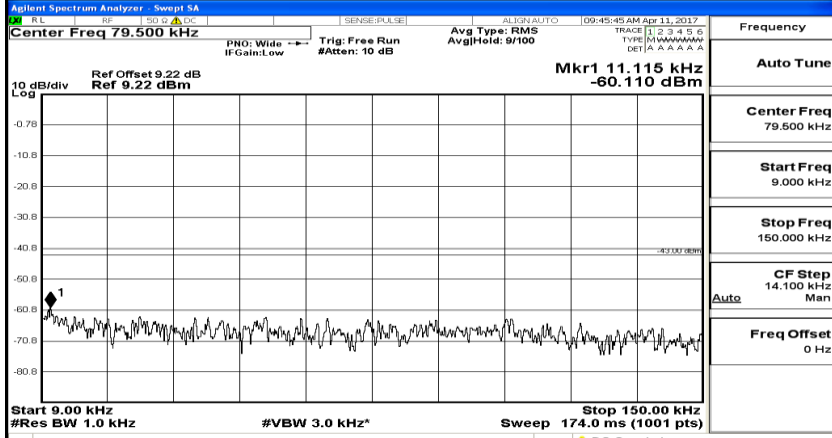

(Channel Bandwidth:15 MHz)_MCH_QPSK_1RB#0

(Channel Bandwidth:15 MHz)_HCH_QPSK_1RB#0

(Channel Bandwidth:15 MHz)_LCH_16QAM_1RB#0

(Channel Bandwidth:15 MHz)_MCH_16QAM_1RB#0

(Channel Bandwidth:15 MHz)_HCH_16QAM_1RB#0

Frequency
Auto Tune
Center Freq 79.500 kHz
Start Freq 9.000 kHz
Stop Freq 150.000 kHz
CF Step 14.100 kHz Man
Freq Offset 0 Hz

Frequency
Auto Tune
Center Freq 15.075000 MHz
Start Freq 150.000 kHz
Stop Freq 30.000000 MHz
CF Step 2.985000 MHz Man
Freq Offset 0 Hz

Frequency
Auto Tune
Center Freq 13.015000000 GHz
Start Freq 30.000000 MHz
Stop Freq 26.000000000 GHz
CF Step 2.697000000 GHz Man
Freq Offset 0 Hz

Channel Bandwidth: 20 MHz

(Channel Bandwidth:20 MHz)_LCH_QPSK_1RB#0