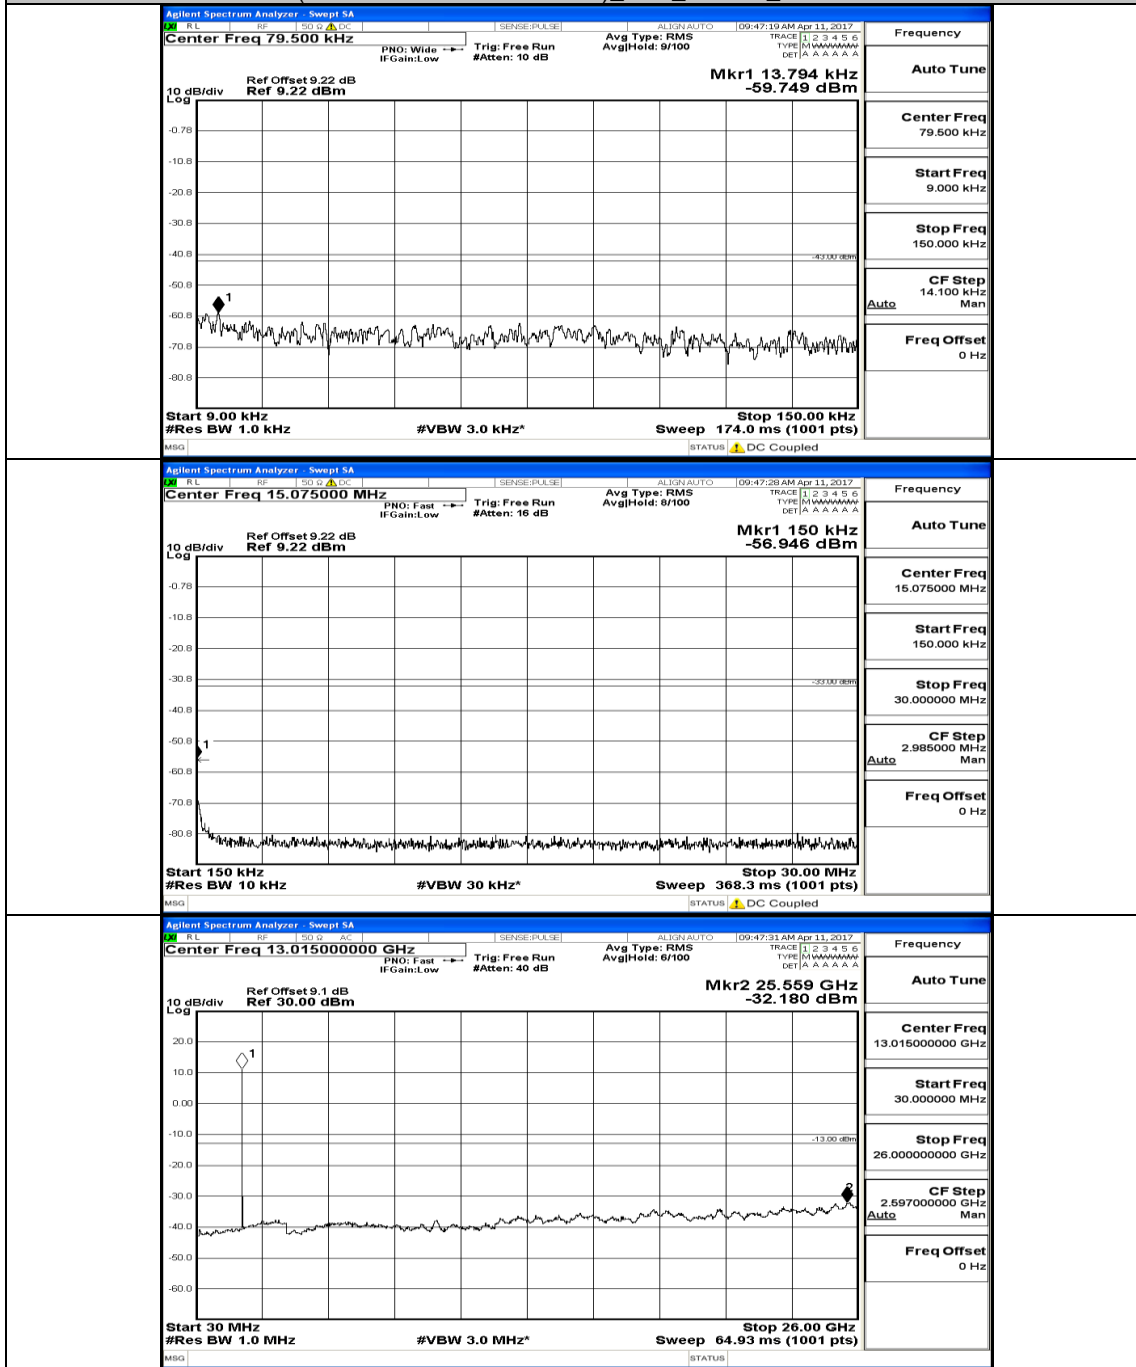

(Channel Bandwidth:20 MHz) LCH_16QAM_1RB#0