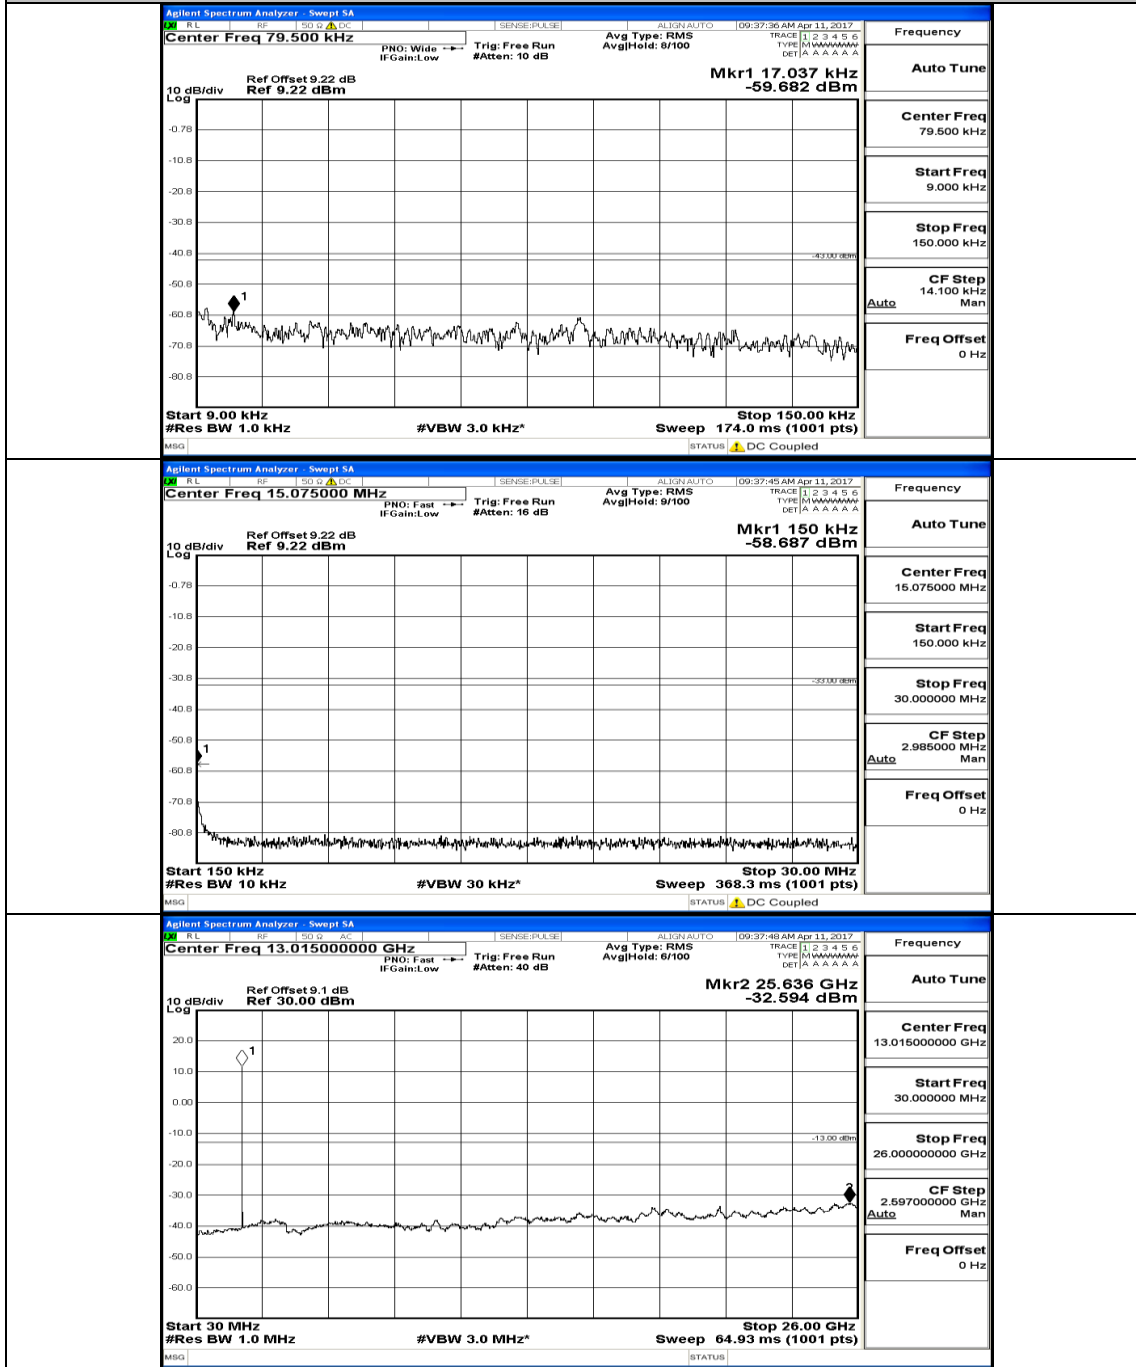

Appendix E: Conducted Spurious Emission LTE Band 2 Test Graphs

Channel Bandwidth: 1.4 MHz

(Channel Bandwidth: 1.4 MHz)_MCH_QPSK_IRB#0

(Channel Bandwidth: 1.4 MHz)_HCH_QPSK_1RB#0

(Channel Bandwidth: 1.4 MHz)_LCH_16QAM_IRB#0

(Channel Bandwidth: 5 MHz) _HCH_QPSK_1RB#0

(Channel Bandwidth: 5 MHz) LCH_16QAM_1RB#0

(Channel Bandwidth: 5 MHz) MCH_16QAM_1RB#0

(Channel Bandwidth: 5 MHz) HCH_16QAM_1RB#0

Channel Bandwidth: 10 MHz

Channel Bandwidth: 10 MHz MCH_QPSK_1RB#0

Channel Bandwidth: 10 MHz_HCH_QPSK_1RB#0

Channel Bandwidth: 10 MHz_LCH_16QAM_1RB#0

Channel Bandwidth: 10 MHz_MCH_16QAM_1RB#0

Channel Bandwidth: 10 MHz_HCH_16QAM_1RB#0

Channel Bandwidth: 15 MHz

(Channel Bandwidth:15 MHz)_LCH_QPSK_1RB#0