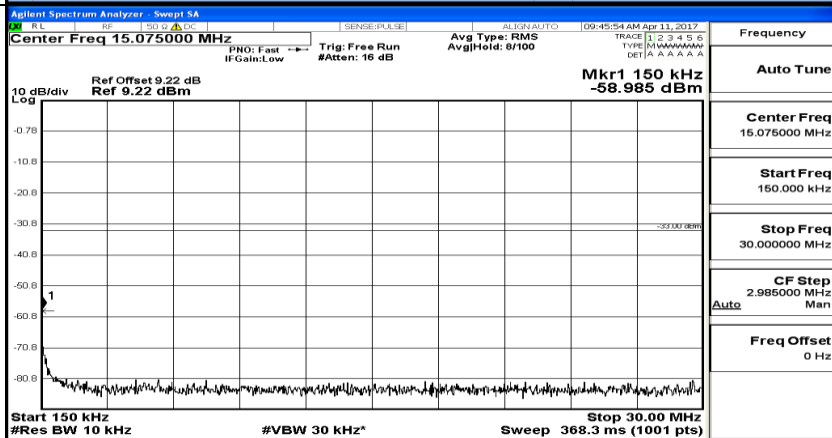

Frequency
Auto Tune
Center Freq 79.500 kHz
Start Freq 9.000 kHz
Stop Freq 150.000 kHz
CF Step 14.100 kHz Man
Freq Offset 0 Hz

Frequency
Auto Tune
Center Freq 15.075000 MHz
Start Freq 150.000 kHz
Stop Freq 30.000000 MHz
CF Step 2.985000 MHz Man
Freq Offset 0 Hz