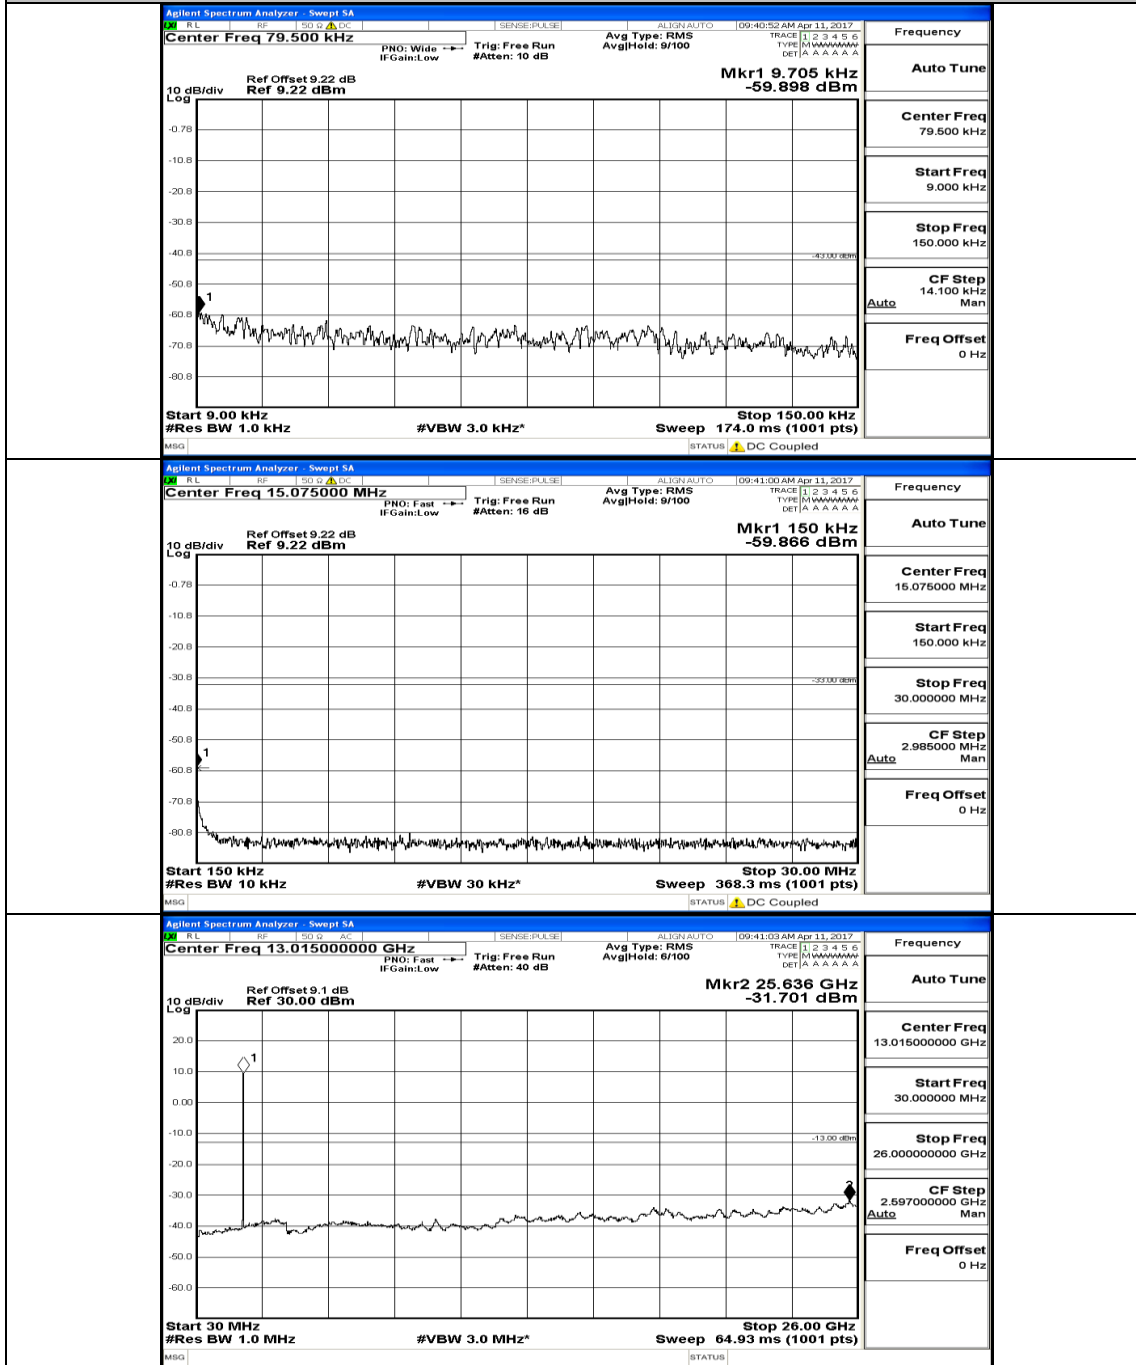

(Channel Bandwidth: 5 MHz) _HCH_QPSK_1RB#0

(Channel Bandwidth: 5 MHz) LCH_16QAM_1RB#0

(Channel Bandwidth: 5 MHz) MCH_16QAM_1RB#0

(Channel Bandwidth: 5 MHz) HCH_16QAM_1RB#0

Channel Bandwidth: 10 MHz

Channel Bandwidth: 10 MHz MCH_QPSK_1RB#0

Channel Bandwidth: 10 MHz_HCH_QPSK_1RB#0

Channel Bandwidth: 10 MHz_LCH_16QAM_1RB#0

Channel Bandwidth: 10 MHz_MCH_16QAM_1RB#0

Channel Bandwidth: 10 MHz_HCH_16QAM_1RB#0

Channel Bandwidth: 15 MHz

(Channel Bandwidth:15 MHz)_LCH_QPSK_1RB#0