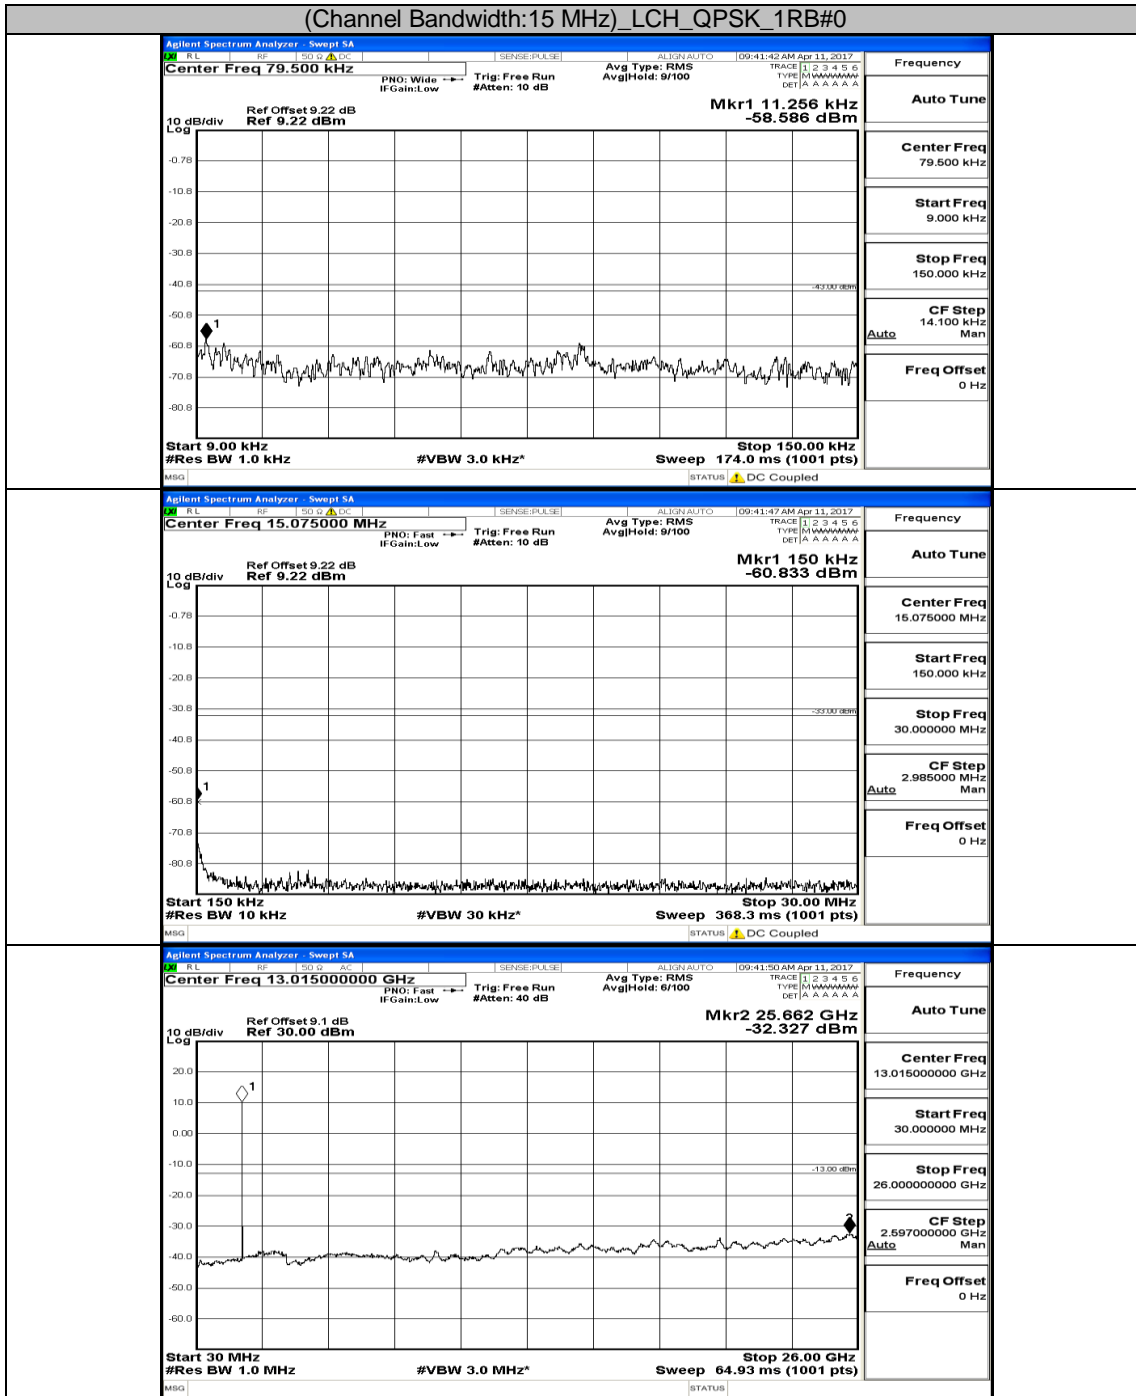

Channel Bandwidth: 10 MHz_HCH_QPSK_1RB#0

Channel Bandwidth: 10 MHz_LCH_16QAM_1RB#0

Channel Bandwidth: 10 MHz_MCH_16QAM_1RB#0

Channel Bandwidth: 10 MHz_HCH_16QAM_1RB#0

Channel Bandwidth: 15 MHz

(Channel Bandwidth:15 MHz)_LCH_QPSK_1RB#0