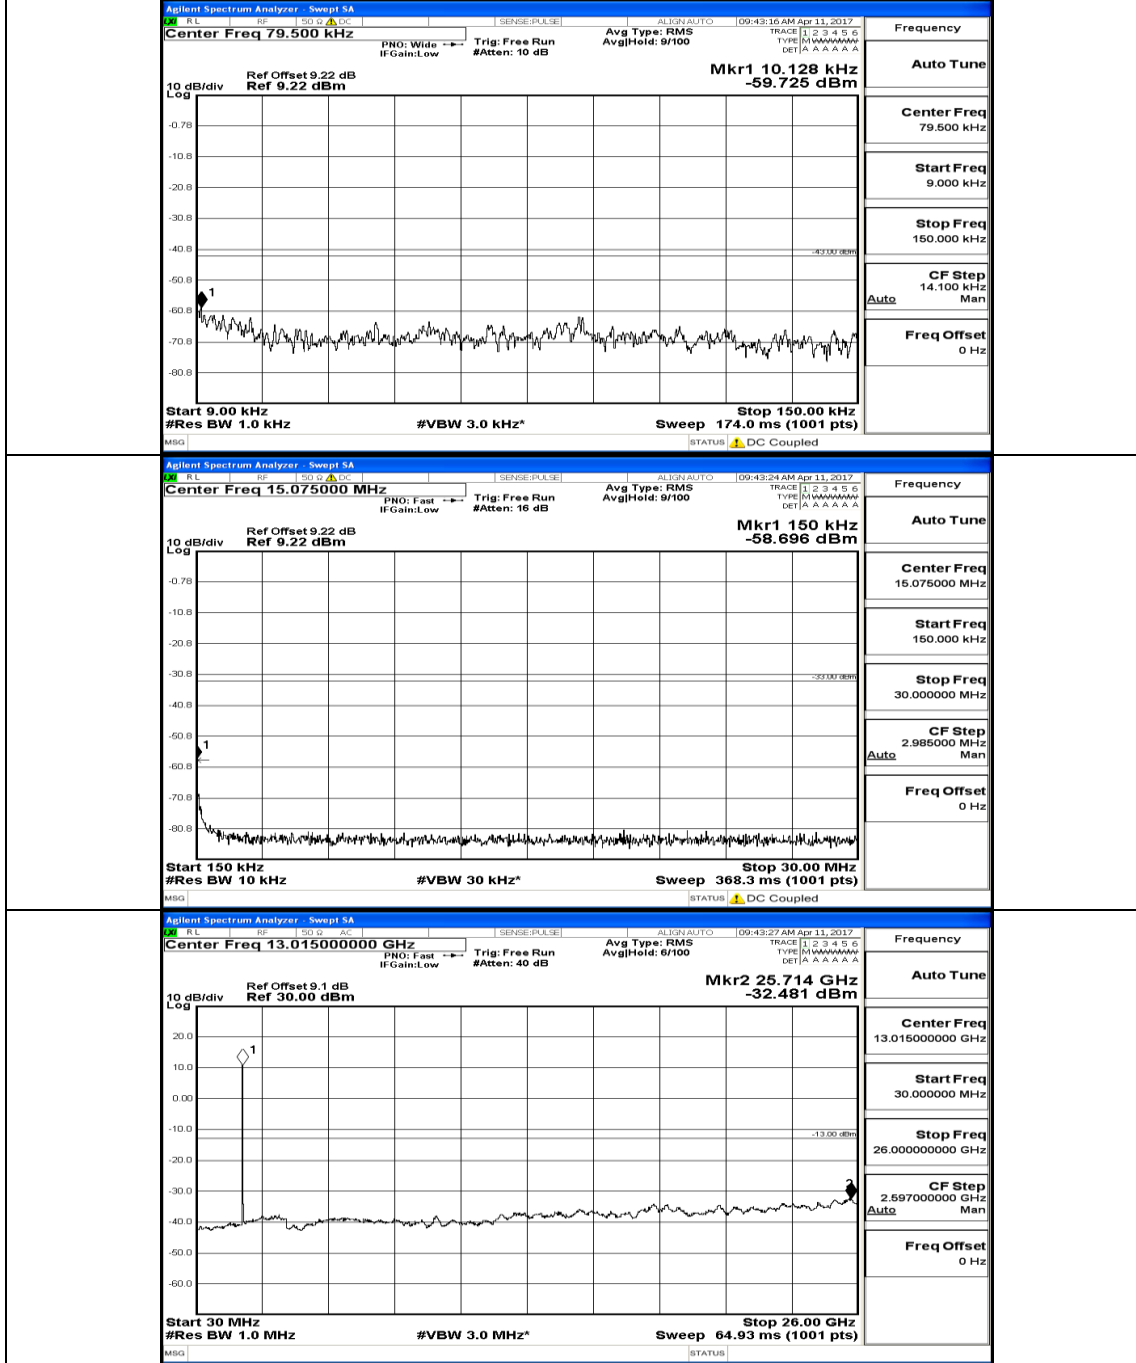

(Channel Bandwidth:15 MHz)_MCH_QPSK_1RB#0