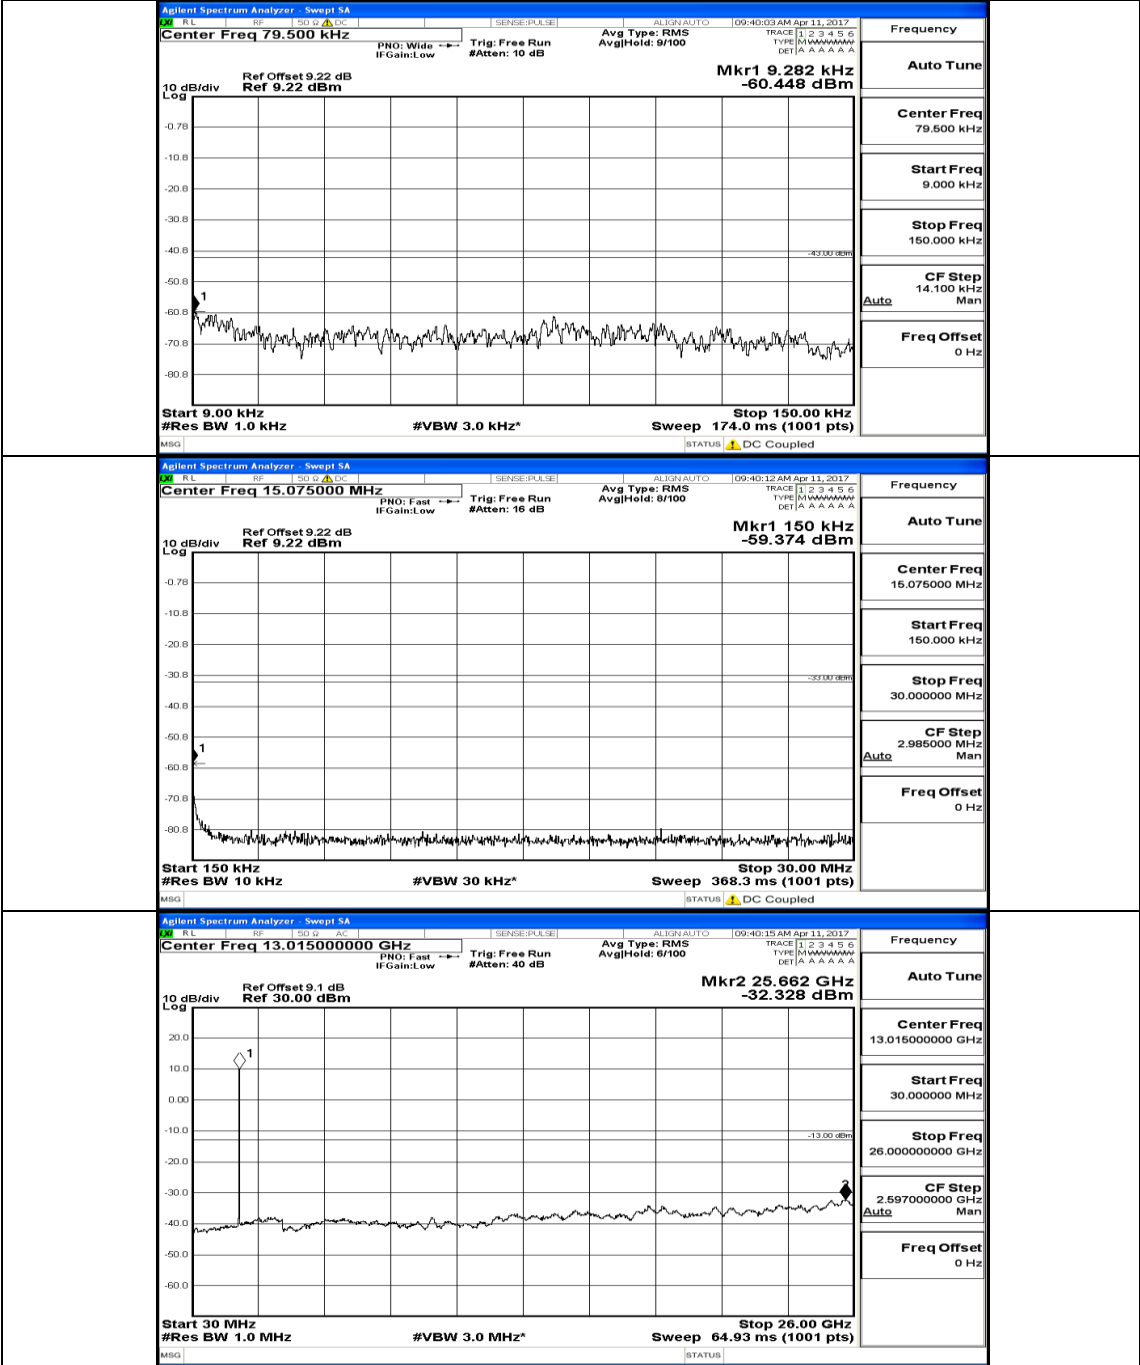

(Channel Bandwidth: 5 MHz) _HCH_QPSK_1RB#0

(Channel Bandwidth: 5 MHz) LCH_16QAM_1RB#0

(Channel Bandwidth: 5 MHz) MCH_16QAM_1RB#0

(Channel Bandwidth: 5 MHz) HCH_16QAM_1RB#0

Channel Bandwidth: 10 MHz

Channel Bandwidth: 10 MHz MCH_QPSK_1RB#0

Channel Bandwidth: 10 MHz_HCH_QPSK_1RB#0

Channel Bandwidth: 10 MHz_LCH_16QAM_1RB#0

Channel Bandwidth: 10 MHz_MCH_16QAM_1RB#0

Channel Bandwidth: 10 MHz_HCH_16QAM_1RB#0

Channel Bandwidth: 15 MHz

(Channel Bandwidth:15 MHz)_LCH_QPSK_1RB#0