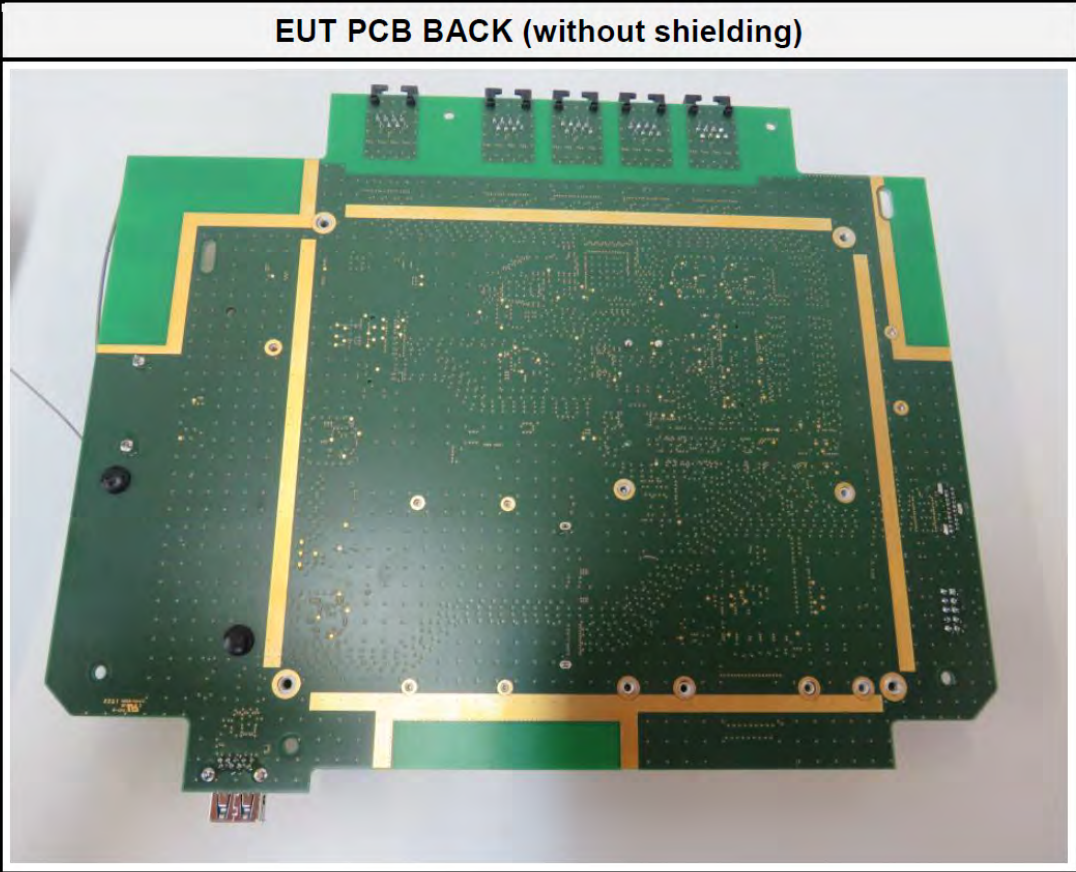

FCC ID: QRI-QCONNECT
IC: 4708A-QCONNECT
HVIN: Qubic Connect

EUT PCB FRONT (with shielding)

EUT PCB FRONT (without shielding)

FCC ID: QRI-QCONNECT
IC: 4708A-QCONNECT
HVIN: Qubic Connect

FCC ID: QRI-QCONNECT
IC: 4708A-QCONNECT
HVIN: Qubic Connect

EUT INSIDE WiFi ANTENNA

EUT IEEE802.11 MODULE

FCC ID: QRI-QCONNECT
IC: 4708A-QCONNECT
HVIN: Qubic Connect

FCC ID: QRI-QCONNECT
IC: 4708A-QCONNECT
HVIN: Qubic Connect