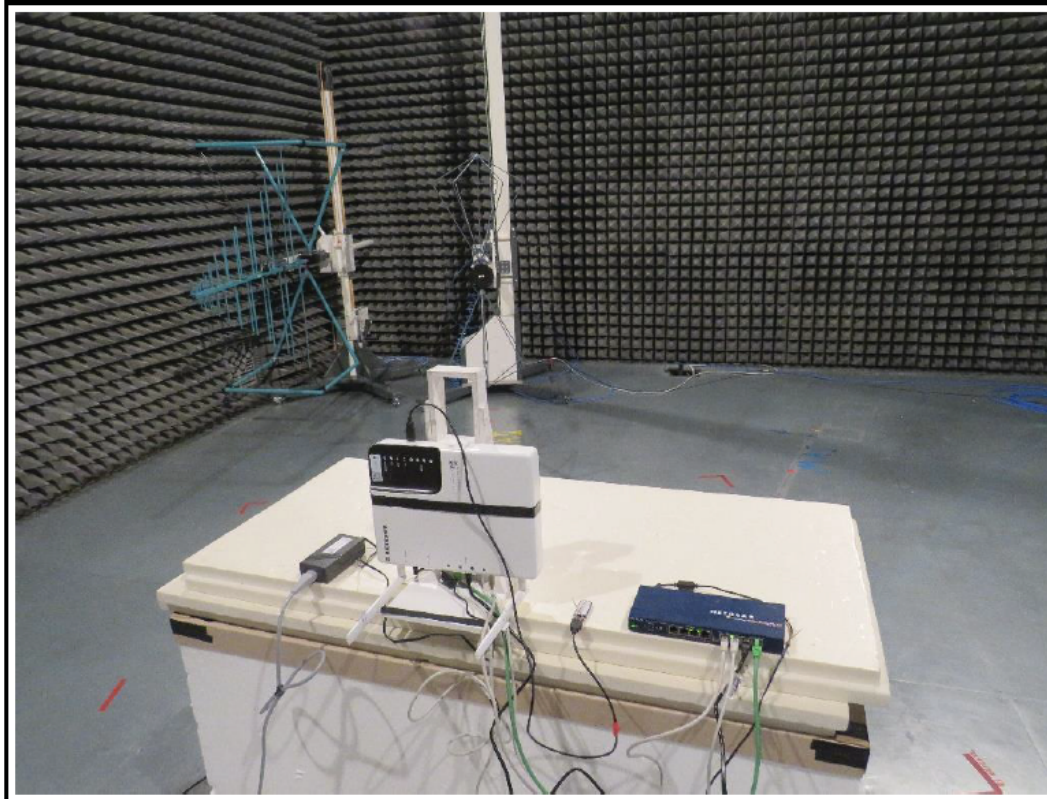

Setup for measurements below 1 GHz

Setup for measurements below 1 GHz

FCC ID: QRI-QCONNECT
IC: 4708A-QCONNECT
HVIN: Qubic Connect

FCC ID: QRI-QCONNECT
IC: 4708A-QCONNECT
HVIN: Qubic Connect
GOM-2206-1512-TFCMOCORSE-V01

Setup below 1 GHz

Setup below 1 GHz