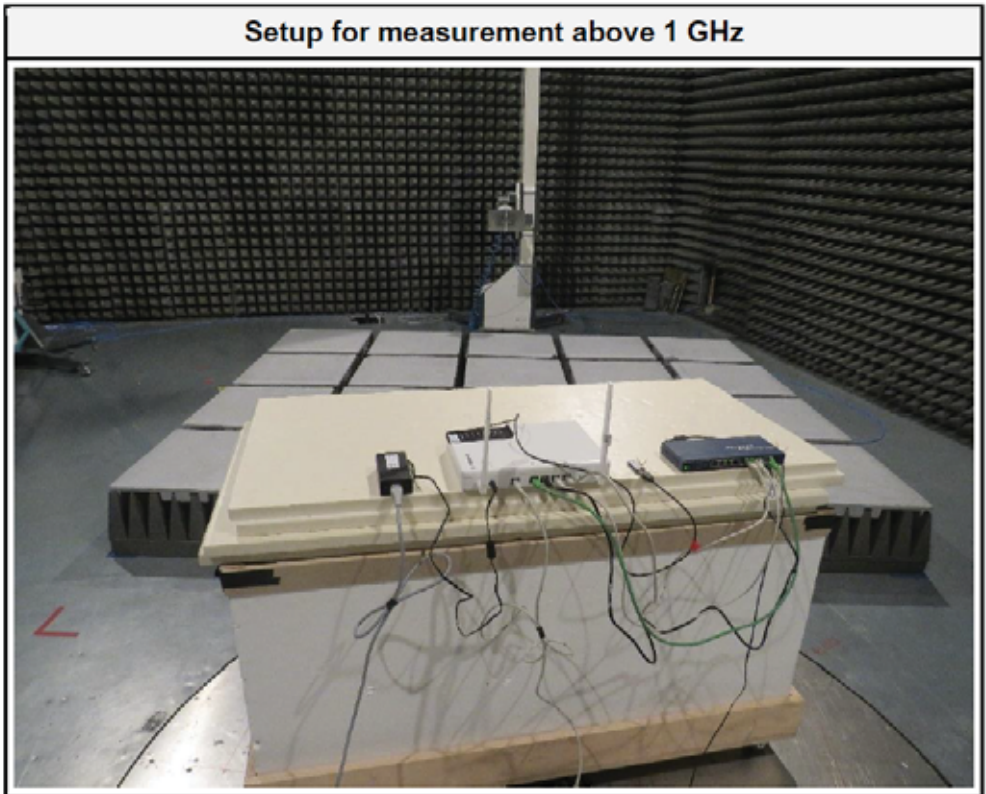

Setup for measurements below 1 GHz

Setup for measurements below 1 GHz

FCC ID: QRI-QCONNECT
IC: 4708A-QCONNECT
HVIN: Qubic Connect

FCC ID: QRI-QCONNECT
IC: 4708A-QCONNECT
HVIN: Qubic Connect
GOM-2206-1512-TFCMOCORSE-V01

Setup below 1 GHz

Setup below 1 GHz