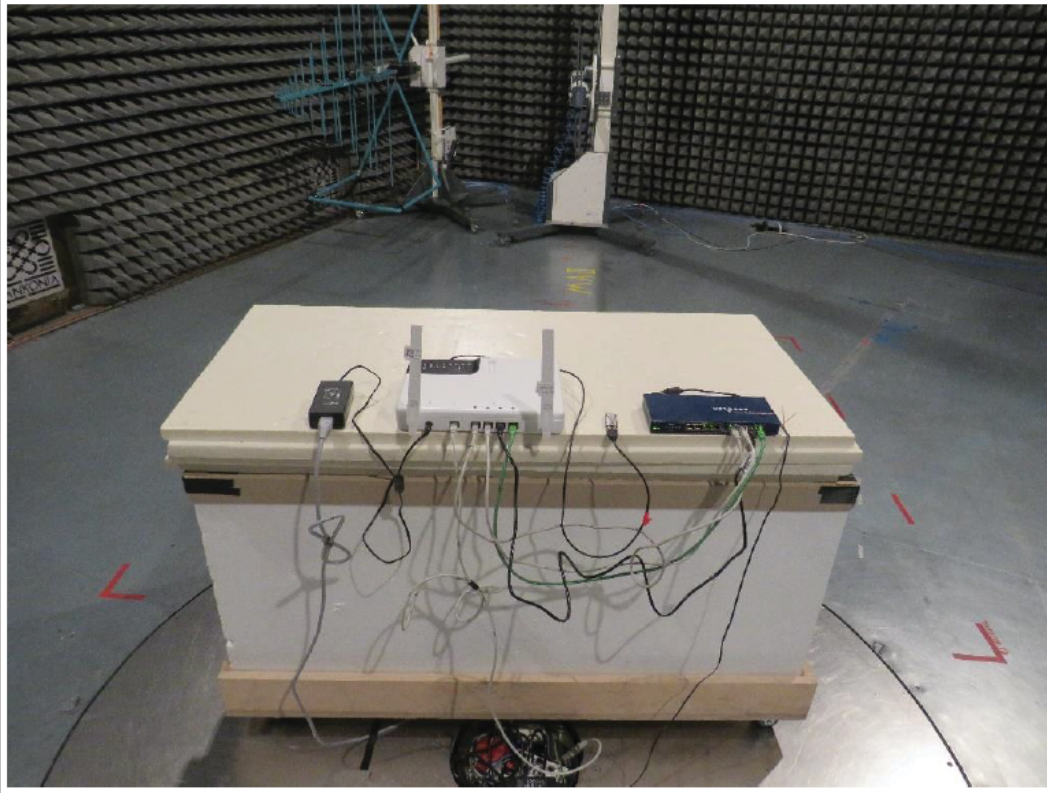

Setup for measurements below 1 GHz

Setup for measurements below 1 GHz

FCC ID: QRI-QCONNECT
IC: 4708A-QCONNECT
HVIN: Qubic Connect

FCC ID: QRI-QCONNECT
IC: 4708A-QCONNECT
HVIN: Qubic Connect
GOM-2206-1512-TFCMOCORSE-V01

Setup below 1 GHz

Setup below 1 GHz