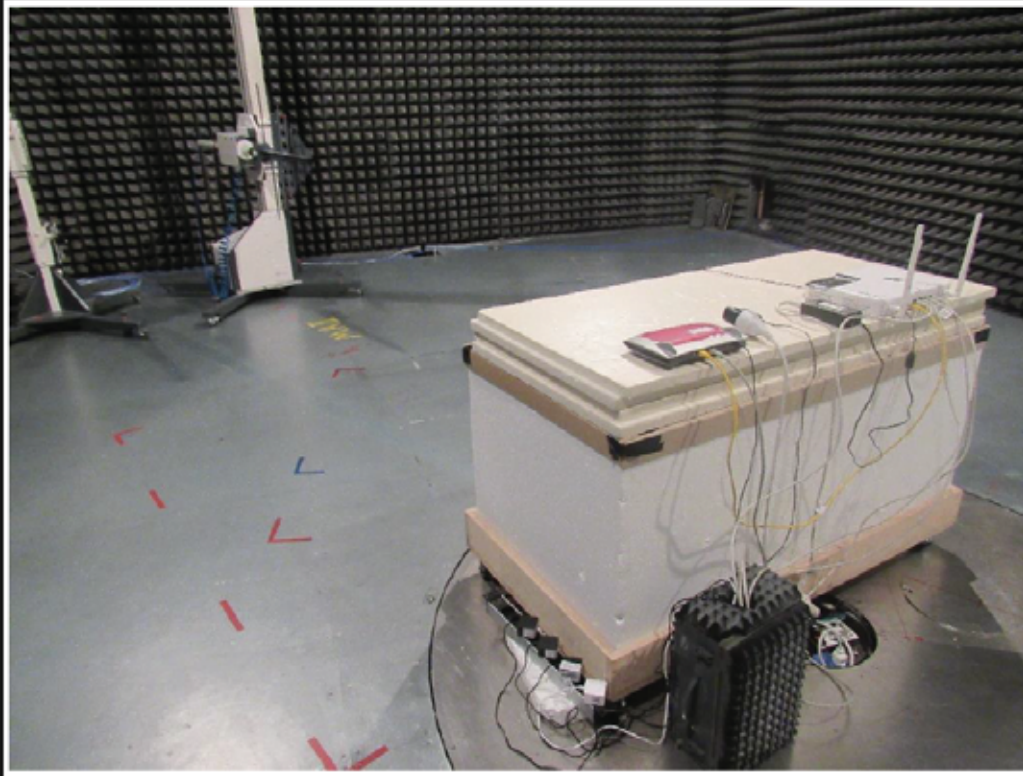

Setup for measurements below 1 GHz

Setup for measurements below 1 GHz

FCC ID: QRI-QCONNECT
IC: 4708A-QCONNECT
HVIN: Qubic Connect

FCC ID: QRI-QCONNECT
IC: 4708A-QCONNECT
HVIN: Qubic Connect
GOM-2206-1512-TFCMOCORSE-V01

Setup below 1 GHz

Setup below 1 GHz