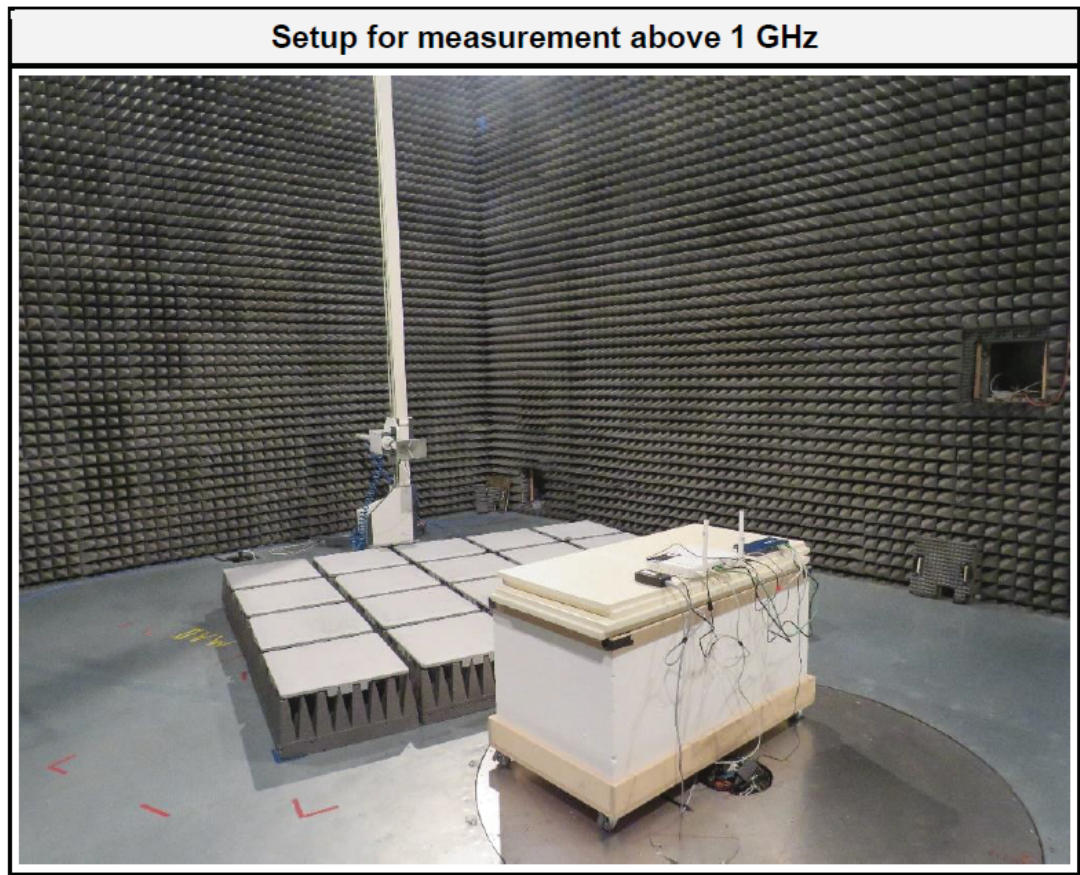

Setup for measurements below 1 GHz

Setup for measurements below 1 GHz

FCC ID: QRI-QCONNECT
IC: 4708A-QCONNECT
HVIN: Qubic Connect

FCC ID: QRI-QCONNECT
IC: 4708A-QCONNECT
HVIN: Qubic Connect
GOM-2206-1512-TFCMOCORSE-V01

Setup below 1 GHz

Setup below 1 GHz