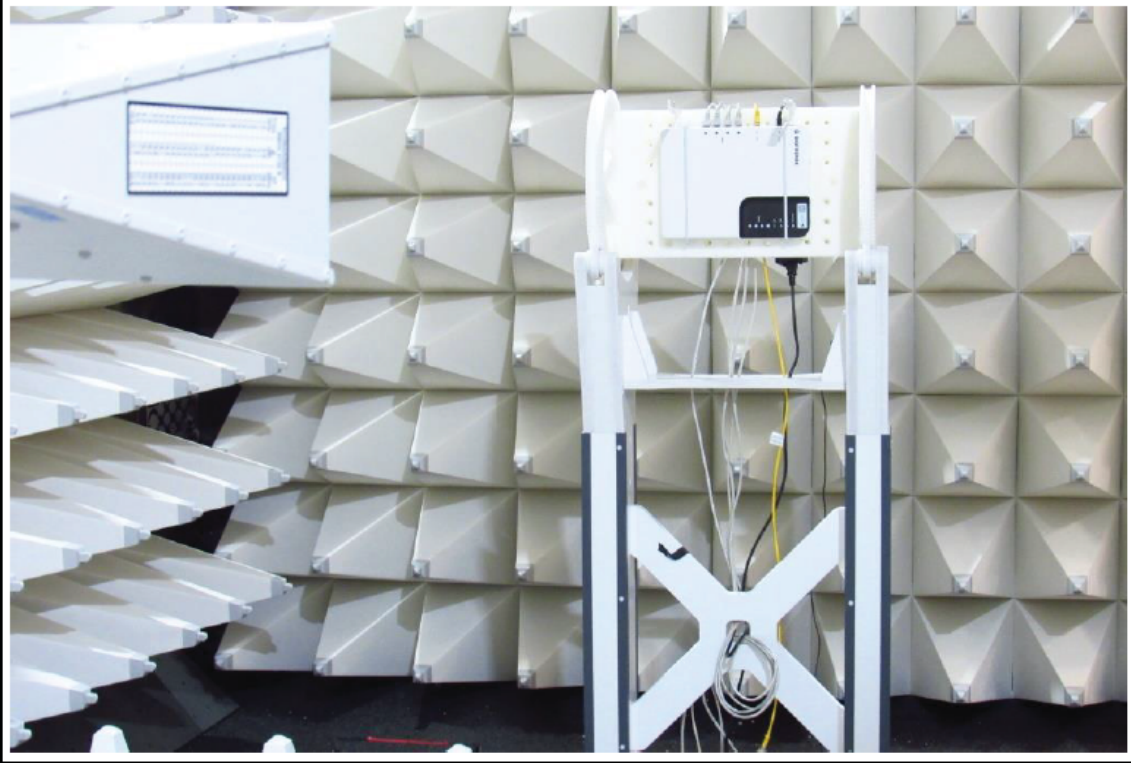

**Setup for measurements above 1 GHz**

**Setup for measurements above 1 GHz**

FCC ID: QRI-QCONNECT  
IC: 4708A-QCONNECT  
HVIN: Qubic Connect

**Setup for measurements above 1 GHz**

**Setup for measurements below 1 GHz**