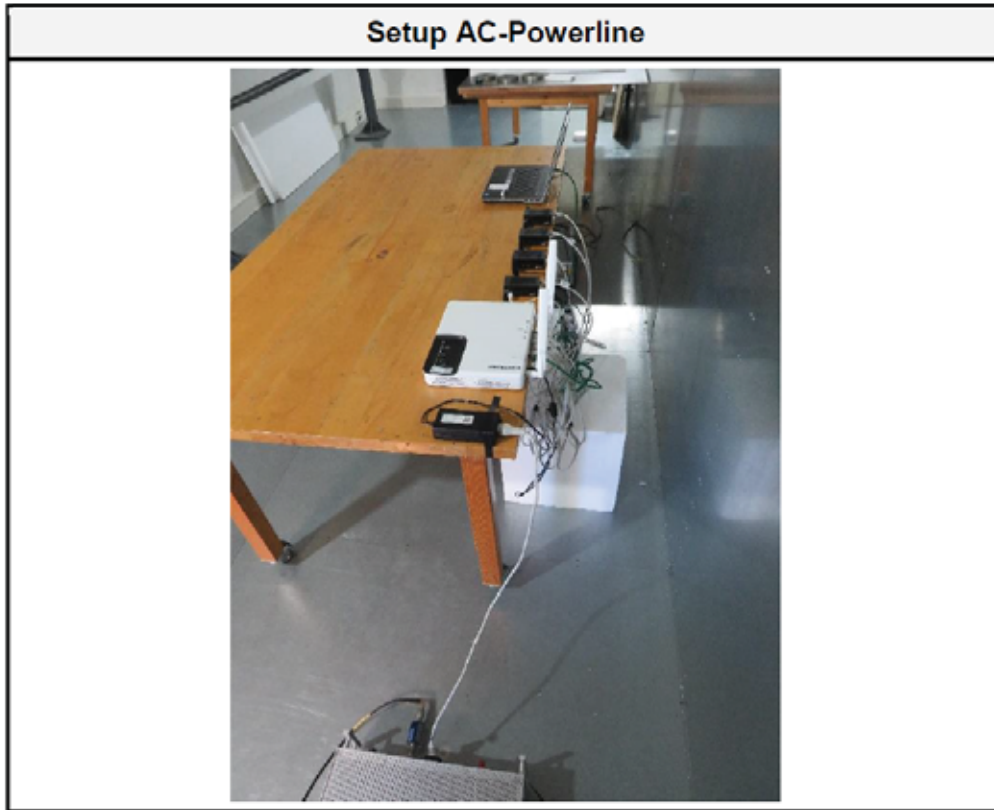

FCC ID: QRI-QCONNECT
IC: 4708A-QCONNECT
HVIN: Qubic Connect

G0M-2206-1512-TFC247WF-V01

G0M-2206-1512