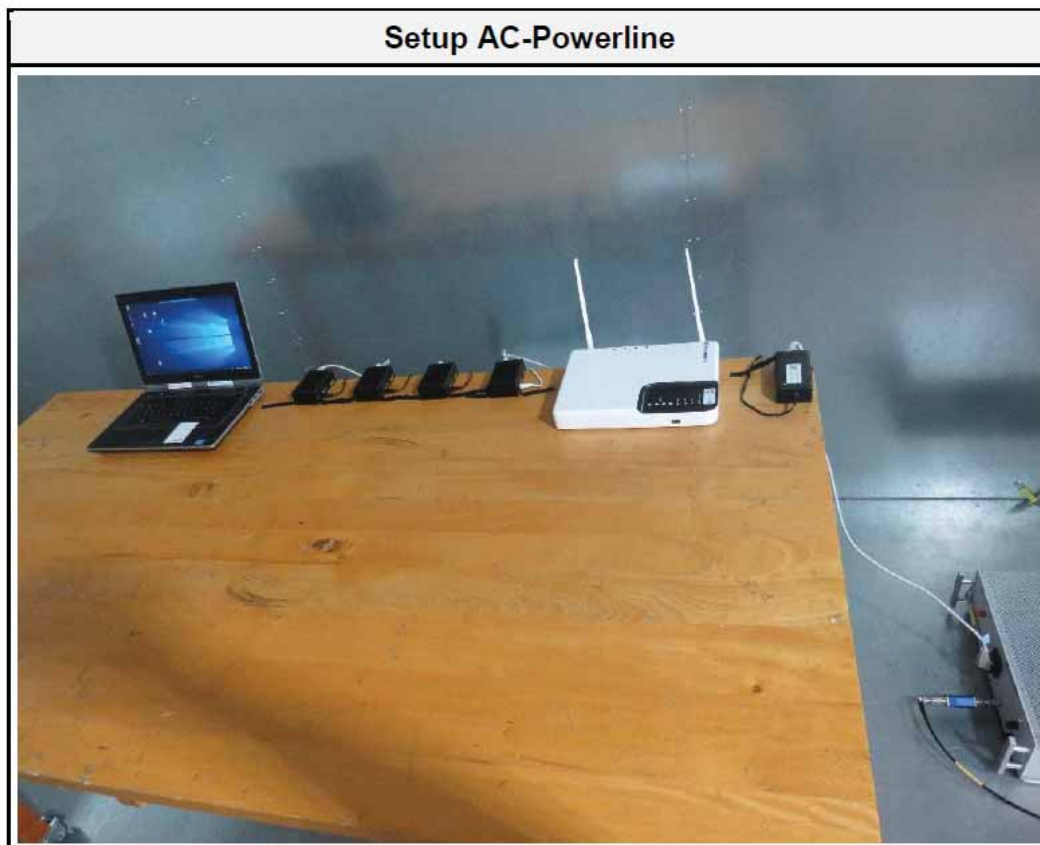

FCC ID: QRI-QCONNECT
IC: 4708A-QCONNECT
HVIN: Qubic Connect

G0M-2206-1512-TFC247WF-V01

G0M-2206-1512