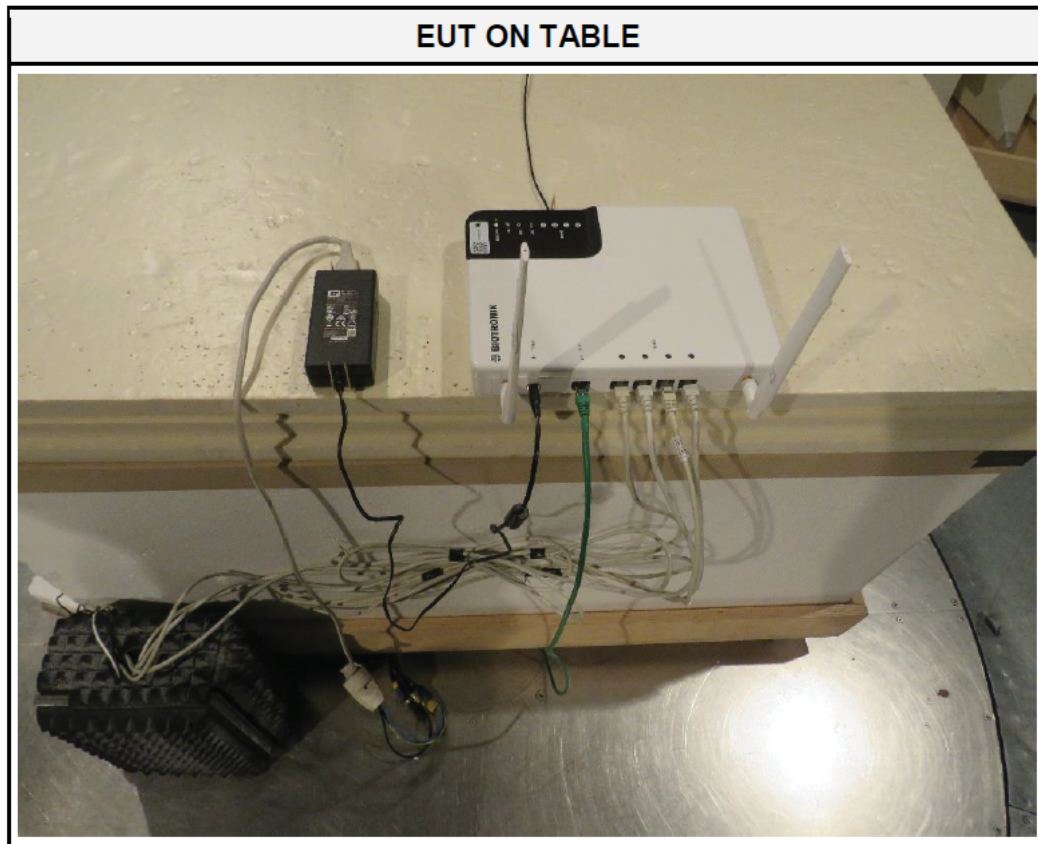

FCC ID: QRI-QCONNECT
IC: 4708A-QCONNECT
HVIN: Qubic Connect

G0M-2206-1512-EF0115B-V01:

FCC ID: QRI-QCONNECT
IC: 4708A-QCONNECT
HVIN: Qubic Connect

TEST SETUP 200-1000MHz

TEST SETUP 1-17GHz