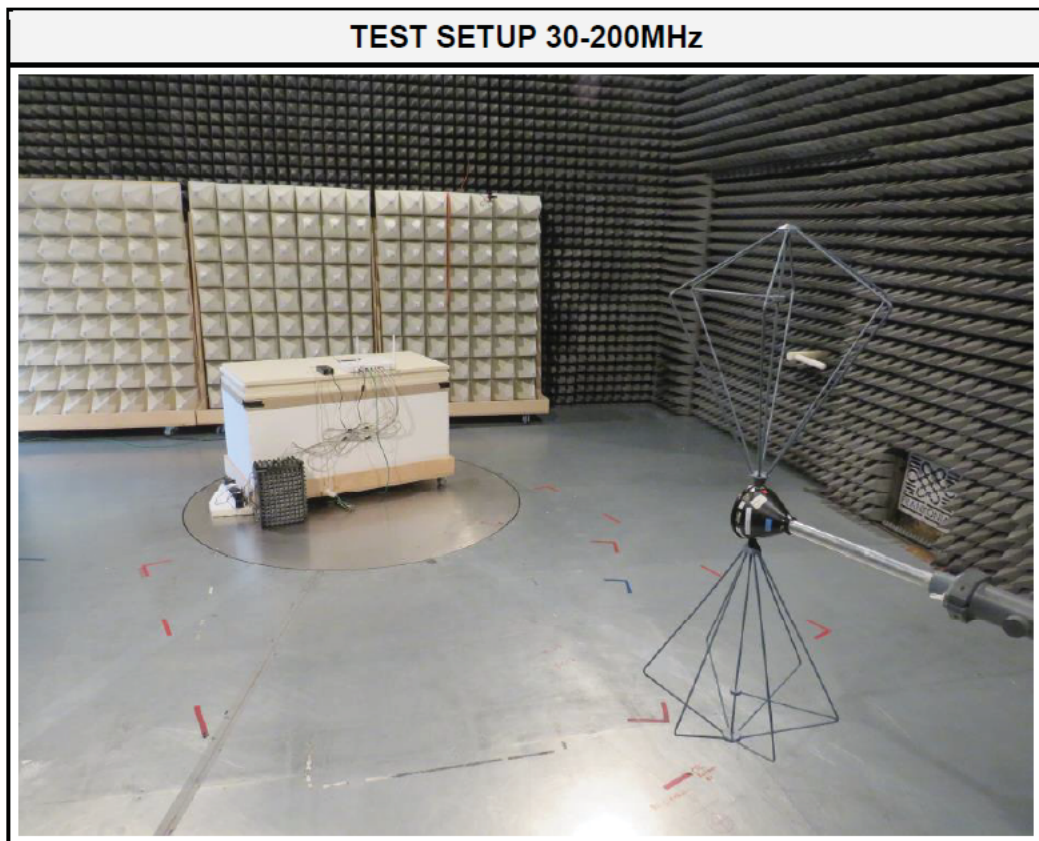

FCC ID: QRI-QCONNECT
IC: 4708A-QCONNECT
HVIN: Qubic Connect

G0M-2206-1512-EF0115B-V01:

FCC ID: QRI-QCONNECT
IC: 4708A-QCONNECT
HVIN: Qubic Connect

TEST SETUP 200-1000MHz

TEST SETUP 1-17GHz