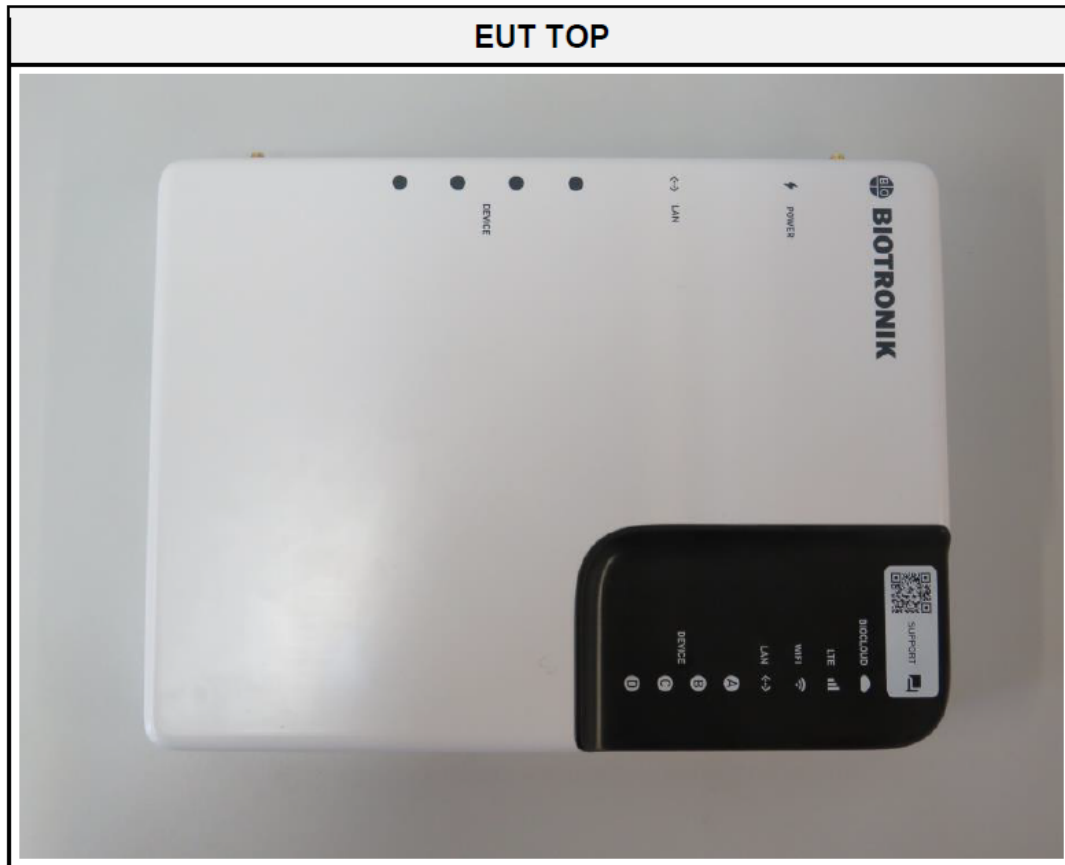

FCC ID: QRI-QCONNECT  
IC: 4708A-QCONNECT  
HVIN: Qubic Connect

FCC ID: QRI-QCONNECT  
IC: 4708A-QCONNECT  
HVIN: Qubic Connect

**EUT FRONT**

**EUT RIGHT SIDE**

FCC ID: QRI-QCONNECT  
IC: 4708A-QCONNECT  
HVIN: Qubic Connect