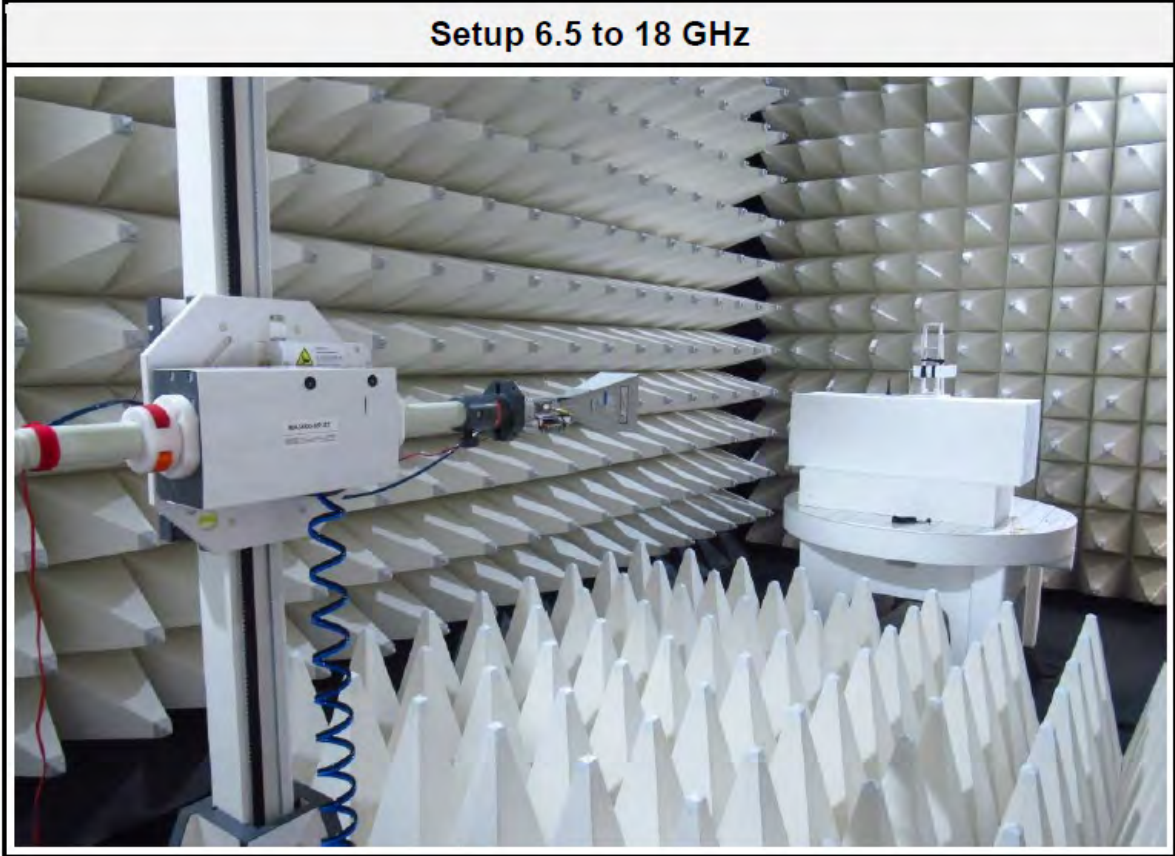

FCC ID: QRI-DATABRIDGE
IC: 4708A-DATABRIDGE
HVIN: DataBridge

Setup 30 to 200 MHz B

Setup 0.2 to 1 GHz A

FCC ID: QRI-DATABRIDGE
IC: 4708A-DATABRIDGE
HVIN: DataBridge

FCC ID: QRI-DATABRIDGE
IC: 4708A-DATABRIDGE
HVIN: DataBridge