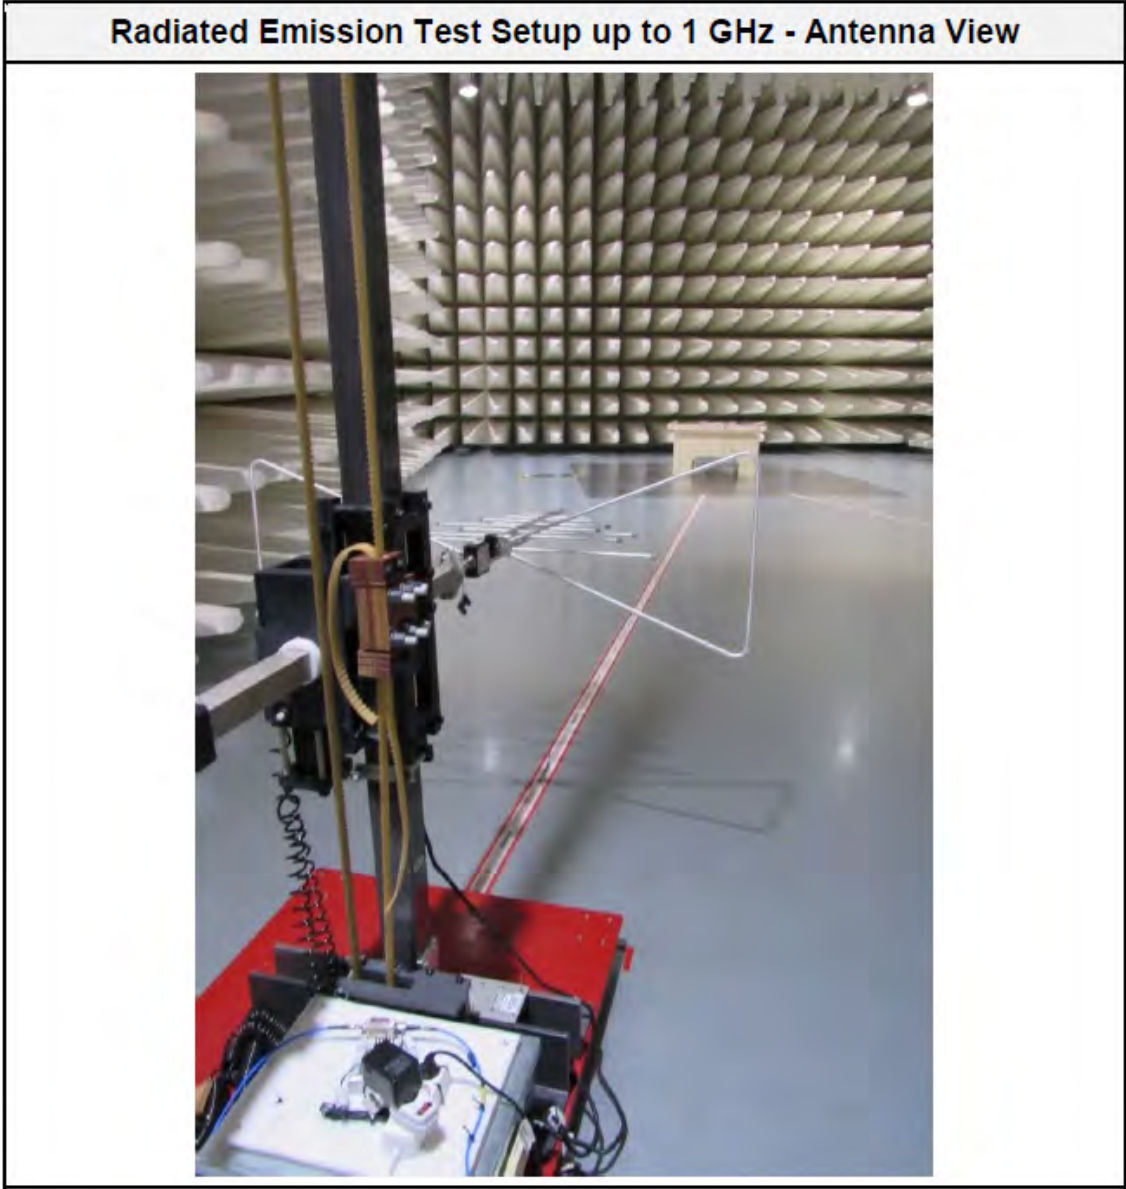

FCC ID: QRI-DATABRIDGE
IC: 4708A-DATABRIDGE
HVIN: DataBridge