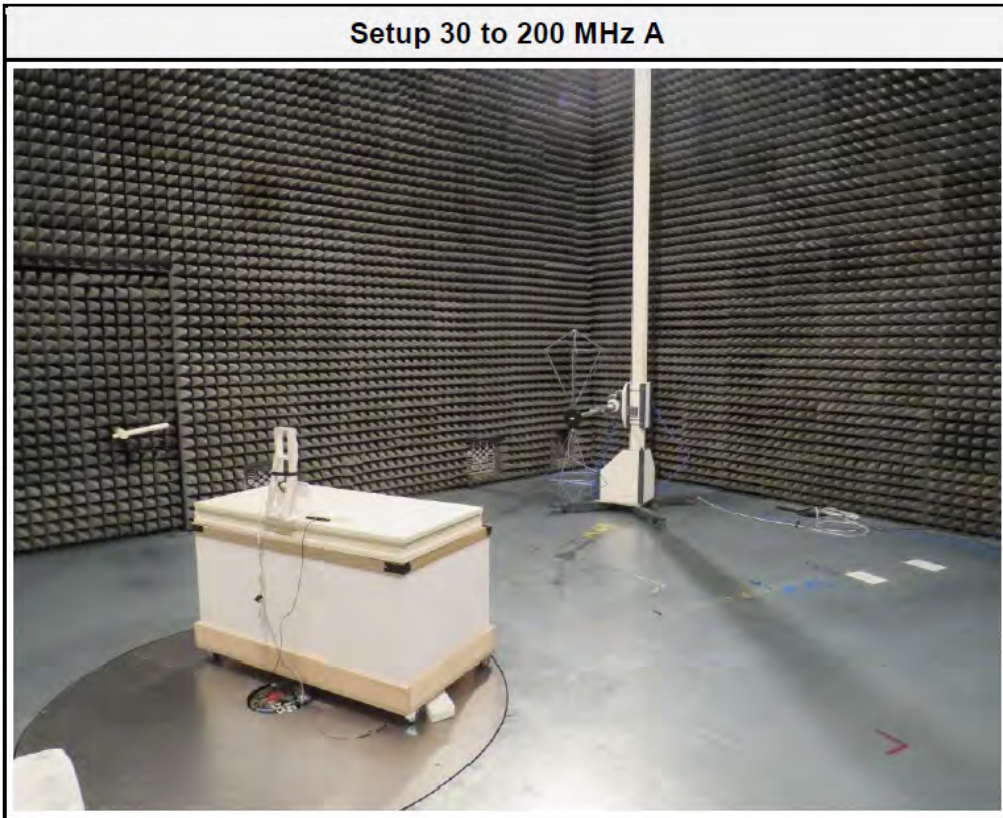

FCC ID: QRI-DATABRIDGE
IC: 4708A-DATABRIDGE
HVIN: DataBridge

Setup 30 to 200 MHz B

Setup 0.2 to 1 GHz A

FCC ID: QRI-DATABRIDGE
IC: 4708A-DATABRIDGE
HVIN: DataBridge

FCC ID: QRI-DATABRIDGE
IC: 4708A-DATABRIDGE
HVIN: DataBridge