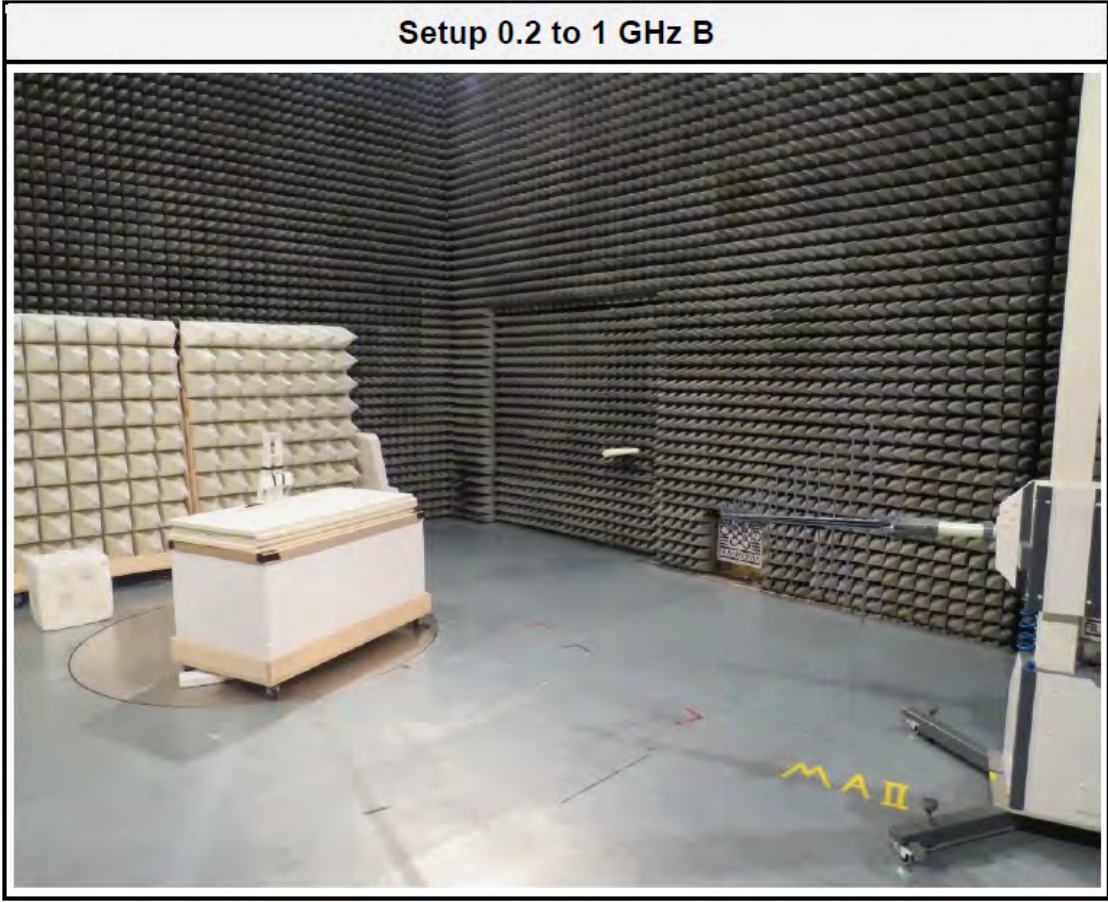

FCC ID: QRI-DATABRIDGE
IC: 4708A-DATABRIDGE
HVIN: DataBridge

Setup 30 to 200 MHz B

Setup 0.2 to 1 GHz A

FCC ID: QRI-DATABRIDGE
IC: 4708A-DATABRIDGE
HVIN: DataBridge

FCC ID: QRI-DATABRIDGE
IC: 4708A-DATABRIDGE
HVIN: DataBridge