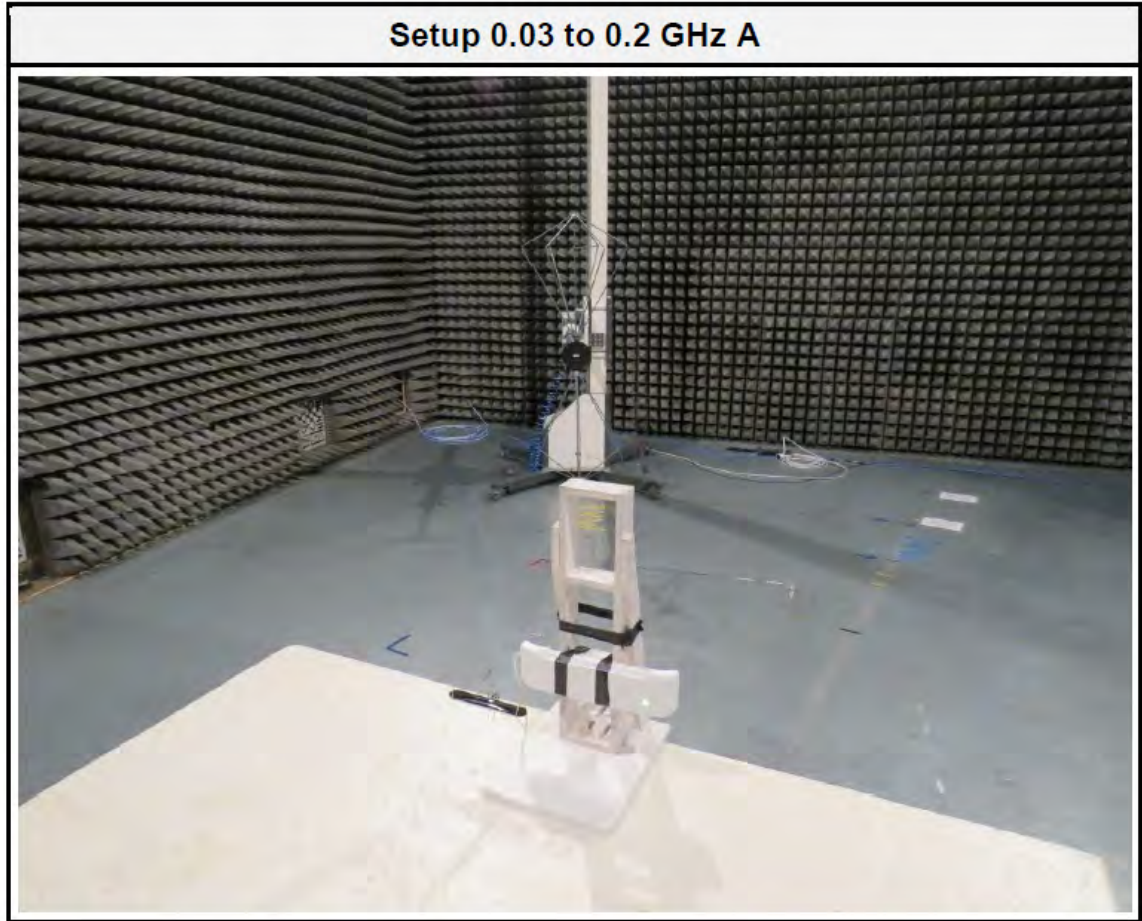

FCC ID: QRI-DATABRIDGE
IC: 4708A-DATABRIDGE
HVIN: DataBridge

Setup 30 to 200 MHz B

Setup 0.2 to 1 GHz A

FCC ID: QRI-DATABRIDGE
IC: 4708A-DATABRIDGE
HVIN: DataBridge

FCC ID: QRI-DATABRIDGE
IC: 4708A-DATABRIDGE
HVIN: DataBridge