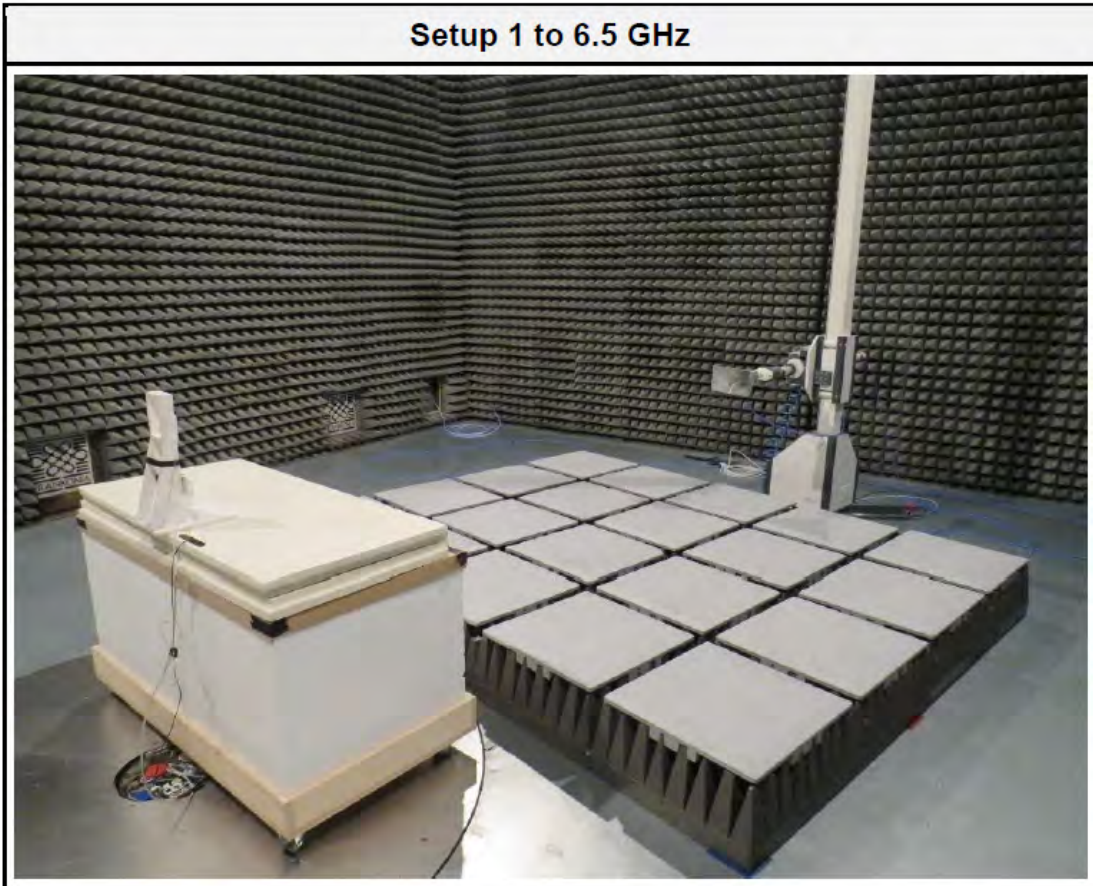

FCC ID: QRI-DATABRIDGE
IC: 4708A-DATABRIDGE
HVIN: DataBridge