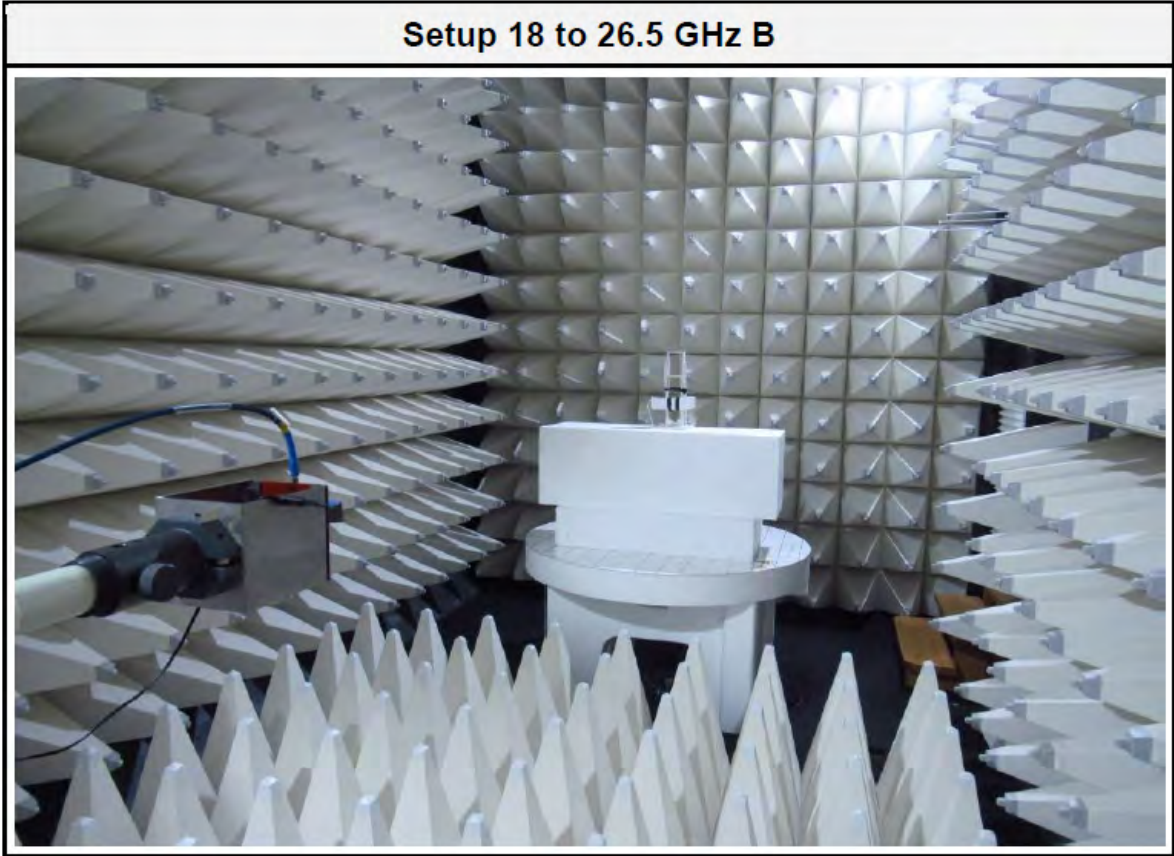

FCC ID: QRI-DATABRIDGE
IC: 4708A-DATABRIDGE
HVIN: DataBridge

Setup 30 to 200 MHz B

Setup 0.2 to 1 GHz A

FCC ID: QRI-DATABRIDGE
IC: 4708A-DATABRIDGE
HVIN: DataBridge

FCC ID: QRI-DATABRIDGE
IC: 4708A-DATABRIDGE
HVIN: DataBridge