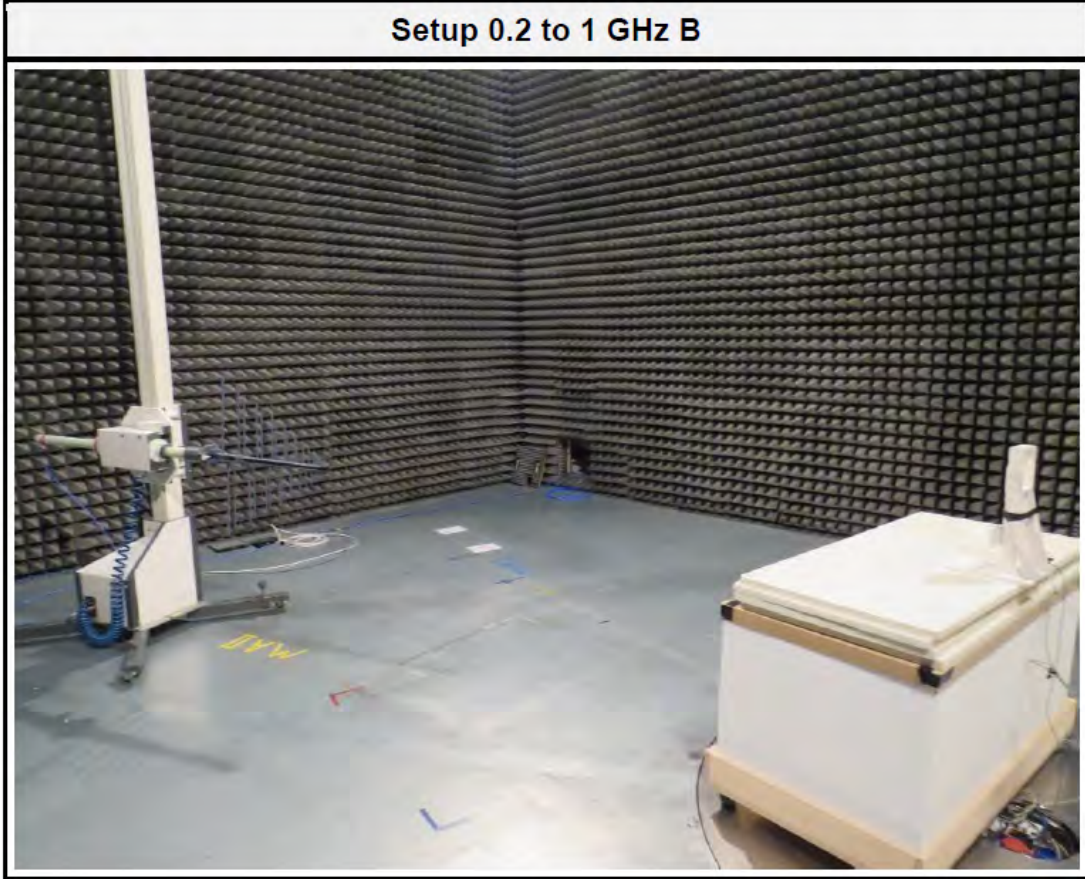

FCC ID: QRI-DATABRIDGE
IC: 4708A-DATABRIDGE
HVIN: DataBridge