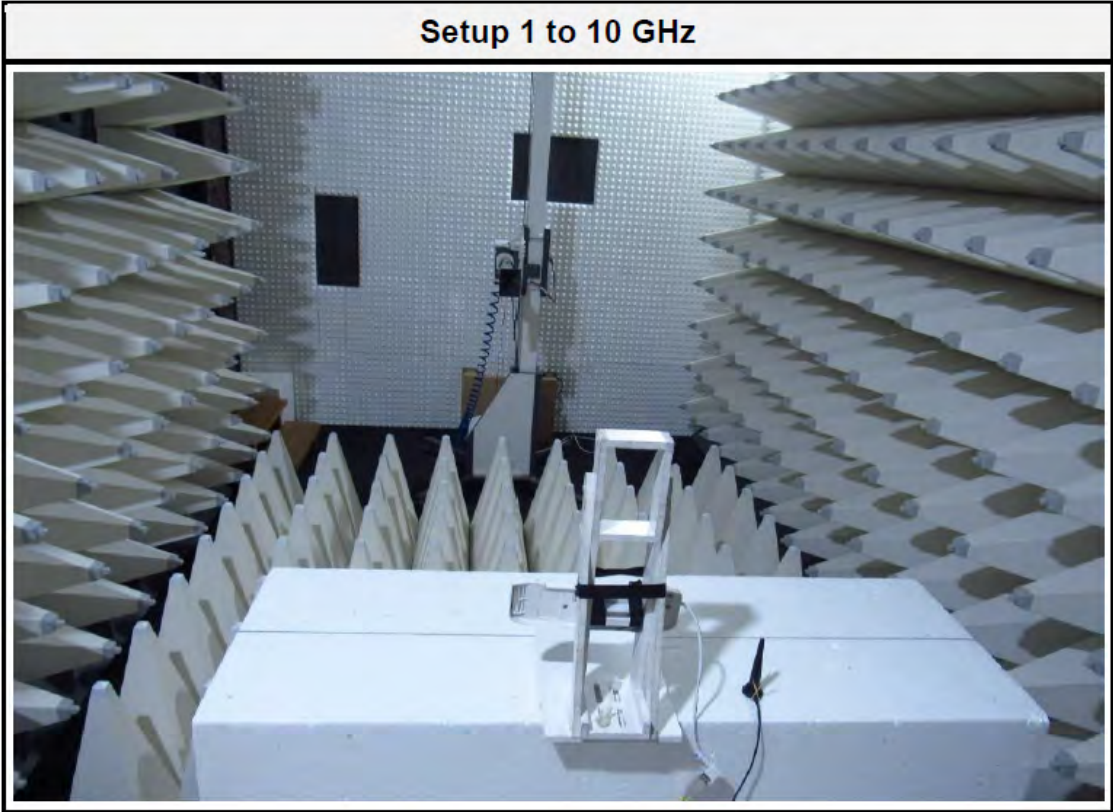

FCC ID: QRI-DATABRIDGE
IC: 4708A-DATABRIDGE
HVIN: DataBridge

Setup 30 to 200 MHz B

Setup 0.2 to 1 GHz A

FCC ID: QRI-DATABRIDGE
IC: 4708A-DATABRIDGE
HVIN: DataBridge

FCC ID: QRI-DATABRIDGE
IC: 4708A-DATABRIDGE
HVIN: DataBridge