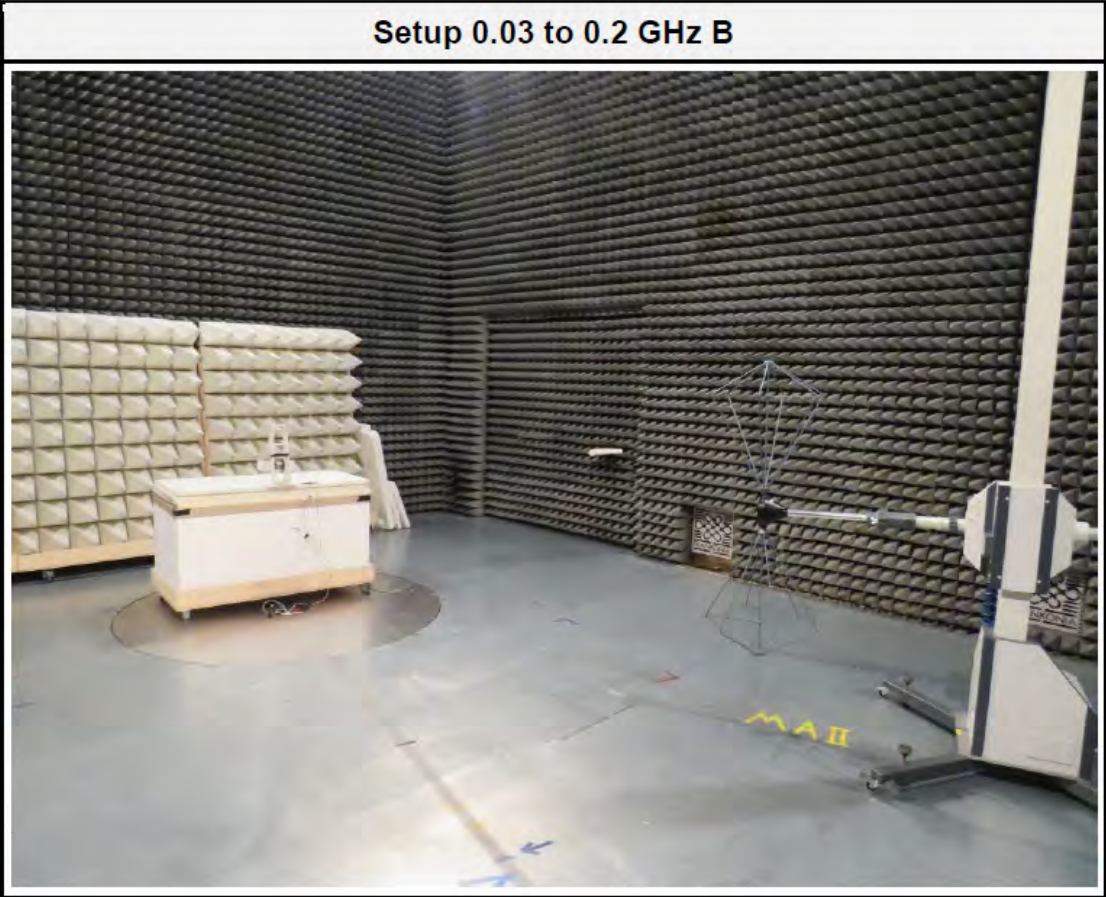

FCC ID: QRI-DATABRIDGE
IC: 4708A-DATABRIDGE
HVIN: DataBridge

Setup 30 to 200 MHz B

Setup 0.2 to 1 GHz A

FCC ID: QRI-DATABRIDGE
IC: 4708A-DATABRIDGE
HVIN: DataBridge

FCC ID: QRI-DATABRIDGE
IC: 4708A-DATABRIDGE
HVIN: DataBridge