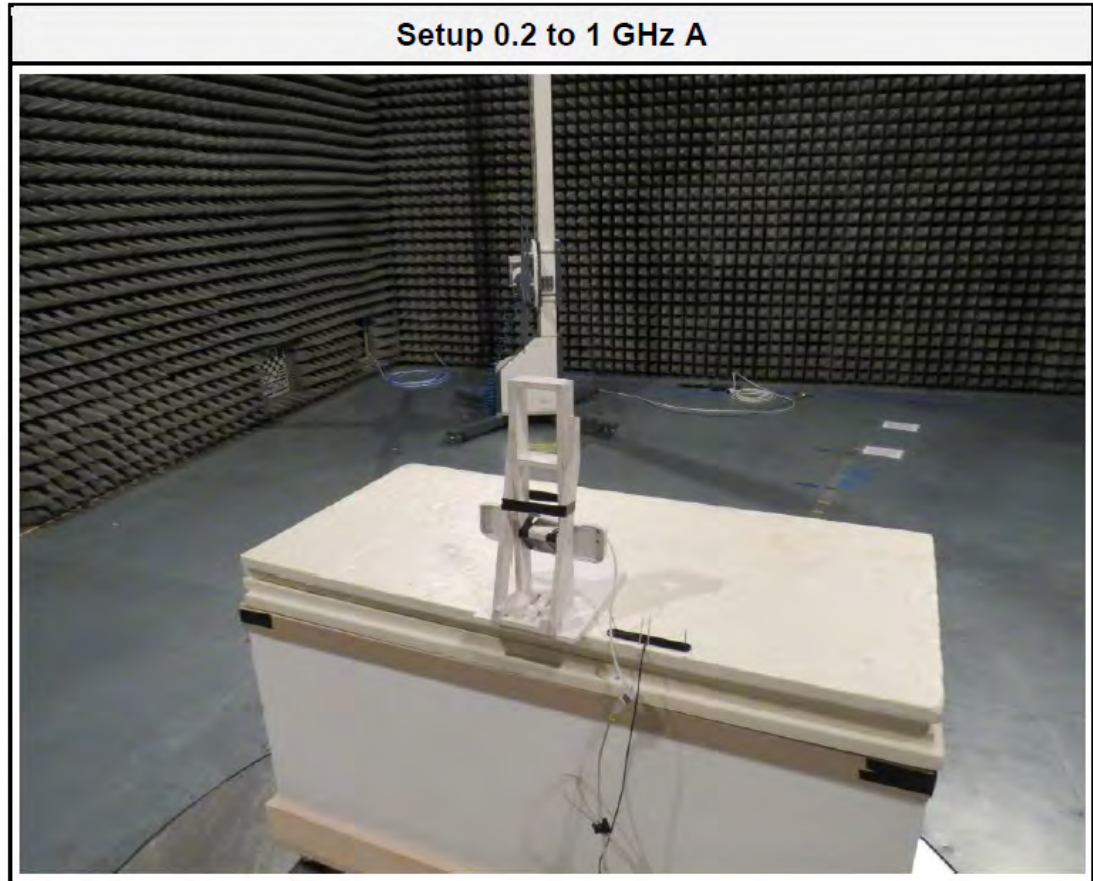

FCC ID: QRI-DATABRIDGE
IC: 4708A-DATABRIDGE
HVIN: DataBridge

Setup 30 to 200 MHz B

Setup 0.2 to 1 GHz A

FCC ID: QRI-DATABRIDGE
IC: 4708A-DATABRIDGE
HVIN: DataBridge

FCC ID: QRI-DATABRIDGE
IC: 4708A-DATABRIDGE
HVIN: DataBridge