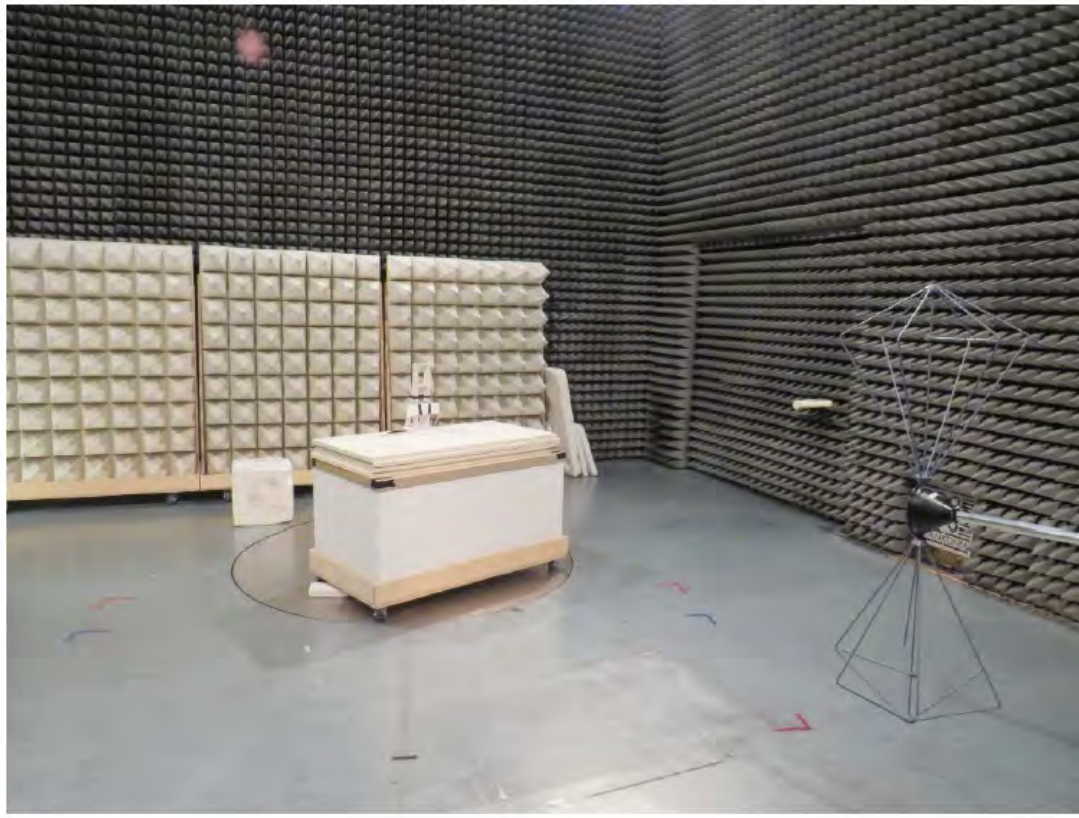

FCC ID: QRI-DATABRIDGE
IC: 4708A-DATABRIDGE
HVIN: DataBridge

Setup 30 to 200 MHz B

Setup 0.2 to 1 GHz A

FCC ID: QRI-DATABRIDGE
IC: 4708A-DATABRIDGE
HVIN: DataBridge

FCC ID: QRI-DATABRIDGE
IC: 4708A-DATABRIDGE
HVIN: DataBridge