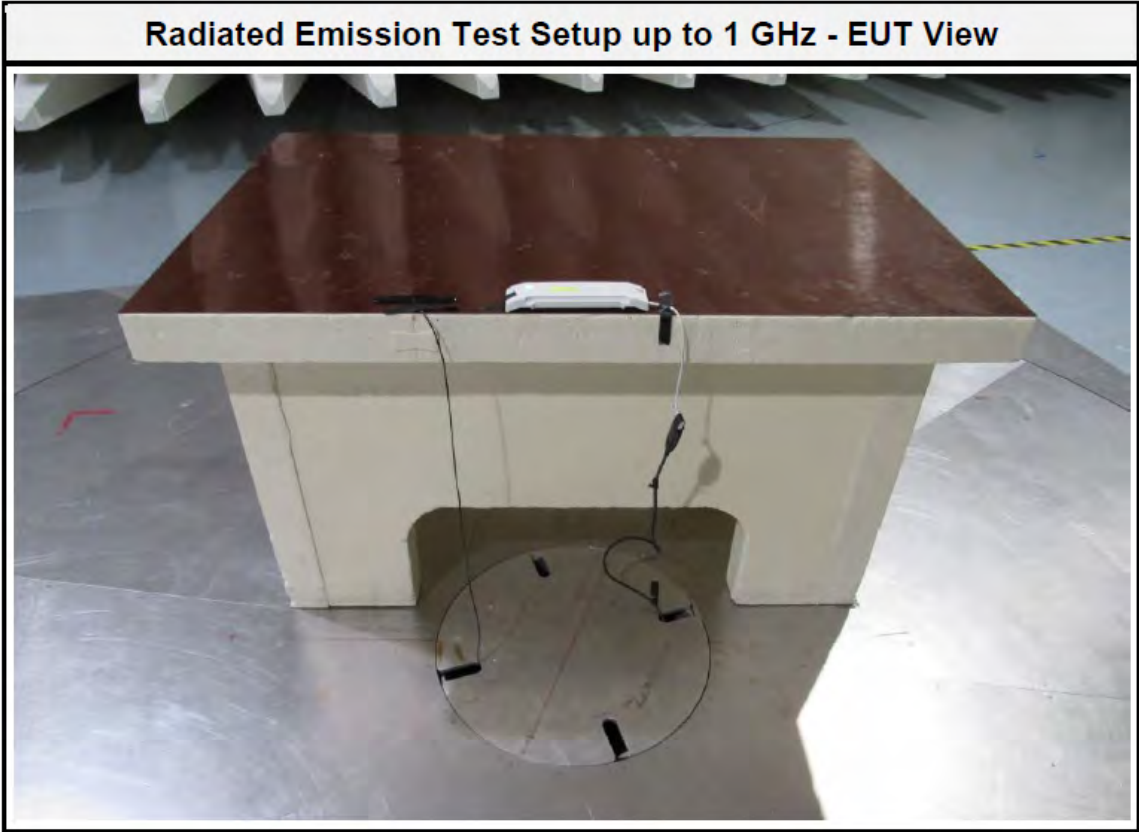

FCC ID: QRI-DATABRIDGE
IC: 4708A-DATABRIDGE
HVIN: DataBridge