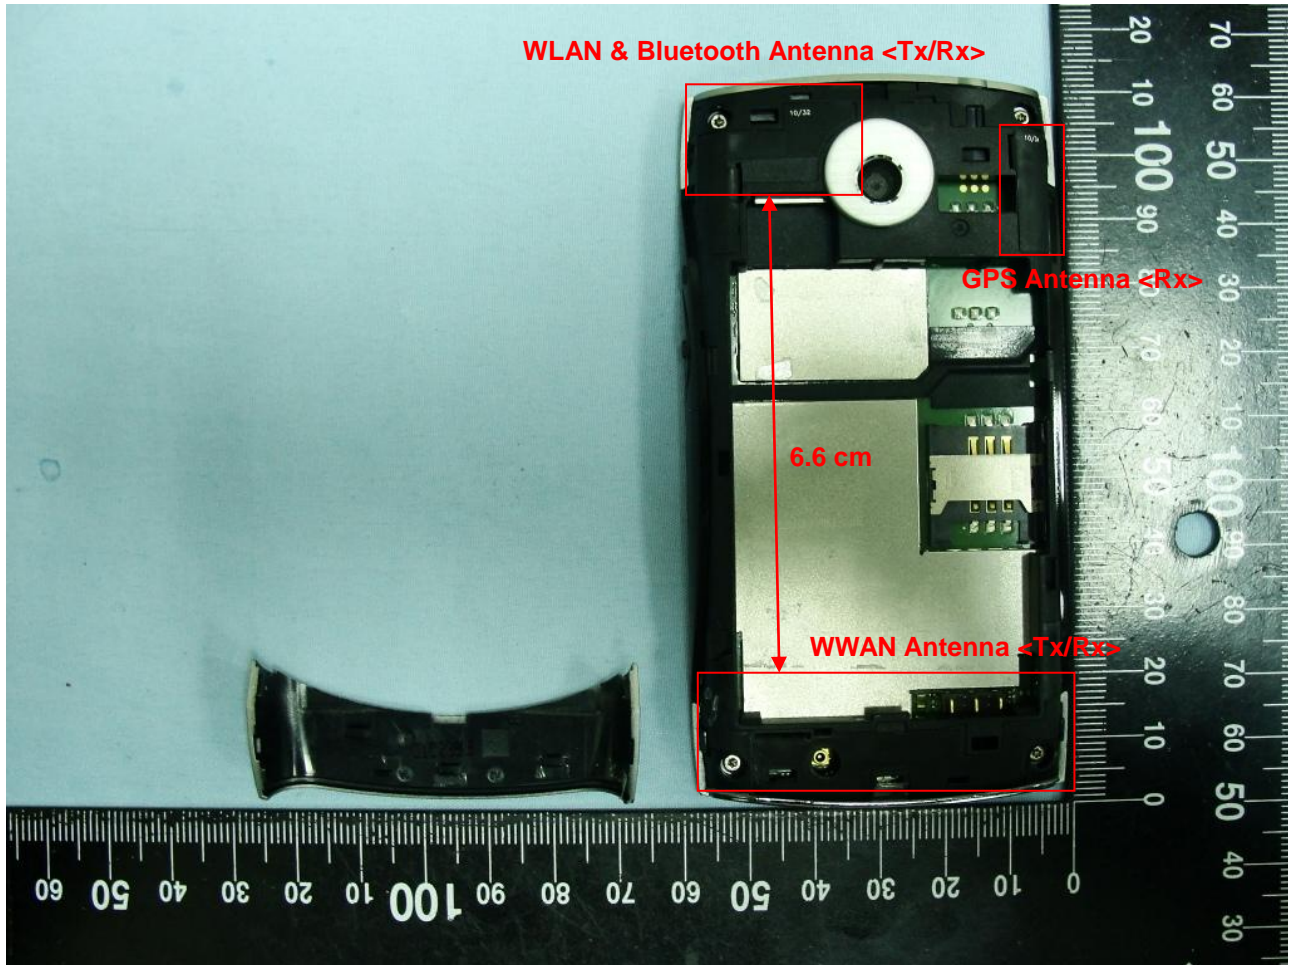

Appendix D. Product Photos

Antenna Location :

Appendix E. Test Setup Photos

<Head SAR>

Right Cheek

Right Tilted

Left Cheek

Left Tilted

<Body SAR>

Front Face of the DUT with Phantom 1 cm Gap
(DUT without Earphone)

Rear Face of the DUT with Phantom 1 cm Gap
(DUT without Earphone)

Rear Face of the DUT with Phantom 1 cm Gap
(DUT with Earphone)