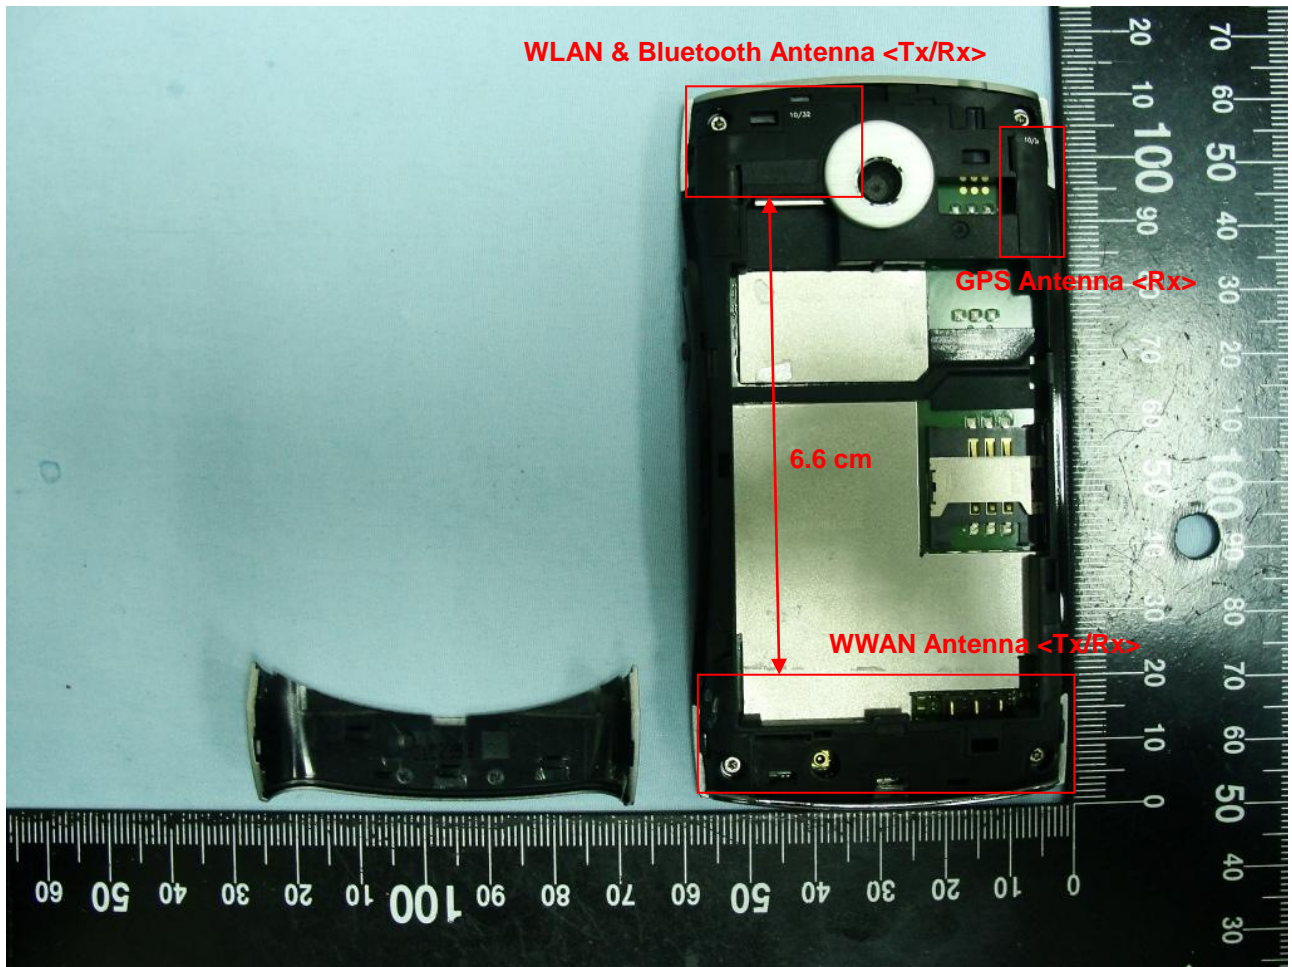

Appendix D. Product Photos

Antenna Location :

Appendix E. Test Setup Photos

<Head SAR>

Right Cheek

Right Tilted

Left Cheek

Left Tilted

<Body SAR>

Front Face of the DUT with Phantom 1 cm Gap
(DUT without Earphone)

Rear Face of the DUT with Phantom 1 cm Gap
(DUT without Earphone)

Rear Face of the DUT with Phantom 1 cm Gap
(DUT with Earphone)

Top Side of the DUT with Phantom 1 cm Gap
(DUT without Earphone)

Right of the DUT with Phantom 1 cm Gap
(DUT without Earphone)

Left of the DUT with Phantom 1 cm Gap
(DUT without Earphone)