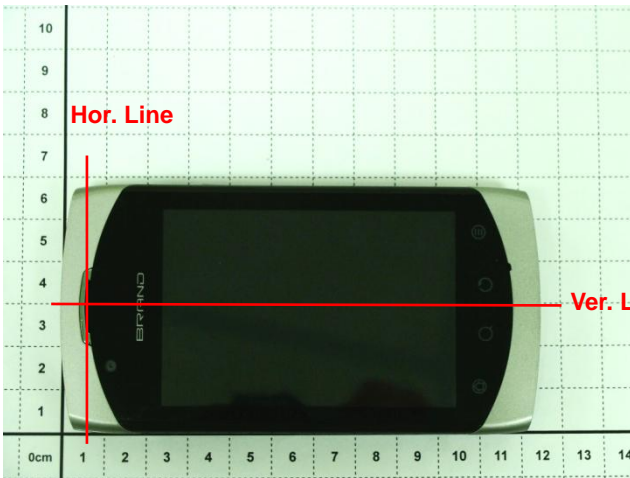

Appendix D. Product Photos

Antenna Location :

Appendix E. Test Setup Photos

<Head SAR>

Right Cheek

Right Tilted

Left Cheek

Left Tilted

<Body SAR>

Front Face of the DUT with Phantom 1 cm Gap
(DUT without Earphone)

Rear Face of the DUT with Phantom 1 cm Gap
(DUT without Earphone)

Rear Face of the DUT with Phantom 1 cm Gap
(DUT with Earphone)