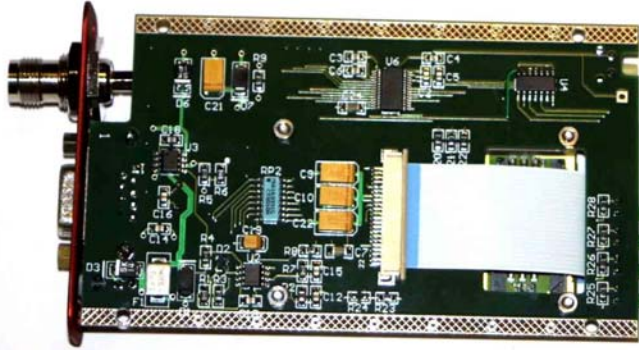

Model: Redwing GPRS
Model Number: G3110
FCC ID: QQL-R1902G

PCB Bottom view