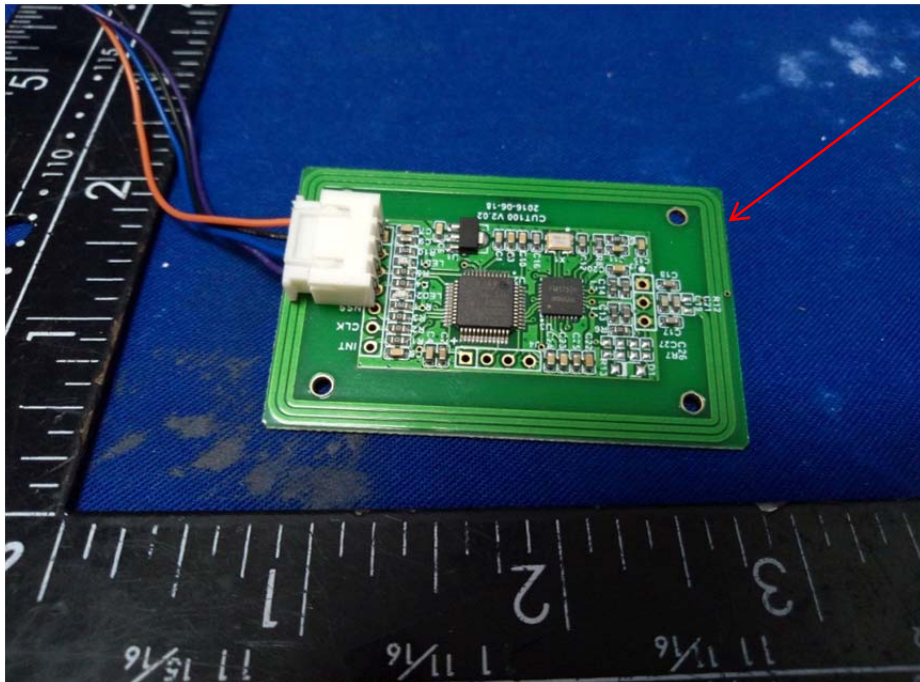

Internal Photo

For Model FS6-AN Panel photo

RFID (13.56MHz) Module

RFID Antenna

For Model FS6-Mini Panel photo