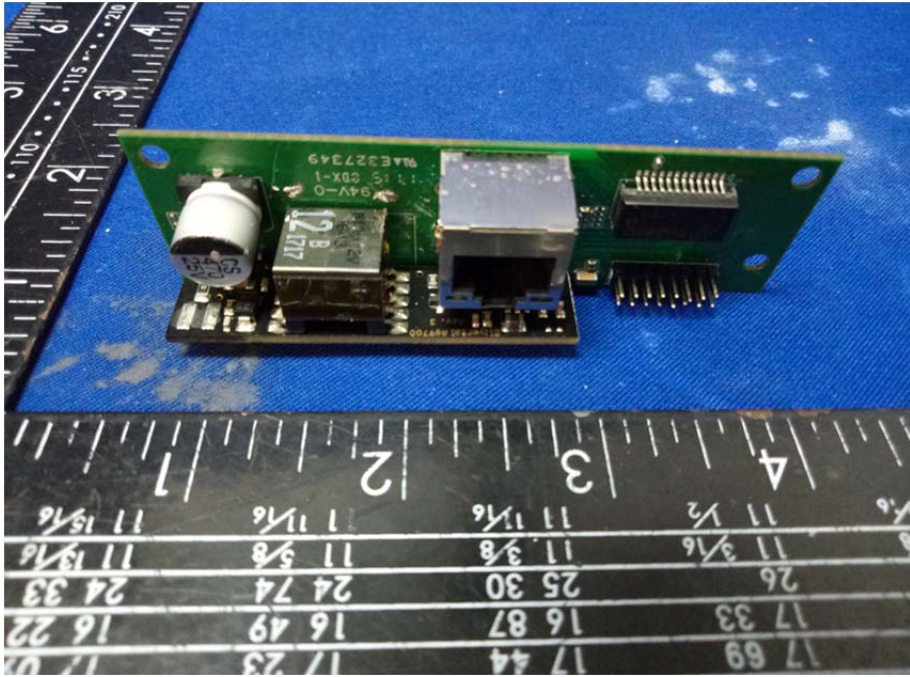

Internal Photo

For Model FS6-AN Panel photo

RFID (13.56MHz) Module

RFID Antenna

For Model FS6-Mini Panel photo