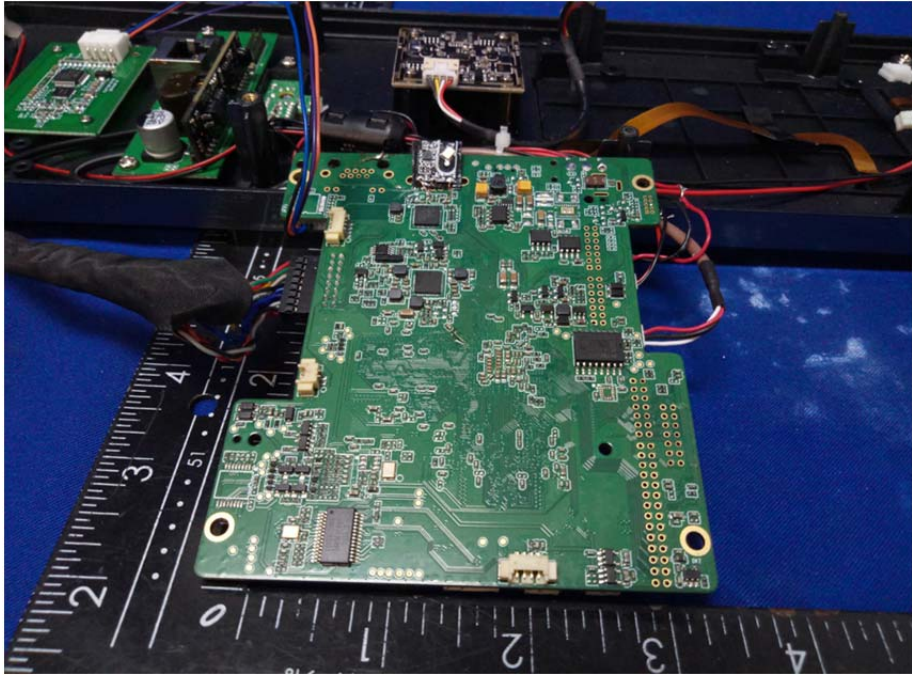

Internal Photo

For Model FS6-AN Panel photo

RFID (13.56MHz) Module

RFID Antenna

For Model FS6-Mini Panel photo