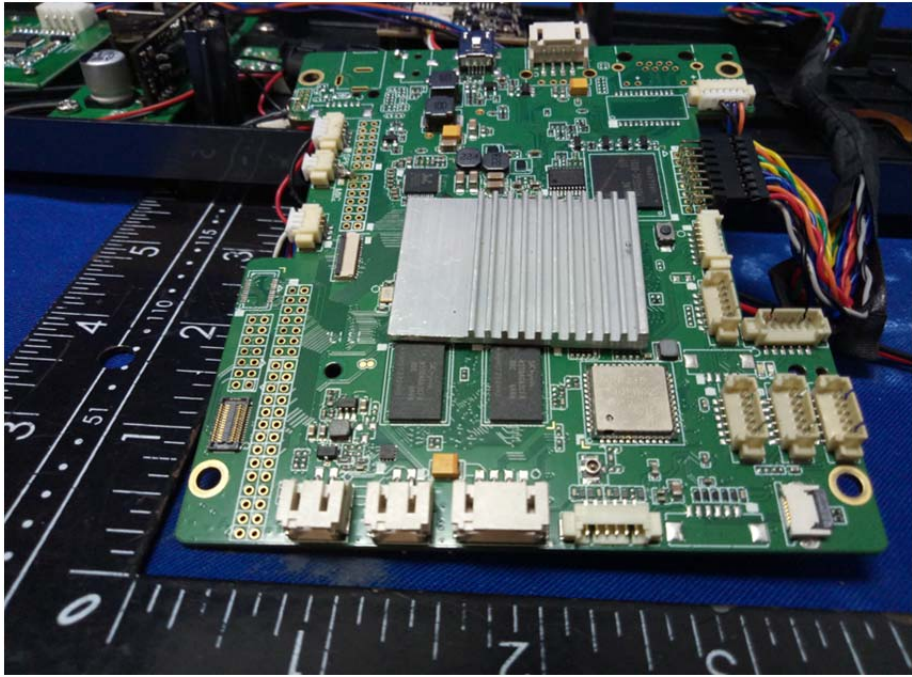

Internal Photo

For Model FS6-AN Panel photo

RFID (13.56MHz) Module

RFID Antenna

For Model FS6-Mini Panel photo