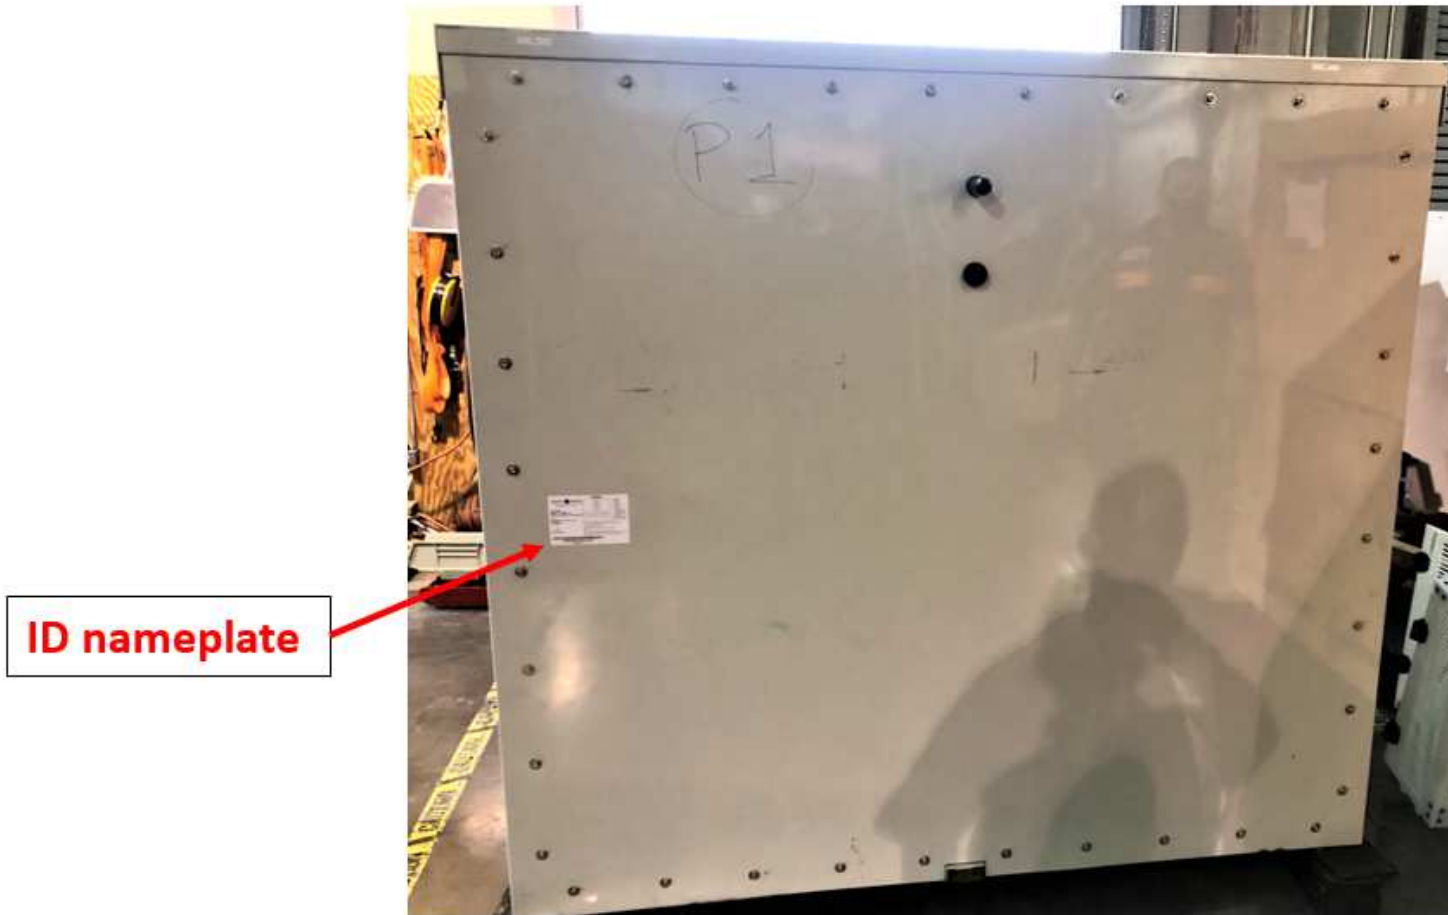

SmartValve 10-3600i  
ID Nameplate Location

**ID nameplate**