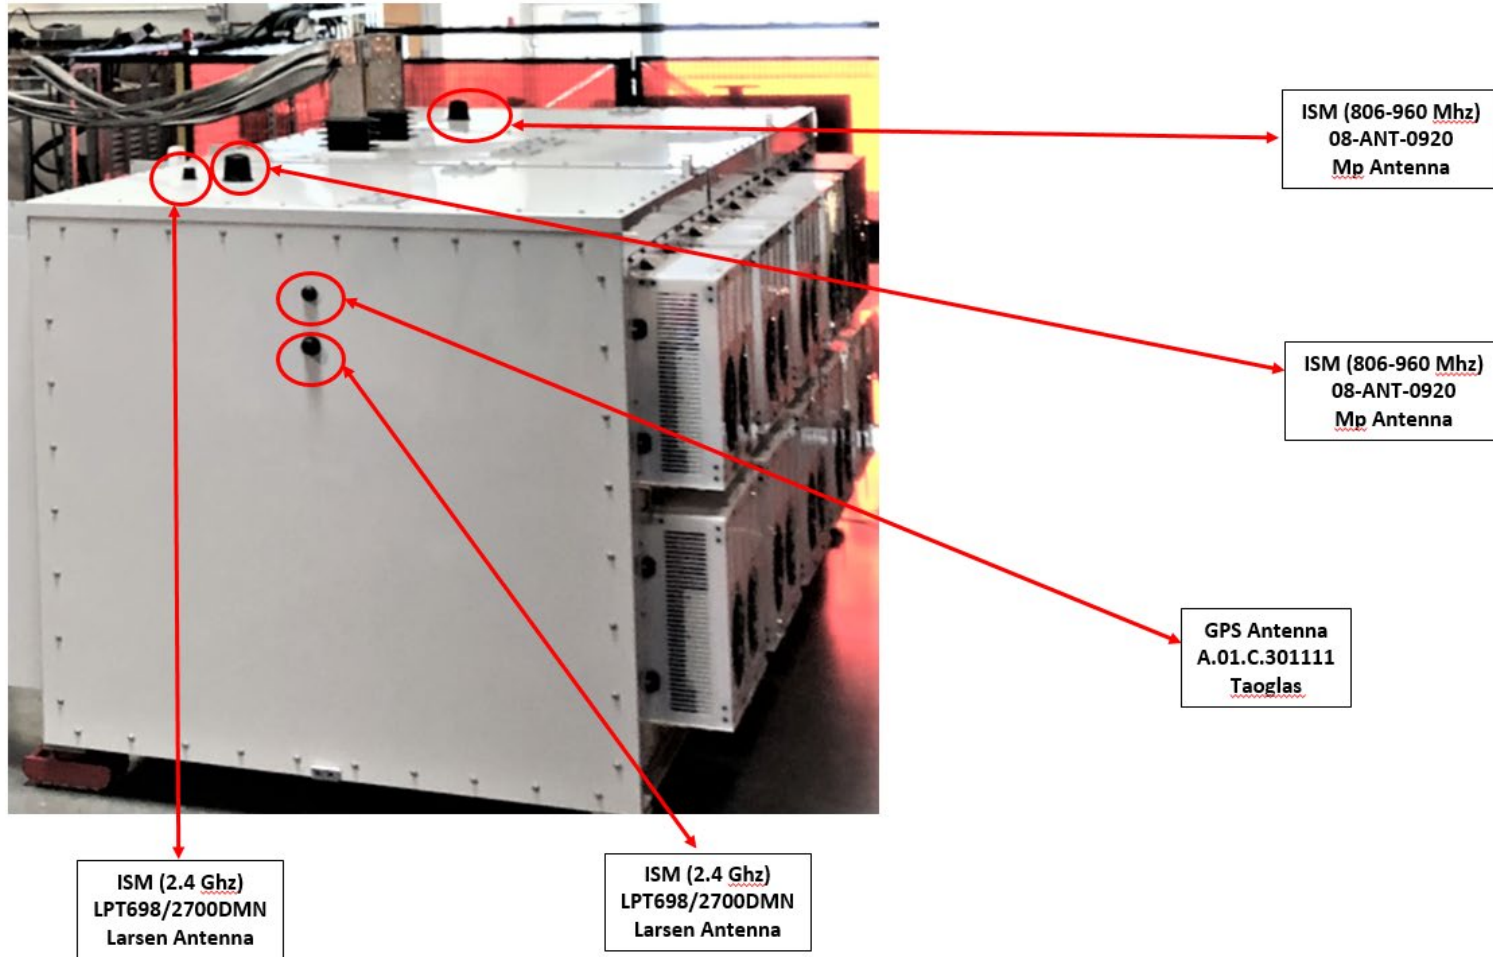

SmartValve with Integrated Bypass 10-3600i

LCS side system view 1

LCS side system view 2

Enclosure Cooler Side 1

Enclosure Cooler Side 2

Top View 1

Top View 2

SmartValve with Integrated Bypass Antennas

Side View 1

Side View 2