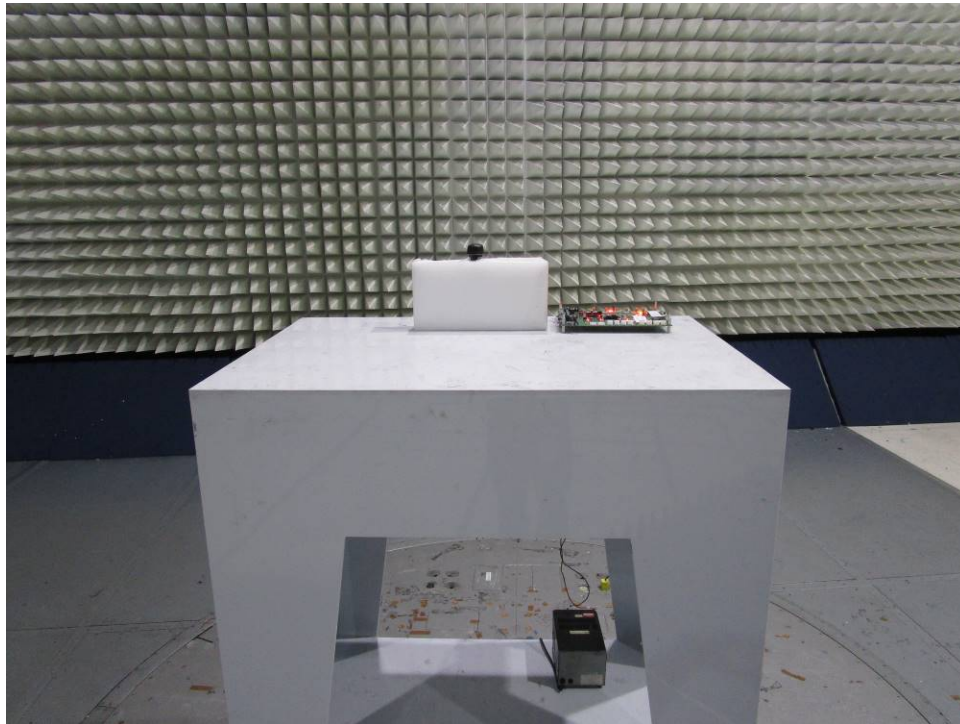

SmartValve™ with Integrated Bypass
Model Number: SmartValve 10-3600i-63

Radiated Band Edge Setup Pictures

Radiated Spurious Setup Pictures

Test Setup Photos for Smart Wires, Inc. on the SmartValve™ with Integrated Bypass

Test Setup Photos for Smart Wires, Inc. on the SmartValve™ with Integrated Bypass

Test Setup Photos for Smart Wires, Inc. on the SmartValve™ with Integrated Bypass

Test Setup Photos for Smart Wires, Inc. on the SmartValve™ with Integrated Bypass