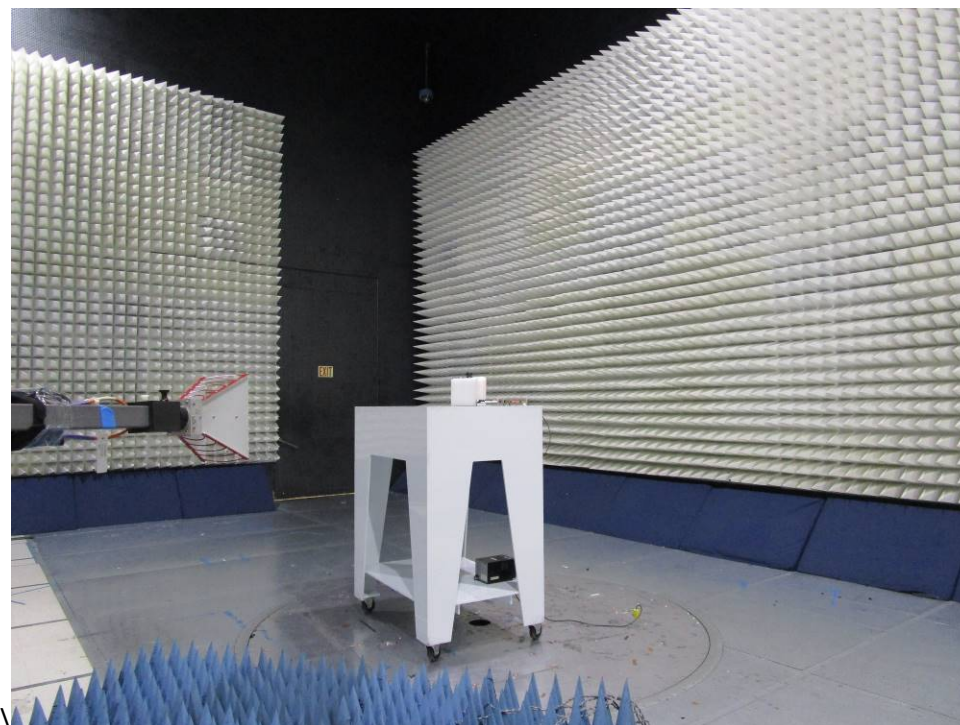

SmartValve™ with Integrated Bypass
Model Number: SmartValve 10-3600i-63

Radiated Band Edge Setup Pictures

Radiated Spurious Setup Pictures

Test Setup Photos for Smart Wires, Inc. on the SmartValve™ with Integrated Bypass

Test Setup Photos for Smart Wires, Inc. on the SmartValve™ with Integrated Bypass

Test Setup Photos for Smart Wires, Inc. on the SmartValve™ with Integrated Bypass

Test Setup Photos for Smart Wires, Inc. on the SmartValve™ with Integrated Bypass