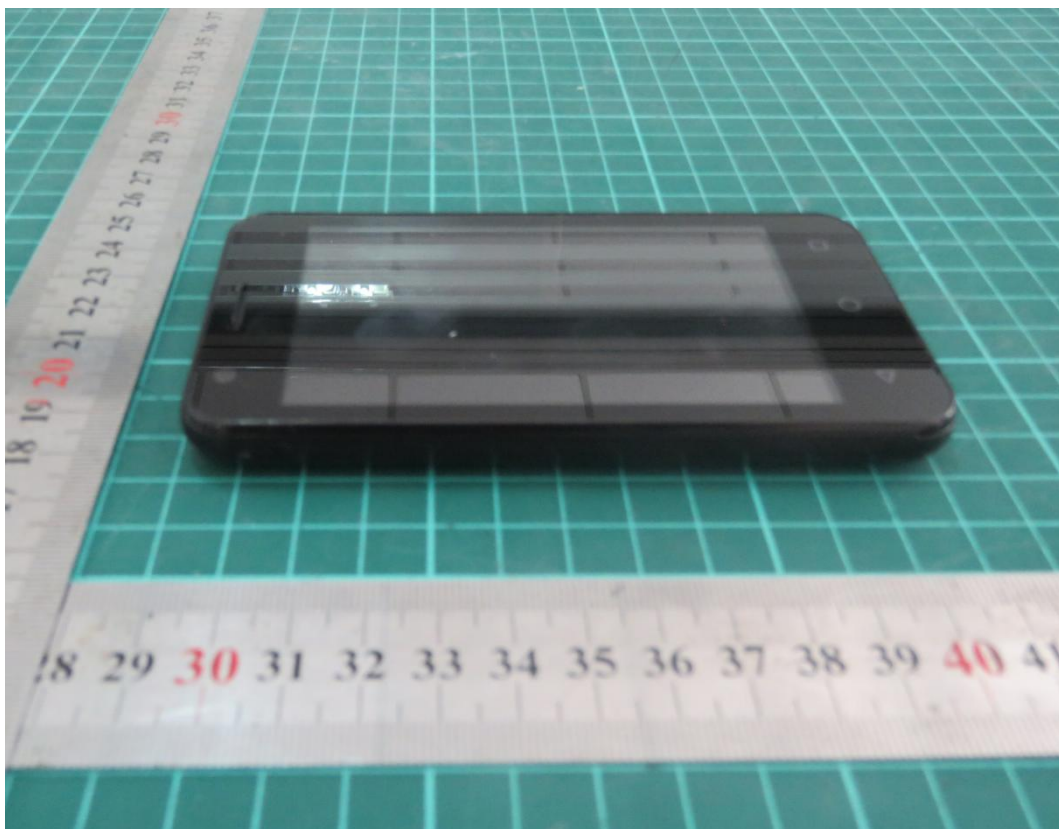

External Photo	
Company:	Mobiwire SAS
Model:	VFD 321

Picture 1-1: EUT view

External Photo	
Company:	Mobiwire SAS
Model:	VFD 321

External Photo	
Company:	Mobiwire SAS
Model:	VFD 321

Picture 1-2: EUT rear view