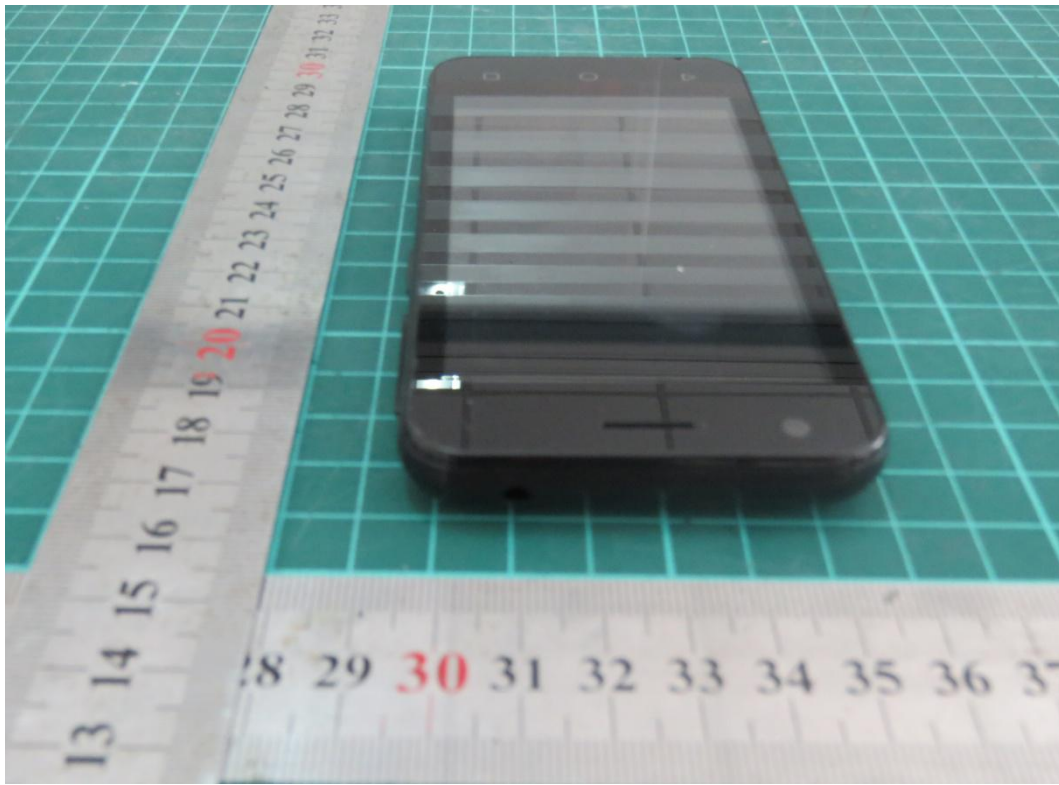

External Photo	
Company:	Mobiwire SAS
Model:	VFD 321

Picture 1-1: EUT view

External Photo	
Company:	Mobiwire SAS
Model:	VFD 321

External Photo	
Company:	Mobiwire SAS
Model:	VFD 321

Picture 1-2: EUT rear view