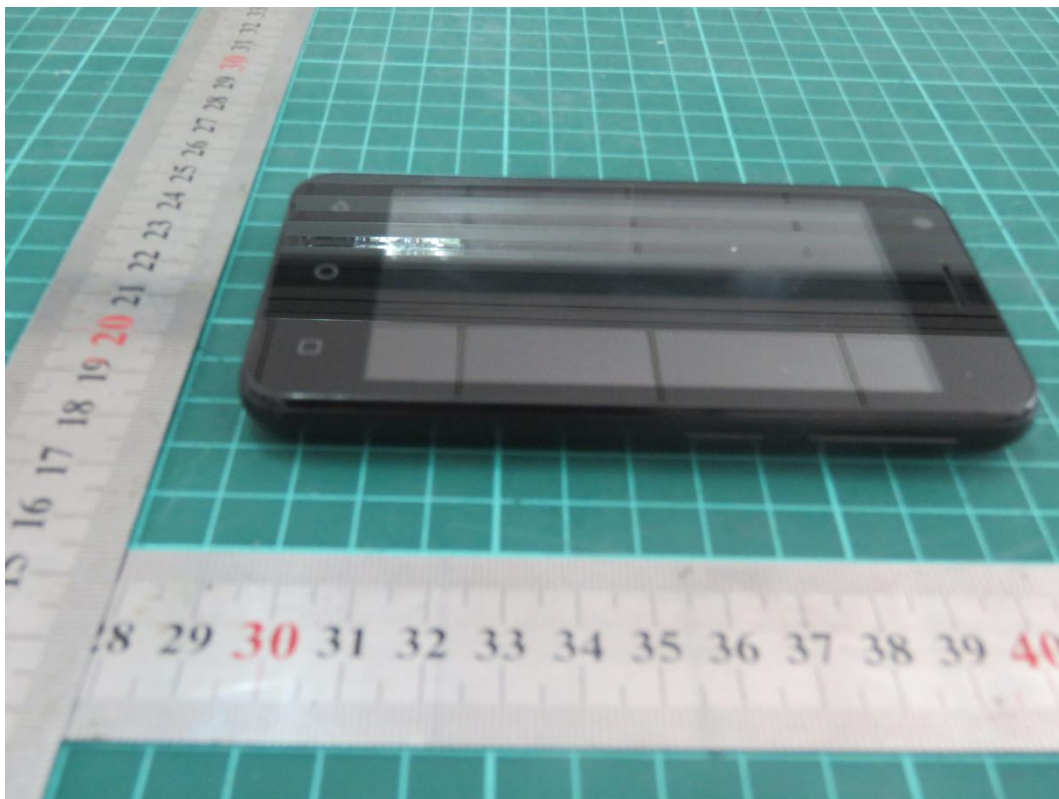

External Photo	
Company:	Mobiwire SAS
Model:	VFD 321

Picture 1-1: EUT view

External Photo	
Company:	Mobiwire SAS
Model:	VFD 321

External Photo	
Company:	Mobiwire SAS
Model:	VFD 321

Picture 1-2: EUT rear view