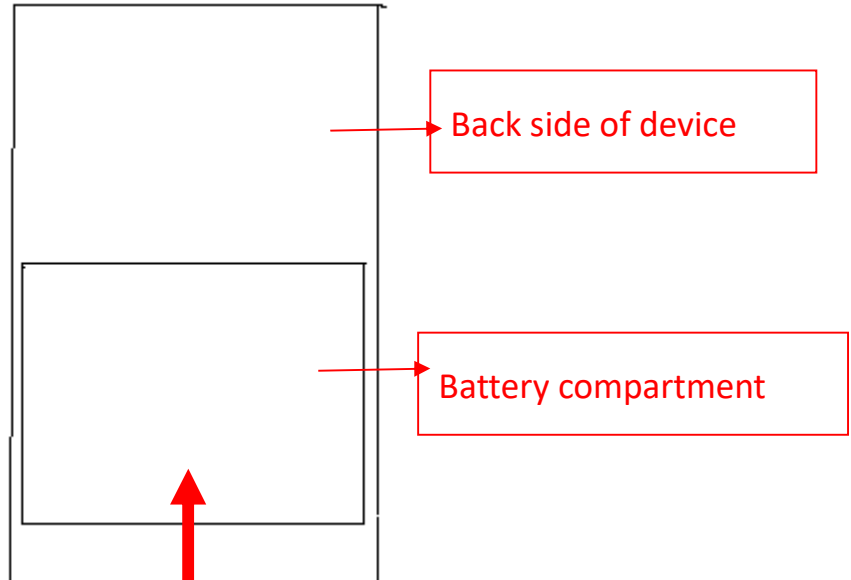

External Photo	
Company:	MobiWire SAS
FCC ID:	QPN-VFD210

### Lable Location

50.5mm

50.5mm

**vodafone**

**SIM** ↑

Micro and Nano Sim not compatible

**VFD 210**

COLOR: BLACK P/N: 286418928 Nxxx/XXN1