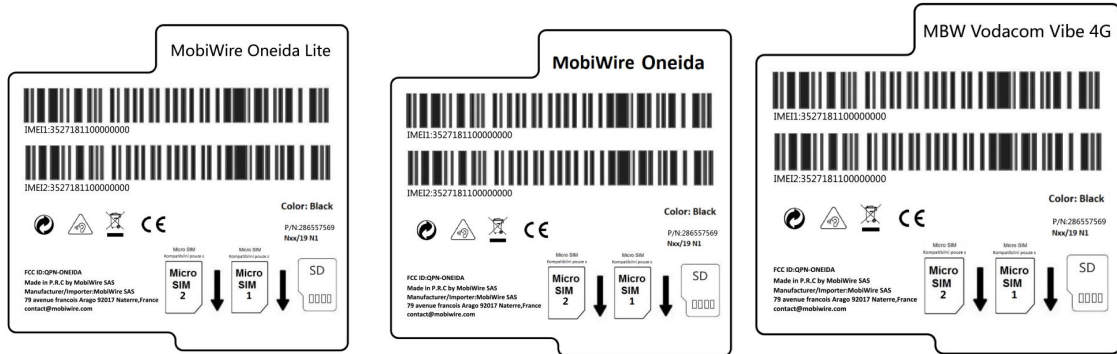

Label location	
Company:	Mobiwire SAS
Product	4G Smart Feature Phone
Model:	MobiWire Oneida

Label location	
Company:	Mobiwire SAS
Product	4G Smart Feature Phone
Model:	MobiWire Oneida

66mm

40mm

MobiWire Oneida

P/N: 286494593
GSM: 850/900/1800/1900 MHz
UMTS: 850/900/1900/2100 MHz
LTE: 800/1800/2100/2600 MHz
Color: Black

IMEI: 3525481000000

EAN 13
3 663281 006122

Manufacturer/Importer : MobiWire SAS,
79 Avenue François Arago, 92017 Nanterre
France
contact@mobiwire.com

This product works in all European countries
Made in P.R.C by Mobiwire SAS

FCC ID: QPN-ONEIDA

MobiWire Oneida Lite

IMEI1:3527181100000000

IMEI2:3527181100000000

EAN 13

P/N:286557569
GSM:850/900/1800/1900MHz
UMTS:850/900/1900/2100MHz
LTE:800/900/1900/2100/2600MHz
Color: Black