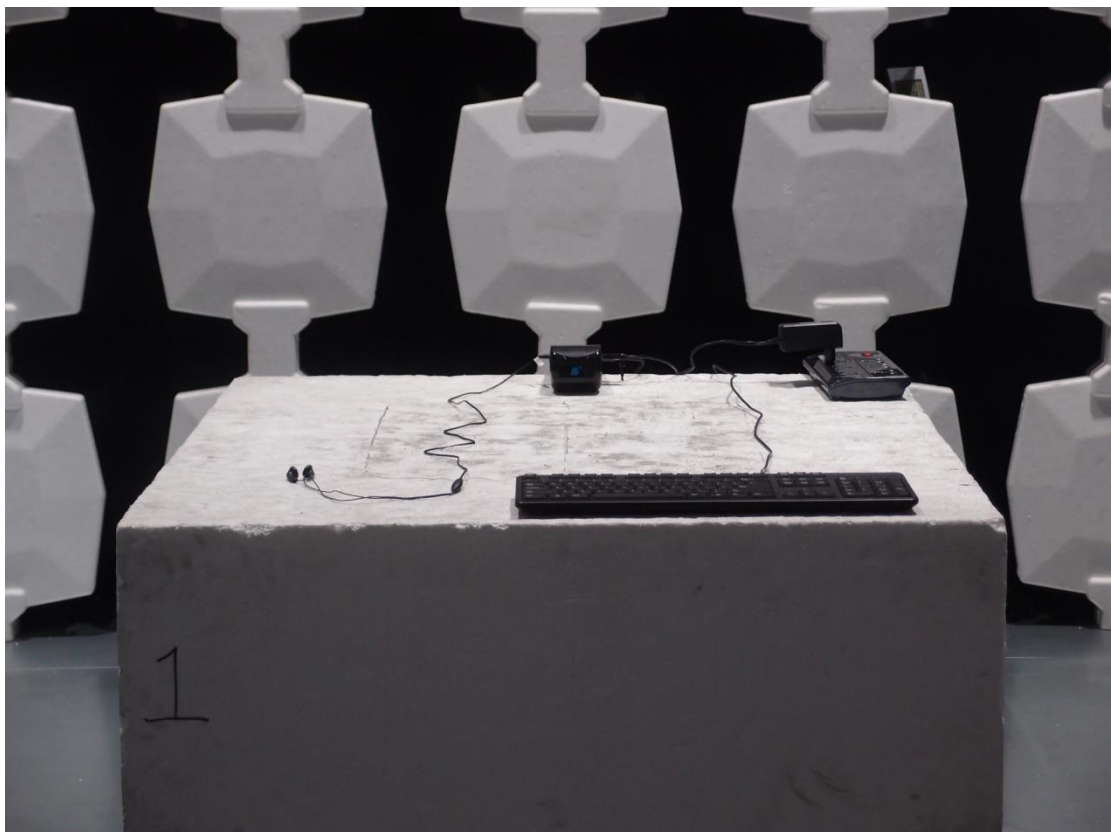

FCC Part 22H-Test Photograph

Description: ERP Test Setup

1

Description: Substitution Antenna for ERP Test

Description: EIRP Test Setup

Description: Substitution Antenna for EIRP Test

Test Photograph

Test Mode: Mode 2

Description: Conducted Emission Test Setup

Test Mode: Mode 1

Description: Front View of Conducted Emission Test Setup

Test Mode: Mode 1

Description: Side View of Conducted Emission Test Setup

Test Mode: Mode 2

Description: Front view of Radiated Emission Test Setup

Test Mode: Mode 2

Description: Back view of Radiated Emission Test Setup

Test Mode: Mode 1

Description: Front view of Radiated Emission Test Setup

Test Mode: Mode 1

Description: Back view of Radiated Emission Test Setup