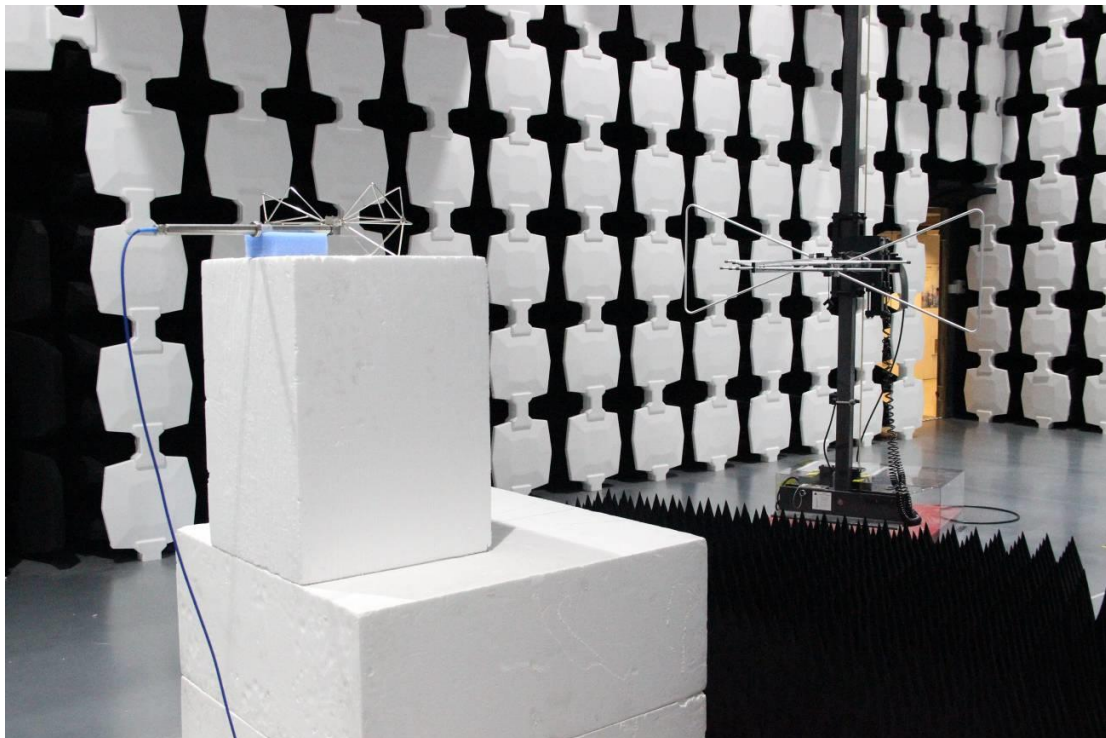

FCC Part 22H-Test Photograph

Description: ERP Test Setup

1

Description: Substitution Antenna for ERP Test

Description: EIRP Test Setup

Description: Substitution Antenna for EIRP Test

Test Photograph

Test Mode: Mode 2

Description: Conducted Emission Test Setup

Test Mode: Mode 1

Description: Front View of Conducted Emission Test Setup

Test Mode: Mode 1

Description: Side View of Conducted Emission Test Setup

Test Mode: Mode 2

Description: Front view of Radiated Emission Test Setup

Test Mode: Mode 2

Description: Back view of Radiated Emission Test Setup

Test Mode: Mode 1

Description: Front view of Radiated Emission Test Setup

Test Mode: Mode 1

Description: Back view of Radiated Emission Test Setup