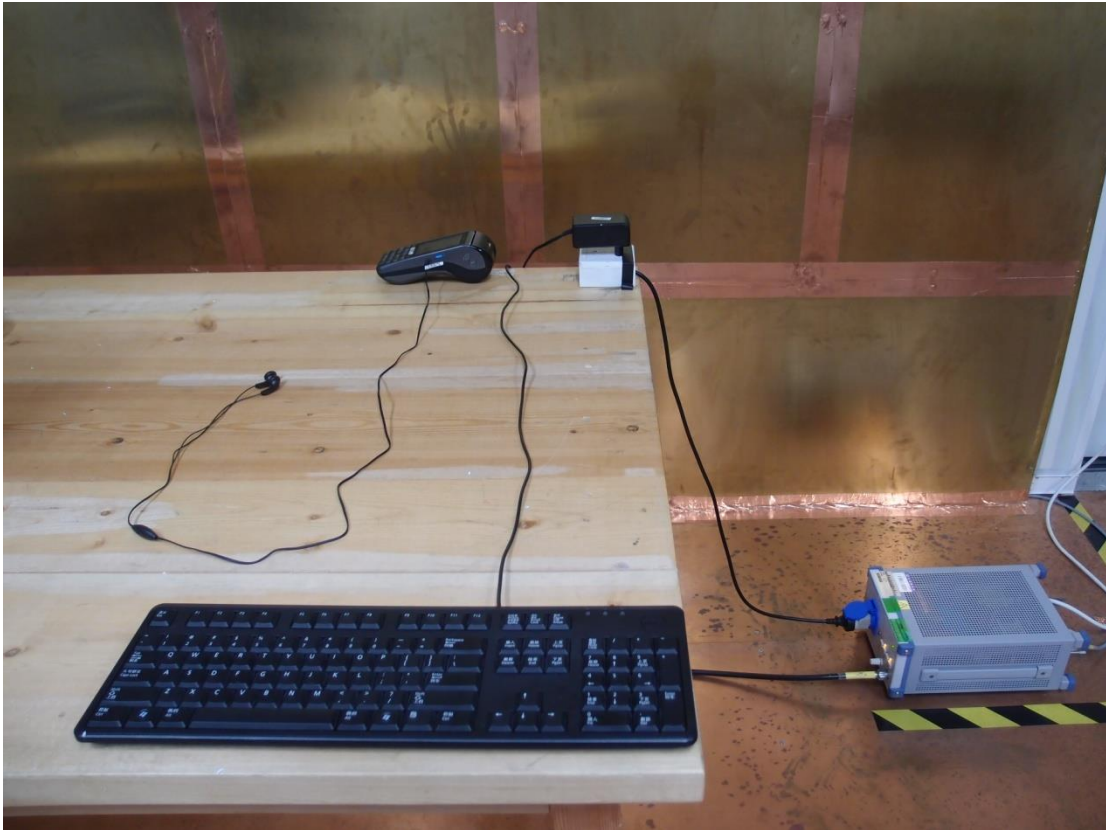

FCC Part 22H-Test Photograph

Description: ERP Test Setup

1

Description: Substitution Antenna for ERP Test

Description: EIRP Test Setup

Description: Substitution Antenna for EIRP Test

Test Photograph

Test Mode: Mode 2

Description: Conducted Emission Test Setup

Test Mode: Mode 1

Description: Front View of Conducted Emission Test Setup

Test Mode: Mode 1

Description: Side View of Conducted Emission Test Setup

Test Mode: Mode 2

Description: Front view of Radiated Emission Test Setup

Test Mode: Mode 2

Description: Back view of Radiated Emission Test Setup

Test Mode: Mode 1

Description: Front view of Radiated Emission Test Setup

Test Mode: Mode 1

Description: Back view of Radiated Emission Test Setup