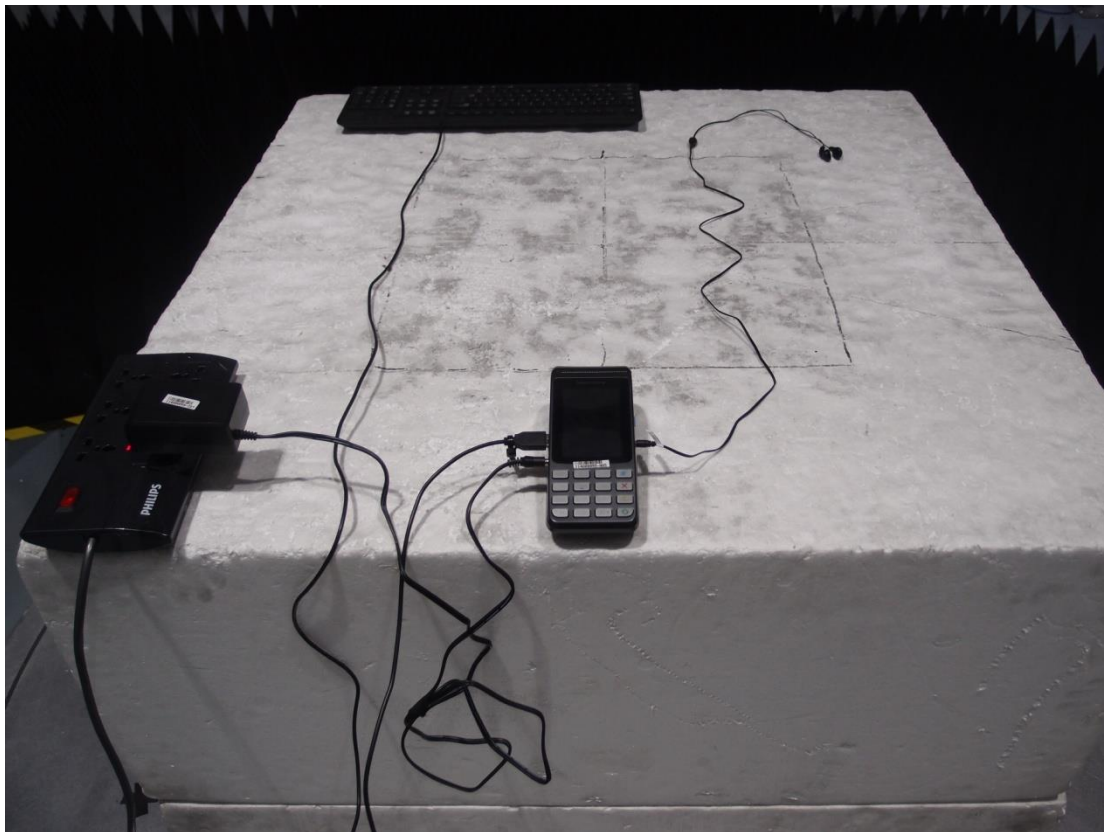

FCC Part 22H-Test Photograph

Description: ERP Test Setup

1

Description: Substitution Antenna for ERP Test

Description: EIRP Test Setup

Description: Substitution Antenna for EIRP Test

Test Photograph

Test Mode: Mode 2

Description: Conducted Emission Test Setup

Test Mode: Mode 1

Description: Front View of Conducted Emission Test Setup

Test Mode: Mode 1

Description: Side View of Conducted Emission Test Setup

Test Mode: Mode 2

Description: Front view of Radiated Emission Test Setup

Test Mode: Mode 2

Description: Back view of Radiated Emission Test Setup

Test Mode: Mode 1

Description: Front view of Radiated Emission Test Setup

Test Mode: Mode 1

Description: Back view of Radiated Emission Test Setup