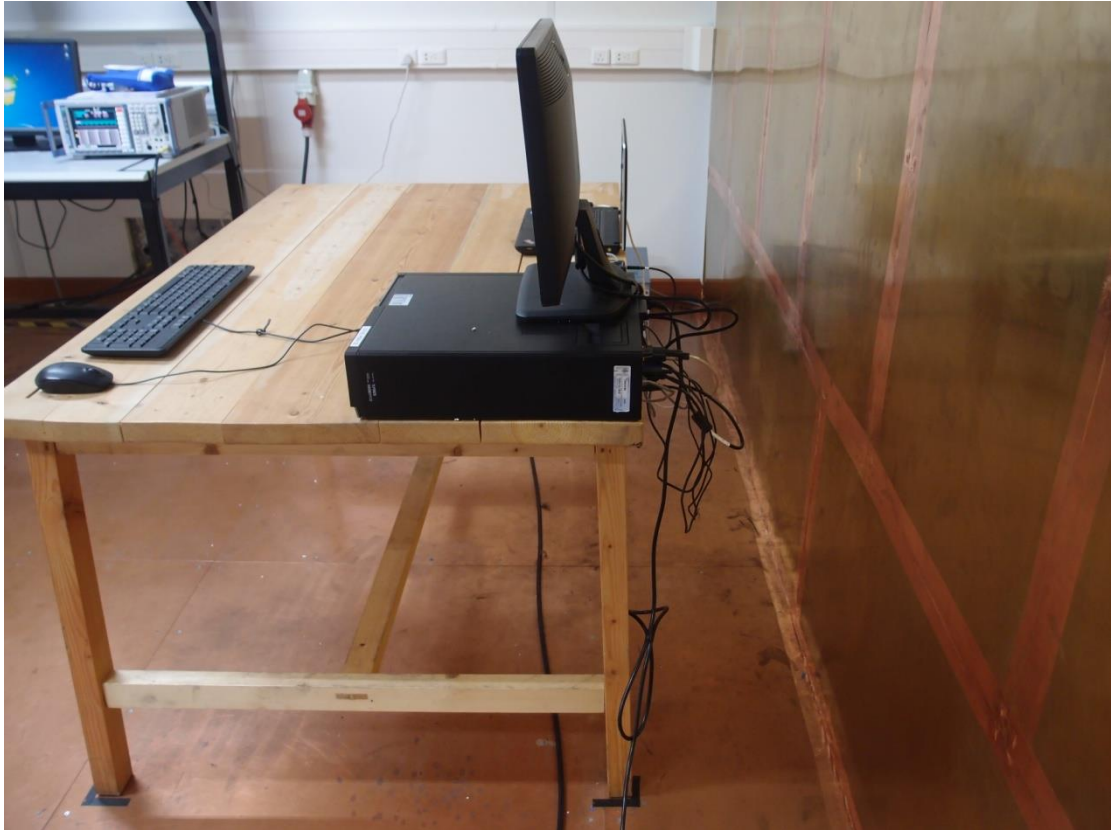

FCC Part 22H-Test Photograph

Description: ERP Test Setup

1

Description: Substitution Antenna for ERP Test

Description: EIRP Test Setup

Description: Substitution Antenna for EIRP Test

Test Photograph

Test Mode: Mode 2

Description: Conducted Emission Test Setup

Test Mode: Mode 1

Description: Front View of Conducted Emission Test Setup

Test Mode: Mode 1

Description: Side View of Conducted Emission Test Setup

Test Mode: Mode 2

Description: Front view of Radiated Emission Test Setup

Test Mode: Mode 2

Description: Back view of Radiated Emission Test Setup

Test Mode: Mode 1

Description: Front view of Radiated Emission Test Setup

Test Mode: Mode 1

Description: Back view of Radiated Emission Test Setup