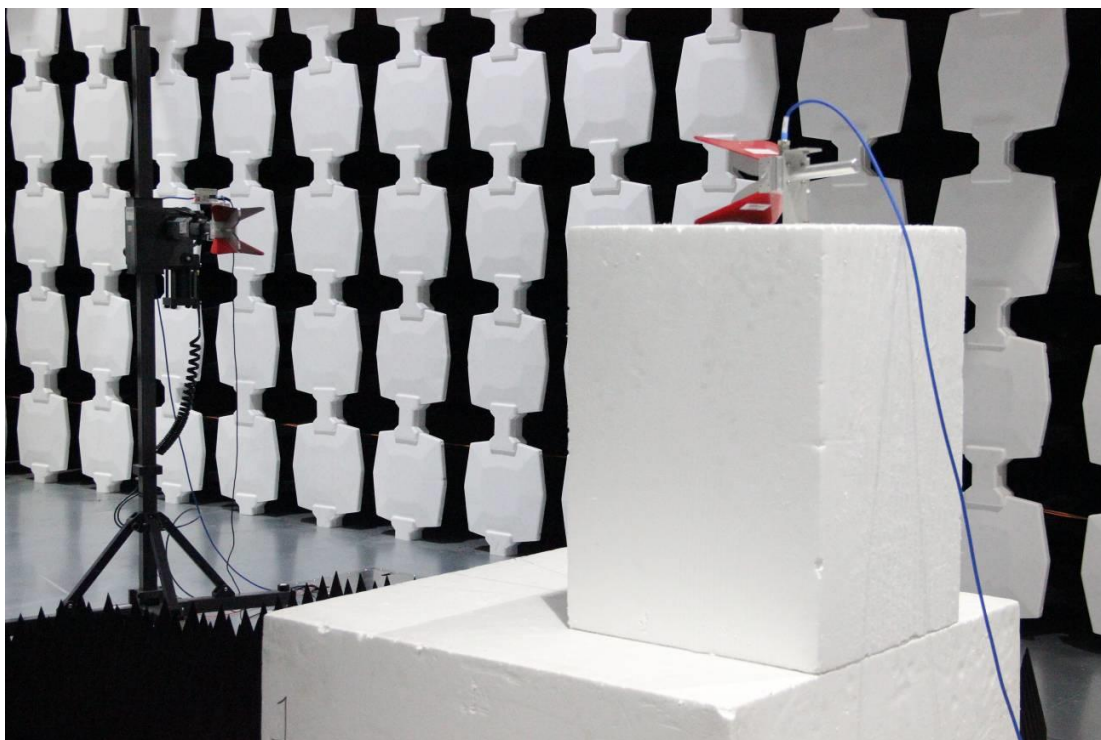

FCC Part 22H-Test Photograph

Description: ERP Test Setup

1

Description: Substitution Antenna for ERP Test

Description: EIRP Test Setup

Description: Substitution Antenna for EIRP Test

Test Photograph

Test Mode: Mode 2

Description: Conducted Emission Test Setup

Test Mode: Mode 1

Description: Front View of Conducted Emission Test Setup

Test Mode: Mode 1

Description: Side View of Conducted Emission Test Setup

Test Mode: Mode 2

Description: Front view of Radiated Emission Test Setup

Test Mode: Mode 2

Description: Back view of Radiated Emission Test Setup

Test Mode: Mode 1

Description: Front view of Radiated Emission Test Setup

Test Mode: Mode 1

Description: Back view of Radiated Emission Test Setup