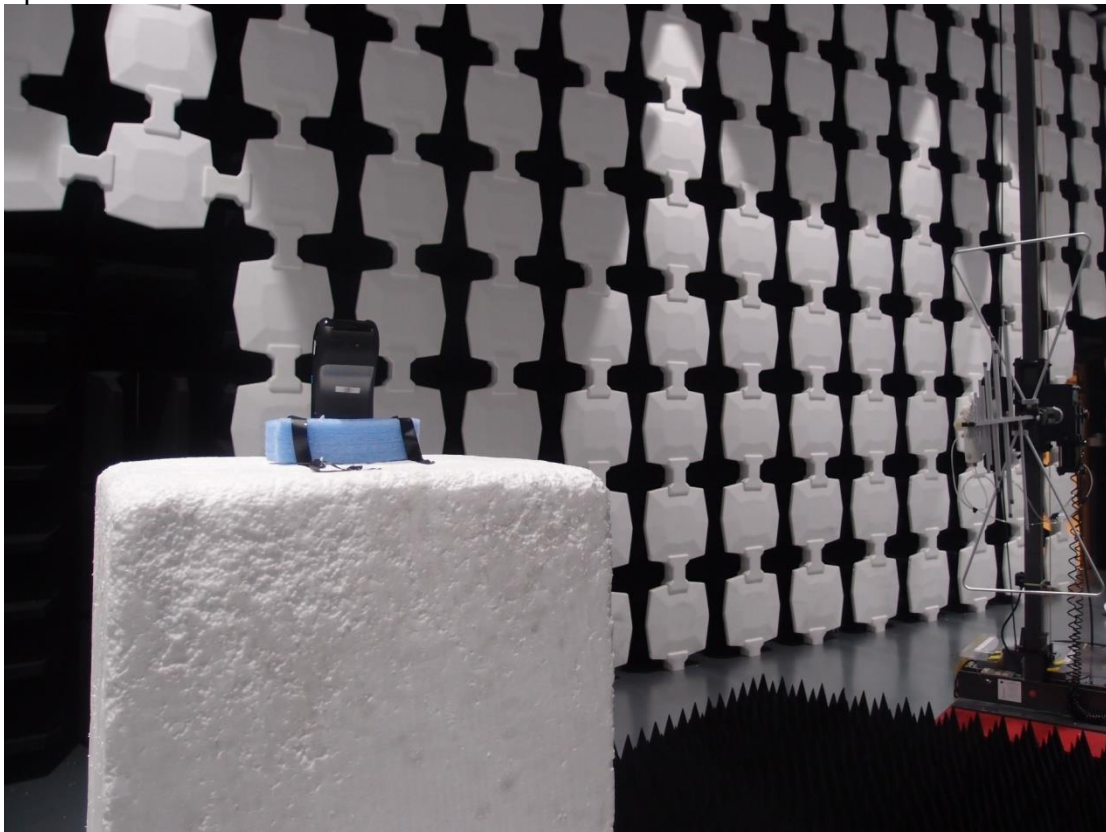

FCC Part 22H-Test Photograph

Description: ERP Test Setup

1

Description: Substitution Antenna for ERP Test

Description: EIRP Test Setup

Description: Substitution Antenna for EIRP Test

Test Photograph

Test Mode: Mode 2

Description: Conducted Emission Test Setup

Test Mode: Mode 1

Description: Front View of Conducted Emission Test Setup

Test Mode: Mode 1

Description: Side View of Conducted Emission Test Setup

Test Mode: Mode 2

Description: Front view of Radiated Emission Test Setup

Test Mode: Mode 2

Description: Back view of Radiated Emission Test Setup

Test Mode: Mode 1

Description: Front view of Radiated Emission Test Setup

Test Mode: Mode 1

Description: Back view of Radiated Emission Test Setup