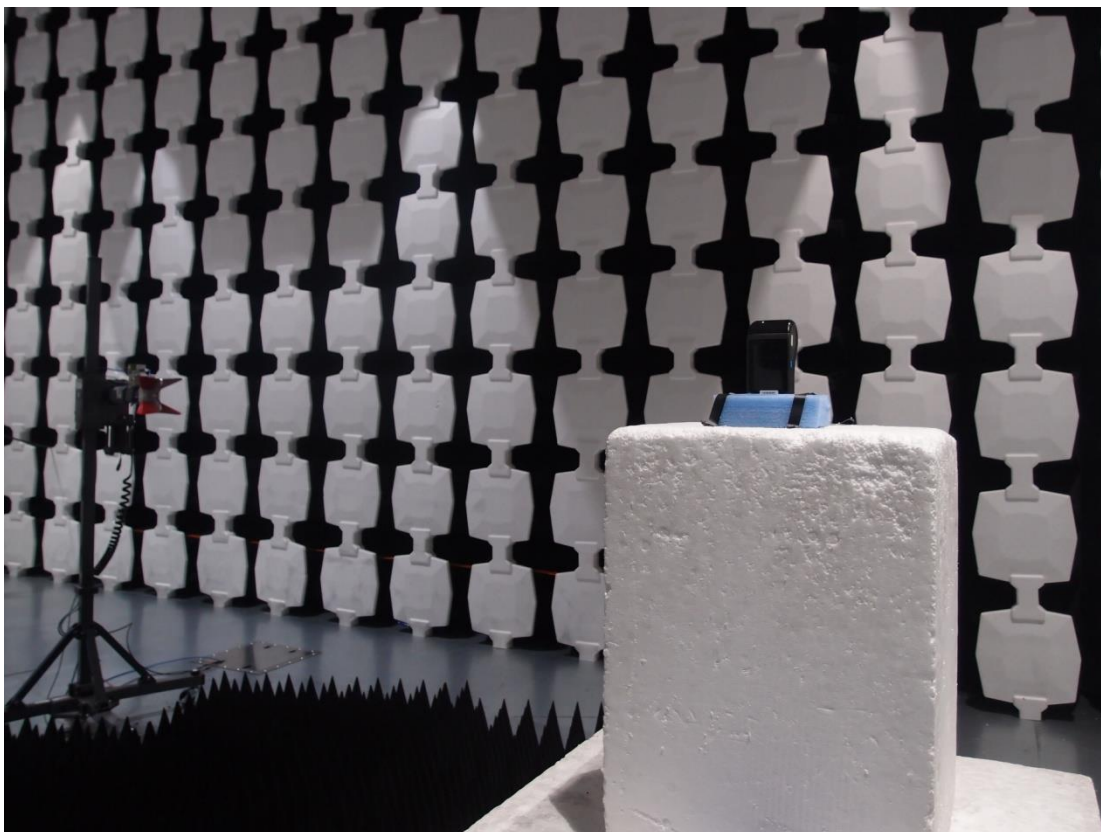

FCC Part 22H-Test Photograph

Description: ERP Test Setup

1

Description: Substitution Antenna for ERP Test

Description: EIRP Test Setup

Description: Substitution Antenna for EIRP Test

Test Photograph

Test Mode: Mode 2

Description: Conducted Emission Test Setup

Test Mode: Mode 1

Description: Front View of Conducted Emission Test Setup

Test Mode: Mode 1

Description: Side View of Conducted Emission Test Setup

Test Mode: Mode 2

Description: Front view of Radiated Emission Test Setup

Test Mode: Mode 2

Description: Back view of Radiated Emission Test Setup

Test Mode: Mode 1

Description: Front view of Radiated Emission Test Setup

Test Mode: Mode 1

Description: Back view of Radiated Emission Test Setup