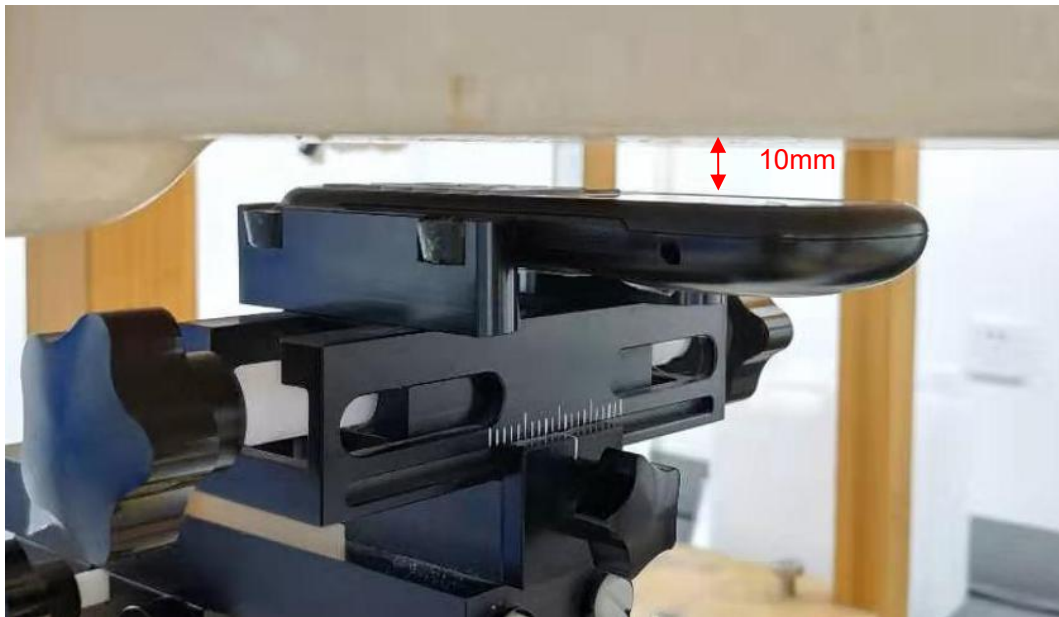

SAR Setup Photo	
Company:	MobiWire SAS
FCC ID:	QPN-MOBIPHONE

Picture 6: Left Hand Touch Cheek Position

Picture 7: Left Hand Tilt 15 Degree Position

SAR Setup Photo	
Company:	MobiWire SAS
FCC ID:	QPN-MOBIPHONE

Picture 8: Right Hand Touch Cheek Position

Picture 9: Right Hand Tilt 15 Degree Position

SAR Setup Photo	
Company:	MobiWire SAS
FCC ID:	QPN-MOBIPHONE

Picture 10: Back Side, the distance from handset to the bottom of the Phantom is 10mm

Picture 11: Front Side, the distance from handset to the bottom of the Phantom is 10mm