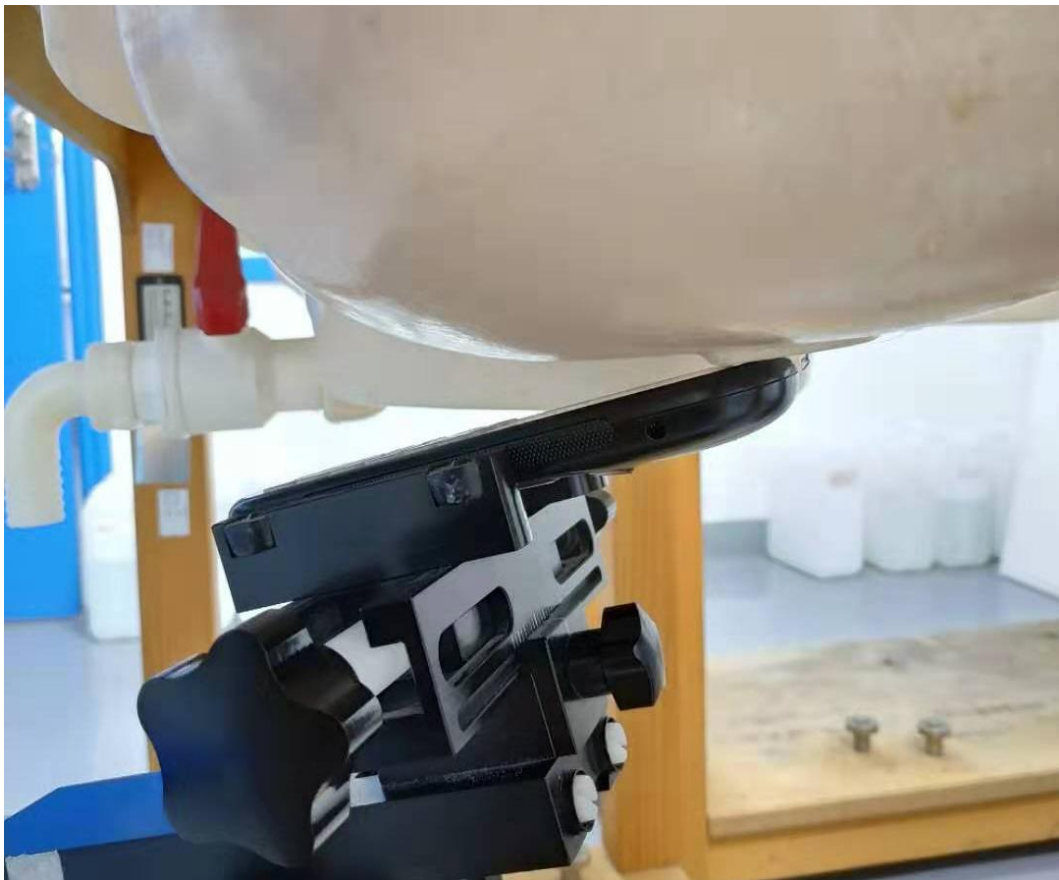

SAR Setup Photo	
Company:	MobiWire SAS
FCC ID:	QPN-MOBIPHONE

Picture 6: Left Hand Touch Cheek Position

Picture 7: Left Hand Tilt 15 Degree Position

SAR Setup Photo	
Company:	MobiWire SAS
FCC ID:	QPN-MOBIPHONE

Picture 8: Right Hand Touch Cheek Position

Picture 9: Right Hand Tilt 15 Degree Position

SAR Setup Photo	
Company:	MobiWire SAS
FCC ID:	QPN-MOBIPHONE

Picture 10: Back Side, the distance from handset to the bottom of the Phantom is 10mm

Picture 11: Front Side, the distance from handset to the bottom of the Phantom is 10mm