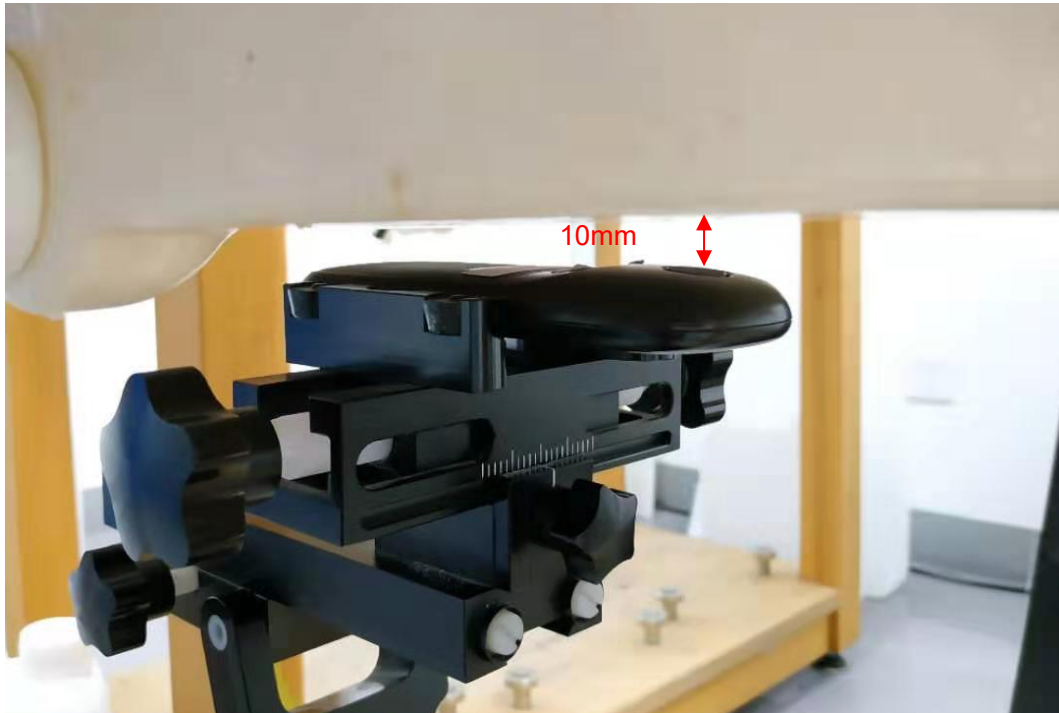

SAR Setup Photo	
Company:	MobiWire SAS
FCC ID:	QPN-MOBIPHONE

Picture 6: Left Hand Touch Cheek Position

Picture 7: Left Hand Tilt 15 Degree Position

SAR Setup Photo	
Company:	MobiWire SAS
FCC ID:	QPN-MOBIPHONE

Picture 8: Right Hand Touch Cheek Position

Picture 9: Right Hand Tilt 15 Degree Position

SAR Setup Photo	
Company:	MobiWire SAS
FCC ID:	QPN-MOBIPHONE

Picture 10: Back Side, the distance from handset to the bottom of the Phantom is 10mm

Picture 11: Front Side, the distance from handset to the bottom of the Phantom is 10mm