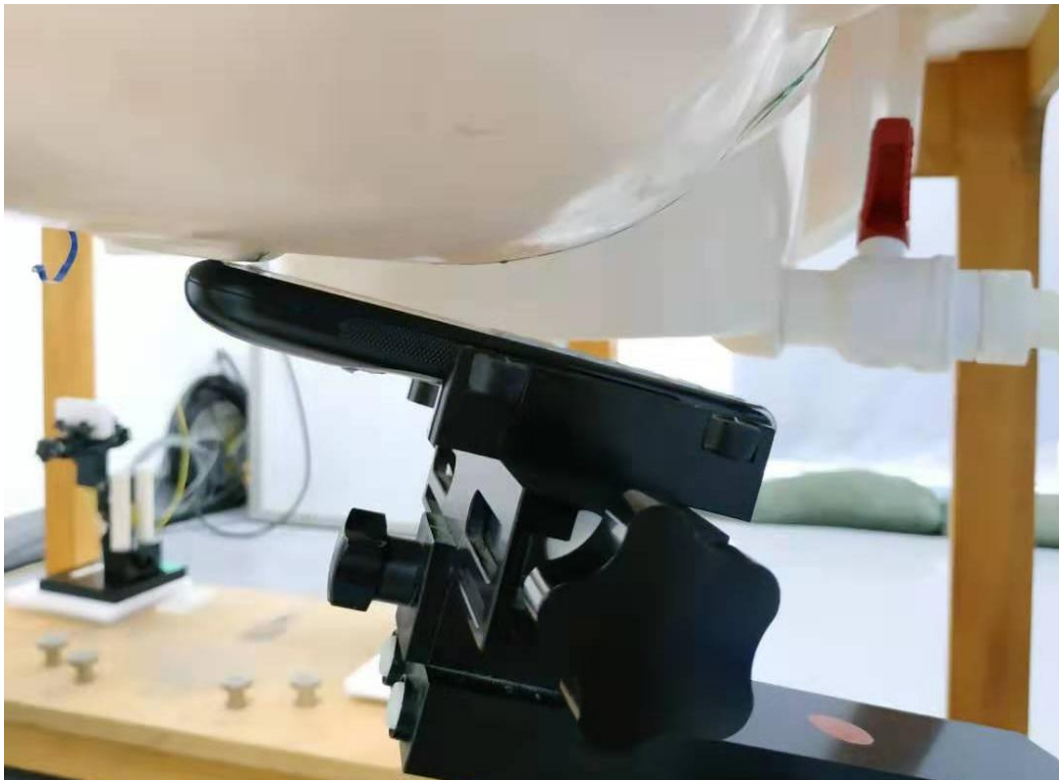

SAR Setup Photo	
Company:	MobiWire SAS
FCC ID:	QPN-MOBIPHONE

Picture 6: Left Hand Touch Cheek Position

Picture 7: Left Hand Tilt 15 Degree Position

SAR Setup Photo	
Company:	MobiWire SAS
FCC ID:	QPN-MOBIPHONE

Picture 8: Right Hand Touch Cheek Position

Picture 9: Right Hand Tilt 15 Degree Position

SAR Setup Photo	
Company:	MobiWire SAS
FCC ID:	QPN-MOBIPHONE

Picture 10: Back Side, the distance from handset to the bottom of the Phantom is 10mm

Picture 11: Front Side, the distance from handset to the bottom of the Phantom is 10mm