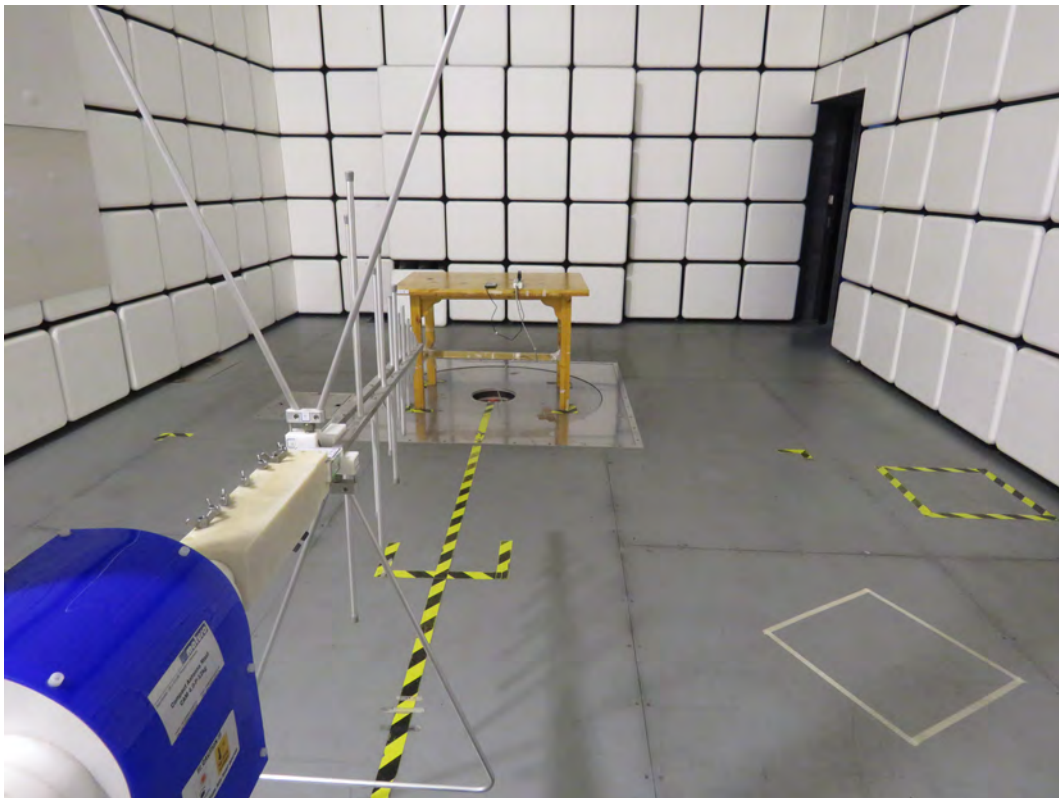

Test Setup Photo	
Company:	MobiWire SAS
FCC ID:	QPN-MOBIGO

Part 22/24

**Picture 2: Radiated Spurious Emissions Test setup**

Test Setup Photo	
Company:	MobiWire SAS
FCC ID:	QPN-MOBIGO

Part 15C

9kHz - 30MHz

30M Hz-1GHz

**Picture 2 Radiated Emission Test Setup**

Test Setup Photo	
Company:	MobiWire SAS
FCC ID:	QPN-MOBIGO

**Picture 3 Conducted Emission Test Setup**

**Below 1GHz**

Test Setup Photo	
Company:	MobiWire SAS
FCC ID:	QPN-MOBIGO

Above 1GHz

**Picture 2 Radiated Emission Test Setup**

Test Setup Photo	
Company:	MobiWire SAS
FCC ID:	QPN-MOBIGO

Part 15B

a: Below 1GHz

b: Above 1GHz

Test Setup Photo	
Company:	MobiWire SAS
FCC ID:	QPN-MOBIGO