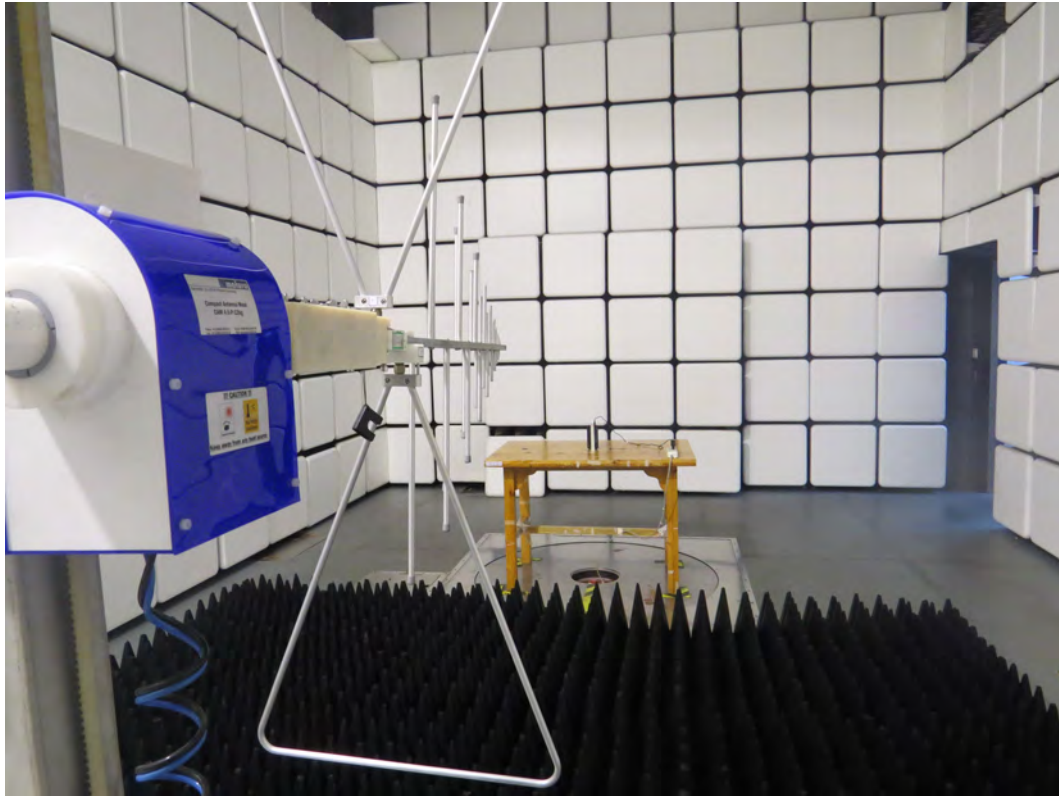

Test Setup Photo	
Company:	MobiWire SAS
FCC ID:	QPN-MOBIGO

Part 22/24

**Picture 2: Radiated Spurious Emissions Test setup**

Test Setup Photo	
Company:	MobiWire SAS
FCC ID:	QPN-MOBIGO

Part 15C

9kHz - 30MHz

30M Hz-1GHz

**Picture 2 Radiated Emission Test Setup**

Test Setup Photo	
Company:	MobiWire SAS
FCC ID:	QPN-MOBIGO

**Picture 3 Conducted Emission Test Setup**

**Below 1GHz**

Test Setup Photo	
Company:	MobiWire SAS
FCC ID:	QPN-MOBIGO

Above 1GHz

**Picture 2 Radiated Emission Test Setup**

Test Setup Photo	
Company:	MobiWire SAS
FCC ID:	QPN-MOBIGO

Part 15B

a: Below 1GHz

b: Above 1GHz

Test Setup Photo	
Company:	MobiWire SAS
FCC ID:	QPN-MOBIGO