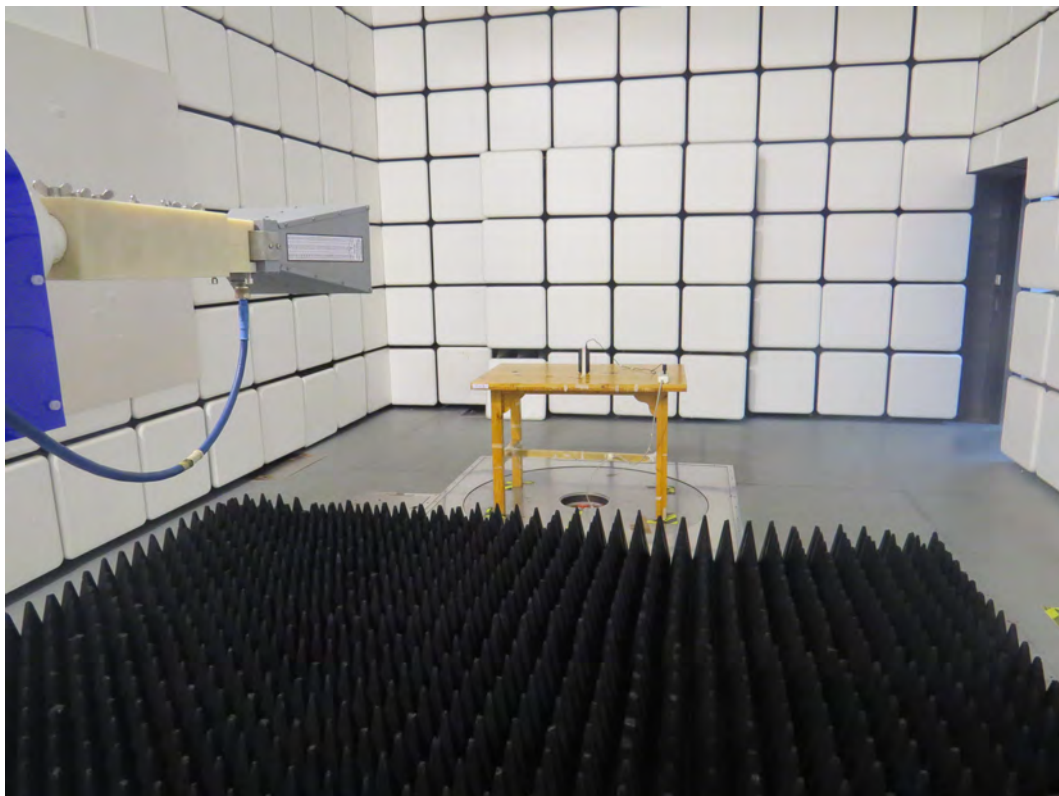

Test Setup Photo	
Company:	MobiWire SAS
FCC ID:	QPN-MOBIGO

Part 22/24

**Picture 2: Radiated Spurious Emissions Test setup**

Test Setup Photo	
Company:	MobiWire SAS
FCC ID:	QPN-MOBIGO

Part 15C

9kHz - 30MHz

30M Hz-1GHz

**Picture 2 Radiated Emission Test Setup**

Test Setup Photo	
Company:	MobiWire SAS
FCC ID:	QPN-MOBIGO

**Picture 3 Conducted Emission Test Setup**

**Below 1GHz**

Test Setup Photo	
Company:	MobiWire SAS
FCC ID:	QPN-MOBIGO

Above 1GHz

**Picture 2 Radiated Emission Test Setup**

Test Setup Photo	
Company:	MobiWire SAS
FCC ID:	QPN-MOBIGO

Part 15B

a: Below 1GHz

b: Above 1GHz

Test Setup Photo	
Company:	MobiWire SAS
FCC ID:	QPN-MOBIGO