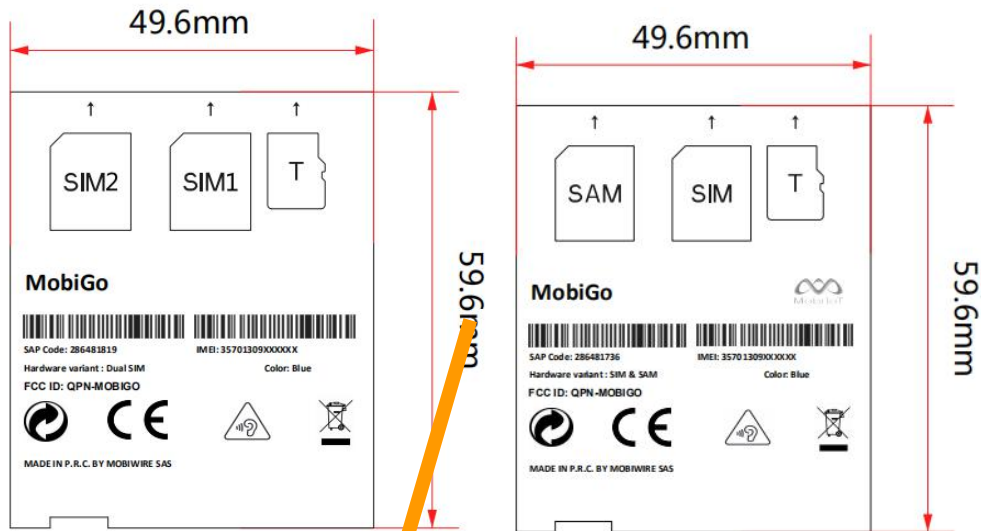

Label Location	
Company:	Mobiwire SAS
Model name:	3G NFC POS

Label Location	
Company:	Mobiwire SAS
Model name:	3G NFC POS

Package label: