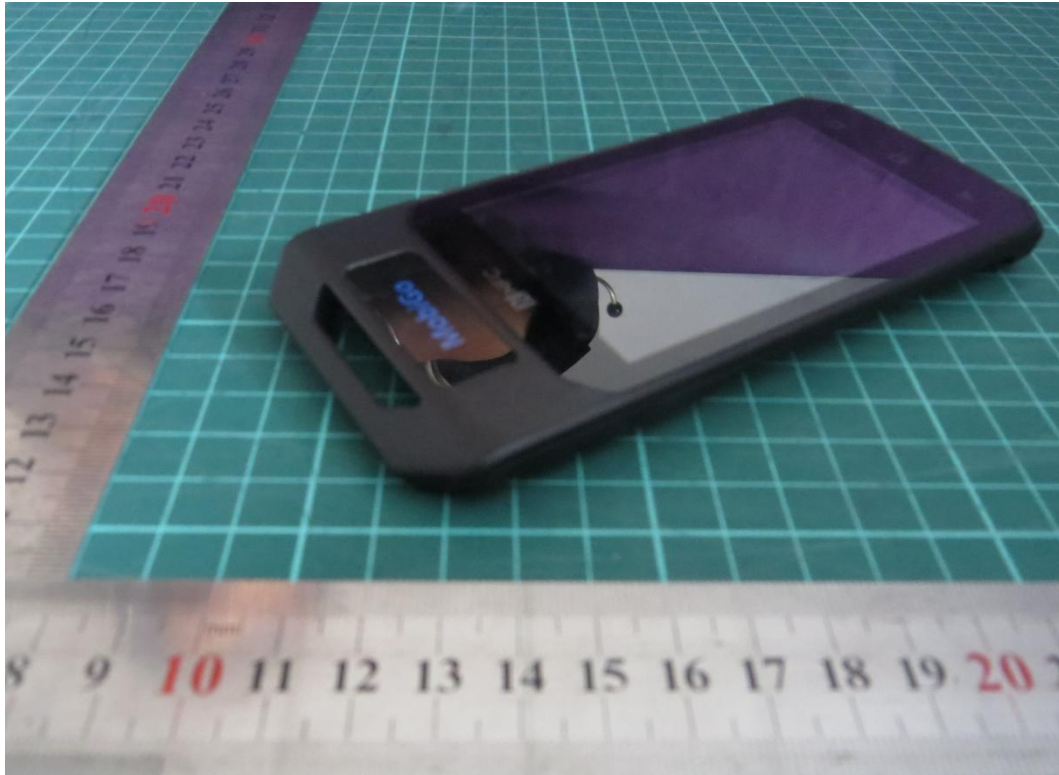

External Photo	
Company:	ZTE Corporation
Model name:	WF830 Router

Picture 1-1: EUT view

External Photo	
Company:	ZTE Corporation
Model name:	WF830 Router

External Photo	
Company:	ZTE Corporation
Model name:	WF830 Router

External Photo	
Company:	ZTE Corporation
Model name:	WF830 Router

External Photo	
Company:	ZTE Corporation
Model name:	WF830 Router

b: Charger

c: USB Cable
EUT and Auxiliary