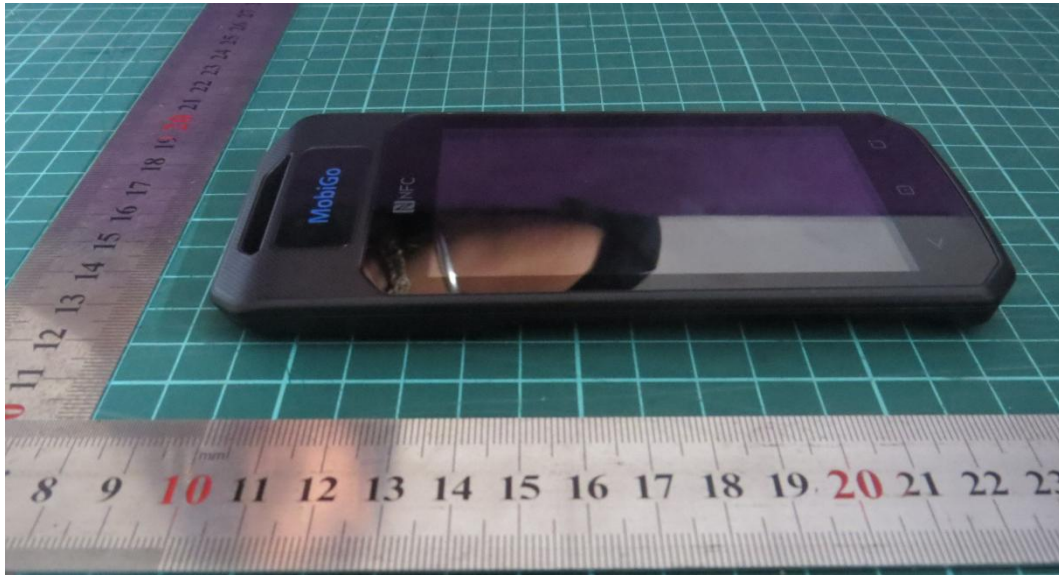

External Photo	
Company:	ZTE Corporation
Model name:	WF830 Router

Picture 1-1: EUT view

External Photo	
Company:	ZTE Corporation
Model name:	WF830 Router

External Photo	
Company:	ZTE Corporation
Model name:	WF830 Router