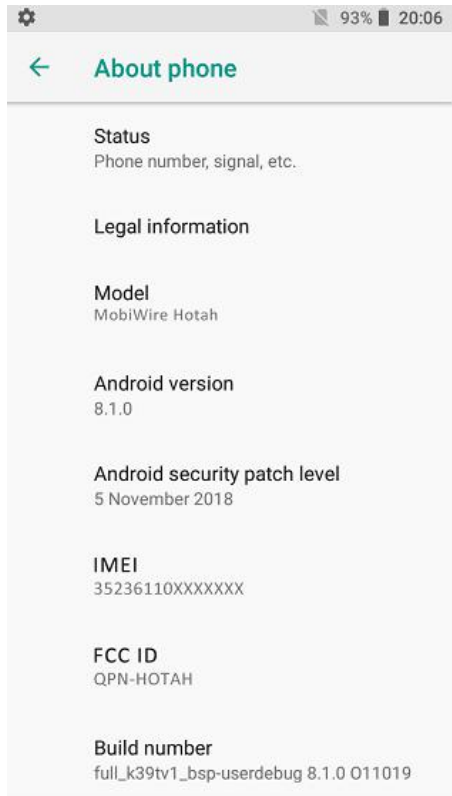

E-label Query method for MobiWire Hotah

First step: Power on your phone

Second step: Go to Settings -> System ->About Phone

Then you can see:

Model: MobiWire Hotah

IMEI: 35236110XXXXXXX

FCC ID: QPN-HOTAH

mobile phone of this application requires no special accessory to access e-labeling ,menu as described can be accessed without installing the SIM/USIM