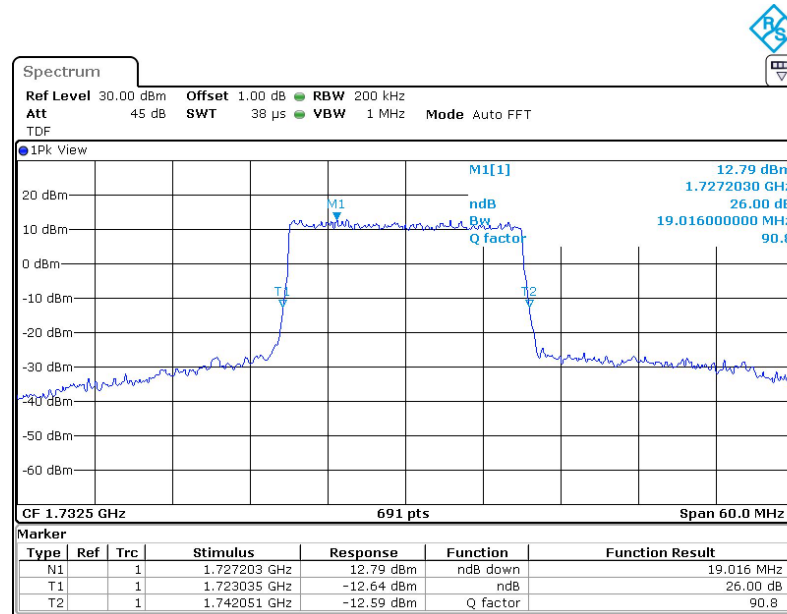

LTE band 4 , 20MHz Bandwidth,MID,16QAM (-26dBc BW)

Chongqing Academy of Information and Communication Technology

Address: No. 8,Yuma Road, Chayuan New City, Nan'an District, Chongqing, P. R. China,401336
Tel: 0086-23-88069965 FAX:0086-23-88608777