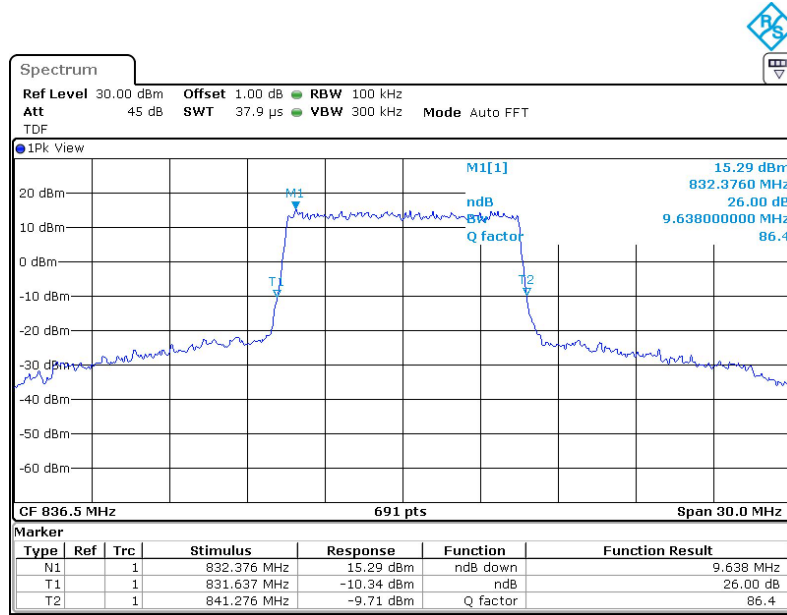

LTE band 5 , 5MHz Bandwidth,MID,QPSK (-26dBc BW)

LTE band 5 , 5MHz Bandwidth,MID,16QAM (-26dBc BW)

Chongqing Academy of Information and Communication Technology

Address: No. 8,Yuma Road, Chayuan New City, Nan'an District, Chongqing, P. R. China,401336
 Tel: 0086-23-88069965 FAX:0086-23-88608777

LTE band 5,10MHz(-26dBc)

Frequency(MHz)	Emission Bandwidth (-26dBc)(MHz)	
	QPSK	16QAM
836.5	9.638	9.551

LTE band 5 , 10MHz Bandwidth,MID,QPSK (-26dBc BW)

LTE band 5 , 10MHz Bandwidth,MID,16QAM (-26dBc BW)