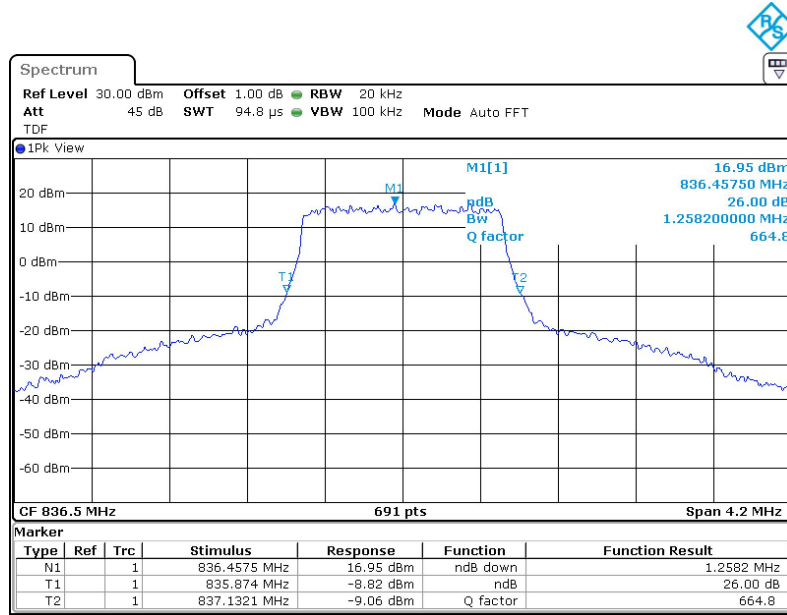

Report No.: I23W00020-LTE RF

LTE band 5,1.4MHz(-26dBc)

Frequency(MHz)	Emission Bandwidth (-26dBc)(MHz)	
	QPSK	16QAM
836.5	1.258	1.295

LTE band 5 , 1.4MHz Bandwidth,MID,QPSK (-26dBc BW)

LTE band 5 , 1.4MHz Bandwidth,MID,16QAM (-26dBc BW)