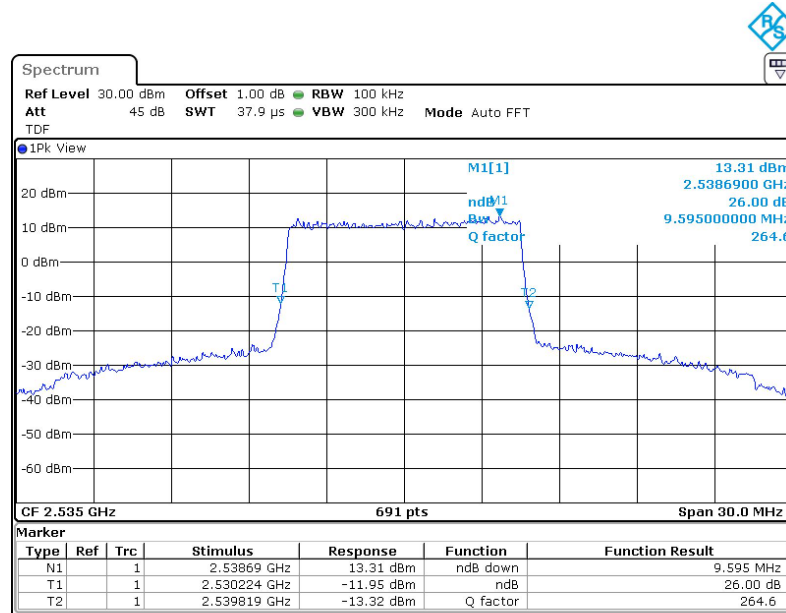

LTE band 7,10MHz(-26dBc)

Frequency(MHz)	Emission Bandwidth (-26dBc)(MHz)	
	QPSK	16QAM
2535	9.595	9.508

LTE band 7 , 10MHz Bandwidth,MID,QPSK (-26dBc BW)

LTE band 7 , 10MHz Bandwidth,MID,16QAM (-26dBc BW)