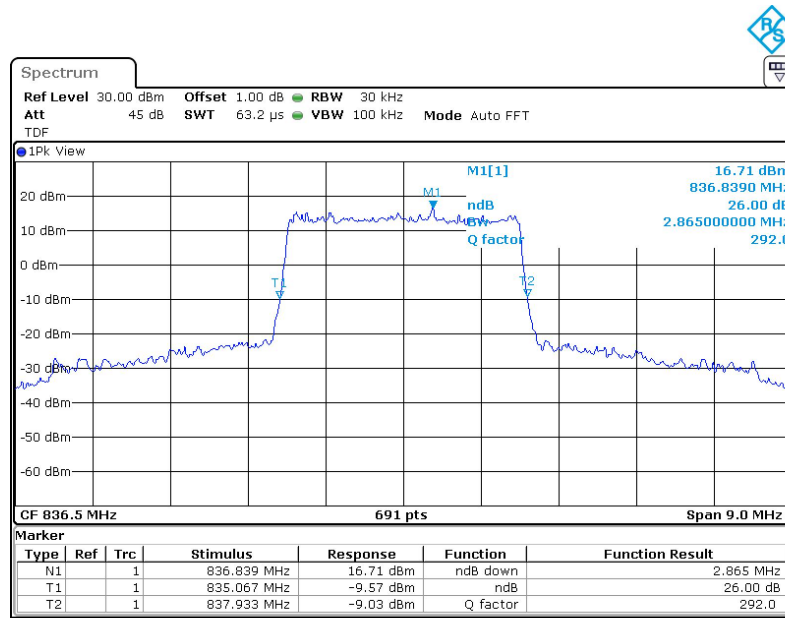

LTE band 5 , 1.4MHz Bandwidth,MID,QPSK (-26dBc BW)

LTE band 5 , 1.4MHz Bandwidth,MID,16QAM (-26dBc BW)

Chongqing Academy of Information and Communication Technology

Address: No. 8,Yuma Road, Chayuan New City, Nan'an District, Chongqing, P. R. China,401336
 Tel: 0086-23-88069965 FAX:0086-23-88608777

LTE band 5,3MHz(-26dBc)

Frequency(MHz)	Emission Bandwidth (-26dBc)(MHz)	
	QPSK	16QAM
836.5	2.865	2.878

LTE band 5 , 3MHz Bandwidth,MID,QPSK (-26dBc BW)

LTE band 5 , 3MHz Bandwidth,MID,16QAM (-26dBc BW)

Chongqing Academy of Information and Communication Technology