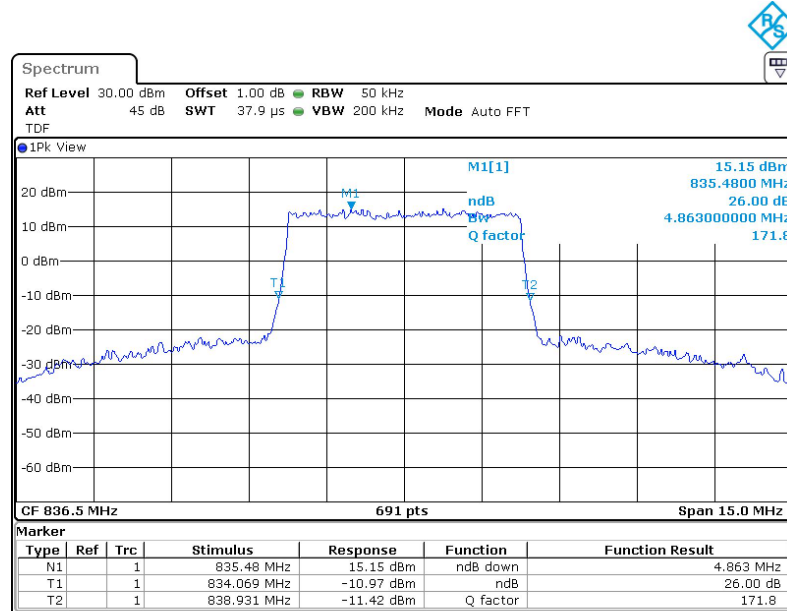

LTE band 5,5MHz(-26dBc)

Frequency(MHz)	Emission Bandwidth (-26dBc)(MHz)	
	QPSK	16QAM
836.5	4.863	4.797

LTE band 5 , 5MHz Bandwidth,MID,QPSK (-26dBc BW)