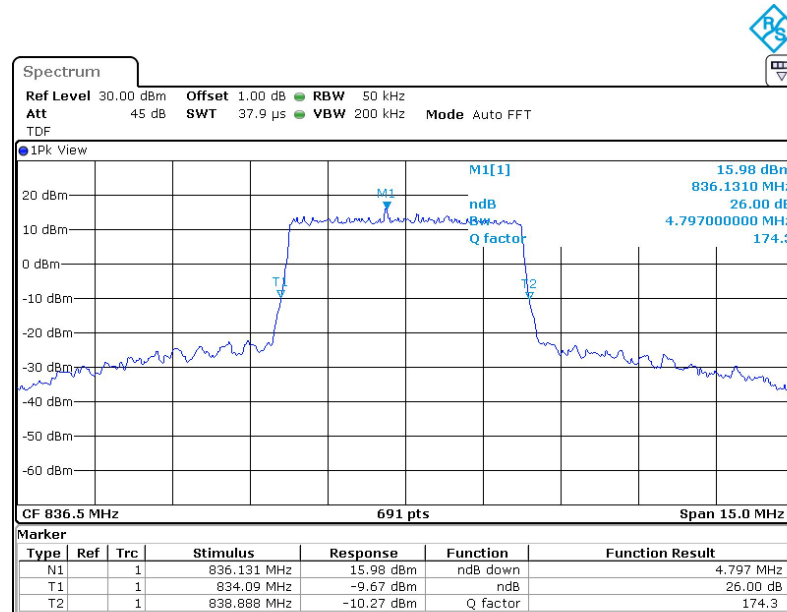

LTE band 5 , 5MHz Bandwidth,MID,16QAM (-26dBc BW)

Chongqing Academy of Information and Communication Technology

Address: No. 8,Yuma Road, Chayuan New City, Nan'an District, Chongqing, P. R. China,401336
Tel: 0086-23-88069965 FAX:0086-23-88608777