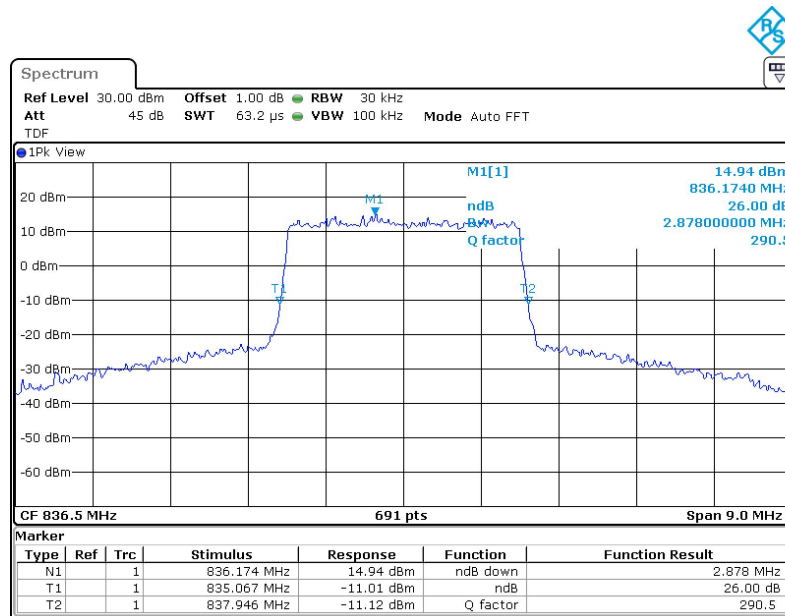

LTE band 5 , 1.4MHz Bandwidth,MID,QPSK (-26dBc BW)

LTE band 5 , 1.4MHz Bandwidth,MID,16QAM (-26dBc BW)

Chongqing Academy of Information and Communication Technology

Address: No. 8,Yuma Road, Chayuan New City, Nan'an District, Chongqing, P. R. China,401336
 Tel: 0086-23-88069965 FAX:0086-23-88608777

LTE band 5,3MHz(-26dBc)

Frequency(MHz)	Emission Bandwidth (-26dBc)(MHz)	
	QPSK	16QAM
836.5	2.865	2.878

LTE band 5 , 3MHz Bandwidth,MID,QPSK (-26dBc BW)

LTE band 5 , 3MHz Bandwidth,MID,16QAM (-26dBc BW)

Chongqing Academy of Information and Communication Technology