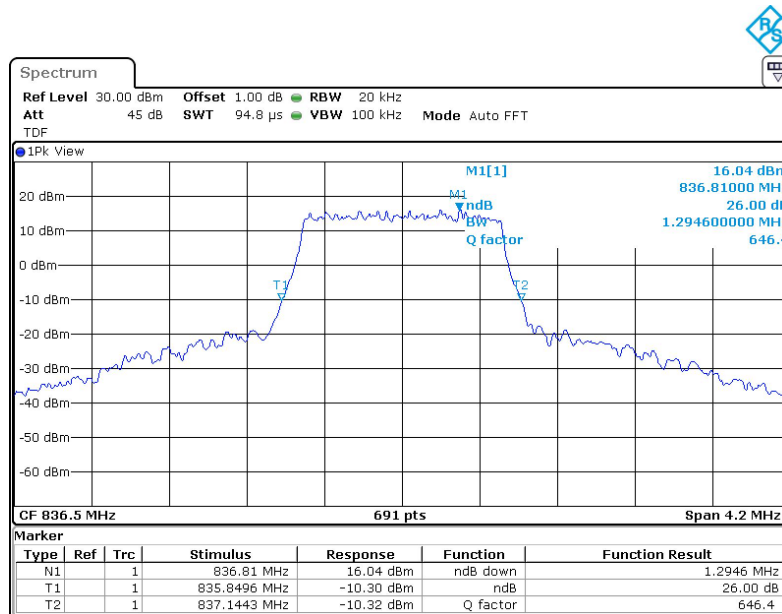

Chongqing Academy of Information and Communication Technology

Address: No. 8,Yuma Road, Chayuan New City, Nan'an District, Chongqing, P. R. China,401336
Tel: 0086-23-88069965 FAX:0086-23-88608777