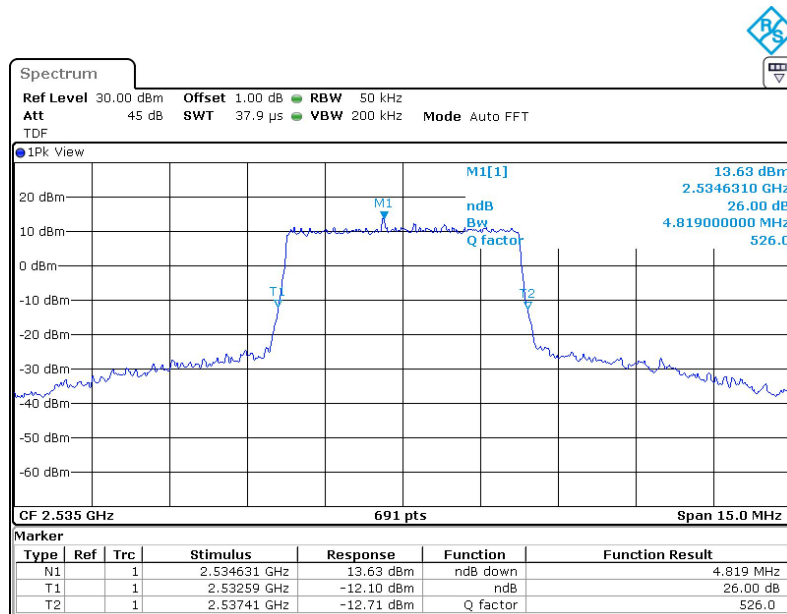

LTE band 5,10MHz(-26dBc)

Frequency(MHz)	Emission Bandwidth (-26dBc)(MHz)	
	QPSK	16QAM
836.5	9.638	9.551

LTE band 5 , 10MHz Bandwidth,MID,QPSK (-26dBc BW)

LTE band 5 , 10MHz Bandwidth,MID,16QAM (-26dBc BW)

Frequency(MHz)	Emission Bandwidth (-26dBc)(MHz)	
	QPSK	16QAM
2535	4.863	4.819

LTE band 7 , 5MHz Bandwidth,MID,QPSK (-26dBc BW)

LTE band 7 , 5MHz Bandwidth,MID,16QAM (-26dBc BW)

Chongqing Academy of Information and Communication Technology