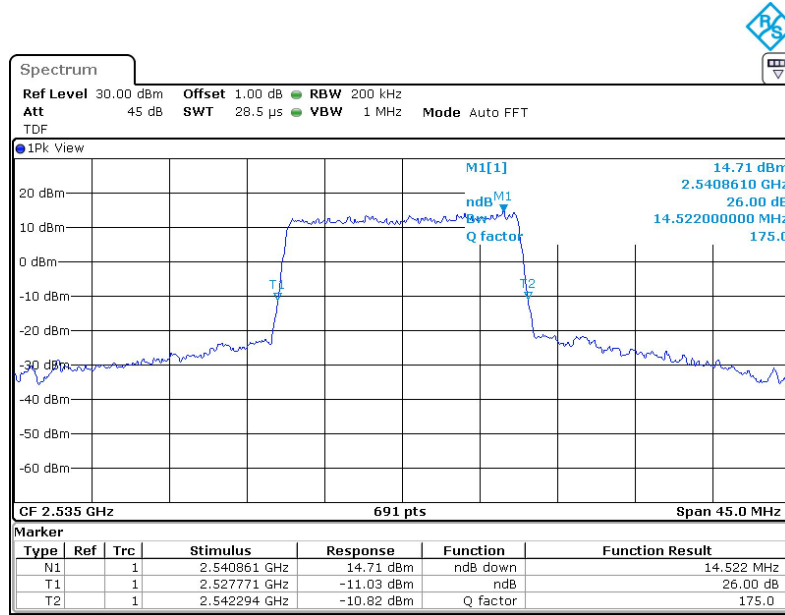

LTE band 7 , 10MHz Bandwidth,MID,QPSK (-26dBc BW)

LTE band 7 , 10MHz Bandwidth,MID,16QAM (-26dBc BW)

Chongqing Academy of Information and Communication Technology

Address: No. 8, Yuma Road, Chayuan New City, Nan'an District, Chongqing, P. R. China, 401336
Tel: 0086-23-88069965 FAX: 0086-23-88608777

Report No.: I23W00020-LTE RF

LTE band 7,15MHz(-26dBc)

Frequency(MHz)	Emission Bandwidth (-26dBc)(MHz)	
	QPSK	16QAM
2535	14.522	14.457

LTE band 7 , 15MHz Bandwidth,MID,QPSK (-26dBc BW)

LTE band 7 , 15MHz Bandwidth,MID,16QAM (-26dBc BW)