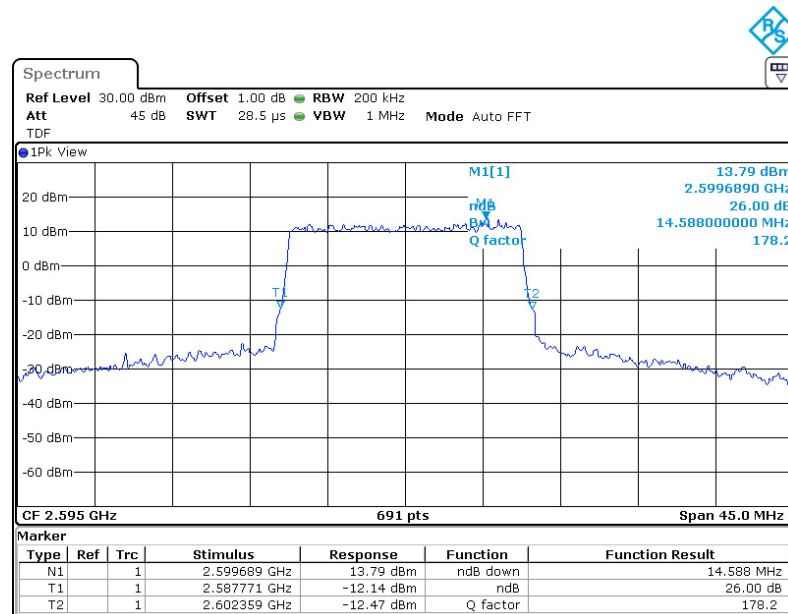

Frequency(MHz)	Emission Bandwidth (-26dBc)(MHz)	
	QPSK	16QAM
2595	14.327	14.588

LTE band 38 , 15MHz Bandwidth,MID,QPSK (-26dBc BW)

LTE band 38 , 15MHz Bandwidth,MID,16QAM (-26dBc BW)

Chongqing Academy of Information and Communication Technology