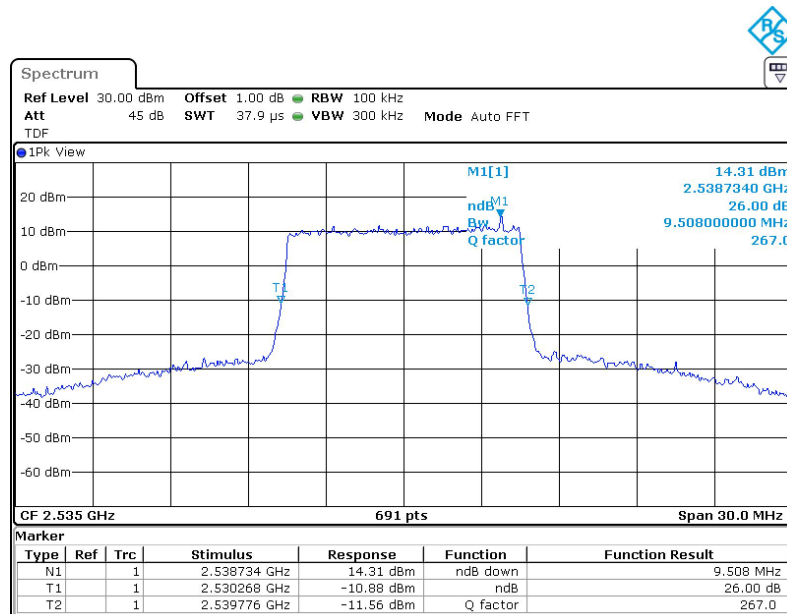

Chongqing Academy of Information and Communication Technology

Address: No. 8, Yuma Road, Chayuan New City, Nan'an District, Chongqing, P. R. China, 401336
Tel: 0086-23-88069965 FAX: 0086-23-88608777