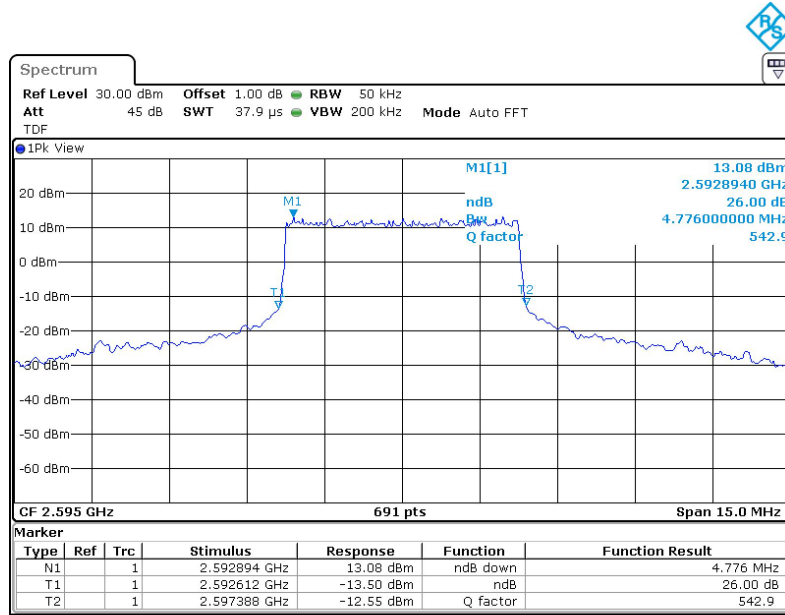

LTE band 38,5MHz(-26dBc)

Frequency(MHz)	Emission Bandwidth (-26dBc)(MHz)	
	QPSK	16QAM
2595	4.776	4.863

LTE band 38 , 5MHz Bandwidth,MID,QPSK (-26dBc BW)

LTE band 38 , 5MHz Bandwidth,MID,16QAM (-26dBc BW)