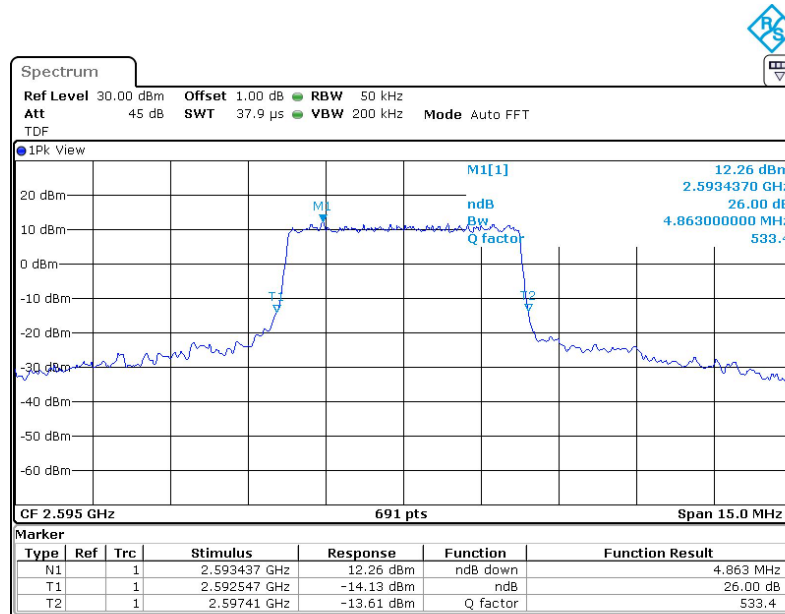

Chongqing Academy of Information and Communication Technology

Address: No. 8,Yuma Road, Chayuan New City, Nan'an District, Chongqing, P. R. China,401336
Tel: 0086-23-88069965 FAX:0086-23-88608777