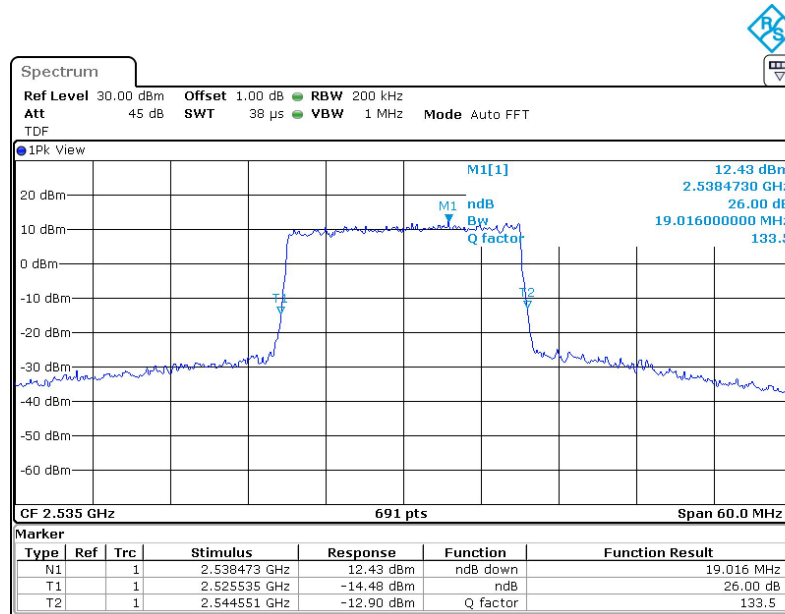

LTE band 7 , 20MHz Bandwidth,MID,16QAM (-26dBc BW)

Chongqing Academy of Information and Communication Technology

Address: No. 8,Yuma Road, Chayuan New City, Nan'an District, Chongqing, P. R. China,401336
Tel: 0086-23-88069965 FAX:0086-23-88608777