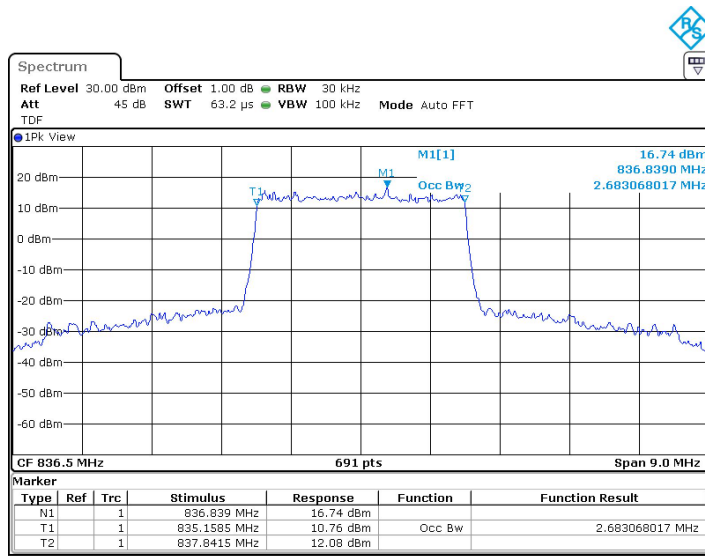

LTE band 5,3MHz(99%)

Frequency (MHz)	Occupied Bandwidth (99%)(MHz)	
	QPSK	16QAM
836.5	2.683	2.683

LTE band 5 , 3MHz Bandwidth,MID,QPSK (99% BW)

LTE band 5 , 3MHz Bandwidth,MID,16QAM (99% BW)