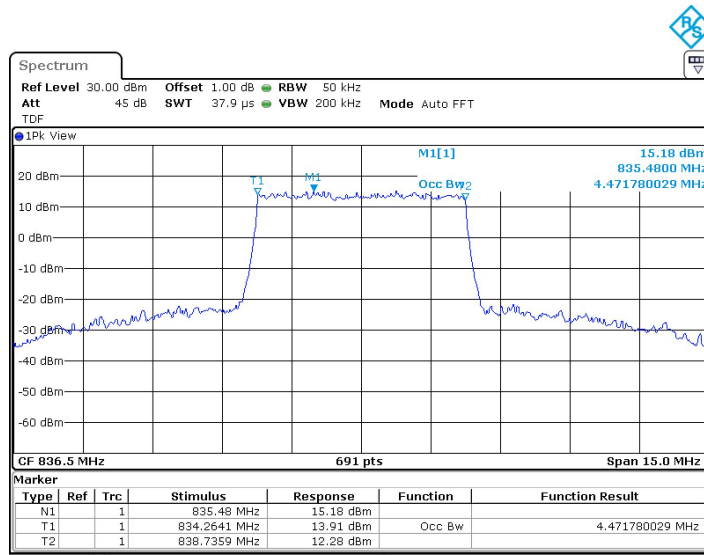

LTE band 5,5MHz(99%)

Frequency (MHz)	Occupied Bandwidth (99%)(MHz)	
	QPSK	16QAM
836.5	4.472	4.472

LTE band 5 , 5MHz Bandwidth,MID,QPSK (99% BW)

LTE band 5 , 5MHz Bandwidth,MID,16QAM (99% BW)

Chongqing Academy of Information and Communication Technology