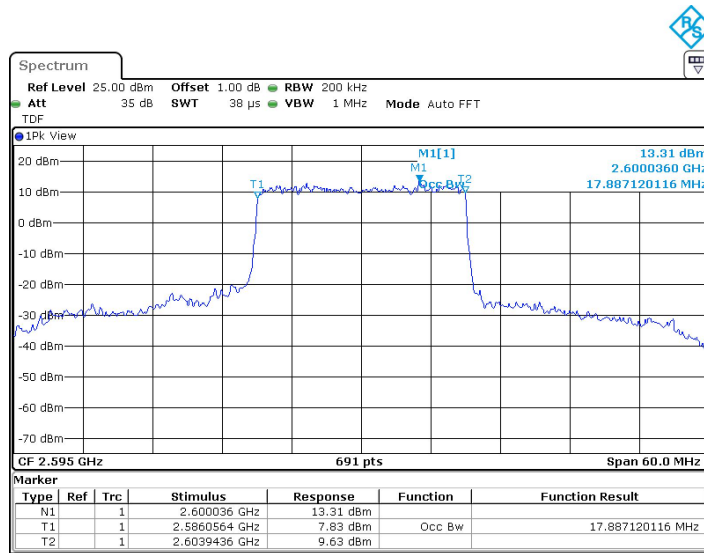

LTE band 38,20MHz(99%)

Frequency (MHz)	Occupied Bandwidth (99%)(MHz)	
	QPSK	16QAM
2595	17.887	17.887

LTE band 38 , 20MHz Bandwidth,MID,QPSK (99% BW)

LTE band 38 , 20MHz Bandwidth,MID,16QAM (99% BW)