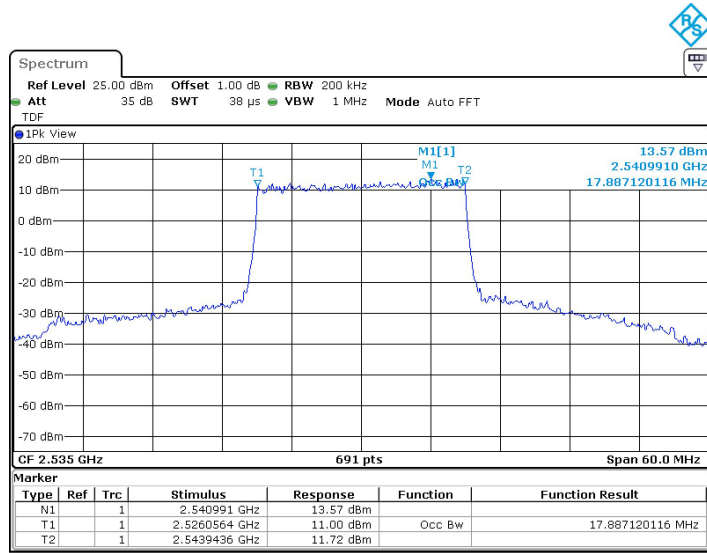

LTE band 7,20MHz(99%)

Frequency (MHz)	Occupied Bandwidth (99%)(MHz)	
	QPSK	16QAM
2535	17.887	17.974

LTE band 7 , 20MHz Bandwidth,MID,QPSK (99% BW)

LTE band 7 , 20MHz Bandwidth,MID,16QAM (99% BW)