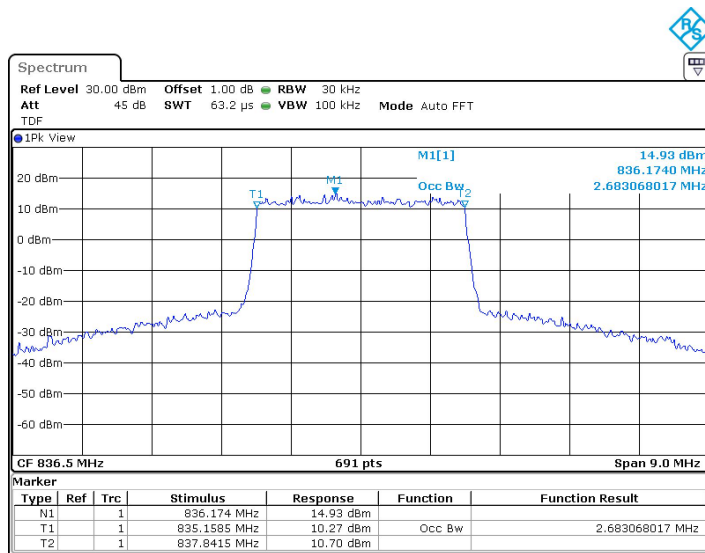

Chongqing Academy of Information and Communication Technology

Address: No. 8,Yuma Road, Chayuan New City, Nan'an District, Chongqing, P. R. China,401336
Tel: 0086-23-88069965 FAX:0086-23-88608777