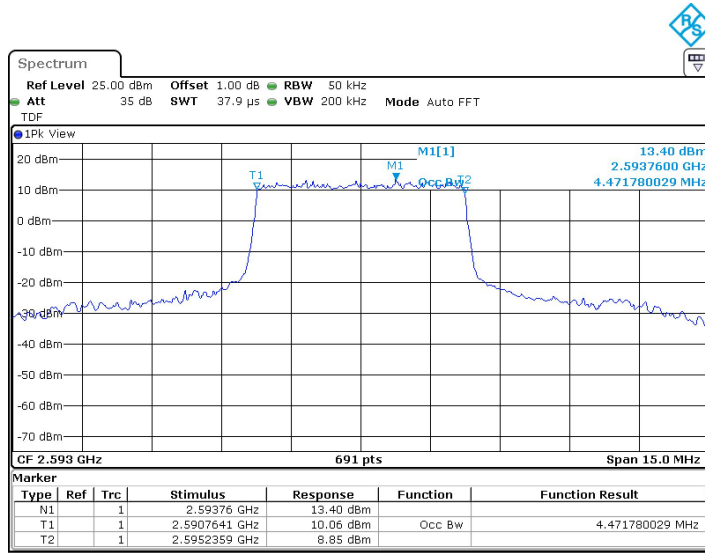

LTE band 41,5MHz(99%)

Frequency (MHz)	Occupied Bandwidth (99%)(MHz)	
	QPSK	16QAM
2593	4.472	4.472

LTE band 41 , 5MHz Bandwidth,MID,QPSK (99% BW)

LTE band 41 , 5MHz Bandwidth,MID,16QAM (99% BW)