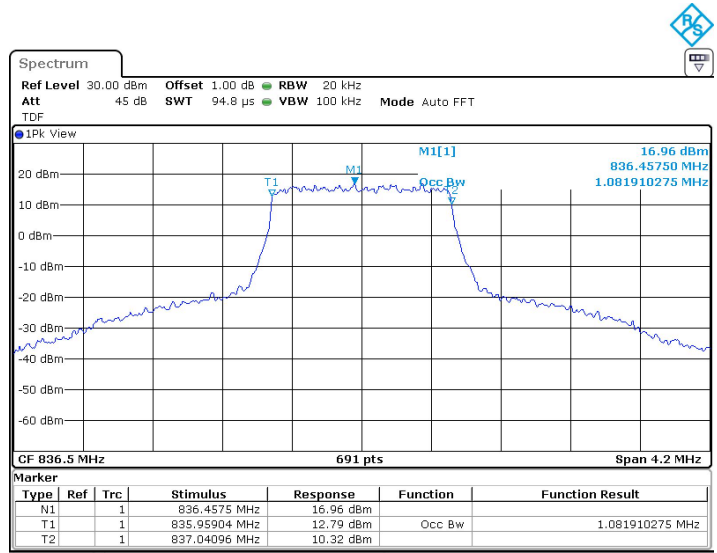

LTE band 5,1.4MHz(99%)

Frequency (MHz)	Occupied Bandwidth (99%)(MHz)	
	QPSK	16QAM
836.5	1.082	1.088

LTE band 5 , 1.4MHz Bandwidth,MID,QPSK (99% BW)

LTE band 5 , 1.4MHz Bandwidth,MID,16QAM (99% BW)

Chongqing Academy of Information and Communication Technology