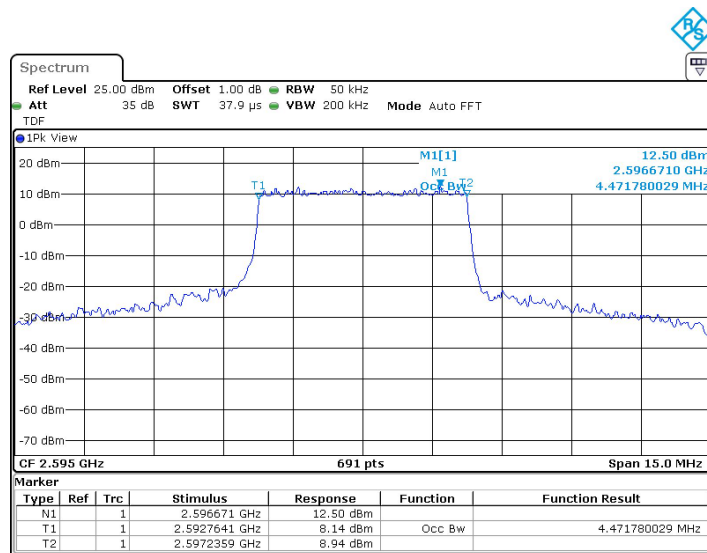

LTE band 7 , 20MHz Bandwidth,MID,QPSK (99% BW)

LTE band 7 , 20MHz Bandwidth,MID,16QAM (99% BW)

Chongqing Academy of Information and Communication Technology

Address: No. 8,Yuma Road, Chayuan New City, Nan'an District, Chongqing, P. R. China,401336
 Tel: 0086-23-88069965 FAX:0086-23-88608777

LTE band 38,5MHz(99%)

Frequency (MHz)	Occupied Bandwidth (99%)(MHz)	
	QPSK	16QAM
2595	4.472	4.472

LTE band 38 , 5MHz Bandwidth,MID,QPSK (99% BW)

LTE band 38 , 5MHz Bandwidth,MID,16QAM (99% BW)

Chongqing Academy of Information and Communication Technology