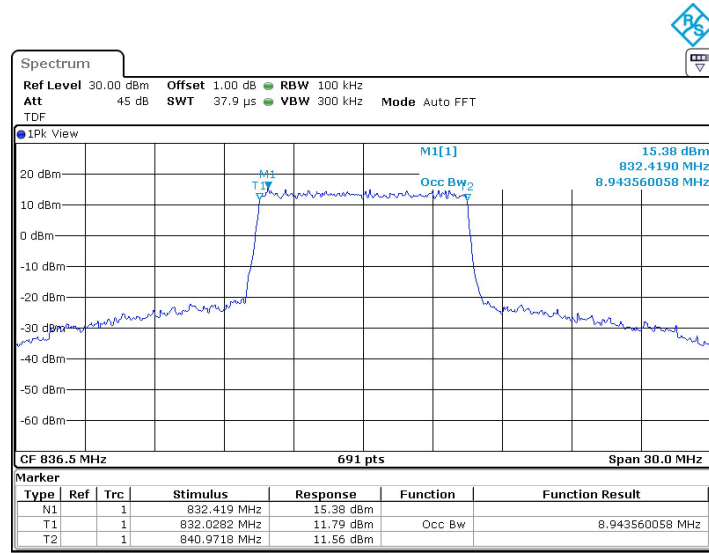

LTE band 5,10MHz(99%)

Frequency (MHz)	Occupied Bandwidth (99%)(MHz)	
	QPSK	16QAM
836.5	8.944	8.944

LTE band 5 , 10MHz Bandwidth,MID,QPSK (99% BW)