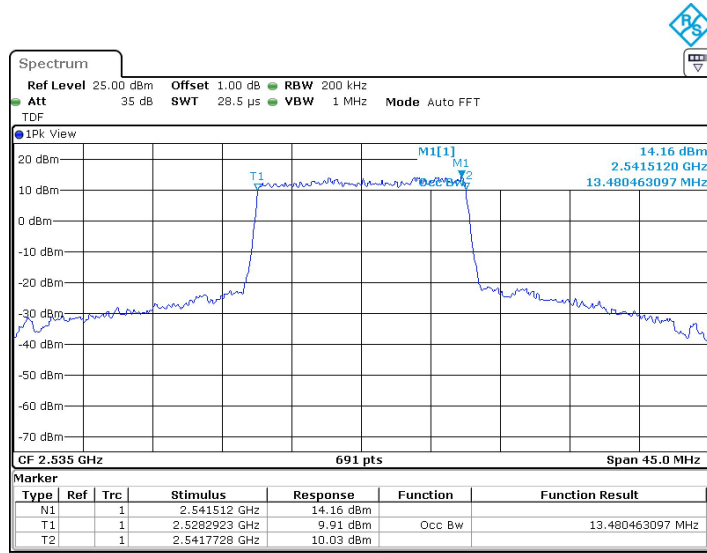

LTE band 7 , 10MHz Bandwidth,MID,QPSK (99% BW)

LTE band 7 , 10MHz Bandwidth,MID,16QAM (99% BW)

Chongqing Academy of Information and Communication Technology

Address: No. 8,Yuma Road, Chayuan New City, Nan'an District, Chongqing, P. R. China,401336
Tel: 0086-23-88069965 FAX:0086-23-88608777

LTE band 7,15MHz(99%)

Frequency (MHz)	Occupied Bandwidth (99%)(MHz)	
	QPSK	16QAM
2535	13.480	13.415

LTE band 7 , 15MHz Bandwidth,MID,QPSK (99% BW)

LTE band 7 , 15MHz Bandwidth,MID,16QAM (99% BW)

Chongqing Academy of Information and Communication Technology