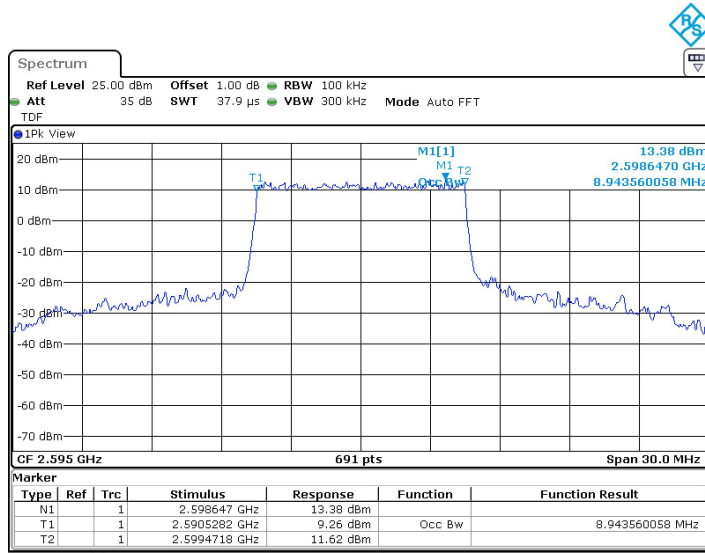

LTE band 38,10MHz(99%)

Frequency (MHz)	Occupied Bandwidth (99%)(MHz)	
	QPSK	16QAM
2595	8.944	8.944

LTE band 38 , 10MHz Bandwidth,MID,QPSK (99% BW)

LTE band 38 , 10MHz Bandwidth,MID,16QAM (99% BW)