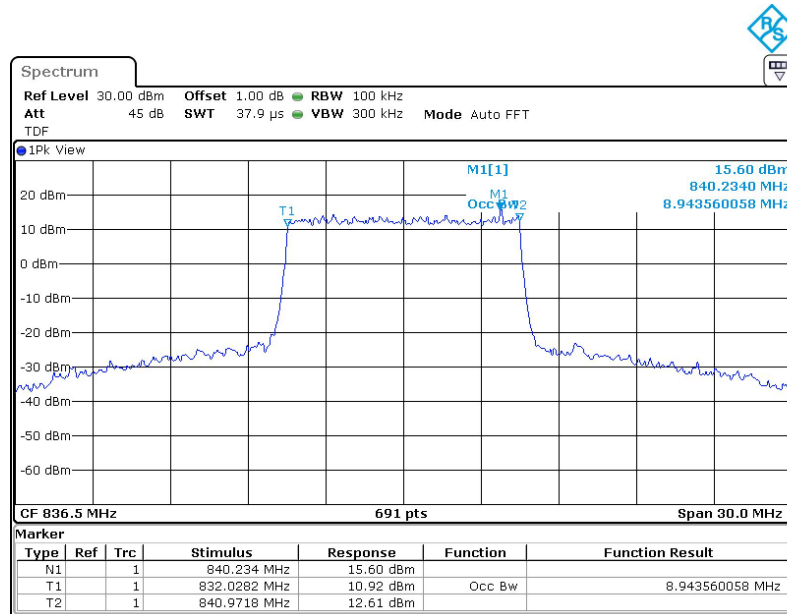

LTE band 5 , 10MHz Bandwidth,MID,16QAM (99% BW)