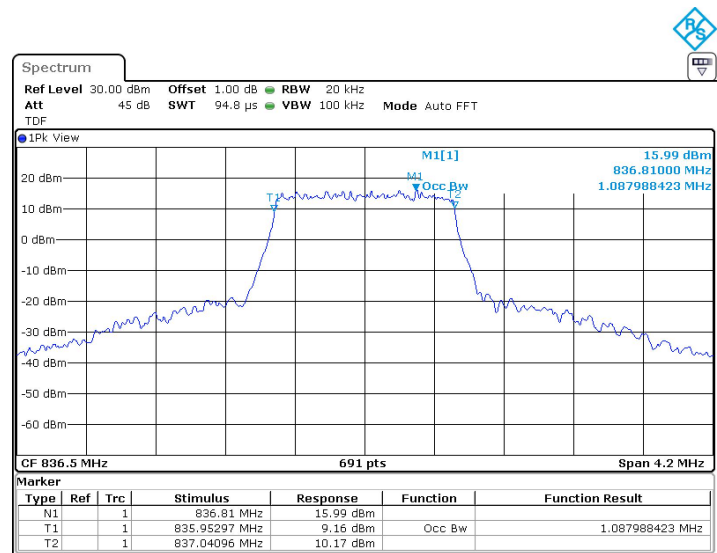

LTE band 5,1.4MHz(99%)

Frequency (MHz)	Occupied Bandwidth (99%)(MHz)	
	QPSK	16QAM
836.5	1.082	1.088

LTE band 5 , 1.4MHz Bandwidth,MID,QPSK (99% BW)

LTE band 5 , 1.4MHz Bandwidth,MID,16QAM (99% BW)

Chongqing Academy of Information and Communication Technology