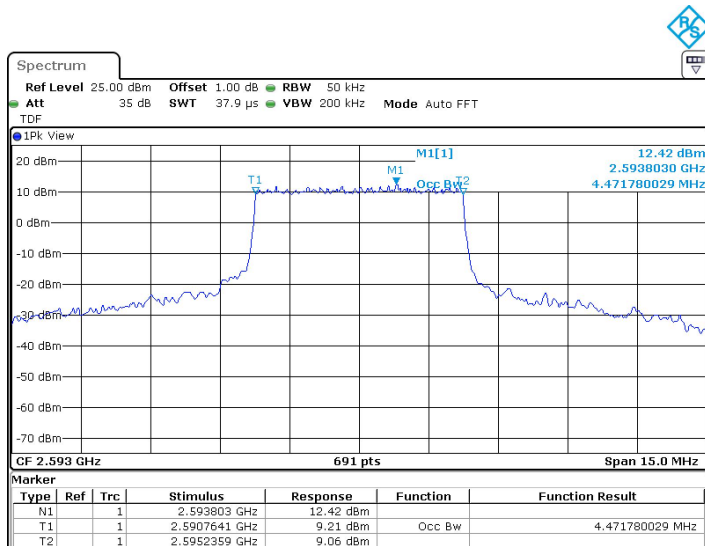

Chongqing Academy of Information and Communication Technology

Address: No. 8,Yuma Road, Chayuan New City, Nan'an District, Chongqing, P. R. China,401336
Tel: 0086-23-88069965 FAX:0086-23-88608777