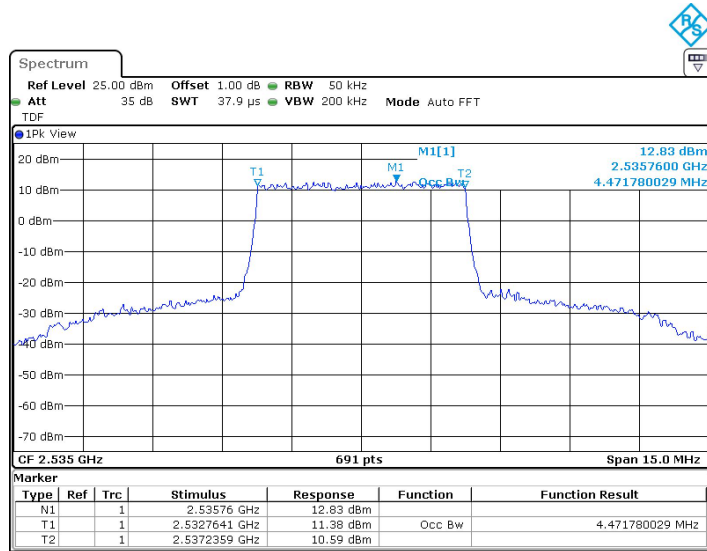

LTE band 7,5MHz(99%)

Frequency (MHz)	Occupied Bandwidth (99%)(MHz)	
	QPSK	16QAM
2535	4.472	4.472

LTE band 7 , 5MHz Bandwidth,MID,QPSK (99% BW)

LTE band 7 , 5MHz Bandwidth,MID,16QAM (99% BW)

Chongqing Academy of Information and Communication Technology