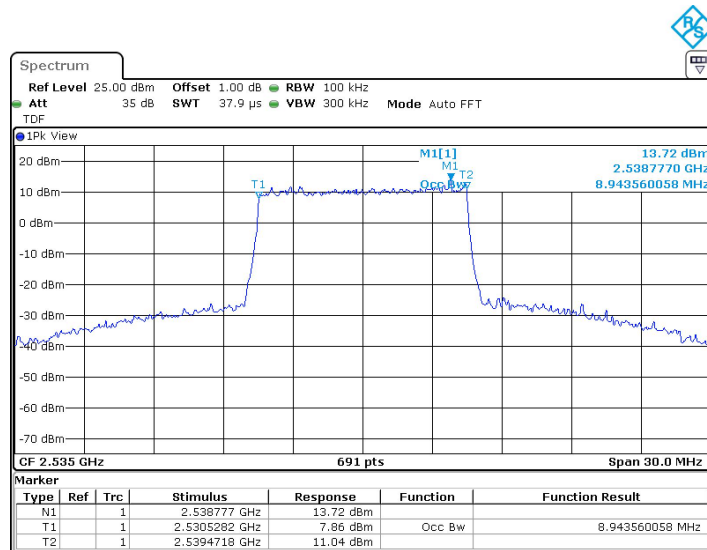

Chongqing Academy of Information and Communication Technology

Address: No. 8,Yuma Road, Chayuan New City, Nan'an District, Chongqing, P. R. China,401336
Tel: 0086-23-88069965 FAX:0086-23-88608777