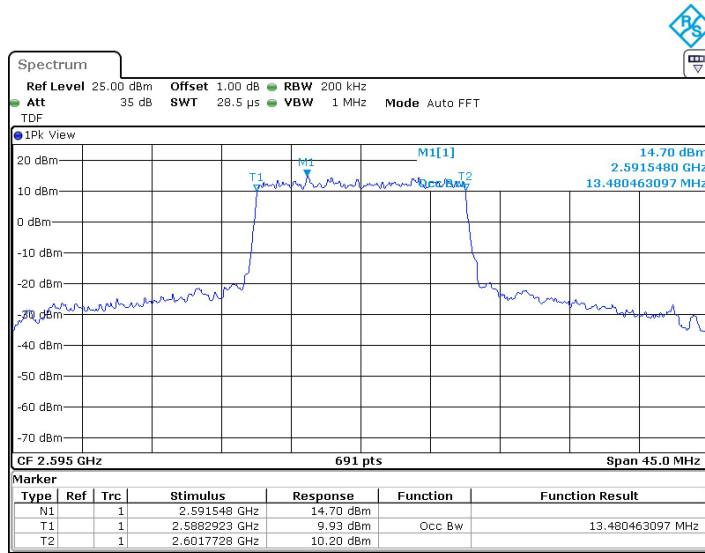

LTE band 38 , 10MHz Bandwidth,MID,QPSK (99% BW)

LTE band 38 , 10MHz Bandwidth,MID,16QAM (99% BW)

Chongqing Academy of Information and Communication Technology

Address: No. 8,Yuma Road, Chayuan New City, Nan'an District, Chongqing, P. R. China,401336
 Tel: 0086-23-88069965 FAX:0086-23-88608777

LTE band 38,15MHz(99%)

Frequency (MHz)	Occupied Bandwidth (99%)(MHz)	
	QPSK	16QAM
2595	13.480	13.415

LTE band 38 , 15MHz Bandwidth,MID,QPSK (99% BW)

LTE band 38 , 15MHz Bandwidth,MID,16QAM (99% BW)

Chongqing Academy of Information and Communication Technology