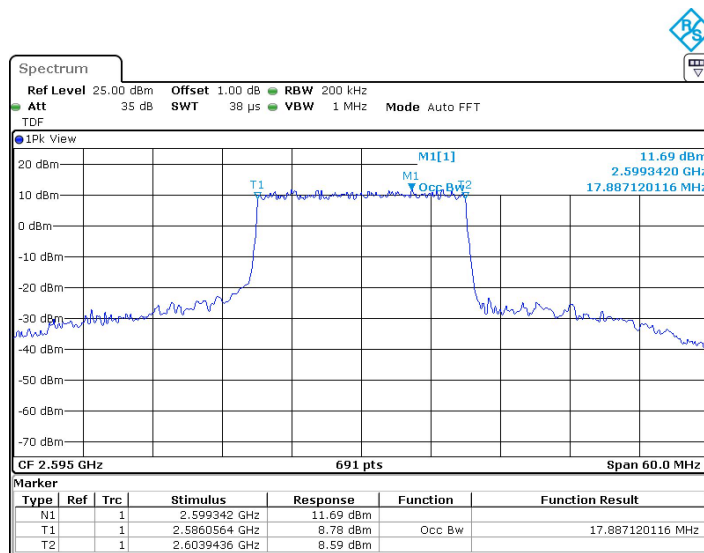

Chongqing Academy of Information and Communication Technology

Address: No. 8,Yuma Road, Chayuan New City, Nan'an District, Chongqing, P. R. China,401336
Tel: 0086-23-88069965 FAX:0086-23-88608777