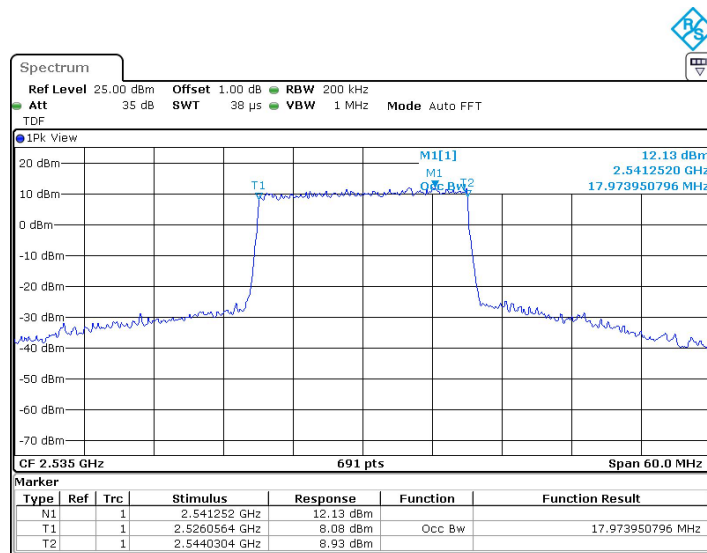

Chongqing Academy of Information and Communication Technology

Address: No. 8,Yuma Road, Chayuan New City, Nan'an District, Chongqing, P. R. China,401336
Tel: 0086-23-88069965 FAX:0086-23-88608777