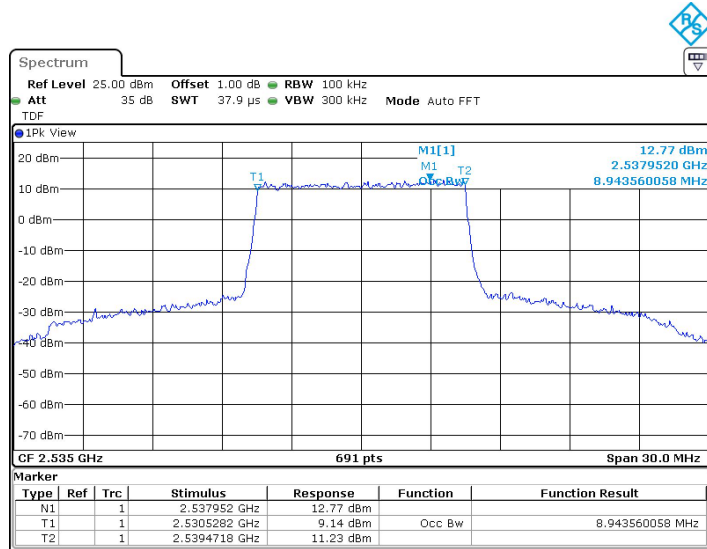

Report No.: I23W00020-LTE RF

LTE band 7,10MHz(99%)

Frequency (MHz)	Occupied Bandwidth (99%)(MHz)	
	QPSK	16QAM
2535	8.944	8.944

LTE band 7 , 10MHz Bandwidth,MID,QPSK (99% BW)

LTE band 7 , 10MHz Bandwidth,MID,16QAM (99% BW)