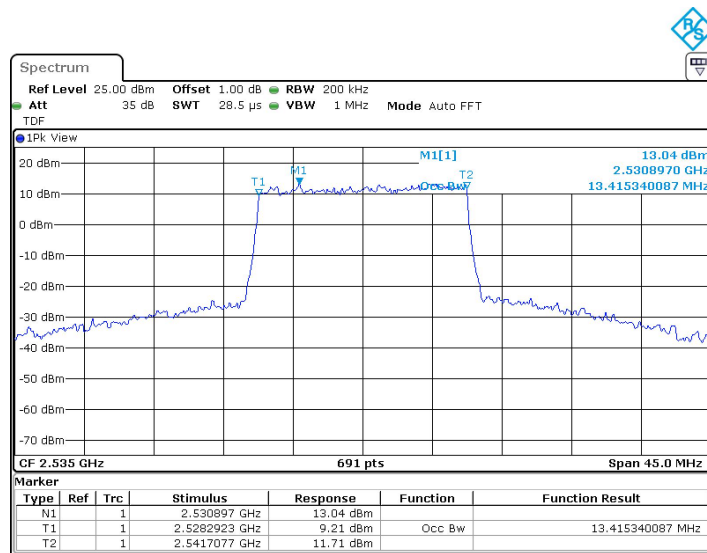

LTE band 7 , 10MHz Bandwidth,MID,QPSK (99% BW)

LTE band 7 , 10MHz Bandwidth,MID,16QAM (99% BW)

Chongqing Academy of Information and Communication Technology

Address: No. 8,Yuma Road, Chayuan New City, Nan'an District, Chongqing, P. R. China,401336
Tel: 0086-23-88069965 FAX:0086-23-88608777

LTE band 7,15MHz(99%)

Frequency (MHz)	Occupied Bandwidth (99%)(MHz)	
	QPSK	16QAM
2535	13.480	13.415

LTE band 7 , 15MHz Bandwidth,MID,QPSK (99% BW)

LTE band 7 , 15MHz Bandwidth,MID,16QAM (99% BW)

Chongqing Academy of Information and Communication Technology