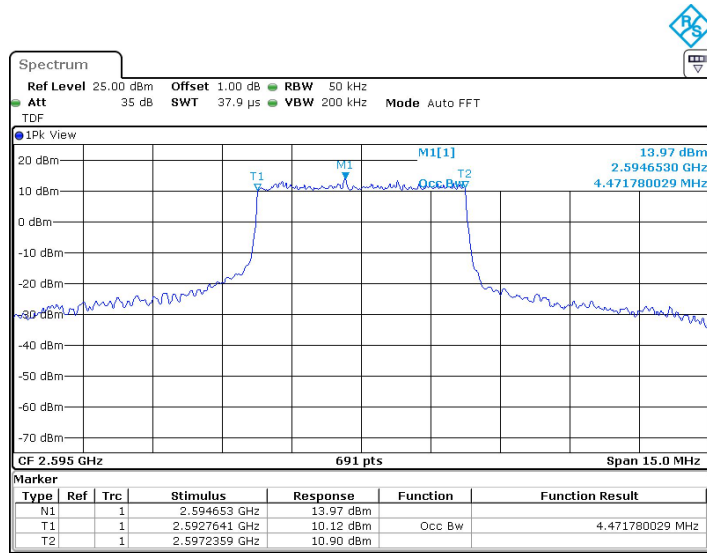

LTE band 7 , 20MHz Bandwidth,MID,QPSK (99% BW)

LTE band 7 , 20MHz Bandwidth,MID,16QAM (99% BW)

Chongqing Academy of Information and Communication Technology

Address: No. 8,Yuma Road, Chayuan New City, Nan'an District, Chongqing, P. R. China,401336
 Tel: 0086-23-88069965 FAX:0086-23-88608777

LTE band 38,5MHz(99%)

Frequency (MHz)	Occupied Bandwidth (99%)(MHz)	
	QPSK	16QAM
2595	4.472	4.472

LTE band 38 , 5MHz Bandwidth,MID,QPSK (99% BW)

LTE band 38 , 5MHz Bandwidth,MID,16QAM (99% BW)

Chongqing Academy of Information and Communication Technology