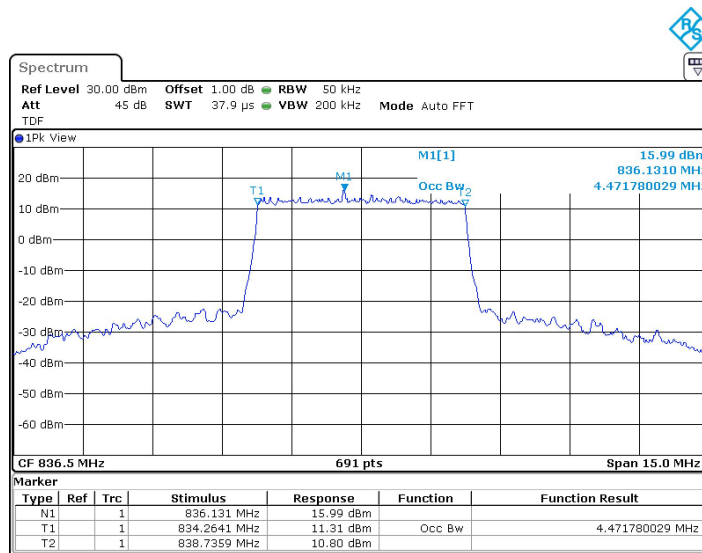

LTE band 5 , 3MHz Bandwidth,MID,QPSK (99% BW)

LTE band 5 , 3MHz Bandwidth,MID,16QAM (99% BW)

Chongqing Academy of Information and Communication Technology

Address: No. 8,Yuma Road, Chayuan New City, Nan'an District, Chongqing, P. R. China,401336
 Tel: 0086-23-88069965 FAX:0086-23-88608777

LTE band 5,5MHz(99%)

Frequency (MHz)	Occupied Bandwidth (99%)(MHz)	
	QPSK	16QAM
836.5	4.472	4.472

LTE band 5 , 5MHz Bandwidth,MID,QPSK (99% BW)

LTE band 5 , 5MHz Bandwidth,MID,16QAM (99% BW)

Chongqing Academy of Information and Communication Technology