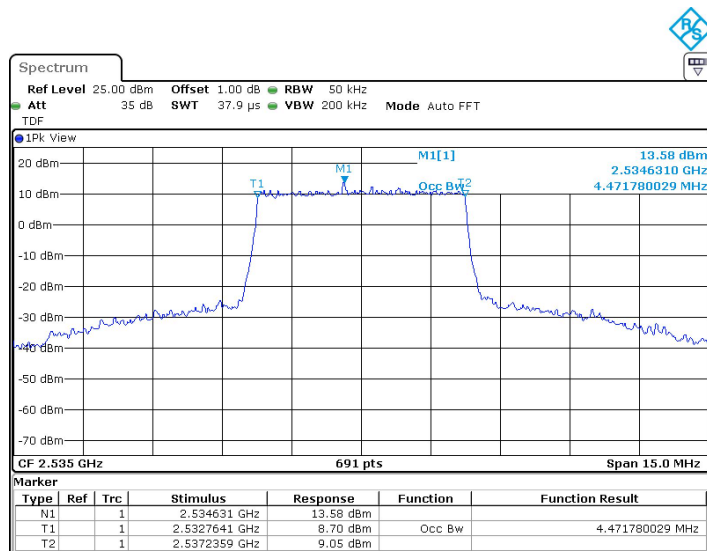

LTE band 5 , 10MHz Bandwidth,MID,QPSK (99% BW)

LTE band 5 , 10MHz Bandwidth,MID,16QAM (99% BW)

Chongqing Academy of Information and Communication Technology

Address: No. 8,Yuma Road, Chayuan New City, Nan'an District, Chongqing, P. R. China,401336
 Tel: 0086-23-88069965 FAX:0086-23-88608777

LTE band 7,5MHz(99%)

Frequency (MHz)	Occupied Bandwidth (99%)(MHz)	
	QPSK	16QAM
2535	4.472	4.472

LTE band 7 , 5MHz Bandwidth,MID,QPSK (99% BW)

LTE band 7 , 5MHz Bandwidth,MID,16QAM (99% BW)

Chongqing Academy of Information and Communication Technology