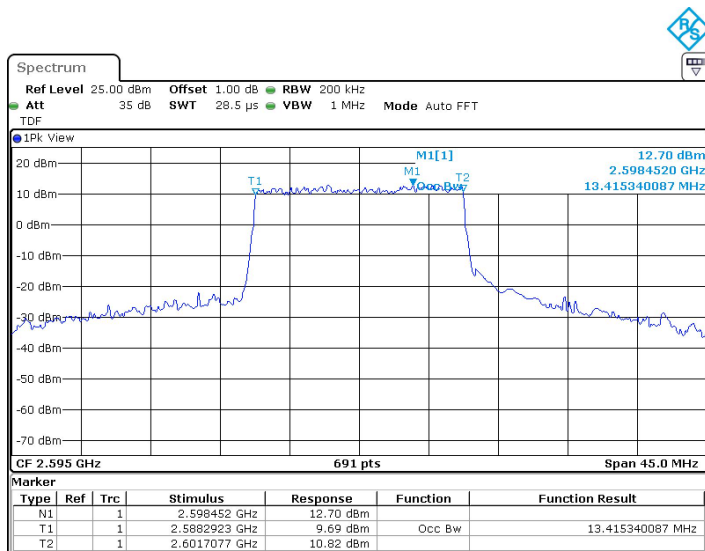

LTE band 38 , 10MHz Bandwidth,MID,QPSK (99% BW)

LTE band 38 , 10MHz Bandwidth,MID,16QAM (99% BW)

Chongqing Academy of Information and Communication Technology

Address: No. 8,Yuma Road, Chayuan New City, Nan'an District, Chongqing, P. R. China,401336
 Tel: 0086-23-88069965 FAX:0086-23-88608777

LTE band 38,15MHz(99%)

Frequency (MHz)	Occupied Bandwidth (99%)(MHz)	
	QPSK	16QAM
2595	13.480	13.415

LTE band 38 , 15MHz Bandwidth,MID,QPSK (99% BW)

LTE band 38 , 15MHz Bandwidth,MID,16QAM (99% BW)

Chongqing Academy of Information and Communication Technology