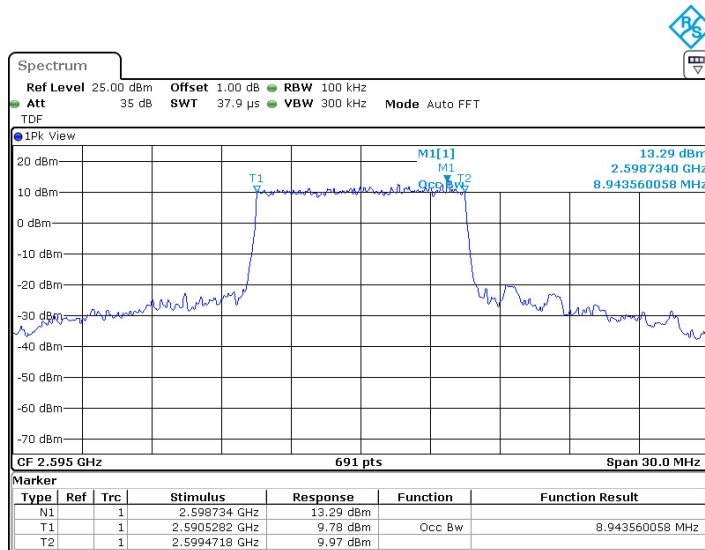

Chongqing Academy of Information and Communication Technology

Address: No. 8,Yuma Road, Chayuan New City, Nan'an District, Chongqing, P. R. China,401336
Tel: 0086-23-88069965 FAX:0086-23-88608777