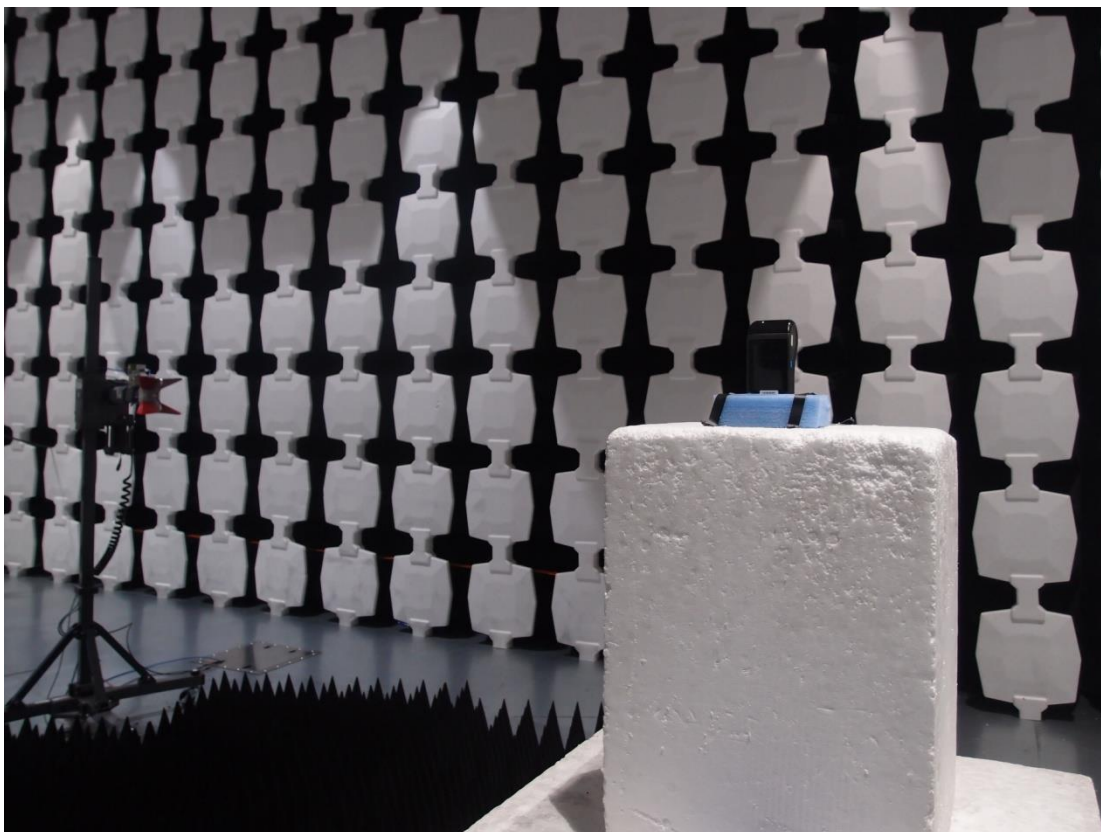

# FCC Part 22H-Test Photograph

Description: ERP Test Setup

1

Description: Substitution Antenna for ERP Test

Description: EIRP Test Setup

Description: Substitution Antenna for EIRP Test

## Test Photograph

Test Mode: Mode 2

Description: Conducted Emission Test Setup

Test Mode: Mode 1

Description: Front View of Conducted Emission Test Setup

Test Mode: Mode 1

Description: Side View of Conducted Emission Test Setup

Test Mode: Mode 2

Description: Front view of Radiated Emission Test Setup

Test Mode: Mode 2

Description: Back view of Radiated Emission Test Setup

Test Mode: Mode 1

Description: Front view of Radiated Emission Test Setup

Test Mode: Mode 1

Description: Back view of Radiated Emission Test Setup