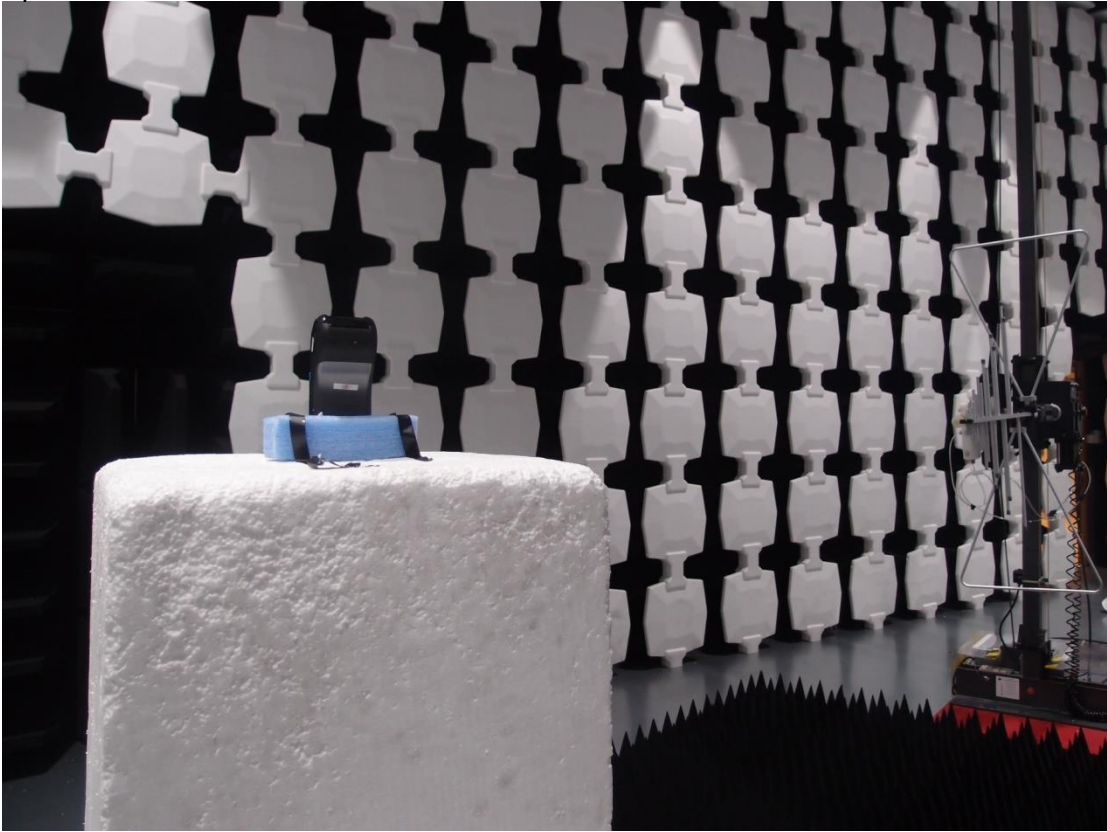

# FCC Part 22H-Test Photograph

Description: ERP Test Setup

1

Description: Substitution Antenna for ERP Test

Description: EIRP Test Setup

Description: Substitution Antenna for EIRP Test

## Test Photograph

Test Mode: Mode 2

Description: Conducted Emission Test Setup

Test Mode: Mode 1

Description: Front View of Conducted Emission Test Setup

Test Mode: Mode 1

Description: Side View of Conducted Emission Test Setup

Test Mode: Mode 2

Description: Front view of Radiated Emission Test Setup

Test Mode: Mode 2

Description: Back view of Radiated Emission Test Setup

Test Mode: Mode 1

Description: Front view of Radiated Emission Test Setup

Test Mode: Mode 1

Description: Back view of Radiated Emission Test Setup