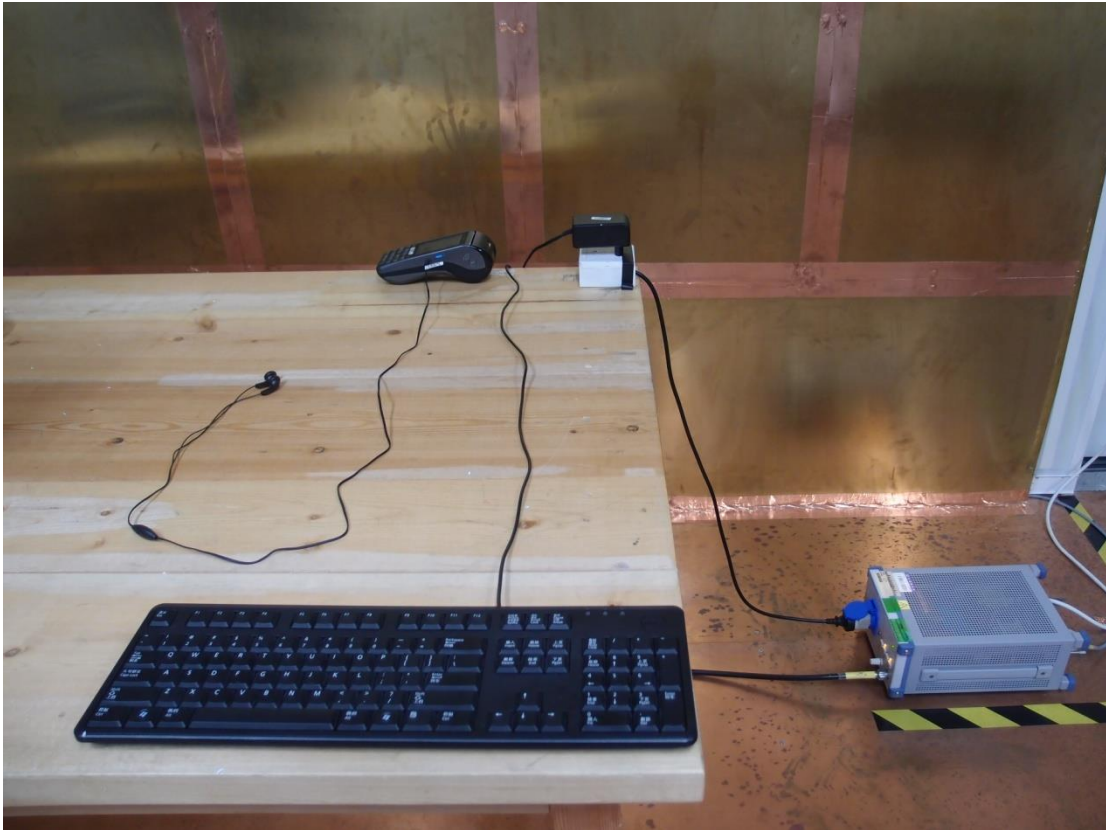

# FCC Part 22H-Test Photograph

Description: ERP Test Setup

1

Description: Substitution Antenna for ERP Test

Description: EIRP Test Setup

Description: Substitution Antenna for EIRP Test

## Test Photograph

Test Mode: Mode 2

Description: Conducted Emission Test Setup

Test Mode: Mode 1

Description: Front View of Conducted Emission Test Setup

Test Mode: Mode 1

Description: Side View of Conducted Emission Test Setup

Test Mode: Mode 2

Description: Front view of Radiated Emission Test Setup

Test Mode: Mode 2

Description: Back view of Radiated Emission Test Setup

Test Mode: Mode 1

Description: Front view of Radiated Emission Test Setup

Test Mode: Mode 1

Description: Back view of Radiated Emission Test Setup