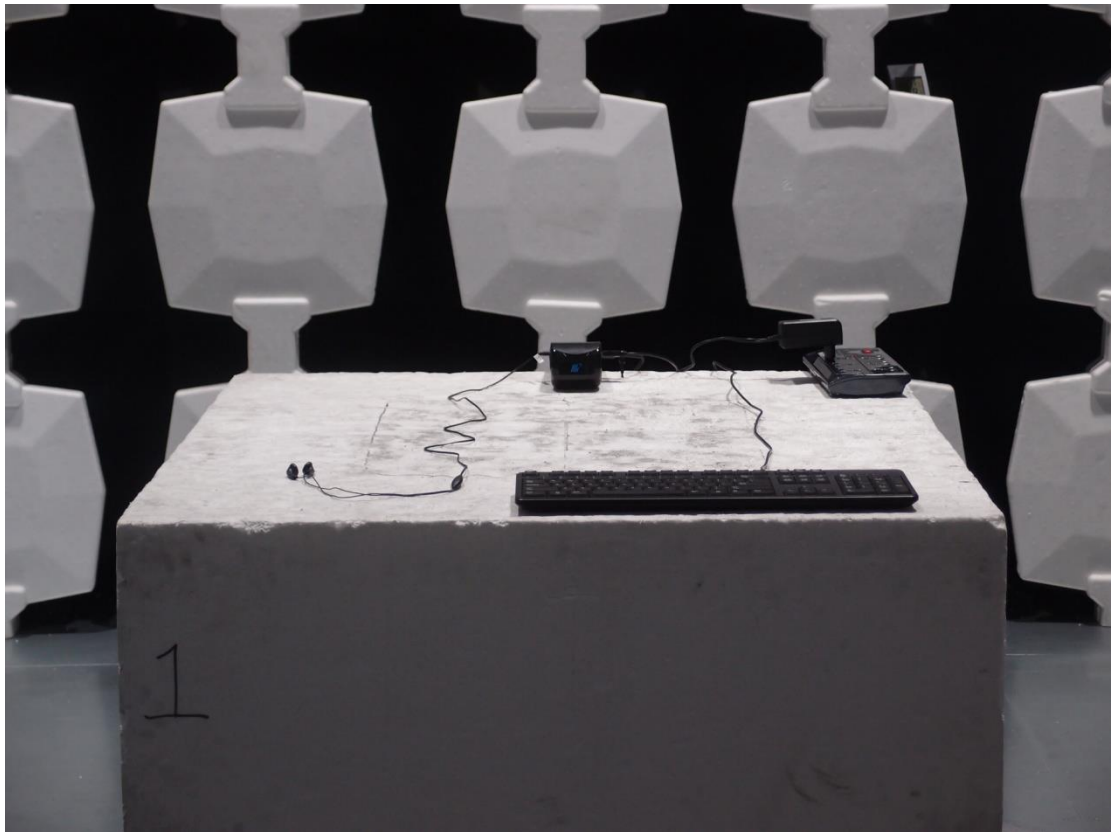

# FCC Part 22H-Test Photograph

Description: ERP Test Setup

1

Description: Substitution Antenna for ERP Test

Description: EIRP Test Setup

Description: Substitution Antenna for EIRP Test

## Test Photograph

Test Mode: Mode 2

Description: Conducted Emission Test Setup

Test Mode: Mode 1

Description: Front View of Conducted Emission Test Setup

Test Mode: Mode 1

Description: Side View of Conducted Emission Test Setup

Test Mode: Mode 2

Description: Front view of Radiated Emission Test Setup

Test Mode: Mode 2

Description: Back view of Radiated Emission Test Setup

Test Mode: Mode 1

Description: Front view of Radiated Emission Test Setup

Test Mode: Mode 1

Description: Back view of Radiated Emission Test Setup