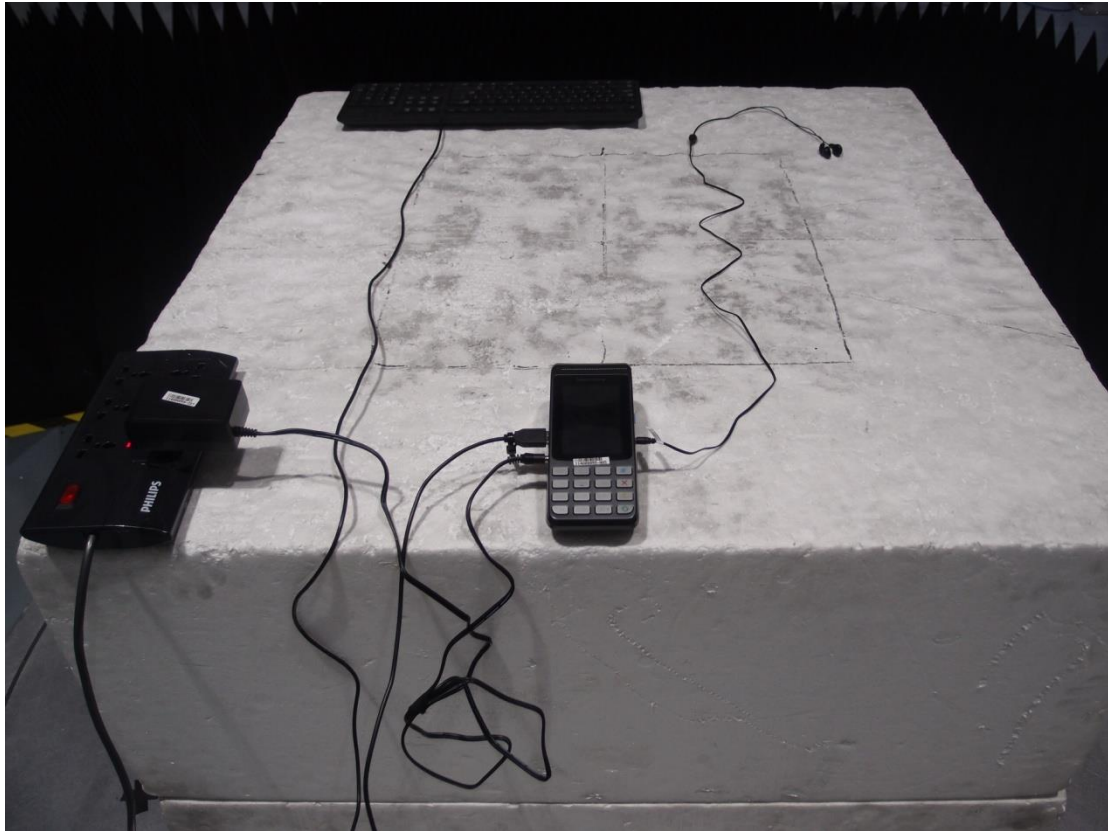

# FCC Part 22H-Test Photograph

Description: ERP Test Setup

1

Description: Substitution Antenna for ERP Test

Description: EIRP Test Setup

Description: Substitution Antenna for EIRP Test

## Test Photograph

Test Mode: Mode 2

Description: Conducted Emission Test Setup

Test Mode: Mode 1

Description: Front View of Conducted Emission Test Setup

Test Mode: Mode 1

Description: Side View of Conducted Emission Test Setup

Test Mode: Mode 2

Description: Front view of Radiated Emission Test Setup

Test Mode: Mode 2

Description: Back view of Radiated Emission Test Setup

Test Mode: Mode 1

Description: Front view of Radiated Emission Test Setup

Test Mode: Mode 1

Description: Back view of Radiated Emission Test Setup