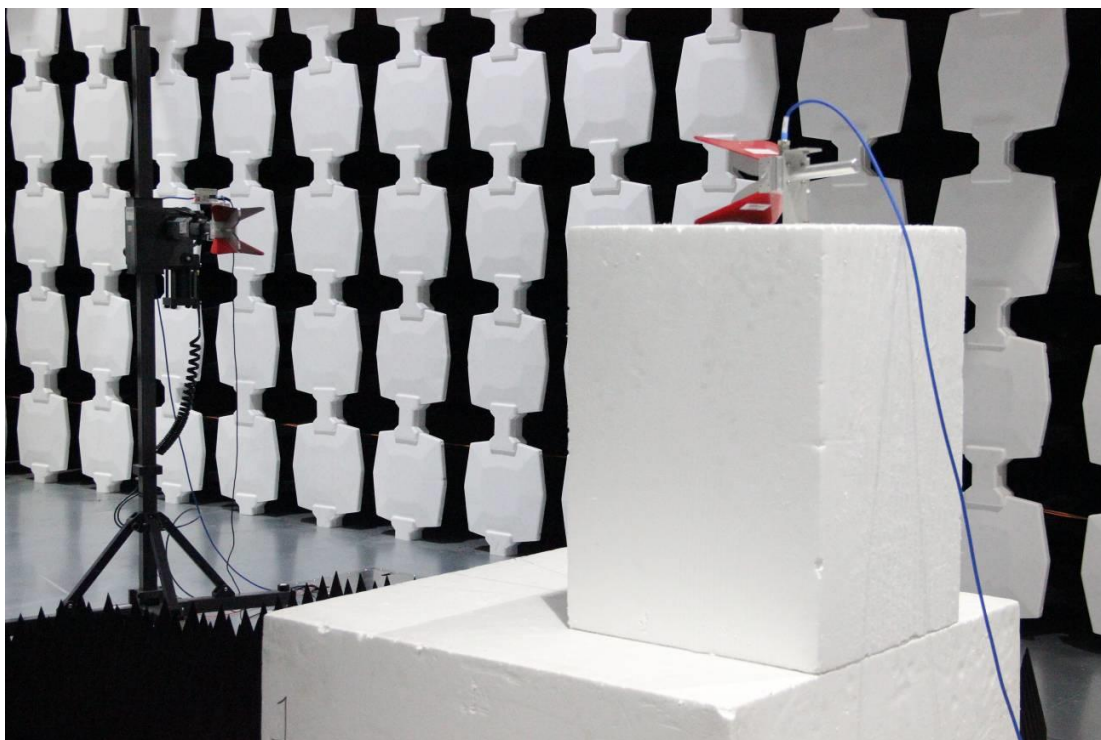

# FCC Part 22H-Test Photograph

Description: ERP Test Setup

1

Description: Substitution Antenna for ERP Test

Description: EIRP Test Setup

Description: Substitution Antenna for EIRP Test

## Test Photograph

Test Mode: Mode 2

Description: Conducted Emission Test Setup

Test Mode: Mode 1

Description: Front View of Conducted Emission Test Setup

Test Mode: Mode 1

Description: Side View of Conducted Emission Test Setup

Test Mode: Mode 2

Description: Front view of Radiated Emission Test Setup

Test Mode: Mode 2

Description: Back view of Radiated Emission Test Setup

Test Mode: Mode 1

Description: Front view of Radiated Emission Test Setup

Test Mode: Mode 1

Description: Back view of Radiated Emission Test Setup