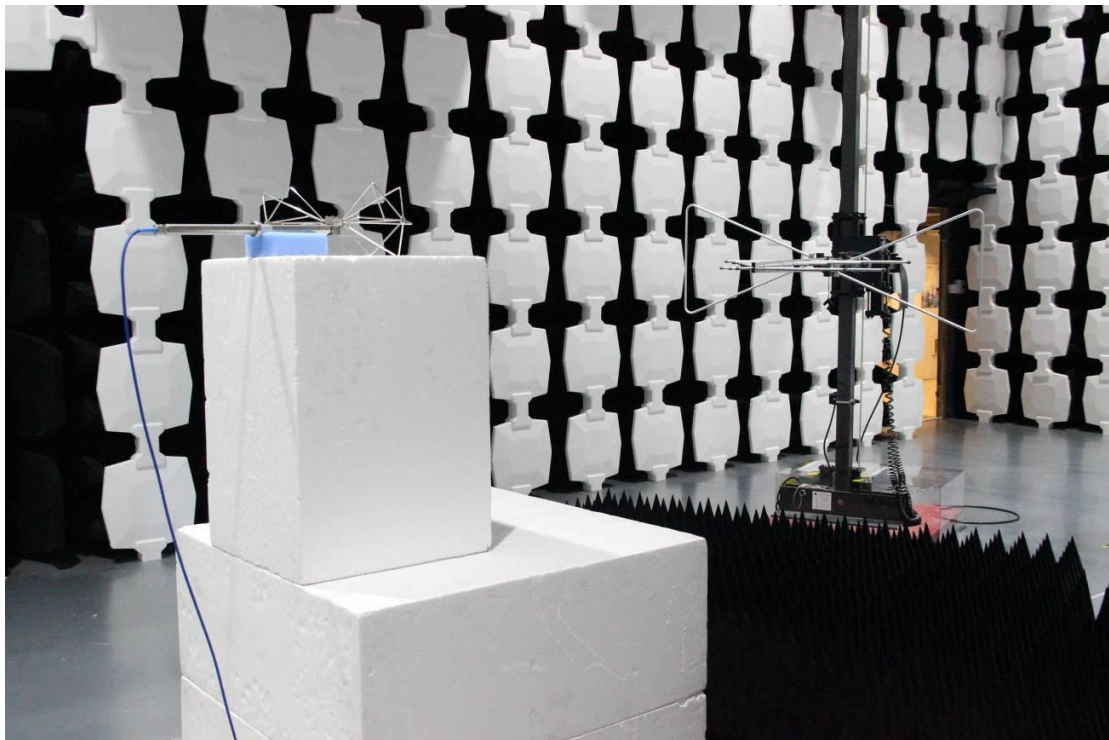

# FCC Part 22H-Test Photograph

Description: ERP Test Setup

1

Description: Substitution Antenna for ERP Test

Description: EIRP Test Setup

Description: Substitution Antenna for EIRP Test

## Test Photograph

Test Mode: Mode 2

Description: Conducted Emission Test Setup

Test Mode: Mode 1

Description: Front View of Conducted Emission Test Setup

Test Mode: Mode 1

Description: Side View of Conducted Emission Test Setup

Test Mode: Mode 2

Description: Front view of Radiated Emission Test Setup

Test Mode: Mode 2

Description: Back view of Radiated Emission Test Setup

Test Mode: Mode 1

Description: Front view of Radiated Emission Test Setup

Test Mode: Mode 1

Description: Back view of Radiated Emission Test Setup