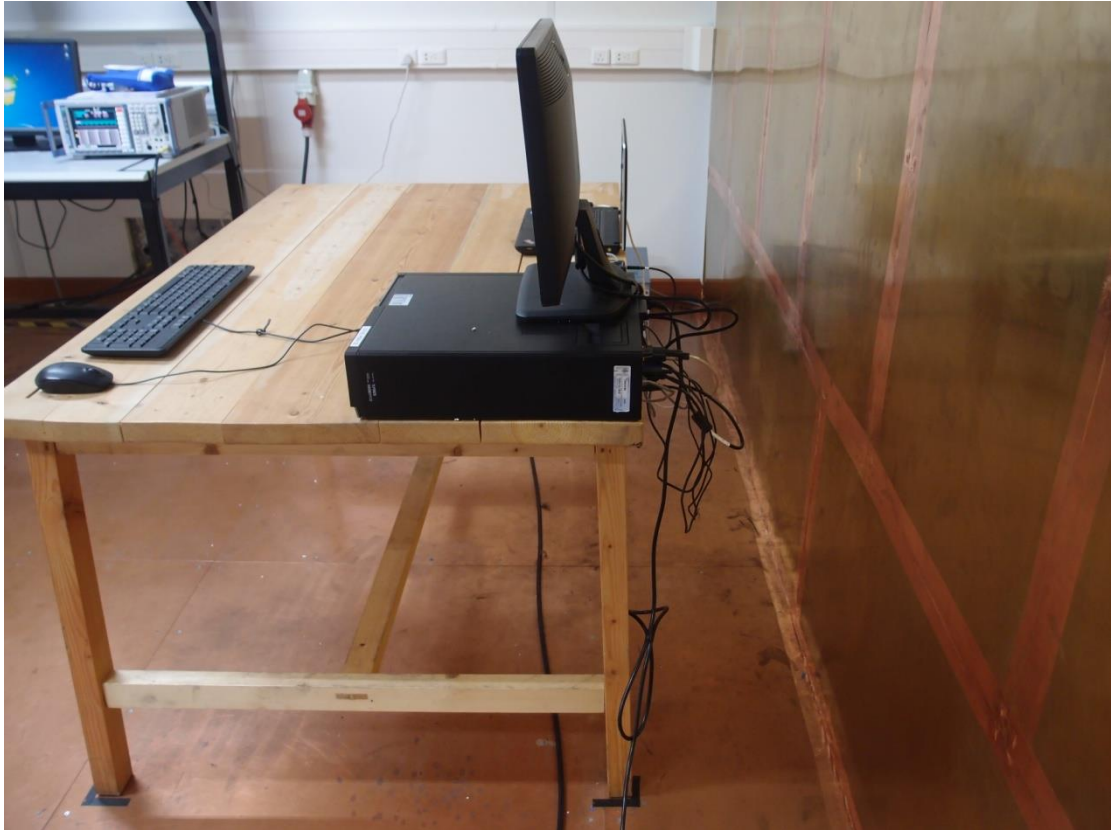

# FCC Part 22H-Test Photograph

Description: ERP Test Setup

1

Description: Substitution Antenna for ERP Test

Description: EIRP Test Setup

Description: Substitution Antenna for EIRP Test

## Test Photograph

Test Mode: Mode 2

Description: Conducted Emission Test Setup

Test Mode: Mode 1

Description: Front View of Conducted Emission Test Setup

Test Mode: Mode 1

Description: Side View of Conducted Emission Test Setup

Test Mode: Mode 2

Description: Front view of Radiated Emission Test Setup

Test Mode: Mode 2

Description: Back view of Radiated Emission Test Setup

Test Mode: Mode 1

Description: Front view of Radiated Emission Test Setup

Test Mode: Mode 1

Description: Back view of Radiated Emission Test Setup