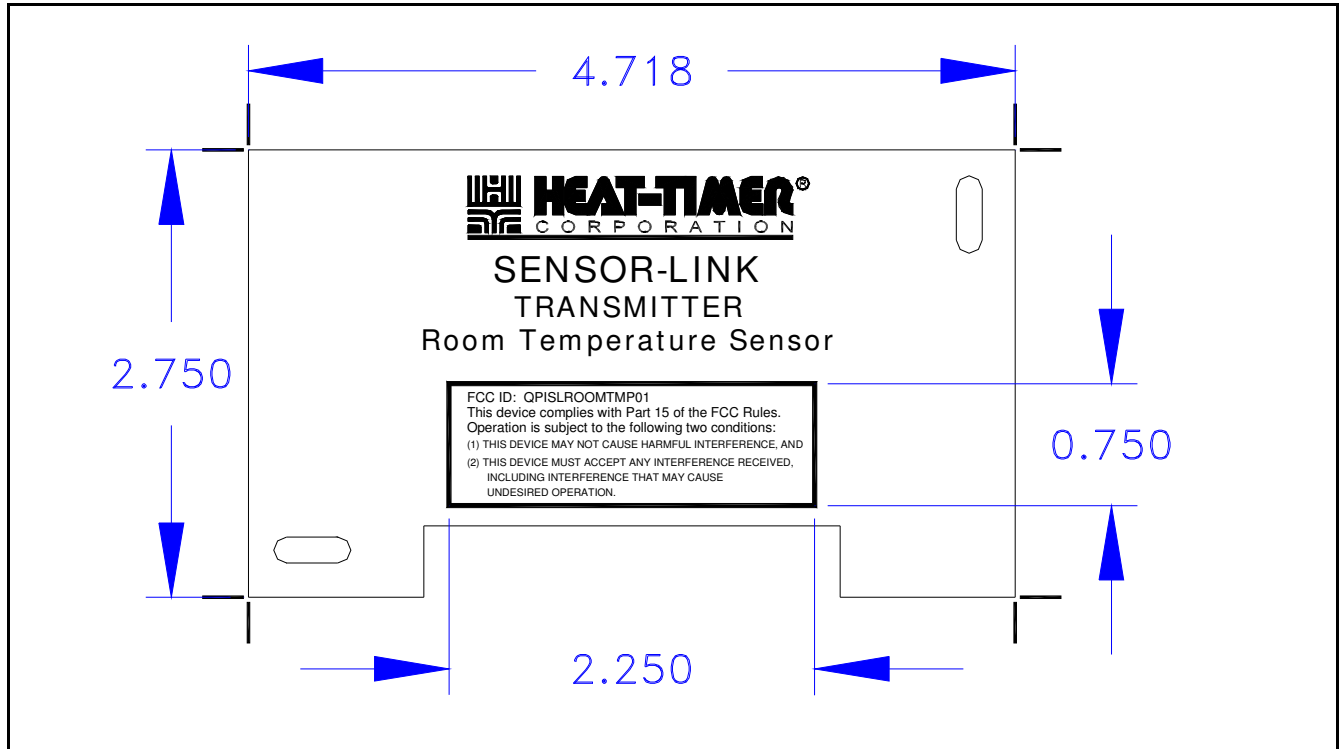

20 New Dutch Lane ♦ Fairfield, NJ 07004  
Tel: (973) 575-4004 ♦ Fax: (973) 575-4052  
WWW.Heat-Timer.com

## Sensor Link Transmitter FCC Label

HTC Product #	Doc #	Rev.	Date	Prepared by
	EDR068	A	7/7/04	Oron Brokman

### Purpose

This document illustrates the FCC label used on the Sensor Link Transmitter.

Note: All dimensions are in Inches.