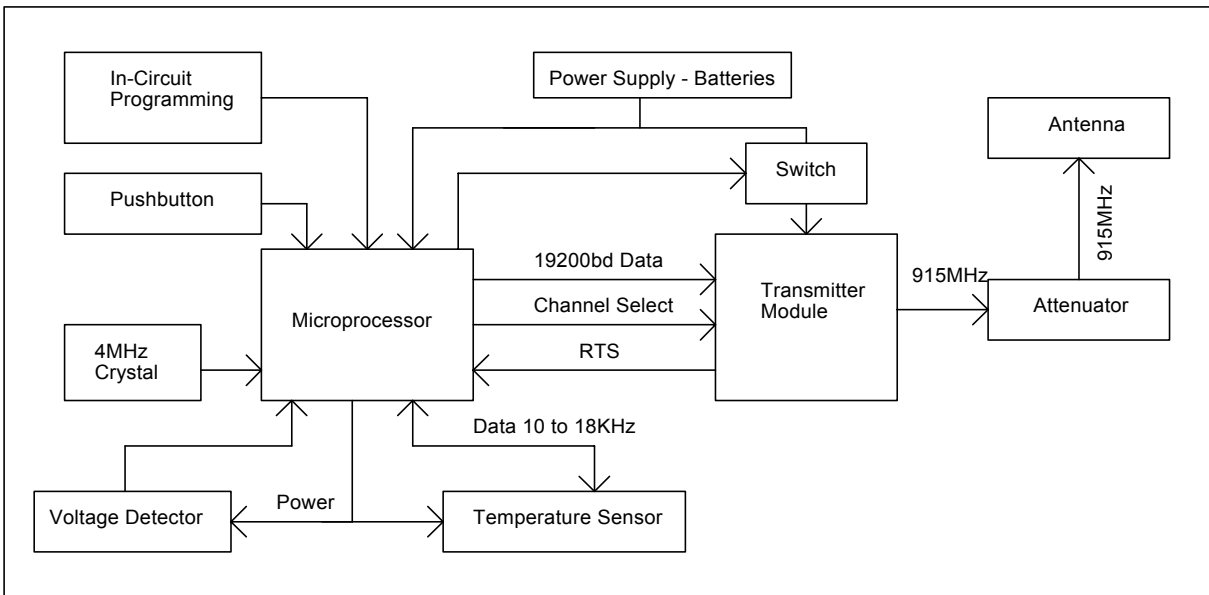

## Sensor Link Room Temperature Transmitter Block Diagram

HTC Product #	Doc #	Rev.	Date
904710-00	EDR007	A	11/6/02

**Sensor Link Room Temperature Transmitter Block Diagram**