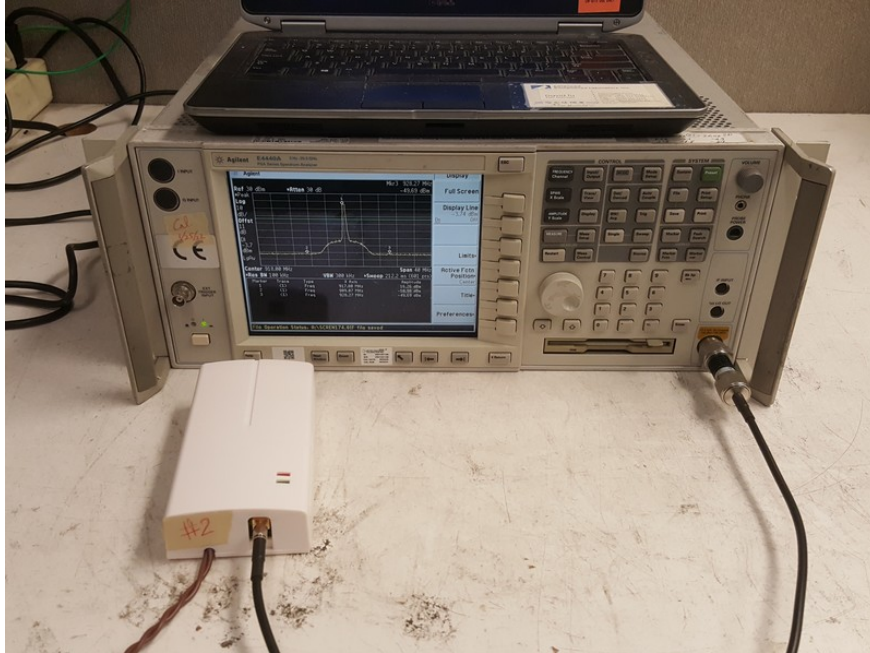

8. SETUP PHOTOS

Conducted Measurements at Antenna Port

Field Strength of Spurious

EUT w/ HWR Series Dipole ANT pole

EUT w/ HWR Series Dipole ANT pole

EUT w/ Compact quarter inch ANT pole

EUT w/ Compact quarter inch ANT pole