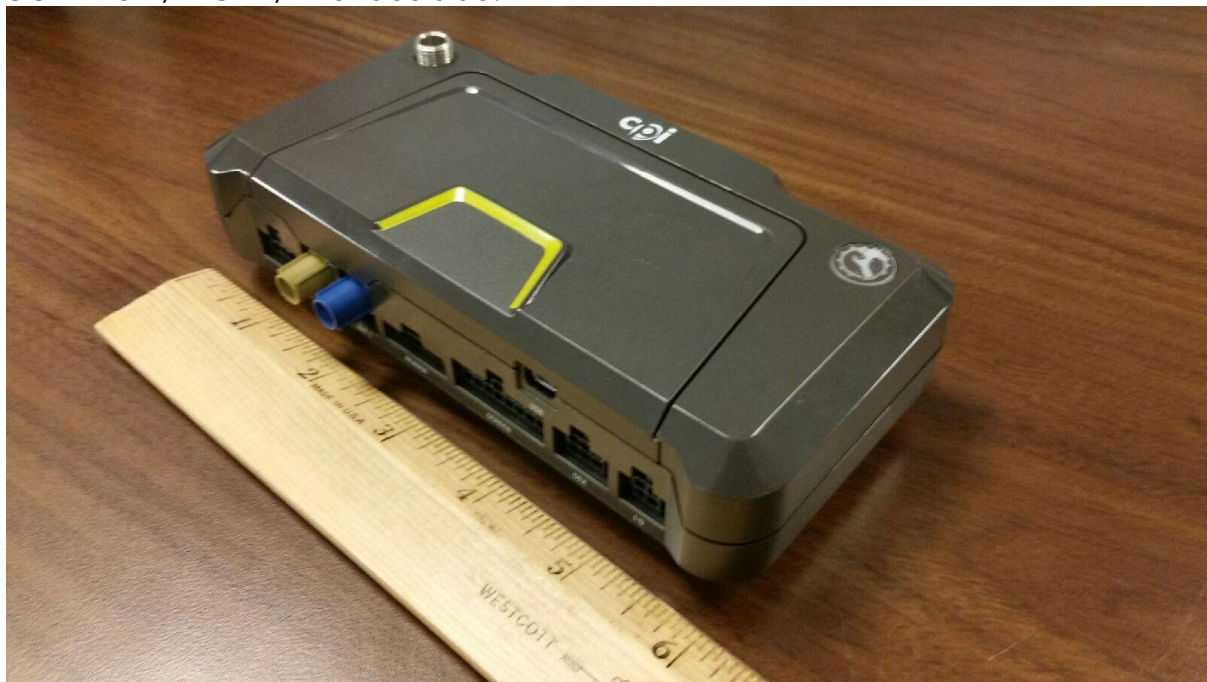

Crane Payment Innovations – CORA FCC ID: QP8CORABTATT

CORA Back / Product label / FCC ID LABEL: **FCC Label 1.5" X 0.25" (40mm X 6mm)**

CORA TOP / RIGHT / Interface Side:

Crane Payment Innovations – CORA FCC ID: QP8CORABT

CORA TOP / LEFT / Product Label Side:

CORA BOTTOM / LEFT / Interface Side:

Crane Payment Innovations – CORA FCC ID: QP8CORABT

CORA BOTTOM / RIGHT / Label Side:

CORA FRONT / Interface Side: