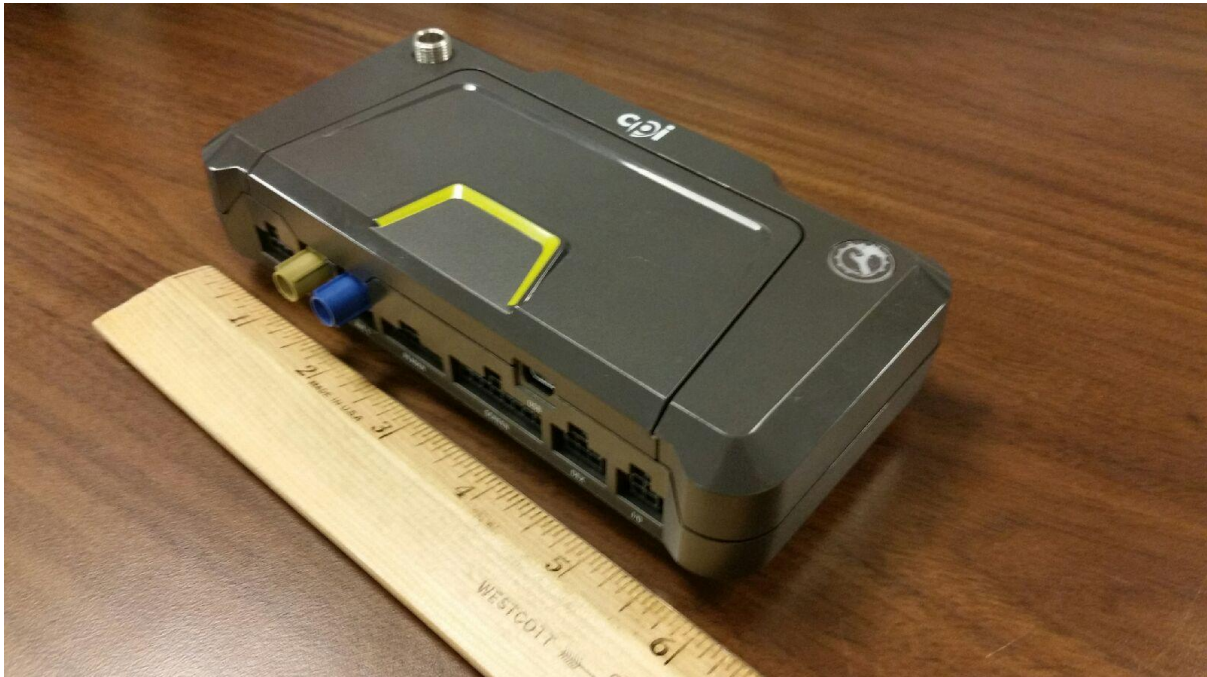

Crane Payment Innovations – CORA FCC ID: QP8CORABT

CORA Back / Product label / FCC ID LABEL: **FCC Label 1.5" X 0.25" (40mm X 6mm)**

CORA TOP / RIGHT / Interface Side:

CORA TOP / LEFT / Product Label Side:

CORA BOTTOM / LEFT / Interface Side:

Crane Payment Innovations – CORA FCC ID: QP8CORABT

CORA BOTTOM / RIGHT / Label Side:

CORA FRONT / Interface Side: