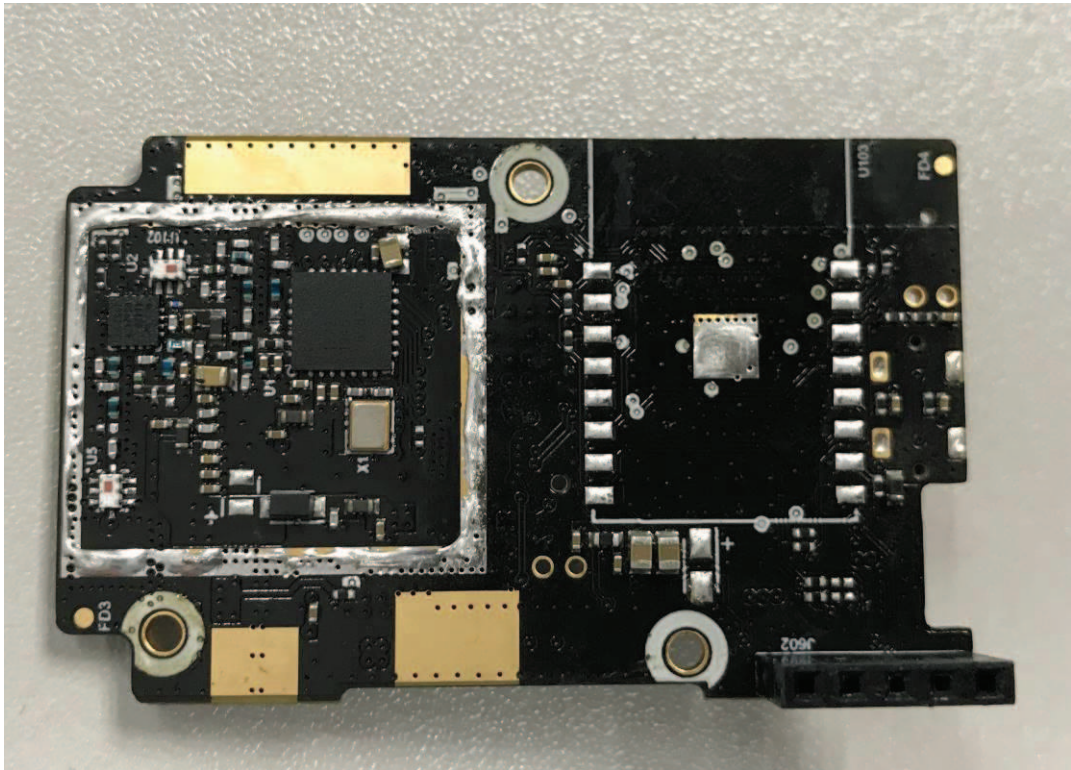

## **EUT Internal Photos**

FCC ID: QOS-TXMICRO

Internal View

Internal View

Internal View

Internal View

Internal View

Internal View

Internal View