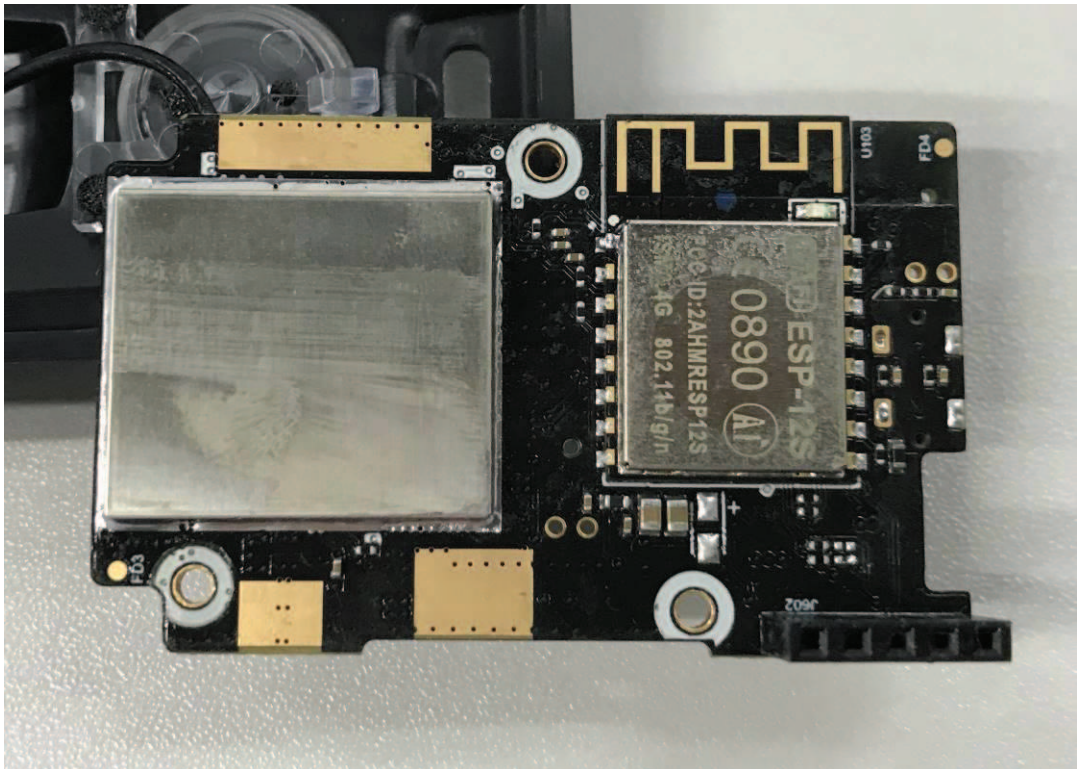

## **EUT Internal Photos**

FCC ID: QOS-TXMICRO

Internal View

Internal View

Internal View

Internal View

Internal View

Internal View

Internal View