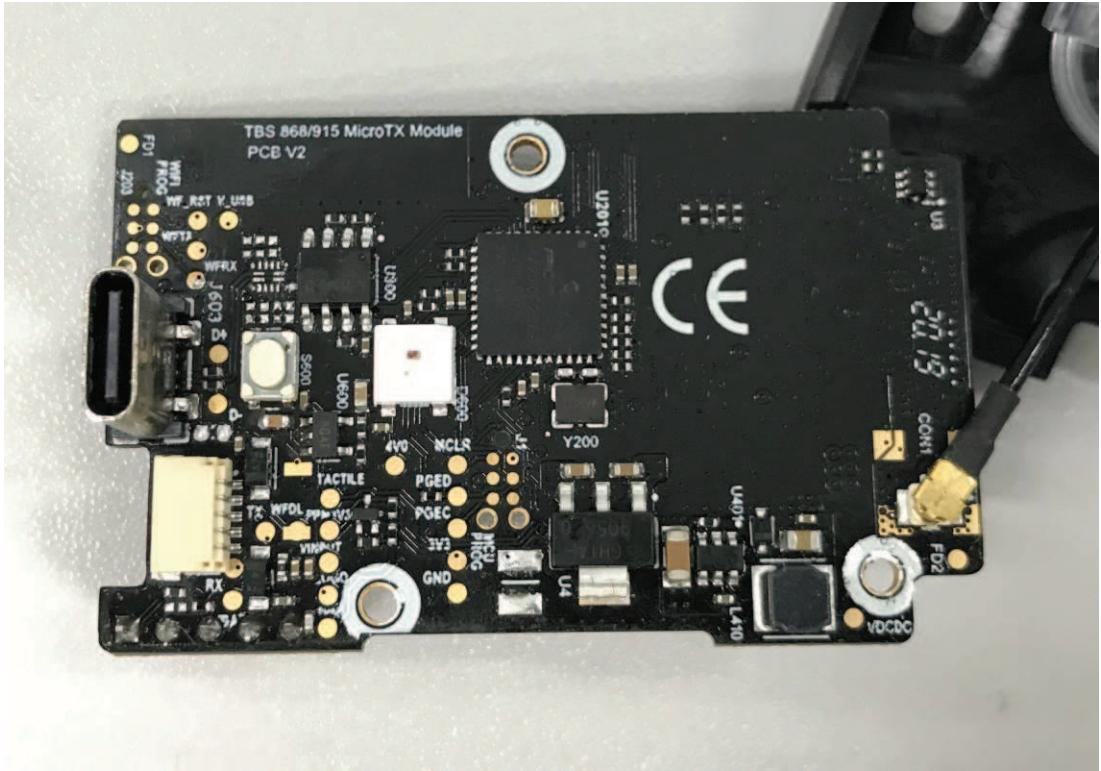

## **EUT Internal Photos**

FCC ID: QOS-TXMICRO

Internal View

Internal View

Internal View

Internal View

Internal View

Internal View

Internal View