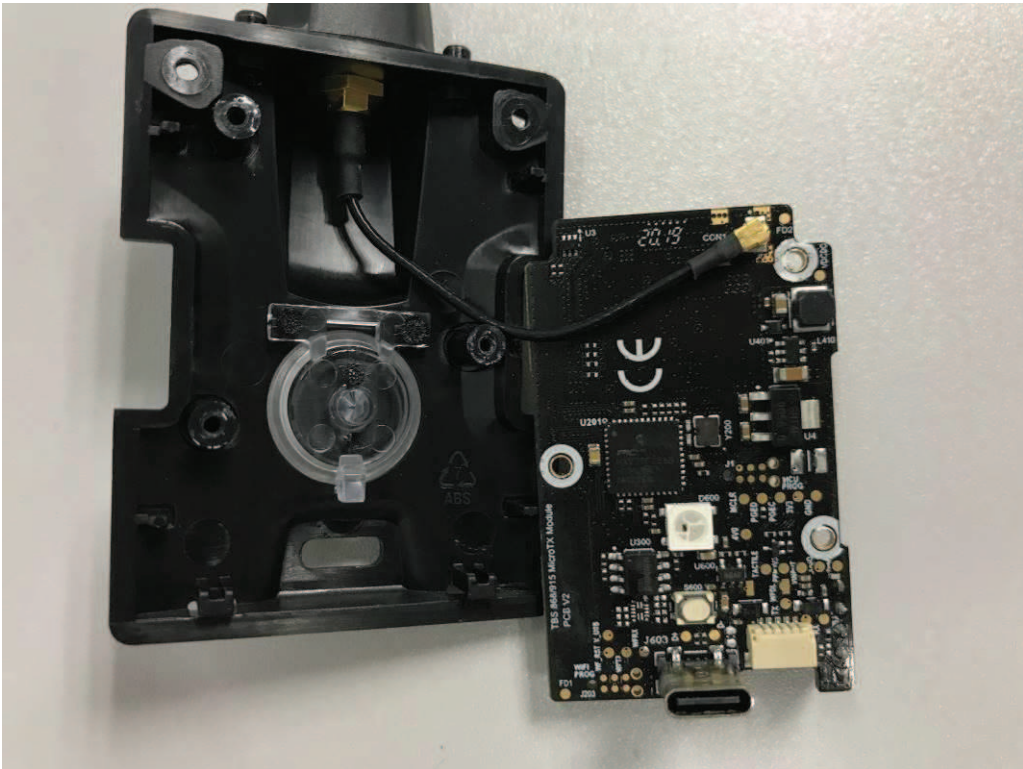

## **EUT Internal Photos**

FCC ID: QOS-TXMICRO

Internal View

Internal View

Internal View

Internal View

Internal View

Internal View

Internal View