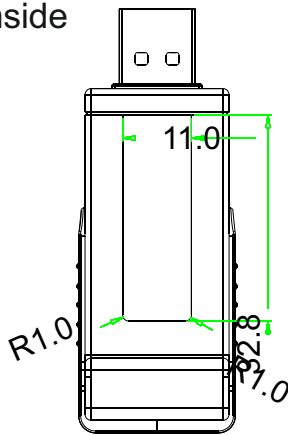

# Blue-1000 v2 (Linde version)

Topside

Bottomside