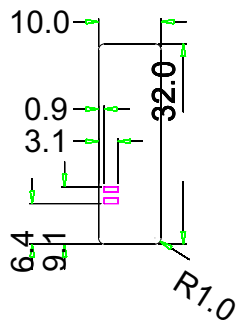

# Blue-1000 v2 (Linde version)

Topside

Bottomside

## Housing Color Spec. (Pantone)

Top / Bottom Pantone 187C

Holder / Grip (soft rubber paint) Pantone Black

Logo White