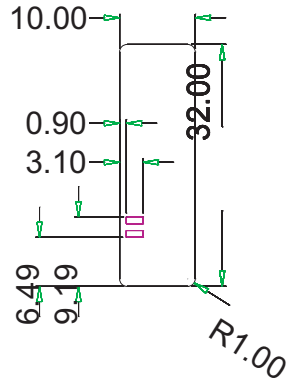

Blue-1000 v2 (M2M version)

Topside

Bottomside

Contains:
FCC ID: QQQWT41U
IC: 5123A-WT41U

S/N:12xxxxx

Designed in Germany - Made in China