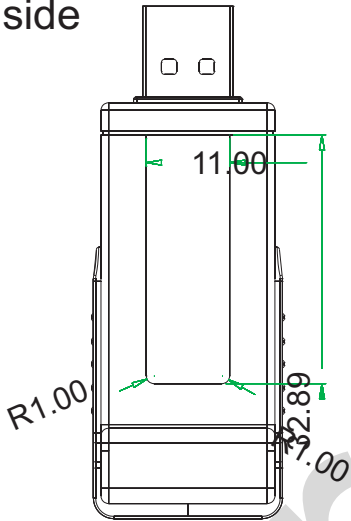

Blue-1000 v2 (M2M version)

Topside

Bottomside

Contains:
FCC ID: QQQWT41U
IC: 5123A-WT41U

S/N:12xxxxx

Designed in Germany - Made in China