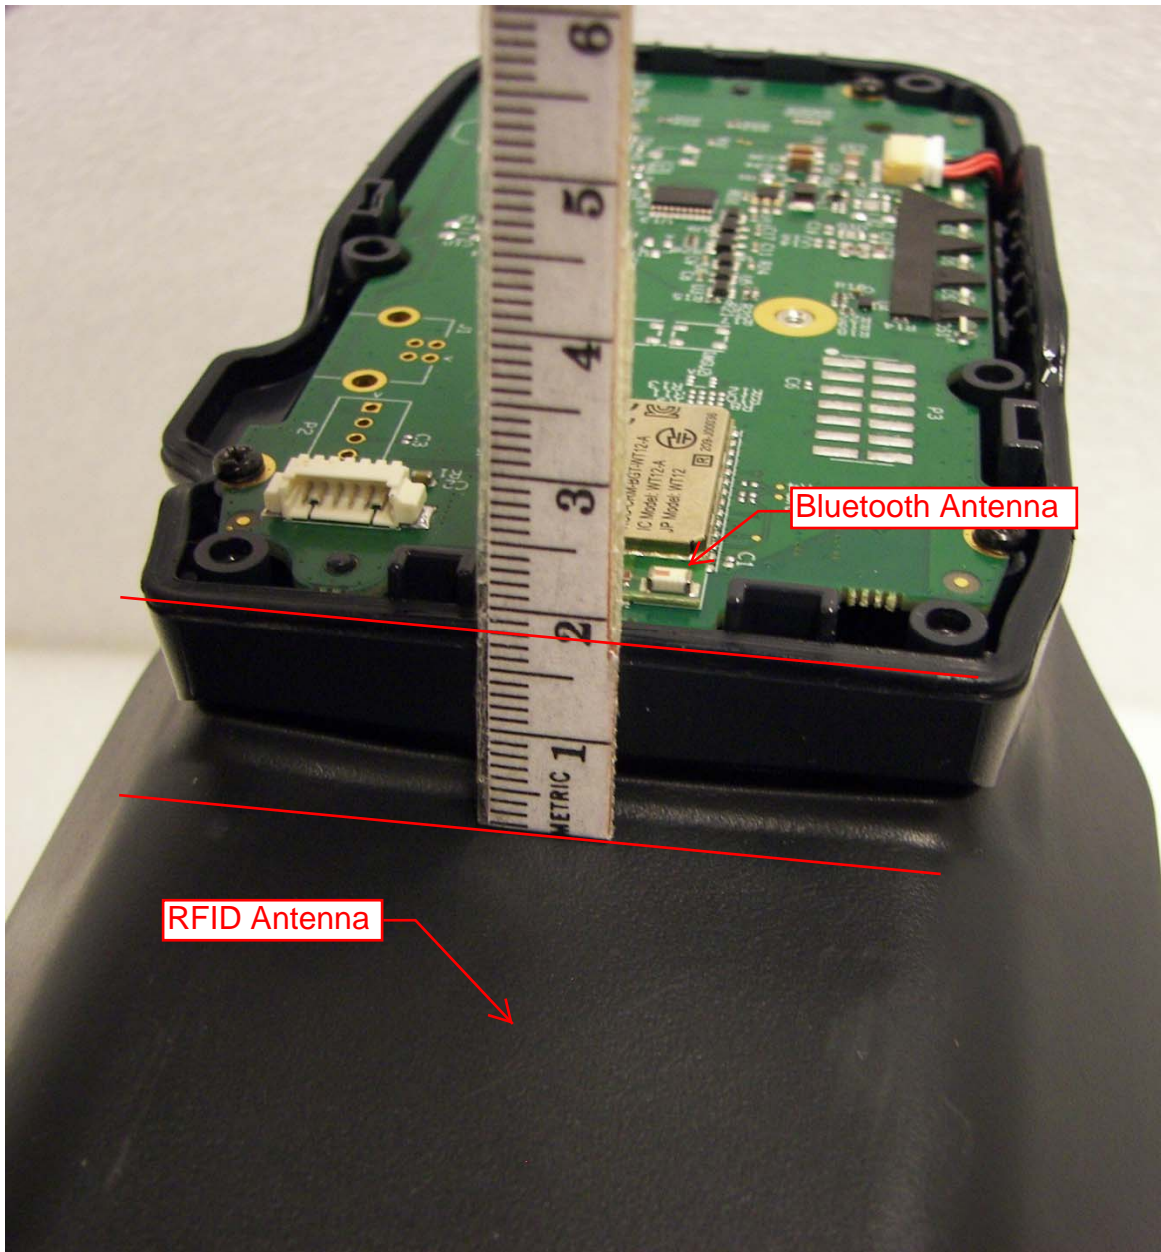

RFID Antenna to CN80 Separation Distance

Separation distance = 5.0 cm

Bluetooth Antenna to CN80 Separation Distance

Separation distance = 3.0 cm

Bluetooth Antenna to RFID Antenna Separation Distance

Separation distance = 1.8 cm